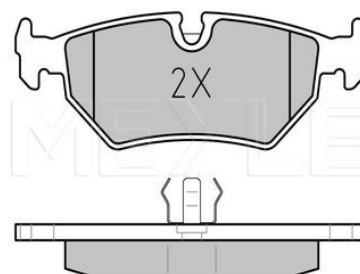

References

77365809

Application info

Delta III (08/08--)

Brake pad set
025 212 7517 | MBP0102
Notes

	prepared for wear indicator
Thickness [mm]	16.9
Height [mm]	43.1
Width [mm]	123.2
Brake System	ATE with anti-squeak plate Rear Axle