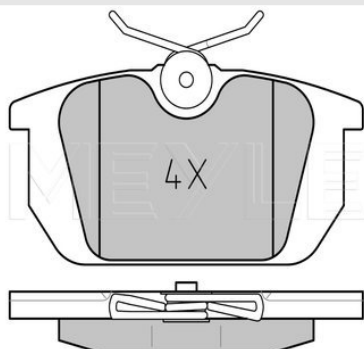

025 211 0314 | MBP0076

Brake pad set

Notes

Thickness [mm]
Height [mm]
Width [mm]
Brake System

not prepared for wear indicator
Fist-type Caliper
14.4
44.3
87.1
TRW
with anti-squeak plate
Rear Axle

References

9941211	9945822
9942904	9945823
9942953	71752984
9945821	

Application info

Dedra [04/89-07/99]

Delta I / II [09/79-09/99]