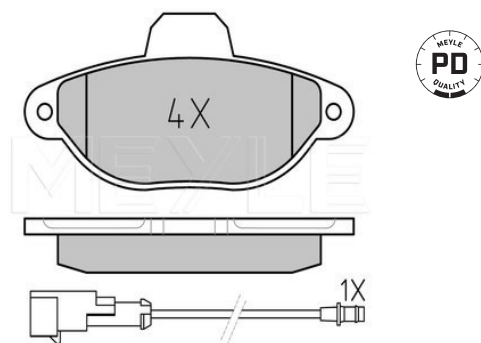

References

9947468

9948054

Application info

Y [11/95-09/03]

Y10 [03/85-12/95]

2