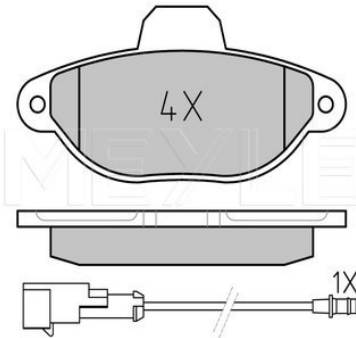

025 214 3617/W | MBP0129

Brake pad set

Notes

Thickness [mm]	incl. wear warning contact
Height [mm]	17
Width [mm]	55.4
Warning Contact Length [mm]	115
Number of wear indicators [per axle]	508
Brake System	1
	Bendix
	with anti-squeak plate
	Front Axle

References

9947468	9948054

Application info

Y [11/95-09/03]

Y10 [03/85-12/95]