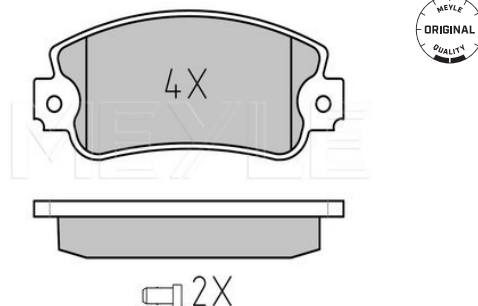

Brake pad set

025 235 1716/PD | MBP0369PD

Application info

Lybra [07/99-10/05]

Brake pad set

025 209 5018/W | MBP0054

Notes

Thickness [mm]	incl. wear warning contact
Height [mm]	18
Width [mm]	47.3
Number of wear indicators [per axle]	108.8
Brake System	2
	Bendix
	with anti-squeak plate
	Front Axle

References

791906	5951660
792561	5951671
793322	71748384
5892310	

Application info

Y10 [03/85-12/95]

Brake pad set

025 231 8118 | MBP0281

Notes

Thickness [mm]	not prepared for wear indicator
Height [mm]	17.7
Width [mm]	52
Brake System	151.4
	ATE
	with anti-squeak plate
	Front Axle