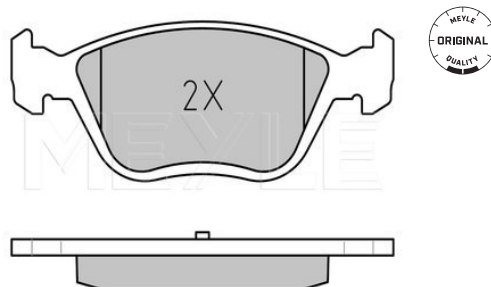

References

9947938	77362242
71752984	77365939
77362087	

Brake pad set
025 231 7714 | MBP0280
Application info

Dedra [04/89-07/99]

Delta I / II [09/79-09/99]

Brake pad set
025 216 3719/W | MBP0170
Notes

	incl. wear warning contact
Thickness [mm]	19.3
Height 2 [mm]	61.8
Height 1 [mm]	59.1
Width 2 [mm]	155.1
Width 1 [mm]	156.3
Number of wear indicators [per axle]	1
Brake System	ATE with anti-squeak plate Front Axle