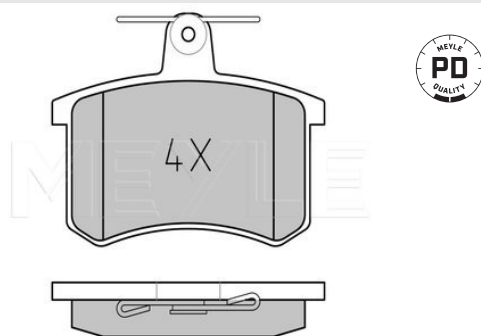

Brake pad set

025 211 4416 | MBP0082

Application info

Thema I [11/84-07/94]

Brake pad set

025 211 4416/PD | MBP0082PD

Notes

Quality
Thickness [mm]
Height [mm]
Width [mm]
Brake System

excl. wear warning contact
PREMIUM
16.6
67
87
TRW
with anti-squeak plate
Rear Axle

References

5892650
9939503
9940969

9941873
9945629

Application info

Thema I [11/84-07/94]

Brake pad set

025 214 3617/PD | MBP0764PD

Notes

Quality
Thickness [mm]
Height [mm]
Width [mm]
Warning Contact Length [mm]
Number of wear indicators [per axle]
Brake System

incl. wear warning contact
PREMIUM
17
55.4
115
508
1
Bendix
with anti-squeak plate
Front Axle