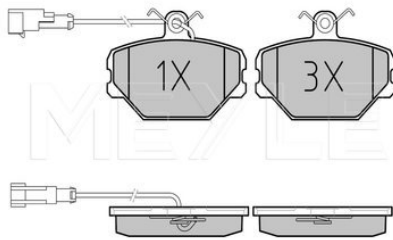

References

9566928380

Application info

Zeta [05/95-09/02]

025 211 0016/W | MBP0075

Brake pad set

Notes

	incl. wear warning contact
Thickness [mm]	16.7
Height [mm]	63.2
Width [mm]	90
Number of wear indicators [per axle]	1
Brake System	TRW with anti-squeak plate Front Axle