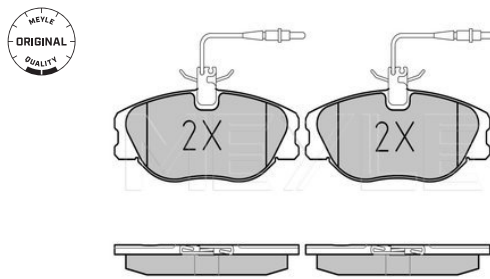

025 218 0119/W | MBP0197

Brake pad set

Notes

Thickness [mm]	incl. wear warning contact
Height [mm]	19.1
Width [mm]	58.9
Number of wear indicators [per axle]	129.8
Brake System	4
	TRW
	with anti-squeak plate
	Front Axle

References

9946016	77362237
71752992	

Application info

Zeta [05/95-09/02]