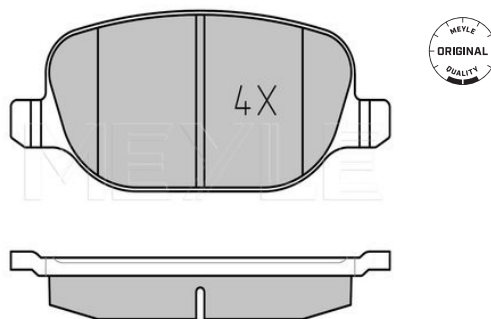

Notes

	not prepared for wear indicator
Thickness [mm]	17.7
Height [mm]	50
Width [mm]	116.6
Brake System	TRW with anti-squeak plate Rear Axle