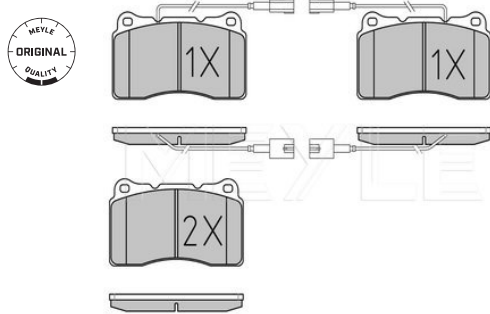

025 230 9216/W | MBP0259

Brake pad set

Notes

Thickness [mm]	incl. wear warning contact
Height [mm]	15.7
Width [mm]	77.3
Number of wear indicators [per axle]	131.8
Brake System	2
	Brembo
	with anti-squeak plate
	Front Axle

References

9951050	77362226

Application info

Kappa [08/94-10/01]