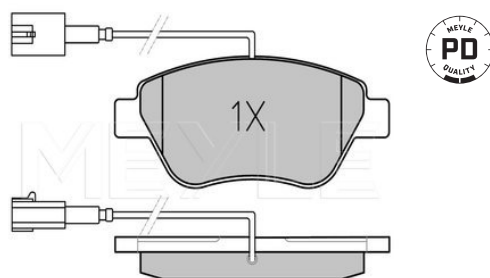

Thickness [mm]	incl. wear warning contact
Height [mm]	17.7
Width [mm]	53.1
Number of wear indicators [per axle]	122.7
Warning Contact Length [mm]	1
Brake System	216
	Bosch
	with anti-squeak plate
	Front Axle