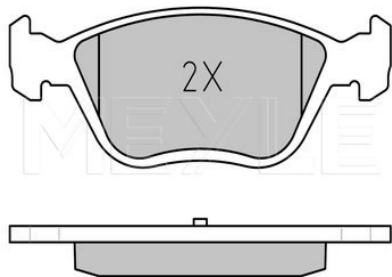

025 232 8919/W | MBP0313

Brake pad set

Notes

Thickness [mm]	incl. wear warning contact
Height 2 [mm]	19.3
Height 1 [mm]	61.8
Width 2 [mm]	59.1
Width 1 [mm]	155.1
Number of wear indicators [per axle]	156.3
Brake System	1
	ATE
	with anti-squeak plate
	Front Axle

References

9948095	77362193
9951217	77362231
71753039	

Application info

Dedra [04/89-07/99]
Delta I / II [09/79-09/99]

Lybra [07/99-10/05]