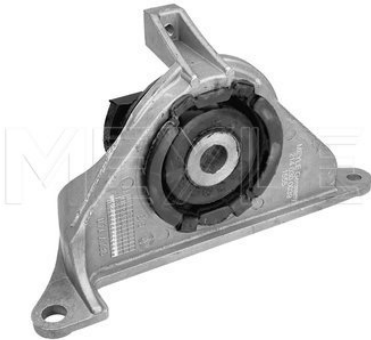

214 030 0039 | MEM0621

Mount, manual transmission

Notes

Rubber-metal Bearing
Transmission End
Left

References

46528865

46809633

Application info
Musa [10/04--]

Y [11/95-09/03]