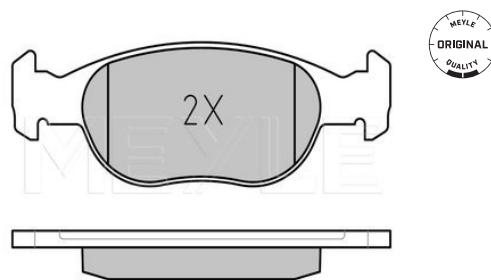

References

9947891	71752981
9947934	77362190

Application info

Y [11/95-09/03]