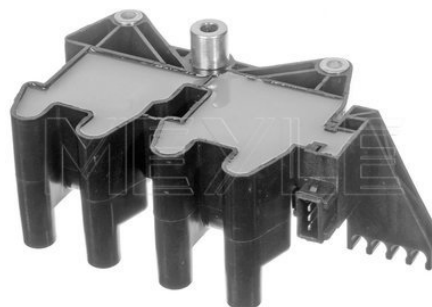

Operating voltage [V]	for fully electronic ignition (FI)
Number of Poles	Coupling Type Saw Tooth
Required quantity	12
	3
	1
	for vehicles without distributor

References

7789346	46480361
46446039	49472440
46472440	