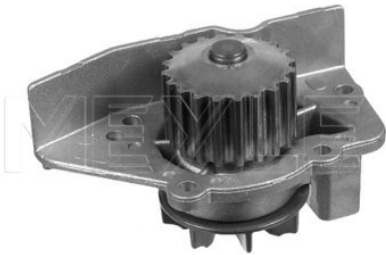

11-13 012 0152 | MWP0073

Water pump

Notes

Impeller Diameter [mm]
Number of Teeth

for toothed belt drive
68
with seal
20

References

9565095580

9566945688

Application info

Zeta [05/95-09/02]