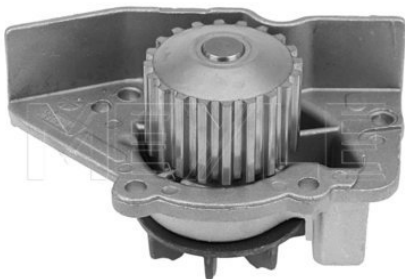

Zeta [05/95-09/02]

11-13 012 0183 | MWP0077

Water pump

Notes

Impeller Diameter [mm]
Quality
Number of Teeth

for toothed belt drive
68
with seal
Sealed with SiC/SiC
20

References

9566950080