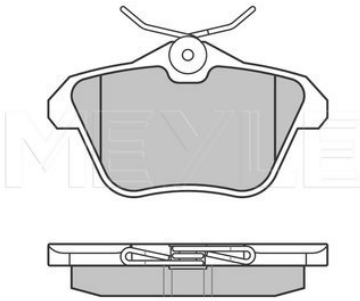

025 216 0616 | MBP0161

Brake pad set

Notes

Thickness [mm]
Height [mm]
Width [mm]
Brake System

excl. wear warning contact
16.6
49.7
89.6
TRW
with anti-squeak plate
Rear Axle

References

9945775
9946568
9948577
9950821

71712910
71752987
77362257
77362343

Application info

Kappa [08/94-10/01]