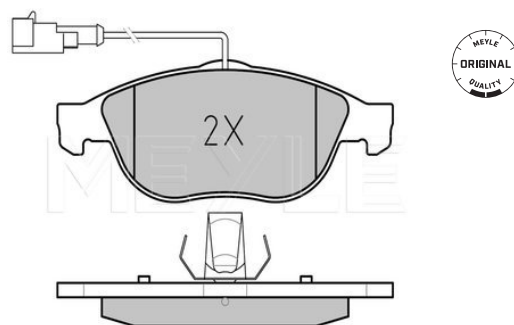

References

9948095	77362202
---------	----------

Application info

Lybra [07/99-10/05]

Brake pad set
025 231 4119/W | MBP0271
Notes

	incl. wear warning contact
Thickness [mm]	19.3
Height 2 [mm]	63.8
Height 1 [mm]	59.1
Width 2 [mm]	156.3
Width 1 [mm]	155.1
Number of wear indicators [per axle]	1
Brake System	ATE with anti-squeak plate Front Axle