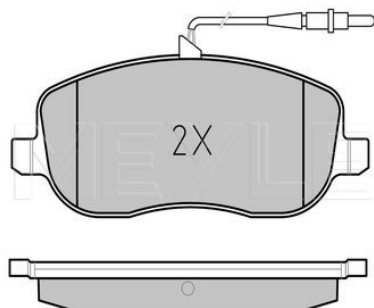

025 202 6119/W | MBP0014

Brake pad set

Notes

Thickness [mm]
Height [mm]
Width [mm]
Number of wear indicators [per axle]
Brake System

incl. wear warning contact
18.8
60
146.6
2
TRW
with anti-squeak plate
Front Axle

References

77362236
77363956

77364447

Application info

Phedra [09/02-11/10]