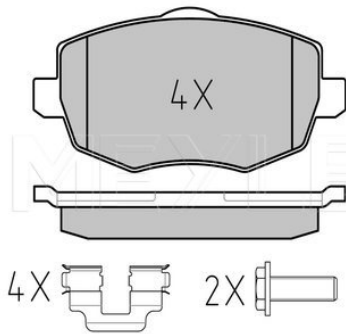

Application info

Kappa [08/94-10/01]

025 240 7316 | MBP0517

Brake pad set

Notes

Thickness [mm]
Height [mm]
Width [mm]
Brake System

excl. wear warning contact
16.3
55.2
116.6
TRW
with anti-squeak plate
Front Axle