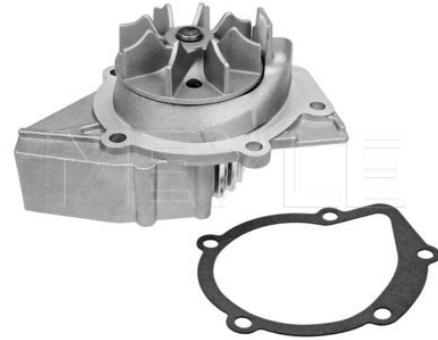

Water pump

11-13 220 0001 | MWP0079

Notes

Quality
Number of Teeth

for toothed belt drive
with seal
Sealed with SiC/SiC
20

References

9569147388

Application info

Phedra [09/02-11/10]

Zeta [05/95-09/02]

Water pump

11-13 220 0002 | MWP0080

Notes

Number of Teeth

for toothed belt drive
with seal
20