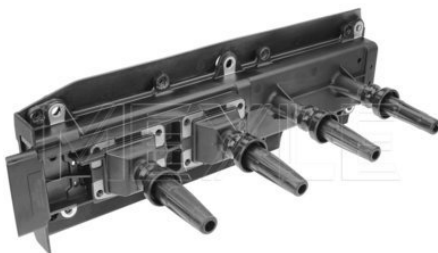

11-14 885 0003 | MIC0030

Ignition coil

Notes

Operating voltage [V]
Number of Poles
Required quantity

for fully electronic ignition [FI]
incl. spark plug connector
Coupling Type SAE
12
4
1

References

9569132980