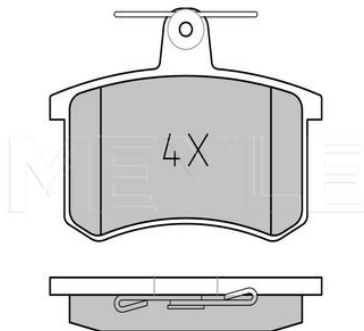

025 211 4416 | MBP0082

Brake pad set

Notes

	excl. wear warning contact
Thickness [mm]	16.6
Height [mm]	67
Width [mm]	87
Brake System	TRW with anti-squeak plate Rear Axle

References

5892650

9941873

9939503

9945629

9940969