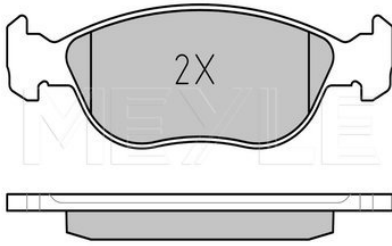

025 219 2717/W | MBP0228

Brake pad set

Notes

Thickness [mm]	incl. wear warning contact
Height [mm]	17.9
Width [mm]	52
Number of wear indicators [per axle]	156.3
Brake System	1
	ATE
	with anti-squeak plate
	Front Axle

References

9947630	71753042
9949048	

Application info

Dedra [04/89-07/99]

Delta I / II [09/79-09/99]