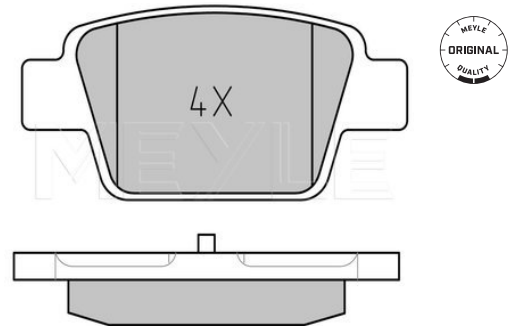

References

71770014

77364590

Application info

Delta III [08/08--]

2