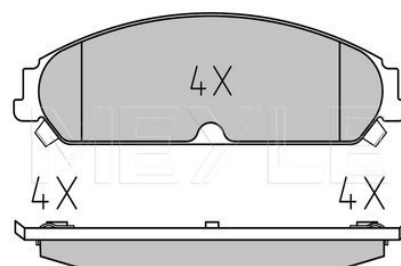

References

9404251248

9404254668

Application info

Zeta (05/95-09/02)

Brake pad set
025 241 6417/W | MBP0537
Notes

	with acoustic wear warning
Thickness [mm]	17.8
Height [mm]	54.9
Width [mm]	183.4
Brake System	Bosch with anti-squeak plate Front Axle