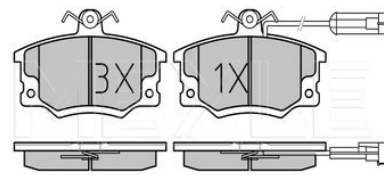

Notes

	incl. wear warning contact
Thickness [mm]	17.1
Height [mm]	66.5
Width [mm]	103.9
Number of wear indicators [per axle]	2
Brake System	TRW with anti-squeak plate Front Axle