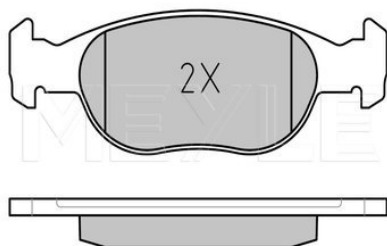

025 219 3017/PD | MBP0775PD

Brake pad set

Notes

Quality
Thickness [mm]
Height [mm]
Width [mm]
Number of wear indicators [per axle]
Brake System

incl. wear warning contact
PREMIUM
17.9
52
151.3
1
ATE
with anti-squeak plate
Front Axle

References

9947629	71752989

Application info

Delta I / II [09/79-09/99]