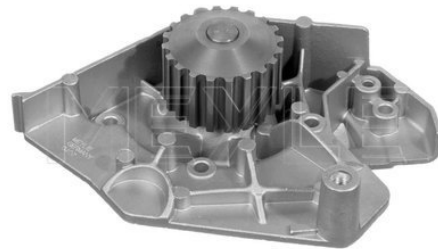

References

9569623880
9604708880

9629110980

Application info

Zeta [05/95-09/02]

Water pump

11-13 220 0008 | MWP0086

Notes

Number of Teeth

for toothed belt drive
with seal
28