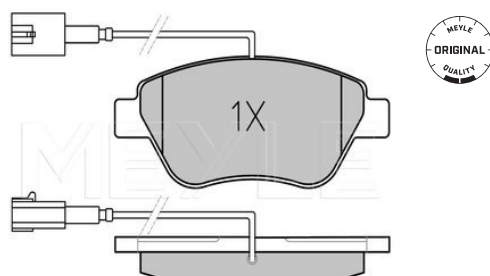

Notes

Thickness [mm]	incl. wear warning contact
Height [mm]	17.7
Width [mm]	53.1
Number of wear indicators [per axle]	122.7
Warning Contact Length [mm]	1
Brake System	216
	Bosch
	with anti-squeak plate
	Front Axle