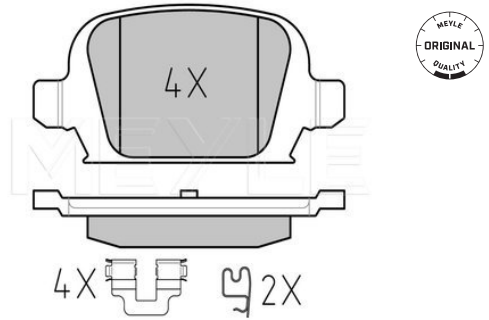

Brake pad set

025 209 6117/PD | MBP0057PD

Application info

Phedra [09/02-11/10]

Brake pad set

025 232 8414 | MBP0312

Notes

	with acoustic wear warning
Thickness [mm]	14
Height [mm]	43.8
Width [mm]	95.6
Number of wear indicators [per axle]	2
Brake System	TRW with bracket with anti-squeak plate Rear Axle

References

77364961

Application info

Ypsilon [843] [10/03-12/11]

Brake pad set

025 237 1415 | MBP0428

Notes

	excl. wear warning contact
Thickness [mm]	15.5
Height [mm]	42.9
Width [mm]	94.8
Brake System	Bosch with anti-squeak plate Rear Axle