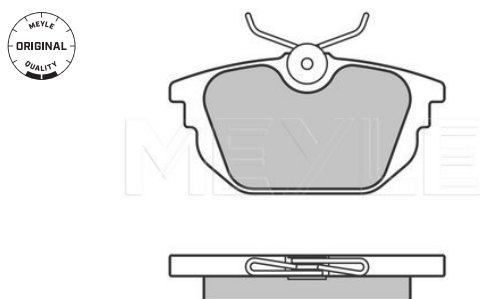

References

9946016	77362237
71752992	

Application info

Zeta [05/95-09/02]

025 231 7714 | MBP0280

Brake pad set

Notes

Thickness [mm]	excl. wear warning contact
Height [mm]	Fist-type Caliper
Width [mm]	14.4
Brake System	44.3
	87.1
	TRW
	with anti-squeak plate
	Rear Axle