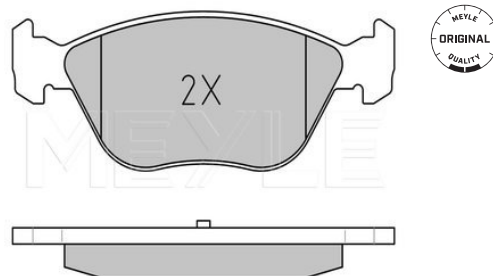

References

9948095	77362193
9951217	77362231
71753039	

Application info

Dedra [04/89-07/99]
Delta I / II [09/79-09/99]

Lybra [07/99-10/05]

Brake pad set
025 216 3619/W | MBP0169
Notes

	incl. wear warning contact
Thickness [mm]	19.3
Height 2 [mm]	61.8
Height 1 [mm]	59.1
Width 2 [mm]	155.1
Number of wear indicators [per axle]	2
Width 1 [mm]	156.3
Brake System	ATE with anti-squeak plate Front Axle