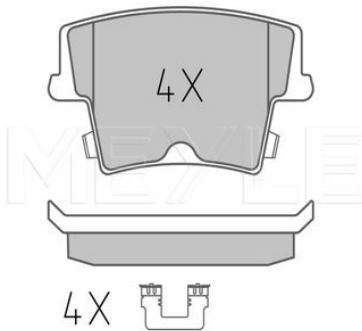

025 241 6318 | MBP1252

Brake pad set

Notes

Thickness [mm]
Height [mm]
Width [mm]

with acoustic wear warning
17.8
57.5
101.4
with anti-squeak plate
Rear Axle

References

K05142561AA
K05142561AB

K05142566AA
K05142566AB

Application info

Thema II [09/11--]