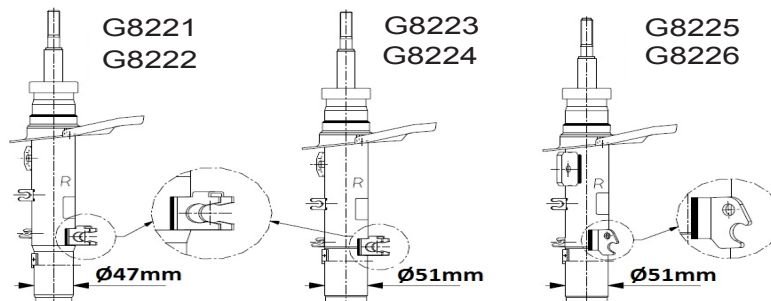

MONROE	REFLEX	ORIGINAL			REFLEX	ORIGINAL	LL		
	ADVENTURE				ADVENTURE		LA		

ZAFIRA C, Zafira Tourer

272006	1.4 Turbo, 1.6 Turbo, 1.6 CNG, 09.11→ 1.4 LPG, 1.6 CDTI, 2.0 CDTI (-) (-) FlexRide		G8195	MK381			G1226				
			G8196								

PEUGEOT

107

380150	1.0, 1.4 Hdi	05→	G7019	MK351 PK178			G1075		PK333		
			G7020								

208

382600	1.0 Vti, 1.2 Vti, 1.4 Vti, 1.6 Vti, 1.6 Gti, 1.4 HDi, 1.6 HDi (=) Susp. Type 1 (=) Susp. Type 1	12→	G8221	!82 Ø 47mm MK382			G1177				
			G8222								
382600	1.6 Gti, 1.4 HDi (=) Susp. Type 2 & 3 (=) Susp. Type 3	12→	G8221	!82 Ø 47mm MK382			G1177				
			G8222								
382601	1.6 Gti, 1.4 HDi (=) Susp. Type 3 (=) Susp. Type 3	12→	G8223	!82 Ø 51mm MK382			G1177				
			G8224								
382602	1.6 Gti, 1.4 HDi (=) Susp. Type 4 (=) Susp. Type 4	12→	G8225	!82 Ø 51mm MK382			G1177				
			G8226								
382603	1.6 Gti, 1.4 HDi (=) Susp. Type 5 (=) Susp. Type 5	12→	G8225	!82 Ø 51mm MK382			E7806				
			G8226								

!82

301

384007	1.2 Vti, 1.6 Vti, 1.6 HDi, 1.6 LPG	11.12→		MK382			E1371			

MC... =   MK... =   PK... =