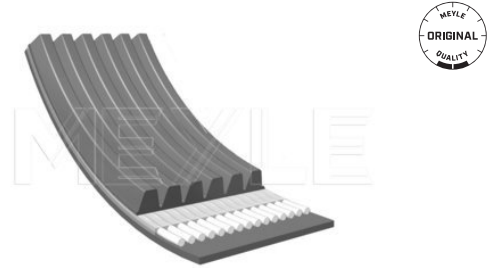

V-ribbed belt

050 006 1450 | MRB0416

Notes

Number of Ribs 6
Length [mm] 1450

References

03D 145 933 AG 03D 145 933 S

Application info

Fabia I [08/99-03/08]
Fabia II [12/06--]
Rapid II [NH] [07/12--]

Roomster [03/06-03/10]
Fabia I [08/99-03/08]
Roomster [03/06--]

V-ribbed belt

050 006 1000 | MRB0339

Notes

Number of Ribs 6
Length [mm] 1000