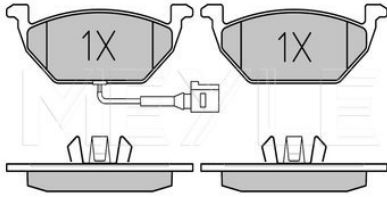

025 231 3119/W | MBP0268

Brake pad set

Notes

Thickness [mm]
Height [mm]
Width [mm]
Warning Contact Length [mm]
Number of wear indicators [per axle]
Brake System

incl. wear warning contact
19.2
54.7
146
145
1
Kelsey-Hayes
with anti-squeak plate
Front Axle

References

1J0 698 151 D	1K0 698 151 D
1J0 698 151 E	1K0 698 151 F
1J0 698 151 G	8Z0 698 151 A
1K0 698 151 A	JZW 698 151

Application info

Fabia I [08/99-03/08]
Fabia II [12/06--]
Octavia I [1U_] [09/96-12/10]
Octavia II [1Z_] [02/04-12/10]

Roomster [03/06-03/10]
Yeti [5L] [05/09--]
Fabia I [08/99-03/08]
Roomster [03/06--]