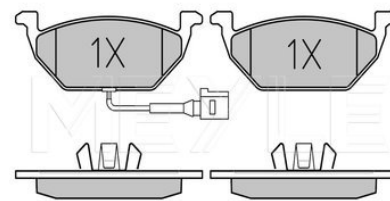

Notes

Quality	incl. wear warning contact
Thickness [mm]	PREMIUM
Height [mm]	19.2
Width [mm]	54.7
Warning Contact Length [mm]	146
Number of wear indicators [per axle]	145
Brake System	1
	Kelsey-Hayes
	with anti-squeak plate
	Front Axle