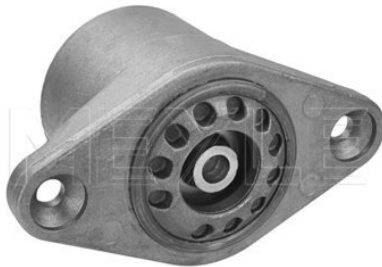

100 741 0001 | MSM0066

Strut mount

Notes

without ball bearing
Rear Axle

References

3B0 513 353

Application info

Superb I (3U) [12/01-03/08]