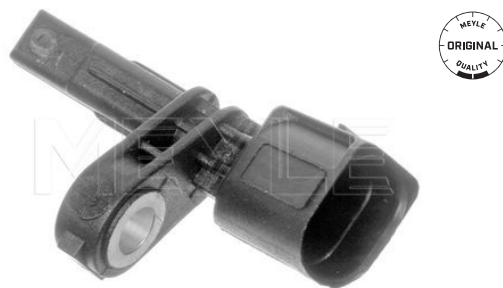

Notes

Operating voltage [V]	Hall Sensor
Number of Poles	12
	2
	without cable

References

7H0 927 804

WHT 003 856

Application info

Octavia II [1Z_] [02/04-12/10]
Octavia III [5E3/5E5] [11/12--]
Superb II [3T] [03/08-11/10]

Superb III [03/15--]
Yeti [5L] [05/09--]

ABS wheel sensor

114 800 0022 | MAS0367