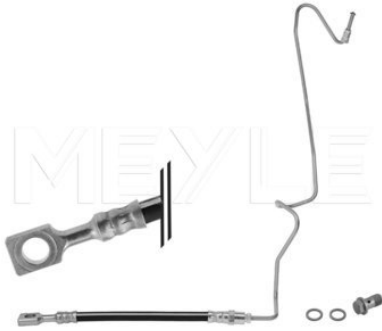

100 525 0062/S | MBH0110

Brake hose

Application info

Superb I (3U) [12/01-03/08]

100 525 0055/S | MBH0104

Brake hose

Notes

Outer thread [mm]
Connector type
Length [mm]

Required quantity

with seal
with pipe
M10x1
Banjo fitting
805
with hollow screw
1
at brake caliper
Rear Axle Right

References

1J0 611 764 AD

1J0 611 764 R

Counterpart

100 525 0054/S | MBH0103

Application info

Octavia I (1U_) [09/96-12/10]