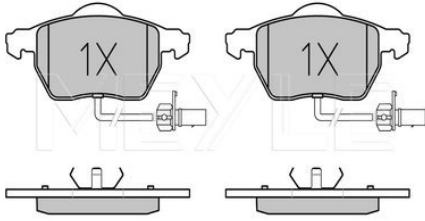

025 230 1820/W | MBP0244

Brake pad set

Notes

Thickness [mm]	incl. wear warning contact
Height [mm]	19.5
Width 2 [mm]	74
Warning Contact Length [mm]	156.4
Width 1 [mm]	200
Number of wear indicators [per axle]	156.3
Brake System	2
	ATE
	with anti-squeak plate
	Front Axle

References

4B0 698 151 J	8E0 698 151 J
4B0 698 151 N	

Application info

Superb I (3U) [12/01-03/08]