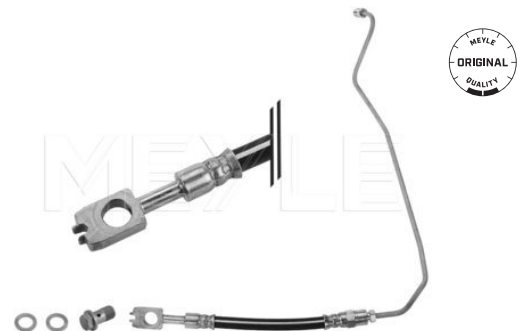

Counterpart

100 525 0063/S | MBH0111