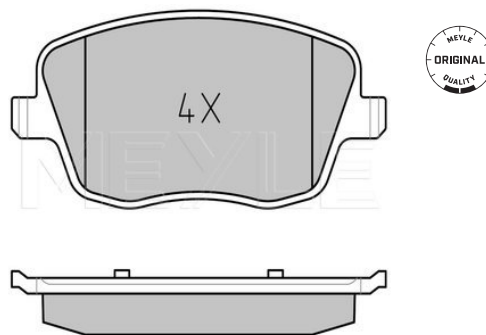

Notes

	incl. wear warning contact
Thickness [mm]	18.7
Height [mm]	62.7
Width [mm]	131.5
Warning Contact Length [mm]	160
Number of wear indicators [per axle]	1
Brake System	TRW with anti-squeak plate Front Axle