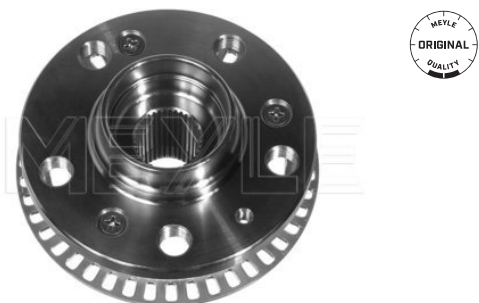

Wheel hub

100 407 6007 | MWH0023

Notes

Outer diameter [mm]
Bolt Hole Circle Ø [mm]
Rim Hole Number

without add-on material
120
100
5
without wheel bearing

References

1J0 407 613 G

Application info

Octavia I [1U_] [09/96-12/10]

Wheel hub

100 407 0068 | MWH0019

Notes

Outer diameter [mm]
Bolt Hole Circle Ø [mm]
Rim Hole Number

without add-on material
130
112
5
without wheel bearing
Front Axle left and right