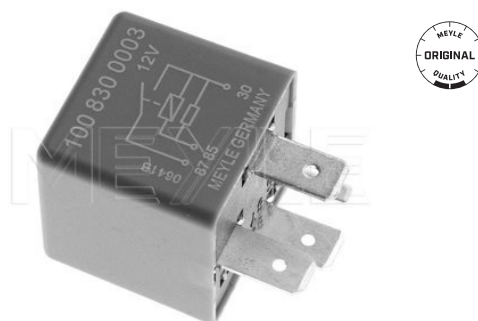

References

1J0 906 381 A

357 906 381 A

Application info

Fabia I [08/99-03/08]

Octavia I [1U_] [09/96-12/10]