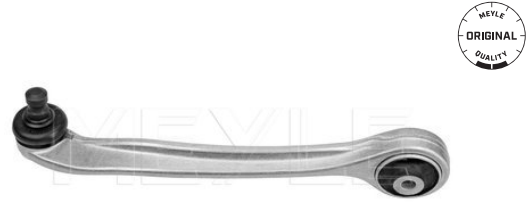

Control arm

116 050 0209 | MCA1072

Notes

Length [mm]

with accessories
Aluminium
273
with rubber mounting
Control Arm
Front Axle Left
Front
Upper

References

8E0 407 505 A

8E0 407 505 P

Counterpart

116 050 0208 | MCA1071

Application info

Superb I (3U) [12/01-03/08]

Control arm

116 050 8297/HD | MCA0233HD

Notes

Length [mm]

Reinforced Version

with accessories
Aluminium
273
with rubber mounting
Control Arm
Upper
Front
Front Axle Left

References

8E0 407 505 A

8E0 407 505 P

Parts list

100 407 0024/HD | MCB0051HD   Control arm bushing