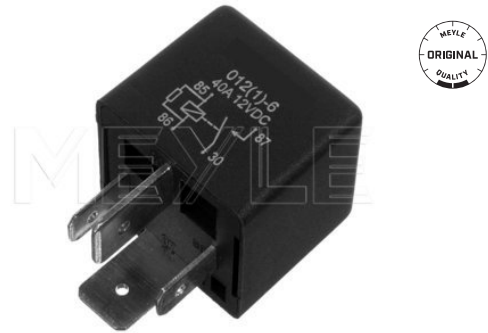

Multifunction relay

100 937 0001 | MEX0300

Notes

Rated current [A]	40 Electric booster heater Fan, engine cooling Heated rear window Window Lift Terminal 75 Clamp 15 Fuel Pump Magnetic clutch Start-stop system Water pump after-run Fan, heater/air conditioning Heated windscreen Surge protection Pump, fuel pre-supply Sunroof Battery main switch Engine control unit Secondary Air System X contact relief Interior Blower Parking Heater Suction pipe pre-heating Normally open contact Rear window wiper Lock
Rated Power [W]	480
Height [mm]	25
Width [mm]	28
Operating voltage [V]	12
Connector type	2x 6,3 mm
Connector type	2x 9,5 mm
Length [mm]	28
Number of Poles	4

References

191 937 503	800 951 253
7M0 951 253 A	

Application info

Felicia (10/94-04/02)

Superb II (3T) (03/08-11/10)

5