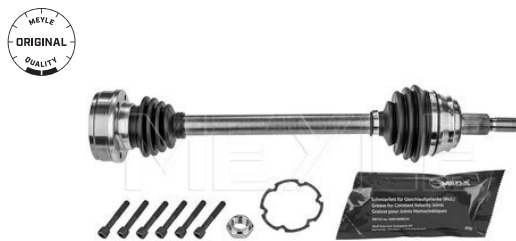

100 498 0652 | MDS0077

Drive shaft

Notes

Seal Diameter [mm]
Length [mm]
Outer gearing wheel side

53
555
36
Front Axle Left

References

1J0 407 271 Q

1J0 407 451 BX

Parts list

100 498 0052 | MCV0021
100 498 0182 | MCV0063

C.V. joint kit
C.V. joint kit

Application info

Octavia I (1U_) [09/96-12/10]

Octavia II (1Z_) [02/04-12/10]