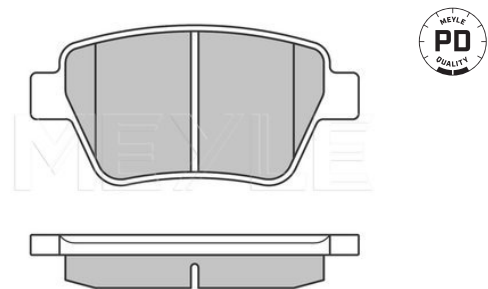

References

5K0 698 451