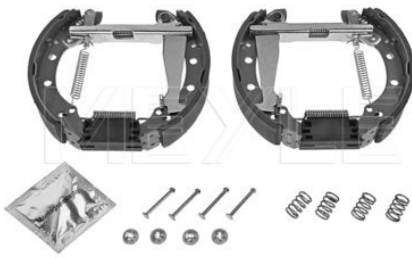

114 042 0601 | MBS0021

Brake shoe kit

Application info

Citigo [10/11--]
Fabia I [08/99-03/08]
Fabia II [12/06--]

Favorit [05/89-06/97]
Felicia [10/94-04/02]
Fabia I [08/99-03/08]

114 533 0003/K | MBS0026

Brake shoe kit

Notes

Diameter [mm]
Width [mm]

with lever
with accessories
without wheel brake cylinder
Pre-assembled
200
40
Rear Axle

References

6Q0 609 525 B
6Q0 609 526 B
6Q0 609 527 B
6Q0 609 528 B
6Q0 698 525 A
6Q0 698 525 AX

6Q0 698 525 B
6R0 698 525 A
6R0 698 525 AX
6U0 698 525
6U0 698 525 A

Application info

Citigo [10/11--]
Fabia I [08/99-03/08]
Fabia II [12/06--]

Favorit [05/89-06/97]
Felicia [10/94-04/02]
Fabia I [08/99-03/08]