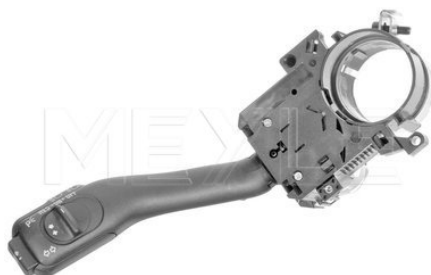

100 953 0021 | MSW0053

Column switch

Notes

Black
with park light function
with headlight flasher
with light dimmer function
with indicator function

Number of Poles
Voltage [V]

17

12

for vehicles with cruise control

References

8L0 953 513 J