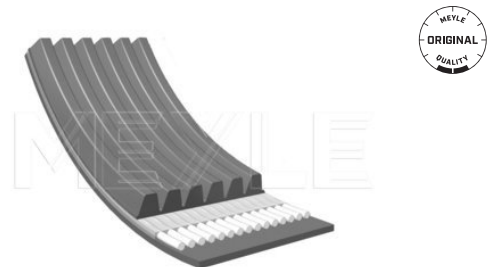

References

04L 260 849 C

Application info

Octavia III (5E3/5E5) [11/12--]

6