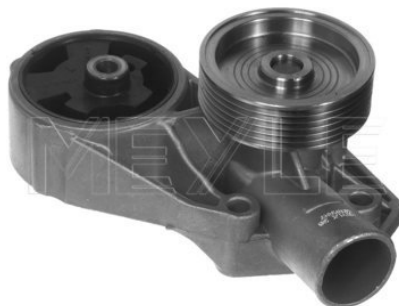

113 012 0038 | MWP0127

Water pump

Notes

Quality
Number of Ribs

for v-ribbed belt use
with seal
Sealed with SiC/SiC
6
for vehicles with air condition-
ing

References

007 070 251

047 121 011 B