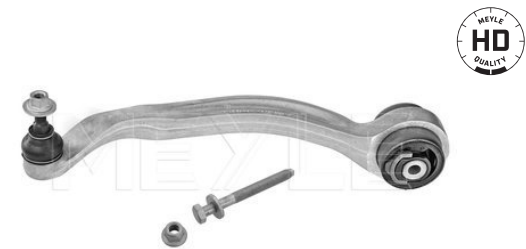

Reinforced Version

References

8E0 407 693 AG

8E0 407 693 Q

Parts list

100 407 0060/HD | MCB0069HD Control arm bushing

Counterpart

116 050 8300/HD | MCA0236HD