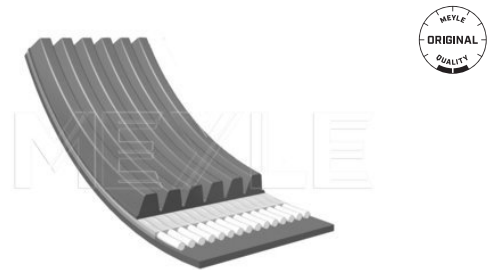

References

03F 260 849 A

Application info

Fabia II [12/06--]
Octavia II (1Z_) [02/04-12/10]
Rapid II (NH) [07/12--]

Roomster [03/06-03/10]
Yeti (5L) [05/09--]
Roomster [03/06--]

V-ribbed belt

050 006 1025 | MRB0344

Notes

Number of Ribs 6
Length [mm] 1025