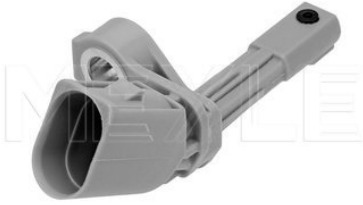

114 800 0041 | MAS0337

ABS wheel sensor

Notes

Operating voltage [V]
Number of Poles

Required quantity

References

WHT 003 859 A

Counterpart

114 800 0042 | MAS0338

Hall Sensor
12
2
without cable
1
Rear Axle Left

Application info

Superb II (3T) (03/08-11/10)

Yeti (5L) (05/09--)