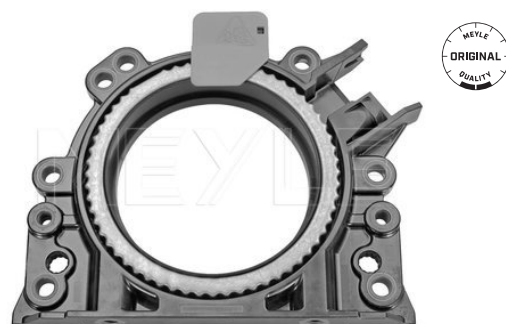

References

036 103 171 B

041 103 171 A