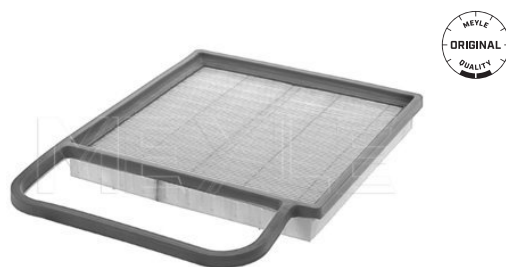

Rapid II (NH) (07/12--)
Roomster (03/06-03/10)
Roomster (03/06--)

Air filter

112 321 0004 | MAF0167

Notes

Height [mm] 36
Width [mm] 247
Length [mm] 361
Filter Insert

References

03D 129 620

Application info