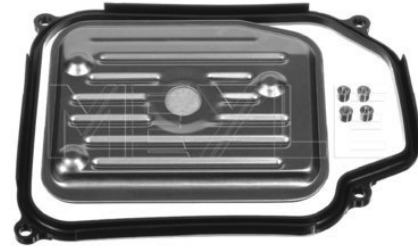

Number of mounting bores	4
Transmission Type	Kit with seal AG4 Automatic Transmission, 4-speed
Manufacturer Restriction	VW with fastening material

References

Ø1M 325 429

Parts list

100 321 0001 MMX0463	A/T oil pan gasket
100 325 0001 MHF0018	Hydraulic filter, A/T