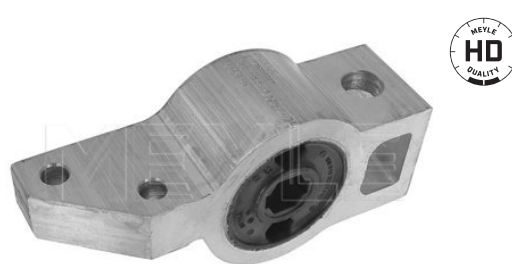

Mount, control arm

100 199 0085/HD | MCM0003HD

Notes

with rubber mounting
Rear
Front Axle Left

Reinforced Version

References

1K0 199 231 J

Parts list

100 610 0027/HD | MCB0108HD Control arm bushing

Counterpart

100 199 0086/HD | MCM0004HD