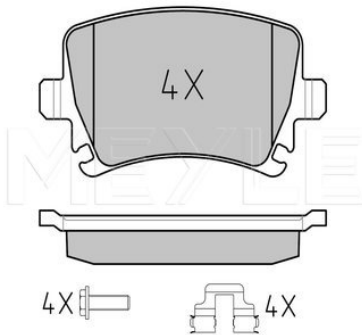

025 239 1417 | MBP0470

Brake pad set

Notes

Thickness [mm]
Height [mm]
Width [mm]
Brake System

prepared for wear indicator
16.7
56
105.3
TRW
with anti-squeak plate
Rear Axle

References

1K0 698 451 D	1K0 698 451 H
1K0 698 451 G	1K0 698 451 K

Application info

Octavia II [1Z_] [02/04-12/10]
Superb I [3U] [12/01-03/08]

Superb II [3T] [03/08-11/10]
Yeti [5L] [05/09--]