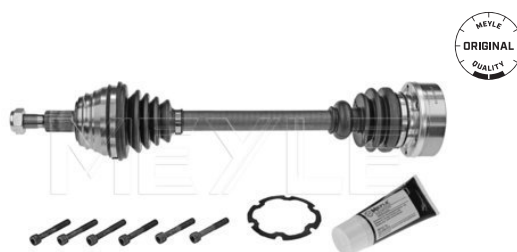

Counterpart

100 498 0148 | MDS0010