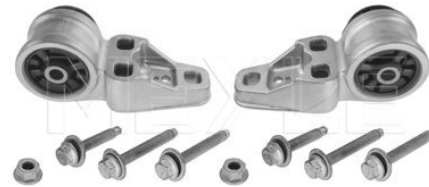

Parts list

100 710 0002 | MAB0068
100 710 0003 | MAB0069

Axle support bushing
Axle support bushing

Application info

Superb I [3U] [12/01-03/08]

Repair kit, subframe

114 710 0001/S | MFK0030

Notes

Outer diameter [mm]
Height [mm]

Kit
72
90
Rear Axle Right
Rear Axle Left

References

1J0 501 541 C
1J0 501 541 D

1J0 501 541 E
6R0 501 541 A