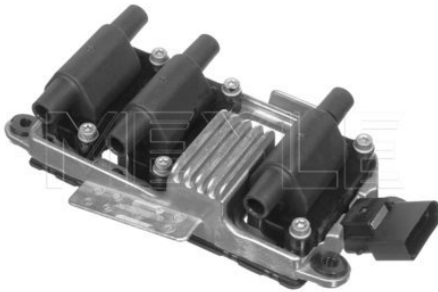

100 885 0004 | MIC0013

Ignition coil

Notes

Operating voltage [V]
Number of Poles
Required quantity

for fully electronic ignition (FI)
Coupling Type Saw Tooth
12
5
1
for vehicles without distributor

References

078 905 104

078 905 104 A

Application info

Superb I [3U] [12/01-03/08]