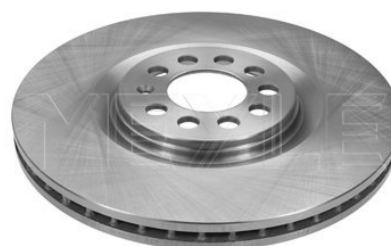

References

8L0 615 301	8N0 615 301 A

Application info

Octavia I (1U_) [09/96-12/10]