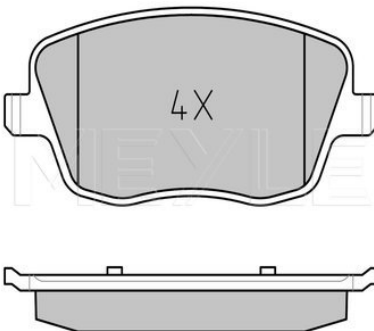

Ø25 235 8118 | MBP0387

Brake pad set

Notes

Thickness [mm]	excl. wear warning contact
Height [mm]	18.7
Width [mm]	62.7
Brake System	131.5
	TRW
	with anti-squeak plate
	Front Axle

References

6Q0 698 151 A