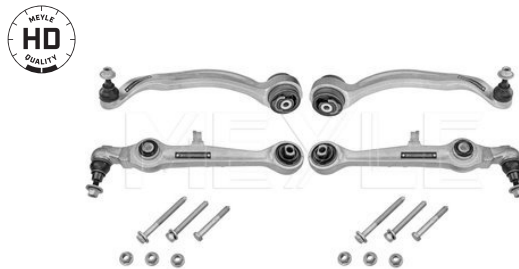

116 050 0022/HD | MCK0004HD

Control arm set

Notes

with accessories
Aluminium
Lower
Front Axle Right
Front Axle Left

Slim Set
Reinforced Version

References

3B0 498 798 A

Parts list

116 050 8228/HD | MCA0227HD	Control arm
116 050 8299/HD | MCA0235HD	Control arm
116 050 8300/HD | MCA0236HD	Control arm

Application info

Superb I (3U) [12/01-03/08]