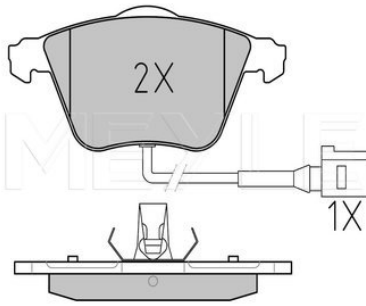

025 233 9219/W | MBP0333

Brake pad set

Application info

Octavia I (1U_) [09/96-12/10]

025 238 0120/W | MBP0452

Brake pad set

Notes

Thickness [mm]	incl. wear warning contact
Height [mm]	20
Width 2 [mm]	72.8
Warning Contact Length [mm]	156.4
Width 1 [mm]	175
Number of wear indicators [per axle]	155.1
Brake System	1
	ATE
	with anti-squeak plate
	Front Axle

References

1K0 698 151 B

Application info

Superb II (3T) [03/08-11/10]