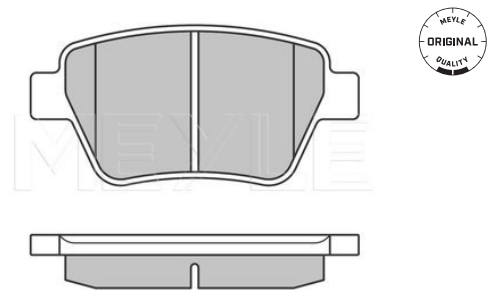

References

5K0 698 451