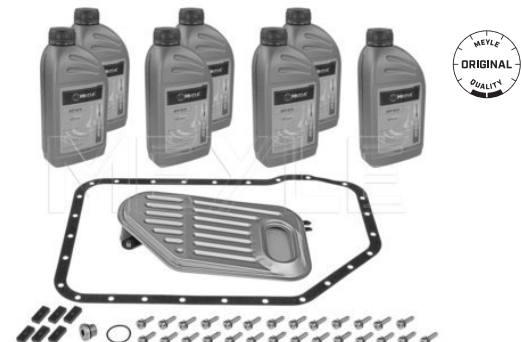

Transmission Type 5HP19 FL

Transmission Type Automatic Transmission, 5-speed

Manufacturer Restriction ZF

References

01V 325 429

Parts list

014 019 2300 | MAX0015 Transmission fluid
 100 321 0004 | MMX0466 A/T oil pan gasket
 100 398 0003 | MHK0021 Hydraulic filter kit, A/T
 100 325 0005 | MHF0020 Hydraulic filter, A/T