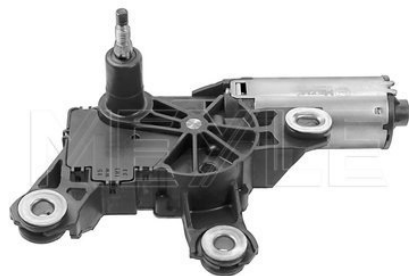

40
5
12
for left-hand drive vehicles
1
Front

Required quantity

References

1C0 955 119

Application info

Octavia I [1U_] [09/96-12/10]

100 899 0082 | MEX0256

Wiper motor