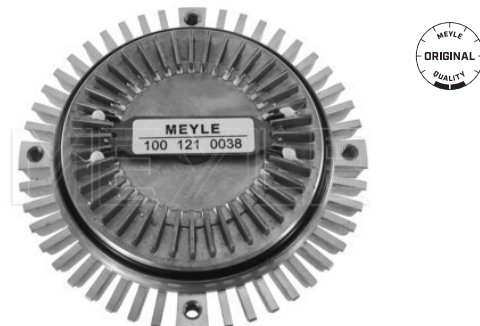

References

078 121 350 A