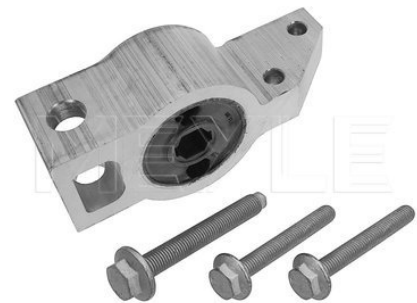

Counterpart

100 610 0086/HD | MCR0019HD

Application info

Octavia II (1Z_) [02/04-12/10]
Superb II (3T) [03/08-11/10]

Yeti (5L) [05/09--]

100 610 0046 | MCR0034

Repair kit, control arm

Notes