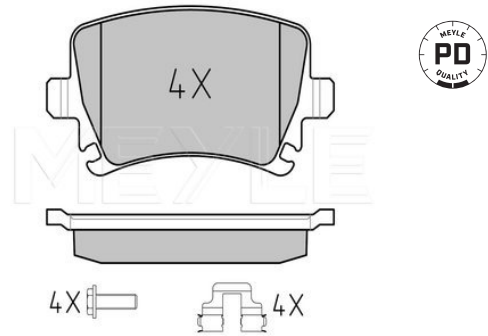

Brake pad set

025 239 1417/PD | MBP0470PD

Notes

Quality
Thickness [mm]
Height [mm]
Width [mm]
Brake System

prepared for wear indicator
PREMIUM
16.7
56
105.3
TRW
with anti-squeak plate
Rear Axle

References

1K0 698 451 D
1K0 698 451 G

1K0 698 451 H
1K0 698 451 K