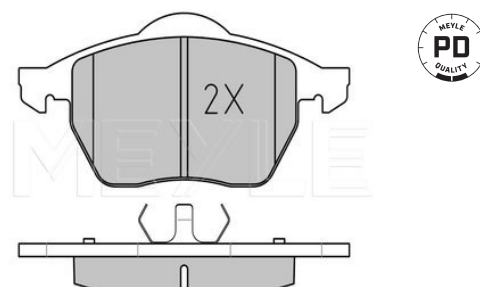

Brake pad set

025 219 1119/PD | MBP0224PD

Notes

Quality
Thickness [mm]
Height [mm]
Width [mm]
Brake System

not prepared for wear indicator
PREMIUM
19.8
74
156.4
ATE
with anti-squeak plate
Front Axle