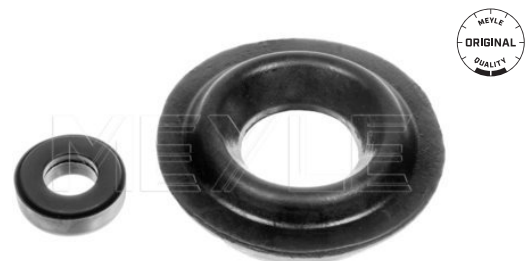

Application info

Favorit [05/89-06/97]

Felicia [10/94-04/02]

Strut mount

100 641 0007 | MSM0061

Notes

Required quantity

without ball bearing
2
Front Axle