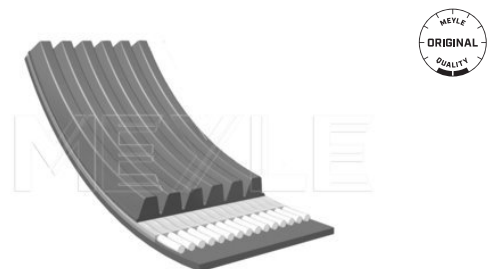

Octavia III [5E3/5E5] [11/12--]

V-ribbed belt

050 006 0925 | MRB0330

Notes

Number of Ribs 6
Length [mm] 925

References

06A 145 933 L

Application info