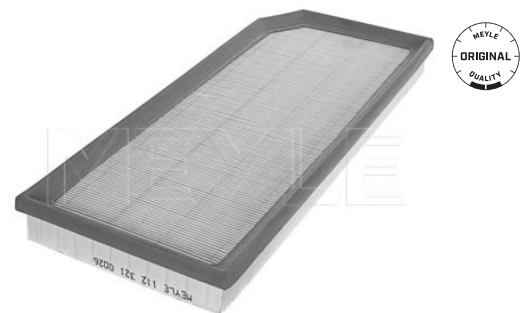

Air filter

112 321 0026 | MAF0188

Notes

Height [mm]	37
Width [mm]	173
Length [mm]	409
	Filter Insert

References

06F 133 843 A

Application info

Octavia II [1Z_] [02/04-12/10]