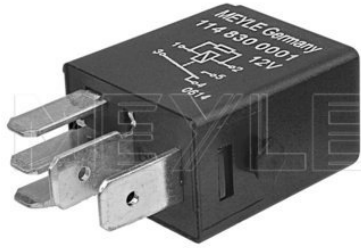

114 830 0001 | MEX0342

Multifunction relay

Notes

Rated current [A]	40
Rated current [A]	20
	Starter
	Interior Blower
	Parking Light
	Wash Water Pump, wind- screen
	Terminal 50
	Wash Water Pump, headlight cleaning
	Air Horn
	Heated rear window
	Surge protection
	Additional Water Pump
	Remote Lock, boot-/ loading bay hatch
	Clamp 15
	Daytime Running Lamp
	Engine control unit
	Heated windscreen
	Terminal 75
	Low Beam
	Horn
	Normally open contact
	Cigarette Lighter
	Electric booster heater
Temperature range from [°C]	-40
Temperature range to [°C]	85
	Directional Contact
Height [mm]	26
Width [mm]	15
Operating voltage [V]	12
Connector type	3x 4,8 mm
Connector type	2x 6,3 mm
Length [mm]	23
Number of Poles	5
Resistance [Ohm]	680

References

4H0 951 253 C

Application info

Citigo (10/11--)
Fabia I (08/99-03/08)
Fabia II (12/06--)
Octavia II (1Z_) (02/04-12/10)
Octavia III (5E3/5E5) (11/12--)

Rapid II (NH) (07/12--)
Roomster (03/06-03/10)
Superb II (3T) (03/08-11/10)
Yeti (5L) (05/09--)
Roomster (03/06--)