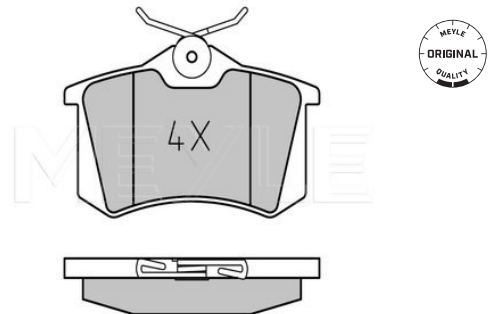

Notes

	excl. wear warning contact
Thickness [mm]	17.2
Height [mm]	52.8
Width [mm]	87.1
Brake System	TRW
	with anti-squeak plate
	Rear Axle