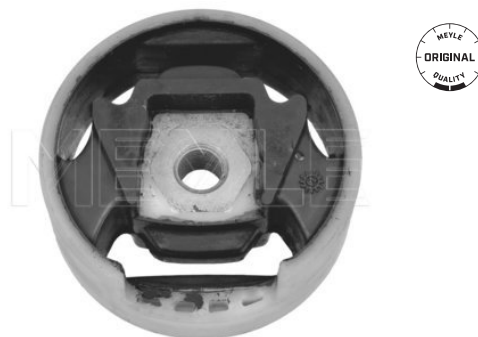

Subframe mount

100 199 0161 | MEM0230

Application info

Octavia II (1Z_) (02/04-12/10)
Superb II (3T) (03/08-11/10)

Yeti (5L) (05/09--)

Subframe mount

100 199 0162 | MEM0231

Notes

Rubber-metal Bearing
Upper
Rear

References

1K0 199 868
1K0 199 868 A
1K0 199 868 C

1K0 199 868 P
1K0 199 868 Q

Counterpart

100 199 0161 | MEM0230
100 199 0161 | MEM0230

Application info

Octavia II (1Z_) (02/04-12/10)
Superb II (3T) (03/08-11/10)

Yeti (5L) (05/09--)

Subframe mount

100 399 0028 | MUM0007

Notes

Rubber-metal Bearing