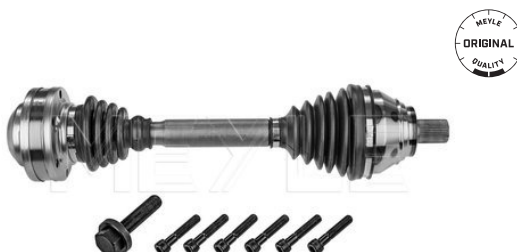

Counterpart

100 498 0613 | MDS0067