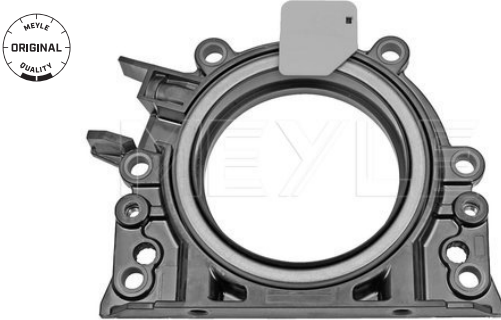

100 103 1003 | MMX1500

Crankshaft seal

Application info

Fabia I (08/99-03/08)
Fabia II (12/06--)
Octavia II (1Z_) (02/04-12/10)
Roomster (03/06-03/10)

Superb II (3T) (03/08-11/10)
Yeti (5L) (05/09--)
Roomster (03/06--)

100 103 1008 | MMX1505

Crankshaft seal

Notes

Inner diameter [mm]
Outer diameter [mm]

Left-hand Twist
Synthetic Material Housing
PTFE (polytetrafluoroethylene)
85
101
with mounting sleeve
Transmission End

References

038 103 171 S

Application info

Octavia I (1U_) (09/96-12/10)