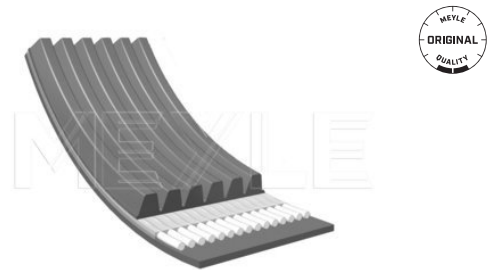

V-ribbed belt

050 006 1000 | MRB0339

Notes

Number of Ribs 6
Length [mm] 1000

References

04E 145 933 A

Application info

Citigo [10/11--]