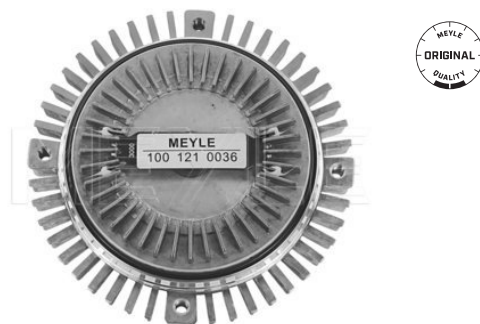

References

058 121 350