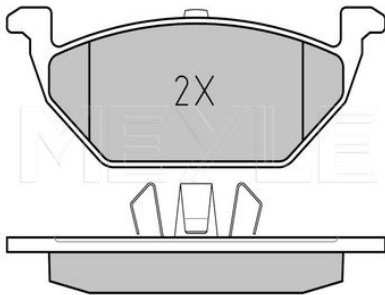

025 231 3019/PD | MBP0780PD

Brake pad set

Notes

Quality	not prepared for wear indicator
Thickness [mm]	PREMIUM
Height [mm]	19.2
Width [mm]	54.7
Brake System	146
	Kelsey-Hayes
	with anti-squeak plate
	Front Axle

References

1J0 698 151	5C0 698 151
1J0 698 151 A	6Q0 698 151
1J0 698 151 B	6R0 698 151 A
1J0 698 151 H	JZW 698 151 A
1J0 698 151 J	

Application info

Citigo (10/11--)
Fabia I (08/99-03/08)
Fabia II (12/06--)
Fabia III (08/14--)
Octavia I (1U_) (09/96-12/10)

Rapid II (NH) (07/12--)
Roomster (03/06-03/10)
Fabia I (08/99-03/08)
Roomster (03/06--)