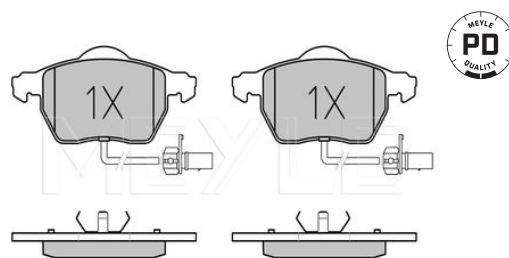

Notes

	incl. wear warning contact
	PREMIUM
Quality	
Thickness [mm]	19.5
Height [mm]	74
Width 2 [mm]	156.4
Number of wear indicators [per axle]	2
Warning Contact Length [mm]	200
Width 1 [mm]	156.3
Brake System	ATE
	with anti-squeak plate
	Front Axle