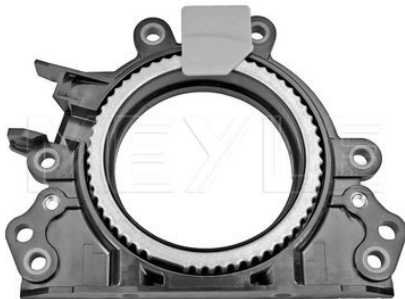

Application info

Octavia III (5E3/5E5) [11/12--]

100 103 1015 | MMX1512

Crankshaft seal

Notes

Inner diameter [mm]
Outer diameter [mm]

Left-hand Twist
Synthetic Material Housing
PTFE (polytetrafluoroethyl-
ene)
85
132
with mounting sleeve
Transmission End