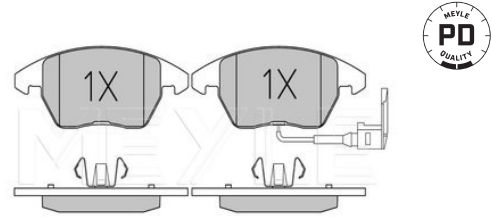

Brake pad set

025 235 8720/PD | MBP0797PD

Notes

Quality	incl. wear warning contact
Thickness [mm]	PREMIUM
Height 2 [mm]	20
Height 1 [mm]	71.5
Width 2 [mm]	66
Warning Contact Length [mm]	156.5
Width 1 [mm]	135
Number of wear indicators [per axle]	155.2
Brake System	1
	ATE
	with anti-squeak plate
	Front Axle