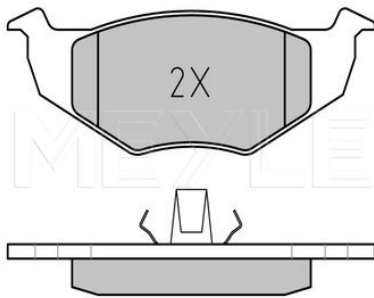

Ø25 220 3517/PD | MBP1599PD

Brake pad set

Notes

Quality	incl. wear warning contact
Thickness [mm]	PREMIUM
Height [mm]	17.4
Width [mm]	62.4
Number of wear indicators [per axle]	146.1
Warning Contact Length [mm]	1
Brake System	155
	ATE
	with anti-squeak plate
	Front Axle

References

5Q0 698 151 C

Application info

Octavia III [5E3/5E5] [11/12--]

Ø25 218 6617 | MBP0211

Brake pad set

Notes

Thickness [mm]	excl. wear warning contact
Height 2 [mm]	17.2
Height 1 [mm]	50.6
Width 2 [mm]	51.4
Width 1 [mm]	141.7
Brake System	141.6
	Volkswagen
	with anti-squeak plate
	Front Axle

References

6N0 698 151 C

Application info

Fabia I [08/99-03/08]
Fabia II [12/06--]

Fabia I [08/99-03/08]