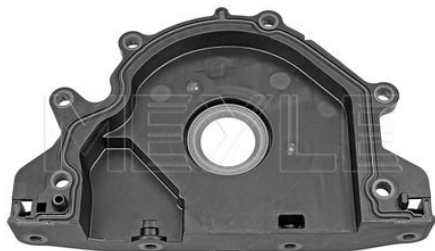

100 899 0078 | MMX0488

Breather valve

Application info

Superb I (3U) [12/01-03/08]

100 103 1002 | MMX1499

Crankshaft seal

Notes

Inner diameter [mm]
Outer diameter [mm]

Right-hand Twist
Synthetic Material Housing
PTFE (polytetrafluoroethylene)
35
136
without mounting sleeve
Timing End

References

Ø4L 103 151

Ø4L 103 151 A

Application info

Octavia III (5E3/5E5) [11/12--]