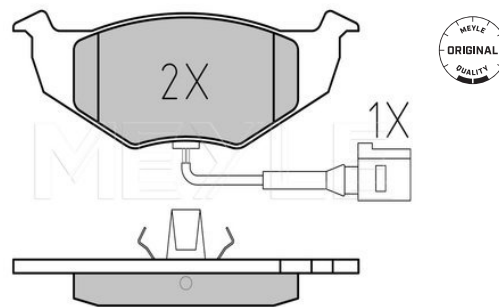

Brake pad set

025 235 8118 | MBP0387

Application info

Fabia I (08/99-03/08)
Fabia II (12/06--)

Roomster (03/06-03/10)
Roomster (03/06--)

Brake pad set

025 218 6817/W | MBP0213

Notes

	incl. wear warning contact
Thickness [mm]	17.2
Height 2 [mm]	50.6
Height 1 [mm]	51.4
Width 2 [mm]	141.7
Warning Contact Length [mm]	150
Width 1 [mm]	141.6
Number of wear indicators [per axle]	1
Brake System	Volkswagen with anti-squeak plate Front Axle