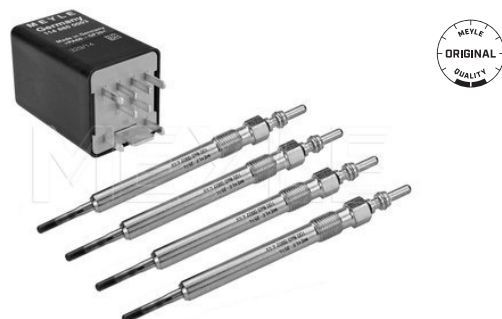

Parts list

100 860 0002 | MGP0020	Glow plug
114 880 0003 | MEX0510	Control unit, glow plug system