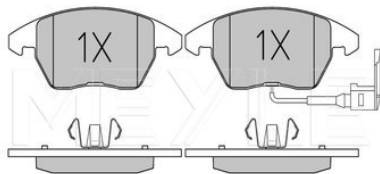

025 235 8720/W | MBP0392

Brake pad set

Notes

Thickness [mm]	incl. wear warning contact
Height 2 [mm]	20
Height 1 [mm]	71.5
Width 2 [mm]	66
Warning Contact Length [mm]	156.5
Width 1 [mm]	155
Number of wear indicators [per axle]	155.2
Brake System	1
	ATE
	with anti-squeak plate
	Front Axle

References

1K0 698 151	3C0 698 151 D
1K0 698 151 E	5K0 698 151
3C0 698 151 A	JZW 698 151 B
3C0 698 151 C	

Application info

Fabia II (12/06--)
Fabia III (08/14--)
Octavia II (1Z_) [02/04-12/10]
Rapid II (NH) [07/12--]

Roomster [03/06-03/10]
Superb II (3T) [03/08-11/10]
Yeti (5L) [05/09--]
Roomster [03/06--]