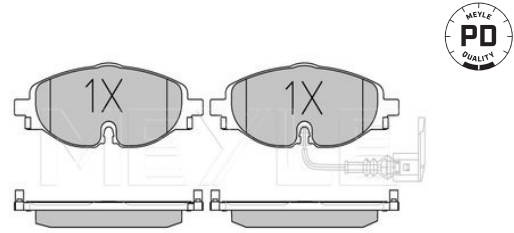

Notes

	incl. wear warning contact
Quality	Disc Brake
Thickness [mm]	PREMIUM
Height [mm]	20.4
Width [mm]	64.5
Number of wear indicators [per axle]	160.1
Warning Contact Length [mm]	1
Brake System	170
	TRW
	Front Axle