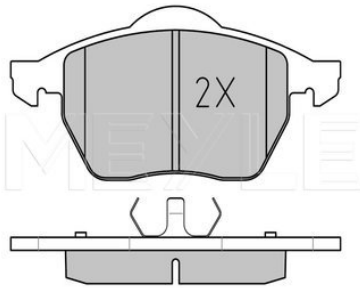

Application info

Favorit (05/89-06/97)

Felicia (10/94-04/02)

025 219 1119 | MBP0224

Brake pad set

Notes

Thickness [mm] 19.8
 Height [mm] 74
 Width [mm] 156.4
 Brake System ATE
 with anti-squeak plate
 Front Axle