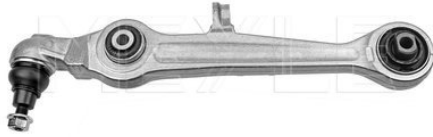

116 050 0205 | MCA1068

Control arm

Notes

Length [mm]

Cone Size [mm]

with accessories
Aluminium
365
with rubber mounting
20
Control Arm
Front Axle Right
Front Axle Left
Front
Lower

References

400 407 151 P

800 407 151 E

Application info

Superb I (3U) [12/01-03/08]