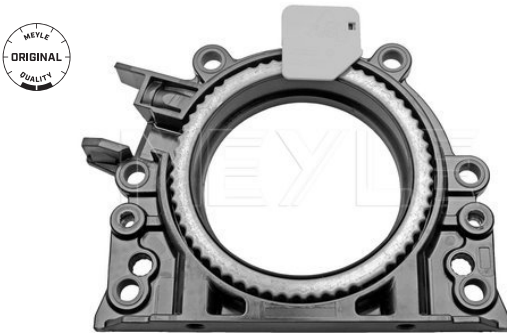

100 103 1000 | MMX1497

Crankshaft seal

Notes

Inner diameter [mm]
Outer diameter [mm]

Left-hand Twist
Synthetic Material Housing
PTFE (polytetrafluoroethylene)
85
131
with mounting sleeve
Transmission End

References

03L 103 171

03L 103 171 A

Application info

Fabia II (12/06--)
Octavia II (1Z_) (02/04-12/10)
Rapid II (NH) (07/12--)
Roomster (03/06-03/10)

Superb II (3T) (03/08-11/10)
Yeti (5L) (05/09--)
Roomster (03/06--)

6