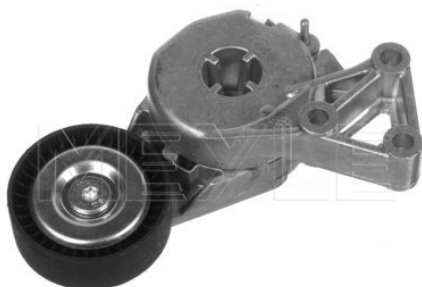

100 903 0000 | MBT0028

Belt tensioner

Notes

Outer diameter [mm]	with holder
Height [mm]	70
	24

References

06A 903 315 E

Application info

Fabia I [08/99-03/08]

Octavia I [1U_] [09/96-12/10]