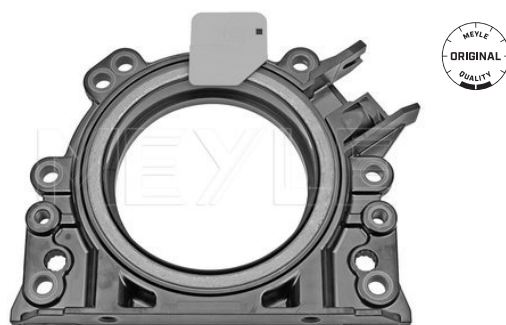

References

030 103 171 S

030 103 171 T