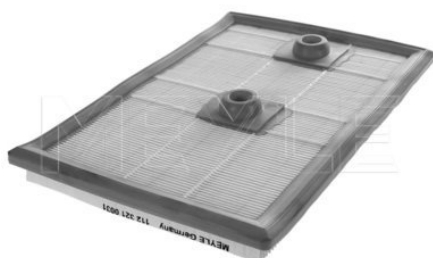

04C 129 620 C

Application info

Citigo (10/11--)

Fabia III (08/14--)

112 321 0031 | MAF0663

Air filter

Notes

Height [mm]	30.5
Width [mm]	190
Length [mm]	270
	Filter Insert