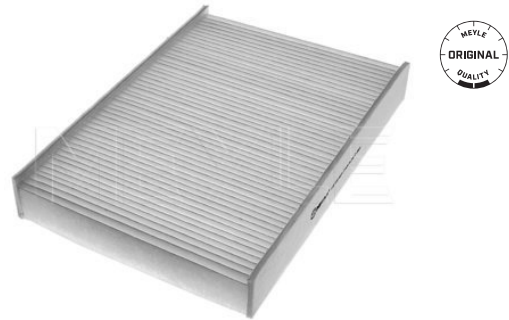

Cabin air filter

112 319 0021 | MCF0089

Notes

Height [mm]	35
Width [mm]	182
Length [mm]	254
	Filter Insert
	Particulate Filter

References

1S0 820 367

Application info

Citigo [10/11--]

Cabin air filter

112 319 0003 | MCF0078

Notes

Height [mm]	30
Width [mm]	216
Length [mm]	246
	Filter Insert
	Particulate Filter