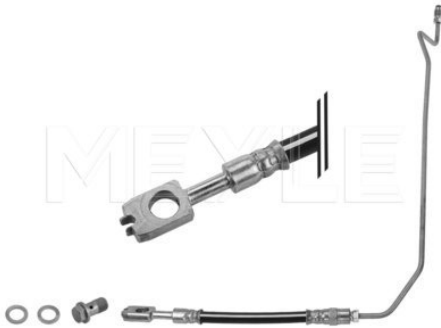

Counterpart

100 525 0054/S | MBH0103

Application info

Octavia I (1U_) [09/96-12/10]

100 525 0063/S | MBH0111

Brake hose

Notes

Outer thread [mm]
Connector type
Length [mm]