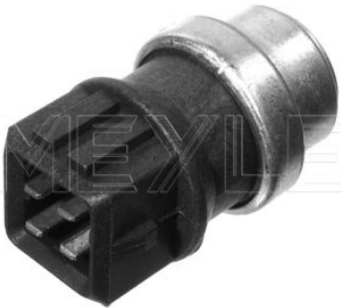

100 800 8052 | MEX0183

Temperature switch, radiator fan

Notes

Switch point from [°C]	112
Switch point from [°C]	108
Switch point to [°C]	112
Switch point to [°C]	119
Spanner Size	20
Operating voltage [V]	12
Number of Poles	4

References

357 919 369 E

Application info

Octavia I [1U_] [09/96-12/10]