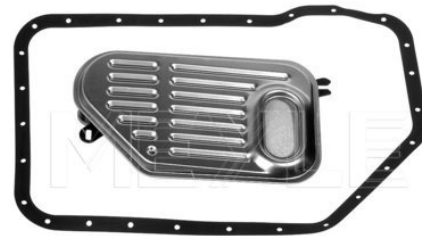

Parts list

100 321 0004 | MMX0466	A/T oil pan gasket
100 325 0005 | MHF0020	Hydraulic filter, A/T

Application info

Superb I [3U] [12/01-03/08]