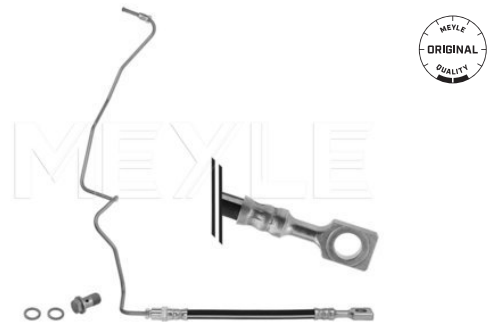

with seal
with pipe
M10x1
Banjo fitting
805
with hollow screw
1
at brake caliper
Rear Axle Left

References

1J0 611 763 AD

1J0 611 763 R

Counterpart

100 525 0055/S | MBH0104

Application info

Octavia I [1U_] [09/96-12/10]