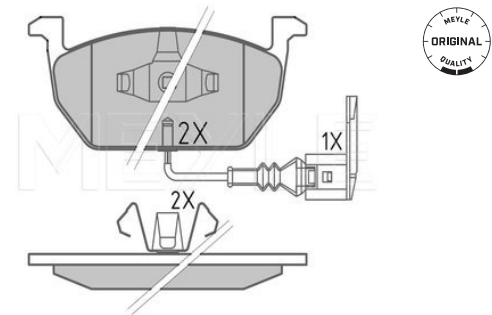

Notes

Thickness [mm]	incl. wear warning contact
Height [mm]	17.4
Width [mm]	62.4
Number of wear indicators [per axle]	146.1
Warning Contact Length [mm]	1
Brake System	ATE
	with anti-squeak plate
	Front Axle