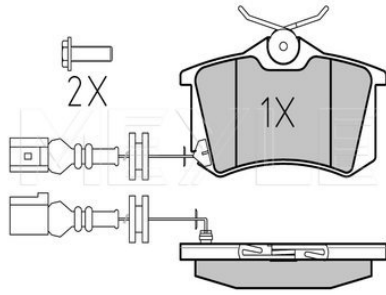

Brake pad set

Application info

Octavia II (1Z_) (02/04-12/10)
Superb II (3T) (03/08-11/10)

Yeti (5L) (05/09--)

025 238 2317/W | MBP0455

Brake pad set

Notes

Thickness [mm]
Height [mm]
Width [mm]
Warning Contact Length [mm]
Number of wear indicators [per axle]
Brake System