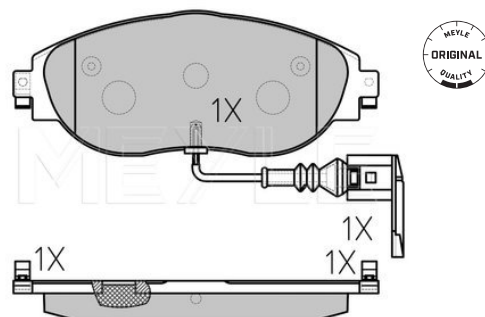

Brake pad set

025 251 1720/W | MBP1577

Notes

	incl. wear warning contact
	Disc Brake
Thickness [mm]	20
Height [mm]	69.7
Width [mm]	175.2
Warning Contact Length [mm]	260
Number of wear indicators [per axle]	1
Brake System	TRW
	Front Axle