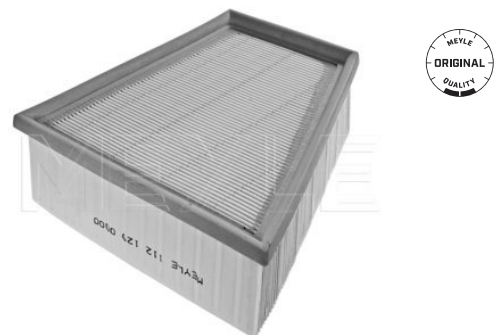

112 129 0000 | MAF0130

Notes

Height [mm]	70
Width [mm]	216
Length [mm]	213
	Filter Insert

References

5Z0 129 620 A

6Q0 129 620

Application info

Fabia I [08/99-03/08]