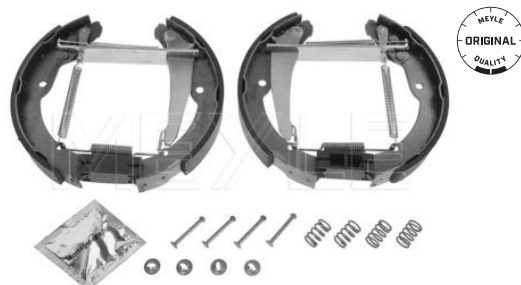

Brake shoe kit

114 533 0005/K | MBS0028

Notes

with accessories
with lever
without wheel brake cylinder
Pre-assembled
Diameter [mm] 230
Width [mm] 32
Rear Axle

References

1J0 609 525	1J0 698 525
1J0 609 526	1J0 698 525 A
1J0 609 527	1J0 698 525 B
1J0 609 528	

Application info

Octavia I (1U_) (09/96-12/10)

Brake shoe kit

114 042 0701 | MBS0022