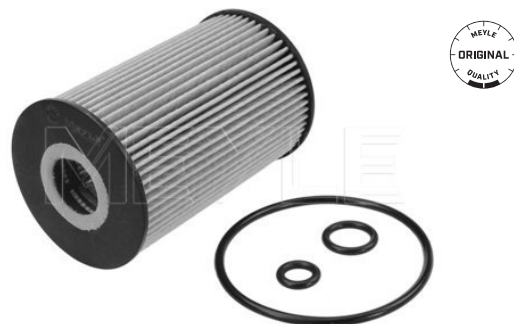

Oil filter

100 322 0011 | MOF0053

Notes

Inner diameter [mm]	with seal
Outer diameter [mm]	29
Height [mm]	65
	101
	Filter Insert

References

Ø3L 115 466	Ø3L 115 562

Application info

Fabia II [12/06--]
Octavia II [1Z_] [02/04-12/10]
Rapid II [NH] [07/12--]
Roomster [03/06-03/10]

Superb II [3T] [03/08-11/10]
Yeti [5L] [05/09--]
Roomster [03/06--]

Oil filter

100 322 0019 | MOF0210

Notes

Inner diameter [mm]	with seal
Outer diameter [mm]	33.5
Height [mm]	65
	103
	Filter Insert