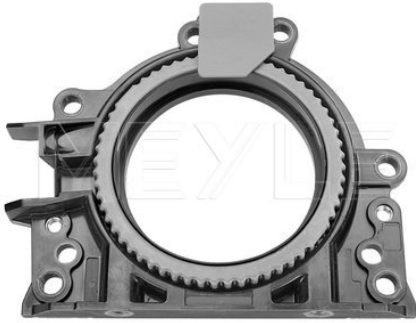

100 103 1005 | MMX1502

Crankshaft seal

Application info

Octavia II (1Z_) [02/04-12/10]
Octavia III (5E3/5E5) [11/12--]

Superb II (3T) [03/08-11/10]
Yeti (5L) [05/09--]

100 103 1007 | MMX1504

Crankshaft seal

Notes

Inner diameter [mm]
Outer diameter [mm]

Left-hand Twist
Synthetic Material Housing
PTFE (polytetrafluoroethyl-
ene)
85
131
with mounting sleeve
Transmission End

Application info

Octavia III (5E3/5E5) [11/12--]