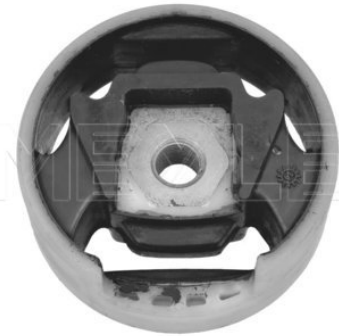

100 199 0162 | MEM0231

Engine mount

Notes

Rubber-metal Bearing
Upper
Rear

References

1K0 199 868
1K0 199 868 A
1K0 199 868 C

1K0 199 868 P
1K0 199 868 Q

Counterpart

100 199 0161 | MEM0230
100 199 0161 | MEM0230

Application info

Octavia II (1Z_) [02/04-12/10]
Superb II (3T) [03/08-11/10]

Yeti (5L) [05/09--]