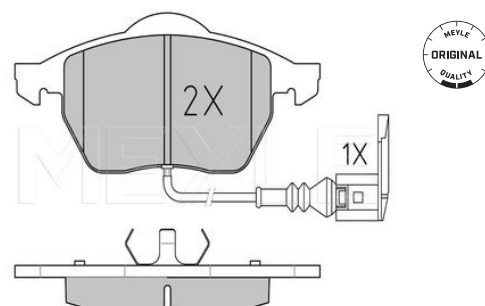

Notes

Thickness [mm]
Height [mm]
Width [mm]
Warning Contact Length [mm]
Number of wear indicators [per axle]
Brake System

incl. wear warning contact
20.1
74
156.4
145
1
ATE
with anti-squeak plate
Front Axle