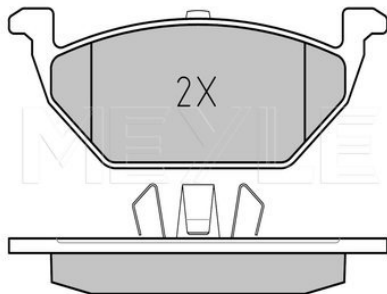

025 231 3019/A | MBP0267

Brake pad set

Notes

Thickness [mm]
Height [mm]
Width [mm]
Brake System

excl. wear warning contact
19.2
54.7
146
Kelsey-Hayes
with anti-squeak plate
Front Axle

References

1J0 698 151 B	6Q0 698 151
1J0 698 151 J	6R0 698 151 A
5C0 698 151	JZW 698 151 A

Application info

Citigo [10/11--]
Fabia I [08/99-03/08]
Fabia II [12/06--]
Fabia III [08/14--]
Octavia I [1U_] [09/96-12/10]

Rapid II [NH] [07/12--]
Roomster [03/06-03/10]
Fabia I [08/99-03/08]
Roomster [03/06--]