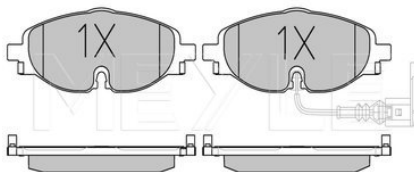

025 256 8320 | MBP0843

Brake pad set

Notes

Thickness [mm] 20.4
Height [mm] 64.5
Width [mm] 160.1
Number of wear indicators [per axle] 1
Warning Contact Length [mm] 170
Brake System TRW
incl. wear warning contact
Disc Brake
Front Axle

References

8V0 698 151	8V0 698 151 B