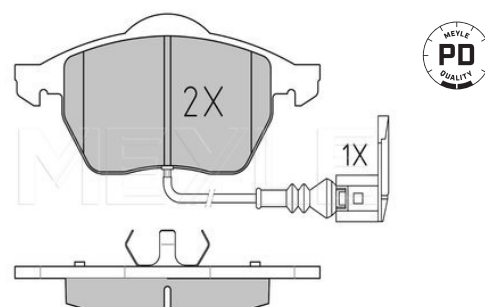

Notes

Quality
Thickness [mm]
Height [mm]
Width [mm]
Warning Contact Length [mm]
Number of wear indicators [per axle]
Brake System

incl. wear warning contact
PREMIUM
20.1
74
156.4
145
1
ATE
with anti-squeak plate
Front Axle