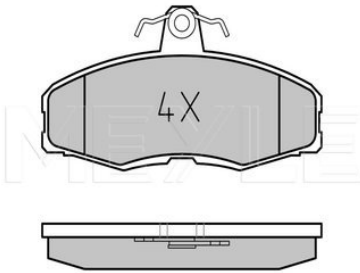

025 208 6117 | MBP0040

Brake pad set

Notes

Thickness [mm] 17.5
Height [mm] 60.5
Width [mm] 114.8
Brake System TRW
with anti-squeak plate
Front Axle

References

115 430 261	6U0 698 151 B
115 430 284	6U0 698 151 C
115 430 285	6U0 698 151 D
6U0 698 151	6U0 698 151 E
6U0 698 151 A	6U0 698 151 F

Application info

Favorit (05/89-06/97)

Felicia (10/94-04/02)