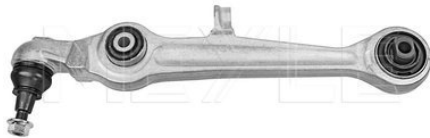

116 050 0212 | MCA1075

Control arm

Notes

Length [mm]

Cone Size [mm]

with accessories
Aluminium
365
with rubber mounting
16
Control Arm
Front Axle Right
Front Axle Left
Front
Lower

References

4B0 407 151
4B3 407 151 A
4B3 407 151 C

4B3 407 151 E
4B3 407 151 F
4B3 407 151 K

Application info

Superb I (3U) [12/01-03/08]