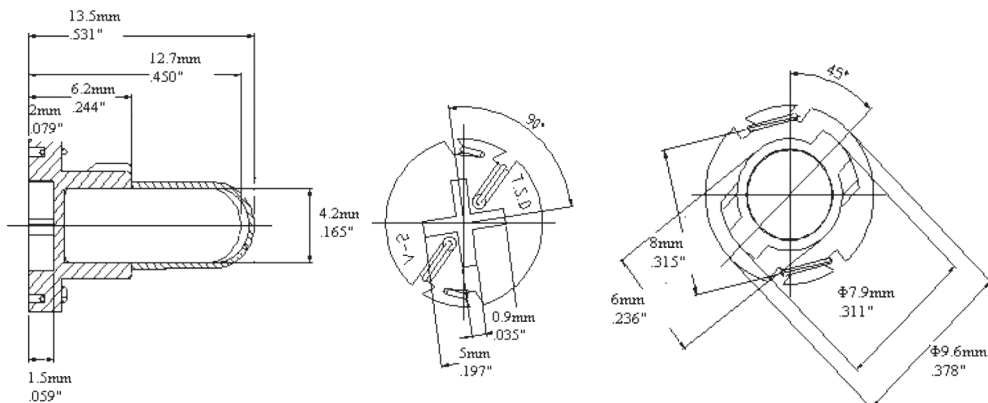

33 №: E1661
Тип: T4.2
Цвет: зеленый
Описание: 28V 50mA