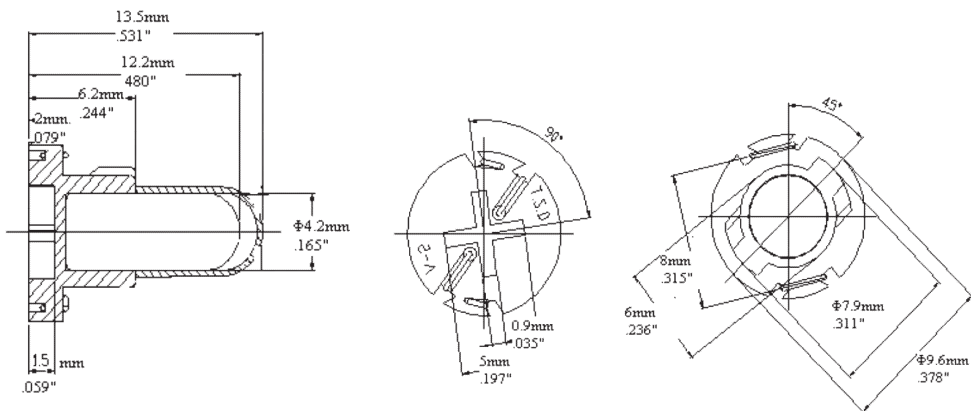

29 №: **E1531**
Тип: **T4.2**
Цвет: **зеленый**
Описание: **14V 50mA**