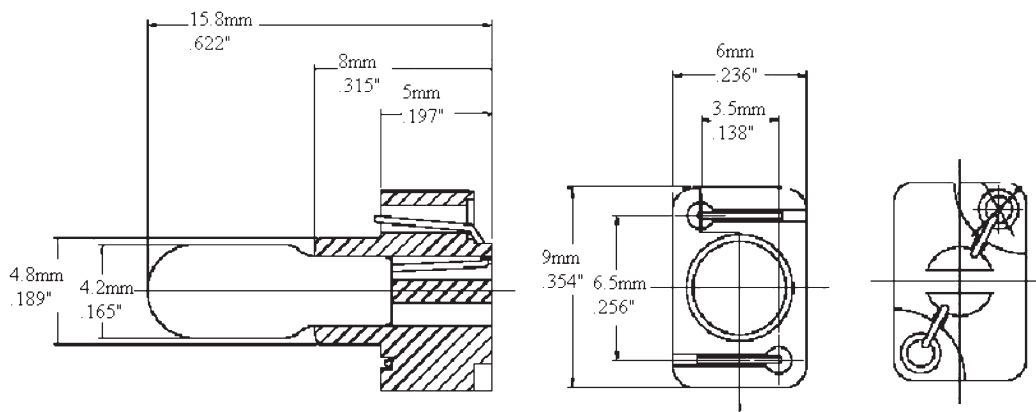

21 №: **E1570**
Тип: **T4.2**
Описание: **14V 80mA**