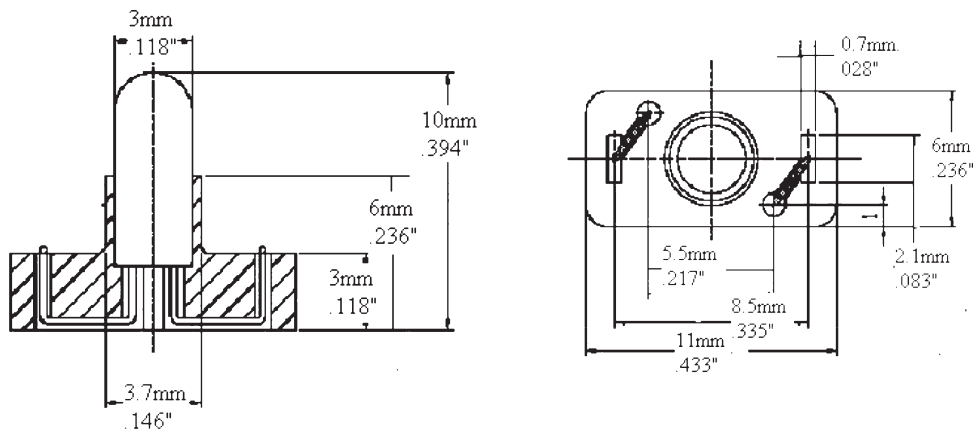

1 №: 1560
Тип: T3
Описание: 14V 40mA

Technical drawing details for lamp base 1560:

- Side view dimensions: 10.5mm (.413"), 8mm (.315"), 2mm (.079"), 6mm (.236"), 3mm (.118"), 1mm (.039").
- Top view dimensions: 5mm (.197"), 0.9mm (.035").
- Angled view (45°) dimensions: 4.8mm (.189"), 6.4mm (.252"), 5.9mm (.232"), 7.6mm (.299").

2 №: 1561
Тип: T3
Описание: 14V 40mA

Technical drawing details for lamp base 1561:

- Side view dimensions: 8mm (.315"), 5.5mm (.217"), 3mm (.118"), 4.8mm (.189"), 2mm (.079"), 1.5mm (.059").
- Top view dimensions: 5mm (.197"), 0.9mm (.035").
- Angled view (45°) dimensions: 1.6mm (.062"), 6.4mm (.252"), 5.9mm (.232"), 7.6mm (.299").

3 №: 1562
Тип: T3
Описание: 14V 60mA

4 №: E1540
Тип: T3
Описание: 14V 30mA

5 №: E1541
Тип: T3
Описание: 14V 40mA

Technical drawing details for lamp base E1541:

- Side view dimensions: 3mm (.118"), 11.5mm (.452"), 10mm (.394"), 7.5mm (.295"), 3mm (.118").
- Top view dimensions: 8mm (.315"), 0.6mm (.024"), 5mm (.196"), 4mm (.157"), 0.8mm (.031"), 1.8mm (.071"), 5.8mm (.228").

7 №: E1543
Тип: T3
Описание: 28V 40mA

Technical drawing showing dimensions for the E1543 lamp assembly:

- Side view dimensions: 10mm (.393"), 5.5mm (.217"), 3.4mm (.134"), 4.8mm (.189"), 2.0mm (.079"), 1.5mm (.059")
- Top view dimensions: 5mm (.197"), 0.9mm (.035"), 0.9mm (.035")
- Angled view dimensions: 1.6mm (.063"), 6.4mm (.252"), 5.9mm (.232"), 7.6mm (.299")