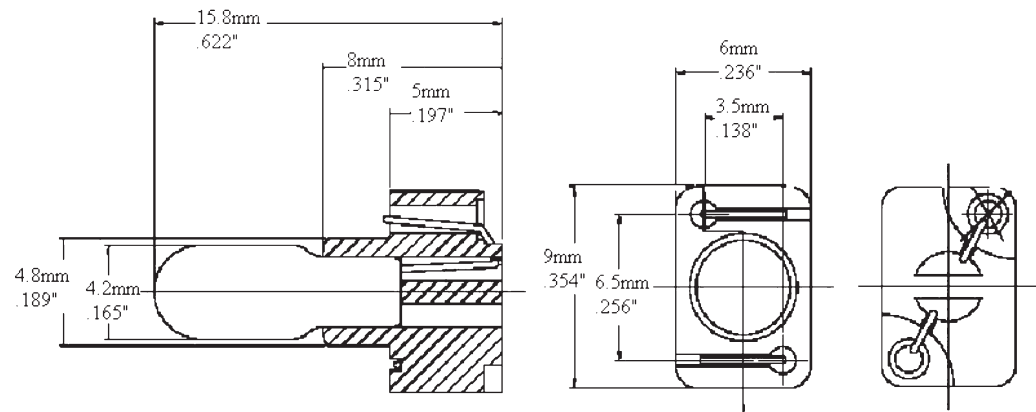

22 №: **E1571**
Тип: **T4.2**
Описание: **14V 100mA**