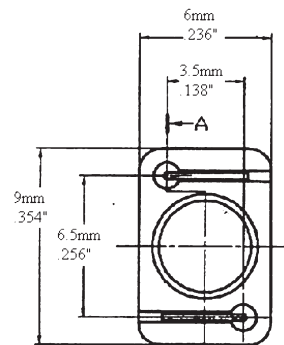

15 №: 1564
Тип: T4.2
Описание: 14V 80mA