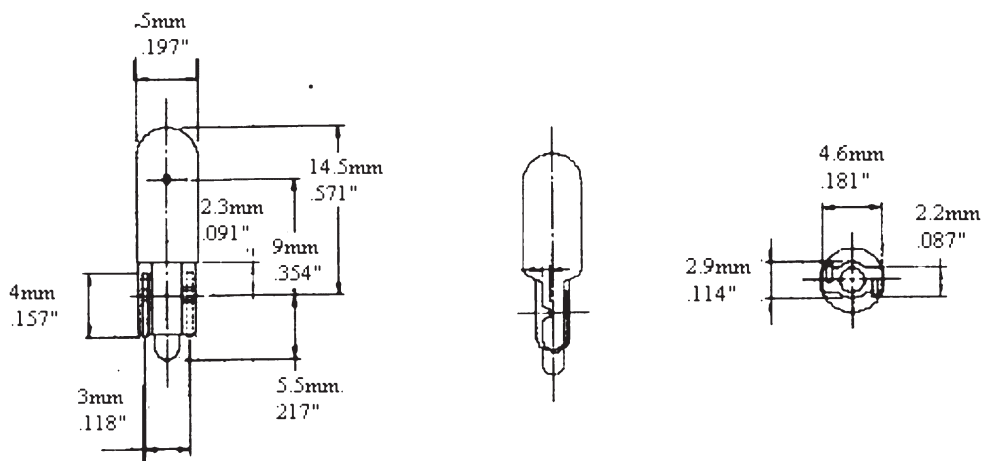

36 №: E1590
Тип: T5
Описание: 14V 100mA