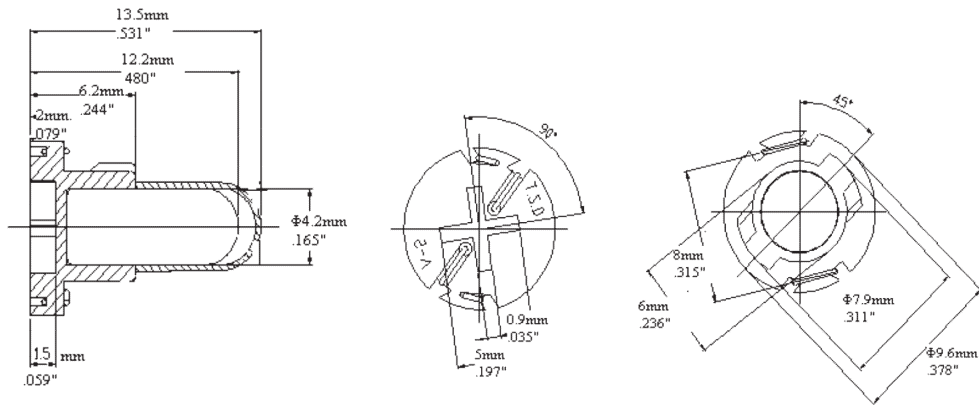

31 №: **E1535**
Тип: **T4.2**
Цвет: **зеленый**
Описание: **14V 80mA**