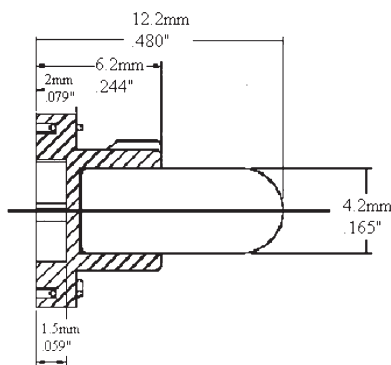

16 №: 1565
Тип: T4.2
Описание: 14V 100mA