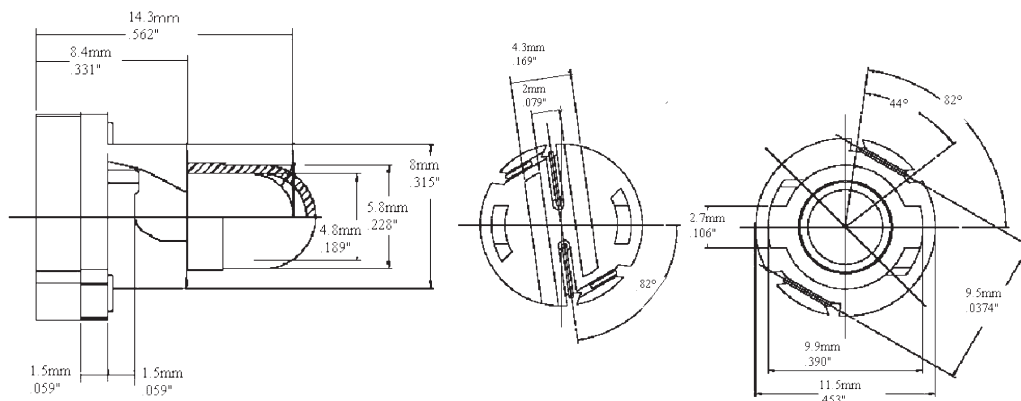

34 №: E1580
Тип: T4.8
Описание: 14V 80mA