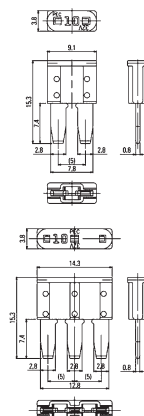

№ п.п.	Артикул	Мощность	Описание
1	F0540	5A	Мини 8 мм (5 мм между контактами)
2	F0740	7,5A	
3	F1040	10A	
4	F1540	15A	
5	F2040	20A	
6	F2530	25A	
7	F3040	30A	

8	F0560	5A	мини тройной
9	F0760	7,5A	мини тройной
10	F0160	10A	мини тройной
11	F1560	15A	мини тройной