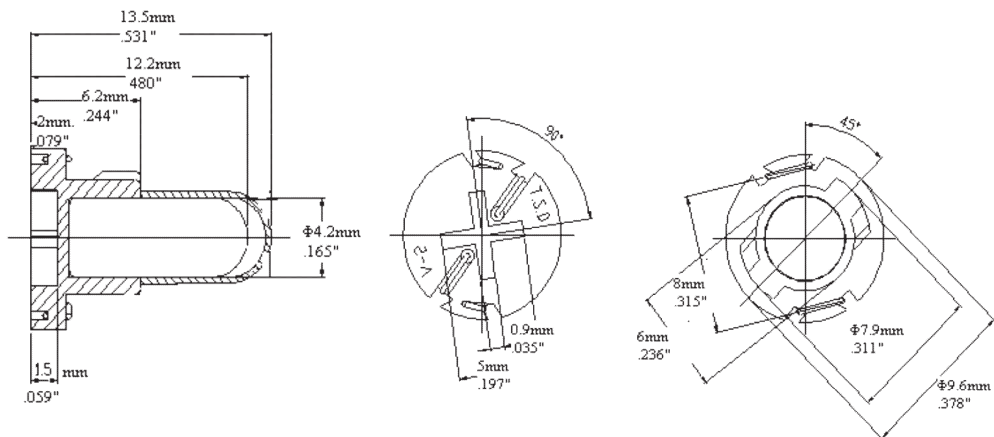

32 №: **E1537**
Тип: **T4.2**
Цвет: **зеленый**
Описание: **14V 80mA**