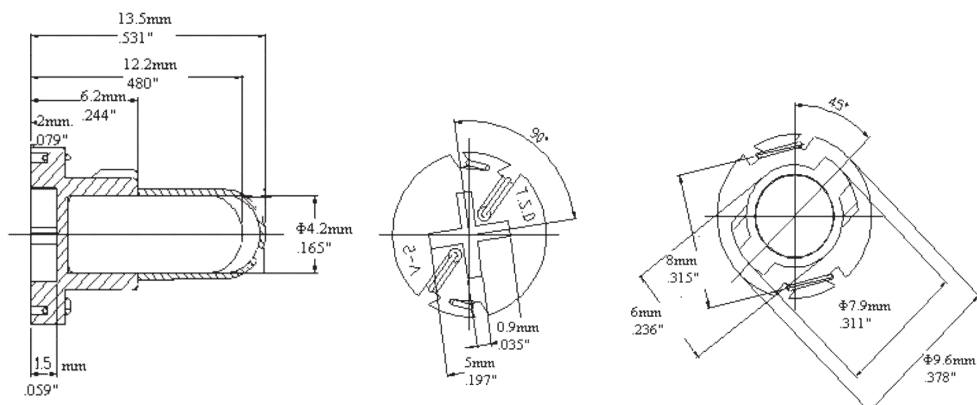

28 №: **E1530**
Тип: **T4.2**
Цвет: **зеленый**
Описание: **14V 40mA**