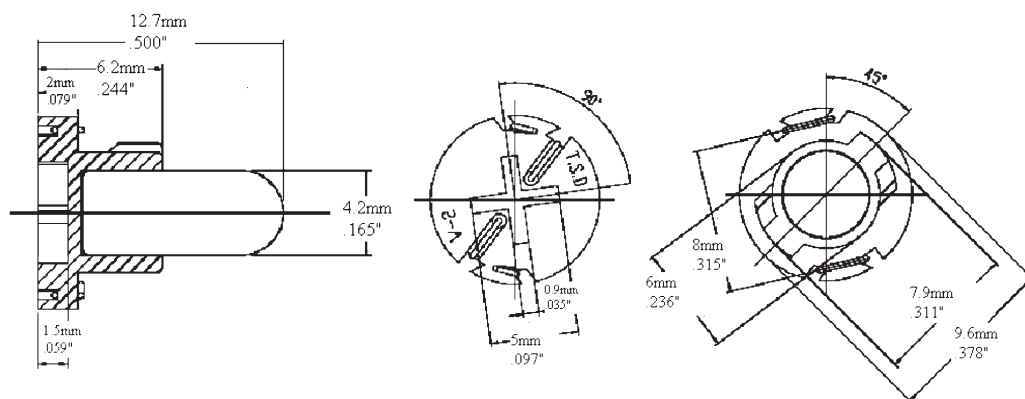

14 №: 1563
Тип: T4.2
Описание: 14V 80mA