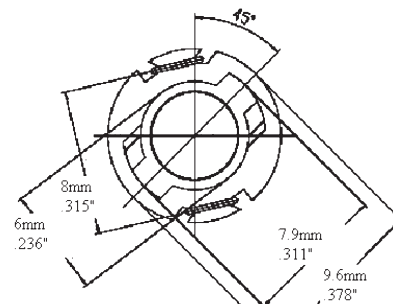

16 №: 1565
Тип: T4.2
Описание: 14V 100mA