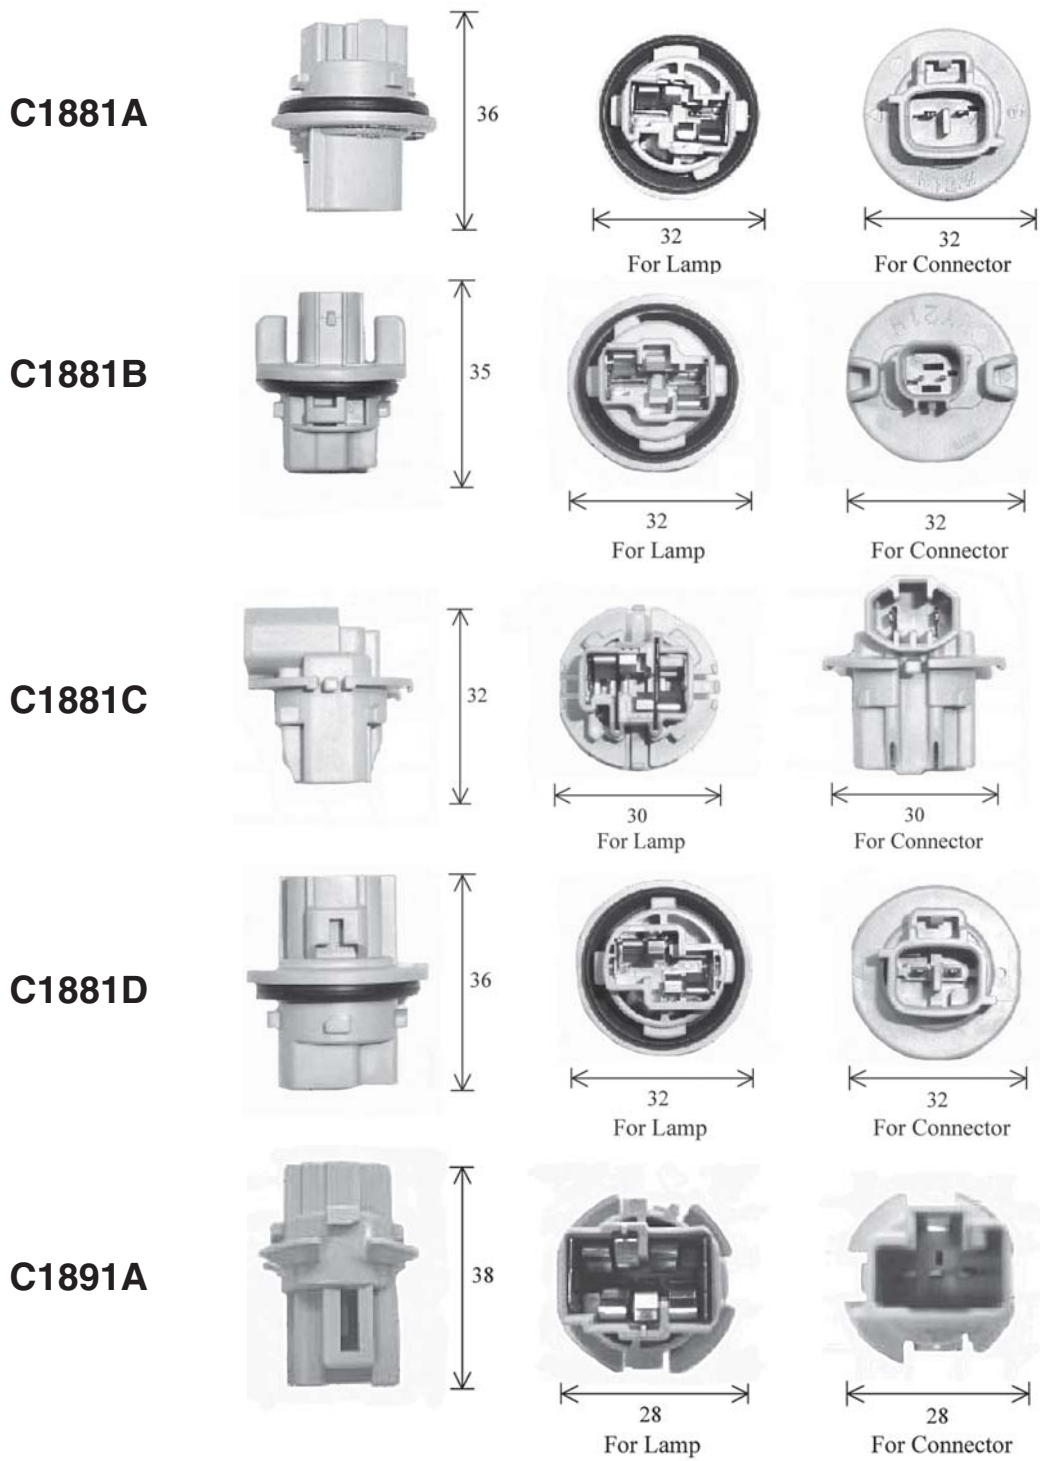

1 №: 1560
Тип: T3
Описание: 14V 40mA

Technical drawing details for lamp base 1560:

- Side view dimensions: 10.5mm (.413"), 8mm (.315"), 2mm (.079"), 6mm (.236"), 3mm (.118"), 1mm (.039").
- Top view dimensions: 5mm (.197"), 0.9mm (.035").
- Angled view (45°) dimensions: 4.8mm (.189"), 6.4mm (.252"), 5.9mm (.232"), 7.6mm (.299").

3 №: 1562
Тип: T3
Описание: 14V 60mA

4 №: E1540
Тип: T3
Описание: 14V 30mA

5 №: E1541
Тип: T3
Описание: 14V 40mA

Technical drawing details for lamp base E1541:

- Side view dimensions: 3mm (.118"), 11.5mm (.452"), 10mm (.394"), 7.5mm (.295"), 3mm (.118").
- Top view dimensions: 8mm (.315"), 0.6mm (.024"), 5mm (.196"), 4mm (.157"), 0.8mm (.031"), 1.8mm (.071"), 5.8mm (.228").

7 №: E1543
Тип: T3
Описание: 28V 40mA

Technical drawing showing dimensions for the E1543 lamp assembly:

- Side view dimensions: 10mm (.393"), 5.5mm (.217"), 3.4mm (.134"), 4.8mm (.189"), 2.0mm (.079"), 1.5mm (.059")
- Top view dimensions: 5mm (.197"), 0.9mm (.035"), 0.9mm (.035")
- Angled view dimensions: 1.6mm (.063"), 6.4mm (.252"), 5.9mm (.232"), 7.6mm (.299")

For Lamp

For Connector

C4531A

C4531B

C4531C

C3453A

C1583A

C1583B