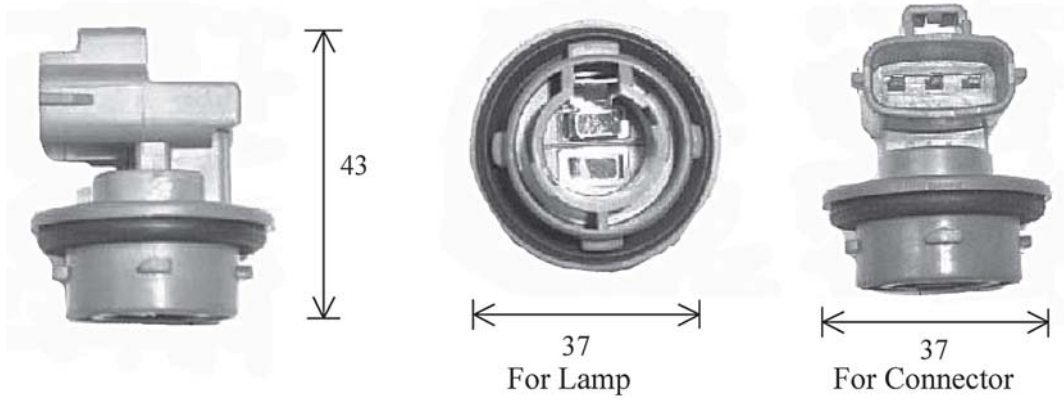

For Lamp

For Connector

C4531A