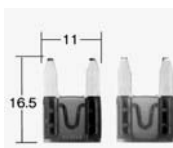

1	F0770	7.5Amp	мини	
2	F0570	5Amp	мини	
3	F1070	10Amp	мини	
4	F1570	15Amp	мини	
5	F2070	20Amp		
6	F2570	25Amp	мини	
7	F3070	30Amp	мини	
8	PF0073	10,15 20 A	набор в пластике	
9	PF0773	7.5 A		Р
10	PF1073	10 A		Р
11	PF1573	15 A		Р
12	PF2073	20 A		Р