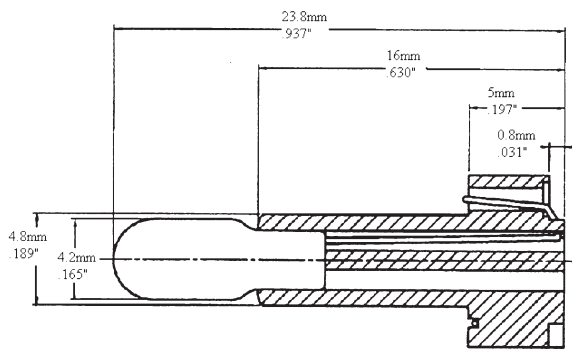

15 №: 1564
Тип: T4.2
Описание: 14V 80mA