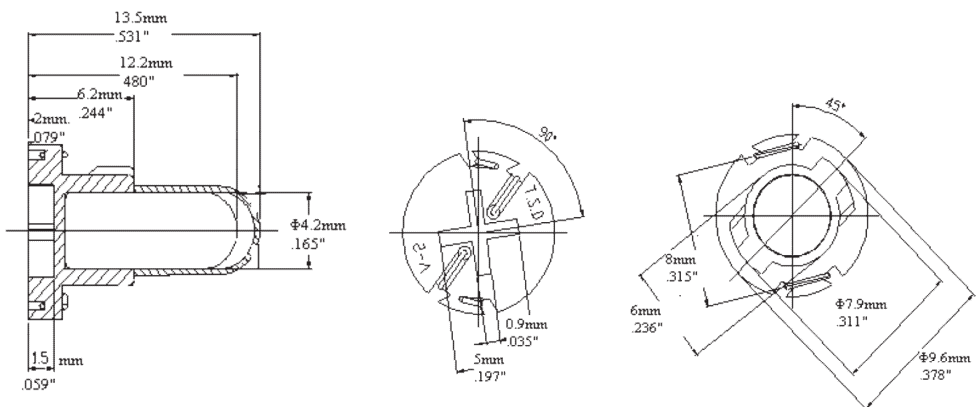

30 №: **E1533**
Тип: **T4.2**
Цвет: **красный**
Описание: **14V 40mA**