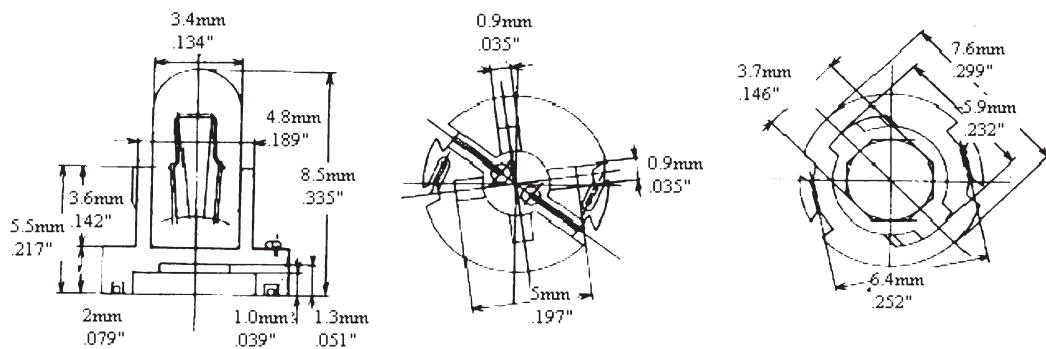

13 №: 1592
Тип: T3.4
Описание: 14V 80mA