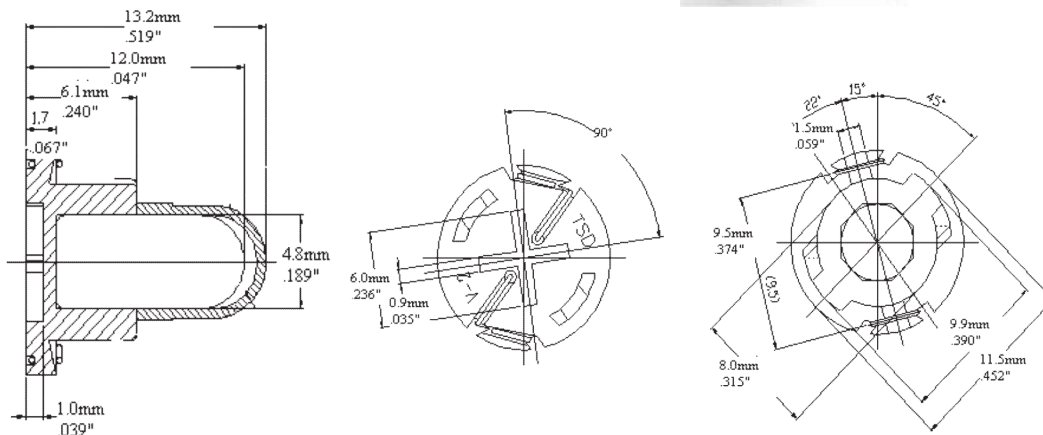

35 №: E1581
Тип: T4.8
Цвет: зеленый
Описание: 14V 100mA