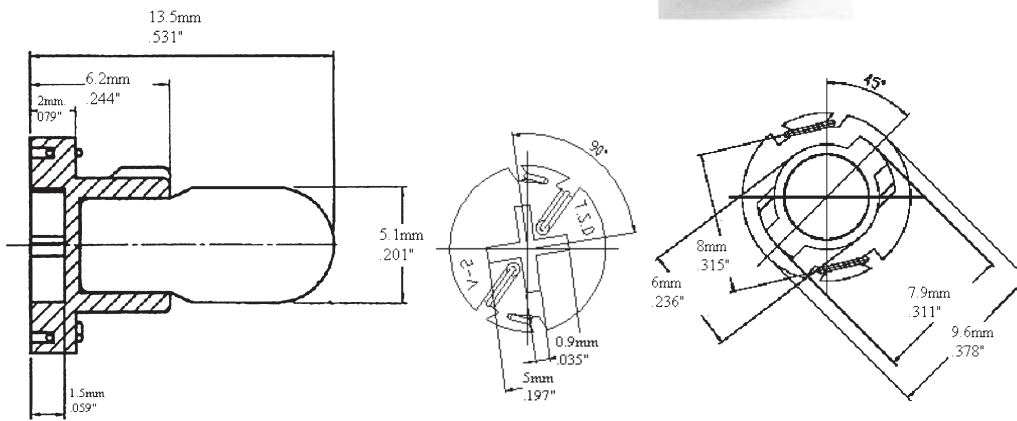

25 №: 1566
Тип: T5.1
Описание: 14V 125mA