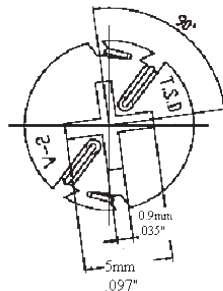

16 №: 1565
Тип: T4.2
Описание: 14V 100mA