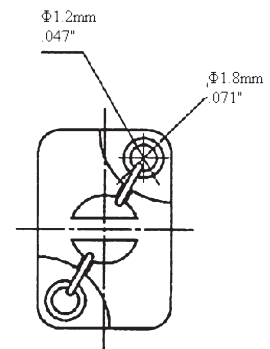

15 №: 1564
Тип: T4.2
Описание: 14V 80mA