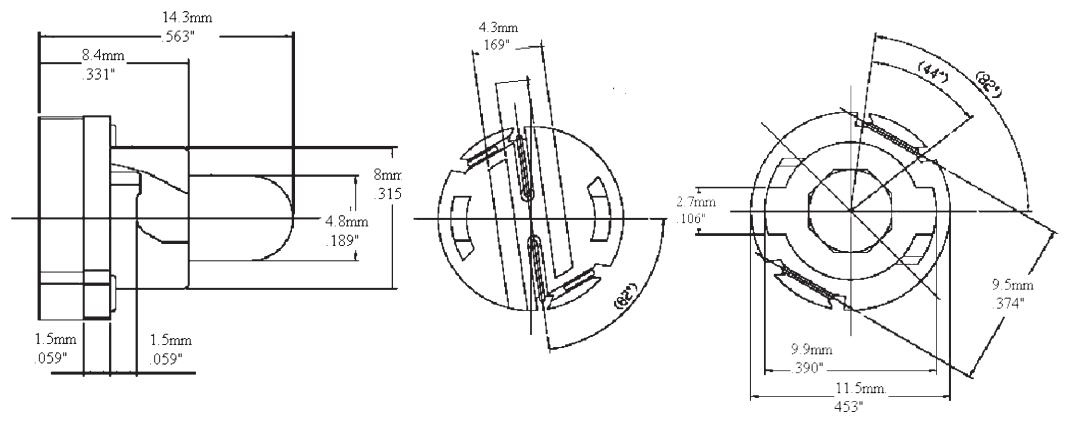

24 №: **E1663**
Тип: **T4.8**
Описание: **28V 65mA**