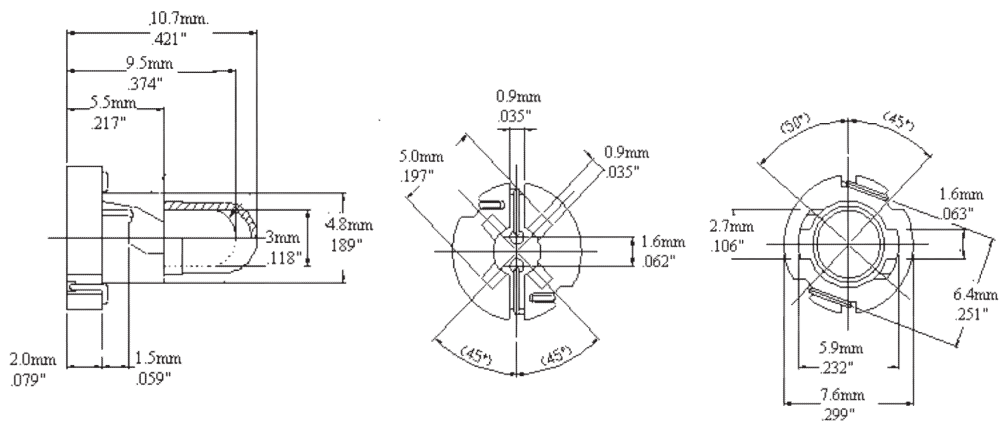

27 №: **E1550**
Тип: **T3**
Цвет: **красный**
Описание: **14V 60mA**