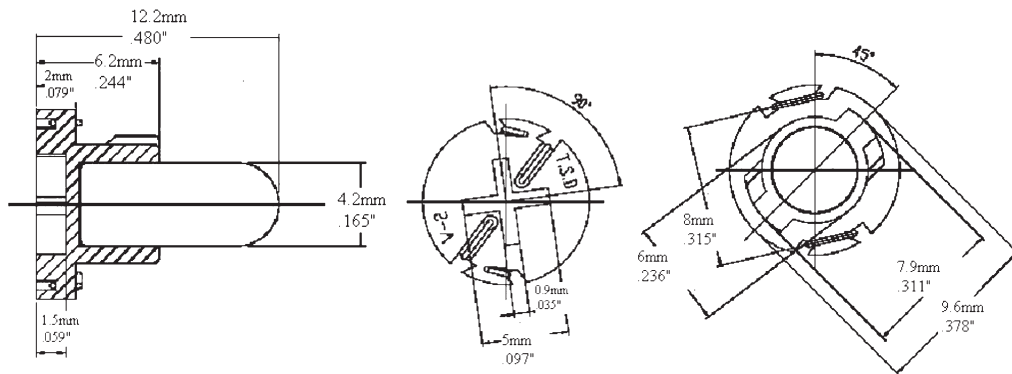

19 №: **E1534**
Тип: **T4.2**
Описание: **14V 80mA**