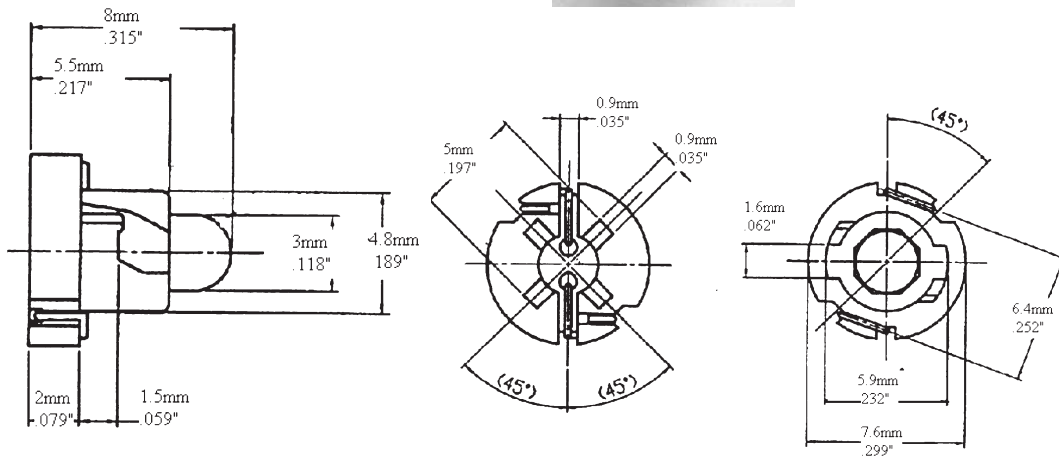

3 №: 1562
Тип: T3
Описание: 14V 60mA