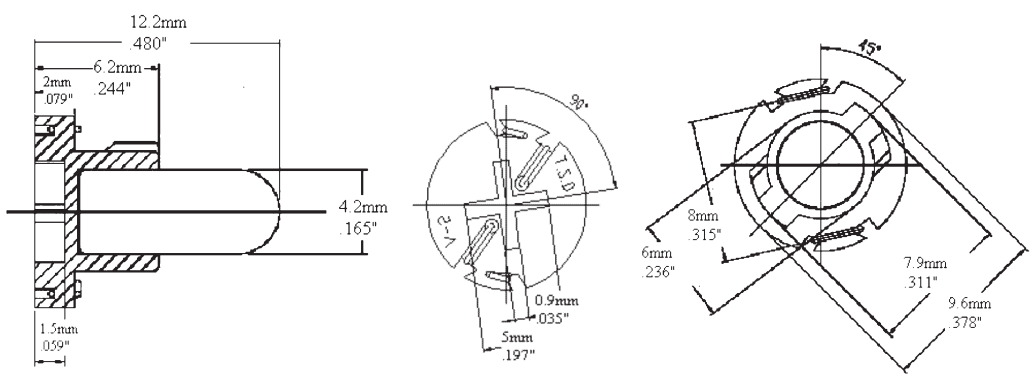

23 №: **E1660**
Тип: **T4.2**
Описание: **14V 30mA**