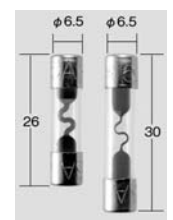

1	F0130	1Amp	стеклянные 30 мм	
2	F0230	2Amp	стеклянные 30 мм	
3	F0330	3Amp	стеклянный 30 мм	
4	F0530	5Amp	стеклянный 30 мм	
5	F0830	8Amp	стеклянный 30 мм	
6	F1030	10Amp	стеклянный 30 мм	
7	F1530	15Amp	стеклянный 30 мм	
8	F2030	20Amp	стеклянный 30 мм	
9	F2530	25Amp	стеклянный 30 мм	
10	F3030	30Amp	стеклянный 30 мм	
11	F0526	5Amp	стеклянный 26 мм	
12	F0726	7Amp	стеклянные 26 мм	
13	F1026	10Amp	стеклянные 26 мм	
14	F1526	15Amp	стеклянные 26 мм	
15	F2026	20Amp	стеклянные 26 мм	

14	F4230	30A	Силовой
15	F4240	40A	
16	F4250	50A	
17	F4260	60A	
18	F4270	70A	
19	F4280	80A	
20	F4210	100A	
21	F4212	120A	
22	F4214	140A	

23	F4340	45A	Силовой
24	F4360	65A	
25	F4370	75A	

Р: Прилагается полиэстеровая упаковка