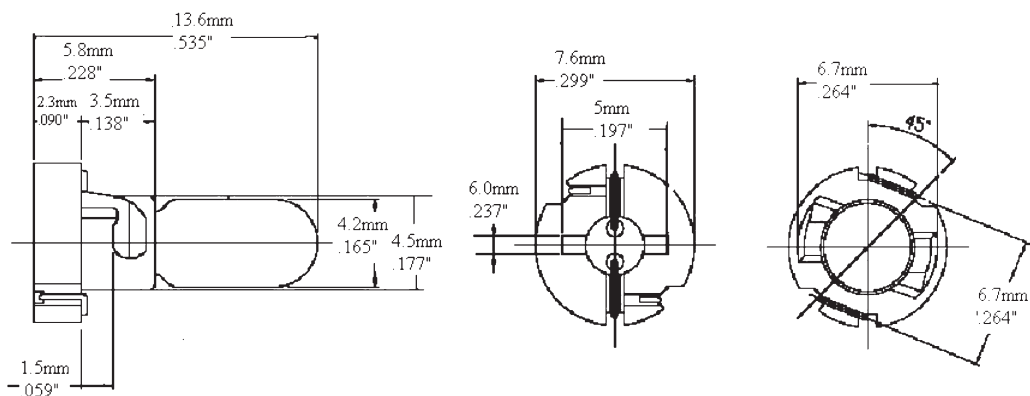

20 №: **E1536**
Тип: **T4.2**
Описание: **14V 80mA**