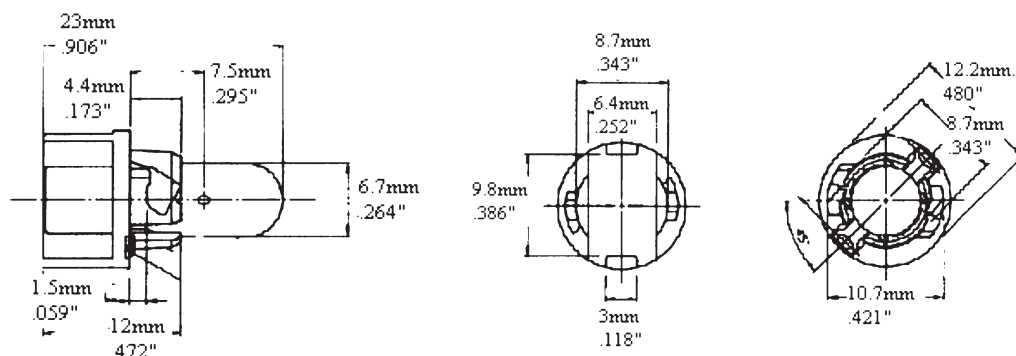

26 №: 1550
Тип: T6.7
Описание: 14V 214mA