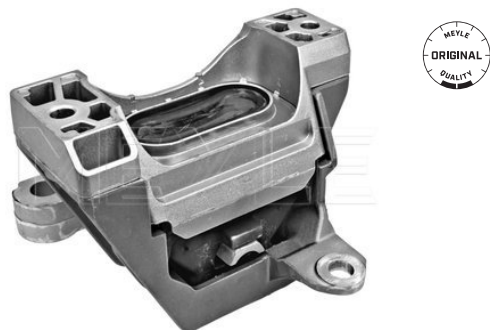

References

46833589

Application info

Croma II (06/05--)

Engine mount

214 030 0067 | MEM0835

Notes

Rubber-metal Bearing
Right

References

46445345

46845345

5