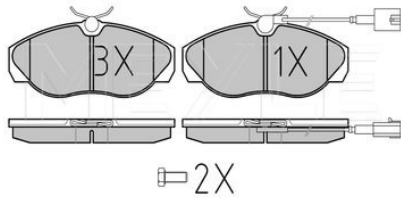

Application info

Ducato [230] [03/94-04/02]

Ducato [230] [03/94-04/02]

2

025 236 0219/PD | MBP1666PD

Brake pad set

Notes

Quality	incl. wear warning contact
Thickness [mm]	PREMIUM
Height [mm]	19.2
Width [mm]	60.8
Number of wear indicators [per axle]	145
Brake System	1
	TRW
	with anti-squeak plate
	Front Axle