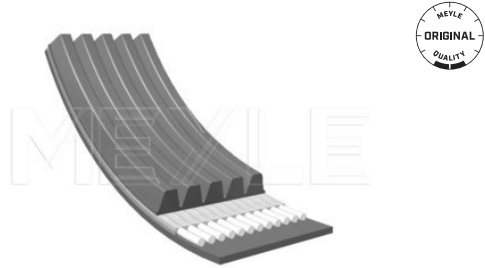

V-ribbed belt

050 005 0925 | MRB0204

Notes

Number of Ribs 5
Length [mm] 925

References

71719079 7631375
7618111 7758970

Application info

Ducato [230] [03/94-04/02]
Ducato [280] [01/82-08/90]
Ducato / Talento [290] [03/89-05/94]
Tempra / Tipo [07/87-08/96]

Ducato [230] [03/94-04/02]
Ducato [280] [01/82-08/90]
Ducato / Talento [290] [03/89-05/94]

V-ribbed belt

050 004 1045 | MRB0130

Notes

Number of Ribs 4
Length [mm] 1045