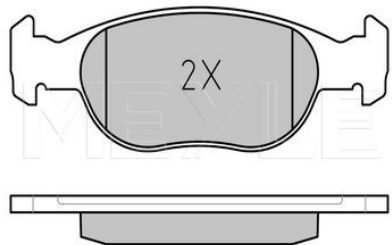

025 219 3017/PD | MBP0775PD

Brake pad set

Notes

Quality
Thickness [mm]
Height [mm]
Width [mm]
Number of wear indicators [per axle]
Brake System

incl. wear warning contact
PREMIUM
17.9
52
151.3
1
ATE
with anti-squeak plate
Front Axle

References

71752989	9947600
77362199	9947629
9947118	

Application info

Brava / Bravo [182] [10/95-12/02]

Marea / Multipla [09/96-06/10]