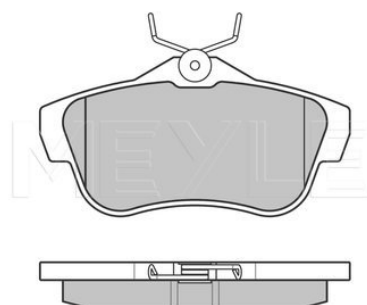

Application info

Scudo II [270] [01/07--]

Scudo II [270] [01/07--]

025 245 7816 | MBP0632

Brake pad set

Notes

Thickness [mm]	16.5
Height [mm]	58.5
Width [mm]	113.3
Brake System	TRW with anti-squeak plate Rear Axle