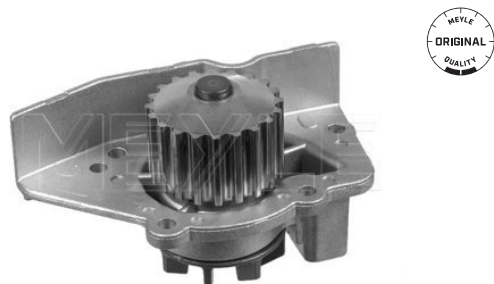

References

9565656788

Application info

Ulysse I [220] [06/94-08/02]

Water pump

11-13 012 0183 | MWP0077

Notes

Impeller Diameter [mm] for toothed belt drive
68
Quality with seal
Number of Teeth Sealed with SiC/SiC
20