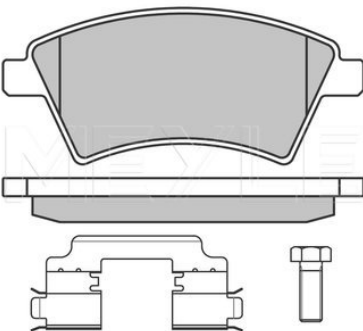

025 243 9116/W | MBP0588

Brake pad set

Notes

Thickness [mm]	with acoustic wear warning 16
Height [mm]	56.9
Width [mm]	131.5
Number of wear indicators [per axle]	1
Brake System	TRW with anti-squeak plate Front Axle

References

71742853	71750033

Application info

Sedici [06/06--]