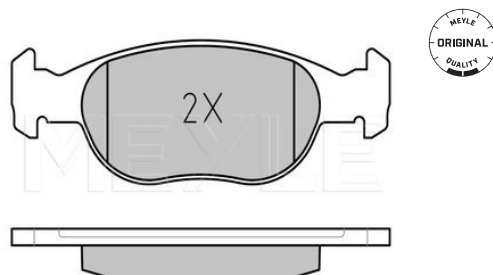

References

71752989	9947600
77362199	9947629
9947118	

Application info

Brava / Bravo [182] [10/95-12/02]

Marea / Multipla [09/96-06/10]

Brake pad set
025 219 3017/W | MBP0230
Notes

	incl. wear warning contact
Thickness [mm]	17.9
Height [mm]	52
Width [mm]	151.3
Number of wear indicators [per axle]	1
Brake System	ATE with anti-squeak plate Front Axle