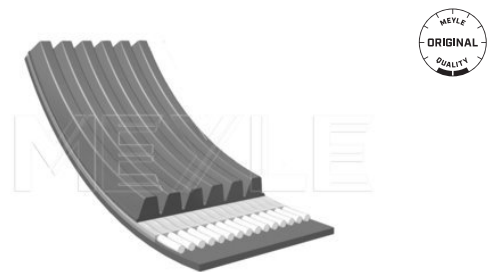

References

46820063

Application info

500 [10/07--]
Doblo [119, 223] [03/01-01/10]
Grande Punto [10/05-07/12]
Idea [12/03-07/10]
Palio / Albea / Siena / Strada [04/96-10/07]

Panda II [09/03--]
Panda III [02/12--]
Punto Evo [07/08-03/12]
Punto II [09/99-10/09]
Doblo [119, 223] [03/01--]

V-ribbed belt

050 006 0915 | MRB0329

Notes

Number of Ribs	6
Length [mm]	915