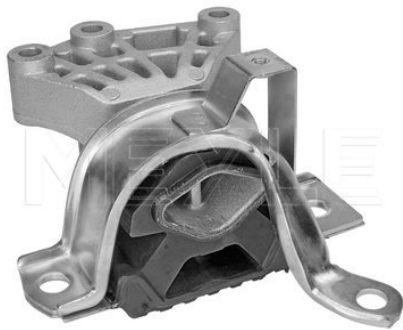

214 030 0068 | MEM0836

Engine mount

Notes

Rubber-metal Bearing
Left

References

51833500

Application info

Grande Punto [10/05-07/12]
Punto III [03/12--]

Grande Punto [10/05--]

214 030 0056 | MEM0805

Engine mount

Notes

Rubber-metal Bearing
Right

References

51854035

Application info

500 [10/07--]