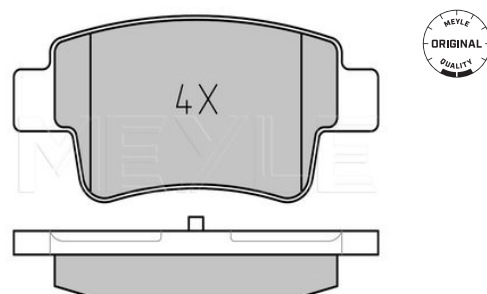

References

77363959

Application info

Grande Punto [10/05-07/12]

Punto Evo [07/08-03/12]