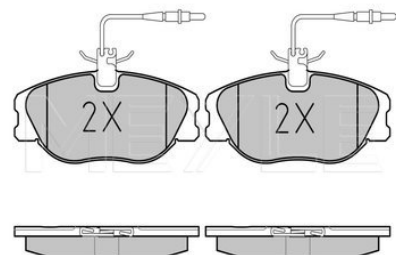

025 218 0119/W | MBP0197

Brake pad set

Notes

Thickness [mm]	incl. wear warning contact
Height [mm]	19.1
Width [mm]	58.9
Number of wear indicators [per axle]	129.8
Brake System	4
	TRW
	with anti-squeak plate
	Front Axle

References

71752992	9948016
77362237