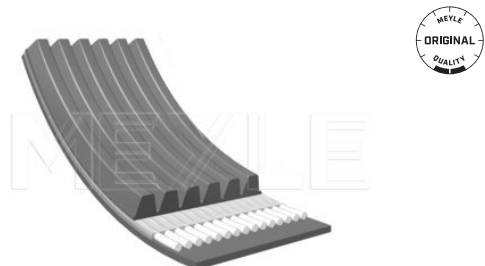

References

46444537	96188881
55201362	9622513