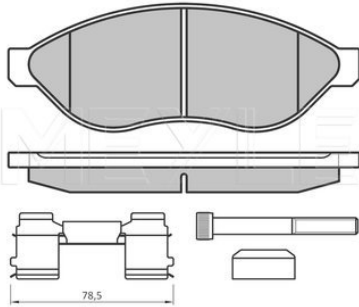

025 244 6819/W2 | MBP0600

Brake pad set

Notes

Thickness [mm]
Height [mm]
Width [mm]
Warning Contact Length [mm]
Number of wear indicators [per axle]
Brake System

with accessories
incl. wear warning contact
19.1
61.5
169.2
155
2
Brembo
with anti-squeak plate
Front Axle

References

77364014	77366019
77364160	77367091

Application info

Ducato [250] [07/06--]

Ducato [250] [07/06--]