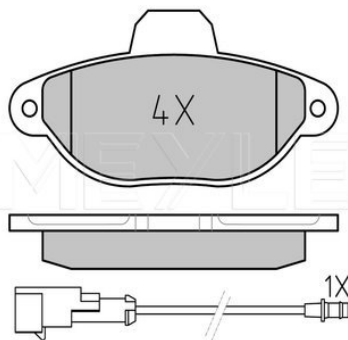

025 214 3617/W | MBP0129

Brake pad set

Notes

Thickness [mm]	17
Height [mm]	55.4
Width [mm]	115
Warning Contact Length [mm]	508
Number of wear indicators [per axle]	1
Brake System	Bendix with anti-squeak plate Front Axle

References

5892736	77362245
5892737	77362267
71737178	77362479
71737179	9948045
77362185	9948054

Application info

Cinquecento / Seicento [07/91-01/10]
Panda II [09/03--]
Punto I [09/93-06/00]
Punto II [09/99-10/09]

Cinquecento / Seicento [07/91-01/10]
Panda II [09/03--]
Punto I [09/93-06/00]
Punto II [09/99--]