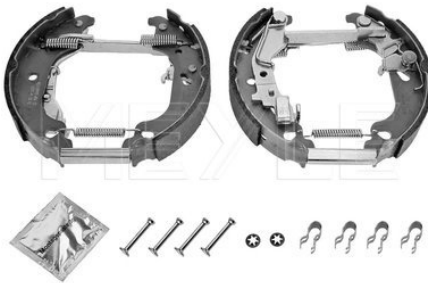

214 533 0013/K | MBS0279

Brake shoe kit

Notes

Diameter [mm]
Width [mm]
Brake System

without wheel brake cylinder
with lever
with spring
Pre-assembled
180
32
Lockheed
Rear Axle

References

71739596
77362295

9948372

Application info

Punto II [09/99-10/09]

Punto II [09/99--]