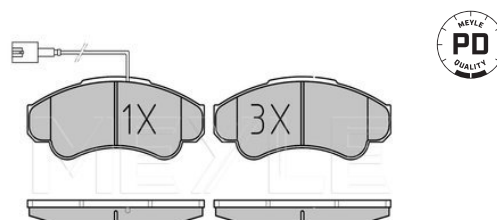

Brake pad set

025 239 1919/PD | MBP1668PD

Notes

Quality	incl. wear warning contact
Thickness [mm]	PREMIUM
Height [mm]	19
Width [mm]	69.6
Number of wear indicators [per axle]	164.7
Brake System	1
	Brembo
	with anti-squeak plate
	Front Axle