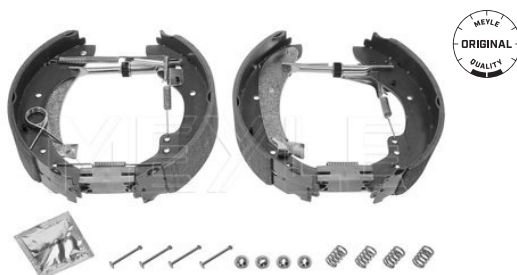

References

77362429

9945885