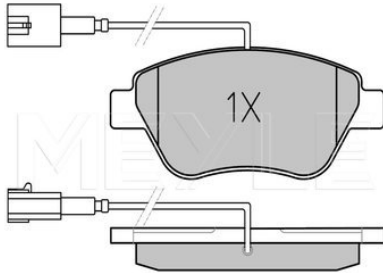

Panda II [09/03--]
Qubo [02/08--]
Stilo [10/01-08/08]
Doblo [119, 223] [03/01--]
Fiorino Nuovo [11/07--]

025 237 0517/W | MBP0422

Brake pad set

Notes

Thickness [mm]
Height [mm]
Width [mm]
Number of wear indicators [per axle]
Warning Contact Length [mm]
Brake System