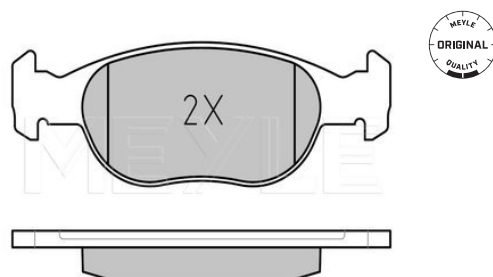

Brake pad set

025 231 8118 | MBP0281

Notes

	not prepared for wear indicator
Thickness [mm]	17.7
Height [mm]	52
Width [mm]	151.4
Brake System	ATE with anti-squeak plate Front Axle