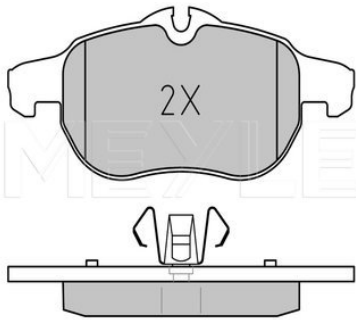

025 234 0220/PD | MBP0335PD

Brake pad set

Notes

Quality	prepared for wear indicator
Thickness [mm]	PREMIUM
Height 2 [mm]	20.6
Height 1 [mm]	70.7
Width 2 [mm]	69.9
Width 1 [mm]	156.4
Brake System	155.1
	ATE
	with anti-squeak plate
	Front Axle

References

77363604	77364224

Application info

Croma II (06/05--)