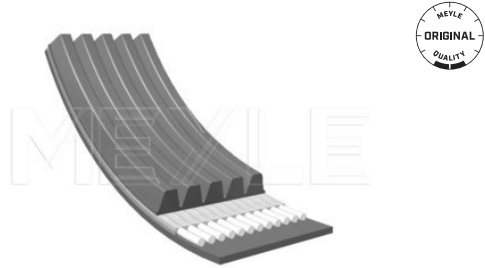

V-ribbed belt

050 005 1150 | MRB0241

Notes

Number of Ribs	5
Length [mm]	1150

References

46818260	55230399
55193795	55232450