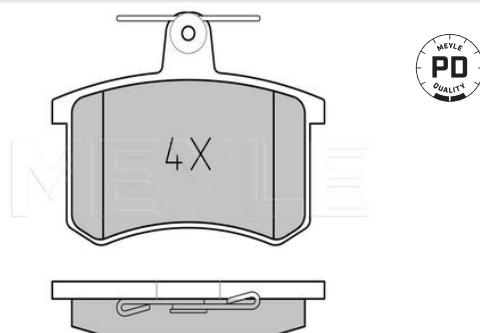

Application info

Croma I [12/85-12/96]