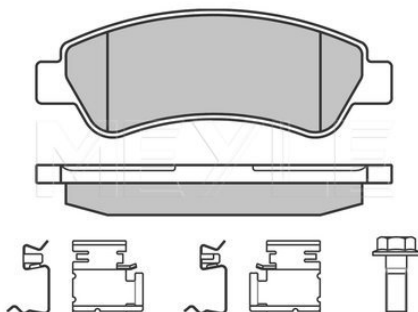

025 244 6519/PD | MBP0596PD

Brake pad set

Notes

Quality
Thickness [mm]
Height [mm]
Width [mm]
Brake System

excl. wear warning contact
PREMIUM
19.1
48.9
136.8
Brembo
with anti-squeak plate
Rear Axle

References

77364016