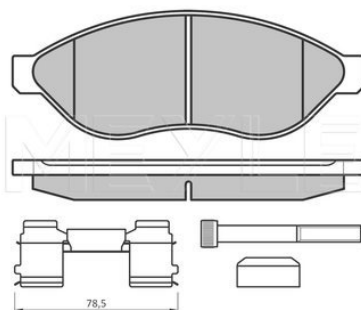

References

77364014

77366019

77364160

77367091

Application info

Ducato [250] [07/06--]

Ducato [250] [07/06--]

2