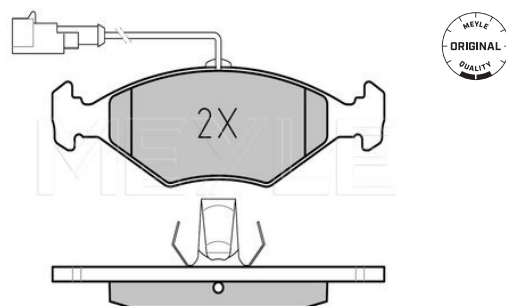

References

71738155	77362311
71738156	9947917
71738157	9947996
77362175	9948037
77362310	9949124