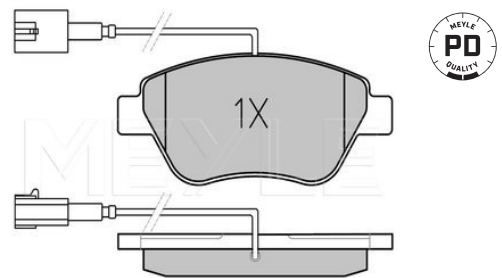

References

77363035
77363942
77363974
77364393

77364394
77364477
77364637

Application info

500 [10/07--]
Bravo [198] [11/06-12/08]
Doblo [119, 223] [03/01-01/10]
Fiorino Nuovo [11/07--]
Grande Punto [10/05-07/12]
Idea [12/03-07/10]

Panda II [09/03--]
Qubo [02/08--]
Stilo [10/01-08/08]
Doblo [119, 223] [03/01--]
Fiorino Nuovo [11/07--]