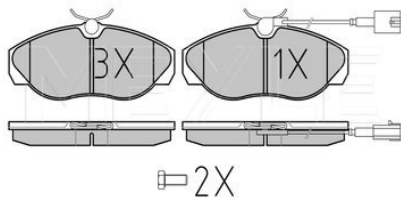

025 236 0219/W | MBP0401

Brake pad set

Notes

Thickness [mm]	incl. wear warning contact
Height [mm]	19.2
Width [mm]	60.8
Number of wear indicators [per axle]	145
Brake System	1
	TRW
	with anti-squeak plate
	Front Axle

References

77362235	9948626

Application info

Ducato [230] [03/94-04/02]

Ducato [230] [03/94-04/02]