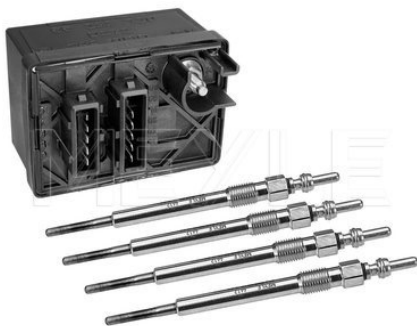

214 880 0004/S | MEX0533

Control unit, glow plug system

Notes

Observe service information	SET
Version	4
Number of Cylinders	79
Height [mm]	60
Width [mm]	12
Operating voltage [V]	85
Length [mm]	11
Number of Poles	

References

51771823	51888255

Parts list

614 860 0010 | MGP0084	Glow plug
214 880 0000 | MEX0529	Control unit, glow plug system

Application info

Grande Punto [10/05-07/12]
Punto Evo [07/08-03/12]

Punto III [03/12--]
Grande Punto [10/05--]