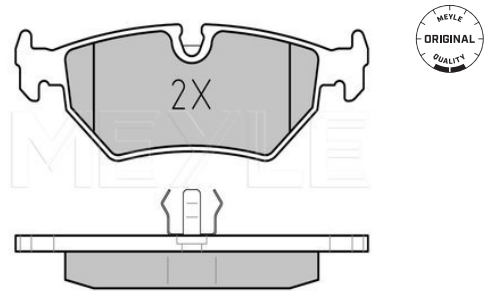

References

9404251248

9404254668