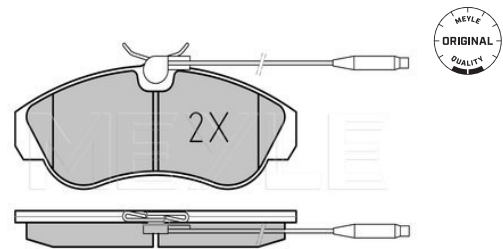

Notes

Thickness [mm]	incl. wear warning contact
Height [mm]	19.2
Width [mm]	64.1
Number of wear indicators [per axle]	159.7
Brake System	2
	TRW
	with anti-squeak plate
	Front Axle