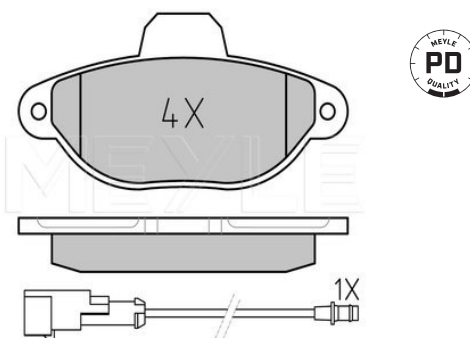

Notes

	incl. wear warning contact
Quality	PREMIUM
Thickness [mm]	17
Height [mm]	55.4
Width [mm]	115
Warning Contact Length [mm]	508
Number of wear indicators [per axle]	1
Brake System	Bendix with anti-squeak plate Front Axle