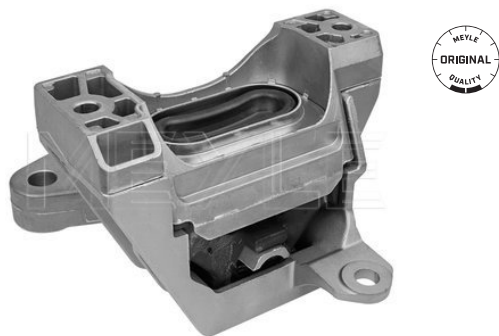

Engine mount

614 030 0026 | MEM0587

Application info

Croma II (06/05--)

Engine mount

614 030 0028 | MEM0697

Notes

Hydro Bearing
Right

References

46832522

Application info

Croma II (06/05--)

Engine mount

614 030 0076 | MEM0699

Notes

Hydro Bearing
Right