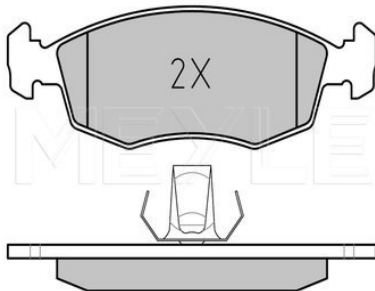

025 235 5218 | MBP0380

Brake pad set

Notes

Thickness [mm]	excl. wear warning contact
Height [mm]	18.1
Width [mm]	52.5
Brake System	151.3
	ATE
	with anti-squeak plate
	Front Axle

References

71738151	77362180
71738152	9948131
77362177	9949125

Application info

Doblo [119, 223] [03/01-01/10]
Linea [06/07--]
Palio / Albea / Siena / Strada [04/96-10/07]

Punto II [09/99-10/09]
Doblo [119, 223] [03/01--]