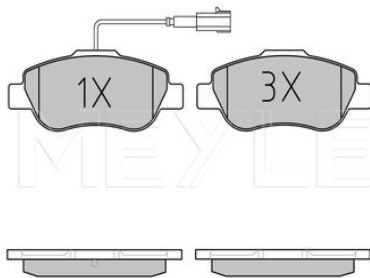

Application info

Linea [06/07--]

025 240 7218 | MBP0516

Brake pad set

Notes

Thickness [mm]
Height [mm]
Width [mm]
Brake System

excl. wear warning contact
17.5
51.7
122.9
Bosch
with anti-squeak plate
Front Axle