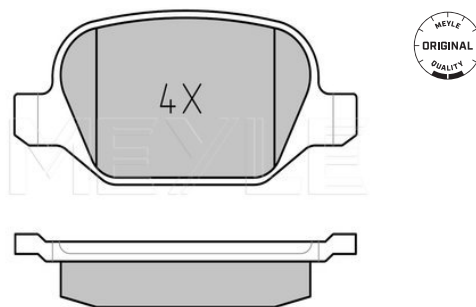

References

77362275	77363341
77362276	9949332
77362675	9951222