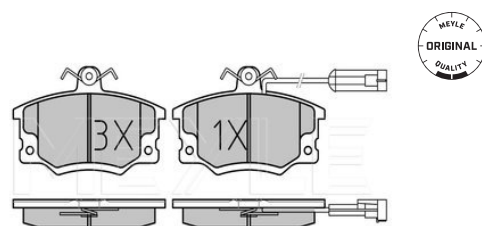

References

71752989	9947600
77362199	9947629
9947118	

Application info

Brava / Bravo [182] [10/95-12/02]

Marea / Multipla [09/96-06/10]

Brake pad set
025 208 3317/W | MBP0038
Notes

	incl. wear warning contact
Thickness [mm]	17.1
Height [mm]	66.5
Width [mm]	103.9
Number of wear indicators [per axle]	2
Brake System	TRW with anti-squeak plate Front Axle