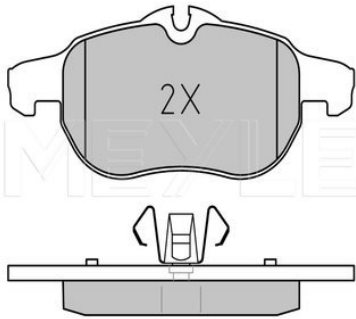

Brake pad set

Notes

Thickness [mm]	20.6
Height 2 [mm]	70.7
Height 1 [mm]	69.9
Width 2 [mm]	156.4
Width 1 [mm]	155.1
Brake System	ATE
	with anti-squeak plate
	Front Axle

References

77363604	77364224
----------	----------