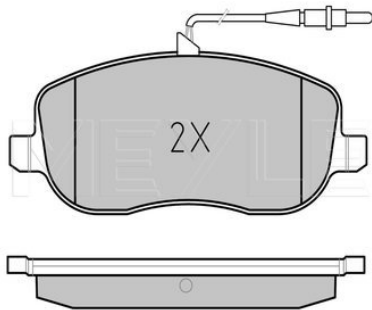

Application info

Ducato [250] [07/06--]

Ducato [250] [07/06--]

025 202 6119/W | MBP0014

Brake pad set

Notes

Thickness [mm]	18.8
Height [mm]	60
Width [mm]	146.6
Number of wear indicators [per axle]	2
Brake System	TRW with anti-squeak plate Front Axle