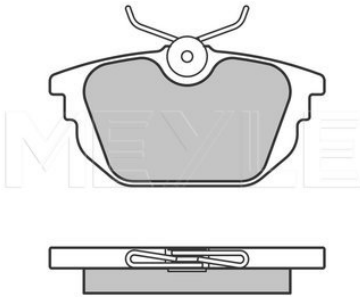

025 231 7714 | MBP0280

Brake pad set

Notes

Thickness [mm]
Height [mm]
Width [mm]
Brake System

excl. wear warning contact
Fist-type Caliper
14.4
44.3
87.1
TRW
with anti-squeak plate
Rear Axle

References

77362087
77362242
77362354

77365939
9947938

Application info

Barchetta [04/95-05/05]
Brava / Bravo [182] [10/95-12/02]
Coupé [11/93-08/00]

Marea / Multipla [09/96-06/10]
Punto I [09/93-06/00]
Tempra / Tipo [07/87-08/96]