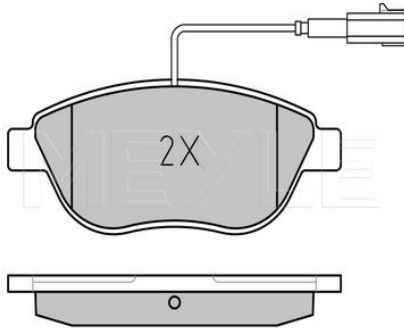

025 237 0918/W | MBP0425

Brake pad set

Notes

Thickness [mm]	with integrated wear sensor
Height [mm]	18.2
Width [mm]	57.4
Number of wear indicators [per axle]	137
Brake System	2
	Bosch
	with anti-squeak plate
	Front Axle

References

77365468	77365716

Application info

Doblo [263] (02/10--)
Fiorino Nuovo [11/07--]
Grande Punto [10/05-07/12]

Punto Evo (07/08-03/12)
Qubo (02/08--)
Fiorino Nuovo [11/07--]