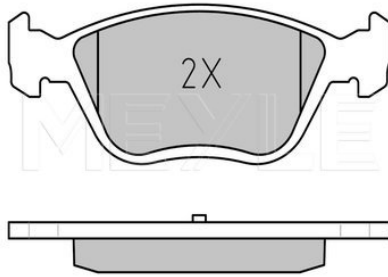

025 232 8919/W | MBP0313

Brake pad set

Notes

Thickness [mm]	19.3
Height 2 [mm]	61.8
Height 1 [mm]	59.1
Width 2 [mm]	155.1
Width 1 [mm]	156.3
Number of wear indicators [per axle]	1
Brake System	ATE with anti-squeak plate Front Axle

References

71752995	77362231
71753039	9948476
77362193	9951217

Application info

Brava / Bravo [182] [10/95-12/02]
Marea / Multipla [09/96-06/10]

Punto II [09/99-10/09]