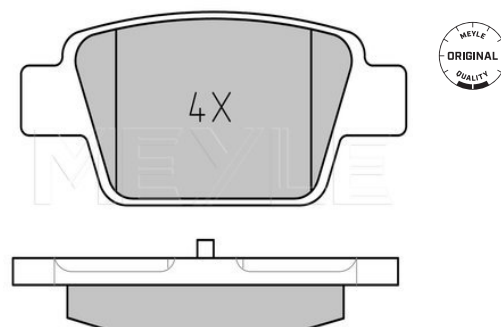

References

71769094	77363518
71770014	77364590
77362271	9949280
77362768	

Application info

 Bravo [198] [11/06-12/08]
 Marea / Multipla [09/96-06/10]

Stilo [10/01-08/08]

Brake pad set
025 238 4218 | MBP0457
Notes