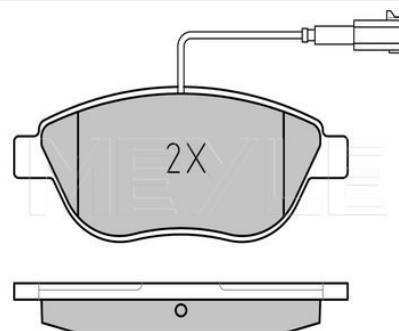

References

77365188	77365808
----------	----------

Application info

Bravo [198] [11/06-12/08]

Brake pad set
025 237 0918/PD | MBP0798PD
Notes

Quality	with integrated wear sensor PREMIUM
Thickness [mm]	18.2
Height [mm]	57.4
Width [mm]	137
Number of wear indicators [per axle]	2
Brake System	Bosch with anti-squeak plate Front Axle