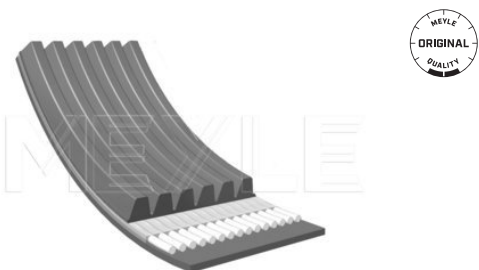

References

96170126 9623684780
9617012680 96238647
9623436980

Application info

Ducato [250] [07/06--]
Scudo I [220] [02/96-12/06]
Ulysse I [220] [06/94-08/02]

Ducato [250] [07/06--]
Scudo I [220] [02/96-12/06]