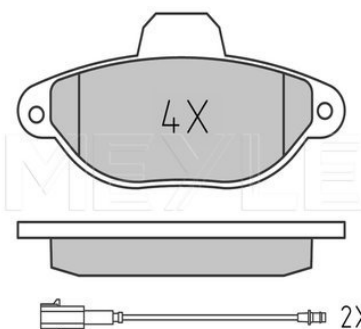

Brake pad set

Ø25 237 1418 | MBP1713

Application info

Bravo [198] [11/06-12/08]

Marea / Multipla [09/96-06/10]

Brake pad set

Ø25 214 3616 | MBP1598

Notes

	incl. wear warning contact
Thickness [mm]	16.9
Height [mm]	55.5
Width [mm]	114.8
Number of wear indicators [per axle]	2
Warning Contact Length [mm]	210
Brake System	BOSCH with anti-squeak plate Front Axle

References

77364635

77365816

Application info

500 [10/07--]

Brake pad set

Ø25 244 6819-2/PD | MBP0822PD

Notes

	with accessories
	incl. wear warning contact
	PREMIUM
Quality	
Thickness [mm]	19.1
Height [mm]	61.5
Width [mm]	169.2
Number of wear indicators [per axle]	2
Warning Contact Length [mm]	155
Brake System	Brembo with anti-squeak plate Front Axle