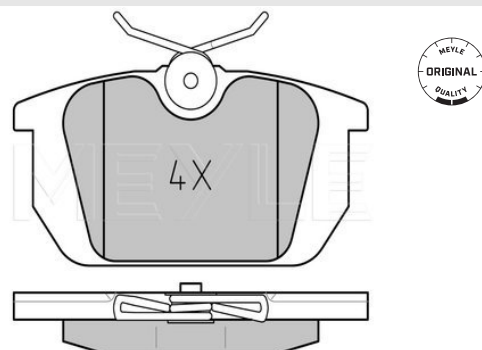

Notes

	not prepared for wear indicator
	Fist-type Caliper
Thickness [mm]	14.4
Height [mm]	44.3
Width [mm]	87.1
Brake System	TRW with anti-squeak plate Rear Axle