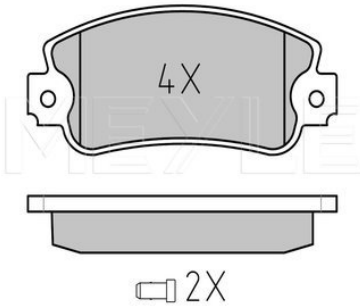

025 237 7518 | MBP0447

Brake pad set

Application info

Palio / Albea / Siena / Strada [04/96-10/07]

025 209 5018/W | MBP0054

Brake pad set

Notes

Thickness [mm]	incl. wear warning contact 18
Height [mm]	47.3
Width [mm]	108.8
Number of wear indicators [per axle]	2
Brake System	Bendix with anti-squeak plate Front Axle

References

5892309	77362266
5892310	792589
5951660	792725
5951671	793325
71748384	9938853

Application info

131 [10/74-04/85]
Panda I [10/80-07/04]
Regata / Ritmo II [10/82-12/90]

Ritmo I [01/78-07/89]
Uno [146A/E/Kasten] [01/83-06/06]
Panda I [03/80-07/04]