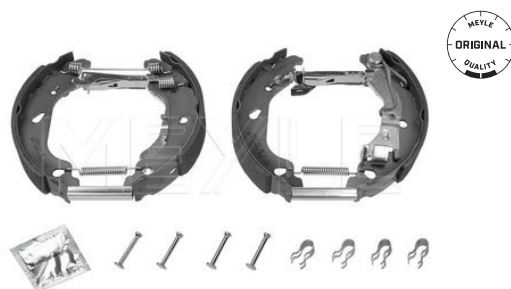

Brake shoe kit

214 533 0018/K | MBS0062

Notes

without wheel brake cylinder
with accessories
with lever
Pre-assembled
180
32
Lockheed
Rear Axle

Diameter [mm]
Width [mm]
Brake System

References

77362296

9948373