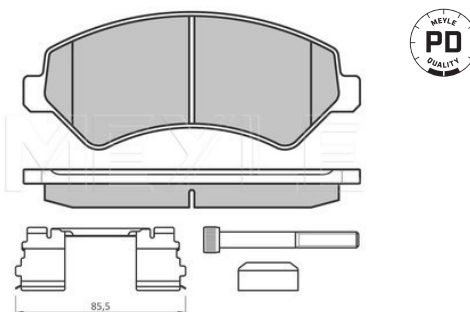

Brake pad set

025 244 6619-2/PD | MBP1670PD

Notes

Quality
Thickness [mm]
Height [mm]
Width [mm]
Number of wear indicators [per axle]
Warning Contact Length [mm]
Brake System

with accessories
incl. wear warning contact
PREMIUM
19.1
69.1
169.2
1
155
Brembo
with screws
with anti-squeak plate
Front Axle

References

77364015	77366021
77364161	77366023
77364318	77367093
77364319	

Application info

Ducato [250] [07/06--]

Ducato [250] [07/06--]

Brake pad set

025 244 6619/W2 | MBP0598

Notes

Thickness [mm]
Height [mm]
Width [mm]
Warning Contact Length [mm]
Number of wear indicators [per axle]
Brake System

with accessories
incl. wear warning contact
19.1
69.1
169.2
155
1
Brembo
with screws
with anti-squeak plate
Front Axle