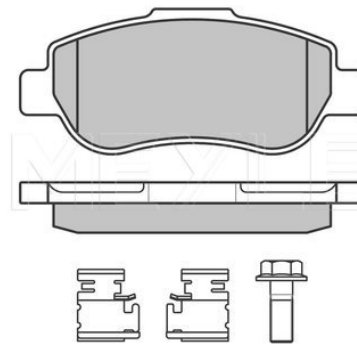

Application info

500 [10/07--]
Doblo [119, 223] [03/01-01/10]
Panda II [09/03--]

Doblo [119, 223] [03/01--]
Panda II [09/03--]

Brake pad set

025 240 7217/W | MBP0515

Notes

	incl. wear warning contact
Thickness [mm]	17.9
Height 2 [mm]	51.7
Width [mm]	122.8
Warning Contact Length [mm]	198
Brake System	Bosch with anti-squeak plate Front Axle