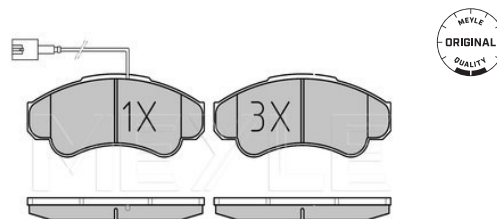

Thickness [mm]	incl. wear warning contact
Height [mm]	19
Width [mm]	69.6
Number of wear indicators [per axle]	164.7
Brake System	1
	Brembo
	with anti-squeak plate
	Front Axle

References

71752978	9949362
77362216	9949517
77364859	