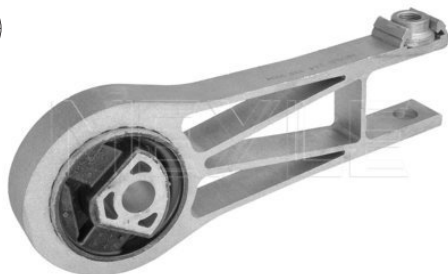

214 030 0034 | MEM0367

Engine mount

Notes

Rubber-metal Bearing
Body side
Lower

References

1343262080

1352888080

Counterpart

214 030 0035 | MEM0635

Application info

Ducato [250] [07/06--]

Ducato [250] [07/06--]