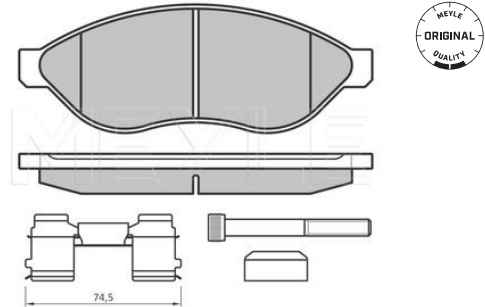

Brake pad set

025 244 6819/W1 | MBP0599

Notes

Thickness [mm]
Height [mm]
Width [mm]
Warning Contact Length [mm]
Number of wear indicators [per axle]
Brake System

with accessories
incl. wear warning contact
19.1
61.5
169.2
155
2
Brembo
with anti-squeak plate
Front Axle

References

77367092