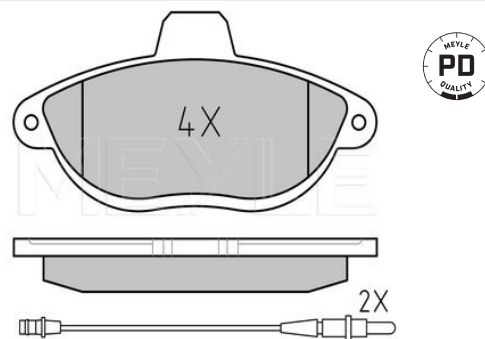

Brake pad set

025 218 0119/W | MBP0197

Application info

Scudo I [220] [02/96-12/06]
Ulysse I [220] [06/94-08/02]

Scudo I [220] [02/96-12/06]

Brake pad set

025 230 4218/PD | MBP1583PD

Notes

Thickness [mm]	19
Height [mm]	68.8
Width [mm]	139.6
Number of wear indicators [per axle]	2
Brake System	Bendix with anti-squeak plate Front Axle