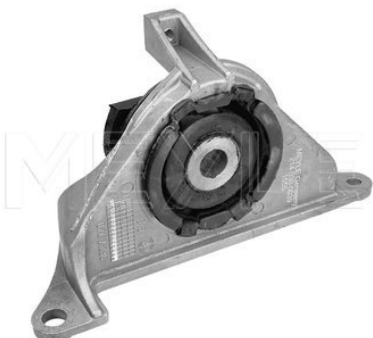

214 030 0039 | MEM0621

Engine mount

Notes

Rubber-metal Bearing
Transmission End
Left

References

46528865
46809633

46844207

Application info

Idea [12/03-07/10]
Punto II [09/99-10/09]

Punto II [09/99--]