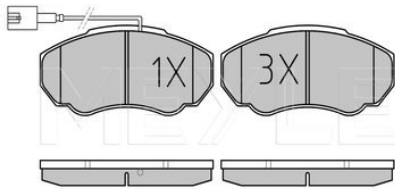

025 239 1719/W | MBP0472

Brake pad set

Notes

Thickness [mm]	incl. wear warning contact
Height [mm]	19.1
Width [mm]	65.8
Number of wear indicators [per axle]	140.5
Brake System	1
	Brembo
	with anti-squeak plate
	Front Axle

References

71752979	9949409
77362219	9949482
77364862	9949516

Application info

Ducato [230] [03/94-04/02]
Ducato [244] [04/02-07/06]
Ducato [250] [07/06--]

Ducato [230] [03/94-04/02]
Ducato [244] [04/02--]
Ducato [250] [07/06--]