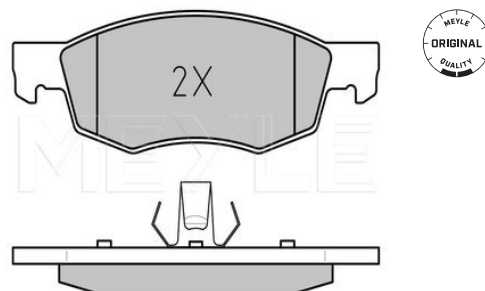

References

71770964	77363496
77362205	9948870