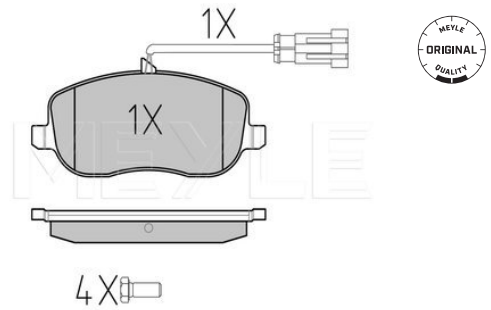

Brake pad set

025 242 9419/W | MBP0559

Notes

Thickness [mm]
Height [mm]
Width [mm]
Brake System

with integrated wear sensor
19.3
60
146.6
TRW
with anti-squeak plate
Front Axle

References

77363627

Application info

Croma II [06/05--]

Brake pad set

025 237 0517/PD | MBP1587PD

Notes

Thickness [mm]
Height [mm]
Width [mm]
Number of wear indicators [per axle]
Warning Contact Length [mm]
Brake System

incl. wear warning contact
17.7
53.1
122.7
1
216
Bosch
with anti-squeak plate
Front Axle