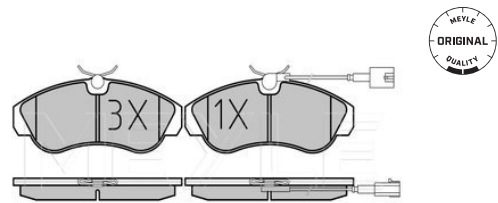

Notes

Thickness [mm]	incl. wear warning contact 19.2
Height [mm]	64.1
Width [mm]	159.7
Number of wear indicators [per axle]	1
Brake System	TRW with anti-squeak plate Front Axle