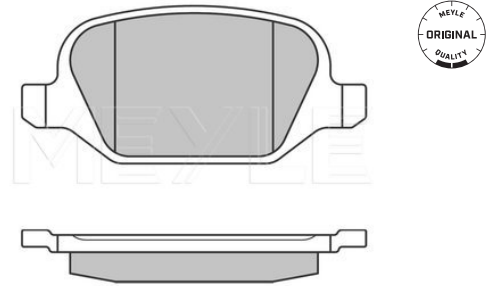

Brake pad set

025 244 6519/PD | MBP0596PD

Application info

Ducato [250] [07/06--]

Ducato [250] [07/06--]

Brake pad set

025 236 0113 | MBP0400

Notes

Thickness [mm]
Height [mm]
Width [mm]
Brake System

excl. wear warning contact
13.7
43.9
95.8
TRW
with anti-squeak plate
Rear Axle

References

77363445
77364024

77364961

Application info

500 [10/07--]

Panda II [09/03--]

Brake pad set

025 236 0113/PD | MBP0400PD

Notes

Quality
Thickness [mm]
Height [mm]
Width [mm]
Brake System

excl. wear warning contact
PREMIUM
13.7
43.9
95.8
TRW
with anti-squeak plate
Rear Axle