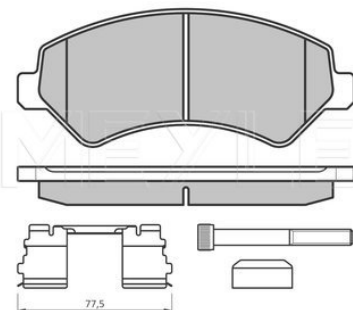

025 244 6619-1/PD | MBP1669PD

Brake pad set

Notes

Quality
Thickness [mm]
Height [mm]
Width [mm]
Number of wear indicators [per axle]
Warning Contact Length [mm]
Brake System

with accessories
incl. wear warning contact
PREMIUM
19.1
69.1
169.2
1
155
Brembo
with screws
with anti-squeak plate
Front Axle

References

71770040	77366022

Application info

Ducato [250] [07/06--]

Ducato [250] [07/06--]