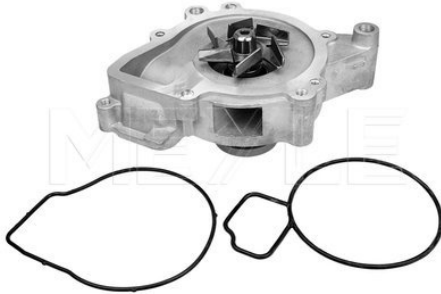

613 600 0004 | MWP0457

Water pump

Notes

with seal

References

71739401

71751273

Application info

Croma II (06/05--)