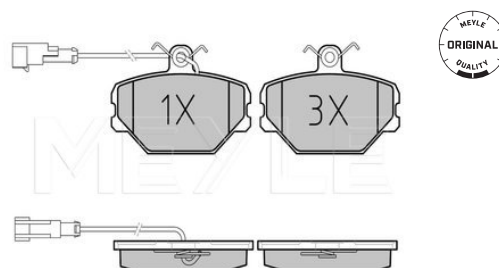

Brake pad set

025 211 0016/W | MBP0075

Notes

	incl. wear warning contact
Thickness [mm]	16.7
Height [mm]	63.2
Width [mm]	90
Number of wear indicators [per axle]	1
Brake System	TRW with anti-squeak plate Front Axle