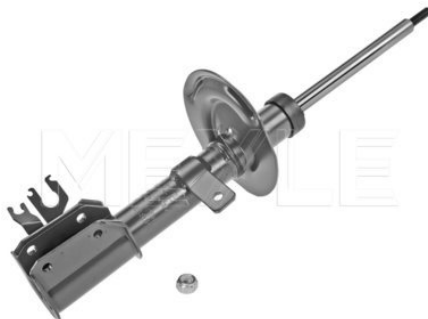

Counterpart

226 623 0010 | MSA0180

Application info

Panda II [09/03--]

Panda II [09/03--]

226 623 0010 | MSA0180

Shock absorber

Notes