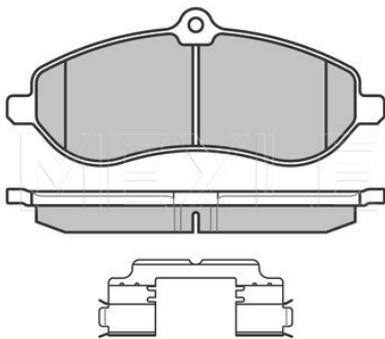

025 245 9518/W | MBP0635

Brake pad set

Notes

Thickness [mm]	18.5
Height [mm]	67.3
Width [mm]	162
Warning Contact Length [mm]	300
Number of wear indicators [per axle]	1
Brake System	TRW with anti-squeak plate Front Axle

References

77364511	9467548887
77364512	9467548987

Application info

Scudo II [270] [01/07--]

Scudo II [270] [01/07--]