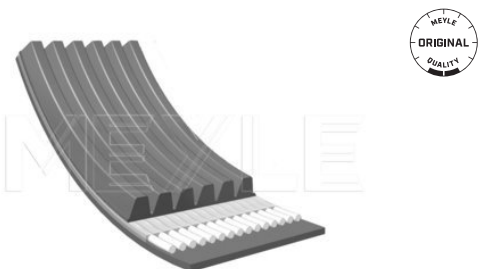

References

55185802	71736242
55191004	71739512
55191005	

Application info

Bravo [198] [11/06-12/08]

Stilo [10/01-08/08]