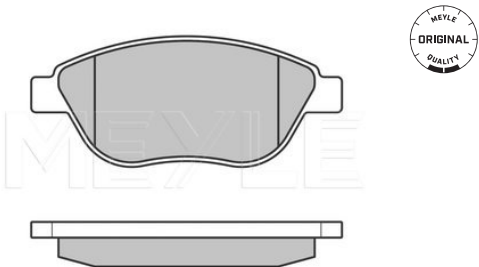

Notes

Thickness [mm]	with acoustic wear warning
Height [mm]	19.2
Width [mm]	57.2
Number of wear indicators [per axle]	136.8
Brake System	1 Bosch with anti-squeak plate Front Axle