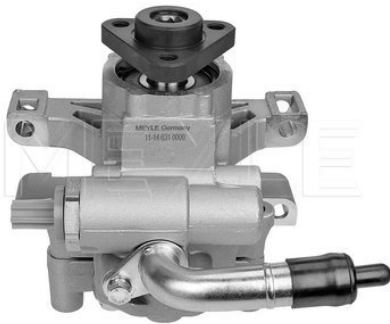

11-14 631 0000 | MHP0121

Hydraulic pump, P/S

Notes

Operating Pressure [bar]

Hydraulic
115

References

71790904

9661768080

Application info

Ducato [250] [07/06--]

Ducato [250] [07/06--]