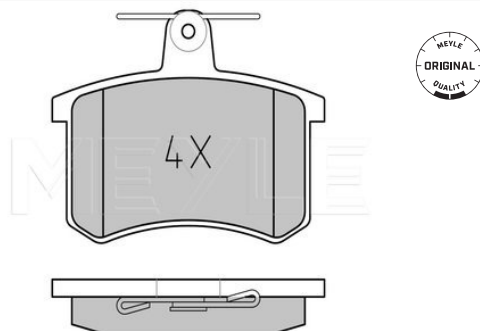

Brake pad set

025 211 4416 | MBP0082

Notes

Thickness [mm]	16.6
Height [mm]	67
Width [mm]	87
Brake System	TRW with anti-squeak plate Rear Axle

References

5892650	9939503
60743565	9940969
60743578	9941211
77362187	9941873
82444381	9945629
82444382	

Application info

Croma I [12/85-12/96]

Brake pad set

025 211 4416/PD | MBP0082PD

Notes

Quality	excl. wear warning contact PREMIUM
Thickness [mm]	16.6
Height [mm]	67
Width [mm]	87
Brake System	TRW with anti-squeak plate Rear Axle

References

5892650	9939503
60743565	9940969
60743578	9941211
77362187	9941873
82444381	9945629
82444382