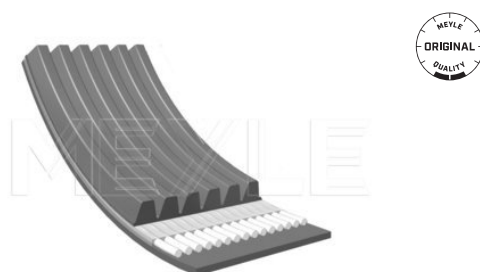

Application info

Palio / Albea / Siena / Strada [04/96-10/07]

V-ribbed belt
050 006 1830 | MRB0473
Notes

 Number of Ribs 6
 Length [mm] 1830

References

46429930	46749664
46474064	60815622

Application info

Brava / Bravo [182] [10/95-12/02]