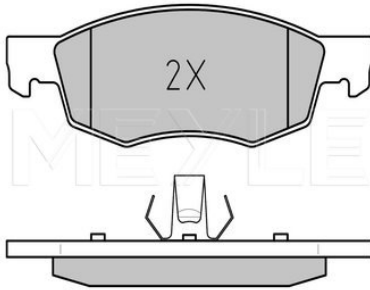

Brake pad set

Application info

Doblo (119, 223) (03/01-01/10)

Doblo (119, 223) (03/01--)

025 238 4218/PD | MBP0457PD

Brake pad set

Notes

Quality
Thickness [mm]
Height [mm]
Width 2 [mm]
Width 1 [mm]
Brake System