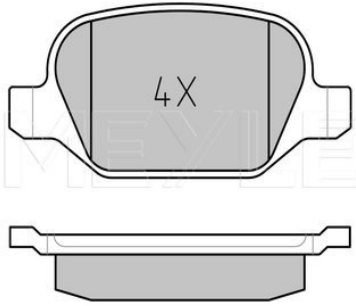

025 235 1716 | MBP0369

Brake pad set

Application info

Linea [06/07--]

025 235 1716/PD | MBP0369PD

Brake pad set

Notes

Quality
Thickness [mm]
Height [mm]
Width [mm]
Brake System

excl. wear warning contact
PREMIUM
16.5
43.9
95.7
TRW
with anti-squeak plate
Rear Axle

References

77362275
77362276
77362675

77363341
9949332
9951222

Application info

Linea [06/07--]