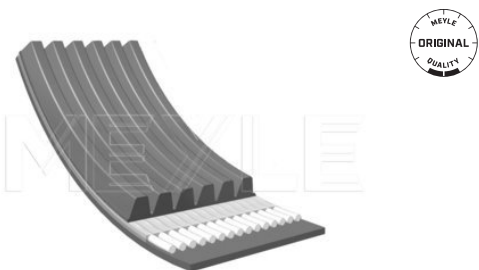

References

9624233880

Application info

Ducato [244] [04/02-07/06]

Ducato [244] [04/02--]