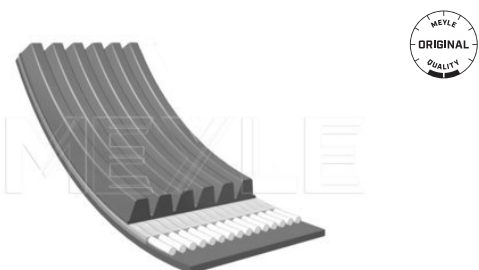

References

46439000 96242338
71749420 9624233880

Application info

Ducato [230] [03/94-04/02]
Marea / Multipla [09/96-06/10]

Ulysse I [220] [06/94-08/02]
Ducato [230] [03/94-04/02]

V-ribbed belt

050 006 1100 | MRB0359

Notes

Number of Ribs 6
Length [mm] 1100