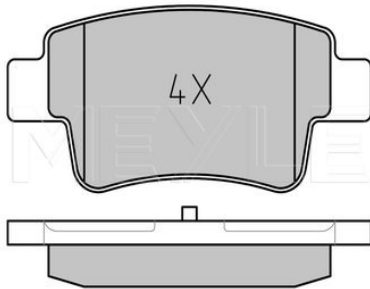

025 243 4917/W | MBP0581

Brake pad set

Notes

Thickness [mm]
Height [mm]
Width [mm]
Warning Contact Length [mm]
Number of wear indicators [per axle]
Brake System

with accessories
incl. wear warning contact
17.6
47
101.8
163
2
Bosch
with anti-squeak plate
Rear Axle

References

77363959
77365464

77365886

Application info

Grande Punto [10/05-07/12]
Punto Evo [07/08-03/12]

Punto III [03/12--]