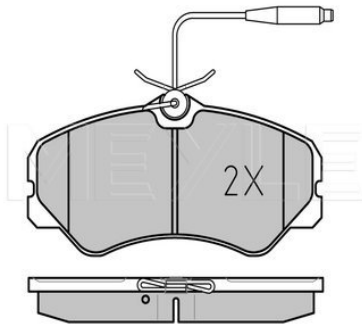

025 212 0519/W | MBP0093

Brake pad set

Notes

Thickness [mm]
Height [mm]
Width [mm]
Number of wear indicators [per axle]
Brake System

incl. wear warning contact
19.5
71.6
145
2
TRW
with anti-squeak plate
Front Axle

References

9940092
9940566
9940999
9941207

9941208
9945070
9945076
994999

Application info

Ducato / Talento [290] [03/89-05/94]

Ducato / Talento [290] [03/89-05/94]