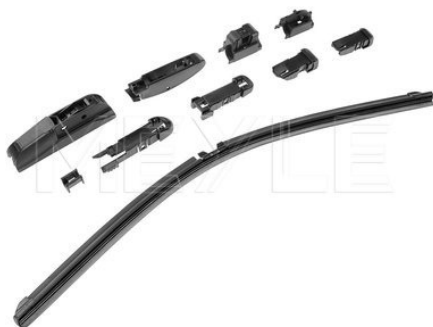

 Observe service information
 Length [in]
 Length [mm]

 Flat bar wiper blade
 Flat wiper blade
 25
 625
 Front

029 625 2500 | MBL0058

Wiper Blade

Application info

Croma II (08/05--)

029 650 2600 | MBL0036

Wiper Blade