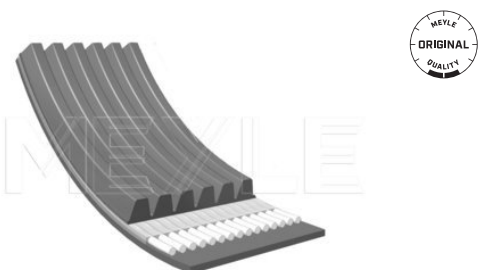

V-ribbed belt

050 006 1070 | MRB0352

Notes

Number of Ribs 6
Length [mm] 1070

References

9615208280

Application info

Ulysse I [220] [06/94-08/02]