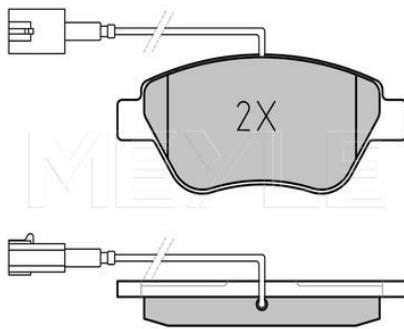

025 237 0617/W | MBP0423

Brake pad set

Notes

Thickness [mm]	with integrated wear sensor
Height [mm]	17.8
Width [mm]	53.3
Number of wear indicators [per axle]	122.8
Brake System	2
	Bosch
	with anti-squeak plate
	Front Axle

References

77365543

Application info

Punto Evo (07/08-03/12)

025 237 1418 | MBP1713

Brake pad set

Notes

Thickness [mm]	incl. wear warning contact
Height [mm]	17.6
Width [mm]	42.9
Number of wear indicators [per axle]	94.8
Warning Contact Length [mm]	2
Brake System	163
	BOSCH
	with anti-squeak plate
	Rear Axle

References

77365809