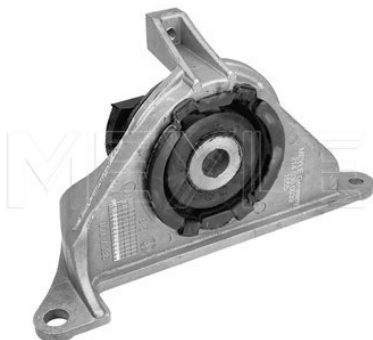

214 030 0039 | MEM0621

Mount, automatic transmission

Notes

Rubber-metal Bearing
Transmission End
Left

References

46528865	46844207
46809633