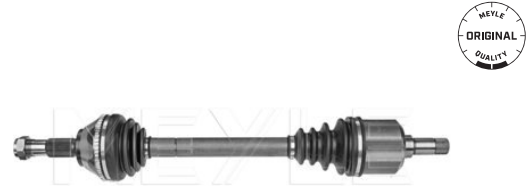

Drive shaft

40-14 498 0018 | MDS0045

Notes

Number of Teeth, ABS ring	54
Seal Diameter [mm]	70
Length [mm]	761
Outer teething differential side	41
Outer gearing wheel side	35
Front Axle Left	

References

1478551080	1487937088

Counterpart

40-14 498 0029 | MDS0131