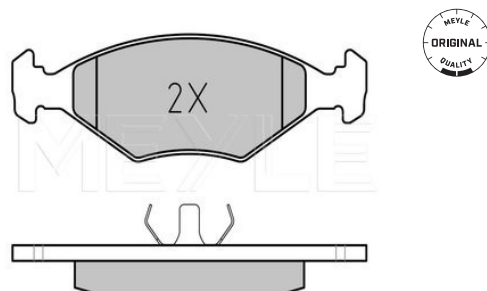

Brake pad set

025 211 9318 | MBP0090

Notes

Thickness [mm]	18
Height [mm]	49
Width [mm]	151.3
Brake System	ATE with anti-squeak plate Front Axle

References

5882984	71738153
5888528