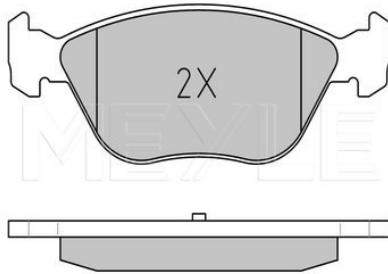

 Cinquecento / Seicento [07/91-01/10]
 Panda II [09/03--]
 Punto I [09/93-06/00]
 Punto II [09/99--]

025 216 3619/W | MBP0169

Brake pad set

Notes

Thickness [mm]	19.3
Height 2 [mm]	61.8
Height 1 [mm]	59.1
Width 2 [mm]	155.1
Number of wear indicators [per axle]	2
Width 1 [mm]	156.3
Brake System	ATE with anti-squeak plate Front Axle