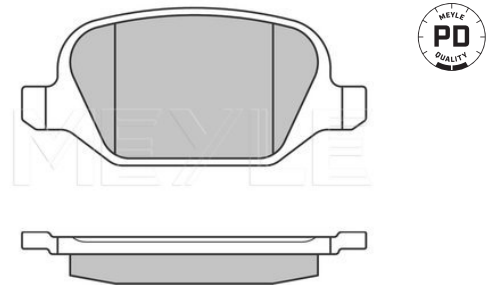

References

77363445
77364024

77364961

Application info

500 [10/07--]

Panda II [09/03--]

2