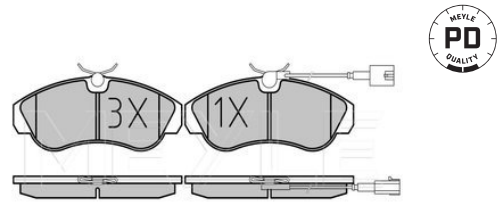

Brake pad set

025 236 0319/PD | MBP1667PD

Notes

Quality	incl. wear warning contact PREMIUM
Thickness [mm]	19.2
Height [mm]	64.1
Width [mm]	159.7
Number of wear indicators [per axle]	1
Brake System	TRW with anti-squeak plate Front Axle