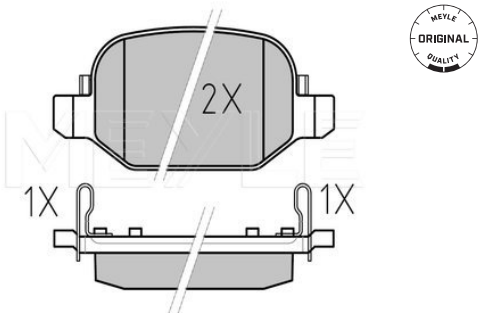

Notes

Thickness [mm]	with acoustic wear warning
Height [mm]	17
Width [mm]	43.9
Brake System	95.9 TRW with anti-squeak plate Rear Axle