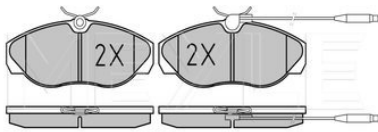

025 217 9719/W | MBP0195

Brake pad set

Notes

Thickness [mm]	incl. wear warning contact
Height [mm]	19.2
Width [mm]	60.8
Number of wear indicators [per axle]	145
Brake System	2
	TRW
	with anti-squeak plate
	Front Axle

References

71752980	9945788
77362212	

Application info

Ducato [230] [03/94-04/02]

Ducato [230] [03/94-04/02]