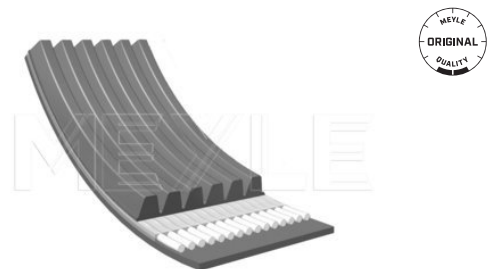

References

500345344	99461393

Application info

Ducato [230] [03/94-04/02]

Ducato [230] [03/94-04/02]