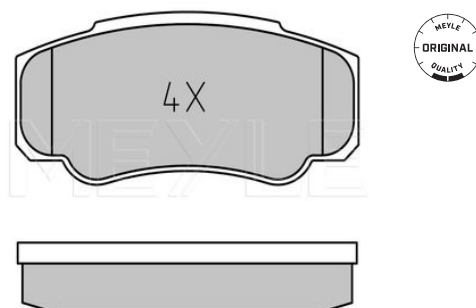

Brake pad set

025 239 2120 | MBP0474

Notes

Thickness [mm]	excl. wear warning contact
Height [mm]	20.1
Width [mm]	49.8
Brake System	109.5
	Brembo
	with anti-squeak plate
	Rear Axle

References

77362274	9949408
9949407