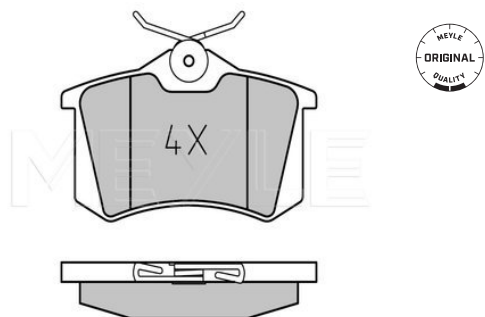

9467648988

2

025 209 6117 | MBP0057

Brake pad set

Application info

Ulysse II [179] [08/02-06/11]

025 209 6117/PD | MBP0057PD

Brake pad set