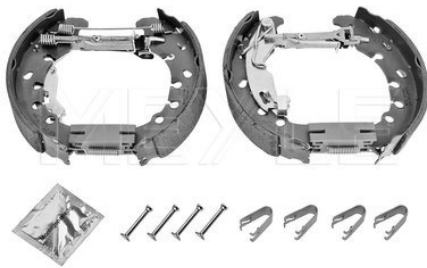

214 533 0010/K | MBS0276

Brake shoe kit

Notes

Diameter [mm]
Width [mm]
Brake System

without wheel brake cylinder
with lever
with spring
Pre-assembled
203.2
38
Lockheed
Rear Axle

References

77362449
77362929
77363855

77364029
77364744

Application info

Fiorino Nuovo [11/07--]
Grande Punto [10/05-07/12]
Idea [12/03-07/10]
Panda II [09/03--]
Panda III [02/12--]

Punto Evo [07/08-03/12]
Punto II [09/99-10/09]
Punto III [03/12--]
Qubo [02/08--]
Fiorino Nuovo [11/07--]