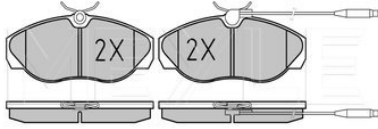

025 217 9719/PD | MBP1664PD

Brake pad set

Notes

Quality	incl. wear warning contact
Thickness [mm]	PREMIUM
Height [mm]	19.2
Width [mm]	60.8
Number of wear indicators [per axle]	145
Brake System	2
	TRW
	with anti-squeak plate
	Front Axle

References

71752980	9945788
77362212	

Application info

Ducato [230] [03/94-04/02]

Ducato [230] [03/94-04/02]