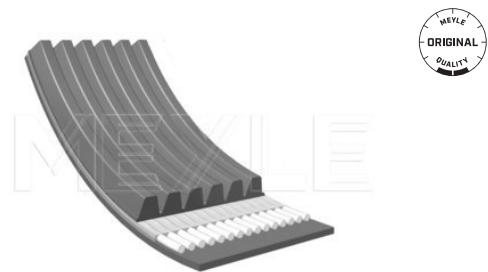

References

9634765180 9654114480
9641705880

Application info

Doblo [263] [02/10--]
Linea [06/07--]
Scudo I [220] [02/96-12/06]

Doblo [263] [11/09--]
Scudo I [220] [02/96-12/06]

V-ribbed belt

050 004 0922/E | MRB0105

Notes

Number of Ribs Permanently elastic
Length [mm] 4
922