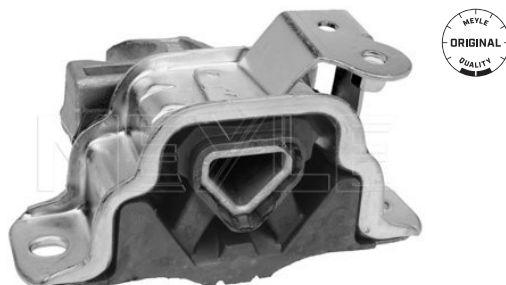

Engine mount

214 030 0013 | MEM0353

Notes

Rubber-metal Bearing
Left

References

55700435

Application info

Grande Punto [10/05-07/12]

Punto Evo [07/08-03/12]

Engine mount

214 030 0017 | MEM0356

Notes

Rubber-metal Bearing
Lower
Rear