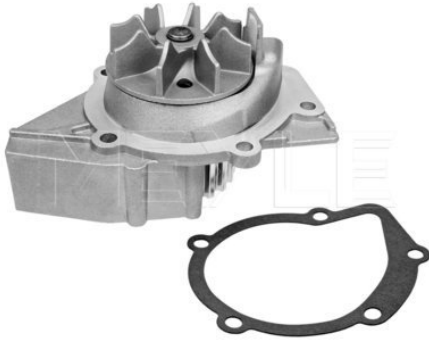

11-13 220 0001 | MWP0079

Water pump

Notes

Quality
Number of Teeth

for toothed belt drive
with seal
Sealed with SiC/SiC
20

References

9569147388

Application info

Ducato [230] [03/94-04/02]
Ducato [244] [04/02-07/06]
Scudo I [220] [02/96-12/06]
Ulysse I [220] [06/94-08/02]

Ulysse II [179] [08/02-06/11]
Ducato [230] [03/94-04/02]
Ducato [244] [04/02--]
Scudo I [220] [02/96-12/06]