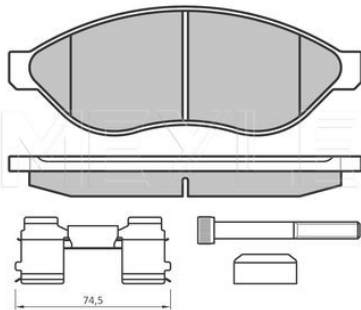

025 239 8119/W | MBP0492

Brake pad set

Application info
500L (09/12--)

025 220 4119 | MBP1711

Brake pad set

Notes

Thickness [mm]	incl. wear warning contact
Height [mm]	18.8
Width [mm]	48.7
Number of wear indicators [per axle]	136.8
Warning Contact Length [mm]	2
	200
	with anti-squeak plate
	Rear Axle

References

77366679

Application info

Ducato [250] (07/06--)

Ducato [250] (07/06--)

025 244 6819-1/PD | MBP0813PD

Brake pad set

Notes

Quality	with accessories
Thickness [mm]	incl. wear warning contact
Height [mm]	PREMIUM
Width [mm]	19.1
Warning Contact Length [mm]	61.5
Number of wear indicators [per axle]	169.2
Brake System	155
	2
	Brembo
	with anti-squeak plate
	Front Axle

References

77367092

Application info

Ducato [250] (07/06--)

Ducato [250] (07/06--)