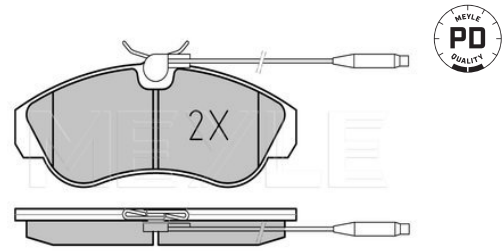

Bravo [198] [11/06-12/08]

Stilo [10/01-08/08]

Brake pad set

025 217 9919/PD | MBP1665PD

Notes

Quality	incl. wear warning contact
Thickness [mm]	PREMIUM
Height [mm]	19.2
Width [mm]	64.1
Number of wear indicators [per axle]	159.7
Brake System	2
	TRW
	with anti-squeak plate
	Front Axle