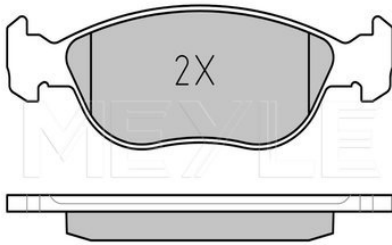

025 219 2818 | MBP0229

Brake pad set

Notes

Thickness [mm]
Height 2 [mm]
Height 1 [mm]
Width 2 [mm]
Width 1 [mm]
Brake System

not prepared for wear indicator
17.9
52.3
52.5
156.4
156.3
ATE
with anti-squeak plate
Front Axle

References

71752986	77363321
71769140	9948623
77362149	9949555
77362269	

Application info

Grande Punto [10/05-07/12]
Punto II [09/99-10/09]

Punto II [09/99--]