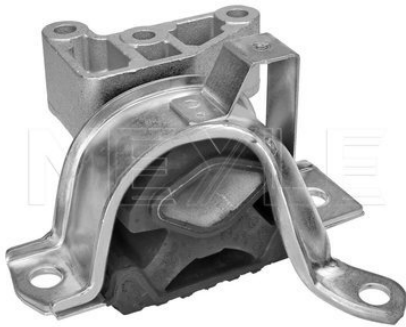

214 030 0059 | MEM0808

Engine mount

Notes

Rubber-metal Bearing
Right

References

51739520

Application info

500 [10/07--]