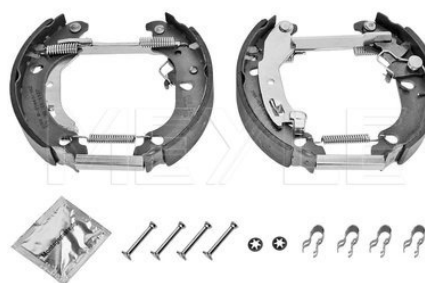

References

77362491

Application info

Panda II [09/03--]

Panda II [09/03--]