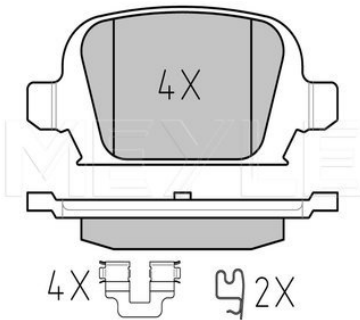

025 232 8414 | MBP0312

Brake pad set

Notes

Thickness [mm]
Height [mm]
Width [mm]
Number of wear indicators [per axle]
Brake System

with acoustic wear warning
14
43.8
95.6
2
TRW
with bracket
with anti-squeak plate
Rear Axle

References

71752988
77362270
77364961

9948417
9949335

Application info

500 [10/07--]
Panda II [09/03--]

Punto II [09/99-10/09]