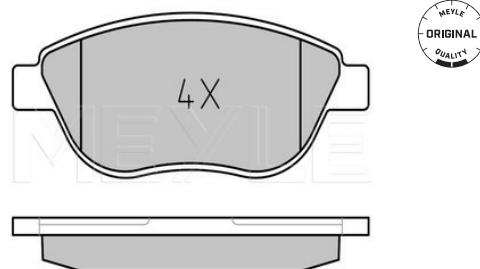

Brake pad set

025 237 0819 | MBP0424

Notes

Thickness [mm]	excl. wear warning contact
Height [mm]	19.2
Width [mm]	57.2
Brake System	136.8
	Bosch
	with anti-squeak plate
	Front Axle

References

77362743	77364897
77364281