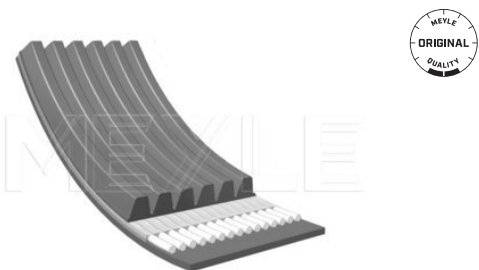

References

9641705880 9642383880