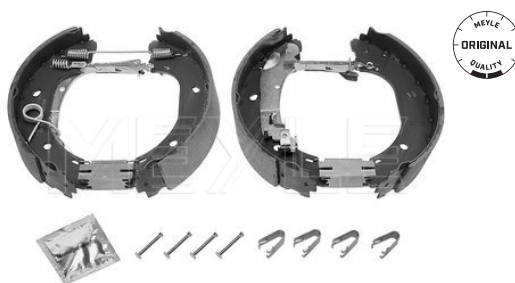

References

77362286   9949490

Application info

Ducato [230] [03/94-04/02]

Ducato [244] [04/02-07/06]

Ducato [230] [03/94-04/02]

Ducato [244] [04/02--]