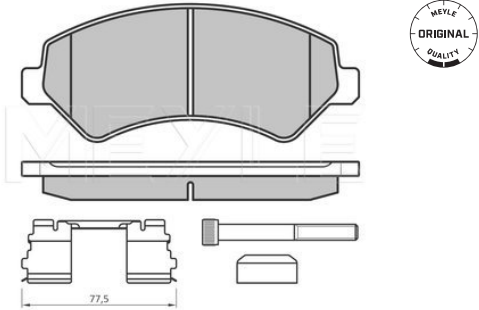

Brake pad set

025 244 6619/W1 | MBP0597

Notes

Thickness [mm]	with accessories incl. wear warning contact
Height [mm]	19.1
Width [mm]	69.1
Warning Contact Length [mm]	169.2
Number of wear indicators [per axle]	155
Brake System	1 Brembo with screws with anti-squeak plate Front Axle