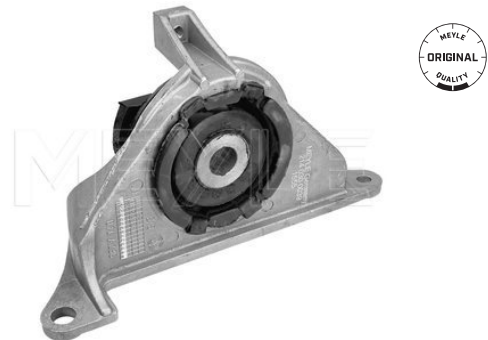

Mount, automatic transmission

214 030 0039 | MEM0621

Application info

Idea [12/03-07/10]
Punto II [09/99-10/09]

Punto II [09/99--]

Mount, manual transmission

214 030 0039 | MEM0621

Notes

Rubber-metal Bearing
Transmission End
Left

References

46528865
46809633

46844207

Application info

Idea [12/03-07/10]
Punto II [09/99-10/09]

Punto II [09/99--]

3