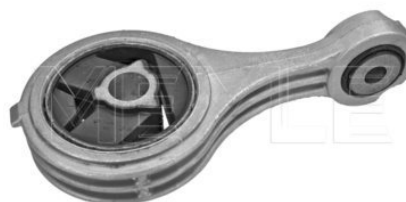

References

46528871

46844208