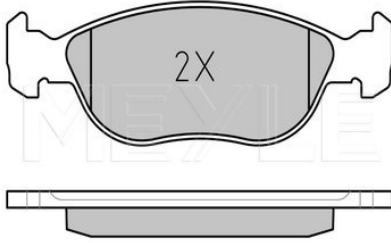

025 219 2717/W | MBP0228

Brake pad set

Notes

Thickness [mm]	incl. wear warning contact
Height [mm]	17.9
Width [mm]	52
Number of wear indicators [per axle]	156.3
Brake System	1
	ATE
	with anti-squeak plate
	Front Axle

References

71753041	77362316
71753042	9947124
77362090	9947630
77362186	9949048

Application info

Barchetta [04/95-05/05]
Brava / Bravo [182] [10/95-12/02]

Marea / Multipla [09/96-06/10]
Punto I [09/93-06/00]