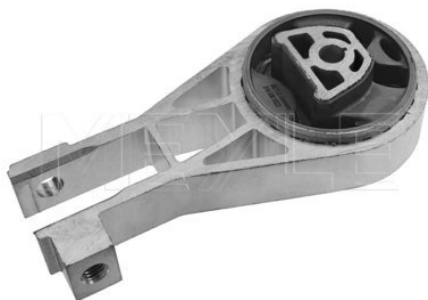

214 030 0067 | MEM0835

Engine mount

Application info

Idea [12/03-07/10]
Punto II [09/99-10/09]

Punto II [09/99--]

214 030 0023 | MEM0360

Engine mount

Notes

Rubber-metal Bearing
Transmission End
Left Front

References

50510781

55703436

Application info

Grande Punto [10/05-07/12]