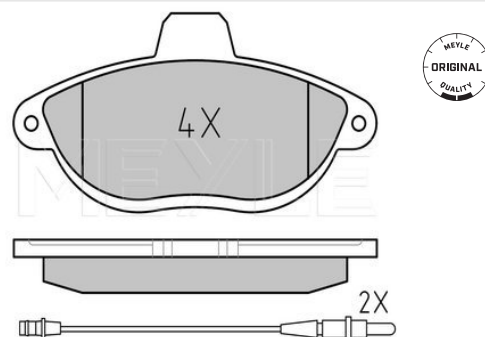

 Scudo I [220] [02/96-12/06]
 Ulysse I [220] [06/94-08/02]

Scudo I [220] [02/96-12/06]

Brake pad set
025 230 4218/W | MBP0248
Notes

Thickness [mm]	19
Height [mm]	68.8
Width [mm]	139.6
Number of wear indicators [per axle]	2
Brake System	Bendix with anti-squeak plate Front Axle