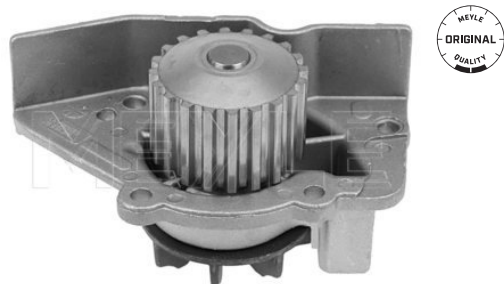

Ulysse I [220] [06/94-08/02]

Water pump
11-13 012 0183 | MWP0077
Notes

Impeller Diameter [mm] for toothed belt drive
 68
 Quality with seal
 Number of Teeth Sealed with SiC/SiC
 20

References

9566950080

Application info