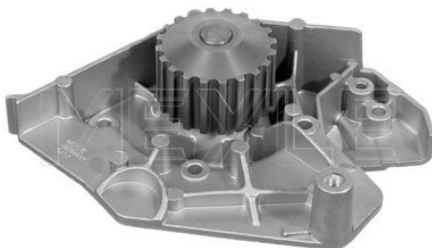

11-13 220 0002 | MWP0080

Water pump

Notes

Number of Teeth

for toothed belt drive
with seal
20

References

9569623880
9604708880

9629110980

Application info

Ulysse I [220] [06/94-08/02]