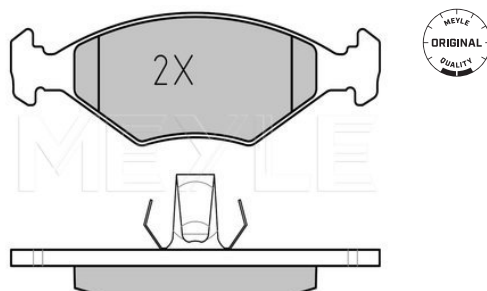

References

71738158	9948038
77362171	9949124
77362311