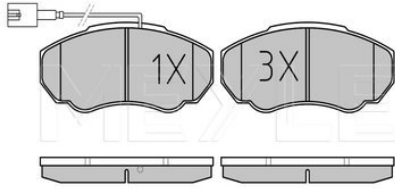

Application info

 Ducato [230] [03/94-04/02]
 Ducato [244] [04/02-07/06]

 Ducato [230] [03/94-04/02]
 Ducato [244] [04/02--]

2

025 239 1719/PD | MBP0807PD

Brake pad set

Notes

Quality	incl. wear warning contact
Thickness [mm]	PREMIUM
Height [mm]	19.1
Width [mm]	65.8
Number of wear indicators [per axle]	140.5
Brake System	1
	Brembo
	with anti-squeak plate
	Front Axle