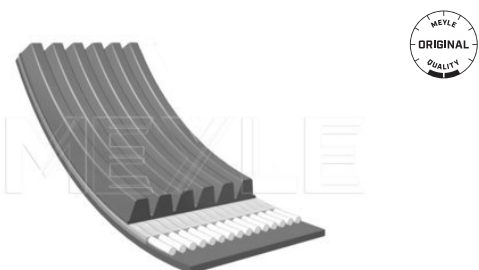

References

0071734717	71719645
55189680	71734717
60667257	

Application info

Barchetta [04/95-05/05]
Doblo [119, 223] [03/01-01/10]
Palio / Albea / Siena / Strada [04/96-10/07]

Punto II [09/99-10/09]
Doblo [119, 223] [03/01--]

V-ribbed belt

050 006 1270 | MRB0389

Notes

Number of Ribs 6
Length [mm] 1270