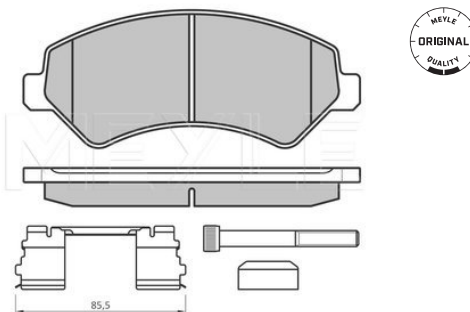

References

77364015	77366021
77364161	77366023
77364318	77367093
77364319	

Application info

Ducato [250] [07/06--]

Ducato [250] [07/06--]