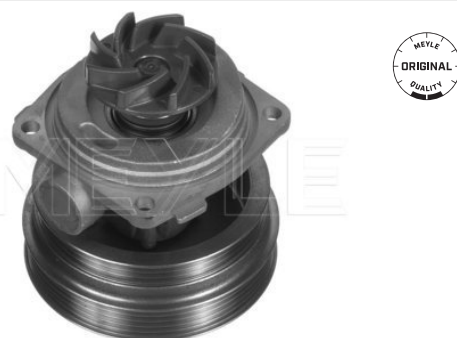

 for v-ribbed belt use
 with seal
 without housing

Application info

 Brava / Bravo [182] [10/95-12/02]
 Doblo [119, 223] [03/01-01/10]
 Marea / Multipla [09/96-06/10]

 Palio / Albea / Siena / Strada [04/96-10/07]
 Stilo [10/01-08/08]
 Doblo [119, 223] [03/01--]