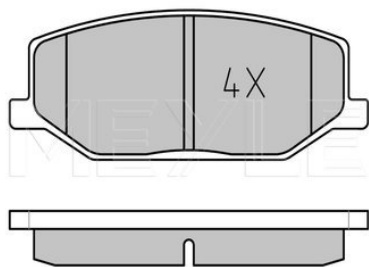

025 211 4215 | MBP0081

Brake pad set

Notes

Thickness [mm]	not prepared for wear indicator 15
Height [mm]	41.6
Width [mm]	110.4
Brake System	Sumitomo with anti-squeak plate Front Axle

References

55110-70A00	55110-80020
55110-80000	55200-70810
55110-80001	55200-81A10
55110-80010	55200-81A31

Application info

Jimny [09/98-07/04]
Samurai [11/88-12/04]

SJ [09/81-08/90]