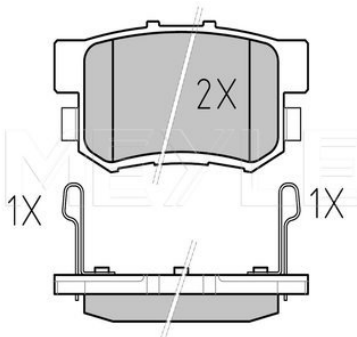

025 217 1914/W | MBP0188

Brake pad set

Notes

Thickness [mm]
Height [mm]
Width [mm]
Number of wear indicators [per axle]
Brake System

with acoustic wear warning
14.6
47.4
88.8
2
Akebono
with anti-squeak plate
Rear Axle

References

55800-80J00
55800-80J01

55800-80J02