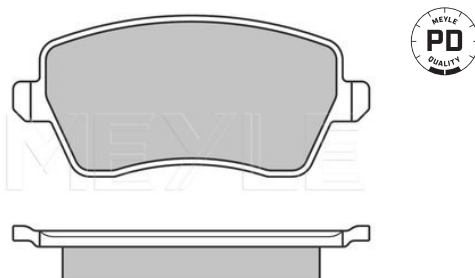

References

55810-62J00	55810-62J20

Application info

Splash [01/08--]

Swift III [02/05--]

2