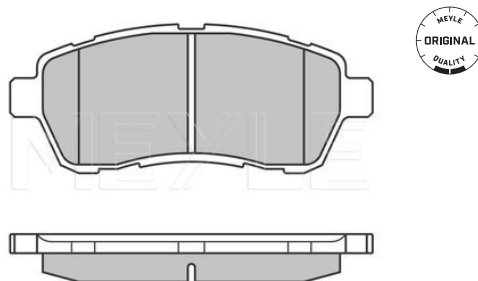

Brake pad set

025 242 8316/PD | MBP0555PD

Application info

Swift IV (10/10--)

Brake pad set

025 242 8316/W | MBP0556

Notes

	with acoustic wear warning
Thickness [mm]	16.5
Height [mm]	51.7
Width [mm]	125.6
Number of wear indicators [per axle]	2
Brake System	TRW with anti-squeak plate Front Axle

References

55810-68L00	55810-71L00
55810-68L50	55810-71L51

Application info

Swift IV (10/10--)

Brake pad set

025 239 6215 | MBP1650

Notes

	with acoustic wear warning
Thickness [mm]	15
Height [mm]	45.5
Width [mm]	108.5
Number of wear indicators [per axle]	1
Brake System	AKEBONO with anti-squeak plate Front Axle

References

55200-57K10	55810-63J01
55810-57K00	55810-71L00
55810-57K01	55810-71L02
55810-63J00	

Application info

Swift III (02/05--)

Swift IV (10/10--)

2