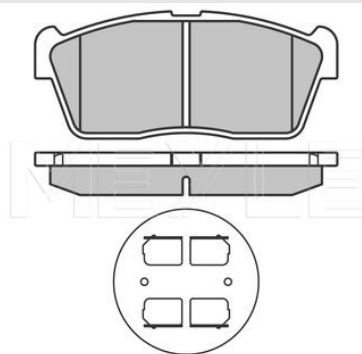

025 235 0715 | MBP0364

Brake pad set

Notes

Thickness [mm]	15.2	with acoustic wear warning
Height [mm]	45.6	
Width [mm]	108.4	
Number of wear indicators [per axle]	2	
Brake System	Sumitomo	with anti-squeak plate
		Front Axle

References

55810-60J10	55810-80G02
55810-76A00	55810-80G04
55810-76A01	55810-80G10
55810-76A10	55810-80G12
55810-80G00	55810-80G02
55810-80G01	

Application info

Alto VII [01/09--]

Ignis II [09/03--]