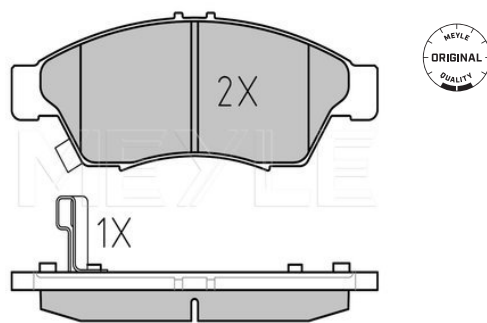

Brake pad set

025 217 1914/W | MBP0188

Application info

Swift III [02/05--]

SX4 [06/06--]

Brake pad set

025 238 1716/W | MBP0454

Notes

Thickness [mm]	with acoustic wear warning
Height [mm]	16.6
Width [mm]	53.3
Number of wear indicators [per axle]	136.5
	1
	with anti-squeak plate
	Front Axle

References

55810-54G00	55810-54G60
55810-54G30	55810-54G61
55810-54G50	

Application info

Liana [07/01-12/07]

Brake pad set

025 244 0317/PD | MBP0812PD

Notes

Quality	with acoustic wear warning
Thickness [mm]	PREMIUM
Height [mm]	17.3
Width [mm]	52.5
Number of wear indicators [per axle]	116.4
Brake System	2
	TRW
	with anti-squeak plate
	Front Axle