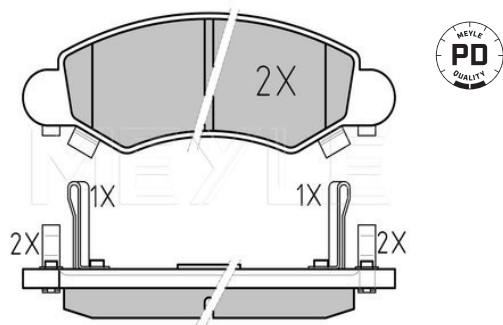

References

55200-83840-000	55810-83E00-00M
55810-83E00	55810-84E00
55810-83E00-000	55810-84E01
55810-83E00-800	55810-84E01-000