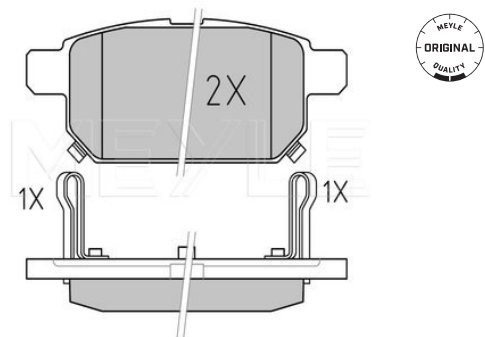

References

55800-68L00

Application info

Swift IV [10/10--]

2