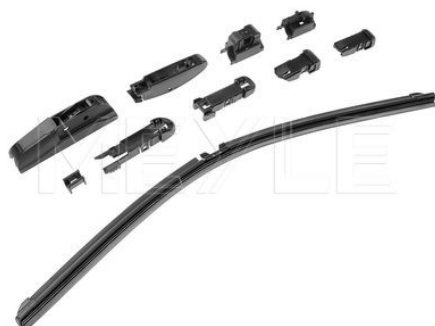

029 300 1200 | MBL0002

Wiper Blade

Notes

Observe service information
Length [in]
Length [mm]

Flat wiper blade
Flat bar wiper blade
12
300
Front

Application info

Samurai [11/88-12/04]

SJ [09/81-08/90]