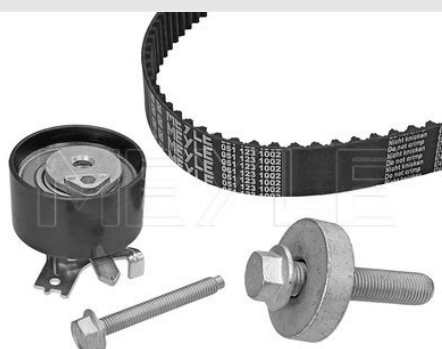

Parts list

11-51 902 1011 MMX1600	Tensioner pulley, timing belt
11-51 902 2001 MMX1608	Timing belt roller

Application info

SX4 [06/06--]

36-51 049 0013 | MMX1091

Timing belt kit

Notes

Number of belts	1
Width [mm]	27
Pulleys contained	1
Length [mm]	1171
Number of Teeth	123