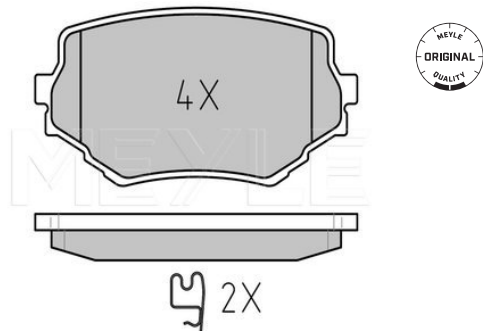

Brake pad set

025 233 1414/W | MBP0320

Notes

Thickness [mm]	with acoustic wear warning
Height [mm]	14.5
Width [mm]	54.9
Number of wear indicators [per axle]	110.4
Brake System	2
	Sumitomo
	with anti-squeak plate
	Front Axle

References

55200-65000	55200-65030
55200-65001	55200-65031
55200-65010	55200-65050
55200-65011	55200-77E00
55200-65020	

Application info

Grand Vitara I [FT, GT] [03/98-08/06]

Vitara I [ET, TA] [07/88-03/99]

Brake pad set

025 243 4617/W | MBP0577

Notes

Thickness [mm]	with acoustic wear warning
Height [mm]	17.1
Width [mm]	54.7
Number of wear indicators [per axle]	138
Brake System	4
	Tokico
	with anti-squeak plate
	Front Axle