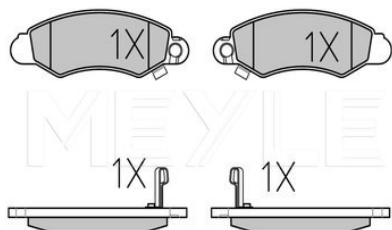

References

55200-65J00	55200-65J11
55200-65J10	55200-67D11

Application info

Grand Vitara II [JB] [04/05-12/09]

025 232 9614/W | MBP0315

Brake pad set

Notes

Thickness [mm]	with acoustic wear warning 14.5
Height [mm]	44.5
Width [mm]	131
Number of wear indicators [per axle]	2
Brake System	Bosch with anti-squeak plate Front Axle