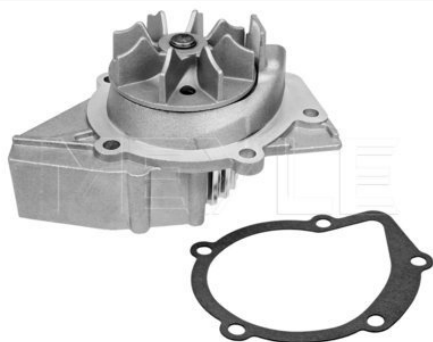

11-13 220 0001 | MWP0079

Water pump

Notes

Quality
Number of Teeth

for toothed belt drive
with seal
Sealed with SiC/SiC
20

References

17410-67G00

Application info

Grand Vitara [ET] [12/03-12/05]

Grand Vitara I [FT, GT] [03/98-08/06]