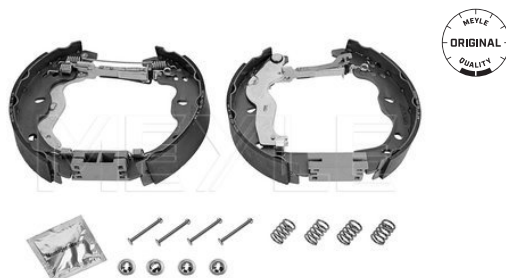

without wheel brake cylinder
with lever
with spring
Pre-assembled
Diameter [mm] 220
Width [mm] 35
Brake System BOSCH
Rear Axle

References

53200-79J00 53200-79J01

Application info

SX4 [06/06--]

Brake shoe kit