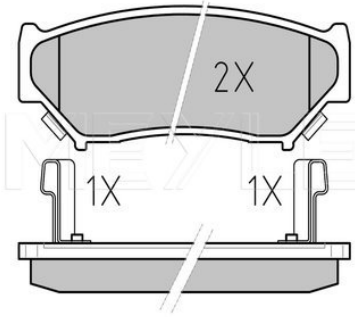

025 243 0115/W | MBP0563

Brake pad set

Application info

Grand Vitara I [FT, GT] [03/98-08/06]

Grand Vitara II [JB] [04/05-12/09]

025 219 0715/W | MBP0223

Brake pad set

Notes

Thickness [mm]
Height [mm]
Width [mm]
Number of wear indicators [per axle]
Brake System

with acoustic wear warning
15.4
45.5
116.5
2
Akebono
with anti-squeak plate
Front Axle

References

55200-56831
55200-56870

55200-56871
55200-84A00

Application info

Grand Vitara I [FT, GT] [03/98-08/06]
Jimny [09/98-07/04]

Vitara I [ET, TA] [07/88-03/99]