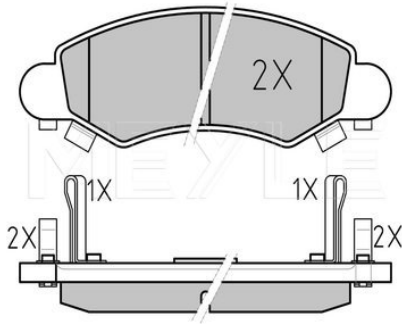

025 232 5316/W | MBP0302

Brake pad set

Notes

Thickness [mm]
Height [mm]
Width [mm]
Number of wear indicators [per axle]
Brake System

with acoustic wear warning
15.5
44.4
130.8
2
Bosch
with anti-squeak plate
Front Axle

References

55200-83840-000	55810-83E00-000
55810-83E00	55810-84E00
55810-83E00-000	55810-84E01
55810-83E00-800	55810-84E01-000

Application info

Ignis II (09/03--)

Wagon R+ II (MM) (05/00-08/05)