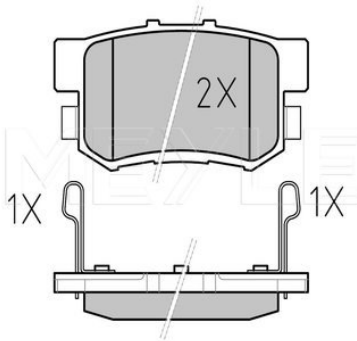

025 217 1914/PD | MBP1580PD

Brake pad set

Notes

Thickness [mm]
Height [mm]
Width [mm]
Number of wear indicators [per axle]
Brake System

with acoustic wear warning
14.6
47.4
88.8
2
Akebono
with anti-squeak plate
Rear Axle

References

55800-80J00
55800-80J01

55800-80J02

Application info

Swift III [02/05--]

SX4 [06/06--]