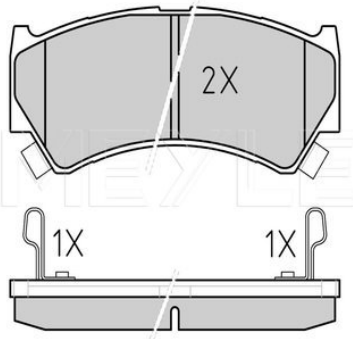

025 237 9515/W | MBP0451

Brake pad set

Notes

Thickness/Strength 2 [mm]	15.6
Thickness/Strength 1 [mm]	15.4
Height [mm]	49.5
Width [mm]	108.5
Number of wear indicators [per axle]	2
Brake System	Sumitomo with anti-squeak plate Front Axle

References

55810-64G00	55810-64G01

Application info

Baleno [03/95-05/02]