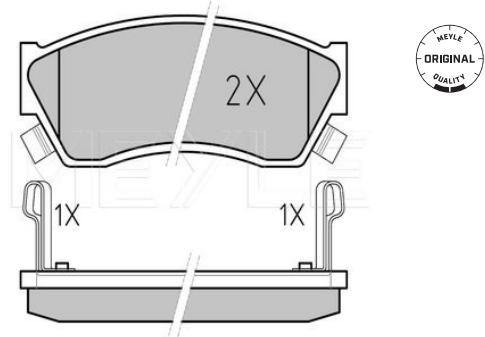

Brake pad set

025 213 3314/W | MBP0112

Notes

Thickness [mm]	with acoustic wear warning
Height [mm]	14.3
Width [mm]	44.8
Number of wear indicators [per axle]	107.3
Brake System	2
	Sumitomo
	with anti-squeak plate
	Front Axle

References

55200-60B10	55200-86B20
55200-60B11	55200-86B30
55200-61880	55250-60B80
55200-61880-000	55250-64B10
55200-61880-B00	55251-60B80
55200-62B40	55251-64B10
55200-63B10-B00	55300-86B10
55200-63B10-00M	55300-86B20
55200-86B10	

Application info

Alto II [EC], III [EF], IV [FF] [11/93-12/08]
Swift I [10/83-12/89]

Swift II [03/89-12/03]

Brake pad set

025 252 5814/W | MBP0698

Notes

Thickness [mm]	with acoustic wear warning
Height [mm]	14.3
Width [mm]	40
Number of wear indicators [per axle]	98.5
Brake System	2
	Akebono
	with anti-squeak plate
	Rear Axle