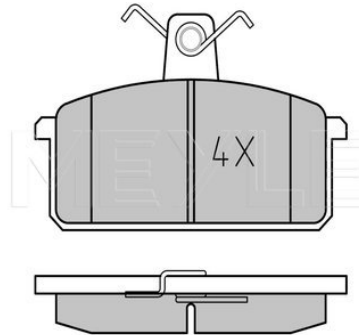

Notes

	not prepared for wear indicator
Thickness [mm]	14.5
Height [mm]	61.5
Width [mm]	99
Brake System	TRW with anti-squeak plate Front Axle