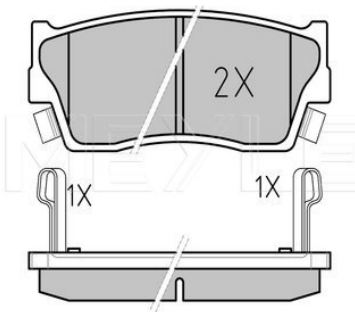

025 215 0014/W | MBP0146

Brake pad set

Notes

Thickness [mm]
Height [mm]
Width [mm]
Number of wear indicators [per axle]
Brake System

with acoustic wear warning
15
43.6
103.4
2
Akebono
with anti-squeak plate
Front Axle

References

55200-60830
55200-60831
55200-60A41

55200-63810
55200-63811

Application info

Vitara I [ET, TA] [07/88-03/99]

X-90 [EL] [09/95-12/97]