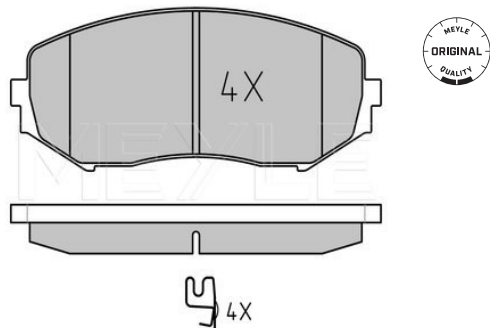

References

55200-65J00	55200-65J11
55200-65J10	55200-67D11

Application info

Grand Vitara II [JB] [04/05-12/09]