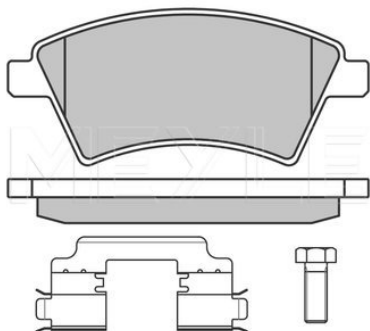

025 243 9116/W | MBP0588

Brake pad set

Notes

Thickness [mm]	16	with acoustic wear warning
Height [mm]	56.9	
Width [mm]	131.5	
Number of wear indicators [per axle]	1	
Brake System	TRW	with anti-squeak plate
		Front Axle

References

55810-79J00	55810-79J10

Application info

SX4 [06/06--]