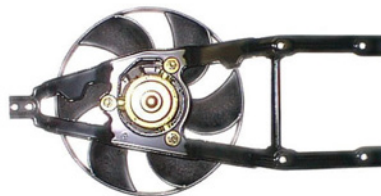

TYC 809-0019

Cooling Fan details

Blade diameter: 260 mm
Function: PUSH FAN
OE 7704319

Connector details

Connector: OVAL PLUG
2-PINS
Speed Control: 1-SPEED
Extra remark:

Fitment:

FIAT Seicento (187) 01/1998 - 01/2010
FIAT Cinquecento (170) 07/1991 - 07/1999