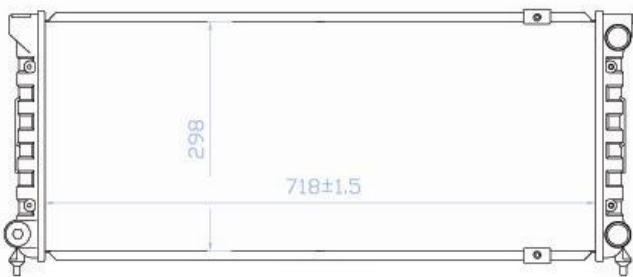

TYC 737-0003

Inlet 32 mm
Outlet 32 mm
Core 718x298x26
OE 357121253AB

VOLKSWAGEN Passat (3A2/3A5) 02/1988 - 10/1996