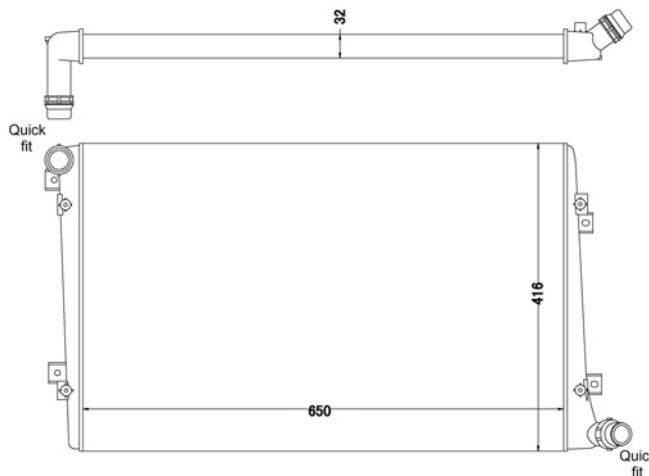

TYC 737-0063-R

Inlet 32 mm
Outlet 32 mm
Core 650x416x32
OE 1K0121251AK
1K0121251AM
3C0121253S

VOLKSWAGEN Touran (1T1/1T2) 02/2003 - 05/2010
VOLKSWAGEN Passat (3C2/3C5) 03/2005 - 11/2010
VOLKSWAGEN Jetta III (1K2) 08/2005 - 10/2010