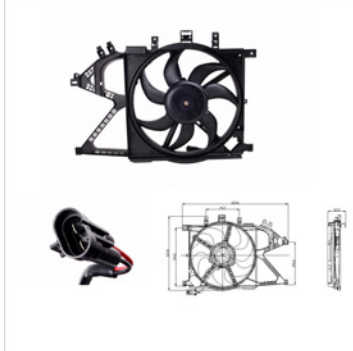

TYC 825-0008

Cooling Fan details

Blade diameter: 385 mm
Function: PULL FAN
OE 9158007
24445182

Connector details

Connector: OVAL PLUG
2-PINS
Speed Control: 1-SPEED
Extra remark:

Fitment:

OPEL Corsa C (F08/F68) 09/2000 - 06/2006