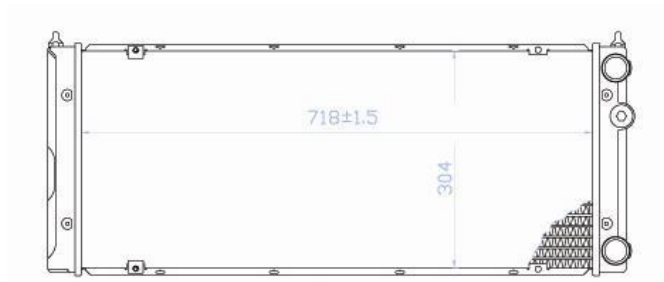

TYC 737-0020

Inlet 38 mm
Outlet 38 mm
Core 718x304x32
OE 353121253R
VOLKSWAGEN Passat (3A2/3A5) 02/1988 - 10/1996