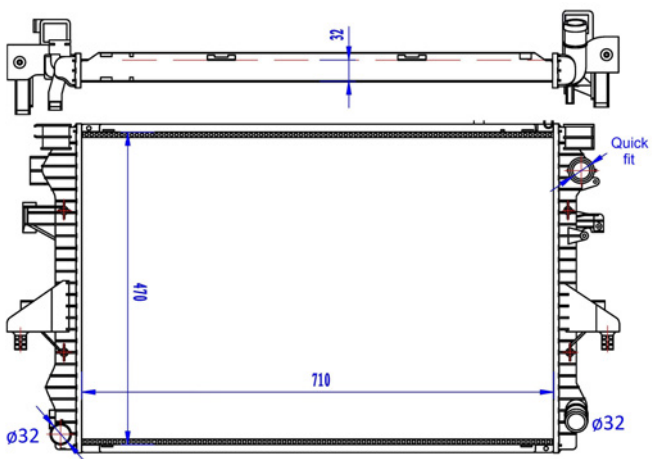

TYC 737-0060-R

Inlet 32 mm
Outlet 32 mm
Core 710x470x32
OE 7H0121253G
7H0121253J

VOLKSWAGEN Transporter/Multivan T5 (7E/7F/7J/7H) 04/2003 -