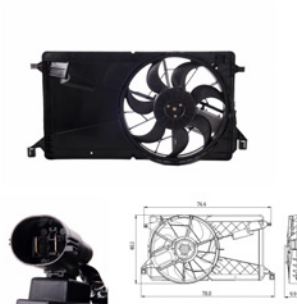

Cooling Fan details

Blade diameter: 390 mm
Function: PULL FAN
OE Z60215025G

Connector details

Connector: ROUND PLUG
3-PINS
Speed Control: MULTISPEED
Extra remark: