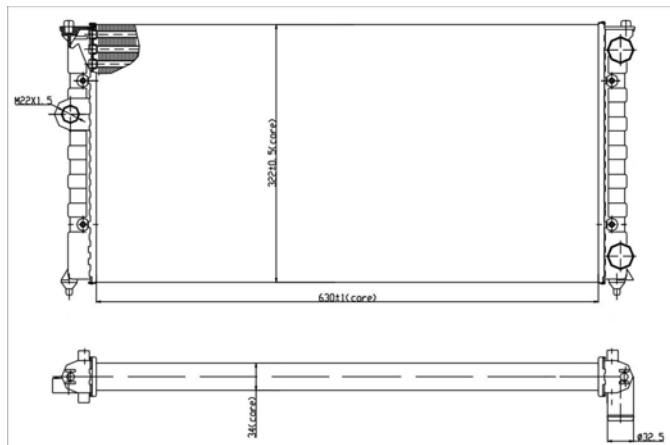

TYC 737-0029

Inlet 32 mm
Outlet 32 mm
Core 630x322x34
OE 1H0121253H
1H0121253D
VOLKSWAGEN Vento (1H2) 11/1991 - 09/1998
VOLKSWAGEN Golf III (1H1/1H5) 08/1991 - 04/1999
SEAT Ibiza II (6K1) 03/1993 - 08/1999
SEAT Cordoba (6K2/6K5/C2) 03/1993 - 08/1999