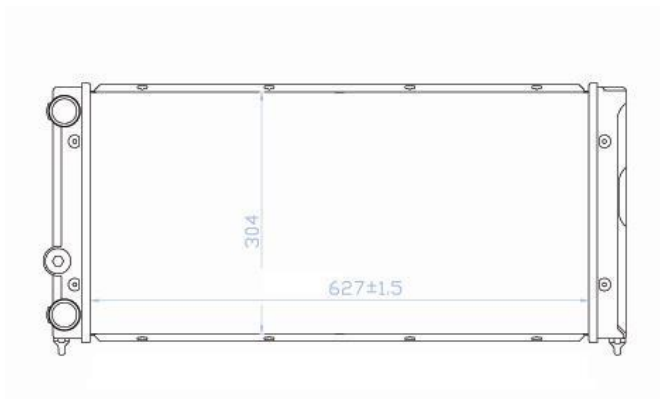

TYC 737-0035

Inlet 38 mm
Outlet 38 mm
Core 627x304x32
OE 353121253N
VOLKSWAGEN Passat (3A2/3A5) 02/1988 - 10/1996