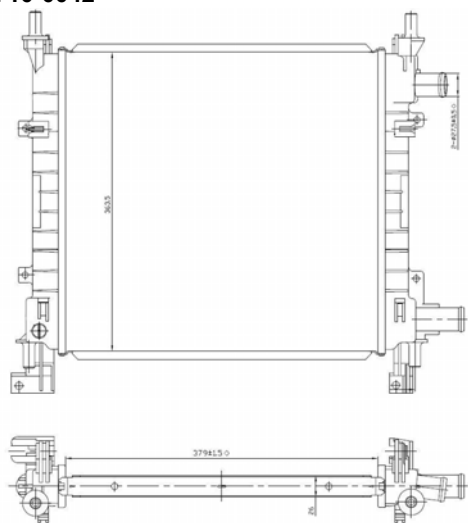

TYC 710-0040

Inlet 34 mm
 Outlet 34 mm
 Core 600x361x20 FORD Focus I (DAW/DBW/DNW) 10/1998 -
 OE 1132655 11/2004
 98AB8005DF

TYC 710-0042

Inlet 28 mm
 Outlet 28 mm
 Core 381x359x34 FORD Ka (RB) 09/1996 - 11/2008
 OE 1025533