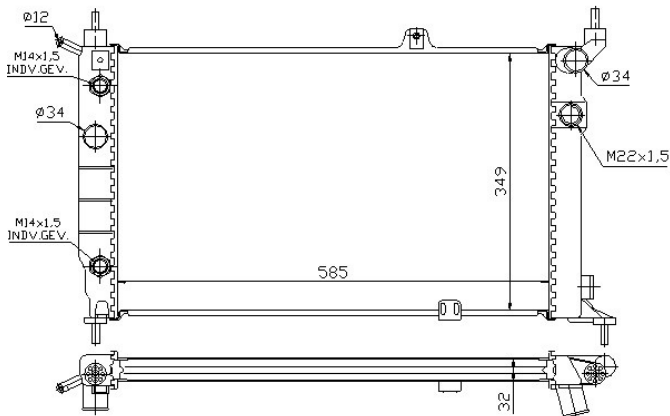

TYC 725-0002

Inlet 34 mm
Outlet 34 mm
Core 585x349x32
OE 1300148
52459347 OPEL Astra F (51/52/53/54/55/56/57/58/59)
1300147 09/1991 - 09/1998