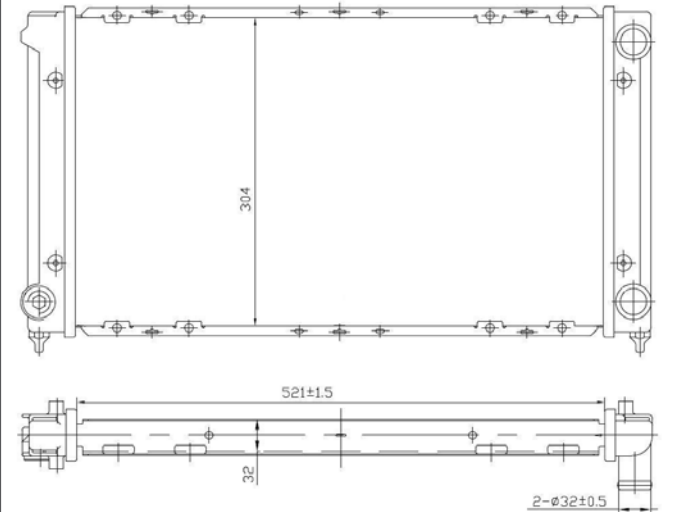

TYC 737-0019

Inlet 32 mm
Outlet 32 mm
Core 521x304x32
OE 353121253AL

VOLKSWAGEN Passat (3A2/3A5) 02/1988 - 10/1996