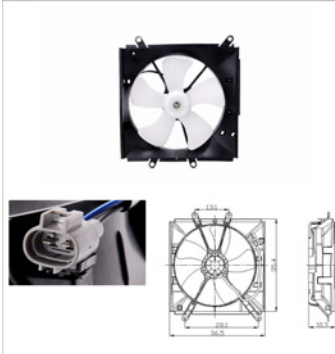

TYC 836-0001

Cooling Fan details

Blade diameter: 315 mm
Function: PULL FAN
OE 16711-15271
16363-74020
16361-11020

Connector details

Connector: OVAL PLUG
2-PINS
Speed Control: 1-SPEED
Extra remark:

Fitment:

TOYOTA Corolla (E11) 04/1997 - 01/2002
TOYOTA Corolla (E10) 05/1992 - 04/1997