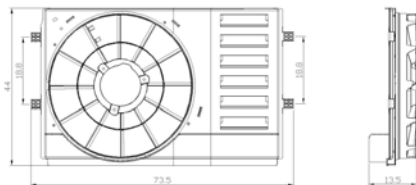

Cooling Fan details

Blade diameter:
Function:
OE

Connector details

Connector:
Speed Control:
Extra remark:

Fitment (most important models):

VOLKSWAGEN Polo (6R) 06/2009 -
SKODA Roomster (5J) 03/2006 -
SKODA Rapid 07/2012 -
SKODA Fabia 12/2006 - 12/2014
SEAT Toledo IV (KG3) 07/2012 -

TYC 837-0035-1