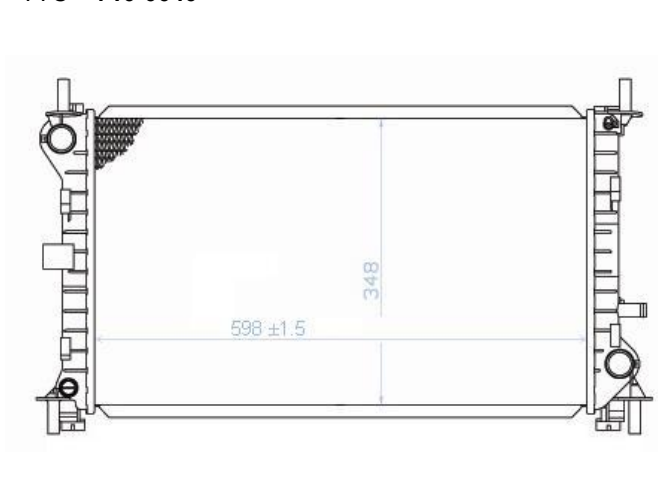

TYC 710-0040

Inlet 34 mm
Outlet 34 mm
Core 600x361x20 FORD Focus I (DAW/DBW/DNW) 10/1998 -
OE 1132655 11/2004
98AB8005DF