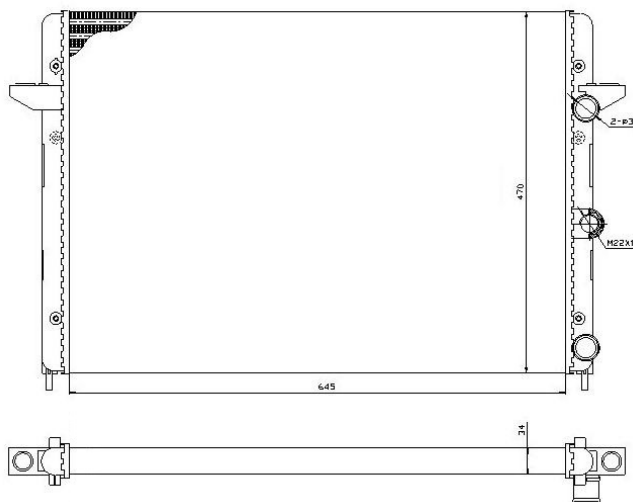

TYC 737-0005

Inlet 32 mm
 Outlet 32 mm
 Core 645x470x34
 OE 7M0121253D

VOLKSWAGEN Sharan (7M8/7M9/7M6) 05/1995 - 03/2010

TYC 737-0006

Inlet 33 mm
 Outlet 33 mm
 Core 632x466x32
 OE 7M3121253A

VOLKSWAGEN Sharan (7M8/7M9/7M6) 05/1995 - 03/2010
 SEAT Alhambra (7V) 04/1996 - 03/2010