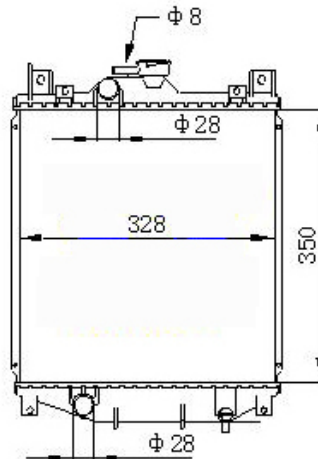

TYC 735-0031

Inlet 28 mm
Outlet 28 mm
Core 328x350x16
OE 1770080E00

SUZUKI Swift II (EA/MA/AH/AJ) 03/1989 - 12/2004