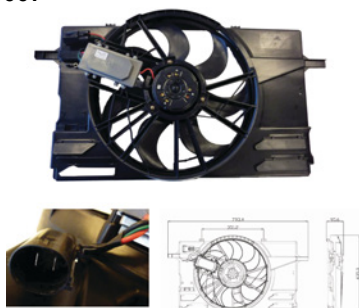

TYC 838-0007

Cooling Fan details

Blade diameter: 420 mm
Function: PULL FAN
OE 31261988

Connector details

Connector: OVAL PLUG
3-PINS
Speed Control: 2-SPEED
Extra remark:

Fitment:

VOLVO V50 (MW) 04/2004 -
VOLVO S40 II (MS) 01/2004 -
VOLVO C70 II 03/2006 -
VOLVO C30 10/2006 - 12/2012