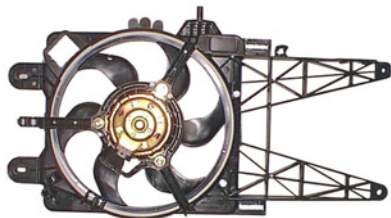

TYC 809-1027

Cooling Fan details

Blade diameter: 315 mm
Function: PULL FAN
OE 46524608

Connector details

Connector: OVAL PLUG
2-PINS
Speed Control: 1-SPEED
Extra remark:

Fitment:

FIAT Punto (188) 09/1999 -