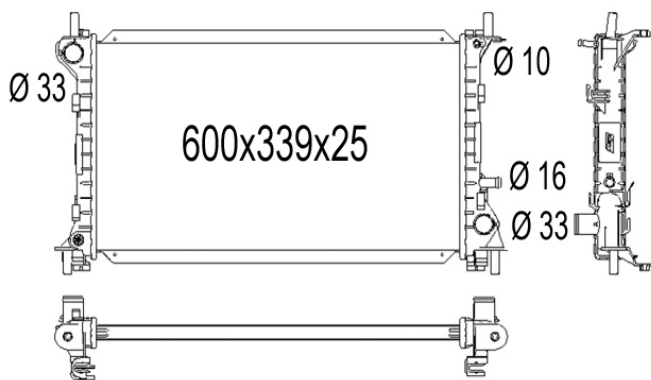

TYC 710-1001

Inlet 33 mm
Outlet 33 mm
Core 600x339x25
OE YS4Z8005BB FORD Focus I (DAW/DBW/DNW) 10/1998 -
98AB8005KF 11/2004