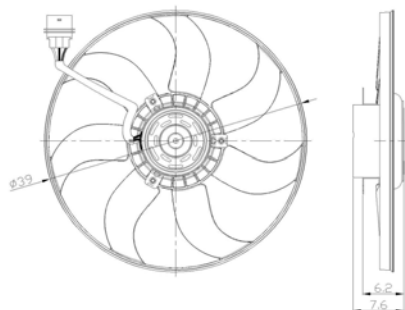

TYC 837-0036

**Cooling Fan details**

Blade diameter: 390 mm
Function: PULL FAN
OE 6Q0959455AD

Connector details

Connector: OVAL PLUG
3-PINS
Speed Control: 2-SPEED
Extra remark:

Fitment (most important models):