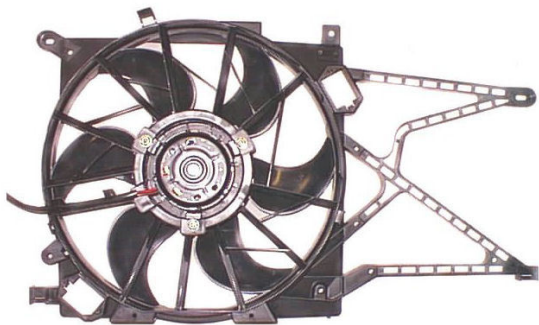

TYC 825-1017

Cooling Fan details

Blade diameter: 390 mm
Function: PULL FAN
OE 1341346
1314404

Connector details

Connector: OVAL PLUG
3-PINS
Speed Control: 1-SPEED
Extra remark:

Fitment:

OPEL Astra G (F35/F48/F69/F70) 02/1998 - 01/2005