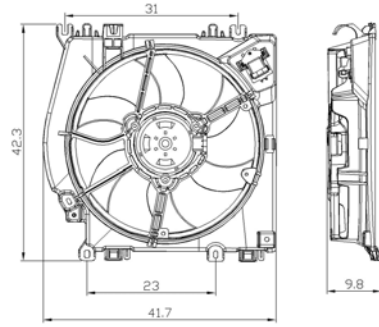

TYC 828-0001

Cooling Fan details

Blade diameter: 340 mm
Function:
OE 21481AY610
7701059786

Connector details

Connector: OVAL PLUG
2-PINS
Speed Control: 1-SPEED
Extra remark:

Fitment:

RENAULT Twingo (CNO) 03/2007 -
RENAULT Modus (F/JP) 09/2004 -
RENAULT Clio III (BR/CR) 05/2005 -
NISSAN Micra (K12) 01/2003 - 05/2010