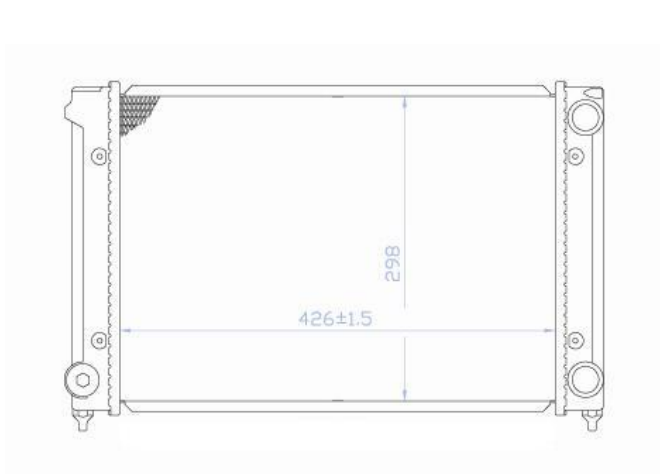

TYC 737-0018

Inlet 32 mm
Outlet 32 mm
Core 426x298x26
OE 353121253AA

VOLKSWAGEN Passat (3A2/3A5) 02/1988 - 10/1996