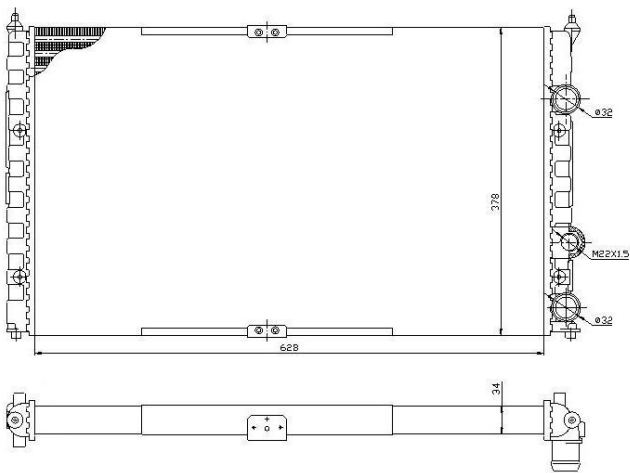

TYC 737-0057

Inlet 32 mm
Outlet 32 mm
Core 628x378x34
OE 6K0121253AS

VOLKSWAGEN Polo classic/variant (6KV2/6KV5) 11/1995 - 07/2002
VOLKSWAGEN Caddy II (9K/9U) 11/1995 - 02/2004
SEAT Inca (6K9) 11/1995 - 06/2003