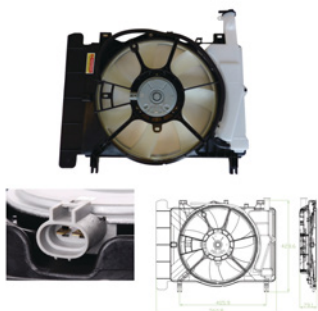

TYC 836-0018

Cooling Fan details

Blade diameter: 355 mm
Function: PULL FAN
OE 16711-21110
16363-28160
16361-21090

Connector details

Connector: OVAL PLUG
2-PINS
Speed Control: 1-SPEED
Extra remark:

Fitment:

TOYOTA Yaris verso (NC/LP2) 11/1999 - 10/2005
TOYOTA Yaris (CP10) 04/1999 - 09/2005