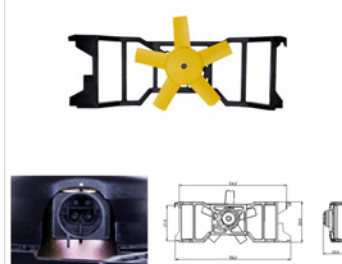

TYC 810-0021

Cooling Fan details

Blade diameter: 280 mm
Function: PULL FAN
OE 1337582

Connector details

Connector: ROUND PLUG
2-PINS
Speed Control: 1-SPEED
Extra remark:

Fitment:

MAZDA 2 (DY) 04/2003 - 10/2007
FORD Fusion (JU) 08/2002 -
FORD Fiesta V (JH/JD) 11/2001 - 09/2008