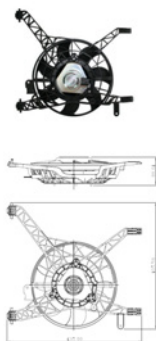

TYC 810-0041

**Cooling Fan details**

Blade diameter: 285 mm
Function: PUSH FAN
OE 1541277

Connector details

Connector: OVAL PLUG
2-PINS
Speed Control: 1-SPEED
Extra remark:

Fitment:

FORD Fiesta VI 10/2008 -