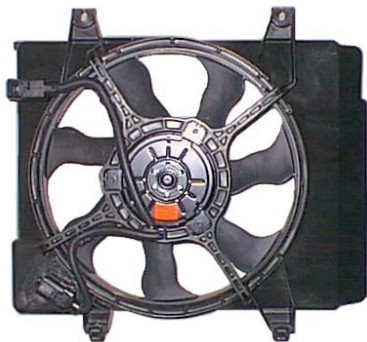

TYC 817-1002

Cooling Fan details

Blade diameter: 335 mm
Function: PULL FAN
OE 25380-07100

Connector details

Connector: 3-PINS
Speed Control: 3-PINS
Extra remark:

Fitment:

KIA Picanto (BA) 04/2004 -

TYC 820-0001