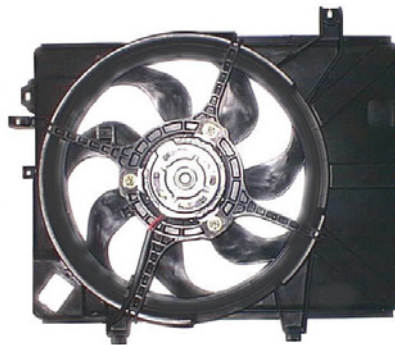

TYC 813-1002

Cooling Fan details

Blade diameter: 325 mm
Function: PULL FAN
OE 25350-1C150
25231-2D000
25386-1C100

Connector details

Connector: 3-PINS
Speed Control:
Extra remark:

Fitment:

HYUNDAI Getz (TB) 08/2002 - 06/2009