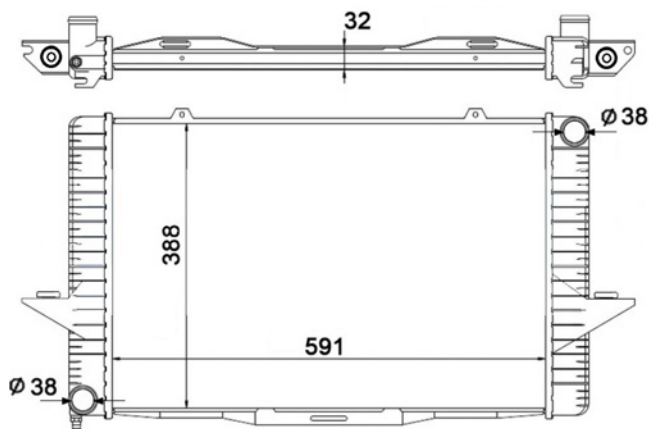

TYC 738-0001

Inlet 38 mm
Outlet 38 mm
Core 591x388x32
OE 8601353
8601357
8603772

VOLVO V70 I (P80) 11/1996 - 05/2000
VOLVO S70 (P80) 11/1996 - 11/2000
VOLVO 850 (LS/LW) 06/1991 - 12/1996