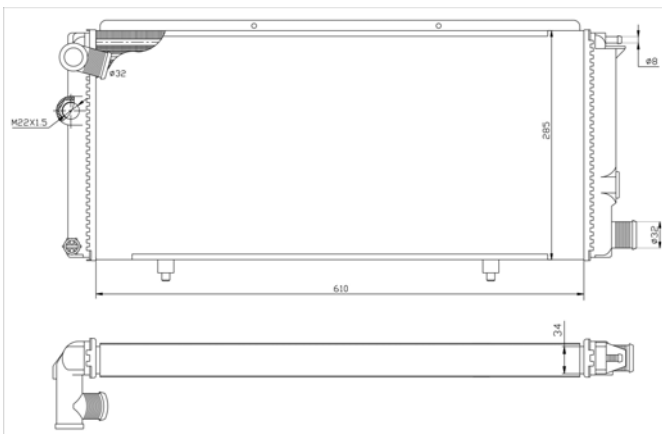

TYC 726-0014-R

Inlet 32 mm
Outlet 32 mm
Core 610x285x34
OE 1300K5

PEUGEOT 205 II (20A/C) 01/1987 - 09/1998
PEUGEOT 205 I (741A/C) 02/1983 - 10/1987

TYC 726-0016

Inlet 32 mm
Outlet 32 mm
Core 548x380x28
OE 133038, 133040,
133053, 133065,
133069, 133074,
133075, 133082,
133083, 133084,
133085, 133086,
133096, 1330A1,
1330B0, 1330B1,
1330B3, 1330B5,
1330C4, 1330C5,
1330C6, 1330E8,
1330F3, 1330F4,
1330F6, 1330F7,
1330F8, 1330G0,
1330G1, 1330G2,
1330G3, 1330G4,
1330G5, 1330H3,
1330H4, 1330H5,
1330H6, 1330N5,
1330N7, 96321980,
96370406, 96415074

PEUGEOT Partner (5/F) 04/1996 - 03/2008
PEUGEOT 307 (3A/3C/3E/3H) 08/2000 - 08/2007
PEUGEOT 206 (2A/2C/2E/2K) 08/1998 -
CITROËN Xsara Picasso (N68) 12/1999 -
CITROËN Xsara (N1/N2) 04/1997 - 08/2005