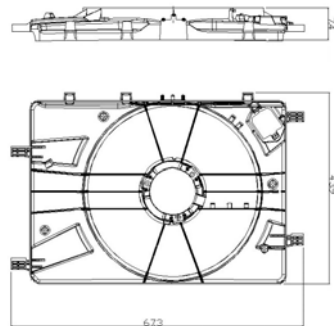

TYC 825-0016-1

Cooling Fan details

Blade diameter:
Function:
OE

Connector details

Connector:
Speed Control:
Extra remark:

Fitment:

OPEL Astra J 12/2009 -