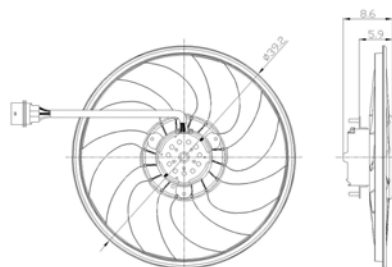

Cooling Fan details

Blade diameter: 390 mm
Function: PULL FAN
OE 6Q0959455AE

Connector details

Connector: FLAT PLUG
3-PINS
Speed Control: 2-SPEED
Extra remark:

Fitment (most important models):

VOLKSWAGEN Polo (9N) 10/2001 - 06/2009
VOLKSWAGEN Fox (5Z1) 04/2005 -
SKODA Roomster (5J) 03/2006 -
SKODA Fabia 12/2006 - 12/2014
SKODA Fabia (6Y2/6Y3/6Y5) 08/1999 - 03/2008