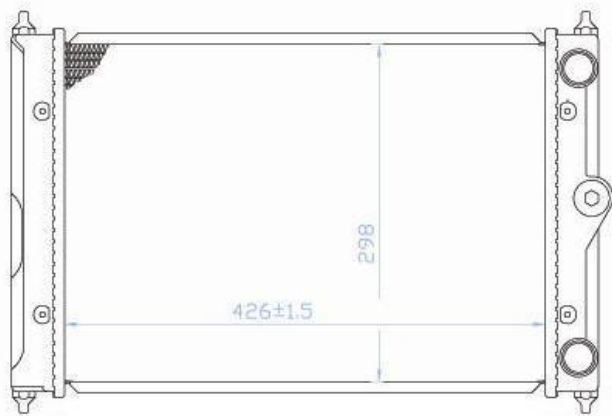

TYC 737-0044

Inlet 32 mm
Outlet 32 mm
Core 426x298x26
OE 867121253AB
867121253L

VOLKSWAGEN Polo (86C/80) 10/1981 - 09/1994