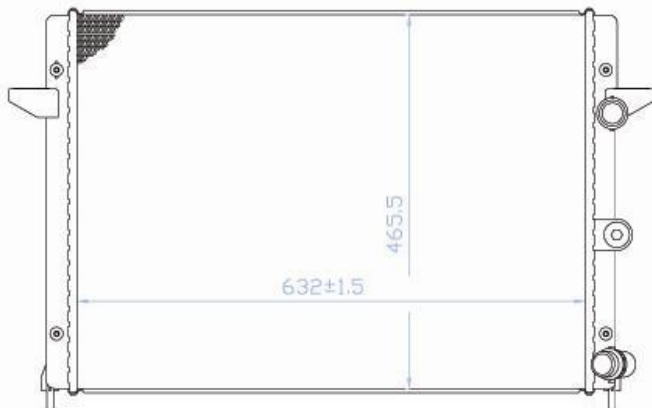

TYC 737-0005

Inlet 32 mm
 Outlet 32 mm
 Core 645x470x34
 OE 7M0121253D

VOLKSWAGEN Sharan (7M8/7M9/7M6) 05/1995 - 03/2010

TYC 737-0006

Inlet 33 mm
 Outlet 33 mm
 Core 632x466x32
 OE 7M3121253A

VOLKSWAGEN Sharan (7M8/7M9/7M6) 05/1995 - 03/2010
 SEAT Alhambra (7V) 04/1996 - 03/2010