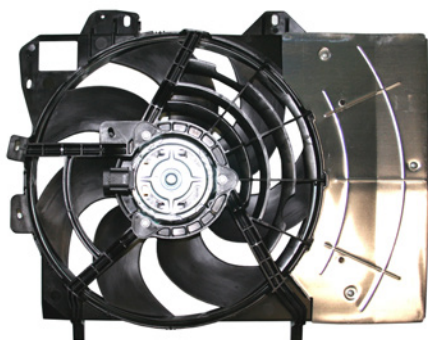

Cooling Fan details

Blade diameter: 380 mm
Function: PULL FAN
OE 1253H5

Connector details

Connector: OVAL PLUG
2-PINS
Speed Control: 2-SPEED
Extra remark:

Fitment (most important models):

PEUGEOT 207 (WA/WC/WK) 02/2006 -
PEUGEOT 1007 (KM) 04/2005 -
CITROËN DS3 11/2009 -
CITROËN C3 Picasso 02/2009 -
CITROËN C3 (A51) 11/2009 -

TYC 805-0012