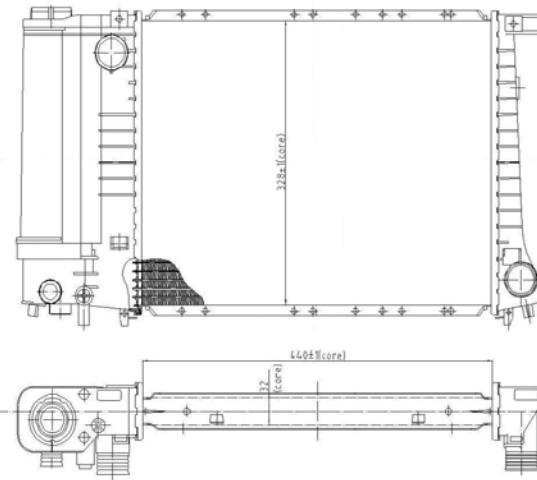

TYC 703-0003

Inlet 40 mm
Outlet 40 mm
Core 440x328x32
OE 17111719302
17111723537

BMW 5 Series (E34) 12/1987 - 01/1997
BMW 3 Series (CPE/CONV) (E36) 03/1992 - 04/1999
BMW 3 Series (HB/SDN/WGN) (E36) 12/1990 - 08/2000