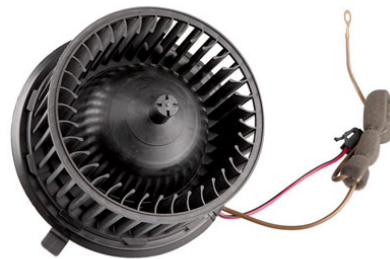

TYC 537-0006

Blower details		Connector details	
OE	6N1819021	Connector:	173 W

Fitment (most important models):

VOLKSWAGEN Polo classic/variant (6KV2/6KV5) 11/1995 - 07/2002
VOLKSWAGEN Caddy II (9K/9U) 11/1995 - 02/2004
SEAT Inca (6K9) 11/1995 - 06/2003
SEAT Ibiza II (6K1) 03/1993 - 08/1999
SEAT Cordoba (6K1/6K2/6K5) 03/1993 - 08/1999
SEAT Arosa (6H) 05/1997 - 06/2004