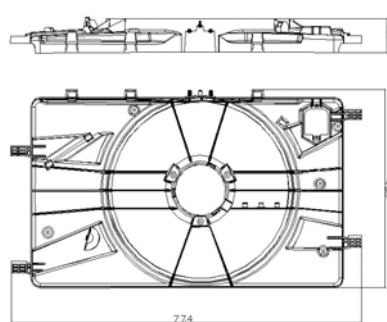

TYC 825-0018-1

Cooling Fan details

Blade diameter:
Function:
OE

Connector details

Connector:
Speed Control:
Extra remark:

Fitment:

OPEL Astra J 12/2009 -