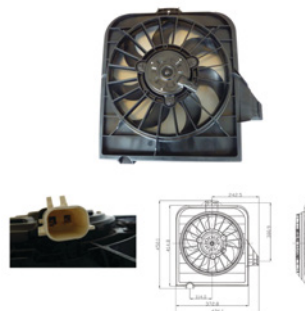

TYC 804-0002

Cooling Fan details

Blade diameter: 315 mm
Function: PULL FAN
OE 4809171AD

Connector details

Connector: OVAL PLUG
2-PINS
Speed Control: 1-SPEED
Extra remark:

Fitment:

CHRYSLER Voyager IV (RG) 02/2000 - 12/2008