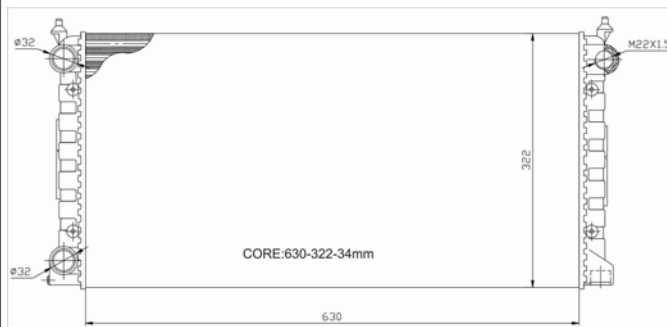

TYC 737-0034-R

Inlet 32 mm
Outlet 32 mm
Core 627x304x32
OE 353121253F
VOLKSWAGEN Passat (3A2/3A5) 02/1988 - 10/1996