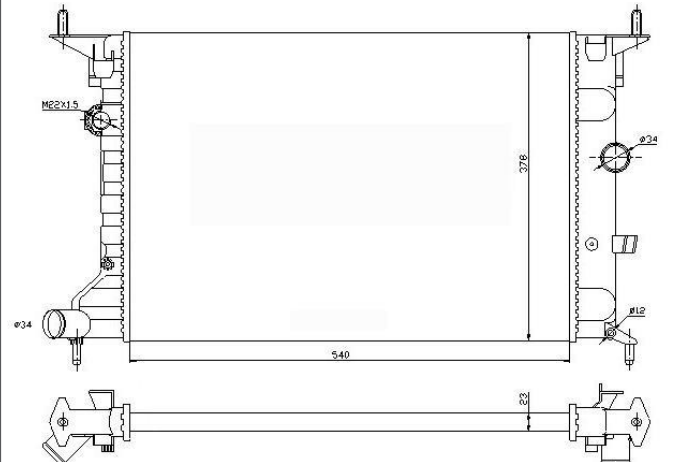

TYC 725-0026-R

Inlet 34 mm
Outlet 34 mm
Core 540x378x23
OE 90528302

OPEL Vectra B (31/36/38) 09/1995 - 07/2003