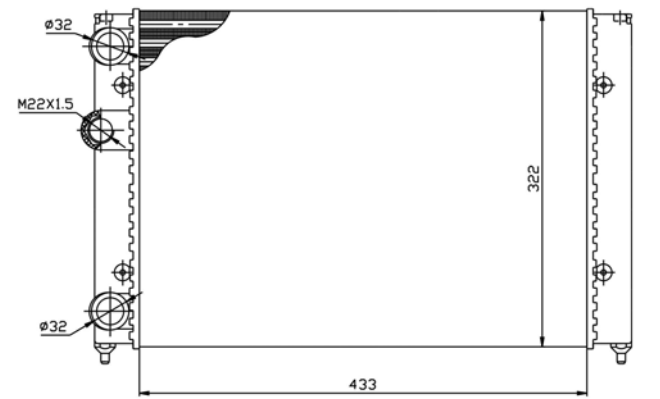

TYC 737-0039

Inlet 32 mm
Outlet 32 mm
Core 433x322x34
OE 6N0121253B
VOLKSWAGEN Vento (1H2) 11/1991 - 09/1998
VOLKSWAGEN Golf III (1H1/1H5) 08/1991 - 04/1999