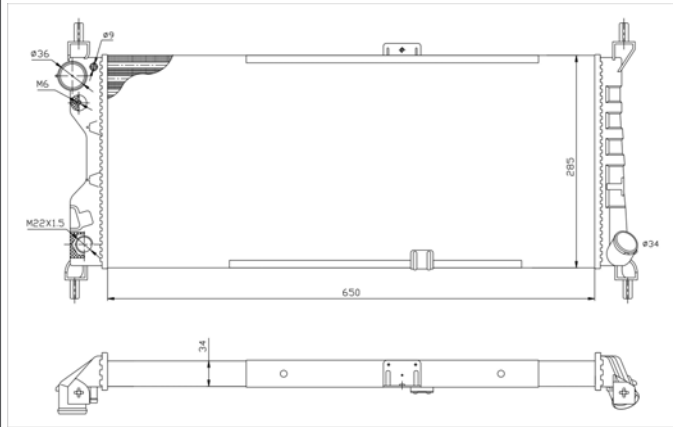

TYC 725-0019-R

Inlet 34 mm
Outlet 34 mm
Core 650x285x34
OE 1300151
90410049

OPEL Corsa B (73/78/79/F35) 03/1993 - 09/2000
OPEL Combo (71) 07/1994 - 10/2001