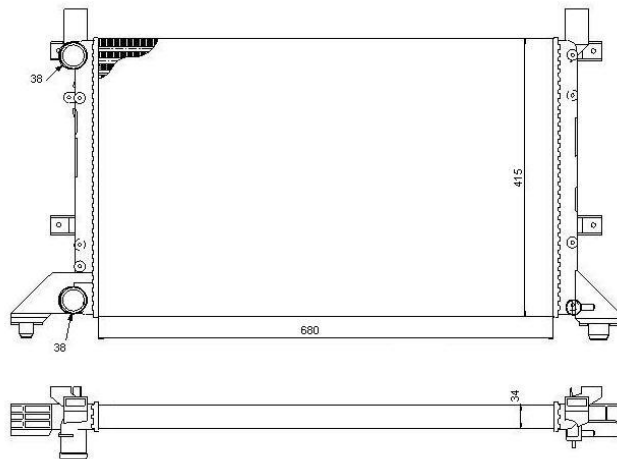

TYC 737-0056

Inlet 38 mm
Outlet 38 mm
Core 680x415x34
OE 2D0121253
2D0121253B

VOLKSWAGEN LT 28-46 II (2DM/2DX) 04/1996 -
07/2006