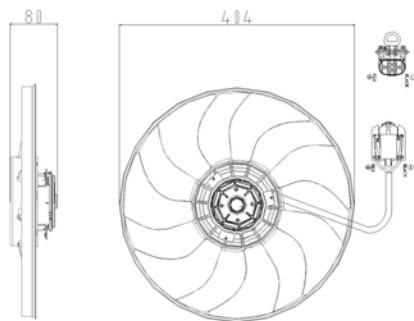

TYC 825-0019

Cooling Fan details

Blade diameter: 400mm
Function: PULL FAN
OE 1341075

Connector details

Connector: OVAL PLUG
4-PINS
Speed Control: MULTISPEED
Extra remark:

Fitment:

OPEL Astra J 12/2009 -