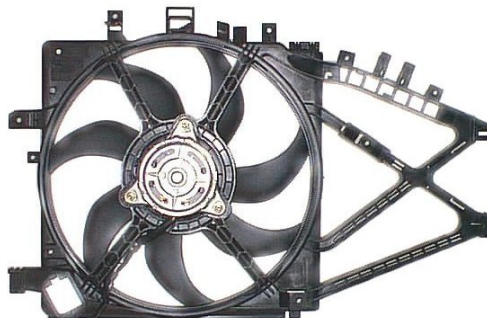

TYC 825-1020

Cooling Fan details

Blade diameter: 390 mm
Function: PULL FAN
OE 1341334
1314447

Connector details

Connector: OVAL PLUG
3-PINS
Speed Control: 2-SPEED
Extra remark:

Fitment:

OPEL Corsa C (F08/F68) 09/2000 - 06/2006
OPEL Combo 10/2001 -