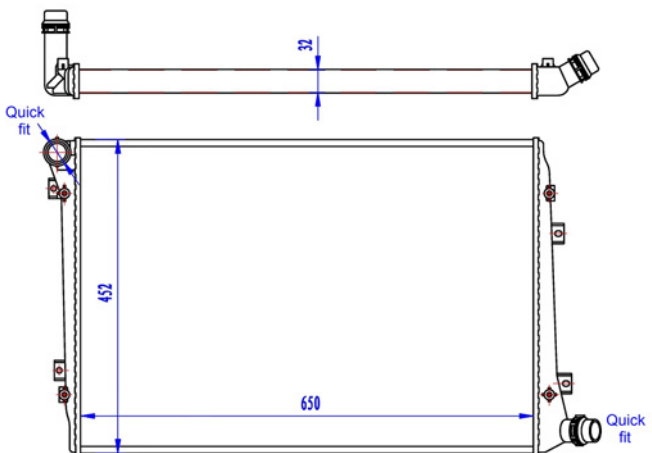

TYC 737-0062-R

Inlet 32 mm
Outlet 32 mm
Core 650x452x32
OE 1K0121251AL
1K0121251AN
1K0121251BL

VOLKSWAGEN Touran (1T1/1T2) 02/2003 - 05/2010
VOLKSWAGEN Passat (3C2/3C5) 03/2005 - 11/2010
VOLKSWAGEN Jetta III (1K2) 08/2005 - 10/2010