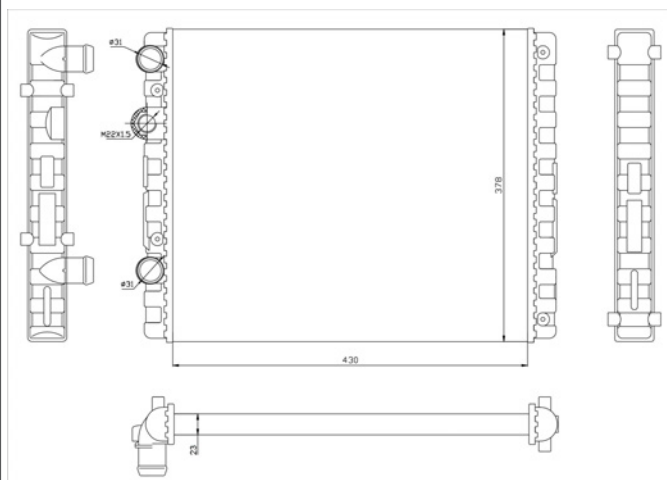

TYC 737-0040

Inlet 32 mm
Outlet 32 mm
Core 430x378x34
OE 6N0121253K
6N0121253AE
VOLKSWAGEN Polo (6N2) 10/1999 - 10/2001
VOLKSWAGEN Polo (6N1) 10/1994 - 10/1999
VOLKSWAGEN Lupo (6X1/6E1) 09/1998 - 07/2005
SEAT Arosa (6H) 05/1997 - 06/2004