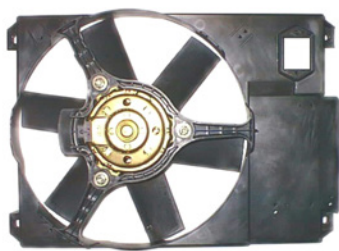

TYC 809-1018

Cooling Fan details

Blade diameter: 305 mm
Function:
OE 1328088080
1305559080

Connector details

Connector: OVAL PLUG
2-PINS
Speed Control: 1-SPEED
Extra remark:

Fitment (most important models):

PEUGEOT Boxer (244) 04/2002 -
PEUGEOT Boxer (230) 03/1994 - 04/2002
FIAT Ducato (244) 04/2002 - 06/2006
FIAT Ducato (230) 03/1994 - 04/2002
CITROËN Jumper (244) 04/2002 -