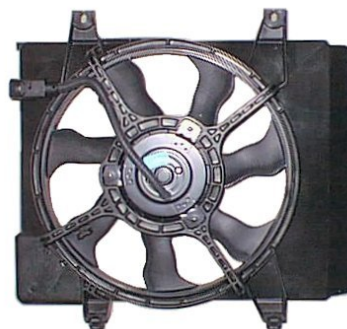

TYC 817-1001

Cooling Fan details

Blade diameter: 335 mm
Function: PULL FAN
OE 25380-07000

Connector details

Connector: 3-PINS
Speed Control:
Extra remark:

Fitment:

KIA Picanto (BA) 04/2004 -