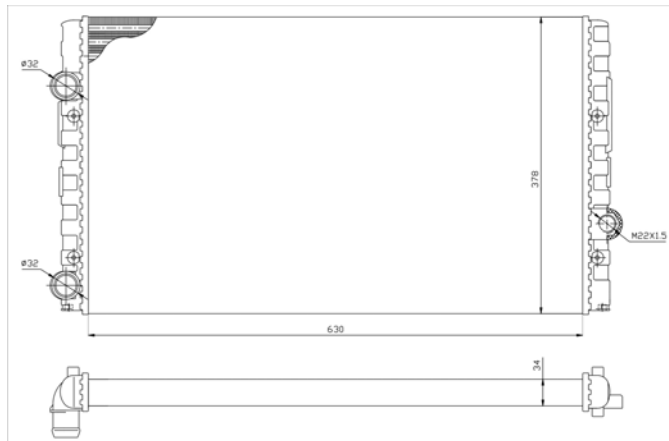

TYC 737-0051-R

Inlet 32 mm
Outlet 32 mm
Core 630x378x34
OE 1H0121253BC

VOLKSWAGEN Vento (1H2) 11/1991 - 09/1998
VOLKSWAGEN Golf III (1H1/1H5) 08/1991 -
04/1999