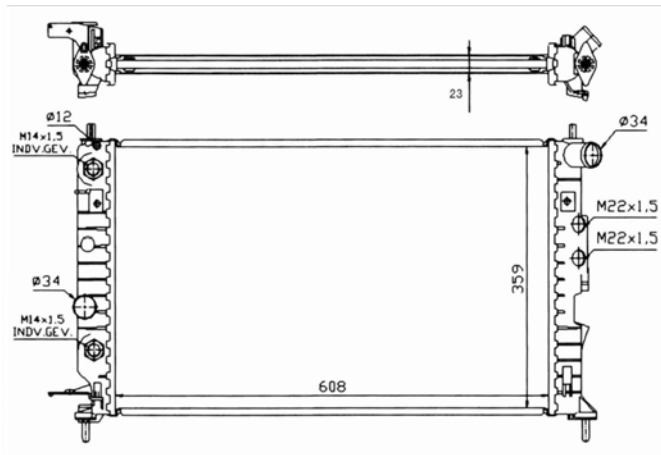

TYC 725-0004-R

Inlet 34 mm
Outlet 34 mm
Core 610x360x32
OE 1300180
52479099
1300182

OPEL Vectra B (31/36/38) 09/1995 - 07/2003

TYC 725-0005