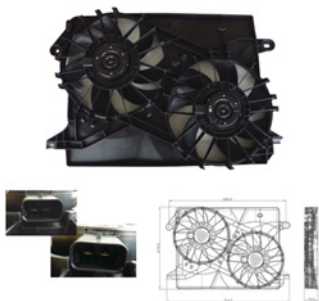

TYC 804-0001

**Cooling Fan details**

Blade diameter: 330 mm + 330 mm
Function: PULL FAN
OE 5174358AA

Connector details

Connector: OVAL PLUG +
OVAL PLUG
2-PINS + 2-PINS
Speed Control: 2-SPEED
Extra remark: