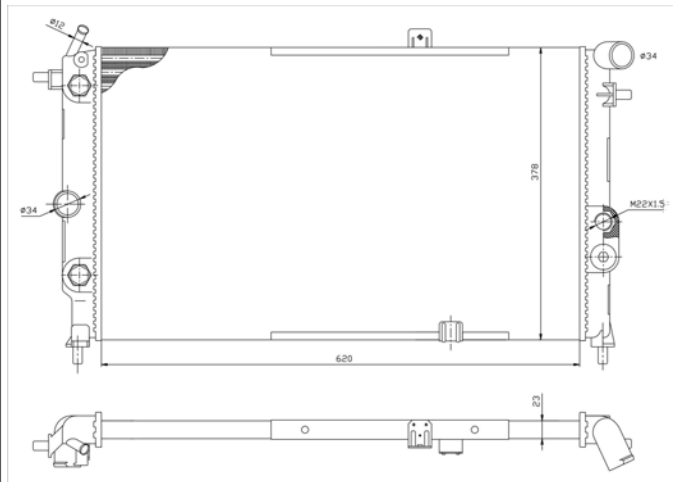

TYC 725-0001-R

Inlet 34 mm
 Outlet 34 mm
 Core 620x378x23
 OE 1300133 OPEL Vectra A (86/87/88/89) 04/1988 - 11/1995
 90443463 OPEL Calibra A (85) 06/1990 - 07/1997

TYC 725-0002

Inlet 34 mm
 Outlet 34 mm
 Core 585x349x32
 OE 1300148
 52459347 OPEL Astra F (51/52/53/54/55/56/57/58/59)
 1300147 09/1991 - 09/1998