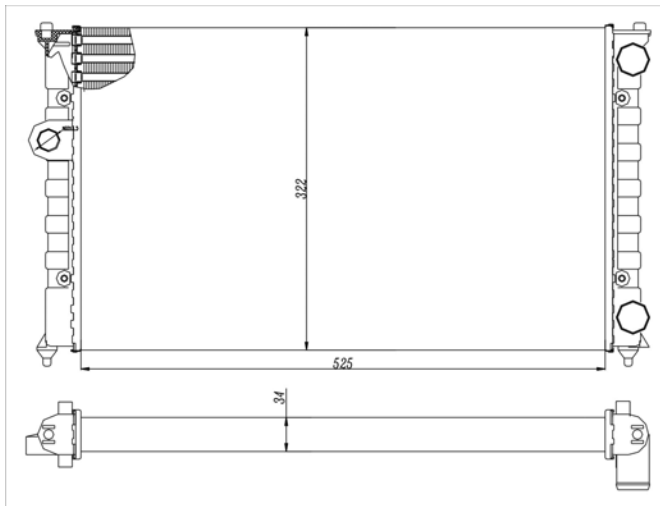

TYC 737-0016

Inlet 32 mm
Outlet 32 mm
Core 525x322x34
OE 1H0121253R

VOLKSWAGEN Vento (1H2) 11/1991 - 09/1998
VOLKSWAGEN Golf III (1H1/1H5) 08/1991 - 04/1999