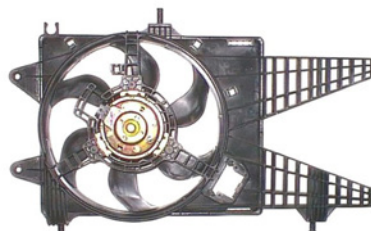

Cooling Fan details

Blade diameter: 315 mm
Function: PULL FAN
OE 51708004

Connector details

Connector: OVAL PLUG
2-PINS
Speed Control: 1-SPEED
Extra remark:

Fitment:

LANCIA Ypsilon (843) 10/2003 - 12/2011
LANCIA Musa (350) 10/2004 -
FIAT Punto (188) 09/1999 -
FIAT Idea 12/2003 -