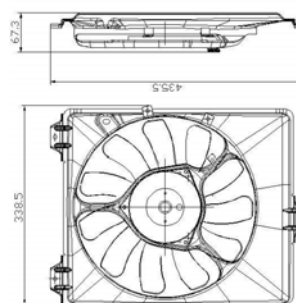

TYC 809-0017

Cooling Fan details

Blade diameter:
Function: PULL FAN
OE 71746876
71746875
71746874

Connector details

Connector: 2-PINS
Speed Control: 1-SPEED
Extra remark:

Fitment:

SUZUKI SX4 (GY) 06/2006 -
FIAT Sedici 06/2006 -