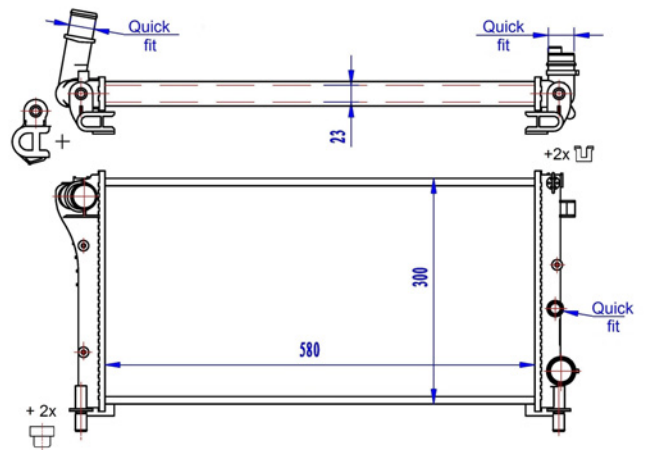

TYC 709-0024-R

Inlet 35 mm
Outlet 35 mm
Core 580x300x23
OE 46798743 FIAT Panda (169) 09/2003 -
51773193
51759806