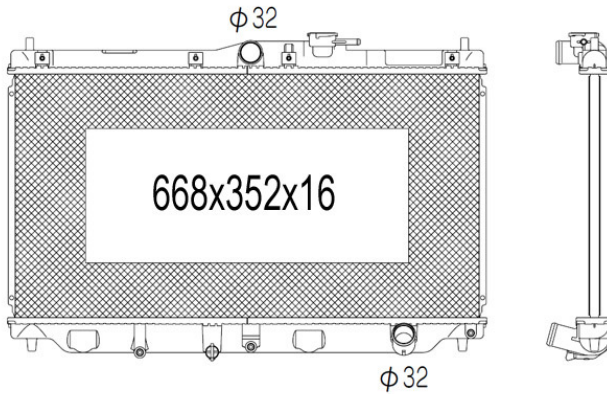

TYC 712-1007

Inlet 32 mm
Outlet 32 mm
Core 668x352x16
OE 19010PT0003
19010PT1003
19010PT1004 ROVER 600 (RH) 08/1993 - 02/1999
HONDA Accord V (CC7/CD/CE) 03/1993 - 10/1998
HONDA Accord IV Coupe (CC1) 01/1992 - 09/1993