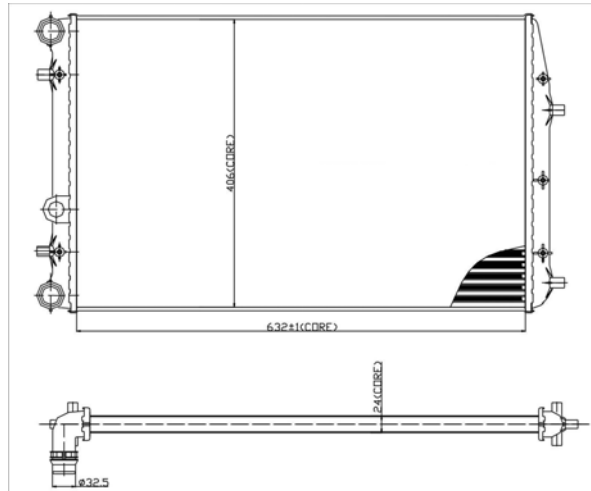

TYC 737-0042

Inlet 33 mm
Outlet 33 mm
Core 632x406x24
OE 6Q0121253L
6Q0121253M
6Q0121253Q

VOLKSWAGEN Polo (9N) 10/2001 - 06/2009
VOLKSWAGEN Fox (5Z1) 04/2005 -
SKODA Fabia (6Y2/6Y3/6Y5) 08/1999 - 03/2008
SEAT Ibiza IV (6L1) 02/2002 - 11/2009
SEAT Cordoba (6L2) 09/2002 - 11/2009