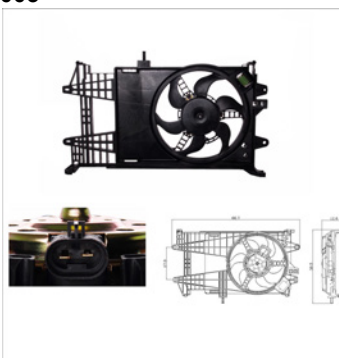

Cooling Fan details

Blade diameter: 315 mm
Function: PULL FAN
OE 51738360

Connector details

Connector: OVAL PLUG
2-PINS
Speed Control: 2-SPEED
Extra remark:

Fitment:

LANCIA Ypsilon (843) 10/2003 - 12/2011
FIAT Punto (188) 09/1999 -
FIAT Idea 12/2003 -