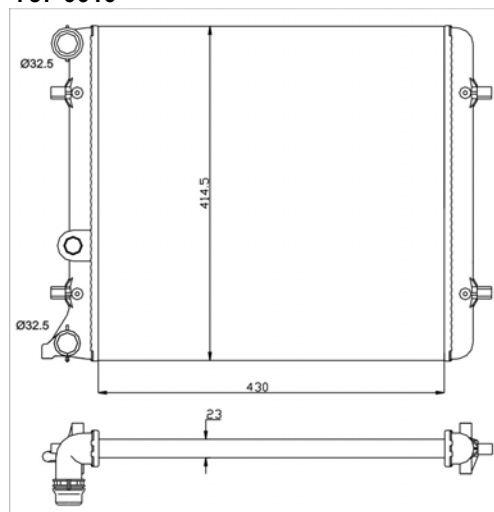

TYC 737-0010

Inlet 33 mm
Outlet 33 mm
Core 430x415x23
OE 1J0121253G

VOLKSWAGEN Golf IV (1J1/1J5) 08/1997 - 06/2006
SKODA Octavia (1U2/1U5) 09/1996 - 12/2010
SEAT Toledo II (1M2) 04/1999 - 05/2006
SEAT Leon (1M1) 11/1999 - 06/2006