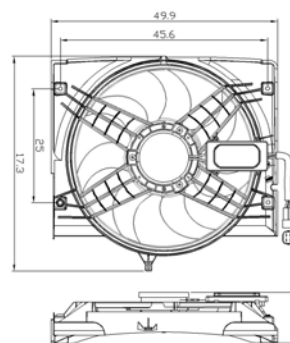

TYC 803-0011

Cooling Fan details

Blade diameter: 420 mm
Function: PULL FAN
OE 17117786009

Connector details

Connector: SQUARE PLUG
3-PINS
Speed Control: MULTISPEED
Extra remark:

Fitment:

BMW 3 Series (CPE/CONV) (E46) 04/1999 - 05/2006
BMW 3 Series (HB/SDN/WGN) (E46) 02/1998 - 02/2005