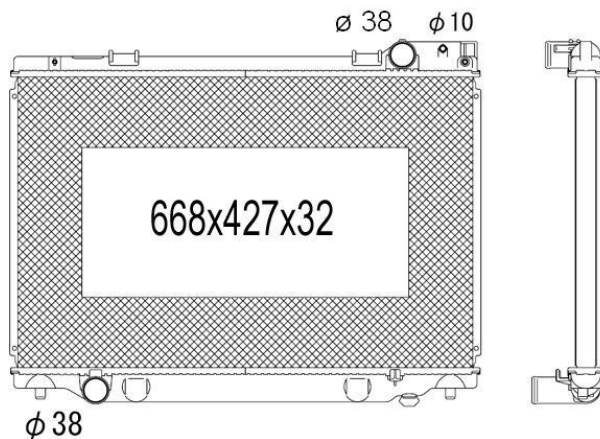

TYC 736-1031

Inlet 38 mm
Outlet 38 mm
Core 668x427x32
OE 1640076072
1640076071
1640064680

TOYOTA Previa (TCR1/TCR2) 05/1990 - 08/2000