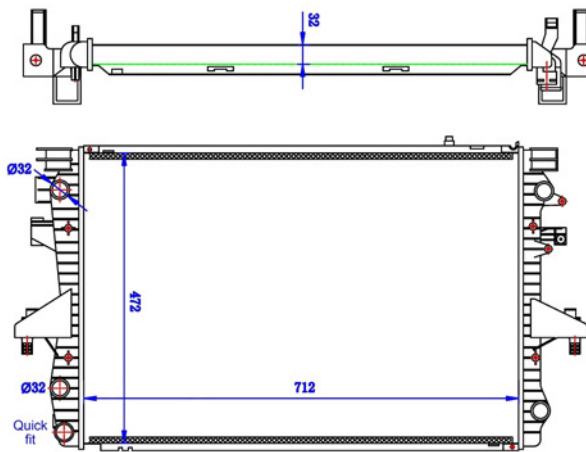

TYC 737-0061-R

Inlet 32 mm
Outlet 32 mm
Core 712x472x32
OE 7H0121253F
7H0121253H
7H0121253K

VOLKSWAGEN Transporter/Multivan T5 (7E/7F/7J/7H) 04/2003 -