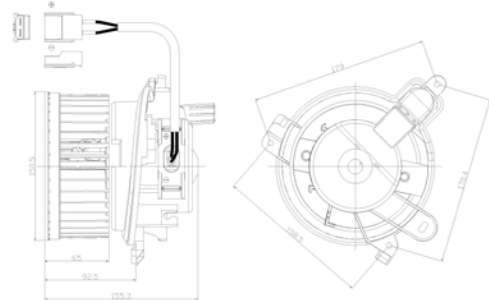

TYC 505-0002

Blower details		Connector details	
OE	644195	Connector:	Power:

Fitment:

PEUGEOT Partner (5/5F) 04/1996 - 03/2008
PEUGEOT 306 (7A/7B/7C/7E/N3/N5) 04/1993 - 04/2002
CITROËN ZX (N2) 03/1991 - 10/1997
CITROËN Berlingo (M/MF) 07/1996 - 04/2008