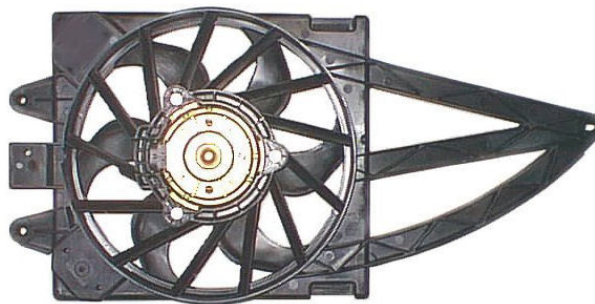

TYC 809-1022

Cooling Fan details

Blade diameter: 315 mm
Function: PULL FAN
OE 51732070

Connector details

Connector: OVAL PLUG
2-PINS
Speed Control: 1-SPEED
Extra remark:

Fitment:

FIAT Panda (169) 09/2003 -