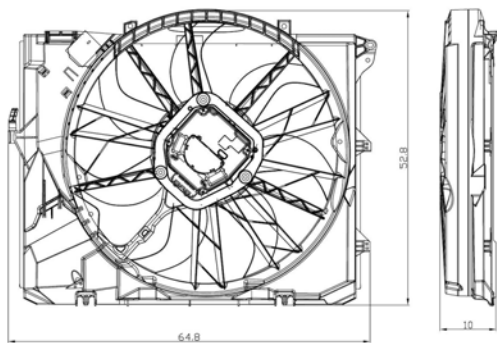

TYC 803-0012

Cooling Fan details

Blade diameter: 480 mm
Function: PULL FAN
OE 17427563259

Connector details

Connector: SQUARE PLUG
3-PINS
Speed Control: MULTISPEED
Extra remark:

Fitment:

BMW X1 (E84) 10/2009 -
BMW 3 series (CPE/CONV) (E92/E93) 06/2006 - 10/2013
BMW 3 Series (SDN/WGN) (E90/E91) 01/2005 - 12/2011
BMW 1 series (CPE/CONV) (E82/E88) 10/2007 -
BMW 1 Series (E81/E87) 09/2004 - 09/2012