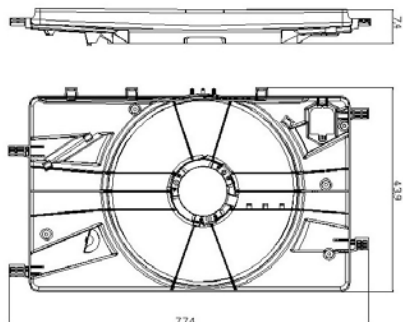

TYC 825-0017-1

Cooling Fan details

Blade diameter:
Function:
OE

Connector details

Connector:
Speed Control:
Extra remark:

Fitment:

OPEL Astra J 12/2009 -