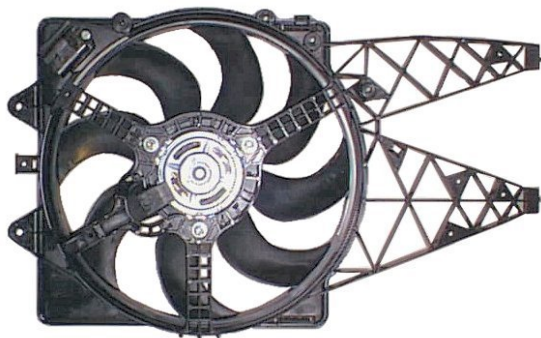

TYC 809-1004

Cooling Fan details

Blade diameter: 405 mm
Function: PULL FAN
OE 55700342

Connector details

Connector: OVAL PLUG
2-PINS
Speed Control: 1-SPEED
Extra remark:

Fitment:

FIAT Punto Evo (199) 07/2008 - 02/2012
FIAT Grande Punto (199) 10/2005 -