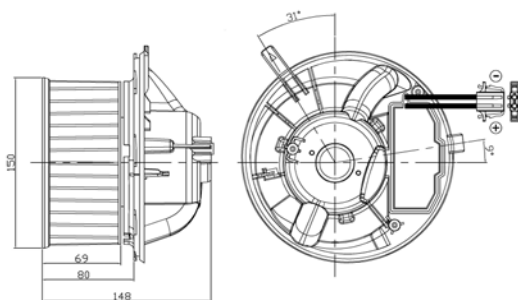

TYC 537-0005

Blower details		Connector details	
OE	1K1820015J 1K1820015 1K1820015A 1K1820015C 1K1820015F	Connector:	320 W

Fitment (most important models):

VOLKSWAGEN Touran (1T3) 05/2010 -
VOLKSWAGEN Touran (1T1/1T2) 02/2003 - 05/2010
VOLKSWAGEN Passat (362/365) 08/2010 -
VOLKSWAGEN Passat (3C2/3C5) 03/2005 -
VOLKSWAGEN Jetta III (1K2) 08/2005 - 10/2010
VOLKSWAGEN Golf VI (5K1/AJ5) 10/2008 -