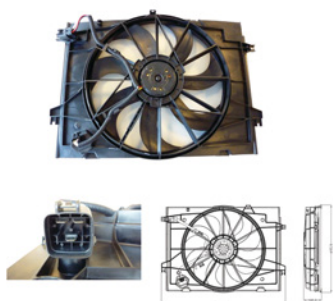

TYC 817-0001

Cooling Fan details

Blade diameter: 470 mm
Function: PULL FAN
OE 25380-1F251

Connector details

Connector: SQUARE PLUG
3-PINS
Speed Control: 2-SPEED
Extra remark:

Fitment:

KIA Sportage (JE) 09/2004 - 06/2010
HYUNDAI Tucson (JM) 08/2004 - 03/2010