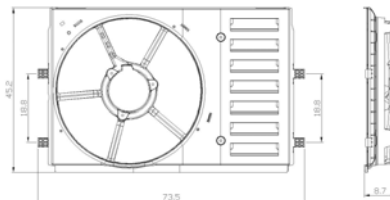

TYC 837-0032

Cooling Fan details

Blade diameter: 295 mm
Function: PULL FAN
OE 1K0959455Q

Connector details

Connector: OVAL PLUG
2-PINS
Speed Control: 1-SPEED
Extra remark:

Fitment (most important models):

VOLKSWAGEN Touran (1T3) 05/2010 -
VOLKSWAGEN Touran (1T1/1T2) 02/2003 - 05/2010
VOLKSWAGEN Tiguan (5N) 09/2007 -
VOLKSWAGEN Scirocco (137) 05/2008 -
VOLKSWAGEN Passat CC (357) 06/2008 - 01/2012

TYC 837-0033-1

Cooling Fan details

Blade diameter:
Function:
OE

Connector details

Connector:
Speed Control:
Extra remark:

Fitment (most important models):

VOLKSWAGEN Polo (6R) 06/2009 -
SKODA Roomster (5J) 03/2006 -
SKODA Rapid 07/2012 -
SKODA Fabia 12/2006 - 12/2014
SEAT Toledo IV (KG3) 07/2012 -

TYC 837-0034-1

Cooling Fan details

Blade diameter:
Function:
OE

Connector details

Connector:
Speed Control:
Extra remark:

Fitment (most important models):

VOLKSWAGEN Polo (6R) 06/2009 -
SKODA Roomster (5J) 03/2006 -
SKODA Rapid 07/2012 -
SKODA Fabia 12/2006 - 12/2014
SEAT Toledo IV (KG3) 07/2012 -

TYC 837-0035-1

Cooling Fan details

Blade diameter:
Function:
OE

Connector details

Connector:
Speed Control:
Extra remark:

Fitment (most important models):

VOLKSWAGEN Polo (6R) 06/2009 -
SKODA Roomster (5J) 03/2006 -
SKODA Rapid 07/2012 -
SKODA Fabia 12/2006 - 12/2014
SEAT Toledo IV (KG3) 07/2012 -

TYC 837-0036

Cooling Fan details

Blade diameter: 390 mm
Function: PULL FAN
OE 6Q0959455AD

Connector details

Connector: OVAL PLUG
3-PINS
Speed Control: 2-SPEED
Extra remark:

Fitment (most important models):

VOLKSWAGEN Polo (6R) 06/2009 -
SKODA Roomster (5J) 03/2006 -
SKODA Rapid 07/2012 -
SKODA Fabia 12/2006 - 12/2014
SEAT Toledo IV (KG3) 07/2012 -

TYC 837-0037

Cooling Fan details

Blade diameter: 390 mm
Function: PULL FAN
OE 6Q0959455AE

Connector details