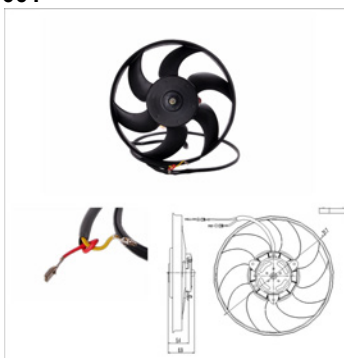

TYC 826-0001

**Cooling Fan details**

Blade diameter: 317 mm
 Function:
 OE 125367

Connector details

Connector: LOOSE TERMINALS
 2-PINS
 Speed Control: 1-SPEED
 Extra remark:

Fitment:

PEUGEOT 106 II (1) 04/1996 - 01/2003