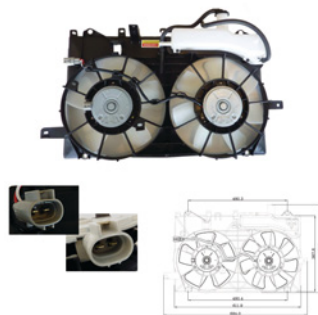

Connector details

Connector: OVAL PLUG +
OVAL PLUG
2-PINS + 2-PINS
Speed Control: 1-SPEED
Extra remark:

Fitment:

TOYOTA Rav4 III (ACA/ACE) 11/2005 -

TYC 836-0017

**Cooling Fan details**

Blade diameter: 275 mm + 275 mm
Function:
OE 16711-21100
16363-21040
16361-28080