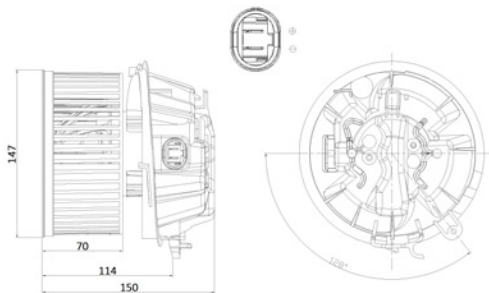

TYC 503-0004

Blower details		Connector details	
OE	64116933910	Connector:	Power:

Fitment:

BMW 6 Series (E63/E64) 01/2004 -
BMW 5 Series (E60/E61) 07/2003 - 09/2010

TYC 505-0001

Blower details		Connector details	
OE	6441Q6	Connector:	Power: