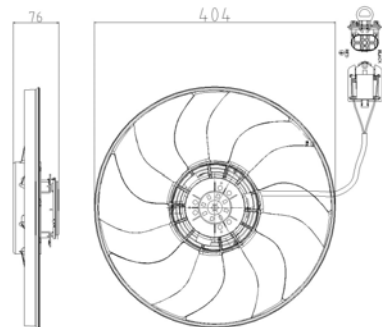

TYC 825-0020

Cooling Fan details

Blade diameter: 400mm
Function: PULL FAN
OE 1341076

Connector details

Connector: OVAL PLUG
4-PINS
Speed Control: MULTISPEED
Extra remark:

Fitment:

OPEL Astra J 12/2009 -