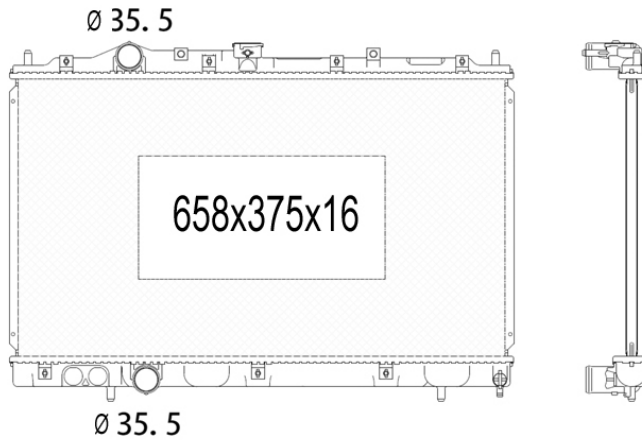

TYC 723-1009

Inlet 36 mm
Outlet 36 mm
Core 658x375x16
OE MR187961
MR204591

MITSUBISHI Lancer VI (CK/CP) 09/1995 - 09/1999
MITSUBISHI COLT V (CJ) 09/1995 - 07/2005