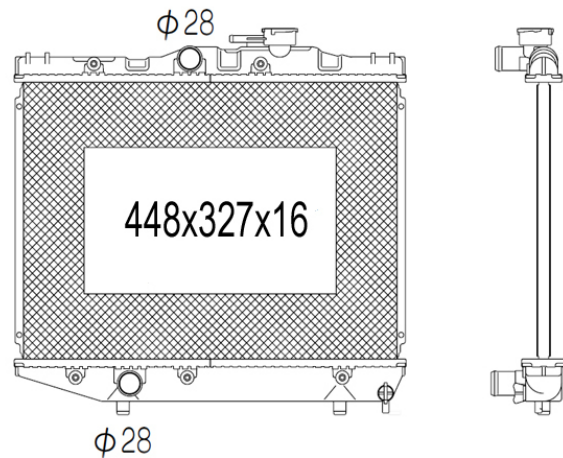

TYC 736-1029

Inlet 28 mm
Outlet 28 mm
Core 448x327x16
OE 1640010010
1640010030
1640010011

TOYOTA Starlet (P7) 10/1984 - 12/1989