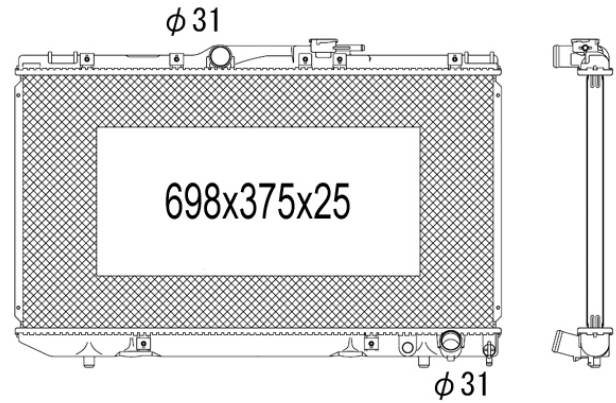

TYC 736-1027

Inlet 31 mm
Outlet 31 mm
Core 698x375x25
OE 1640064731
1640064731

TOYOTA Carina E (T19) 04/1992 - 09/1997