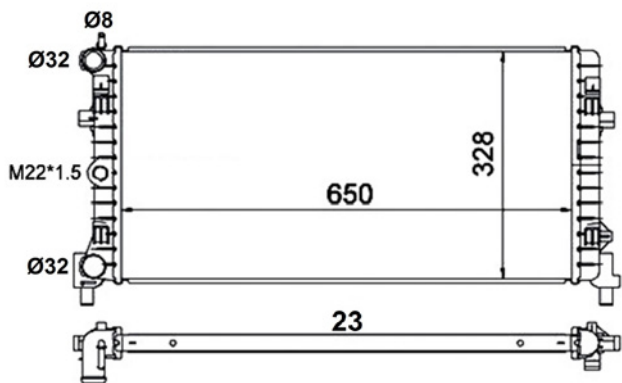

TYC 737-0064-R

Inlet 32 mm
Outlet 32 mm
Core 650x328x23
OE 6R0121253
6R0121253A
6R0121253L

VOLKSWAGEN Polo (6R) 06/2009 -
SKODA Roomster (5J) 03/2006 -
SKODA Rapid (NH) 07/2012 -
SKODA Fabia (NJ3/NJ5) 08/2014 -
SKODA Fabia 12/2006 - 12/2014