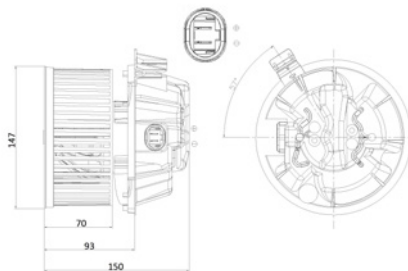

TYC 525-0003

Blower details

OE 1845202
90535114

Connector details

Connector:
Power:

Fitment:

OPEL Tigra B Twin-top 06/2004 -
OPEL Corsa C (F08/F68) 09/2000 - 06/2006
OPEL Combo 10/2001 -

TYC 528-0001

Blower details

OE 7701060014/ 7701060015

Connector details

Connector:
Power:

Fitment:

RENAULT Modus (F/JP) 12/2004 -