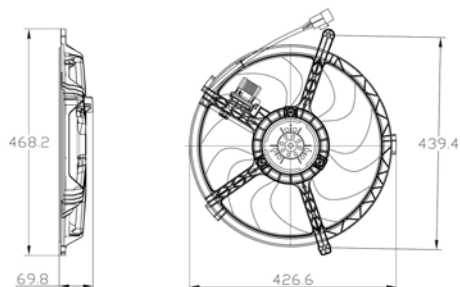

TYC 803-0010

**Cooling Fan details**

Blade diameter: 390 mm
Function: PULL FAN
OE 17422752632

Connector details

Connector: OVAL PLUG
3-PINS
Speed Control: 2-SPEED
Extra remark:

Fitment:

MINI Mini/Clubman/Convertible/Coupé/Roadster (R55/56/57/58/59)
10/2006 -