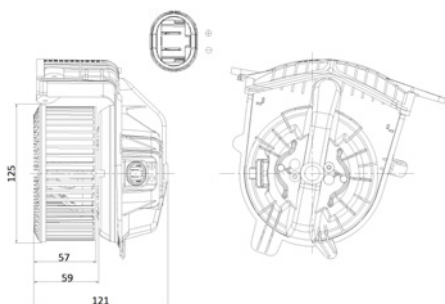

OE 7701060014/ 7701060015

Connector details

Connector:
Power:

Fitment:

RENAULT Modus (F/JP) 12/2004 -

TYC 528-0002

**Blower details**

OE 7701056598