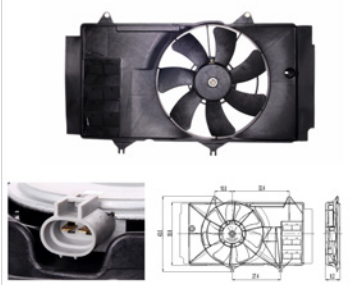

Fitment:

TOYOTA Corolla (E12) 11/2001 - 02/2007

TYC 836-0014

**Cooling Fan details**

Blade diameter: 345 mm
Function: PULL FAN
OE 16711-0N011
16363-0H030
16361-0N010

Connector details

Connector: OVAL PLUG
2-PINS
Speed Control: 1-SPEED
Extra remark: