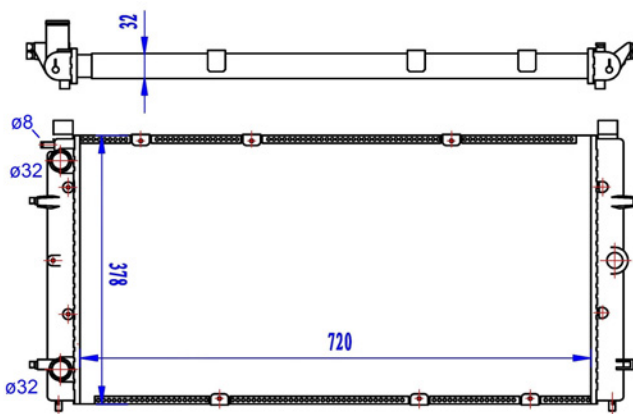

TYC 737-0059-R

Inlet 32 mm
Outlet 32 mm
Core 720x378x32
OE 701121253F
701121253D
701121253K

VOLKSWAGEN Transporter/Multivan T4 (70X/7D) 07/1990 - 03/2003