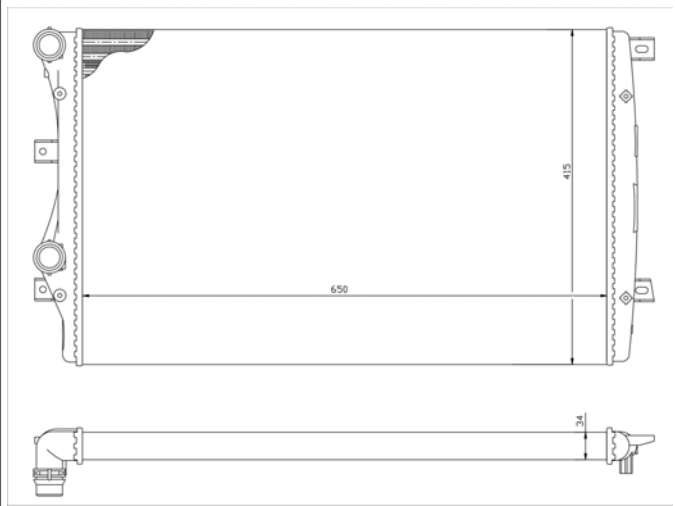

TYC 737-0017-R

Inlet 33 mm
Outlet 33 mm
Core 650x415x34
OE 1K0121253H

VOLKSWAGEN Touran (1T1/1T2) 02/2003 - 05/2010
VOLKSWAGEN Passat (3C2/3C5) 03/2005 - 11/2010