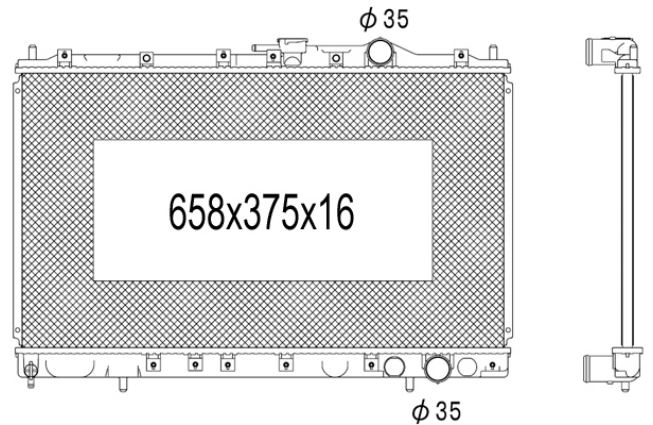

TYC 723-1012

Inlet 35 mm
Outlet 35 mm
Core 658x375x16
OE MB924248

MITSUBISHI Space Runner (N1/N2) 10/1991 - 08/1999