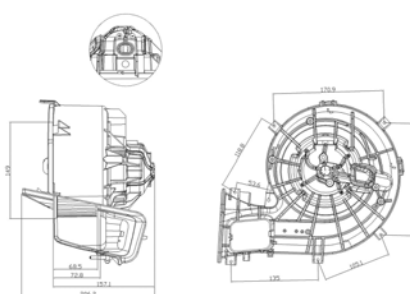

TYC 530-0001

Blower details

OE 12799558
13250117

Connector details

Connector:
Power: 324 W

Fitment:

SAAB 9-3 (YS3F) 09/2002 -
SAAB 9-3 (YS3D) 02/1998 - 09/2002
SAAB 900 II 07/1993 - 02/1998