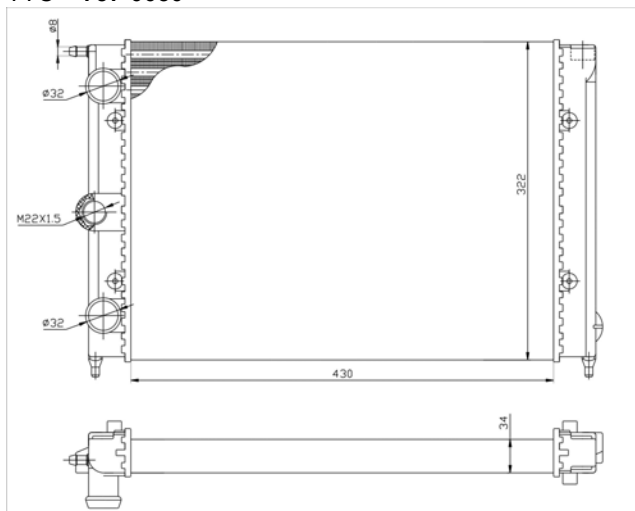

TYC 737-0050

Inlet 32 mm
Outlet 32 mm
Core 430x322x34
OE 171121253CJ

VOLKSWAGEN Scirocco (53B) 08/1980 -
07/1992
VOLKSWAGEN Santana (32B) 08/1981 - 12/1985
VOLKSWAGEN Polo (86C/80) 10/1981 - 09/1994
VOLKSWAGEN Passat (32B) 08/1980 - 12/1988