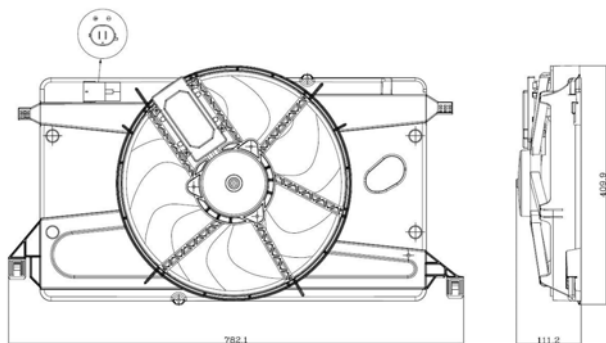

Fitment:

MAZDA 3 (BK) 10/2003 - 12/2009

TYC 820-0002

**Cooling Fan details**

Blade diameter: 390 mm
Function: PULL FAN
OE Z60115025B

Connector details

Connector: OVAL PLUG
3-PINS
Speed Control: MULTISPEED
Extra remark: