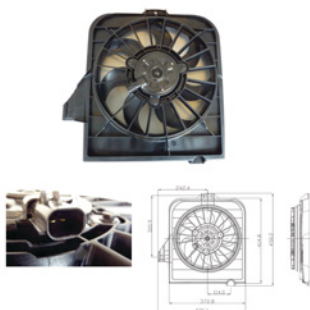

TYC 804-0003

Cooling Fan details

Blade diameter: 315 mm
Function: PULL FAN
OE 4809170AC

Connector details

Connector: OVAL PLUG
2-PINS
Speed Control: 1-SPEED
Extra remark:

Fitment:

CHRYSLER Voyager IV (RG) 02/2000 - 12/2008