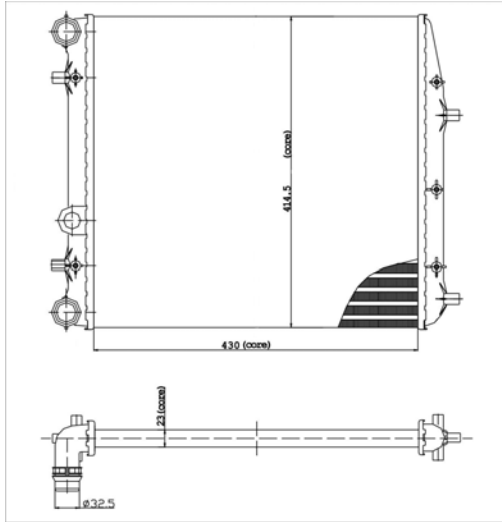

TYC 737-0013

Inlet 33 mm
Outlet 33 mm
Core 430x415x23
OE 6Q0121253J

VOLKSWAGEN Polo (9N) 10/2001 - 06/2009
SKODA Fabia (6Y2/6Y3/6Y5) 08/1999 - 03/2008
SEAT Ibiza IV (6L1) 02/2002 - 11/2009
SEAT Cordoba (6L2) 09/2002 - 11/2009