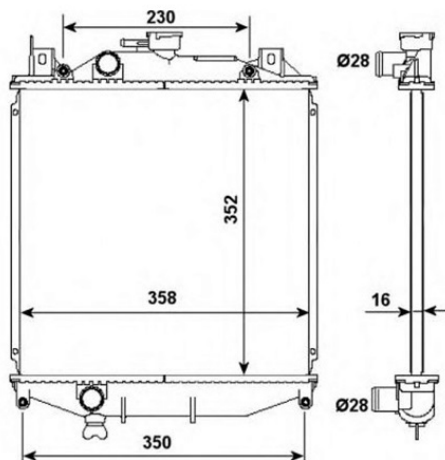

TYC 735-0032

Inlet 28 mm
Outlet 28 mm
Core 358x352x16
OE 1770060B22

SUZUKI Swift II (EA/MA/AH/AJ) 03/1989 - 12/2004