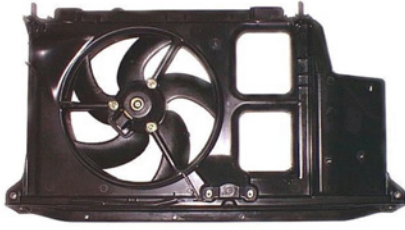

TYC 826-1016

Cooling Fan details

Blade diameter: 340 mm
Function: PUSH FAN
OE 125383
7104G7

Connector details

Connector: OVAL PLUG
2-PINS
Speed Control: 1-SPEED
Extra remark:

Fitment:

PEUGEOT 206+ (T3E) 01/2009 -
PEUGEOT 206 CC (2D) 09/2000 -
PEUGEOT 206 (2A/2C/2E/2K) 08/1998 -