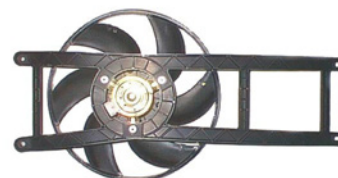

TYC 809-1017

Cooling Fan details

Blade diameter: 300 mm
Function: PULL FAN
OE 46799410

Connector details

Connector: OVAL PLUG
2-PINS
Speed Control: 1-SPEED
Extra remark:

Fitment:

FIAT Punto (188) 09/1999 -
FIAT Panda (169) 09/2003 -