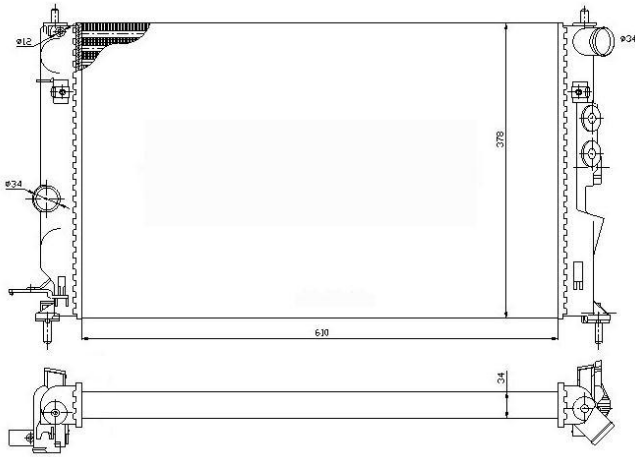

TYC 725-0027-R

Inlet 34 mm
Outlet 34 mm
Core 610x378x34
OE 1300185
52479098 OPEL Vectra B (31/36/38) 09/1995 - 07/2003