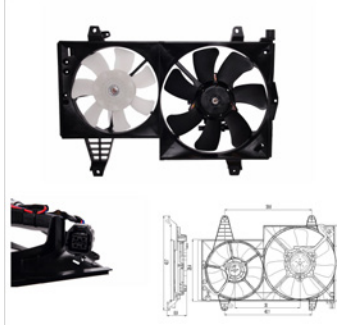

TYC 838-0006

Cooling Fan details

Blade diameter: 280 mm + 350 mm
Function: PULL FAN
OE 308220359
33457441
33457458

Connector details

Connector: 2X OVAL PLUG
3-PINS + 2-PINS
Speed Control: 1-SPEED
Extra remark:

Fitment:

VOLVO V40 I (VW) 07/1995 - 06/2004
VOLVO S40 I (VS) 07/1995 - 12/2003