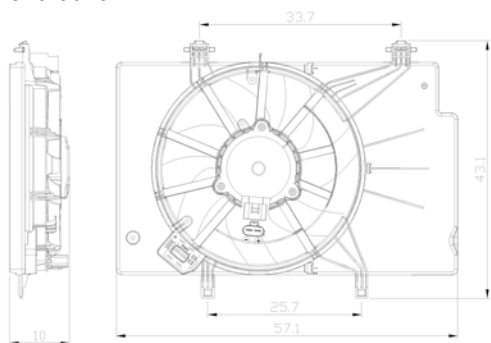

TYC 810-0043

Cooling Fan details

Blade diameter: 340 mm
Function: PULL FAN
OE 1557573

Connector details

Connector: OVAL PLUG
2-PINS
Speed Control: 2-SPEED
Extra remark:

Fitment:

FORD Fiesta VI 10/2008 -