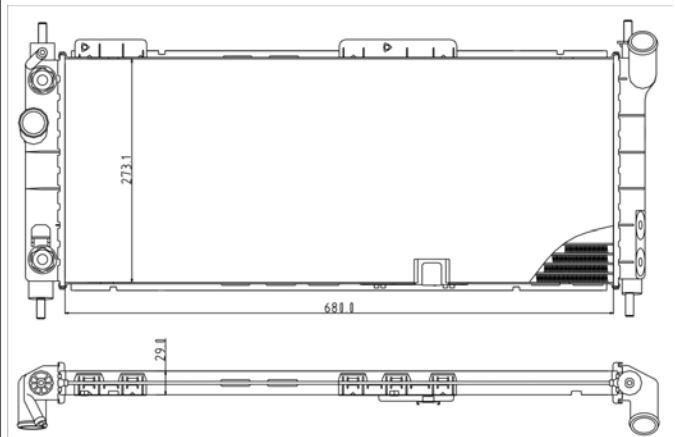

TYC 725-0003

Inlet 35 mm
Outlet 35 mm
Core 680x273x29
OE 1300153
52459322 OPEL Tigra A (95) 07/1994 - 12/2000
1300152 OPEL Corsa B (73/78/79/F35) 03/1993 - 09/2000