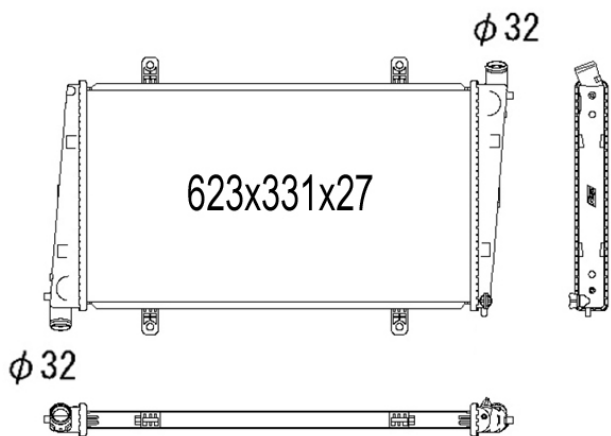

TYC 738-1001

Inlet 32 mm
Outlet 32 mm
Core 623x331x27
OE 8602117
8602116

VOLVO V40 I (VW) 07/1995 - 06/2004
VOLVO S40 I (VS) 07/1995 - 12/2003