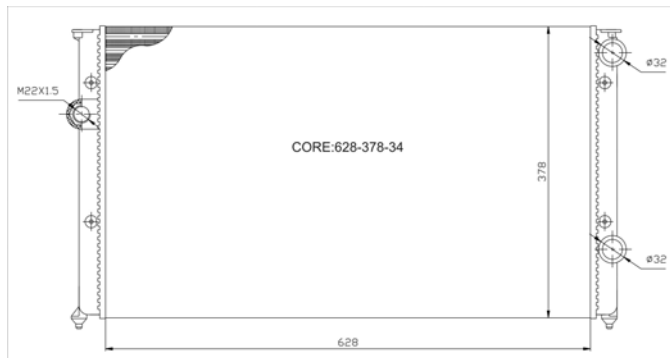

TYC 737-0026

Inlet 32 mm
Outlet 32 mm
Core 628x378x34
OE 1H0121253AE
VOLKSWAGEN Vento (1H2) 11/1991 - 09/1998
VOLKSWAGEN Passat (3A2/3A5) 02/1988 - 10/1996
VOLKSWAGEN Golf III (1H1/1H5) 08/1991 - 04/1999