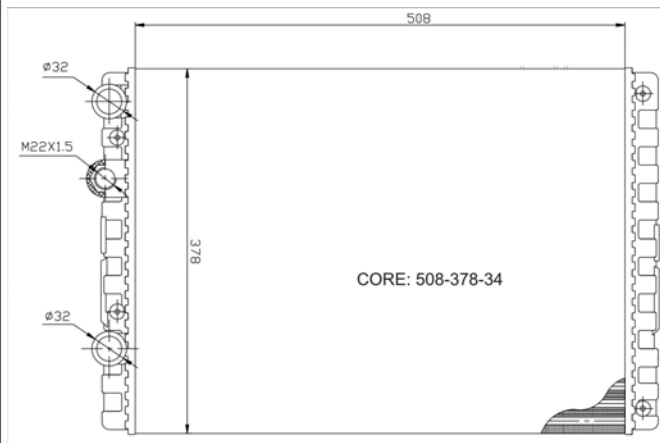

TYC 737-0024

Inlet 32 mm
Outlet 32 mm
Core 508x378x34
OE 6N0121253L
VOLKSWAGEN Polo (6N2) 10/1999 - 10/2001
VOLKSWAGEN Polo (6N1) 10/1994 - 10/1999
VOLKSWAGEN Lupo (6X1/6E1) 09/1998 - 07/2005