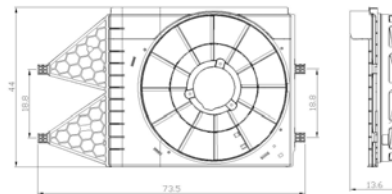

Cooling Fan details

Blade diameter:
Function:
OE

Connector details

Connector:
Speed Control:
Extra remark:

Fitment (most important models):

VOLKSWAGEN Polo (6R) 06/2009 -
SKODA Roomster (5J) 03/2006 -
SKODA Rapid 07/2012 -
SKODA Fabia 12/2006 - 12/2014
SEAT Toledo IV (KG3) 07/2012 -

TYC 837-0034-1