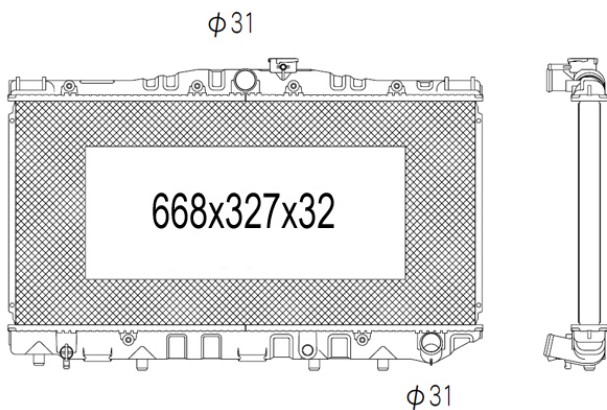

TYC 736-1030

Inlet 31 mm
Outlet 31 mm
Core 668x327x32
OE 1640064140
1640064170
1640064060

TOYOTA Corolla (E9) 05/1987 - 06/1993
TOYOTA Corolla (E8) 06/1983 - 05/1988
TOYOTA Carina II (T17) 12/1987 - 06/1993
TOYOTA Carina II (T15) 10/1983 - 05/1988
TOYOTA Camry (V1) 02/1983 - 01/1988