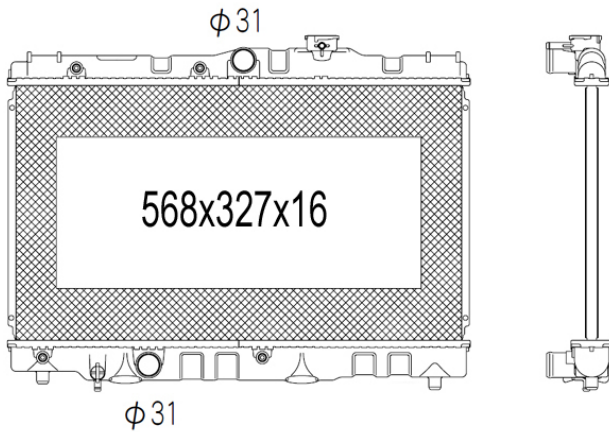

TYC 736-1028

Inlet 31 mm
Outlet 31 mm
Core 568x327x16
OE 1640011170

TOYOTA Corolla (E9) 05/1987 - 06/1993