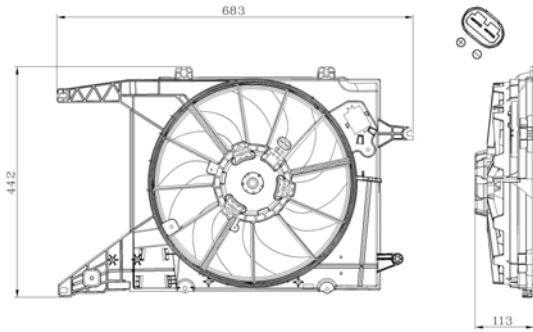

TYC 828-0002

Cooling Fan details

Blade diameter: 380 mm
Function: PULL FAN
OE 8200765566

Connector details

Connector: OVAL PLUG
2-PINS
Speed Control: 1-SPEED
Extra remark:

Fitment:

DACIA Sandero (B90) 06/2008 -
DACIA Logan (LS/KS/US/FS) 09/2004 -

TYC 828-0004

No picture
available

Cooling Fan details

Blade diameter: 380 mm
Function: PULL FAN
OE 7701054966
7701054967

Connector details

Connector: OVAL PLUG
2-PINS
Speed Control: 1-SPEED
Extra remark:

Fitment:

RENAULT Scenic II (JM) 06/2003 -
RENAULT Megane II (BM/CM/LM/KM) 11/2002 - 10/2008