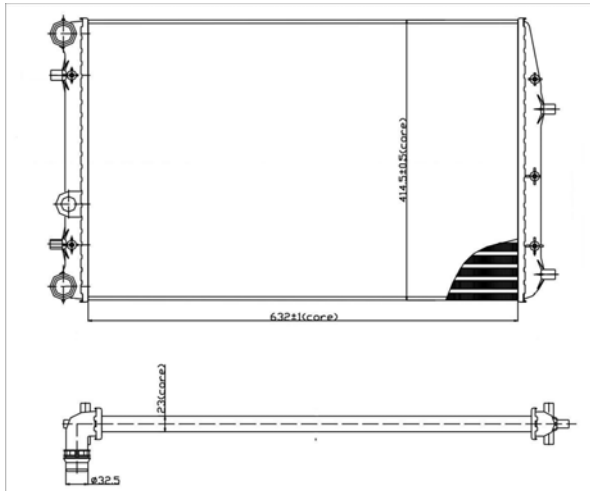

TYC 737-0041

Inlet 33 mm
Outlet 33 mm
Core 632x415x23
OE 6Q0121253L
6Q0121253M
6Q0121253Q

VOLKSWAGEN Polo (9N) 10/2001 - 06/2009
VOLKSWAGEN Fox (5Z1) 04/2005 -
SKODA Fabia (6Y2/6Y3/6Y5) 08/1999 - 03/2008
SEAT Ibiza IV (6L1) 02/2002 - 11/2009
SEAT Cordoba (6L2) 09/2002 - 11/2009