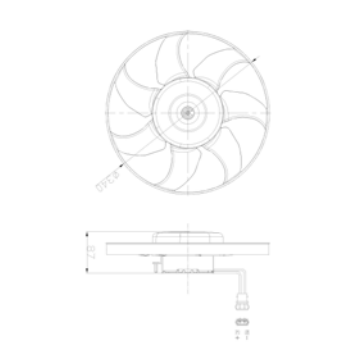

TYC 837-0025

Cooling Fan details

Blade diameter: 340 mm
Function: PULL FAN
OE 7D0959455M

Connector details

Connector: OVAL PLUG
2-PINS
Speed Control:
Extra remark:

Fitment:

VOLKSWAGEN Transporter/Multivan T4 (70X/7D) 07/1990 - 03/2003