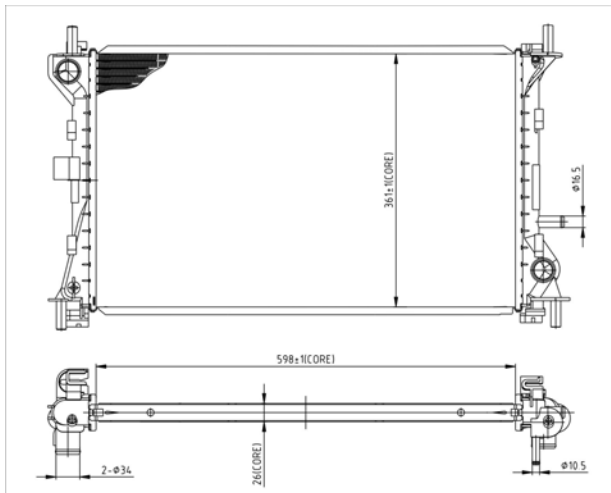

TYC 710-0052

Inlet 34 mm
Outlet 34 mm
Core 598x361x26
OE 1091934
98AB8005MF FORD Focus I (DAW/DBW/DNW) 10/1998 -
1061192 11/2004