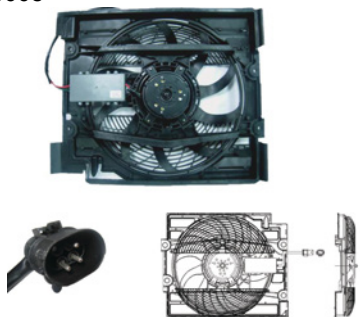

TYC 803-0008

Cooling Fan details

Blade diameter: 400 mm
Function: PUSH FAN
OE 64546921946

Connector details

Connector: OVAL PLUG
3-PINS
Speed Control: MULTISPEED
Extra remark:

Fitment:

BMW 5 Series (E39) 11/1995 - 05/2004