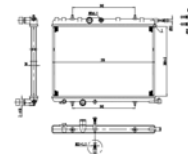

TYC 726-0016

Inlet 32 mm
Outlet 32 mm
Core 548x380x28
OE 133038, 133040,
133053, 133065,
133069, 133074,
133075, 133082,
133083, 133084,
133085, 133086,
133096, 1330A1,
1330B0, 1330B1,
1330B3, 1330B5,
1330C4, 1330C5,
1330C6, 1330E8,
1330F3, 1330F4,
1330F6, 1330F7,
1330F8, 1330G0,
1330G1, 1330G2,
1330G3, 1330G4,
1330G5, 1330H3,
1330H4, 1330H5,
1330H6, 1330N5,
1330N7, 96321980,
96370406, 96415074

PEUGEOT Partner (5/F) 04/1996 - 03/2008
PEUGEOT 307 (3A/3C/3E/3H) 08/2000 - 08/2007
PEUGEOT 206 (2A/2C/2E/2K) 08/1998 -
CITROËN Xsara Picasso (N68) 12/1999 -
CITROËN Xsara (N1/N2) 04/1997 - 08/2005