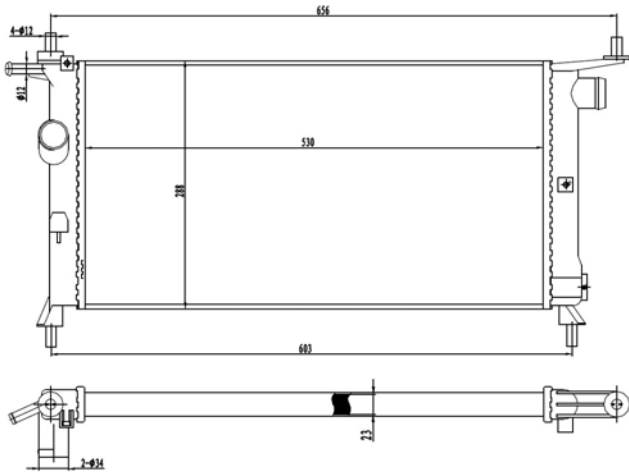

TYC 725-0020

Inlet 32 mm
Outlet 32 mm
Core 530x288x23
OE 1300149
90410047

OPEL Tigra A (95) 07/1994 - 12/2000
OPEL Corsa B (73/78/79/F35) 03/1993 - 09/2000
OPEL Combo (71) 07/1994 - 10/2001