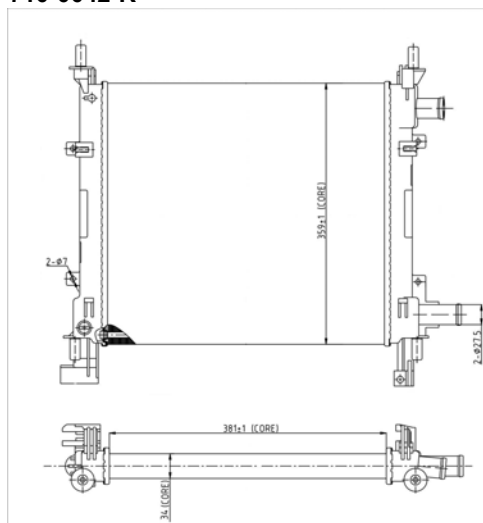

TYC 710-0042-R

Inlet 28 mm
Outlet 28 mm
Core 381x359x34 FORD Ka (RB) 09/1996 - 11/2008
OE 1025533