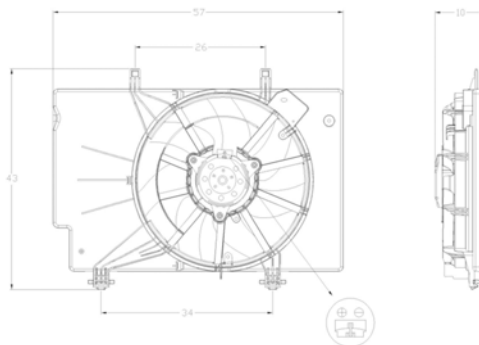

TYC 810-0042

Cooling Fan details

Blade diameter: 340 mm
Function: PULL FAN
OE 1557572

Connector details

Connector: OVAL PLUG
2-PINS
Speed Control: 1-SPEED
Extra remark:

Fitment:

FORD Fiesta VI 10/2008 -