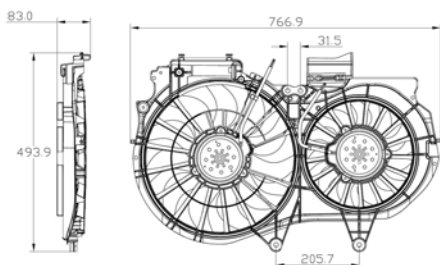

TYC 802-0053

**Cooling Fan details**

Blade diameter: 280 mm + 400 mm
Function:
OE 8E0959455B
8E0121207F

Connector details

Connector: LOOSE TERMINALS
4-PINS
Speed Control: 1-SPEED + 1-SPEED
Extra remark:

Fitment: