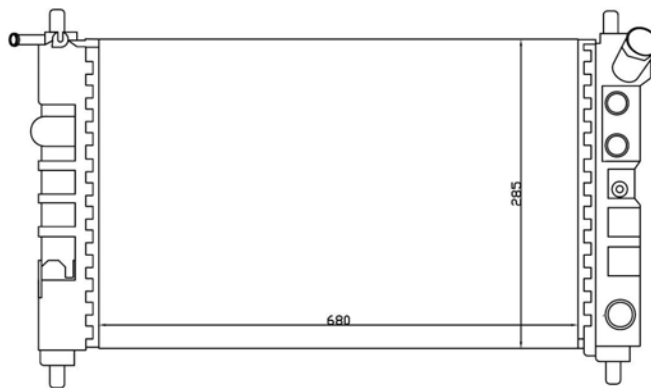

Inlet 35 mm
Outlet 35 mm
Core 680x285x34
OE 1300205
9180595
1300192

OPEL Tigra A (95) 07/1994 - 12/2000
OPEL Corsa B (73/78/79/F35) 03/1993 - 09/2000