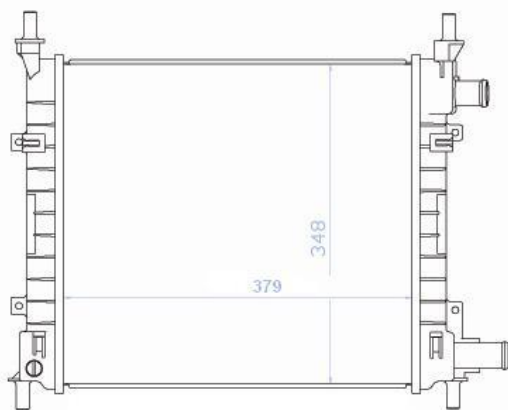

TYC 710-0043

Inlet 28 mm
Outlet 28 mm
Core 379x348x16
OE 1098775
XS5H8005EA
1056616 FORD Ka (RB) 09/1996 - 11/2008