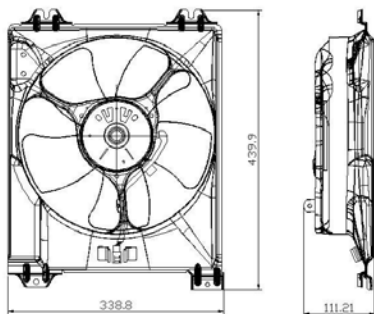

TYC 809-0016

Cooling Fan details

Blade diameter:
Function: PULL FAN
OE 71746873
71746872
71746871

Connector details

Connector: 2-PINS
Speed Control: 1-SPEED
Extra remark:

Fitment:

SUZUKI SX4 (GY) 06/2006 -
FIAT Sedici 06/2006 -