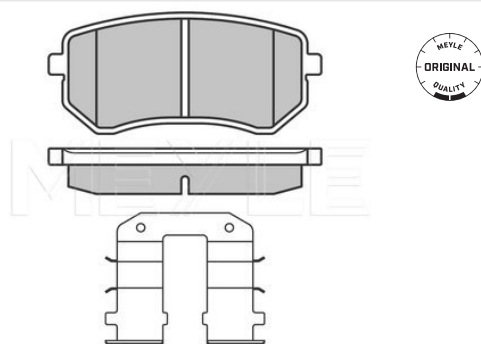

Brake pad set

025 238 7316/W | MBP0463

Application info

Carens I [11/00-07/02]
Carens II [07/02--]
Cerato [04/04--]
Clarus [07/96--]
Rio I [08/00-02/05]

Rio II [03/05--]
Sephia [09/93-10/97]
Shuma I [03/96-12/01]
Shuma II [05/01-08/04]

Brake pad set

025 242 7614/W | MBP0552

Notes

	with acoustic wear warning
Thickness [mm]	14.1
Height [mm]	41
Width [mm]	92.4
Number of wear indicators [per axle]	2
Brake System	Mando with anti-squeak plate Rear Axle

References

58302 07A00   58302 07A10

Application info

Picanto I [04/04--]   Picanto II [05/11--]

Brake pad set

025 243 2015/PD | MBP1593PD

Notes

	with accessories with acoustic wear warning
Thickness [mm]	15.9
Height [mm]	41.1
Width [mm]	93.1
Number of wear indicators [per axle]	2
Brake System	Mando with anti-squeak plate Rear Axle