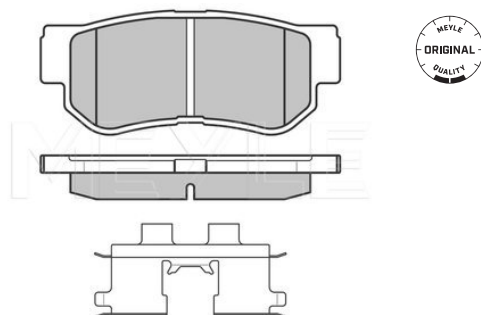

Brake pad set

025 235 4314/W | MBP0377

Notes

	with accessories
	with acoustic wear warning
Thickness [mm]	14.4
Height [mm]	41
Width 2 [mm]	98.6
Width 1 [mm]	98.4
Number of wear indicators [per axle]	2
Brake System	Akebono with anti-squeak plate Rear Axle

References

58302 1FE00	58302 38A10
58302 2GA00	58302 3CA10

Application info

Magentis I [05/01--]
Magentis II [11/05-12/08]

Sportage II [09/04--]

Brake pad set

025 240 5815/W | MBP0513

Notes

	with acoustic wear warning
Thickness [mm]	15.8
Height [mm]	46.8
Width [mm]	118.2
Number of wear indicators [per axle]	2
Brake System	Sumitomo with anti-squeak plate Rear Axle