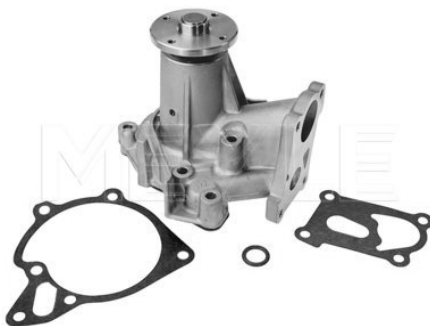

with seal

References

25100-38002

25100-38200

Application info

Magentis I [05/01--]

32-13 220 0005 | MWP0353

Water pump