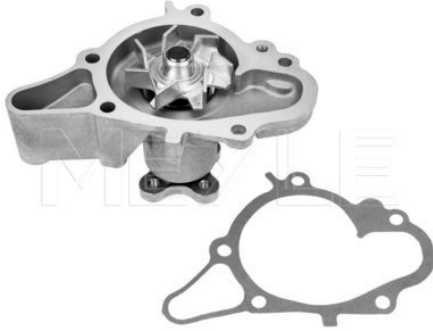

Application info

Pride [01/90-05/97]

Sephia [09/93-10/97]

5

28-13 220 0005 | MWP0258

Water pump

Notes

Quality