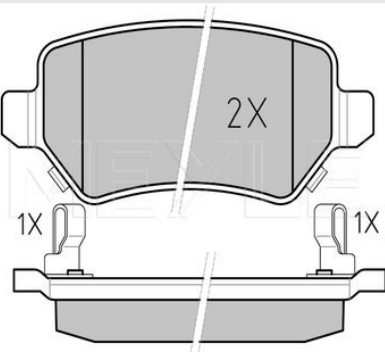

025 234 1715/PD | MBP0791PD

Brake pad set

Notes

Quality	with acoustic wear warning
Thickness [mm]	PREMIUM
Height [mm]	15.2
Width [mm]	42.5
Number of wear indicators [per axle]	95.5
Brake System	2
	TRW
	with anti-squeak plate
	Rear Axle

References

58302 1PA30