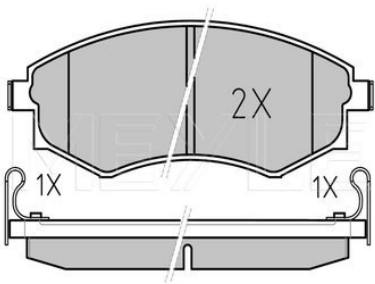

025 217 2517/W | MBP0190

Brake pad set

Notes

Thickness [mm]	with acoustic wear warning
Height [mm]	17
Width [mm]	54.2
Number of wear indicators [per axle]	137.2
Brake System	2
	Akebono
	with anti-squeak plate
	Front Axle

References

58101 M2A02

58101 M2A04

Application info

Joice [02/00--]

Magentis I [05/01--]