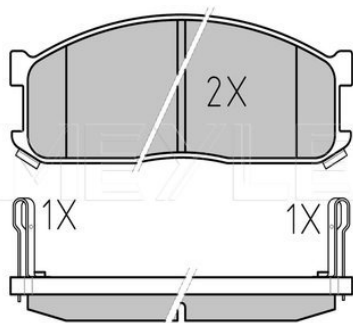

025 200 0215/W | MBP0001

Brake pad set

Notes

Thickness [mm]	with acoustic wear warning
Height [mm]	15
Width [mm]	52.1
Number of wear indicators [per axle]	133.1
Number of wear indicators [per axle]	2
Brake System	Akebono
	with anti-squeak plate
	Front Axle

References

ØK60A 3328Z	ØK71E 3328Z
ØK70Y 3328Z	ØK71F 3328Z

Application info

Besta [02/96--]

Besta [07/93-12/03]