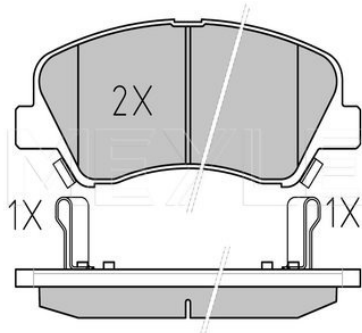

References

KK150 3323Z	MDA19 3323Z
KK150 3328Z	

Application info

Pride [01/90-05/97]

025 253 4818 | MBP1575

Brake pad set

Notes

Thickness [mm]	with acoustic wear warning
Height [mm]	17.8
Width [mm]	58.2
Number of wear indicators [per axle]	133
Brake System	2
	MANDO
	with anti-squeak plate
	Front Axle