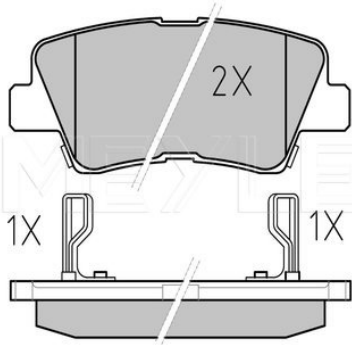

025 249 3415/W | MBP0681

Brake pad set

Notes

Thickness [mm]
Height [mm]
Width [mm]
Number of wear indicators [per axle]
Brake System

with acoustic wear warning
15.5
41
99.9
2
Akebono
with anti-squeak plate
Rear Axle

References

58302 1RA30
58302 1WA35
58302 2KA10

58302 2TA70
58302 3FA11

Application info

Opirus [09/03-09/06]
Optima [09/10--]

Rio III [09/11--]
Soul [02/09-12/10]