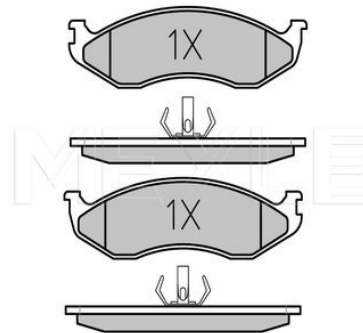

Application info

Sephia [09/93-10/97]
Shuma I [03/96-12/01]

Sportage I [04/94-08/04]

Brake pad set

025 218 2217 | MBP0198

Notes

Thickness [mm]	17.2
Height [mm]	54.1
Width [mm]	177
Brake System	Kelsey-Hayes with anti-squeak plate Front Axle