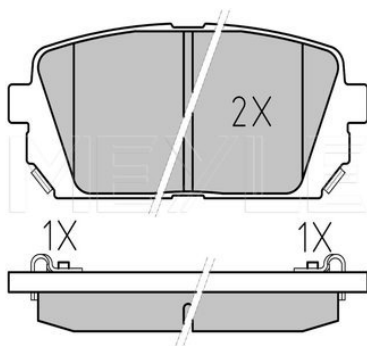

025 244 9116/W | MBP0608

Brake pad set

Notes

Thickness [mm]	with acoustic wear warning
Height [mm]	16
Width [mm]	44
Number of wear indicators [per axle]	100.7
Brake System	2
	Mando
	with anti-squeak plate
	Rear Axle

References

58302 10E00

Application info

Carens III [09/06--]