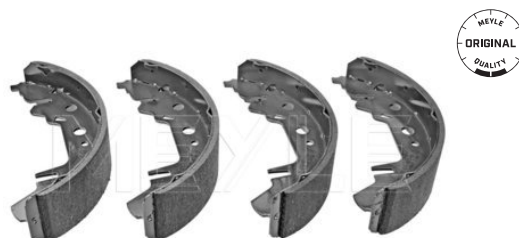

ØK56A 2638ZA
ØK58A 2638Z

Application info

Carnival I [08/99-10/01]

Carnival II [01/99-10/06]

Brake shoe kit

37-14 533 0007 | MBS0141

Notes

Diameter [mm]
Width [mm]