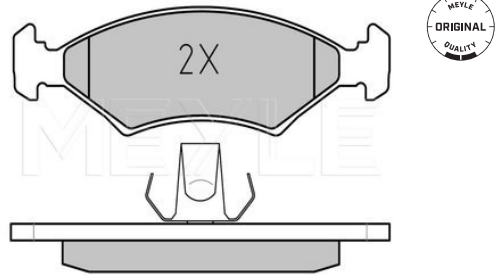

Brake pad set

025 207 5318 | MBP0035

Notes

	not prepared for wear indicator
Thickness [mm]	17.3
Height [mm]	46.5
Width 2 [mm]	151.3
Width 1 [mm]	150.2
Brake System	ATE with anti-squeak plate Front Axle

References

ØK20A 3323Z	ØK240 3323ZA
ØK239 3323Z	ØK2X3 3323Z
ØK240 3323Z	ØK2Y1 3323Z

Application info

Sephia [09/93-10/97]

Brake pad set

025 231 0315 | MBP0263

Notes

	not prepared for wear indicator
Thickness [mm]	16.8
Height [mm]	46.5
Width 2 [mm]	150.2
Width 1 [mm]	151.3
Brake System	ATE with anti-squeak plate Front Axle