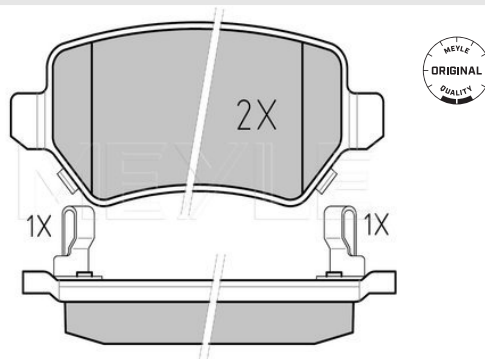

Brake pad set

025 234 1715/PD | MBP0791PD

Application info

Venga [02/10--]

Brake pad set

025 234 1715/W | MBP0341

Notes

Thickness [mm]	with acoustic wear warning
Height [mm]	15.2
Width [mm]	42.5
Number of wear indicators [per axle]	95.5
Brake System	2
	TRW
	with anti-squeak plate
	Rear Axle

References

58302 1PA30

Application info

Venga [02/10--]

Brake pad set

025 256 7716 | MBP1726

Notes

Thickness [mm]	with acoustic wear warning
Height [mm]	15.9
Width [mm]	41.1
Number of wear indicators [per axle]	93.1
Brake System	2
	MANDO
	with anti-squeak plate
	Rear Axle

References

58302-1YA50

Application info

Picanto II [05/11--]

2