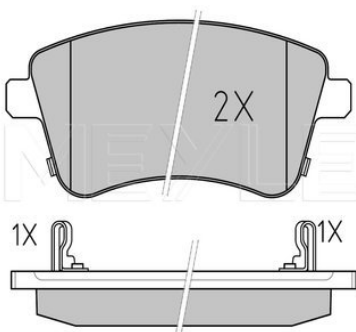

025 251 8419/W | MBP0695

Brake pad set

Notes

Thickness [mm]	with acoustic wear warning
Height [mm]	19.4
Width [mm]	60.6
Number of wear indicators [per axle]	131.4
Brake System	2
	TRW
	with anti-squeak plate
	Front Axle

References

58101 1PA00