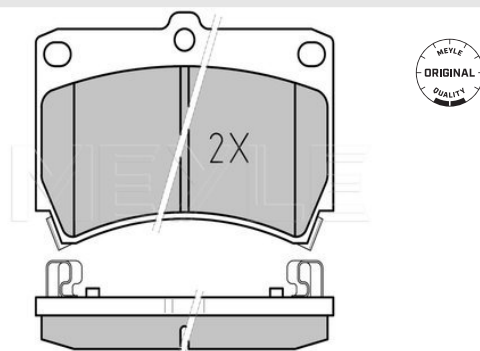

References

K0BA2 3328Z