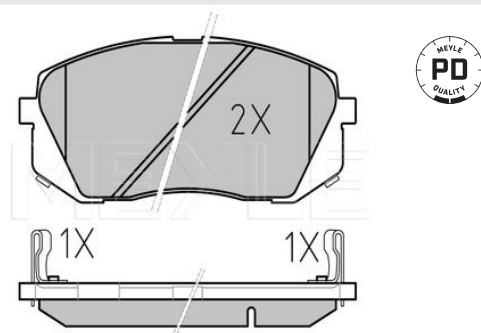

References

58101 1DE00	58101 2SA70

Application info

Carens II [07/02--]
Carens III [09/06--]

Sportage III [07/10--]