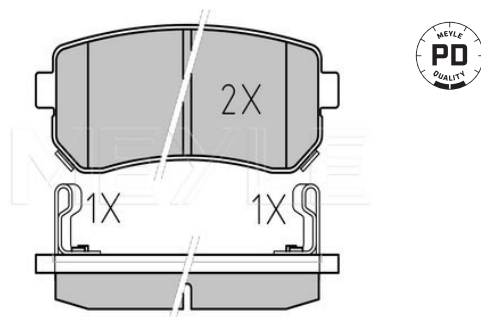

References

58302 0ZA00   58302 1HA00
58302 1GA00

Application info

Cee'd I [12/06-12/09]   Sportage II [09/04--]
Rio II [03/05--]   Sportage III [07/10--]