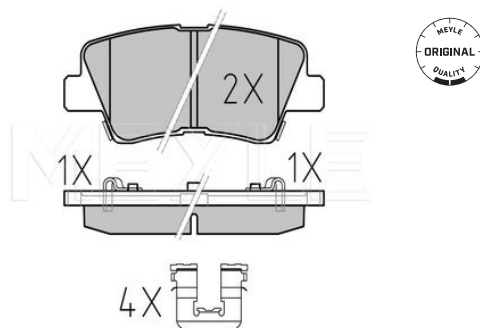

Brake pad set

025 253 3715/W | MBP0702

Notes

Thickness [mm]	with accessories
Height [mm]	with acoustic wear warning
Width [mm]	15.7
Number of wear indicators [per axle]	40.9
Brake System	99.7
	2
	Akebono
	with anti-squeak plate
	Rear Axle

References

58302-A6A20