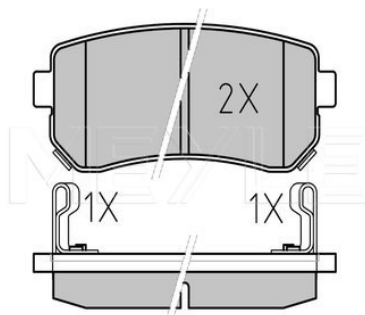

References

58302 0ZA00 58302 1HA00
58302 1GA00

Application info

Cee'd I [12/06-12/09] Sportage II [09/04--]
Rio II [03/05--] Sportage III [07/10--]

025 243 2015/W | MBP0570

Brake pad set

Notes

Thickness [mm]	with acoustic wear warning
Height [mm]	15.9
Width [mm]	41.1
Number of wear indicators [per axle]	93.1
Brake System	2
	Mando
	with anti-squeak plate
	Rear Axle