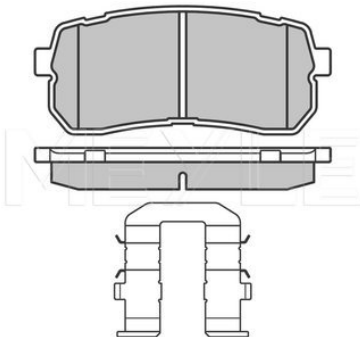

025 245 5915/W | MBP0626

Brake pad set

Notes

Thickness [mm]
Height [mm]
Width [mm]
Number of wear indicators [per axle]
Brake System

with accessories
with acoustic wear warning
15.5
47.8
110.4
2
Mando
with anti-squeak plate
Rear Axle

References

58302 4DE00

Application info

Carnival III [06/06--]