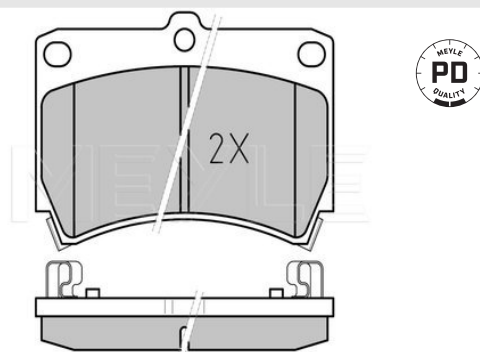

References

K0BA2 3328Z