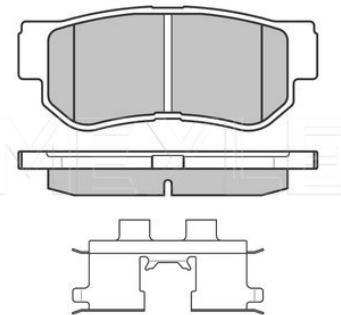

025 235 4314/PD | MBP1584PD

Brake pad set

Notes

Thickness [mm]	14.4
Height [mm]	41
Width 2 [mm]	98.6
Width 1 [mm]	98.4
Number of wear indicators [per axle]	2
Brake System	Akebono with anti-squeak plate Rear Axle

References

58302 1FE00	58302 38A10
58302 2GA00	58302 3CA10

Application info

Magentis I [05/01--]
Magentis II [11/05-12/08]

Sportage II [09/04--]