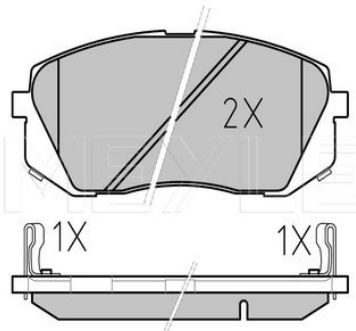

025 245 0116/W | MBP0611

Brake pad set

Notes

Thickness [mm]	with acoustic wear warning
Height [mm]	17.5
Width [mm]	60.9
Number of wear indicators [per axle]	137.8
Brake System	2
	Sumitomo
	with anti-squeak plate
	Front Axle

References

58101 1DE00	58101 2SA70

Application info

Carens II (07/02--)
Carens III (09/06--)

Sportage III (07/10--)