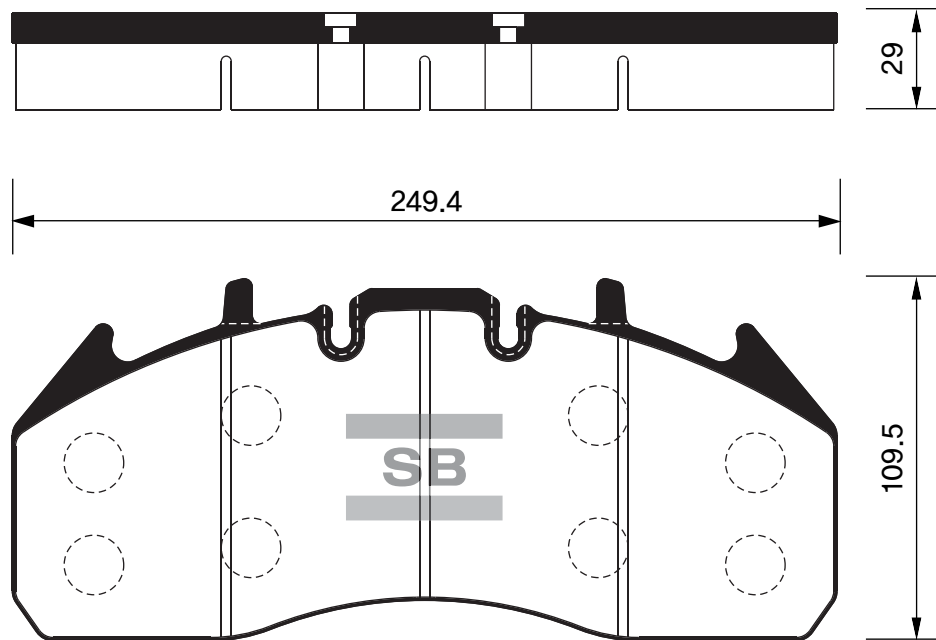

SB No.	MAKER	WVA	E-MARK
SP1395	Meritor ELSA 225-3 VOLVO FM	29174