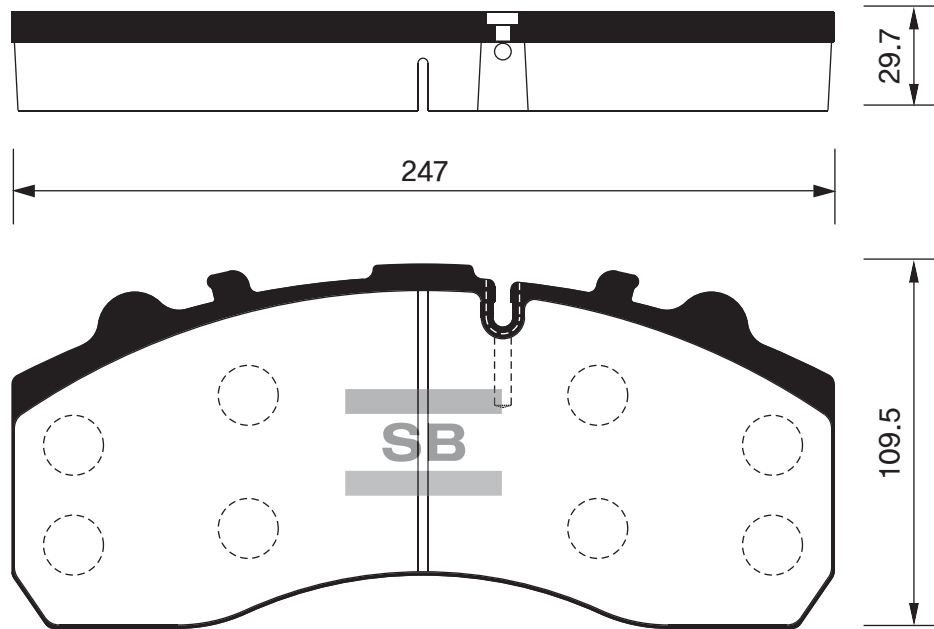

SB No.	MAKER	WVA	E-MARK
SP1393	MECEDES BENZ IVECO MAN TRAGO TRACTOR	29087 29108 29059 29105