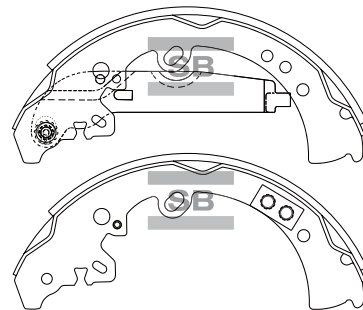

Outside Radius of Lining : 146.8 mm
Width of Lining : 50 mm

SB No.		MAKER	MODEL	E-MARK
SA168		TOYOTA	HI-ACE 05-HI-ACE REGIUS TACOMA 4WD 05-, TACOMA RWD