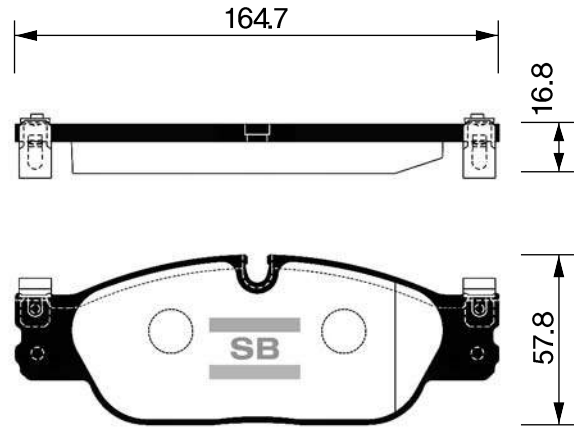

SP2292

MERCEDES-BENZ

WVA 24310 24456

FMSI D1342-8453

SP2297

JAGUAR

WVA 23908

FMSI D1065-7971

SP2299

VOLVO

WVA 24011 24012

FMSI D980-7883

SP2300

LEXUS

WVA 24245

FMSI

SP2300 is
Superseded to SP1496