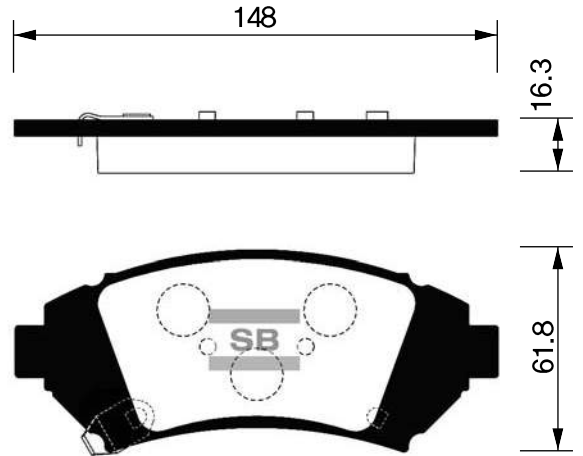

SP2270 | BUICK, CHEVROLET, PONTIAC

WVA | FMSI D1076-7981