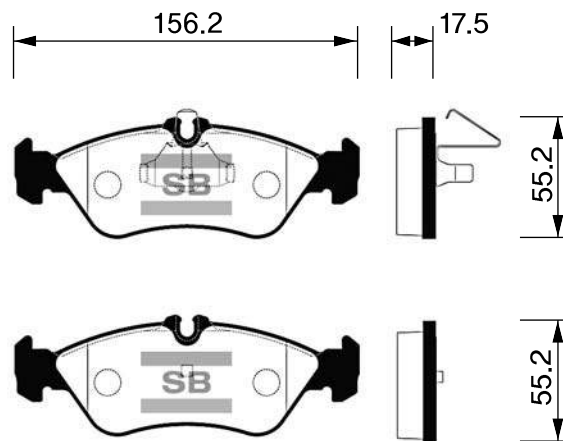

Electronic wear sensor is not included

SP1275

FORD

WVA 23577 23578 23579
23580

FMSI

**SP1276**

TOYOTA

WVA 24567