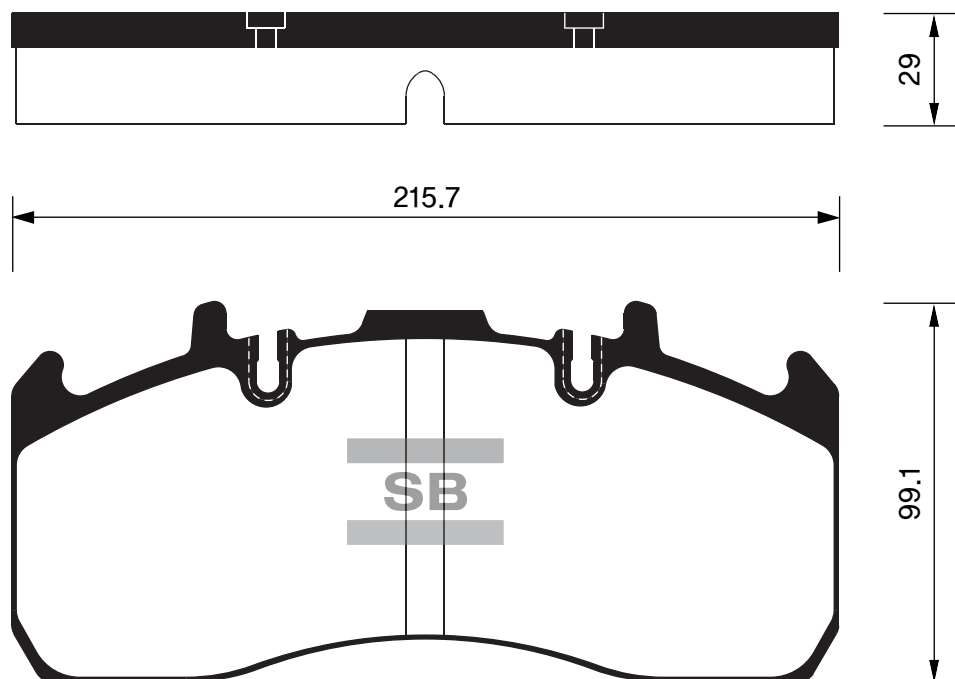

SB No.	MAKER	WVA	E-MARK
SP1658	Meritor ELSA 225-1 VOLVO FL	29173