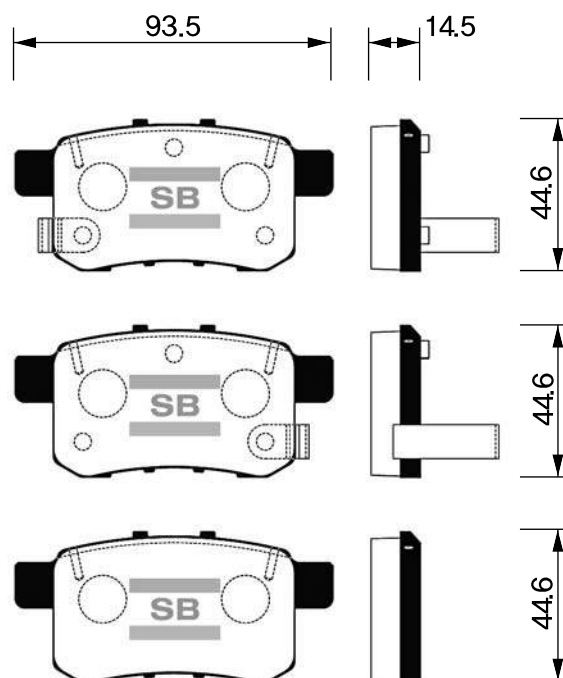

SP2103

ACURA, HONDA

WVA 24435 24387 24661
24662

FMSI D1336-8447