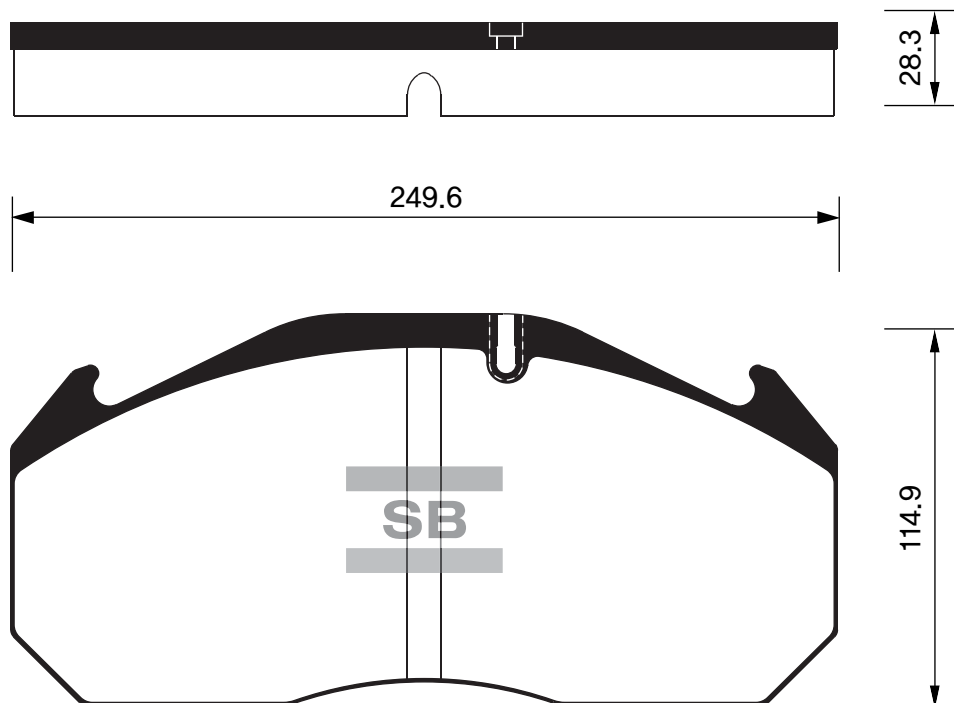

SB No.	MAKER	WVA	E-MARK
SP1641	LUCAS GIRLING D-LISA VOLVO B10/B12 RENAULT MAGNUM	29090