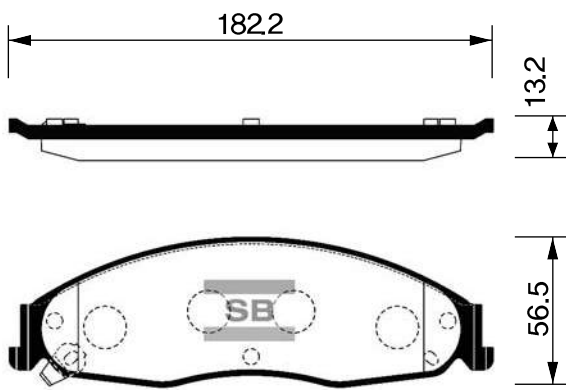

SP2250 | CADILLAC

WVA | FMSI D921-7822