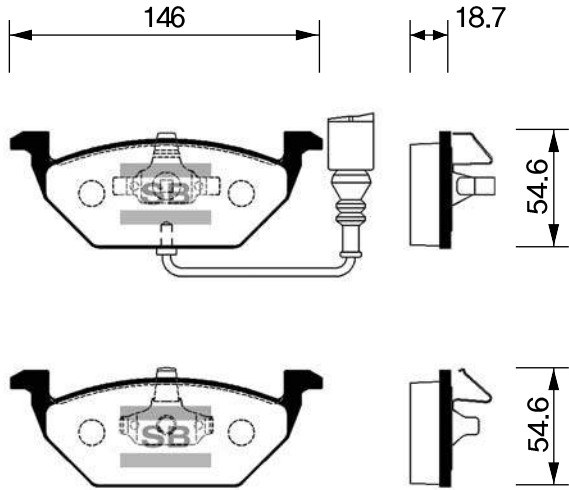

SP2025 | AUDI, SEAT, SKODA
VOLKSWAGEN, GM

WVA 23131 23187 23130 23188 21974 | **FMSI** D468-7709

1 electronic sensor is installed in one backing plate

SP2028 | MAZDA

WVA 20031 23596 24045 | **FMSI** D332-7186 D482-7186