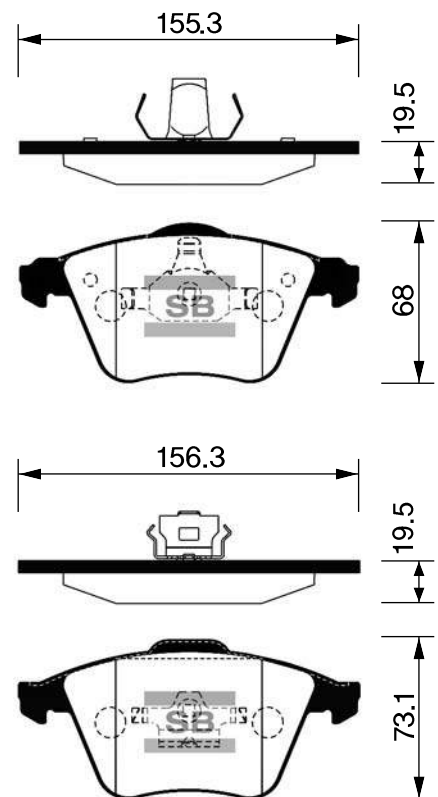

SP2283 | VOLVO

WVA 23590 23591 | FMSI D979-7882