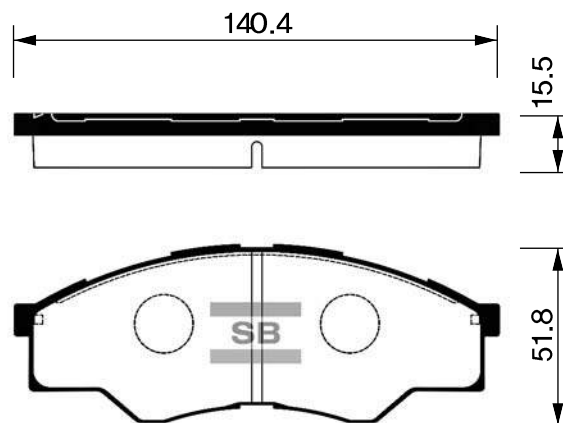

SP1276

TOYOTA

WVA 24567

FMSI D1710-8934