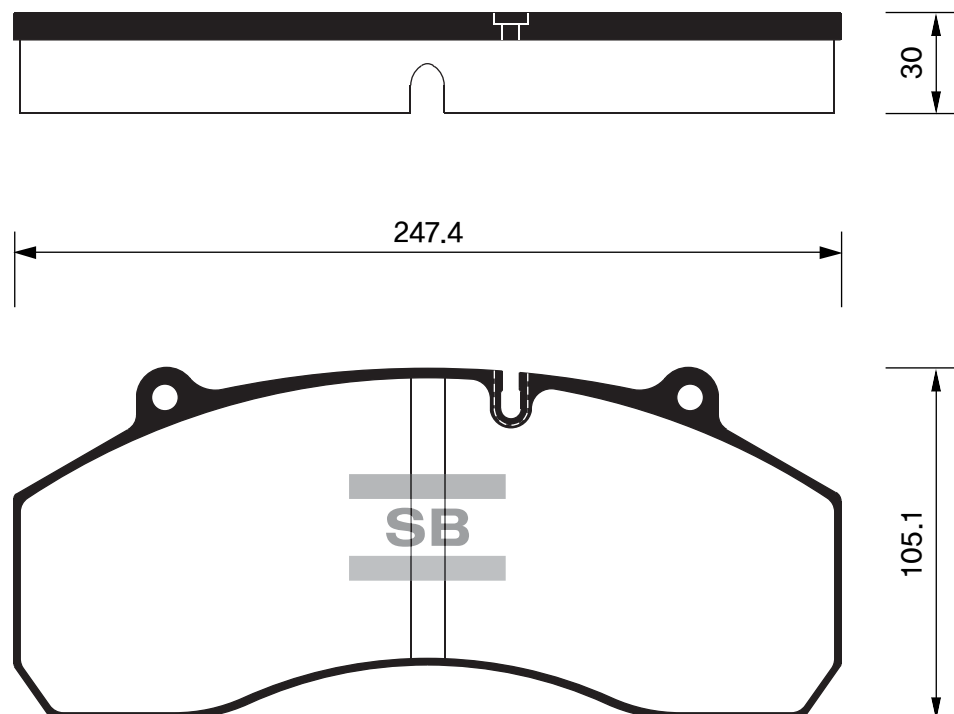

SB No.	MAKER	WVA	E-MARK
SP1645	HALDEX DB22 SCANIA 3SERIE / 4SERIE	29120