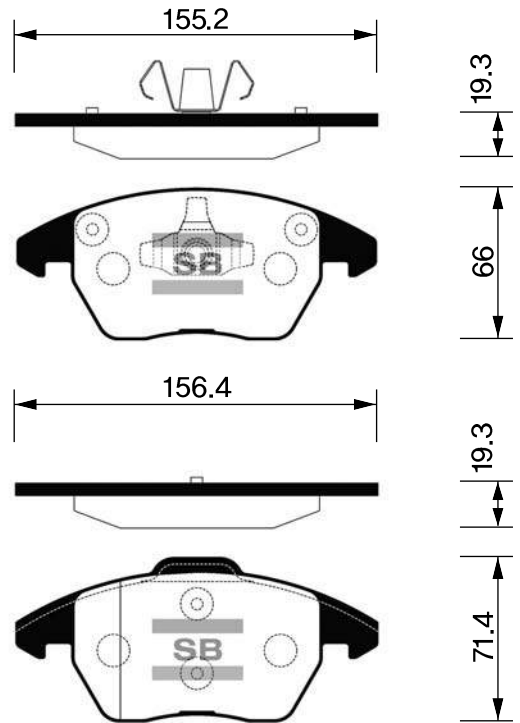

SP2098A

CITROEN, PEUGEOT

WVA 23589 24153

FMSI D1107-8686