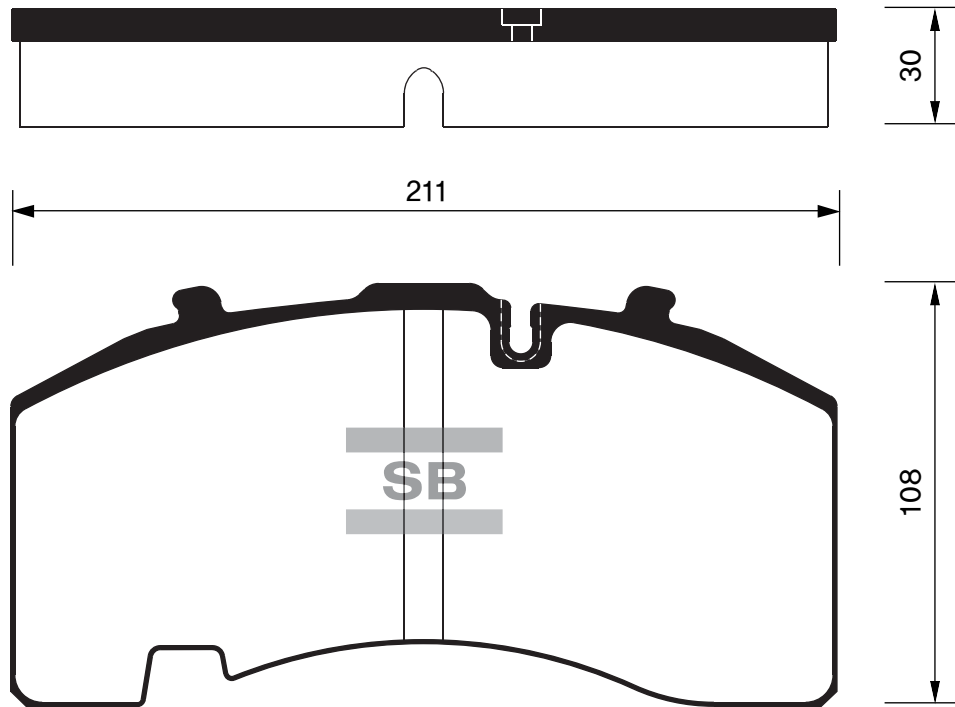

SB No.	MAKER	WVA	E-MARK
SP1657	KNORR SK 7 BPW	29171