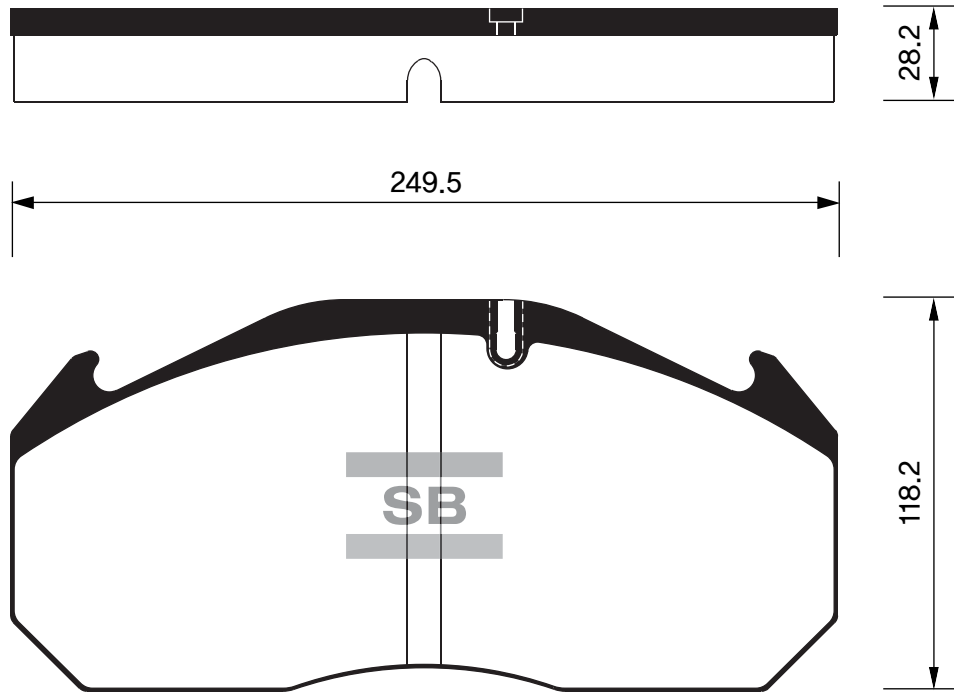

SB No.	MAKER	WVA	E-MARK
SP1639	MAN F 2000	29030