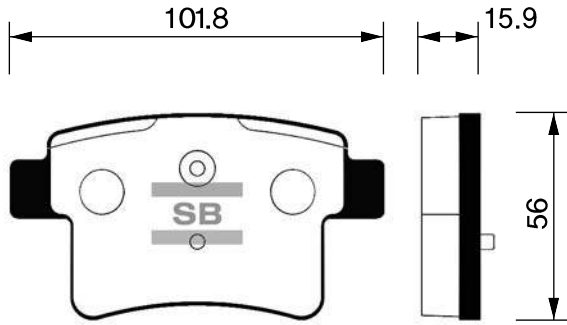

SP2226 | BUCK

WVA | FMSI D8889-1662