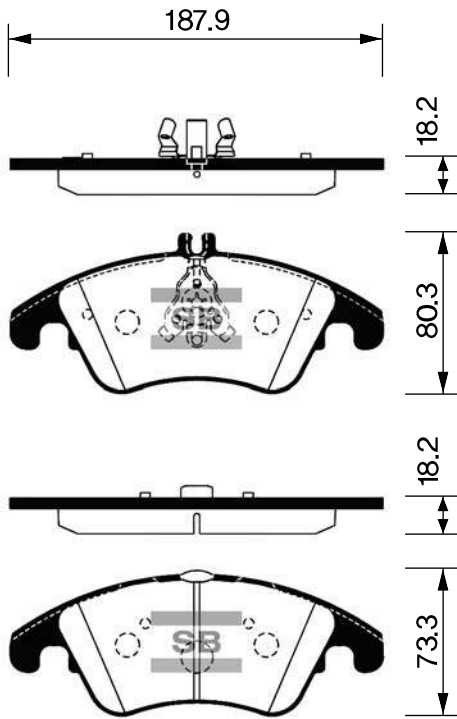

SP2292

MERCEDES-BENZ

WVA 24310 24456

FMSI D1342-8453

SP2297

JAGUAR

WVA 23908

FMSI D1065-7971