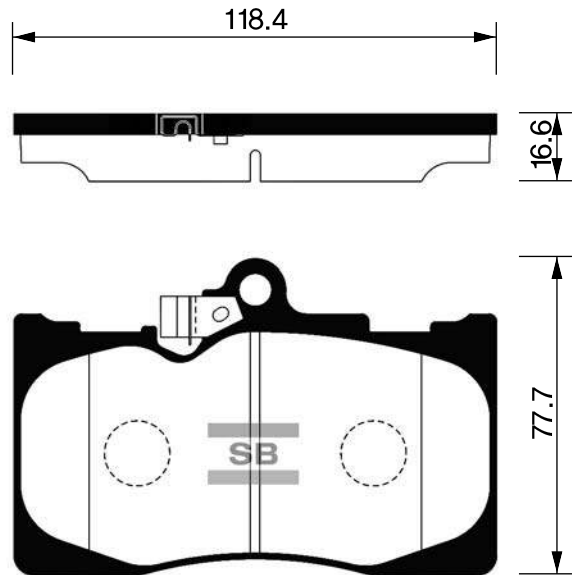

SP2302	LEXUS	
WVA 23331	FMSI D1118-7745