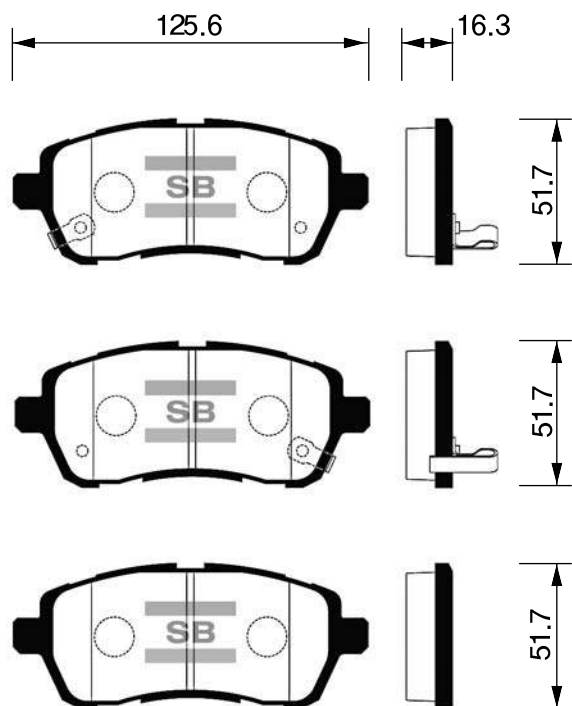

SP2113

DAIHATSU, FORD, MAZDA

WVA 24283 24284 24285 FMSI D1454-8653