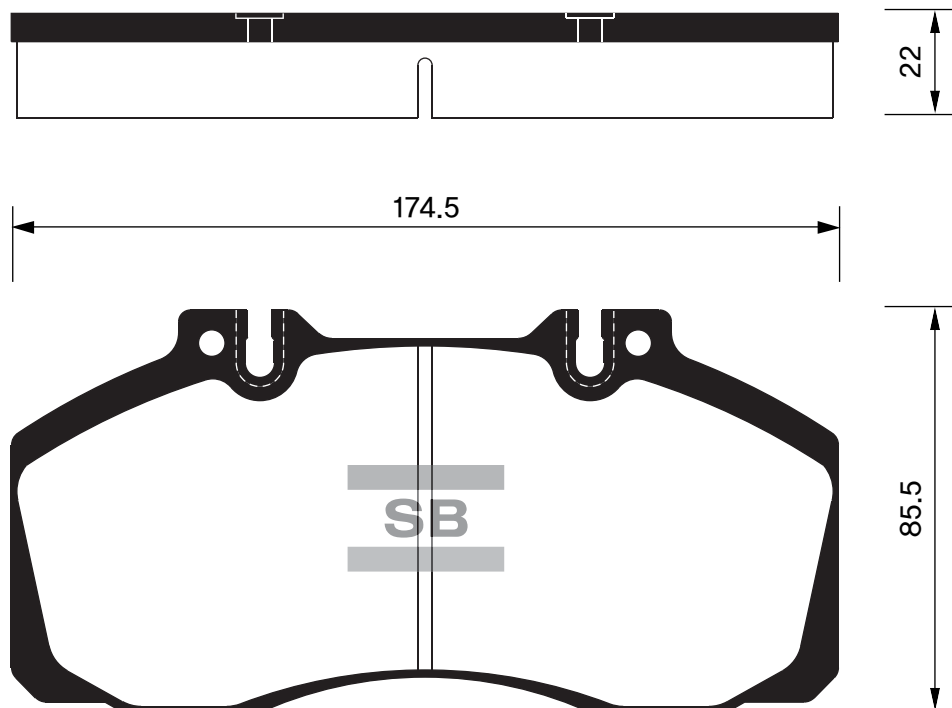

.SB No.	MAKER	WVA	E-MARK
SP1638	MERCEDES IVECO RENAULT	29065 29835