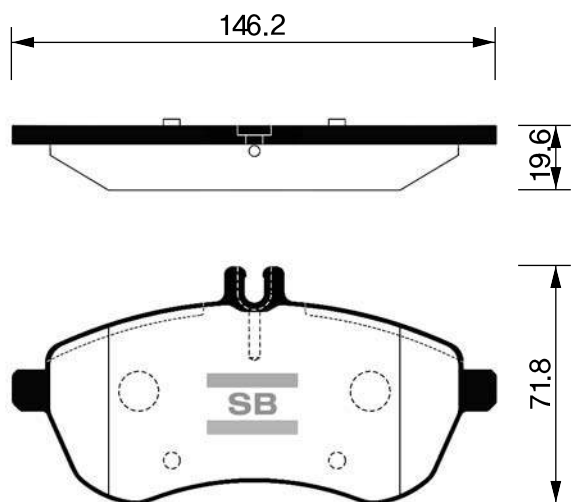

SP2284

MERCEDES-BENZ

WVA 24306 24207

FMSI D1340-8451