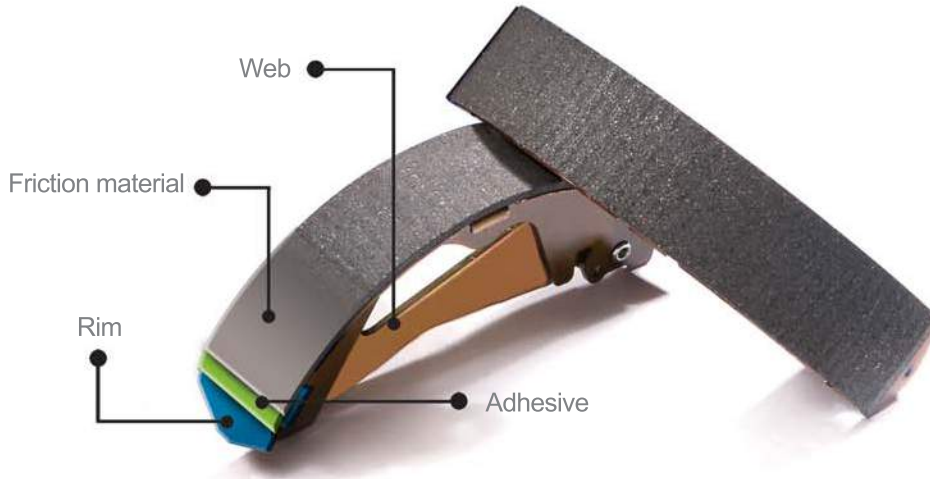

Soft Feeling & Asbestos Free

Superior technical ability & safety

Less noise & Dust free

Global network

Major Customers

Hi-Q

General Purpose Brake & Brake shoes

- ECE R90 approved
- Low noise by avoiding squeal and judder
- Engineered to excel in the most extreme conditions
- Dynamo tested for optimum performance
- Designed for thermal heat dissipation

HAGEN

Optimal Ceramic Brake Pads

- Cleanest wheel technology
- Stable Fade with fast recovery
- Quiet Friction Formulations
- Better stopping performance, smooth pedal feeling

HARDRON

Premium Quality Brake Pads

- 100% Slotted for NVH Control
- Precision Fit Shims
- OE Positive Mold Design
- Cutting edge Ceramic Formulas for less noise and Clean Wheels
- Excellent performance & Long lasting

TAXI

Severe Duty Brake Pads