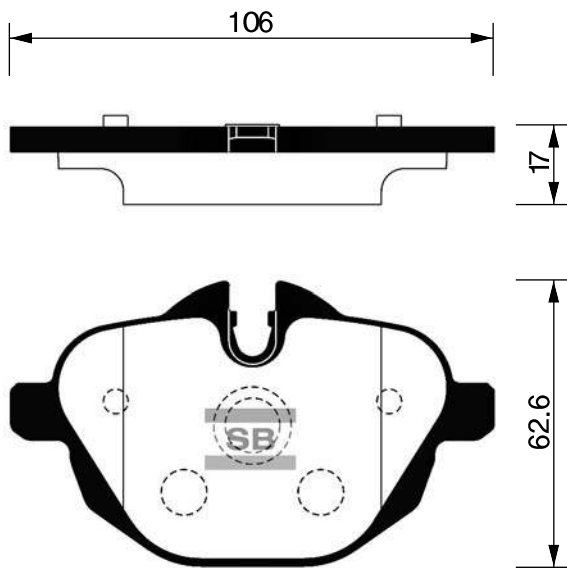

SP2275 | BMW

WVA 24561 24562 | FMSI D1473-8672