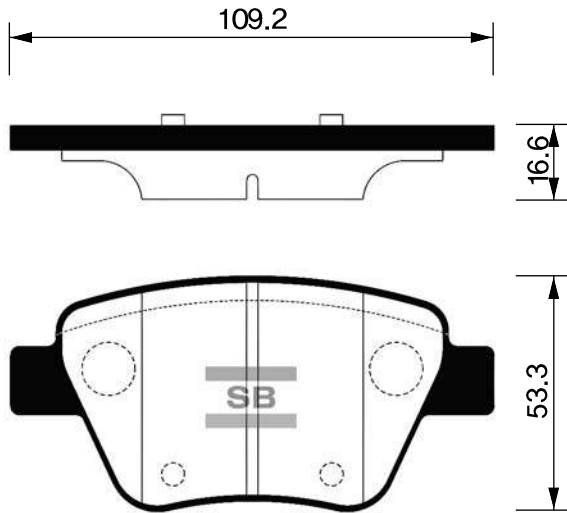

SP2314

AUDI, VOLKSWAGEN

WVA 24563

FMSI D1456-8959