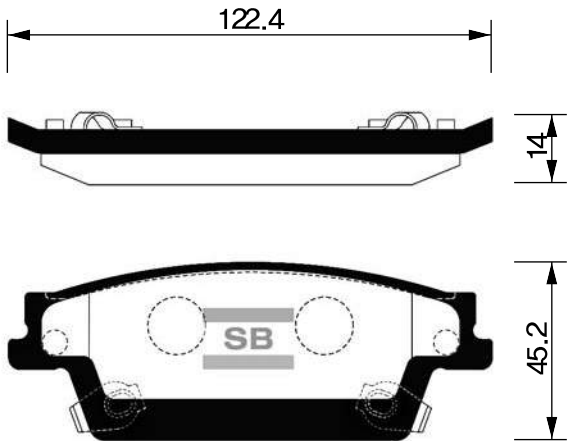

SP2254 CADILLAC

WVA FMSI D1020-7924