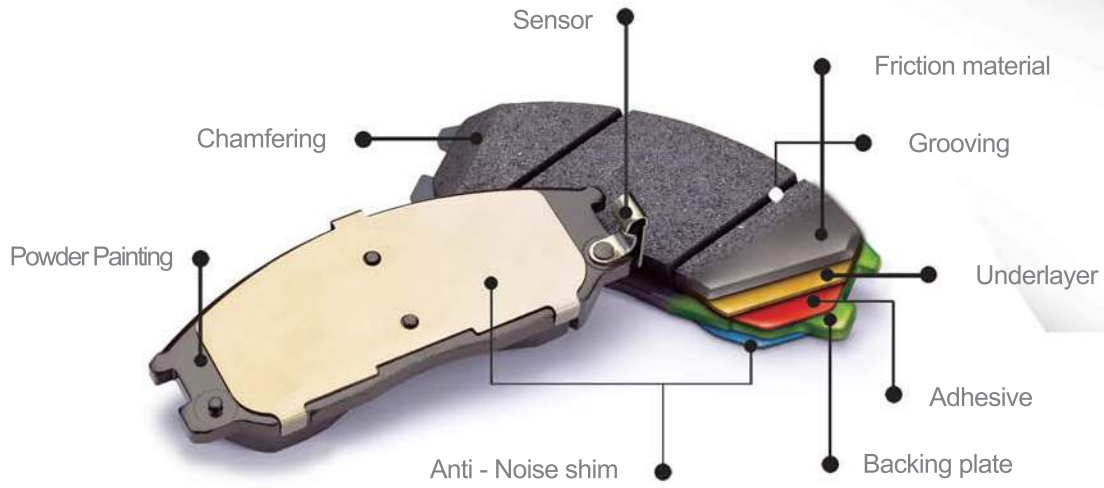

Soft Feeling & Asbestos Free

Superior technical ability & safety

Less noise & Dust free

Global network

Major Customers

Hi-Q

General Purpose Brake & Brake shoes

- ECE R90 approved
- Low noise by avoiding squeal and judder
- Engineered to excel in the most extreme conditions
- Dynamo tested for optimum performance
- Designed for thermal heat dissipation

HAGEN

Optimal Ceramic Brake Pads

- Cleanest wheel technology
- Stable Fade with fast recovery
- Quiet Friction Formulations
- Better stopping performance, smooth pedal feeling

HARDRON

Premium Quality Brake Pads

- 100% Slotted for NVH Control
- Precision Fit Shims
- OE Positive Mold Design
- Cutting edge Ceramic Formulas for less noise and Clean Wheels
- Excellent performance & Long lasting

TAXI

Severe Duty Brake Pads