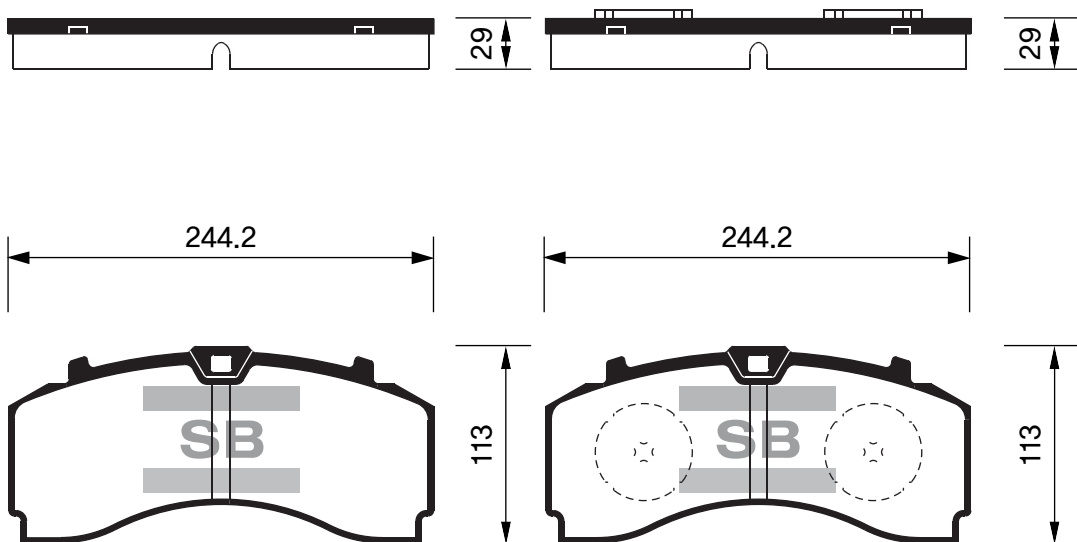

.SB No.	MAKER	WVA	E-MARK
SP1662	MERCEDES BENZ	29246 29247