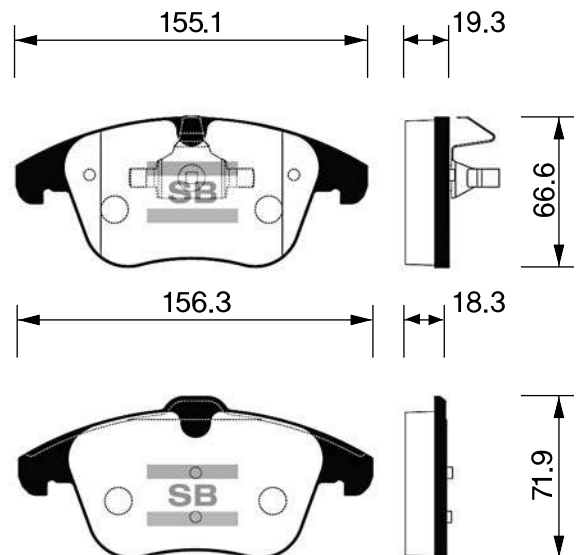

SP2101-F

CHANGAN FORD, FORD
LANDR OVER, VOLVO

WVA 24123 24124

FMSI D1306-8421