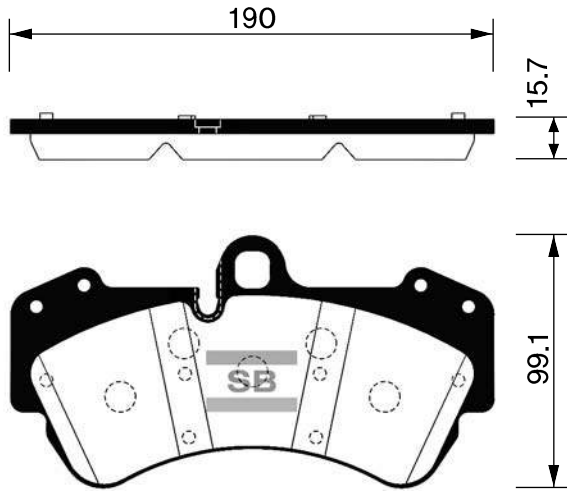

SP2269 | PORSCHE

WVA 23692 | FMSI