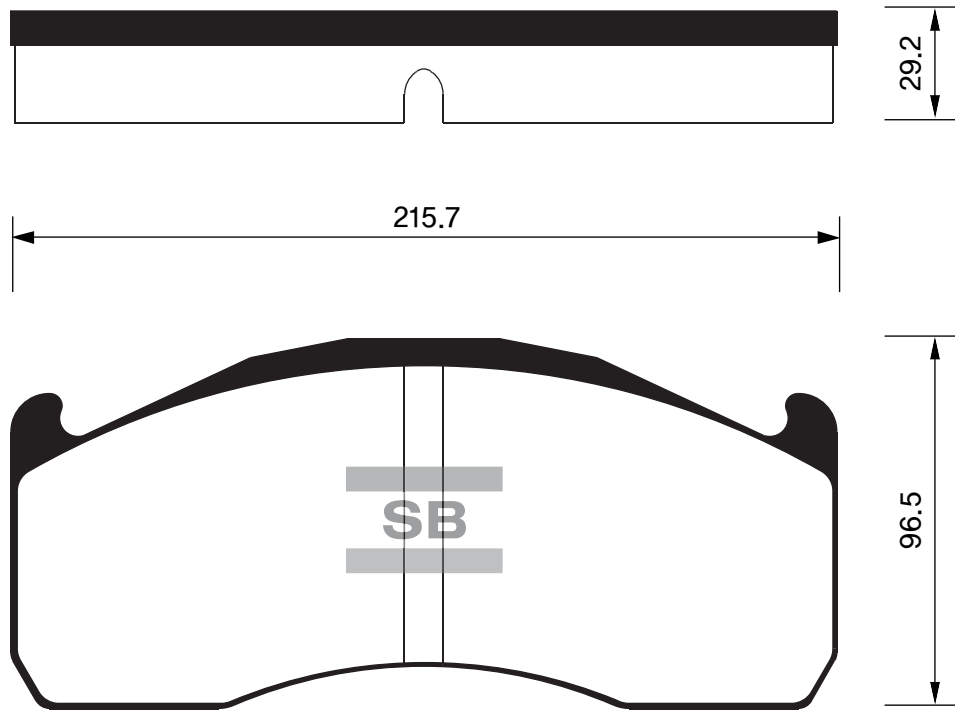

SB No.	MAKER	WVA	E-MARK
SP1653	VOLVO FH/FH	29151