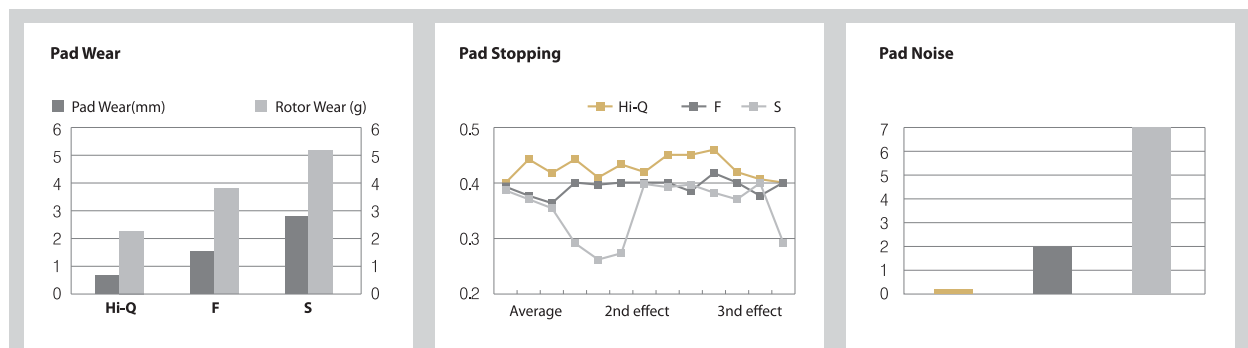

Hi-Q

General Purpose Brake & Brake shoes

- ECE R90 approved
- Low noise by avoiding squeal and judder
- Engineered to excel in the most extreme conditions
- Dynamo tested for optimum performance
- Designed for thermal heat dissipation