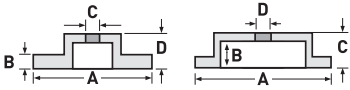

SB No.	MAKER		A	B	C	D
SD1001	HYUNDAI		242.0	19.0	86.0	40.5

SB No.	MAKER		A	B	C	D
SD1002	HYUNDAI		180.3	44.2	66.3	51.9

SB No.	MAKER		A	B	C	D
SD1003	HYUNDAI		179.7	44.6	58.4	76.0

SB No.	MAKER		A	B	C	D
SD1004	HYUNDAI		240.8	19.1	63.2	52.0

SB No.	MAKER		A	B	C	D
SD1005	HYUNDAI		300.0	28.0	69.0	47.3

SB No.	MAKER		A	B	C	D
SD1006	HYUNDAI		168.0	48.2	61.0	76.0

SB No.	MAKER		A	B	C	D
SD1007	HYUNDAI		180.0	45.1	62.7	62.6

SB No.	MAKER		A	B	C	D
SD1008	HYUNDAI		229.8	11.0	67.4	43.9