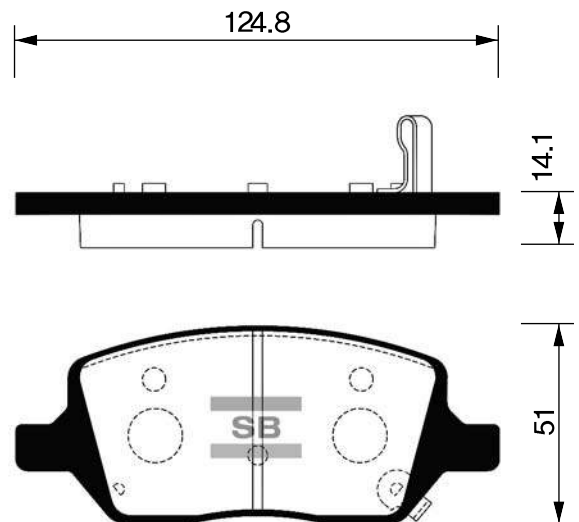

WVA

FMSI

SP2176 is
Superseded to SP1475

SP2178

BUICK, CHEVROLET, PONTIAC
SATURN

WVA

FMSI D1093-7999

SP2179