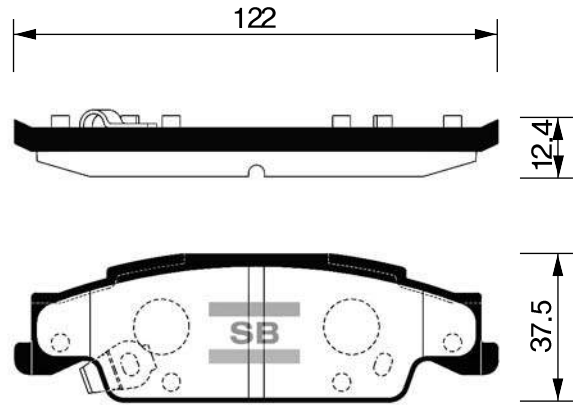

SP2249 | CADILLAC, PONTIAC

WVA 24304 24305 | FMSI D922-8207