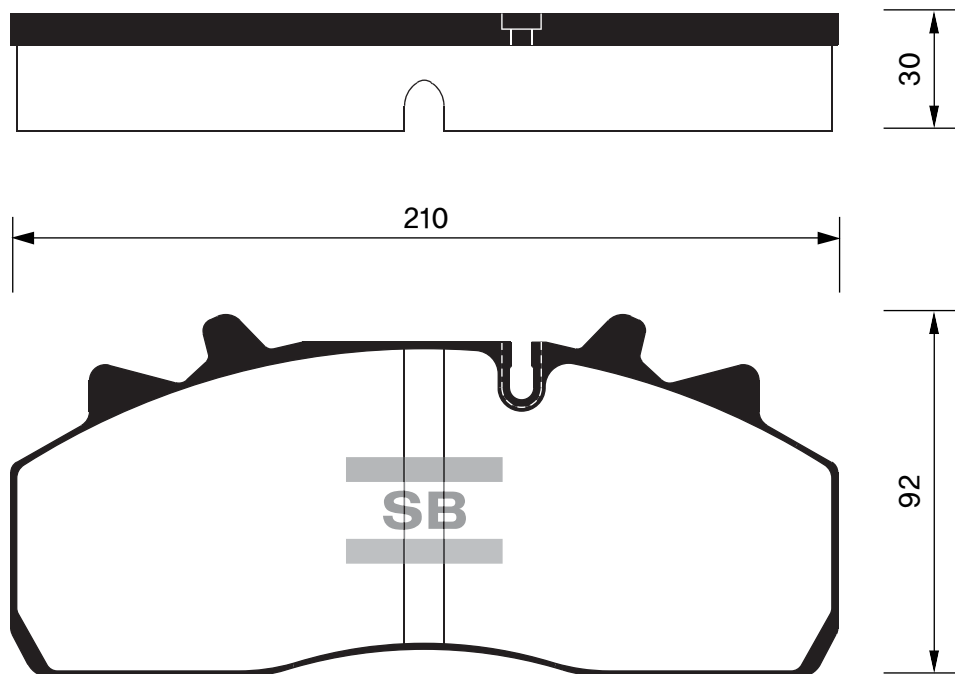

SB No.	MAKER	WVA	E-MARK
SP1654	DAF LF SAF SK DENNIS	29159 29168