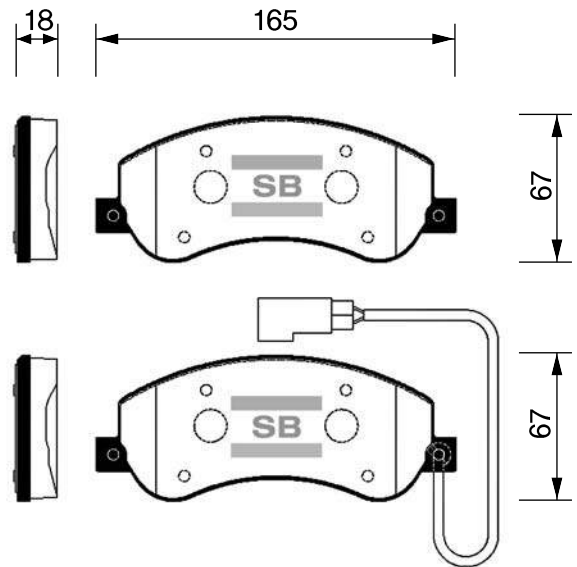

SMART

WVA 21998 21999 23001
23002

FMSI D1252-8370

**SP1675**

FORD

WVA 24484

FMSI D1555-8767

1 electronic sensor is installed in one backing plate