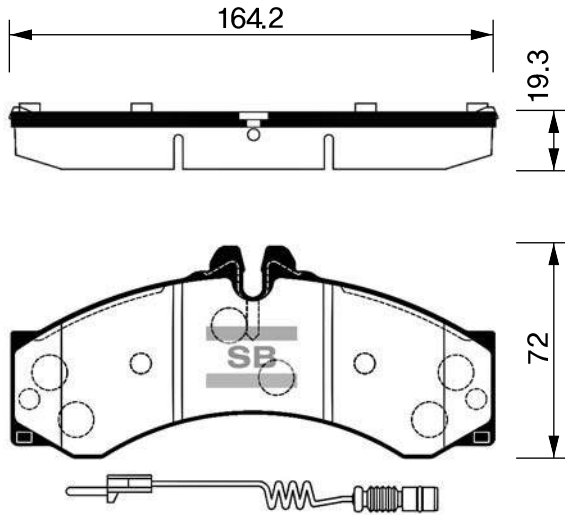

SP1277

DODGE, MERCEDES-BENZ
VOLKSWAGEN

WVA 29153 29076

FMSI D949-7848