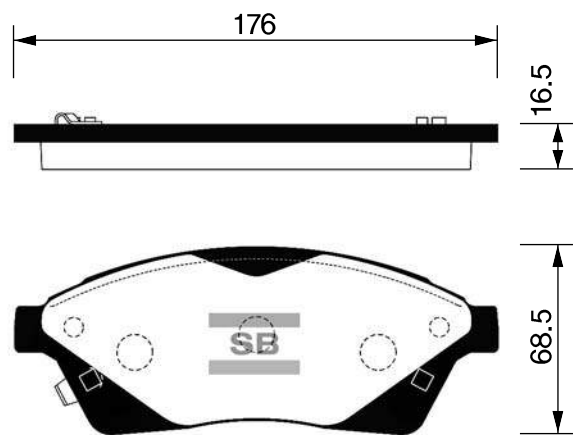

SP2251 | CADILLAC

WVA | FMSI D1422-8539