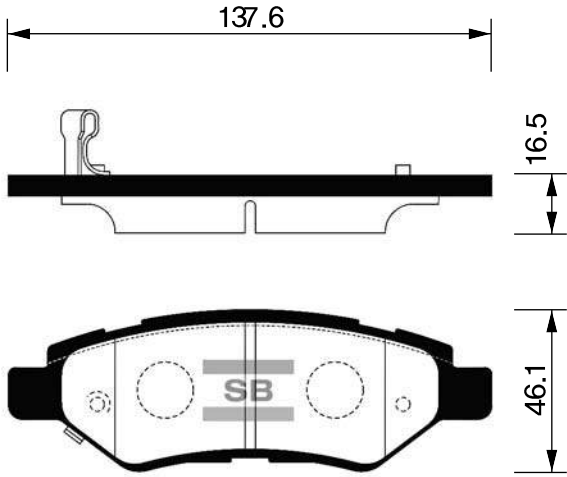

SP2252 CADILLAC, SAAB

WVA FMSI D1337-8448