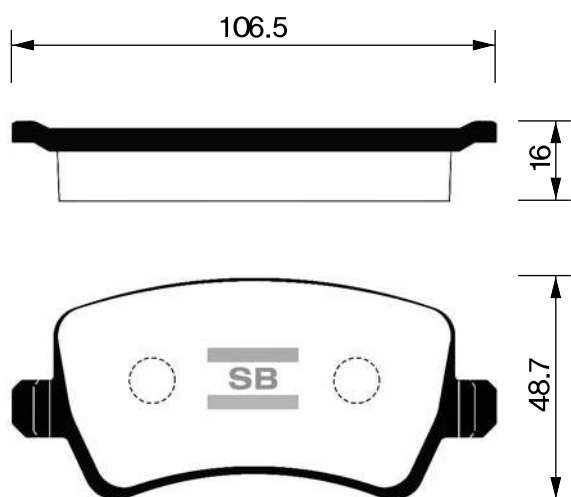

SP2286

VOLVO

WVA 24496

FMSI D1307-8422