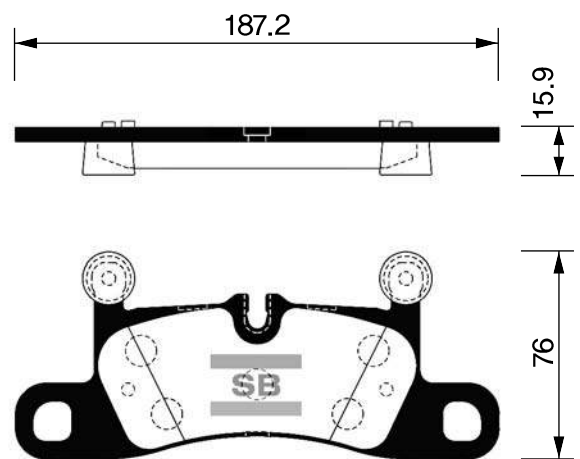

SP2319

VOLKSWAGEN, PORSCHE

WVA

FMSI D1453-8643