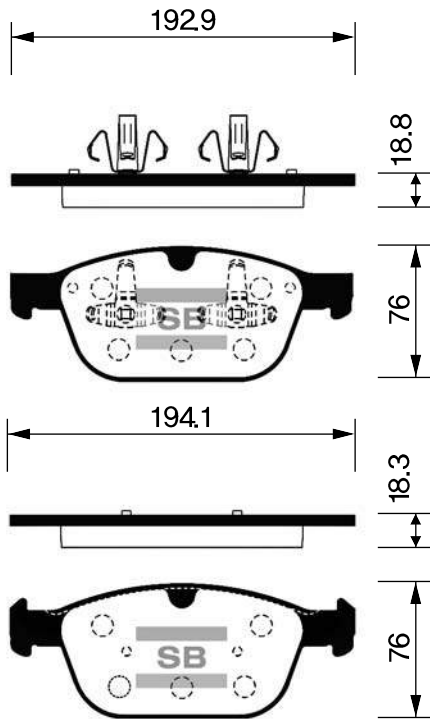

SP2320

VOLVO

WVA 24399 24400 24875 | FMSI D1412-8525