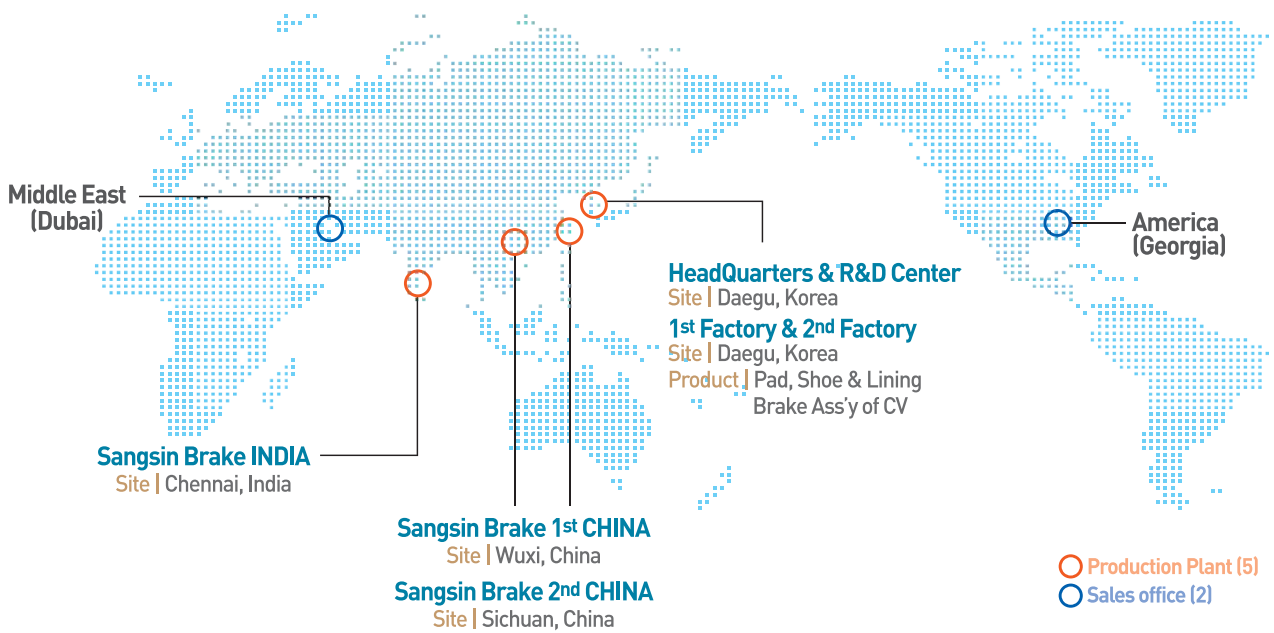

Global network