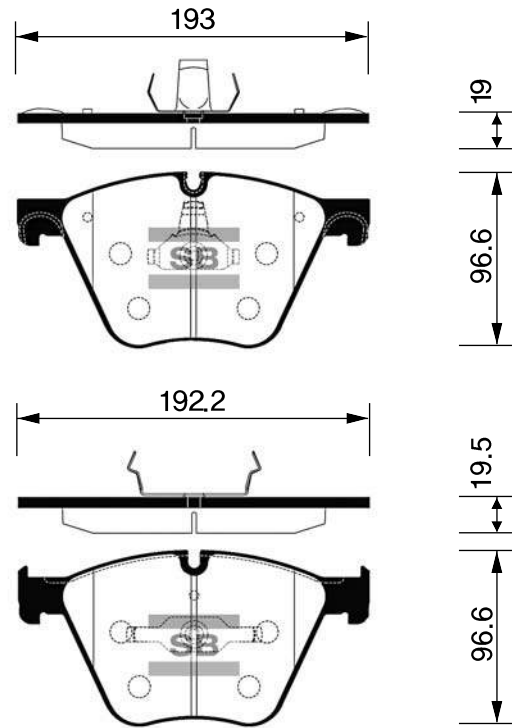

WVA

FMSI

SP2395

BMW

WVA 24437 24436

FMSI D1443-8594 D1529-8594