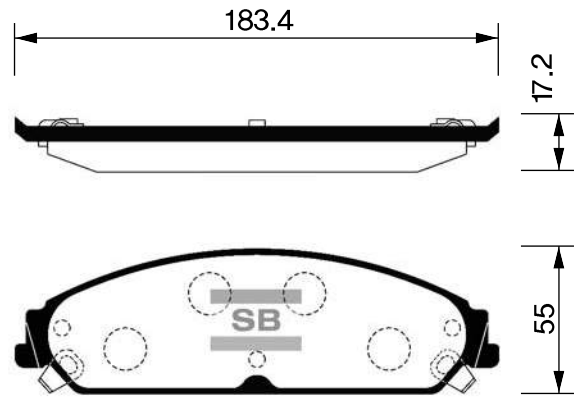

SP2259

CHRYSLER, DODGE

WVA 24163

FMSI D7963-1057

SP2259 is
Superseded to SP1508

SP2260

GM

WVA

FMSI D8461-1351

SP2260 is
Superseded to SP1410