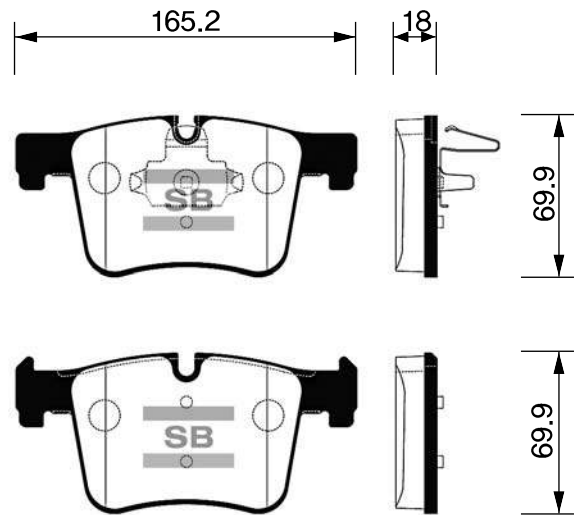

SP2344

BMW

WVA 25200 25199 | FMSI D1561-8772