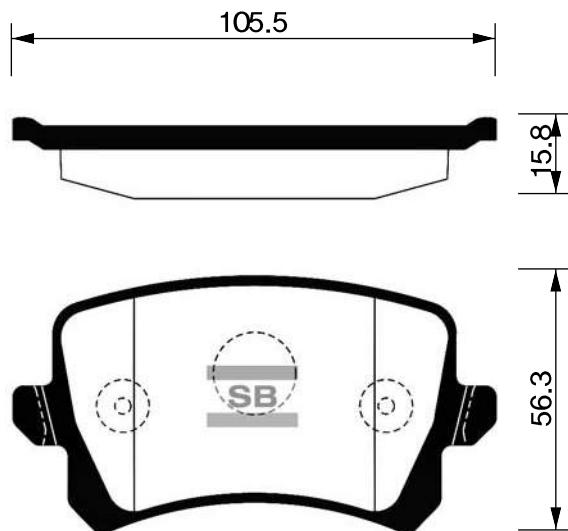

SP2261	GM	
WVA	FMSI D8462-1352	

SP2261 is
Superseded to SP1411

SP2262	NISSAN	
WVA 23698 23699 24497	FMSI D7766-888	

SP2262 is
Superseded to SP1249

SP2263	VOLKSWAGEN, AUDI	
WVA 24483	FMSI D1348-8213