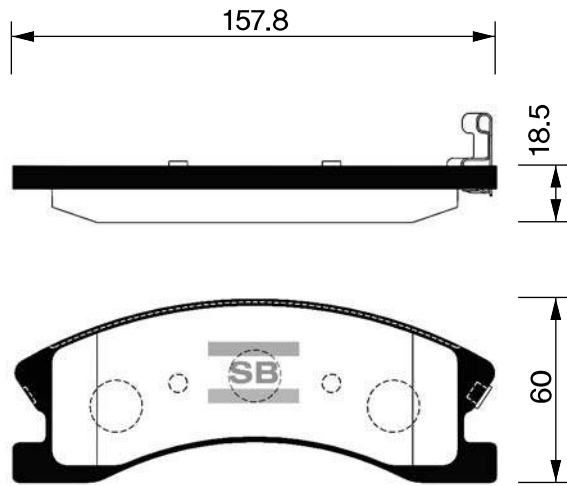

SP2179

JEEP

WVA 24083

FMSI D945-7846