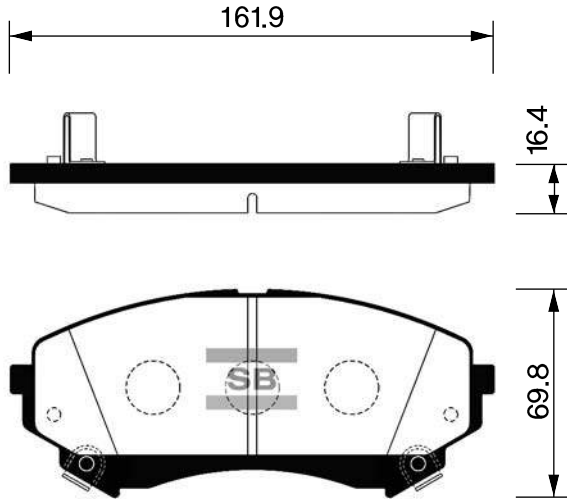

SP2257

CADILLAC

WVA 24940 24941

FMSI D1331-8534

SP2258

CHRYSLER, DODGE

WVA

FMSI D1058-8236