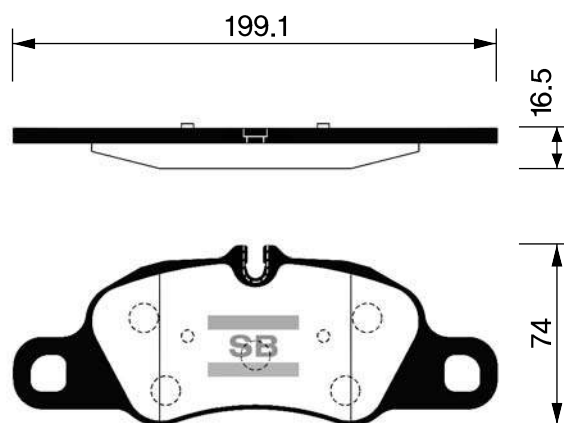

SP2285

MITSUBISHI

WVA 23593 23594 23595

FMSI D733-7602

SP2285 is
Superseded to SP1522

SP2291

PORSCHE

WVA

FMSI D1389-8498