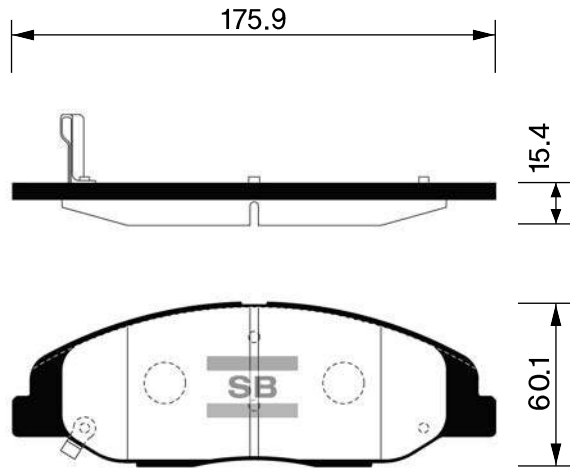

SP2255 CADILLAC

WVA FMSI D1332-8444