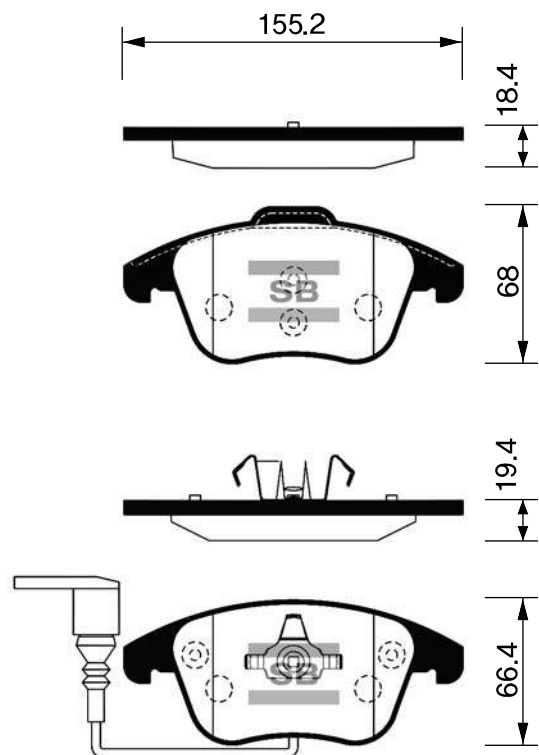

SP2264	VOLKSWAGEN	
WVA 24332 24333 24334 25311 25312	FMSI D1375-8486