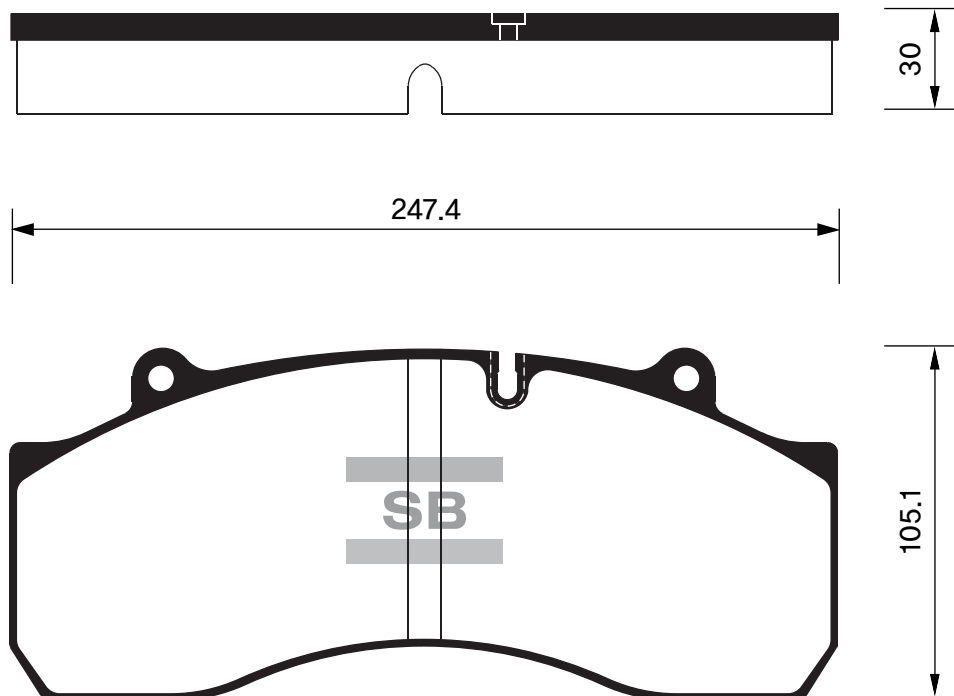

.SB No.	MAKER	WVA	E-MARK
SP1651	HALDEX DB22 SCANIA 3SERIE / 4SERIE	29143