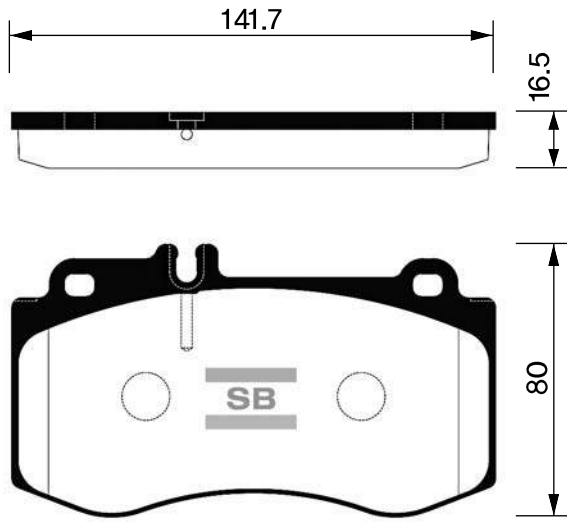

SP2378

MERCEDES BENZ

WVA 24976

FMSI D1420-8535