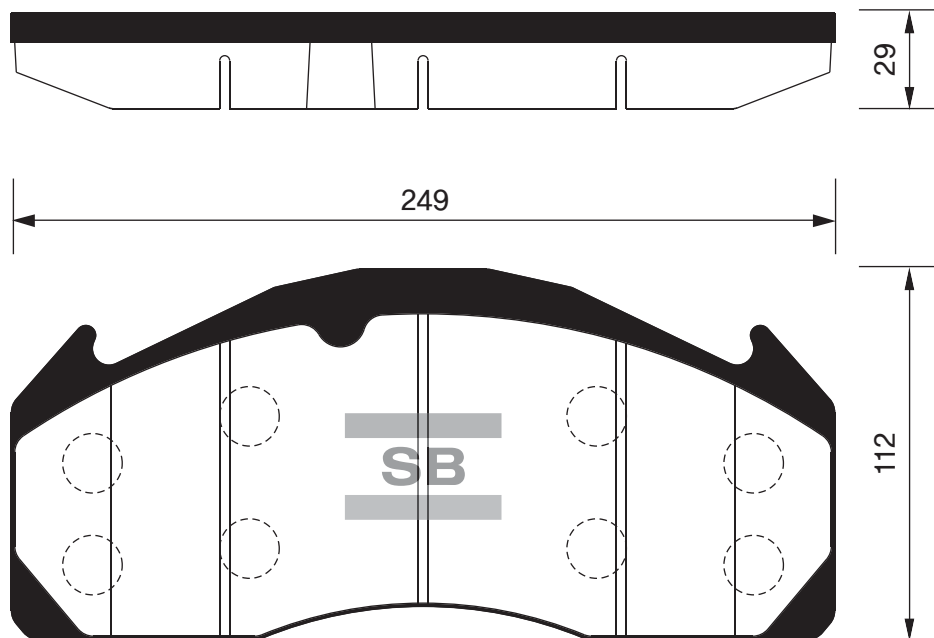

SB No.	MAKER	WVA	E-MARK
SP1394	VOLVO FL/FM MERITOR D-Duco	29125