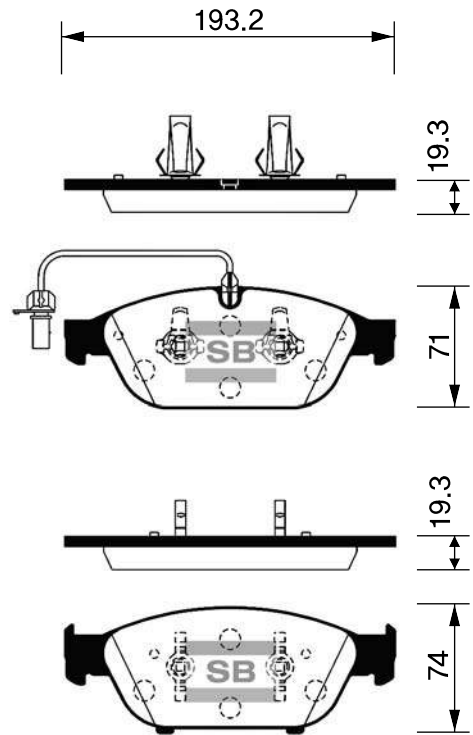

SP2316

AUDI

WVA

FMSI D1549-8758