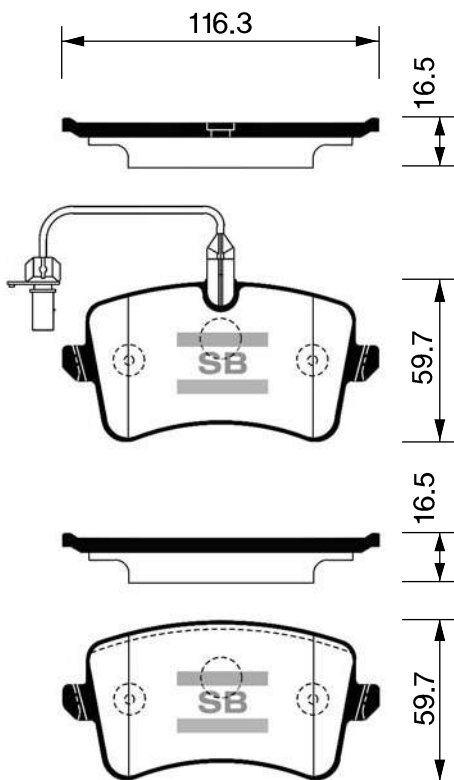

SP2317

AUDI

WVA 25214

FMSI D1547-8755