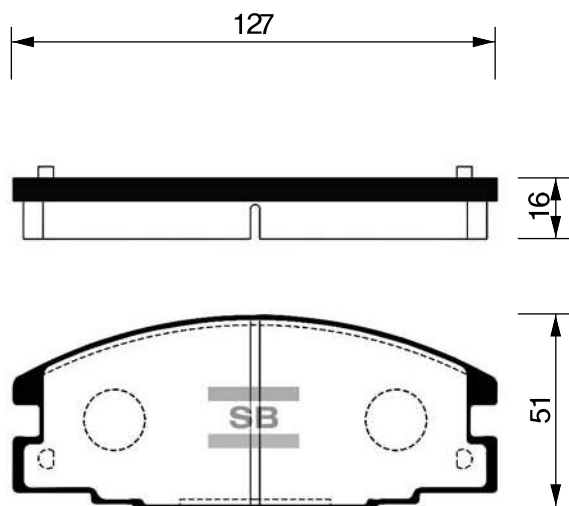

SP2010

BEDFORD(GM), HOLDEN, ISUZU,
OPEL, VAUXHALL

WVA 21543 21544 21467 | FMSI D363-7253 D363-7347