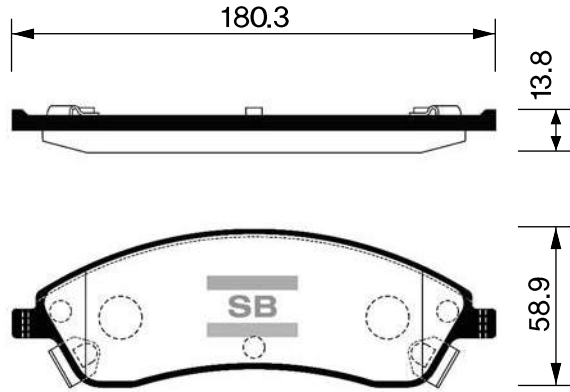

SP2253 CADILLAC

WVA FMSI D1019-7922