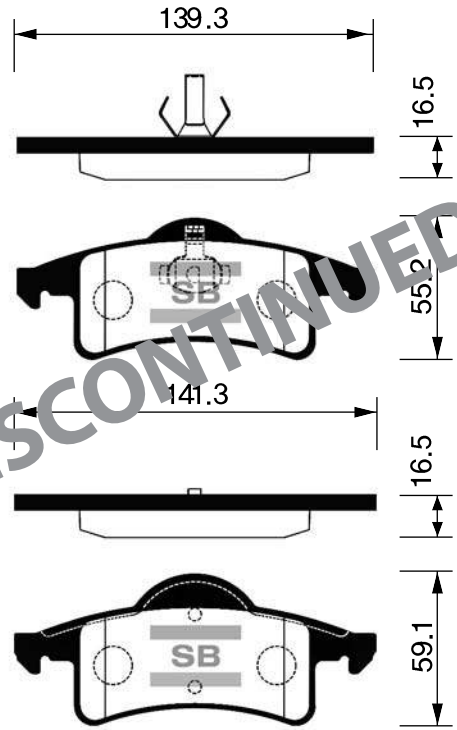

SP2180

WVA

FMSI

DISCONTINUED

SP2181

JEEP

WVA 24250 24251 24252

FMSI D1080-7895 D1181-8297