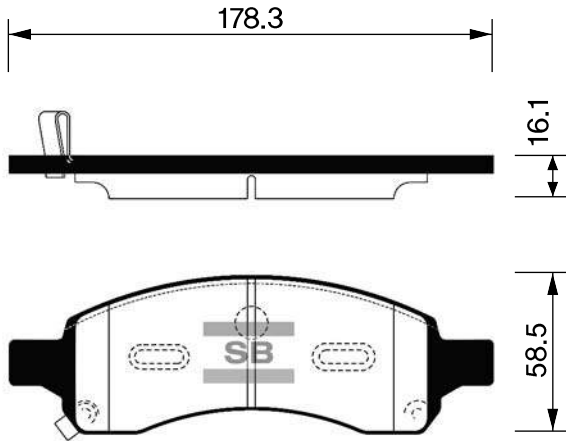

SP2248 | BUCK, CHEVROLET, GMC, SATURN

WVA | FMSI D1169-8410