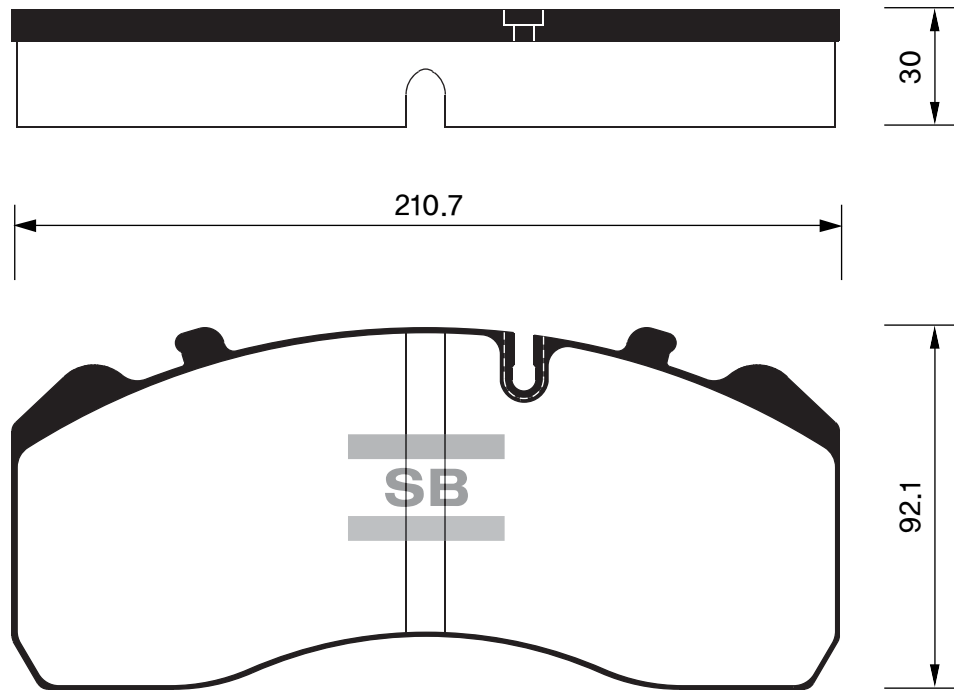

SB No.	MAKER	WVA	E-MARK
SP1642	MERCEDES BENZ ATEGO 5TON	29093 29095