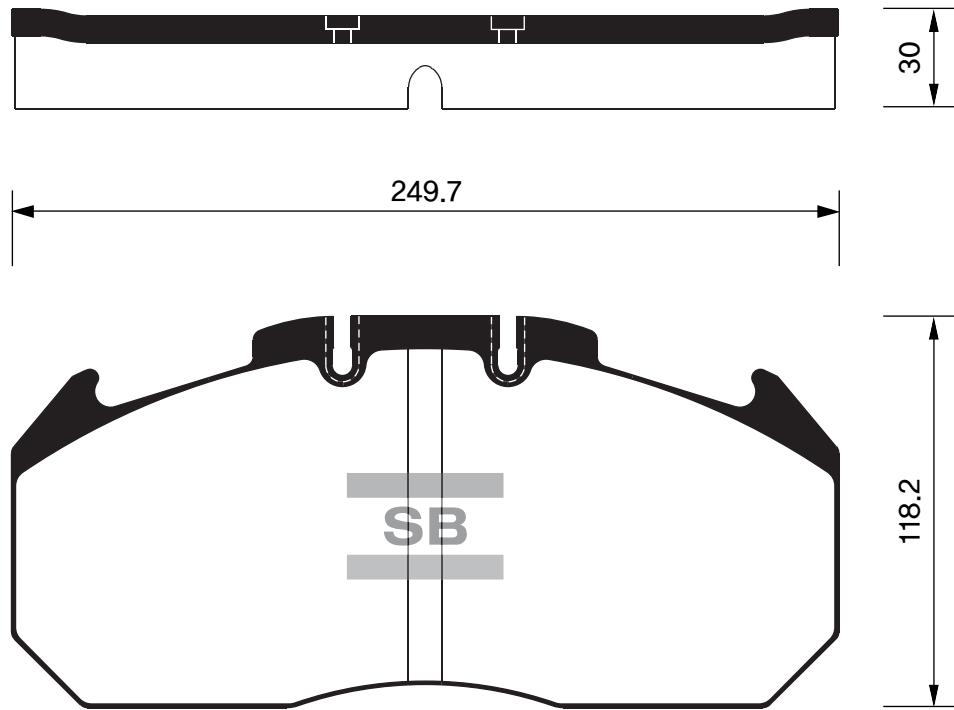

SB No.	MAKER	WVA	E-MARK
SP1647	MERITOR D-Elsa RENAULT	29131