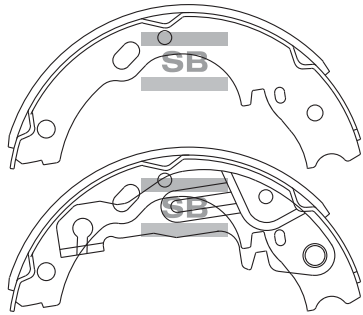

SB No.		MAKER	MODEL	E-MARK
SA159			PB35 P/B ASS'Y	

Outside Radius of Lining : 94.7 mm
Width of Lining : 45 mm

SB No.		MAKER	MODEL	E-MARK
SA160		HYUNDAI	TUCSON, SPORTAGE