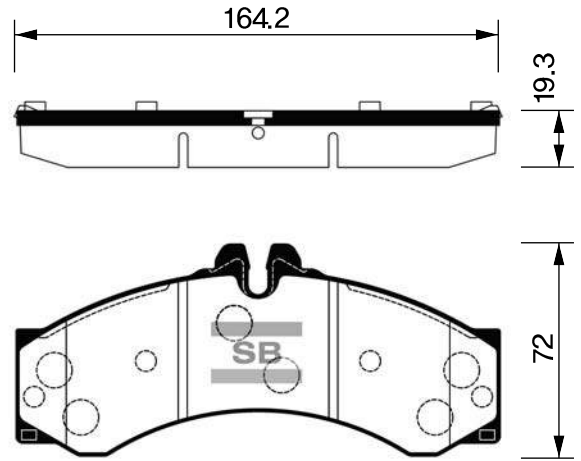

SP1277A

DODGE, MERCEDES-BENZ
VOLKSWAGEN

WVA 29153 29076

FMSI D949-7848

electronic wear sensor is not included

SP1277B

DODGE, MERCEDES-BENZ
VOLKSWAGEN

WVA 29153 29076

FMSI D1136-8246