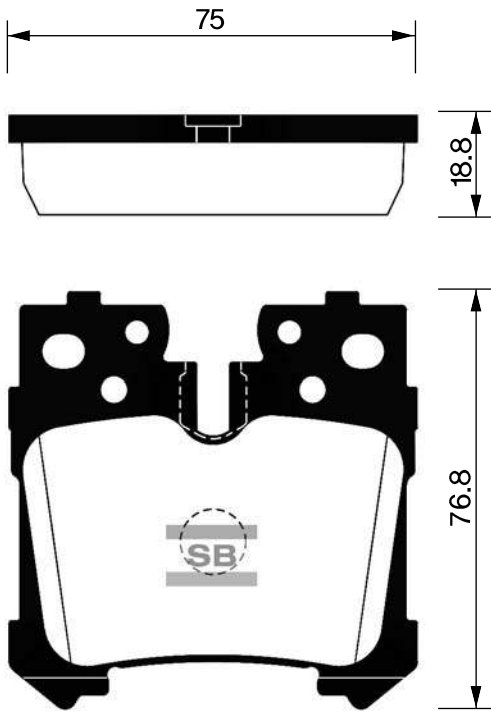

SP2301	LEXUS	
WVA 24244	FMSI D1283-8399