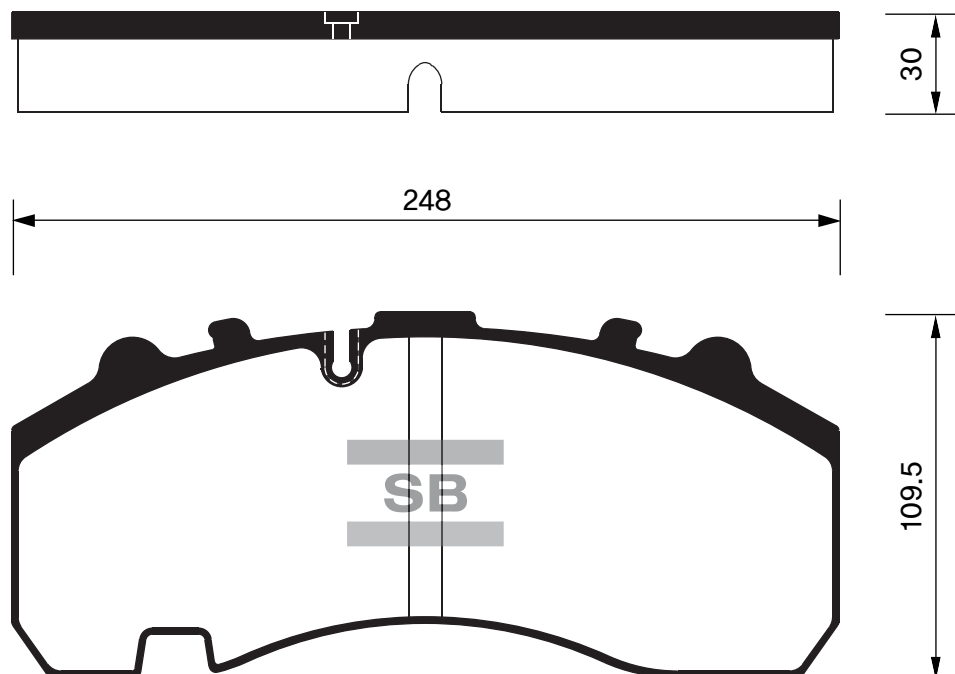

.SB No.	MAKER	WVA	E-MARK
SP1656	BPW SB 4345	29167