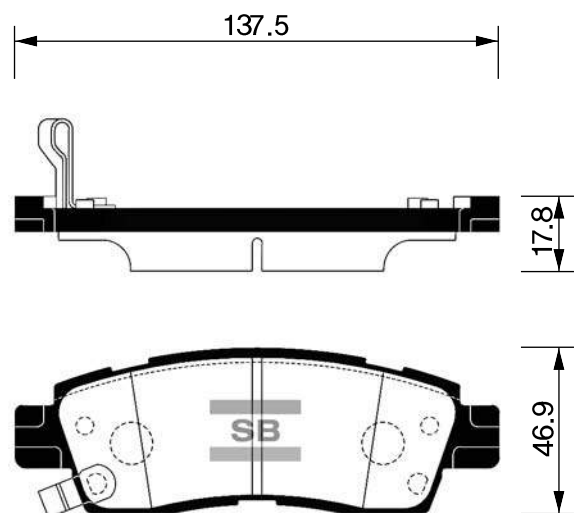

SP2247

BUICK, CHEVROLET, GMC
SATURN

WVA

FMSI D1507-7760