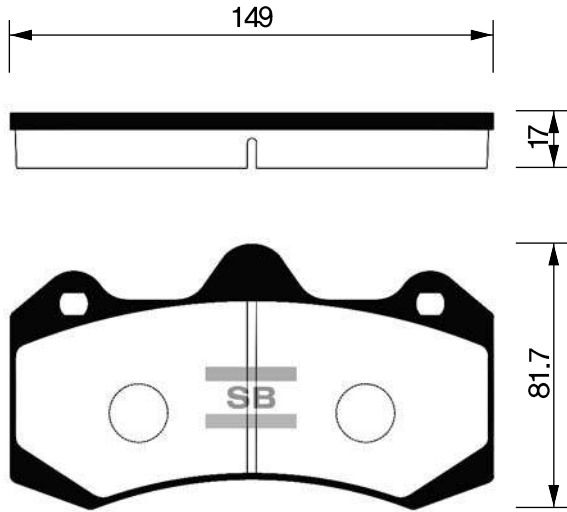

SP2200	JS	
WVA	FMSI