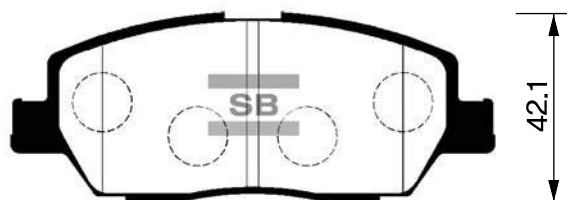

1 electronic sensor is installed in one backing plate

SP1679

MAZDA, SUZUKI

WVA

FMSI