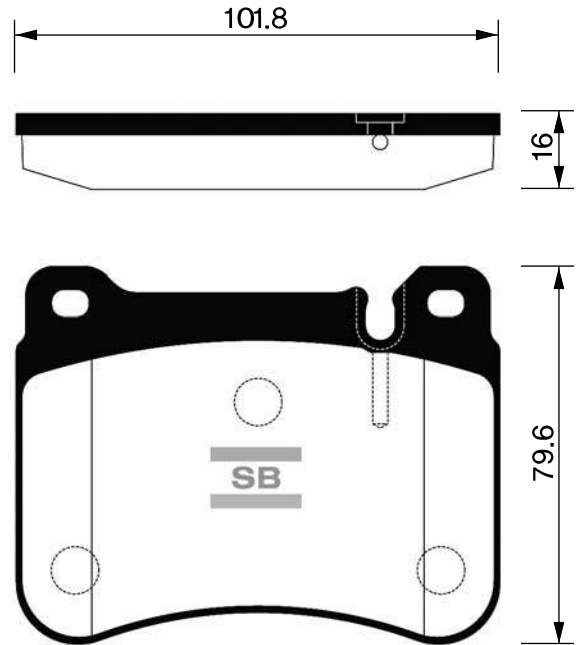

SP2329

BENZ

WVA 23945 | FMSI D1121-8227