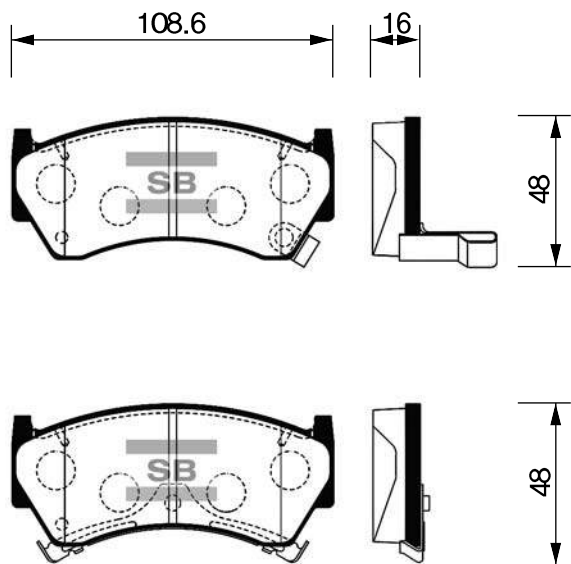

SP1122

NISSAN

WVA 23004 23005 23006 FMSI D668-7546