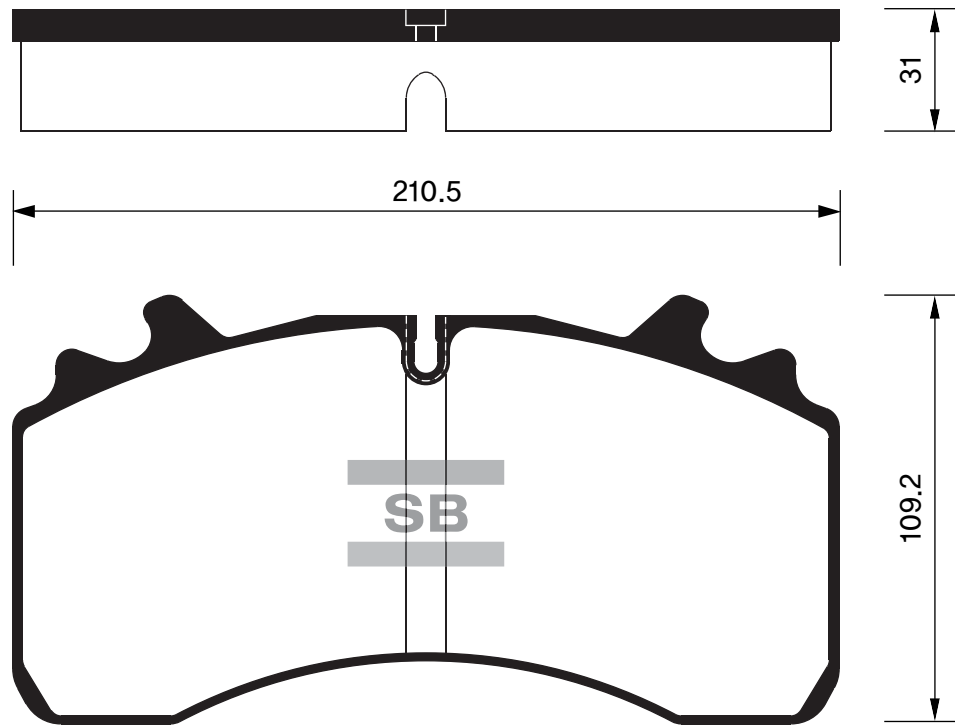

SB No.	MAKER	WVA	E-MARK
SP1655	SAF	29162