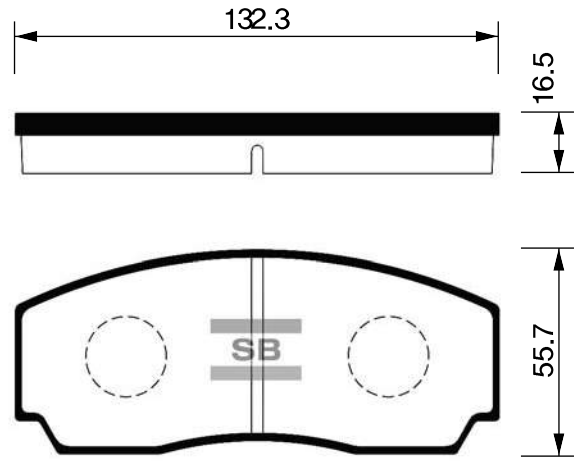

SP2201	JS	
WVA	FMSI