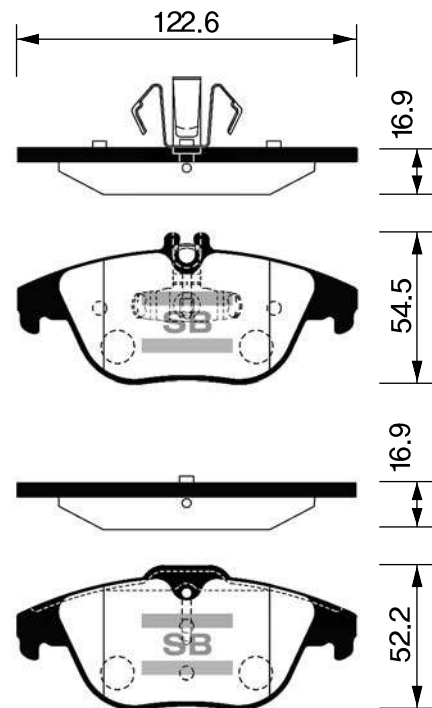

SP2303	LEXUS, TOYOTA	
WVA	FMSI D1184-8538	

SP2303 is
Superseded to SP1377A

SP2313	MERCEDES-BENZ	
WVA 24253 24254	FMSI D1341-8452