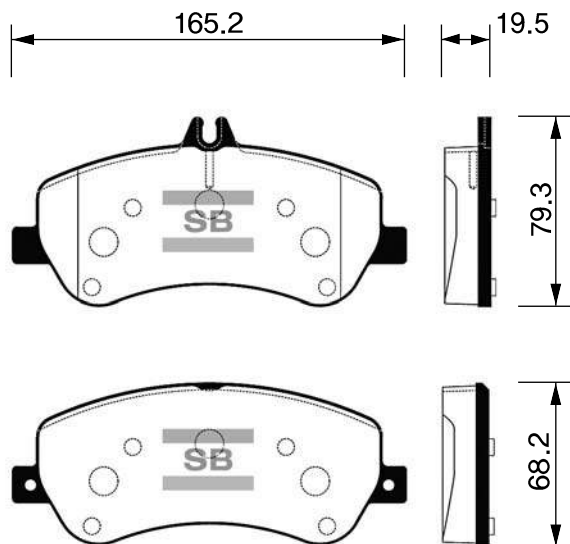

SP2330

BENZ

WVA 24867 24868 | FMSI D1406-8514