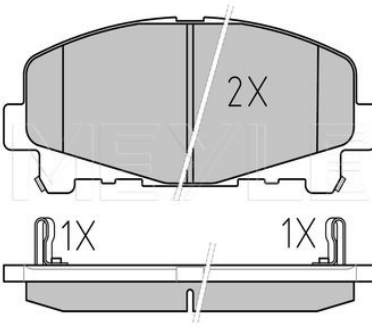

Jazz II [07/08--]

**025 247 6616 | MBP0665**

**Brake pad set**

**Notes**

Thickness/Strength 2 [mm]  
Thickness/Strength 1 [mm]  
Height [mm]  
Width [mm]  
Number of wear indicators [per axle]  
Brake System