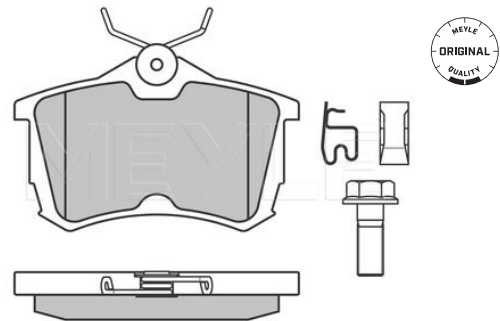

References

43022-S1A-E02	43022-S1A-E50
43022-S1A-E03	43022-SEA-E01
43022-S1A-E04	43022-SEA-E10

Application info

Accord VII [03/97-12/08]

Accord VIII [02/03-12/08]