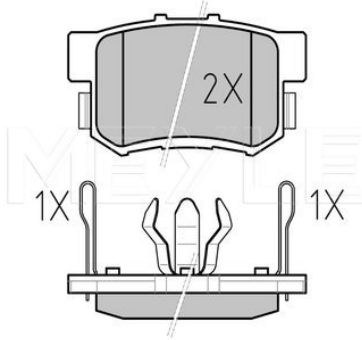

025 242 3114/W | MBP0545

Brake pad set

Notes

Thickness [mm]
Height [mm]
Width [mm]
Number of wear indicators [per axle]
Brake System

with acoustic wear warning
14.9
47.6
88.6
2
Akebono
with anti-squeak plate
Rear Axle

References

43022-S9A-010
43022-S9A-E00
43022-SJF-E00

43022-SXS-000
43022-TL0-G50

Application info

Accord IX [06/08-12/08]

CR-V II [09/01-09/06]

025 237 3615 | MBP1714

Brake pad set

Notes

Thickness [mm]
Height [mm]
Width [mm]
Number of wear indicators [per axle]
Brake System

with acoustic wear warning
15.7
47.5
88.8
2
AKEBONO
with anti-squeak plate
Rear Axle

References

43022-S3N-000
43022-S3N-E50
43022-S7S-010

43022-S9A-E51
43022-S9A-E52

Application info

CR-V II [09/01-09/06]

Stream [05/01--]