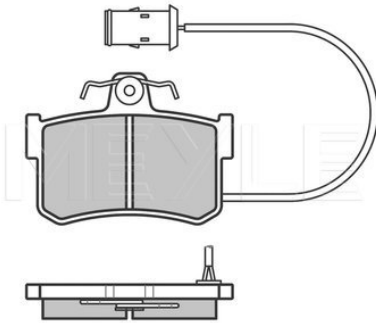

025 200 8714/W | MBP0005

Brake pad set

Notes

Thickness [mm]	14
Height [mm]	62.2
Width [mm]	85.1
Number of wear indicators [per axle]	1
Brake System	TRW with anti-squeak plate Rear Axle

References

43022-SG9-V00

Application info

Legend I [01/86-12/90]