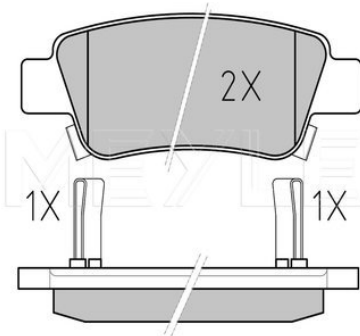

025 246 3516/W | MBP0644

Brake pad set

Notes

Thickness [mm]	16.9
Height [mm]	42.2
Width [mm]	108.8
Number of wear indicators [per axle]	2
Brake System	Bosch with anti-squeak plate Rear Axle

References

43022-SWW-G00   43022-SWW-G02
43022-SWW-G01   43022-T16-G00

Application info

CR-V II [09/01-09/06]
CR-V III [09/06--]

CR-V IV [01/12--]