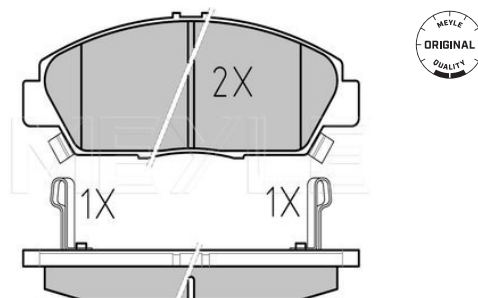

Thickness [mm]	with acoustic wear warning
Height [mm]	17.8
Width [mm]	53.7
Number of wear indicators [per axle]	137.7
Brake System	2
	Akebono
	with anti-squeak plate
	Front Axle

**References**

45022-S30-G10	45022-SN7-G42
45022-S30-G11	45022-SN7-Y40
45022-S30-G12	45022-SS0-508
45022-SE0-G10	45022-SS0-518
45022-SL0-E60	45022-SS0-528
45022-SL0-J00	45022-SS0-G01
45022-SL0-J01	45022-SS0-G10
45022-SN7-G40	45022-SZ3-E50
45022-SN7-G41	