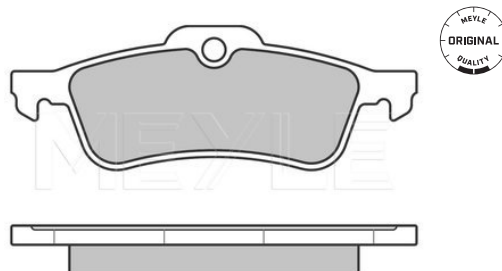

Brake pad set

025 244 3514/W | MBP0595

Application info

Accord IX [06/08-12/08]

Brake pad set

025 245 7415/W | MBP0631

Notes

	with acoustic wear warning
Thickness [mm]	15
Height [mm]	43.7
Width [mm]	123
Number of wear indicators [per axle]	2
Brake System	ATE with anti-squeak plate Rear Axle