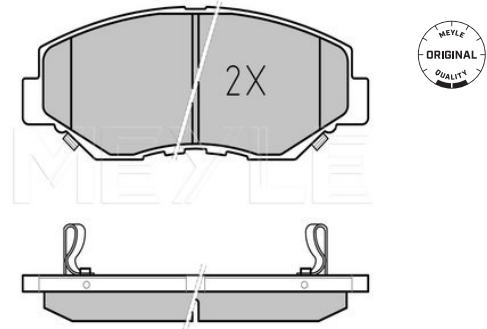

Brake pad set

025 238 6817 | MBP0461

Notes

Thickness [mm]	with acoustic wear warning
Height [mm]	18
Width [mm]	56.8
Number of wear indicators [per axle]	141.7
Brake System	2
	Akebono
	with anti-squeak plate
	Front Axle

References

06450-S9A-E50	45022-S9A-E50
06450-S9A-E51	45022-S9A-E60
45022-S9A-A00	45022-S9V-A01
45022-S9A-A01	45022-SVA-A01
45022-S9A-E00	

Application info

Accord VIII [02/03-12/08]

CR-V II [09/01-09/06]

Brake pad set

025 235 2714/W | MBP0374

Notes

Thickness [mm]	with acoustic wear warning
Height [mm]	14.5
Width [mm]	53
Number of wear indicators [per axle]	87.1
Brake System	2
	TRW
	with anti-squeak plate
	Rear Axle