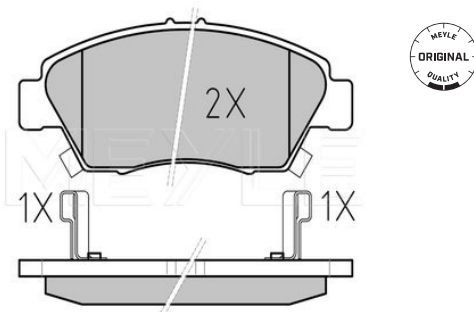

Brake pad set

025 216 9416/W | MBP0183

Notes

Thickness [mm]	with acoustic wear warning
Height [mm]	16.6
Width [mm]	57.4
Number of wear indicators [per axle]	136.6
Brake System	2
	Sumitomo
	with anti-squeak plate
	Front Axle

References

06450-S5A-E50	45022-S5A-J00
45022-S04-E60	45022-S5B-E00
45022-S04-V10	45022-SNC-E00
45022-S04-V11	45022-SR3-V01
45022-S04-V12	45022-SR3-V03
45022-S5A-E50	45022-SR3-V10
45022-S5A-G00	45022-SR3-V11
45022-S5A-G01	45022-SR3-V12

2

Application info

Civic V [10/91-02/01]
Civic VI [10/95-03/01]
Civic VII [01/00-12/05]

Civic VIII [09/05-02/12]
CRX III [03/92-12/98]

Brake pad set

025 216 5118/W | MBP0174

Notes

Thickness [mm]	with acoustic wear warning
Height [mm]	18
Width [mm]	57.7
Number of wear indicators [per axle]	148.7
Brake System	2
	Akebono
	with anti-squeak plate
	Front Axle

References

45022-S10-A00	45022-SL0-G01
45022-S10-A02	45022-SL0-G02
45022-S10-E50	45022-SL0-J00
45022-S10-G00	45022-SL0-J01
45022-S10-G01	45022-SLR-G01
45022-S10-G02	45022-SLR-G02
45022-S1A-E20	45022-SM5-506
45022-S1A-E70	45022-SM5-525
45022-S1A-E71	45022-SM5-A00
45022-S30-A00	45022-SN7-G50
45022-S30-A01	45022-SP0-E00
45022-S30-A02	45022-SS0-G00
45022-S30-E50	45022-SS0-G01
45022-SL0-600	45022-SS0-G02
45022-SL0-E50	45022-ST7-R00
45022-SL0-E60	45022-ST7-R01
45022-SL0-E61	45022-ST7-R02
45022-SL0-G00	45022-SZ3-E50