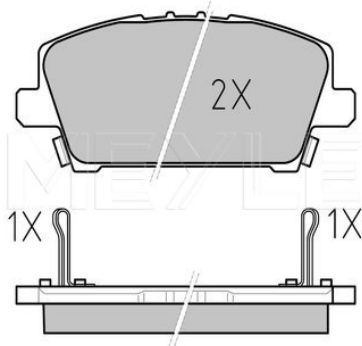

**References**

45022-SM4-517	45022-SM4-A01
45022-SM4-A00	

**Application info**

Accord IV [01/90-12/94]

**025 240 8717/W | MBP0521**

**Brake pad set**

**Notes**

Thickness [mm]  
Height [mm]  
Width [mm]