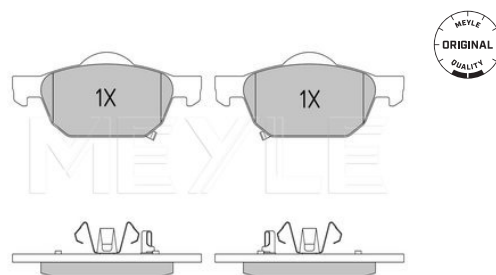

	with acoustic wear warning
Thickness [mm]	17.5
Height 2 [mm]	62.2
Height 1 [mm]	55
Width [mm]	154.8
Number of wear indicators [per axle]	2
Brake System	Teves with anti-squeak plate Front Axle

**References**