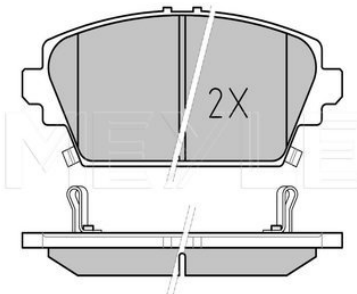

Legend II (01/91-02/96)  
 Legend III (02/96-09/04)  
 Prelude IV (02/92-09/96)  
 Prelude V (10/96-10/00)  
 Shuttle I (06/94-06/04)

**025 230 9416/W | MBP0260**

**Brake pad set**

**Notes**

Thickness [mm]  
 Height [mm]  
 Width [mm]  
 Number of wear indicators [per axle]  
 Brake System