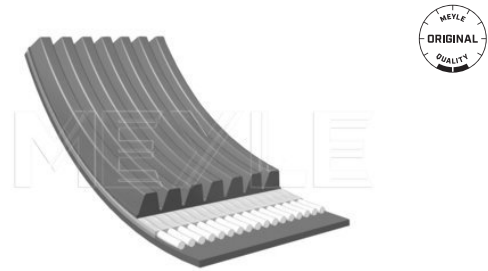

V-ribbed belt

050 007 2265 | MRB0631

Notes

Number of Ribs 7
Length [mm] 2265

References

38920-RBD-E01 38920-RBD-E02

Application info

Accord VIII [02/03-12/08]
CR-V II [09/01-09/06]

CR-V III [09/06--]
FR-V [08/04-09/06]

V-ribbed belt

050 007 1785 | MRB0616

Notes

Number of Ribs 7
Length [mm] 1785