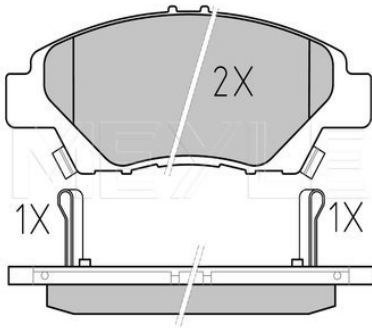

#### Application info

CR-V II [09/01-09/06]  
CR-V III [09/06--]

CR-V IV [01/12--]

**025 249 7915/W | MBP0683**

**Brake pad set**

**Notes**

Thickness [mm]  
Height [mm]  
Width [mm]  
Number of wear indicators [per axle]  
Brake System