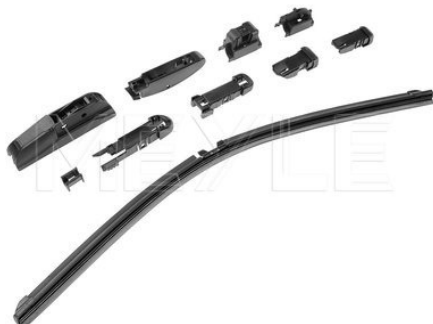

029 400 1600 | MBL0021

Wiper Blade

Notes

Observe service information
Length [in]
Length [mm]

Flat bar wiper blade
Flat wiper blade
16
400
Front

Application info

CR-V III [09/06--]
CR-V IV [01/12--]
HR-V I [03/99--]

Logo [03/99-03/02]
S2000 [03/99-10/03]