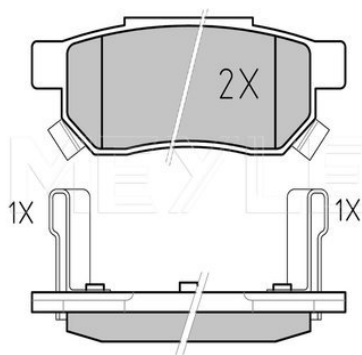

025 213 1313/W | MBP0110

Brake pad set

Notes

Thickness [mm]	13
Height [mm]	34.8
Width [mm]	88.7
Number of wear indicators [per axle]	2
Brake System	Akebono with anti-squeak plate Rear Axle

References

06022-SP8-000	43022-SF1-S01
43022-SD2-505	43022-SH3-931
43022-SE0-000	43022-SH3-932
43022-SE0-500	43022-SH3-G01
43022-SE0-525	43022-SH3-N30
43022-SE0-930	43022-SR3-000
43022-SE0-931	43022-SR3-010
43022-SE0-N50	43022-SR3-030
43022-SE0-S00	43022-SR3-506
43022-SE7-930	43022-SR3-G00
43022-SE0-N50	43022-SR3-G01
43022-SF1-000	43022-ST3-E00
43022-SF1-010	43022-ST3-E01
43022-SF1-505	43022-ST3-E50
43022-SF1-525	43022-ST3-E50HE
43022-SF1-S00	

Application info

Accord III [11/85-12/89]
Civic IV [09/87-02/95]
Civic V [10/91-02/01]
Civic VI [10/95-03/01]

Concerto [08/89-10/96]
CRX II [10/87-02/92]
Prelude III [04/86-01/92]