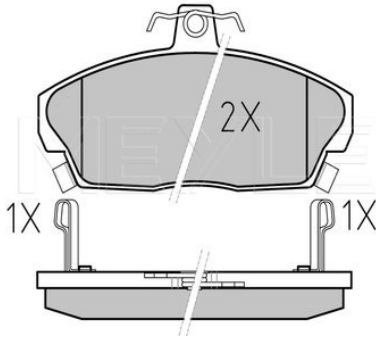

025 215 1518/W | MBP0149

Brake pad set

Notes

Thickness [mm]	18
Height [mm]	68.6
Width [mm]	129.1
Number of wear indicators [per axle]	2
Brake System	TRW with anti-squeak plate Front Axle

References

45022-S6D-E01	45022-SK3-E00
45022-S6D-E51	45022-ST3-E00
45022-S74-E10	45022-ST3-E01
45022-S74-E50	45022-ST3-E10

Application info

Civic V [10/91-02/01]
Civic VI [10/95-03/01]

Civic VII [01/00-12/05]
Concerto [08/89-10/96]