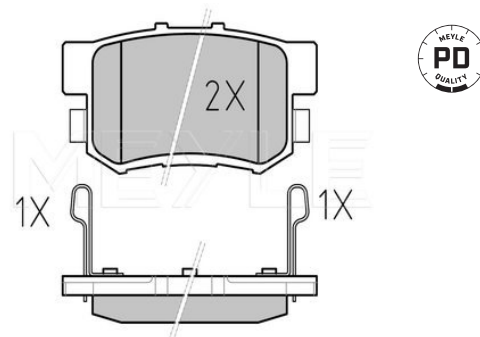

Brake pad set

025 217 1914/PD | MBP1580PD

Notes

Thickness [mm]	with acoustic wear warning 14.6
Height [mm]	47.4
Width [mm]	88.8
Number of wear indicators [per axle]	2
Brake System	Akebono with anti-squeak plate Rear Axle

References

06430-S5A-E50	43022-SP0-E03
06430-S5A-J00	43022-SV4-A00
06430-SED-E60	43022-SV4-A02
43022-S2A-000	43022-SV4-A20
43022-S5A-E50	43022-SV4-A22
43022-S5A-J00	43022-SV4-E50
43022-S6D-000	43022-SV4-G00
43022-S6D-E50	43022-SV4-G01
43022-SED-000	43022-SV4-G02
43022-SED-E50	43022-SV4-G20
43022-SED-E60	43022-SV4-G21
43022-SG0-G00	43022-SV4-G22
43022-SG0-G01	43022-SX0-A50
43022-SL5-000	43022-SY8-A00
43022-SL5-505	43022-SY8-A01
43022-SL5-525	43022-SY8-E50
43022-SM4-505	43022-SZ3-A01
43022-SM4-525	43022-SZT-G01
43022-SM4-G00	43022-TF2-G00
43022-SN7-000	43022-TM8-G01
43022-SP0-E01	43022-TR0-E00
43022-SP0-E02	

Application info

Accord IV [01/90-12/94]	Insight II [04/09--]
Accord V / VI [03/93-10/98]	Jazz II [07/08--]
Accord VII [03/97-12/08]	Legend I [01/86-12/90]
Accord VIII [02/03-12/08]	Legend II [01/91-02/96]
Civic IX [02/12--]	Legend III [02/96-09/04]
Civic V [10/91-02/01]	Legend IV [05/06--]
Civic VI [10/95-03/01]	Prelude IV [02/92-09/96]
Civic VII [01/00-12/05]	Prelude V [10/96-10/00]
Civic VIII [09/05-02/12]	S2000 [03/99-10/03]
CR-Z [06/10--]	Shuttle I [06/94-06/04]