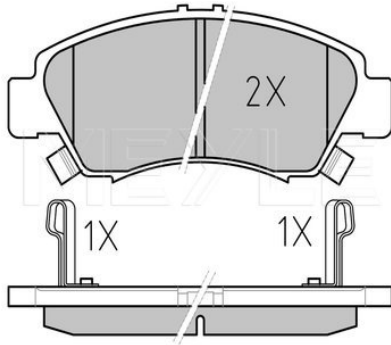

**2**

**025 216 9715/PD | MBP1579PD**

**Brake pad set**

**Notes**

Thickness [mm]	15
Height [mm]	54.7
Width [mm]	131.4
Number of wear indicators [per axle]	2
Brake System	Sumitomo with anti-squeak plate Front Axle