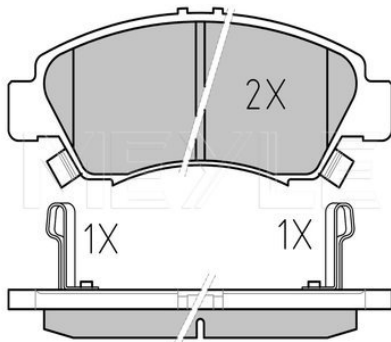

025 216 9715/W | MBP0184

Brake pad set

Notes

Thickness [mm]	15
Height [mm]	54.7
Width [mm]	131.4
Number of wear indicators [per axle]	2
Brake System	Sumitomo with anti-squeak plate Front Axle

References

06450-SAA-E50	45022-S04-G02
06450-SAA-G00	45022-S04-J02
45022-S04-505	45022-SAA-E50
45022-S04-602	45022-SAA-E51
45022-S04-E50	45022-SAA-G00
45022-S04-G00	45022-SR3-G00
45022-S04-G01	45022-SR3-G01

Application info

Civic V [10/91-02/01]
Civic VI [10/95-03/01]
Jazz I [03/02-07/08]

Jazz II [07/08--]
Logo [03/99-03/02]