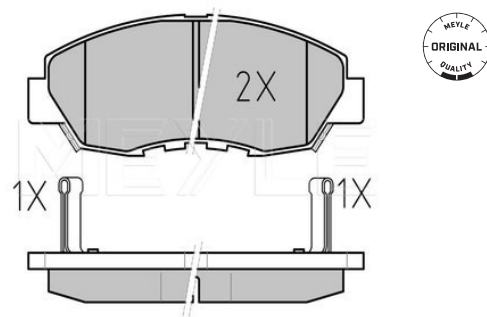

References

45022-SM4-517	45022-SM4-A01
45022-SM4-A00	

Application info

Accord IV [01/90-12/94]