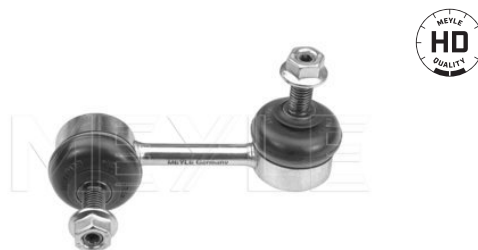

Stabilizer link

31-16 060 0007/HD | MSL0275HD

Notes

Thread Measurement 2
Thread Measurement 1
Length [mm]

Reinforced Version

References

52320-S04-003

Counterpart

31-16 060 0008/HD | MSL0276HD

with spanner attachment
Coupling Rod
M10x1,5
M10x1,5
90
Rear Axle Right