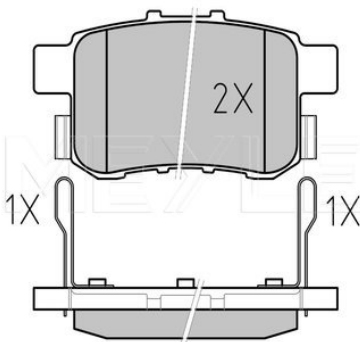

025 244 3514/W | MBP0595

Brake pad set

Notes

Thickness [mm]	14.8
Height [mm]	46.6
Width [mm]	93.7
Number of wear indicators [per axle]	2
Brake System	Nissin with anti-squeak plate Rear Axle

References

43022-TL1-G01   43022-TL1-G02