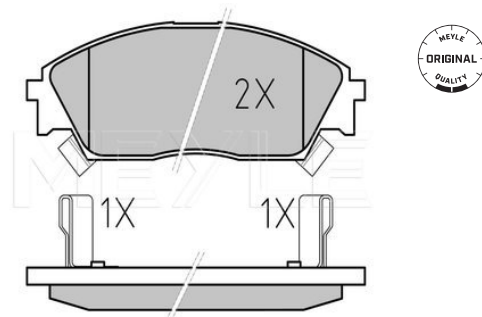

Brake pad set

025 213 2215/W | MBP0111

Notes

Thickness [mm]	with acoustic wear warning
Height [mm]	14.3
Width [mm]	48.5
Number of wear indicators [per axle]	132
Brake System	2
	Akebono
	with anti-squeak plate
	Front Axle

References

45022-SF1-000	45022-SH3-932
45022-SF1-010	45022-SH3-933
45022-SF1-020	45022-SH3-934
45022-SF1-525	45022-SH3-G32
45022-SH3-509	45022-SH3-G33
45022-SH3-519	

Application info

Civic IV [09/87-02/95]
CRX II [10/87-02/92]

Prelude III [04/86-01/92]

Brake pad set

025 214 9918/W | MBP0145

Notes

Thickness [mm]	with acoustic wear warning
Height [mm]	18
Width [mm]	52.2
Number of wear indicators [per axle]	137.5
Brake System	2
	Akebono
	with anti-squeak plate
	Front Axle