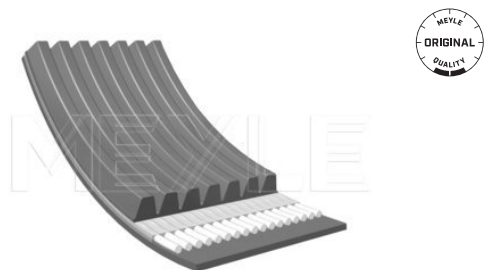

References

31110-RL0-G01

31110-RL0-G02

Application info

Accord IX [06/08-12/08]

CR-V IV [01/12--]

V-ribbed belt

050 007 1713 | MRB0610

Notes

Number of Ribs 7
Length [mm] 1713