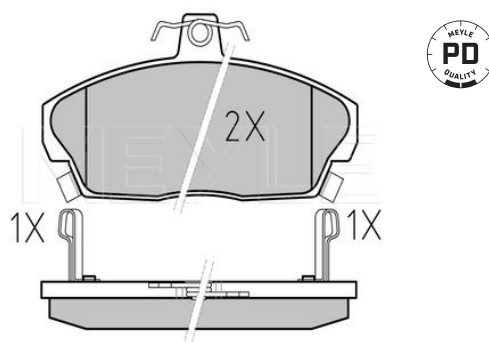

References

45022-S60-E01	45022-SK3-E00
45022-S60-E51	45022-ST3-E00
45022-S74-E10	45022-ST3-E01
45022-S74-E50	45022-ST3-E10