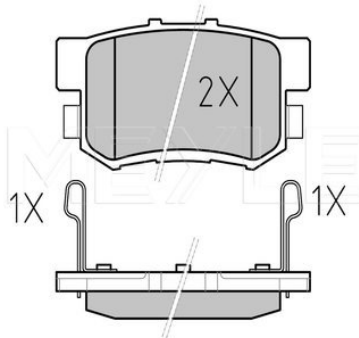

025 217 1914/W | MBP0188

Brake pad set

Notes

Thickness [mm]	with acoustic wear warning 14.6
Height [mm]	47.4
Width [mm]	88.8
Number of wear indicators [per axle]	2
Brake System	Akebono with anti-squeak plate Rear Axle

References

06430-S5A-E50	43022-SP0-E02
06430-S5A-J00	43022-SP0-E03
06430-SED-E60	43022-SV4-A00
43022-S2A-000	43022-SV4-A02
43022-S5A-E50	43022-SV4-A20
43022-S5A-J00	43022-SV4-A22
43022-S6D-000	43022-SV4-E50
43022-S6D-E50	43022-SV4-G00
43022-SED-000	43022-SV4-G01
43022-SED-E50	43022-SV4-G02
43022-SED-E60	43022-SV4-G20
43022-SG0-G00	43022-SV4-G21
43022-SG0-G01	43022-SV4-G22
43022-SL5-000	43022-SX0-A50
43022-SL5-505	43022-SY8-A00
43022-SL5-525	43022-SY8-A01
43022-SM4-505	43022-SY8-E50
43022-SM4-525	43022-SZ3-A01
43022-SM4-G00	43022-TF2-G00
43022-SN7-000	43022-TM8-G01
43022-SP0-E01	43022 TR0-E00

Application info

Accord IV (01/90-12/94)
Accord V / VI (03/93-10/98)
Accord VII (03/97-12/08)
Accord VIII (02/03-12/08)
Civic IX (02/12--)
Civic V (10/91-02/01)
Civic VI (10/95-03/01)
Civic VII (01/00-12/05)
Civic VIII (09/05-02/12)
CR-Z (06/10--)

Insight II (04/09--)
Jazz II (07/08--)
Legend I (01/86-12/90)
Legend II (01/91-02/96)
Legend III (02/96-09/04)
Legend IV (05/06--)
Prelude IV (02/92-09/96)
Prelude V (10/96-10/00)
S2000 (03/99-10/03)
Shuttle I (06/94-06/04)