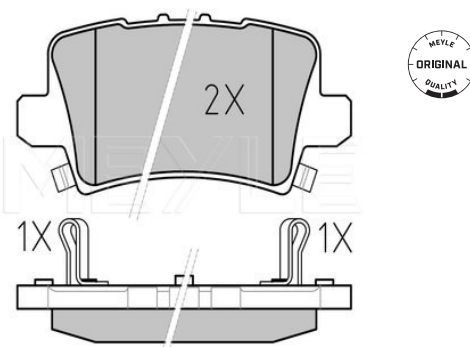

Notes

	with acoustic wear warning
Thickness [mm]	15.8
Height [mm]	46.2
Width [mm]	95.7
Number of wear indicators [per axle]	2
Brake System	TRW with anti-squeak plate Rear Axle