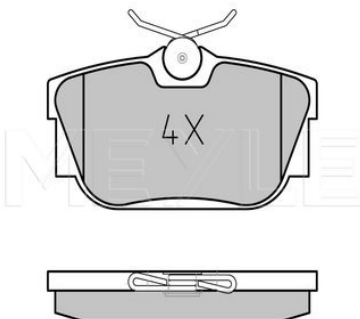

Escort V, VI, VII / Orion III [07/90-06/01]

Escort V, VI, VII / Orion III [07/90--]

025 232 2417/W | MBP0293

Brake pad set

Notes

Thickness [mm]	incl. wear warning contact
Height [mm]	16.4
Width [mm]	51.2
Number of wear indicators [per axle]	94.8
Brake System	2
	TRW
	with anti-squeak plate
	Rear Axle