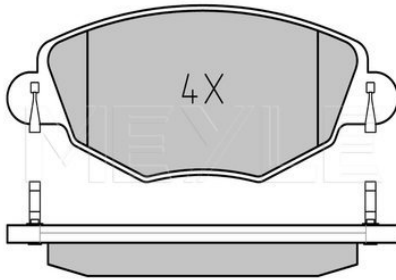

025 232 7918 | MBP0309

Brake pad set

Notes

Thickness [mm]
Height [mm]
Width [mm]
Brake System

excl. wear warning contact
18.1
60.6
148.7
Bosch
with anti-squeak plate
Front Axle

References

1 121 894
1 126 718
1 204 843
1 250 688

1 521 531
1S71-2K021-AB
ME1S7J-2K021-AC

Application info

Mondeo III (11/00-08/07)