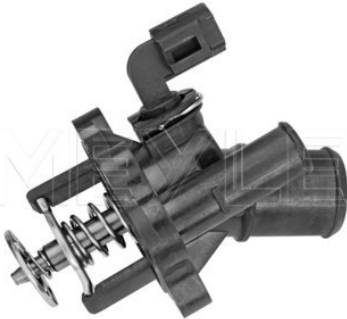

728 228 0000 | MTH0083

Thermostat

Notes

Opening Temperature [°C]

with seal
Synthetic Material Housing
98

References

1 119 280
1 122 497
1 135 768
1 217 827
1 302 261
1 355 790

1 358 178
1S7G-8575-AF
1S7G-8575-AK
1S7G-8575-AL
1S7G-8575-AM

Application info

Mondeo III [11/00-08/07]