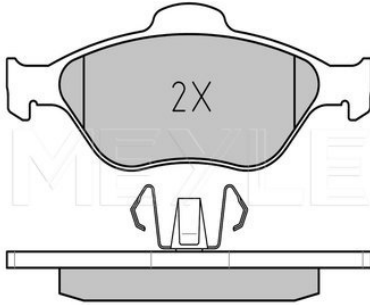

Application info

 Escort V, VI, VII / Orion III [07/90-06/01]
 Mondeo I, II [01/93-11/00]

Scorpio II [10/94-08/98]

025 236 0418 | MBP0403

Brake pad set

Notes

Thickness [mm]	18.8
Height 2 [mm]	58.2
Height 1 [mm]	61
Width 2 [mm]	151.3
Width 1 [mm]	150.1
Brake System	ATE
	with anti-squeak plate
	Front Axle