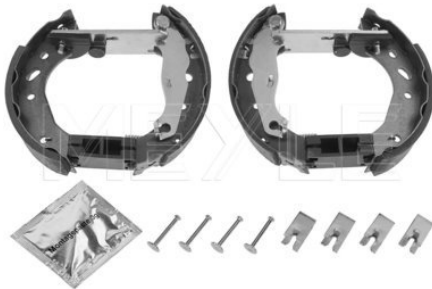

714 533 0010/K | MBS0184

Brake shoe kit

Notes

	with lever
	with accessories
	without wheel brake cylinder
	Pre-assembled
Diameter [mm]	180
Width [mm]	32
Brake System	Lucas Girling
	Rear Axle

References

1 005 960	1 104 128
1 005 970	1 473 068
1 059 500	

Application info

Fiesta IV / Puma [08/95-06/02]

KA I [09/96-11/08]