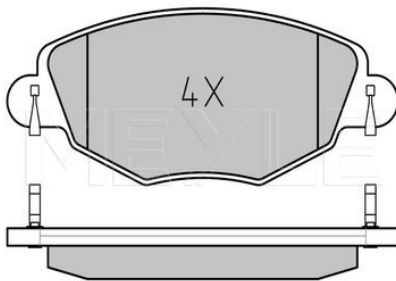

025 232 7918/PD | MBP0309PD

Brake pad set

Notes

Quality
Thickness [mm]
Height [mm]
Width [mm]
Brake System

excl. wear warning contact
PREMIUM
18.1
60.6
148.7
Bosch
with anti-squeak plate
Front Axle

References

1 121 894
1 126 718
1 204 843
1 250 688

1 521 531
1S71-2K021-AB
ME1S7J-2K021-AC

Application info

Mondeo III (11/00-08/07)