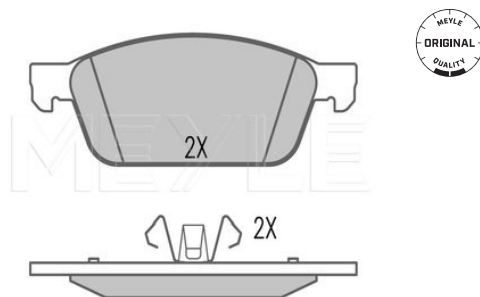

References

1 775 091	BV61-2K021-AC
5 181 461	CV61-2001-CB