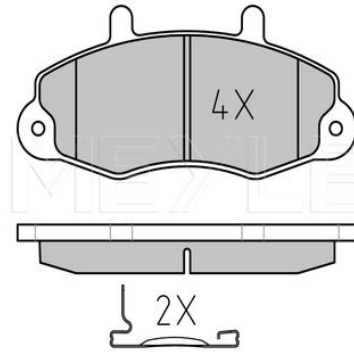

Brake pad set

025 214 7018/PD | MBP0138PD

Notes

Quality
Thickness [mm]
Height [mm]
Width [mm]
Brake System

with acoustic wear warning
PREMIUM
18.7
64
139
Bendix
with anti-squeak plate
Front Axle

References

1 074 971
1 134 158
6 197 738

6 965 579
7 018 202
92VB-2K021-AE

Application info

Transit '85 (09/85-12/00)
Transit '91 (01/91-09/94)
Transit '94 (06/94-07/00)

Transit '85 (09/85-12/00)
Transit '91 (01/91-09/94)
Transit '94 (06/94-07/00)

Brake pad set

025 214 6918 | MBP0137

Notes

Thickness [mm]
Height [mm]
Width [mm]
Brake System

excl. wear warning contact
18.7
72
139
Bendix
with anti-squeak plate
Front Axle