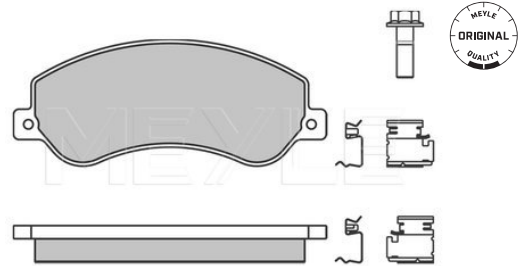

Transit '06 (04/06--)

Brake pad set

025 244 8419/W | MBP0604

Notes

	with accessories incl. wear warning contact
Thickness [mm]	18.7
Height [mm]	66.8
Width [mm]	164.8
Number of wear indicators [per axle]	2
Brake System	Bosch with anti-squeak plate Front Axle