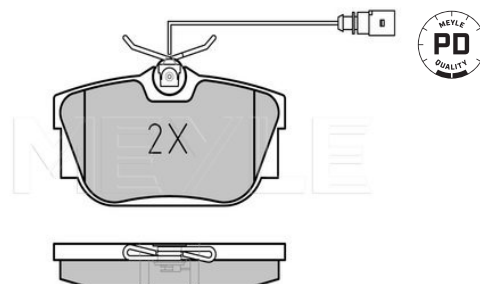

Brake pad set

025 234 4616/PD | MBP0793PD

Notes

Quality	incl. wear warning contact
Thickness [mm]	PREMIUM
Height [mm]	16.4
Width [mm]	51.2
Warning Contact Length [mm]	94.8
Number of wear indicators [per axle]	190
Brake System	2
	TRW
	with anti-squeak plate
	Rear Axle

References

1 133 448	5M21-2M008-BB
1 205 697	YM21-2M008-BA
1 207 518	YM2J-2M008-AA
1 345 339	YM2J-2M008-BA