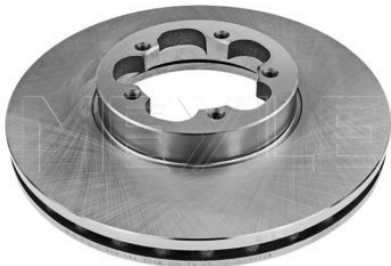

715 521 7042 | MBD1378

Brake disc

Notes

	Vented
Centering Diameter [mm]	93
Minimum thickness [mm]	25
Outer diameter [mm]	300
Height [mm]	54.4
Bolt Hole Circle Ø [mm]	112
Thread Size	M10x1,5
Brake Disc Thickness [mm]	28
Required quantity	2
Number of Holes	5
	Front Axle

References

1 371 393	6C11-1125-AA
1 503 287	6C11-1125-AB

Application info

Transit '06 [04/06--]

Transit '06 [04/06--]