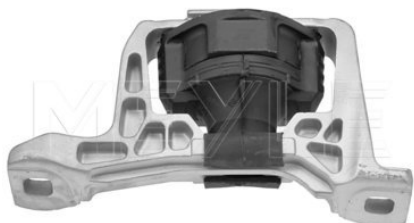

214 030 0027 | MEM0363

Engine mount

Application info

KA II [10/08--]

714 030 0006 | MEM0567

Engine mount

Notes

Hydro Bearing
Upper
Front

References

1 224 042	1 567 878
1 230 307	1 671 722
1 233 492	3M51-6F012-AF
1 250 617	3M51-6F012-AG
1 345 225	3M51-6F012-AH
1 430 066	3M51-6F012-AJ

Application info

Focus II [10/03-09/08]