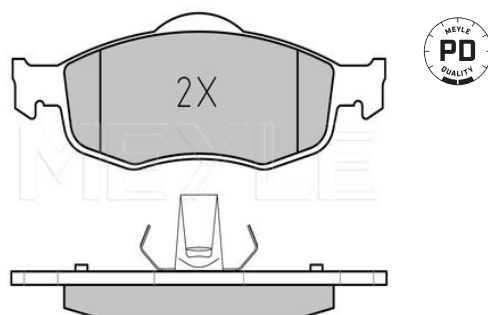

 Scorpio I [04/85-12/94]
 Scorpio II [10/94-08/98]

Brake pad set
025 213 9418/PD | MBP0123PD
Notes

	not prepared for wear indicator
Quality	PREMIUM
Thickness [mm]	18.4
Height 2 [mm]	58.6
Height 1 [mm]	59.2
Width 2 [mm]	156.4
Width 1 [mm]	155.3
Brake System	ATE with anti-squeak plate Front Axle