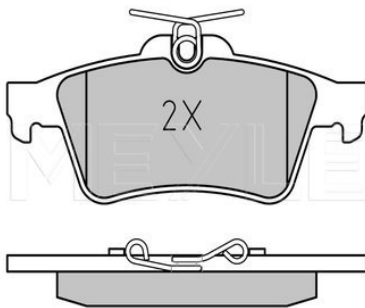

2T1J-2M008-AA
AV6J-2M008-BA
ME2T1J-2M008-AA

Application info

C-Max II [12/10--]
Connect [06/02--]

Transit '02 [06/02--]
Transit '02 [06/02--]

025 241 3716/PD | MBP0531PD

Brake pad set

Notes

Quality
Thickness [mm]
Height [mm]
Width [mm]
Brake System