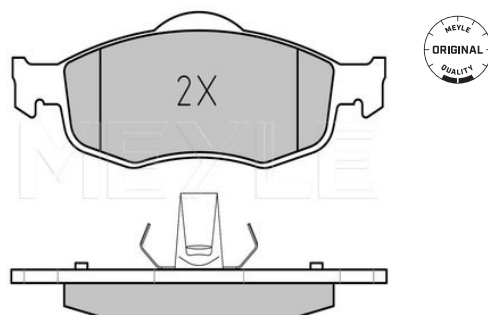

Brake pad set

025 213 9418 | MBP0123

Notes

	not prepared for wear indicator
Thickness [mm]	18.4
Height 2 [mm]	58.6
Height 1 [mm]	59.2
Width 2 [mm]	156.4
Width 1 [mm]	155.3
Brake System	ATE with anti-squeak plate Front Axle