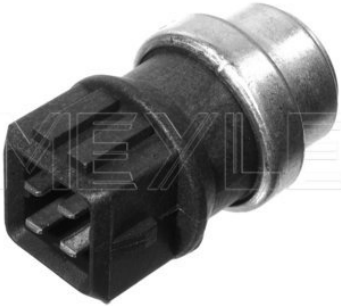

100 800 8052 | MEX0183

Temperature switch, radiator fan

Notes

Switch point from [°C]	112
Switch point from [°C]	108
Switch point to [°C]	112
Switch point to [°C]	119
Spanner Size	20
Operating voltage [V]	12
Number of Poles	4

References

7 210 733	95VW-8B807-EA

Application info

Galaxy I [03/95-05/06]