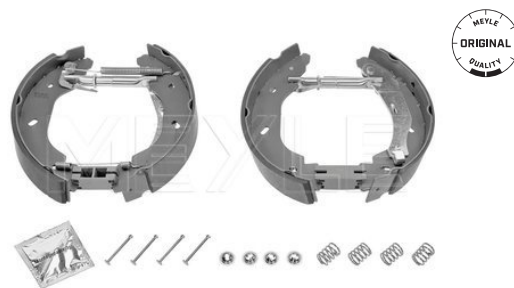

Brake shoe kit

714 533 0006 | MBS0180

Application info

Transit '00 (01/00-05/06)
Transit '06 (04/06--)

Transit '00 (01/00-05/06)
Transit '06 (04/06--)

Brake shoe kit

714 533 0022/K | MBS0185

Notes

Diameter [mm]
Width [mm]
Brake System

without wheel brake cylinder
with accessories
with lever
Pre-assembled
254
54
Bosch
Rear Axle

References

1 227 045
1C15-2200-AB
1C15-2200-AC
1C15-2200-AD
1C1J-2200-AA

4 095 038
4 110 585
4 540 771
XH1Z-A502D58-FVA