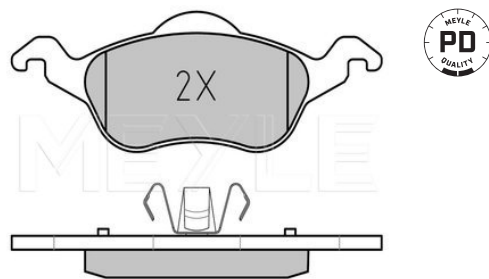

Notes

Quality	excl. wear warning contact
Thickness [mm]	PREMIUM
Height 2 [mm]	18.8
Height 1 [mm]	58.3
Width [mm]	60.7
Brake System	177.8
	ATE
	with anti-squeak plate
	Front Axle