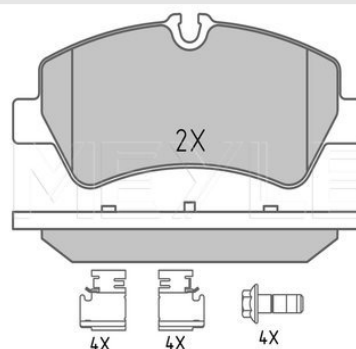

Brake pad set

025 251 3417/PD | MBP1710PD

Notes

Quality not prepared for wear indicator
Thickness [mm] PREMIUM 16.7
Height [mm] 60
Width [mm] 131.5
Brake System TRW
with anti-squeak plate
Front Axle

References

1 751 951	AY112K021BA
1 765 066	AY112K021BB
1 775 672	AY112K021BC
1 785 193	AY112K021BD
1 848 532	MEAY1J2K021AA

Application info

B-MAX [10/12--]	Tourneo [12/12--]
B-Max [---]	Transit Courier [02/14--]
Fiesta VI [06/08--]	Fiesta VI [10/08--]

Brake pad set

025 256 0418 | MBP1604

Notes

Thickness [mm] prepared for wear indicator 17.6
Height 2 [mm] 60.8
Height 1 [mm] 58.8
Width [mm] 136.9
Brake System BOSCH
with anti-squeak plate
Rear Axle

References

1 763 916	BK212M008AA
1 829 395	BK212M008AB
1 840 037	BK212M008AC

Application info

Tourneo [12/12--]	Transit Custom [12/12--]
Transit 14 [05/14--]