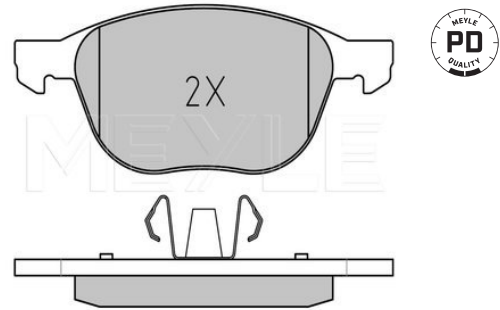

Notes

Quality
 Thickness [mm]
 Height 2 [mm]
 Height 1 [mm]
 Width 2 [mm]
 Width 1 [mm]
 Brake System

excl. wear warning contact
 PREMIUM
 18.2
 67
 62.4
 156.3
 155.1
 ATE
 with anti-squeak plate
 Front Axle