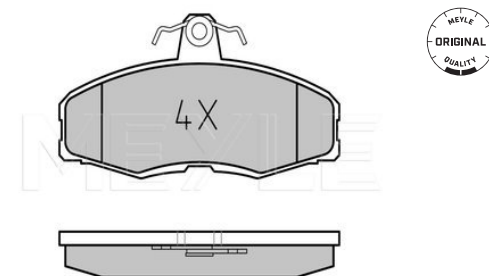

Notes

Thickness [mm]
Height [mm]
Width [mm]
Brake System

excl. wear warning contact
17.5
60.5
114.8
TRW
with anti-squeak plate
Front Axle