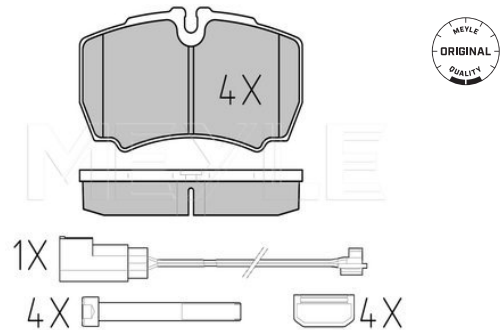

References

1 501 265	8C1V-2M008-AB
1 718 023	

Application info

Transit '06 [04/06--]

Transit '06 [04/06--]