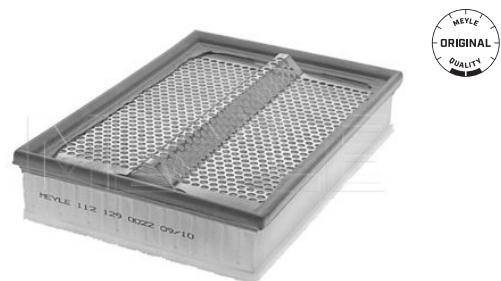

References

1 017 035	95VW-9601-BC
1 102 785	95VW-9601-DA

Application info

Galaxy I [03/95-05/06]