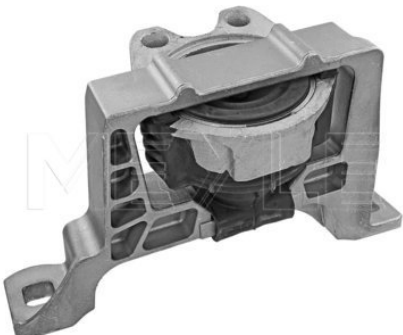

714 030 0022 | MEM0574

Engine mount

Notes

Hydro Bearing
Front

References

1 230 982
1 233 493
1 250 618
1 345 657
1 437 549
1 567 937

3M51-6F012-BC
3M51-6F012-BD
3M51-6F012-BE
3M51-6F012-BF
3M51-6F012-BG
3M51-6F012-BH