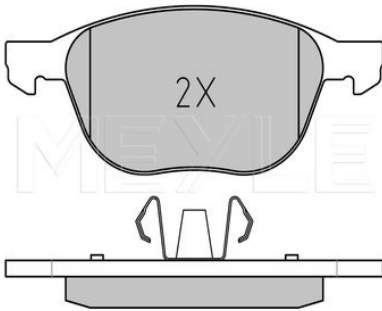

025 237 2318 | MBP0431

Brake pad set

Notes

Thickness [mm]
Height 2 [mm]
Height 1 [mm]
Width 2 [mm]
Width 1 [mm]
Brake System

excl. wear warning contact
18.2
67
62.4
156.3
155.1
ATE
with anti-squeak plate
Front Axle

References

1 223 682
1 321 517
1 360 305
1 508 074
1 519 528
1 695 810
1 712 024
1 753 844
1 765 766
1 797 211
1 809 256
1 816 524
1 820 037

1 826 241
3M51-2K021-AA
3M51-2K021-AB
8V41-2K021-AA
AV61-2K021-BA
AV61-2K021-BB
AV6J-2K021-AA
AV6J-2K021-BA
BV61-2001-B
BV61-2001B-3A
BV61-2001C-3B
CV61-2K021-BA

Application info

C-Max I [02/07--]
C-Max II [12/10--]
Ecosport [04/04-09/07]
Focus II [10/03-09/08]

Focus III [07/10--]
Kuga [03/08--]
Kuga II [01/13--]
Transit 13 [09/13--]