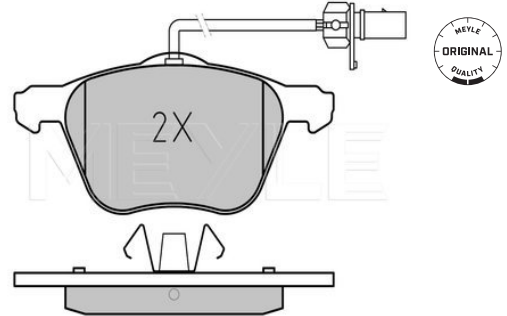

References

1 133 446	1M2J-2K021-AA
1 237 133	YM21-2K021-BA

Application info

Galaxy I [03/95-05/06]

2