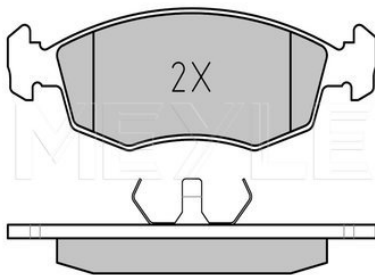

025 209 0818 | MBP0051

Brake pad set

Notes

Thickness [mm]
Height [mm]
Width [mm]
Brake System

excl. wear warning contact
18
52.5
151.5
ATE
with anti-squeak plate
Front Axle

References

1 647 730
5 020 817
5 023 998
6 127 527
6 128 158
6 136 892
6 155 623

6 184 115
6 189 147
6 500 951
6 704 269
88GX-2K021-AA
89GB-2K021-AB

Application info

Escort III, IV / Orion I, II [09/80-10/90]
Escort V, VI, VII / Orion III [07/90-06/01]

Scorpio I [04/85-12/94]
Sierra [08/82-03/93]