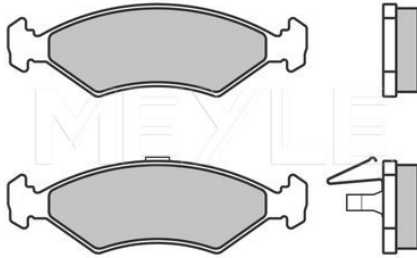

025 231 0315 | MBP0263

Brake pad set

Notes

Thickness [mm]
Height [mm]
Width 2 [mm]
Width 1 [mm]
Brake System

not prepared for wear indicator
16.8
46.5
150.2
151.3
ATE
with anti-squeak plate
Front Axle

References

1 010 503	6 095 773
1 030 602	6 130 483
1 042 688	6 136 893
1 064 763	6 144 685
1 079 920	6 147 496
1 619 209	6 166 952
5 015 919	87FX-2K021-GA
5 018 194	98FB-2K021-BA

Application info

Escort III, IV / Orion I, II [09/80-10/90]
Fiesta II [08/83-12/95]
Fiesta III [01/89-01/97]
Fiesta IV / Puma [08/95-06/02]
Sierra [08/82-03/93]

Escort III, IV / Orion I, II [09/80-10/90]
Fiesta II [03/83-12/95]
Fiesta III [01/89-01/97]
Fiesta IV / Puma [08/95--]