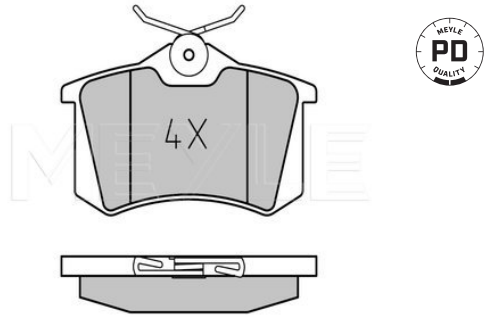

Brake pad set

025 209 6117/PD | MBP0057PD

Notes

Quality
Thickness [mm]
Height [mm]
Width [mm]
Brake System

with accessories
not prepared for wear indicator
PREMIUM
17.2
52.8
87.1
TRW
with screws
with anti-squeak plate
Rear Axle