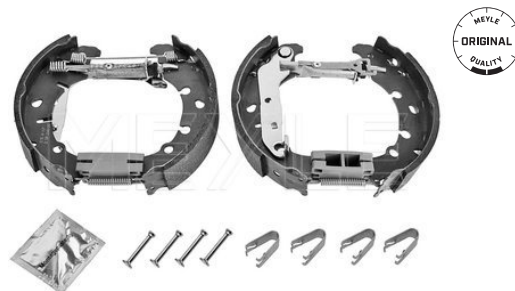

Brake shoe kit

714 533 0000 | MBS0176

Application info

Fiesta IV / Puma [08/95-06/02]
Fiesta V / Fusion [11/01-06/08]

KA I [09/96-11/08]
Fiesta V / Fusion [09/00--]

Brake shoe kit

714 533 0000/K | MBS0288

Notes

Diameter [mm]
Width [mm]
Brake System

without wheel brake cylinder
with lever
with spring
Pre-assembled
203
38
Lockheed
Rear Axle

References

1 106 633
1 123 790
1 125 669
1 135 083
1 145 292
1 197 674
1 236 882

1 417 551
2S61-2200-AA
2S61-2200-BB
2S6J-2200-BA
YS61-2200-AB
YS61-2200-AC
YS6J-2200-AA

Application info

Fiesta IV / Puma [08/95-06/02]
Fiesta V / Fusion [11/01-06/08]

KA I [09/96-11/08]
Fiesta V / Fusion [09/00--]

Brake shoe kit

714 533 0001 | MBS0177

Notes

Diameter [mm]
Width [mm]
Brake System

without spring
with lever
180
32
Lockheed
Rear Axle