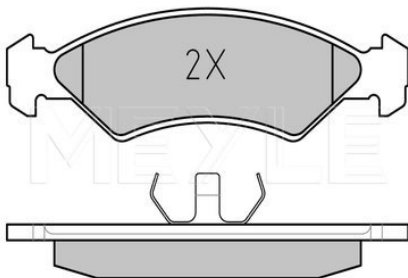

025 208 5717 | MBP0039

Brake pad set

Notes

Thickness [mm]
Height [mm]
Width [mm]
Brake System

not prepared for wear indicator
17.5
42.1
141.4
ATE
with anti-squeak plate
Front Axle

References

5 015 917
5 018 193
5 018 898
5 023 993

6 132 472
87FX-2K021-FA
89FX-2K021-AA