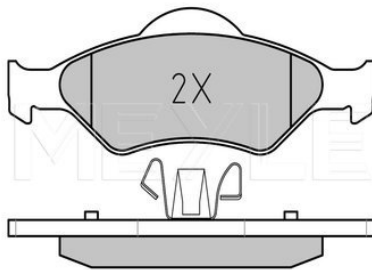

Fiesta IV / Puma [08/95--]

025 232 0018/PD | MBP0286PD

Brake pad set

Notes

Quality
Thickness [mm]
Height 2 [mm]
Height 1 [mm]
Width 2 [mm]
Width 1 [mm]
Brake System

not prepared for wear indicator
PREMIUM
18.2
51.7
54
151.5
150.1
ATE
with anti-squeak plate
Front Axle