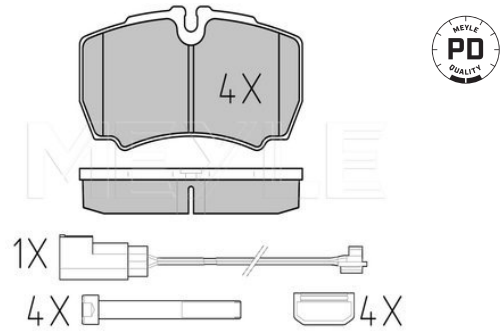

Brake pad set

025 291 2320-1/PD | MBP0842PD

Notes

Quality	with accessories
Thickness [mm]	incl. wear warning contact
Height [mm]	PREMIUM
Width [mm]	20.3
Number of wear indicators [per axle]	63.7
Warning Contact Length [mm]	109.6
Brake System	2
	Brembo
	with anti-squeak plate
	Rear Axle

References

1 501 265	8C1V-2M008-AB
1 718 023	

Application info

Transit '06 [04/06--]

Transit '06 [04/06--]

Brake pad set

025 291 2320/W | MBP0756

Notes

Thickness [mm]	with accessories
Height [mm]	incl. wear warning contact
Width [mm]	20.3
Warning Contact Length [mm]	63.7
Number of wear indicators [per axle]	109.6
Brake System	520
	2
	Brembo
	with screws
	with anti-squeak plate
	Rear Axle