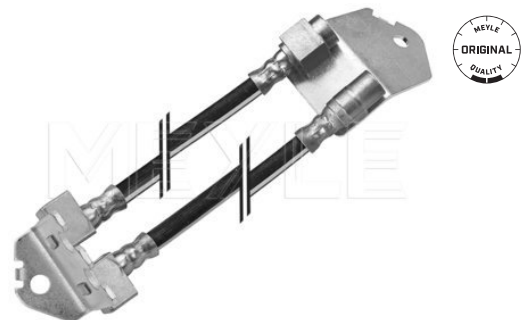

References

4 041 435	YC15-2282-AC
4 409 342	YC15-2282-DA

Application info

Transit '00 (01/00-05/06)

Transit '00 (01/00-05/06)