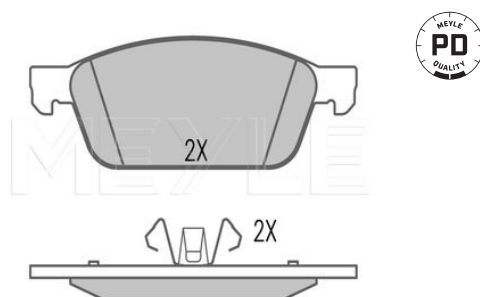

References

1 775 091	BV61-2K021-AC
5 181 461	CV61-2001-CB