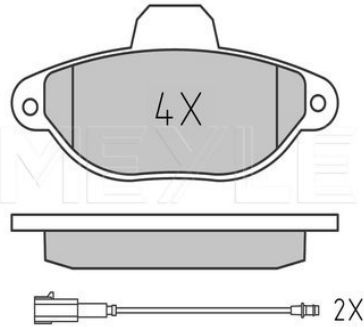

025 257 3618/PD | MBP1628PD

Brake pad set

Application info

Focus III (07/10--)
Kuga II (01/13--)

Tourneo (12/12--)
Transit 13 (09/13--)

025 214 3616 | MBP1598

Brake pad set

Notes

Thickness [mm]
Height [mm]
Width [mm]
Number of wear indicators [per axle]
Warning Contact Length [mm]
Brake System

incl. wear warning contact
16.9
55.5
114.8
2
210
BOSCH
with anti-squeak plate
Front Axle

References

1559698	9S51-2K021-BA
1669578	9S51-2K021-BB
1675620	9S51-2K021-BC
1731172	BS51-2K021-BA
1736940	ME9S5J-2K021-BA
1778385	ME9S5J-2K021-BB

Application info

KA II (10/08--)