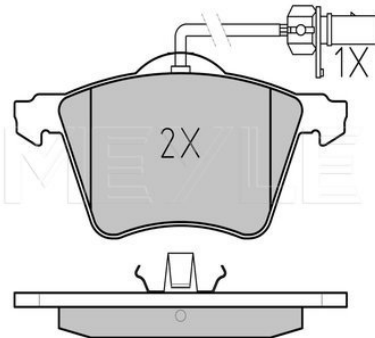

025 234 1819/W | MBP0342

Brake pad set

Notes

Thickness [mm]
Height [mm]
Width [mm]
Warning Contact Length [mm]
Number of wear indicators [per axle]
Brake System

incl. wear warning contact
19.6
78.5
156.3
260
1
ATE
with anti-squeak plate
Front Axle

References

1 151 377
1 201 124

1M21-2K021-AA
1M21-2K021-BA

Application info

Galaxy I (03/95-05/06)