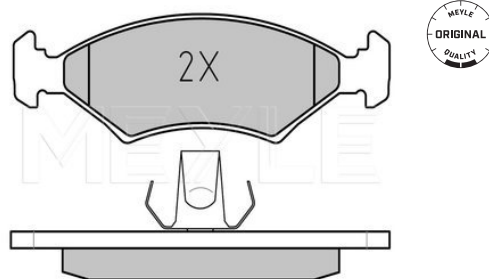

Brake pad set

025 208 5717 | MBP0039

Application info

Fiesta I [05/76-11/86]
Fiesta II [08/83-12/95]

Fiesta I [05/76-11/86]
Fiesta II [03/83-12/95]

Brake pad set

025 207 5318 | MBP0035

Notes

Thickness [mm]
Height [mm]
Width 2 [mm]
Width 1 [mm]
Brake System

not prepared for wear indicator
17.3
46.5
151.3
150.2
ATE
with anti-squeak plate
Front Axle