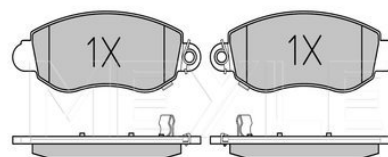

Brake pad set

025 235 7718/PD | MBP0796PD

Application info

Transit '00 (01/00-05/06)

Transit '00 (01/00-05/06)

Brake pad set

025 235 7718/W | MBP0386

Notes

Thickness [mm]
Height [mm]
Width [mm]
Brake System

with acoustic wear warning
18.4
65.2
168.4
Bosch
with anti-squeak plate
Front Axle