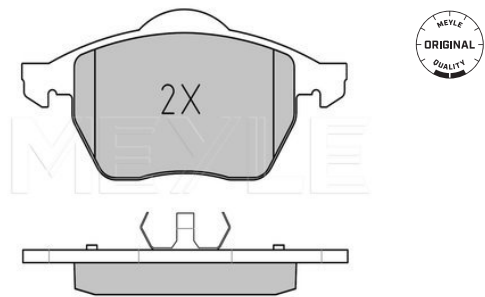

Notes

Thickness [mm]
Height [mm]
Width [mm]
Brake System

prepared for wear indicator
19.7
74
156.4
ATE
with anti-squeak plate
Front Axle