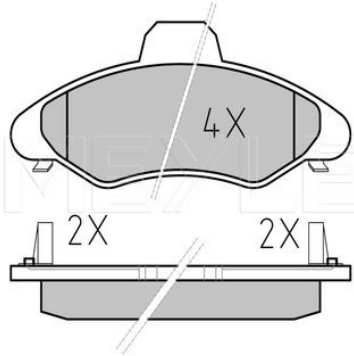

025 233 0018/W | MBP0316

Brake pad set

Notes

Thickness [mm]
Height [mm]
Width [mm]
Brake System

with acoustic wear warning
18
57.5
130.9
Bendix
with anti-squeak plate
Front Axle

References

1 015 598	91AB-2K021-HB
1 048 308	91AB-2K021-JA
1 048 309	91AB-2K021-JB
1 048 310	94AB-2K021-AB
1 121 667	96AB-2K021-AA
1 130 753	96AB-2K021-AB
6 180 371	97AG-2K021-BA
91AB-2K021-BB	A91AXT-55056-DA
91AB-2K021-BC	

Application info

Escort V, VI, VII / Orion III (07/90-06/01)

Escort V, VI, VII / Orion III (07/90--)