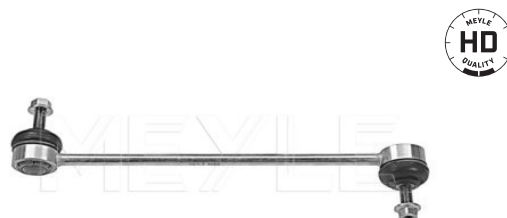

Stabilizer link

716 060 0022/HD | MSL0559HD

Notes

Thread Measurement 2
Thread Measurement 1
Length [mm]

with spanner attachment
Coupling Rod
M10x1,5
M10x1,5
300
Front Axle Right
Front Axle Left

Reinforced Version

References

1 377 849

6G9N-3B438-BA