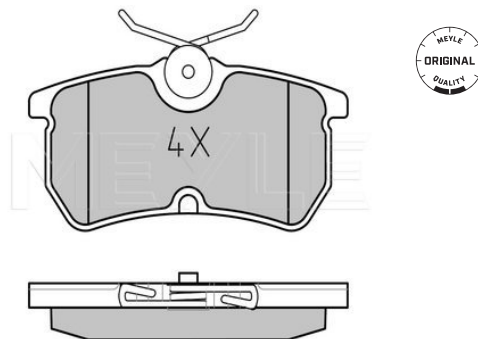

Brake pad set

025 233 5314 | MBP0328

Notes

Thickness [mm]	excl. wear warning contact
Height [mm]	14
Width [mm]	42.6
Brake System	87.1
	TRW
	with anti-squeak plate
	Rear Axle

References

1 075 565	98AB-2M008-BA
1 107 698	98AX-2M008-BA
1 425 407	98AX-2M008-BB
1 780 884	C1BC-2M008-AA
1 802 317	C1BC-2M008-AB
1 810 990	C1BC-2M008-AC