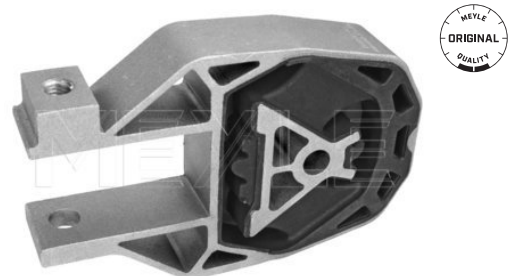

References

1 224 049   1 533 046
1 355 357   1 751 001
1 370 874   AV61-6P082-AC
1 522 138

Application info

C-Max I [02/07--]
Focus II [10/03-09/08]

Focus III [07/10--]

3