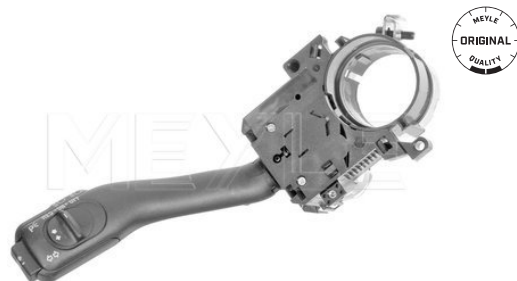

Column switch

100 953 0020 | MSW0052

Application info

Galaxy I [03/95-05/06]

Column switch

100 953 0021 | MSW0053

Notes

Number of Poles
Voltage [V]

Black
with park light function
with headlight flasher
with light dimmer function
with indicator function
17
12
for vehicles with cruise control

References

1 108 820

1 121 527

Application info

Galaxy I [03/95-05/06]

Column switch

100 850 0011 | MSW0083

Notes

Number of Poles
Number of Poles
Voltage [V]

Black
with cruise control
with park light function
with headlight flasher
with light dimmer function
with indicator function
6
11
12
for vehicles with cruise control