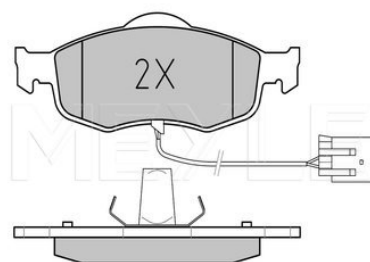

Brake pad set

025 213 9618/W | MBP0124

Notes

	incl. wear warning contact
Thickness [mm]	18
Height [mm]	58.6
Width 2 [mm]	156.4
Warning Contact Length [mm]	260
Width 1 [mm]	155.2
Number of wear indicators [per axle]	2
Brake System	ATE with anti-squeak plate Front Axle

References

1 022 079	1 130 758
1 073 732	5 029 148
1 079 348	6 877 837
1 095 202	6 882 582
1 096 940	9388-2K021-FB

Application info

Cougar [08/98-12/01]
Mondeo I, II [01/93-11/00]

Scorpio I [04/85-12/94]

Brake pad set

025 213 5819 | MBP0115

Notes

	excl. wear warning contact
Thickness [mm]	18.9
Height [mm]	60.3
Width [mm]	156.3
Brake System	ATE with anti-squeak plate Front Axle