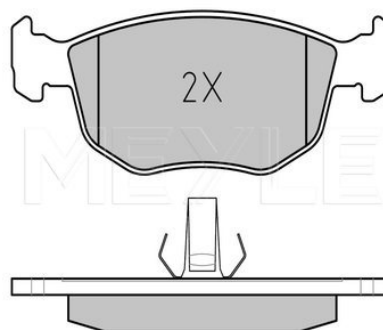

References

1 097 768	6 687 176
6 668 587	7 204 067

Application info

Escort V, VI, VII / Orion III [07/90-06/01]
Mondeo I, II [01/93-11/00]

Scorpio II [10/94-08/98]