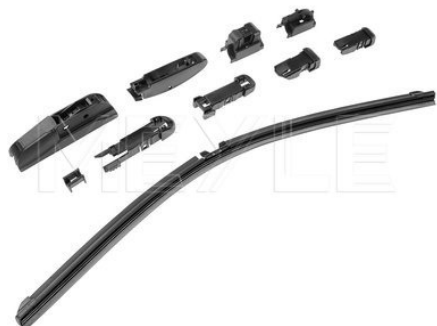

029 680 2700 | MBL0038

Wiper Blade

Notes

Observe service information
Length [in]
Length [mm]

Flat bar wiper blade
Flat wiper blade
27
680
Front