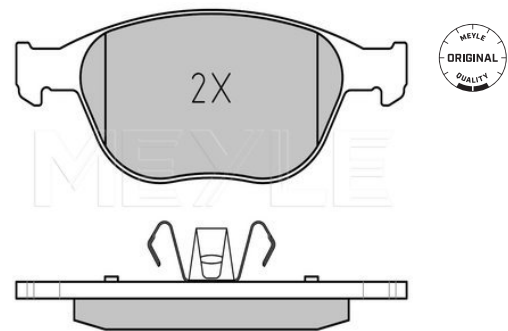

Notes

Thickness [mm]
Height 2 [mm]
Height 1 [mm]
Width [mm]
Brake System

excl. wear warning contact
17.6
67.3
62.5
156.4
ATE
with anti-squeak plate
Front Axle