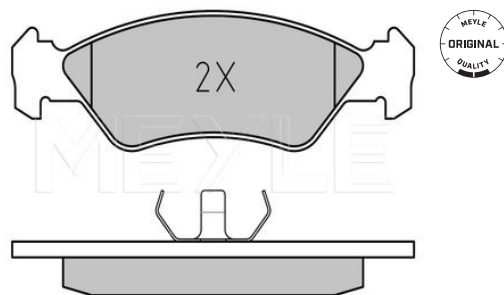

References

1 013 843	6 162 190
1 064 762	6 188 427
1 659 938	6 203 650
5 025 048	98FB-2K021-AA
5 025 929	

Application info

Fiesta II [08/83-12/95]

Fiesta III [01/89-01/97]

Fiesta IV / Puma [08/95-06/02]

KA I [09/96-11/08]

Fiesta II [03/83-12/95]