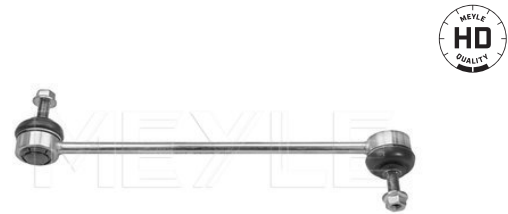

Stabilizer link

716 060 0014/HD | MSL0551HD

Notes

Thread Measurement 2
Thread Measurement 1
Length [mm]

Coupling Rod
M10x1,5
M10x1,5
298
Front Axle Right
Front Axle Left

Reinforced Version

References

1 223 792	3M51-3B438-AA
1 230 909	3M51-3B438-AB
1 686 594	3M51-3B438-AC
1 762 149	AV61-3B438-AA