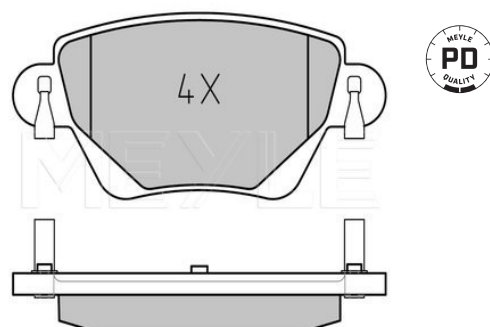

Application info

Mondeo III (11/00-08/07)