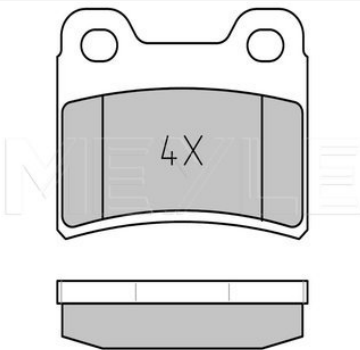

025 218 3215 | MBP0201

Brake pad set

Notes

Thickness [mm]	excl. wear warning contact
Height [mm]	15
Width [mm]	51
Brake System	61.7
	ATE
	with anti-squeak plate
	Rear Axle

References

6 500 959	91AB-2M008-BC
7 114 005	91AB-2M008-BD

Application info

Escort V, VI, VII / Orion III [07/90-06/01]

Escort V, VI, VII / Orion III [07/90--]