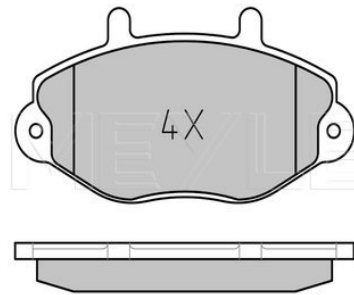

References

1 074 972
1 134 159
1 301 592
5 028 764
6 197 739

6 965 580
7 018 203
92VB-2K021-BE
93VX-2K021-BB

Application info

Transit '85 (09/85-12/00)
Transit '91 (01/91-09/94)
Transit '94 (06/94-07/00)

Transit '85 (09/85-12/00)
Transit '91 (01/91-09/94)
Transit '94 (06/94-07/00)

2