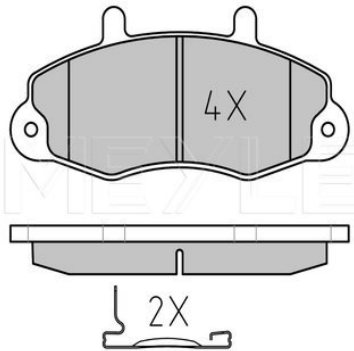

025 214 7018 | MBP0138

Brake pad set

Notes

Thickness [mm]
Height [mm]
Width [mm]
Brake System

with acoustic wear warning
18.7
64
139
Bendix
with anti-squeak plate
Front Axle

References

1 074 971	6 965 579
1 134 158	7 018 202
6 197 738	92VB-2K021-AE

Application info

Transit '85 (09/85-12/00)
Transit '91 (01/91-09/94)
Transit '94 (06/94-07/00)

Transit '85 (09/85-12/00)
Transit '91 (01/91-09/94)
Transit '94 (06/94-07/00)