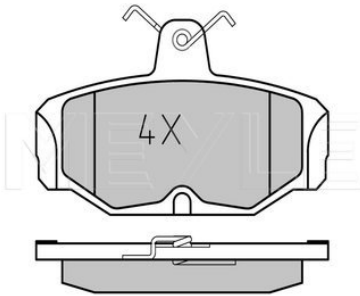

025 209 8113 | MBP0061

Brake pad set

Notes

Thickness [mm]
Height [mm]
Width [mm]
Brake System

excl. wear warning contact
13.7
54
90
TRW
with anti-squeak plate
Rear Axle

References

1 543 375
1 637 872
1 648 236
1 652 206

6 785 599
87GB-2M008-BA
87GX-2M008-BB

Application info

Scorpio I [04/85-12/94]
Scorpio II [10/94-08/98]

Sierra [08/82-03/93]