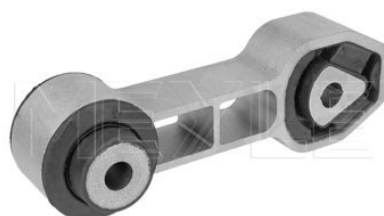

Notes

Rubber-metal Bearing
Left Rear

References

1 583 126

9A51-6P082-DA

Application info

KA II [10/08--]

Engine mount

214 030 0027 | MEM0363