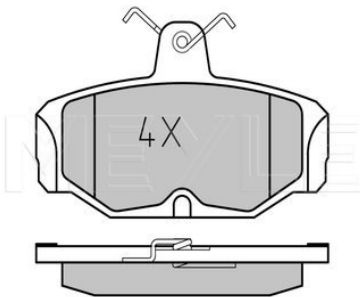

025 209 8113/PD | MBP0061PD

Brake pad set

Notes

Quality
Thickness [mm]
Height [mm]
Width [mm]
Brake System

excl. wear warning contact
PREMIUM
13.7
54
90
TRW
with anti-squeak plate
Rear Axle

References

1 543 375
1 637 872
1 648 236
1 652 206

6 785 599
87GB-2M008-BA
87GX-2M008-BB

Application info

Scorpio I [04/85-12/94]
Scorpio II [10/94-08/98]

Sierra [08/82-03/93]