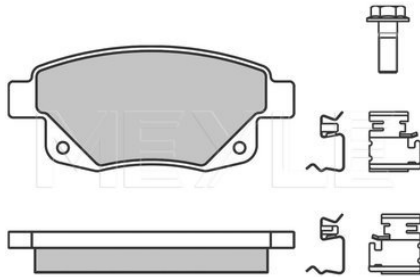

025 244 8617/PD | MBP0816PD

Brake pad set

Notes

Quality
Thickness [mm]
Height [mm]
Width [mm]
Number of wear indicators [per axle]
Brake System

incl. wear warning contact
PREMIUM
17.3
53.6
122.8
2
Bosch
with anti-squeak plate
Rear Axle

References

1 371 454	6C11-2M008-AB
1 433 958	6C11-2M008-AC
1 530 602	6C11-2M008-AD
1 554 524	6C11-2M008-AE
1 560 026	6C11-2M008-AF
1 819 638	6C1J-2M008-AA
1 824 348	6C1J-2M008-AB

Application info

Transit '06 [04/06--]

Transit '06 [04/06--]