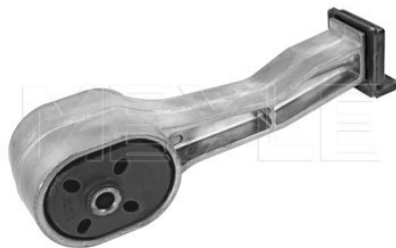

100 399 1035 | MEM0246

Engine mount

Notes

Rubber-metal Bearing
Rear

References

1 089 033

Application info

Galaxy I [03/95-05/06]