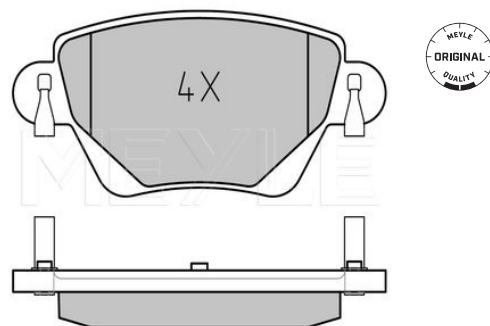

Brake pad set

025 235 5717 | MBP0382

Notes

Thickness [mm]	16.6
Height [mm]	52
Width [mm]	115.8
Brake System	Bosch with anti-squeak plate Rear Axle

References

1 121 895	1 219 894
1 130 120	1 219 897
1 152 316	1 522 070
1 207 104	1S71-2M008-AD
1 219 892	1S71-2M008-BC

2

Application info

Mondeo III (11/00-08/07)

Brake pad set

025 235 5717/PD | MBP0382PD

Notes

Quality	excl. wear warning contact PREMIUM
Thickness [mm]	16.6
Height [mm]	52
Width [mm]	115.8
Brake System	Bosch with anti-squeak plate Rear Axle

References

1 121 895	1 219 894
1 130 120	1 219 897
1 152 316	1 522 070
1 207 104	1S71-2M008-AD
1 219 892	1S71-2M008-BC