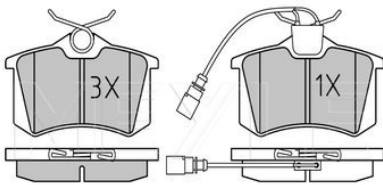

References

1 133 447	1 343 513
1 207 518	YM2J-2M008-AA
1 207 519	YM2J-2M008-BA

Application info

Galaxy I [03/95-05/06]

025 235 5417/W | MBP0381

Brake pad set

Notes

Thickness [mm]
Height [mm]
Width [mm]
Warning Contact Length [mm]
Number of wear indicators [per axle]
Brake System