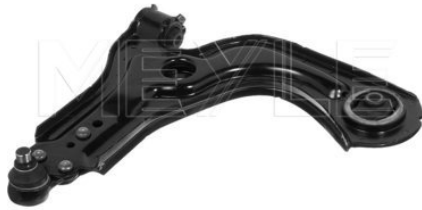

716 050 4141 | MCA0752

Control arm

Application info

Fiesta IV / Puma [08/95-06/02]

Fiesta IV / Puma [08/95--]

716 050 4142 | MCA0753

Control arm

Notes

Length [mm]

Sheet Steel
331
with rubber mounting
with ball joint
Control Arm
Lower
Front Axle Left

Replace in pairs only

References

1 020 220
1 046 073
1 063 248
1 071 701
1 330 235

4S61-3051-AA
96FB-3051-CC
98FB-3051-AC
98FB-3051-AD

Parts list

716 010 0006 | MBJ0287
714 101 0001 | MCB0317
714 101 0002 | MCB0318

Ball joint
Control arm bushing
Control arm bushing

Counterpart

716 050 4141 | MCA0752

Application info

Fiesta IV / Puma [08/95-06/02]

Fiesta IV / Puma [08/95--]