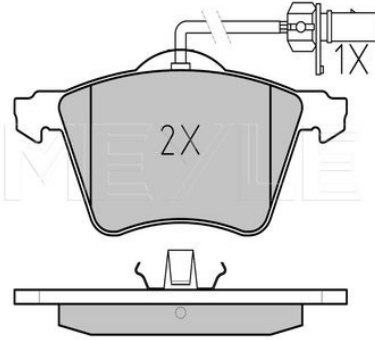

025 234 1819/PD | MBP0828PD

Brake pad set

Notes

Quality
Thickness [mm]
Height [mm]
Width [mm]
Number of wear indicators [per axle]
Warning Contact Length [mm]
Brake System

incl. wear warning contact
PREMIUM
19.6
78.5
156.3
1
260
ATE
with anti-squeak plate
Front Axle

References

1 151 377
1 201 124

1M21-2K021-AA
1M21-2K021-BA

Application info

Galaxy I (03/95-05/06)