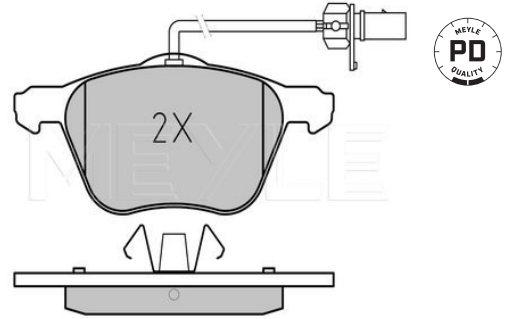

Brake pad set

025 232 6920/PD | MBP0826PD

Notes

Quality	incl. wear warning contact
Thickness [mm]	PREMIUM
Height 2 [mm]	19.4
Height 1 [mm]	74.8
Height 1 [mm]	73.2
Width [mm]	161.5
Number of wear indicators [per axle]	2
Warning Contact Length [mm]	260
Brake System	ATE with anti-squeak plate Front Axle

References

1 133 446	1M2J-2K021-AA
1 237 133	YM21-2K021-BA

Application info

Galaxy I [03/95-05/06]

Brake pad set

025 232 6920/W | MBP0304

Notes

Thickness [mm]	incl. wear warning contact
Height 2 [mm]	19.4
Height 1 [mm]	74.8
Height 1 [mm]	73.2
Width [mm]	161.5
Warning Contact Length [mm]	260
Number of wear indicators [per axle]	2
Brake System	ATE with anti-squeak plate Front Axle