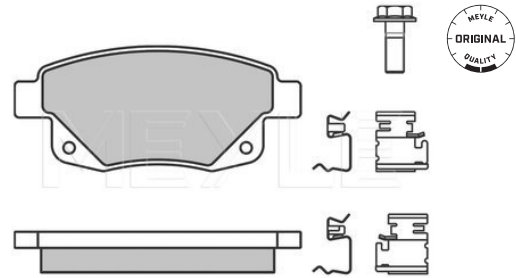

Transit '06 [04/06--]

Brake pad set

025 244 8617/W | MBP0606

Notes

Thickness [mm]	17.3
Height [mm]	53.6
Width [mm]	122.8
Number of wear indicators [per axle]	2
Brake System	Bosch with anti-squeak plate Rear Axle