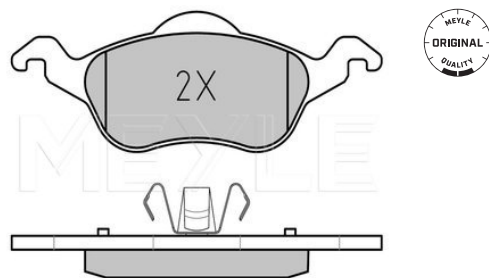

Thickness [mm]	excl. wear warning contact
Height 2 [mm]	18.8
Height 1 [mm]	58.3
Width [mm]	60.7
Brake System	177.8
	ATE
	with anti-squeak plate
	Front Axle

References

1 075 558	1 763 301
1 107 697	98AB-2K021-AD
1 136 519	98AX-2K021-AD
1 151 049	98AX-2K021-AE
1 425 406	98AX-2K021-AF
1 682 498	98AX-2K021-AG