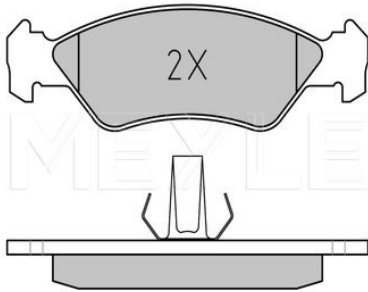

025 218 4819/PD | MBP0205PD

Brake pad set

Application info

Galaxy I [03/95-05/06]

025 231 0217 | MBP0262

Brake pad set

Notes

Thickness [mm]
Height [mm]
Width [mm]
Brake System

not prepared for wear indicator
17.5
44.4
141.3
ATE
with anti-squeak plate
Front Axle

References

1 010 502
1 030 601
1 042 687
1 064 762

1 659 938
6 162 190
98FB-2K021-AA

Application info

Fiesta II [08/83-12/95]
Fiesta IV / Puma [08/95-06/02]

KA I [09/96-11/08]
Fiesta II [03/83-12/95]