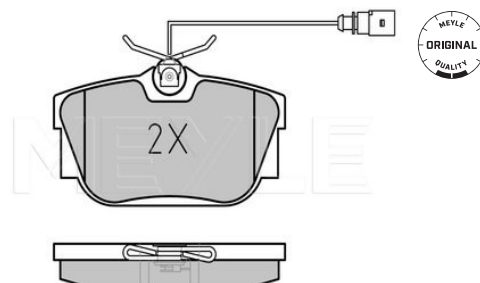

References

1 133 448	5M21-2M008-BB
1 205 697	YM21-2M008-BA
1 207 518	YM2J-2M008-AA
1 345 339	YM2J-2M008-BA