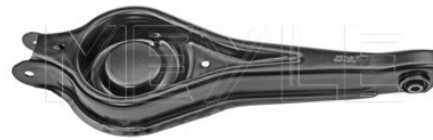

References

1 122 566
1 214 290

1S71-5K652-BC
1S71-5K652-CA

Application info

Mondeo III [11/00-08/07]

7