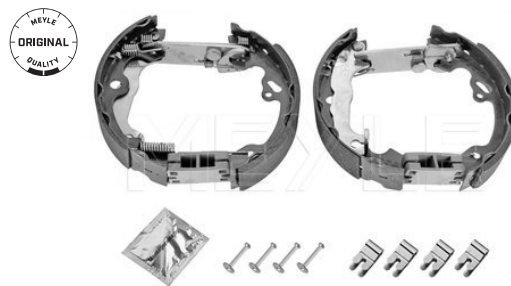

714 042 1004/K | MBS0287

Brake shoe kit

Notes

Diameter [mm]
Width [mm]
Brake System

without wheel brake cylinder
with lever
with spring
Pre-assembled
for vehicles without ABS
203
38
TRW
Rear Axle

References

1 075 549
1 126 158

98AB-2200-BD
98AB-2200-BE

Application info

Focus I [10/98-03/05]