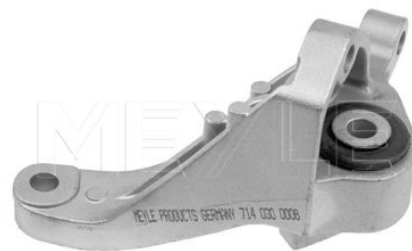

1 347 798
3M51-6P093-AE

Application info

C-Max I [02/07--]

Focus II [10/03-09/08]

Mount, manual transmission

714 130 0004 | MTM0076

Notes

Required quantity