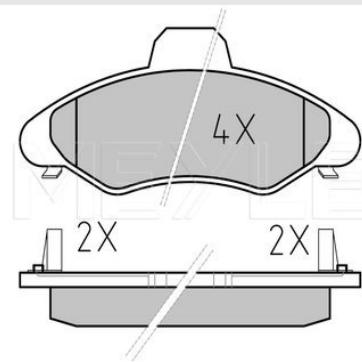

Notes

Quality
Thickness [mm]
Height [mm]
Width [mm]
Brake System

with acoustic wear warning
PREMIUM
18
57.5
130.9
Bendix
with anti-squeak plate
Front Axle