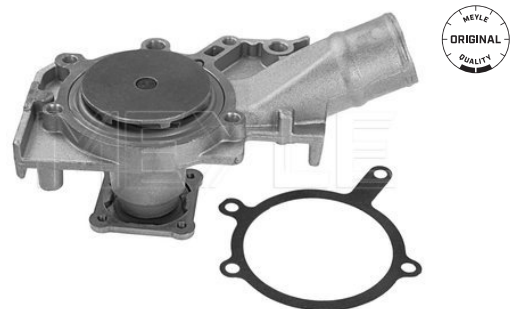

References

1 566 241
6 878 045

938M-8591-AA
EPW076

Application info

Mondeo I, II [01/93-11/00]