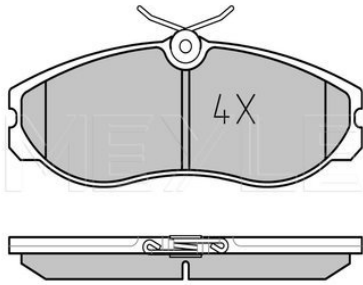

025 214 8115 | MBP0141

Brake pad set

Notes

Thickness [mm]
Height [mm]
Width [mm]
Brake System

not prepared for wear indicator
15.5
55.6
144.9
TRW
with anti-squeak plate
Front Axle

References

1 203 933
1 495 951
1 954 460

1 956 495
1 957 042
1L4J-2K021-AB

Application info

Maverick I (02/93-04/98)