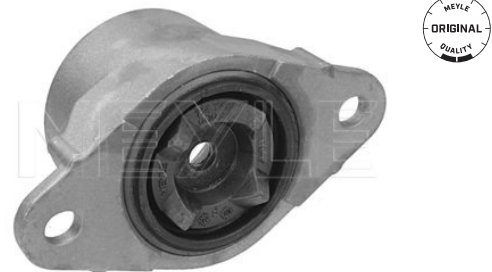

References

1 330 706

Application info

Fiesta V / Fusion [11/01-06/08]

Fiesta V / Fusion [09/00--]

Strut mount

714 641 1014 | MSM0250

Notes

without ball bearing
Front Axle

References

1 230 960
1 255 747
1 305 954
1 308 719
1 320 605
1 323 599
1 334 230
1 339 553
1 365 854
1 377 471
1 377 612
1 381 605
1 703 202
1 824 950
2 034 127
2 036 136
3M51-3K155-BA

3M51-3K155-BB
3M51-3K155-BC
3M51-3K155-BD
3M51-3K155-BE
3M51-3K155-CA
3M51-3K155-CC
3M51-3K155-DA
3M51-3K155-DB
3M51-3K155-DC
3M51-3K155-FA
3M51-3K155-FB
6M5Y-3K155-AA
6M5Y-3K155-BA
BV61-3K155-AA
BV61-3K155-C2A
BV61-3K155-C2B
CV61-3K155-B2B

7