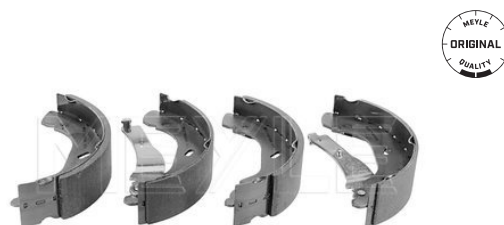

References

1 227 046
4 055 724
4 143 208
4 455 986
4 525 732
4 743 576

YC15-2200-AA
YC15-2200-AC
YC15-2200-AD
YC15-2200-AE
YC15-2200-AF
YC1J-2200-AA