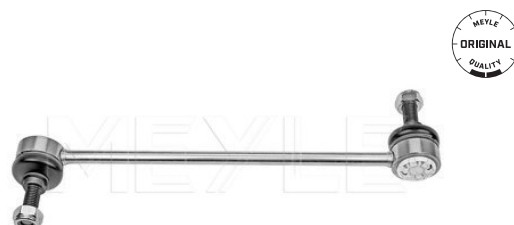

Notes

Thread Measurement 2
Thread Measurement 1
Length [mm]

with spanner attachment
Coupling Rod
M10x1,5
M10x1,5
250
Front Axle Right
Front Axle Left