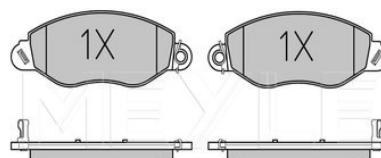

Notes

Quality
Thickness [mm]
Height [mm]
Width [mm]
Brake System

with acoustic wear warning
PREMIUM
18.3
64
168.4
Bosch
with anti-squeak plate
Front Axle