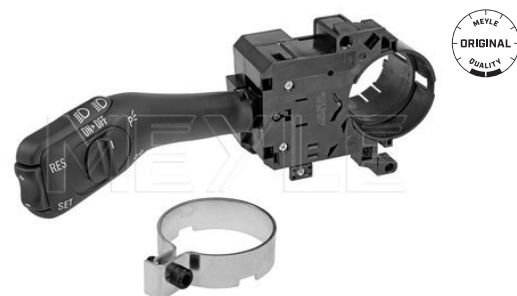

References

1 136 907

Application info

Galaxy I [03/95-05/06]

4