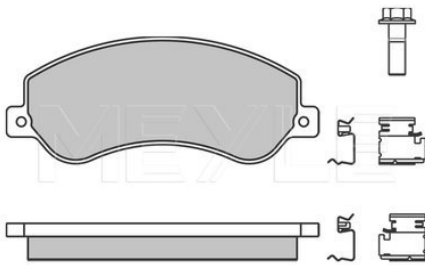

025 244 8419/PD | MBP0814PD

Brake pad set

Notes

Quality
Thickness [mm]
Height [mm]
Width [mm]
Number of wear indicators [per axle]
Brake System

incl. wear warning contact
PREMIUM
18.7
66.8
164.8
2
Bosch
with anti-squeak plate
Front Axle

References

1 371 402
1 433 952
1 488 962
1 553 797
1 560 014
1 721 087
1 824 346

6C11-2K021-AB
6C11-2K021-AC
6C11-2K021-AD
6C11-2K021-AE
6C1J-2K021-AA
6C1J-2K021-AB
9C11-2K021-AA

Application info

Transit '06 (04/06--)

Transit '06 (04/06--)