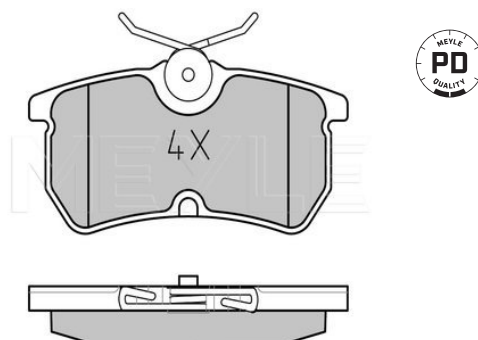

References

1 075 565	98AB-2M008-BA
1 107 698	98AX-2M008-BA
1 425 407	98AX-2M008-BB
1 780 884	C1BC-2M008-AA
1 802 317	C1BC-2M008-AB
1 810 990	C1BC-2M008-AC