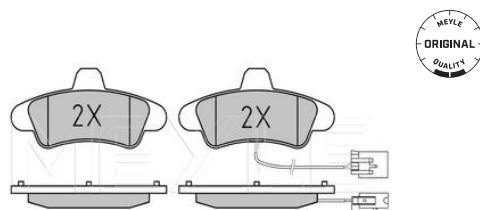

Application info

Cougar [08/98-12/01]

Mondeo I, II [01/93-11/00]