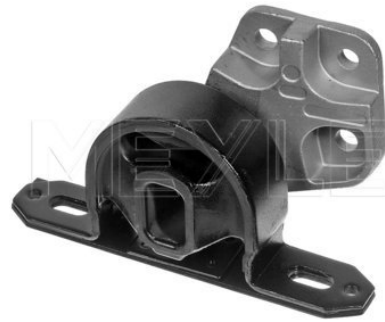

Mount, manual transmission

714 032 0002 | MEM0575

Notes

Rubber-metal Bearing
Transmission End
Left Front

References

1 032 635
1 061 335

1 102 507
97KB-6B032-AG

Application info

KA I [09/96-11/08]

Mount, manual transmission

714 030 0008 | MTM0072

Notes

Rubber-metal Bearing
Rear