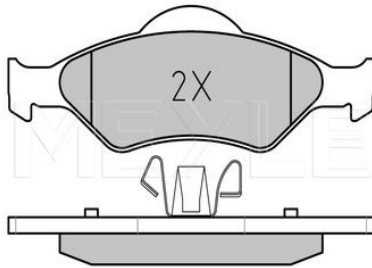

025 232 0018 | MBP0286

Brake pad set

Notes

Thickness [mm]
Height 2 [mm]
Height 1 [mm]
Width 2 [mm]
Width 1 [mm]
Brake System

not prepared for wear indicator
18.2
51.7
54
151.5
150.1
ATE
with anti-squeak plate
Front Axle

References

1 111 857
1 111 858
1 130 715

1 206 062
YS61-2K021-AA

Application info

Fiesta IV / Puma [08/95-06/02]
KA I [09/96-11/08]

Fiesta IV / Puma [08/95--]