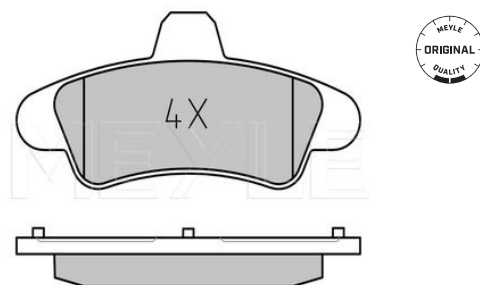

References

1 129 885	1 500 667
1 129 985	XS71-2M008-AC
1 204 850	

Application info

Cougar [08/98-12/01]

Mondeo I, II [01/93-11/00]

Brake pad set
025 234 1015/B | MBP0340
Notes

Thickness [mm]	incl. wear warning contact
Height [mm]	15.5
Width [mm]	53.7
Number of wear indicators [per axle]	116
Brake System	2
	Bendix
	with anti-squeak plate
	Rear Axle