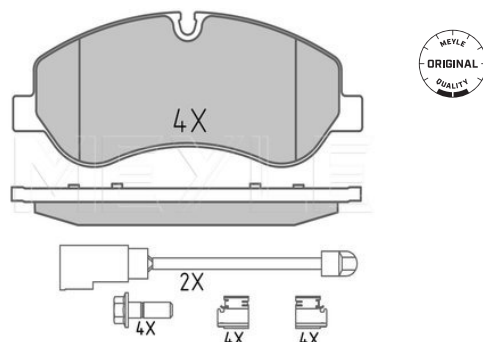

Brake pad set

025 256 0217 | MBP1603

Notes

Thickness [mm]	incl. wear warning contact
Height [mm]	17
Width [mm]	68.7
Number of wear indicators [per axle]	171.7
Warning Contact Length [mm]	2
	313
	with anti-squeak plate
	Front Axle

References

1 763 915	BK212K021AA
1 842 632	BK212K021AB