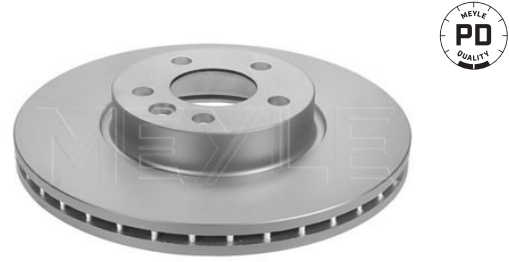

Brake disc

115 521 0040/PD | MBD1781PD

Notes

Wheel Bolt Bore Ø [mm]	16.5
	Zink flake coated
	Vented
Centering Diameter [mm]	68.2
Minimum thickness [mm]	22
Outer diameter [mm]	313
Height [mm]	56.2
Bolt Hole Circle Ø [mm]	112
	with screws
Brake Disc Thickness [mm]	25.9
Required quantity	2
Number of Holes	5
	Front Axle