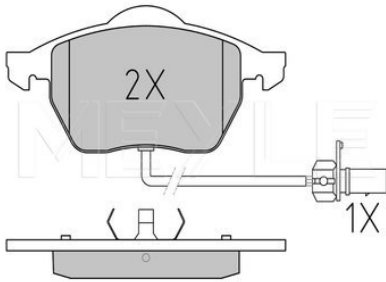

025 218 4919/PD | MBP0772PD

Brake pad set

Notes

Quality
Thickness [mm]
Height [mm]
Width [mm]
Warning Contact Length [mm]
Number of wear indicators [per axle]
Brake System

incl. wear warning contact
PREMIUM
19.7
74
156.4
200
1
ATE
with anti-squeak plate
Front Axle

References

1 133 445
1 143 349
1 205 695

1 237 132
1M2J-2K021-BA
YM21-2K021-AA

Application info

Galaxy I (03/95-05/06)