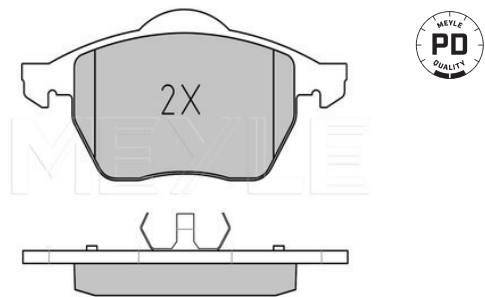

Notes

Quality
Thickness [mm]
Height [mm]
Width [mm]
Brake System

prepared for wear indicator
PREMIUM
19.7
74
156.4
ATE
with anti-squeak plate
Front Axle