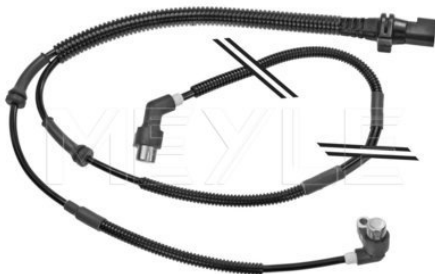

714 800 0015 | MAS0206

ABS wheel sensor

Notes

Cable Length [mm]	1600
Operating voltage [V]	12
Number of Poles	4
Required quantity	1
Resistance [Ohm]	1100
	Rear Axle left and right

References

1 038 225	97KG-2B372-BA

Application info

KA I [09/96-11/08]