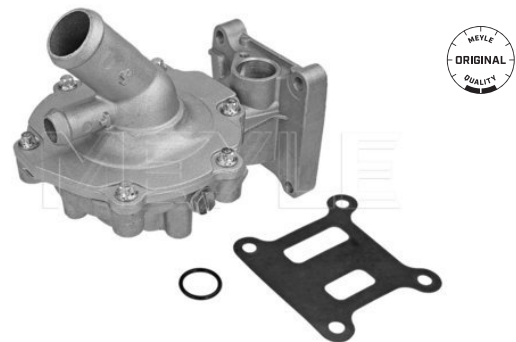

Water pump

713 220 0007 | MWP0497

Notes

Quality

with seal
with housing
Sealed with SiC/SiC

References

1 116 996	XS7Q-8591-AA
1 143 851	XS7Q-8K500-AE
1 347 102	XS7Q-8K500-AH
1 417 825	XS7Q-8K500-AK
1 477 444	XS7Q-8K500-AL
1 669 335	XS7Q-8K500-AM
1 929 381	