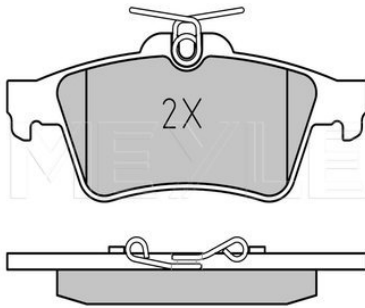

025 241 3716 | MBP0531

Brake pad set

Notes

Thickness [mm]
Height [mm]
Width [mm]
Brake System

with spring
not prepared for wear indicator
16.1
51.9
123
ATE
with anti-squeak plate
Rear Axle

References

1 360 304
1 763 677
1 820 122

2T1J-2M008-AA
AV6J-2M008-BA
ME2T1J-2M008-AA

Application info

C-Max II [12/10--]
Connect [06/02--]

Transit '02 [06/02--]
Transit '02 [06/02--]