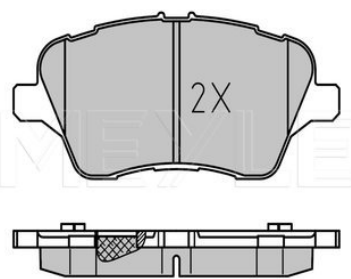

025 251 3417 | MBP1710

Brake pad set

Notes

Thickness [mm]
Height [mm]
Width [mm]
Brake System

not prepared for wear indicator
16.7
60
131.5
TRW
with anti-squeak plate
Front Axle

References

1 751 951	AY112K021BA
1 765 066	AY112K021BB
1 775 672	AY112K021BC
1 785 193	AY112K021BD
1 848 532	MEAY1J2K021AA

Application info

B-MAX (10/12--)
B-Max (---)
Fiesta VI (06/08--)

Tourneo (12/12--)
Transit Courier (02/14--)
Fiesta VI (10/08--)