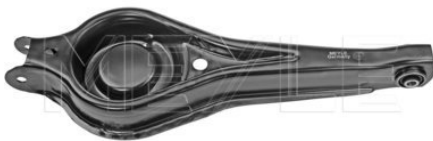

Counterpart

716 050 4141 | MCA0752

Application info

Fiesta IV / Puma [08/95-06/02]

Fiesta IV / Puma [08/95--]

716 050 0050 | MCA0737

Control arm

Notes