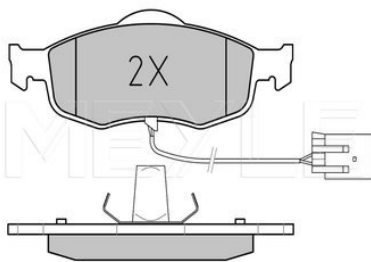

Escort III, IV / Orion I, II [09/80-10/90]
Fiesta II [03/83-12/95]
Fiesta III [01/89-01/97]
Fiesta IV / Puma [08/95--]

025 213 9618/PD | MBP0763PD

Brake pad set

Notes

Quality
Thickness [mm]
Height [mm]
Width 2 [mm]
Warning Contact Length [mm]
Width 1 [mm]
Number of wear indicators [per axle]
Brake System