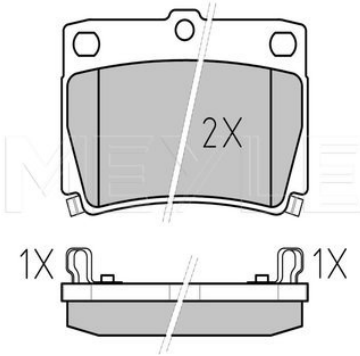

Fiesta II [03/83-12/95]

025 235 9315/W | MBP0396

Brake pad set

Notes

Thickness [mm]	with acoustic wear warning
Height [mm]	15
Width [mm]	58.9
Number of wear indicators [per axle]	78.8
Brake System	2
	Sumitomo
	with anti-squeak plate
	Rear Axle