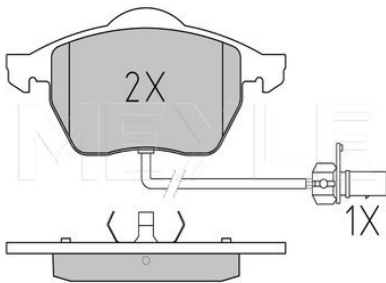

025 218 4919/W | MBP0206

Brake pad set

Notes

Thickness [mm]
Height [mm]
Width [mm]
Warning Contact Length [mm]
Number of wear indicators [per axle]
Brake System

incl. wear warning contact
19.7
74
156.4
200
1
ATE
with anti-squeak plate
Front Axle

References

1 133 445
1 143 349
1 205 695

1 237 132
1M2J-2K021-BA
YM21-2K021-AA

Application info

Galaxy I (03/95-05/06)