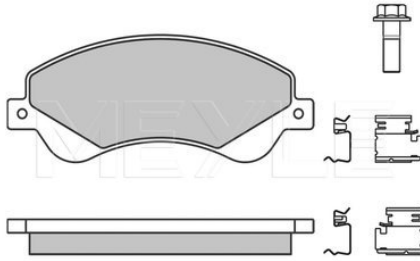

025 244 8518/W | MBP0605

Brake pad set

Notes

Thickness [mm]
Height [mm]
Width [mm]
Number of wear indicators [per axle]
Brake System

incl. wear warning contact
17.9
65.5
164.8
2
Bosch
with anti-squeak plate
Front Axle

References

1 371 403	1 721 086
1 433 954	6C11-2K021-BC
1 534 428	6C11-2K021-BE
1 554 523	9C11-2K021-BA

Application info

Transit '06 [04/06--]

Transit '06 [04/06--]