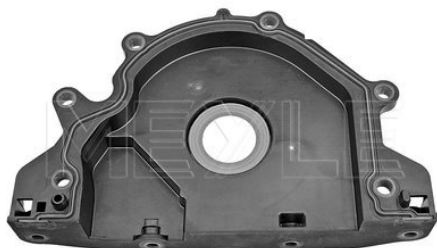

Crankshaft seal

Notes

Right-hand Twist
Synthetic Material Housing
PTFE (polytetrafluoroethyl-
ene)
35
136
without mounting sleeve
Timing End

Inner diameter [mm]
Outer diameter [mm]

References

04L 103 151

04L 103 151 A

Application info

Leon [5F] [09/12--]

100 103 1011

028 103 171 B