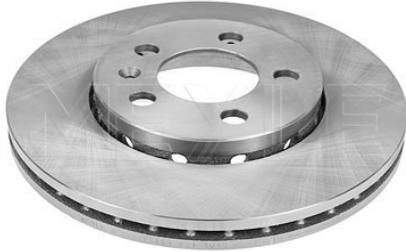

115 521 1018

6R0 615 301

Brake disc

Notes

Wheel Bolt Bore Ø [mm]	15.6
	Vented
Centering Diameter [mm]	65
Minimum thickness [mm]	19
Outer diameter [mm]	256
Height [mm]	36.7
Bolt Hole Circle Ø [mm]	100
Brake Disc Thickness [mm]	22
Required quantity	2
Number of Holes	5
	Front Axle

References

1J0 615 301 D	6R0 615 301
1J0 615 301 L	

Application info

Ibiza IV / Cordoba [02/02-11/09]
Ibiza V [6J1, 6J5, 6J8] [03/08-06/10]

Leon / Toledo [1M1, 1M2] [04/99-06/06]
TOLEDO IV [KG3] [07/12--]