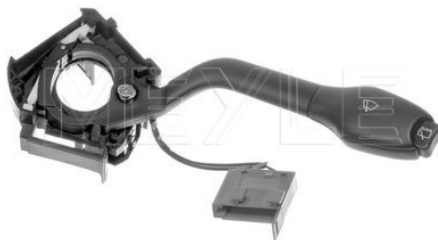

Column switch

Notes

Number of Poles
Voltage [V]

Black
with rear wipe-wash function
with wipe-wash function
10
12
for vehicles with rear wind-
screen wiper

References

6N0 953 519 B

Application info

Arosa [6H] [05/97-06/04]