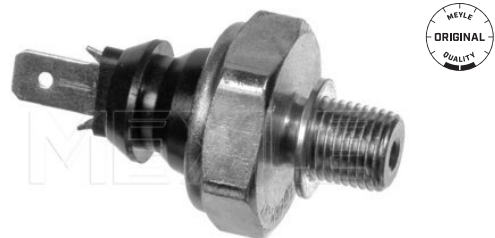

Oil pressure switch

100 919 0029
068 919 081 C

Application info

Alhambra I (7V8, 7V9) [04/96-03/10]
Ibiza II / III / Cordoba / Inca [02/93-06/03]

Toledo [05/91-03/99]
Ibiza II / III / Cordoba / Inca [02/93-06/03]

Oil pressure switch

100 919 0014
068 919 081 D

Notes

	Black
	Lock
Pressure to [bar]	1.6
Pressure from [bar]	1.2
Spanner Size	24
Thread Size	M10 x 1
Number of Poles	1

References

068 919 081 068 919 081 D

Application info

Ibiza II / III / Cordoba / Inca [02/93-06/03]

Toledo [05/91-03/99]

Oil pressure switch

100 919 0020
06A 919 081 J

Notes

	Black
	Lock
Pressure to [bar]	1.6
Pressure from [bar]	1.2
Spanner Size	24
Thread Size	M10 x 1,0
Number of Poles	1