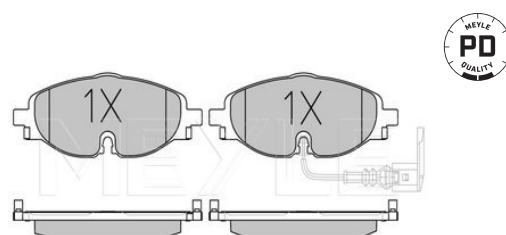

Notes

	incl. wear warning contact
	Disc Brake
Quality	PREMIUM
Thickness [mm]	20.4
Height [mm]	64.5
Width [mm]	160.1
Number of wear indicators [per axle]	1
Warning Contact Length [mm]	170
Brake System	TRW Front Axle