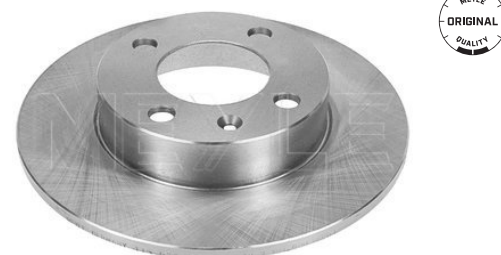

References

191 615 601 B	6N0 615 601
357 615 601	

Application info

Ibiza II / III / Cordoba / Inca [02/93-06/03]

Toledo [05/91-03/99]

Brake disc
115 523 1042
6N0 615 601 A
Notes

Wheel Bolt Bore Ø [mm]	13.6
	Solid
Centering Diameter [mm]	65
Minimum thickness [mm]	7
Outer diameter [mm]	232
Height [mm]	39.5
Bolt Hole Circle Ø [mm]	100
Brake Disc Thickness [mm]	9
Required quantity	2
Number of Holes	4
	Rear Axle