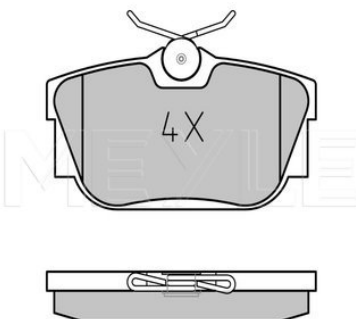

025 232 2416/N

Brake pad set

Notes

Thickness [mm]
Height [mm]
Width [mm]
Brake System

excl. wear warning contact
16.4
51.2
94.8
TRW
with anti-squeak plate
Rear Axle

References

7D0 698 451 F

7M3 698 451 F

Application info

Alhambra I [7V8, 7V9] [04/96-03/10]