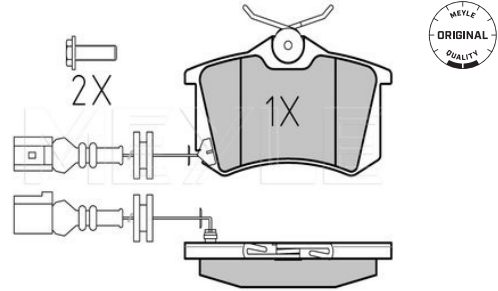

Brake pad set

025 238 2317/W

6Q0 698 451 B

Notes

	incl. wear warning contact
Thickness [mm]	17.2
Height [mm]	52.8
Width [mm]	87.1
Warning Contact Length [mm]	255
Number of wear indicators [per axle]	1
Brake System	TRW with anti-squeak plate Rear Axle