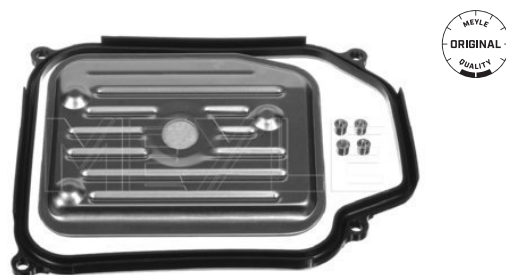

Parts list

100 321 0001 A/T oil pan gasket
100 325 0001 Hydraulic filter, A/T

Application info

Ibiza II / III / Cordoba / Inca [02/93-06/03]
Leon / Toledo [1M1, 1M2] [04/99-06/06]

Toledo [05/91-03/99]

4