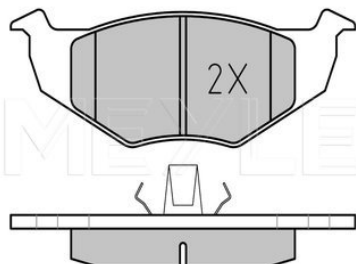

References

1H0 698 151 A

Application info

Ibiza II / III / Cordoba / Inca [02/93-06/03]

025 218 6619/PD

Brake pad set

Notes

Quality
Thickness [mm]
Height 2 [mm]
Height 1 [mm]
Width 2 [mm]
Width 1 [mm]
Brake System