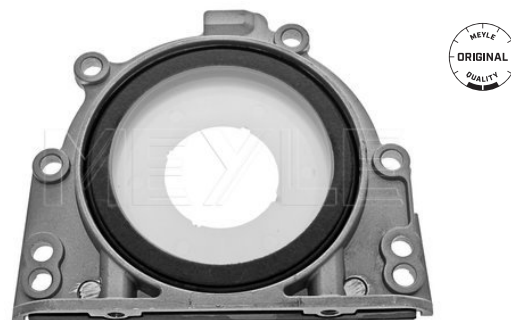

06B 103 171 B

Notes

 Inner diameter [mm]
 Outer diameter [mm]

 Left-hand Twist
 Aluminium Housing
 Cast Aluminium
 85
 131
 with mounting sleeve
 Transmission End

References

06B 103 171 B

Application info

 Exeo [3R] [12/08-09/10]
 Ibiza II / III / Cordoba / Inca [02/93-06/03]