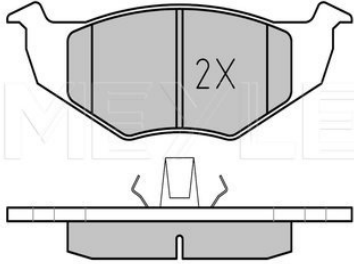

025 218 6615/PD

1H0 698 151 B

Brake pad set

Notes

Quality
Thickness [mm]
Height 2 [mm]
Height 1 [mm]
Width 2 [mm]
Width 1 [mm]
Brake System

not prepared for wear indicator
PREMIUM
15.3
50.6
50.7
141.7
141.6
VW
with anti-squeak plate
Front Axle

References

1H0 698 151 B

Application info

Ibiza II / III / Cordoba / Inca [02/93-06/03]

Toledo [05/91-03/99]

025 219 4516

1HM 698 151 A