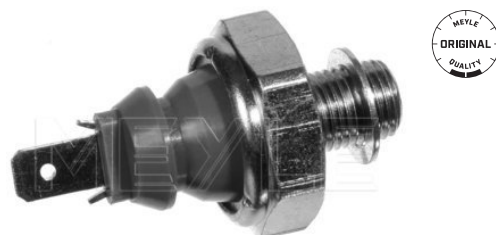

Oil pressure switch

100 919 0030
028 919 081 H

Application info

Alhambra I (7V8, 7V9) [04/96-03/10]
Ibiza II / III / Cordoba / Inca [02/93-06/03]

Toledo [05/91-03/99]
Ibiza II / III / Cordoba / Inca [02/93-06/03]

Oil pressure switch

100 919 0031
028 919 081 H

Notes

	Blue
	Lock
Pressure to [bar]	0.35
Pressure from [bar]	0.15
Spanner Size	24
Thread Size	M10 x 1,0
Number of Poles	1

References

028 919 081 D   028 919 081 H

Application info

Alhambra I (7V8, 7V9) [04/96-03/10]
Ibiza II / III / Cordoba / Inca [02/93-06/03]

Toledo [05/91-03/99]
Ibiza II / III / Cordoba / Inca [02/93-06/03]

Oil pressure switch

114 820 0006
028 919 081 J

Notes

	Blue
Pressure to [bar]	0.35
Pressure from [bar]	0.15
Spanner Size	24
Thread Size	M10 x 1
Number of Poles	1