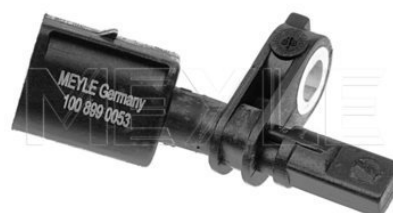

ABS wheel sensor

100 899 0053

WHT 003 861

Notes

Operating voltage [V]	Hall Sensor
Number of Poles	12
Required quantity	2
	without cable
	1
	Front Axle Left

References

6Q0 927 803 A	WHT 003 861
6Q0 927 803 B	

Counterpart

100 899 0052