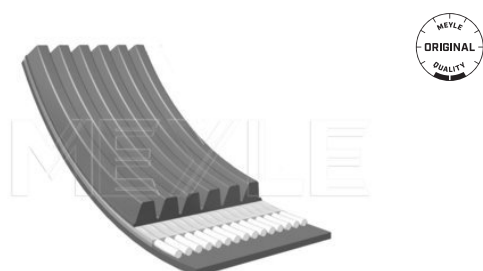

References

045 903 137 D