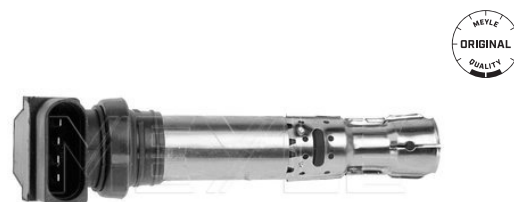

Ignition coil

100 885 0040

036 905 715 G

Notes

Operating voltage [V] 12
Number of Poles 4
for fully electronic ignition (FI)
incl. spark plug connector
Coupling Type SAE
for vehicles without distributor