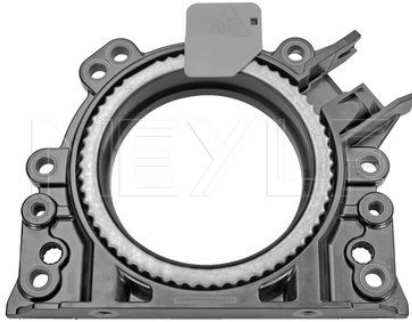

100 103 1003

036 103 171 B

Crankshaft seal

Notes

Inner diameter [mm]
Outer diameter [mm]

Left-hand Twist
Synthetic Material Housing
PTFE (polytetrafluoroethyl-
ene)
85
131
with mounting sleeve
Transmission End

References

036 103 171 B

041 103 171 A

Application info

Ibiza IV / Cordoba [02/02-11/09]
Ibiza V [6J1, 6J5, 6J8] [03/08-06/10]

Leon / Toledo / Altea [1P1, 5P2, 5P5] [03/04-05/10]

100 103 1008

038 103 171 S