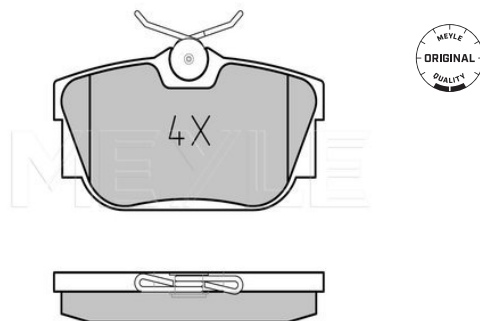

Brake pad set

025 232 2417/W

Notes

	incl. wear warning contact
Thickness [mm]	16.4
Height [mm]	51.2
Width [mm]	94.8
Number of wear indicators [per axle]	2
Brake System	TRW with anti-squeak plate Rear Axle

References

700 698 451 F	7M3 698 451 F