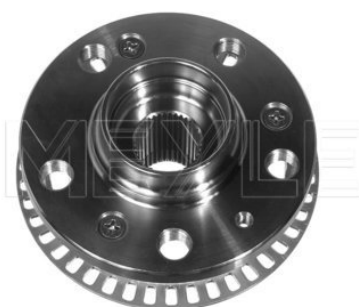

References

1J0 407 613 G