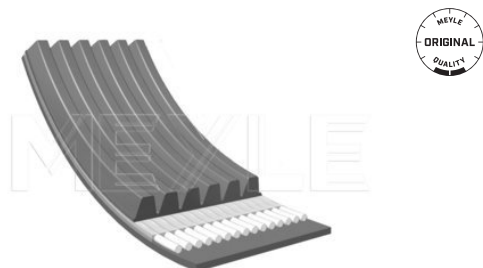

V-ribbed belt

050 006 1080

03L 903 137 D

Notes

Number of Ribs   6
Length [mm]   1080

References

03L 903 137 D