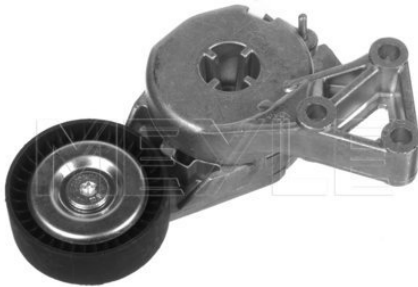

100 903 0006

038 903 315 K

Belt tensioner

Application info

Ibiza II / III / Cordoba / Inca [02/93-06/03]
Leon / Toledo [1M1, 1M2] [04/99-06/06]

Ibiza II / III / Cordoba / Inca [02/93-06/03]

100 903 0000

06A 903 315 E

Belt tensioner

Notes

Outer diameter [mm]
Height [mm]

with holder
70
24

References

06A 903 315 E

Application info

Alhambra I [7V8, 7V9] [04/96-03/10]
Arosa [6H] [05/97-06/04]
Ibiza II / III / Cordoba / Inca [02/93-06/03]

Ibiza IV / Cordoba [02/02-11/09]
Leon / Toledo [1M1, 1M2] [04/99-06/06]

100 145 0005

038 145 276