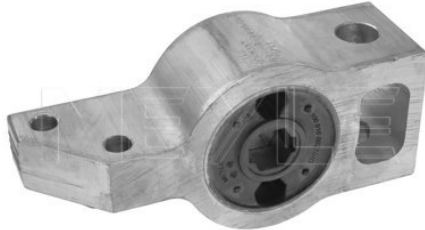

100 610 0014/HD

3C0 199 231 E

Mount, control arm

Notes

with rubber mounting
Front Axle Right
Front Axle Left

Reinforced Version

References

3C0 199 231 D
3C0 199 231 E

3C0 199 231 F

Parts list

100 610 0027/HD

Control arm bushing

Application info

Alhambra II [710] [06/10-05/11]

100 610 0044

3C0 199 231 E

Mount, control arm

Notes

with rubber mounting
Front Axle Right
Front Axle Left

References

3C0 199 231 D

3C0 199 231 E

Application info

Alhambra II [710] [06/10-05/11]

100 199 0086/HD

1K0 199 232 J