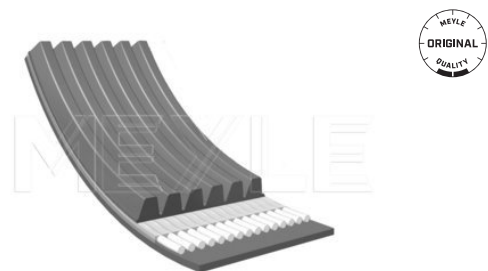

References

6Q0 903 137 A