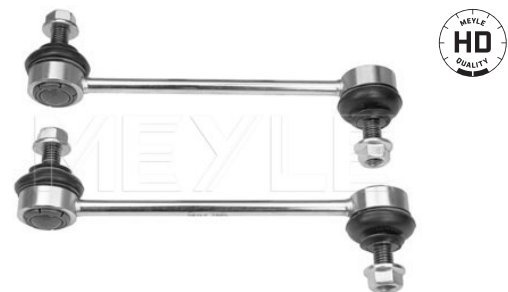

Parts list

116 060 0003/HD

Set
with spanner attachment
Coupling Rod
M12x1,75
M12x1,75
205
Front Axle Right
Front Axle Left