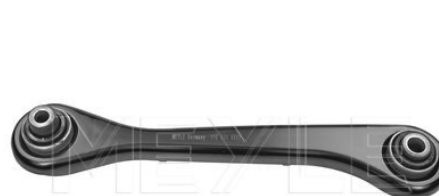

Rod/strut, suspension

116 035 0001
8E0 501 529 P

Application info

Exeo (3R) (12/08-09/10)

Rod/strut, suspension

116 035 0003
1K0 501 530 C

Notes

Length [mm]

Guide Rod
298
Lower
Rear Axle Right

References

1K0 501 530 C

7N0 501 530

Parts list

100 710 0006

Mounting, track rod

Counterpart

116 035 0002

Application info

Alhambra II (710) (06/10-05/11)

Leon / Toledo / Altea (1P1, 5P2, 5P5) (03/04-05/10)

Rod/strut, suspension

116 035 0020
1K0 505 323 N

Notes

Length [mm]

Pull Rod
Sheet Steel
306
with rubber mounting
Rear Axle Right
Rear Axle Left

References

1K0 505 323 H

1K0 505 323 N

5Q0 505 323 C

5Q0 505 323 D