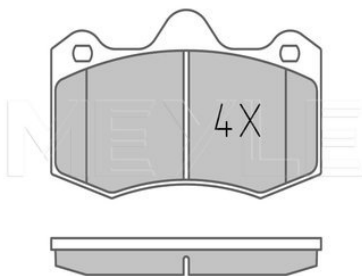

025 220 3517

5Q0 698 151 C

Brake pad set

Application info

Leon (5F) [09/12--]

025 220 3517/PD

5Q0 698 151 C

Brake pad set

Notes

Quality	incl. wear warning contact
Thickness [mm]	PREMIUM
Height [mm]	17.4
Width [mm]	62.4
Number of wear indicators [per axle]	146.1
Warning Contact Length [mm]	1
Brake System	ATE
	with anti-squeak plate
	Front Axle

References

5Q0 698 151 C

Application info

Leon (5F) [09/12--]

025 249 7417

6LL 698 151

Brake pad set

Notes

Thickness [mm]	not prepared for wear indicator
Height [mm]	16.7
Width [mm]	81.5
	130
	with anti-squeak plate
	Front Axle

References

6LL 698 151

Application info

Ibiza IV / Cordoba [02/02-11/09]

Ibiza V [6J1, 6J5, 6J8] [03/08-06/10]