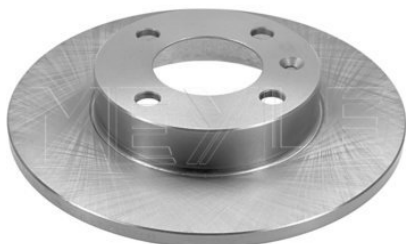

115 521 1005

811 615 301

Brake disc

Notes

Wheel Bolt Bore Ø [mm]	13.6
	Solid
Centering Diameter [mm]	65
Minimum thickness [mm]	8
Outer diameter [mm]	239
Height [mm]	38.6
Bolt Hole Circle Ø [mm]	100
Brake Disc Thickness [mm]	10
Required quantity	2
Number of Holes	4

References

811 615 301

Application info

Ibiza II / III / Cordoba / Inca (02/93-06/03)

115 521 1005/PD

811 615 301

Brake disc

Notes

Wheel Bolt Bore Ø [mm]	13.6
	UV paint coated
	Solid
Centering Diameter [mm]	65
Minimum thickness [mm]	8
Outer diameter [mm]	239
Height [mm]	38.6
Bolt Hole Circle Ø [mm]	100
Brake Disc Thickness [mm]	10
Required quantity	2
Number of Holes	4

References

811 615 301

Application info

Ibiza II / III / Cordoba / Inca (02/93-06/03)