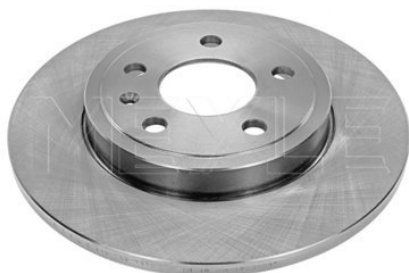

Brake disc

Notes

Wheel Bolt Bore Ø [mm]	15.3
	Solid
Centering Diameter [mm]	68
Minimum thickness [mm]	10
Outer diameter [mm]	288
Height [mm]	35.8
Bolt Hole Circle Ø [mm]	112
Brake Disc Thickness [mm]	12
Required quantity	2
Number of Holes	5
	Rear Axle

References

8E0 615 601 M

Application info

Exeo [3R] [12/08-09/10]