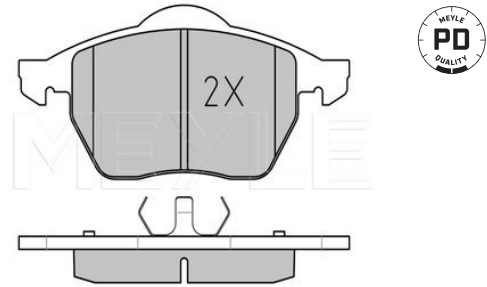

Brake pad set

025 219 1119/PD

1J0 698 151 L

Notes

Quality
Thickness [mm]
Height [mm]
Width [mm]
Brake System

not prepared for wear indicator
PREMIUM
19.8
74
156.4
ATE
with anti-squeak plate
Front Axle

References

1J0 698 151 L

8N0 698 151

Application info

Ibiza IV / Cordoba [02/02-11/09]

Leon / Toledo [1M1, 1M2] [04/99-06/06]

Brake pad set

025 233 9219/PD

1J0 698 151 M

Notes

Quality
Thickness [mm]
Height [mm]
Width [mm]
Warning Contact Length [mm]
Number of wear indicators [per axle]
Brake System

incl. wear warning contact
PREMIUM
20.1
74
156.4
145
1
ATE
with anti-squeak plate
Front Axle