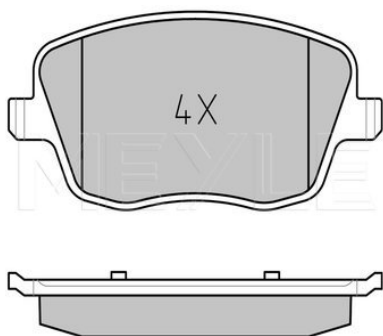

025 235 8118/W

6Q0 698 151 C

Brake pad set

Notes

Thickness [mm]
Height [mm]
Width [mm]
Warning Contact Length [mm]
Number of wear indicators [per axle]
Brake System

incl. wear warning contact
18.7
62.7
131.5
160
1
TRW
with anti-squeak plate
Front Axle

References

6Q0 698 151 C

Application info

Ibiza IV / Cordoba [02/02-11/09]

025 218 4819

7M0 698 151 B