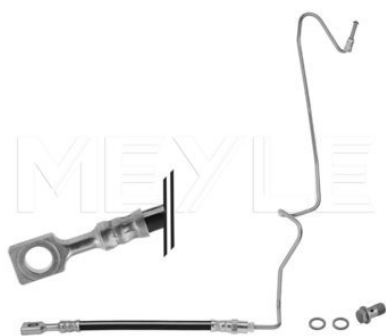

100 525 0068

Application info

Ibiza II / III / Cordoba / Inca [02/93-06/03]

100 525 0055/S

1J0 611 764 AD

Brake hose

Notes

Outer thread [mm]
Connector type
Length [mm]
Required quantity