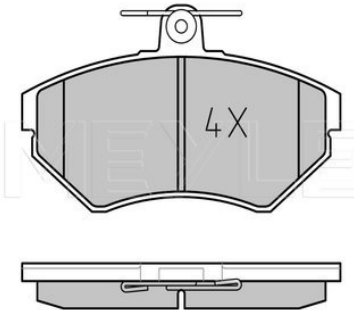

Brake pad set

Notes

Thickness [mm]
Height [mm]
Width [mm]
Brake System

excl. wear warning contact
15.9
69.4
118.9
TRW
with anti-squeak plate
Front Axle

References

1HM 698 151
1HM 698 151 A

357 698 151 E

Application info

Arosa [6H] [05/97-06/04]

Ibiza II / III / Cordoba / Inca [02/93-06/03]

Toledo [05/91-03/99]

Ibiza II / III / Cordoba / Inca [02/93-06/03]