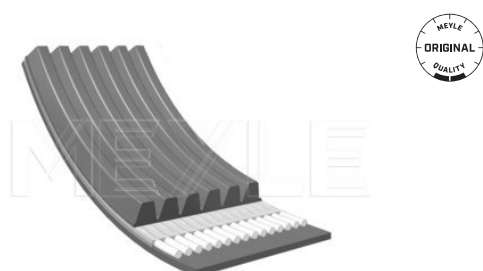

Ibiza II / III / Cordoba / Inca [02/93-06/03]

V-ribbed belt

050 006 0788
038 903 137 M

Notes

Number of Ribs 6
Length [mm] 788

References

038 903 137 M

6