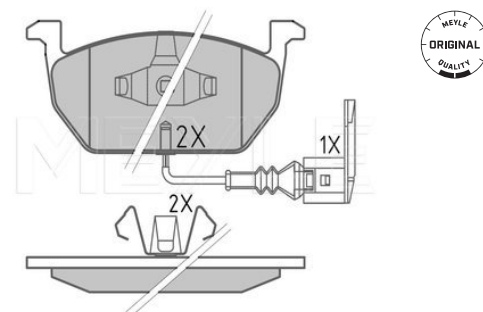

References

5Q0 698 151 C