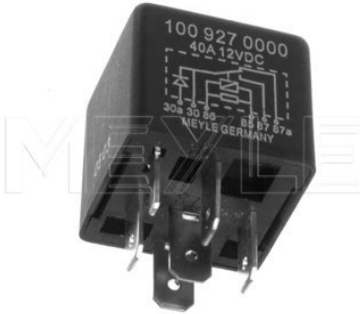

100 927 0000

191 927 841

Multifunction relay

Notes

Rated current [A]	40
Rated current [A]	15
	Seat Adjustment
	Air Conditioning
	Immobilizer
	Daytime Running Lamp
	ABS
	Low Beam
	Heated rear window
	Alarm System
	Normally open contact
	Fan, engine cooling
	Central Locking
Temperature range from [°C]	-40
Temperature range to [°C]	70
	Directional Contact
Height [mm]	25
Width [mm]	28
Operating voltage [V]	12
Connector type	5x 6,3 mm
Connector type	1x 2,8 mm
Length [mm]	28
Number of Poles	6
Resistance [Ohm]	680

References

191 927 841	431 951 253 D
701 927 841	

Application info

Alhambra I (7V8, 7V9) [04/96-03/10]
Ibiza II / III / Cordoba / Inca [02/93-06/03]

Leon / Toledo (1M1, 1M2) [04/99-06/06]
Toledo [05/91-03/99]