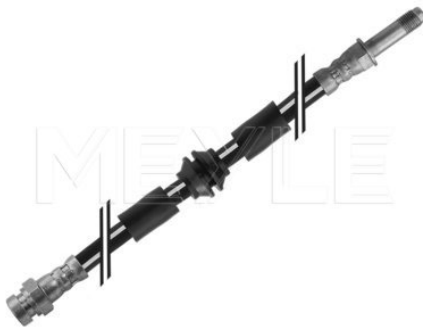

Brake hose

Notes

Inner thread [mm]
Outer thread [mm]
Length [mm]
Required quantity

M10x1
M10x1
450
2
Front Axle

References

7M0 611 701 D

Application info

Alhambra I [7V8, 7V9] [04/96-03/10]

100 611 0082

7M3 611 701 C