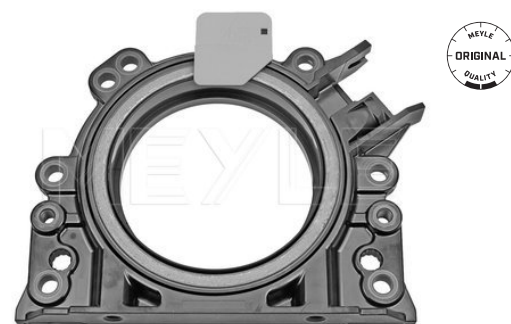

References

030 103 171
030 103 171 S

030 103 171 T

Application info

Leon / Toledo / Altea (1P1, 5P2, 5P5) [03/04-05/10]

6