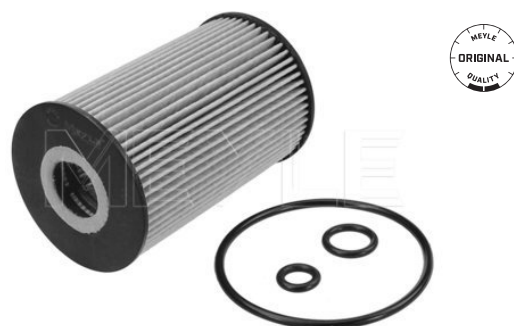

Oil filter

100 115 0014

03C 115 562

Application info

Ibiza IV / Cordoba [02/02-11/09]
Ibiza V [6J1, 6J5, 6J8] [03/08-06/10]

Leon / Toledo / Altea [1P1, 5P2, 5P5] [03/04-05/10]

Oil filter

100 322 0011

03L 115 562

Notes

Inner diameter [mm]
Outer diameter [mm]
Height [mm]

with seal
29
65
101
Filter Insert

References

03L 115 466

03L 115 562

Application info

Alhambra II [710] [06/10-05/11]
Exeo [3R] [12/08-09/10]
Ibiza V [6J1, 6J5, 6J8] [03/08-06/10]

Leon / Toledo / Altea [1P1, 5P2, 5P5] [03/04-05/10]
TOLEDO IV [KG3] [07/12--]

Oil filter

100 322 0019

03N 115 562

Notes

Inner diameter [mm]
Outer diameter [mm]
Height [mm]

with seal
33.5
65
103
Filter Insert