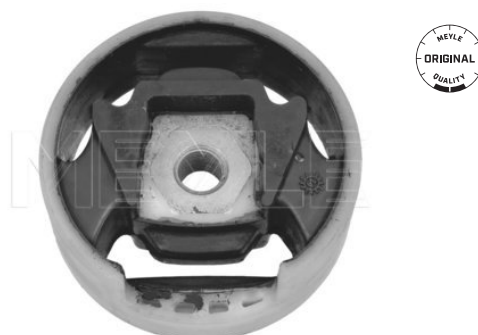

Counterpart

100 199 0161
100 199 0161