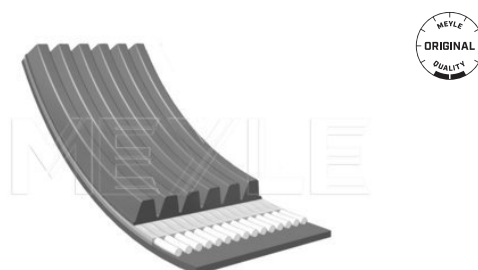

References

03G 903 137 A