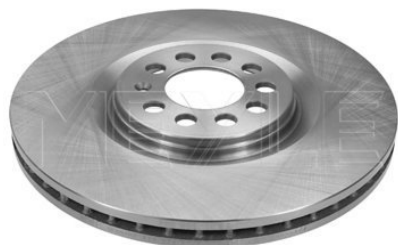

115 521 1085

6R0 615 301 B

Brake disc

Notes

Wheel Bolt Bore Ø [mm]	15.8
	Vented
Centering Diameter [mm]	65
Minimum thickness [mm]	23
Outer diameter [mm]	312
Height [mm]	34.5
Bolt Hole Circle Ø [mm]	100
Brake Disc Thickness [mm]	25
Required quantity	2
Number of Holes	5
	Front Axle

References

6R0 615 301 B	8N0 615 301 A
8L0 615 301	

Application info

Ibiza IV / Cordoba [02/02-11/09]
Ibiza V [6J1, 6J5, 6J8] [03/08-06/10]

Leon / Toledo [1M1, 1M2] [04/99-06/06]

183 521 1085/PD

6R0 615 301 B