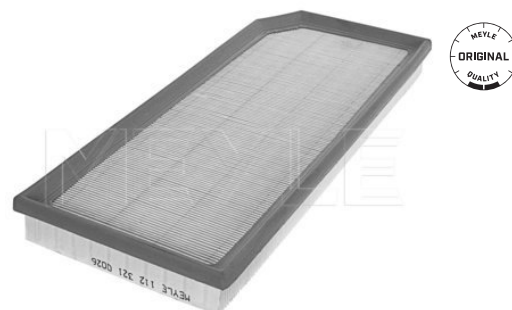

References

06F 133 843 A

Application info

Leon / Toledo / Altea [1P1, 5P2, 5P5] [03/04-05/10]