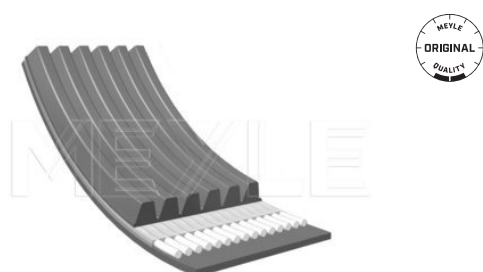

References

03L 903 137   03L 903 137 G