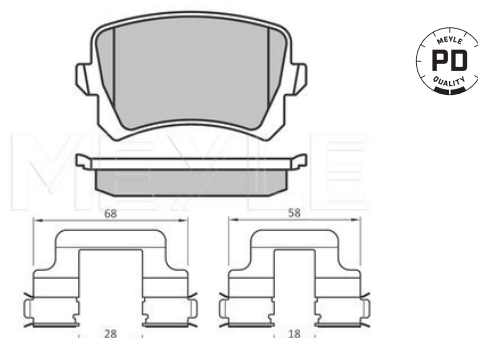

References

3AA 698 451
3C0 698 451 E

3C0 698 451 F

Application info

Alhambra II (710) (06/10-05/11)