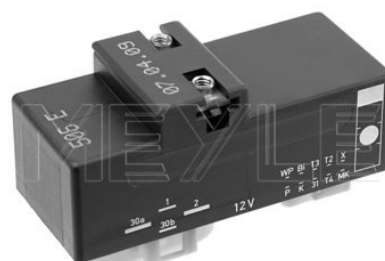

References

1J0 919 506 E 1J0 919 506 H

Application info

Ibiza II / III / Cordoba / Inca [02/93-06/03]
 Leon / Toledo [1M1, 1M2] [04/99-06/06]

Ibiza II / III / Cordoba / Inca [02/93-06/03]

100 880 0020

1J0 919 506 G