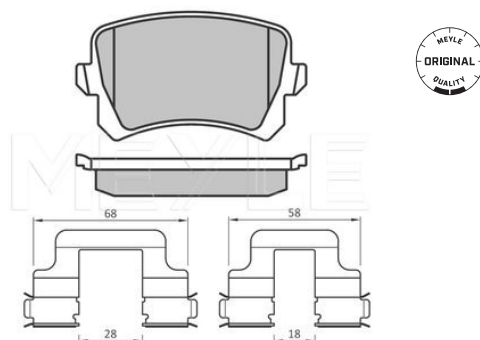

References

3AA 698 451	3C0 698 451 F
3C0 698 451 E