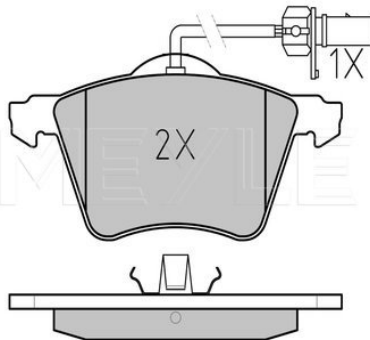

025 234 1819/W

7M3 698 151 B

Brake pad set

Notes

Thickness [mm]	19.6
Height [mm]	78.5
Width [mm]	156.3
Warning Contact Length [mm]	260
Number of wear indicators [per axle]	1
Brake System	ATE with anti-squeak plate Front Axle

References

7M3 698 151 B

Application info

Alhambra I [7V8, 7V9] [04/96-03/10]

025 243 3219/PD

7N0 698 151