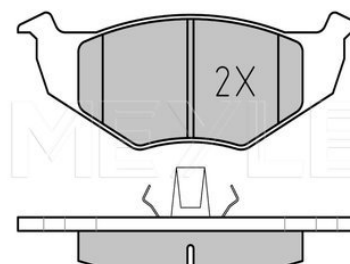

References

7M3 698 451	7M3 698 451 C
7M3 698 451 B	7M3 698 451 E

Application info

Alhambra I [7V8, 7V9] [04/96-03/10]

Brake pad set
025 218 6619
Notes

	excl. wear warning contact
Thickness [mm]	19.5
Height 2 [mm]	50.6
Height 1 [mm]	50.7
Width 2 [mm]	141.7
Width 1 [mm]	141.6
Brake System	VW with anti-squeak plate Front Axle