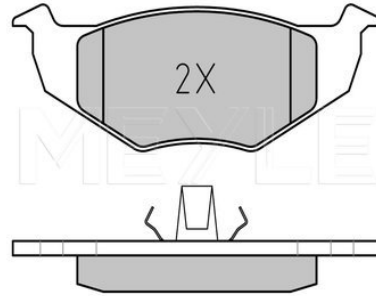

Brake pad set

025 218 6617

6N0 698 151 C

Notes

Thickness [mm]	17.2
Height 2 [mm]	50.6
Height 1 [mm]	51.4
Width 2 [mm]	141.7
Width 1 [mm]	141.6
Brake System	Volkswagen with anti-squeak plate Front Axle