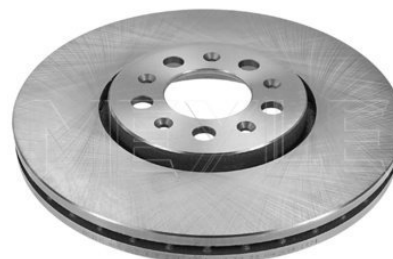

Brake disc

115 521 1051

6R0 615 301 A

Notes

Wheel Bolt Bore Ø [mm]	15.6
	Vented
Centering Diameter [mm]	65
Minimum thickness [mm]	22
Outer diameter [mm]	288
Height [mm]	34.5
Bolt Hole Circle Ø [mm]	100
Brake Disc Thickness [mm]	25
Required quantity	2
Number of Holes	5
	Front Axle