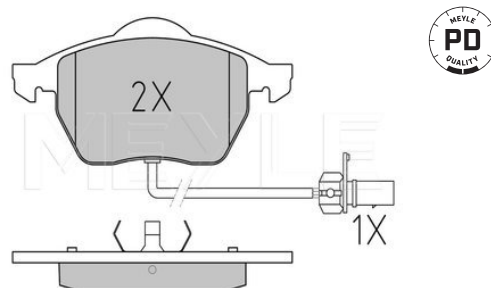

References

7M3 698 151

Application info

Alhambra I [7V8, 7V9] [04/96-03/10]