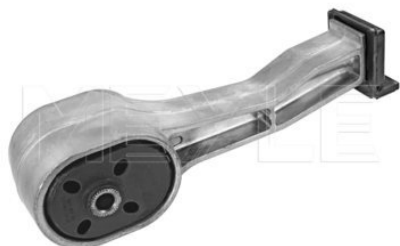

Mount, manual transmission

Notes

Rubber-metal Bearing
Rear

References

7M0 399 201 AK
7M0 399 201 BG

7M0 399 201 BQ

Application info

Alhambra I (7V8, 7V9) (04/96-03/10)

4