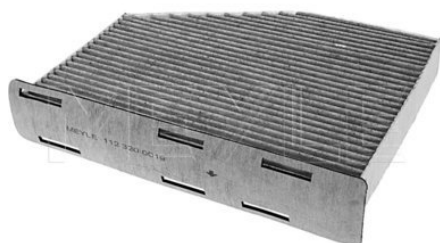

112 320 0011

1K1 819 653 B

Cabin air filter

Application info

Alhambra II [710] [06/10-05/11]
Leon / Toledo [1M1, 1M2] [04/99-06/06]

Leon / Toledo / Altea [1P1, 5P2, 5P5] [03/04-05/10]

112 320 0019

1K2 819 653 B

Cabin air filter

Notes

Height [mm]	57
Width 2 [mm]	150
Width 1 [mm]	288
Length [mm]	211
	Filter Insert Activated Carbon Filter for right-hand drive vehicles

References

1K2 819 653 B

Application info

Alhambra II [710] [06/10-05/11]
Leon / Toledo [1M1, 1M2] [04/99-06/06]

Leon / Toledo / Altea [1P1, 5P2, 5P5] [03/04-05/10]

112 320 0022

5Q0 819 653