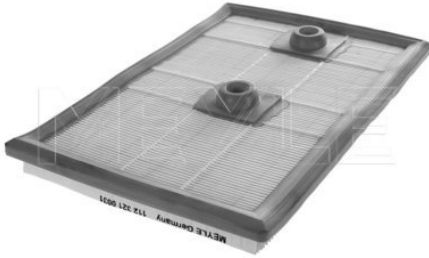

112 321 0031

04E 129 620

Air filter

Notes

Height [mm]	30.5
Width [mm]	190
Length [mm]	270
	Filter Insert

References

04E 129 620

Application info

Ibiza V [6J1, 6J5, 6JB] [03/08-06/10]

Leon [5F] [09/12--]

112 129 0005

056 129 620