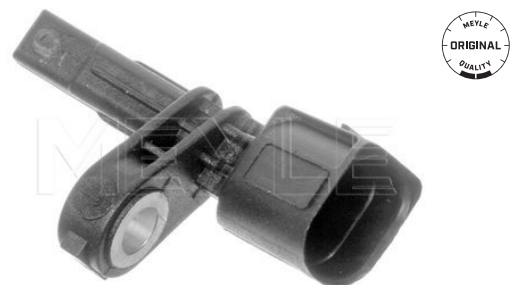

Notes

Operating voltage [V]
Number of Poles

Hall Sensor
12
2
without cable

References

7H0 927 804

WHT 003 856

5