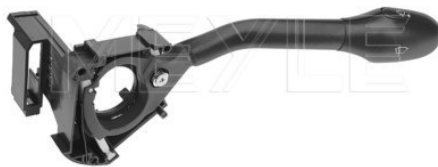

100 953 0015

357 953 519

Column switch

Application info

Toledo [05/91-03/99]

100 850 0024

6K5 953 519 B

Column switch

Notes

Number of Poles
Voltage [V]

Black
without rear wiper function
with wipe interval function
with wipe-wash function
6
12
for vehicles without control-
lable wiper intervals
for vehicles without rear
windscreen wiper

References

6K5 953 519 B

6KM 953 519

Application info

Ibiza II / III / Cordoba / Inca [02/93-06/03]
Toledo [05/91-03/99]

Ibiza II / III / Cordoba / Inca [02/93-06/03]

100 850 0000

6N0 953 519 B