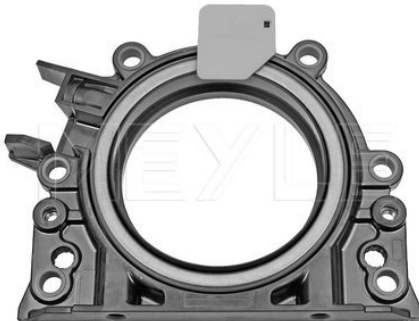

Crankshaft seal

Notes

Inner diameter [mm]
Outer diameter [mm]

Left-hand Twist
Synthetic Material Housing
PTFE (polytetrafluoroethyl-
ene)
85
101
with mounting sleeve
Transmission End

References

038 103 171

038 103 171 S

Application info

Alhambra I [7V8, 7V9] [04/96-03/10]
Arosa [6H] [05/97-06/04]

Ibiza II / III / Cordoba / Inca [02/93-06/03]
Ibiza II / III / Cordoba / Inca [02/93-06/03]

100 103 1000

03L 103 171