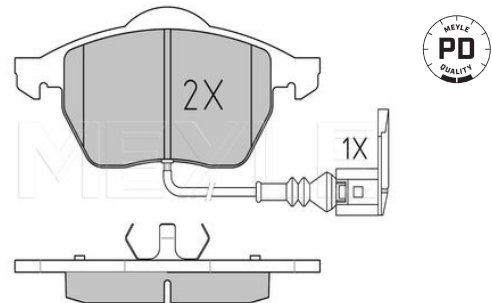

References

1J0 698 151 M

8N0 698 151 A

Application info

Leon / Toledo [1M1, 1M2] [04/99-06/06]

3