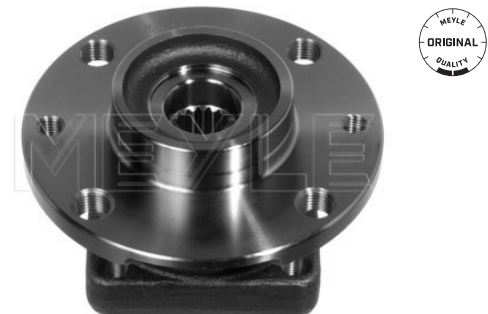

References

SE028140301A

Application info

Marbella (08/86-10/98)
Terra (01/87-12/96)

Marbella (08/86-10/98)
Terra (01/87-12/96)