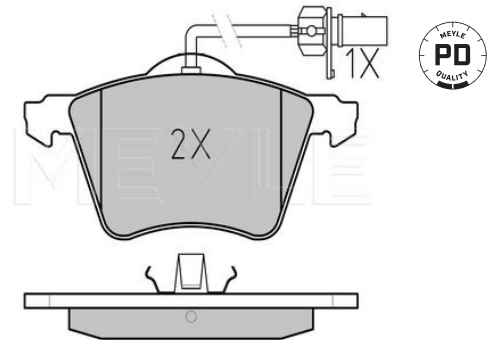

	incl. wear warning contact
Quality	PREMIUM
Thickness [mm]	19.6
Height [mm]	78.5
Width [mm]	156.3
Number of wear indicators [per axle]	1
Warning Contact Length [mm]	260
Brake System	ATE with anti-squeak plate Front Axle