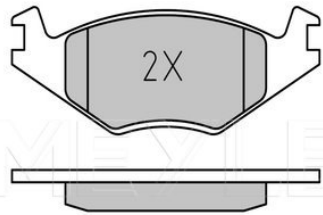

Ibiza II / III / Cordoba / Inca [02/93-06/03]

025 208 8717/PD

867 698 151

Brake pad set

Notes

Quality
Thickness [mm]
Height 2 [mm]
Height 1 [mm]
Width [mm]
Brake System

excl. wear warning contact
PREMIUM
17.2
49
51.4
137.9
Kelsey-Hayes
with anti-squeak plate
Front Axle