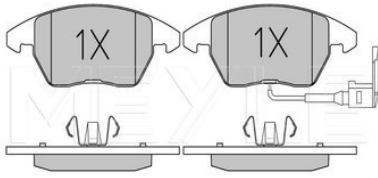

357 698 151 B

Brake pad set

Application info

Ibiza II / III / Cordoba / Inca [02/93-06/03]

Ibiza II / III / Cordoba / Inca [02/93-06/03]

025 235 8720/W

3C0 698 151 C

Brake pad set