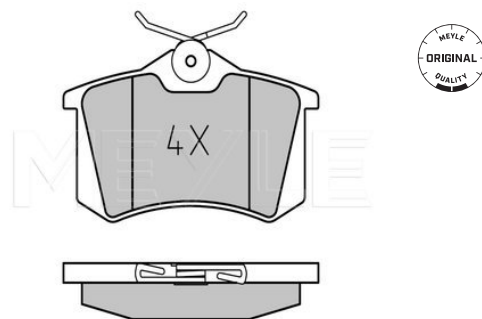

Brake pad set

025 209 6117

1H0 698 451 G

Notes

Thickness [mm]
Height [mm]
Width [mm]
Brake System

excl. wear warning contact
17.2
52.8
87.1
TRW
with anti-squeak plate
Rear Axle

References

191 698 451	5Q0 698 451 A
191 698 451 A	6Q0 698 451 B
1H0 698 451 C	6X0 698 451
1H0 698 451 D	6X0 698 451 A
1H0 698 451 E	7M0 698 451
1H0 698 451 G	7M3 698 451
1J0 698 451	7M3 698 451 A
1J0 698 451 J	7M3 698 451 B
1J0 698 451 K	7M3 698 451 C
1J0 698 451 L	7M3 698 451 E
1J0 698 451 P	8E0 698 451 L
1J0 698 451 S	JZW 698 451
1K0 698 451 C	JZW 698 451 A
1K0 698 451 J	

Application info

Alhambra I [7V8, 7V9] [04/96-03/10]
Arosa [6H] [05/97-06/04]
Exeo [3R] [12/08-09/10]
Ibiza II / III / Cordoba / Inca [02/93-06/03]
Ibiza IV / Cordoba [02/02-11/09]

Ibiza V [6J1, 6J5, 6J8] [03/08-06/10]
Leon / Toledo [1M1, 1M2] [04/99-06/06]
Leon / Toledo / Altea [1P1, 5P2, 5P5] [03/04-05/10]
Toledo [05/91-03/99]
TOLEDO IV [KG3] [07/12--]

3