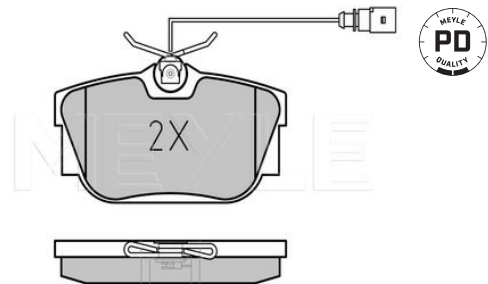

	incl. wear warning contact
Quality	PREMIUM
Thickness [mm]	16.4
Height [mm]	51.2
Width [mm]	94.8
Warning Contact Length [mm]	190
Number of wear indicators [per axle]	2
Brake System	TRW with anti-squeak plate Rear Axle