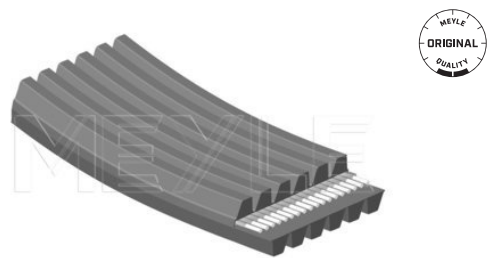

Number of Ribs 6
Length [mm] 1320
Double-sided

References

066 145 933 J

Application info

Alhambra I (7V8, 7V9) [04/96-03/10]

Leon / Toledo (1M1, 1M2) [04/99-06/06]

V-ribbed belt

050 006 1264