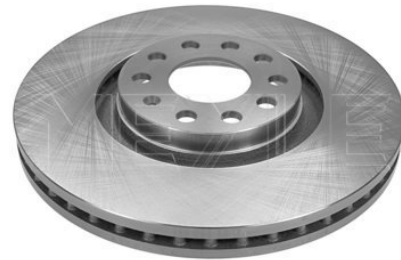

Brake disc

115 521 1083

8E0 615 301 AD

Notes

Wheel Bolt Bore Ø [mm]	15.3
	Vented
Centering Diameter [mm]	68
Minimum thickness [mm]	28
Outer diameter [mm]	321
Height [mm]	46.4
Bolt Hole Circle Ø [mm]	112
Brake Disc Thickness [mm]	30
Required quantity	2
Number of Holes	5
	Front Axle