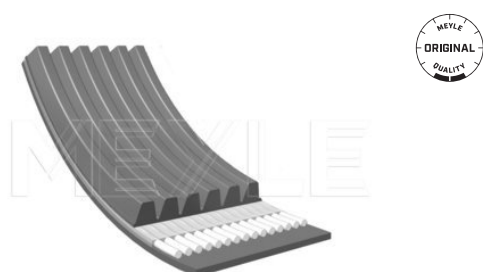

References

038 903 137 E   038 903 137 J