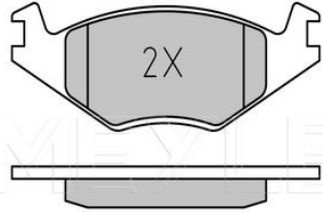

7N0 698 151 C

8V0 698 151 C

Application info

Alhambra II [710] [06/10-05/11]

Leon [5F] [09/12--]

025 208 8717

867 698 151

Brake pad set