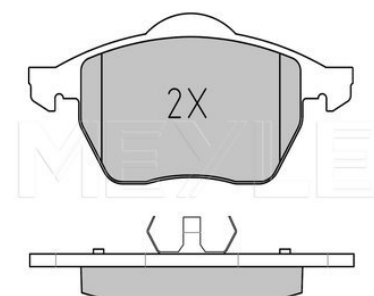

References

6Q0 698 151 C

Application info

Ibiza IV / Cordoba [02/02-11/09]

025 218 4819

7M0 698 151 B

Brake pad set

Notes