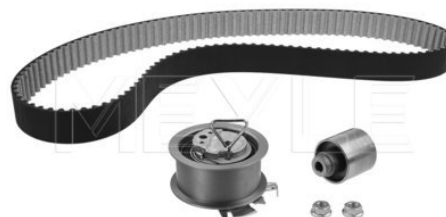

Timing belt kit

151 049 0004

Notes

Number of belts	1
	Driven unit: camshaft
Width [mm]	23
Pulleys contained	1
Length [mm]	1104
Number of Teeth	138

References

06A 198 119

Application info

Alhambra I (7V8, 7V9) [04/96-03/10]
Exeo (3R) [12/08-09/10]
Ibiza II / III / Cordoba / Inca [02/93-06/03]

Ibiza IV / Cordoba [02/02-11/09]
Leon / Toledo [1M1, 1M2] [04/99-06/06]
Leon / Toledo / Altea [1P1, 5P2, 5P5] [03/04-05/10]

Timing belt kit

151 049 0009

Notes

Number of belts	1
	Driven unit: camshaft
Width [mm]	30
Pulleys contained	2
Length [mm]	1143
Number of Teeth	120

References

038 198 119 A   038 198 119 C

Application info

Alhambra I (7V8, 7V9) [04/96-03/10]
Arosa (6H) [05/97-06/04]
Ibiza IV / Cordoba [02/02-11/09]

Ibiza V (6J1, 6J5, 6J8) [03/08-06/10]
Leon / Toledo [1M1, 1M2] [04/99-06/06]
Leon / Toledo / Altea [1P1, 5P2, 5P5] [03/04-05/10]