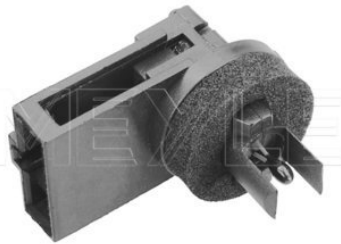

100 800 0032

1H0 959 263

Resistor, interior blower

Application info

Arosa [6H] [05/97-06/04]

Ibiza II / III / Cordoba / Inca [02/93-06/03]

Ibiza II / III / Cordoba / Inca [02/93-06/03]

100 899 0095

1H0 907 543 A

Sender unit, interior temperature

Notes

Temperature range from [°C]
Temperature range to [°C]

-40
85

Operating voltage [V]
Number of Poles

NTC Sensor
12
2
without cable

References

1H0 907 543 A

Application info

Ibiza II / III / Cordoba / Inca [02/93-06/03]

Leon / Toledo [1M1, 1M2] [04/99-06/06]

100 899 0083

7M3 959 139