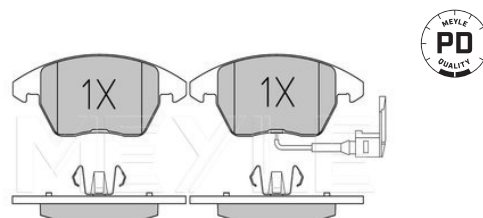

Brake pad set

025 231 3019/PD

5K0 698 151

Application info

Ibiza IV / Cordoba [02/02-11/09]
Ibiza V [6J1, 6J5, 6J8] [03/08-06/10]
Leon / Toledo [1M1, 1M2] [04/99-06/06]

Mii [10/11--]
TOLEDO IV [KG3] [07/12--]

Brake pad set

025 235 8720/PD

5K0 698 151

Notes

Quality
Thickness [mm]
Height 2 [mm]
Height 1 [mm]
Width 2 [mm]
Warning Contact Length [mm]
Width 1 [mm]
Number of wear indicators [per axle]
Brake System

incl. wear warning contact
PREMIUM
20
71.5
66
156.5
135
155.2
1
ATE
with anti-squeak plate
Front Axle

References

1K0 698 151
3C0 698 151 B
5K0 698 151

5K0 698 151 A
JZW 698 151 B