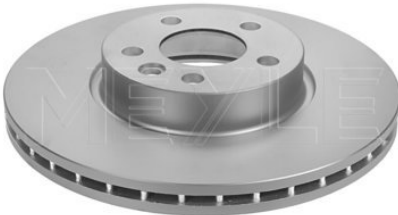

Brake disc

Notes

Wheel Bolt Bore Ø [mm]	16.5
	Zink flake coated
	Vented
Centering Diameter [mm]	68.2
Minimum thickness [mm]	22
Outer diameter [mm]	313
Height [mm]	56.2
Bolt Hole Circle Ø [mm]	112
	with screws
Brake Disc Thickness [mm]	25.9
Required quantity	2
Number of Holes	5
	Front Axle

References

7M3 615 301

Application info

Alhambra I [7V8, 7V9] [04/96-03/10]