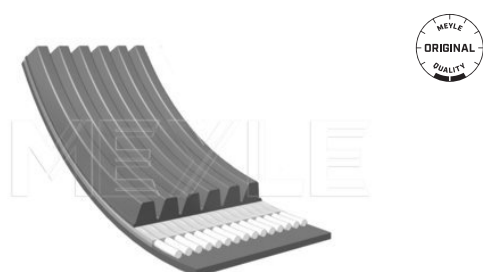

References

028 260 849 L