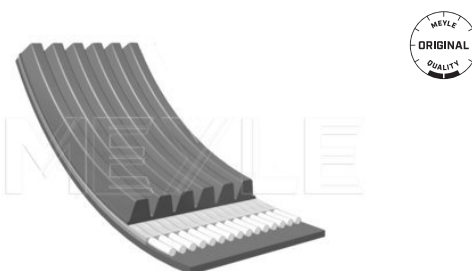

References

036 145 933 Q