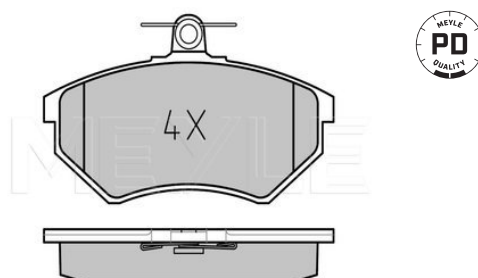

Notes

Quality
Thickness [mm]
Height [mm]
Width [mm]
Brake System

excl. wear warning contact
PREMIUM
19.6
69.6
118.8
TRW
with anti-squeak plate
Front Axle