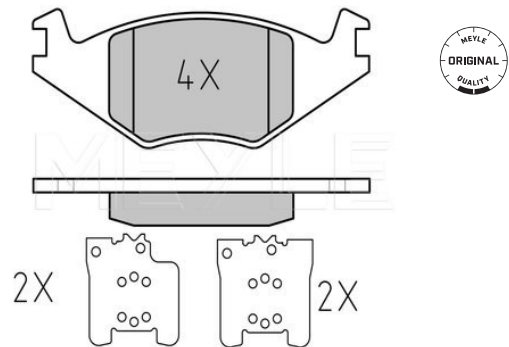

References

191 698 151 A	191 698 151 F
191 698 151 E	

Application info

Ibiza II / III / Cordoba / Inca [02/93-06/03]