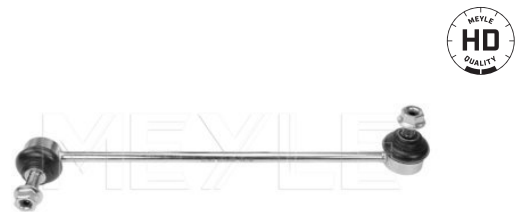

Counterpart

116 060 0012/HD

Application info

Leon / Toledo [1M1, 1M2] [04/99-06/06]

Stabilizer link

116 060 0051

1J0 411 315 D

Notes

Thread Measurement 2
Thread Measurement 1
Length [mm]

with spanner attachment
Coupling Rod
M12X1,5
M12X1,5
336
Front Axle Left

References

1J0 411 315 D

Counterpart

116 060 0050