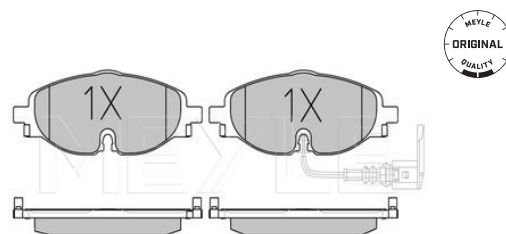

Ibiza IV / Cordoba [02/02-11/09]

Leon / Toledo [1M1, 1M2] [04/99-06/06]

Brake pad set
025 256 8320

8V0 698 151

Notes

	incl. wear warning contact
	Disc Brake
Thickness [mm]	20.4
Height [mm]	64.5
Width [mm]	160.1
Number of wear indicators [per axle]	1
Warning Contact Length [mm]	170
Brake System	TRW Front Axle