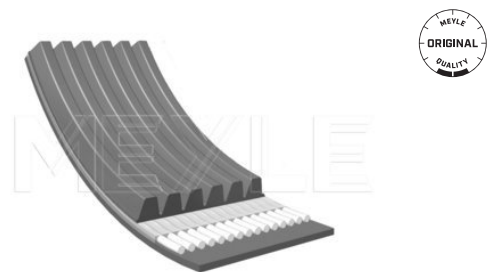

050 006 1130

06L 903 137 A

Notes

Number of Ribs 6
Length [mm] 1130

References

06L 903 137 A

Application info

Leon (5F) (09/12--)