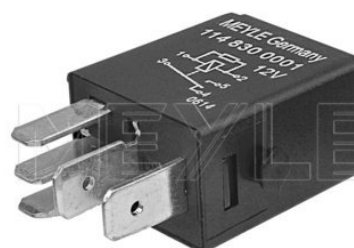

Multifunction relay

114 830 0001

4H0 951 253 C

Notes

Rated current [A]	20
Rated current [A]	40
	Horn
	Air Horn
	Daytime Running Lamp
	Parking Light
	Wash Water Pump, wind- screen
	Heated windscreen
	Wash Water Pump, headlight cleaning
	Terminal 50
	Interior Blower
	Clamp 15
	Engine control unit
	Normally open contact
	Starter
	Terminal 75
	Low Beam
	Heated rear window
	Surge protection
	Additional Water Pump
	Cigarette Lighter
	Electric booster heater
	Remote Lock, boot-/ loading bay hatch
Temperature range from [°C]	-40
Temperature range to [°C]	85
	Directional Contact
Height [mm]	26
Width [mm]	15
Operating voltage [V]	12
Connector type	3x 4,8 mm
Connector type	2x 6,3 mm
Length [mm]	23
Number of Poles	5
Resistance [Ohm]	680

References

4H0 951 253 C

Application info

Alhambra I (7V8, 7V9) [04/96-03/10]
Alhambra II (710) [06/10-05/11]
Exeo (3R) [12/08-09/10]
Ibiza II / III / Cordoba / Inca [02/93-06/03]
Ibiza V (6J1, 6J5, 6J8) [03/08-06/10]

Leon (5F) [09/12--]
Leon / Toledo / Altea (1P1, 5P2, 5P5) [03/04-05/10]
Mii (10/11--)
TOLEDO IV (KG3) [07/12--]