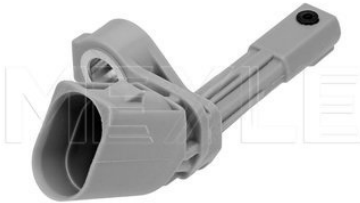

100 899 0043

WHT 003 859

ABS wheel sensor

Application info

Alhambra II [710] [06/10-05/11]

Leon / Toledo / Altea [1P1, 5P2, 5P5] [03/04-05/10]

114 800 0041

WHT 003 859 A

ABS wheel sensor

Notes

Operating voltage [V]
Number of Poles

Hall Sensor
12
2
without cable
1
Rear Axle Left

Required quantity

References

WHT 003 859 A

Counterpart

114 800 0042

Application info

Alhambra II [710] [06/10-05/11]

100 899 0052

WHT 003 860