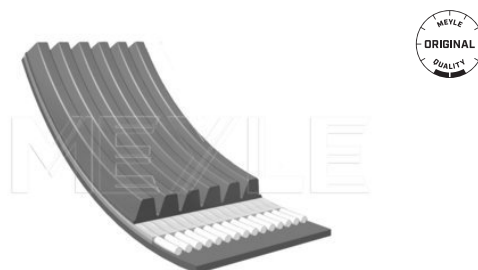

V-ribbed belt

050 006 1430
03F 903 137 A

Notes

Number of Ribs 6
Length [mm] 1430

References

03F 903 137 A