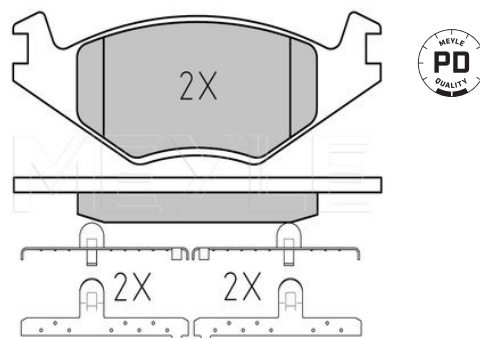

Brake pad set

025 208 8719/PD

1H0 698 151

Notes

Quality
Thickness [mm]
Height 2 [mm]
Height 1 [mm]
Width [mm]
Brake System

excl. wear warning contact
PREMIUM
19.7
49
51.4
137.9
VW
with anti-squeak plate
Front Axle

References

191 698 151 H
191 698 151 J

1H0 698 151

Application info

Ibiza II / III / Cordoba / Inca [02/93-06/03]

Toledo [05/91-03/99]

Brake pad set

025 218 6615

1H0 698 151 B

Notes

Thickness [mm]
Height 2 [mm]
Height 1 [mm]
Width 2 [mm]
Width 1 [mm]
Brake System

not prepared for wear indicator
15.3
50.6
50.7
141.7
141.6
VW
with anti-squeak plate
Front Axle