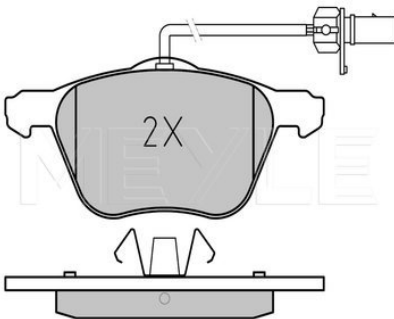

Brake pad set

Notes

Quality	incl. wear warning contact
Thickness [mm]	PREMIUM
Height 2 [mm]	19.4
Height 1 [mm]	74.8
Width [mm]	73.2
Number of wear indicators [per axle]	161.5
Warning Contact Length [mm]	2
Brake System	260
	ATE
	with anti-squeak plate
	Front Axle

References

7M3 698 151 A

Application info

Alhambra I [7V8, 7V9] [04/96-03/10]