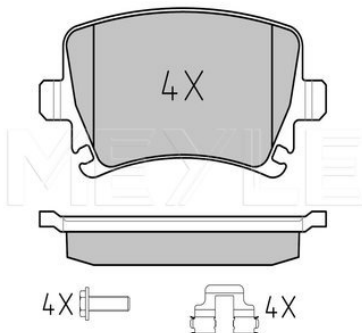

Brake pad set

Notes

Thickness [mm]
Height [mm]
Width [mm]
Brake System

prepared for wear indicator
16.7
56
105.3
TRW
with anti-squeak plate
Rear Axle

References

1K0 698 451 G	8E0 698 451 L
1K0 698 451 K	JZW 698 451 D
8E0 698 451 J	

Application info

Exeo [3R] [12/08-09/10]

Leon / Toledo / Altea [1P1, 5P2, 5P5] [03/04-05/10]