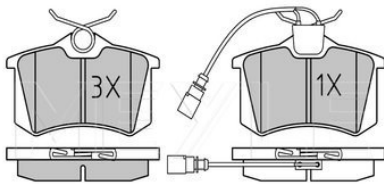

Brake pad set

Notes

	incl. wear warning contact
Quality	PREMIUM
Thickness [mm]	17.2
Height [mm]	52.8
Width [mm]	87.1
Warning Contact Length [mm]	205
Number of wear indicators [per axle]	1
Brake System	TRW with anti-squeak plate Rear Axle

References

7M3 698 451	7M3 698 451 C
7M3 698 451 B	7M3 698 451 E

Application info

Alhambra I [7V8, 7V9] [04/96-03/10]