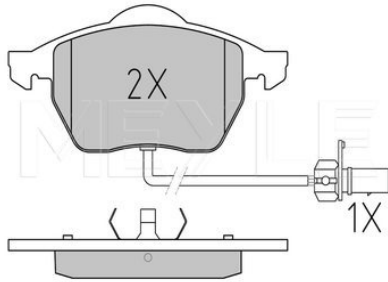

025 218 4919/W

7M3 698 151

Brake pad set

Notes

Thickness [mm]	incl. wear warning contact
Height [mm]	19.7
Width [mm]	74
Warning Contact Length [mm]	156.4
Number of wear indicators [per axle]	200
Brake System	1
	ATE
	with anti-squeak plate
	Front Axle

References

7M3 698 151

Application info

Alhambra I [7V8, 7V9] [04/96-03/10]

025 232 6920/PD

7M3 698 151 A