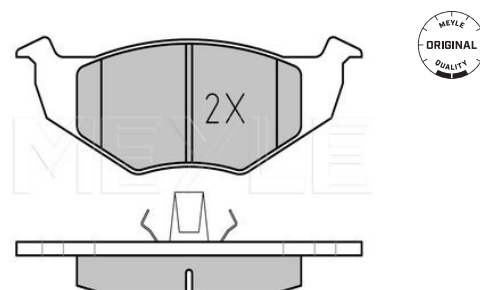

References

1H0 698 151 B

Application info

Ibiza II / III / Cordoba / Inca [02/93-06/03]

Toledo [05/91-03/99]