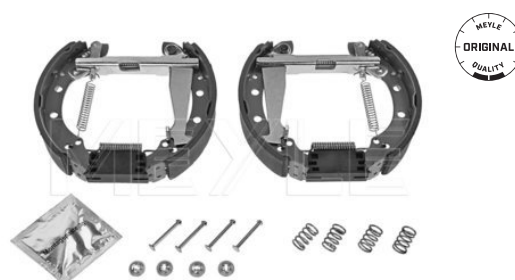

References

1H0 609 525 D	6Q0 698 525
1H0 609 526 D	6Q0 698 525 A
1H0 609 527 D	6Q0 698 525 AX
1H0 609 528 D	6Q0 698 525 B
1H0 698 071	6R0 698 525 A