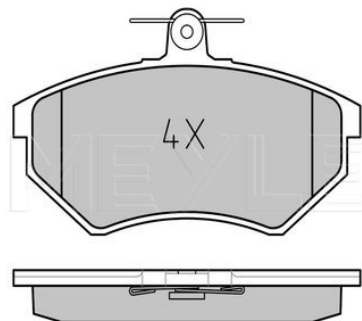

Brake pad set

Notes

	excl. wear warning contact
Thickness [mm]	16.2
Height [mm]	69.6
Width [mm]	119.2
Brake System	TRW with anti-squeak plate Front Axle

References

357 698 151 A	357 698 151 E

Application info

Ibiza II / III / Cordoba / Inca [02/93-06/03]
Toledo [05/91-03/99]

Ibiza II / III / Cordoba / Inca [02/93-06/03]