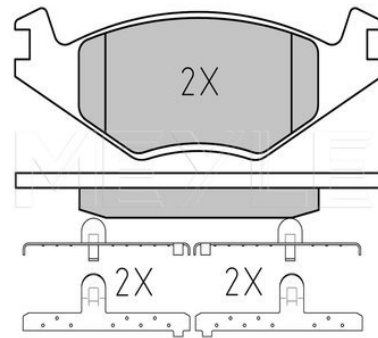

Brake pad set

Notes

Thickness [mm]
Height 2 [mm]
Height 1 [mm]
Width [mm]
Brake System

excl. wear warning contact
19.7
49
51.4
137.9
VW
with anti-squeak plate
Front Axle

References

191 698 151 H
191 698 151 J

1H0 698 151

Application info

Ibiza II / III / Cordoba / Inca [02/93-06/03]

Toledo [05/91-03/99]

3