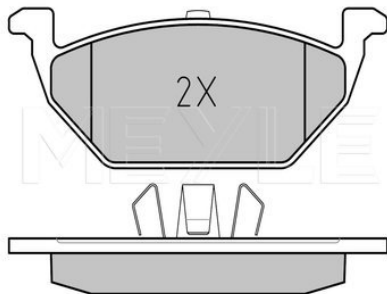

Brake pad set

Notes

Thickness [mm]	excl. wear warning contact
Height [mm]	19.2
Width [mm]	54.7
Brake System	146
	Kelsey-Hayes
	with anti-squeak plate
	Front Axle

References

1J0 698 151 B	6Q0 698 151
1J0 698 151 J	6R0 698 151 A
5C0 698 151	JZW698151A

Application info

Ibiza IV / Cordoba [02/02-11/09]
Ibiza V [6J1, 6J5, 6J8] [03/08-06/10]
Leon / Toledo [1M1, 1M2] [04/99-06/06]

Mii [10/11--]
TOLEDO IV [KG3] [07/12--]