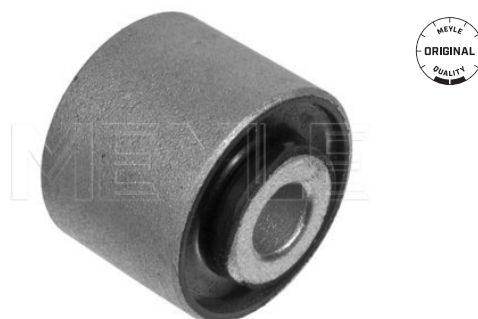

References

8E0 407 181 C

Application info

Exeo [3R] [12/08-09/10]