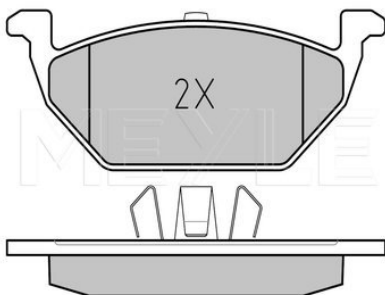

5C0 698 151

Brake pad set

Notes

Quality	PREMIUM
Thickness [mm]	19.2
Height [mm]	54.7
Width [mm]	146
Brake System	Kelsey-Hayes with anti-squeak plate Front Axle

References

1J0 698 151	5C0 698 151
1J0 698 151 A	6Q0 698 151
1J0 698 151 B	6R0 698 151 A
1J0 698 151 H	JZW 698 151 A
1J0 698 151 J	