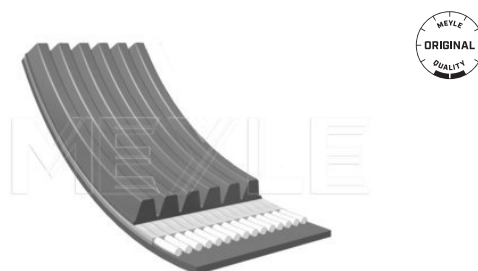

Leon / Toledo / Altea [1P1, 5P2, 5P5] [03/04-05/10]

V-ribbed belt

050 006 0735
030 903 137 K

Notes

Number of Ribs 6
Length [mm] 735

References

04E 145 933 C 030 903 137 AA
04E 145 933 G 030 903 137 K

Application info