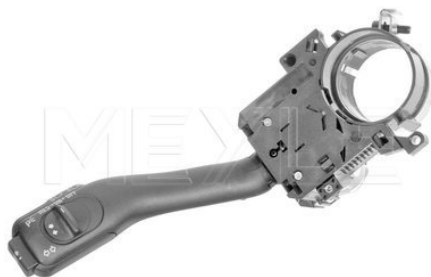

References

8L0 953 513 G

Application info

Alhambra I [7V8, 7V9] [04/96-03/10]

Leon / Toledo [1M1, 1M2] [04/99-06/06]

100 953 0021

8L0 953 513 J

Column switch