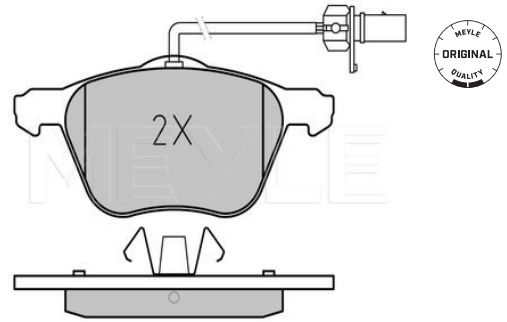

Brake pad set

025 232 6920/W

7M3 698 151 A

Notes

	incl. wear warning contact
Thickness [mm]	19.4
Height 2 [mm]	74.8
Height 1 [mm]	73.2
Width [mm]	161.5
Warning Contact Length [mm]	260
Number of wear indicators [per axle]	2
Brake System	ATE with anti-squeak plate Front Axle