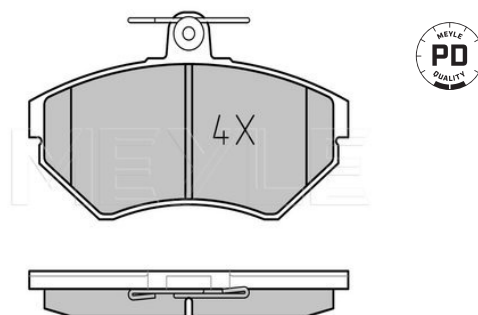

Brake pad set

Ø25 219 4516/PD

1HM 698 151 A

Notes

Quality	excl. wear warning contact
Thickness [mm]	PREMIUM
Height [mm]	15.9
Width [mm]	69.4
Brake System	118.9
	TRW
	with anti-squeak plate
	Front Axle

References

1HM 698 151	357 698 151 E
1HM 698 151 A	

Application info

Arosa [6H] [05/97-06/04]
Ibiza II / III / Cordoba / Inca [02/93-06/03]

Toledo [05/91-03/99]
Ibiza II / III / Cordoba / Inca [02/93-06/03]

Brake pad set

Ø25 231 3119/PD

1J0 698 151 G

Notes

Quality	incl. wear warning contact
Thickness [mm]	PREMIUM
Height [mm]	19.2
Width [mm]	54.7
Warning Contact Length [mm]	146
Number of wear indicators [per axle]	145
Brake System	1
	Kelsey-Hayes
	with anti-squeak plate
	Front Axle