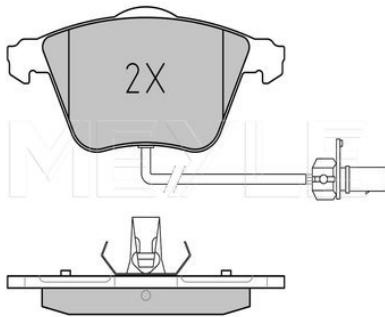

Brake pad set

Notes

Thickness [mm]	incl. wear warning contact
Height [mm]	20
Width 2 [mm]	72.8
Warning Contact Length [mm]	156.4
Width 1 [mm]	242.5
Number of wear indicators [per axle]	155.1
Brake System	2
	ATE
	with anti-squeak plate
	Front Axle

References

8E0 698 151 G	8E0 698 151 L

Application info

Exeo (3R) [12/08-09/10]