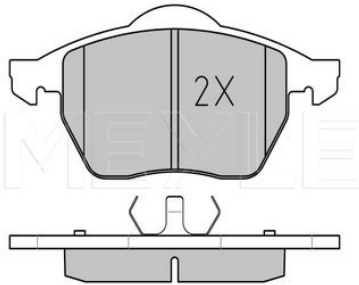

Brake pad set

Notes

	prepared for wear indicator
Thickness [mm]	19.8
Height [mm]	74
Width [mm]	156.4
Brake System	ATE with anti-squeak plate Front Axle

References

1J0 698 151 L	8N0 698 151

Application info

Ibiza IV / Cordoba [02/02-11/09]

Leon / Toledo [1M1, 1M2] [04/99-06/06]