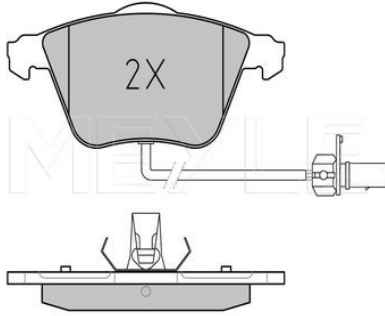

025 239 5020/PD

8E0 698 151 L

Brake pad set

Notes

Quality	incl. wear warning contact
Thickness [mm]	PREMIUM
Height [mm]	20
Width 2 [mm]	72.8
Warning Contact Length [mm]	156.4
Width 1 [mm]	242.5
Number of wear indicators [per axle]	155.1
Brake System	2
	ATE
	with anti-squeak plate
	Front Axle

References

8E0 698 151 G	8E0 698 151 L

Application info

Exeo (3R) [12/08-09/10]

025 239 5020/W

8E0 698 151 L