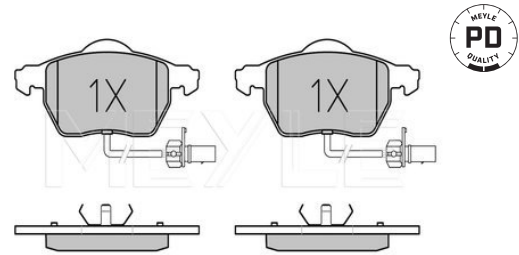

Brake pad set

025 230 1820/PD

BE0 698 151 K

Notes

Quality	incl. wear warning contact
Thickness [mm]	PREMIUM
Height [mm]	19.5
Width 2 [mm]	74
Number of wear indicators [per axle]	156.4
Warning Contact Length [mm]	2
Width 1 [mm]	200
Brake System	156.3
	ATE
	with anti-squeak plate
	Front Axle