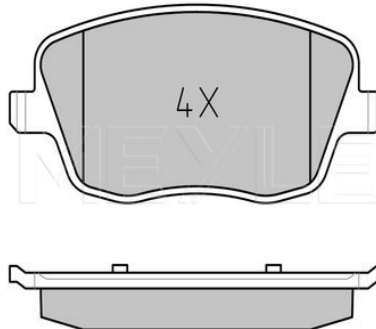

6N0 698 151	6N0 698 151 C
-------------	---------------

Application info

Arosa [6H] [05/97-06/04]

Brake pad set

025 235 8118

6Q0 698 151 A

Notes

Thickness [mm]	18.7
Height [mm]	62.7
Width [mm]	131.5
Brake System	TRW with anti-squeak plate Front Axle