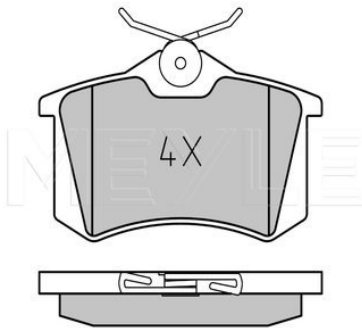

Application info

Ibiza II / III / Cordoba / Inca [02/93-06/03]

Toledo [05/91-03/99]

025 209 6115/PD

1H0 698 451 F

Brake pad set

Notes

Quality
Thickness [mm]
Height [mm]
Width [mm]
Brake System