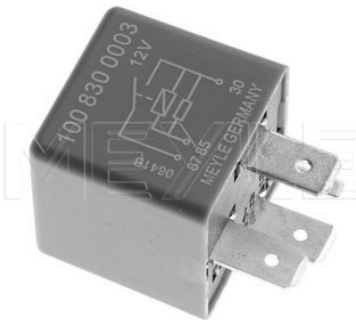

Multifunction relay

Notes

Rated current [A]

15
Licence plate light
Engine control unit
Fuel Pump
Terminal 30
Tailgate
Normally open contact
Sunroof
Shift Lever

Temperature range to [°C]

-40
Lock

Rated Power [W]

180

Height [mm]

30

Width [mm]

30

Operating voltage [V]

12

Connector type

3x 6,3 mm

Connector type

1x 2,8 mm

Length [mm]

30

Number of Poles

4

Resistance [Ohm]

70

References

1J0 906 381 A

357 906 381 A

Application info

Alhambra I [7V8, 7V9] [04/96-03/10]

Arosa [6H] [05/97-06/04]

Ibiza II / III / Cordoba / Inca [02/93-06/03]

Ibiza IV / Cordoba [02/02-11/09]

Ibiza V [6J1, 6J5, 6J8] [03/08-06/10]

Leon / Toledo [1M1, 1M2] [04/99-06/06]

Toledo [05/91-03/99]

Ibiza II / III / Cordoba / Inca [02/93-06/03]