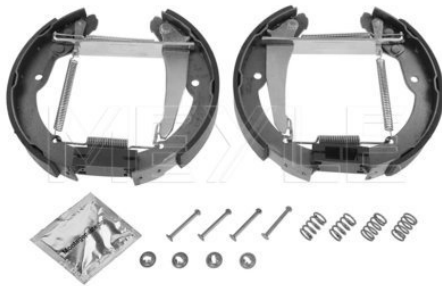

867 698 520 X

Application info

Arosa [6H] [05/97-06/04]
Ibiza II / III / Cordoba / Inca [02/93-06/03]

Toledo [05/91-03/99]

114 533 0005/K

1J0 698 525 A

Brake shoe kit

Notes