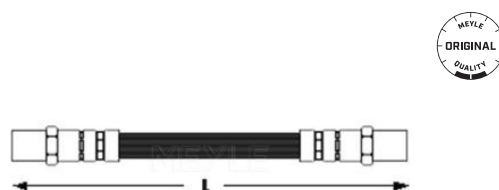

References

171 611 775