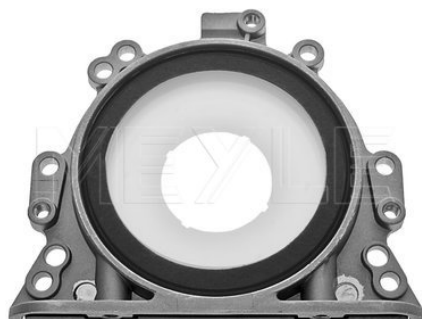

Notes

Left-hand Twist
Aluminium Housing
Cast Aluminium
85
131
with mounting sleeve
Transmission End

Inner diameter [mm]
Outer diameter [mm]

References

026 103 171 B
026 103 171 D
028 103 171 B

028 103 171 K
068 103 171 F