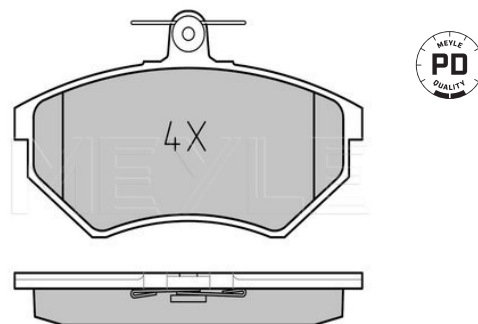

Brake pad set

025 201 6816/PD

357 698 151 A

Notes

Quality
Thickness [mm]
Height [mm]
Width [mm]
Brake System

not prepared for wear indicator
PREMIUM
16.2
69.6
119.2
TRW
with screws
with anti-squeak plate
Front Axle