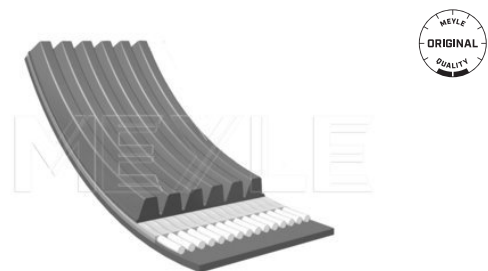

References

066 145 933 K