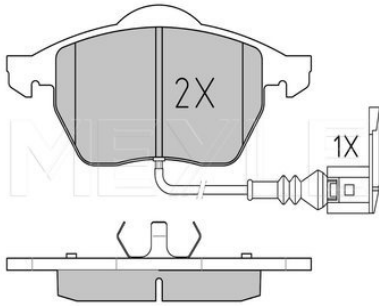

025 233 9219/W

1J0 698 151 M

Brake pad set

Notes

	incl. wear warning contact
Thickness [mm]	20.1
Height [mm]	74
Width [mm]	156.4
Warning Contact Length [mm]	145
Number of wear indicators [per axle]	1
Brake System	ATE with anti-squeak plate Front Axle

References

1J0 698 151 M	8N0 698 151 A

Application info

Leon / Toledo [1M1, 1M2] [04/99-06/06]

025 201 6816

357 698 151 A