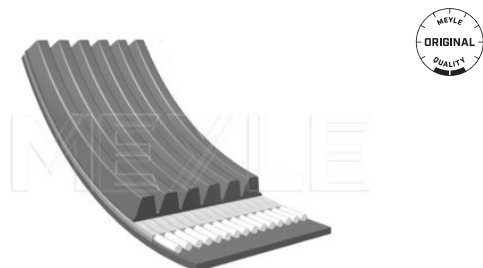

050 006 1150
028 260 849 J

Notes

Number of Ribs 6
Length [mm] 1150

References

028 260 849 J 037 260 849

Application info

Alhambra I (7V8, 7V9) [04/96-03/10]
Ibiza II / III / Cordoba / Inca [02/93-06/03]

Toledo [05/91-03/99]
Ibiza II / III / Cordoba / Inca [02/93-06/03]