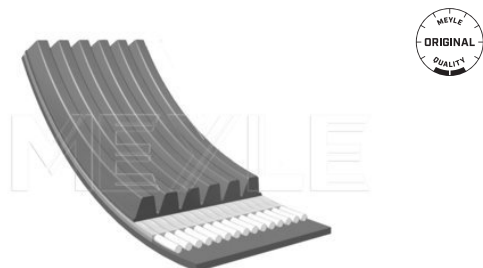

Number of Ribs 6
Length [mm] 906

References

038 903 137 G

Application info

Ibiza II / III / Cordoba / Inca [02/93-06/03]
Leon / Toledo [1M1, 1M2] [04/99-06/06]

Ibiza II / III / Cordoba / Inca [02/93-06/03]