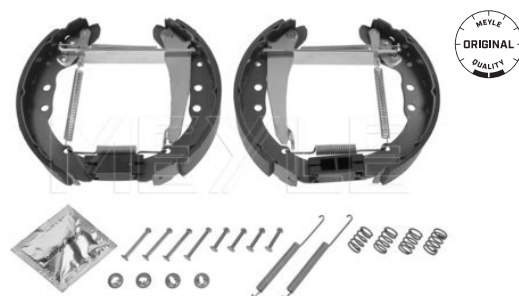

Brake shoe kit

114 042 0701

1J0 698 525 B

Application info

Ibiza II / III / Cordoba / Inca [02/93-06/03]

Ibiza II / III / Cordoba / Inca [02/93-06/03]

Brake shoe kit

114 533 0006/K

357 698 525 CV

Notes

Diameter [mm]
Width [mm]

with accessories
with lever
without wheel brake cylinder
Pre-assembled
230
40
Rear Axle

References

357 609 525 C
357 609 526 C
357 609 527 E

357 609 528 E
357 698 525 CV
357 698 525 CX

Application info

Ibiza II / III / Cordoba / Inca [02/93-06/03]

Ibiza II / III / Cordoba / Inca [02/93-06/03]

Brake shoe kit

114 533 0004/K

867 698 525

Notes

Diameter [mm]
Width [mm]

with accessories
with lever
without wheel brake cylinder
Pre-assembled
180
31
Rear Axle