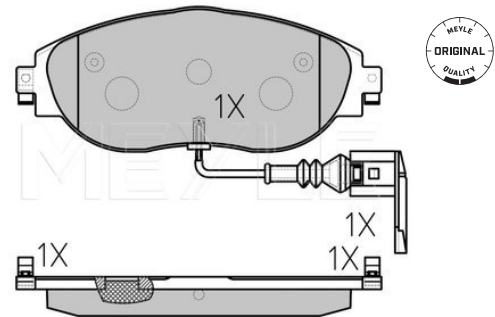

References

7N0 698 151 C

8V0 698 151 C

Application info

Alhambra II [710] [06/10-05/11]

Leon [5F] [09/12--]