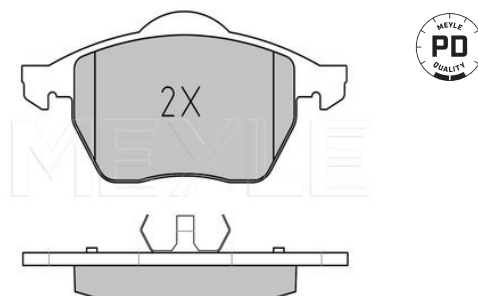

Brake pad set

025 218 4819/PD

7M0 698 151 B

Notes

Quality
Thickness [mm]
Height [mm]
Width [mm]
Brake System

prepared for wear indicator
PREMIUM
19.7
74
156.4
ATE
with anti-squeak plate
Front Axle

References

7M0 698 151
7M0 698 151 A

7M0 698 151 B

Application info

Alhambra I [7V8, 7V9] [04/96-03/10]

Brake pad set

025 218 4919/PD

7M3 698 151

Notes

Quality
Thickness [mm]
Height [mm]
Width [mm]
Warning Contact Length [mm]
Number of wear indicators [per axle]
Brake System

incl. wear warning contact
PREMIUM
19.7
74
156.4
200
1
ATE
with anti-squeak plate
Front Axle