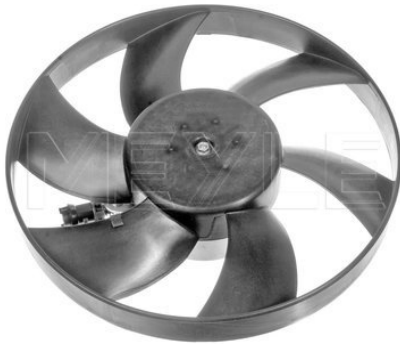

100 236 0050

1K0 959 455 ET

Radiator fan motor

Application info

Leon / Toledo / Altea (1P1, 5P2, 5P5) (03/04-05/10)

100 959 0014

6K0 959 455 A

Radiator fan motor

Notes

Rated Power [W]
Diameter [mm]

250
300
for vehicles with air conditioning

References

6K0 959 455 A

Application info

Ibiza II / III / Cordoba / Inca (02/93-06/03)

Ibiza II / III / Cordoba / Inca (02/93-06/03)

100 236 0053

6K0 959 455 AB