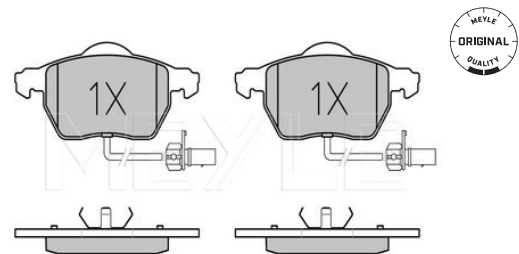

Notes

Thickness [mm]	incl. wear warning contact
Height [mm]	19.5
Width 2 [mm]	74
Warning Contact Length [mm]	156.4
Width 1 [mm]	200
Number of wear indicators [per axle]	156.3
Brake System	2
	ATE
	with anti-squeak plate
	Front Axle