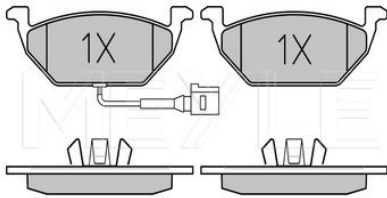

025 231 3119/W

1J0 698 151 G

Brake pad set

Notes

Thickness [mm]	incl. wear warning contact
Height [mm]	19.2
Width [mm]	54.7
Warning Contact Length [mm]	146
Number of wear indicators [per axle]	145
Brake System	1
	Kelsey-Hayes
	with anti-squeak plate
	Front Axle

References

1J0 698 151 D	1K0 698 151 F
1J0 698 151 G	8Z0 698 151 A
1K0 698 151 A	

Application info

Ibiza V [6J1, 6J5, 6J8] [03/08-06/10]
Leon / Toledo [1M1, 1M2] [04/99-06/06]

Leon / Toledo / Altea [1P1, 5P2, 5P5] [03/04-05/10]

025 231 3019/A

1J0 698 151 J