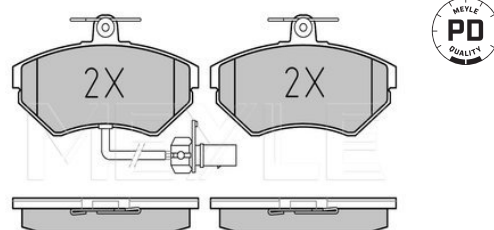

Brake pad set

Ø25 219 4519-1/PD

BEØ 698 151 M

Notes

Quality
Thickness [mm]
Height [mm]
Width [mm]
Number of wear indicators [per axle]
Warning Contact Length [mm]
Brake System

incl. wear warning contact
PREMIUM
19.6
69.4
118.9
2
196
TRW
with anti-squeak plate
Front Axle