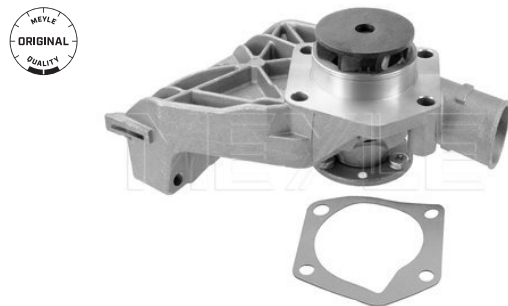

Water pump

Notes

Quality

with seal
Sealed with SiC/SiC

References

047 121 013

047 121 013 J

Application info

Arosa (6H) [05/97-06/04]