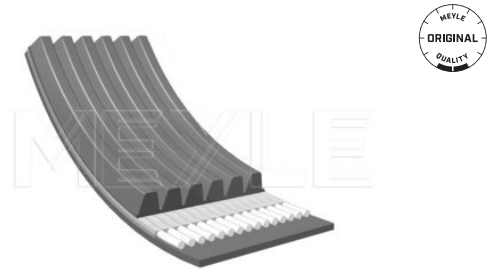

V-ribbed belt

050 006 1000

04E 145 933 A

Notes

Number of Ribs 6
Length [mm] 1000

References

04E 145 933 A