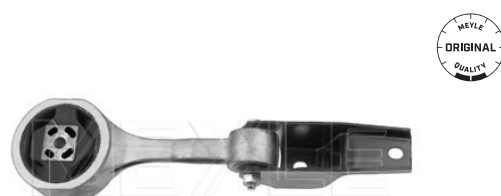

6Q0 199 851 AS

6Q0 199 851 T

Application info

Ibiza IV / Cordoba [02/02-11/09]

4

1K0 199 0094

1K0 199 855 BA

Mount, manual transmission