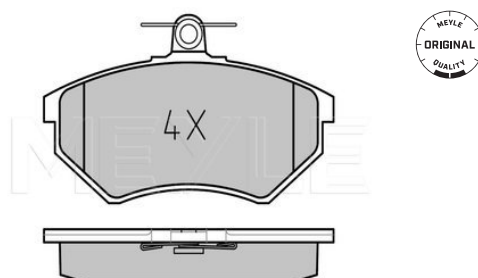

Ibiza II / III / Cordoba / Inca [02/93-06/03]

Brake pad set

025 201 6819

357 698 151 B

Notes

Thickness [mm]
Height [mm]
Width [mm]
Brake System

excl. wear warning contact
19.6
69.6
118.8
TRW
with anti-squeak plate
Front Axle