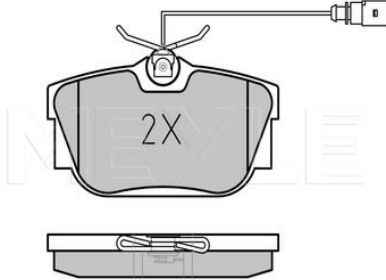

025 234 4616/W

7M3 698 451 D

Brake pad set

Notes

	incl. wear warning contact
Thickness [mm]	16.4
Height [mm]	51.2
Width [mm]	94.8
Warning Contact Length [mm]	190
Number of wear indicators [per axle]	2
Brake System	TRW with anti-squeak plate Rear Axle

References

700 698 451 F	7M3 698 451 F
7M3 698 451 D	

Application info

Alhambra I [7V8, 7V9] [04/96-03/10]

025 235 5417/PD

7M3 698 451 E