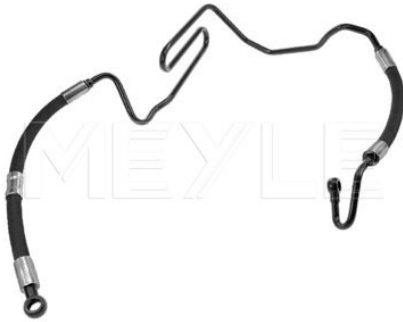

Notes

for foreflow
Holder may need adaptation

References

1J0 422 893 CN

Application info

Leon / Toledo [1M1, 1M2] [04/99-06/06]

100 422 0004

191 422 371 D