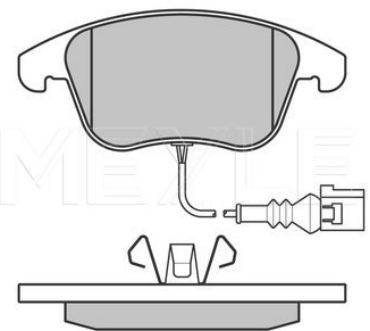

Brake pad set

Notes

Quality	incl. wear warning contact PREMIUM
Thickness/Strength 2 [mm]	21.1
Thickness/Strength 1 [mm]	20.1
Height 2 [mm]	72
Height 1 [mm]	66.6
Height [mm]	66.6
Width [mm]	155.1
Number of wear indicators [per axle]	1
Warning Contact Length [mm]	155
Brake System	ATE with anti-squeak plate Front Axle

References

7N0 698 151

Application info

Alhambra II [710] [06/10-05/11]