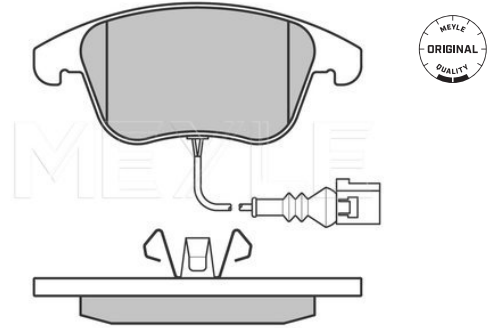

Brake pad set

025 243 3219/W

7N0 698 151

Notes

	incl. wear warning contact
Thickness [mm]	20.1
Thickness/Strength 1 [mm]	21.1
Height 2 [mm]	72
Height 1 [mm]	66.6
Height [mm]	66.6
Width [mm]	155.1
Warning Contact Length [mm]	155
Number of wear indicators [per axle]	1
Brake System	ATE with anti-squeak plate Front Axle

References

7N0 698 151

Application info

Alhambra II [710] [06/10-05/11]

Brake pad set

025 251 1720/W

7N0 698 151 C

Notes

	incl. wear warning contact
	Disc Brake
Thickness [mm]	20
Height [mm]	69.7
Width [mm]	175.2
Warning Contact Length [mm]	260
Number of wear indicators [per axle]	1
Brake System	TRW Front Axle