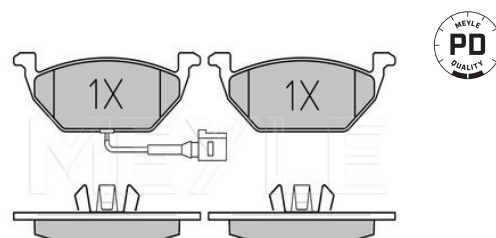

References

1J0 698 151 G	1K0 698 151 F
1K0 698 151 A	JZW 698 151

Application info

Ibiza V [6J1, 6J5, 6J8] [03/08-06/10]
Leon / Toledo [1M1, 1M2] [04/99-06/06]

Leon / Toledo / Altea [1P1, 5P2, 5P5] [03/04-05/10]