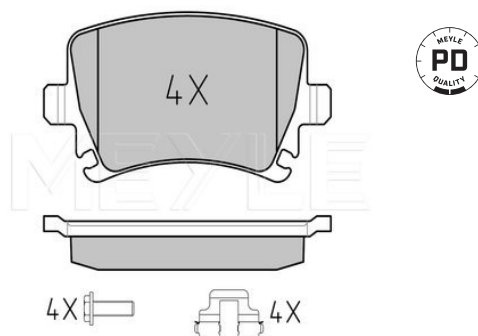

Brake pad set

025 239 1417/PD

1K0 698 451 G

Notes

Quality
Thickness [mm]
Height [mm]
Width [mm]
Brake System

prepared for wear indicator
PREMIUM
16.7
56
105.3
TRW
with anti-squeak plate
Rear Axle

References

1K0 698 451 G
1K0 698 451 K
8E0 698 451 J

8E0 698 451 L
JZW 698 451 D

Application info

Exeo (3R) (12/08-09/10)

Leon / Toledo / Altea (1P1, 5P2, 5P5) (03/04-05/10)

Brake pad set

025 244 8317/PD

3AA 698 451

Notes

Quality
Thickness [mm]
Height [mm]
Width [mm]
Brake System

not prepared for wear indicator
PREMIUM
17.2
56.3
105.5
TRW
with anti-squeak plate
Rear Axle