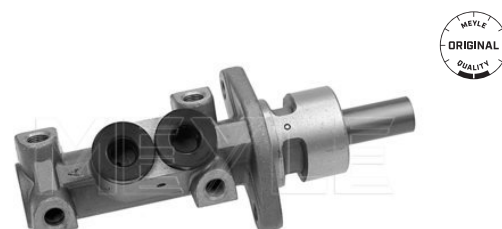

References

1H1 611 019 A	357 611 019
1H1 611 019 C