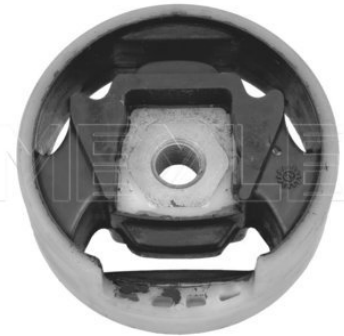

Engine mount

Notes

Rubber-metal Bearing
Upper
Rear

References

1K0 199 868
1K0 199 868 A
1K0 199 868 C

1K0 199 868 P
1K0 199 868 Q

Counterpart

100 199 0161
100 199 0161

Application info

Alhambra II (710) (06/10-05/11)

Leon / Toledo / Altea (1P1, 5P2, 5P5) (03/04-05/10)

100 199 0312
3C0 199 868 E