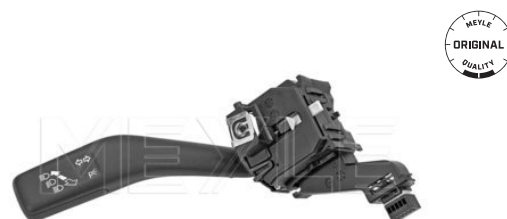

Notes

Black
with park light function
with headlight flasher
with light dimmer function
with indicator function

Number of Poles 4
Voltage [V] 12
for vehicles without cruise control