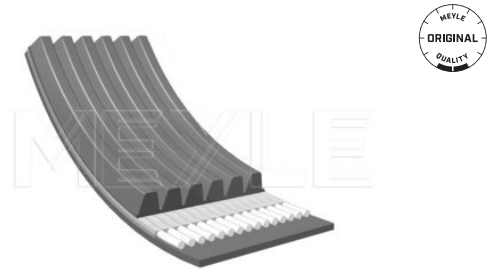

V-ribbed belt

050 006 0955

06F 903 137 L

Notes

Number of Ribs 6
Length [mm] 955

References

06F 903 137 L