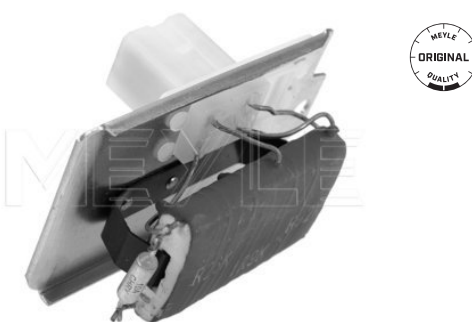

References

191 959 263