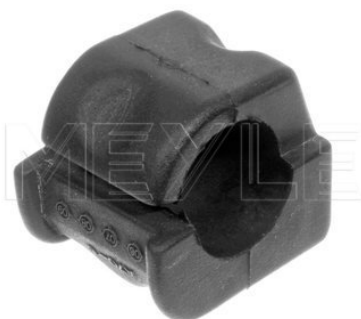

6X0 411 313

Mount, stabilizer

Application info

Arosa [6H] [05/97-06/04]

100 411 0041

6X0 411 313 A

Mount, stabilizer

Notes