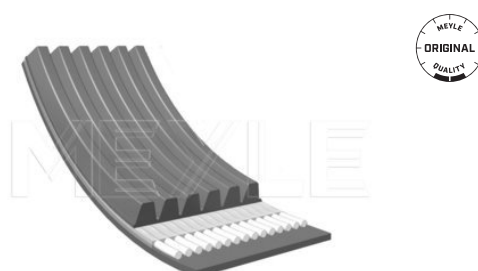

References

03G 903 137 B