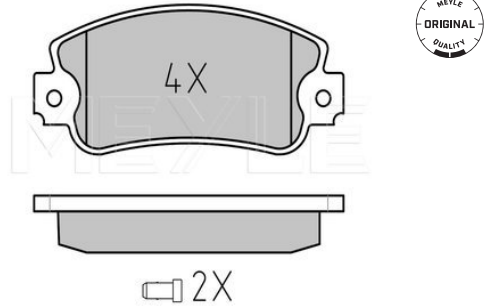

Brake pad set

025 209 5018/W

022 165 081 X

Notes

	incl. wear warning contact
Thickness [mm]	18
Height [mm]	47.3
Width [mm]	108.8
Number of wear indicators [per axle]	2
Brake System	Bendix with anti-squeak plate Front Axle

References

021 165 081 B	022 165 081 X

Application info

Ibiza I / Malaga [06/84-12/93]
Marbella [08/86-10/98]
Ronda [06/82-11/88]

Terra [01/87-12/96]
Marbella [08/86-10/98]
Terra [01/87-12/96]

Brake pad set

025 208 8917

191 698 151 E

Notes

	excl. wear warning contact
Thickness [mm]	17.3
Height [mm]	51.4
Width [mm]	137.9
Brake System	Kelsey-Hayes with anti-squeak plate Front Axle