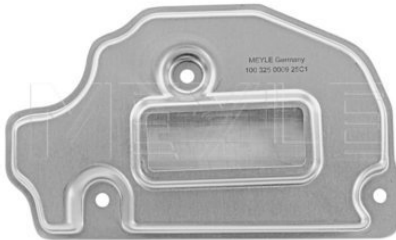

Hydraulic filter, A/T

Notes

Transmission Type
Transmission Type

Piece
without gasket / seal
AQ250
09G
Automatic Transmission,
6-speed

References

09G 325 429 A

Application info

Leon / Toledo / Altea (1P1, 5P2, 5P5) [03/04-05/10]

100 199 0129

1K0 199 262 AT