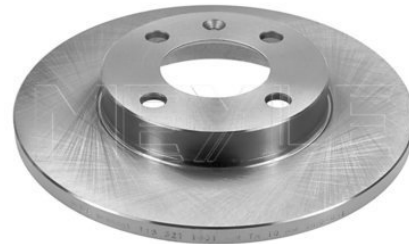

Wheel Bolt Bore Ø [mm]	13.6
	Solid
Centering Diameter [mm]	65
Minimum thickness [mm]	10
Outer diameter [mm]	239
Height [mm]	35.4
Bolt Hole Circle Ø [mm]	100
Brake Disc Thickness [mm]	12
Required quantity	2
Number of Holes	4
	Front Axle