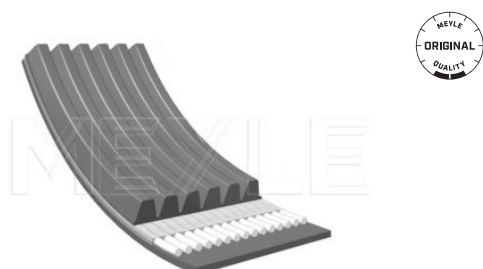

References

03C 260 849 A