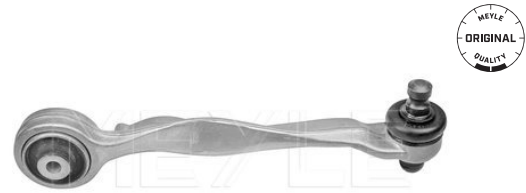

Control arm

116 050 0206

8E0 407 510 P

Notes

Length [mm]

with accessories
Aluminium
248
with rubber mounting
Control Arm
Front Axle Right
Upper
Rear