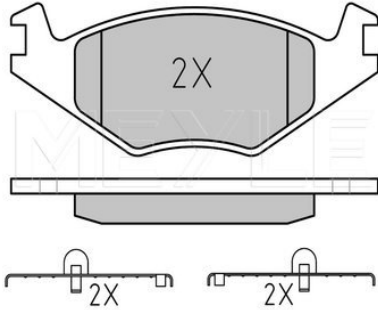

025 208 8715

191 698 151 L

Brake pad set

Notes

Thickness [mm]
Height 2 [mm]
Height 1 [mm]
Width [mm]
Brake System

excl. wear warning contact
15.3
49
51.4
137.9
Kelsey-Hayes
with anti-squeak plate
Front Axle

References

191 698 151 J

191 698 151 L

Application info

Ibiza II / III / Cordoba / Inca [02/93-06/03]

Toledo [05/91-03/99]

025 208 8719

1H0 698 151