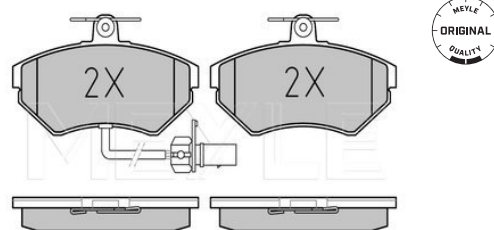

Notes

Thickness [mm]
Height [mm]
Width [mm]
Warning Contact Length [mm]
Number of wear indicators [per axle]
Brake System

incl. wear warning contact
19.6
69.4
118.9
196
2
TRW
with anti-squeak plate
Front Axle