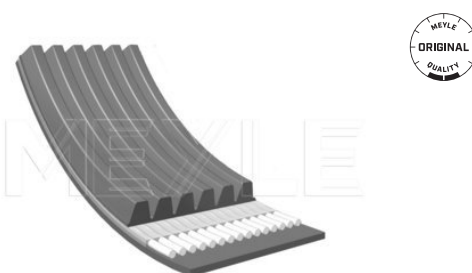

Notes

Number of Ribs 6
Length [mm] 745

References

036 145 933 M

Application info

Ibiza IV / Cordoba [02/02-11/09]

Leon [5F] [09/12--]

V-ribbed belt