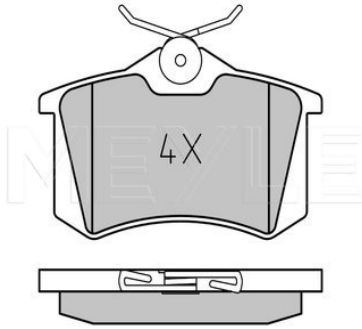

025 209 6115

1H0 698 451 F

Brake pad set

Notes

Thickness [mm]
Height [mm]
Width [mm]
Brake System

excl. wear warning contact
15.1
52.8
87.1
TRW
with anti-squeak plate
Rear Axle

References

191 698 451
191 698 451 A
1H0 698 451 C

1H0 698 451 E
1H0 698 451 F
1H0 698 451 H

Application info

Ibiza II / III / Cordoba / Inca [02/93-06/03]

Toledo [05/91-03/99]

025 209 6115/PD

1H0 698 451 F