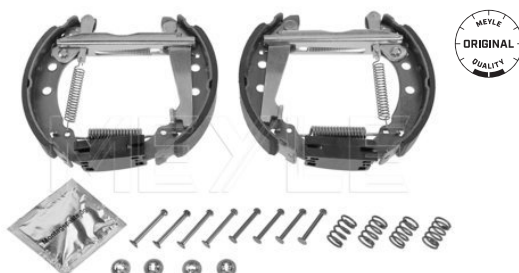

References

867 609 525
867 609 526
867 609 527

867 609 528
867 698 525
867 698 525 X

Application info

Arosa [6H] [05/97-06/04]

Ibiza II / III / Cordoba / Inca [02/93-06/03]

Toledo [05/91-03/99]