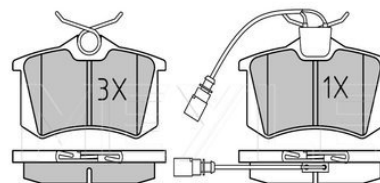

References

7M3 698 451	7M3 698 451 C
7M3 698 451 B	7M3 698 451 E

Application info

Alhambra I [7V8, 7V9] [04/96-03/10]

Brake pad set
025 235 5417/W

7M3 698 451 E

Notes

	incl. wear warning contact
Thickness [mm]	17.2
Height [mm]	52.8
Width [mm]	87.1
Warning Contact Length [mm]	205
Number of wear indicators [per axle]	1
Brake System	TRW with anti-squeak plate Rear Axle