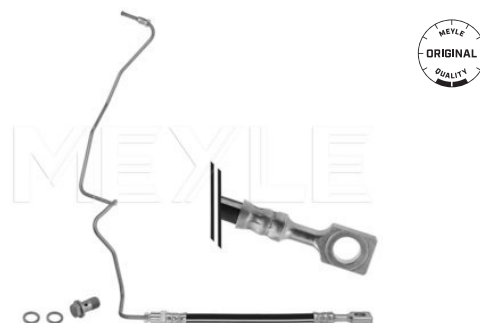

Counterpart

100 525 0055/S

Application info

Leon / Toledo [1M1, 1M2] [04/99-06/06]