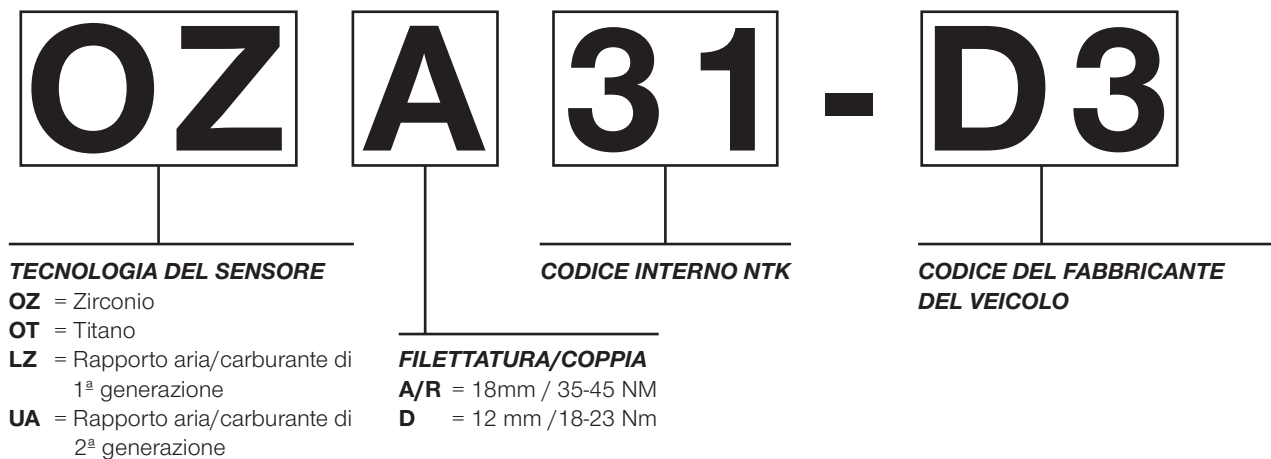

I // Come leggere il nostro numero del pezzo: Sensori di ossigeno