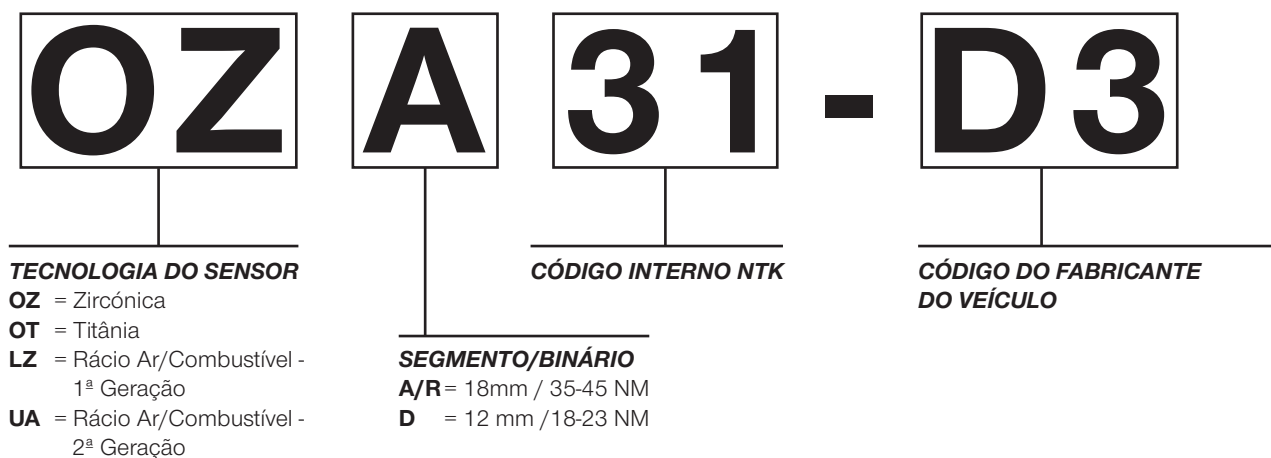

P // Como ler o nosso número de peça: Sensores de Oxigénio