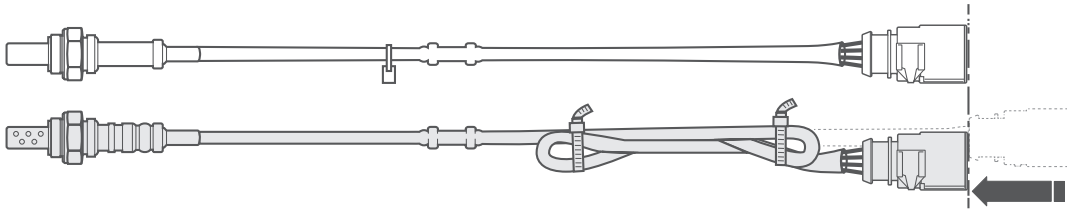

CONNECTOR CHANGE UPON SENSOR INSTALLATION

1

2

3

4

5A