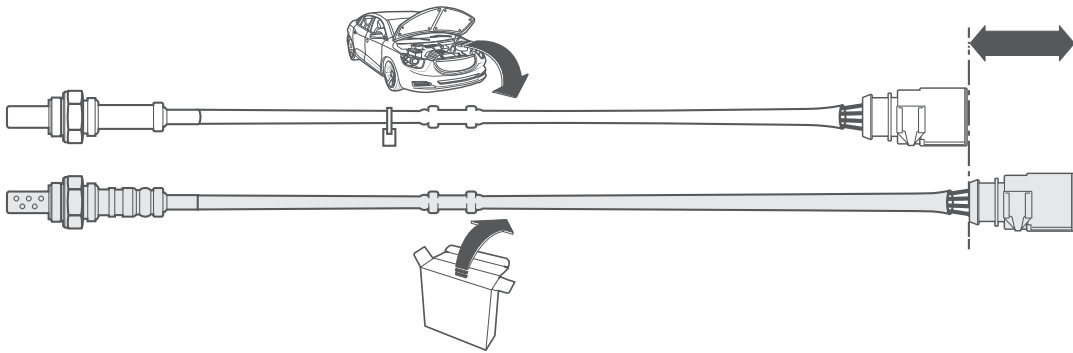

CONNECTOR CHANGE UPON SENSOR INSTALLATION

1

2

3

4

5A