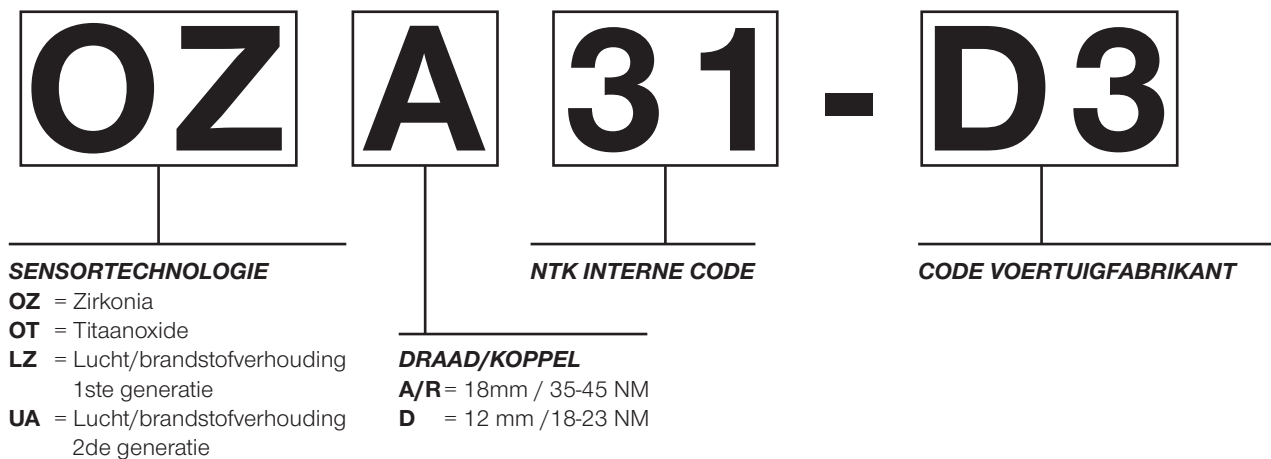

NL // Hoe moet ons onderdeelnummer worden gelezen: Zuurstofsensoren

---