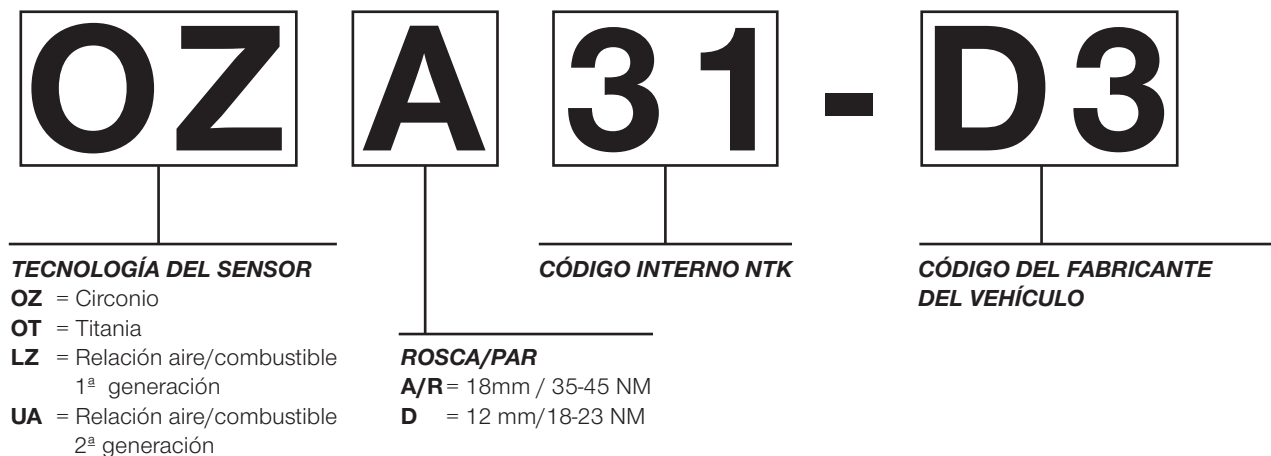

E // Cómo leer nuestros números de pieza: Sensores de oxígeno