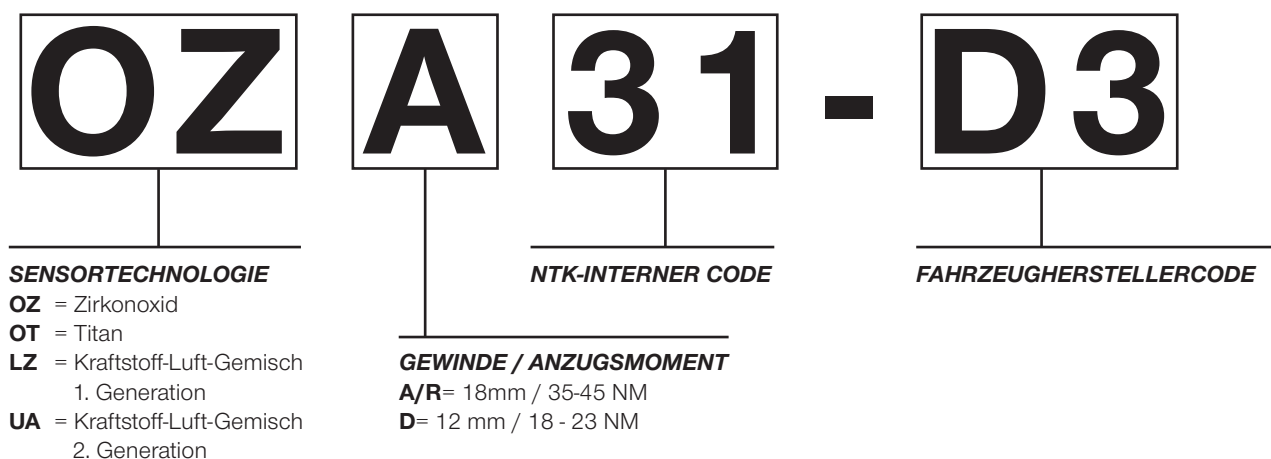

D // So lesen Sie unsere Teilenummern: Sauerstoffsensoren