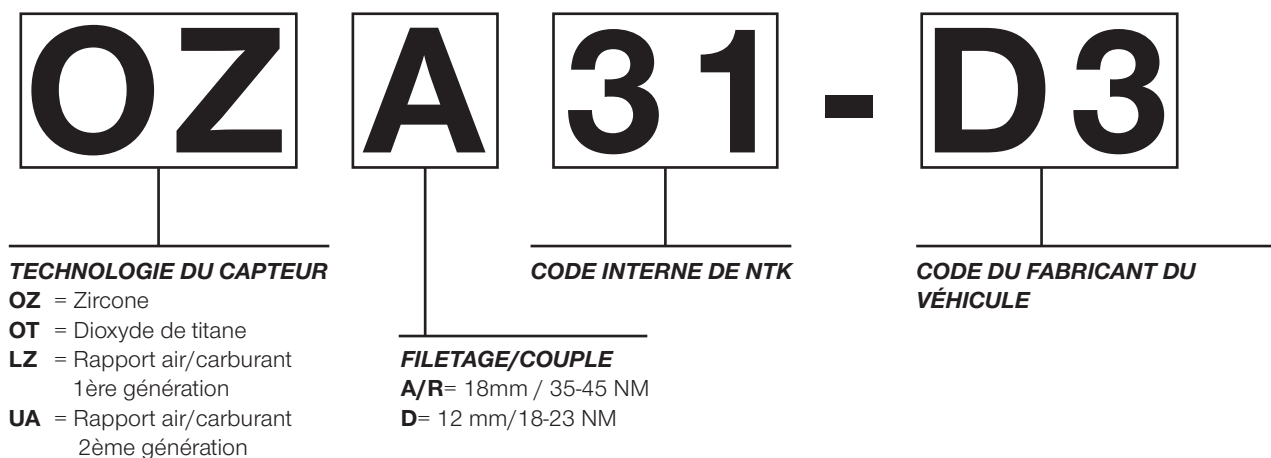

F // Comment lire notre numéro de pièce: Sondes d'oxygène