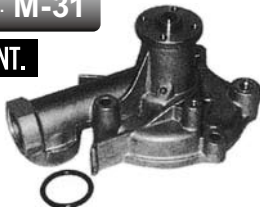

PARTS NO. (O.E.M)	KIT	CAR & MODEL		ENGINE cc	
MD-997430		GALANT	E-33A-39A	4G63	2000
-997622		(EXPORT MODEL)			
-972053		CHARIOT	N-33W-N-43W		
25100-33020					
'88.01~					

NPW NO. **M-31**

DISCONT.