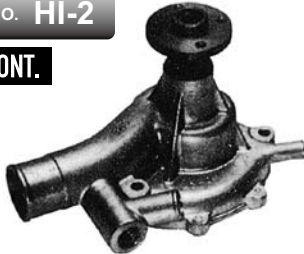

PARTS NO. (O.E.M)	KIT	CAR & MODEL		ENGINE cc	
16100-59017	TR-22	RANGER 23	HV-10-11-12-17-18	B	3000
'78~ '80				DIESEL	

NPW NO. **HI-3**