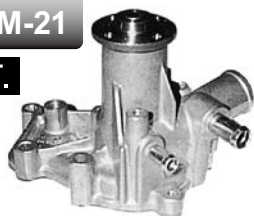

MITSUBISHI 4

NPW NO. **M-21**

DISCONT.