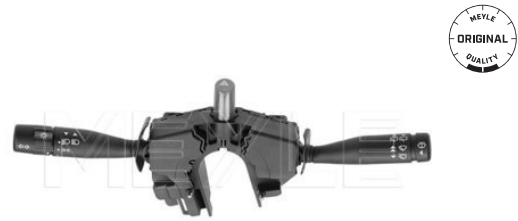

Column switch

714 890 0002 | MSW0076

Notes

Black
with hazard light system
function
with wipe interval function
with wipe-wash function
with headlight flasher
with light dimmer function
with indicator function

21
12
for vehicles with rear wind-
screen wiper

Number of Poles
Voltage [V]

References

1E00-66-120B

Application info

121 [JASM, JB5M] [03/96-04/03]

4