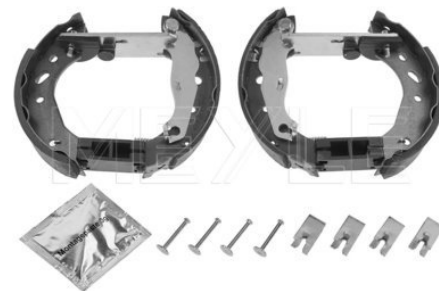

#### Notes

	with lever with accessories without wheel brake cylinder Pre-assembled
Diameter [mm]	180
Width [mm]	32
Brake System	Lucas Girling Rear Axle