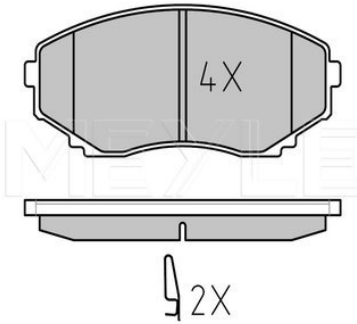

025 235 1516/W | MBP0368

Brake pad set

Notes

Thickness [mm]	16
Height [mm]	60.2
Width [mm]	139
Number of wear indicators [per axle]	2
Brake System	Sumitomo with anti-squeak plate Front Axle

References

CBZ2-33-22Z	LCY1-33 23Z
LBZ1-33-23Z	S4YK-33-23Z
LBZ2-33-23Z	S4YK-332-3ZA
LBZ23-32-3ZA	

Application info

MPV [LV] [03/95-09/99]

MPV [LW] [09/99-02/06]