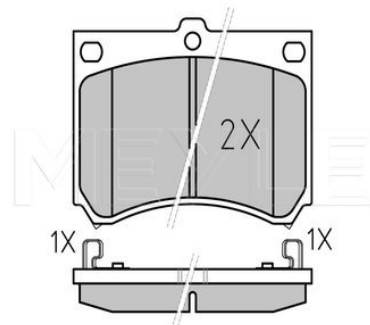

025 215 3915 | MBP0151

Brake pad set

Notes

Thickness [mm]
Height [mm]
Width [mm]
Number of wear indicators [per axle]
Brake System

with acoustic wear warning
14.3
71.1
91.6
2
Sumitomo
with anti-squeak plate
Front Axle

References

B0YW-33-23Z
B0YW-33-23ZA
B0YW-33-23ZB
B0YW-33-23ZC
B0YW-33-28Z
B0YW-33-28ZA
B4Y5-33-29Z
BCYW-33-29Z
BRY4-33-23Z
BRY4-33-23Z9A
BRY4-33-23ZA
BRY4-33-28Z
BRY5-33-23Z
BRY5-33-23ZA
BRY5-33-28ZA

Application info

323 [BA] [05/94-09/98]
323 [BG] [04/87-09/00]

MX-3 [07/91-10/97]