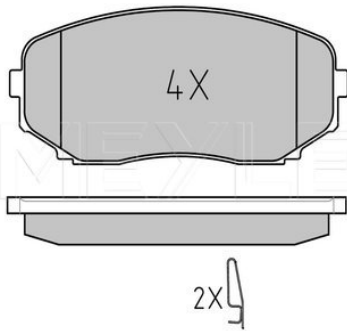

025 245 8217/W | MBP0634

Brake pad set

Application info

6 (GH) [08/07--]

025 255 4014 | MBP1723

Brake pad set

Notes

Thickness [mm]	with acoustic wear warning
Height [mm]	14.4
Width [mm]	43
Number of wear indicators [per axle]	104.5
Brake System	4
	AKEBONO
	with anti-squeak plate
	Rear Axle

References

K0Y1-26-48Z	K0Y1-26-48ZC
K0Y1-26-48ZA	

Application info

CX-5 (KE) [11/11--]

025 245 4417/W | MBP0621

Brake pad set

Notes

Thickness [mm]	with acoustic wear warning
Height [mm]	17.5
Width [mm]	58
Number of wear indicators [per axle]	139
Brake System	2
	Sumitomo
	with anti-squeak plate
	Front Axle

References

EHY2-33-28Z	L2Y6-33-23Z
EHY4-33-28Z	L2Y6-33-28Z

Application info

CX-7 (ER) [10/07--]

CX-9 (TB) [01/07--]