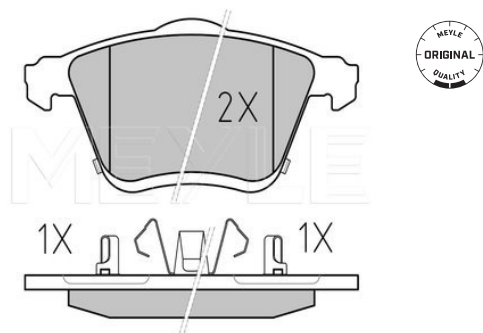

Brake pad set

025 240 0218/W | MBP0499

Notes

Thickness [mm]	18.6
Height [mm]	72.9
Width [mm]	155.2
Number of wear indicators [per axle]	2
Brake System	ATE with anti-squeak plate Front Axle

References

GPYA-33-23ZB	GPYA-33-23ZF
GPYA-33-23ZC	GPYA-33-23ZG