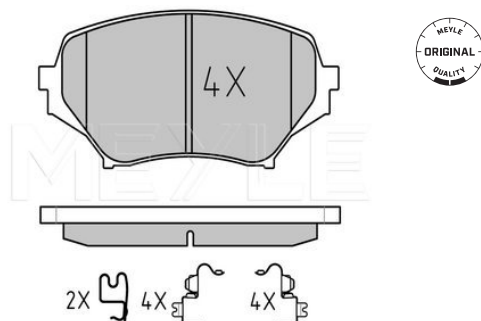

Brake pad set

025 242 9714/W | MBP0561

Notes

Thickness [mm]	with acoustic wear warning
Height [mm]	14.4
Width [mm]	58.4
Number of wear indicators [per axle]	123
Brake System	2
	Advics
	with anti-squeak plate
	Front Axle

References

NFY7-33-23Z	NFY7-33-28Z
NFY7-33-23Z	NFY7-33-28ZA
NFY7-33-23ZA	NFY7-33-28ZB
NFY7-33-23ZB	NFY7-33-28ZC

Application info

MX-5 [NC] [03/05--]

Brake pad set

025 242 9813/W | MBP0562

Notes

Thickness [mm]	with acoustic wear warning
Height [mm]	13.8
Width [mm]	45
Number of wear indicators [per axle]	99.2
Brake System	2
	Sumitomo
	with anti-squeak plate
	Rear Axle