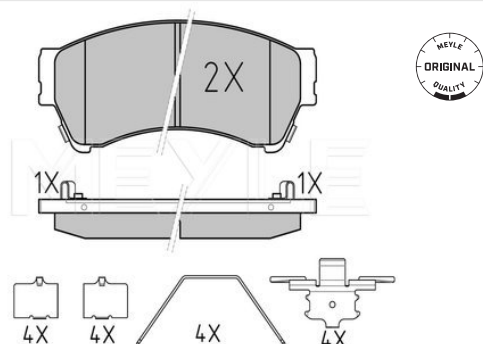

References

GSYD-33-23Z	GSYD-33-28ZA
GSYD-33-23ZA