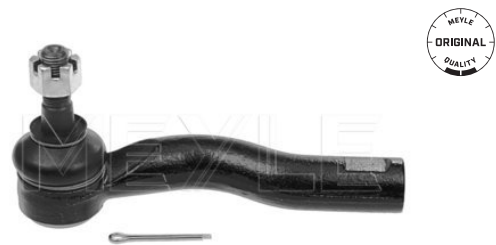

Counterpart

35-16 020 0033 | MTE0388

Application info

6 (GG, GY) (06/02-12/07)

Tie rod end

35-16 020 0020/HD | MTE0733HD

Notes

Thread Measurement 2	M14x1,5
Thread Measurement 1	M12x1,25
Length [mm]	100
	Front Axle Right
	Front Axle Left

Reinforced Version