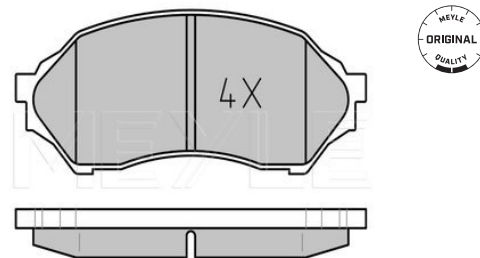

References

BJYD-33-23Z	BJYM-33-23Z
BJYD-33-28Z	BJYM-33-28Z