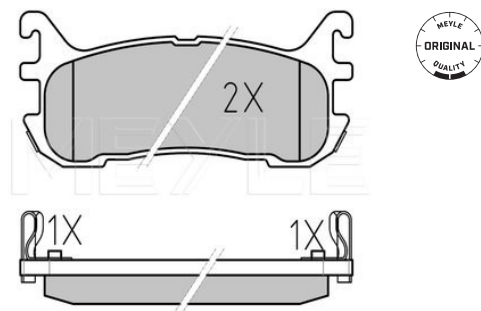

References

BCYC-26-43Z NAY5-26-43ZA
BCYF-26-43Z NAY5-26-43ZB
F7CZ-22-00AA NAY5-26-48Z
F7CZ-22-00CA NAY5-26-48ZA
N0Y6-26-48Z NCY1-26-43Z
N0Y8-26-43Z NCY5-26 43Z
N0Y8-26-43ZA NCY5-26-43ZA
NAY5-26-43Z