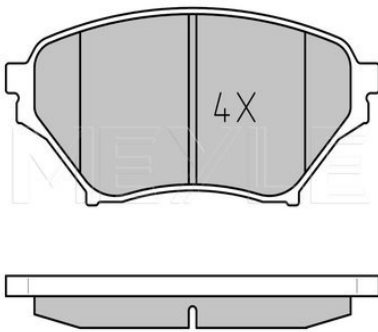

025 238 6316/W | MBP0459

Brake pad set

Notes

Thickness [mm]
Height [mm]
Width [mm]
Number of wear indicators [per axle]
Brake System

with acoustic wear warning
16
58.5
123
2
Sumitomo
with anti-squeak plate
Front Axle

References

N0Y3-33-28Z
N0Y7-33-28Z

N0Y9-33-23Z

Application info

MX-5 [NB] [01/98-10/05]