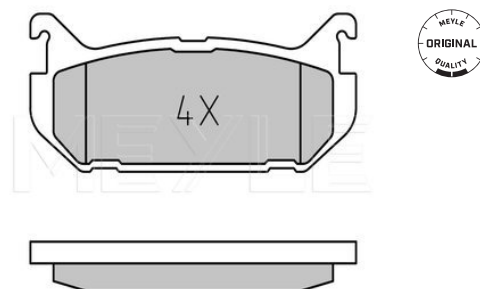

References

G5Y5-26 43Z	G5Y6-26 48Z
G5Y5-26 43ZA	G5Y6-26 48ZA
G5Y6-26-43Z	GAYE-26 43B
G5Y6-26 43ZA	GAYE-26-43ZA
G5Y6-26 43ZB	GAYE-26-43ZB
G5Y6-26 43ZC	GAYE-26-43ZC