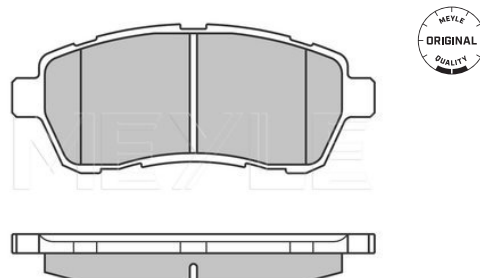

Brake pad set

025 242 8316/PD | MBP0555PD

Application info

2 [DE] (10/07--)

Brake pad set

025 242 8316/W | MBP0556

Notes

	with acoustic wear warning
Thickness [mm]	16.5
Height [mm]	51.7
Width [mm]	125.6
Number of wear indicators [per axle]	2
Brake System	TRW with anti-squeak plate Front Axle

References

DFY1-33-28Z   DFY1-332-8ZA