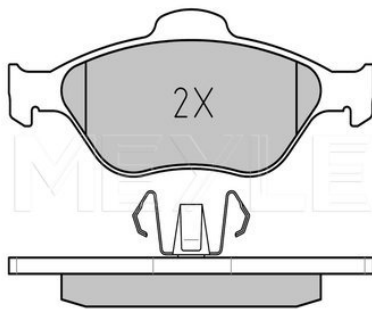

Brake pad set

Notes

Quality	excl. wear warning contact PREMIUM
Thickness [mm]	18.8
Height 2 [mm]	58.2
Height 1 [mm]	61
Width 2 [mm]	151.3
Width 1 [mm]	150.1
Brake System	ATE with anti-squeak plate Front Axle