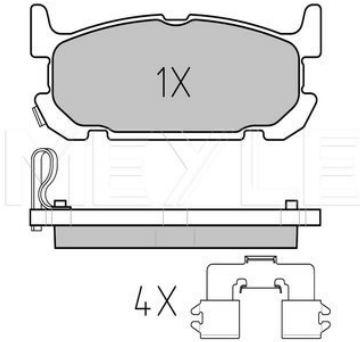

025 240 2913/W | MBP0506

Brake pad set

Notes

Thickness [mm]
Height [mm]
Width [mm]
Number of wear indicators [per axle]
Brake System

with acoustic wear warning
13.3
42.7
102.1
1
Akebono
with anti-squeak plate
Rear Axle

References

N0Y9-26-43ZC
NCY3-26-43Z
NCY3-26-43ZA

NCY32-64-8ZA
NOY7-264-8ZB

Application info

MX-5 [NB] [01/98-10/05]