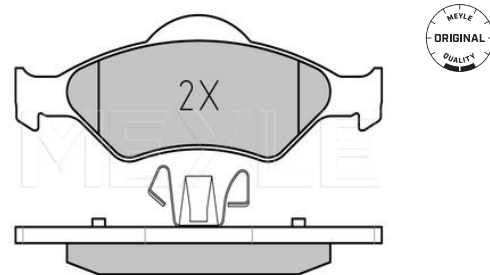

References

1E12-33-23Z

Application info

121 (JASM, JBSM) [03/96-04/03]