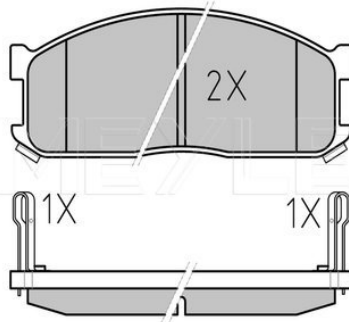

025 200 0215/W | MBP0001

Brake pad set

Notes

Thickness [mm]	15
Height [mm]	52.1
Width [mm]	133.1
Number of wear indicators [per axle]	2
Brake System	Akebono with anti-squeak plate Front Axle

References

S083-49-280	S660-49-280A
S083-49-280A	SE96-33-28Z
S231-49-280	SE96-33-28Z9A
S231-49-280A	SE96-33-28ZA
S2YA-33 23Z	SF04-33-28Z
S2YA-33 28Z	SF04-33-28Z9A

Application info

E 2000, 2200 [01/83-09/04]

E 2000, 2200 [01/83-09/04]