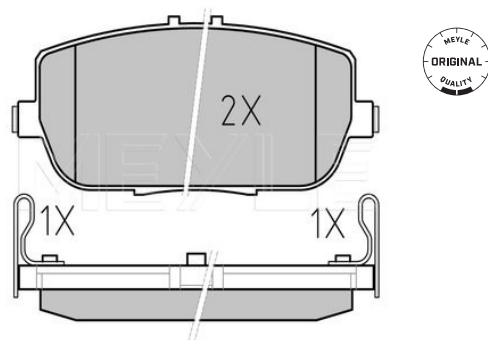

References

NFY7-24-46Z	NFY7-26-48Z
NFY7-26-43Z	NFY7-26-43Z

Application info

MX-5 [NC] [03/05--]