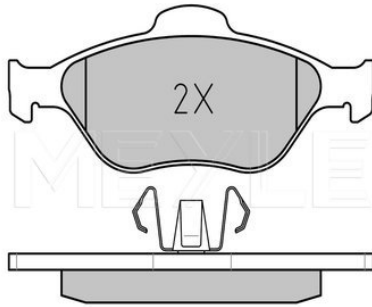

**Application info**

 121 [DB] [11/90-05/97]  
 323 [BA] [05/94-09/98]

 323 [BG] [04/87-09/00]  
 Demio [08/98-07/03]

025 236 0418 | MBP0403

Brake pad set

Notes

Thickness [mm]	18.8
Height 2 [mm]	58.2
Height 1 [mm]	61
Width 2 [mm]	151.3
Width 1 [mm]	150.1
Brake System	ATE with anti-squeak plate Front Axle