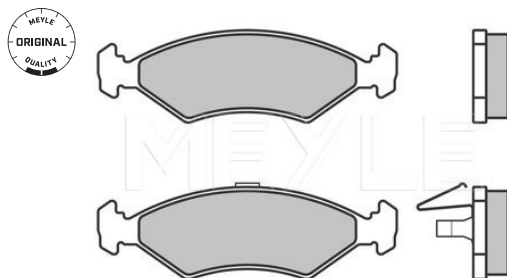

025 231 0315 | MBP0263

Brake pad set

Notes

Thickness [mm]
Height [mm]
Width 2 [mm]
Width 1 [mm]
Brake System

not prepared for wear indicator
16.8
46.5
150.2
151.3
ATE
with anti-squeak plate
Front Axle

References

1E06-33-23Z