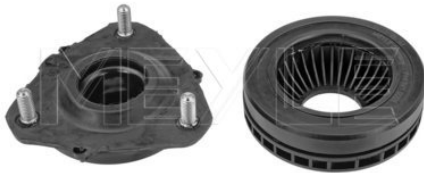

714 125 0001/S | MCX0327

Repair kit, strut mount

Notes

with anti-friction bearing
Front Axle

References

D350-34-28XB D032-34-380A
D350-34-28XC D032-34-380B
D032-34-380

Parts list

714 125 0001 | MSM0177 Strut mount

Application info

2 (DY) [02/03--]