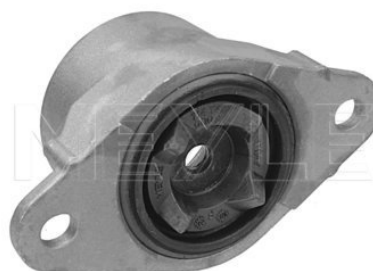

Strut mount

714 741 0003 | MSM0193

Notes

with ball bearing
Rear Axle

References

DD32-28-70XD

Application info

2 (DY) (02/03--)

Strut mount

714 125 0001 | MSM0177

Notes

without ball bearing
Front Axle