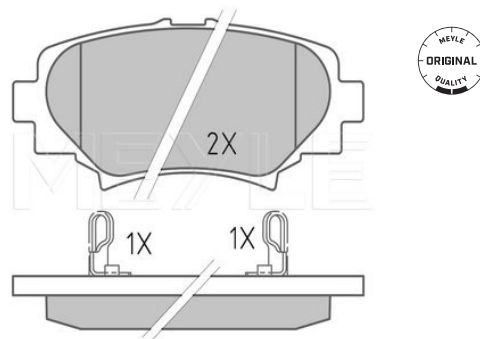

Brake pad set

025 258 7814 | MBP1619

Notes

Thickness [mm]	13.8
Height [mm]	44.8
Width [mm]	101.5
Number of wear indicators [per axle]	2
Brake System	AKEBOND with anti-squeak plate Rear Axle

References

B4Y0-26-4BZA	B4Y0-26-4BZB