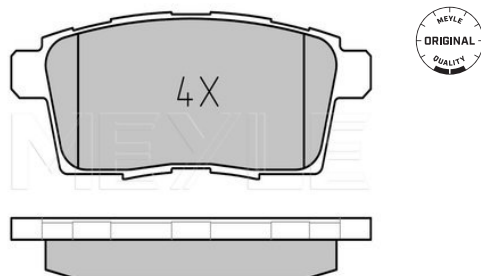

not prepared for wear indicator  
 Thickness [mm] 17.7  
 Height [mm] 47.1  
 Width [mm] 110.6  
 Brake System Akebono with anti-squeak plate Rear Axle

**References**

EHY4-26-43Z EHY5-26 43ZA  
 EHY4-26-48Z L2Y7-26-43Z