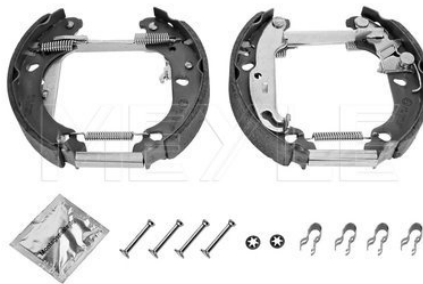

714 533 0001/K | MBS0289

Brake shoe kit

Notes

Diameter [mm]
Width [mm]
Brake System

without wheel brake cylinder
with lever
with spring
Pre-assembled
180
32
Lockheed
Rear Axle

References

4S51-2200-BB

YS51-2200-AB

Application info

121 (JASM, JBSM) [03/96-04/03]