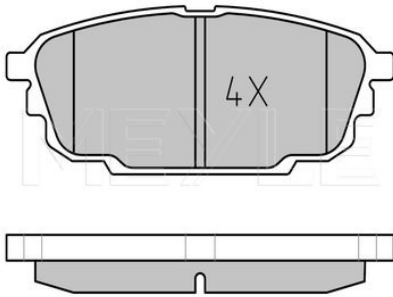

025 234 9016 | MBP0360

Brake pad set

Application info

323 [BJ] (05/98-05/04)

025 236 9713 | MBP0418

Brake pad set

Notes

Thickness [mm]
Height [mm]
Width [mm]
Brake System

not prepared for wear indicator
13.5
39
100.6
Mando
with anti-squeak plate
Rear Axle

References

BKYT-26-43ZB

BKYT-26-48ZB

Application info

323 [BJ] (05/98-05/04)

626 [GF, GW] (05/97-10/02)