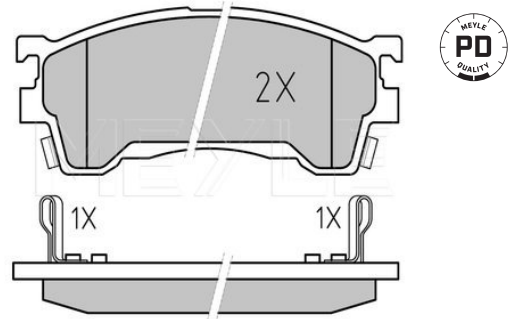

Notes

Quality	with acoustic wear warning
Thickness/Strength 2 [mm]	PREMIUM
Thickness/Strength 1 [mm]	15.5
Height [mm]	16.5
Width [mm]	51.5
Number of wear indicators [per axle]	131.6
Brake System	2
	SUMITOMO
	with anti-squeak plate
	Front Axle