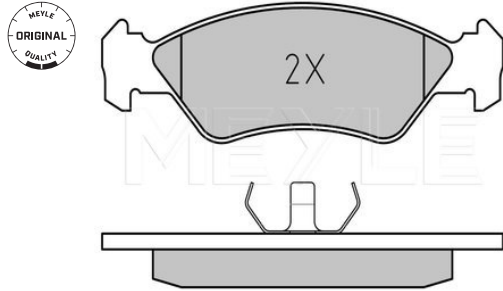

025 212 0217 | MBP0092

Brake pad set

Notes

Thickness [mm]
Height [mm]
Width [mm]
Brake System

not prepared for wear indicator
17.5
44.4
141.3
ATE
with anti-squeak plate
Front Axle

References

1E03-33-23Z
1E03-33-23ZA

1E03-33-23ZB

Application info

121 [JASM, JBSM] [03/96-04/03]