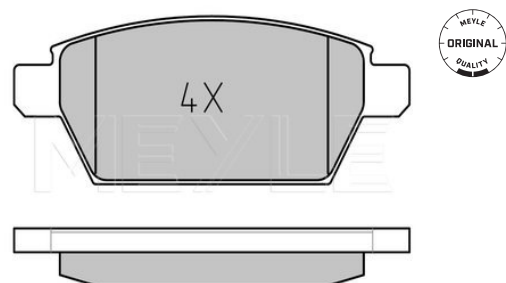

References

GPYB-26-43Z	GPYB-26-48Z