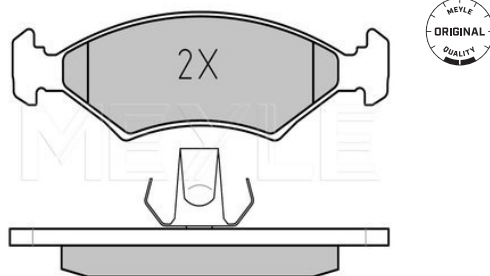

Brake pad set

025 231 0315 | MBP0263

Application info

121 (JASM, JBSM) [03/96-04/03]

Brake pad set

025 207 5318 | MBP0035

Notes

Thickness [mm]
Height [mm]
Width 2 [mm]
Width 1 [mm]
Brake System

not prepared for wear indicator
17.3
46.5
151.3
150.2
ATE
with anti-squeak plate
Front Axle

References

1E06-33-23Z   1E06-33-23ZB
1E06-33-23ZA

Application info

121 (JASM, JBSM) [03/96-04/03]

Brake pad set

025 232 0018 | MBP0286

Notes

Thickness [mm]
Height 2 [mm]
Height 1 [mm]
Width 2 [mm]
Width 1 [mm]
Brake System

not prepared for wear indicator
18.2
51.7
54
151.5
150.1
ATE
with anti-squeak plate
Front Axle