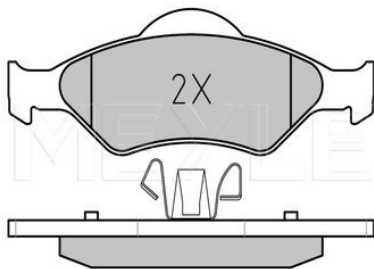

**Brake pad set**

**Notes**

Quality  
Thickness [mm]  
Height 2 [mm]  
Height 1 [mm]  
Width 2 [mm]  
Width 1 [mm]  
Brake System

not prepared for wear indicator  
PREMIUM  
18.2  
51.7  
54  
151.5  
150.1  
ATE  
with anti-squeak plate  
Front Axle