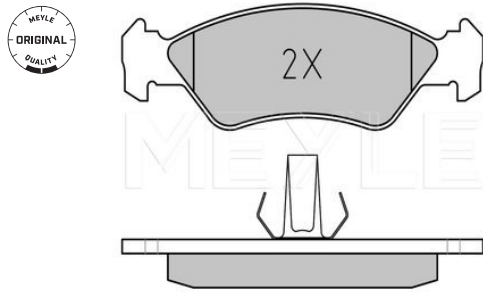

025 231 0217 | MBP0262

Brake pad set

Notes

Thickness [mm]
Height [mm]
Width [mm]
Brake System

not prepared for wear indicator
17.5
44.4
141.3
ATE
with anti-squeak plate
Front Axle

References

1E03-33-23Z
1E03-33-23ZA

1E03-33-23ZB

Application info

121 [JASM, JBSM] [03/96-04/03]