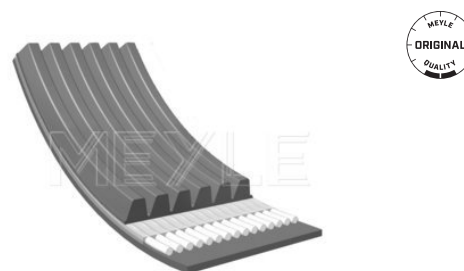

References

03D 145 933 AH 024 413 294 DL
03E 260 849 A 044 903 137 R
03E 260 849 B