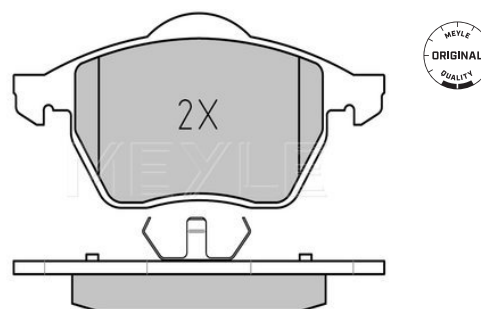

References

800 698 151 A
800 698 151 C

800 698 151 F

Application info

Passat [3B_] [08/96-08/05]