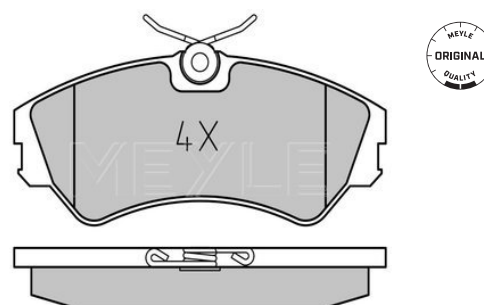

Brake pad set

025 206 5217/PD

701 698 151 A

Application info

Transporter IV (07/90-04/03)

Brake pad set

025 201 2419

701 698 151 C

Notes

	excl. wear warning contact
	Fist-type Caliper
Thickness [mm]	19
Height [mm]	54.8
Width [mm]	129.7
Brake System	TRW with anti-squeak plate Front Axle