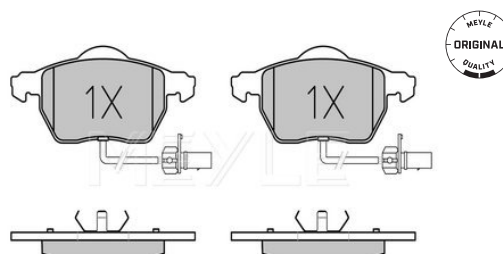

Notes

Thickness [mm]	incl. wear warning contact
Height [mm]	19.5
Width 2 [mm]	74
Warning Contact Length [mm]	156.4
Width 1 [mm]	200
Number of wear indicators [per axle]	156.3
Brake System	2
	ATE
	with anti-squeak plate
	Front Axle