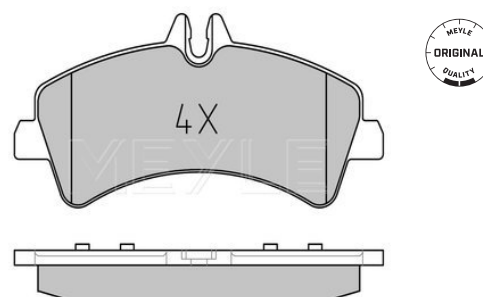

Brake pad set

025 291 9019/PD

2EO 698 451

Application info

Crafter (04/06-07/11)

Brake pad set

025 292 1720

2EO 698 451 A

Notes

Thickness [mm]	prepared for wear indicator
Height [mm]	20.8
Width [mm]	78.1
Brake System	164.9
	Bosch
	with anti-squeak plate
	Rear Axle

References

2EO 698 451 A	2EO 698 451 B

Application info

Crafter (04/06-07/11)

Brake pad set

025 292 1720/PD

2EO 698 451 B

Notes

Quality	prepared for wear indicator
Thickness [mm]	PREMIUM
Height [mm]	20.8
Width [mm]	78.1
Brake System	164.9
	Bosch
	with anti-squeak plate
	Rear Axle