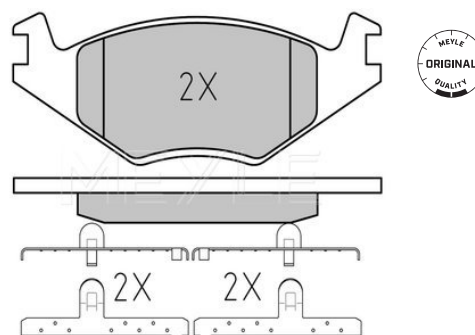

Application info

Caddy I [14] [08/82-07/92]
Golf I [17, 155] [04/74-04/93]
Golf II [19E] [08/83-12/92]
Golf III [1H1, 1H5, 1E7] [08/91-06/02]
Jetta I [16] [08/78-02/84]
Jetta II [19E] [01/84-07/92]

Passat [32/33] [05/73-07/80]
Passat [32B] [08/80-07/88]
Passat [35i] [02/88-05/97]
Scirocco [53] [02/74-07/80]
Scirocco [53B] [08/80-07/92]
Vento [11/91-09/98]