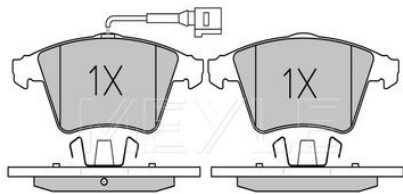

025 237 4618/W

7HO 698 151 A

Brake pad set

Notes

Thickness/Strength 2 [mm]
Thickness/Strength 1 [mm]
Height 2 [mm]
Height 1 [mm]
Width 2 [mm]
Width 1 [mm]
Number of wear indicators [per axle]
Brake System

incl. wear warning contact
17.6
18
75.2
73.5
156.2
155
1
ATE
with anti-squeak plate
Front Axle

References

7HO 698 151 A

Application info

Transporter V [04/03-11/09]

025 236 9217/PD

7LO 698 151 H