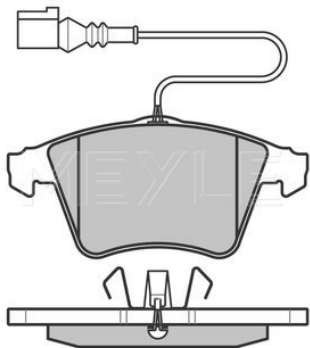

References

7L6 698 151 F

Application info

Touareg [7LA, 7L6, 7L7] [10/02-05/10]

025 237 4719/W

7L6 698 151 F

Notes

Thickness [mm]
Height 2 [mm]
Height 1 [mm]
Width 2 [mm]
Warning Contact Length [mm]
Width 1 [mm]
Number of wear indicators [per axle]
Brake System