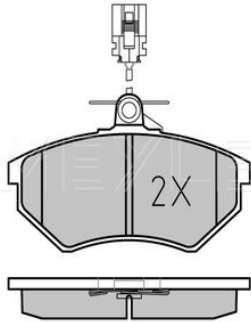

Brake pad set

Notes

Thickness [mm]
Height [mm]
Width [mm]
Number of wear indicators [per axle]
Brake System

incl. wear warning contact
18.8
69.5
118.8
2
TRW
with anti-squeak plate
Front Axle

References

357 698 115 C

Application info

Golf III (1H1, 1H5, 1E7) [08/91-06/02]

Vento [11/91-09/98]

3