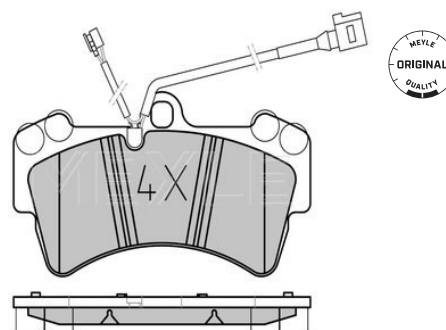

Brake pad set

025 236 9317

7L0 698 151 J

Notes

Thickness [mm]
Height [mm]
Width [mm]
Brake System

prepared for wear indicator
16.5
106.5
190.2
Brembo
with anti-squeak plate
Front Axle

References

7L0 698 151 A
7L0 698 151 C
7L0 698 151 E
7L0 698 151 G
7L0 698 151 J

7L0 698 151 P
7L0 698 151 R
7L6 698 151 A
7L6 698 151 D

Application info

Touareg [7LA, 7L6, 7L7] [10/02-05/10]

Brake pad set

025 236 9317/PD

7L0 698 151 J

Notes

Quality
Thickness [mm]
Height [mm]
Width [mm]
Number of wear indicators [per axle]
Brake System

prepared for wear indicator
PREMIUM
16.5
106.5
190.2
2
Brembo
with anti-squeak plate
Front Axle

References

7L0 698 151 A
7L0 698 151 C
7L0 698 151 E
7L0 698 151 G
7L0 698 151 J

7L0 698 151 P
7L0 698 151 R
7L6 698 151 A
7L6 698 151 D