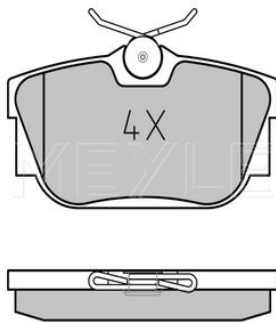

Brake pad set

Notes

Thickness [mm]
Height [mm]
Width [mm]
Brake System

excl. wear warning contact
16.4
51.2
94.8
TRW
with anti-squeak plate
Rear Axle

References

700 698 451 B
700 698 451 J

Application info

Transporter IV (07/90-04/03)

3