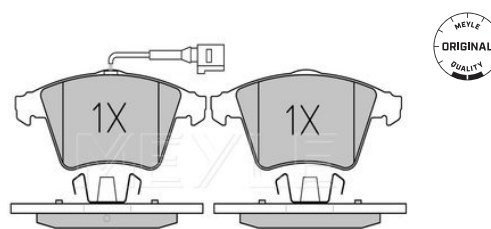

Brake pad set
025 237 4619/W

7HD 698 151

Notes

	incl. wear warning contact
Thickness/Strength 2 [mm]	18.7
Thickness/Strength 1 [mm]	20.1
Height 2 [mm]	75.2
Height 1 [mm]	73.5
Width 2 [mm]	156.2
Warning Contact Length [mm]	195
Width 1 [mm]	155
Number of wear indicators [per axle]	1
Brake System	ATE with anti-squeak plate Front Axle