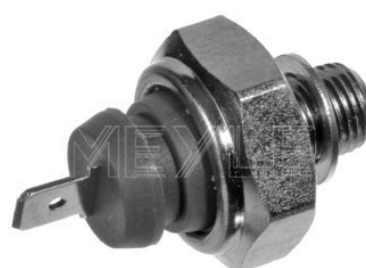

Oil pressure switch

114 820 0004

060 919 031

Application info

Golf V (1K1, 1K5, 5M1) (10/03-05/09)
Passat (3C_) (03/05-10/11)

Touran (1T1, 1T2) (02/03-05/10)

Oil pressure switch

100 919 0030

028 919 081 H

Notes

	Red with seal Lock
Pressure to [bar]	0.3
Pressure from [bar]	0.15
Spanner Size	24
Thread Size	M10 x 1,0
Number of Poles	1

References

028 919 081 D	056 919 081 C
028 919 081 H