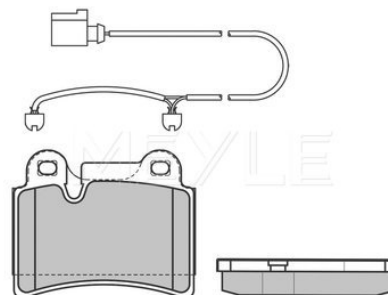

References

7L6 698 451 B

Application info

Touareg [7LA, 7L6, 7L7] [10/02-05/10]

Touareg [7P5] [01/10--]