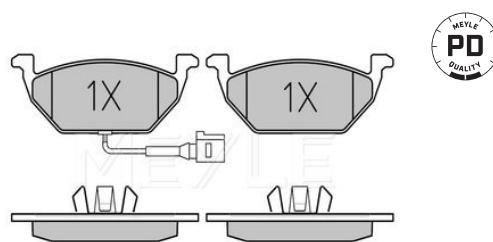

Brake pad set

025 231 3119/PD

1J0 698 151 G

Notes

Quality	incl. wear warning contact
Thickness [mm]	PREMIUM
Height [mm]	19.2
Width [mm]	54.7
Warning Contact Length [mm]	146
Number of wear indicators [per axle]	145
Brake System	1
	Kelsey-Hayes
	with anti-squeak plate
	Front Axle