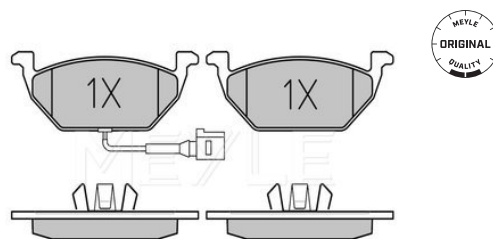

Notes

Thickness [mm]	incl. wear warning contact
Height [mm]	19.2
Width [mm]	54.7
Warning Contact Length [mm]	146
Number of wear indicators [per axle]	145
Brake System	1
	Kelsey-Hayes
	with anti-squeak plate
	Front Axle