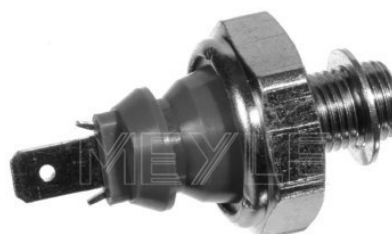

Oil pressure switch
114 820 0001
036 919 081 D
Notes

	Green
	Lock
Pressure to [bar]	0.6
Pressure from [bar]	0.3
Spanner Size	24
Thread Size	M10 x 1,0
Number of Poles	1

References

036 919 081 A	036 919 081 D
036 919 081 B	06A 919 081 C