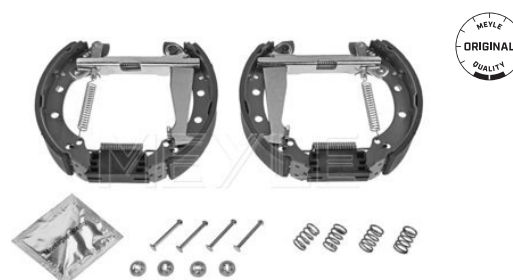

Brake shoe kit

114 533 0003/K

1H0 609 526 D

Notes

Diameter [mm]
Width [mm]

with lever
with accessories
without wheel brake cylinder
Pre-assembled
200
40
Rear Axle

References

1H0 609 525	1H0 609 528 D
1H0 609 525 D	357 609 528
6Q0 609 525 A	6Q0 609 528 A
6Q0 609 525 B	6Q0 609 528 B
6Y0 609 525 A	6Y0 609 528 A
811 609 525 E	1H0 698 071
1H0 609 526	431 698 071 E
1H0 609 526 D	1H0 698 520 X
6Q0 609 526 A	6R0 698 520 X
6Q0 609 526 B	1H0 698 525
6Y0 609 526 A	6Q0 698 525
811 609 526 E	6Q0 698 525 A
1H0 609 527	6Q0 698 525 AX
1H0 609 527 D	6Q0 698 525 B
357 609 527	6R0 698 525 A
6Q0 609 527 A	6R0 698 525 AX
6Q0 609 527 B	6U0 698 525
6Y0 609 527 A	6U0 698 525 A
1H0 609 528	

3

Application info

Caddy II (9K9, 9K9B, 9U7) (11/95-01/04)
Fox/Lupo Z51 (10/03--)
Golf III (1H1, 1H5, 1E7) (08/91-06/02)
Lupo (09/98-07/05)
Passat (35I) (02/88-05/97)
Polo (6K_) (11/95-07/02)

Polo (6N_) (10/94-10/01)
Polo (6R_) (06/09-01/11)
Polo (9N_) (10/01-11/09)
UP (12/11--)
Vento (11/91-09/98)

Brake shoe kit

114 042 0701

1J0 698 525 B

Notes

Diameter [mm]
Width [mm]

without spring
with lever
230
32
Rear Axle