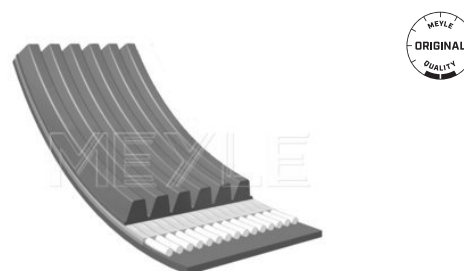

References

036 145 933 AG 030 903 137 AA
04E 145 933 C 030 903 137 K
04E 145 933 G