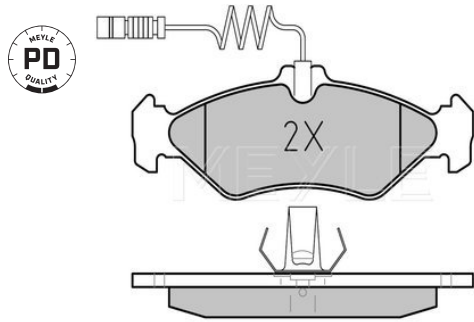

025 216 2117/PD

200 698 451 D

Brake pad set

Notes

Quality
Thickness [mm]
Height [mm]
Width [mm]
Brake System

with integrated wear sensor
PREMIUM
17
50
141.4
ATE
with anti-squeak plate
Rear Axle

References

200 698 451 A
200 698 451 C

200 698 451 D

Application info

LT II (05/96-07/06)

025 291 9019

2E0 698 451