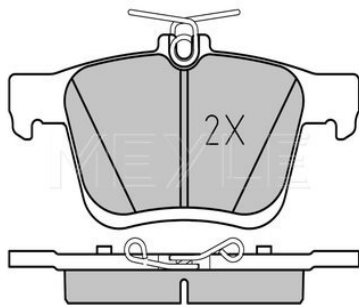

Brake pad set

Notes

Quality
Thickness [mm]
Height 2 [mm]
Height 1 [mm]
Width [mm]
Brake System

not prepared for wear indicator
PREMIUM
16.2
61.2
56.2
123
ATE
with anti-squeak plate
Rear Axle

References

3Q0 698 451
5Q0 698 451
5Q0 698 451 C

8V0 698 451
8V0 698 451 A

Application info

Golf VII (08/12--)

Touran II (09/15--)