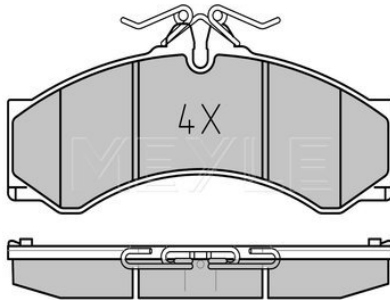

Application info

LT I (04/75-06/96)

025 290 7620

200 698 151 B

Brake pad set

Notes

Thickness [mm]
Height [mm]
Width [mm]
Brake System

prepared for wear indicator
20
73
164.5
Perrot/Bosch
with anti-squeak plate