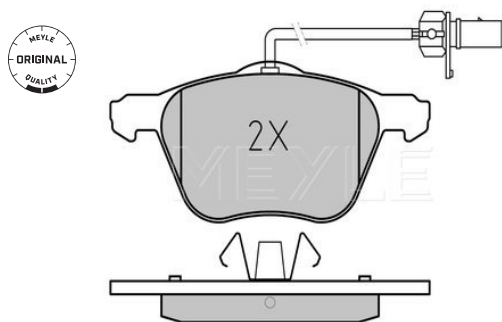

References

7M3 698 151 A

Application info

Sharan (7M) (09/95-03/10)

Transporter IV (07/90-04/03)

025 232 6920/W

7M3 698 151 A

Brake pad set