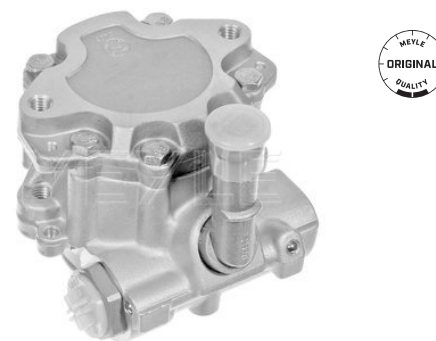

References

1J0 422 154 E
1J0 422 154 H

1J0 422 154 HX

Application info

Bora (1J2, 1J6) (10/98-05/05)
Golf IV (1J1, 1J5) (08/97-06/06)

New Beetle (1Y7, 9C1, 1C1) (01/98-10/10)