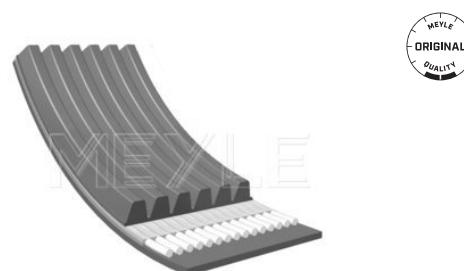

V-ribbed belt

050 006 1190

036 145 933 AE

Notes

Number of Ribs 6
Length [mm] 1190

References

032 145 933 036 145 933 AE