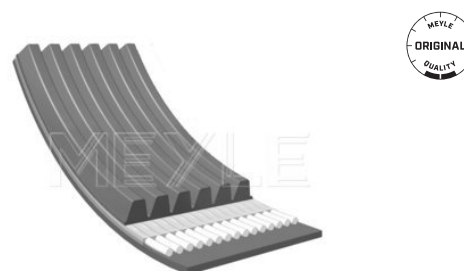

References

044 903 137 R 078 903 137 BD