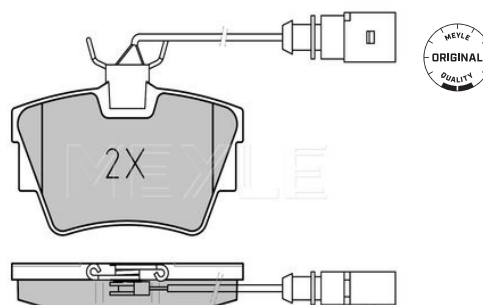

Brake pad set

025 232 2416/W

700 698 451 J

Notes

Thickness [mm]
Height [mm]
Width [mm]
Number of wear indicators [per axle]
Brake System

incl. wear warning contact
16.4
57.3
94.8
1
TRW
with anti-squeak plate
Rear Axle

References

700 698 451 C
700 698 451 G

700 698 451 J

Application info

Transporter IV (07/90-04/03)

Brake pad set

025 233 2617-1/PD

7H0 698 451

Notes

Quality
Thickness [mm]
Height [mm]
Width [mm]
Number of wear indicators [per axle]
Warning Contact Length [mm]
Brake System

incl. wear warning contact
PREMIUM
17.3
58.7
116.1
2
170
TRW
with anti-squeak plate
Rear Axle