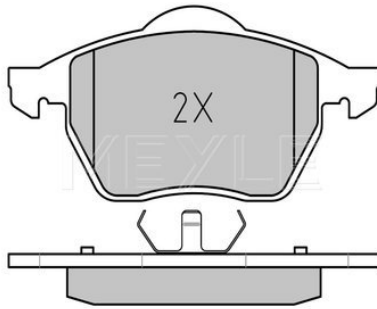

025 216 2419/PD

800 698 151 C

Brake pad set

Notes

Quality
Thickness [mm]
Height [mm]
Width [mm]
Brake System

prepared for wear indicator
PREMIUM
19.9
74
156.4
ATE
with anti-squeak plate
Front Axle

References

800 698 151 A
800 698 151 C

800 698 151 F

Application info

Passat (3B_) (08/96-08/05)

025 219 4519-1/PD

8E0 698 151 M