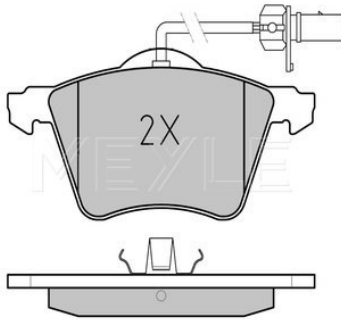

025 210 3419/W

700 698 151 A

Brake pad set

Notes

Thickness [mm]
Height [mm]
Width [mm]
Number of wear indicators [per axle]
Brake System

incl. wear warning contact
Fist-type Caliper
18.6
78.5
156.3
2
ATE
with anti-squeak plate
Front Axle

References

700 698 151 A

Application info

Transporter IV (07/90-04/03)

025 234 4519/W

700 698 151 B