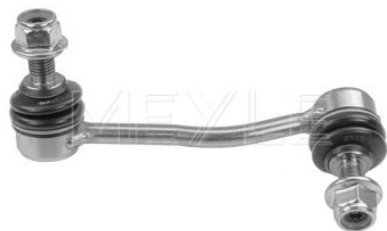

116 060 0050

1J0 411 316 D

Stabilizer link

Notes

Thread Measurement 2
Thread Measurement 1
Length [mm]

with spanner attachment
Coupling Rod
M12X1,5
M12X1,5
336
Front Axle Right

References

1J0 411 316 D

Counterpart

116 060 0051

Application info

Bora (1J2, 1J6) (10/98-05/05)
Golf IV (1J1, 1J5) (08/97-06/06)

New Beetle (1Y7, 9C1, 1C1) (01/98-10/10)

016 060 0038

2E0 411 317 C

Stabilizer link

Notes

Thread Measurement 2
Thread Measurement 1
Length [mm]

Coupling Rod
M12x1,5
M12x1,5
138
Front Axle Left

References

2E0 411 317 C

Counterpart

016 060 0039

Application info

Crafter (04/06-07/11)

116 060 0038/HD

2HD 411 317 B