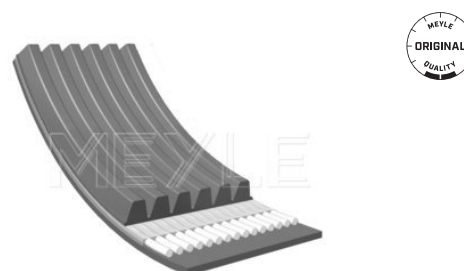

References

022 145 933 AG 03G 903 137 F
022 145 933 AP 03L 903 137 R
03G 903 137 E