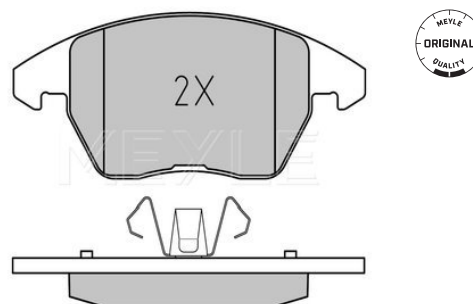

Brake pad set

025 235 8919

8X0 698 151

Notes

Thickness [mm]
Height [mm]
Width [mm]
Brake System

excl. wear warning contact
19
71.4
156.4
ATE
with anti-squeak plate
Front Axle

References

8X0 698 151

Application info

Polo [6R_] [06/09-01/11]

Brake pad set

025 209 6115

1E0 698 451 E

Notes

Thickness [mm]
Height [mm]
Width [mm]
Brake System

excl. wear warning contact
15.1
52.8
87.1
TRW
with anti-squeak plate
Rear Axle

References

1H0 690 451
1H0 690 451 A
191 698 451
191 698 451 A
191 698 451 B
191 698 451 C
191 698 451 D

1E0 698 451 A
1E0 698 451 E
1H0 698 451 B
1H0 698 451 C
1H0 698 451 E
1H0 698 451 F
1H0 698 451 H