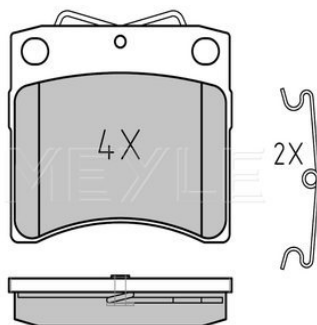

Brake pad set

Notes

Quality
Thickness [mm]
Height 1 [mm]
Width [mm]
Brake System

excl. wear warning contact
PREMIUM
18.2
79.8
91.4
TRW
with anti-squeak plate
Front Axle

References

701 698 151 A