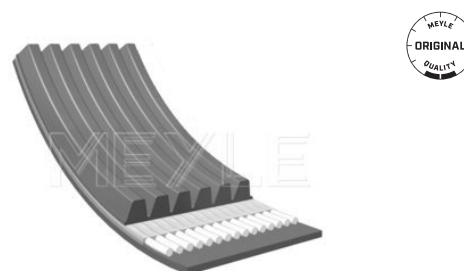

V-ribbed belt
050 006 0788

038 903 137 M

Notes

 Number of Ribs 6
 Length [mm] 788

References

038 903 137 M

6

+