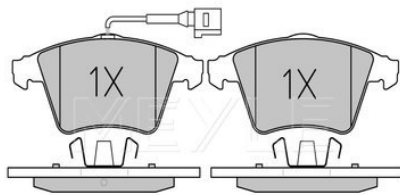

Brake pad set

Notes

Quality
Thickness/Strength 2 [mm]
Thickness/Strength 1 [mm]
Height 2 [mm]
Height 1 [mm]
Width 2 [mm]
Warning Contact Length [mm]
Width 1 [mm]
Number of wear indicators [per axle]
Brake System

incl. wear warning contact
PREMIUM
18.7
20.1
75.2
73.5
156.2
195
155
1
ATE
with anti-squeak plate
Front Axle

References

7H0 698 151

7H0 698 151 B

Application info

Transporter IV [07/90-04/03]

Transporter V [04/03-11/09]