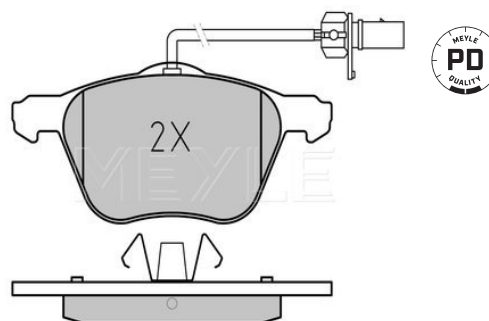

Notes

Quality
Thickness [mm]
Height 2 [mm]
Height 1 [mm]
Width [mm]
Number of wear indicators [per axle]
Warning Contact Length [mm]
Brake System

incl. wear warning contact
PREMIUM
19.4
74.8
73.2
161.5
2
ATE
with anti-squeak plate
Front Axle