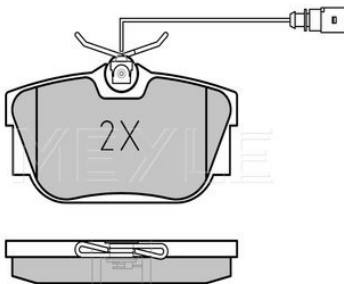

Brake pad set

Notes

Quality
Thickness [mm]
Height [mm]
Width [mm]
Warning Contact Length [mm]
Number of wear indicators [per axle]
Brake System

incl. wear warning contact
PREMIUM
16.4
51.2
94.8
190
2
TRW
with anti-squeak plate
Rear Axle

References

700 698 451 B
700 698 451 C
700 698 451 F

7M3 698 451 D
7M3 698 451 F

Application info

Sharan (7M) (09/95-03/10)

Transporter IV (07/90-04/03)