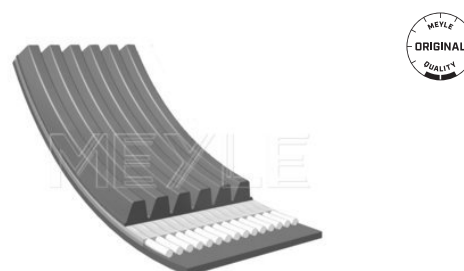

050 006 2115

200 145 933 A

Notes

Number of Ribs 6
Length [mm] 2115

References

200 145 933 A

Application info

LT II [05/96-07/06]