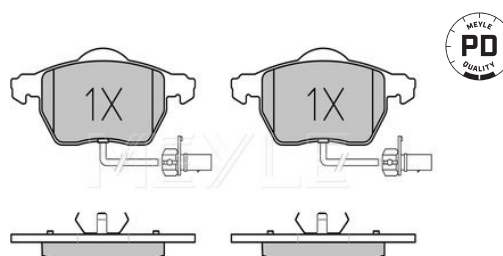

Brake pad set

025 230 1820/PD

480 698 151 AF

Notes

Quality	incl. wear warning contact
Thickness [mm]	PREMIUM
Height [mm]	19.5
Width 2 [mm]	74
Number of wear indicators [per axle]	156.4
Warning Contact Length [mm]	2
Width 1 [mm]	200
Brake System	156.3
	ATE
	with anti-squeak plate
	Front Axle