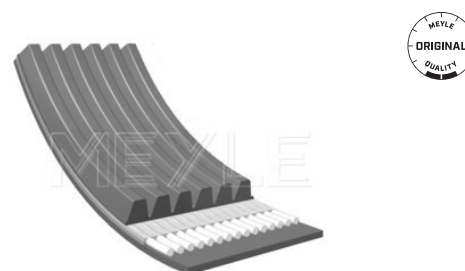

References

06F 903 137 E

Application info

Caddy III (2KA, 2KB) (03/04-08/10)
Eos (03/06-11/10)
Golf V (1K1, 1K5, 5M1) (10/03-05/09)

Golf VI (5K1, 517, AJ5) (10/08-11/13)
Touran (1T1, 1T2) (02/03-05/10)

6