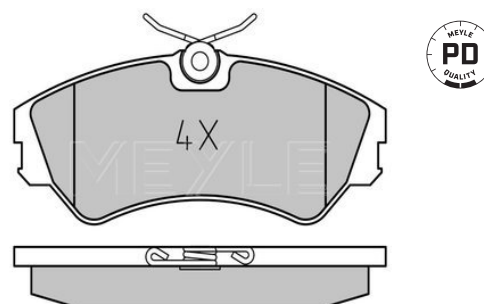

Notes

	excl. wear warning contact
	Fist-type Caliper
Quality	PREMIUM
Thickness [mm]	19
Height [mm]	54.8
Width [mm]	129.7
Brake System	TRW with anti-squeak plate Front Axle