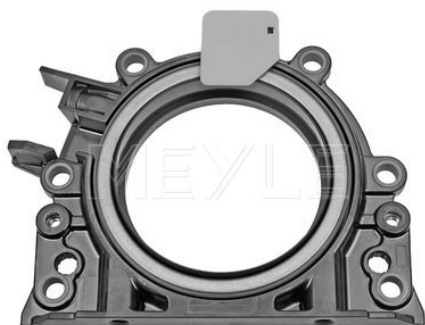

100 103 1008

038 103 171 S

Crankshaft seal

Notes

Inner diameter [mm]
Outer diameter [mm]

Left-hand Twist
Synthetic Material Housing
PTFE (polytetrafluoroethylene)
85
101
with mounting sleeve
Transmission End

References

038 103 171

038 103 171 S

Application info

Caddy III (2KA, 2KB) [03/04-08/10]
Eos [03/06-11/10]
Golf V (1K1, 1K5, 5M1) [10/03-05/09]
Jetta III (1K2) [08/05-10/10]
Passat (3C_) [03/05-10/11]

Polo (9N_) [10/01-11/09]
Sharan (7M) [09/95-03/10]
Touran (1T1, 1T2) [02/03-05/10]
Transporter V [04/03-11/09]

100 103 1000

03L 103 171

Crankshaft seal

Notes

Inner diameter [mm]
Outer diameter [mm]

Left-hand Twist
Synthetic Material Housing
PTFE (polytetrafluoroethylene)
85
131
with mounting sleeve
Transmission End

References

03L 103 171

03L 103 171 A

Application info

Amarok [09/10--]
Beetle (5C1) [04/11--]
Caddy III (2KA, 2KB) [03/04-08/10]
CC (11/11--)
Crafter [04/06-07/11]
Eos [03/06-11/10]
Golf V (1K1, 1K5, 5M1) [10/03-05/09]
Golf VI (5K1, 517, AJ5) [10/08-11/13]
Jetta III (1K2) [08/05-10/10]

Jetta IV (162) [04/10--]
Passat (362, 365) [08/10--]
Passat (3C_) [03/05-10/11]
Polo (6R_) [06/09-01/11]
Scirocco (137) [05/08-05/11]
Sharan (7N) [05/10-05/12]
Tiguan [09/07-08/09]
Touran (1T3) [05/10-01/13]
Transporter V [04/03-11/09]

6