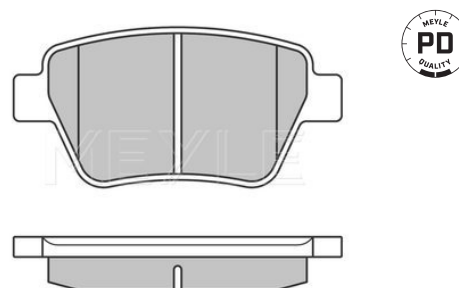

References

5KD 698 451

5KD 698 451 A

Application info

Beetle (5C1) (04/11--)
Caddy III (2KA, 2KB) (03/04-08/10)
Eos (03/06-11/10)
Golf VI (5K1, 517, AJ5) (10/08-11/13)
Jetta III (1K2) (08/05-10/10)

Jetta IV (162) (04/10--)
Scirocco (137) (05/08-05/11)
Touran (1T1, 1T2) (02/03-05/10)
Touran (1T3) (05/10-01/13)