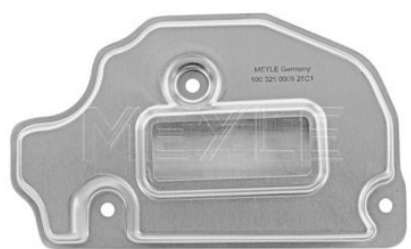

Hydraulic filter, A/T

100 325 0009

09G 325 429 A

Notes

Transmission Type
Transmission Type

Piece
without gasket / seal
AQ250
09G
Automatic Transmission,
6-speed

References

09G 325 429 A