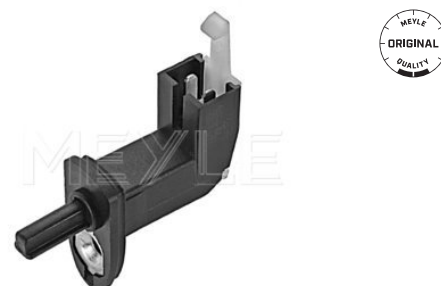

Switch, door contact

100 899 0059

3A0 947 561 A

Notes

Number of Poles 2

References

3A0 947 561 A

Application info