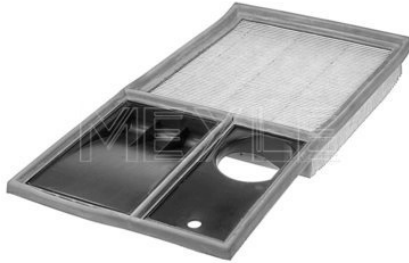

112 321 0007
036 129 620 H

Air filter

Notes

Height [mm]	43
Width [mm]	190
Length [mm]	375
	Filter Insert

References

036 129 620 H	036 129 620 J

Application info

Caddy III (2KA, 2KB) (03/04-08/10)	Polo (6R_) (06/09-01/11)
Golf V (1K1, 1K5, 5M1) (10/03-05/09)	Polo (9N_) (10/01-11/09)
Golf VI (5K1, 517, AJ5) (10/08-11/13)	

112 129 0034
03C 129 620