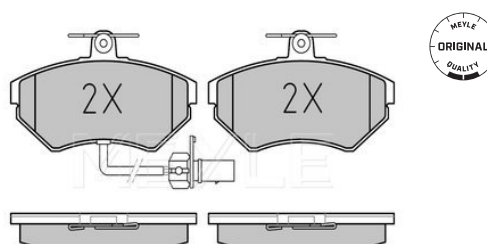

Brake pad set

025 219 4519/W

8EO 698 151 M

Notes

Thickness [mm]	incl. wear warning contact 19.6
Height [mm]	69.4
Width [mm]	118.9
Warning Contact Length [mm]	196
Number of wear indicators [per axle]	2
Brake System	TRW with anti-squeak plate Front Axle