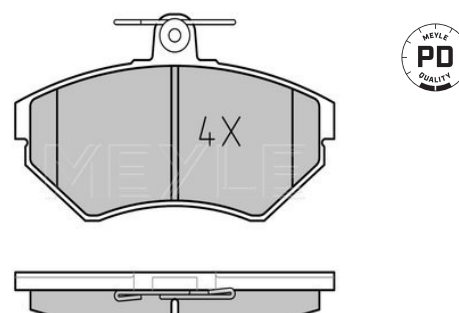

References

1HM 698 151	6N0 698 151 A
1HM 698 151 A	6N0 698 151 B
357 698 151 E	

Application info

Caddy II (9K9, 9K9B, 9U7) [11/95-01/04]
Golf III (1H1, 1H5, 1E7) [08/91-06/02]
Lupo [09/98-07/05]

Polo (6K_) [11/95-07/02]
Polo (6N_) [10/94-10/01]
Vento [11/91-09/98]