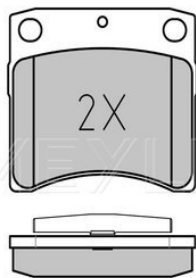

Brake pad set

2X

Notes

Quality
Thickness [mm]
Height [mm]
Width 2 [mm]
Width 1 [mm]
Brake System

excl. wear warning contact
Floating Caliper
PREMIUM
18.2
79.8
89.7
91.4
TRW
with anti-squeak plate
Front Axle

References

701 698 151 B
701 698 151 F

701 698 151 G
701 698 151 H

Application info

Transporter IV (07/90-04/03)