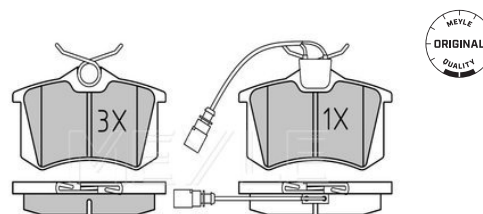

References

7M3 698 451	7M3 698 451 C
7M3 698 451 B	7M3 698 451 E

Application info

Sharan (7M) (09/95-03/10)

Brake pad set
025 235 5417/W

7M3 698 451 E

Notes

Thickness [mm]	incl. wear warning contact
Height [mm]	17.2
Width [mm]	52.8
Warning Contact Length [mm]	87.1
Number of wear indicators [per axle]	205
Brake System	1
	TRW
	with anti-squeak plate
	Rear Axle