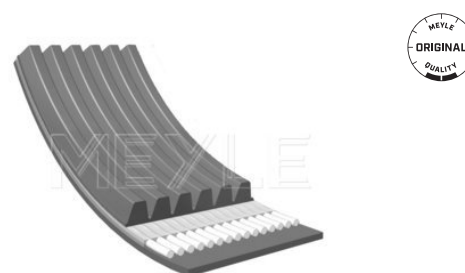

References

03F 903 137 A