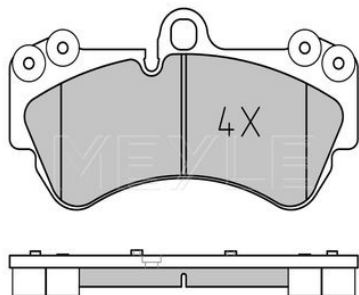

Brake pad set

Notes

Quality
Thickness [mm]
Height [mm]
Width [mm]
Brake System

prepared for wear indicator
PREMIUM
16.1
99.1
190.2
Brembo
with anti-squeak plate
Front Axle

References

7LO 698 151	7LO 698 151 H
7LO 698 151 B	7LO 698 151 Q
7LO 698 151 D	7L6 698 151
7LO 698 151 F	7L6 698 151 C

Application info

Touareg [7LA, 7L6, 7L7] [10/02-05/10]

3