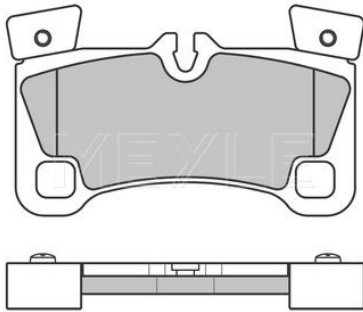

025 242 9616

7L0 698 451 F

Brake pad set

Notes

Thickness [mm]
Height [mm]
Width [mm]
Brake System

prepared for wear indicator
16.3
77
132.1
Brembo
with anti-squeak plate
Rear Axle

References

7L0 698 451 C
7L0 698 451 D

7L0 698 451 E
7L0 698 451 F

Application info

Touareg (7LA, 7L6, 7L7) (10/02-05/10)