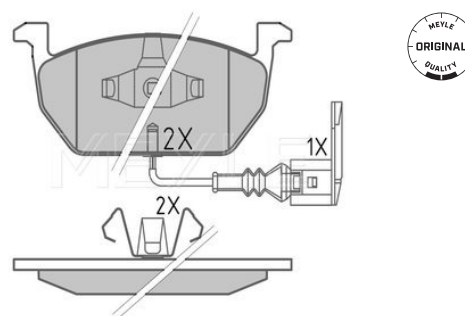

Brake pad set

025 220 3517

5Q0 698 151 C

Notes

Thickness [mm]
Height [mm]
Width [mm]
Number of wear indicators [per axle]
Warning Contact Length [mm]
Brake System

incl. wear warning contact
17.4
62.4
146.1
1
155
ATE
with anti-squeak plate
Front Axle

References

5Q0 698 151 C

Application info

Golf VII (08/12--)

Brake pad set

025 211 9318

5XD 698 151 B

Notes

Thickness [mm]
Height [mm]
Width [mm]
Brake System

prepared for wear indicator
18
49
151.3
ATE
with anti-squeak plate
Front Axle