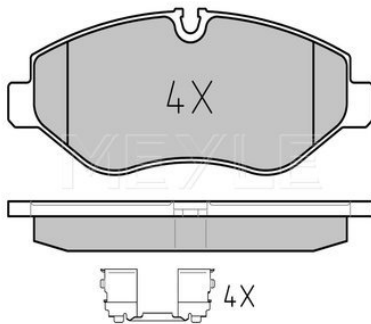

2EO 698 151 C

Application info

Crafter (04/06-07/11)

025 291 9220

2EO 698 151 E

Brake pad set

Notes

Thickness [mm]
Height [mm]
Width [mm]
Brake System