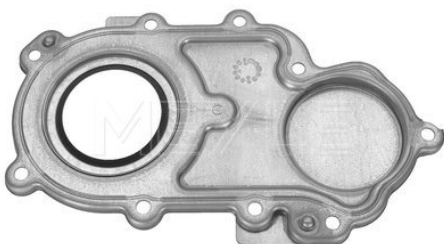

Crankshaft seal

Notes

Inner diameter [mm]

Right-hand Twist
Metal Housing
Sheet Steel
55
without mounting sleeve
Timing End

References

06E 103 153 E

6