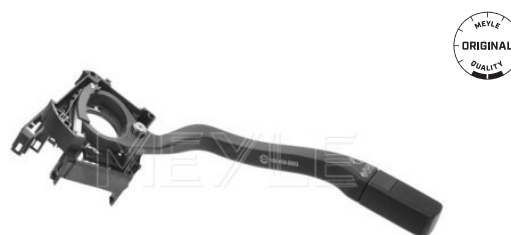

701 953 519

Application info

Transporter IV (07/90-04/03)

Column switch

100 899 0088

700 953 519

Notes

Multiple
Number of Poles
Number of Poles
Voltage [V]