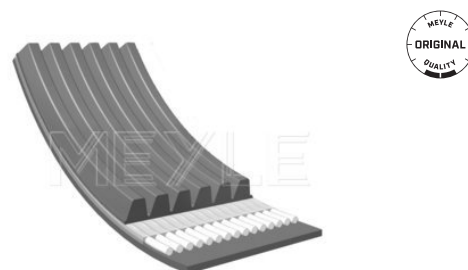

References

047 903 137 F

Application info

Lupo (09/98-07/05)

6