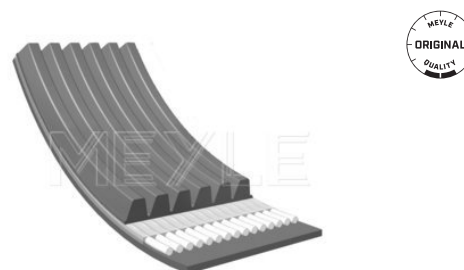

References

030 145 933 E	030 145 933 T
030 145 933 G	03L 903 137
030 145 933 L	03L 903 137 G
030 145 933 M	03L 903 137 T
030 145 933 R