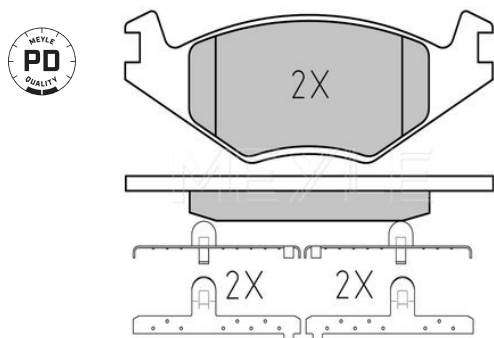

025 208 8719/PO

191 698 151 H

Brake pad set

Notes

Quality
Thickness [mm]
Height 2 [mm]
Height 1 [mm]
Width [mm]
Brake System

excl. wear warning contact
PREMIUM
19.7
49
51.4
137.9
VW
with anti-squeak plate
Front Axle

References

191 615 109 H	191 698 151 H
1H0 615 109	191 698 151 J
171 698 151 F	191 698 151 K
175 698 151	1H0 698 151
176 698 151	321 698 151 C
191 698 151 C	321 698 151 F
191 698 151 D	321 698 151 G

Application info

Caddy I [14] [08/82-07/92]	Passat [32/33] [05/73-07/80]
Golf I [17, 155] [04/74-04/93]	Passat [32B] [08/80-07/88]
Golf II [19E] [08/83-12/92]	Passat [35I] [02/88-05/97]
Golf III [1H1, 1H5, 1E7] [08/91-06/02]	Scirocco [53] [02/74-07/80]
Jetta I [16] [08/78-02/84]	Scirocco [53B] [08/80-07/92]
Jetta II [19E] [01/84-07/92]	Vento [11/91-09/98]

025 208 8715

191 698 151 L