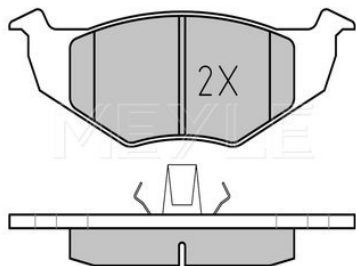

Brake pad set

Notes

Quality
Thickness [mm]
Height 2 [mm]
Height 1 [mm]
Width 2 [mm]
Width 1 [mm]
Brake System

not prepared for wear indicator
PREMIUM
15.3
50.6
50.7
141.7
141.6
VW
with anti-squeak plate
Front Axle

References

1HO 698 151 B

Application info

Golf III (1H1, 1H5, 1E7) (08/91-06/02)
Polo (6K_) (11/95-07/02)

Vento (11/91-09/98)