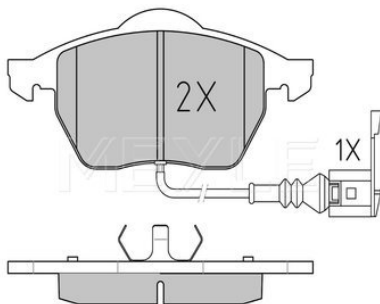

1J0 698 151 K

Brake pad set

Notes

Thickness [mm]	incl. wear warning contact
Height [mm]	20.1
Width [mm]	74
Warning Contact Length [mm]	156.4
Number of wear indicators [per axle]	145
Brake System	1
	ATE
	with anti-squeak plate
	Front Axle