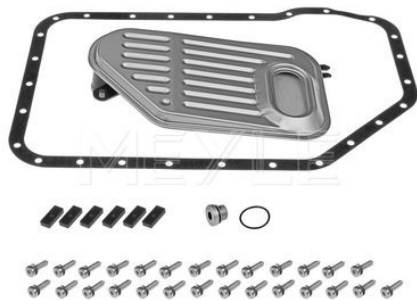

100 135 0001/SK

01V 325 429

Parts kit, automatic transm. oil change

Notes

Consult accessories list for recommended additional repairs

Alternative Repair Kit

Transmission Type
Transmission Type
Transmission Type

Manufacturer Restriction

Kit
100 135 0001
with accessories
01V
5HP19 FL
5HP19 FLA
Automatic Transmission,
5-speed
ZF

References

01V 325 429

Parts list

100 321 0004   A/T oil pan gasket
100 398 0003   Hydraulic filter kit, A/T
100 325 0005   Hydraulic filter, A/T

Application info

Passat [3B_] [08/96-08/05]

Phaeton [3D] [04/02--]