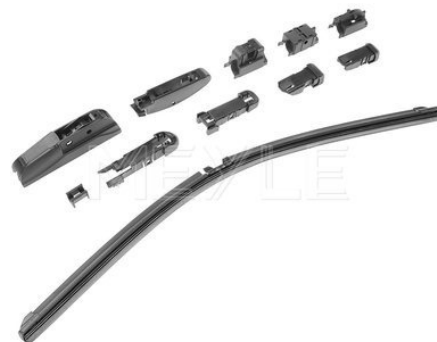

029 380 1500

Wiper Blade

Notes

Observe service information
Length [in]
Length [mm]

Flat bar wiper blade
15
380
Front

Application info

Fox/Lupo Z51 (10/03--)