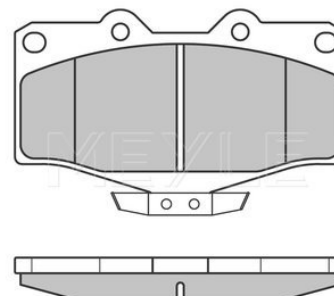

Notes

	with acoustic wear warning
Thickness [mm]	15
Height 2 [mm]	73.5
Height 1 [mm]	64.5
Width [mm]	119.2
Number of wear indicators [per axle]	4
Brake System	Sumitomo with anti-squeak plate Front Axle