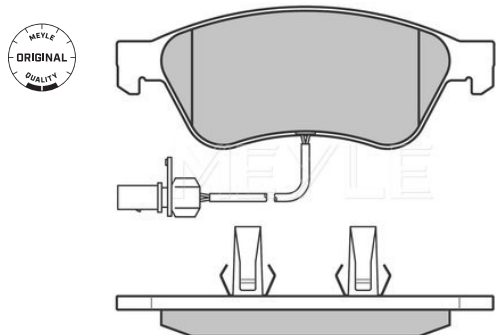

Brake pad set

Notes

Thickness [mm]
Height [mm]
Width [mm]
Warning Contact Length [mm]
Number of wear indicators [per axle]
Brake System

incl. wear warning contact
20.5
72.6
193
260
2
ATE
with anti-squeak plate
Front Axle

References

4EO 698 151	4EO 698 151 E
4EO 698 151 A	4EO 698 151 J
4EO 698 151 B	4EO 698 151 K

Application info

Phaeton [3D] [04/02--]