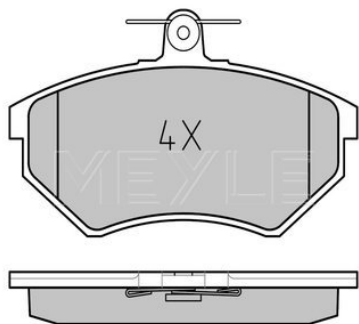

Brake pad set

Notes

Quality	not prepared for wear indicator
Thickness [mm]	PREMIUM
Height [mm]	16.2
Width [mm]	69.6
Brake System	119.2
	TRW
	with screws
	with anti-squeak plate
	Front Axle

References

357 698 151 A	357 698 151 H
357 698 151 D	533 698 151 A

Application info

Corrado (53I) (09/88-12/95)	Passat (32B) (08/80-07/88)
Golf II (19E) (08/83-12/92)	Passat (35I) (02/88-05/97)
Jetta II (19E) (01/84-07/92)	Scirocco (53B) (08/80-07/92)