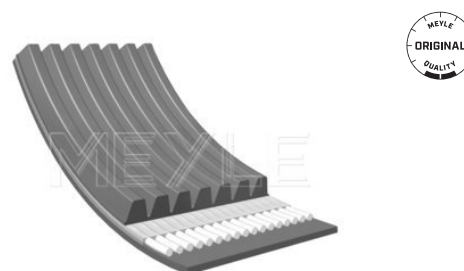

References

022 145 933 F