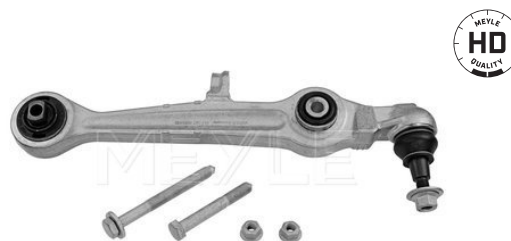

Control arm

116 050 0031/HD

483 407 151 K

Notes

with accessories
Aluminium
Length [mm] 365
with rubber mounting
Cone Size [mm] 16
Control Arm
Lower
Front
Front Axle Right
Front Axle Left

Reinforced Version

References

480 407 151   483 407 151 E
483 407 151 A   483 407 151 F
483 407 151 C   483 407 151 K

Parts list

100 407 0022/HD   Control arm bushing
100 407 0047/HD   Control arm bushing

Application info

Passat (3B_) (08/96-08/05)

Control arm

116 050 0212

483 407 151 K

Notes

with accessories
Aluminium
Length [mm] 365
with rubber mounting
Cone Size [mm] 16
Control Arm
Front Axle Right
Front Axle Left
Front
Lower

References

480 407 151   483 407 151 E
483 407 151 A   483 407 151 F
483 407 151 C   483 407 151 K

Application info

Passat (3B_) (08/96-08/05)