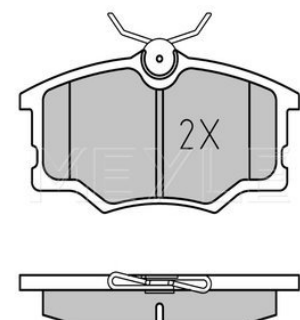

References

377 698 151 E	377 698 151 K
377 698 151 J