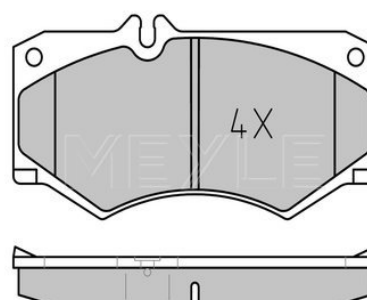

Application info

LT I (04/75-06/96)

Brake pad set

025 207 8418/PD

291 698 151 A

Notes

Quality
Thickness [mm]
Height [mm]
Width [mm]
Brake System

prepared for wear indicator
PREMIUM
18
75.1
148.9
Perrot
with anti-squeak plate
Front Axle