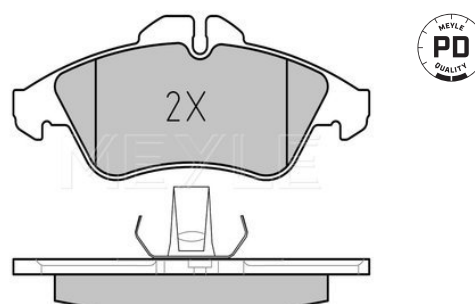

References

200 698 151	200 698 151 C