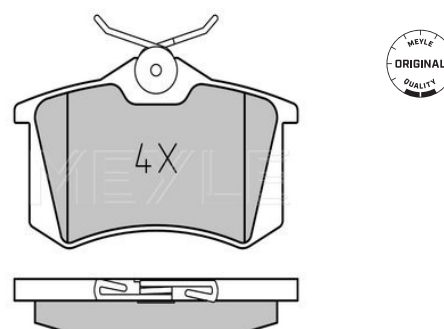

Application info

Corrado [53I] [09/88-12/95]
Golf II [19E] [08/83-12/92]
Golf III [1H1, 1H5, 1E7] [08/91-06/02]
Jetta II [19E] [01/84-07/92]
Passat [32B] [08/80-07/88]

Passat [35I] [02/88-05/97]
Polo [6K_] [11/95-07/02]
Scirocco [53B] [08/80-07/92]
Vento [11/91-09/98]