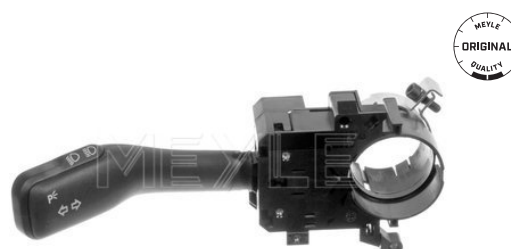

Column switch

100 953 0020

8LO 953 513 G

Notes

Number of Poles
Voltage [V]

Black
with headlight flasher
with light dimmer function
with indicator function
11
12
for left-hand drive vehicles
for vehicles without cruise
control