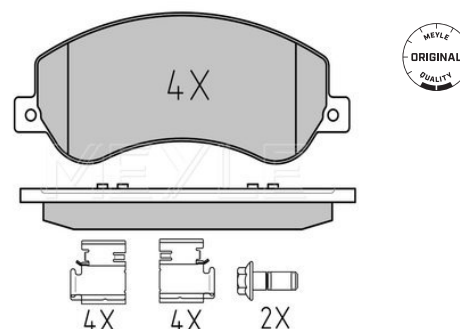

References

2HO 698 151

2HO 698 151 A