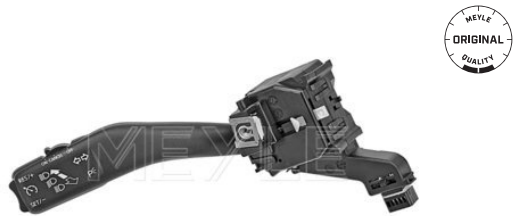

References

1K0 953 513 A   1K0 953 513 G
1K0 953 513 F

Application info

Caddy III (2KA, 2KB) [03/04-08/10]
Eos [03/06-11/10]
Golf V (1K1, 1K5, 5M1) [10/03-05/09]
Golf VI (5K1, 517, AJ5) [10/08-11/13]

Jetta III (1K2) [08/05-10/10]
Scirocco (137) [05/08-05/11]
Tiguan [09/07-08/09]
Touran (1T1, 1T2) [02/03-05/10]