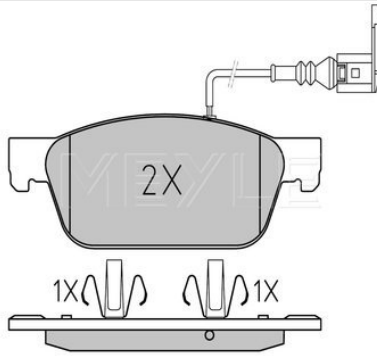

025 246 2318/W

7E0 698 151

Brake pad set

Notes

Thickness [mm]
Height [mm]
Width [mm]
Number of wear indicators [per axle]
Brake System

with integrated wear sensor
18.1
75
193.1
1
ATE
with anti-squeak plate
Front Axle

References

7E0 698 151

Application info

Transporter V [04/03-11/09]

025 237 4619/PD

7H0 698 151