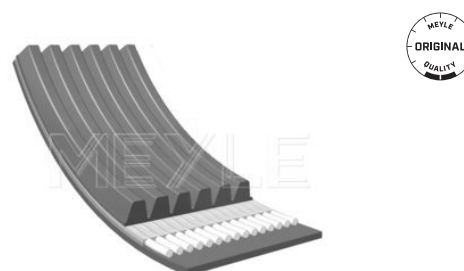

V-ribbed belt

050 006 1623

022 145 933 T

Notes

Number of Ribs 6
Length [mm] 1623

References

022 145 933 T