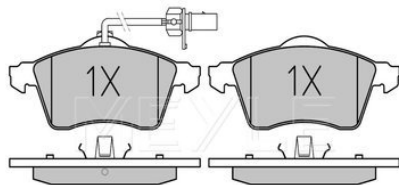

Brake pad set

Notes

Thickness [mm]
Height [mm]
Width [mm]
Number of wear indicators [per axle]
Brake System

incl. wear warning contact
Fist-type Caliper
19.6
68.7
156.3

1
ATE
with anti-squeak plate
Front Axle

References

700 698 151 D   700 698 151 F

Application info

LT II (05/96-07/06)

Transporter IV (07/90-04/03)