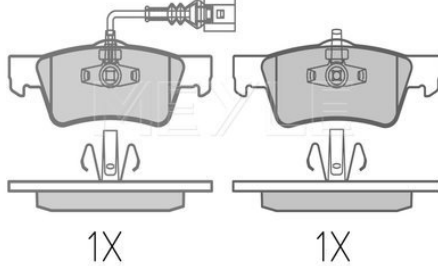

Brake pad set

Notes

Thickness [mm]
Height 2 [mm]
Height 1 [mm]
Width 2 [mm]
Number of wear indicators [per axle]
Warning Contact Length [mm]
Width 1 [mm]
Brake System

incl. wear warning contact
19.7
53.9
50.9
140.7
2
240
141.3
ATE
with anti-squeak plate
Rear Axle

References

7L6 698 451

7L6 698 451 C

Application info

Touareg [7LA, 7L6, 7L7] (10/02-05/10)