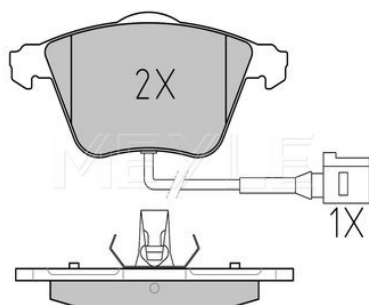

Brake pad set

Notes

Thickness [mm]
Height [mm]
Width 2 [mm]
Warning Contact Length [mm]
Width 1 [mm]
Number of wear indicators [per axle]
Brake System

incl. wear warning contact
20
72.8
156.4
175
155.1
1
ATE
with anti-squeak plate
Front Axle

References

1K0 698 151 B
8J0 698 151 F

8P0 698 151

Application info

Eos [03/06-11/10]
Golf IV [1J1, 1J5] [08/97-06/06]
Golf V [1K1, 1K5, 5M1] [10/03-05/09]

Golf VI [5K1, 517, AJ5] [10/08-11/13]
Passat [3C_] [03/05-10/11]
Scirocco [137] [05/08-05/11]