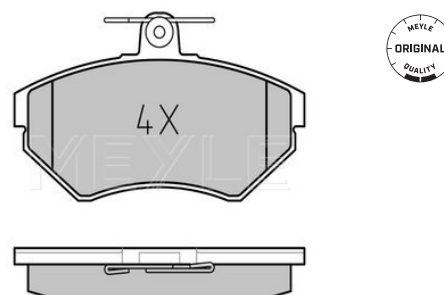

Notes

Thickness [mm]	prepared for wear indicator 19.3
Height [mm]	69.4
Width [mm]	118.9
Brake System	TRW with anti-squeak plate Front Axle