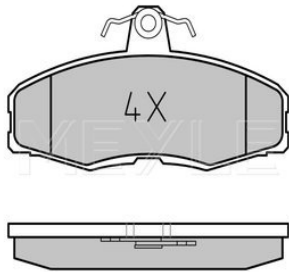

025 208 6117

6U0 698 151 E

Brake pad set

Notes

Thickness [mm]
Height [mm]
Width [mm]
Brake System

excl. wear warning contact
17.5
60.5
114.8
TRW
with anti-squeak plate
Front Axle

References

6U0 698 151
6U0 698 151 A
6U0 698 151 B

6U0 698 151 D
6U0 698 151 E

Application info

Caddy II (9K9, 9K9B, 9U7) (11/95-01/04)

025 206 5217

701 698 151 A