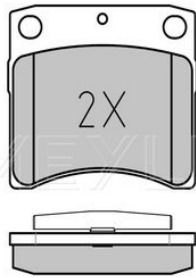

Application info

Transporter IV (07/90-04/03)

3

025 216 3517

701 698 151 H

Brake pad set

2X

Notes