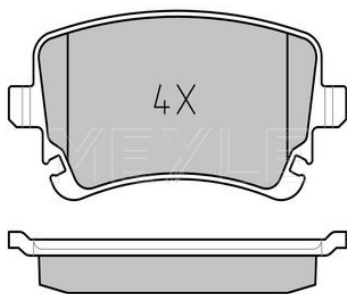

Brake pad set

Notes

Quality
Thickness [mm]
Height [mm]
Width [mm]
Brake System

excl. wear warning contact
PREMIUM
17.3
58.7
116.1
TRW
with anti-squeak plate
Rear Axle

References

7HO 698 451 A