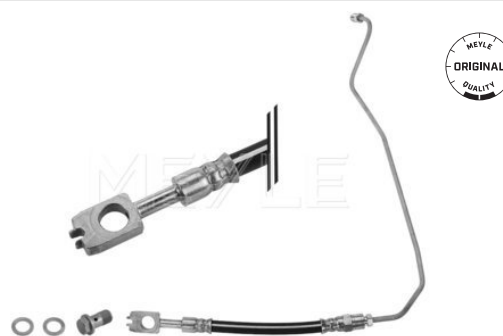

Brake hose

100 525 0062/S

8EO 611 763 E

Notes

Outer thread [mm]
Connector type
Length [mm]

Required quantity

with seal
with pipe
M10x1
Banjo Fitting
450
with hollow screw
1
Rear Axle Left

References

8EO 611 763 E
8EO 611 763 F

8EO 611 763 K

Counterpart

100 525 0063/S

Application info

Passat (3B_) (08/96-08/05)

Brake hose

100 525 0055/S

1JO 611 764 AD

Notes

Outer thread [mm]
Connector type
Length [mm]

Required quantity

with seal
with pipe
M10x1
Banjo fitting
805
with hollow screw
1
at brake caliper
Rear Axle Right

References

1JO 611 764 AD
1JO 611 764 K

1JO 611 764 R