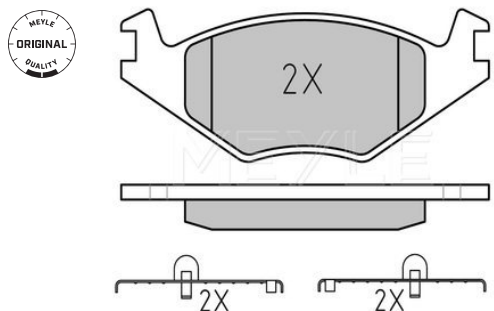

Brake pad set

Notes

Thickness [mm]
Height 2 [mm]
Height 1 [mm]
Width [mm]
Brake System

excl. wear warning contact
15.3
49
51.4
137.9
Kelsey-Hayes
with anti-squeak plate
Front Axle

References

171 698 151 G	191 698 151 L
175 698 151	321 698 151 B
176 698 151	321 698 151 D
191 698 151 B	321 698 151 E
191 698 151 G	321 698 151 H

Application info

Golf I [17, 155] [04/74-04/93]	Passat [32B] [08/80-07/88]
Golf II [19E] [08/83-12/92]	Polo / Derby [86_] [03/75-09/94]
Jetta I [16] [08/78-02/84]	Scirocco [53B] [08/80-07/92]
Jetta II [19E] [01/84-07/92]