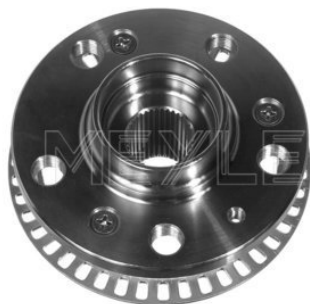

Wheel hub

Notes

Outer diameter [mm]
Bolt Hole Circle Ø [mm]
Rim Hole Number

without add-on material
120
100
5
without wheel bearing

References

1J0 407 613 C

1J0 407 613 G

Application info

Bora (1J2, 1J6) (10/98-05/05)
Golf IV (1J1, 1J5) (08/97-06/06)

New Beetle (1Y7, 9C1, 1C1) (01/98-10/10)

100 407 0064

357 407 613 B