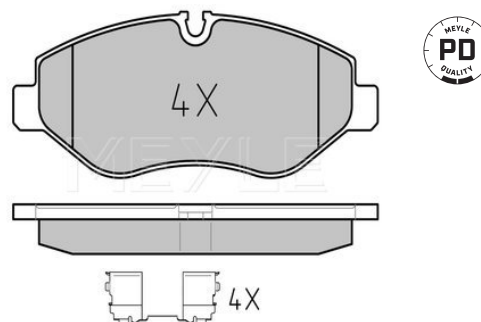

Brake pad set

025 291 9220/PD

2EO 698 151 E

Notes

Quality
Thickness [mm]
Height [mm]
Width [mm]
Brake System

prepared for wear indicator
PREMIUM
20.7
67
163.15
Brembo
with anti-squeak plate
Front Axle

References

2EO 698 151
2EO 698 151 B

2EO 698 151 E