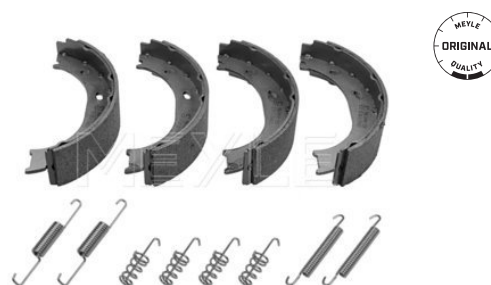

014 042 0502

Brake shoe set, parking brake

Application info

LT II (05/96-07/06)

014 042 0402

200 698 525 A

Brake shoe set, parking brake

Notes