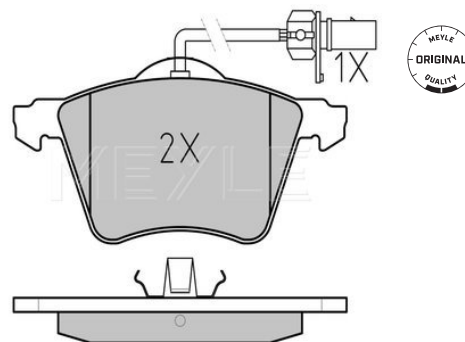

Brake pad set

025 234 1819/W

7M3 698 151 B

Notes

Thickness [mm]
Height [mm]
Width [mm]
Warning Contact Length [mm]
Number of wear indicators [per axle]
Brake System

incl. wear warning contact
19.6
78.5
156.3
260
1
ATE
with anti-squeak plate
Front Axle

References

7M3 698 151 B

Application info

Sharan (7M) (09/95-03/10)

Brake pad set

025 205 7419

811 698 151 B

Notes

Thickness [mm]
Height [mm]
Width [mm]
Brake System

excl. wear warning contact
19.6
67.1
104.2
TRW
with anti-squeak plate
Front Axle