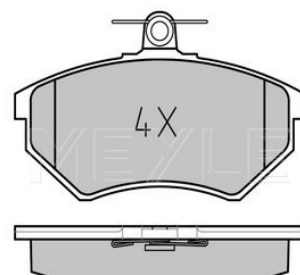

Brake pad set

025 201 6819

357 698 151 B

Notes

	excl. wear warning contact
Thickness [mm]	19.6
Height [mm]	69.6
Width [mm]	119.2
Brake System	TRW with anti-squeak plate Front Axle

References

357 698 151	357 698 151 B