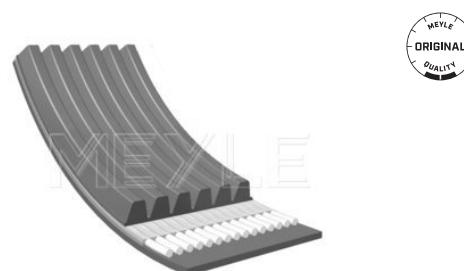

6

V-ribbed belt

050 006 0820

03G 903 137 H

Notes

Number of Ribs 6
Length [mm] 820

References

03G 903 137 H