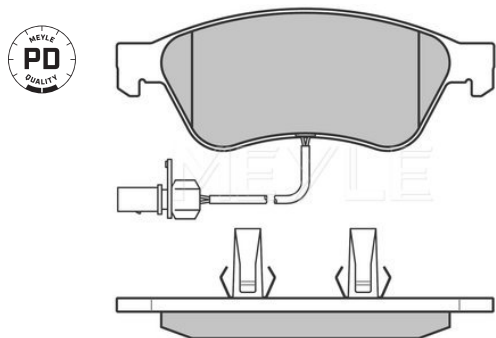

025 238 9620/PO

4EO 698 151 K

Brake pad set

Notes

Quality
Thickness [mm]
Height [mm]
Width [mm]
Warning Contact Length [mm]
Number of wear indicators [per axle]
Brake System

incl. wear warning contact
PREMIUM
20.5
72.6
193
260
2
ATE
with anti-squeak plate
Front Axle

References

4EO 698 151	4EO 698 151 E
4EO 698 151 A	4EO 698 151 J
4EO 698 151 B	4EO 698 151 K

Application info

Phaeton [3D] [04/02--]

025 238 9620/W

4EO 698 151 K