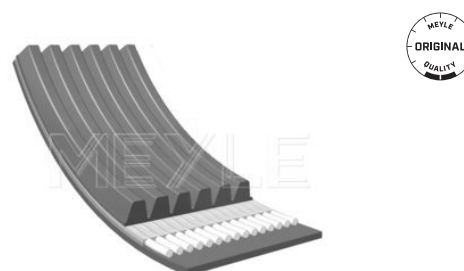

V-ribbed belt

050 006 2373

071 145 933 M

Notes

Number of Ribs 6
Length [mm] 2373

References

071 145 933 H 071 145 933 M

Application info