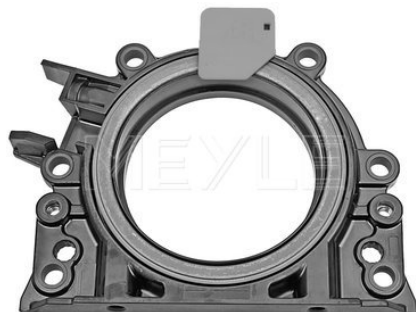

Crankshaft seal

Notes

Inner diameter [mm]
Outer diameter [mm]

Left-hand Twist
Synthetic Material Housing
PTFE (polytetrafluoroethyl-
ene)
85
131
with mounting sleeve
Transmission End

References

076 103 171

Application info

Crafter [04/06-07/11]

6