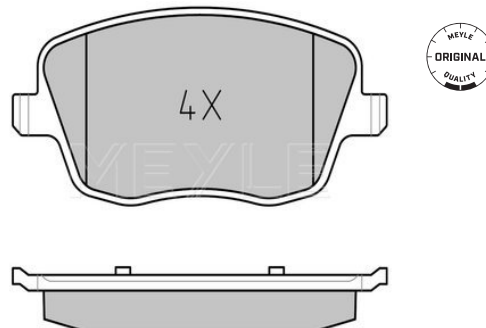

Notes

	incl. wear warning contact
Thickness [mm]	18.7
Height [mm]	62.7
Width [mm]	131.5
Warning Contact Length [mm]	160
Number of wear indicators [per axle]	1
Brake System	TRW with anti-squeak plate Front Axle