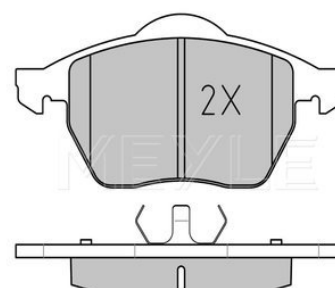

Brake pad set

025 219 1119/PD

1J0 698 151 L

Notes

Quality
Thickness [mm]
Height [mm]
Width [mm]
Brake System

not prepared for wear indicator
PREMIUM
19.8
74
156.4
ATE
with anti-squeak plate
Front Axle

References