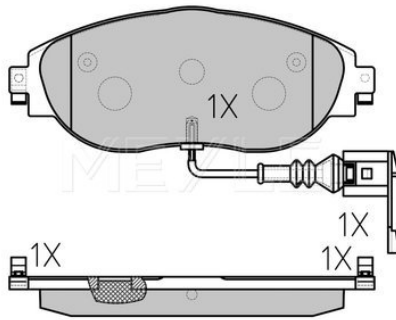

025 251 1720/W

3CD 698 151 G

Brake pad set

Notes

Thickness [mm]	20
Height [mm]	69.7
Width [mm]	175.2
Warning Contact Length [mm]	260
Number of wear indicators [per axle]	1
Brake System	TRW Front Axle

References

3CD 698 151 E	7ND 698 151 B
3CD 698 151 F	7ND 698 151 C
3CD 698 151 G	7ND 698 151 D
3CD 698 151 H	8VD 698 151 C
7ND 698 151 A	

Application info

CC (11/11--)
Golf VII (08/12--)
Passat (362, 365) (08/10--)

Passat (3C_) (03/05-10/11)
Sharan (7N) (05/10-05/12)

025 232 8017/W

300 698 151 B