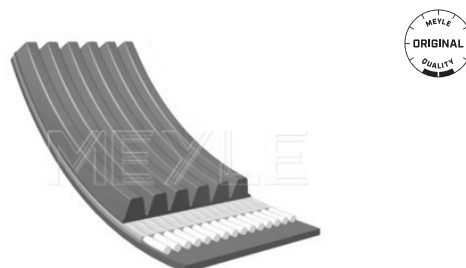

V-ribbed belt

050 006 1045

06F 260 849 E

Notes

Number of Ribs	6
Length [mm]	1045

References

06F 260 849 E	028 903 137 BB
06F 260 849 M	028 903 137 T
028 903 137 B	

Application info

Caddy II (9K9, 9K9B, 9U7) (11/95-01/04)	Passat (3B_) (08/96-08/05)
Caddy III (2KA, 2KB) (03/04-08/10)	Passat (3C_) (03/05-10/11)
Eos (03/06-11/10)	Polo (6K_) (11/95-07/02)
Golf III (1H1, 1H5, 1E7) (08/91-06/02)	Sharan (7M) (09/95-03/10)
Golf V (1K1, 1K5, 5M1) (10/03-05/09)	Touran (1T1, 1T2) (02/03-05/10)
Golf VI (5K1, 517, AJ5) (10/08-11/13)	Transporter IV (07/90-04/03)
Jetta III (1K2) (08/05-10/10)	Vento (11/91-09/98)
Passat (35I) (02/88-05/97)	

V-ribbed belt

050 006 1055

06F 260 849 L

Notes

Number of Ribs	6
Length [mm]	1055