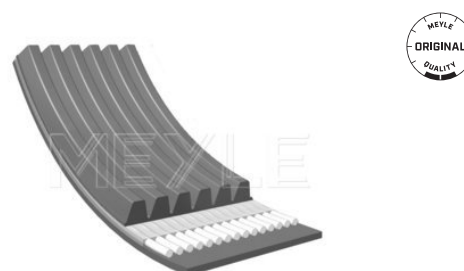

V-ribbed belt

050 006 1613

022 145 933 AG

Notes

Number of Ribs 6
Length [mm] 1613

References

03G903137E 03G 903 137 F
022 145 933 AG 03L 903 137 R
022 145 933 AP