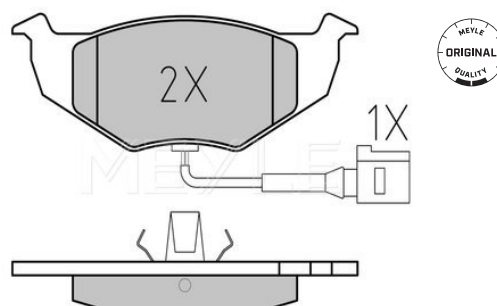

Brake pad set

025 218 6817/W

6Q0 698 151 B

Notes

	incl. wear warning contact
Thickness [mm]	17.2
Height 2 [mm]	50.6
Height 1 [mm]	51.4
Width 2 [mm]	141.7
Warning Contact Length [mm]	150
Width 1 [mm]	141.6
Number of wear indicators [per axle]	1
Brake System	Volkswagen with anti-squeak plate Front Axle