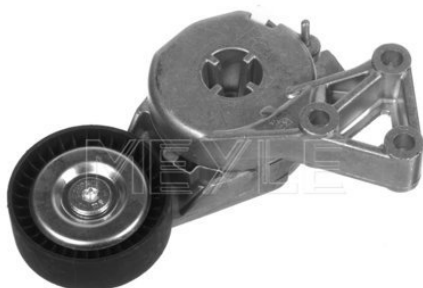

6

100 903 0000

06A 903 315 E

Belt tensioner

Notes

Outer diameter [mm]	with holder
Height [mm]	70
	24

References

06A 903 315 D	06A 903 315 E
---------------	---------------