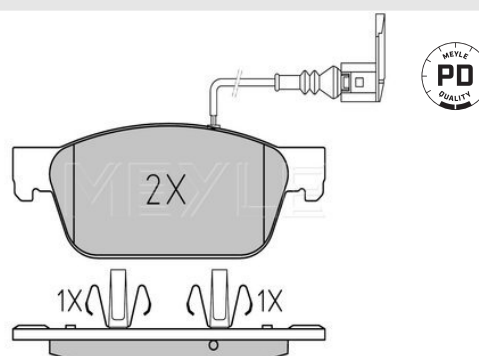

7E0 698 151

Notes

 Quality
 Thickness [mm]
 Height [mm]
 Width [mm]
 Number of wear indicators [per axle]
 Brake System

 prepared for wear indicator
 PREMIUM
 18.1
 75
 193.1
 1
 ATE
 with anti-squeak plate
 Front Axle