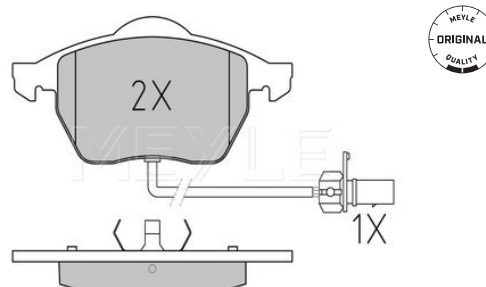

Brake pad set

025 218 4919/W

7M3 698 151

Notes

Thickness [mm]
Height [mm]
Width [mm]
Warning Contact Length [mm]
Number of wear indicators [per axle]
Brake System

incl. wear warning contact
19.7
74
156.4
200
1
ATE
with anti-squeak plate
Front Axle