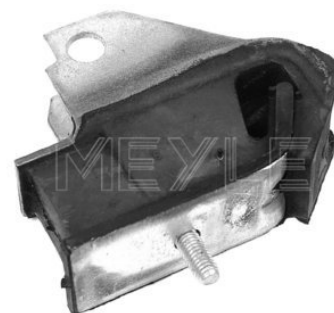

Engine mount

100 199 0007

Application info

Transporter III (05/79-07/92)

Engine mount

100 199 0008

Notes

Rubber-metal Bearing
Left and right

References

070 199 231 A

Application info

Transporter III (05/79-07/92)

Engine mount

100 199 0018