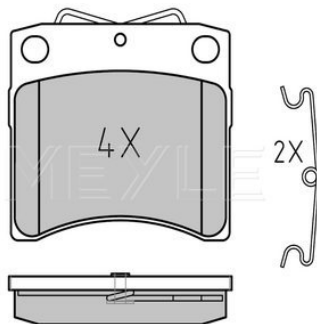

Brake pad set

Notes

Thickness [mm]
Height [mm]
Width [mm]
Brake System

excl. wear warning contact
18.2
79.8
91.4
TRW
with anti-squeak plate
Front Axle

References

701 698 151 A

Application info

Transporter IV (07/90-04/03)

025 206 5217/PO

701 698 151 A