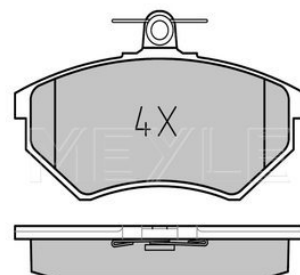

References

357 698 151	357 698 151 B