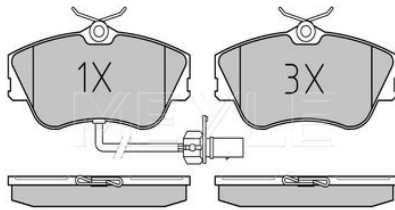

Brake pad set

Notes

Thickness [mm]
Height [mm]
Width [mm]
Warning Contact Length [mm]
Number of wear indicators [per axle]
Brake System

incl. wear warning contact
Fist-type Caliper
19.2
65.2
129.7
205
1
TRW
with anti-squeak plate
Front Axle

References

700 698 151 B

700 698 151 G

Application info

Transporter IV (07/90-04/03)