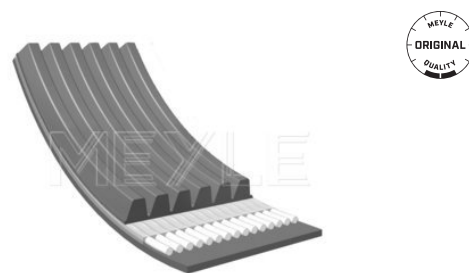

References

062 260 849 074 903 137 BC