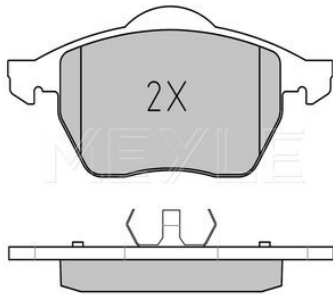

025 218 4819

7M0 698 151 B

Brake pad set

Application info

Sharan (7M) (09/95-03/10)

025 218 4819/PD

7M0 698 151 B

Brake pad set

Notes

Quality
Thickness [mm]
Height [mm]
Width [mm]
Brake System

prepared for wear indicator
PREMIUM
19.7
74
156.4
ATE
with anti-squeak plate
Front Axle

References

7M0 698 151
7M0 698 151 A

7M0 698 151 B

Application info

Sharan (7M) (09/95-03/10)

025 218 4919/PD

7M3 698 151