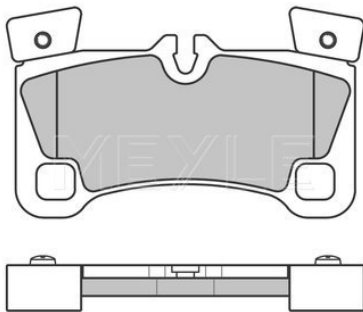

025 242 9616/PD

7L0 698 451 F

Notes

Quality
Thickness [mm]
Height [mm]
Width [mm]
Brake System

excl. wear warning contact
PREMIUM
16.3
77
132.1
Brembo
with anti-squeak plate
Rear Axle

References

7L0 698 451 C
7L0 698 451 D

7L0 698 451 E
7L0 698 451 F

Application info

Touareg (7LA, 7L6, 7L7) (10/02-05/10)