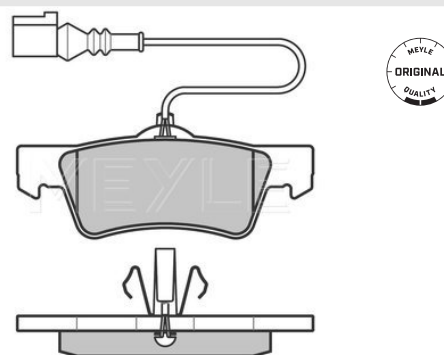

References

7H8 698 451

Application info

Transporter V (04/03-11/09)