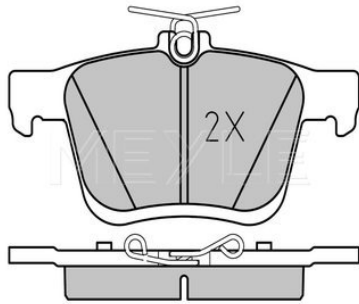

025 250 0816
5Q0 698 451

Brake pad set

Notes

Thickness [mm]
Height 2 [mm]
Height 1 [mm]
Width [mm]
Brake System

not prepared for wear indicator
16.2
61.2
56.2
123
ATE
with anti-squeak plate
Rear Axle

References