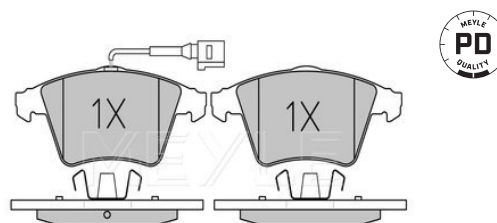

	incl. wear warning contact
Quality	PREMIUM
Thickness/Strength 2 [mm]	17.6
Thickness/Strength 1 [mm]	18
Height 2 [mm]	75.2
Height 1 [mm]	73.5
Width 2 [mm]	156.2
Number of wear indicators [per axle]	1
Width 1 [mm]	155
Brake System	ATE with anti-squeak plate Front Axle