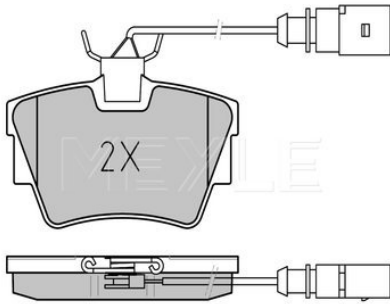

025 232 2416-1/PO

700 698 451 J

Brake pad set

Notes

Quality
Thickness [mm]
Height [mm]
Width [mm]
Number of wear indicators [per axle]
Brake System

incl. wear warning contact
PREMIUM
16.4
57.3
94.8
1
TRW
with anti-squeak plate
Rear Axle

References

700 698 451 C
700 698 451 G
700 698 451 J

Application info

Transporter IV (07/90-04/03)

025 232 2416/N

700 698 451 J