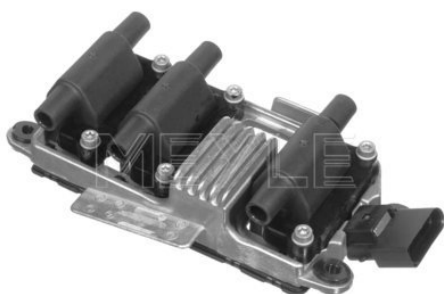

100 885 0021

058 905 101 A

Ignition coil

Application info

Passat (3B_) (08/96-08/05)

100 885 0004

078 905 104 A

Ignition coil

Notes

Operating voltage [V]
Number of Poles
Required quantity

for fully electronic ignition (FI)
Coupling Type Saw Tooth
12
5
1
for vehicles without distributor

References

078 905 104

078 905 104 A

Application info

Passat (3B_) (08/96-08/05)

100 905 0007

860 905 104