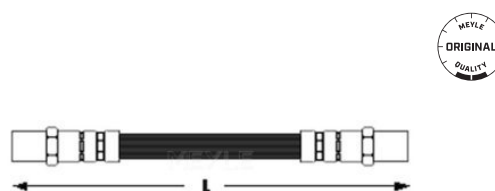

Brake hose

100 525 0029

400 611 707 H

Application info

Passat (3B_) (08/96-08/05)

Brake hose

100 611 0023

861 611 707 C

Notes

Inner thread 2 [mm]	M10x1
Inner thread 1 [mm]	M10x1
Length [mm]	324
Required quantity	2
	Front Axle

References

861 611 707 B	861 611 707 C

Application info

Polo / Derby (86_) (03/75-09/94)

Brake hose

100 525 0010/S

8N0 611 707 A

Notes

Inner thread [mm]	with seal
Connector type	M10x1
Length [mm]	Banjo fitting
	560
Required quantity	with hollow screw
	2
	Front Axle