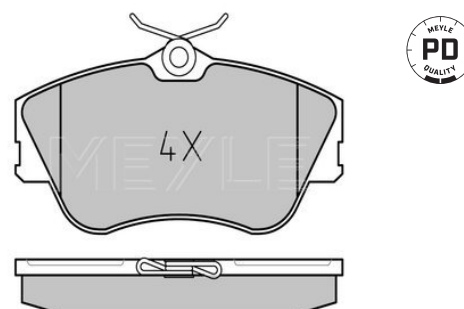

References

701 698 151 D
701 698 151 E

701 698 151 J

Application info

Transporter IV (07/90-04/03)