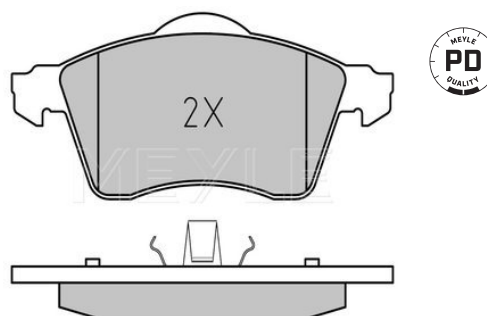

LT II (05/96-07/06)

Transporter IV (07/90-04/03)

Brake pad set
025 218 8319/PD

700 698 151 E

Notes

 Quality
 Thickness [mm]
 Height [mm]
 Width [mm]
 Brake System

 excl. wear warning contact
 Fist-type Caliper
 PREMIUM
 19.6
 68.7
 156.3
 ATE
 with anti-squeak plate
 Front Axle