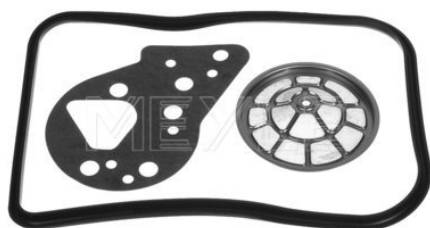

100 398 0000

010 398 009

Hydraulic filter kit, A/T

Notes

Transmission Type	Kit
Transmission Type	with seal
Transmission Type	090
Transmission Type	089
Transmission Type	087
Transmission Type	010
Manufacturer Restriction	Automatic Transmission, 3-speed VW

References

010 398 009

Parts list

100 321 0002	A/T oil pan gasket

Application info

Golf I (17, 155) (04/74-04/93)
Golf II (19E) (08/83-12/92)
Jetta I (16) (08/78-02/84)
Jetta II (19E) (01/84-07/92)
Passat (32/33) (05/73-07/80)

Passat (32B) (08/80-07/88)
Polo / Derby (86_) (03/75-09/94)
Scirocco (53) (02/74-07/80)
Scirocco (53B) (08/80-07/92)