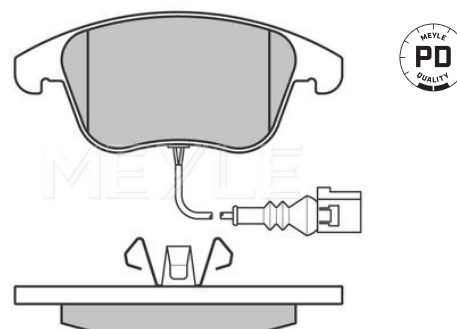

Brake pad set

025 243 3219/PD

5N0 698 151

Notes

Quality
Thickness [mm]
Height [mm]
Width [mm]
Number of wear indicators [per axle]
Warning Contact Length [mm]
Brake System

incl. wear warning contact
PREMIUM
20
66.6
155.1
1
155
ATE
with anti-squeak plate
Front Axle