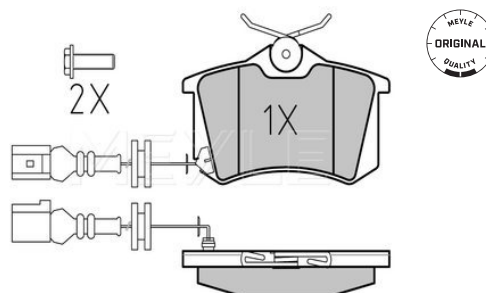

Brake pad set

025 238 2317/W

6Q0 698 451 B

Notes

Thickness [mm]	incl. wear warning contact	17.2
Height [mm]		52.8
Width [mm]		87.1
Warning Contact Length [mm]		255
Number of wear indicators [per axle]		1
Brake System	TRW	with anti-squeak plate
		Rear Axle