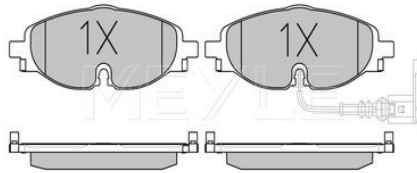

Brake pad set

Notes

Quality
Thickness [mm]
Height [mm]
Width [mm]
Number of wear indicators [per axle]
Warning Contact Length [mm]
Brake System

incl. wear warning contact
Disc Brake
PREMIUM
20.4
64.5
160.1
1
170
TRW
Front Axle

References

5Q0 698 151	8V0 698 151 B
5Q0 698 151 B	8V0 698 151 D
8V0 698 151	

Application info

Golf VII (08/12--)	Touran II (09/15--)