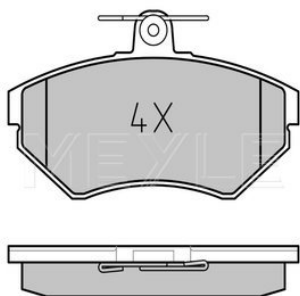

025 219 4519/PO

8E0 698 151 N

Brake pad set

Notes

Quality
Thickness [mm]
Height [mm]
Width [mm]
Brake System

not prepared for wear indicator
PREMIUM
19.3
69.4
118.9
TRW
with screws
with anti-squeak plate
Front Axle

References

8E0 698 151
8E0 698 151 A

8E0 698 151 N

Application info

Passat [3B_] [08/96-08/05]

025 238 0120/W

8J0 698 151 F