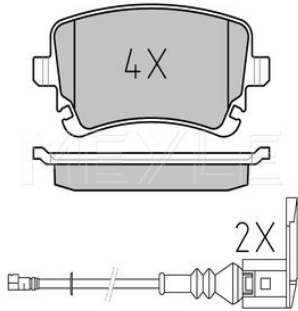

025 233 2617/W

7HO 698 451

Brake pad set

Notes

Thickness [mm]
Height [mm]
Width [mm]
Warning Contact Length [mm]
Number of wear indicators [per axle]
Brake System

incl. wear warning contact
17.3
58.7
116.1
170
2
TRW
with anti-squeak plate
Rear Axle

References

7HO 698 451 7HO 698 451 B

Application info

Transporter V [04/03-11/09]

025 233 2617

7HO 698 451 A