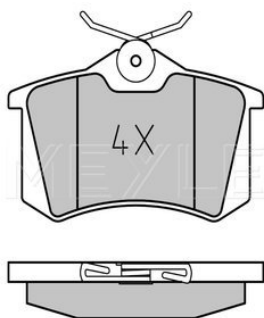

025 209 6117/PO

1EO 698 451 E

Brake pad set

Notes

Quality
Thickness [mm]
Height [mm]
Width [mm]
Brake System

with accessories
not prepared for wear indicator
PREMIUM
17.2
52.8
87.1
TRW
with screws
with anti-squeak plate
Rear Axle

References

1HO 690 451	1KO 698 451 M
1HO 690 451 A	3B0 698 451
1EO 698 451	3B0 698 451 A
1EO 698 451 C	4B0 698 451
1EO 698 451 D	4B0 698 451 A
1EO 698 451 E	4B0 698 451 B
1EO 698 451 G	4B0 698 451 E
1HO 698 451	4D0 698 451 C
1HO 698 451 A	5C0 698 451
1HO 698 451 D	5C0 698 451 A
1HO 698 451 G	5Q0 698 451 E
1JO 698 451	6Q0 698 451
1JO 698 451 B	6Q0 698 451 B
1JO 698 451 C	6R0 698 451
1JO 698 451 D	6X0 698 451
1JO 698 451 E	6X0 698 451 A
1JO 698 451 F	7M0 698 451
1JO 698 451 G	7M3 698 451
1JO 698 451 H	7M3 698 451 A
1JO 698 451 J	7M3 698 451 B
1JO 698 451 K	7M3 698 451 C
1JO 698 451 L	7M3 698 451 E
1JO 698 451 M	8E0 698 451
1JO 698 451 P	8E0 698 451 A
1JO 698 451 R	JZW 698 451
1KO 698 451 C	JZW 698 451 A
1KO 698 451 J	

Application info

1. Beetle (5C1) (04/11--)
   Bora (1J2, 1J6) (10/98-05/05)
   Caddy III (2KA, 2KB) (03/04-08/10)
   Corrado (53I) (09/88-12/95)
   Eos (03/06-11/10)
   Golf III (1H1, 1H5, 1E7) (08/91-06/02)
   Golf IV (1J1, 1J5) (08/97-06/06)
   Golf V (1K1, 1K5, 5M1) (10/03-05/09)
   Golf VI (5K1, 517, AJ5) (10/08-11/13)
   Lupo (09/98-07/05)
   New Beetle (1Y7, 9C1, 1C1) (01/98-10/10)

1. Passat (35I) (02/88-05/97)
   Passat (3B_) (08/96-08/05)
   Polo (6K_) (11/95-07/02)
   Polo (6N_) (10/94-10/01)
   Polo (6R_) (06/09-01/11)
   Polo (9N_) (10/01-11/09)
   Scirocco (137) (05/08-05/11)
   Sharan (7M) (09/95-03/10)
   Transporter IV (07/90-04/03)
   Vento (11/91-09/98)