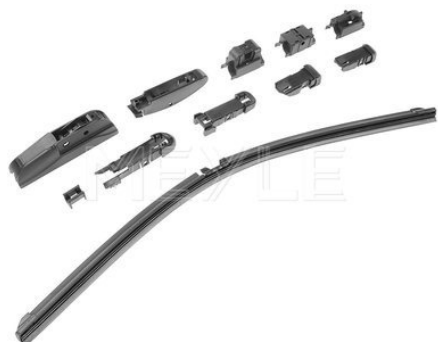

Flat bar wiper blade

20

500

Front

Application info

Passat (3B_) (08/96-08/05)

029 530 2100

Wiper Blade