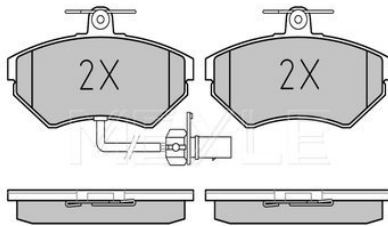

Brake pad set

Notes

Quality
Thickness [mm]
Height [mm]
Width [mm]
Number of wear indicators [per axle]
Warning Contact Length [mm]
Brake System

incl. wear warning contact
PREMIUM
19.6
69.4
118.9
2
196
TRW
with anti-squeak plate
Front Axle

References

8E0 698 151 B

8E0 698 151 M

Application info

Passat (3B_) (08/96-08/05)