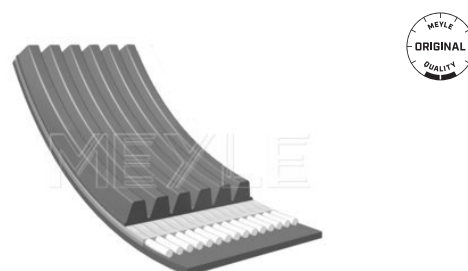

V-ribbed belt

050 006 1600

047 903 137 AC

Notes

Number of Ribs	6
Length [mm]	1600

References

03C 903 137 A	047 903 137 AC
03L 903 137 A	

Application info

Beetle (5C1) (04/11--)	Passat (3C_) (03/05-10/11)
Eos (03/06-11/10)	Polo (6R_) (06/09-01/11)
Golf V (1K1, 1K5, 5M1) (10/03-05/09)	Sharan (7N) (05/10-05/12)
Golf VI (5K1, 517, AJ5) (10/08-11/13)	Tiguan (09/07-08/09)
Jetta III (1K2) (08/05-10/10)	Touran (1T1, 1T2) (02/03-05/10)
Jetta IV (162) (04/10--)	Touran (1T3) (05/10-01/13)
Passat (362, 365) (08/10--)	

V-ribbed belt

050 006 1480

047 903 137 F

Notes

Number of Ribs	6
Length [mm]	1480