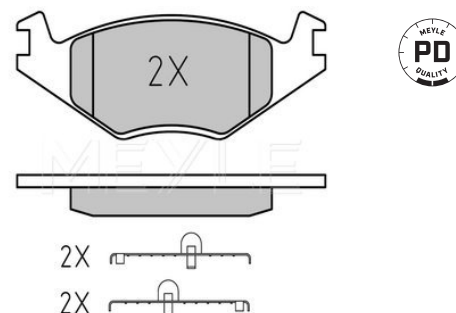

Brake pad set

025 208 8717/PD

867 698 151

Notes

Quality
Thickness [mm]
Height 2 [mm]
Height 1 [mm]
Width [mm]
Brake System

excl. wear warning contact
PREMIUM
17.2
49
51.4
137.9
Kelsey-Hayes
with anti-squeak plate
Front Axle

References

867 698 151

Application info

Polo [6K_] [11/95-07/02]
Polo [6N_] [10/94-10/01]

Polo / Derby [86_] [03/75-09/94]

Brake pad set

025 216 2419

800 698 151 C

Notes

Thickness [mm]
Height [mm]
Width [mm]
Brake System

prepared for wear indicator
19.9
74
156.4
ATE
with anti-squeak plate
Front Axle