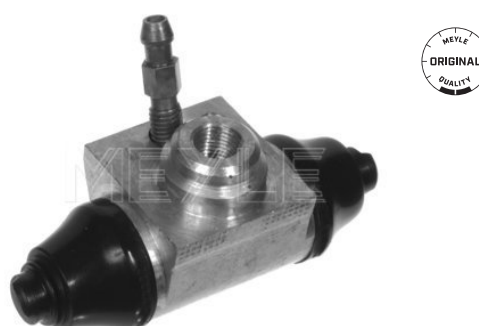

References

1H0 611 053 A