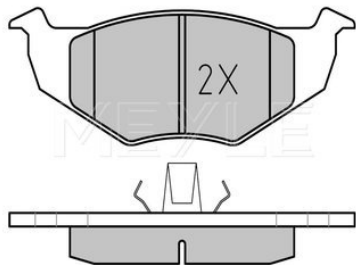

025 218 6615

1HO 698 151 B

Brake pad set

Notes

Thickness [mm]
Height 2 [mm]
Height 1 [mm]
Width 2 [mm]
Width 1 [mm]
Brake System

not prepared for wear indicator
15.3
50.6
50.7
141.7
141.6
VW
with anti-squeak plate
Front Axle

References

1HO 698 151 B

Application info

Golf III (1H1, 1H5, 1E7) (08/91-06/02)
Polo (6K_) (11/95-07/02)

Vento (11/91-09/98)

025 218 6615/PD

1HO 698 151 B