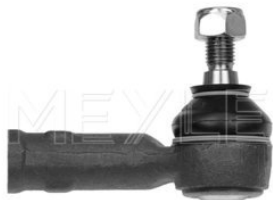

116 020 0003

8N0 422 812 A

Tie rod end

Notes

Thread Measurement 2
Thread Measurement 1
Manufacturer Restriction
Length [mm]

M16x1,5
M12x1,5
ZF
85
for vehicles with power steering
Front Axle Right

References

8N0 422 812 A

Counterpart

116 020 0002

Application info

Golf IV (1J1, 1J5) (08/97-06/06)

New Beetle (1Y7, 9C1, 1C1) (01/98-10/10)

116 020 0005

2H0 422 817