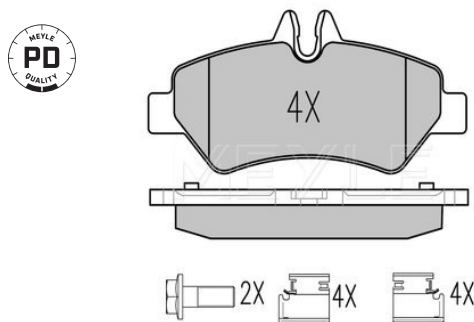

2E0 698 451

Application info

Crafter (04/06-07/11)

025 291 9019/PD

2E0 698 451

Brake pad set

Notes

Quality
Thickness [mm]
Height [mm]
Width [mm]
Brake System