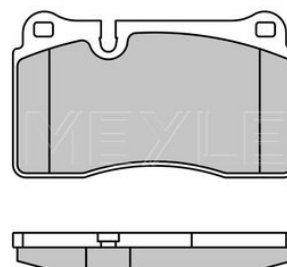

Brake pad set

025 240 9817

7L6 698 151 J

Notes

Thickness [mm]
Height [mm]
Width [mm]
Brake System

prepared for wear indicator
17.1
77.2
131.8
Brembo
with anti-squeak plate
Front Axle

References

7L6 698 151 E
7L6 698 151 G

7L6 698 151 J
7P6 698 151 C