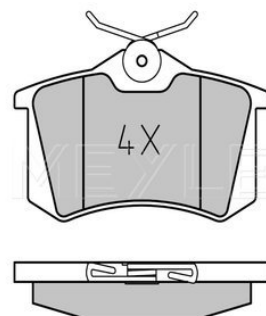

Brake pad set

025 209 6117

1E0 698 451 E

Notes

Thickness [mm]
Height [mm]
Width [mm]
Brake System

excl. wear warning contact
17.2
52.8
87.1
TRW
with anti-squeak plate
Rear Axle

References

1H0 690 451	1K0 698 451 M
1H0 690 451 A	3B0 698 451
1E0 698 451	3B0 698 451 A
1E0 698 451 C	4B0 698 451
1E0 698 451 D	4B0 698 451 A
1E0 698 451 E	4B0 698 451 B
1E0 698 451 G	4B0 698 451 E
1H0 698 451	4D0 698 451 C
1H0 698 451 A	5C0 698 451
1H0 698 451 D	5C0 698 451 A
1H0 698 451 G	5Q0 698 451 E
1J0 698 451	6Q0 698 451
1J0 698 451 B	6Q0 698 451 B
1J0 698 451 C	6R0 698 451
1J0 698 451 D	6X0 698 451
1J0 698 451 E	6X0 698 451 A
1J0 698 451 F	7M0 698 451
1J0 698 451 G	7M3 698 451
1J0 698 451 H	7M3 698 451 A
1J0 698 451 J	7M3 698 451 B
1J0 698 451 K	7M3 698 451 C
1J0 698 451 L	7M3 698 451 E
1J0 698 451 M	8E0 698 451
1J0 698 451 P	8E0 698 451 A
1J0 698 451 R	JZW 698 451
1K0 698 451 C	JZW 698 451 A
1K0 698 451 J	

Application info

Beetle (5C1) (04/11--)
Bora (1J2, 1J6) (10/98-05/05)
Caddy III (2KA, 2KB) (03/04-08/10)
Corrado (53I) (09/88-12/95)
Eos (03/06-11/10)
Golf III (1H1, 1H5, 1E7) (08/91-06/02)
Golf IV (1J1, 1J5) (08/97-06/06)
Golf V (1K1, 1K5, 5M1) (10/03-05/09)
Golf VI (5K1, 517, AJ5) (10/08-11/13)
Lupo (09/98-07/05)
New Beetle (1Y7, 9C1, 1C1) (01/98-10/10)

Passat (35I) (02/88-05/97)
Passat (3B_) (08/96-08/05)
Polo (6K_) (11/95-07/02)
Polo (6N_) (10/94-10/01)
Polo (6R_) (06/09-01/11)
Polo (9N_) (10/01-11/09)
Scirocco (137) (05/08-05/11)
Sharan (7M) (09/95-03/10)
Transporter IV (07/90-04/03)
Vento (11/91-09/98)