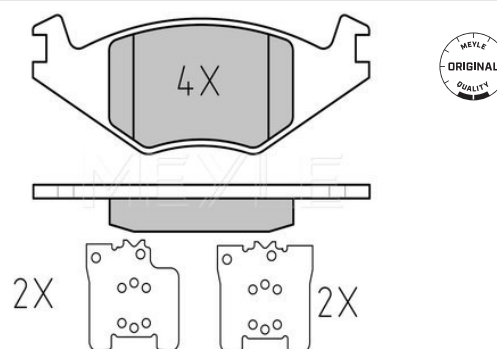

Brake pad set

025 208 8917

191 698 151 F

Notes

Thickness [mm]
Height [mm]
Width [mm]
Brake System

excl. wear warning contact
17.3
51.4
137.9
Kelsey-Hayes
with anti-squeak plate
Front Axle

References

191 615 115 K
191 698 151
191 698 151 A

191 698 151 E
191 698 151 F

Application info

Golf II [19E] [08/83-12/92]
Jetta II [19E] [01/84-07/92]

Polo / Derby [86_] [03/75-09/94]

Brake pad set

025 208 8719

191 698 151 H

Notes

Thickness [mm]
Height 2 [mm]
Height 1 [mm]
Width [mm]
Brake System

excl. wear warning contact
19.7
49
51.4
137.9
VW
with anti-squeak plate
Front Axle

References

191 615 109 H
1H0 615 109
171 698 151 F
175 698 151
176 698 151
191 698 151 C
191 698 151 D

191 698 151 H
191 698 151 J
191 698 151 K
1H0 698 151
321 698 151 C
321 698 151 F
321 698 151 G