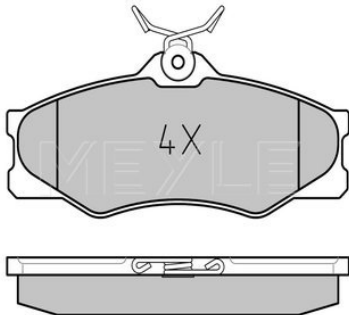

Brake pad set

Notes

Thickness [mm]
Height [mm]
Width [mm]
Brake System

for vehicles without ABS
excl. wear warning contact
19.7
56.6
129.6
Bendix
with anti-squeak plate
Front Axle

References

251 698 151 C

251 698 151 F

Application info

Transporter III (05/79-07/92)

3