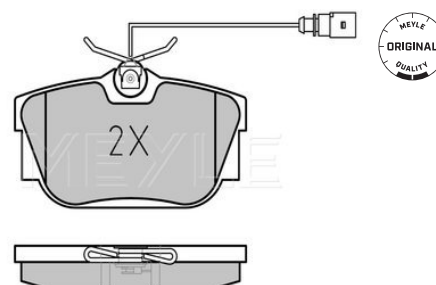

References

 700 698 451 B 7M3 698 451 D
 700 698 451 C 7M3 698 451 F
 700 698 451 F

Application info

Sharan (7M) (09/95-03/10)

Transporter IV (07/90-04/03)

Brake pad set
025 232 2417
700 698 451 E
Notes

 Thickness [mm]
 Height [mm]
 Width [mm]
 Brake System