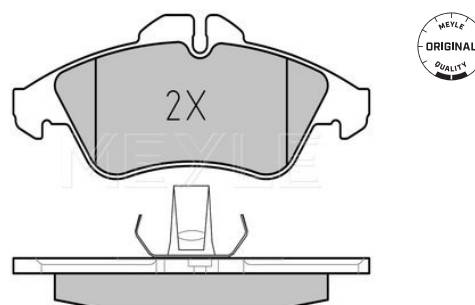

Brake pad set

025 215 7620

200 698 151 C

Notes

Thickness [mm]	prepared for wear indicator
Height [mm]	20.3
Width [mm]	65
Brake System	156.4
	ATE
	with anti-squeak plate
	Front Axle

References

200 698 151	200 698 151 C