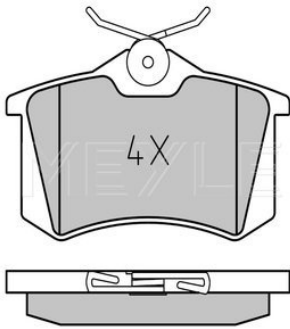

025 209 6115/PO

1EO 698 451 E

Brake pad set

Notes

Quality
Thickness [mm]
Height [mm]
Width [mm]
Brake System

excl. wear warning contact
PREMIUM
15.1
52.8
87.1
TRW
with anti-squeak plate
Rear Axle

References

1HO 690 451	1EO 698 451 A
1HO 690 451 A	1EO 698 451 E
191 698 451	1HO 698 451 B
191 698 451 A	1HO 698 451 C
191 698 451 B	1HO 698 451 E
191 698 451 C	1HO 698 451 F
191 698 451 D	1HO 698 451 H

Application info

Corrado (53I) (09/88-12/95)
Golf II (19E) (08/83-12/92)
Golf III (1H1, 1H5, 1E7) (08/91-06/02)
Jetta II (19E) (01/84-07/92)
Passat (32B) (08/80-07/88)

Passat (35I) (02/88-05/97)
Polo (6K_) (11/95-07/02)
Scirocco (53B) (08/80-07/92)
Vento (11/91-09/98)

3