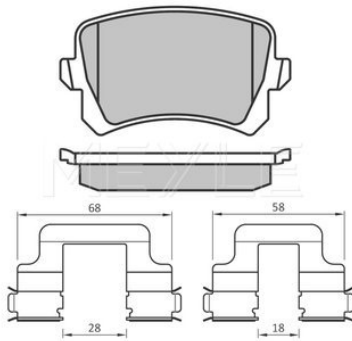

025 244 8317

3AA 698 451

Brake pad set

Notes

Thickness [mm]
Height [mm]
Width [mm]
Brake System

not prepared for wear indicator
17.2
56.3
105.5
TRW
with anti-squeak plate
Rear Axle

References

3AA 698 451
3CO 698 451 E
3CO 698 451 F

5NO 698 451
JZW 698 451 G

Application info

CC (11/11--)
Passat (362, 365) (08/10--)
Passat (3C_) (03/05-10/11)

Sharan (7N) (05/10-05/12)
Tiguan (09/07-08/09)

025 244 8317/PD

3CO 698 451 E