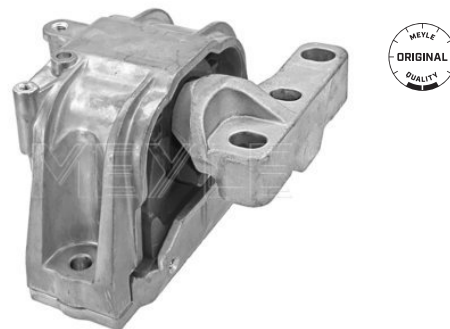

References

1KD 199 262 AF

1KD 199 262 AT

Application info

Caddy III (2KA, 2KB) [03/04-08/10]
Eos [03/06-11/10]
Golf V (1K1, 1K5, 5M1) [10/03-05/09]

Jetta III (1K2) [08/05-10/10]
Touran (1T1, 1T2) [02/03-05/10]