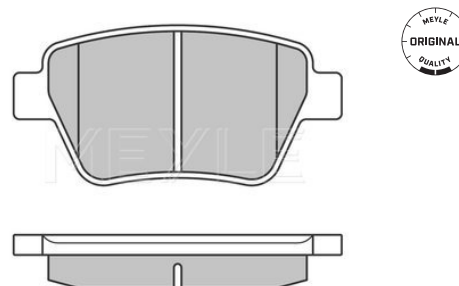

Brake pad set

025 245 6317

5KD 698 451 A

Notes

Thickness [mm]
Height [mm]
Width [mm]
Brake System

not prepared for wear indicator
17.7
53.3
109.2
Bosch
with anti-squeak plate
Rear Axle

References

5KD 698 451

5KD 698 451 A

Application info

Beetle (5C1) (04/11--)
Caddy III (2KA, 2KB) (03/04-08/10)
Eos (03/06-11/10)
Golf VI (5K1, 517, AJ5) (10/08-11/13)
Jetta III (1K2) (08/05-10/10)

Jetta IV (162) (04/10--)
Scirocco (137) (05/08-05/11)
Touran (1T1, 1T2) (02/03-05/10)
Touran (1T3) (05/10-01/13)

Brake pad set

025 245 6317/PD

5KD 698 451 A

Notes

Quality
Thickness [mm]
Height [mm]
Width [mm]
Brake System

not prepared for wear indicator
PREMIUM
17.7
53.3
109.2
Bosch
with anti-squeak plate
Rear Axle