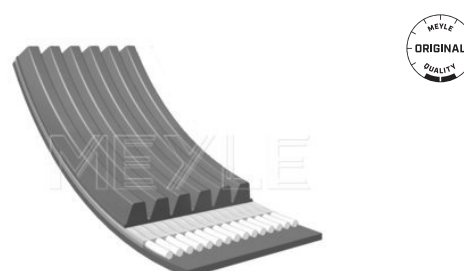

References

036 145 933 F