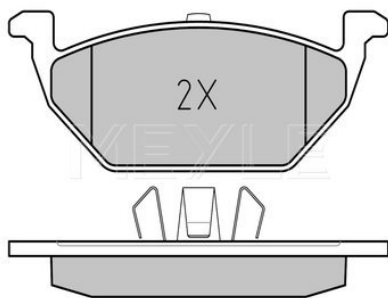

025 231 3019/PD

1J0 698 151 C

Notes

Quality
Thickness [mm]
Height [mm]
Width [mm]
Brake System

not prepared for wear indicator
PREMIUM
19.2
54.7
146
Kelsey-Hayes
with anti-squeak plate
Front Axle

References

1J0 698 151 A
1J0 698 151 B
1J0 698 151 C
1J0 698 151 J
5C0 698 151

5C0 698 151 A
6Q0 698 151
6R0 698 151 A
JZW698151A

Application info

Beetle (5C1) (04/11--)
Bora (1J2, 1J6) (10/98-05/05)
Fox/Lupo Z51 (10/03--)
Golf IV (1J1, 1J5) (08/97-06/06)
Jetta IV (162) (04/10--)

New Beetle (1Y7, 9C1, 1C1) (01/98-10/10)
Polo (6R_) (06/09-01/11)
Polo (9N_) (10/01-11/09)
UP (12/11--)