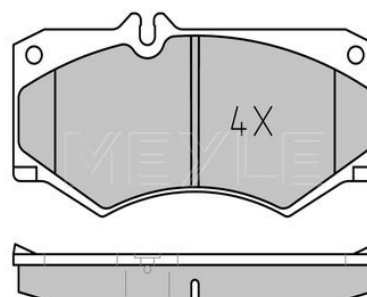

Notes

Thickness [mm]
Height [mm]
Width [mm]
Brake System

prepared for wear indicator
18
75.1
148.9
Perrot
with anti-squeak plate
Front Axle