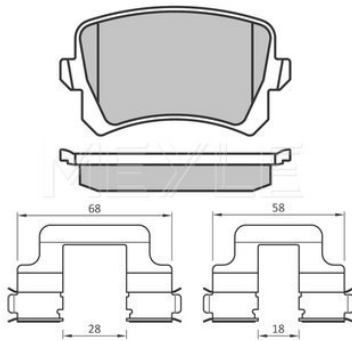

Brake pad set

Notes

Quality
Thickness [mm]
Height [mm]
Width [mm]
Brake System

not prepared for wear indicator
PREMIUM
17.2
56.3
105.5
TRW
with anti-squeak plate
Rear Axle

References

3AA 698 451
3CO 698 451 E
3CO 698 451 F

5NO 698 451
JZW 698 451 G

Application info

CC (11/11--)
Passat (362, 365) (08/10--)
Passat (3C_) (03/05-10/11)

Sharan (7N) (05/10-05/12)
Tiguan (09/07-08/09)