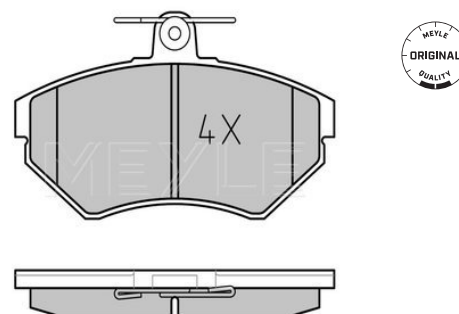

Brake pad set

025 219 4516

1HM 698 151 A

Notes

Thickness [mm]	excl. wear warning contact
Height [mm]	15.9
Width [mm]	69.4
Brake System	118.9
	TRW
	with anti-squeak plate
	Front Axle

References

1HM 698 151	6N0 698 151 A
1HM 698 151 A	6N0 698 151 B
357 698 151 E	

Application info

Caddy II (9K9, 9K9B, 9U7) [11/95-01/04]
Golf III (1H1, 1H5, 1E7) [08/91-06/02]
Lupo [09/98-07/05]

Polo (6K_) [11/95-07/02]
Polo (6N_) [10/94-10/01]
Vento [11/91-09/98]

Brake pad set

025 219 4516/PD

1HM 698 151 A

Notes

Quality	excl. wear warning contact
Thickness [mm]	PREMIUM
Height [mm]	15.9
Width [mm]	69.4
Brake System	118.9
	TRW
	with anti-squeak plate
	Front Axle