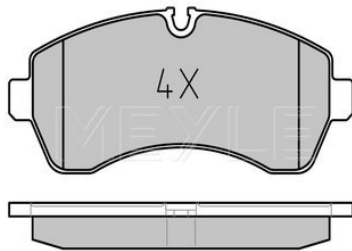

025 292 0020

2EO 698 151 A

Brake pad set

Application info

Crafter (04/06-07/11)

025 292 0020/PD

2EO 698 151 A

Brake pad set

Notes

Quality
Thickness [mm]
Height [mm]
Width [mm]
Brake System

prepared for wear indicator
PREMIUM
20.7
73.4
169.2
Brembo
with anti-squeak plate
Front Axle

References

2EO 698 151 A

2EO 698 151 C

Application info

Crafter (04/06-07/11)

025 291 9220

2EO 698 151 E