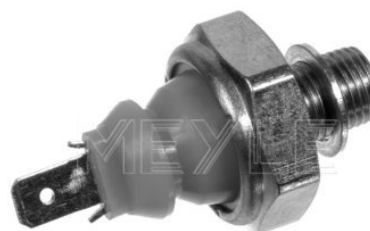

Notes

	White with seal
	Lock
Pressure to [bar]	2
Pressure from [bar]	1.6
Spanner Size	24
Thread Size	M10 x 1,0
Number of Poles	1

References

056 919 081

056 919 081 E

Application info

Caddy I (14) (08/82-07/92)
 Corrado (531) (09/88-12/95)
 Golf I (17, 155) (04/74-04/93)
 Golf II (19E) (08/83-12/92)
 Golf III (1H1, 1H5, 1E7) (08/91-06/02)
 Jetta I (16) (08/78-02/84)
 Jetta II (19E) (01/84-07/92)
 LT I (04/75-06/96)