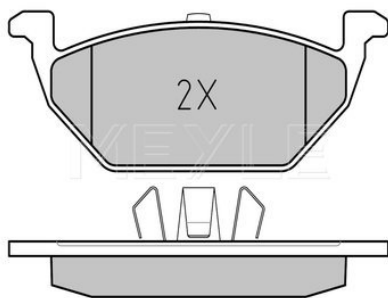

025 231 3019/A

1J0 698 151 C

Brake pad set

Notes

Thickness [mm]
Height [mm]
Width [mm]
Brake System

excl. wear warning contact
19.2
54.7
146
Kelsey-Hayes
with anti-squeak plate
Front Axle

References

1J0 698 151 A
1J0 698 151 B
1J0 698 151 C
1J0 698 151 J
5C0 698 151

5C0 698 151 A
6Q0 698 151
6R0 698 151 A
JZW698151A

Application info

Beetle (5C1) (04/11--)
Bora (1J2, 1J6) (10/98-05/05)
Fox/Lupo Z51 (10/03--)
Golf IV (1J1, 1J5) (08/97-06/06)
Jetta IV (162) (04/10--)

New Beetle (1Y7, 9C1, 1C1) (01/98-10/10)
Polo (6R_) (06/09-01/11)
Polo (9N_) (10/01-11/09)
UP (12/11--)