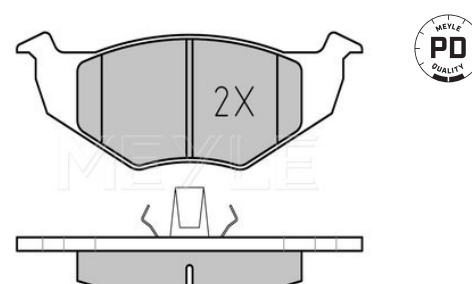

Notes

Quality	excl. wear warning contact
Thickness [mm]	PREMIUM
Height 2 [mm]	19.5
Height 1 [mm]	50.6
Width 2 [mm]	50.7
Width 1 [mm]	141.7
Width 1 [mm]	141.6
Brake System	VW
	with anti-squeak plate
	Front Axle