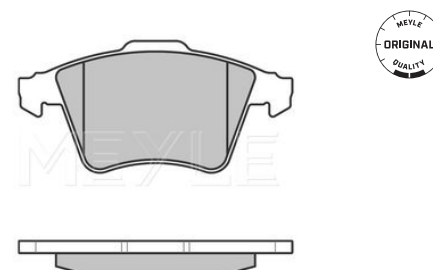

References

7L6 698 151 B

Application info

Touareg [7LA, 7L6, 7L7] (10/02-05/10)

Touareg [7P5] (01/10--)