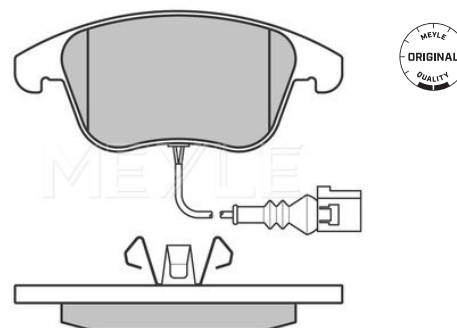

Notes

Thickness [mm]
Height [mm]
Width [mm]
Warning Contact Length [mm]
Number of wear indicators [per axle]
Brake System

incl. wear warning contact
20
66.6
155.1
155
1
ATE
with anti-squeak plate
Front Axle