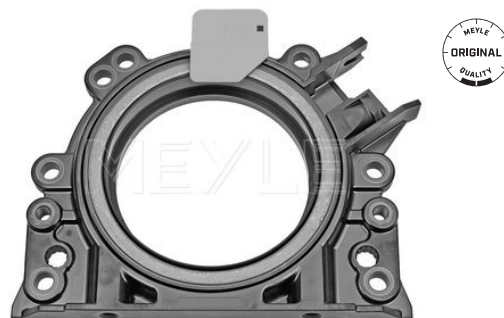

Crankshaft seal

100 103 1009

030 103 171 S

Notes

Inner diameter [mm]
Outer diameter [mm]

Left-hand Twist
Synthetic Material Housing
PTFE (polytetrafluoroethyl-
ene)
85
111
with mounting sleeve
Transmission End

References

030 103 171   030 103 171 T
030 103 171 S

Application info

Caddy III (2KA, 2KB) (03/04-08/10)
Eos (03/06-11/10)
Golf V (1K1, 1K5, 5M1) (10/03-05/09)
Golf VI (5K1, 517, AJ5) (10/08-11/13)

Jetta III (1K2) (08/05-10/10)
Passat (3C_) (03/05-10/11)
Touran (1T1, 1T2) (02/03-05/10)

Crankshaft seal

100 103 1003

036 103 171 B

Notes

Inner diameter [mm]
Outer diameter [mm]

Left-hand Twist
Synthetic Material Housing
PTFE (polytetrafluoroethyl-
ene)
85
131
with mounting sleeve
Transmission End