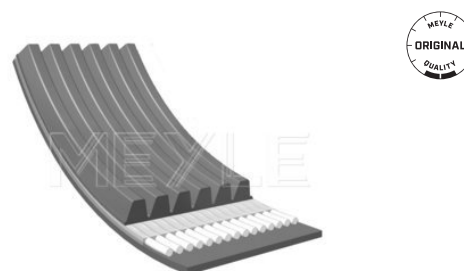

References

030 145 933 A