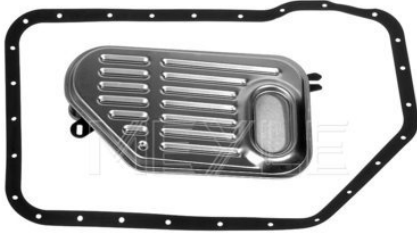

100 398 0003
01V 325 429

Hydraulic filter kit, A/T

Notes

Transmission Type

Manufacturer Restriction

Kit with seal
5HP19
Automatic Transmission,
5-speed
ZF

References

01V 325 429

Parts list

100 321 0004 A/T oil pan gasket
100 325 0005 Hydraulic filter, A/T

Application info

Passat [3B_] (08/96-08/05)

Phaeton [3D] (04/02--)

100 398 0001
095 325 429 D