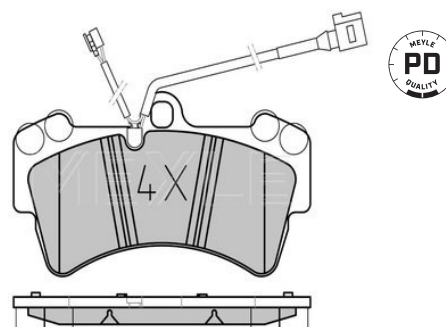

Application info

Touareg [7LA, 7L6, 7L7] [10/02-05/10]