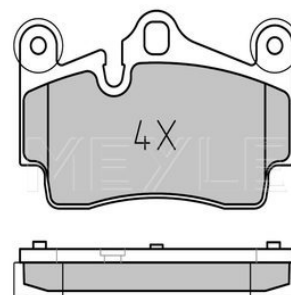

Brake pad set

025 236 9417

7L0 698 451 G

Application info

Touareg [7LA, 7L6, 7L7] [10/02-05/10]

Touareg [7P5] [01/10--]

Brake pad set

025 236 9417/PD

7L0 698 451 G

Notes

Quality
Thickness [mm]
Height [mm]
Width [mm]
Brake System

prepared for wear indicator
PREMIUM
16.2
73.1
112.1
Brembo
with anti-squeak plate
Rear Axle

References

7L0 698 451
7L0 698 451 A
7L0 698 451 B

7L0 698 451 G
7L6 698 451 A
7L6 698 451 D

3

Application info

Touareg [7LA, 7L6, 7L7] [10/02-05/10]

Touareg [7P5] [01/10--]

Brake pad set

025 240 9717

7L6 698 451 B

Notes

Thickness [mm]
Height [mm]
Width [mm]
Number of wear indicators [per axle]
Brake System

incl. wear warning contact
17.1
70.1
86.8
1
Brembo
with anti-squeak plate
Rear Axle