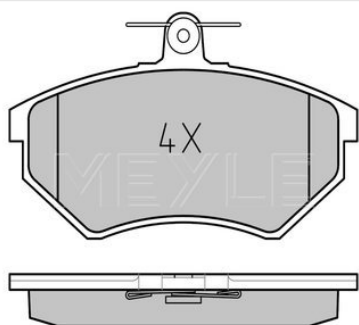

Brake pad set

Application info

Amarok (09/10--)

025 201 6816

357 698 151 A

Brake pad set

Notes

Thickness [mm]	excl. wear warning contact
Height [mm]	16.2
Width [mm]	69.6
Brake System	119.2
	TRW
	with anti-squeak plate
	Front Axle