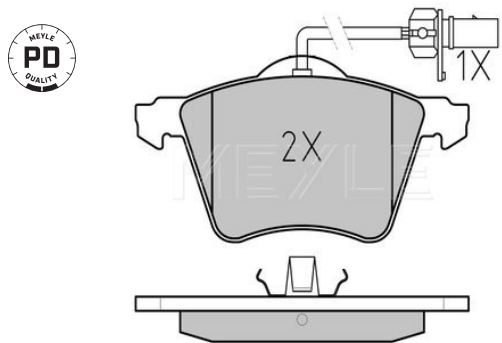

References

7M3 698 151 A

Application info

Sharan (7M) [09/95-03/10]

Transporter IV [07/90-04/03]

025 234 1819/PD

7M3 698 151 B

Brake pad set