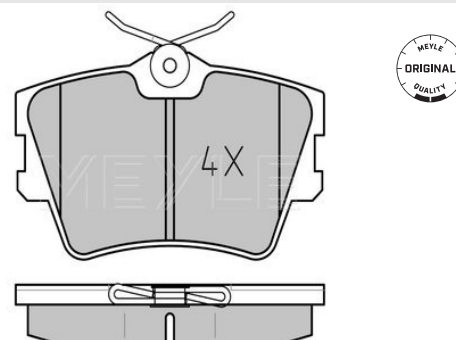

Notes

Thickness [mm]	excl. wear warning contact	17
Height [mm]		57.4
Width [mm]		94.8
Brake System	TRW	with anti-squeak plate
		Rear Axle