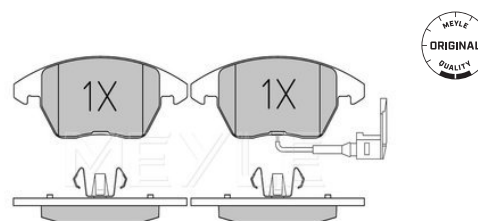

Brake pad set

025 235 8720/PD

3CO 698 151 C

Application info

Beetle [5C1] [04/11--]
Caddy III [2KA, 2KB] [03/04-08/10]
CC [11/11--]
Eos [03/06-11/10]
Golf V [1K1, 1K5, 5M1] [10/03-05/09]
Golf VI [5K1, 517, AJ5] [10/08-11/13]
Jetta III [1K2] [08/05-10/10]

Jetta IV [162] [04/10--]
Passat [362, 365] [08/10--]
Passat [3C_] [03/05-10/11]
Polo [6R_] [06/09-01/11]
Scirocco [137] [05/08-05/11]
Touran [1T1, 1T2] [02/03-05/10]
Touran [1T3] [05/10-01/13]

Brake pad set

025 235 8720/W

3CO 698 151 C

Notes

Thickness [mm]	incl. wear warning contact
Height 2 [mm]	20
Height 1 [mm]	71.5
Width 2 [mm]	66
Warning Contact Length [mm]	156.5
Width 1 [mm]	155
Number of wear indicators [per axle]	155.2
Brake System	1
	ATE
	with anti-squeak plate
	Front Axle

References

1KD 698 151	3CO 698 151 C
1KD 698 151 C	3CO 698 151 D
1KD 698 151 E	5KD 698 151
3CO 698 151	5KD 698 151 A
3CO 698 151 A	JZW698151B
3CO 698 151 B	

Application info

Beetle [5C1] [04/11--]
Caddy III [2KA, 2KB] [03/04-08/10]
CC [11/11--]
Eos [03/06-11/10]
Golf V [1K1, 1K5, 5M1] [10/03-05/09]
Golf VI [5K1, 517, AJ5] [10/08-11/13]
Jetta III [1K2] [08/05-10/10]

Jetta IV [162] [04/10--]
Passat [362, 365] [08/10--]
Passat [3C_] [03/05-10/11]
Polo [6R_] [06/09-01/11]
Scirocco [137] [05/08-05/11]
Touran [1T1, 1T2] [02/03-05/10]
Touran [1T3] [05/10-01/13]