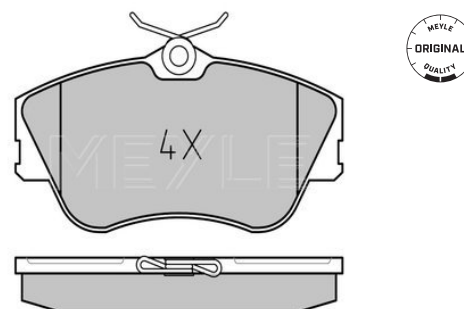

Brake pad set

025 214 7919

701 698 151 J

Notes

Thickness [mm]
Height [mm]
Width [mm]
Brake System

excl. wear warning contact
Fist-type Caliper
19
65.2
129.7
TRW
with anti-squeak plate
Front Axle

References

701 698 151 D
701 698 151 E

701 698 151 J

Application info

Transporter IV (07/90-04/03)

Brake pad set

025 214 7919/PD

701 698 151 J

Notes

Quality
Thickness [mm]
Height [mm]
Width [mm]
Brake System

excl. wear warning contact
Fist-type Caliper
PREMIUM
19
65.2
129.7
TRW
with anti-squeak plate
Front Axle