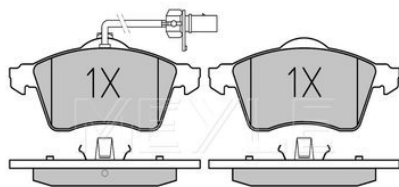

025 218 8519/PD

700 698 151 F

Brake pad set

Notes

Quality
Thickness [mm]
Height [mm]
Width [mm]
Number of wear indicators [per axle]
Brake System

incl. wear warning contact
Fist-type Caliper
PREMIUM
19.6
68.7
156.3

1
ATE
with anti-squeak plate
Front Axle

References

700 698 151 D   700 698 151 F

Application info

LT II (05/96-07/06)

Transporter IV (07/90-04/03)

025 218 8519/W

700 698 151 F