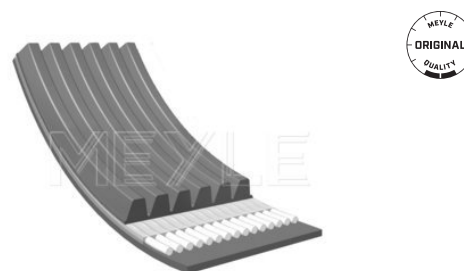

References

030 145 933 K 036 145 933 F
032 145 933 J 036 145 933 J
036 145 933 AJ 06B 145 933
036 145 933 AK 03L 903 137 D
036 145 933 AT