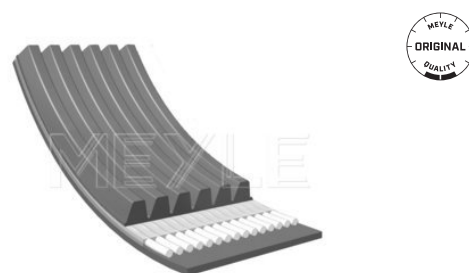

V-ribbed belt

050 006 1025

04L 260 849 C

Notes

Number of Ribs 6
Length [mm] 1025

References

04L 260 849 C