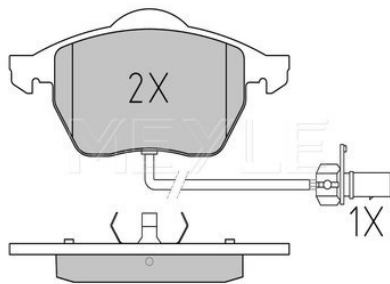

Sharan (7M) (09/95-03/10)

025 218 4919/PD

7M3 698 151

Brake pad set

Notes

Quality
Thickness [mm]
Height [mm]
Width [mm]
Warning Contact Length [mm]
Number of wear indicators [per axle]
Brake System

incl. wear warning contact
PREMIUM
19.7
74
156.4
200
1
ATE
with anti-squeak plate
Front Axle