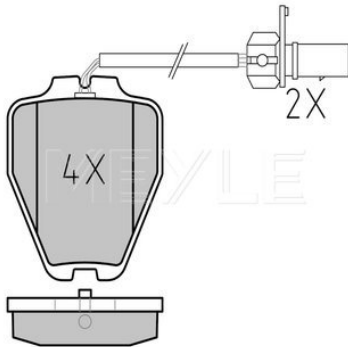

Application info

CC (11/11--)
Golf VII (08/12--)
Passat (362, 365) (08/10--)

Passat (3C_) (03/05-10/11)
Sharan (7N) (05/10-05/12)

025 232 8017/W

300 698 151 B

Brake pad set

Notes

Thickness [mm]	17.5
Height 2 [mm]	74.6
Height 1 [mm]	75.4
Width 2 [mm]	77.7
Width 1 [mm]	63.5
Number of wear indicators [per axle]	2
Brake System	TRW with anti-squeak plate Front Axle