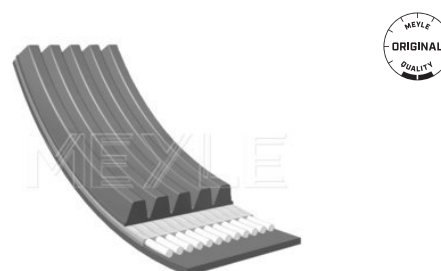

V-ribbed belt

050 005 1060

07K145933E

Notes

Number of Ribs 5
Length [mm] 1060

References

07K145933E