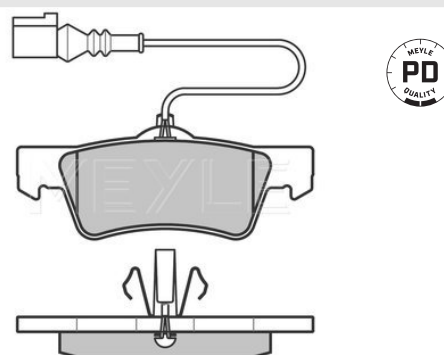

Brake pad set

025 233 2617/PD

7H0 698 451 A

Application info

Transporter V (04/03-11/09)

Brake pad set

025 243 6719/PD

7H8 698 451

Notes

Quality	incl. wear warning contact
Thickness [mm]	PREMIUM
Height 2 [mm]	19.1
Height 1 [mm]	53.9
Width 2 [mm]	50.9
Width 1 [mm]	140.7
Number of wear indicators [per axle]	1
Warning Contact Length [mm]	310
Width 1 [mm]	141.3
Brake System	ATE
	with anti-squeak plate
	Rear Axle

References

7H8 698 451

Application info

Transporter V (04/03-11/09)

Brake pad set

025 243 6719/W

7H8 698 451

Notes

Thickness [mm]	incl. wear warning contact
Height 2 [mm]	19.1
Height 1 [mm]	53.9
Width 2 [mm]	50.9
Width 1 [mm]	140.7
Warning Contact Length [mm]	310
Width 1 [mm]	141.3
Number of wear indicators [per axle]	1
Brake System	ATE
	with anti-squeak plate
	Rear Axle