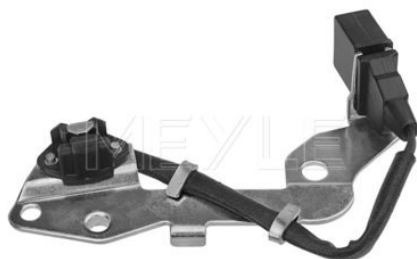

100 899 0012

06A 905 161 B

Sensor, camshaft position

Notes

Operating voltage [V]
Number of Poles

with holder
Hall Sensor
12
3
with bearing(s)

References

06A 905 161
06A 905 161 B

06A 905 161 C

Application info

Bora (1J2, 1J6) (10/98-05/05)
Caddy III (2KA, 2KB) (03/04-08/10)
Golf IV (1J1, 1J5) (08/97-06/06)
Golf V (1K1, 1K5, 5M1) (10/03-05/09)
Jetta III (1K2) (08/05-10/10)
Jetta IV (1B2) (04/10--)

New Beetle (1Y7, 9C1, 1C1) (01/98-10/10)
Passat (3B_) (08/96-08/05)
Polo (8K_) (11/95-07/02)
Polo (9N_) (10/01-11/09)
Touran (1T1, 1T2) (02/03-05/10)
Transporter V (04/03-11/09)