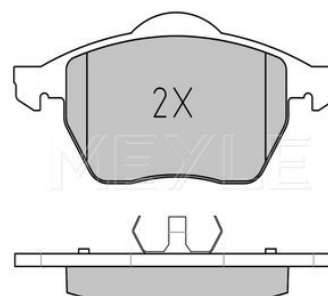

References

7M0 698 151
7M0 698 151 A

7M0 698 151 B