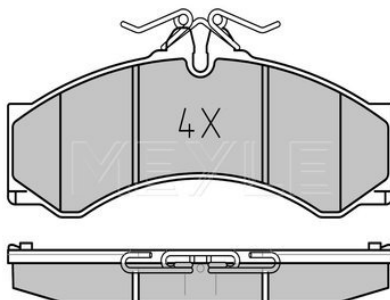

Brake pad set

Notes

Quality
Thickness [mm]
Height [mm]
Width [mm]
Warning Contact Length [mm]
Brake System

incl. wear warning contact
PREMIUM
20
73
164.5
2
Perrot/Bosch
with anti-squeak plate

References

200 698 151 A

200 698 151 B

Application info

LT II (05/96-07/06)