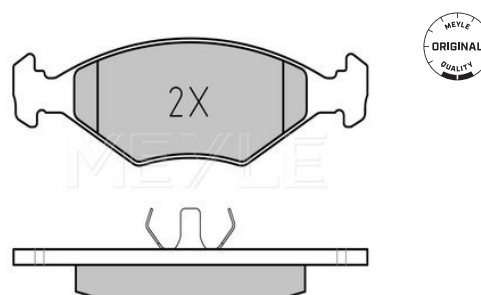

References

377 698 151 F
5XD 698 151 B

ZBC 698 151 A

Application info

Gol II (AB9) (10/94-05/02)