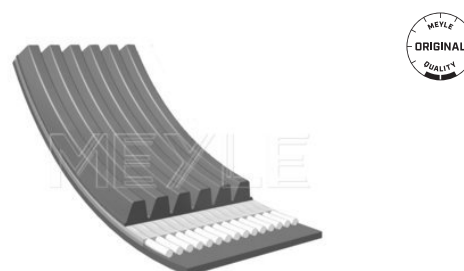

V-ribbed belt

050 006 1460

044 903 137 H

Notes

Number of Ribs 6
Length [mm] 1460

References

03D 145 933 S 044 903 137 H