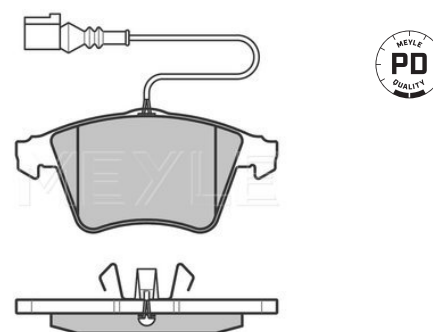

Brake pad set

025 237 4919/PD

7L6 698 151 B

Notes

Quality	incl. wear warning contact
Thickness/Strength 2 [mm]	PREMIUM
Thickness/Strength 1 [mm]	18.8
Height 2 [mm]	19.8
Height 1 [mm]	75.2
Width 2 [mm]	73.5
Number of wear indicators [per axle]	156.2
Width 1 [mm]	2
Brake System	155
	ATE
	with anti-squeak plate
	Front Axle

References

7L6 698 151 B

Application info

Touareg [7LA, 7L6, 7L7] (10/02-05/10)

Touareg [7P5] (01/10--)

Brake pad set

025 237 4919/W

7L6 698 151 B

Notes

Thickness/Strength 2 [mm]	incl. wear warning contact
Thickness/Strength 1 [mm]	18.8
Height 2 [mm]	19.8
Height 1 [mm]	75.2
Width 2 [mm]	73.5
Width 1 [mm]	156.2
Number of wear indicators [per axle]	155
Brake System	2
	ATE
	with anti-squeak plate
	Front Axle