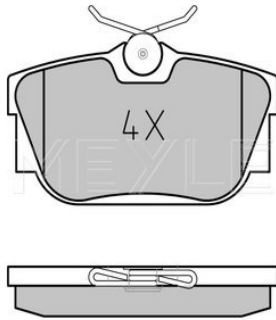

025 232 2417/W

700 698 451 C

Brake pad set

Notes

Thickness [mm]
Height [mm]
Width [mm]
Number of wear indicators [per axle]
Brake System

incl. wear warning contact
16.4
51.2
94.8
2
TRW
with anti-squeak plate
Rear Axle

References

700 698 451 B

700 698 451 C

Application info

Transporter IV (07/90-04/03)

025 234 4616/PD

700 698 451 C