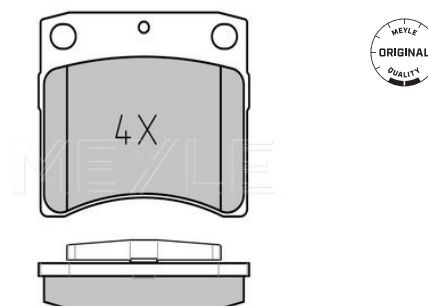

Brake pad set

025 231 7618/W

700 698 151 H

Notes

Thickness [mm]
Height [mm]
Width 2 [mm]
Width 1 [mm]
Number of wear indicators [per axle]
Brake System

incl. wear warning contact
Floating Caliper
18.2
79.8
89.7
91.4
1
TRW
with anti-squeak plate
Front Axle