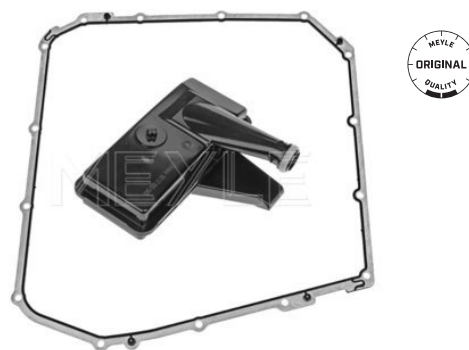

Manufacturer Restriction

Parts list

100 140 0003

A/T oil pan gasket

Application info

Amarok (09/10--)

Hydraulic filter, A/T
100 136 0003
02E 305 051 C
Notes

Transmission Type