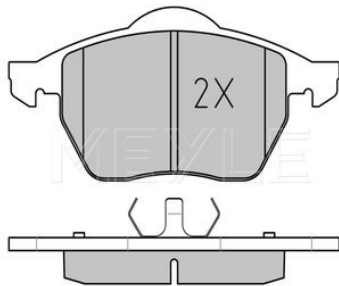

025 235 4616

377 698 151 K

Brake pad set

Application info

Gol II (AB9) (10/94-05/02)

Parati III (08/02--)

025 219 1119

3A0 698 151 A

Brake pad set

Notes

Thickness [mm]
Height [mm]
Width [mm]
Brake System

prepared for wear indicator
19.8
74
156.4
ATE
with anti-squeak plate
Front Axle

References

1J0 698 151 L
3A0 698 151

3A0 698 151 A
8N0 698 151

Application info

Golf III (1H1, 1H5, 1E7) (08/91-06/02)
Passat (35I) (02/88-05/97)

Vento (11/91-09/98)

025 235 8720/PD

3C0 698 151 C