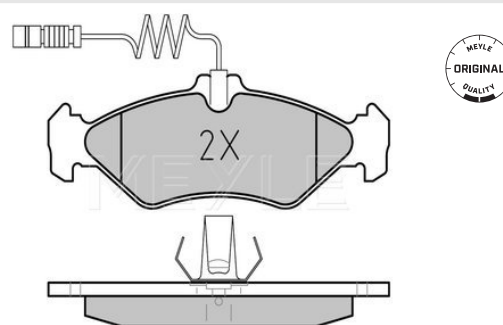

References

200 698 451 A
200 698 451 C

200 698 451 D

Application info

LT II [05/96-07/06]