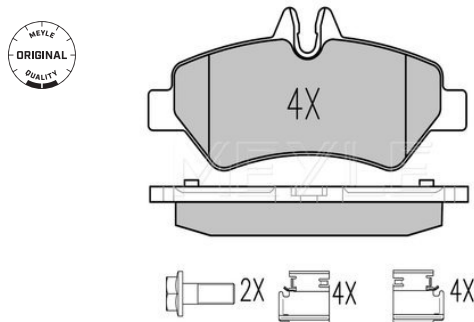

Brake pad set

Notes

Thickness [mm]
Height [mm]
Width [mm]
Brake System

prepared for wear indicator
19
63.1
137
Bosch
with anti-squeak plate
Rear Axle

References

2E0 698 451

Application info

Crafter (04/06-07/11)

025 291 9019/PD

2E0 698 451