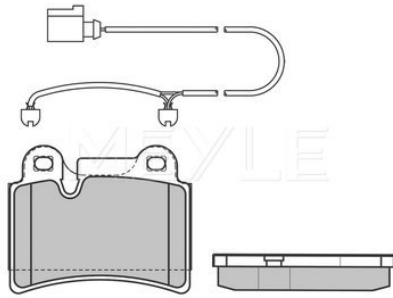

Touareg [7LA, 7L6, 7L7] [10/02-05/10]

Touareg [7P5] [01/10--]

025 240 9717/PD

7L6 698 451 B

Brake pad set

Notes

Quality
Thickness [mm]
Height [mm]
Width [mm]
Number of wear indicators [per axle]
Brake System