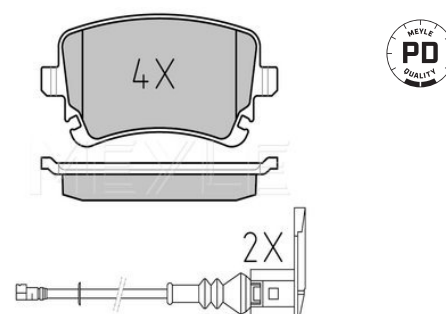

References

7H0 698 451

7H0 698 451 B

Application info

Transporter V (04/03-11/09)