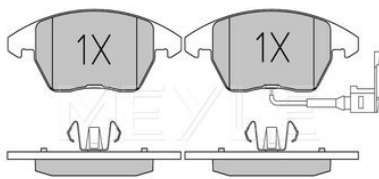

Brake pad set

Notes

Quality
Thickness [mm]
Height 2 [mm]
Height 1 [mm]
Width 2 [mm]
Warning Contact Length [mm]
Width 1 [mm]
Number of wear indicators [per axle]
Brake System

incl. wear warning contact
PREMIUM
20
71.5
66
156.5
135
155.2
1
ATE
with anti-squeak plate
Front Axle

References

1K0 698 151
1K0 698 151 C
1K0 698 151 E
3C0 698 151
3C0 698 151 A
3C0 698 151 B

3C0 698 151 C
3C0 698 151 D
5K0 698 151
5K0 698 151 A
JZW698151B