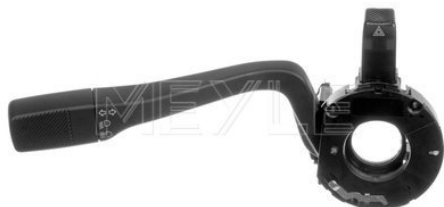

100 953 0019

701 953 513

Column switch

Notes

Black
with hazard light system
function
with park light function
with headlight flasher
with light dimmer function
with indicator function
Plastic
13
12
for vehicles without control-
lable wiper intervals

Number of Poles
Voltage [V]

References

701 953 513

Application info

Transporter IV (07/90-04/03)

5

100 850 0008

700 953 513 B