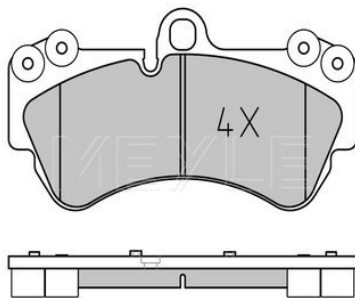

Application info

Touareg [7LA, 7L6, 7L7] [10/02-05/10]

Touareg [7P5] [01/10--]

025 236 9217

7L0 698 151 Q

Brake pad set

Notes

Thickness [mm]
Height [mm]
Width [mm]
Brake System