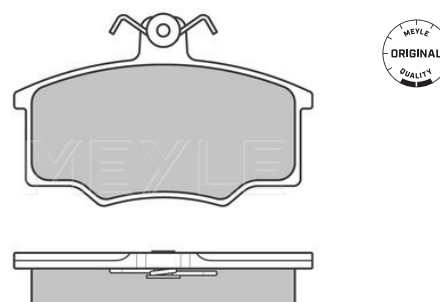

References

811 698 151 B

Application info

Passat (32/33) (05/73-07/80)