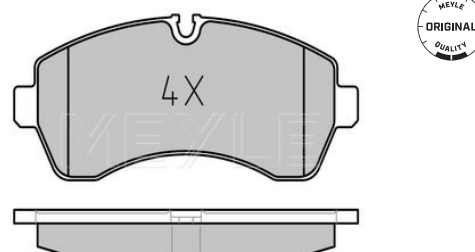

References

2E0 698 151 A	2E0 698 151 C