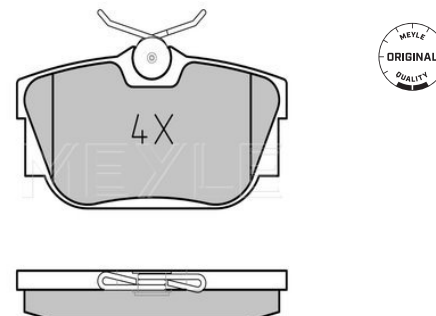

References

700 698 451 E

Application info

Transporter IV (07/90-04/03)