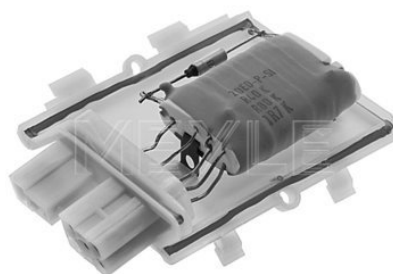

References

357 959 263

Application info

Passat (35I) (02/88-05/97)

Santana (08/84-12/99)

Resistor, interior blower

100 800 0034

701 959 263