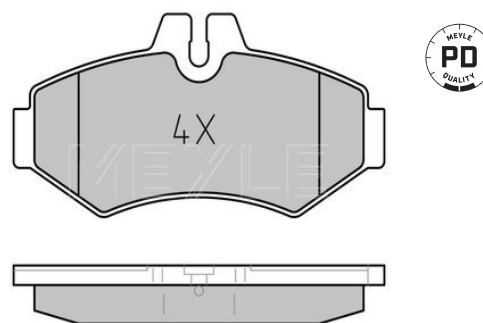

Brake pad set

025 230 2118

200 698 451 B

Application info

LT II [05/96-07/06]

Brake pad set

025 230 2118/PD

200 698 451 B

Notes

Quality
Thickness [mm]
Height [mm]
Width [mm]
Brake System

prepared for wear indicator
PREMIUM
18.5
62
125.7
Bosch
with anti-squeak plate
Rear Axle

References

200 698 451 B

Application info

LT II [05/96-07/06]

Brake pad set

025 216 2117

200 698 451 D

Notes

Thickness [mm]
Height [mm]
Width [mm]
Brake System

with integrated wear sensor
17
50
141.4
ATE
with anti-squeak plate
Rear Axle