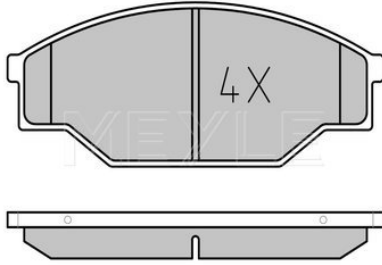

025 211 5815

J044 653 532 0

Brake pad set

Notes

Thickness [mm]
Height [mm]
Width [mm]
Brake System

not prepared for wear indicator
15.6
55.5
140
Akebono
with anti-squeak plate
Front Axle

References

J044 653 502 0
J044 653 532 0

J044 913 520 0

Application info

Taro [04/89-03/97]

025 213 6619/W

357 698 115 C