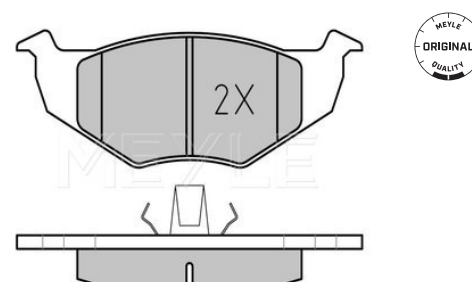

Brake pad set

025 218 6619

1H0 698 151 A

Notes

Thickness [mm]	excl. wear warning contact
Height 2 [mm]	19.5
Height 1 [mm]	50.6
Width 2 [mm]	50.7
Width 1 [mm]	141.7
Width 1 [mm]	141.6
Brake System	VW
	with anti-squeak plate
	Front Axle