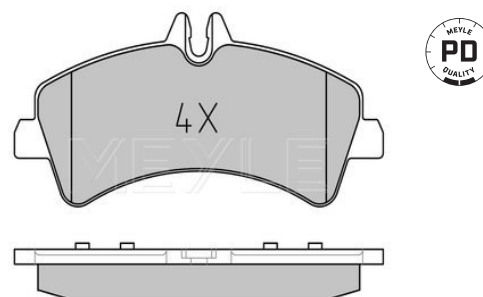

References

2EO 698 451 A	2EO 698 451 B

Application info

Crafter (04/06-07/11)