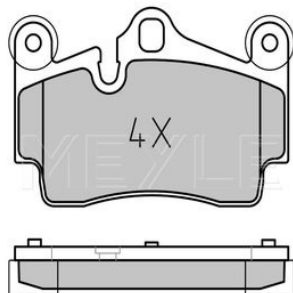

025 236 9417

7L0 698 451 G

Notes

Thickness [mm]
Height [mm]
Width [mm]
Brake System

prepared for wear indicator
16.2
73.1
112.1
Brembo
with anti-squeak plate
Rear Axle

References

7L0 698 451
7L0 698 451 A
7L0 698 451 B

7L0 698 451 G
7L6 698 451 A
7L6 698 451 D