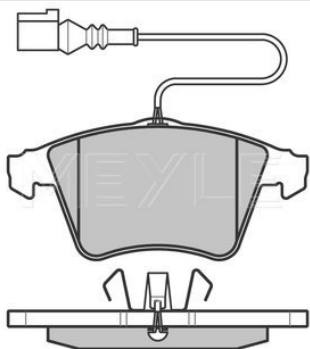

025 237 4719/PO

7L6 698 151 F

Brake pad set

Notes

Quality
Thickness [mm]
Height 2 [mm]
Height 1 [mm]
Width 2 [mm]
Number of wear indicators [per axle]
Warning Contact Length [mm]
Width 1 [mm]
Brake System

incl. wear warning contact
PREMIUM
19.6
74.8
73.3
156.2
1
303
155
ATE
with anti-squeak plate
Front Axle

References

7L6 698 151 F

Application info

Touareg [7LA, 7L6, 7L7] [10/02-05/10]