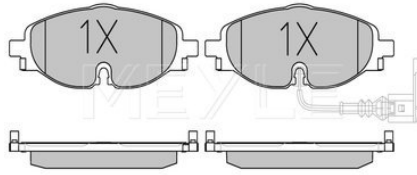

025 256 8320

5Q0 698 151 B

Brake pad set

Notes

Thickness [mm]
Height [mm]
Width [mm]
Number of wear indicators [per axle]
Warning Contact Length [mm]
Brake System

incl. wear warning contact
Disc Brake
20.4
64.5
160.1
1
170
TRW
Front Axle

References

5Q0 698 151	8V0 698 151 B
5Q0 698 151 B	8V0 698 151 D
8V0 698 151	

Application info

Golf VII (08/12--)	Touran II (09/15--)

025 256 8320/PD

5Q0 698 151 B