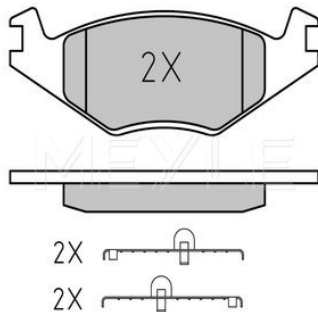

025 208 8717

867 698 151

Brake pad set

Notes

Thickness [mm]
Height 2 [mm]
Height 1 [mm]
Width [mm]
Brake System

excl. wear warning contact
17.2
49
51.4
137.9
Kelsey-Hayes
with anti-squeak plate
Front Axle

References