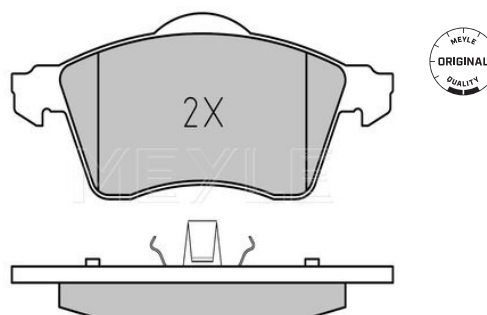

Brake pad set

025 218 8319

700 698 151 E

Notes

Thickness [mm]
Height [mm]
Width [mm]
Brake System

excl. wear warning contact
Fist-type Caliper
19.6
68.7
156.3
ATE
with anti-squeak plate
Front Axle