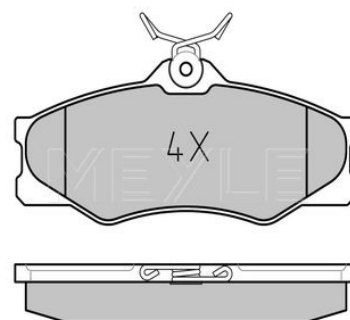

Brake pad set

025 209 7919/PD

251 698 151 F

Notes

Quality
Thickness [mm]
Height [mm]
Width [mm]
Brake System

for vehicles without ABS
excl. wear warning contact
PREMIUM
19.7
56.6
129.6
Bendix
with anti-squeak plate
Front Axle