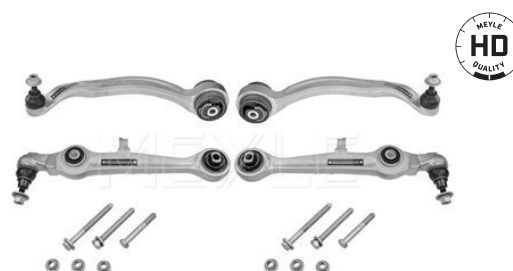

Control arm set

116 050 0022/HD

380 498 798 A

Notes

with accessories
Aluminium
Lower
Front Axle Right
Front Axle Left

Slim Set
Reinforced Version

References

380 498 798 A

Parts list

116 050 8228/HD	Control arm
116 050 8299/HD	Control arm
116 050 8300/HD	Control arm