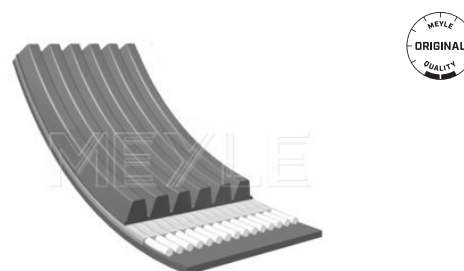

References

059 903 137 AC   059 903 137 R

Application info

Phaeton (3D) (04/02--)

Touareg (7P5) (01/10--)