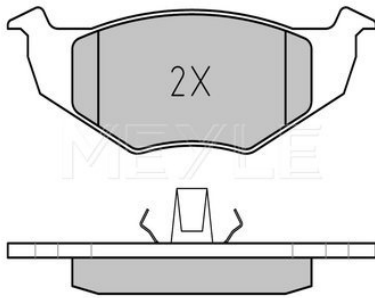

025 218 6617

6N0 698 151 C

Brake pad set

Notes

Thickness [mm]
Height 2 [mm]
Height 1 [mm]
Width 2 [mm]
Width 1 [mm]
Brake System

excl. wear warning contact
17.2
50.6
51.4
141.7
141.6
Volkswagen
with anti-squeak plate
Front Axle

References

6N0 698 151

6N0 698 151 C

Application info

Fox/Lupo Z51 (10/03--)
Lupo (09/98-07/05)

Polo (6N_) (10/94-10/01)
Polo (9N_) (10/01-11/09)

025 235 8118

6Q0 698 151 A