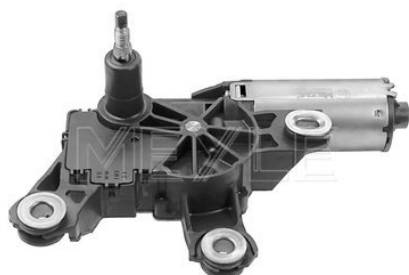

100 899 0082

1J6 955 711 G

Wiper motor

Notes

Rated Power [W]	40
Number of Poles	4
Voltage [V]	12
	for left-/right-hand traffic
Required quantity	1
	for vehicles with rear wind- screen wiper
	Rear

References

1J6 955 711 F	1J9 955 711
1J6 955 711 G	

Application info

Bora (1J2, 1J6) [10/98-05/05]
Golf IV (1J1, 1J5) [08/97-06/06]

Passat (3B_) [08/96-08/05]

5