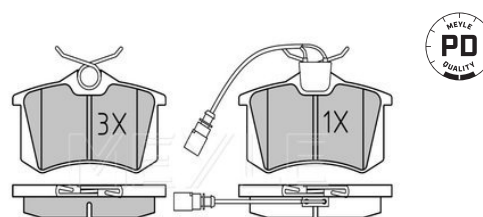

Brake pad set

025 235 5417/PD

7M3 698 451 E

Notes

Quality	incl. wear warning contact
Thickness [mm]	PREMIUM
Height [mm]	17.2
Width [mm]	52.8
Warning Contact Length [mm]	87.1
Number of wear indicators [per axle]	205
Brake System	1
	TRW
	with anti-squeak plate
	Rear Axle