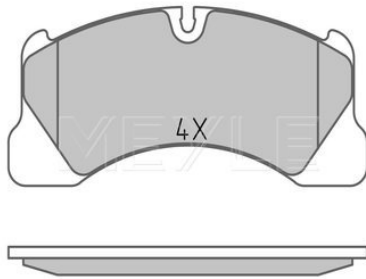

025 250 0717/PD

7L0 698 151 N

Brake pad set

Notes

Quality
Thickness [mm]
Height [mm]
Width [mm]
Brake System

prepared for wear indicator
PREMIUM
15.5
94.2
209.6
BREMBO
with anti-squeak plate
Front Axle

References

7L0 698 151 K	7P0 698 151 B
7L0 698 151 L	7P0 698 151 C
7L0 698 151 M	7P6 698 151
7L0 698 151 N	7P6 698 151 B
7P0 698 151	

Application info

Touareg [7LA, 7L6, 7L7] [10/02-05/10]

Touareg [7P5] [01/10--]

025 236 9217

7L0 698 151 Q