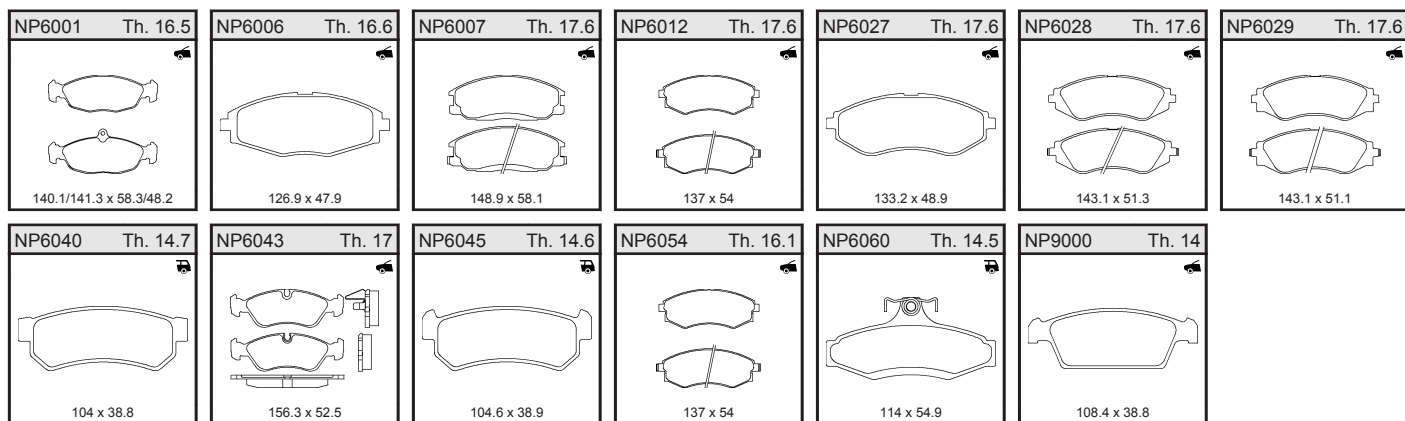

ASIA MOTORS

CHEVROLET

DAEWOO

DAIHATSU

Illustrations