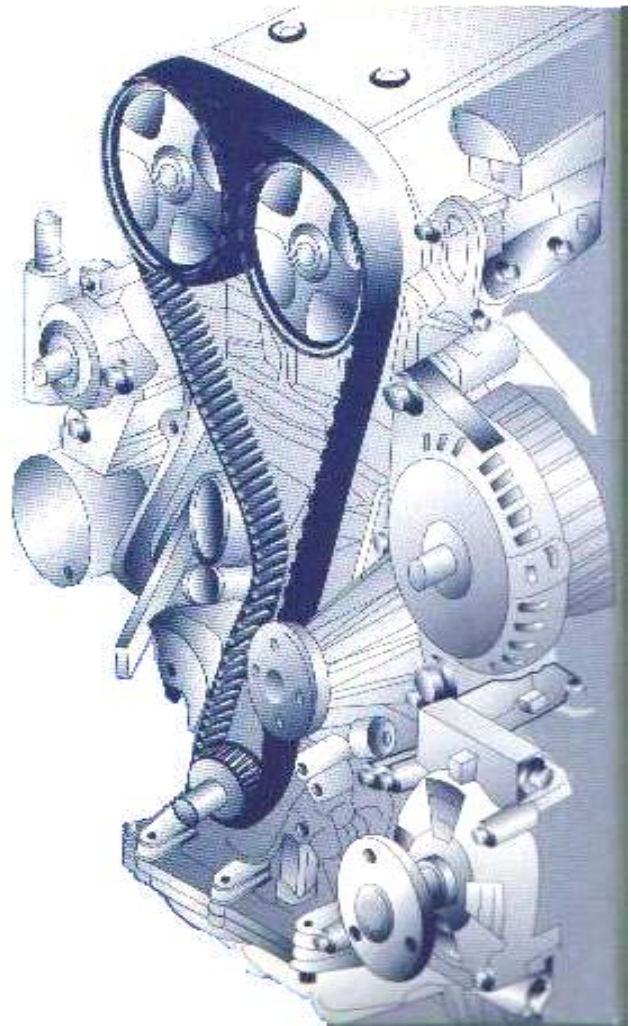

AUTOMOTIVE TIMING BELT PRODUCT LIST

Rounded tooth profile for less noise
at high speed operation

- * **Rounded tooth profiles feature better stress dissipation and less noise drive**
- * **Smooth engagement of belt with pulley allows high speed operation**