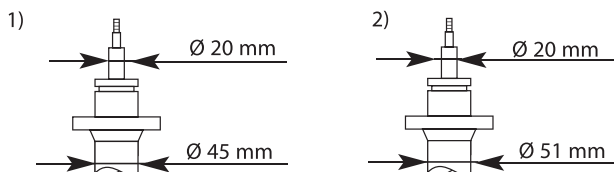

BMW

MODEL FAHRZEUG MODELE	YEAR JAHR ANNEE	FRONT/VORNE/AVANT				REAR/HINTEN/ARRIERE			
		PREMIUM Twin-tube Oil	EXCEL-G Twin-tube Gas	GAS-A-JUST Mono-tube Gas		PREMIUM Twin-tube Oil	EXCEL-G Twin-tube Gas	GAS-A-JUST Mono-tube Gas	

BMW (D)

3 Series (E30) Exc. M-Technik sus.

316/316i Sport 318i/318iS Sport 320i Sport 324d Sport	(E30)	82 - 12.90		364021²⁾ 374008²⁾			343184	553124▼ 243019	
			910084 SM1000				SM9000		
320iS, 323i, 324td, 325e, 325i Incl. Sport Exc. (325iX)	(E30)	82 - 12.90		364021²⁾ 374008²⁾			343184	553124▼ 243019	
			910084 SM1000				SM9000		

3 Series (E30) Exc. M-Technik sus.

318i, 320i, 325i Incl. Sport Exc. (325iX)	(E30)	85 - 2.93		364021²⁾ 374008²⁾			343184	553124▼ 243019	
			910084 SM1000				SM9000		

3 Series Touring (E30) Exc. M-Technik sus.

316i, 318i Exc. Sport	(E30)	3.89 - 9.89		363500¹⁾ 373019¹⁾			343184	553124▼ 243019	
			910084 SM1000				SM9000		
316i, 318i Exc. Sport	(E30)	10.89 - 2.94		364021²⁾ 374008²⁾			343184	553124▼ 243019	
			910084 SM1000				SM9000		
316i Sport 318i Sport	(E30)	3.89 - 2.94		364021²⁾ 374008²⁾			343184	553124▼ 243019	
			910084 SM1000				SM9000		
320i, 324td, 325i Incl. Sport Exc. (325iX)	(E30)	88 - 2.94		364021²⁾ 374008²⁾			343184	553124▼ 243019	
			910084 SM1000				SM9000		

3 Series (E30) M-Technik sus. Exc. (325iX), M3

ALL	(E30)	82 - 12.90 85 - 2.93 89 - 2.94		374008²⁾				243019	
			SM1000				SM9000		

3 Series (E30) M3

ALL	(E30)	87 - 91							
			SM1000				SM9000