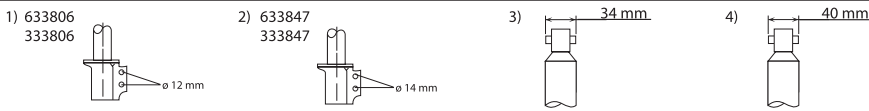

MODEL FAHRZEUG MODELE	YEAR JAHR ANNEE	FRONT/VORNE/AVANT				REAR/HINTEN/ARRIERE			
		PREMIUM Twin-tube Oil	EXCEL-G Twin-tube Gas	GAS-A-JUST Mono-tube Gas		PREMIUM Twin-tube Oil	EXCEL-G Twin-tube Gas	GAS-A-JUST Mono-tube Gas	

Renault Commercial (F)

R 5 (Super 5) Express, Rapide, Extra

(F 40 Series) Exc. Cu + ($\frac{775}{kg}$)	10.85 - 10.96	633806¹⁾ 912020	333806¹⁾ SM1500		441064³⁾	341115³⁾		
(F 40 Series) Cu + ($\frac{775}{kg}$)	10.85 - 10.96	633806¹⁾	333806¹⁾ SM1500				551077⁴⁾	
(F 40 Series) Exc. Cu + ($\frac{775}{kg}$)	10.96 -	633847²⁾	333847²⁾ SM1500		441064³⁾	341115³⁾		
(F 40 Series) Cu + ($\frac{775}{kg}$)	10.96 -	633847²⁾	333847²⁾ SM1500				551077⁴⁾	

Traffic T Series

Exc. (T1**) (T3**) Exc. High-Roof (T4**)	81 - 2.89	635909 L 635908 R			444155			
(T1**, T4**)	81 - 2.89				444156			
High-Roof (T42*, T44*, T46*, T4C*) $\rightarrow$ 25720	81 - 12.82	635909 L 635908 R			444155			
High-Roof (T42*, T44*, T46*, T4C*) 25721 $\rightarrow$	1.83 - 2.89				444155			
(T2**, T5**, T6**, T7**, T9**) (TA**, TB**, TE**)	81 - 2.89	635909 L 635908 R			444156			
(T1**, T2**, T3**, T4**) (TG**, TH**, TJ**)	3.89 - 8.01	635909 L 635908 R			444155			
(T7**) (TB**, TH**, TM**)	3.89 - 8.01	635909 L 635908 R			444156			
(T5**)	3.89 - 8.01	635909 L 635908 R			444155¹⁾ 444156²⁾			
(TC**)	3.89 - 8.01	635909 L 635908 R