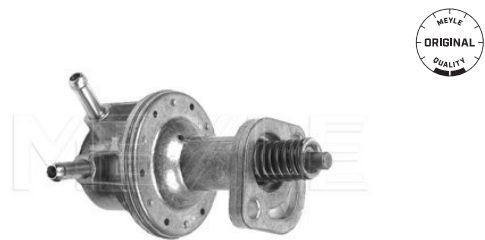

Notes

without gasket / seal
Petrol
Mechanical
2
without disc
12

Number of Poles

Voltage [V]

References

115 090 00 50

115 090 01 50

Application info