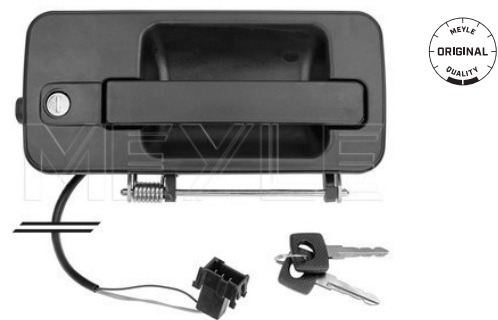

Application info

ACTROS MP2 / MP3 (10/02--)

Door handle

034 910 0025 | MIX0104

Notes

Black
with key
with lock barrel
Left

References

943 760 01 59