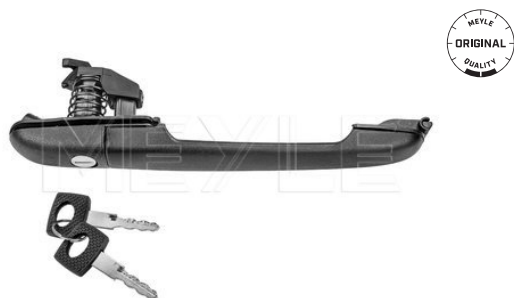

References

000 760 13 59