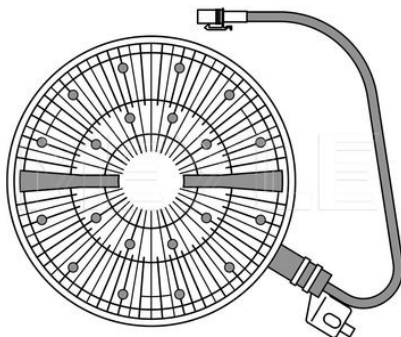

034 234 0012 | MFC0103

Fan clutch

Notes

Number of mounting bores	6
	Electric
Outer diameter [mm]	240
Depth [mm]	145
Number of Poles	5

References

000 200 85 22

Application info

ACTROS MP2 / MP3 (10/02--)