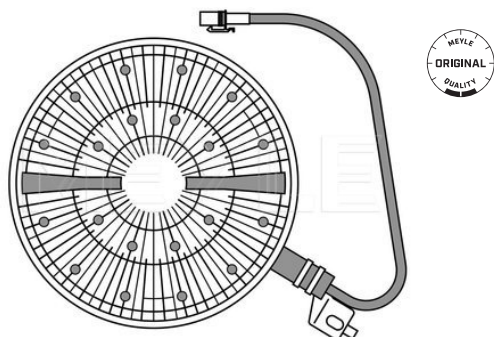

Application info

ACTROS MP2 / MP3 [10/02--]