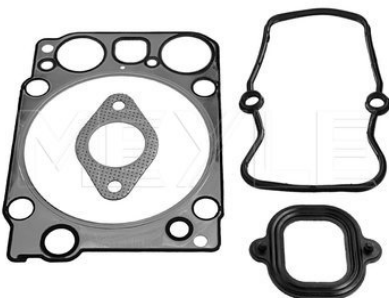

034 001 0005 | MMX0173

Gasket set, cylinder head

Notes

with rocker cover gasket
with cylinder head gasket
Steel Elastomer

References

541 010 25 20
541 010 52 20

541 010 04 21

Application info

ACTROS (04/96-10/03)
ACTROS MP2 / MP3 (10/02--)

TRAVEGO (O 580) (10/99--)