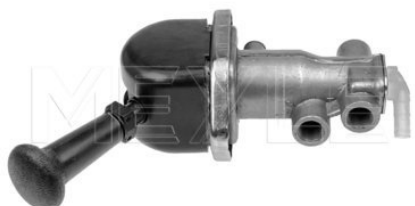

Application info

MK (12/87-09/96)

SK (07/87-09/96)

034 043 0049 | MBX0105

Brake valve, park brake

Notes

Thread Size M14x1,5
Operating Pressure [bar] 10

References