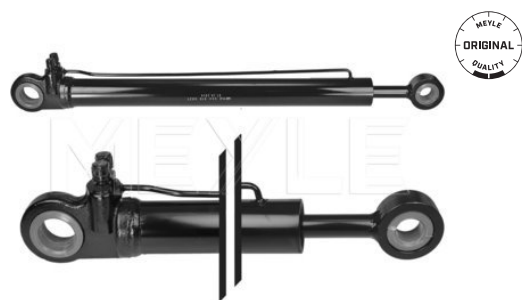

References

002 553 59 05	002 553 92 05
002 553 78 05	

Application info

ACTROS (04/96-10/03)

ACTROS MP2 / MP3 (10/02--)