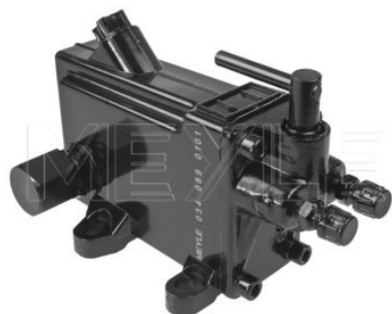

034 089 0101 | MIX0233

Tilt pump, driver cab

Notes

for left-hand drive vehicles

References

000 553 99 01

Application info

MK [12/87-09/96]
NG [08/73-09/96]

SK [07/87-09/96]