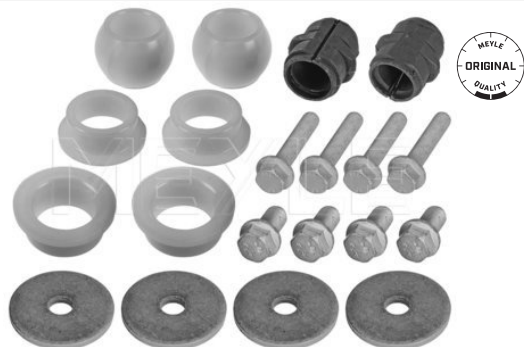

References

941 323 03 50

Application info

ACTROS [04/96-10/03]

ATEGO [01/98-10/04]

4