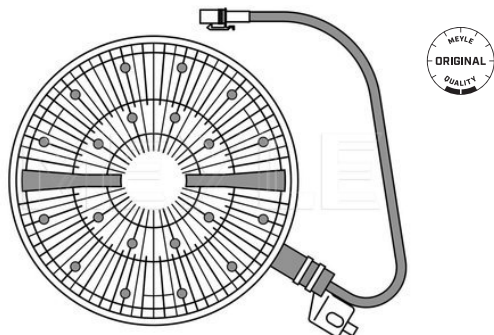

References

000 200 77 22

Application info

AXOR [01/02-10/04]

AXOR 2 [10/04-10/05]