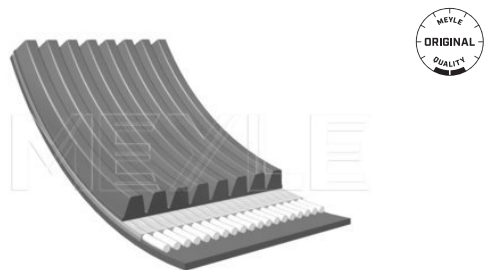

 Width [mm]
 Number of Ribs
 Length [mm]

 EPDM (ethylene propylene diene Monomer [M-class] rubber)
 28
 8
 2000
 One-sided

References

906 997 12 92

Application info

 ATEGO (01/98-10/04)
 ATEGO 2 (10/04--)

 AXOR (01/02-10/04)
 AXOR 2 (10/04-10/05)