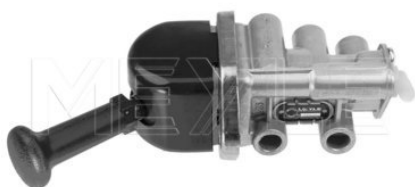

Application info

NG (08/73-09/96)

034 043 0050 | MBX0106

Brake valve, park brake

Notes

Thread Size M14x1,5
Operating Pressure [bar] 10

References

001 430 02 81 001 430 16 81
001 430 09 81