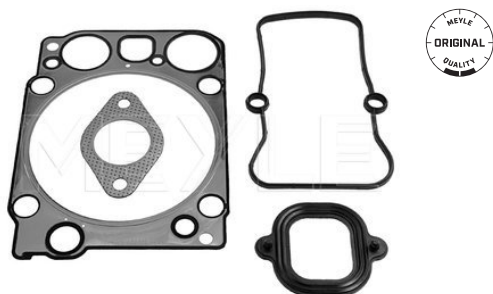

Gasket set, cylinder head

034 001 0004 | MMX0172

Notes

with rocker cover gasket
with cylinder head gasket
Steel Elastomer

References

541 010 11 20   541 010 03 21
541 010 51 20

Parts list

034 035 0037 | MMX0239   Cylinder head gasket

Application info

ACTROS (04/96-10/03)   TRAVEGO (0 580) (10/99--)
ACTROS MP2 / MP3 (10/02--)

Cylinder head gasket

034 001 0067 | MMX1542