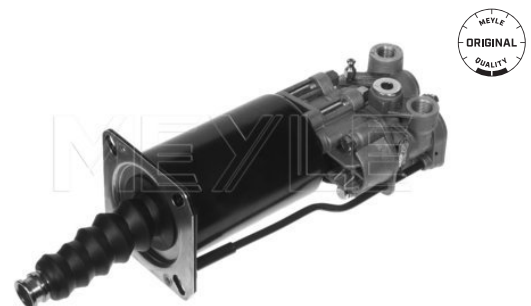

References

000 295 00 18

Application info

MK (12/87-09/96)

SK (07/87-09/96)