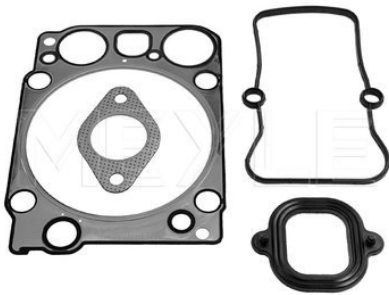

Notes

with rocker cover gasket
with cylinder head gasket
Steel Elastomer

References

457 010 42 20

457 010 62 20

Application info

ACTROS (04/96-10/03)
ACTROS MP2 / MP3 (10/02--)

TRAVEGO (O 580) (10/99--)