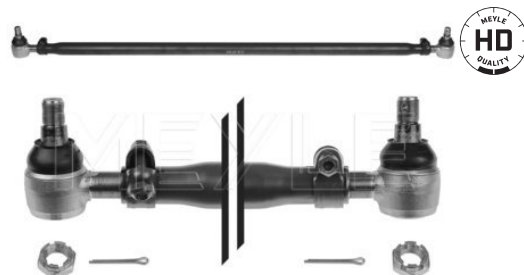

Notes

Pipe Ø [mm]

Thread Measurement 2

Thread Measurement 1

Length [mm]

Cone Size [mm]

Reinforced Version

Guide Rod
Nut with lateral notches
50
with metric thread
M30x1,5
M24x1,5
1620
30
Front Axle