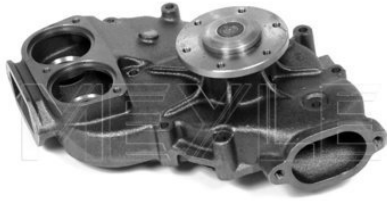

12-33 500 6408 | MWP0173

Water pump

Application info

NG (08/73-09/96)

SK (07/87-09/96)

033 020 0043 | MWP0056

Water pump

Notes

Impeller Diameter [mm]
Weight [kg]

for v-ribbed belt use
135
11.2
with seal
1-part housing
Metal impeller
without belt pulley

References

422 200 06 01
422 200 11 01

422 200 16 01
457 201 01 01

Parts list

028 271 0001 | MTH0005
028 280 0002 | MTH0017
028 283 0000 | MTH0025
12-28 265 0001 | MTH0091
12-28 279 0000 | MTH0049

Thermostat
Thermostat
Thermostat
Thermostat
Thermostat

Application info

NG (08/73-09/96)