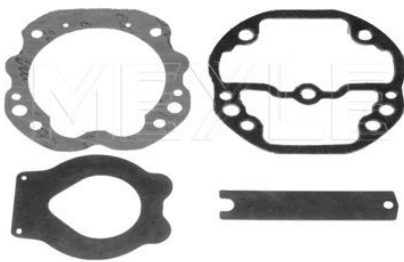

034 013 0007 | MBX0019

Repair kit, compressor

References

402 130 02 20

Application info

MK [12/87-09/96]
NG [08/73-09/96]
0 303 [10/74-09/92]
0 305 [01/69-05/87]
0 307 [04/73-08/87]
0 340 [01/91-08/95]

0 404 [--10/99]
0 405 [---]
0 407 [03/87-11/01]
0 408 [01/91-12/98]
SK [07/87-09/96]