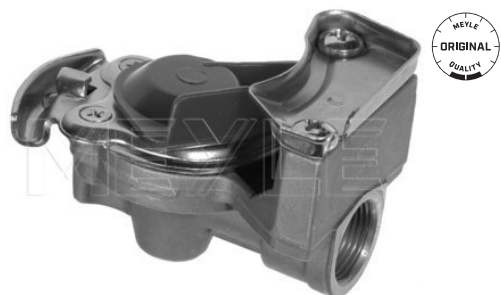

Counterpart

034 042 0039 | MBX0073