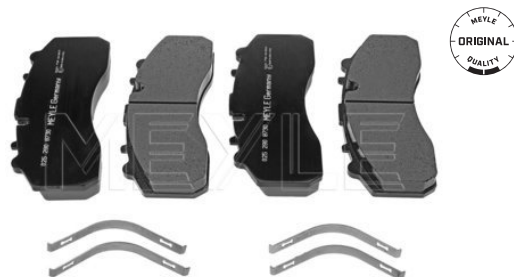

Brake pad set

025 290 4827 | MBP0708

Application info

ATEGO (01/98-10/04)
ATEGO 2 (10/04--)

ATEGO 3 (04/13--)

Brake pad set

025 290 8730 | MBP0710

Notes

Thickness [mm]
Height [mm]
Width [mm]
Brake System

without accessories
prepared for wear indicator
30
109.5
247.3
KNORR SB 6/7
Rear Axle
Front Axle