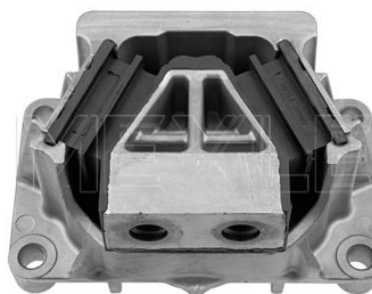

References

940 241 02 13   941 241 88 13