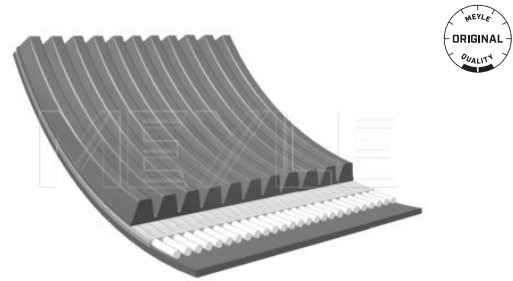

050 011 2835 | MRB0725

Notes

Width [mm]
Number of Ribs
Length [mm]

EPDM [ethylene propylene diene Monomer (M-class) rubber]
38
11
2835
One-sided

References

541 997 27 92

Application info

ACTROS [04/96-10/03]
ACTROS MP2 / MP3 [10/02--]