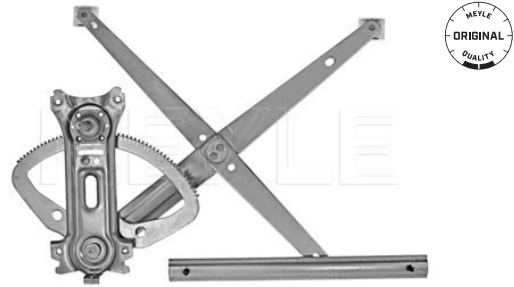

Window lifter

034 910 0015 | MWL0040

Notes

Mechanical
Right

References

941 720 05 46

Counterpart

034 910 0012 | MWL0039

Application info

ACTROS [04/96-10/03]

Window lifter

034 910 0010 | MWL0037

Notes

Electric
Left

References

000 725 00 02