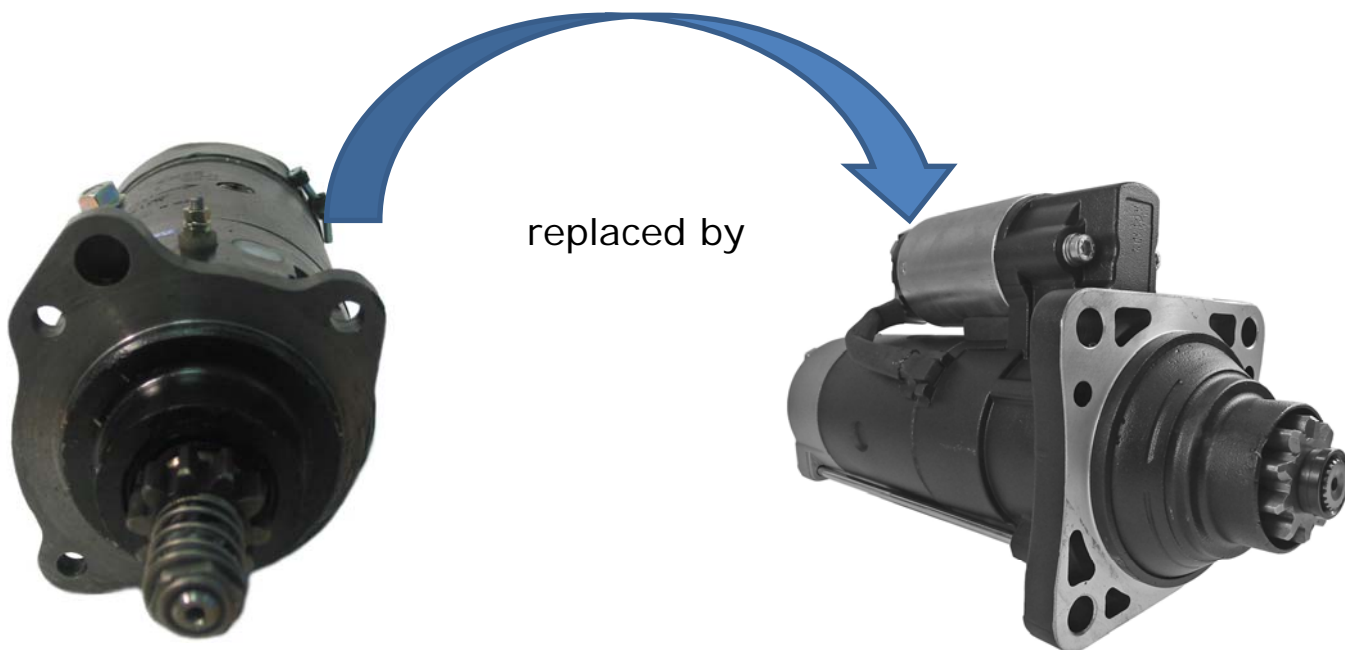

CAV Starter Motor

Replacement Program

Powerful Replacement for CAV Starter Motor

Reliable Planetary Gear Unit / Made in Germany

12V / 3.6KW / 10 Teeth / CW / Oil proofed / Ground Isolated

Replaces:

Part No.: 01115123M

Part No.: 0111524M

Powerful Replacement for CAV Starter Motor

Reliable Planetary Gear Unit / Made in Germany

24V / 5.5KW / 10 Teeth / CW / Oil proofed

Replaces:

CAV	S115A-24-7
Prestolite	1327A660
Prestolite	1327A661
LIEBHERR	6290094

Part No.: 0111526M

Powerful Replacement for CAV Starter Motor

Reliable Planetary Gear Unit / Made in Germany

24V / 5.5KW / 12 Teeth / CW / Oil proofed / Ground Isolated

Replaces:

Part No.: 0111546M

CAV	1327A460
CAV	1327A461
CAV	S115-24-6
CAV	S115A-24-6
Dennis S.V.	611977-194
Dennis S.V.	DP685510
Perkins	2873K055
Perkins	2873K058
Prestolite	870661Z

Powerful Replacement for CAV Starter Motor

Reliable Planetary Gear Unit / Made in Germany

12V / 3.6KW / 10 Teeth / CW / Oil proofed

Replaces:

Part No.: 0145122M

CAV	1320F027	MF	1895337R91
CAV	1320F513	MF	2873147M
CAV	1320F515	Perkins	1320F515R
CAV	1320G720	Perkins	2873147
CAV	1327A010	Perkins	2873156
CAV	1327A011	Prestolite	870644Z
CAV	CA45-12-2		
CAV	CA45-12-51		
CAV	CA45-12-72		
CAV	S115A-12-1		
CLAAS	0602 3890		
Hyster	3042510R		