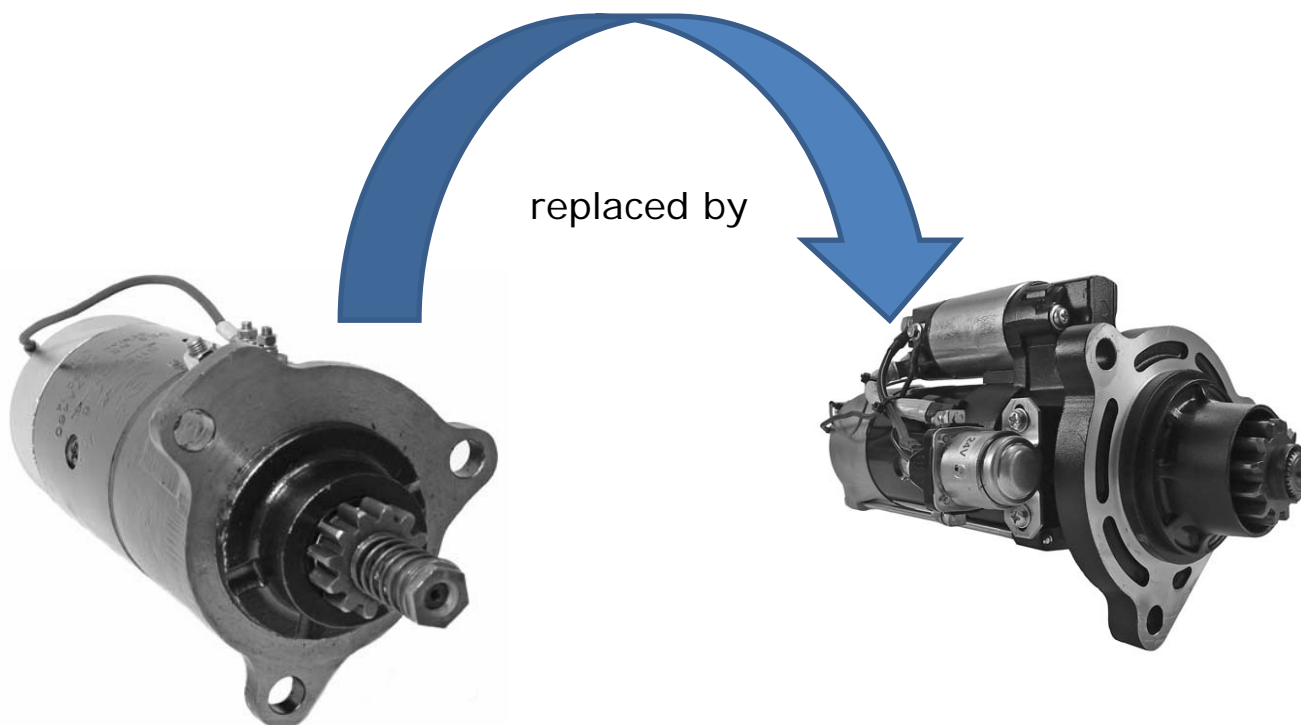

CAV Starter Motor

Replacement Program

Powerful Replacement for CAV Starter Motor

Reliable Planetary Gear Unit / Made in Germany

12V / 3.6KW / 10 Teeth / CW / Oil proofed / Ground Isolated

Replaces:

Part No.: 01115123M

Powerful Replacement for CAV Starter Motor

Reliable Planetary Gear Unit / Made in Germany

24V / 5.5KW / 10 Teeth / CW / Oil proofed

Replaces:

Prestolite 1327A471

Prestolite 1327H410

Part No.: 0111521M

Powerful Replacement for CAV Starter Motor

Part No.: 0111524M

Powerful Replacement for CAV Starter Motor

Reliable Planetary Gear Unit / Made in Germany

24V / 5.5KW / 10 Teeth / CW / Oil proofed

Replaces:

CAV	S115A-24-7
Prestolite	1327A660
Prestolite	1327A661
LIEBHERR	6290094

Part No.: 0111526M

Powerful Replacement for CAV Starter Motor

Reliable Planetary Gear Unit / Made in Germany

24V / 5.5KW / 12 Teeth / CW / Oil proofed / Ground Isolated

Replaces:

Part No.: 0111546M

CAV	1327A460
CAV	1327A461
CAV	S115-24-6
CAV	S115A-24-6
Dennis S.V.	611977-194
Dennis S.V.	DP685510
Perkins	2873K055
Perkins	2873K058
Prestolite	870661Z