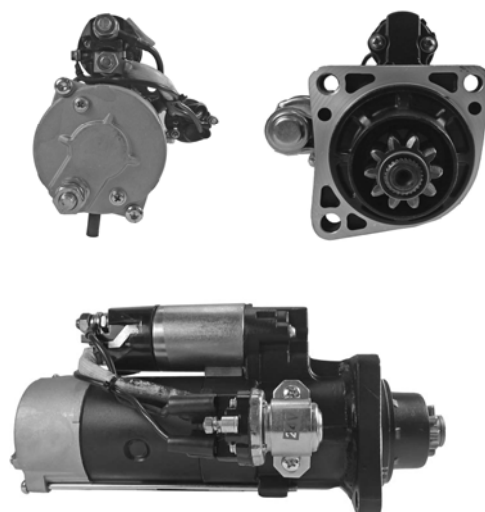

CAV Starter Motor

Replacement Program

Powerful Replacement for CAV Starter Motor

Reliable Planetary Gear Unit / Made in Germany

12V / 3.6KW / 10 Teeth / CW / Oil proofed / Ground Isolated

Replaces:

Part No.: 01115123M

Powerful Replacement for CAV Starter Motor

Reliable Planetary Gear Unit / Made in Germany

24V / 5.5KW / 10 Teeth / CW / Oil proofed

Replaces:

Prestolite 1327A471

Prestolite 1327H410

Part No.: 0111521M

Powerful Replacement for CAV Starter Motor

Powerful Replacement for CAV Starter Motor

Reliable Planetary Gear Unit / Made in Germany

12V / 3.6KW / 10 Teeth / CW / Oil proofed

Replaces:

Part No.: 0145129M

CAV	1290090
CAV	1320090
CAV	1320092
CAV	1320F092
CAV	1320G092
CAV	CA45129
CAV	CA45C129
CAV	CA45D129
CAV	CA45F129
CAV	CA45G129

Powerful Replacement for CAV Starter Motor

Reliable Planetary Gear Unit / Made in Germany

24V / 5.5KW / 10 Teeth / CW / Oil proofed

Replaces:

Part No.: 0145242M

CAV	1321022	CAV	S115A-24-1
CAV	1321F022	Dennis S.V.	608478
CAV	1321H022	JCB	714/33000
CAV	1327A410	JCB	714/33000R
CAV	1327A411	Perkins	2873306
CAV	CA45-24-2	Perkins	2873306R
CAV	CA45-24-51	Perkins	2873K063
CAV	CA45F-24-2	Prestolite	870648Z
CAV	CA45F-24-51		
CAV	CA45H-24-2		
CAV	S115A241		