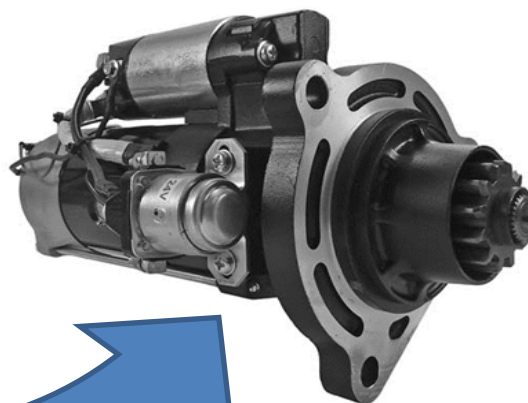

phone +49 (0)5241 60058-0

sales@niermann-electric.com

fax +49 (0)5241 60058-58