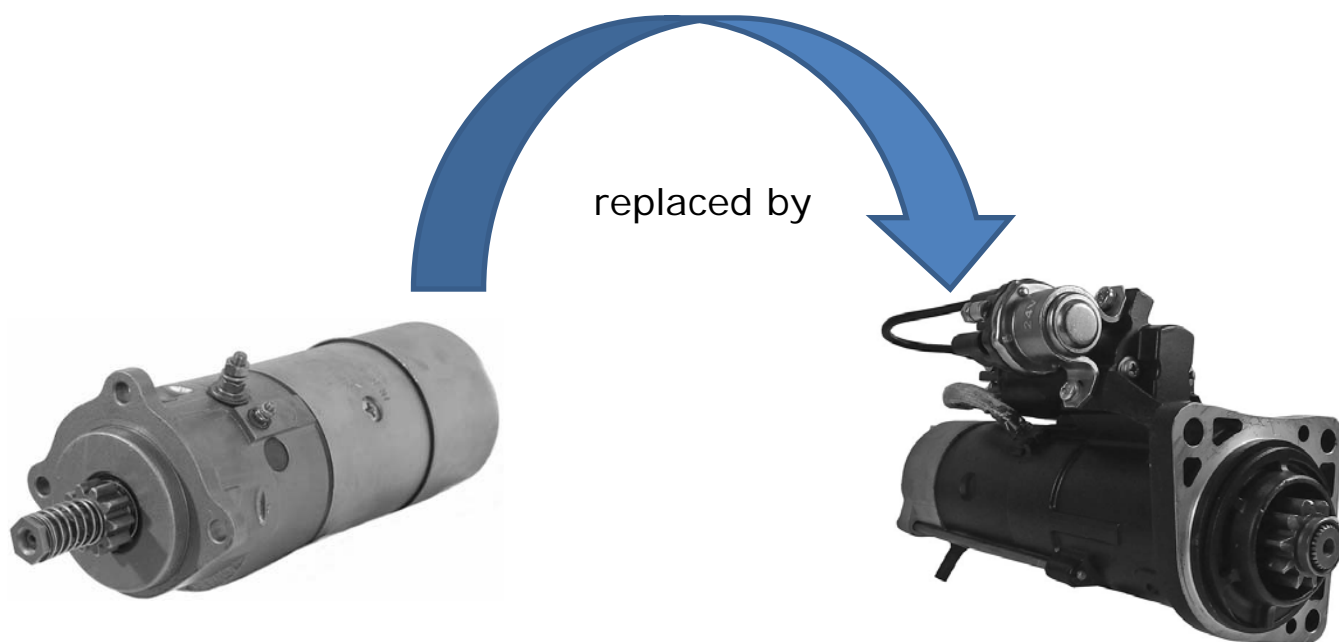

CAV Starter Motor

Replacement Program

Powerful Replacement for CAV Starter Motor

Reliable Planetary Gear Unit / Made in Germany

12V / 3.6KW / 10 Teeth / CW / Oil proofed / Ground Isolated

Replaces:

Part No.: 01115123M

Powerful Replacement for CAV Starter Motor

Reliable Planetary Gear Unit / Made in Germany

24V / 5.5KW / 10 Teeth / CW / Oil proofed

Replaces:

Prestolite 1327A471

Prestolite 1327H410

Part No.: 0111521M

Powerful Replacement for CAV Starter Motor

Reliable Planetary Gear Unit / Made in Germany

24V / 5.5KW / 10 Teeth / CW / Oil proofed

Replaces:

CAV	1327470	Perkins	2873K056
CAV	1327471	Perkins	2873K057
CAV	1327620	Perkins	2873K059
CAV	1327A470	Perkins	2873K061
CAV	1327A471	Renault	5430031714
CAV	1327H410	Schaeff	556 865 6687
CAV	CA11515	Schaeff	599 999 9489
CAV	S115-24-23	Volvo	11702397
CAV	S115-24-7	Volvo	11997954
CAV	S115A-24-7		
JCB	714/31700		
JCB	714/37100		
Komatsu	PK2873K057		
Komatsu	PK2873K059		
Komatsu	PK2873K061		

Part No.: 0111524M

Powerful Replacement for CAV Starter Motor

Reliable Planetary Gear Unit / Made in Germany

24V / 5.5KW / 10 Teeth / CW / Oil proofed

Replaces:

CAV	S115A-24-7
Prestolite	1327A660
Prestolite	1327A661
LIEBHERR	6290094