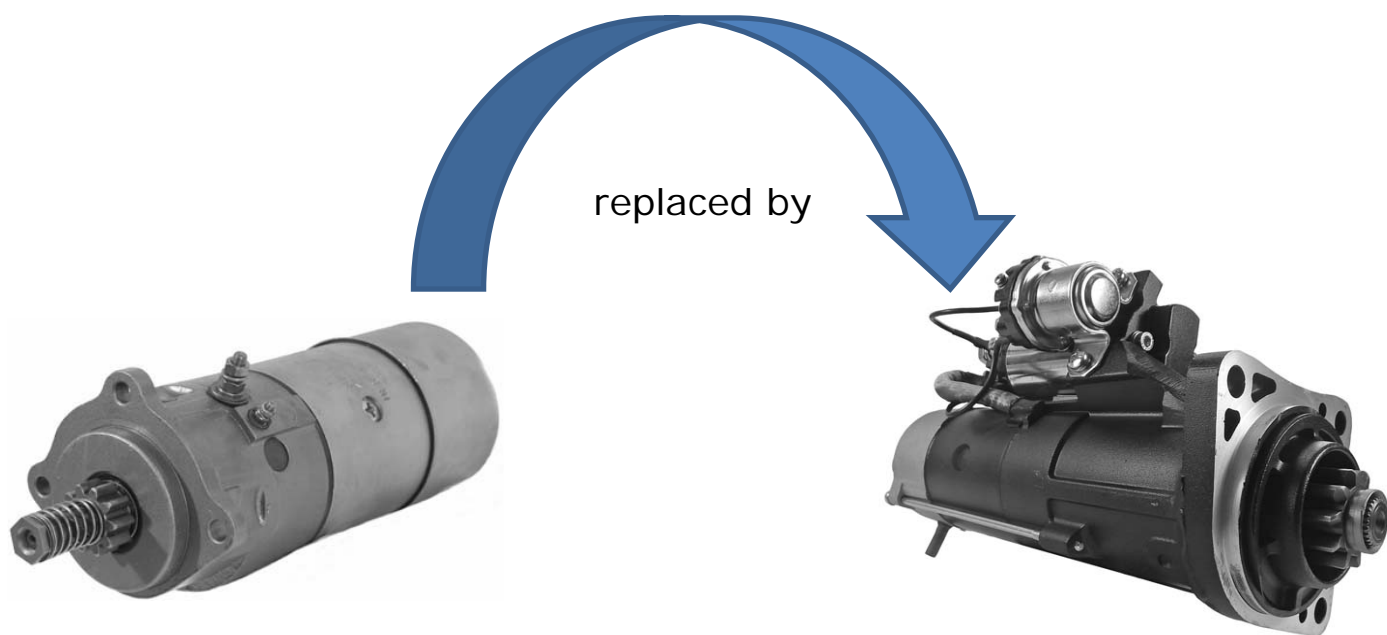

CAV Starter Motor

Replacement Program

Powerful Replacement for CAV Starter Motor

Reliable Planetary Gear Unit / Made in Germany

12V / 3.6KW / 10 Teeth / CW / Oil proofed / Ground Isolated

Replaces:

Part No.: 01115123M

Powerful Replacement for CAV Starter Motor

Reliable Planetary Gear Unit / Made in Germany

24V / 5.5KW / 10 Teeth / CW / Oil proofed

Replaces:

Prestolite 1327A471

Prestolite 1327H410

Part No.: 0111521M

Powerful Replacement for CAV Starter Motor

Part No.: 0111524M

Powerful Replacement for CAV Starter Motor

Reliable Planetary Gear Unit / Made in Germany

24V / 5.5KW / 10 Teeth / CW / Oil proofed

Replaces:

CAV	S115A-24-7
Prestolite	1327A660
Prestolite	1327A661
LIEBHERR	6290094

Part No.: 0111526M

Powerful Replacement for CAV Starter Motor

Reliable Planetary Gear Unit / Made in Germany

24V / 5.5KW / 12 Teeth / CW / Oil proofed / Ground Isolated

Replaces:

Part No.: 0111546M

CAV	1327A460
CAV	1327A461
CAV	S115-24-6
CAV	S115A-24-6
Dennis S.V.	611977-194
Dennis S.V.	DP685510
Perkins	2873K055
Perkins	2873K058
Prestolite	870661Z