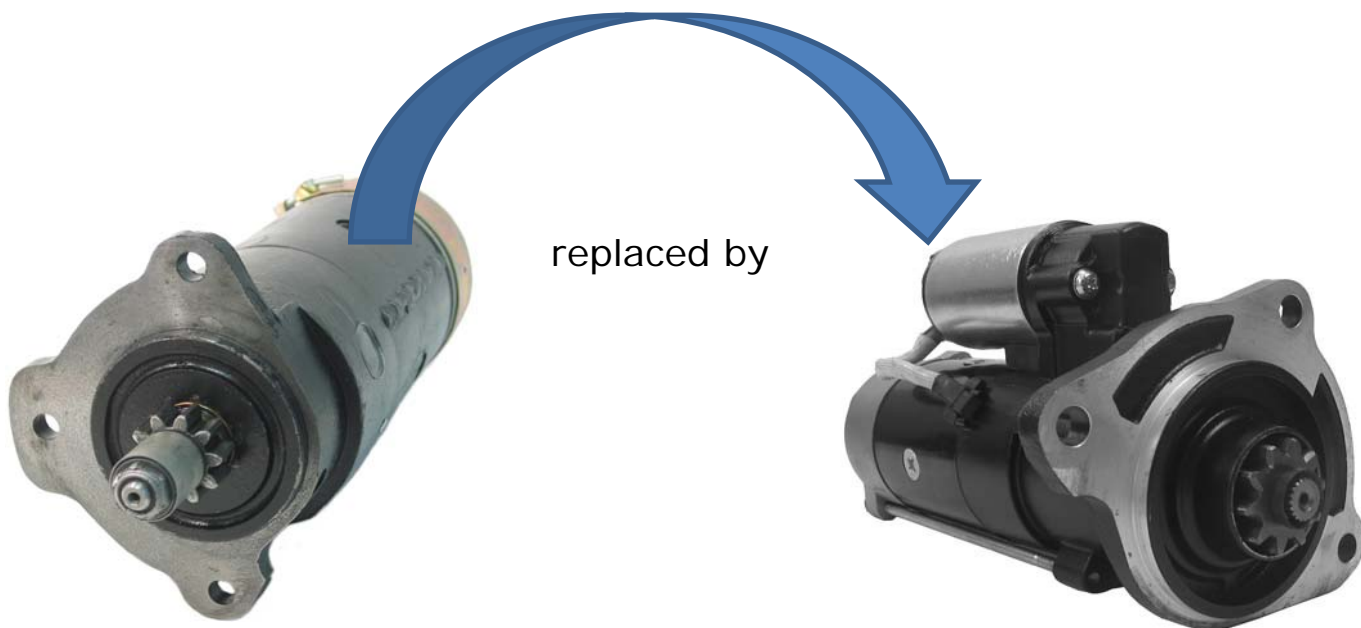

Powerful Replacement for CAV Starter Motor

Reliable Planetary Gear Unit / Made in Germany

12V / 3.6KW / 10 Teeth / CW / Oil proofed

Replaces:

Part No.: 0145129M

CAV	1290090
CAV	1320090
CAV	1320092
CAV	1320F092
CAV	1320G092
CAV	CA45129
CAV	CA45C129
CAV	CA45D129
CAV	CA45F129
CAV	CA45G129