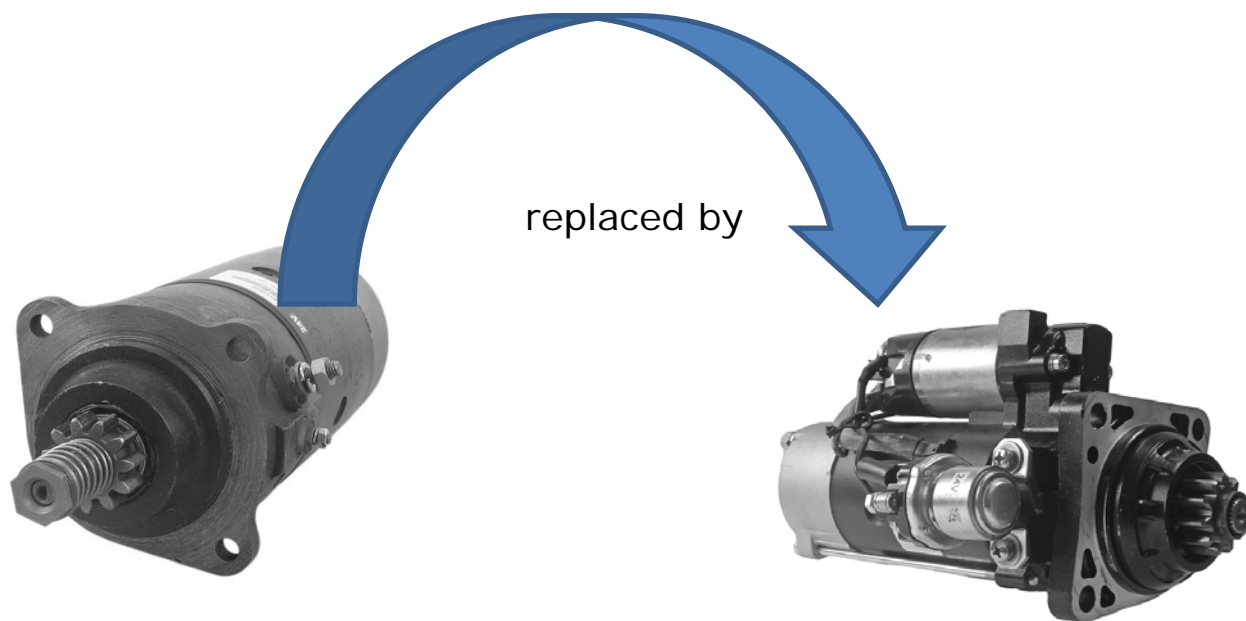

CAV Starter Motor

Replacement Program

Powerful Replacement for CAV Starter Motor

Reliable Planetary Gear Unit / Made in Germany

12V / 3.6KW / 10 Teeth / CW / Oil proofed / Ground Isolated

Replaces:

Part No.: 01115123M

Powerful Replacement for CAV Starter Motor

Reliable Planetary Gear Unit / Made in Germany

24V / 5.5KW / 10 Teeth / CW / Oil proofed

Replaces:

Prestolite 1327A471

Prestolite 1327H410

Part No.: 0111521M

Powerful Replacement for CAV Starter Motor

Reliable Planetary Gear Unit / Made in Germany

24V / 5.5KW / 10 Teeth / CW / Oil proofed

Replaces:

CAV	1327470	Perkins	2873K056
CAV	1327471	Perkins	2873K057
CAV	1327620	Perkins	2873K059
CAV	1327A470	Perkins	2873K061
CAV	1327A471	Renault	5430031714
CAV	1327H410	Schaeff	556 865 6687
CAV	CA11515	Schaeff	599 999 9489
CAV	S115-24-23	Volvo	11702397
CAV	S115-24-7	Volvo	11997954
CAV	S115A-24-7		
JCB	714/31700		
JCB	714/37100		
Komatsu	PK2873K057		
Komatsu	PK2873K059		
Komatsu	PK2873K061		

Part No.: 0111524M

Powerful Replacement for CAV Starter Motor

Reliable Planetary Gear Unit / Made in Germany

24V / 5.5KW / 10 Teeth / CW / Oil proofed

Replaces:

CAV	S115A-24-7
Prestolite	1327A660
Prestolite	1327A661
LIEBHERR	6290094