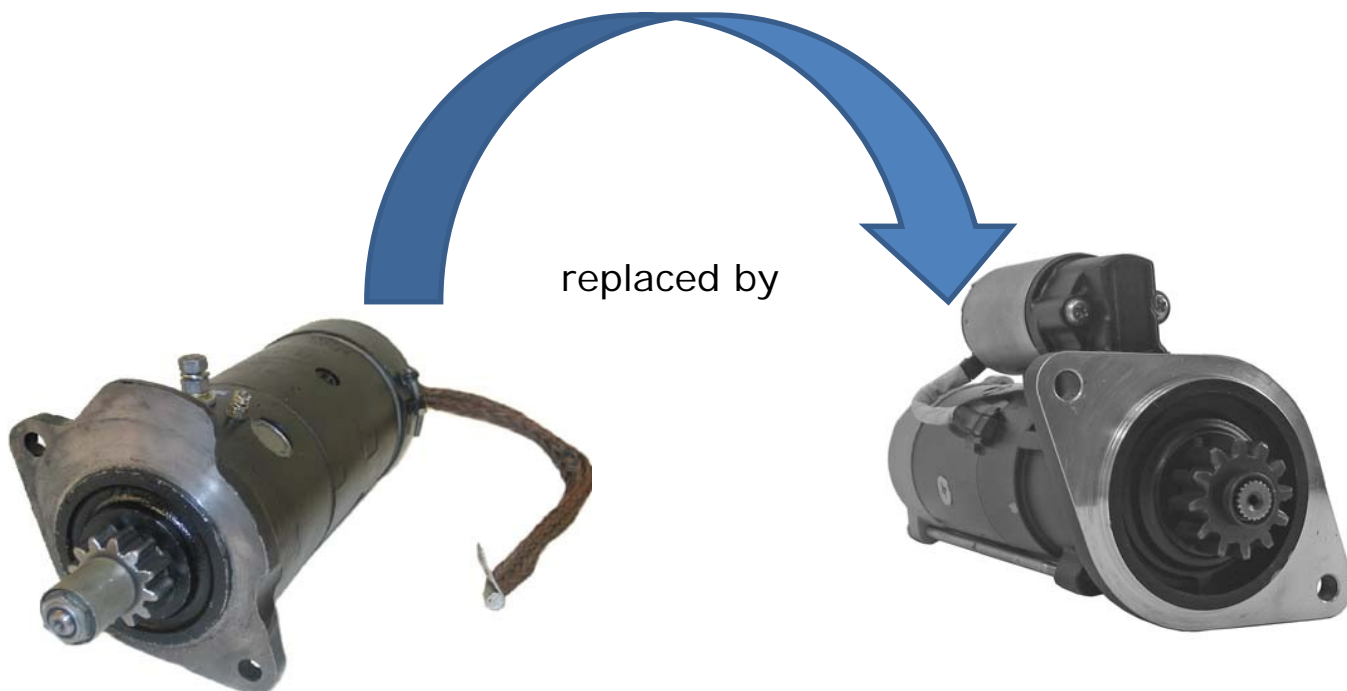

Powerful Replacement for CAV Starter Motor

Reliable Planetary Gear Unit / Made in Germany

12V / 3.6KW / 12 Teeth / CW / Oil proofed

Replaces:

Part No.: 0151250M

CAV	1320500
CAV	1320501
CAV	1320502
CAV	1320F502
CAV	1320G502
CAV	CA45-12-50
CAV	CA45C-12-50
CAV	CA45D-12-50
CAV	CA45F-12-50
CAV	CA45G-12-50
Perkins	1320502
MF	1320502