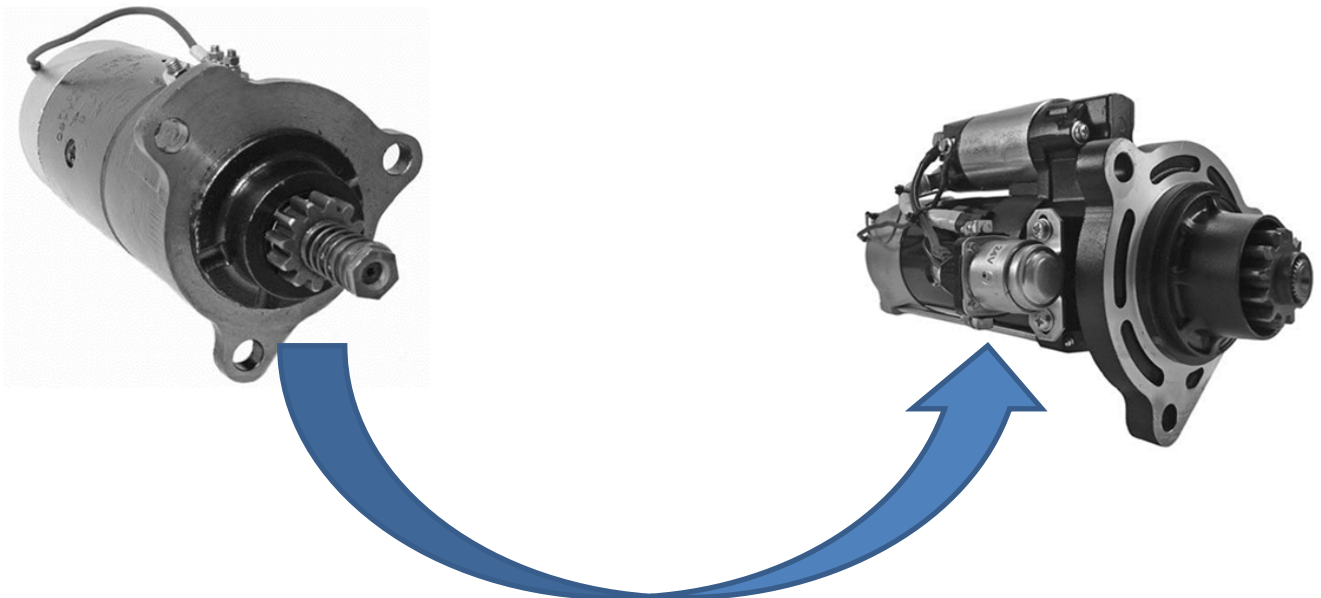

CAV Starter Motor

Replacement Program

Powerful Replacement for CAV Starter Motor

Reliable Planetary Gear Unit / Made in Germany

12V / 3.6KW / 10 Teeth / CW / Oil proofed / Ground Isolated

Replaces:

Part No.: 01115123M

Powerful Replacement for CAV Starter Motor

Reliable Planetary Gear Unit / Made in Germany

24V / 5.5KW / 10 Teeth / CW / Oil proofed

Replaces:

Prestolite 1327A471

Prestolite 1327H410

Part No.: 0111521M

Powerful Replacement for CAV Starter Motor

Part No.: 0111524M

Powerful Replacement for CAV Starter Motor

Reliable Planetary Gear Unit / Made in Germany

24V / 5.5KW / 10 Teeth / CW / Oil proofed

Replaces:

CAV	S115A-24-7
Prestolite	1327A660
Prestolite	1327A661
LIEBHERR	6290094

Part No.: 0111526M

Powerful Replacement for CAV Starter Motor

Reliable Planetary Gear Unit / Made in Germany

24V / 5.5KW / 12 Teeth / CW / Oil proofed / Ground Isolated

Replaces:

Part No.: 0111546M

CAV	1327A460
CAV	1327A461
CAV	S115-24-6
CAV	S115A-24-6
Dennis S.V.	611977-194
Dennis S.V.	DP685510
Perkins	2873K055
Perkins	2873K058
Prestolite	870661Z