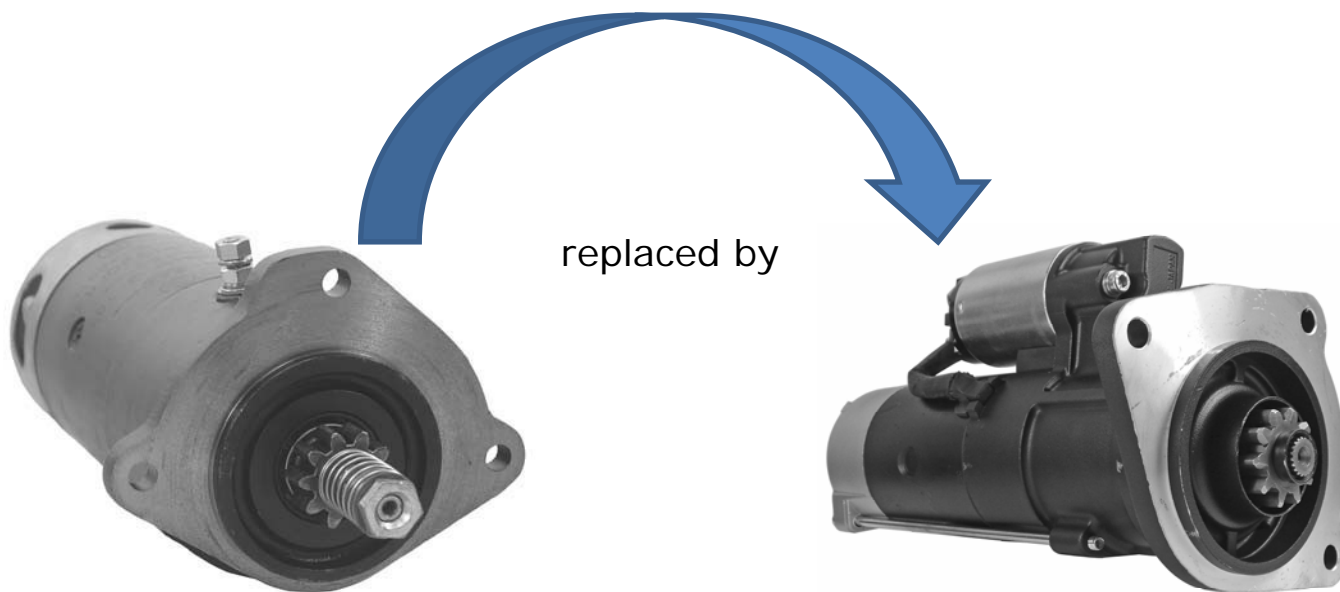

CAV Starter Motor

Replacement Program

Powerful Replacement for CAV Starter Motor

Reliable Planetary Gear Unit / Made in Germany

12V / 3.6KW / 10 Teeth / CW / Oil proofed / Ground Isolated

Replaces:

Part No.: 01115123M

Powerful Replacement for CAV Starter Motor

Reliable Planetary Gear Unit / Made in Germany

24V / 5.5KW / 10 Teeth / CW / Oil proofed

Replaces:

Prestolite 1327A471

Prestolite 1327H410

Part No.: 0111521M

Powerful Replacement for CAV Starter Motor

Powerful Replacement for CAV Starter Motor

Reliable Planetary Gear Unit / Made in Germany

12V / 3.6KW / 12 Teeth* / CW / Oil proofed

Replaces:

Part No.: 0145124M

CAV	CA45-12-16
CAV	CA45-12-4
CAV	CA45F-12-16
CAV	S115A12-14
Perkins	1320F045
Perkins	1327A111
Prestolite	870642Z

***Please note: CAV unit = 13 Teeth / AN Replacement = 12 Teeth!**

Powerful Replacement for CAV Starter Motor

Reliable Planetary Gear Unit / Made in Germany

12V / 3.6KW / 10 Teeth / CW / Oil proofed

Replaces: