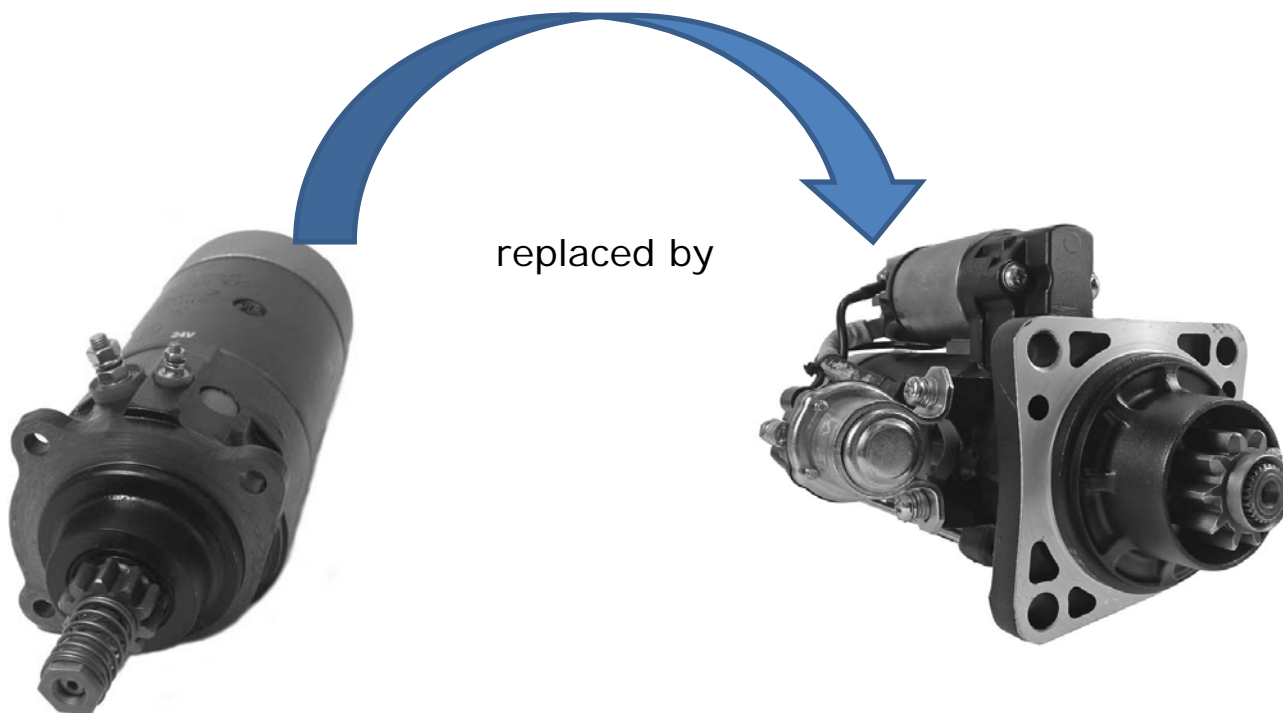

Powerful Replacement for CAV Starter Motor

Reliable Planetary Gear Unit / Made in Germany

24V / 5.5KW / 10 Teeth / CW / Oil proofed

Replaces:

Part No.: 0145242M

CAV	1321022	CAV	S115A-24-1
CAV	1321F022	Dennis S.V.	608478
CAV	1321H022	JCB	714/33000
CAV	1327A410	JCB	714/33000R
CAV	1327A411	Perkins	2873306
CAV	CA45-24-2	Perkins	2873306R
CAV	CA45-24-51	Perkins	2873K063
CAV	CA45F-24-2	Prestolite	870648Z
CAV	CA45F-24-51		
CAV	CA45H-24-2		
CAV	S115A241