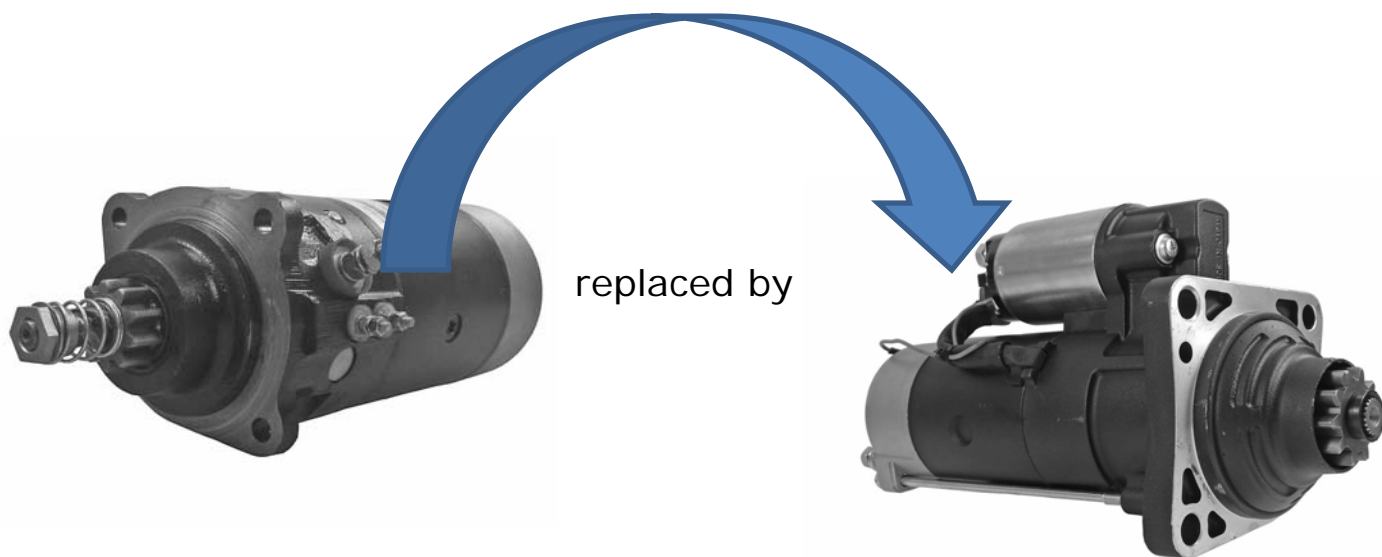

Reliable Planetary Gear Unit / Made in Germany

24V / 5.5KW / 10 Teeth / CW / Ground isolated / Oil proofed