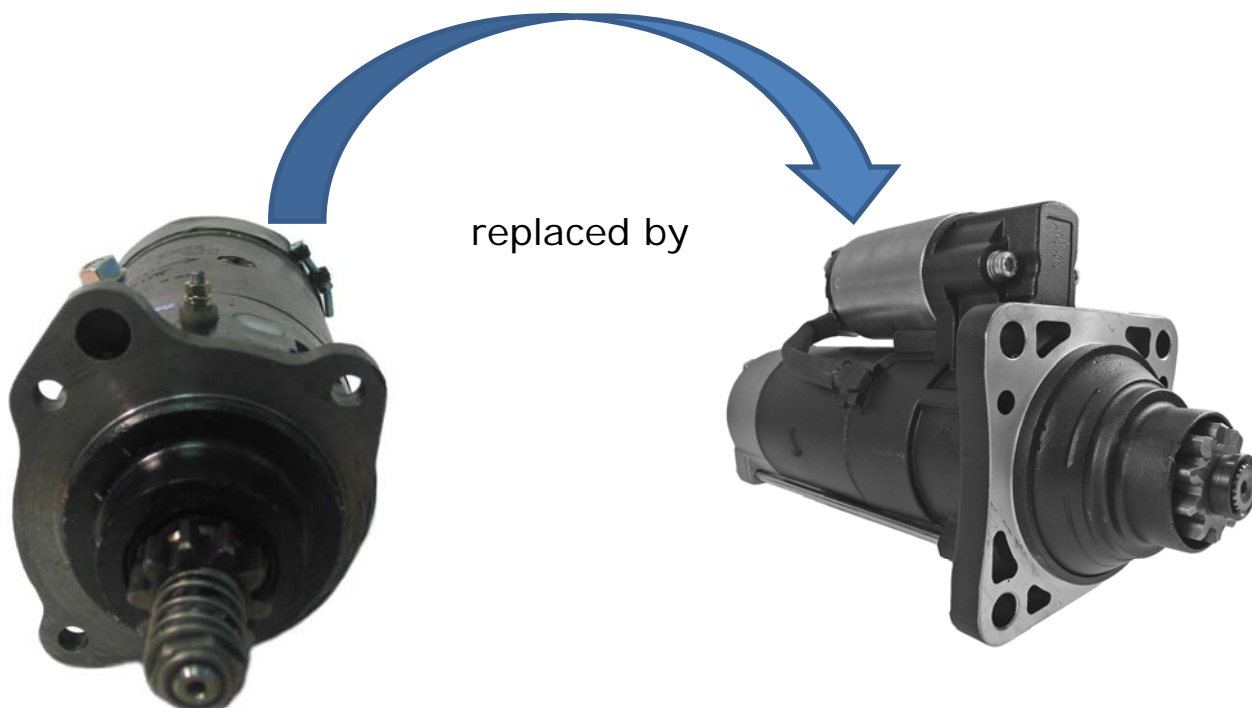

Powerful Replacement for CAV Starter Motor

Reliable Planetary Gear Unit / Made in Germany

12V / 3.6KW / 12 Teeth* / CW / Oil proofed

Replaces:

Part No.: 0145124M

CAV	CA45-12-16
CAV	CA45-12-4
CAV	CA45F-12-16
CAV	S115A12-14
Perkins	1320F045
Perkins	1327A111
Prestolite	870642Z