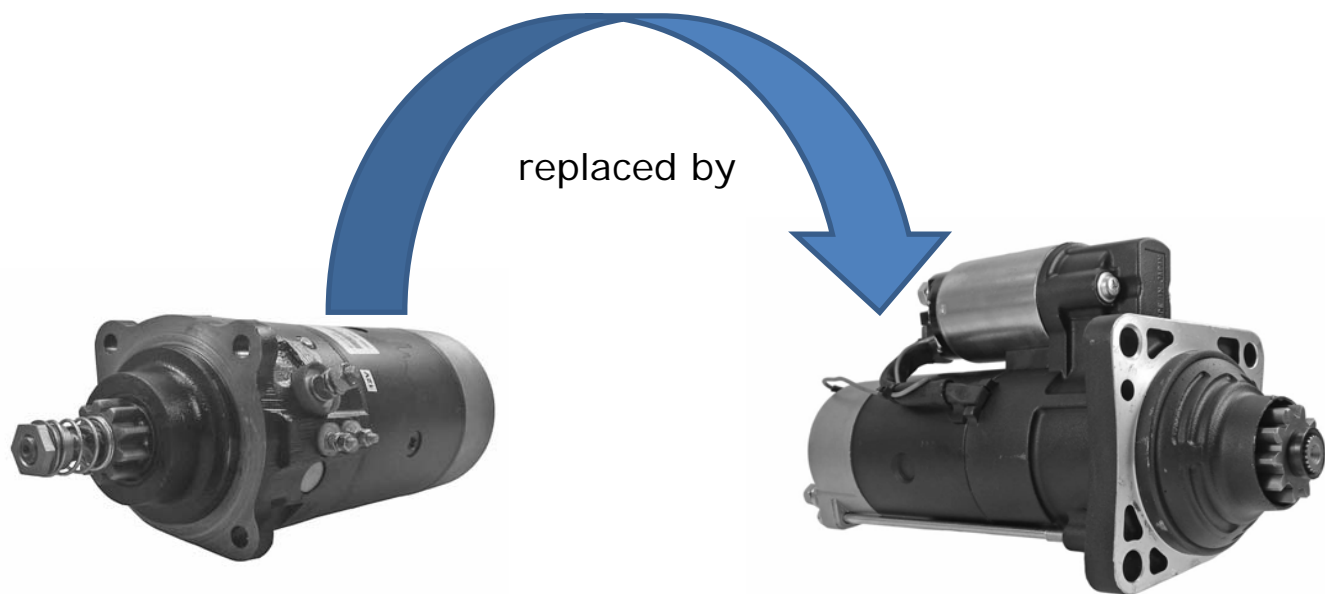

CAV Starter Motor

Replacement Program

Powerful Replacement for CAV Starter Motor

Reliable Planetary Gear Unit / Made in Germany

12V / 3.6KW / 10 Teeth / CW / Oil proofed / Ground Isolated

Replaces:

Part No.: 01115123M

Powerful Replacement for CAV Starter Motor

Reliable Planetary Gear Unit / Made in Germany

24V / 5.5KW / 10 Teeth / CW / Oil proofed

Replaces:

Prestolite 1327A471

Prestolite 1327H410

Part No.: 0111521M

Powerful Replacement for CAV Starter Motor

Part No.: 0111524M

Powerful Replacement for CAV Starter Motor

Reliable Planetary Gear Unit / Made in Germany

24V / 5.5KW / 10 Teeth / CW / Oil proofed

Replaces:

CAV	S115A-24-7
Prestolite	1327A660
Prestolite	1327A661
LIEBHERR	6290094

Part No.: 0111526M

Powerful Replacement for CAV Starter Motor

Reliable Planetary Gear Unit / Made in Germany

24V / 5.5KW / 12 Teeth / CW / Oil proofed / Ground Isolated

Replaces:

Part No.: 0111546M

CAV	1327A460
CAV	1327A461
CAV	S115-24-6
CAV	S115A-24-6
Dennis S.V.	611977-194
Dennis S.V.	DP685510
Perkins	2873K055
Perkins	2873K058
Prestolite	870661Z