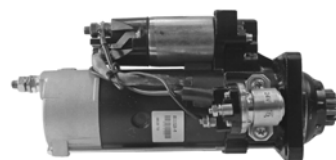

CAV Starter Motor

Replacement Program

Powerful Replacement for CAV Starter Motor

Reliable Planetary Gear Unit / Made in Germany

12V / 3.6KW / 10 Teeth / CW / Oil proofed / Ground Isolated

Replaces:

Part No.: 01115123M

Powerful Replacement for CAV Starter Motor

Reliable Planetary Gear Unit / Made in Germany

24V / 5.5KW / 10 Teeth / CW / Oil proofed

Replaces:

Prestolite 1327A471

Prestolite 1327H410

Part No.: 0111521M

Powerful Replacement for CAV Starter Motor

Part No.: 0111524M

Powerful Replacement for CAV Starter Motor

Reliable Planetary Gear Unit / Made in Germany

24V / 5.5KW / 10 Teeth / CW / Oil proofed

Replaces:

CAV	S115A-24-7
Prestolite	1327A660
Prestolite	1327A661
LIEBHERR	6290094

Part No.: 0111526M

Powerful Replacement for CAV Starter Motor

Reliable Planetary Gear Unit / Made in Germany

24V / 5.5KW / 12 Teeth / CW / Oil proofed / Ground Isolated

Replaces:

Part No.: 0111546M

CAV	1327A460
CAV	1327A461
CAV	S115-24-6
CAV	S115A-24-6
Dennis S.V.	611977-194
Dennis S.V.	DP685510
Perkins	2873K055
Perkins	2873K058
Prestolite	870661Z