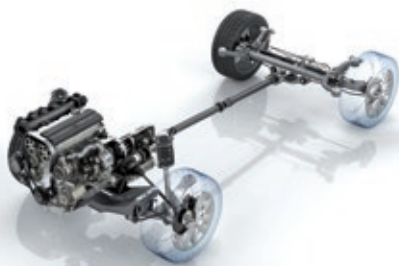

www.nten-snr.com

With You