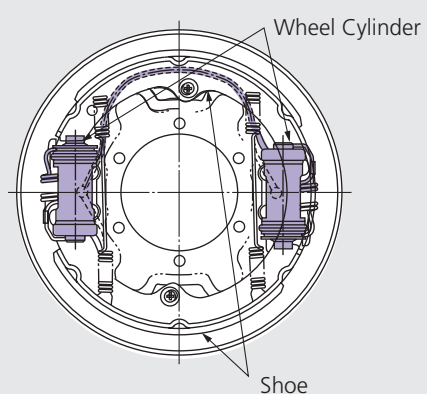

The wheel cylinder is a component that transforms hydraulic power to mechanical force to control the expansion of the shoes within the drum brake system.

Variations

Leading-Trailing Type

2-Leading and Dual 2-Leading Type