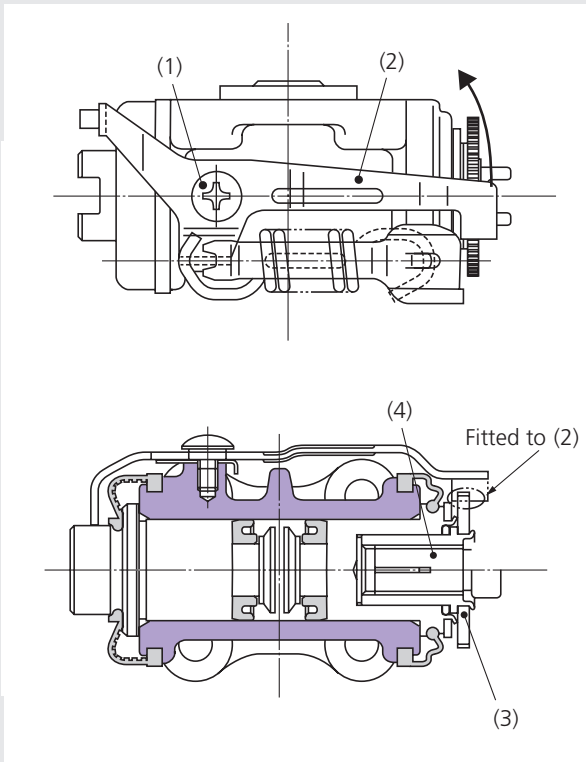

Wheel Cylinders with Auto-Adjusters

Auto-adjuster equipped wheel cylinders compensate for increased piston stroke due to wear from the friction material on the brake shoe.

Operation:

The fulcrum for the auto adjuster is located at (1) the center of the screw. The lever (2) rotates around the fulcrum which rotates the adjuster nut (3). The rotation of the adjuster nut pushes out the adjuster bolt (4), which compensates for the decreased thickness of the friction material on the shoe. The piston assembly moves with the adjuster systems so that the piston stroke essentially does not change.

Manual adjusters only have the adjuster nut (3) and the adjuster bolt (4) components. Manual adjustments to compensate for the increased piston strokes are done by rotating the adjuster bolt and nut.