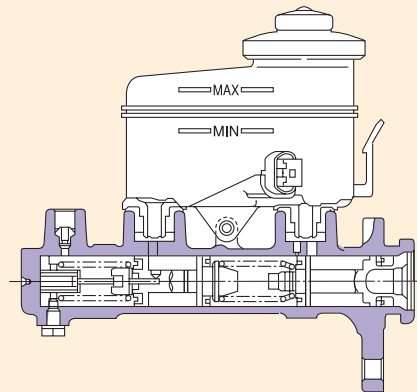

Structure and Components

The brake master cylinder provides the necessary force to control the application of brake power, and consists of the body, pistons, cups, springs and reservoir tank.

On the front of the body, the primary cup creates hydraulic pressure when fluid is forced inside by the piston. On the back of the body, the secondary cup guides the piston and prevents fluid from leaking. In the center of the body, the pressure cup separates brake fluid from the primary and secondary chambers. When the brake pedal is pressed, the primary cup is blocked away by the piston from the oil spill port leading to the reservoir tank, pressure in the cylinder rises as the fluid is fed through the brake lines. The secondary cup functions similar to and in synchronization with the primary cups. When the brake pedal is released, the hydraulic pressure and the force of the return spring pulls back the piston to relieve fluid back into the reservoir.

Without ABS

► Conventional + Conventional

With ABS

► Long (Conventional + Conventional)

► Center Valve + Conventional

With Additional Functions Such as VSC, etc.

► Center Valve + Center Valve

Installation Procedure