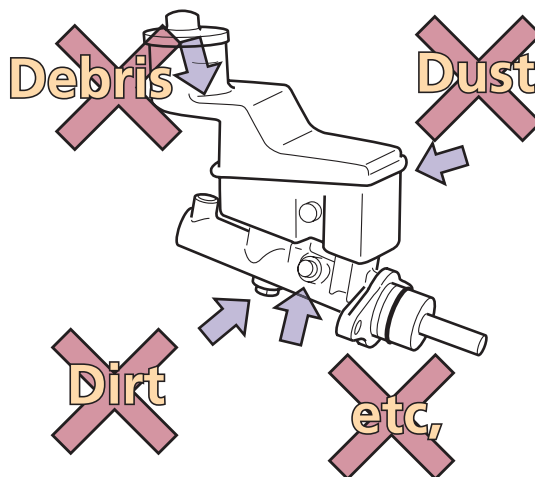

Fluid leakage and improper hydraulic pressure may cause brake failure.

2

Do not allow dust, dirt, and debris to enter the master cylinder or reservoir tank.

Internal damage may occur, resulting in fluid leakage and improper hydraulic pressure.

3

Always use a new O-ring or gasket if required for installation. Ensure proper installation of the O-ring or gasket for proper sealing.