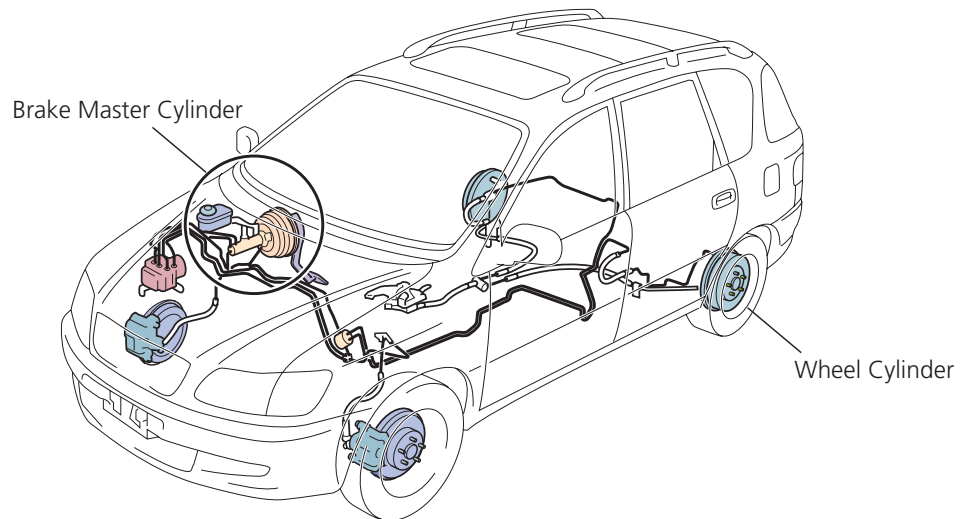

After

ADVICS (Brake)

Brake Master Cylinder

Function

The brake master cylinder is a device that transforms mechanical force into hydraulic pressure. As the driver presses the brake pedal, the pedal lever applies force to the brake master cylinder which transmits hydraulic pressure to the rest of the brake system components such as the ABS unit, brake calipers and wheel cylinders.

Structure and Components

The brake master cylinder provides the necessary force to control the application of brake power, and consists of the body, pistons, cups, springs and reservoir tank.

On the front of the body, the primary cup creates hydraulic pressure when fluid is forced inside by the piston. On the back of the body, the secondary cup guides the piston and prevents fluid from leaking. In the center of the body, the pressure cup separates brake fluid from the primary and secondary chambers. When the brake pedal is pressed, the primary cup is blocked away by the piston from the oil spill port leading to the reservoir tank, pressure in the cylinder rises as the fluid is fed through the brake lines. The secondary cup functions similar to and in synchronization with the primary cups. When the brake pedal is released, the hydraulic pressure and the force of the return spring pulls back the piston to relieve fluid back into the reservoir.