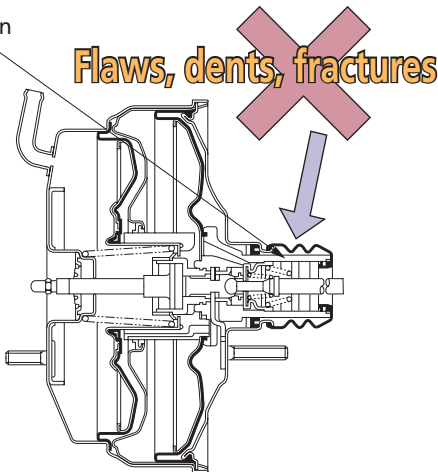

If the boot is not installed correctly, foreign objects could enter the mechanical assembly, causing insufficient brake control.

Brake Booster

Function

Braking force is transmitted to the braking unit (caliper or drum) using a lever and hydraulic pressure. Due to the high forces required on the lever to dampen the speed of heavier vehicles, the brake booster is designed to assist in applying the required pressure. The brake booster is a servo unit which uses negative pressure generated by the engine to the brake master cylinder.

Structure and Components

As the driver steps on the brake pedal, atmospheric air is introduced in the variable pressure chamber, producing a pressure differential between the variable and the constant pressure chamber. The force generated by the pressure differential on the plate is transmitted to the push rod via the booster piston which pushes the piston of the brake master cylinder. When the pedal is depressed, all components return to its original positions through the return springs.

1

Confirm that the piston section is free of flaws, dents, fractures, etc.

Piston section

Flaws, dents, fractures

Insufficient pressure or leaks may occur if damaged.

2

Confirm that the body is free from cracks or fractures.