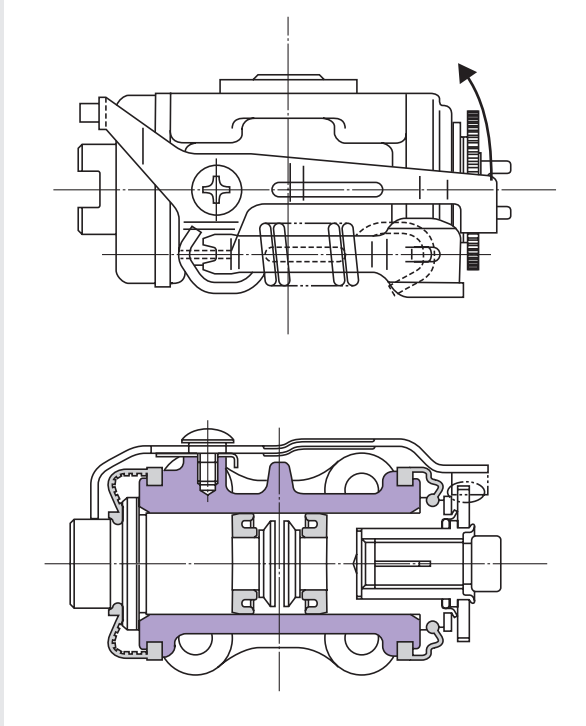

Variations

Dual 2-Leading Type

The wheel cylinders for Dual 2-Leading type drum brake system are normally utilized on the rear brakes for truck applications. A pair of pistons are used per cylinder assembly.