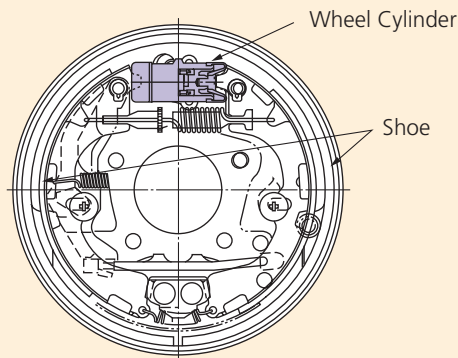

The wheel cylinder is a component that transforms hydraulic power to mechanical force to control the expansion of the shoes within the drum brake system.

Variations

Leading-Trailing Type

2-Leading and Dual 2-Leading Type