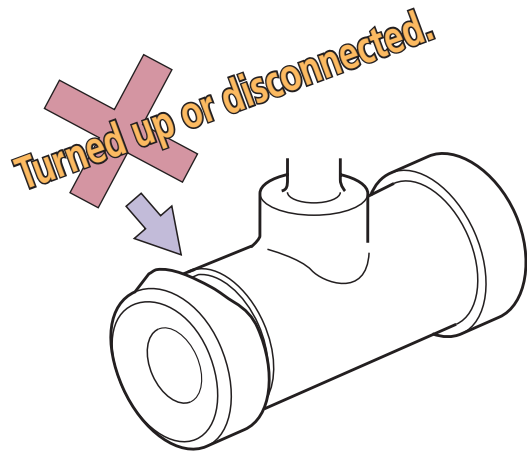

Wheel Cylinders with Auto-Adjusters

Auto-adjuster equipped wheel cylinders compensate for increased piston stroke due to wear from the friction material on the brake shoe.

Operation:

The fulcrum for the auto adjuster is located at (1) the center of the screw. The lever (2) rotates around the fulcrum which rotates the adjuster nut (3). The rotation of the adjuster nut pushes out the adjuster bolt (4), which compensates for the decreased thickness of the friction material on the shoe. The piston assembly moves with the adjuster systems so that the piston stroke essentially does not change.

CAUTION!

Failure to follow recommended procedures may cause brake failure and injury. Always consult the manufacturer's vehicle specific service manual for reference.

1

Handle with care. Clutch master cylinders are precision manufactured. Do not drop or deform. Never use a damaged unit.

Optimal hydraulic pressure may not be achieved due to damaged internal parts, resulting in incorrect operation and injury.

2

Ensure that the boot is installed correctly so that it protect the cylinder for water, dust, dirt, and debris.

If the boot is not installed correctly, foreign objects could enter the mechanical assembly, causing insufficient brake control.

Brake Booster

Function

Braking force is transmitted to the braking unit (caliper or drum) using a lever and hydraulic pressure. Due to the high forces required on the lever to dampen the speed of heavier vehicles, the brake booster is designed to assist in applying the required pressure. The brake booster is a servo unit which uses negative pressure generated by the engine to the brake master cylinder.