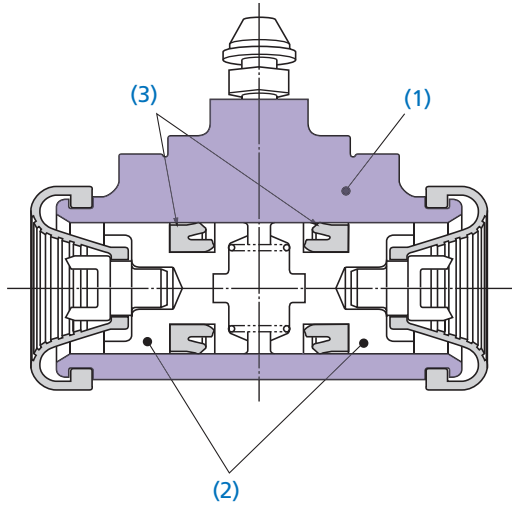

Leading-Trailing Type

2 Leading Type

General Components (all wheel cylinders)

(1) Cylinder Body Material Variations:

Cast Iron

Highly durable and low cost.

Nickel-Phosphorous Plated Cast Iron

Same as Cast Iron type with excellent rust and wear resistance within the cylinder.

Hard Alumite Coated Aluminum Stock

Light weight characteristics with excellent rust and wear resistance.

(2) Aluminum Piston

Alumite coating achieves light weight characteristics with excellent rust and wear resistance. Press-fit steel support reinforces components attached to the shoe.

(3) Cup

Advanced technology EPDM material provides excellent sealing and heat resistance.