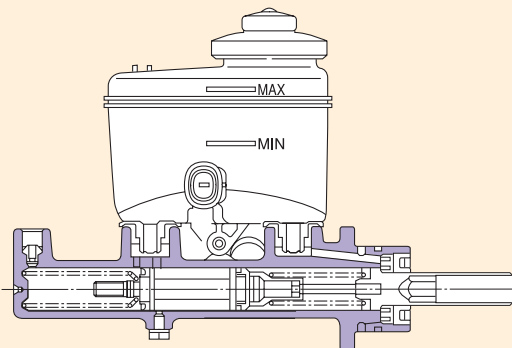

With ABS

► Long (Conventional + Conventional)