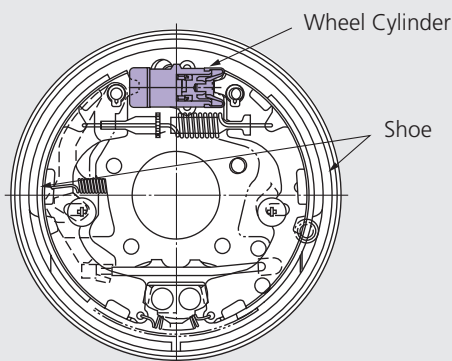

The wheel cylinder is a component that transforms hydraulic power to mechanical force to control the expansion of the shoes within the drum brake system.

Variations

Leading-Trailing Type

2-Leading and Dual 2-Leading Type