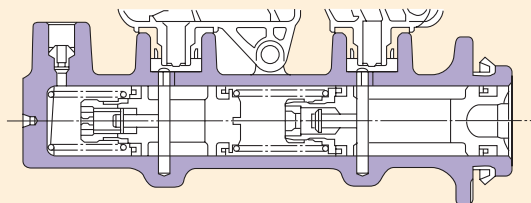

Structure and Components

The brake master cylinder provides the necessary force to control the application of brake power, and consists of the body, pistons, cups, springs and reservoir tank.

On the front of the body, the primary cup creates hydraulic pressure when fluid is forced inside by the piston. On the back of the body, the secondary cup guides the piston and prevents fluid from leaking. In the center of the body, the pressure cup separates brake fluid from the primary and secondary chambers. When the brake pedal is pressed, the primary cup is blocked away by the piston from the oil spill port leading to the reservoir tank, pressure in the cylinder rises as the fluid is fed through the brake lines. The secondary cup functions similar to and in synchronization with the primary cups. When the brake pedal is released, the hydraulic pressure and the force of the return spring pulls back the piston to relieve fluid back into the reservoir.

Without ABS

► Conventional + Conventional

With ABS

► Long (Conventional + Conventional)

► Center Valve + Conventional

With Additional Functions Such as VSC, etc.

► Center Valve + Center Valve

Installation Procedure