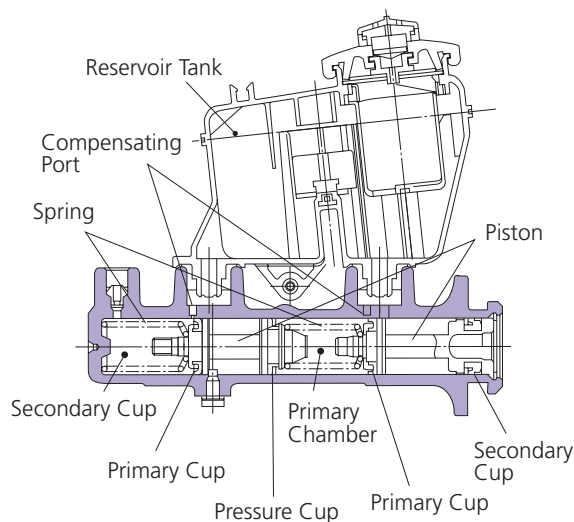

After

ADVICS (Brake)

Brake Master Cylinder

Function

The brake master cylinder is a device that transforms mechanical force into hydraulic pressure. As the driver presses the brake pedal, the pedal lever applies force to the brake master cylinder which transmits hydraulic pressure to the rest of the brake system components such as the ABS unit, brake calipers and wheel cylinders.

Structure and Components

The brake master cylinder provides the necessary force to control the application of brake power, and consists of the body, pistons, cups, springs and reservoir tank.

On the front of the body, the primary cup creates hydraulic pressure when fluid is forced inside by the piston. On the back of the body, the secondary cup guides the piston and prevents fluid from leaking. In the center of the body, the pressure cup separates brake fluid from the primary and secondary chambers. When the brake pedal is pressed, the primary cup is blocked away by the piston from the oil spill port leading to the reservoir tank, pressure in the cylinder rises as the fluid is fed through the brake lines. The secondary cup functions similar to and in synchronization with the primary cups. When the brake pedal is released, the hydraulic pressure and the force of the return spring pulls back the piston to relieve fluid back into the reservoir.