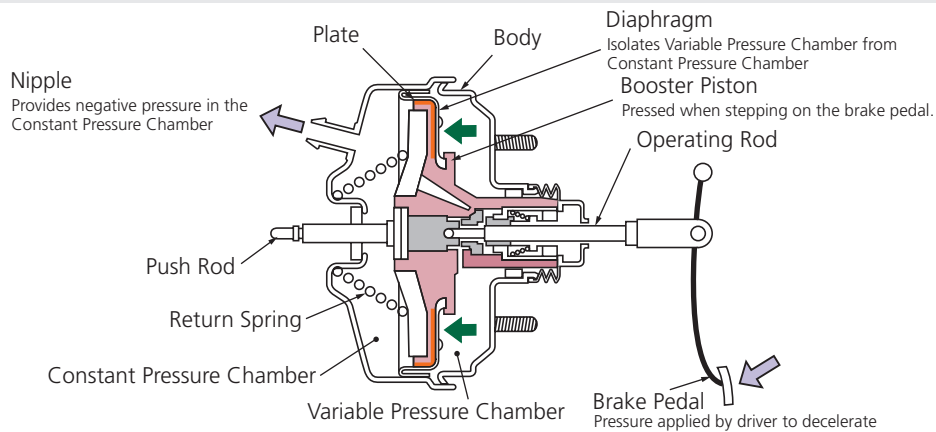

Optimal hydraulic pressure may not be achieved due to damaged internal parts, resulting in incorrect operation and injury.

2

Ensure that the boot is installed correctly so that it protect the cylinder for water, dust, dirt, and debris.

If the boot is not installed correctly, foreign objects could enter the mechanical assembly, causing insufficient brake control.

Brake Booster

Function

Braking force is transmitted to the braking unit (caliper or drum) using a lever and hydraulic pressure. Due to the high forces required on the lever to dampen the speed of heavier vehicles, the brake booster is designed to assist in applying the required pressure. The brake booster is a servo unit which uses negative pressure generated by the engine to the brake master cylinder.

Structure and Components

As the driver steps on the brake pedal, atmospheric air is introduced in the variable pressure chamber, producing a pressure differential between the variable and the constant pressure chamber. The force generated by the pressure differential on the plate is transmitted to the push rod via the booster piston which pushes the piston of the brake master cylinder. When the pedal is depressed, all components return to its original positions through the return springs.