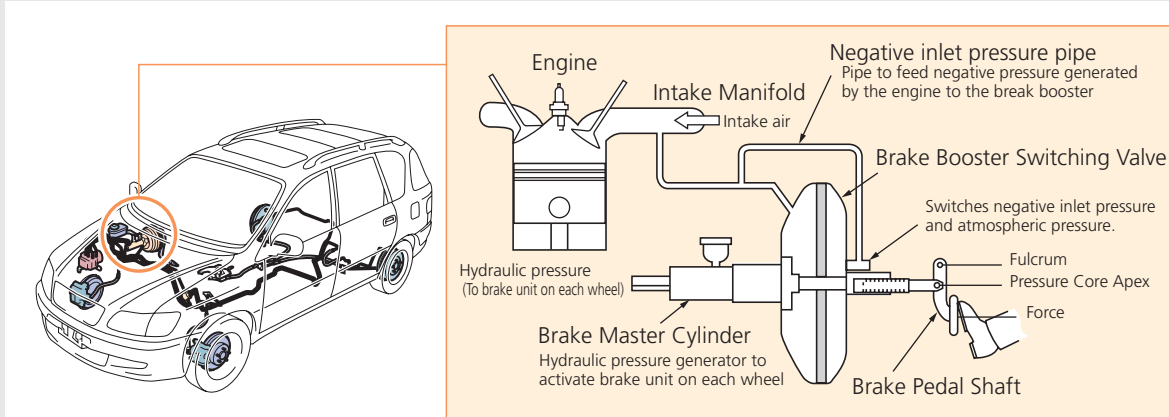

Wheel Cylinders with Auto-Adjusters

Auto-adjuster equipped wheel cylinders compensate for increased piston stroke due to wear from the friction material on the brake shoe.

Operation:

The fulcrum for the auto adjuster is located at (1) the center of the screw. The lever (2) rotates around the fulcrum which rotates the adjuster nut (3). The rotation of the adjuster nut pushes out the adjuster bolt (4), which compensates for the decreased thickness of the friction material on the shoe. The piston assembly moves with the adjuster systems so that the piston stroke essentially does not change.

Optimal hydraulic pressure may not be achieved due to damaged internal parts, resulting in incorrect operation and injury.

2

Ensure that the boot is installed correctly so that it protect the cylinder for water, dust, dirt, and debris.

If the boot is not installed correctly, foreign objects could enter the mechanical assembly, causing insufficient brake control.

Brake Booster

Function

Braking force is transmitted to the braking unit (caliper or drum) using a lever and hydraulic pressure. Due to the high forces required on the lever to dampen the speed of heavier vehicles, the brake booster is designed to assist in applying the required pressure. The brake booster is a servo unit which uses negative pressure generated by the engine to the brake master cylinder.

Structure and Components

As the driver steps on the brake pedal, atmospheric air is introduced in the variable pressure chamber, producing a pressure differential between the variable and the constant pressure chamber. The force generated by the pressure differential on the plate is transmitted to the push rod via the booster piston which pushes the piston of the brake master cylinder. When the pedal is depressed, all components return to its original positions through the return springs.