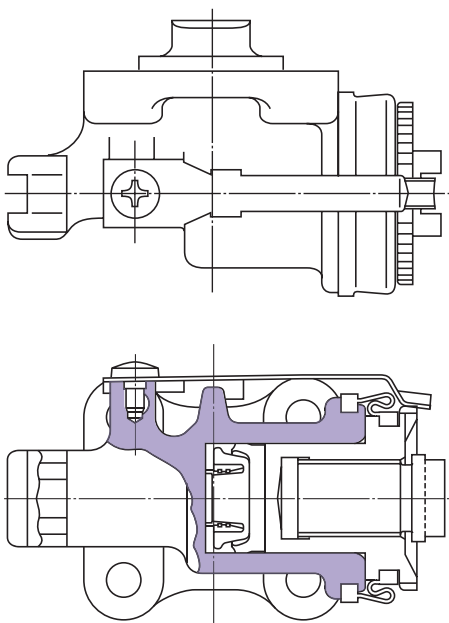

2-Leading Type

Wheel cylinder with auto-adjuster

The wheel cylinders for the 2-Leading type drum brake system are normally utilized on the front brakes for truck applications. One piston is used per cylinder assembly.

Adjuster bolt prevents excess piston stroke, resulting from the gradual wear of the friction material on the brake shoe.

Hydraulic section of the 2-Leading type is similar to the Leading-Trailing type.

For auto-adjuster function, refer to next page.