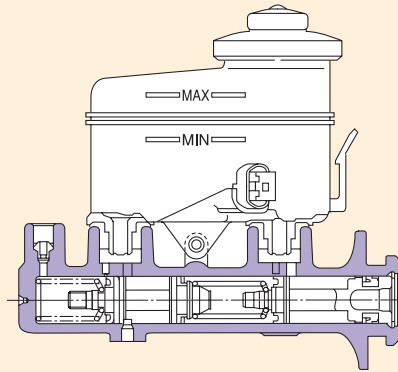

Variations

GJ PARTS AND MORE, INC.

There are several variations (types) of brake master cylinders, which is determined by the structure, additional brake assist systems and vehicle application. Though brake master cylinders can be classified into 3 main groups, all types share the basic functions required for braking action such as the generation, retention, and release of hydraulic fluid pressure.

Without ABS

► Conventional + Conventional