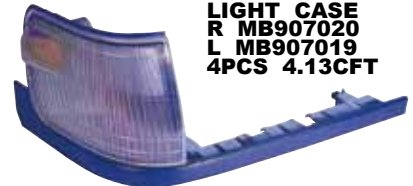

214-1214-NA

LIGHT CASE
R MB907020
L MB907019
4PCS 4.13CFT