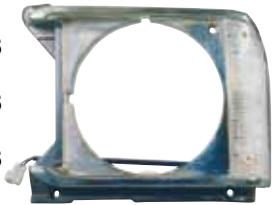

1 (CHROMED) 212-1209-2 (BLACK) 6 (PAINTED)

LIGHT CASE
1:
R 81610-39175
L 81620-39175
2:
R 81610-39155
L 81620-39155
6:
R 81610-39185
L 81620-39185
5PCS 0.9CFT
00-212-1209 LENS
100PCS 2CFT