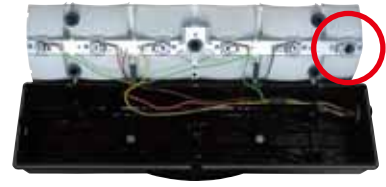

440-1941 R-RD-WE L-RD-WE

TAIL LAMP
R A0015406570
L A0015406470
6PCS 5.04CFT

P21W/P21W/P21W/P21W/R10W/R10W/R10W