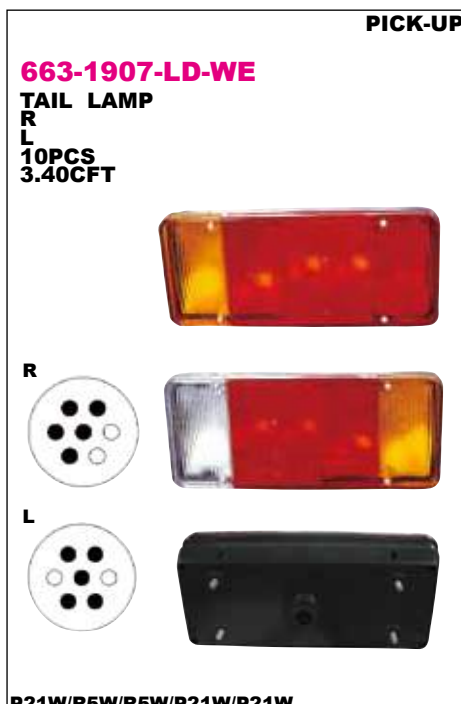

663-1907-LD-WE

TAIL LAMP
R
L
10PCS
3.40CFT

P21W/R5W/R5W/P21W/P21W

IV