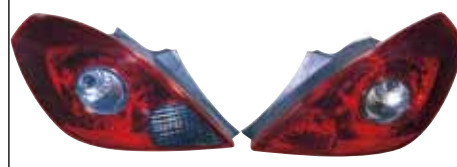

442-1953-3RD-UE

3D
OPC

TAIL LAMP

R 93189400/1222148/89075559A

L 93189399/1222147/89075558A

6PCS 7.11CFT

PY21W/P21W/P21W/P21/5W/P21/5W