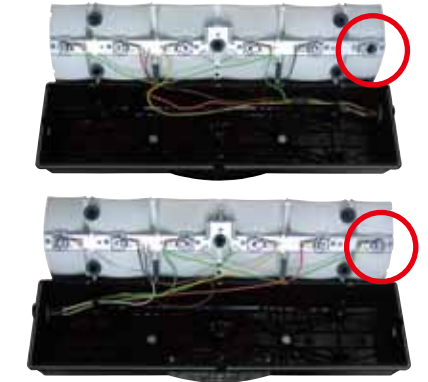

P21W/P21W/P21W/P21W/R10W/R10W/R10W

440-1156-LD-EM
HEAD LAMP
R A9438200461
L A9438200361
4PCS
6.26CFT

H7/H1/PY21W/W5W ELEC,W/S MOTOR

440-1156-RD-E
HEAD LAMP
LD: R A9438200261 RD: R A9438200661
L A9438200161 L A9438200561
4PCS
6.26CFT

H7/H1/PY21W/W5W MANUAL

440-1156-LD-HE
HEAD LAMP
R A9438201061 R A6628200167
L A9438200961 L A6628200067
4PCS
6.26CFT

D2S/H1/PY21W/W5W MANUAL

440-1171-LDDEM
HEAD LAMP
R
L
4PCS
5.65CFT