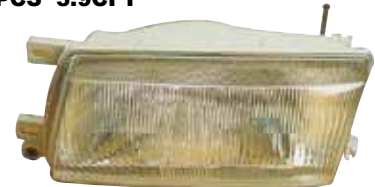

REPLACEMENT FOR

SUNNY SENTRA B13 TSURU- III
'90-'91

REPLACEMENT FOR

SUNNY SENTRA B13 TSURU- III
'92-'93

215-1134-RD
LD
HEAD LAMP
RD:
R B6010-50Y00
L B6060-50Y00

LD:
R B6010-72Y00
L B6060-72Y00
6PCS 4.78CFT

43T

H4/W5W

315-1101-AS
S
HEAD LAMP
R 26010-65Y00
L 26060-65Y00
6PCS 3.97CFT

TSURU-III
USA TYPE

HB1

215-1154-RD
LD
HEAD LAMP
LD:
R 26015-87Y00
L 26065-87Y00
6PCS 3.9CFT

LD:
R 26010-Y04G0
L 26060-Y04G0

43T

H4

215-1542-A
CORNER LAMP
R B6120-50Y00
L B6125-50Y00
20PCS 2.47CFT

12V21W

315-1504-AS/US
CORNER LAMP
R 26120-65Y00
L 26125-65Y00
20PCS
2.21CFT

TSURU-III
USA TYPE

1157

215-1562-A/U
CORNER LAMP
R B6120-85Y00
L B6125-85Y00
R B6120-Y04G0
L B6125-Y04G0
20PCS 2.25CFT

12V21W

215-1967-A/U
TAIL LAMP
R B6550-50Y00
L B6555-50Y00
R 26550-65Y00
L 26555-65Y00
20PCS
6.23CFT

12V21W/12V21/5W

315-1504-A-Y
CORNER LAMP
R
L
20PCS
2.27CFT

TSURU-III
USA TYPE

12V21/5W

315-1401N-US-Y
F/SIDE LAMP
26180-65Y00
26185-65Y00
50PCS 0.67CFT

215-1977
TAIL LAMP
R 26550-65Y01
L 26555-65Y01
20PCS 2.18CFT

12V21/5W

315-1401N-US-Y
F/SIDE LAMP
26180-65Y00
26185-65Y00
50PCS 0.67CFT

12V21/5W

315-1401N-US-R
R/SIDE LAMP
B6190-65Y00
B6195-65Y00
50PCS 0.67CFT

215-2108N-A
LICENSE LAMP
26510-50Y00
26510-Y02G0
150PCS 1.3CFT

12V5W

315-1401N-US-R
R/SIDE LAMP
B6190-65Y00
B6195-65Y00
50PCS 0.67CFT

12V21/5W

215-2108N-A
LICENSE LAMP
26510-50Y00
26510-Y02G0
150PCS
1.3FT

12V5W

215-2902N-A
REAR REFLECTOR
84810-52Y10
6PCS 6.53CFT

12V21/5W

215-2904N-A
REAR REFLECTOR
84810-65Y60
6PCS 6.53CFT

12V21/5W

NS