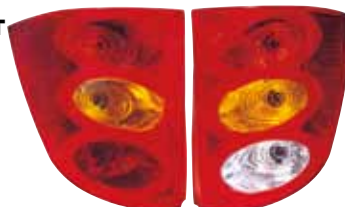

P21W/P21W/P21/5W

550-1939 R-LD-UE L-LD-UE

TAIL LAMP
R 6351V5
L 6350V5
6PCS
6.26CFT