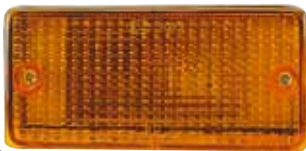

215-1638

FRONT LAMP
R 26130-11A00
L 26135-11A00
100PCS 3.43CFT
00-215-1638 LENS
200PCS 1.8CFT