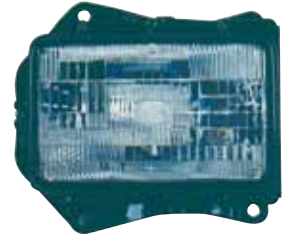

H4

213-1104-RD
LD

HEAD LAMP

R

L

20PCS

3.64CFT