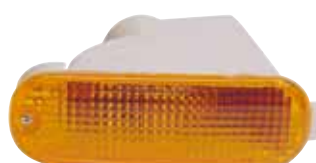

231-1607N-U

FRONT LAMP
KK12P-51-350
50PCS 3.17CFT