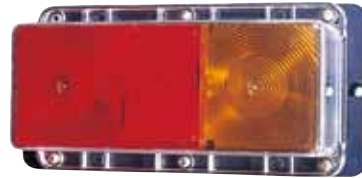

100-1949
TAIL LAMP
PCS CFT