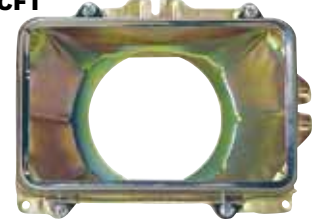

TBA

100-1714-K_B

LIGHT HOUSING
50PCS
2.81CFT