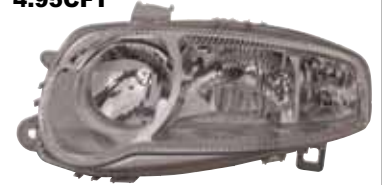

H1/H1/W5W

MANUAL/ELEC

667-1401
SIDE LAMP

PCS CFT

W5W

TBA

667-1110-RD-LD-EM

HEAD LAMP
RD:
R MHL829
L 468261950
4PCS 4.95CFT
LD:
R LPG281
L LPG282
L 710301186203