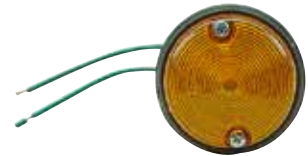

215-1508N

SIDE LAMP
26160-T0100
500PCS 2.70CFT
00-215-1508 LENS
1000PCS 3.4CFT