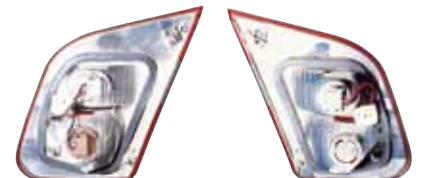

214-1321 R-LD L-LD

BACK LAMP
R MR485474
L MR485473
PCS CFT

P21W

TBA