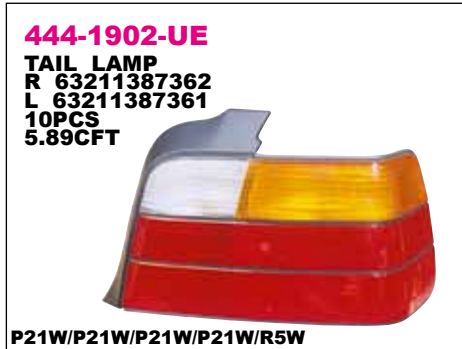

REPLACEMENT FOR

3 SERIES E36 4D '97

REPLACEMENT FOR

3 SERIES E46 4D '98-'00

444-1120-RD
LDEM1
HEAD LAMP
R 63126908216
L 63126908215
4PCS 6.38CFT

H7/H7/W5W **ELEC,W/S MOTOR**

444-1120-RD
LDEM2
HEAD LAMP
R 63128380176
L 63128380175
4PCS 6.38CFT

H7/H7/W5W **ELEC,W/S MOTOR**

444-1132M
REHM2
HEAD LAMP
LD:
R 0301089276 RD:
L 0301089275 R 0301089676
4PCS L 0301089675
7.00CFT

D2S/H7/W5W **ELEC,W/S MOTOR**

444-2004-AQ/UQ
FOG LAMP
R IND007646-021
L IND007646-011
R 63178361952
L 63178361951
12PCS 2.54CFT

HB4

444-1506-AE
CORNER LAMP
R 63136902766
L 63136902765
20PCS 2.91CFT

P21W

444-1506-AE-C
CORNER LAMP
R 63136902770
L 63136902769
20PCS 2.91CFT

PY21W

444-1902-UE
TAIL LAMP
R 63211387362
L 63211387361
10PCS
5.89CFT

P21W/P21W/P21W/P21W/R5W

444-1403-AE-Y/WE-Y 2D/4D
SIDE LAMP
R 63138370720
L 63138370719
A:100PCS
0.65CFT
W:100PCS
0.83CFT

W5W

444-1403-UE-C/WE-C 2D/4D
SIDE LAMP
R 6313228592
L 6313228591
U:200PCS
1.17CFT
W:100PCS
0.83CFT

WY5W

444-1906-UQ
TAIL LAMP
R 63218364922
L 63218364921
10PCS
5.37CFT

P21W/P21/4W/P21W

444-1902-UEVCR
TAIL LAMP
R 63219403101
L 63219403099
10PCS
5.89CFT

PY21W/P21W/P21W/P21W/R5W

444-1906-UQ-CR
TAIL LAMP
R 63218383822
L 63218383821
10PCS
5.37CFT

PY21W/P21/4W/P21W

344-1301-UQ
BACK LAMP
R 63218364924
L 63218364923
20PCS
2.08CFT

P21W/P21W