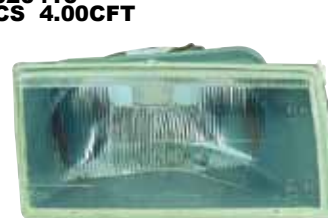

H4

'77-'82 43T

550-1102-RD LD

HEAD LAMP
R 620516
L 620416
6PCS 4.00CFT