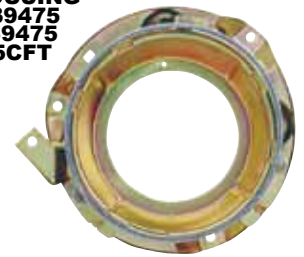

### 212-1707

LIGHT HOUSING  
R 81110-39475  
L 81150-39475  
40PCS 4.5CFT