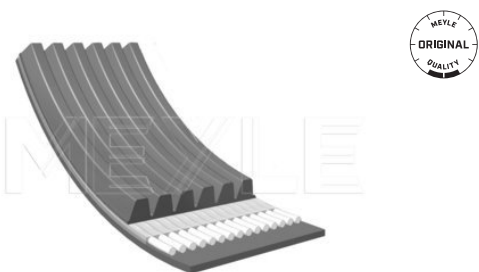

V-ribbed belt

050 006 1938 | MRB0495

Notes

Number of Ribs 6
Length [mm] 1938

References

4451A090

Application info

Outlander II [11/06-11/12]