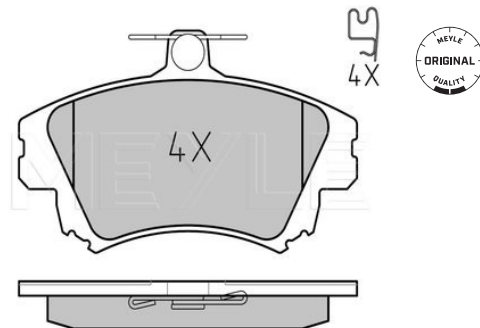

Brake pad set

025 219 8317 | MBP0241

Notes

Thickness [mm]	with acoustic wear warning 17.1
Height [mm]	77
Width [mm]	130
Number of wear indicators [per axle]	4
Brake System	TRW with anti-squeak plate Front Axle

References

M850976	X3511010
MR527656	

Application info

Carisma [07/95-06/06]

Colt VI, VII [06/04-06/12]

Brake pad set

025 235 8416/W | MBP0390

Notes

Thickness [mm]	with acoustic wear warning 16.4
Height [mm]	54.9
Width [mm]	144.8
Number of wear indicators [per axle]	2
Brake System	Akebono with anti-squeak plate Front Axle