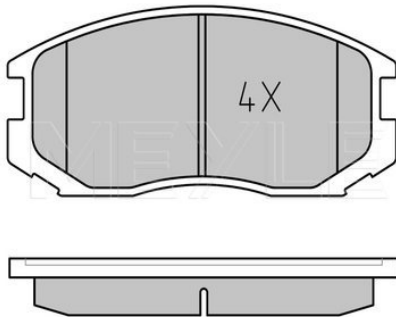

025 216 5015 | MBP0173

Brake pad set

Notes

Thickness [mm]	excl. wear warning contact
Height [mm]	15
Width [mm]	50
Brake System	114.1
	Sumitomo
	with anti-squeak plate
	Front Axle

References

DBP511114	MB928817
MB618736	MR249779
MB699464	MR389507
MB699473	MR389508
MB699474	MR389511
MB928461	MR389512
MB928463	MZ690330
MB928816	X3511001

Application info

Colt III [04/88-05/92]
Colt IV [04/92-04/96]
Colt V [09/95-09/03]
Lancer III [11/83-08/92]

Lancer IV [04/88-05/94]
Lancer V [06/92-10/03]
Lancer VI [09/95-08/03]