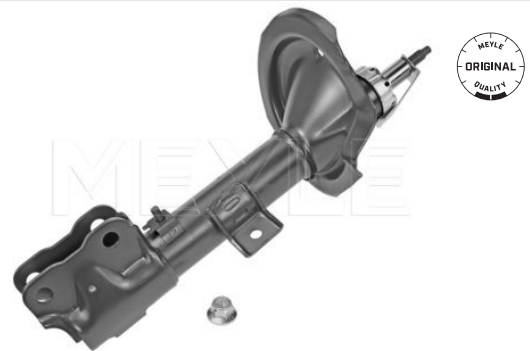

Counterpart

32-26 623 0004 | MSA0279

Application info

Outlander II (11/06-11/12)

Shock absorber

32-26 623 0004 | MSA0279

Notes

Suspension Strut
Gas Pressure
Twin-Tube
Front Axle Right

References

4060A174