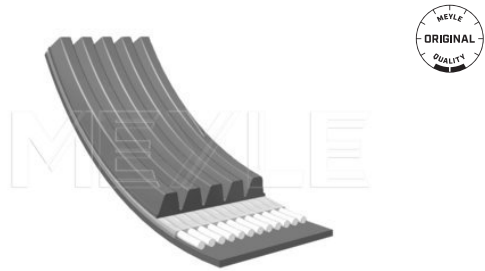

V-ribbed belt

050 005 0962 | MRB0209

Notes

Number of Ribs	5
Length [mm]	962

References

MD357086	MD363460

Application info

Lancer VI [09/95-08/03]

Space Star [06/98-12/04]

V-ribbed belt

050 007 2418 | MRB0634

Notes

Number of Ribs	7
Length [mm]	2418