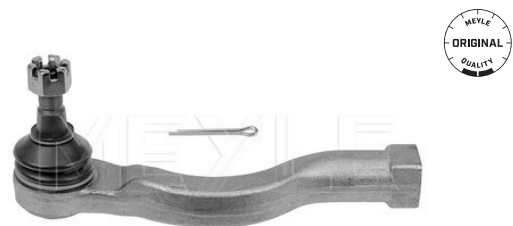

Counterpart

32-16 020 0036 | MTE0373

Application info

L200 IV [05/05--]

Pajero III [04/00-01/07]