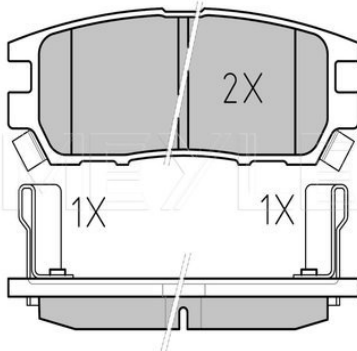

025 218 4014/W | MBP0203

Brake pad set

Notes

Thickness [mm]	14
Height [mm]	43.5
Width [mm]	108
Number of wear indicators [per axle]	2
Brake System	Akebono with anti-squeak plate Rear Axle

References

MB858380	MR389572
MB858463	MZ690009
MN102623	MZ690170
MR129579	MZ690344
MR205269	X3516004
MR389571	

Application info

L300 III [11/86-02/06]
L400 [05/95-06/05]
Pajero I [12/82-12/91]
Pajero II [12/90-08/06]
Pajero Sport [K90] [11/97-01/08]

Sigma [12/90-10/96]
Space Runner II / Wagon III [10/98-12/04]
L300 III [11/86--]
L400 [06/94-04/07]