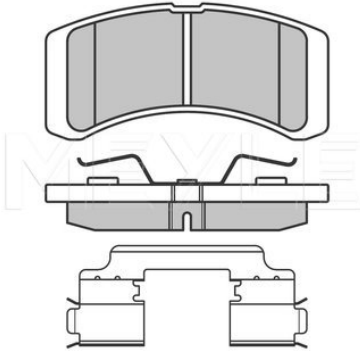

025 242 2914/W | MBP0544

Brake pad set

Notes

Thickness/Strength 2 [mm]	15.3
Thickness/Strength 1 [mm]	14.8
Height [mm]	44.3
Width 2 [mm]	121.9
Width 1 [mm]	91.9
Number of wear indicators [per axle]	2
Brake System	Akebono with anti-squeak plate Front Axle

References

4605B006

Application info

Space Star / Mirage [05/12--]

025 256 8814 | MBP1727

Brake pad set

Notes

Thickness [mm]	14.3
Height [mm]	44.3
Width [mm]	101.4
Number of wear indicators [per axle]	2
Brake System	AKEBONO with anti-squeak plate Rear Axle

References

4605A998

4605B070

Application info

ASX [02/10--]

Outlander III [08/12--]