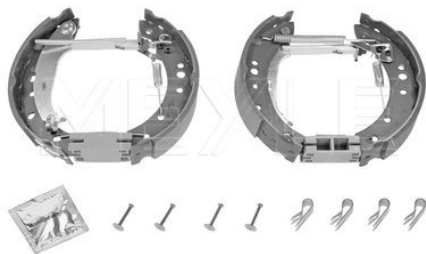

References

MN186120

Application info

Colt VI, VII [06/04-06/12]

32-14 533 0025/K | MBS0110

Brake shoe kit

Notes

Diameter [mm]
Width [mm]