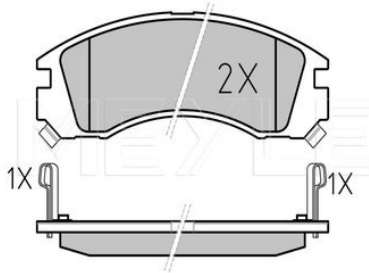

025 213 6315/PD | MBP1578PD

Brake pad set

Notes

Thickness [mm]	with acoustic wear warning
Height [mm]	15.7
Width [mm]	58.4
Number of wear indicators [per axle]	149.6
Brake System	2
	Akebono
	with anti-squeak plate
	Front Axle

References

MB699453	MR389542
MB857987	MR389543
MB858400	MR389544
MB895250	MR389545
MB928049	MR389546
MN102611	MR389548
MN116923	MR389549
MR128312	MR569597
MR129103	MZ690007
MR129104	MZ690332
MR289610	X3511003

Application info

Galant VI [09/96-10/04]
L200 II, III [10/86-12/07]
L400 [05/95-06/05]
Outlander I [05/03-10/06]
Outlander II [11/06-11/12]

Pajero II [12/90-08/06]
Pajero Sport [K90] [11/97-01/08]
Space Runner II / Wagon III [10/98-12/04]
L400 [06/94-04/07]