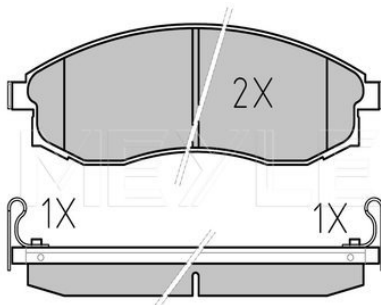

025 230 8617/W | MBP0257

Brake pad set

Notes

Thickness [mm]
Height [mm]
Width [mm]
Number of wear indicators [per axle]
Brake System

with acoustic wear warning
17
52
150.8
2
Sumitomo
with anti-squeak plate
Front Axle

References

MN102617

MR527550

Application info

L200 II, III [10/86-12/07]