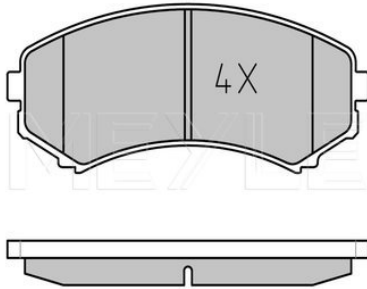

025 234 8816/W | MBP0359

Brake pad set

Notes

Thickness [mm]
Height [mm]
Width [mm]
Number of wear indicators [per axle]
Brake System

without acoustic wear warning
16
58.3
139
2
Sumitomo
with anti-squeak plate
Front Axle

References

4605A041	MZ690340
MN116445	MZ690347
MR407422	MZ690347C
MR527868	SHY63323Z
MR569592	

Application info

Grandis [04/04--]
Pajero III [04/00-01/07]

Pajero IV [11/06--]