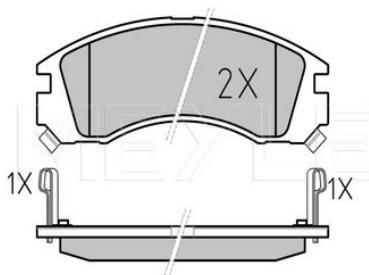

025 213 6315/W | MBP0116

Brake pad set

Notes

Thickness [mm]	with acoustic wear warning
Height [mm]	15.7
Width [mm]	58.4
Number of wear indicators [per axle]	149.6
Brake System	2
	Akebono
	with anti-squeak plate
	Front Axle

References

MB699453	MR389542
MB857987	MR389543
MB858400	MR389544
MB895250	MR389545
MB928049	MR389546
MN102611	MR389548
MN116923	MR389549
MR128312	MR569597
MR129103	MZ690007
MR129104	MZ690332
MR289610	X3511003