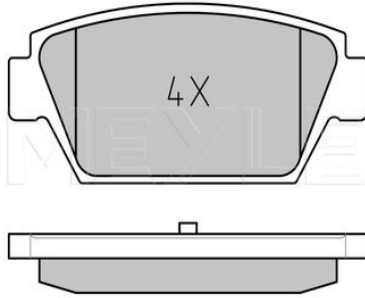

025 211 2514 | MBP0077

Brake pad set

Notes

Thickness [mm]
Height [mm]
Width [mm]
Brake System

not prepared for wear indicator
14.5
44.3
98.2
Akebono
with anti-squeak plate
Rear Axle

References

MB366288
MB377826
MB534995
MB699154
MB699722
MB699723

MR389561
MR389562
MR389564
MR389566
MZ690342
X3516002

Application info

Colt III [04/88-05/92]
Eclipse I [12/89-11/95]
Galant III [06/84-04/90]

Galant IV [11/87-12/92]
Lancer IV [04/88-05/94]