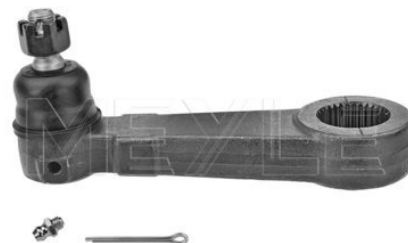

References

MB831040

MR592811