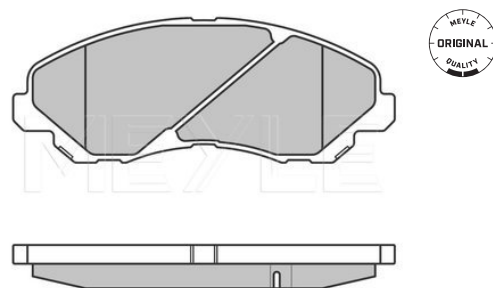

References

4605A261	4605A879
4605A491	MN102618
4605A557	MR527675
4605A795	

Application info

ASX [02/10--]
Galant VI [09/96-10/04]
Galant VII [10/03--]
Lancer VII [08/03-10/08]

Lancer VIII [01/08--]
Outlander II [11/06-11/12]
Space Runner II / Wagon III [10/98-12/04]