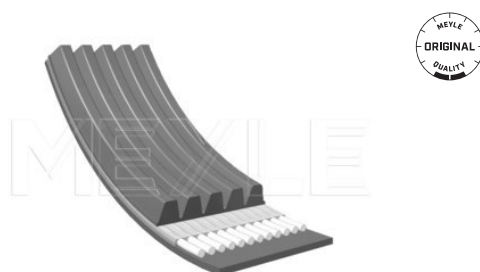

Application info

Lancer IV [04/88-05/94]

V-ribbed belt

050 005 1145 | MRB0240

Notes

Number of Ribs 5
Length [mm] 1145

References

MB813867