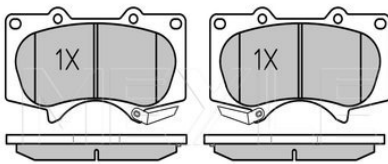

025 240 2417/PD | MBP1592PD

Brake pad set

Notes

Thickness [mm]
Height [mm]
Width [mm]
Number of wear indicators [per axle]
Brake System

with acoustic wear warning
17
77.1
134.6
2
Sumitomo
with anti-squeak plate
Front Axle

References

4605A472

4605A481

Application info

Pajero IV [11/06--]