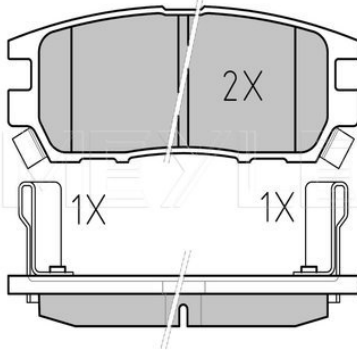

025 218 4014/PD | MBP1581PD

Brake pad set

Notes

Thickness [mm]	14
Height [mm]	43.5
Width [mm]	108
Number of wear indicators [per axle]	2
Brake System	Akebono with anti-squeak plate Rear Axle

References

MB858380	MR389572
MB858463	MZ690009
MN102623	MZ690170
MR129579	MZ690344
MR205269	X3516004
MR389571	

Application info

L300 III [11/86-02/06]
L400 [05/95-06/05]
Pajero I [12/82-12/91]
Pajero II [12/90-08/06]
Pajero Sport [K90] [11/97-01/08]

Sigma [12/90-10/96]
Space Runner II / Wagon III [10/98-12/04]
L300 III [11/86--]
L400 [06/94-04/07]