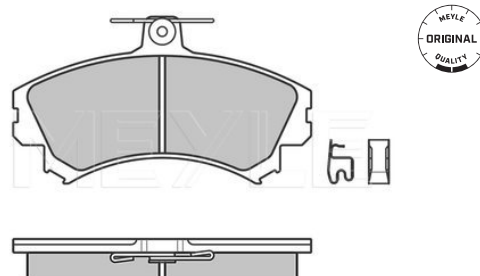

Brake pad set

025 219 2017 | MBP0227

Notes

Thickness [mm]	with acoustic wear warning
Height [mm]	17.4
Width [mm]	72.7
Number of wear indicators [per axle]	129.8
Brake System	2
	TRW
	with anti-squeak plate
	Front Axle

References

4605A734	MR977117

Application info

Colt VI, VII [06/04-06/12]

Brake pad set

025 238 7914/W | MBP0464

Notes

Thickness [mm]	with acoustic wear warning
Height [mm]	14.8
Width [mm]	56.5
Number of wear indicators [per axle]	151.2
Brake System	2
	Akebono
	with anti-squeak plate
	Front Axle