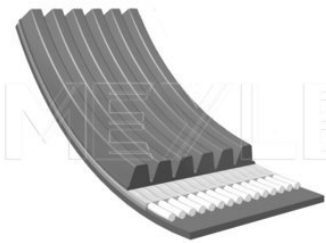

050 006 1830 | MRB0473

V-ribbed belt

Notes

Number of Ribs 6
Length [mm] 1830

References

MN128695

Application info

Lancer VII [08/03-10/08]

Outlander I [05/03-10/06]