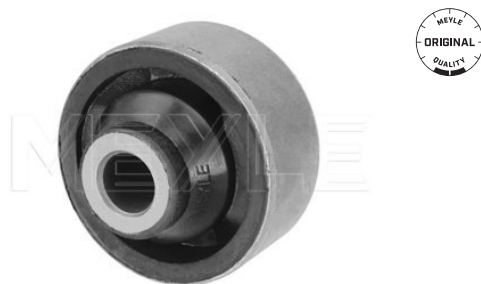

References

MR403441

Application info

Lancer VII (08/03-10/08)

Outlander I (05/03-10/06)

Mount, control arm

32-14 710 0002 | MCM0074

Notes

Inner diameter [mm]	16
Outer diameter [mm]	65
Height [mm]	60
	Rear
	Rear Axle Right
	Rear Axle Left