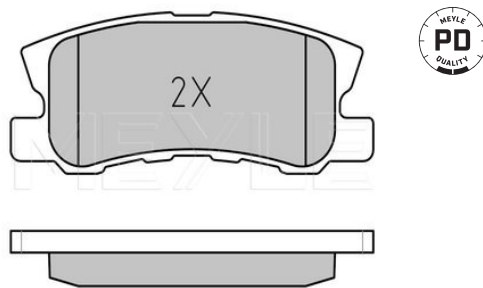

Brake pad set

025 235 8216 | MBP0389

Application info

ASX [02/10--]
Grandis [04/04--]
Lancer VIII [01/08--]

Outlander II [11/06-11/12]
Pajero III [04/00-01/07]
Pajero IV [11/06--]

Brake pad set

025 235 8216/PD | MBP0389PD

Notes

Thickness [mm]	16	excl. wear warning contact
Height 2 [mm]	44.9	
Height 1 [mm]	44.8	
Width 2 [mm]	91	
Width 1 [mm]	111.3	
		with anti-squeak plate
		Rear Axle

References

4605A447	4605A502
4605A448	MN102628
4605A487	MR510544

Application info

ASX [02/10--]
Grandis [04/04--]
Lancer VIII [01/08--]

Outlander II [11/06-11/12]
Pajero III [04/00-01/07]
Pajero IV [11/06--]

Brake pad set

025 219 4715/PD | MBP1582PD

Notes

Thickness [mm]	15.2	not prepared for wear indicator
Height [mm]	44	
Width [mm]	116.2	
Brake System	Sumitomo	
	with anti-squeak plate	
	Rear Axle