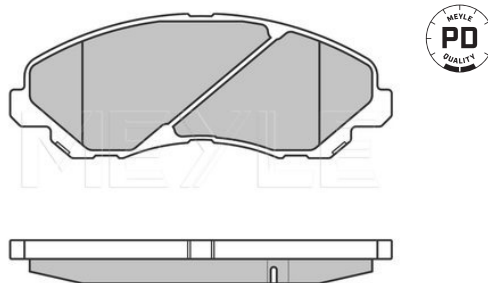

Brake pad set

025 240 2417/W | MBP0505

Application info

Pajero IV [11/06--]

Brake pad set

025 235 8416/PD | MBP1585PD

Notes

	with acoustic wear warning
Thickness [mm]	16.4
Height [mm]	54.9
Width [mm]	144.8
Number of wear indicators [per axle]	2
Brake System	Akebono with anti-squeak plate Front Axle

References

4605A261	MR527675
4605A491	MR569403
4605A557	MR727674
MN102618	

Application info

Galant VI [09/96-10/04]
Lancer VII [08/03-10/08]

Lancer VIII [01/08--]
Space Runner II / Wagon III [10/98-12/04]

Brake pad set

025 213 7316/W | MBP0119

Notes

	with acoustic wear warning
Thickness [mm]	14.3
Height [mm]	56.4
Width [mm]	127.8
Number of wear indicators [per axle]	2
Brake System	Sumitomo with anti-squeak plate Front Axle