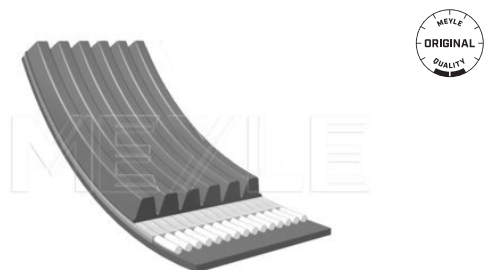

References

MD369862

Application info

Pajero II [12/90-08/06]

5