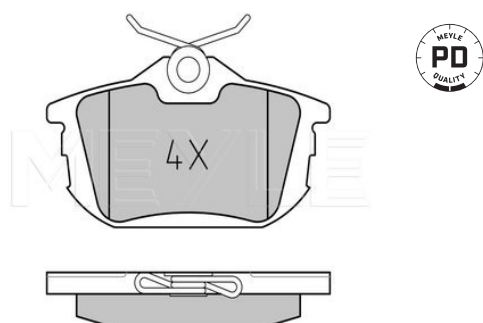

References

M620770	MN125772
M850978	X3516005