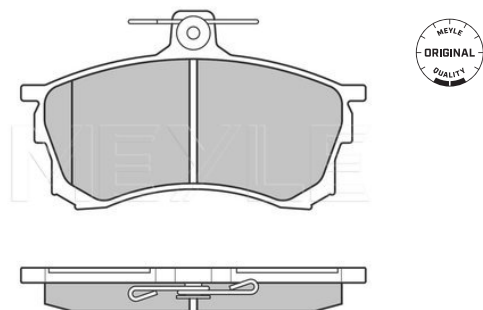

References

MR249240	MR407944
MR290240	X3511004