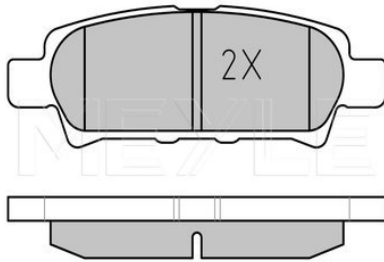

Brake pad set

Notes

Thickness [mm]	16	with acoustic wear warning
Height 2 [mm]	35.7	
Height 1 [mm]	40.1	
Width 2 [mm]	105.9	
Width 1 [mm]	85.5	
Number of wear indicators [per axle]	2	
Brake System	Akebono	
	with anti-squeak plate	
	Rear Axle	