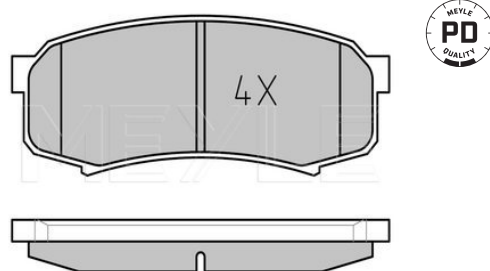

References

4605A458

Application info

Pajero IV [11/06--]

2