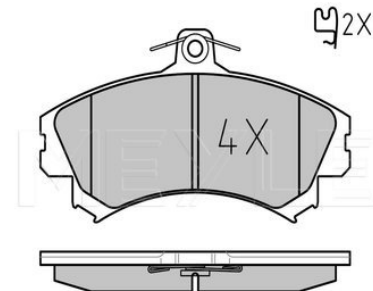

025 219 2015 | MBP0226

Brake pad set

Notes

Thickness [mm]	15.1	with acoustic wear warning
Height [mm]	72.7	
Width [mm]	129.8	
Number of wear indicators [per axle]	2	
Brake System	TRW	
	with anti-squeak plate	
	Front Axle	

References

MR235557	MR977117
MR249241	MZ690336
MR407946	X3511007

Application info

Carisma [07/95-06/06]	Space Star [06/98-12/04]
Colt VI, VII [06/04-06/12]