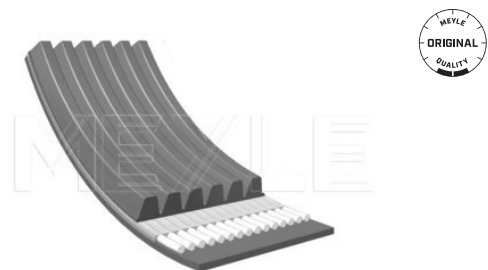

References

MD317142

Application info

Galant VI [09/96-10/04]