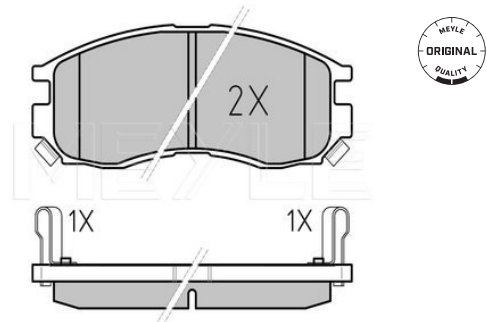

Notes

Thickness [mm]
Height [mm]
Width [mm]
Number of wear indicators [per axle]
Brake System

with acoustic wear warning
15.3
51.7
127.5
2
Akebono
with anti-squeak plate
Front Axle