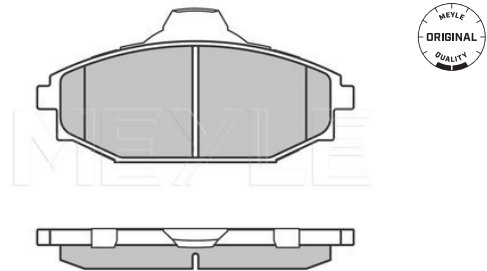

Brake pad set

025 213 6315/W | MBP0116

Application info

Galant VI [09/96-10/04]
L200 II, III [10/86-12/07]
L400 [05/95-06/05]
Outlander I [05/03-10/06]
Outlander II [11/06-11/12]

Pajero II [12/90-08/06]
Pajero Sport [K90] [11/97-01/08]
Space Runner II / Wagon III [10/98-12/04]
L400 [06/94-04/07]

Brake pad set

025 235 1816/W | MBP0370

Notes

Thickness [mm]	with acoustic wear warning
Height [mm]	17
Width [mm]	52.3
Number of wear indicators [per axle]	137
Brake System	2
	Sumitomo
	with anti-squeak plate
	Front Axle

References

S2000100

Application info

Galloper [09/98-12/03]

Brake pad set

025 232 9015/W | MBP0314

Notes

Thickness [mm]	with acoustic wear warning
Height [mm]	15.5
Width [mm]	55.1
Number of wear indicators [per axle]	137.6
Brake System	2
	Akebono
	with anti-squeak plate
	Front Axle