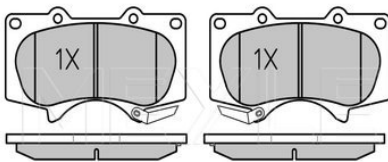

025 240 2417/W | MBP0505

Brake pad set

Notes

Thickness [mm]
Height [mm]
Width [mm]
Number of wear indicators [per axle]
Brake System

with acoustic wear warning
17
77.1
134.6
2
Sumitomo
with anti-squeak plate
Front Axle

References

4605A472

4605A481