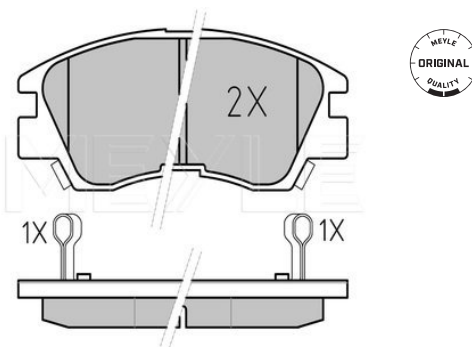

References

MB500813	MB597721
MB500814	MR162523
MB500815	MR162524
MB500816	MR389523
MB500819	

Application info

L200 II, III [10/86-12/07]
L300 II [02/80-04/94]
L300 III [11/86-02/06]

Pajero I [12/82-12/91]
L300 II [02/80-04/94]
L300 III [11/86--]