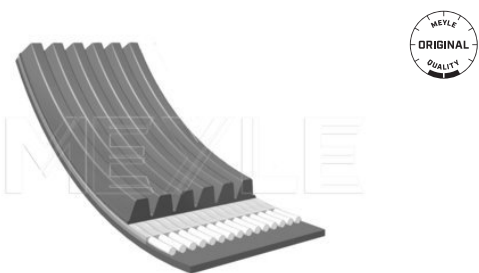

V-ribbed belt

050 006 1743 | MRB0459

Notes

Number of Ribs 6
Length [mm] 1743

References

4451A060

Application info

Outlander II [11/06-11/12]

V-ribbed belt

050 006 1938 | MRB0495

Notes

Number of Ribs 6
Length [mm] 1938