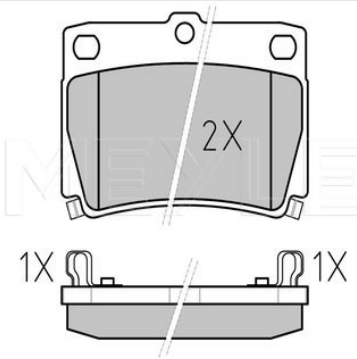

025 230 8015 | MBP0255

Brake pad set

Application info

Carisma [07/95-08/06]

025 235 9315/W | MBP0396

Brake pad set

Notes

Thickness [mm]	with acoustic wear warning
Height [mm]	15
Width [mm]	58.9
Number of wear indicators [per axle]	78.8
Brake System	2
	Sumitomo
	with anti-squeak plate
	Rear Axle

References

MN102626	MR307415
MR307247	MR389575
MR307249	

Application info

Pajero Sport [K90] [11/97-01/08]