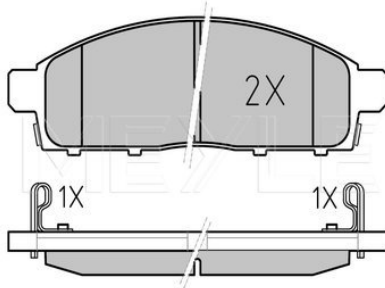

025 245 2916/W | MBP0614

Brake pad set

Notes

Thickness [mm]	16
Height [mm]	50.9
Width [mm]	155.4
Number of wear indicators [per axle]	2
Brake System	Tokico with anti-squeak plate Front Axle

References

4605A198	4605A284

Application info

L200 IV (05/05--)

Pajero Sport KH0 (07/08--)