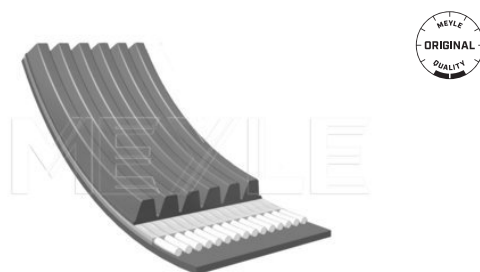

References

MB813600 MB879764
MB831600

Application info

3000 GT [06/92-08/99]
Galant V [11/92-09/96]

Sigma [12/90-10/96]

5