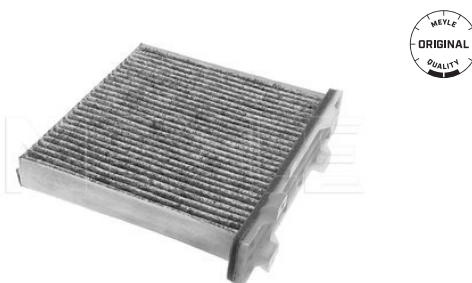

Height [mm]	43.5
Width [mm]	214
Length [mm]	219
	Filter Insert
	Activated Carbon Filter

References

7803A028	MZ360034
MME61700	XR500058
MR500058	XR500058D

Application info

 Pajero II [12/90-08/06]
 Pajero III [04/00-01/07]