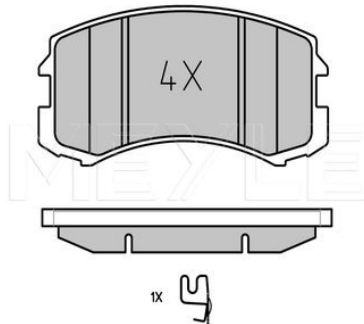

025 242 9116 | MBP0558

Brake pad set

Notes

Thickness [mm]
Height [mm]
Width [mm]
Number of wear indicators [per axle]
Brake System

excl. wear warning contact
16
56.4
114.2
1
Sumitomo
with anti-squeak plate
Front Axle

References

MR569225

Application info

Lancer VI [09/95-08/03]