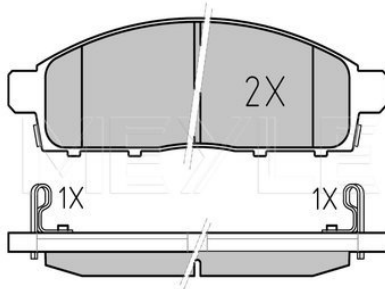

025 245 2916/PD | MBP1595PD

Brake pad set

Notes

Thickness [mm]	16
Height [mm]	50.9
Width [mm]	155.4
Number of wear indicators [per axle]	2
Brake System	Tokico with anti-squeak plate Front Axle

References

4605A198	4605A284

Application info

L200 IV (05/05--)

Pajero Sport KH0 (07/08--)