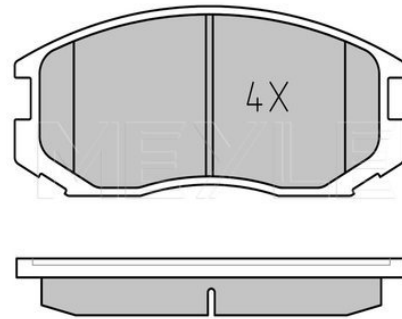

Brake pad set

025 216 5015/PD | MBP0173PD

Notes

Quality
Thickness [mm]
Height [mm]
Width [mm]
Brake System

excl. wear warning contact
PREMIUM
15
50
114.1
Sumitomo
with anti-squeak plate
Front Axle