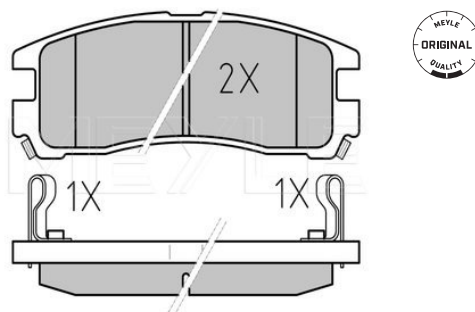

Brake pad set

025 217 0615/W | MBP0186

Notes

Thickness [mm]	with acoustic wear warning
Height [mm]	15.5
Width [mm]	41
Number of wear indicators [per axle]	107.8
Brake System	2
	Akebono
	with anti-squeak plate
	Front Axle

References

MB407659	MR205144
MB534653	MR389576
MB699056	MR389577
MB857335	MR389578
MB857336	MR389580
MB950350	MR569780
MR129433	MZ690010
MR129438	MZ690341
MR129537	X3516001

Application info

3000 GT [06/92-08/99]
Eclipse II [04/94-04/99]
Galant V [11/92-09/96]
Galant VI [09/96-10/04]
Pajero Pinin [H60] [10/99-06/07]

Santamo [05/99-12/04]
Sapporo III [06/87-08/90]
Space Runner I [10/91-08/99]
Space Runner II / Wagon III [10/98-12/04]
Space Wagon II [10/91-10/98]

Brake pad set

025 240 1416/PD | MBP1591PD

Notes

Thickness [mm]	with acoustic wear warning
Height 2 [mm]	16
Height 1 [mm]	35.7
Width 2 [mm]	40.1
Width 1 [mm]	105.9
Number of wear indicators [per axle]	85.5
Brake System	2
	Akebono
	Rear Axle