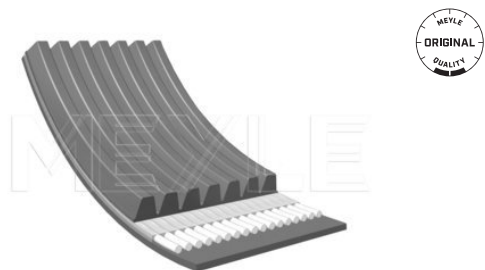

References

MD366490	MN155725

Application info

Pajero III [04/00-01/07]

V-ribbed belt

050 006 1370 | MRB0406

Notes

Number of Ribs	6
Length [mm]	1370