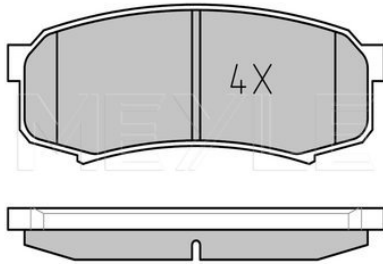

025 219 4715/W | MBP0235

Brake pad set

Notes

Thickness [mm]
Height [mm]
Width [mm]
Brake System

not prepared for wear indicator
15.2
44
116.2
Sumitomo
with anti-squeak plate
Rear Axle

References

4605A458

Application info

Pajero IV [11/06--]