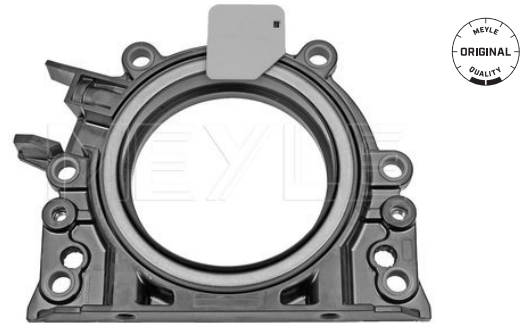

100 103 1008 | MMX1505

Notes

Inner diameter [mm]
Outer diameter [mm]

Left-hand Twist
Synthetic Material Housing
PTFE (polytetrafluoroethyl-
ene)
85
101
with mounting sleeve
Transmission End

References

MN980012