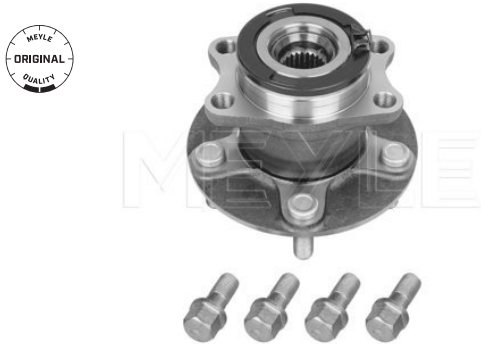

Application info

Carisma [07/95-08/06]
Colt IV [04/92-04/96]
Colt V [09/95-09/03]

Lancer V [06/92-10/03]
Lancer VI [09/95-08/03]
Pajero Pinin [H60] [10/99-06/07]

32-14 752 0004 | MWH0136

Wheel hub

Notes

Outer diameter [mm]
Bolt Hole Circle Ø [mm]
Rim Hole Number