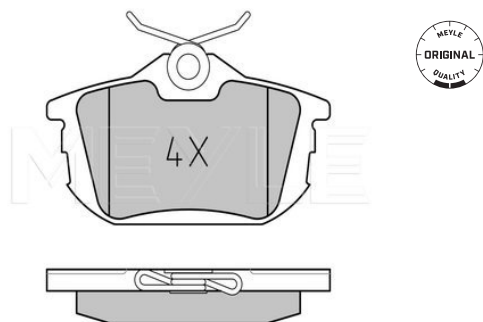

Brake pad set

025 218 6115 | MBP0208

Notes

Thickness [mm]	prepared for wear indicator
Height [mm]	15
Width [mm]	47.2
Brake System	87.1
	TRW
	with anti-squeak plate
	Rear Axle

References

M620770	MN125772
M850978	X3516005