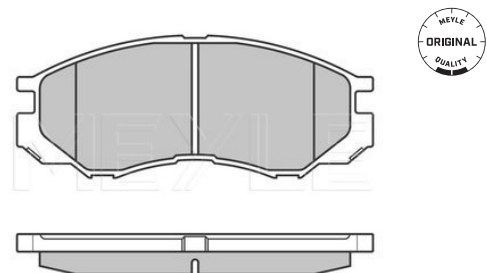

References

MR205256	MR389550
MR205257	MR510680
MR389547	X3511009

Application info

L200 II, III [10/86-12/07]
L400 [05/95-06/05]

L400 [06/94-04/07]