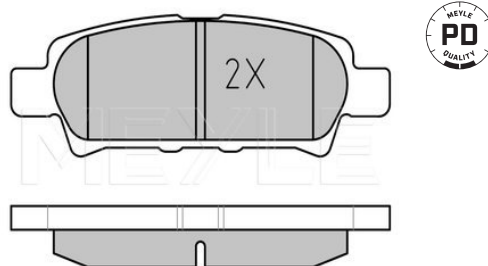

References

4605A336	4605A558
4605A337	MN116929
4605A479	MR955068
4605A493	

Application info

Lancer VII [08/03-10/08]
Lancer VIII [01/08--]

Outlander I [05/03-10/06]
Outlander II [11/06-11/12]