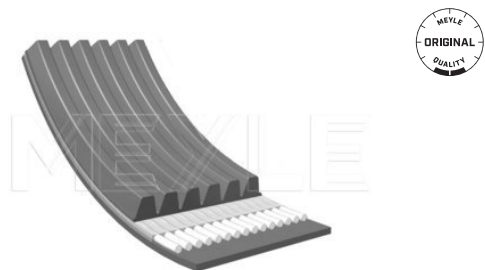

Colt V [09/95-09/03]
Galant VI [09/96-10/04]

Lancer VI [09/95-08/03]

V-ribbed belt

050 006 0965 | MRB0334

Notes

Number of Ribs 6
Length [mm] 965

References

MD340589