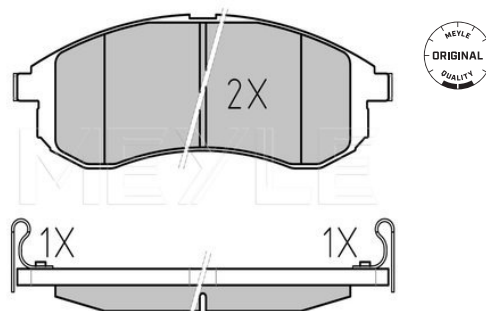

References

DBP511126	MR977365
MN102622	

Application info

L200 II, III [10/86-12/07]

L200 IV [05/05--]