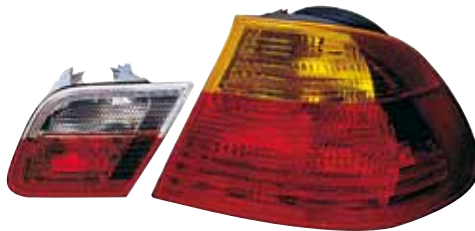

3 SERIES E46 2D '03-'06

444-1406R/L-AQ-C
444-1406P-A-2S
SIDE LAMP
50PRS 0.39CFT
50PRS 0.96CFT

OEM PARTS
444-1406R/L-AQ-Y

LED

TUNING PARTS
444-1406R/L-AQ-C

CLEAR LENS

LED

TUNING PARTS
444-1406P-A-2S

W5W BLACK HOUSING/ SMOKE

344-1408PXU-VC
344-1408PXU-VS
SIDE LAMP
50PRS 1.49CFT

OEM PARTS
344-1408R/L

TUNING PARTS
344-1408PXU-VC

CLEAR LENS

344-1408PXU-VS

SMOKE LENS

'04

444-1919F3A-VSR
TAIL LAMP
3FPS 4.89CFT
(444-1919+
444-1305)
U.S.A TYPE

OEM PARTS
444-1907R/L-UQ+
444-1302R/L-UQ