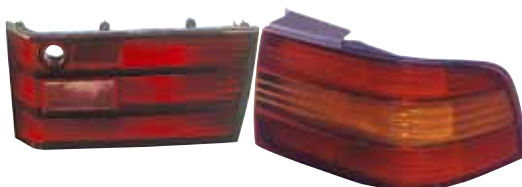

12V5W CLEAR

212-19A8F-B-VCR
TAIL LAMP
1FPS 1.66CFT
(212-19A8+
212-1304)

OEM PARTS
212-19A8R/L+
212-1304R/L