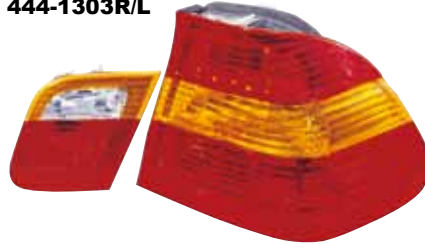

3 SERIES E46 4D '01-'03

444-1405P4A-VC
444-1405P4A-2S
444-1405PXA-VC
444-1405PXA-2S
SIDE LAMP
50PRS 0.86CFT

OEM PARTS
444-1405R/L-UQ-Y

TUNING PARTS
444-1405P4A-VC

WHITE LED

CLEAR
444-1405PXA-VC

YELLOW LED

CLEAR

TUNING PARTS
444-1405P4A-2S

WHITE LED

SMOKE

YELLOW LED

SMOKE

444-1911F3AE-S
444-1911F4AE-C
444-1911F6U-SR
444-1911F6UQ-CR
444-1911F9A-CR
444-1911F9A-SR
TAIL LAMP
5FPS 8.42CFT
4FPS 8.55CFT
(444-1911+
444-1303)

OEM PARTS
444-1911R/L+
444-1303R/L