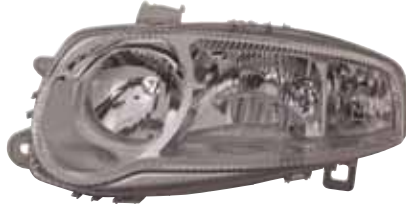

147 '00-'03

667-1110R/L-LDEM2
HEAD LAMP
4PCS 4.95CFT

OEM PARTS
667-1110R/L-LD-EM