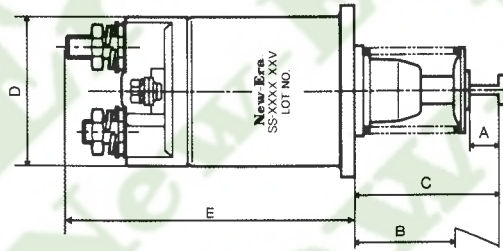

STARTER SOLENOIDS

DIFFERENT POINTS

New-Era No. Rated Voltage	Hook length .....(A) (mm)	Plunger-Magnet pull.....(B) (mm)	Plunger-Not operated...(C) (mm)	Outside diameter...(D) (mm)	Body length...(E) (mm)	Power of Out-put on motor	Terminal	Installing hole	Remarks
SS-1667 12V	4.0	18.0	29.5	50.0	85.2	12V 0.8kW			 IG-lead
SS-1668 12V	4.0	18.0	29.5	50.0	85.2	12V 0.8kW			No IG-lead
SS-1669 12V	4.0	18.0	29.5	50.0	85.2	12V 0.8kW			 IG-lead
SS-1670 12V	4.0	18.0	29.5	50.0	85.2	12V 0.6kW			
SS-1680 12V	8.0	13.8	25.8	50.0	87.6	12V 0.8kW			
SS-1681 12V	8.0	13.8	25.8	50.0	85.2	12V 1.0kW			
SS-1682 12V	8.0	13.8	25.8	50.0	85.2	12V 0.75kW			
SS-1683 12V	8.0	13.8	25.8	50.0	85.2	12V 1.0kW			
SS-1684 12V	8.0	13.8	25.8	50.0	85.2	12V 0.8kW			
SS-1685 12V	8.0	13.5	32.0	50.0	94.5	12V