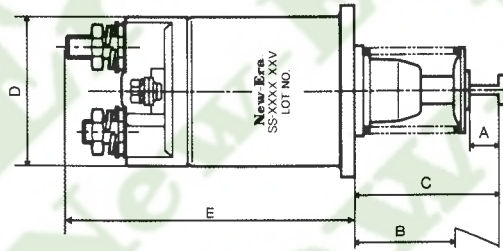

STARTER SOLENOIDS

DIFFERENT POINTS

New-Era No. Rated Voltage	Hook length .....(A) (mm)	Plunger-Magnet pull.....(B) (mm)	Plunger-Not operated...(C) (mm)	Outside diameter...(D) (mm)	Body length...(E) (mm)	Power of Out-put on motor	Terminal	Installing hole	Remarks
SS-1547 24V	13.2	21.9	40.1	55.2	135.3	24V 5.0kW			
SS-1548 24V	13.2	21.9	40.1	55.2	135.3	24V 3.7kW			
SS-1549 24V	13.2	21.9	40.1	55.2	138.7	24V 5.5kW			
SS-1561 24V	—	—	—	72.0	158.0	24V 7.5kW			
SS-1562 24V	—	—	—	76.3	135.0	24V 6.5kW			
SS-1567 24V	—	—	—	72.0	158.0	24V 7.5kW			
SS-1568 24V	13.0	45.0	64.0	64.0	143.5	24V 5.0kW			
SS-1569 24V	13.0	42.5	65.7	64.0	146.0	24V 8.0kW			
SS-1570 24V	13.0	45.0	68.5	64.0	143.5	24V 5.5kW			
SS-1608 12V	3.6	17.0	31.0	50.0	101.5	12V 1.0kW