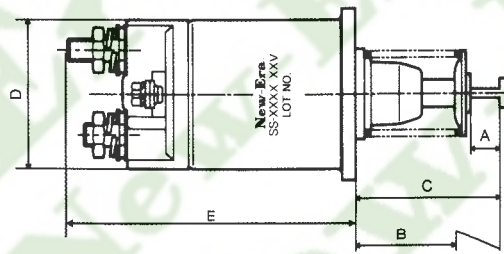

STARTER SOLENOIDS

DIFFERENT POINTS

New-Era No. Rated Voltage	Hook length .....(A) (mm)	Plunger-Magnet pull.....(B) (mm)	Plunger-Not operated...(C) (mm)	Outside diameter...(D) (mm)	Body length...(E) (mm)	Power of Out-put on motor	Terminal	Installing hole	Remarks
SS-196 24V	—	—	—	68.7	159.0	24V			
SS-705 12V	8.5	22.7	38.0	58.0	121.0	12V			
SS-706 12V	10.8	41.7	58.2	55.0	128.1	12V			
SS-707 12V	10.8	42.2	58.2	55.0	128.1	12V			
SS-716 12V	10.8	41.7	58.2	55.0	134.6	12V			
SS-717 12V	20.4	40.9	56.3	55.0	104.9	12V			
SS-718 12V	20.4	41.8	55.0	55.0	104.9	12V			
SS-728 12V	20.3	40.2	56.2	55.0	104.4	12V			
SS-754 12V	10.8	42.2	58.2	55.0	104.4	12V			
SS-758 12V	10.8	42.2	58.2	55.0	104.4	12V			

STARTER SOLENOIDS