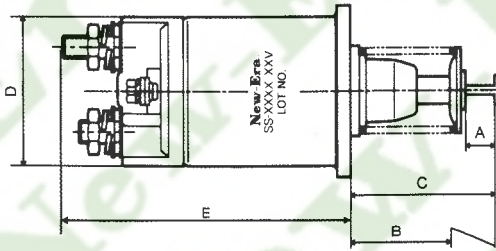

STARTER SOLENOIDS

DIFFERENT POINTS

New-Era No. Rated Voltage	Hook length .....(A) (mm)	Plunger-Magnet pull.....(B) (mm)	Plunger-Not operated...(C) (mm)	Outside diameter...(D) (mm)	Body length...(E) (mm)	Power of Out-put on motor	Terminal	Installing hole	Remarks
SS-142 24V	15.0	34.1	50.5	66.6	122.6	24V 3.7kW			
SS-144 24V	15.0	33.1	50.2	68.0	139.4	24V 7.4kW			
SS-145 24V	15.0	38.1	55.2	68.0	139.4	24V 7.4kW			
SS-146 24V	15.5	47.5	68.6	70.0	139.0	24V 7.5kW			
SS-147 12V	13.0	36.9	50.9	57.0	128.3	12V 2.2kW			
SS-148 24V	15.5	47.5	68.6	70.0	139.0	24V 5.5kW			
SS-149 24V	13.0	36.9	49.7	57.0	128.3	24V 3.5kW			
SS-150 12V	13.0	40.5	54.2	57.0	123.7	12V 1.5kW			
SS-151 24V	13.0	41.0	57.0	57.0	128.3	24V 4.0kW			
SS-153 24V	15.2	30.6	50.2	79.0	171.3	24V 5.2kW			

STARTER
SOLENOIDS