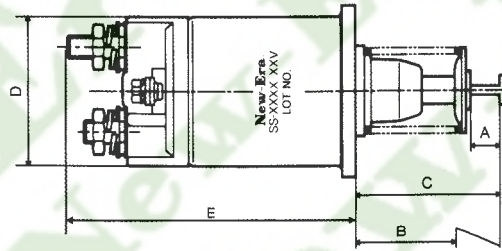

STARTER SOLENOIDS

DIFFERENT POINTS

New-Era No. Rated Voltage	Hook length .....(A) (mm)	Plunger-Magnet pull.....(B) (mm)	Plunger-Not operated...(C) (mm)	Outside diameter...(D) (mm)	Body length...(E) (mm)	Power of Out-put on motor	Terminal	Installing hole	Remarks
SS-1222 12V	13.0	11.5	21.0	52.0	92.3	12V 1.8kW			
SS-1223 12V	13.0	11.5	21.0	52.0	92.3	12V 1.2kW			
SS-1224 12V	13.0	11.5	16.2	52.0	92.3	12V			
SS-1225 12V	13.0	11.5	16.2	52.0	92.3	12V			
SS-1226 12V	13.0	11.5	16.2	52.0	92.3	12V 2kW			
SS-1227 12V	9.7	12.0	23.8	53.0	98.9	12V 2kW			
SS-1228 12V	11.4	12.0	23.8	53.0	98.9	12V 2kW			
SS-1229 12V	9.7	12.0	23.8	53.0	98.9	12V 2.8kW			
SS-1250 12V	7.7	11.0	21.0	52.0	75.1	12V 0.8kW			
SS-1301 12V	12.7	25.8	29.0	50.0	87.8	12V