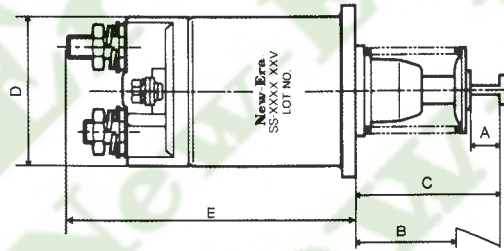

STARTER SOLENOIDS

DIFFERENT POINTS

New-Era No. Rated Voltage	Hook length .....(A) (mm)	Plunger-Magnet pull.....(B) (mm)	Plunger-Not operated...(C) (mm)	Outside diameter...(D) (mm)	Body length...(E) (mm)	Power of Out-put on motor	Terminal	Installing hole	Remarks
SS-2516 24V	16.5	33.5	41.1	52.0	120.2	24V 3.5kW	M S B	2-M6 50°	
SS-2517 24V	13.5	27.8	37.0	52.0	103.9	24V 3.5kW	M S B	2-M6 30° 2-φ4.3	
SS-2518 24V	17.5	42.0	57.0	70.0	132.5	24V 6.0kW	B IG S M	2-φ4.9 4-M6 100°	
SS-2519 24V	17.5	42.0	57.0	70.0	132.5	24V 5.5kW	M S B	2-φ4.9 4-M6 100°	
SS-2520 24V	17.5	42.0	57.0	70.0	132.5	24V 7.4kW	M S B	2-φ4.9 4-M6 100°	
SS-2523 24V	13.0	9.5	21.5	53.0	64.2	24V 3.2kW	M S B	2-M6	
SS-2524 24V	11.4	10.0	21.8	53.0	98.8	24V 3.5kW	M S B	2-M6 50°	
SS-2525 24V	13.7	28.5	36.1	52.0	120.3	24V 3.5kW	M S B	2-M6 50°	
SS-2526 24V	11.4	10.0	21.8	53.0	98.9	24V 4.0kW	B S M	2-M6	
SS-2527 24V	13.0	9.5	17.1	53.0	120.2	24V 4.5kW	B S M	2-M6