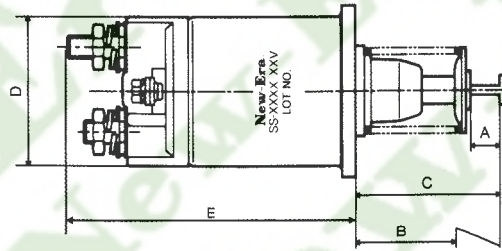

STARTER SOLENOIDS

DIFFERENT POINTS

New-Era No. Rated Voltage	Hook length .....(A) (mm)	Plunger-Magnet pull.....(B) (mm)	Plunger-Not operated...(C) (mm)	Outside diameter...(D) (mm)	Body length...(E) (mm)	Power of Out-put on motor	Terminal	Installing hole	Remarks
SS-1708 12V	3.6	26.5	40.7	50.0	116.8	12V			
SS-1709 24V	10.2	29.7	44.9	50.0	111.7	24V 3.0kW			
SS-1750 12V	10.4	19.0	34.0	50.0	107.5	12V			
SS-1751 12V	7.5	19.0	34.0	50.0	107.5	12V			
SS-1752 12V	10.4	19.0	34.0	50.0	107.5	12V			
SS-1753 12V	10.4	16.0	31.0	50.0	107.5	12V			
SS-1754 12V	10.5	28.4	39.0	56.5	81.6	12V			
SS-1757 12V	19.0	31.5	44.5	61.5	108.1	12V			
SS-1758 12V	19.0	31.5	44.5	61.5	108.1	12V			
SS-1759 12V	19.0	31.5	44.5	61.5	108.1	12V