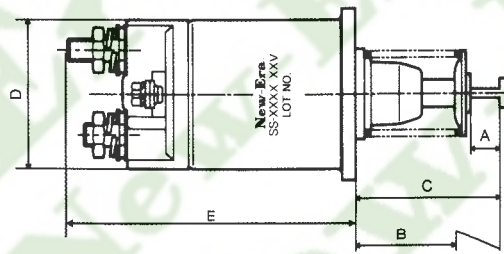

STARTER SOLENOIDS

DIFFERENT POINTS

New-Era No. Rated Voltage	Hook length .....(A) (mm)	Plunger-Magnet pull.....(B) (mm)	Plunger-Not operated...(C) (mm)	Outside diameter...(D) (mm)	Body length...(E) (mm)	Power of Out-put on motor	Terminal	Installing hole	Remarks
SS-1516 24V	10.0	20.8	33.0	55.2	109.3	24V 3.5kW			
SS-1518 12V	10.0	15.0	26.5	51.0	91.7	12V 0.8kW			
SS-1519 12V	10.0	15.0	26.5	51.0	91.7	12V 0.9kW			
SS-1520 12V	10.0	20.8	33.0	55.2	106.3	12V 1.2kW			
SS-1521 12V	10.0	20.8	33.0	55.2	106.3	12V 2.0kW			
SS-1522 24V	10.0	20.8	33.0	55.2	115.3	24V 3.2kW			
SS-1523 12V	10.0	15.0	26.5	51.0	91.7	12V 1.2kW			
SS-1524 12V	10.0	20.8	33.0	55.2	115.3	12V 2.0kW			
SS-1526 24V	10.0	20.8	33.0	55.2	109.3	24V 3.2kW			
SS-1528 12V	9.1	7.7	16.0	51.0	92.4	12V 1.2kW			 S terminal

STARTER SOLENOIDS