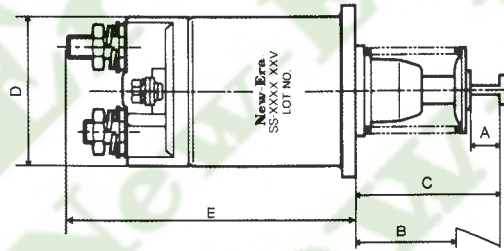

STARTER SOLENOIDS

DIFFERENT POINTS

New-Era No. Rated Voltage	Hook length .....(A) (mm)	Plunger-Magnet pull.....(B) (mm)	Plunger-Not operated...(C) (mm)	Outside diameter...(D) (mm)	Body length...(E) (mm)	Power of Out-put on motor	Terminal	Installing hole	Remarks
SS-2709 24V	5.0	32.8	49.0	62.0	122.0	24V 4.0kW	M S B	2-M6	
SS-2710 24V	5.0	10.0	28.3	70.0	118.3	24V 6.0kW	M S B	2-M6	
SS-2711 24V	5.0	10.0	30.3	70.0	118.3	24V 7.0kW	M S B	2-M6	
SS-2712 24V	5.0	10.0	30.3	70.0	118.3	24V 7.0kW	B S M	2-M6	
SS-2713 24V	13.0	47.5	67.0	65.0	123.0	24V 5.5kW	M S B	2-M6 30°	
SS-2714 24V	18.0	49.5	69.0	65.0	130.0	24V 7.0kW	M S B	2-M6 30°	
SS-2715 24V	18.0	49.5	69.0	65.0	130.0	24V 7.0kW	B S M	2-M6 30°	
SS-2716 24V	5.0	34.5	56.5	65.0	141.5	24V 7.4kW	M S B	4-M5 90° 120°	
SS-2717 24V	13.0	44.5	64.6	65.0	127.0	24V 5.5kW	B S M	2-φ7.5 45°	
SS-2718 24V	15.0	45.5	65.6	65.0	130.0	24V 7.0kW	B S M	2-φ7.5 45°	

STARTER SOLENOIDS