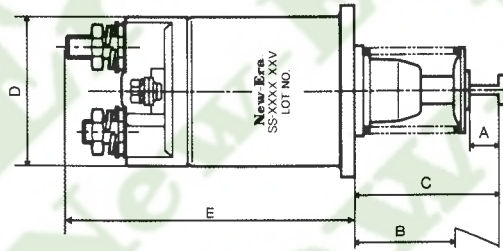

STARTER SOLENOIDS

DIFFERENT POINTS

New-Era No. Rated Voltage	Hook length .....(A) (mm)	Plunger-Magnet pull.....(B) (mm)	Plunger-Not operated...(C) (mm)	Outside diameter...(D) (mm)	Body length...(E) (mm)	Power of Out-put on motor	Terminal	Installing hole	Remarks
SS-155 24V	13.0	35.8	52.0	57.1	109.0	24V 3.5kW			
SS-156 12V	13.0	34.0	50.0	57.1	109.0	12V 2.2kW			
SS-157 24V	16.0	39.5	58.4	66.0	129.5	24V 3.7kW			
SS-158 24V	13.0	35.0	51.5	57.1	128.0	24V 4.5kW drip-proof			
SS-159 24V	13.0	42.5	63.6	70.0	139.0	24V 11.0kW drip-proof			
SS-160 24V	13.0	38.8	54.0	57.1	109.0	24V 3.5kW			
SS-161 24V	13.0	36.2	49.0	57.1	109.0	24V 3.5kW			
SS-163 24V	13.0	44.0	65.1	70.0	139.0	24V 11kW			
SS-164 24V	13.0	38.5	51.8	57.1	109.0	24V 2.8kW			
SS-165 12V	13.0	38.5	51.8	57.1	109.0	12V 2.2kW			

STARTER SOLENOIDS