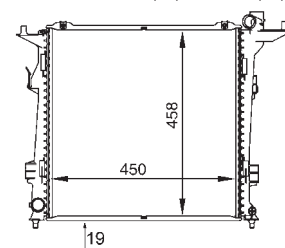

8MK 376 764-471

KIA CEE'D Hatchback (ED), CEE'D SW (ED)