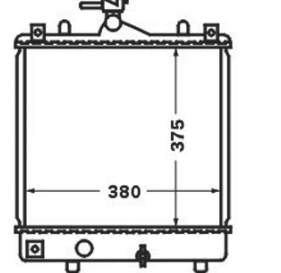

8MK 376 771-161
OPEL AGILA (A) (H00) VAUXHALL AGILA Mk I (A)