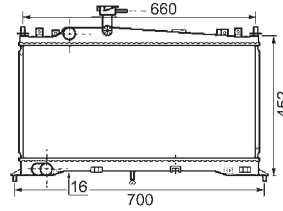

8MK 376 750-261
MAZDA 6 (GG), 6 Hatchback (GG), 6 Station Wagon
(GY)