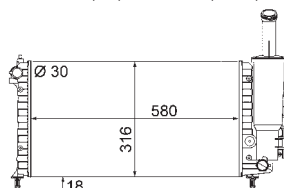

8MK 376 787-091

FIAT PUNTO (188), PUNTO Van (188AX)