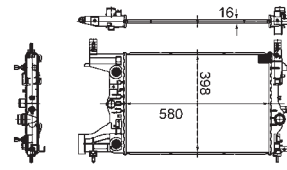

8MK 376 749-851
BUICK (SGM) EXCELLE GT, EXCELLE XT
CHEVROLET (SGM) CRUZE Saloon
CHEVROLET CRUZE (J300),
CRUZE Hatchback (J305)
HOLDEN CRUZE Saloon (JG, JH)
OPEL ASTRA GTC J, ASTRA J Saloon,
ASTRA J Sports Tourer, ASTRA J,
ZAFIRA TOURER C (P12)
VAUXHALL ASTRA GTC Mk VI (J),
ASTRA Mk VI (J) Saloon,
ASTRA Mk VI (J) Sports Tourer, ASTRA Mk VI (J),
ZAFIRA Mk III (P12)