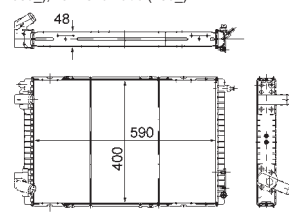

8MK 376 706-501

RENAULT 19 I (B/C53_), 19 I Cabriolet (D53_), 19 I Chamade (L53_), 19 II (B/C53_), 19 II Cabriolet (D53_, 853_), 19 II Chamade (L53_)