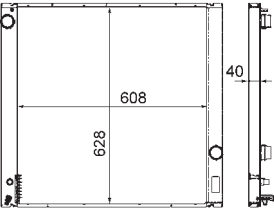

8MK 376 718-321

LAND ROVER RANGE ROVER III (LM)