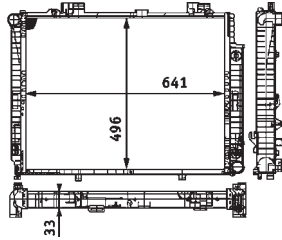

8MK 376 712-741

MERCEDES-BENZ-CLASS (W210), E-CLASS Estate (S210)