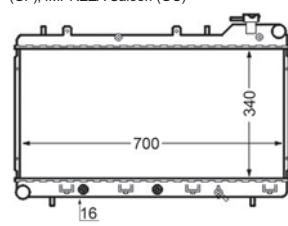

8MK 376 704-551
TOYOTA CARINA II (_T17_), CARINA II Saloon
(_T17_), CARINA II Station Wagon (_T17_),
COROLLA (_E9_), COROLLA Compact (_E9_),
COROLLA Liftback (_E9_)

8MK 376 704-561
SUBARU IMPREZA Coupe (GFC), IMPREZA Estate
(GF), IMPREZA Saloon (GC)