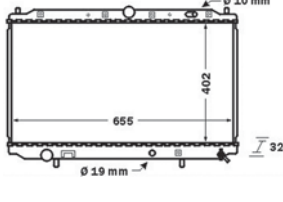

8MK 376 724-751
MITSUBISHI CARISMA (DA_), CARISMA Saloon
(DA_)
VOLVO S40 I (VS), V40 Estate (VW)