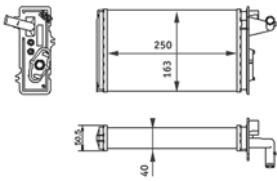

8FH 351 313-041

ALFA ROMEO 145 (930), 146 (930), 155 (167), GTV (916C_), SPIDER (916S_)
FIAT COUPE (FA/175), TEMpra (159), TEMpra S.W. (159), TIPO (160)
LANCIA DEDRA (835), DEDRA SW (835), DELTA II (836)