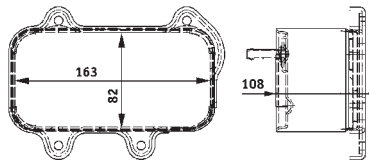

8MO 376 726-111
PORSCHE 911 (996), BOXSTER (986)