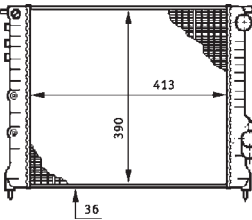

8MK 376 708-611

RENAULT RAPID Box (F40, G40)