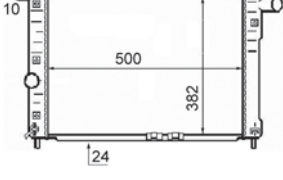

8MK 376 726-501
DAEWOO LANOS (KLAT), LANOS Saloon (KLAT)