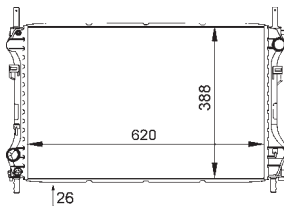

8MK 376 755-281

FORD AUSTRALIA/TRANSIT Box (VH, VJ), TRANSIT
Bus (VH, VJ), TRANSIT Platform/Chassis (VH, VJ)
FORD TRANSIT Box (FA_), TRANSIT Bus (FD_
FB_, FS_, FZ_, FC_)
TRANSIT Platform/Chassis (FM_, FN_)