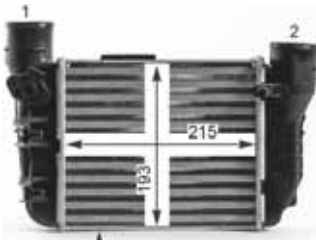

8ML 376 900-371

AUDI A4 (8E2, B6), A4 Avant (8E5, B6)