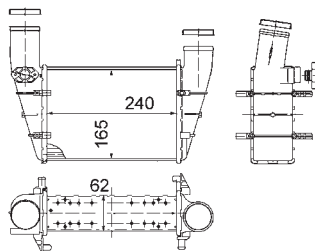

8ML 376 727-581

AUDI (FAW) A4 Saloon (8EC, B7), A6L Saloon (4B5, C5)
AUDI A4 (8D2, B5), A4 Avant (8D5, B5), A6 (4B2, C5), A6 Avant (4B5, C5)
VW (SVW) PASSAT LINGYU Saloon (B5), PASSAT Saloon (B5)
VW PASSAT (3A2, 351), PASSAT (3B2), PASSAT Variant (3A5, 351), PASSAT Variant (3B5)