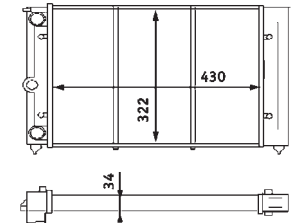

8MK 376 713-324

VW DERBY (86C, 80), GOLF II (19E, 1G1), JETTA I (16),
JETTA II (19E, 1G2, 165), PASSAT (32B),
PASSAT Saloon (32B), PASSAT Variant (32B), POLO (86C, 80),
POLO CLASSIC (86C, 80), POLO Coupe (86C, 80),
SCIROCCO (53B)