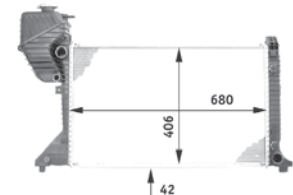

8MK 376 722-004

MERCEDES-BENZSPRINTER 2-t Box (901, 902), SPRINTER 2-t Bus (901, 902), SPRINTER 2-t Platform/Chassis (901, 902), SPRINTER 3-t Box (903), SPRINTER 3-t Bus (903), SPRINTER 3-t Platform/Chassis (903), SPRINTER 4-t Box (904), SPRINTER 4-t Bus (904), SPRINTER 4-t Platform/Chassis (904), SPRINTER 5-t Platform/Chassis (905), SPRINTER Dumpertruck (905)