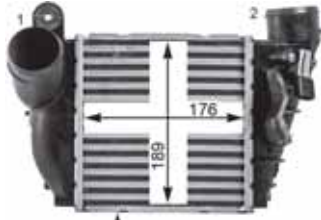

8ML 376 700-704

AUDI A3 (8L1)
SEAT LEON (1M1), LEON (1P1), TOLEDO II (1M2)
SKODA OCTAVIA (1U2), OCTAVIA Combi (1U5)
VW BORA (1J2), BORA Estate (1J6), GOLF IV (1J1),
GOLF IV Variant (1J5)