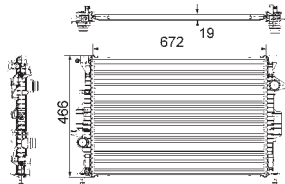

FORD MONDEO IV (BA7), MONDEO IV Saloon (BA7), MONDEO IV Turnier (BA7)

8MK 376 745-594

FORD MONDEO IV (BA7), MONDEO IV Saloon (BA7), MONDEO IV Turnier (BA7)

8MK 376 745-601

FORD AUSTRALIA MONDEO Hatchback (MA, MB, MC), MONDEO Saloon (MA, MB), FORD MONDEO IV (BA7), MONDEO IV Saloon (BA7), MONDEO IV Turnier (BA7)