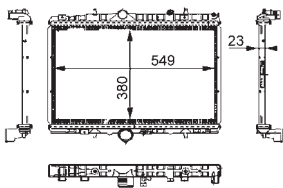

8MK 376 714-391
CITROËN C5 I (DC_), C5 I Break (DE_), C5 II (RC_), C5 II Break (RE_)
PEUGEOT 406 (8B), 406 Break (8E/F), 607 (9D, 9U)