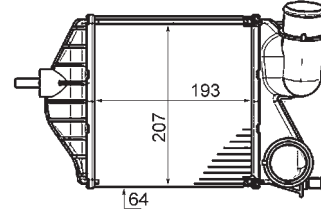

8ML 376 910-011

FIAT IDEA
LANCIA MUSA (350)