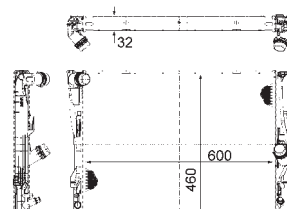

8MK 376 782-071

BMW (BRILLIANCE) 3 SERIES (E90)
BMW 1 (E81), 1 Convertible (E88), 1 Coupe (E82), 3 (E90), 3 Convertible (E93), 3 Coupe (E92), 3 Touring (E91), X1 (E84), Z4 (E89)