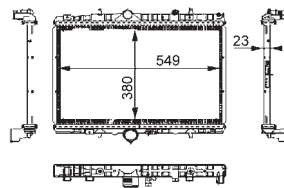

8MK 376 714-394
CITROËN C5 I (DC_), C5 I Break (DE_), C5 II (RC_), C5 II Break (RE_)
PEUGEOT 406 (8B), 406 Break (8E/F), 607 (9D, 9U)