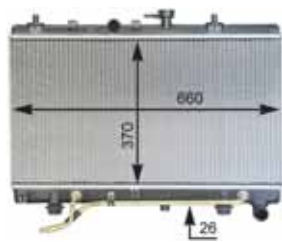

8MK 376 762-421
KIA RIO Estate (DC), RIO Saloon (DC_)