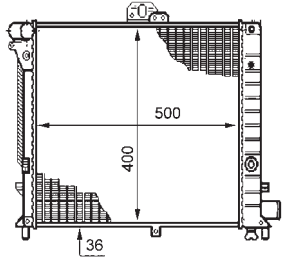

8MK 376 708-781

SAAB 9000 Hatchback, 9000