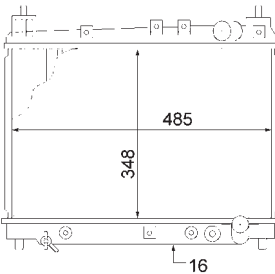

8MK 376 773-471
TOYOTA YARIS (SCP1_, NLP1_, NCP1_), YARIS VERSO (NLP2_, NCP2_)

8MK 376 773-641
TOYOTA AVENSIS (T25_), AVENSIS Estate (T25), AVENSIS Saloon (T25), COROLLA (ZDE12_, NDE12_, ZDE12_), COROLLA Estate (E12J_, E12T_), COROLLA Saloon (E12J_, E12T_), COROLLA Saloon (E15_), COROLLA Verso (ZDE12_, CDE12_)