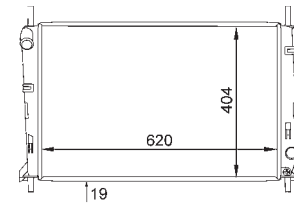

8MK 376 754-791

FORD AUSTRALIA/MONDEO Estate (HB, HC, HD),
MONDEO Hatchback (HA, HB, HC), MONDEO Saloon
(HA, HB)
FORD MONDEO I (GBP), MONDEO I Estate (BNP),
MONDEO I Saloon (GBP), MONDEO II (BAP),
MONDEO II Estate (BNP), MONDEO II Saloon (BFP)