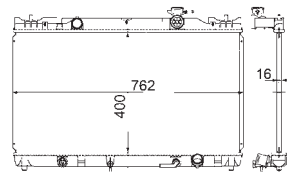

8MK 376 724-571
TOYOTA CAMRY (MCV3_, ACV3_, XV3_), CAMRY
Saloon (_XV4_)