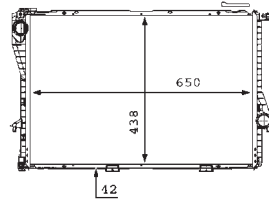

8MK 376 712-511

BMW 5 (E39), 5 Touring (E39), 7 (E38)