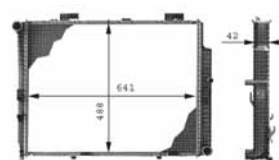

8MK 376 712-644

MERCEDES-BENZ-E-CLASS (W210), E-CLASS Estate (S210)