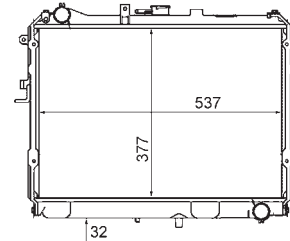

8MK 376 727-681
MAZDA E-SERIE Box (SR2), E-SERIE Bus (SR1)