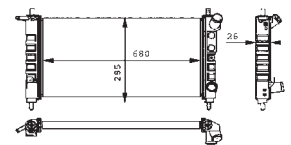

8MK 376 712-704

OPEL CORSA B (73_, 78_, 79_)
VAUXHALLCORSA Mk I (B)