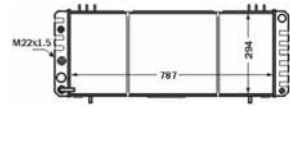

8MK 376 774-271

JEEP CHEROKEE (XJ)