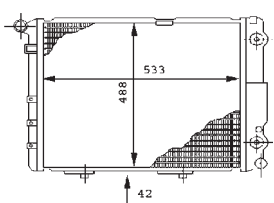

8MK 376 712-454

MERCEDES-BENZ E-CLASS (W124), E-CLASS Estate (S124)