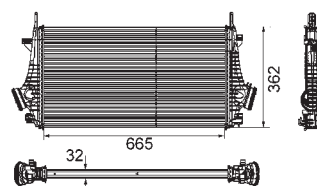

8ML 376 746-481

OPEL INSIGNIA Estate, INSIGNIA Saloon, INSIGNIA
SAAB 9-5 (YS3G)
VAUXHALL INSIGNIA Estate, INSIGNIA Saloon, INSIGNIA