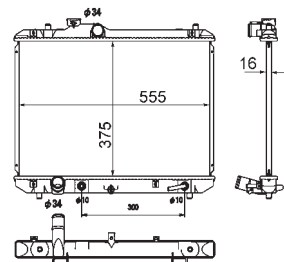

8MK 376 790-231
SUZUKI SWIFT III (MZ, EZ)