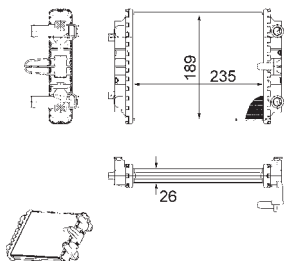

8MK 376 745-661

AUDI A4 (8K2, B8), A4 Avant (8K5, B8), A7 Sportback (4GA, 4GF), A8 (4H)