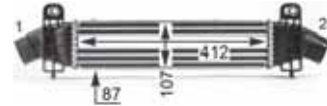

8ML 376 700-724

OPEL SIGNUM, VECTRA C Estate, VECTRA C GTS, VECTRA C
VAUXHALL SIGNUM, VECTRA Mk II (C) Estate, VECTRA Mk II (C) GTS,
VECTRA Mk II (C)

8ML 376 700-731

FORD MONDEO III (B5Y), MONDEO III Estate (BWy), MONDEO III
Saloon (B4Y)