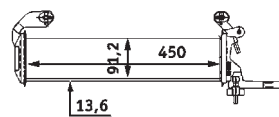

8MK 376 712-661

MERCEDES-BENZC-CLASS (W202), C-CLASS Estate (S202)