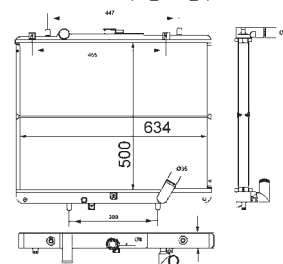

8MK 376 787-111

mitsubishi L 200 (K7_T, K6_T)