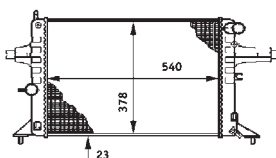

8MK 376 720-421
OPEL ASTRA G Box (F70), ASTRA G Convertible (F67), ASTRA G Coupe (F07_), ASTRA G Estate (F35_), ASTRA G Hatchback (F48_, F08_), ASTRA G Saloon (F69_), ZAFIRA A (F75)
VAUXHALL ASTRA Mk IV (G) Convertible, ASTRA Mk IV (G) Coupe (F67), ASTRA Mk IV (G) Estate, ASTRA Mk IV (G) Saloon, ZAFIRA Mk I (A) (F75)