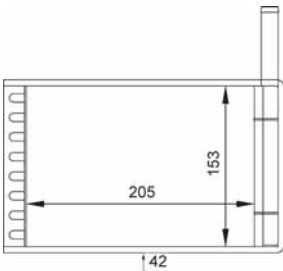

8FH 351 313-111

FORD FIESTA III (GFJ)