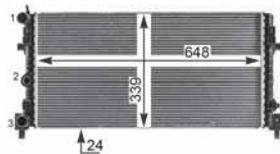

8MK 376 902-004

AUDI A1 (8X1, 8XF), A1 Sportback (8XA, 8XK)
SEAT IBIZA V (6J5), IBIZA V SPORTCOUPE (6J1), IBIZA V ST (6J8), TOLEDO IV (KG3)
SKODA FABIA Combi, FABIA, RAPID (NH3), RAPID Spaceback (NH1), ROOMSTER (5J), ROOMSTER Praktik (5J)
VW POLO (6R, 6C), POLO Saloon