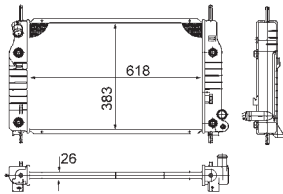

8MK 376 724-504
IVECO DAILY II Box Body / Estate, DAILY II Platform/
Chassis

8MK 376 724-511
HONDA ACCORD V (CC, CD), ACCORD V (CE, CF),
PRELUDE V (BB)

8MK 376 724-531
HONDA CR-V I (RD)

8MK 376 724-541
FORD MONDEO I (GBP), MONDEO I Estate (BNP),
MONDEO I Saloon (GBP), MONDEO II (BAP),
MONDEO II Estate (BNP), MONDEO II Saloon (BFP)