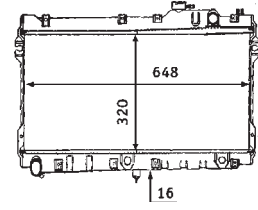

8MK 376 707-541
MAZDA MX-5 I (NA)