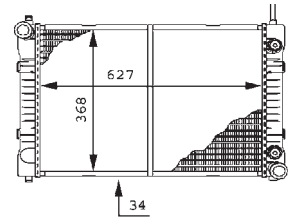

8MK 376 721-291
MERCEDES-BENZT2/LN1 Box Body / Estate, T2/LN1
Cab with engine, T2/LN1 Dumptruck, T2/LN1 Platform/
Chassis