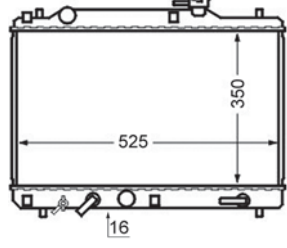

8MK 376 724-701
SUZUKI BALENO (EG), BALENO Hatchback (EG)