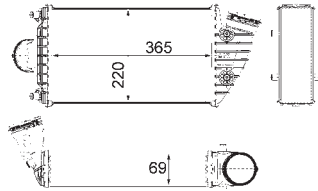

8ML 376 783-571

PORSCHE 911 (997), 911 Convertible (997)