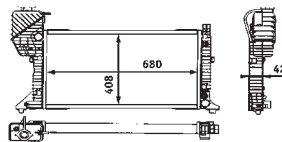

8MK 376 721-441