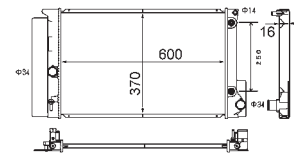

8MK 376 790-211
TOYOTA COROLLA Hatchback (E15), COROLLA Saloon (E15_)