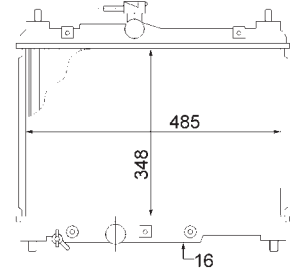

8MK 376 773-461
TOYOTA YARIS (SCP1_, NLP1_, NCP1_)

8MK 376 773-631
TOYOTA COROLLA (ZDE12_, NDE12_, ZDE12_), COROLLA Estate (E12J_, E12T_), COROLLA Saloon (E12J_, E12T_), COROLLA Verso (ZDE12_, CDE12_)