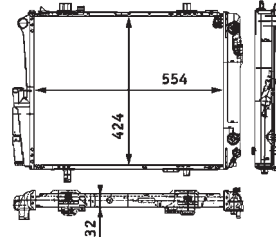

8MK 376 712-531

MERCEDES-BENZ190 (W201)