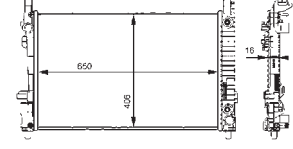

8MK 376 721-034
MERCEDES-BENZA-CLASS (W169), B-CLASS
(W245)