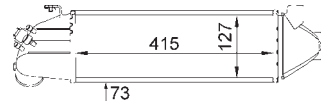

8ML 376 746-631
FORD AUSTRALIA TRANSIT Box (VH, VJ), TRANSIT Platform/Chassis (VH, VJ)
FORD TRANSIT Box (FA_), TRANSIT Bus (FD_, FB_, FS_, FZ_, FC_), TRANSIT Platform/Chassis (FM_, FN_)