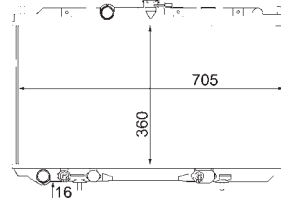

8MK 376 770-681
NISSAN PRIMERA (P12), PRIMERA Estate (WP12), PRIMERA Hatchback (P12)