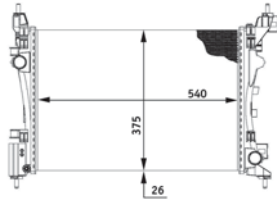

8MK 376 728-781

FIAT FIORINO Box Body / Estate (225), PUNTO (188), PUNTO / GRANDE PUNTO (199), PUNTO EVO (199), PUNTO Van (199), QUBO (225)