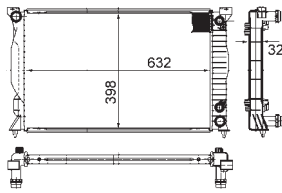

8MK 376 790-531
AUDI A4 (8E2, B6), A4 Avant (8E5, B6), A4
Convertible (8H7, B6, 8HE, B7)