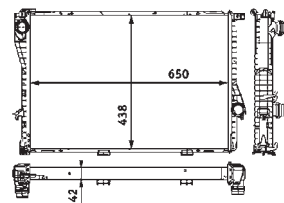

8MK 376 712-501

BMW 5 (E39), 7 (E38), Z8 (E52)