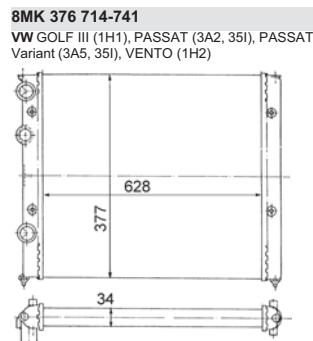

Kühlmittelkühler
Coolant radiators
Radiateurs de liquide de refroidissement
Radiadores
Radiatore del liquido di raffreddamento

Radiateurs
Радиаторы
Motor su radyatörleri
Chłodnice