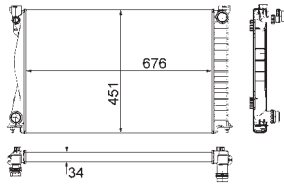

8MK 376 790-101
AUDI A6 (4F2, C6), A6 Allroad (4FH, C6), A6 Avant (4F5, C6)