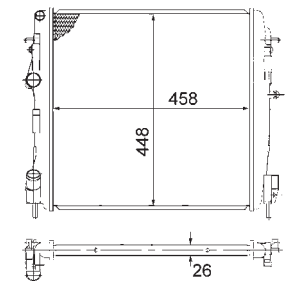

8MK 376 771-791

NISSAN KUBISTAR (X76)
RENAULT KANGOO (KC0/1_)