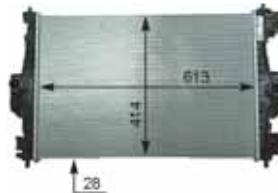

8MK 376 910-301

CITROËN DS4, DS5
PEUGEOT 308 (4A_, 4C_), 308 CC, RCZ