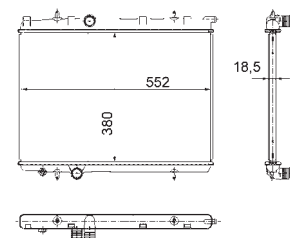

8MK 376 771-501

CITROËN C25 Box (280_, 290_)
PEUGEOT 206 CC (2D), 206 Hatchback (2A/C),
206 Saloon, 206 SW (2E/K)