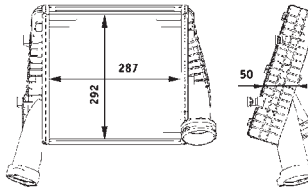

8ML 376 723-481

AUDI Q7 (4L)
PORSCHE CAYENNE (955)
VW TOUAREG (7LA, 7L6, 7L7), TOUAREG (7P5)