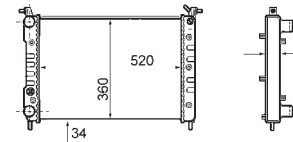

8MK 376 756-501

FIAT PALIO (178BX), PALIO Weekend (178DX),
SIENA (178_), STRADA Pickup (178E)