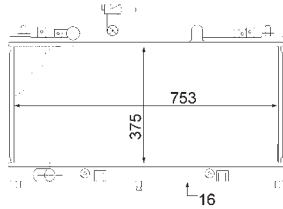

8MK 376 769-681
MAZDA 6 (GG), 6 Hatchback (GG), 6 Station Wagon (GY)