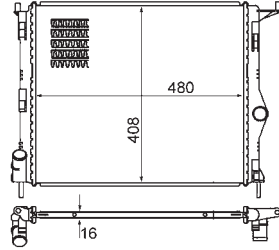

8MK 376 787-351

DACIA LOGAN (LS_), LOGAN EXPRESS (FS_), LOGAN MCV (KS_), LOGAN Pickup (US_), SANDERO MAHINDRA RENAULT LOGAN, VERITO