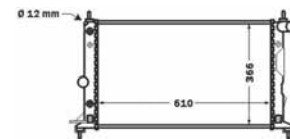

8MK 376 771-181
OPEL VECTRA B (36_), VECTRA B Estate (31_), VECTRA B Hatchback (38_) VAUXHALL VECTRA (B) Estate, VECTRA (B) Hatchback, VECTRA (B)