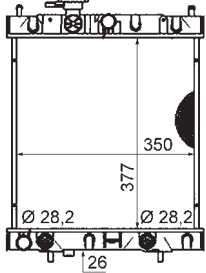

8MK 376 770-451
NISSAN MICRA II (K11)