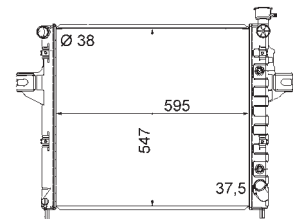

8MK 376 790-091

JEEP GRAND CHEROKEE II (WJ, WG)