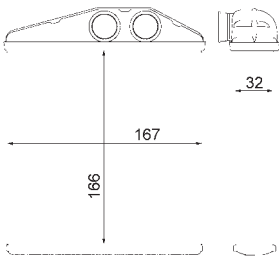

8FH 351 000-501

HOLDEN BARINA Hatchback (XC), TIGRA (XC)
OPEL CORSA C (F08, F68), CORSA C Box (F08, W5L), TIGRA TwinTop
VAUXHALL CORSA Mk II (C) (W5L, F08), CORSAVAN Mk II (C), TIGRA TwinTop