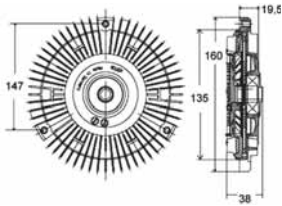

8MV 376 758-431

MERCEDES-BENZSPRINTER 2-t Box (901, 902), SPRINTER 2-t Bus (901, 902), SPRINTER 2-t Platform/
Chassis (901, 902), SPRINTER 3-t Box (903), SPRINTER 3-t Bus (903), SPRINTER 3-t Platform/Chassis (903),
SPRINTER 4-t Box (904), SPRINTER 4-t Bus (904), SPRINTER 4-t Platform/Chassis (904)