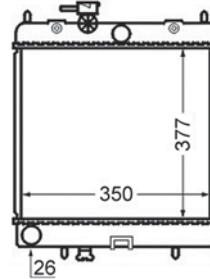

8MK 376 726-691
NISSAN MICRA II (K11)