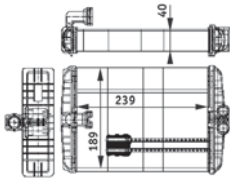

8FH 351 312-021
MERCEDES-BENZS-CLASS (W220)