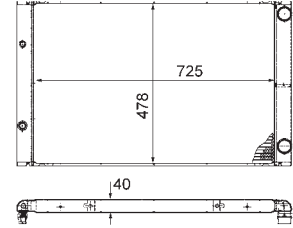

8MK 376 719-091

AUDI A8 (4E_)