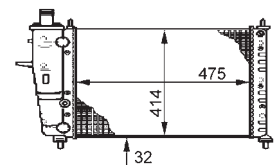

8MK 376 720-334
FIAT BRAVA (182), BRAVO I (182), MAREA (185), MAREA Weekend (185)