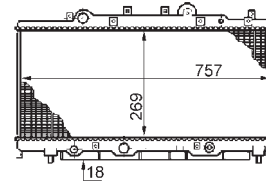

8MK 376 708-741

FIAT PUNTO (176), PUNTO Convertible (176C)