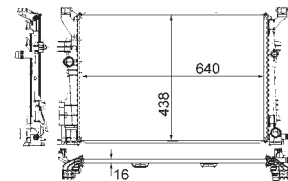

8MK 376 924-011

MERCEDES-BENZA-CLASS (W176), B-CLASS (W246, W242), CLA Coupe (C117), GLA-CLASS (X156)