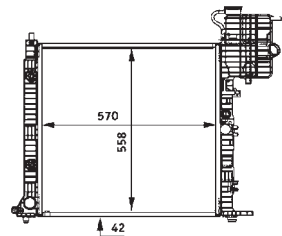

8MK 376 722-041

MERCEDES-BENZV-CLASS (638/2), VITO Box (638), VITO Bus (638)