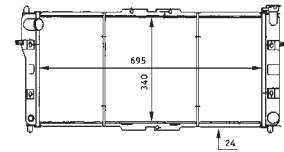

8MK 376 706-721

MAZDA 626 IV (GE), 626 IV Hatchback (GE), 626 V (GF), 626 V Hatchback (GF), 626 V Station Wagon (GW), MX-6 (GE)