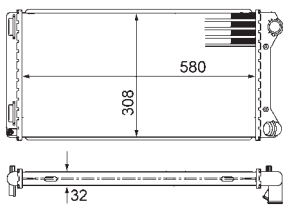

8MK 376 767-631

FIAT PUNTO (188), PUNTO Van (188AX)