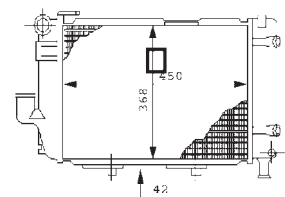

8MK 376 711-524
MERCEDES-BENZS-CLASS (W140)