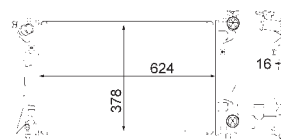

8MK 376 773-681
TOYOTA AVENSIS (T25_), AVENSIS Estate (T25), AVENSIS Saloon (T25)