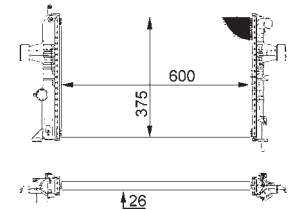

8MK 376 710-314

OPEL ASTRA G Box (F70), ASTRA G Convertible (F67), ASTRA G Coupe (F07_), ASTRA G Estate (F35_), ASTRA G Hatchback (F48_, F08_), ASTRA G Saloon (F69_) ZAFIRA A (F75_) VAUXHALLASTRA Mk IV (G) Convertible, ASTRA Mk IV (G) Coupe (F67), ASTRA Mk IV (G) Estate, ASTRA Mk IV (G) Hatchback, ASTRA Mk IV (G) Saloon, ZAFIRA Mk I (A) (F75)