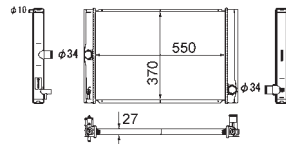

8MK 376 790-151
TOYOTA AURIS (NRE15_, ZZE15_, ADE15_, ZRE15_, NDE15_), COROLLA Saloon (E15_)