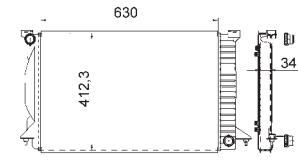

8MK 376 766-334

AUDI A4 (8E2, B6), A4 (8EC, B7), A4 Avant (8E5, B6), A4 Avant (8ED, B7), A4 Convertible (8H7, B6, 8HE, B7)