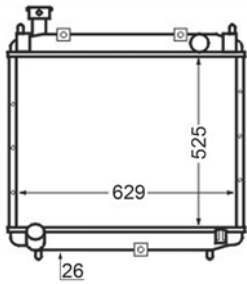

8MK 376 704-661

TOYOTA HIACE IV Box (LXH1_, RZH1_, LH1_),
HIACE IV Bus (LH1_)