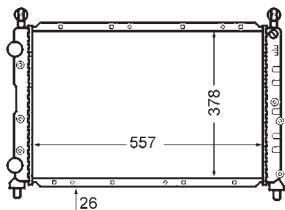

8MK 376 766-101
ALFA ROMEO 145 (930), 146 (930)