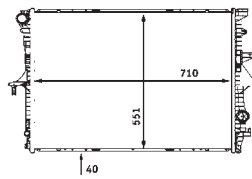

8MK 376 718-791

VW TOUAREG (7LA, 7L6, 7L7)