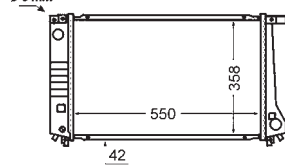

8MK 376 766-401

BMW 3 (E36), 3 Compact (E36), 3 Touring (E36)