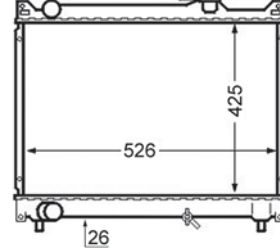

8MK 376 724-661
SUZUKI GRAND VITARA I (FT, GT), VITARA (ET, TA)