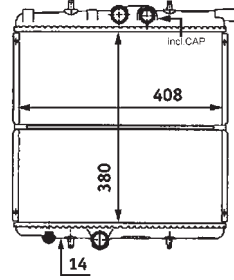

8MK 376 718-251

PEUGEOT 206 CC (2D), 206 Hatchback (2A/C), 206 Saloon, 206 SW (2E/K), 206+ (T3E)