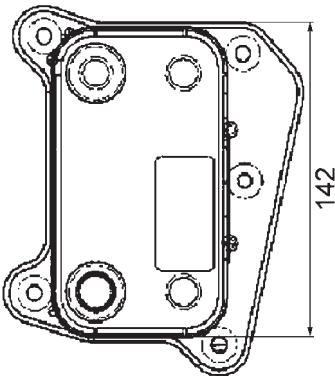

8MO 376 726-091
MERCEDES-BENZ C-CLASS (W202)