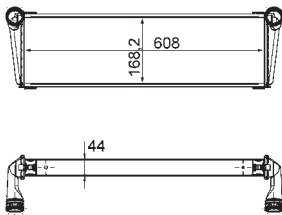

8MK 376 756-541

PORSCHE 911 (997), 911 Convertible (997)