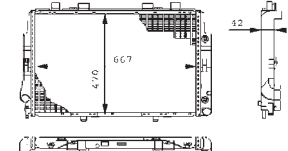

8MK 376 711-171

MERCEDES-BENZS-CLASS (W140), S-CLASS Coupe (C140)