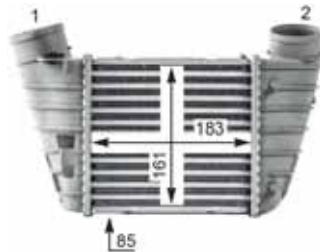

8ML 376 700-061

AUDI A3 (8L1), TT (8N3), TT Roadster (8N9)
SEAT LEON (1M1)