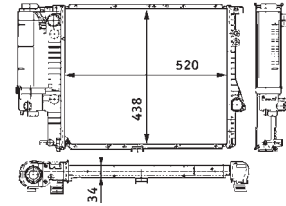

Kühlmittelkühler
Coolant radiators
Radiateurs de liquide de refroidissement
Radiadores
Radiatore del liquido di raffreddamento

Radiateurs
Радиаторы
Motor su radyatörleri
Chłodnice