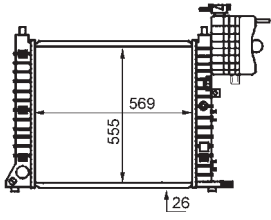

8MK 376 721-381

MERCEDES-BENZV-CLASS (638/2), VITO Box (638), VITO Bus (638)