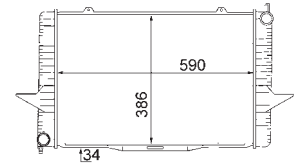

8MK 376 774-191

VOLVO C70 I Convertible, C70 I Coupe, S70 (LS), V70 I (LV)