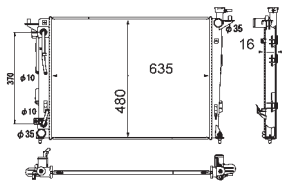

8MK 376 790-431
HYUNDAI ix35 (LM, EL, ELH)
KIA SPORTAGE (SL)