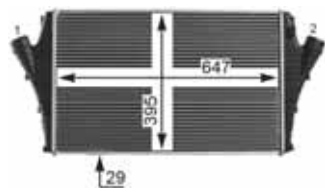

8ML 376 700-671

OPEL SIGNUM, VECTRA C Estate, VECTRA C GTS, VECTRA C SAAB 9-3 (YS3F), 9-3 Convertible (YS3F), 9-3 Estate, 9-3X
VAUXHALL SIGNUM, VECTRA Mk II (C) Estate, VECTRA Mk II (C) GTS, VECTRA Mk II (C)