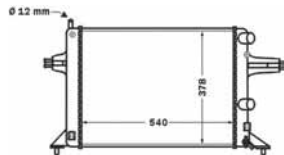

8MK 376 771-121
OPEL ASTRA G Estate (F35_), ASTRA G Hatchback (F48_, F08_), ASTRA G Saloon (F69_) VAUXHALL ASTRA Mk IV (G) Estate, ASTRA Mk IV (G) Hatchback, ASTRA Mk IV (G) Saloon