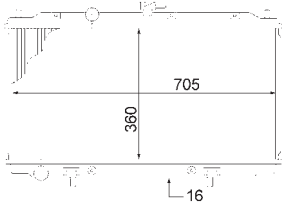

8MK 376 770-661
NISSAN PRIMERA (P12), PRIMERA Hatchback (P12)