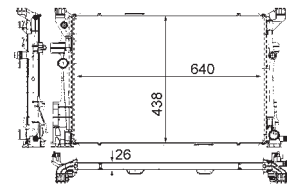

8MK 376 924-021

MERCEDES-BENZA-CLASS (W176), CLA Coupe (C117), GLA-CLASS (X156)