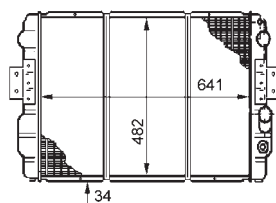

8MK 376 720-361
IVECO DAILY II Box Body / Estate, DAILY II Bus, DAILY II Dumptruck, DAILY II Platform/Chassis