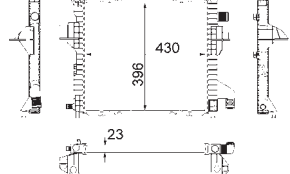

8MK 376 706-541

RENAULT TWINGO I (C06_)