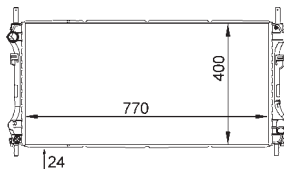

8MK 376 755-321

FORD AUSTRALIA/TRANSIT Box (VH, VJ), TRANSIT
Platform/Chassis (VH, VJ)
FORD TRANSIT Box (FA_), TRANSIT Bus (FD_
FB_, FS_, FZ_, FC_)
TRANSIT Platform/Chassis (FM_, FN_)