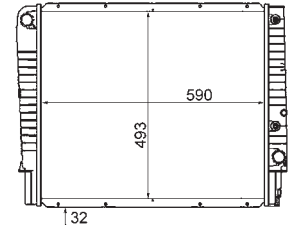

8MK 376 774-211

VOLVO 740 (744), 740 Kombi (745), 940 (944), 940 II Estate (945), 940 Kombi (945), 960 (964), 960 Kombi (965)