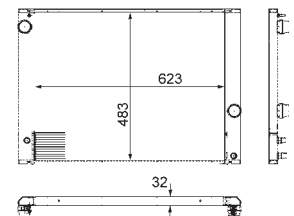

8MK 376 745-761

BMW 5 (E60), 5 Touring (E61)