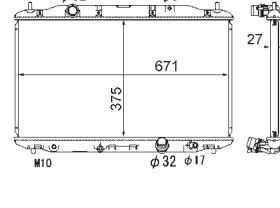

8MK 376 790-571
TOYOTA PREVIA III (ACR5_, GSR5_)

8MK 376 790-491
HONDA CIVIC VIII Hatchback (FN, FK)