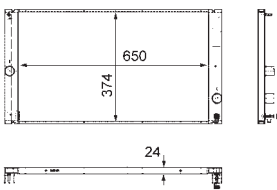

8MK 376 729-601

VOLVO C30, C70 II Convertible, S40 II (MS), V50 (MW)