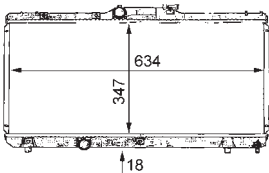

8MK 376 706-731

TOYOTA COROLLA (E11), COROLLA Compact (E10), COROLLA Compact (E11), COROLLA Liftback (E10), COROLLA Liftback (E11), COROLLA Wagon (E11), COROLLA Wagon (E10)