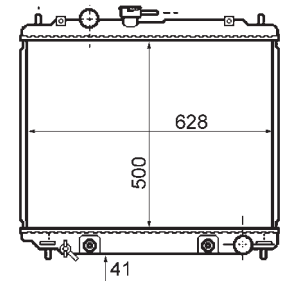

8MK 376 770-161
MITSUBISHI PAJERO II (V3_W, V2_W, V4_W)