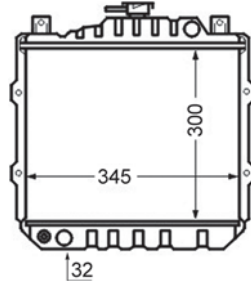

8MK 376 726-541
SUZUKI ALTO I (SS80), ALTO II (EC)