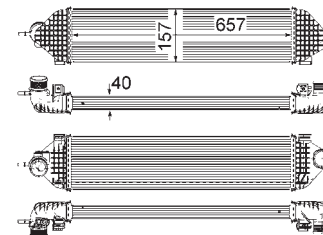

8ML 376 755-621

FORD C-MAX II, FOCUS III Saloon, FOCUS III Turnier, FOCUS III