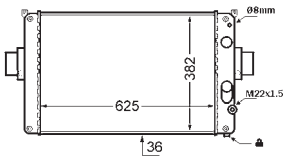

8MK 376 724-504
IVECO DAILY II Box Body / Estate, DAILY II Platform/
Chassis

8MK 376 724-511
HONDA ACCORD V (CC, CD), ACCORD V (CE, CF),
PRELUDE V (BB)

8MK 376 724-531
HONDA CR-V I (RD)

8MK 376 724-541
FORD MONDEO I (GBP), MONDEO I Estate (BNP),
MONDEO I Saloon (GBP), MONDEO II (BAP),
MONDEO II Estate (BNP), MONDEO II Saloon (BFP)