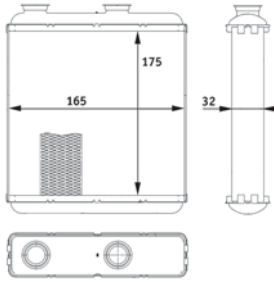

8FH 351 313-541

OPEL MERIVA
VAUXHALLMERIVA Mk I (A)