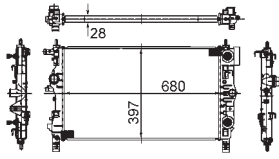

8MK 376 749-861
BUICK (SGM) EXCELLE GT, EXCELLE XT
OPEL ASTRA GTC J, ASTRA J,
ZAFIRA TOURER C (P12)
VAUXHALL ASTRA Mk VI (J) Sports Tourer,
ASTRA Mk VI (J), ZAFIRA Mk III (P12)