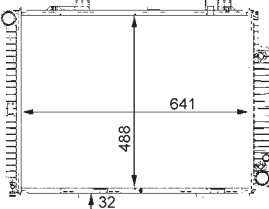

8MK 376 711-154

MERCEDES-BENZE-CLASS (W210), E-CLASS Estate (S210)