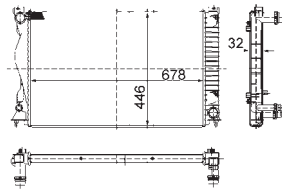

8MK 376 749-441
AUDI A6 (4F2, C6), A6 Avant (4F5, C6)