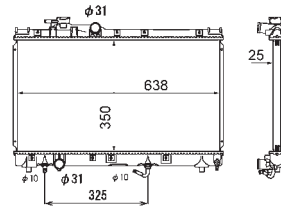

8MK 376 790-161
TOYOTA CELICA (ST20_, AT20_)