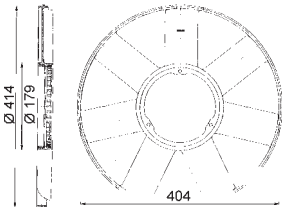

8MV 376 757-481

BMW 3 (E30), 3 (E36), 3 (E46), 3 Compact (E36), 3 Touring (E30), 3 Touring (E36), 3 Touring (E46), 5 (E34), 5 (E39), 5 Touring (E34), 5 Touring (E39), 7 (E38), X5 (E53)