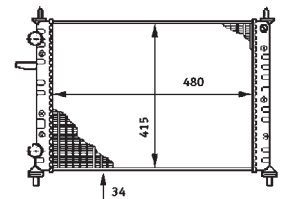

8MK 376 720-341
FIAT MULTIPLA (186)