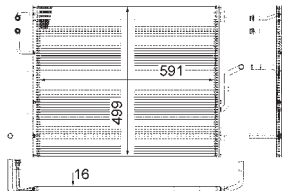

8MK 376 749-801
MERCEDES-BENZ M-CLASS (W164)