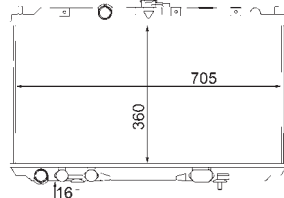

8MK 376 770-671
NISSAN PRIMERA (P12), PRIMERA Estate (WP12), PRIMERA Hatchback (P12)