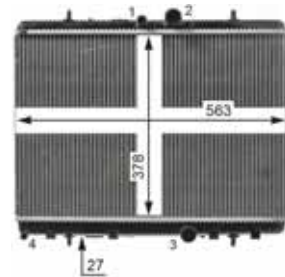

8MK 376 700-521
CITROËN C4 Coupe (LA_), C4 I (LC_), XSARA (N1), XSARA Break (N2), XSARA Coupe (N0)
PEUGEOT 307 (3A/C), 307 Break (3E), 307 CC (3B), 307 SW (3H)