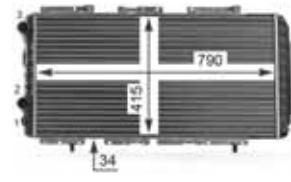

8MK 376 700-561

CITROËN JUMPER Box (230L), JUMPER Bus (230P), JUMPER Platform/Chassis (230)
FIAT DUCATO Box (230L), DUCATO Bus (230), DUCATO Platform/Chassis (230)
PEUGEOT BOXER Box (230L), BOXER Bus (230P), BOXER Platform/Chassis (ZCT_)