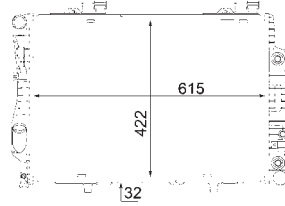

8MK 376 711-231
MERCEDES-BENZC-CLASS (W202)