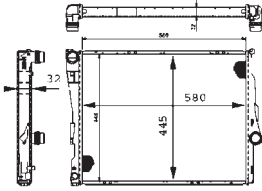

8MK 376 716-241

BMW (BRILLIANCE)3 SERIES (E46), 3 SERIES (E90)
BMW 3 (E46), 3 Compact (E46), 3 Convertible (E46),
3 Coupe (E46), 3 Touring (E46), Z4 (E85),
Z4 Coupe (E86)