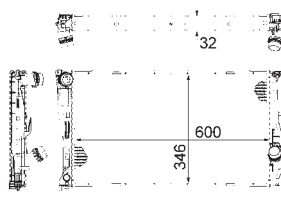

8MK 376 754-014
BMW 1 (E81), 1 (E87), 1 Convertible (E88), 1 Coupe (E82), 3 (E90), 3 Convertible (E93), 3 Coupe (E92), 3 Touring (E91), X1 (E84)