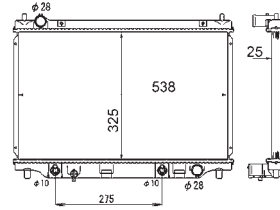

8MK 376 790-371
MAZDA 2 (DY)