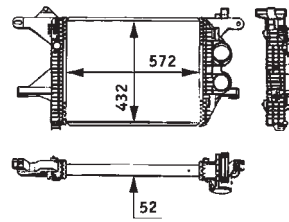

8ML 376 723-781

MERCEDES-BENZ VARIO Box Body / Estate