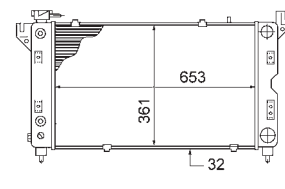

8MK 376 766-521

CHRYSLER VOYAGER III (GS), DODGE CARAVAN