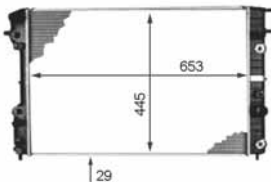

8MK 376 718-671

OPEL OMEGA B (25_, 26_, 27_), OMEGA B Estate (21_, 22_, 23_)
VAUXHALLOMEGA (B) Estate, OMEGA (B)

8MK 376 718-711

HOLDEN VECTRA Hatchback (JR), VECTRA Hatchback (JS), VECTRA Saloon (JR), VECTRA Saloon (JS)
OPEL VECTRA B (36_), VECTRA B Estate (31_)
VECTRA B Hatchback (38_)
VAUXHALLVECTRA (B) Estate, VECTRA (B) Hatchback, VECTRA (B)