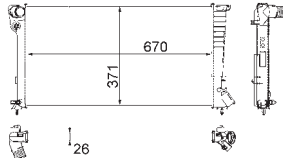

8MK 376 717-611

CITROËN XSARA (N1), XSARA Break (N2)
PEUGEOT 306 (7B, N3, N5), 306 Break (7E, N3, N5), 306 Hatchback (7A, 7C, N3, N5), PARTNER Box (5), PARTNER CombiSpace (5F)