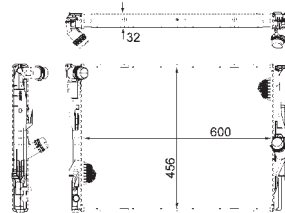

8MK 376 754-051

BMW (BRILLIANCE)3 SERIES (E90), X1 (E84)
BMW 1 (E81), 1 (E87), 1 Convertible (E88), 3 (E90),
3 Touring (E91), X1 (E84)