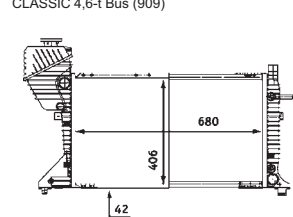

8MK 376 721-631

MERCEDES-BENZSPRINTER 2-t Box (901, 902), SPRINTER 2-t Bus (901, 902), SPRINTER 2-t Platform/Chassis (901, 902), SPRINTER 3-t Box (903), SPRINTER 3-t Bus (903), SPRINTER 3-t Platform/Chassis (903), SPRINTER 4-t Box (904), SPRINTER 4-t Bus (904), SPRINTER 4-t Platform/Chassis (904), SPRINTER CLASSIC 3,5-t Box (909), SPRINTER CLASSIC 4,6-t Bus (909)