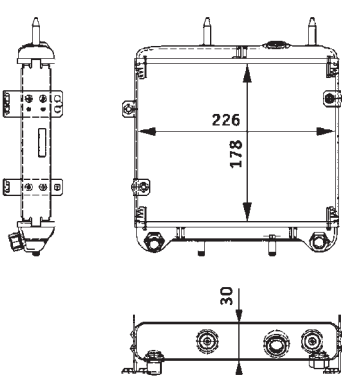

8MO 376 725-291

MERCEDES-BENZ-CLASS (W210), E-CLASS Estate (S210)