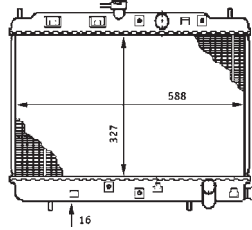

8MK 376 708-561

HONDA CIVIC IV Hatchback (EC, ED, EE), CIVIC IV Saloon (ED)