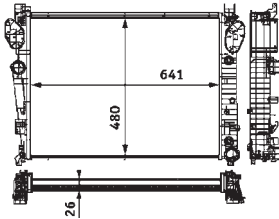

8MK 376 712-594

MERCEDES-BENZS-CLASS (W220), S-CLASS (W221)