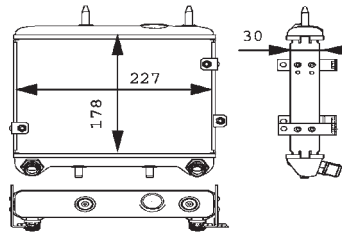

8MO 376 725-231

MERCEDES-BENZ-CLASS (W210), E-CLASS Estate (S210), S-CLASS (W221), S-CLASS Coupe (C216)