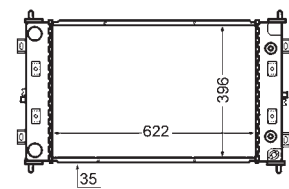

8MK 376 766-511

CHRYSLER STRATUS (JA), STRATUS Convertible (JX)