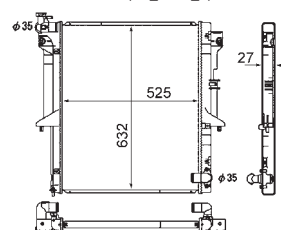

8MK 376 790-331
NISSAN MITSUBISHI 200 (KB_T, KA_T)