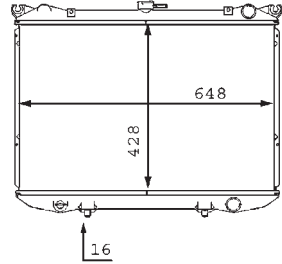

8MK 376 707-561
NISSAN NAVARA Platform/Chassis (D21), PICK UP (D21), TERRANO I (WD21)