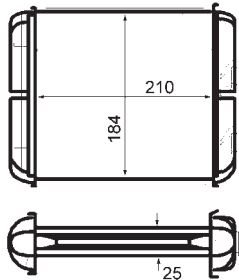

8FH 351 024-271

HOLDEN ASTRA (AH), ASTRA Estate (AH), ASTRA SPORTSBACK (AH)
OPEL ASTRA G Box (F70), ASTRA G Convertible (F67),
ASTRA G Coupe (F07), ASTRA G Estate (F35),
ASTRA G Hatchback (F48, F08), ASTRA G Saloon (F69),
ASTRA H (L48), ASTRA H Estate (L35), ASTRA H GTC (L08),
ASTRA H Saloon (L69), ASTRA H TwinTop (L67)
VAUXHALL ASTRA Mk IV (G) Convertible,
ASTRA Mk IV (G) Coupe (F67), ASTRA Mk IV (G) Estate,
ASTRA Mk IV (G) Hatchback, ASTRA Mk IV (G) Saloon,
ASTRA Mk V (H) Estate, ASTRA Mk V (H) Hatchback,
ASTRA Mk V (H) Sport Hatch, ASTRA TwinTop Mk V (H),
ASTRAVAN Mk IV (G), ASTRAVAN Mk V (H)