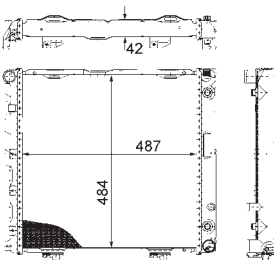

8MK 376 712-441

MERCEDES-BENZ COUPE (C124), KOMBI Estate (S124), Saloon (W124)

8MK 376 712-444

MERCEDES-BENZ COUPE (C124), KOMBI Estate (S124), Saloon (W124)

8MK 376 712-451

MERCEDES-BENZ E-CLASS (W124), E-CLASS Estate (S124)