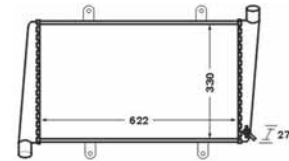

8MK 376 774-171

VOLVO S40 I (VS), V40 Estate (VW)