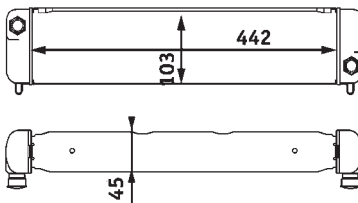

8MO 376 725-671

MERCEDES-BENZCOUPE (C123), KOMBI Estate (S123), Saloon (W123)