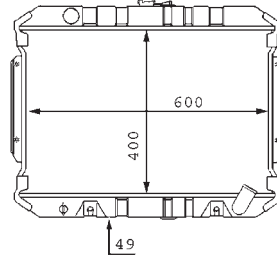

8MK 376 707-581
MITSUBISHI PAJERO I (L04_G, L14_G), PAJERO I Canvas Top (L04_G)