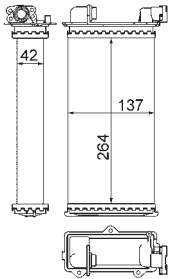

8FH 351 000-531

BMW 3 (E30), 3 Convertible (E30), 3 Touring (E30)