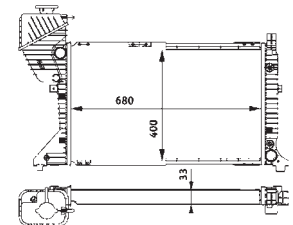

8MK 376 722-261

MERCEDES-BENZSPRINTER 2-t Box (901, 902), SPRINTER 2-t Bus (901, 902), SPRINTER 2-t Platform/Chassis (901, 902), SPRINTER 3-t Box (903), SPRINTER 3-t Bus (903), SPRINTER 3-t Platform/Chassis (903), SPRINTER 4-t Box (904), SPRINTER 4-t Bus (904), SPRINTER 4-t Platform/Chassis (904)