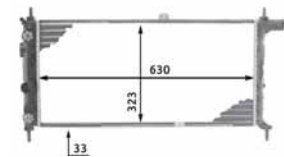

8MK 376 716-701
OPEL KADETT E (39_, 49_), KADETT E Box (37_, 47_), KADETT E Combo (38_, 48_), KADETT E Convertible (43B_), KADETT E Estate (35_, 36_, 45_, 46_), KADETT E Hatchback (33_, 34_, 43_, 44_)
VAUXHALL ASTRA Mk II Belmont, ASTRA Mk II Convertible, ASTRA Mk II Estate, ASTRA Mk II Hatchback