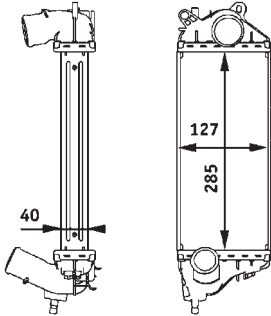

8ML 376 723-441

MINI MINI (R50, R53)