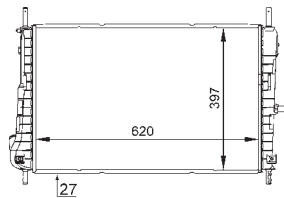

8MK 376 755-291

FORD MONDEO III (B5Y), MONDEO III Estate (BWY),
MONDEO III Saloon (B4Y)