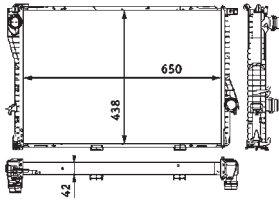

8MK 376 712-504

BMW 5 (E39), 7 (E38), Z8 (E52)