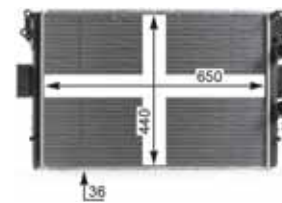

8MK 376 900-234
IVECO DAILY III Box Body / Estate, DAILY III Platform/Chassis