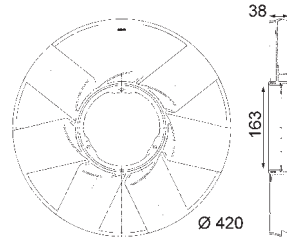

8MV 376 757-411

BMW 3 (E46), 3 Compact (E46), 3 Coupe (E46), 3 Touring (E46), 5 (E39), 7 (E38), 7 (E65, E66, E67), X5 (E53)