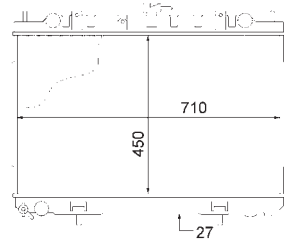

8MK 376 770-781
NISSAN X-TRAIL (T30)