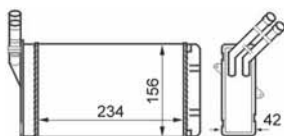

8FH 351 024-301

CITROËN BERLINGO (MF), BERLINGO Box (M), XANTIA (X1), XANTIA
Break (X1), XSARA (N1), XSARA Break (N2), XSARA Coupe (N0), ZX
(N2), ZX Break (N2)
PEUGEOT 306 (7B, N3, N5), 306 Break (7E, N3, N5),
306 Convertible (7D, N3, N5), 306 Hatchback (7A, 7C, N3, N5),
PARTNER Box (5), PARTNER CombiSpace (5F)