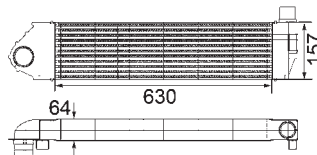

8ML 376 746-701
RENAULT MEGANE II (BM0/1_, CM0/1_), MEGANE II Estate (KM0/1_), MEGANE II Saloon (LM0/1_), SCÉNIC II (JM0/1_)