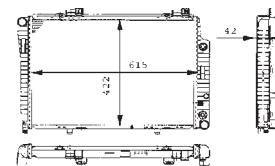

8MK 376 711-194

MERCEDES-BENZC-CLASS (W202), C-CLASS Estate (S202), E-CLASS (W210), E-CLASS Estate (S210), SLK (R170)