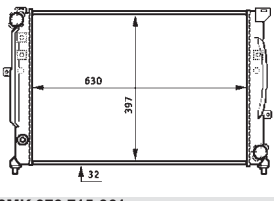

8MK 376 715-331

AUDI (FAW)A6L Saloon (4B5, C5)
AUDI A4 (8D2, B5), A4 Avant (8D5, B5), A6 (4B2, C5), A6 Avant (4B5, C5)
SKODA SUPERB (3U4)
VW (SWW)PASSAT LINGYU Saloon (B5), PASSAT Saloon (B5)
VW PASSAT (3B2), PASSAT (3B3), PASSAT Variant (3B5), PASSAT Variant (3B6)