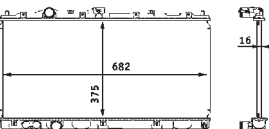

8MK 376 718-411

MITSUBISHI COLT V (CJ_ , CP_), LANCER VI (CJ-CP_)