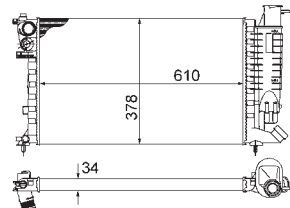

8MK 376 707-021

CITROËN ZX (N2), ZX Break (N2), PEUGEOT 306 (7B, N3, N5), 306 Convertible (7D, N3, N5), 306 Hatchback (7A, 7C, N3, N5)