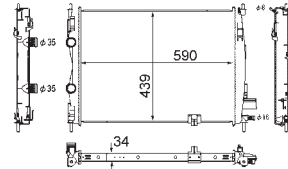

8MK 376 753-691
NISSAN QASHQAI / QASHQAI +2 (J10, JJ10)