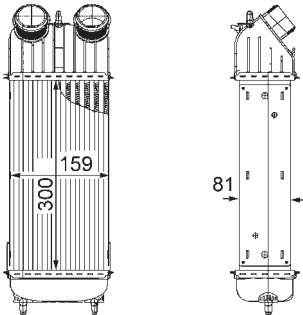

8ML 376 746-221

CITROËN C2 (JM_), C3 II
PEUGEOT 1007 (KM_), 207 (WA_, WC_), 207 CC (WD_),
207 SW (WK_), 207 Van