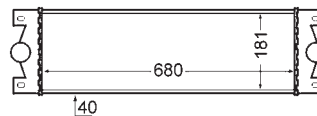

8ML 376 776-521

RENAULT MASTER II Box (FD), MASTER II Bus (JD), MASTER II
Platform/Chassis (ED/HD/UD)