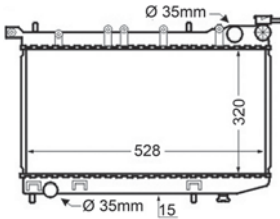

8MK 376 704-741

NISSAN ALMERA I (N15), ALMERA I Hatchback (N15)