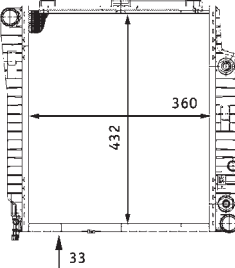

8MK 376 721-101
MERCEDES-BENZSLK (R170)