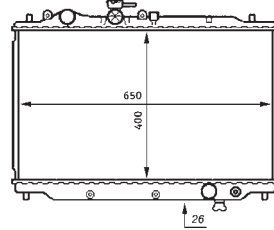

8MK 376 706-711

MAZDA 626 III (GD), 626 III Coupe (GD), 626 III Hatchback (GD), 626 III Station Wagon (GV)