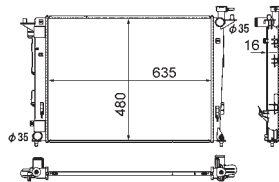

8MK 376 790-441
HYUNDAI ix35 (LM, EL, ELH)
KIA SPORTAGE (SL)