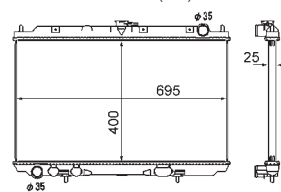

8MK 376 790-291
NISSAN ALMERA TINO (V10)