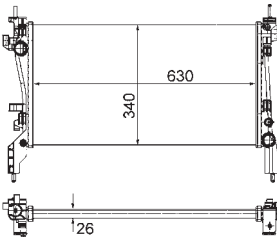

8MK 376 754-714
CITROËN NEMO Box (AA_), NEMO Estate
PEUGEOT BIPPER (AA_), BIPPER Tepee