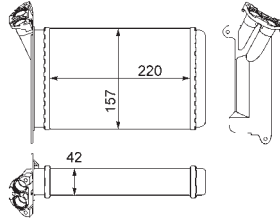

8FH 351 000-511

BMW 3 (E30), 3 Convertible (E30), 3 Touring (E30)