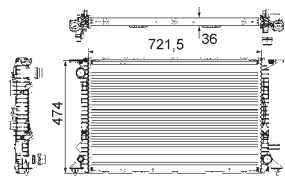

8MK 376 745-641

AUDI A4 (8K2, B8), A4 Allroad (8KH, B8), A4 Avant (8K5, B8), A5 (8T3), A5 Convertible (8F7), A5 Sportback (8TA), A6 (4G2, C7, 4GC), A6 Allroad (4GH, 4GJ), A6 Avant (4G5, C7, 4GD), A7 Sportback (4GA, 4GF), Q5 (8R)