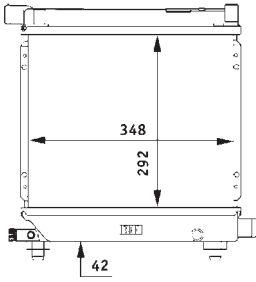

8MK 376 710-634

MERCEDES-BENZ190 (W201), COUPE (C124), KOMBI Estate (S124), Saloon (W124)