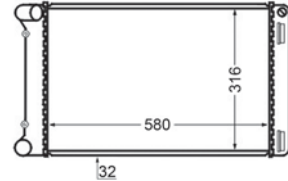

8MK 376 704-644
FIAT PUNTO (188), PUNTO Van (188AX)