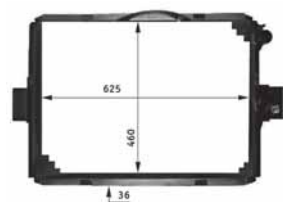

8MK 376 717-551

IVECO DAILY III Box Body / Estate, DAILY III Platform/Chassis