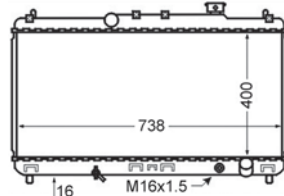

8MK 376 726-671
TOYOTA CAMRY (CV2, XV2), CAMRY Estate (CV2, XV2)