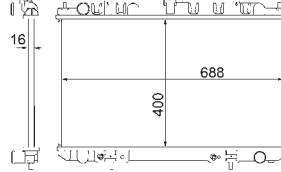

8MK 376 770-601
NISSAN MAXIMA QX (A33)