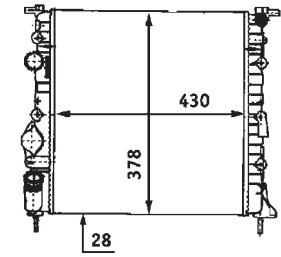

8MK 376 718-271

RENAULT CLIO III (BR0/1, CR0/1), KANGOO (KC0/1), KANGOO Express (FC0/1_)