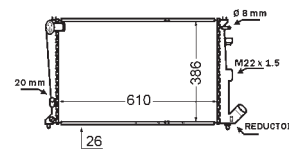

8MK 376 766-751

CITROËN JUMPER Box (230L), JUMPER Bus (230P), JUMPER Platform/Chassis (230), FIAT DUCATO Box (230L), DUCATO Bus (230), DUCATO Platform/Chassis (230), PEUGEOT BOXER Box (230L), BOXER Bus (230P), BOXER Platform/Chassis (ZCT_)