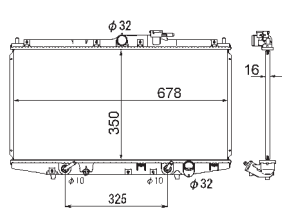

8MK 376 790-471
HONDA ACCORD VI (CG, CK), ACCORD VI
Aerodeck (CF), ACCORD VI Hatchback (CH)