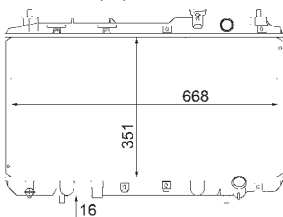

8MK 376 768-281

HONDA CR-V I (RD)