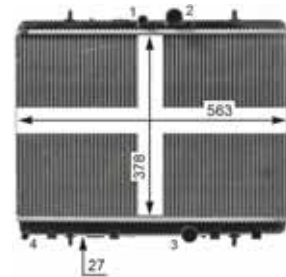

8MK 376 700-524
CITROËN C4 Coupe (LA_), C4 I (LC_), XSARA (N1), XSARA Break (N2), XSARA Coupe (N0)
PEUGEOT 307 (3A/C), 307 Break (3E), 307 CC (3B), 307 SW (3H)