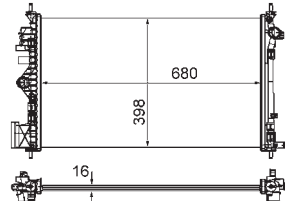

8MK 376 754-301

OPEL INSIGNIA Estate, INSIGNIA Saloon, INSIGNIA
SAAB 9-5 (YS3G)
VAUXHALL INSIGNIA Estate, INSIGNIA Saloon,
INSIGNIA