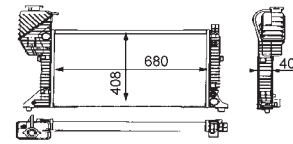

8MK 376 721-431

MERCEDES-BENZSPRINTER 2-t Box (901, 902), SPRINTER 2-t Bus (901, 902), SPRINTER 2-t Platform/Chassis (901, 902), SPRINTER 3-t Box (903), SPRINTER 3-t Bus (903), SPRINTER 3-t Platform/Chassis (903), SPRINTER 4-t Box (904), SPRINTER 4-t Bus (904), SPRINTER 4-t Platform/Chassis (904)