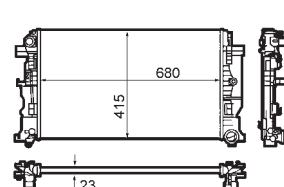

8MK 376 782-054

VW CRAFTER 30-35 Bus (2E), CRAFTER 30-50 Box (2E), CRAFTER 30-50 Platform/Chassis (2F)