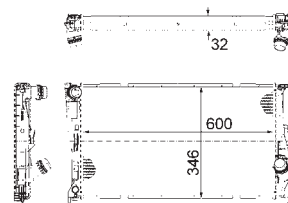

8MK 376 754-021
BMW 3 (E90), 3 Convertible (E93), 3 Coupe (E92), 3 Touring (E91)