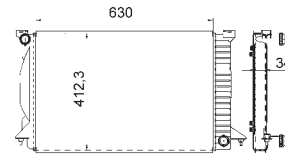

8MK 376 766-331

AUDI A4 (8E2, B6), A4 (8EC, B7), A4 Avant (8E5, B6), A4 Avant (8ED, B7), A4 Convertible (8H7, B6, 8HE, B7)