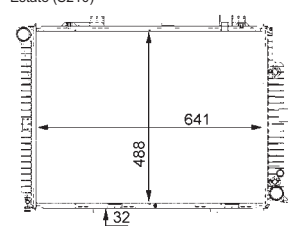

8MK 376 711-151

MERCEDES-BENZE-CLASS (W210), E-CLASS Estate (S210)