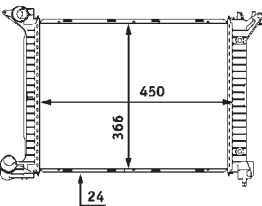

8MK 376 718-341

MINI MINI (R50, R53)