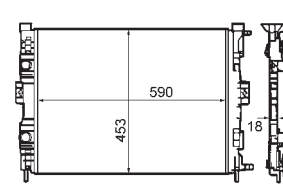

8MK 376 781-131

RENAULT GRAND SCÉNIC II (JM0/1), MEGANE II (BM0/1 , CM0/1), MEGANE II Coupé-Cabriolet (EM0/1), MEGANE II Estate (KM0/1), MEGANE II Saloon (LM0/1), SCÉNIC II (JM0/1)