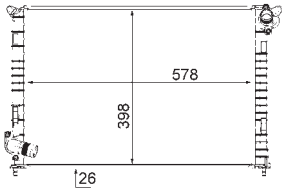

8MK 376 749-521
MINI MINI (R50, R53), MINI Convertible (R52)