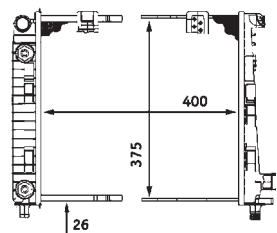

8MK 376 713-061

MERCEDES-BENZ-CLASS (W168)