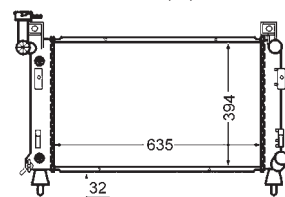

8MK 376 766-561

CHRYSLER VOYAGER II (ES)