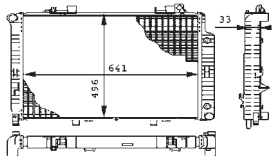

8MK 376 712-761

MERCEDES-BENZ-CLASS (W210), E-CLASS Estate (S210)