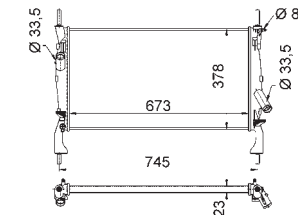

8MK 376 764-401

FORD AUSTRALIATRANSIT Box (VM), TRANSIT Bus (VM), TRANSIT Platform/Chassis (VM)
FORD TRANSIT Box, TRANSIT Bus, TRANSIT Platform/Chassis, TRANSIT TOURNEO