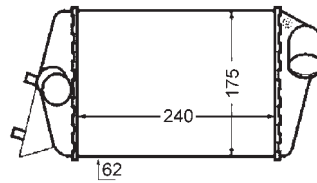

8ML 376 776-281

FIAT STILO (192), STILO Multi Wagon (192)