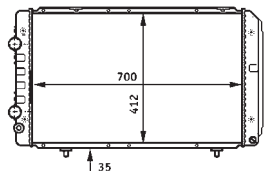

8MK 376 707-071

FIAT DUCATO Box (230L), DUCATO Bus (230), DUCATO Platform/Chassis (230)