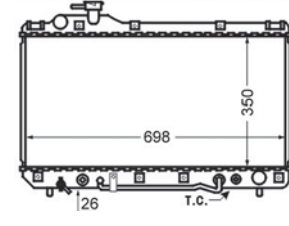

8MK 376 724-721
TOYOTA RAV 4 I (SXA1_), RAV 4 I Cabrio (SXA1_)