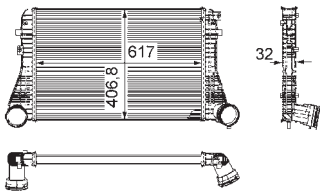

8ML 376 746-061

VW (FAW) CC, MAGOTAN (B6)
VW (SVW) TIGUAN
VW PASSAT (3C2), PASSAT CC (357), PASSAT Variant (3C5), TIGUAN (5N_)