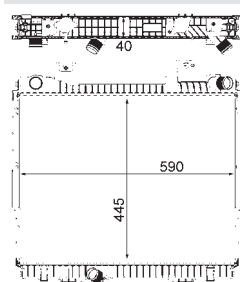

8MK 376 751-221