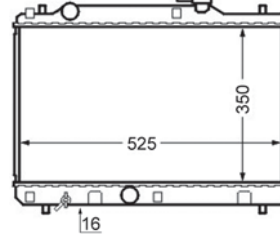

8MK 376 724-581
SUZUKI BALENO (EG), BALENO Hatchback (EG)