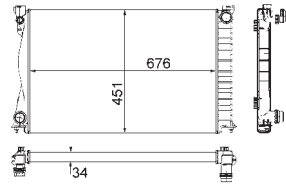

8MK 376 790-104
AUDI A6 (4F2, C6), A6 Allroad (4FH, C6), A6 Avant (4F5, C6)