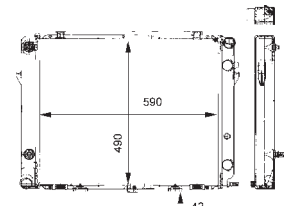

Kühlmittelkühler
Coolant radiators
Radiateurs de liquide de refroidissement
Radiadores
Radiatore del liquido di raffreddamento

Radiateurs
Радиаторы
Motor su radyatörleri
Chłodnice