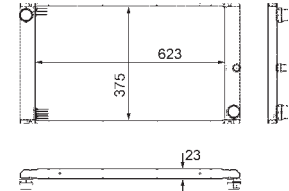

8MK 376 754-101

BMW 5 (E60), 5 Touring (E61), 6 (E63), 6 Convertible (E64)