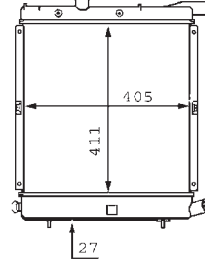

8MK 376 707-721
CHRYSLER VOYAGER II (ES)