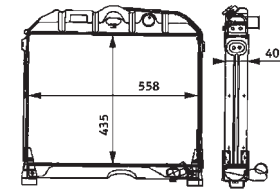

8MK 376 709-041

MERCEDES-BENZ T2/L Box Body / Estate, T2/L Dumptruck, T2/L Municipal Vehicle, T2/L Platform/Chassis