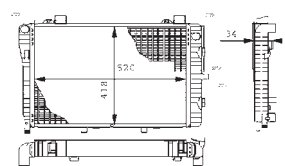

8MK 376 711-254
MERCEDES-BENZC-CLASS (W202), C-CLASS
Estate (S202), CLK (C208), CLK Convertible (A208)