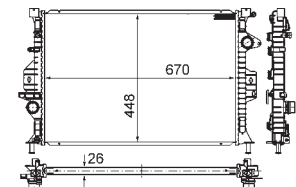

8MK 376 787-121

FORD AUSTRALIA MONDEO Hatchback (MA, MB, MC), MONDEO Saloon (MA, MB)
FORD C-MAX II, FOCUS III Saloon, FOCUS III Turnier, FOCUS III, GALAXY (WA6), GRAND C-MAX, MONDEO IV (BA7), MONDEO IV Saloon (BA7), MONDEO IV Turnier (BA7), S-MAX (WA6)
LAND ROVER FREELANDER 2 (FA)
RANGE ROVER EVOQUE (LV)
VOLVO S80 II (AS), V70 III (BW), XC60, XC70 II