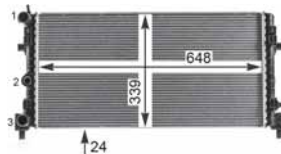

8MK 376 902-011

AUDI A1 (8X1, 8XF), A1 Sportback (8XA, 8XK)
SEAT IBIZA V (6J5), IBIZA V SPORTCOUPE (6J1), IBIZA V ST (6J8)
SKODA FABIA Combi, FABIA, RAPID (NH3), RAPID Spaceback (NH1), ROOMSTER (5J), ROOMSTER Praktik (5J)
VW POLO (6R, 6C)