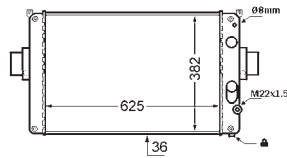

8MK 376 724-504
IVECO DAILY II Box Body / Estate, DAILY II Platform/
Chassis

8MK 376 724-511
HONDA ACCORD V (CC, CD), ACCORD V (CE, CF),
PRELUDE V (BB)

8MK 376 724-531
HONDA CR-V I (RD)

8MK 376 724-541
FORD MONDEO I (GBP), MONDEO I Estate (BNP),
MONDEO I Saloon (GBP), MONDEO II (BAP),
MONDEO II Estate (BNP), MONDEO II Saloon (BFP)