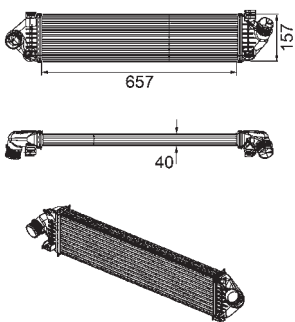

8ML 376 746-471

FORD AUSTRALIA/FOCUS Hatchback (LT)
FORD C-MAX (DM2), FOCUS C-MAX, FOCUS II (DA_)
FOCUS II Estate (DA_), FOCUS II Saloon (DA_), GRAND C-MAX
MAZDA3 (BK), 3 Saloon (BK)