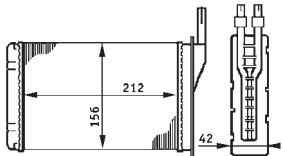

8FH 351 311-051

RENAULT 11 (B/C37_), 11 Box (S37_), 9 (L42_), ESPACE I (J11_), RAPID Box (F40_, G40_), SUPER 5 (B/C40_), SUPER 5 Box (S40_)