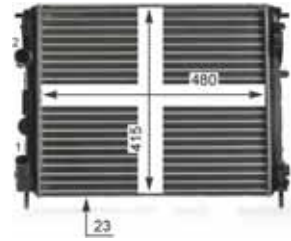

8MK 376 700-581

DACIA LOGAN (LS_), LOGAN MCV (KS_), LOGAN Pickup (US_)
NISSAN KUBISTAR (X76), KUBISTAR Box (X80)
RENAULT CLIO II (BB0/1/2_, CB0/1/2_), KANGOO (KC0/1_), KANGOO Express (FC0/1_)