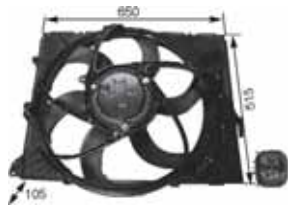

8EW 351 043-251

BMW (BRILLIANCE)3 SERIES (E90), X1 (E84)
BMW 1 (E81), 1 (E87), 1 Convertible (E88), 1 Coupe (E82), 3 (E90), 3 Convertible (E93), 3 Coupe (E92),
3 Touring (E91), X1 (E84), Z4 (E89)