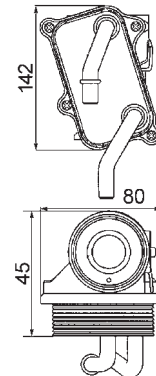

8MO 376 725-301

MERCEDES-BENZ-CLASS (W210), S-CLASS (W220)