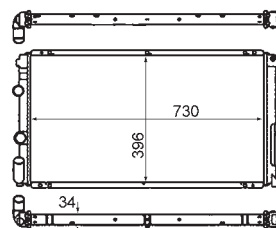

8MK 376 708-451

NISSAN INTERSTAR Box (X70), INTERSTAR Bus (X70), INTERSTAR Platform/Chassis (X70), INTERSTAR Platform/Chassis (X70), OPEL MOVANO Box (F9), MOVANO Combi (J9), MOVANO Dumper (H9), MOVANO Platform/Chassis (U9, E9), RENAULT MASTER II Box (FD), MASTER II Bus (JD), MASTER II Platform/Chassis (ED/HD/UD), VAUXHALL MOVANO Mk I (A) Chassis/Cab (ED, UD, HD), MOVANO Mk I (A) Combi (JD), MOVANO Mk I (A) Van (FD)