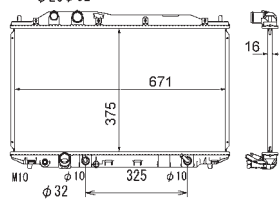

8MK 376 790-481
HONDA CIVIC VIII Saloon (FD, FA)