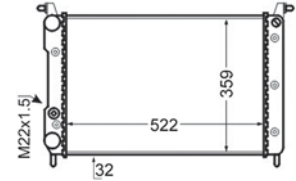

8MK 376 704-781

FIAT PALIO (178BX), PALIO Weekend (178DX),
SIENA (178_)