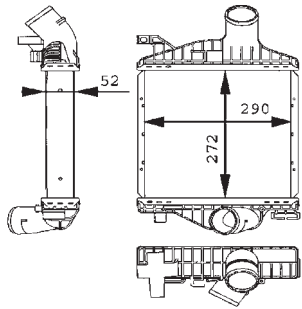

8ML 376 723-701

MERCEDES-BENZ V-CLASS (638/2), VITO Box (638), VITO Bus (638)