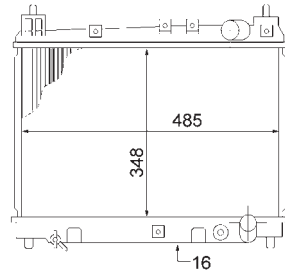

8MK 376 773-481
TOYOTA YARIS (SCP1_, NLP1_, NCP1_), YARIS VERSO (NLP2_, NCP2_)

8MK 376 773-651
TOYOTA 4 RUNNER (KZN18_, VZN18_, RZN18_), LAND CRUISER 90 (J9_)