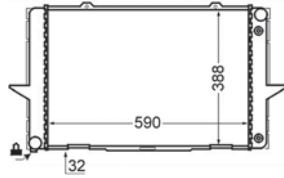

8MK 376 726-711
VOLVO 850 (LS), 850 Estate (LW), C70 I Convertible, C70 I Coupe, S70 (LS), V70 I (LV), XC70 CROSS COUNTRY