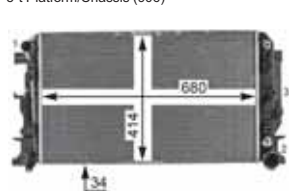

8MK 376 701-014
MERCEDES-BENZSPRINTER 3.5-t Box (906),
SPRINTER 3.5-t Bus (906), SPRINTER 3.5-t Platform/
Chassis (906), SPRINTER 3-t Box (906), SPRINTER
3-t Bus (906), SPRINTER 3-t Platform/Chassis (906),
SPRINTER 4.6-t Box (906), SPRINTER 4.6-t Platform/
Chassis (906), SPRINTER 5-t Box (906), SPRINTER
5-t Platform/Chassis (906)