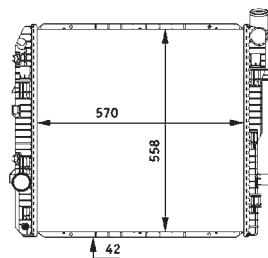

8MK 376 721-251
MERCEDES-BENZVARIO Box Body / Estate, VARIO
Dumptruck, VARIO Platform/Chassis