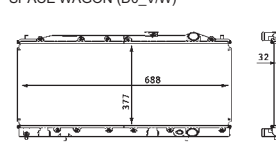

8MK 376 708-331

MITSUBISHI COLT III (C5, A), LANCER III Station Wagon (C1, V, C3, V), LANCER IV (C6, A, C7, A), SPACE WAGON (D0, VW)