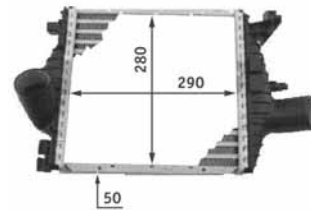

8ML 376 724-121

MERCEDES-BENZ V-CLASS (638/2), VITO Box (638), VITO Bus (638)