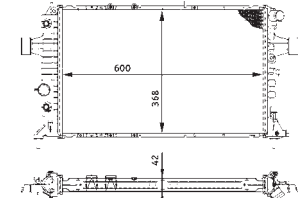

8MK 376 713-014

OPEL ASTRA G Convertible (F67), ASTRA G Coupe (F07_), ASTRA G Estate (F35_), ASTRA G Hatchback (F48_, F08_), ASTRA G Saloon (F69_), ZAFIRA A (F75_)
VAUXHALL ASTRA Mk IV (G) Estate, ASTRA Mk IV (G) Hatchback, ASTRA Mk IV (G) Saloon, ASTRAVAN Mk IV (G), ZAFIRA Mk I (A) (F75)