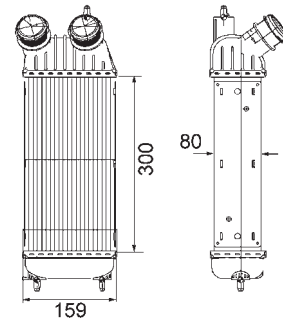

8ML 376 746-211

CITROËN JUMPY Box, JUMPY
FIAT SCUDO (270_), SCUDO Box (270_),
SCUDO Platform/Chassis (270_)
PEUGEOT EXPERT Box (VF3A_, VF3U_, VF3X_)
EXPERT Platform/Chassis, EXPERT Tepee (VF3V_)