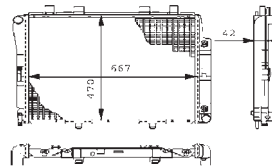

8MK 376 711-161

MERCEDES-BENZS-CLASS (W140)