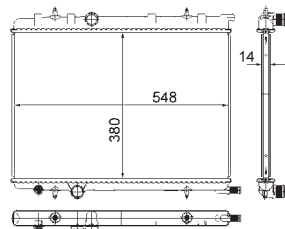

8MK 376 718-051

CITROËN BERLINGO (B9), BERLINGO (MF),
BERLINGO Box (B9), BERLINGO Box (M_), C4
Coupe (LA_), C4 I (LC_), C4 Saloon, XSARA (N1),
XSARA Break (N2), XSARA Coupe (N0)
PEUGEOT (DF-PSA) 308 Saloon
PEUGEOT 307 (3A/C), 307 Break (3E), 307 CC (3B),
307 SW (3H), 308 (4A_, 4C_), 308 SW,
PARTNER Box (5), PARTNER Box,
PARTNER CombiSpace (5F), PARTNER Tepee