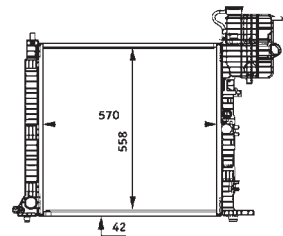

8MK 376 722-051

MERCEDES-BENZV-CLASS (638/2), VITO Box (638), VITO Bus (638)