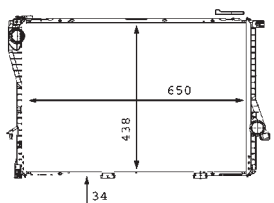

8MK 376 712-481

BMW 5 (E39), 5 Touring (E39), 7 (E38)