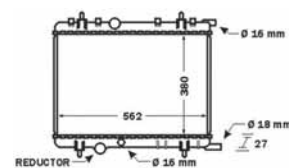

8MK 376 767-091

CITROËN XSARA (N1), XSARA Break (N2), XSARA Coupe (N0), XSARA PICASSO (N68), PEUGEOT 307 (3A/C), 307 Break (3E), 307 CC (3B), 307 SW (3H)