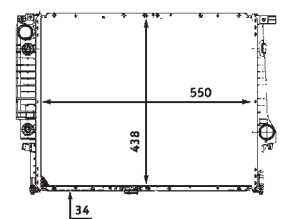

8MK 376 713-251

BMW 3 (E36), 3 Convertible (E36), 3 Coupe (E36)