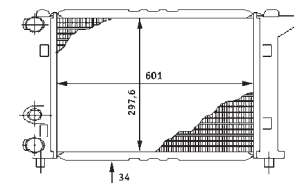

8MK 376 706-311

SEAT IBIZA I (021A), MALAGA (023A), RONDA (022A)