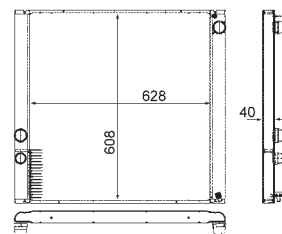

8MK 376 745-721

LAND ROVER RANGE ROVER III (LM)