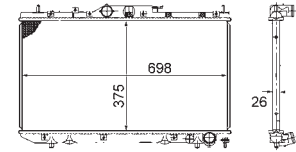

8MK 376 781-051

TOYOTA AVENSIS (T22), AVENSIS Liftback (T22), AVENSIS Station Wagon (T22)