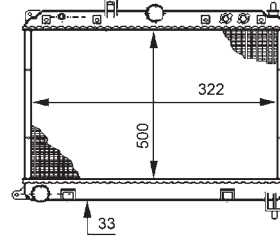

8MK 376 708-581

ROVER 600 (RH)