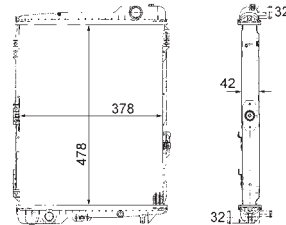

8MK 376 711-274
AUDI 80 (8C, B4), 80 Avant (8C, B4), 90 (89, 89Q, 8A, B3), CABRIOLET (8G7, B4), COUPE (89, 8B)

8MK 376 711-334
MERCEDES-BENZ190 (W201), COUPE (C124), KOMBI Estate (S124), Saloon (W124)