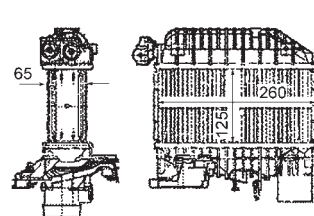

8ML 376 760-651

TOYOTA AVENSIS (_T22_), AVENSIS Liftback (_T22_), AVENSIS
Station Wagon (_T22_), AVENSIS VERSO (_CLM2_, _ACM2_)