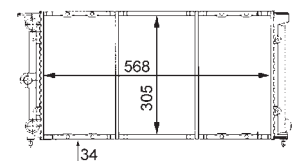

8MK 376 722-631

VW PASSAT (32B), PASSAT Saloon (32B), PASSAT Variant (32B), SANTANA (32B)