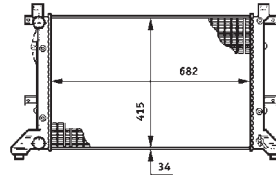

8MK 376 719-704

VW LT 28-35 II Bus (2DB, 2DE, 2DK), LT 28-46 II Box (2DA, 2DD, 2DH), LT 28-46 II Platform/Chassis (2DC, 2DF, 2DG, 2DL, 2DM)