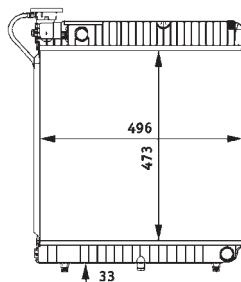

8MK 376 721-361
MERCEDES-BENZT1 Box (601), T1 Box (602), T1
Bus (601), T1 Bus (602), T1 Platform/Chassis (601),
T1 Platform/Chassis (602), T1/TN Box Body / Estate,
T1/TN Platform/Chassis