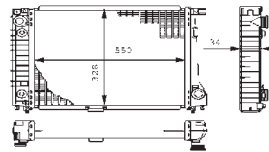

8MK 376 710-781

BMW 5 (E34), 7 (E32), Z1