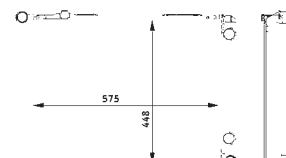

8MK 376 711-534
MERCEDES-BENZ190 (W201)