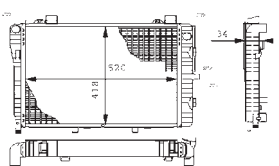

Kühlmittelkühler
Coolant radiators
Radiateurs de liquide de refroidissement
Radiadores
Radiatore del liquido di raffreddamento

Radiateurs
Радиаторы
Motor su radyatörleri
Chłodnice