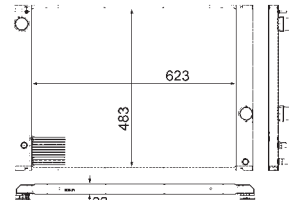

8MK 376 780-661

BMW 7 (E65, E66, E67)