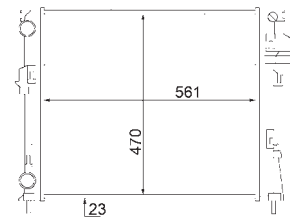

8MK 376 771-761

NISSAN PRIMASTAR Box (X83), PRIMASTAR Bus
(X83)
OPEL VIVARO Box (F7), VIVARO Combi (J7),
VIVARO Platform/Chassis (E7)
RENAULT TRAFIC II Box (FL), TRAFIC II Bus (JL),
TRAFIC II Platform/Chassis (EL)
VAUXHALL VIVARO Box (F7), VIVARO Combi (J7)