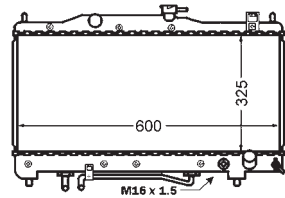

8MK 376 773-271
TOYOTA AVENSIS (T22_), AVENSIS Liftback (T22_), AVENSIS Station Wagon (T22_)