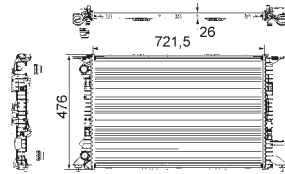

8MK 376 745-581

AUDI A4 (8K2, B8), A4 Allroad (8KH, B8), A4 Avant (8K5, B8), A5 (8T3), A5 Convertible (8F7), A5 Sportback (8TA), A6 (4G2, C7, 4GC), A6 Avant (4G5, C7, 4GD), Q3 (8U), Q5 (8R)