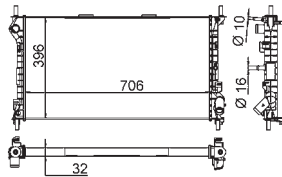

8MK 376 756-581

FORD TOURNEO CONNECT, TRANSIT CONNECT
(P65_, P70_, P80_)