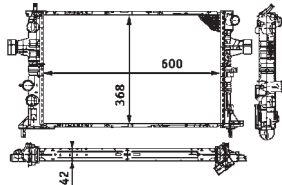

8MK 376 713-004

OPEL ASTRA G Box (F70), ASTRA G Estate (F35_), ASTRA G Hatchback (F48_, F08_), ASTRA G Saloon (F69_), ZAFIRA A (F75_)
VAUXHALL ASTRA Mk IV (G) Estate, ASTRA Mk IV (G) Hatchback, ASTRA Mk IV (G) Saloon, ZAFIRA Mk I (A) (F75)