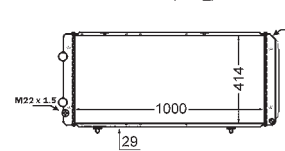

8MK 376 766-751

CITROËN JUMPER Box (230L), JUMPER Bus (230P), JUMPER Platform/Chassis (230), FIAT DUCATO Box (230L), DUCATO Bus (230), DUCATO Platform/Chassis (230), PEUGEOT BOXER Box (230L), BOXER Bus (230P), BOXER Platform/Chassis (ZCT_)