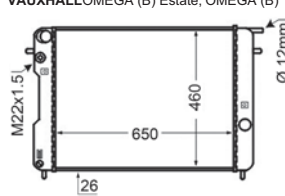

8MK 376 704-751

OPEL OMEGA B (25_, 26_, 27_), OMEGA B Estate
(21_, 22_, 23_)
VAUXHALL OMEGA (B) Estate, OMEGA (B)