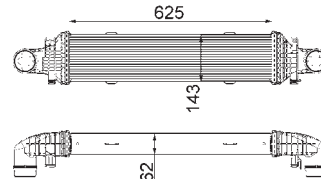

8ML 376 777-101

MERCEDES-BENZ C-CLASS (W204), C-CLASS Coupe (C204), C-CLASS T-Model (S204), CLS (C218), E-CLASS (W212), E-CLASS Convertible (A207), E-CLASS Coupe (C207), E-CLASS T-Model (S212), GLK-CLASS (X204)