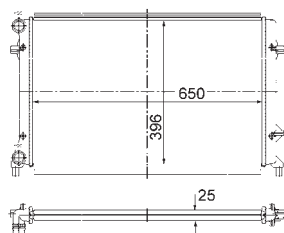

8MK 376 781-091

AUDI A3 (8P1), A3 Convertible (8P7), A3 Sportback (8PA)
SEAT ALTEA (5P1), ALTEA XL (5P5, 5P8), LEON (1P1), TOLEDO III (5P2)
SKODA OCTAVIA (1Z3), OCTAVIA Combi (1Z5)
VW (FAW) CADDY Box, SAGITAR
VW (SWW) TOURAN MPV
VW CADDY III Box (2KA, 2KH, 2CA, 2CH), CADDY III Estate (2KB, 2KJ, 2CB, 2CJ), EOS (1F7, 1F8), GOLF IV Variant (1J5), GOLF PLUS (5M1, 521), GOLF V (1K1), GOLF V Variant (1K5), GOLF VI (5K1), GOLF VI Variant (AJ5), JETTA III (1K2), PASSAT (3C2), TOURAN (1T1, 1T2)