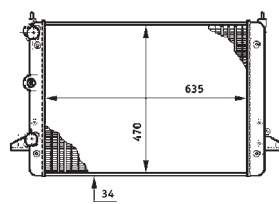

8MK 376 720-501

FORD GALAXY (WGR)
SEAT ALHAMBRA (7V8, 7V9)
VW SHARAN (7M8, 7M9, 7M6)