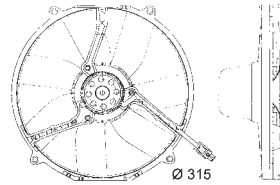

Ø 300

8EW 351 034-771

MERCEDES-BENZS-CLASS (W140), S-CLASS Coupe (C140), SL (R129)