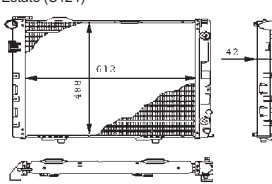

8MK 376 711-101

MERCEDES-BENZE-CLASS (W124), E-CLASS Estate (S124)