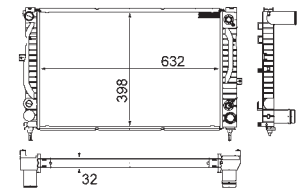

8MK 376 766-141
AUDI A4 (8D2, B5), A4 Avant (8D5, B5)