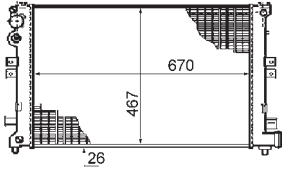

8MK 376 708-524

CITROËN EVASION (22, U6), JUMPY (U6U), JUMPY Box (BS, BT, BY, BZ, JUMPY Platform/Chassis (BU, BV, BW, BX))
FIAT SCUDO Box (220L), SCUDO Combinato (220P), ULYSSE (179AX), ULYSSE (220)
LANCIA ZETA (220)
PEUGEOT 806 (221), EXPERT (224), EXPERT Box (222), EXPERT Platform/Chassis (223)