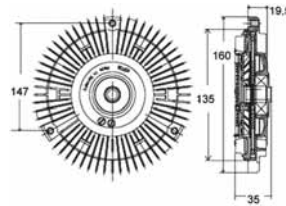

8MV 376 758-441

MERCEDES-BENZSPRINTER 2-t Box (901, 902), SPRINTER 2-t Bus (901, 902), SPRINTER 2-t Platform/
Chassis (901, 902), SPRINTER 3-t Box (903), SPRINTER 3-t Bus (903), SPRINTER 3-t Platform/Chassis (903),
SPRINTER 4-t Box (904), SPRINTER 4-t Bus (904), SPRINTER 4-t Platform/Chassis (904), V-CLASS (638/2),
VITO Box (638), VITO Bus (638)