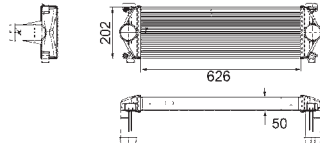

8ML 376 756-121

RENAULT TRUCKS MASCOTT Box Body / Estate, MASCOTT Platform/Chassis