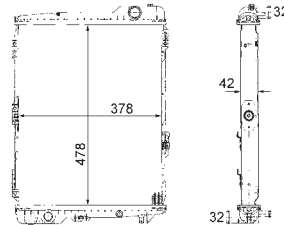

8MK 376 711-271
AUDI 80 (8C, B4), 80 Avant (8C, B4), 90 (89, 89Q, 8A, B3), CABRIOLET (8G7, B4), COUPE (89, 8B)

8MK 376 711-314
MERCEDES-BENZ190 (W201), CABRIOLET (A124), COUPE (C124), KOMBI Estate (S124), Saloon (W124)