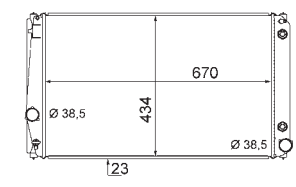

8MK 376 783-611

TOYOTA PREVIA III (ACR5 , GSR5), RAV 4 III (ACA3 , ACE , ALA3 , GSA3 , ZSA3)