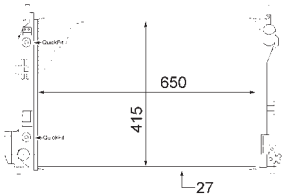

8MK 376 771-211
HOLDEN VECTRA Hatchback (ZC), VECTRA Saloon (ZC) OPEL SIGNUM, VECTRA C Estate, VECTRA C GTS, VECTRA C VAUXHALL SIGNUM, VECTRA Mk II (C) Estate, VECTRA Mk II (C) GTS, VECTRA Mk II (C)