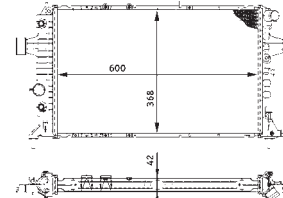

8MK 376 713-011

OPEL ASTRA G Convertible (F67), ASTRA G Coupe (F07_), ASTRA G Estate (F35_), ASTRA G Hatchback (F48_, F08_), ASTRA G Saloon (F69_), ZAFIRA A (F75_)
VAUXHALL ASTRA Mk IV (G) Estate, ASTRA Mk IV (G) Hatchback, ASTRA Mk IV (G) Saloon, ASTRAVAN Mk IV (G), ZAFIRA Mk I (A) (F75)