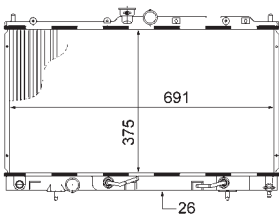

8MK 376 770-321
MITSUBISHI LANCER Estate (CS_W), LANCER Saloon (CS_A, CT0)