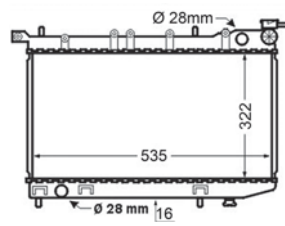

8MK 376 704-691

NISSAN 100 NX (B13), SUNNY III (N14), SUNNY III
Hatchback (N14), SUNNY III Liftback (N14)