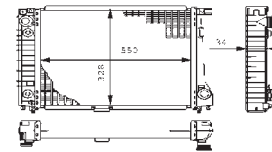

8MK 376 710-784

BMW 5 (E34), 7 (E32), Z1