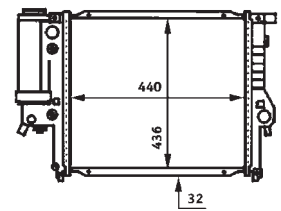

8MK 376 713-174

BMW 3 (E30), 3 Convertible (E30), 3 Touring (E30)