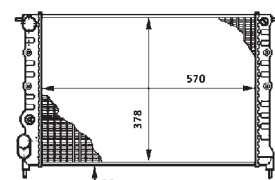

8MK 376 720-441
RENAULT 19 II (B/C53_), 19 II Cabriolet (D53_, 853_), 19 II Chamade (L53_)