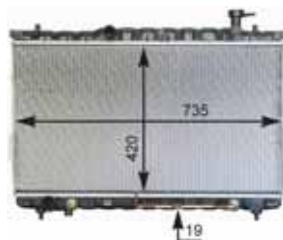

8MK 376 762-341
HYUNDAISANTA FÉ I (SM), SONATA IV (EF)