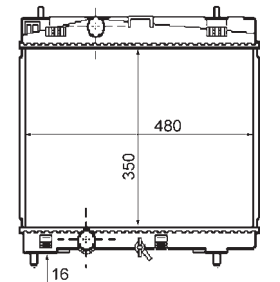

8MK 376 790-061

TOYOTA VIOS/YARIS Saloon (ZSP9_, NCP9_), YARIS (NHP13_, NSP13_, NCP13_, KSP13_, NLP13_), YARIS (SCP9_, NSP9_, KSP9_, NCP9_, ZSP9_)