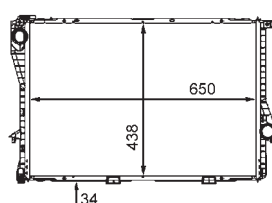

8MK 376 712-494

BMW 5 (E39), 5 Touring (E39), 7 (E38)