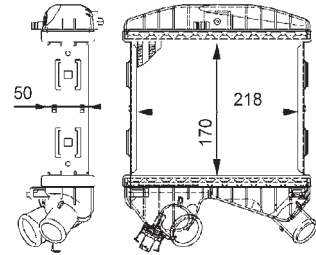

8ML 376 723-461

SMART CABRIO (450), CITY-COUPÉ (450), FORTWO Cabrio (450), FORTWO Coupe (450)