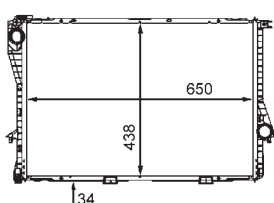

8MK 376 712-491

BMW 5 (E39), 5 Touring (E39), 7 (E38)