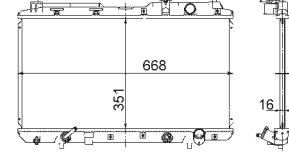

8MK 376 724-504
IVECO DAILY II Box Body / Estate, DAILY II Platform/
Chassis

8MK 376 724-511
HONDA ACCORD V (CC, CD), ACCORD V (CE, CF),
PRELUDE V (BB)

8MK 376 724-531
HONDA CR-V I (RD)

8MK 376 724-541
FORD MONDEO I (GBP), MONDEO I Estate (BNP),
MONDEO I Saloon (GBP), MONDEO II (BAP),
MONDEO II Estate (BNP), MONDEO II Saloon (BFP)