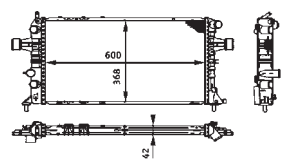

8MK 376 713-024

OPEL ASTRA G Box (F70), ASTRA G Estate (F35_), ASTRA G Hatchback (F48_, F08_), ASTRA G Saloon (F69_)
VAUXHALL ASTRA Mk IV (G) Estate, ASTRA Mk IV (G) Hatchback, ASTRA Mk IV (G) Saloon