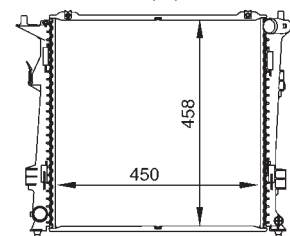

8MK 376 764-461

KIA CEE'D Hatchback (ED)