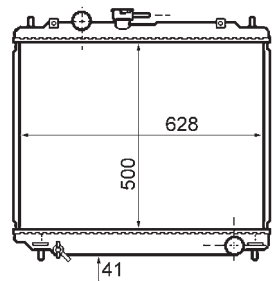

8MK 376 770-151
MITSUBISHI PAJERO II (V3_W, V2_W, V4_W)