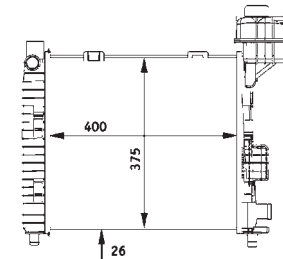

8MK 376 713-031

MERCEDES-BENZ-CLASS (W168)