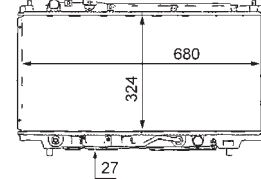

8MK 376 707-771
MAZDA 323 C V (BA), 323 P V (BA), 323 S V (BA)