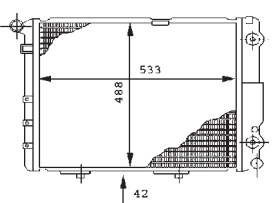

8MK 376 712-441

MERCEDES-BENZ COUPE (C124), KOMBI Estate (S124), Saloon (W124)

8MK 376 712-444

MERCEDES-BENZ COUPE (C124), KOMBI Estate (S124), Saloon (W124)

8MK 376 712-451

MERCEDES-BENZ E-CLASS (W124), E-CLASS Estate (S124)