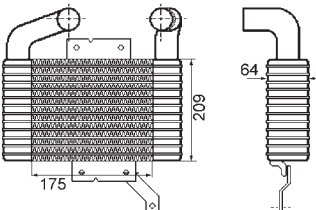

8ML 376 756-571

MAZDA 626 V (GF), 626 V Hatchback (GF), 626 V Station Wagon (GW)