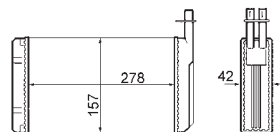

8FH 351 308-661

SAAB 9000 Hatchback, 9000