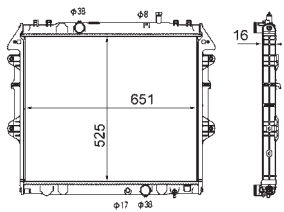

8MK 376 790-181
TOYOTA FORTUNER Closed Off-Road Vehicle (TGN6_, KUN6_, GGN6_, TGN5_, HILUX III Pickup (TGN1_, GGN2_, GGN1_, KUN2_, KUN1_), KIANG INNOVA (_TGN4_, KUN4_)