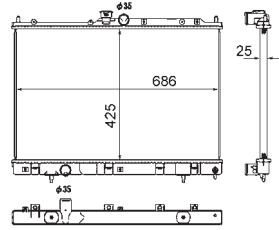

8MK 376 790-361
MITSUBISHI OUTLANDER I (CU_W)