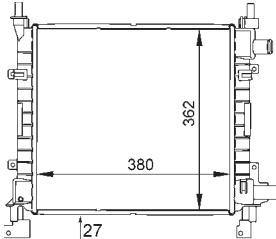

8MK 376 720-261
FORD FIESTA IV (JA_, JB_)
MAZDA 121 III (JASM, JBMS)

8MK 376 720-271
FORD AUSTRALIA KA Hatchback (TA, TB)
FORD KA (RB_)

8MK 376 720-291
FORD AUSTRALIA FOCUS Hatchback (LR), FOCUS Saloon (LR)
FORD FOCUS (DAW, DBW), FOCUS Estate (DNW), FOCUS Saloon (DFW)