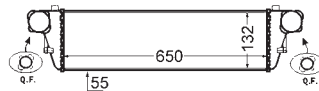

8ML 376 776-351

MERCEDES-BENZ C-CLASS (W203), C-CLASS Coupe (CL203),
C-CLASS T-Model (S203), CLC-CLASS (CL203), CLK (C209), CLK
Convertible (A209), SLK (R171)