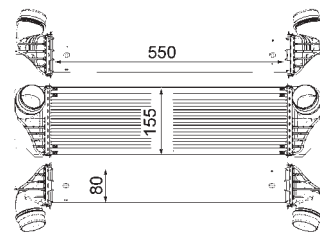

8ML 376 746-401

BMW 5 (F10, F18), 5 Gran Turismo (F07), 5 Touring (F11), 7 (F01, F02, F03, F04)