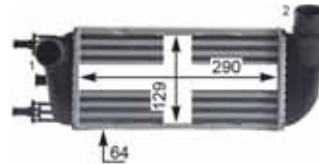

8ML 376 900-421

FIAT 500 (312), 500 C (312)