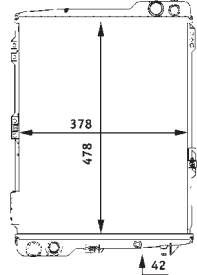

8MK 376 711-281
AUDI 80 (8C, B4), 80 Avant (8C, B4), 90 (89, 89Q, 8A, B3), CABRIOLET (8G7, B4), COUPE (89, 8B)

8MK 376 711-361
MERCEDES-BENZCABRIOLET (A124), COUPE (C124), E-CLASS (W124), E-CLASS Convertible (A124), E-CLASS Coupe (C124), E-CLASS Estate (S124), KOMBI Estate (S124), Saloon (W124)