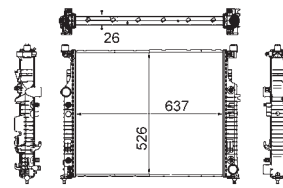

8MK 376 781-571

MERCEDES-BENZ M-CLASS (W164), R-CLASS (W251, V251)