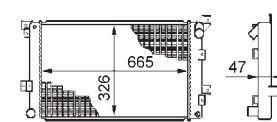

8MK 376 708-511

CHRYSLER VOYAGER III (GS)