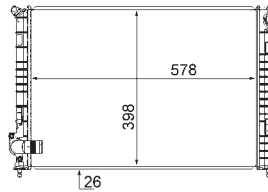

8MK 376 749-501
MINI MINI (R50, R53), MINI Convertible (R52)