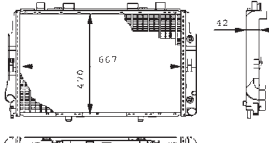

8MK 376 711-174

MERCEDES-BENZS-CLASS (W140), S-CLASS Coupe (C140)