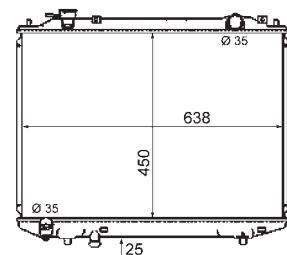

8MK 376 787-101

FORD AUSTRALIA RANGER Pickup (PJ)
FORD RANGER (ER, EQ), RANGER (ES, ET)
MAZDA B-SERIE (UF), B-SERIE Platform/Chassis (UF)