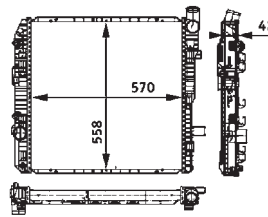

8MK 376 721-111
MERCEDES-BENZVARIO Box Body / Estate, VARIO
Dumptruck, VARIO Platform/Chassis