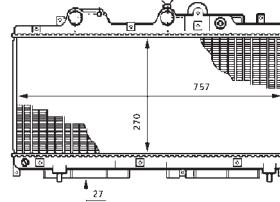

8MK 376 708-731

FIAT PUNTO (176), PUNTO Van (176L)