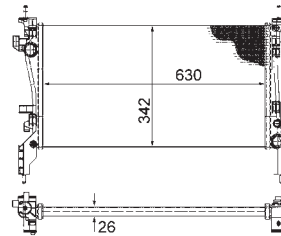

8MK 376 754-551
HYUNDAI ACCENT III (MC), ACCENT III Saloon (MC)

8MK 376 754-561
CITROËN NEMO Box (AA_), NEMO Estate
FIAT FIORINO Box Body / Estate (225), QUBO (225)
PEUGEOT BIPPER (AA_), BIPPER Tepee

8MK 376 754-564
CITROËN NEMO Box (AA_), NEMO Estate
FIAT FIORINO Box Body / Estate (225), QUBO (225)
PEUGEOT BIPPER (AA_), BIPPER Tepee