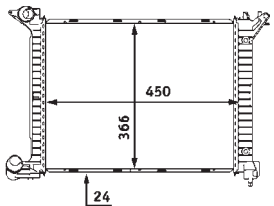

8MK 376 718-351

TOYOTA CARINA E (_T19_), CARINA E Saloon (_T19_), CARINA E Sportswagon (_T19_)

8MK 376 718-361

MAZDA 121 II (DB)

8MK 376 718-371

TOYOTA CARINA E (_T19_), CARINA E Saloon (_T19_), CARINA E Sportswagon (_T19_)