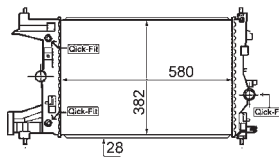

8MK 376 910-351

OPEL ASTRA J Saloon, ASTRA J Sports Tourer, ASTRA J