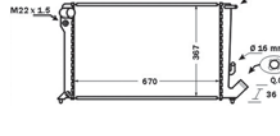

8MK 376 724-711
CITROËN XSARA (N1), XSARA Break (N2), XSARA
Coupe (N0)