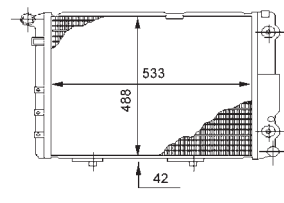

8MK 376 712-464

MERCEDES-BENZ E-CLASS (W124), KOMBI Estate (S124), Saloon (W124)