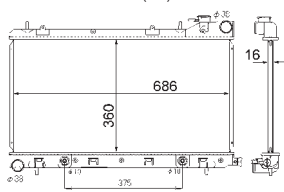

8MK 376 790-271
SUBARU FORESTER (SG)