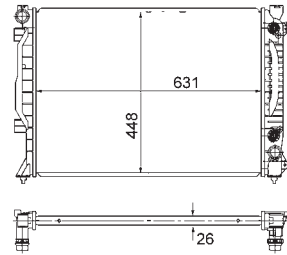

8MK 376 780-691

MERCEDES-BENZ-CLASS (W204), C-CLASS Coupe (C204), C-CLASS T-Model (S204), CLS (C218), E-CLASS (W212), E-CLASS Convertible (A207), E-CLASS Coupe (C207), E-CLASS T-Model (S212), SLK (R172)

8MK 376 781-031

AUDIA6 (4B2, C5), A6 Avant (4B5, C5), ALLROAD (4BH, C5)