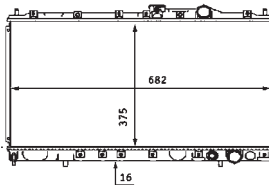

8MK 376 718-391

MITSUBISHI COLT IV (CA_ A), GALANT V (E5_ A, E7_ A, E8_ A), GALANT V Saloon (E5_ A, E7_ A, E8_ A), LANCER V (CB/D_ A), LANCER V Station Wagon (CB_ W, CD_ W)