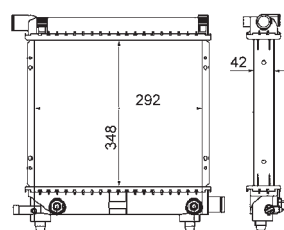

8MK 376 711-401
MERCEDES-BENZSL (R107)