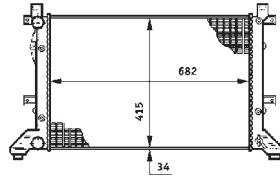

8MK 376 719-701

VW LT 28-35 II Bus (2DB, 2DE, 2DK), LT 28-46 II Box (2DA, 2DD, 2DH), LT 28-46 II Platform/Chassis (2DC, 2DF, 2DG, 2DL, 2DM)