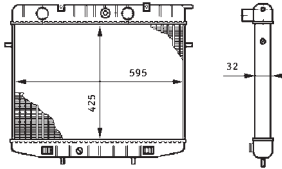

8MK 376 708-601

HOLDEN FRONTERA (UES)
OPEL FRONTERA A (5_MWL4), FRONTERA A Sport (5_SUD2)
VAUXHALL FRONTERA Mk I (A) Sport, FRONTERA Mk I (A)