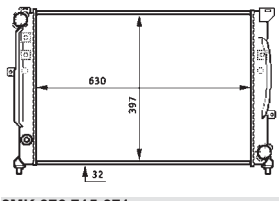

8MK 376 715-334

AUDI (FAW)A6L Saloon (4B5, C5)
AUDI A4 (8D2, B5), A4 Avant (8D5, B5), A6 (4B2, C5), A6 Avant (4B5, C5)
SKODA SUPERB (3U4)
VW (SWW)PASSAT LINGYU Saloon (B5), PASSAT Saloon (B5)
VW PASSAT (3B2), PASSAT (3B3), PASSAT Variant (3B5), PASSAT Variant (3B6)