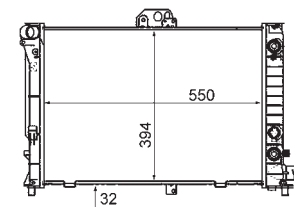

8MK 376 772-361

SAAB 9000