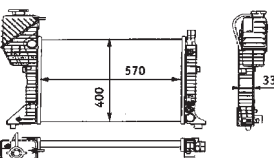

8MK 376 721-351
MERCEDES-BENZSPRINTER 2-t Box (901, 902),
SPRINTER 2-t Bus (901, 902), SPRINTER 2-t
Platform/Chassis (901, 902), SPRINTER 3-t Box (903),
SPRINTER 3-t Bus (903), SPRINTER 3-t Platform/
Chassis (903), SPRINTER 4-t Box (904), SPRINTER
4-t Bus (904), SPRINTER 4-t Platform/Chassis (904)