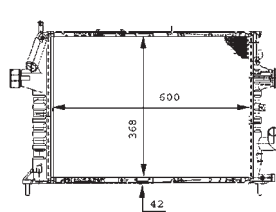

8MK 376 712-604

OPEL ASTRA G Estate (F35_), ASTRA G Hatchback (F48_, F08_), ASTRA G Saloon (F69_)
VAUXHALLASTRA Mk IV (G) Estate,
ASTRA Mk IV (G) Hatchback,
ASTRA Mk IV (G) Saloon, ASTRAMAN Mk IV (G)