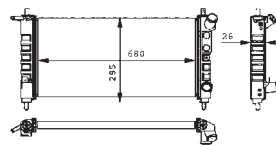

8MK 376 712-701

OPEL CORSA B (73_, 78_, 79_)
VAUXHALLCORSA Mk I (B)