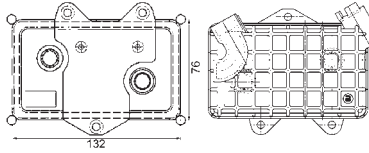

8MO 376 726-041
MERCEDES-BENZ C-CLASS (W202), C-CLASS Estate (S202)