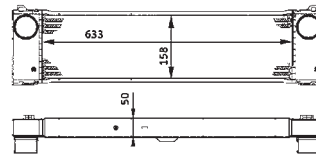

8ML 376 723-531

MERCEDES-BENZ VIANO (W639), VITO / MIXTO Box (W639), VITO Bus (W639)