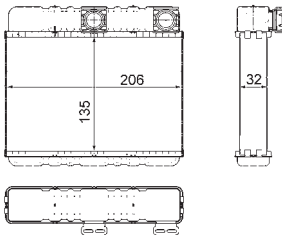

8FH 351 311-331

BMW (BRILLIANCE) 3 SERIES (E46)
BMW 3 (E46), 3 Compact (E46), 3 Convertible (E46), 3 Coupe (E46),
3 Touring (E46), X3 (E83)