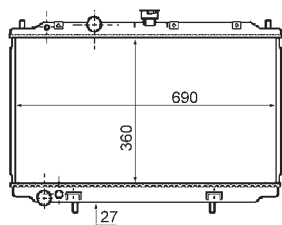

8MK 376 753-711
NISSAN PRIMERA (P12), PRIMERA Estate (WP12), PRIMERA Hatchback (P12)