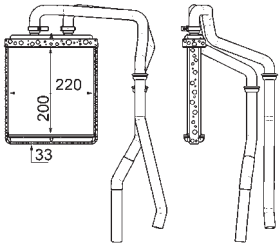

8FH 351 000-151

IVECO DAILY IV Box Body / Estate, DAILY IV Dumptruck, DAILY IV Platform/Chassis