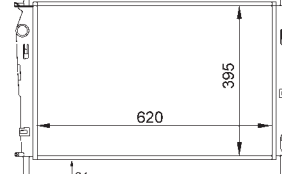

8MK 376 706-641

FORD MONDEO I (GBP), MONDEO I Estate (BNP), MONDEO I Saloon (GBP), MONDEO II (BAP), MONDEO II Estate (BNP), MONDEO II Saloon (BFP)

8MK 376 706-661

FORD ESCORT IV (GAF, AWF, ABFT), ESCORT IV Convertible (ALF), ESCORT IV Estate (AWF, AVF), ORION II (AFF)