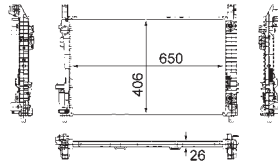

8MK 376 730-564

MERCEDES-BENZA-CLASS (W169), B-CLASS (W245)