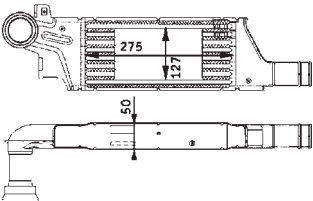

8ML 376 723-281

OPEL COMBO Box Body / Estate, COMBO Tour, CORSA C (F08, F68), CORSA C Box (F08, W5L), TIGRA TwinTop
VAUXHALL COMBO Mk II (C) Box Body / Estate (F25), CORSA Mk II (C) (W5L, F08), CORSAVAN Mk II (C), TIGRA TwinTop