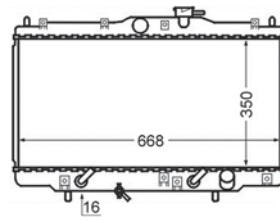

8MK 376 724-504
IVECO DAILY II Box Body / Estate, DAILY II Platform/
Chassis

8MK 376 724-511
HONDA ACCORD V (CC, CD), ACCORD V (CE, CF),
PRELUDE V (BB)

8MK 376 724-531
HONDA CR-V I (RD)

8MK 376 724-541
FORD MONDEO I (GBP), MONDEO I Estate (BNP),
MONDEO I Saloon (GBP), MONDEO II (BAP),
MONDEO II Estate (BNP), MONDEO II Saloon (BFP)