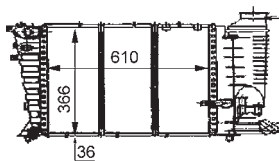

8MK 376 707-281

CITROËN ZX (N2), ZX Break (N2), PEUGEOT 306 (7B, N3, N5), 306 Break (7E, N3, N5), 306 Hatchback (7A, 7C, N3, N5)