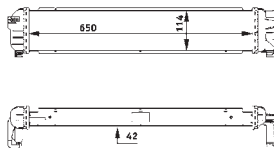

MERCEDES-BENZ C-CLASS (W203), C-CLASS T-Model (S203)