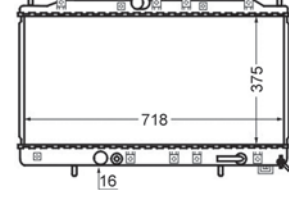

8MK 376 724-681
MITSUBISHI GALANT VI (EA_), GALANT VI Estate
(EA_)