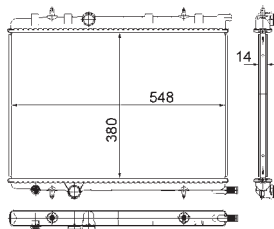

8MK 376 718-054

CITROËN BERLINGO (MF), BERLINGO Box (M_), C4
Coupe (LA_), C4 I (LC_), C4 Saloon, XSARA (N1),
XSARA Box, XSARA Break (N2), XSARA Coupe (N0),
XSARA PICASSO (N68)
PEUGEOT 206 CC (2D), 206 Hatchback (2A/C),
206 Saloon, 206 SW (2E/K), 206 Van, 206+ (T3E),
307 (3A/C), 307 Break (3E), 307 CC (3B), 307 Saloon,
307 SW (3H), PARTNER Box (5),
PARTNER CombiSpace (5F)