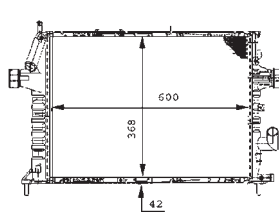

8MK 376 712-601

OPEL ASTRA G Estate (F35_), ASTRA G Hatchback (F48_, F08_), ASTRA G Saloon (F69_)
VAUXHALLASTRA Mk IV (G) Estate,
ASTRA Mk IV (G) Hatchback,
ASTRA Mk IV (G) Saloon, ASTRAMAN Mk IV (G)