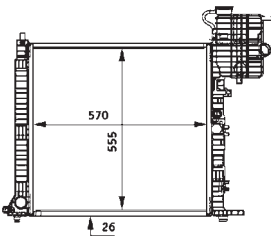

8MK 376 722-031

MERCEDES-BENZV-CLASS (638/2), VITO Box (638), VITO Bus (638)