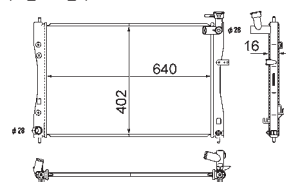

8MK 376 790-321
NISSAN COLT CZC Convertible (RG), COLT VI (Z3_A, Z2_A)