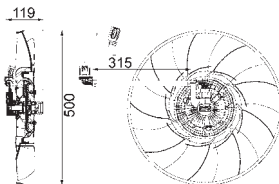

8MV 376 757-521

LAND ROVER RANGE ROVER III (LM), RANGE ROVER SPORT (LS)