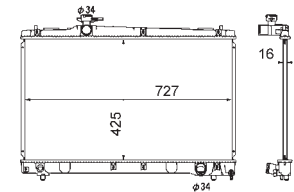

8MK 376 790-171
TOYOTA AVENSIS VERSO (_CLM2_, _ACM2_), NOAH/VOXY (_ZRR7_)