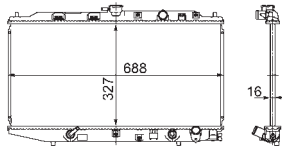

8MK 376 707-651
HONDA CIVIC IV Hatchback (EC, ED, EE), CIVIC IV Saloon (ED)