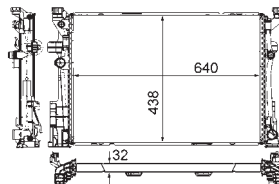

8MK 376 924-041

MERCEDES-BENZA-CLASS (W176), B-CLASS (W246, W242), CLA Coupe (C117)