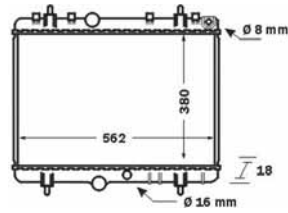

8MK 376 771-391

PEUGEOT 307 (3A/C), 307 Break (3E), 307 SW (3H)