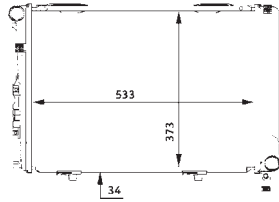

8MK 376 710-654

MERCEDES-BENZE-CLASS (W124), KOMBI Estate (S124), Saloon (W124)