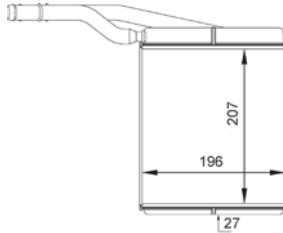

8FH 351 313-091

FORD AUSTRALIA FOCUS Hatchback (LR), FOCUS Saloon (LR)
FORD FOCUS (DAW, DBW), FOCUS Estate (DNW)
FOCUS Saloon (DFW), TRANSIT CONNECT (P65_, P70_, P80_)