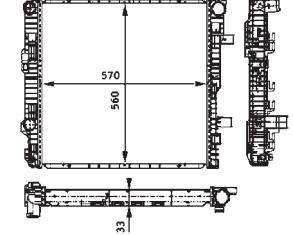

8MK 376 721-131
MERCEDES-BENZVARIO Box Body / Estate