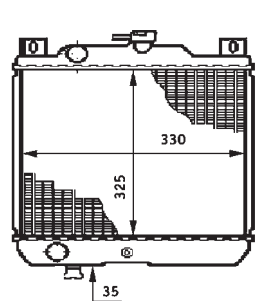

8MK 376 720-671

SUZUKI SWIFT Convertible (SF413), SWIFT II Hatchback (EA, MA), SWIFT II Saloon (AH, AJ)