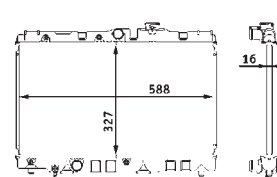

8MK 376 708-101
TOYOTA COROLLA (E9_), COROLLA Compact (E9_), COROLLA Liftback (E9_), COROLLA Station Wagon (E9_)

8MK 376 708-111
MITSUBISHI GALANT IV (E3_A), GALANT IV Saloon (E3_A)

8MK 376 708-121

TOYOTA CARINA E (T19), CARINA E Saloon (T19), CARINA E Sportswagon (T19)