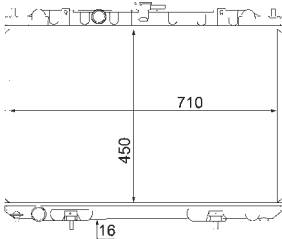

8MK 376 770-761
NISSAN X-TRAIL (T30)