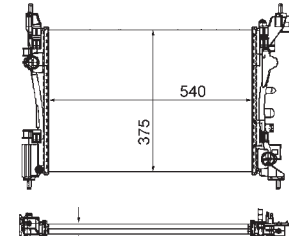

8MK 376 754-711
CITROËN NEMO Box (AA_), NEMO Estate
PEUGEOT BIPPER (AA_), BIPPER Tepee