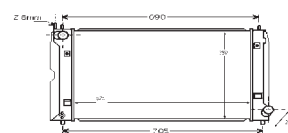

8MK 376 753-741
TOYOTA AVENSIS (T25_), AVENSIS Estate (T25), AVENSIS Estate (ZRT27, ADT27), AVENSIS Saloon (T25), AVENSIS Saloon (ZRT27, ADT27), COROLLA Verso (ZER_, ZZE12_, R1_)

8MK 376 753-751
TOYOTA AVENSIS (T25_), AVENSIS Estate (T25), AVENSIS Saloon (T25), COROLLA Verso (ZER_, ZZE12_, R1_)