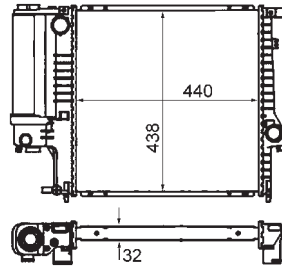

8MK 376 713-124

BMW 3 (E30), 3 (E36), 3 Compact (E36), 3 Convertible (E30), 3 Convertible (E36), 3 Coupe (E36), 3 Touring (E30), 3 Touring (E36), Z3 (E36)