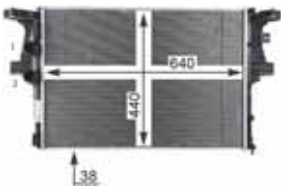

8MK 376 903-601

IVECO DAILY V Box Body / Estate, DAILY V Dumpertruck, DAILY V Platform/Chassis

8MK 376 903-611

IVECO DAILY V Box Body / Estate, DAILY V Dumpertruck, DAILY V Platform/Chassis

8MK 376 910-201