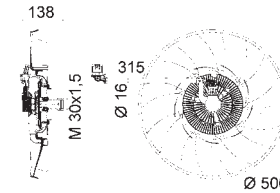

8MV 376 758-241

LAND ROVERDISCOVERY IV (LA), RANGE ROVER SPORT (LS)