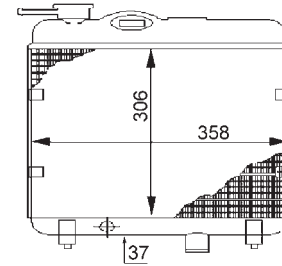

8MK 376 706-301

FIAT PANDA (141A_) SEAT MARBELLA (26), MARBELLA Box (028A), TERRA (24), TERRA Box (024A)