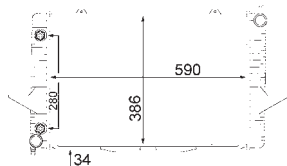

8MK 376 774-201

VOLVO C70 I Convertible, C70 I Coupe, S70 (LS), V70 I (LV), XC70 CROSS COUNTRY