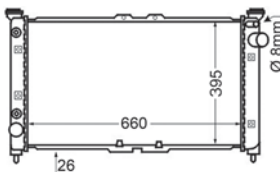

8MK 376 705-591

MAZDAXEDOS 9 (TA)