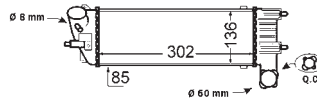

8ML 376 776-231

CITROËN C5 I (DC_), C5 I Break (DE_)
PEUGEOT 406 (8B), 406 Break (8E/F), 406 Coupe (8C), 607 (9D, 9U)