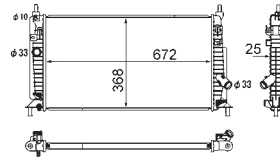

8MK 376 790-411
MAZDA 3 (BL)