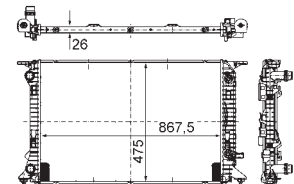

8MK 376 745-631

AUDI (FAW) A4L Saloon (8K2, B8), Q5 Closed Off-Road Vehicle (8R), AUDI A4 (8K2, B8), A4 Allroad (8KH, B8), A4 Avant (8K5, B8), A5 (8T3), A5 Convertible (8F7), A5 Sportback (8TA), Q5 (8R)