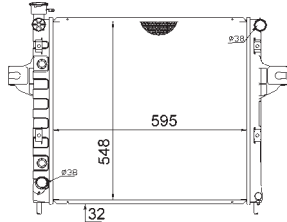

8MK 376 774-251

JEEP GRAND CHEROKEE II (WJ, WG)