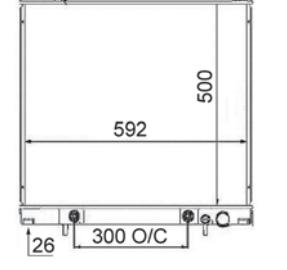

8MK 376 724-761
MITSUBISHI L 400 / SPACE GEAR Bus (PD_W,
PC_W, PA_V, PB_V)