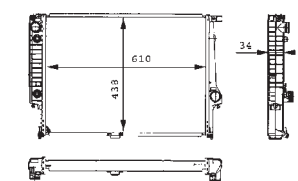

8MK 376 713-074

BMW 5 (E34), 7 (E32)