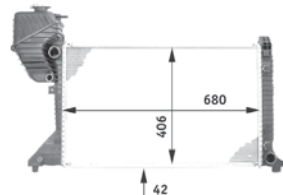

8MK 376 722-001

MERCEDES-BENZSPRINTER 2-t Box (901, 902), SPRINTER 2-t Bus (901, 902), SPRINTER 2-t Platform/Chassis (901, 902), SPRINTER 3-t Box (903), SPRINTER 3-t Bus (903), SPRINTER 3-t Platform/Chassis (903), SPRINTER 4-t Box (904), SPRINTER 4-t Bus (904), SPRINTER 4-t Platform/Chassis (904), SPRINTER 5-t Platform/Chassis (905), SPRINTER Dumpertruck (905)