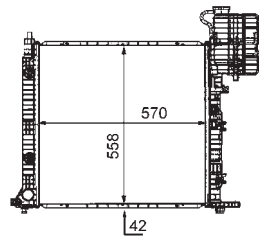

8MK 376 721-411

MERCEDES-BENZV-CLASS (638/2), VITO Box (638), VITO Bus (638)