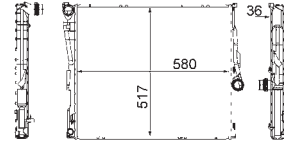

8MK 376 764-771
BMW X3 (E83)