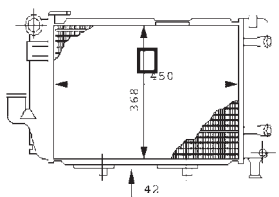

8MK 376 711-521
MERCEDES-BENZS-CLASS (W140)