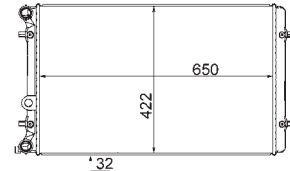

8MK 376 727-791
AUDI TT (8N3), TT Roadster (8N9)
SEAT LEON (1M1), TOLEDO II (1M2)
VW BORA (1J2), BORA Estate (1J6), GOLF IV (1J1), GOLF IV Variant (1J5)