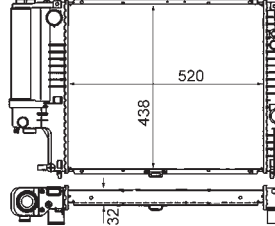

8MK 376 711-131

BMW 5 (E39), 5 Touring (E39)