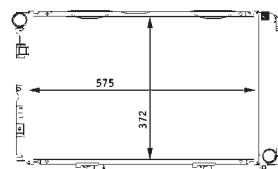

8MK 376 710-591

MERCEDES-BENZ190 (W201)