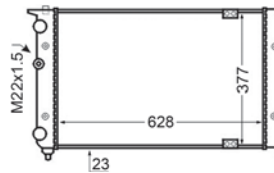

8MK 376 705-561

SEAT CORDOBA (6K1, 6K2), CORDOBA Vario (6K5),
IBIZA II (6K1)
VW CADDY II Box (9K9A), CADDY II Estate (9K9B),
POLO CLASSIC (6KV2), POLO Variant (6KV5)