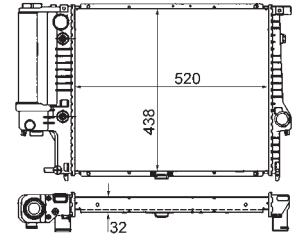

8MK 376 713-104

BMW 5 (E34), 5 Touring (E34)