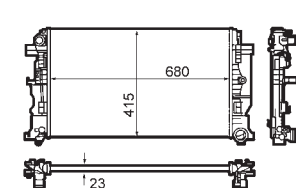

8MK 376 782-051

VW CRAFTER 30-35 Bus (2E), CRAFTER 30-50 Box (2E), CRAFTER 30-50 Platform/Chassis (2F)