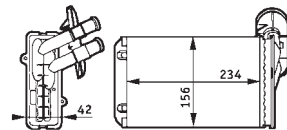

8FH 351 311-041

AUDI A3 (8L1), SEAT AROSA (6H), CORDOBA (6K1, 6K2), CORDOBA (6K2), CORDOBA Vario (6K5), IBIZA II (6K1), IBIZA III (6K1), INCA (6K9), TOLEDO I (1L), SKODA OCTAVIA (1U2), OCTAVIA Combi (1U5), VW CADDY II Box (9K9A), CORRADO (53I), GOLF II (19E, 1G1), GOLF III (1H1), GOLF III Cabriolet (1E7), GOLF III Variant (1H5), GOLF IV (1J1), GOLF IV Cabriolet (1E7), GOLF IV Variant (1J5), JETTA II (19E, 1G2, 165), LUPO (6X1, 6E1), NEW BEETLE (9C1, 1C1), NEW BEETLE Convertible (1Y7), PASSAT (3A2, 35I), PASSAT Variant (3A5, 35I), POLO (6N1), POLO (6N2), POLO Box (6NF), POLO CLASSIC (6KV2), POLO Variant (6KV5), SANTANA, VENTO (1H2)