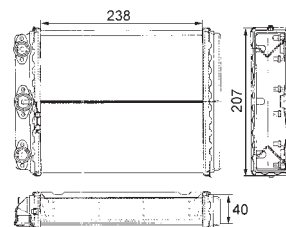

8FH 351 311-611

MERCEDES-BENZ COUPE (C124), KOMBI Estate (S124), Saloon (W124)