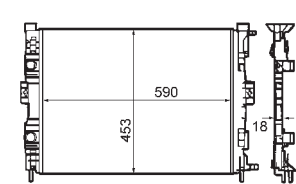

8MK 376 781-134

RENAULT GRAND SCÉNIC II (JM0/1), MEGANE II (BM0/1 , CM0/1), MEGANE II Coupé-Cabriolet (EM0/1), MEGANE II Estate (KM0/1), MEGANE II Saloon (LM0/1), SCÉNIC II (JM0/1)