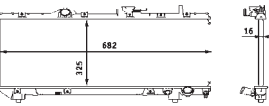

8MK 376 718-351

TOYOTA CARINA E (_T19_), CARINA E Saloon (_T19_), CARINA E Sportswagon (_T19_)

8MK 376 718-361

MAZDA 121 II (DB)

8MK 376 718-371

TOYOTA CARINA E (_T19_), CARINA E Saloon (_T19_), CARINA E Sportswagon (_T19_)