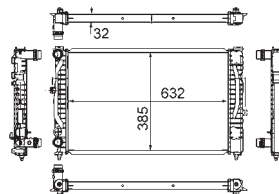

8MK 376 720-591

AUDI (FAW) A6L Saloon (4F2, C6)
AUDI A4 (8D2, B5), A4 Avant (8D5, B5), A6 (4B2, C5), A6 Avant (4B5, C5)
SKODA SUPERB (3U4)
VW (SVW) PASSAT LINGYU Saloon (B5), PASSAT Saloon (B5)
VW PASSAT (3B2), PASSAT (3B3), PASSAT Variant (3B5), PASSAT Variant (3B6)