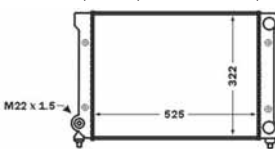

8MK 376 773-721
VW PASSAT (3A2, 351), PASSAT Variant (3A5, 351)