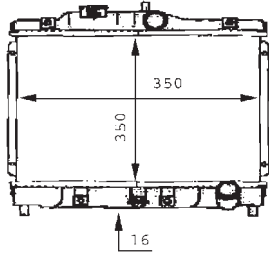

8MK 376 706-691

HONDA CIVIC V Hatchback (EG), CIVIC V Saloon (EG, EH)