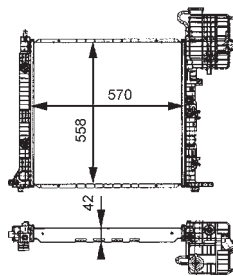

8MK 376 721-391

MERCEDES-BENZV-CLASS (638/2), VITO Box (638), VITO Bus (638)