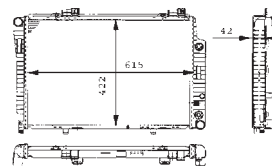

8MK 376 711-191

MERCEDES-BENZC-CLASS (W202), C-CLASS Estate (S202), E-CLASS (W210), E-CLASS Estate (S210), SLK (R170)