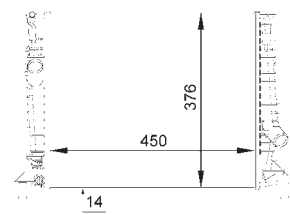

8MK 376 764-271

FORD C-MAX (DM2), FOCUS C-MAX, FOCUS II (DA_), FOCUS II Estate (DA_), FOCUS II Saloon (DA_)