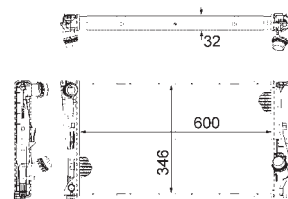

8MK 376 754-001
BMW 1 (E81), 1 (E87), 1 Convertible (E88), 1 Coupe (E82), 3 (E90), 3 Convertible (E93), 3 Coupe (E92), 3 Touring (E91), X1 (E84)