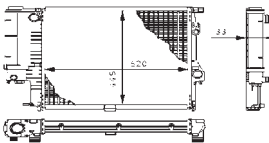

8MK 376 711-121

BMW 5 (E39)