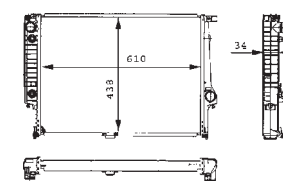

8MK 376 713-071

BMW 5 (E34), 7 (E32)