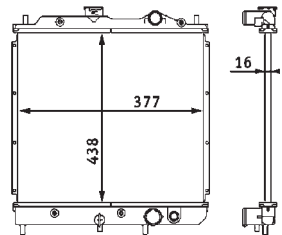

8MK 376 708-091
MITSUBISHI COLT III (C5_A), LANCER III (C1_A, C6_A), LANCER IV (C6_A, C7_A), LANCER IV Saloon (C6_A)