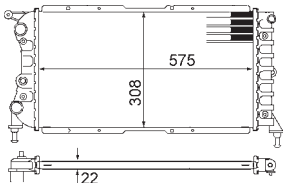

8MK 376 767-511

FIAT PUNTO (176)