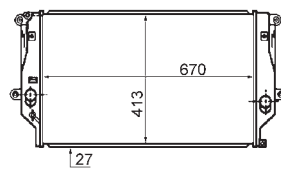

8MK 376 753-761
TOYOTA RAV 4 III (ACA3_, ACE_, ALA3_, GSA3_, ZSA3_)