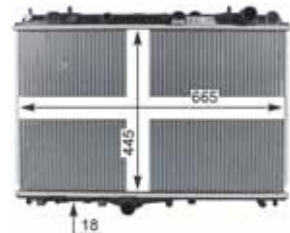

8MK 376 774-131

VOLVO S40 I (VS), V40 Estate (VW)