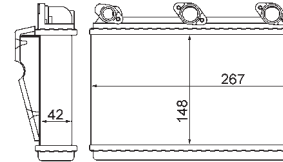

8FH 351 000-521

BMW 5 (E34), 5 Touring (E34), 7 (E32), 8 (E31)