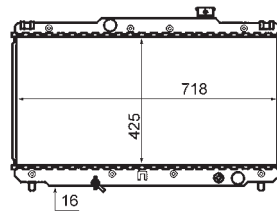

8MK 376 707-511
TOYOTA CAMRY (CV1_, XV1_, V1_), CAMRY (CV2_, XV2_), CAMRY Station Wagon (XV1_, CV1_, V10)