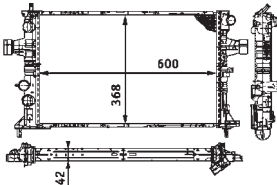

8MK 376 713-001

OPEL ASTRA G Box (F70), ASTRA G Estate (F35_), ASTRA G Hatchback (F48_, F08_), ASTRA G Saloon (F69_), ZAFIRA A (F75_)
VAUXHALL ASTRA Mk IV (G) Estate, ASTRA Mk IV (G) Hatchback, ASTRA Mk IV (G) Saloon, ZAFIRA Mk I (A) (F75)