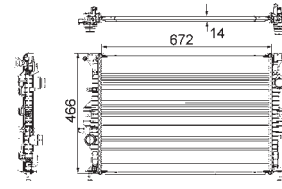

FORD MONDEO IV (BA7), MONDEO IV Saloon (BA7), MONDEO IV Turnier (BA7)

8MK 376 745-594

FORD MONDEO IV (BA7), MONDEO IV Saloon (BA7), MONDEO IV Turnier (BA7)

8MK 376 745-601

FORD AUSTRALIA MONDEO Hatchback (MA, MB, MC), MONDEO Saloon (MA, MB), FORD MONDEO IV (BA7), MONDEO IV Saloon (BA7), MONDEO IV Turnier (BA7)