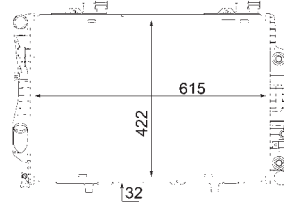

8MK 376 711-234
MERCEDES-BENZC-CLASS (W202)