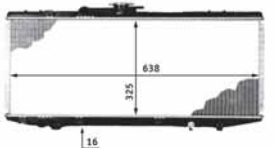

8MK 376 718-381

TOYOTA STARLET (_P8_)