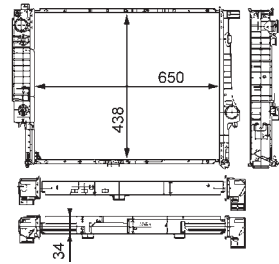

8MK 376 910-271

BMW 5 (E34), 5 Touring (E34), 7 (E32)