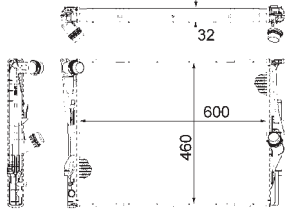

8MK 376 754-044

BMW (BRILLIANCE)X1 (E84)
BMW 1 (E81), 1 (E87), 1 Convertible (E88), 3 (E90),
3 Touring (E91), X1 (E84)