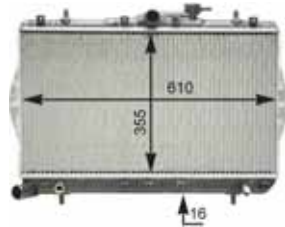

8MK 376 762-041
HYUNDAI ACCENT I (X-3), ACCENT Saloon (X-3)