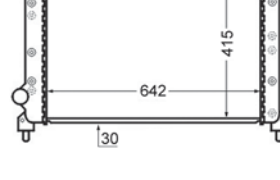

8MK 376 724-791
FIAT DOBLO (119), DOBLO Cargo (223)