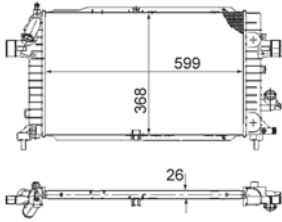

8MK 376 745-791
HOLDEN ASTRA (AH)
OPEL ASTRA H (L48), ASTRA H Box (L70),
ASTRA H Estate (L35), ASTRA H GTC (L08),
ASTRA H Saloon (L69), ASTRA H TwinTop (L67)
VAUXHALL ASTRA Mk V (H) Estate,
ASTRA Mk V (H) Hatchback,
ASTRA Mk V (H) Sport Hatch,
ASTRA TwinTop Mk V (H), ASTRAVAN Mk V (H)