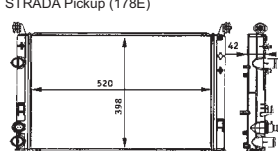

8MK 376 720-574

FIAT PALIO (178BX), PALIO Weekend (178DX), STRADA Pickup (178E)