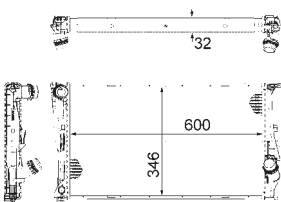

8MK 376 754-004
BMW 1 (E81), 1 (E87), 1 Convertible (E88), 1 Coupe (E82), 3 (E90), 3 Convertible (E93), 3 Coupe (E92), 3 Touring (E91), X1 (E84)