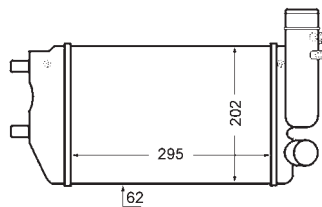

8ML 376 727-531

IVECO DAILY II Box Body / Estate, DAILY II Platform/Chassis

8ML 376 727-571

CITROËN JUMPER Box (230L), JUMPER Bus (230P), JUMPER Platform/Chassis (230)
FIAT DUCATO Box (230L), DUCATO Box (244), DUCATO Bus (230), DUCATO Bus (244, Z,), DUCATO Platform/Chassis (230), DUCATO Platform/Chassis (244)
PEUGEOT BOXER Box (230L), BOXER Bus (230P), BOXER Platform/Chassis (ZCT_)