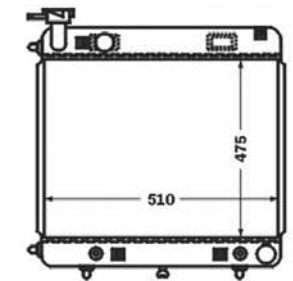

8MK 376 721-371
MERCEDES-BENZT1 Box (601), T1 Bus (601)