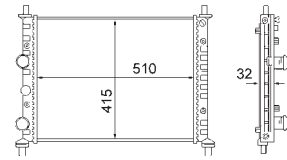

8MK 376 781-101

FIAT BRAVO I (182), MULTIPLA (186)