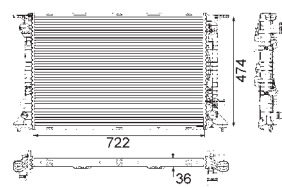

8MK 376 745-651

AUDI A4 (8K2, B8), A4 Allroad (8KH, B8), A4 Avant (8K5, B8), A5 (8T3), A5 Convertible (8F7), A5 Sportback (8TA), Q5 (8R), PORSCHE MACAN