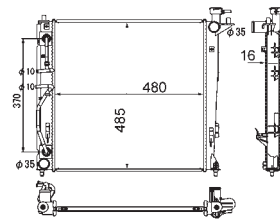

8MK 376 790-451
HYUNDAI ix35 (LM, EL, ELH)
KIA SPORTAGE (SL)