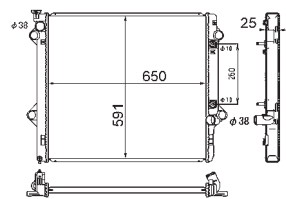

8MK 376 790-191
TOYOTA LAND CRUISER (KDJ12_, GRJ12_)