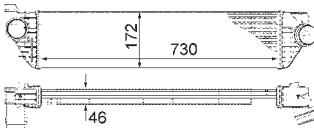

8ML 376 787-411

RENAULT MASTER III Box (FV), MASTER III Bus (JV), MASTER III Platform/Chassis (EV, HV, UV)