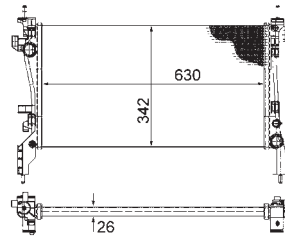

8MK 376 754-551
HYUNDAI ACCENT III (MC), ACCENT III Saloon (MC)

8MK 376 754-561
CITROËN NEMO Box (AA_), NEMO Estate
FIAT FIORINO Box Body / Estate (225), QUBO (225)
PEUGEOT BIPPER (AA_), BIPPER Tepee

8MK 376 754-564
CITROËN NEMO Box (AA_), NEMO Estate
FIAT FIORINO Box Body / Estate (225), QUBO (225)
PEUGEOT BIPPER (AA_), BIPPER Tepee