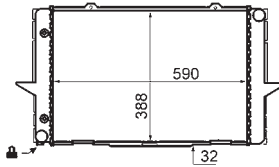

8MK 376 706-741

VOLVO 850 (LS), 850 Estate (LW), C70 I Coupe, S70 (LS), V70 I (LV)