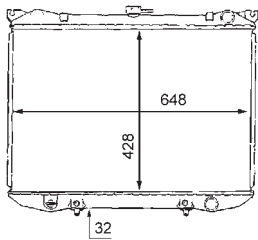

8MK 376 707-751
NISSAN NAVARA Platform/Chassis (D21), PICK UP (D21), TERRANO I (WD21)