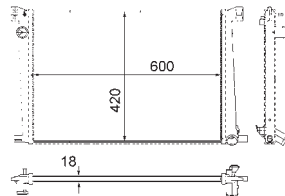

Kühlmittelkühler
Coolant radiators
Radiateurs de liquide de refroidissement
Radiadores
Radiatore del liquido di raffreddamento

Radiateurs
Радиаторы
Motor su radyatörleri
Chłodnice