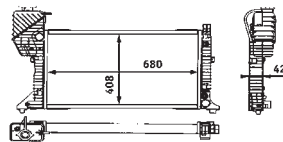

8MK 376 721-444