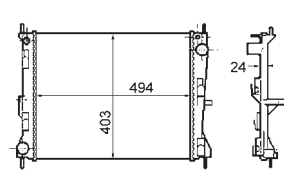

8MK 376 781-161

NISSAN MICRA III (K12), NOTE (E11)
RENAULT CLIO Grandtour (KR0/1), CLIO III (BR0/1, CR0/1), MODUS / GRAND MODUS (FJ/P0)