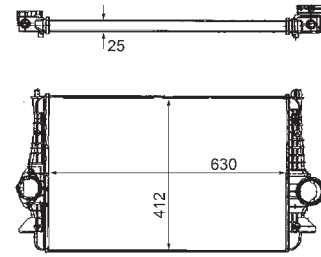

8ML 376 746-571
FORD GALAXY (WGR)
SEAT ALHAMBRA (7V8, 7V9)
VW SHARAN (7M8, 7M9, 7M6)