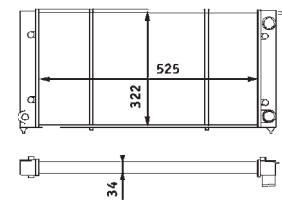

8MK 376 713-304

AUDI 80 (80, 82, B1)
SEAT TOLEDO I (1L)
VW CADDY I (14), GOLF I (17),
GOLF I Cabriolet (155), GOLF II (19E, 1G1),
JETTA I (16), JETTA II (19E, 1G2, 165),
SCIROCCO (53B)