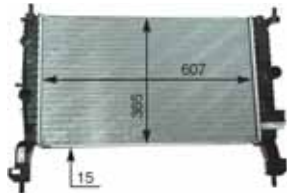

8MK 376 910-291

OPEL MERIVA
VAUXHALLMERIVA Mk I (A)