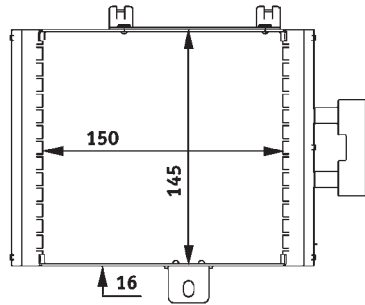

8MO 376 726-271

MERCEDES-BENZS-CLASS (W220), S-CLASS Coupe (C215), SL (R230)