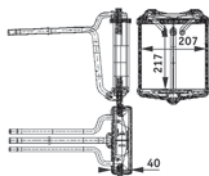

8FH 351 311-601

MERCEDES-BENZ S-CLASS (W126), S-CLASS Coupe (C126)