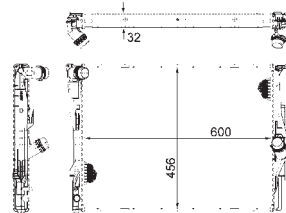

8MK 376 754-054

BMW (BRILLIANCE)3 SERIES (E90), X1 (E84)
BMW 1 (E81), 1 (E87), 1 Convertible (E88), 3 (E90),
3 Touring (E91), X1 (E84)