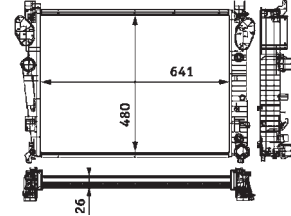

8MK 376 712-591

MERCEDES-BENZS-CLASS (W220), S-CLASS (W221)