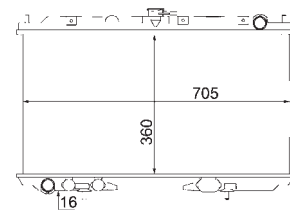

8MK 376 770-701
NISSAN ALMERA II (N16), ALMERA II Hatchback (N16), PRIMERA (P12), PRIMERA Estate (WP12), PRIMERA Hatchback (P12)