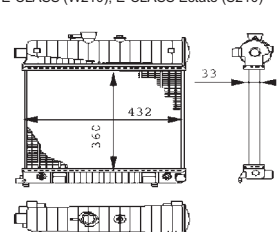

8MK 376 710-271

MERCEDES-BENZ C-CLASS (W202), C-CLASS Estate (S202), CLK (C208), CLK Convertible (A208), E-CLASS (W210), E-CLASS Estate (S210)