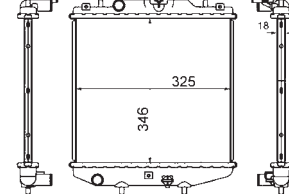

8MK 376 724-591
SUZUKI ALTO III (EF)