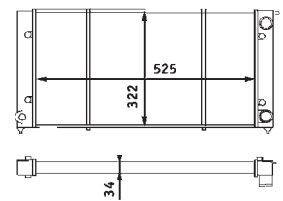

8MK 376 713-301

AUDI 80 (80, 82, B1)
SEAT TOLEDO I (1L)
VW CADDY I (14), GOLF I (17),
GOLF I Cabriolet (155), GOLF II (19E, 1G1),
JETTA I (16), JETTA II (19E, 1G2, 165),
SCIROCCO (53B)