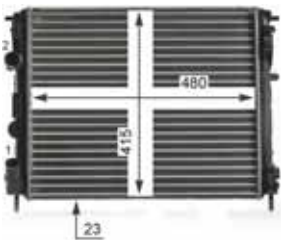

8MK 376 700-584

DACIA LOGAN (LS_), LOGAN MCV (KS_), LOGAN Pickup (US_)
NISSAN KUBISTAR (X76), KUBISTAR Box (X80)
RENAULT CLIO II (BB0/1/2_, CB0/1/2_), KANGOO (KC0/1_), KANGOO Express (FC0/1_)