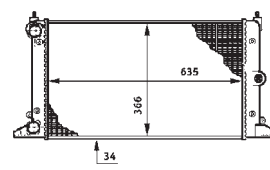

8MK 376 720-511

FORD GALAXY (WGR)
SEAT ALHAMBRA (7V8, 7V9)
VW SHARAN (7M8, 7M9, 7M6)