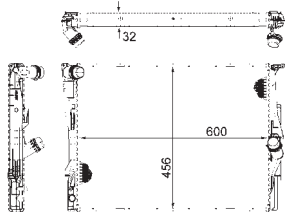

8MK 376 754-071

BMW (BRILLIANCE)3 SERIES (E90)
BMW 1 (E81), 1 (E87), 1 Convertible (E88),
1 Coupe (E82), 3 (E90), 3 Convertible (E93),
3 Coupe (E92), 3 Touring (E91), X1 (E84)