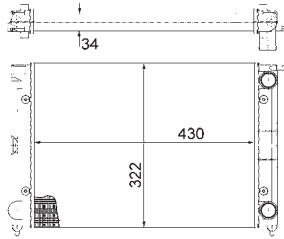

8MK 376 713-331

VW GOLF I Cabriolet (155), GOLF II (19E, 1G1), JETTA I (16), JETTA II (19E, 1G2, 165), SCIROCCO (53B)