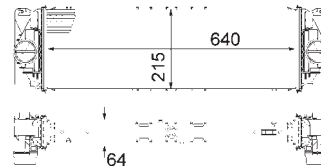

8ML 376 777-391

MERCEDES-BENZ SPRINTER 3.5-t Box (906), SPRINTER 3.5-t Bus (906), SPRINTER 3.5-t Platform/Chassis (906), SPRINTER 3-t Box (906), SPRINTER 3-t Bus (906), SPRINTER 3-t Platform/Chassis (906), SPRINTER 4.6-t Box (906), SPRINTER 4.6-t Platform/Chassis (906), SPRINTER 5-t Box (906), SPRINTER 5-t Platform/Chassis (906)