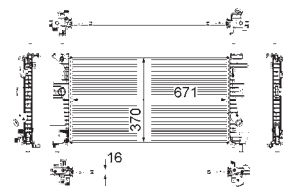

8MK 376 783-601

FORD C-MAX II, FOCUS III Saloon, FOCUS III Turnier, FOCUS III