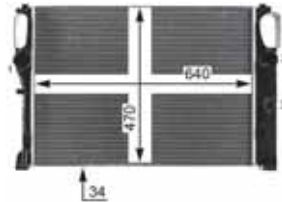

8MK 376 700-591

MERCEDES-BENZ CLS (C219), E-CLASS (W211), E-CLASS T-Model (S211)