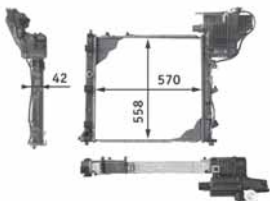

8MK 376 721-651

MERCEDES-BENZV-CLASS (638/2)