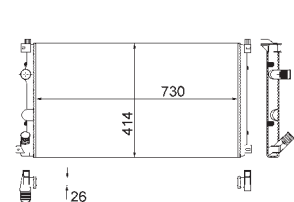

8MK 376 780-671

NISSAN INTERSTAR Box (X70), INTERSTAR Bus (X70), INTERSTAR Platform/Chassis
OPEL MOVANO Box (F9), MOVANO Combi (J9), MOVANO Dumptruck (H9), MOVANO Platform/Chassis (U9, E9)
RENAULT MASTER II Box (FD), MASTER II Bus (JD), MASTER II Platform/Chassis (ED/HD/UD)
VAUXHALL MOVANO Mk I (A) Chassis/Cab (ED, UD, HD), MOVANO Mk I (A) Van (FD)