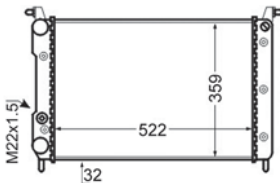

8MK 376 704-784

FIAT PALIO (178BX), PALIO Weekend (178DX),
SIENA (178_)