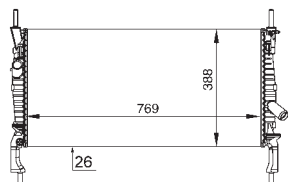

8MK 376 764-411

FORD AUSTRALIATRANSIT Box (VM), TRANSIT Bus (VM), TRANSIT Platform/Chassis (VM)
FORD TRANSIT Box, TRANSIT Bus, TRANSIT Platform/Chassis, TRANSIT TOURNEO