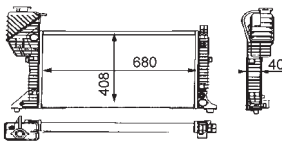

8MK 376 721-434