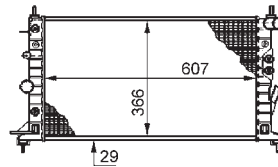

8MK 376 720-641

HOLDEN VECTRA Hatchback (JR), VECTRA Hatchback (JS), VECTRA Saloon (JR), VECTRA Saloon (JS)
OPEL VECTRA B (36_), VECTRA B Estate (31_), VECTRA B Hatchback (38_)
VAUXHALL VECTRA (B) Estate, VECTRA (B) Hatchback, VECTRA (B)