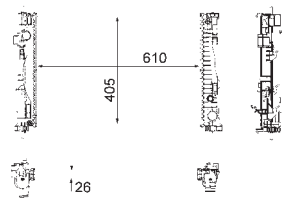

8MK 376 756-221
MERCEDES-BENZ C-CLASS (W204), **C-CLASS Coupe (C204)**, **C-CLASS T-Model (S204)**, **CLS (C218)**, **CLS Shooting Brake (X218)**, **E-CLASS (W212)**, **E-CLASS Convertible (A207)**, **E-CLASS Coupe (C207)**, **E-CLASS T-Model (S212)**, **GLK-CLASS (X204)**

8MK 376 756-231
MERCEDES-BENZ C-CLASS (W204), **C-CLASS T-Model (S204)**, **GLK-CLASS (X204)**

8MK 376 756-241
ALFA ROMEO GIULIETTA (940)