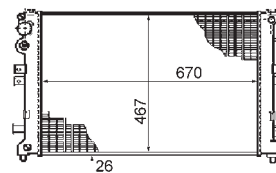

8MK 376 708-524

CITROËN EVASION (22, U6), JUMPY (U6U), JUMPY Box (BS, BT, BY, BZ, JUMPY Platform/Chassis (BU, BV, BW, BX))
FIAT SCUDO Box (220L), SCUDO Combinato (220P), ULYSSE (179AX), ULYSSE (220)
LANCIA ZETA (220)
PEUGEOT 806 (221), EXPERT (224), EXPERT Box (222), EXPERT Platform/Chassis (223)