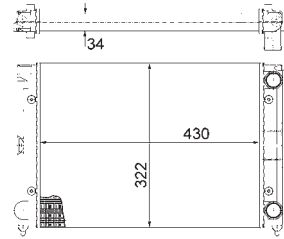

8MK 376 713-334

VW GOLF I Cabriolet (155), GOLF II (19E, 1G1), JETTA I (16), JETTA II (19E, 1G2, 165), SCIROCCO (53B)