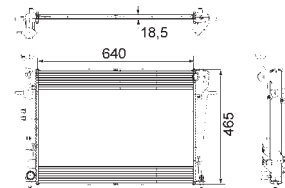

8MK 376 745-611

KIA SPORTAGE (JE, KM, J), SPORTAGE (SL)