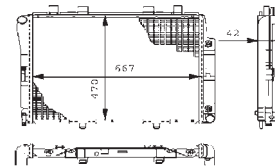

8MK 376 711-164

MERCEDES-BENZS-CLASS (W140)