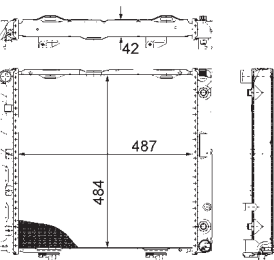

8MK 376 712-431

MERCEDES-BENZ COUPE (C124), E-CLASS (W124), E-CLASS Convertible (A124), E-CLASS Coupe (C124), E-CLASS Estate (S124), KOMBI Estate (S124), Saloon (W124)