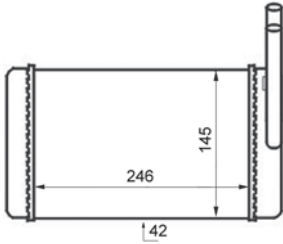

8FH 351 024-311

FORD AUSTRALIATRANSIT Platform/Chassis (VF, VG)
FORD TRANSIT Box (E_), TRANSIT Box (T_), TRANSIT Bus (E_),
TRANSIT Bus (T_), TRANSIT Platform/Chassis (E_),
TRANSIT Platform/Chassis (T_)