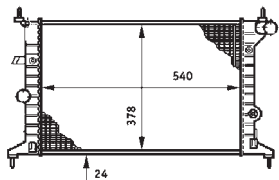

8MK 376 720-411
HOLDEN VECTRA Hatchback (JR), VECTRA Hatchback (JS), VECTRA Saloon (JR), VECTRA Saloon (JS)
OPEL VECTRA B (36_), VECTRA B Estate (31_), VECTRA B Hatchback (38_)
VAUXHALL VECTRA (B) Estate, VECTRA (B) Hatchback, VECTRA (B)