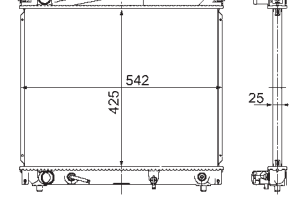

8MK 376 726-471
SUZUKI GRAND VITARA I (FT, GT), VITARA (ET, TA)