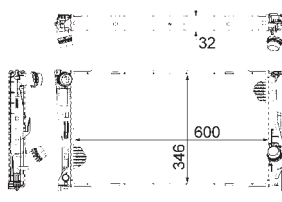

8MK 376 754-011
BMW 1 (E81), 1 (E87), 1 Convertible (E88), 1 Coupe (E82), 3 (E90), 3 Convertible (E93), 3 Coupe (E92), 3 Touring (E91), X1 (E84)