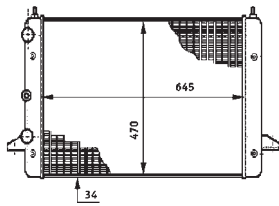

8MK 376 720-491

FORD GALAXY (WGR)
VW SHARAN (7M8, 7M9, 7M6)