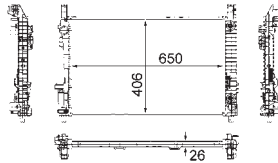

8MK 376 730-561

MERCEDES-BENZA-CLASS (W169), B-CLASS (W245)