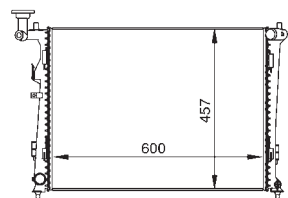

8MK 376 764-451

KIA CEE'D Hatchback (ED), CEE'D SW (ED), PRO CEE'D (ED)