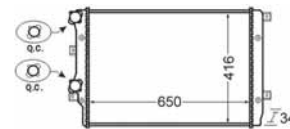

8MK 376 726-701
AUDI A3 (8P1), A3 Convertible (8P7), A3 Sportback (8PA)
SEAT ALTEA (5P1), ALTEA XL (5P5, 5P8), LEON (1P1), TOLEDO III (5P2)
SKODA OCTAVIA (1Z3), OCTAVIA Combi (1Z5), SUPERB (3T4), SUPERB Estate (3T5), YETI (5L)
VW BEETLE (5C1), CADDY III Box (2KA, 2KH, 2CA, 2CH), CADDY III Estate (2KB, 2KJ, 2CB, 2CJ), EOS (1F7, 1F8), GOLF PLUS (5M1, 5Z1), GOLF V (1K1), GOLF V Variant (1K5), GOLF VI (5K1), GOLF VI Variant (AJ5), JETTA III (1K2), JETTA IV (162, 163), PASSAT (362), PASSAT (3C2), PASSAT Variant (365), PASSAT Variant (3C5), SCIROCCO (137, 138), TOURAN (1T1, 1T2), TOURAN (1T3)