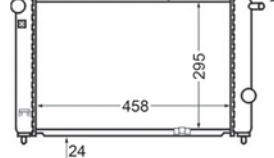

8MK 376 704-761

DAEWOO MATIZ (KLYA), MATIZ Box (KLA4)