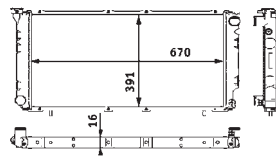

8MK 376 718-441
SUBARU LEGACY I (BC), LEGACY I Estate (BC, BJB), LEGACY II (BD, BG)