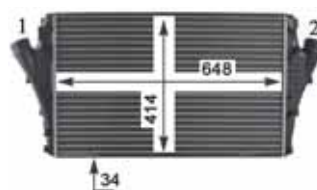

8ML 376 760-611

FIAT CROMA (194)
OPEL SIGNUM, VECTRA C Estate, VECTRA C GTS, VECTRA C
VAUXHALL SIGNUM, VECTRA Mk II (C) Estate, VECTRA Mk II (C) GTS,
VECTRA Mk II (C)

8ML 376 760-631

SEAT AROSA (6H)
VW LUPO (6X1, 6E1), POLO (6N2)