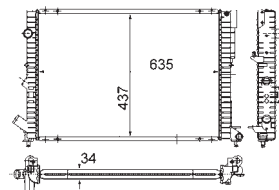

8MK 376 712-691

RENAULTESPACE III (JE0_), LAGUNA I (B56_, 556_), LAGUNA I Grandtour (K56_)