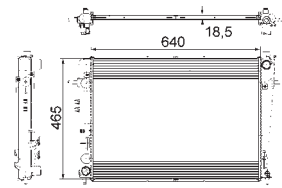

8MK 376 745-621

HYUNDAI TUCSON (JM)