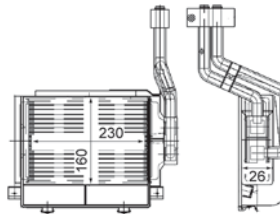

8FH 351 000-541

AUDI A4 (8E2, B6), A4 (8EC, B7), A4 Avant (8E5, B6), A4 Avant (8ED, B7), A4 Convertible (8H7, B6, 8HE, B7)
SEAT EXEO (3R2), EXEO ST (3R5)