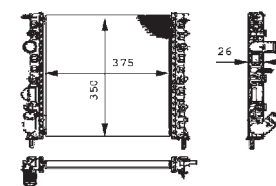

8MK 376 712-634

RENAULTCLIO II (BB01/12_, CB01/12_)