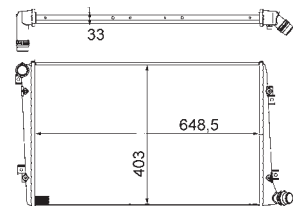

8MK 376 756-701

AUDI A3 (8P1), A3 Convertible (8P7), A3 Sportback
(8PA)
SEAT ALTEA (5P1), ALTEA XL (5P5, 5P8),
LEON (1P1), TOLEDO III (5P2)
SKODA OCTAVIA (1Z3), OCTAVIA Combi (1Z5),
SUPERB (3T4)
VW CADDY III Box (2KA, 2KH, 2CA, 2CH),
CADDY III Estate (2KB, 2KJ, 2CB, 2CJ), EOS (1F7,
1F8), GOLF PLUS (5M1, 5Z1), GOLF V (1K1),
GOLF V Variant (1K5), JETTA III (1K2),
PASSAT (3C2), PASSAT Variant (3C5),
TOURAN (1T1, 1T2)