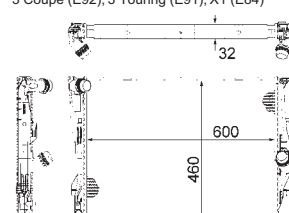

8MK 376 754-061

BMW (BRILLIANCE)3 SERIES (E90)
BMW 1 (E81), 1 (E87), 1 Convertible (E88),
1 Coupe (E82), 3 (E90), 3 Convertible (E93),
3 Coupe (E92), 3 Touring (E91), X1 (E84)