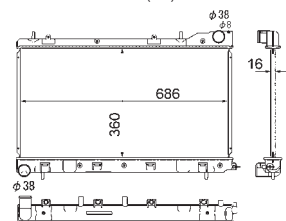

8MK 376 790-281
SUBARU FORESTER (SG)