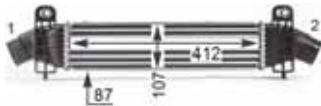

8ML 376 700-734

FORD MONDEO III (B5Y), MONDEO III Estate (BWy), MONDEO III
Saloon (B4Y)