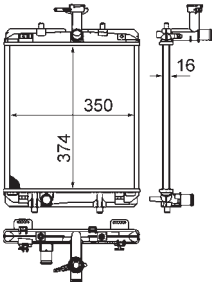

8MK 376 749-654
CITROËN C1 (PM_, PN_)
PEUGEOT 107
TOYOTA AYGO (WNB1_, KGB1_)