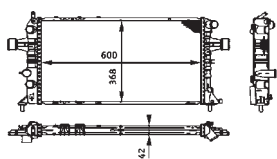

8MK 376 713-021

OPEL ASTRA G Box (F70), ASTRA G Estate (F35_), ASTRA G Hatchback (F48_, F08_), ASTRA G Saloon (F69_)
VAUXHALL ASTRA Mk IV (G) Estate, ASTRA Mk IV (G) Hatchback, ASTRA Mk IV (G) Saloon