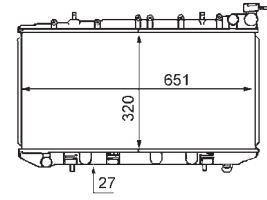

8MK 376 707-741
NISSAN SUNNY III (N14), SUNNY III Hatchback (N14), SUNNY III Liftback (N14)