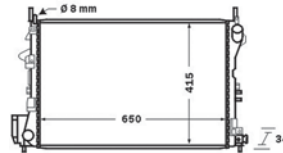

8MK 376 726-751
HOLDEN VECTRA Hatchback (ZC), VECTRA Saloon (ZC)
OPEL SIGNUM, VECTRA C Estate, VECTRA C GTS, VECTRA C
VAUXHALL SIGNUM, VECTRA Mk II (C) Estate, VECTRA Mk II (C) GTS, VECTRA Mk II (C)