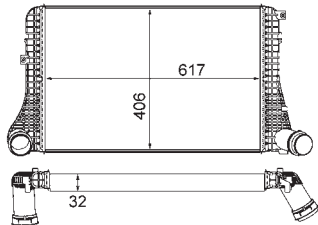

8ML 376 787-621

VW BEETLE (5C1), BEETLE Convertible (5C7), GOLF VI Variant (AJ5), JETTA IV (162, 163)