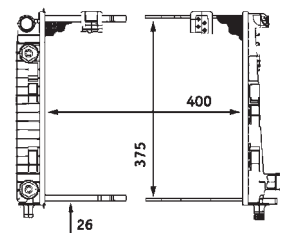

8MK 376 713-064

MERCEDES-BENZ-CLASS (W168)