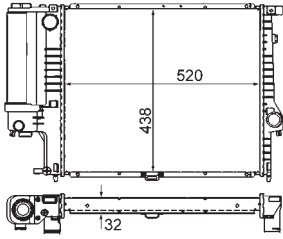

8MK 376 713-081

BMW 5 (E34), 5 Touring (E34)