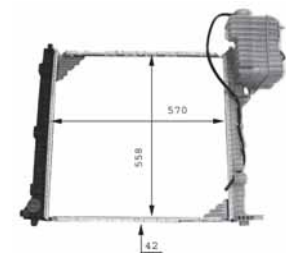

8MK 376 714-301

MERCEDES-BENZV-CLASS (638/2), VITO Box (638), VITO Bus (638)