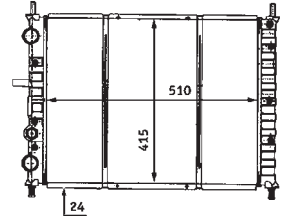

8MK 376 718-201

FIAT BRAVA (182), BRAVO I (182)

8MK 376 718-211

FIAT BRAVA (182), BRAVO I (182), MAREA (185), MAREA Weekend (185)

8MK 376 718-231

OPEL MOVANO Box (F9), MOVANO Combi (J9), MOVANO Dumpttruck (H9), MOVANO Platform/Chassis (U9, E9)
RENAULT MASTER II Box (FD), MASTER II Bus (JD), MASTER II Platform/Chassis (ED/HD/UD)
VAUXHALL MOVANO Mk I (A) Chassis/Cab (ED, UD, HD), MOVANO Mk I (A) Combi (JD), MOVANO Mk I (A) Van (FD)