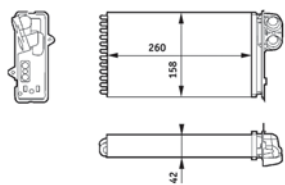

8FH 351 313-421

RENAULT MEGANE Scenic (JA0/1_), SCÉNIC I (JA0/1_)