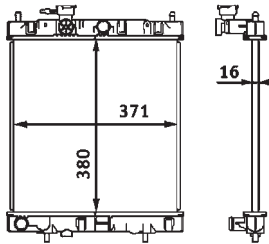

8MK 376 718-431
NISSAN MICRA II (K11)

8MK 376 718-481
TOYOTA AVENSIS (.T22_), AVENSIS Liftback (.T22_), AVENSIS Station Wagon (.T22_)