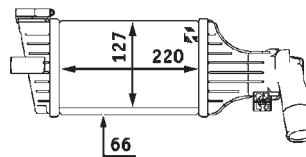

8ML 376 723-181

OPEL ASTRA G Estate (F35_), ASTRA G Hatchback (F48_, F08_), ASTRA G Saloon (F69_)
VAUXHALL ASTRA Mk IV (G) Estate, ASTRA Mk IV (G) Hatchback, ASTRA Mk IV (G) Saloon, ASTRAVAN Mk IV (G), ZAFIRA Mk I (A) (F75)