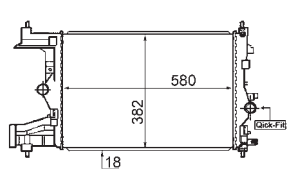

8MK 376 910-341

OPEL ASTRA GTC J, ASTRA J Saloon, ASTRA J Sports Tourer, ASTRA J, ZAFIRA TOURER C (P12)
VAUXHALLASTRA GTC Mk VI (J), ASTRA Mk VI (J) Saloon, ASTRA Mk VI (J) Sports Tourer, ASTRA Mk VI (J), ZAFIRA Mk III (P12)