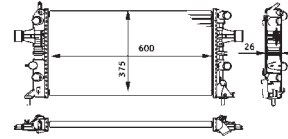

8MK 376 710-664

OPEL ASTRA G Estate (F35), ASTRA G Hatchback (F48 - F08), ASTRA G Saloon (F69)
VAUXHALLASTRA Mk IV (G) Estate, ASTRA Mk IV (G) Hatchback, ASTRA Mk IV (G) Saloon