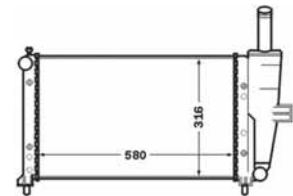

8MK 376 767-611

FIAT PUNTO (188), PUNTO Van (188AX)