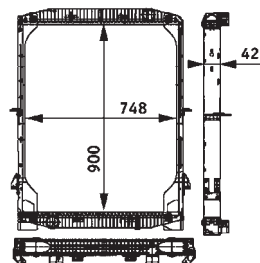

8MK 376 721-751

RENAULT KANGOO Express (FC01_)