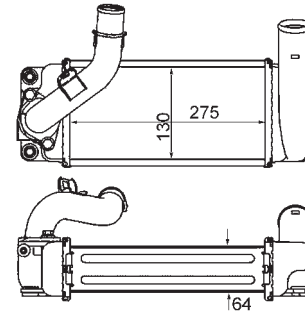

8ML 376 910-071

TOYOTA URBAN CRUISER (NSP1_, NLP1_, ZSP1_, NCP11_), YARIS
(SCP9_, NSP9_, KSP9_, NCP9_, ZSP9_)