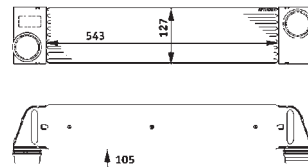

8ML 376 723-451

BMW 7 (E65, E66, E67)
LAND ROVER RANGE ROVER III (LM)