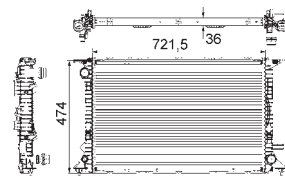

8MK 376 745-644

AUDI A4 (8K2, B8), A4 Allroad (8KH, B8), A4 Avant (8K5, B8), A5 (8T3), A5 Convertible (8F7), A5 Sportback (8TA), A6 (4G2, C7, 4GC), A6 Allroad (4GH, 4GJ), A6 Avant (4G5, C7, 4GD), A7 Sportback (4GA, 4GF), Q5 (8R)