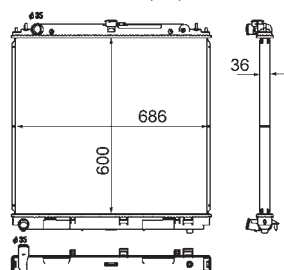

8MK 376 790-311
NISSAN PATHFINDER (R51)