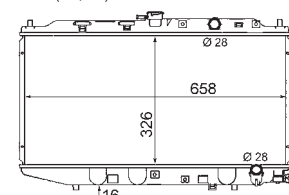

8MK 376 706-681

HONDA CITY Hatchback, CIVIC II Shuttle (EE), CIVIC IV Hatchback (EC, ED, EE), CIVIC IV Saloon (ED), CRX II (ED, EE)