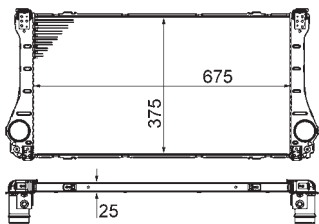

8ML 376 910-081

TOYOTA AURIS (NRE15_, ZZE15_, ADE15_, ZRE15_, NDE15_)
COROLLA Saloon (E15_)