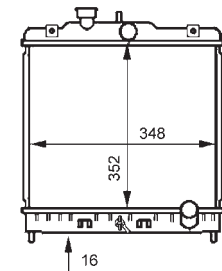

8MK 376 707-781
HONDA CIVIC V Hatchback (EG), CIVIC V Saloon (EG, EH), CRX III (EH, EG)