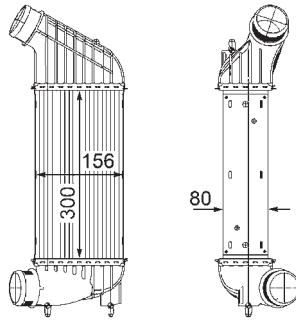

8ML 376 746-241

SMART FORTWO Cabrio (451), FORTWO Coupe (451)

8ML 376 746-261

BMW X5 (E70), X5 (F15, F85), X6 (E71, E72)

8ML 376 746-361

CITROËN C8 (EA_, EB_), JUMPY Box, JUMPY
FIAT SCUDO (270_), SCUDO Box (270_)
SCUDO Platform/Chassis (270_), ULYSSE (179AX)
LANCIA PHEDRA (179)
PEUGEOT 807 (E), EXPERT Box (VF3A_, VF3U_, VF3X_),
EXPERT Platform/Chassis, EXPERT Tepee (VF3V_)