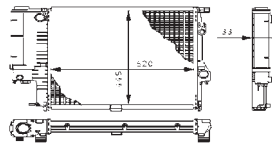

8MK 376 711-124

BMW 5 (E39)