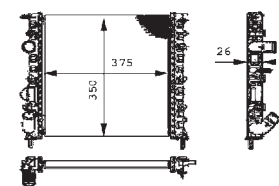

8MK 376 712-631

RENAULTCLIO II (BB01/12_, CB01/12_)