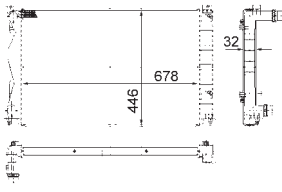

8MK 376 749-431
AUDI A6 (4F2, C6), A6 Avant (4F5, C6)