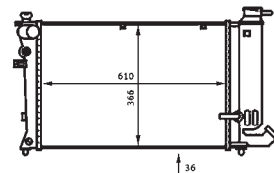

8MK 376 707-121

PEUGEOT 306 Hatchback (7A, 7C, N3, N5)