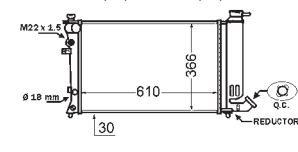

8MK 376 766-761

CITROËN ZX (N2), ZX Break (N2)