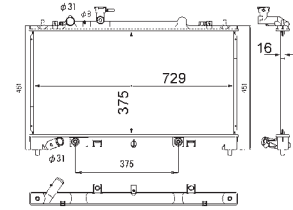

8MK 376 790-381
MAZDA 6 (GH), 6 Estate (GH), 6 Hatchback (GH)