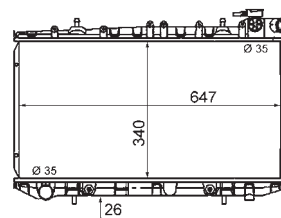

8MK 376 771-001
NISSAN PRIMERA (P10), PRIMERA Hatchback (P10), PRIMERA Traveller (W10)