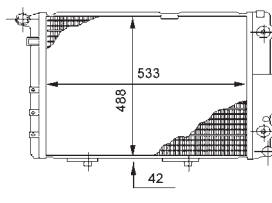

8MK 376 712-461

MERCEDES-BENZ E-CLASS (W124), KOMBI Estate (S124), Saloon (W124)