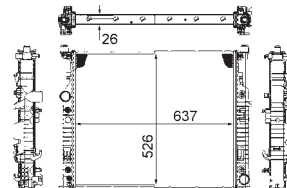

8MK 376 781-561

MERCEDES-BENZ GL-CLASS (X164), M-CLASS (W164), R-CLASS (W251, V251)