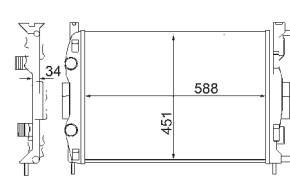

8MK 376 772-041

RENAULT GRAND SCÉNIC II (JM0/1_), MEGANE II
(BM0/1_, CM0/1_), MEGANE II Coupé-Cabriolet (EM0/
1_), MEGANE II Estate (KM0/1_), MEGANE II Saloon
(LM0/1_), SCÉNIC II (JM0/1_)