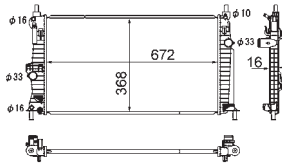

8MK 376 790-391
MAZDA 3 (BL)