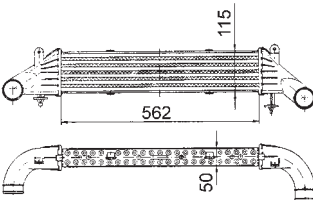

8ML 376 724-161

MERCEDES-BENZ SLK (R170)