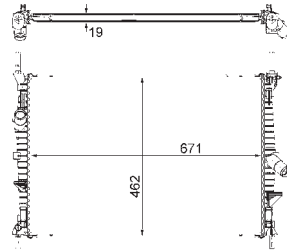

8MK 376 764-501
FORD AUSTRALIATRANSIT Box (VM), TRANSIT Bus (VM), TRANSIT Platform/Chassis (VM)
FORD TRANSIT Box, TRANSIT Bus, TRANSIT Platform/Chassis, TRANSIT TOURNEO

8MK 376 764-504
FORD AUSTRALIATRANSIT Box (VM), TRANSIT Bus (VM), TRANSIT Platform/Chassis (VM)
FORD TRANSIT Box, TRANSIT Bus, TRANSIT Platform/Chassis, TRANSIT TOURNEO