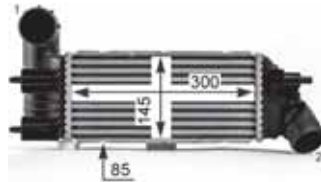

8ML 376 700-741

CITROËN C5 I (DC,), C5 I Break (DE,)
PEUGEOT 406 (8B), 406 Break (8E/F), 406 Coupe (8C), 607 (9D, 9U)