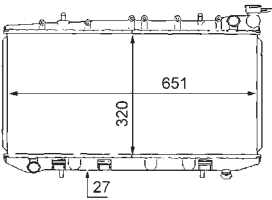

8MK 376 707-641
NISSAN SUNNY Box (Y10), SUNNY III Hatchback (N14), SUNNY III Liftback (N14)