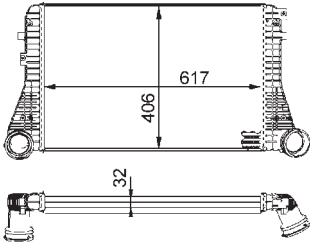

8ML 376 723-541

AUDI A3 (8P1), A3 Convertible (8P7), A3 Sportback (8PA), TT (8J3), TT Roadster (8J9)
SEAT ALTEA (5P1), ALTEA XL (5P5, 5P8), LEON (1P1), TOLEDO III (5P2)
SKODA OCTAVIA (1Z3), OCTAVIA Combi (1Z5), SUPERB (3T4), SUPERB Estate (3T5), YETI (5L)
VW CADDY III Box (2KA, 2KH, 2CA, 2CH), CADDY III Estate (2KB, 2KJ, 2CB, 2CJ), EOS (1F7, 1F8), GOLF PLUS (5M1, 521), GOLF V (1K1), GOLF V Variant (1K5), GOLF VI (5K1), GOLF VI Variant (AJ5), JETTA III (1K2), SCIROCCO (137, 138), TOURAN (1T1, 1T2)