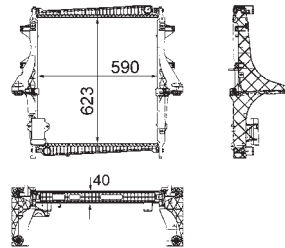

8MK 376 756-111
RENAULT TRUCKS MASCOTT Box Body / Estate,
MASCOTT Platform/Chassis