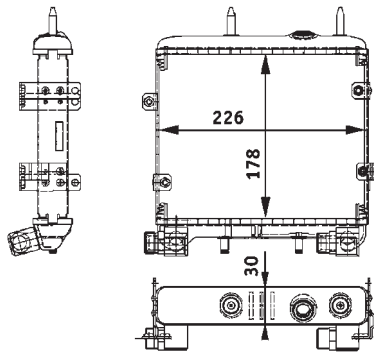

8MO 376 725-281

MERCEDES-BENZ-CLASS (W210), E-CLASS Estate (S210)