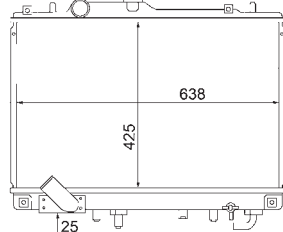

8MK 376 770-391
MITSUBISHI PAJERO SPORT (K90)