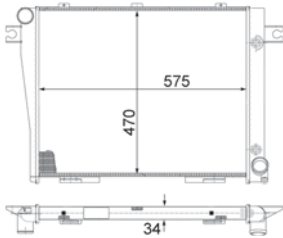

8MK 376 713-151

BMW 5 (E28), 6 (E24)