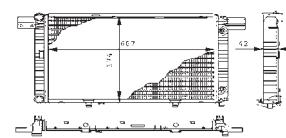

Kühlmittelkühler
Coolant radiators
Radiateurs de liquide de refroidissement
Radiadores
Radiatore del liquido di raffreddamento

Radiateurs
Радиаторы
Motor su radyatörleri
Chłodnice