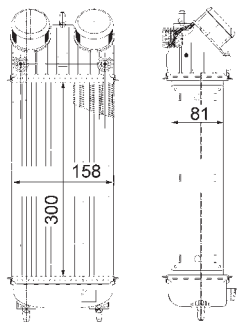

8ML 376 756-741

PEUGEOT 207 (WA_, WC_), 207 CC (WD_), 207 SW (WK_)