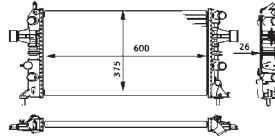

8MK 376 710-634

MERCEDES-BENZ190 (W201), COUPE (C124), KOMBI Estate (S124), Saloon (W124)

8MK 376 710-654

MERCEDES-BENZE-CLASS (W124), KOMBI Estate (S124), Saloon (W124)

8MK 376 710-661

OPEL ASTRA G Estate (F35), ASTRA G Hatchback (F48 - F08), ASTRA G Saloon (F69)
VAUXHALLASTRA Mk IV (G) Estate, ASTRA Mk IV (G) Hatchback, ASTRA Mk IV (G) Saloon