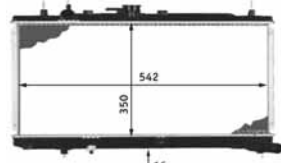

8MK 376 718-351

TOYOTA CARINA E (_T19_), CARINA E Saloon (_T19_), CARINA E Sportswagon (_T19_)

8MK 376 718-361

MAZDA 121 II (DB)

8MK 376 718-371

TOYOTA CARINA E (_T19_), CARINA E Saloon (_T19_), CARINA E Sportswagon (_T19_)