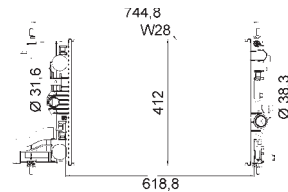

8MK 376 910-241

OPEL ASTRA GTC J, ASTRA J Saloon, ASTRA J Sports Tourer, ASTRA J, CASCADA (W13)
VAUXHALL ASTRA GTC Mk VI (J), ASTRA Mk VI (J) Saloon, ASTRA Mk VI (J) Sports Tourer, ASTRA Mk VI (J)