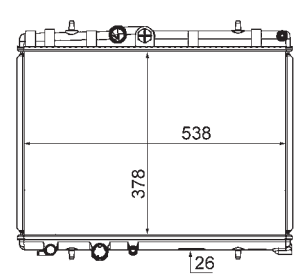

8MK 376 790-121
PEUGEOT 407 (6D_), 407 Coupe (6C_), 407 SW (6E_)