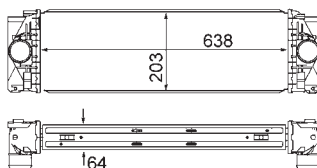

8ML 376 777-404

MERCEDES-BENZ SPRINTER 3.5-t Box (906), SPRINTER 3.5-t Bus (906), SPRINTER 3.5-t Platform/Chassis (906), SPRINTER 3-t Box (906), SPRINTER 3-t Bus (906), SPRINTER 3-t Platform/Chassis (906), SPRINTER 4.6-t Box (906), SPRINTER 4.6-t Platform/Chassis (906), SPRINTER 5-t Box (906), SPRINTER 5-t Platform/Chassis (906)
VW CRAFTER 30-35 Bus (2E_), CRAFTER 30-50 Box (2E_), CRAFTER 30-50 Platform/Chassis (2F_)