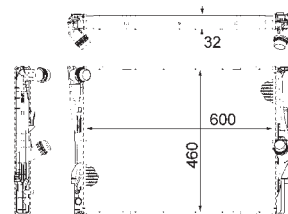

8MK 376 754-041
BMW (BRILLIANCE)X1 (E84)
BMW 1 (E81), 1 (E87), 1 Convertible (E88), 3 (E90), 3 Touring (E91), X1 (E84)