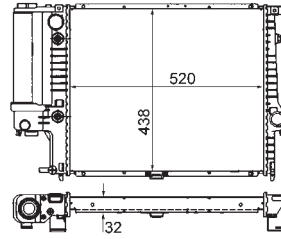

8MK 376 713-101

BMW 5 (E34), 5 Touring (E34)