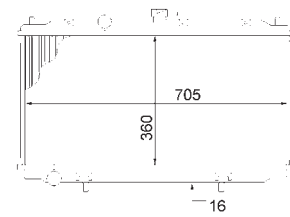

8MK 376 770-651
NISSAN ALMERA II (N16), ALMERA II Hatchback (N16), PRIMERA (P12), PRIMERA Estate (WP12), PRIMERA Hatchback (P11), PRIMERA Hatchback (P12)