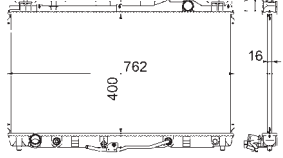

8MK 376 724-601
TOYOTA CAMRY (MCV3_, ACV3_, XV3_)