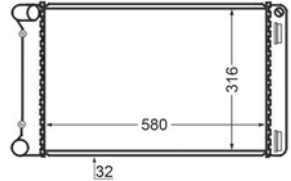

8MK 376 704-641
FIAT PUNTO (188), PUNTO Van (188AX)