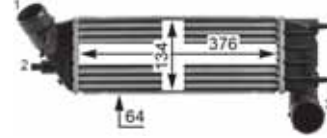

8ML 376 700-714

CITROËN C8 (EA, EB, EC)
FIAT ULYSSE (179AX)
LANCIA PHEDRA (179)
PEUGEOT 807 (E)