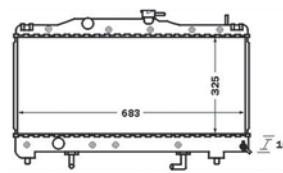

8MK 376 726-561
TOYOTA CARINA E (T19), CARINA E Saloon (T19), CARINA E Sportswagon (T19)