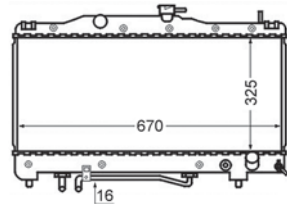

8MK 376 724-641
TOYOTA CARINA E (_T19_), CARINA E Saloon
(_T19_), CARINA E Sportswagon (_T19_)