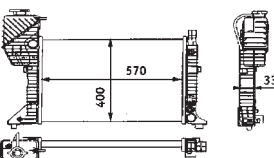

8MK 376 721-354
MERCEDES-BENZSPRINTER 2-t Box (901, 902),
SPRINTER 2-t Bus (901, 902), SPRINTER 2-t
Platform/Chassis (901, 902), SPRINTER 3-t Box (903),
SPRINTER 3-t Bus (903), SPRINTER 3-t Platform/
Chassis (903), SPRINTER 4-t Box (904), SPRINTER
4-t Bus (904), SPRINTER 4-t Platform/Chassis (904)