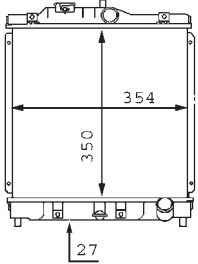

8MK 376 707-551
HONDA CIVIC V Hatchback (EG), CIVIC V Saloon (EG, EH), CRX III (EH, EG)