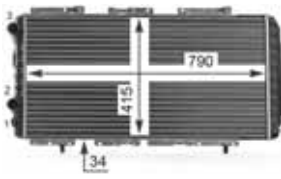

8MK 376 700-564

CITROËN JUMPER Box (230L), JUMPER Bus (230P), JUMPER Platform/Chassis (230)
FIAT DUCATO Box (230L), DUCATO Bus (230), DUCATO Platform/Chassis (230)
PEUGEOT BOXER Box (230L), BOXER Bus (230P), BOXER Platform/Chassis (ZCT_)