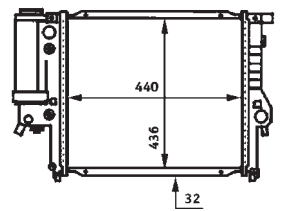

8MK 376 713-171

BMW 3 (E30), 3 Convertible (E30), 3 Touring (E30)