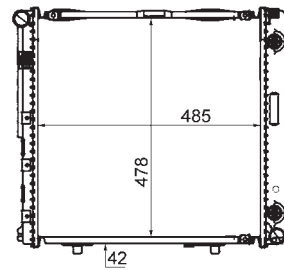

8MK 376 712-441

MERCEDES-BENZ COUPE (C124), KOMBI Estate (S124), Saloon (W124)

8MK 376 712-444

MERCEDES-BENZ COUPE (C124), KOMBI Estate (S124), Saloon (W124)

8MK 376 712-451

MERCEDES-BENZ E-CLASS (W124), E-CLASS Estate (S124)