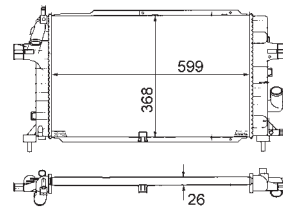

8MK 376 781-041

HOLDEN ASTRA Estate (AH)
OPEL ASTRA H (L48), ASTRA H Box (L70), ASTRA H Estate (L35), ASTRA H GTC (L08), ASTRA H Saloon (L69), ZAFIRA B (A05), ZAFIRA B Van
VAUXHALL ASTRA Mk V (H) Estate, ASTRA Mk V (H) Hatchback, ASTRA Mk V (H) Sport Hatch, ASTRA TwinTop Mk V (H), ASTRAMAN Mk V (H), ZAFIRA Mk II (B) (M75)