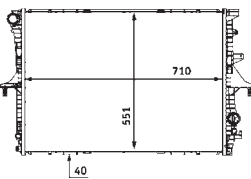

8MK 376 718-784

VW TOUAREG (7LA, 7L6, 7L7)