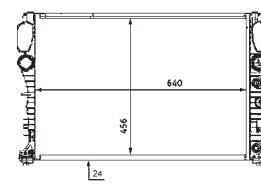

8MK 376 718-024

MERCEDES-BENZ (BBDC)-CLASS (W211)
MERCEDES-BENZCLS (C219), E-CLASS (W211),
E-CLASS T-Model (S211)