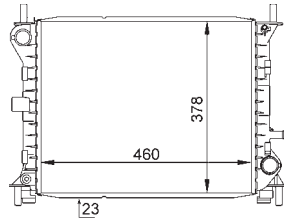

8MK 376 754-771

FORD FOCUS (DAW, DBW), FOCUS Estate (DNW),
FOCUS Saloon (DFW)