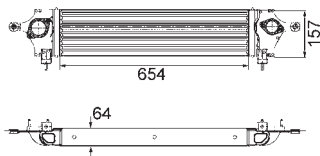

8ML 376 746-611
NISSAN X-TRAIL (T31)
RENAULT KOLEOS (HY_)