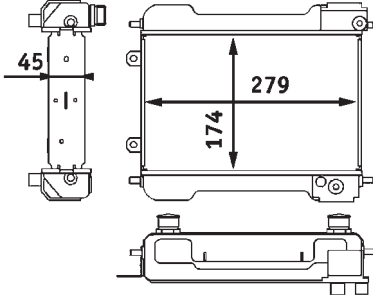

8MO 376 725-731
MERCEDES-BENZ G-CLASS (W463), G-CLASS Cabrio (W463)