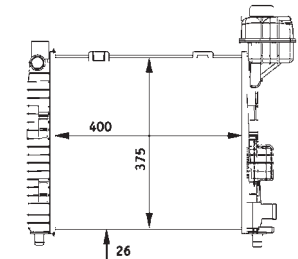

8MK 376 713-034

MERCEDES-BENZ-CLASS (W168)