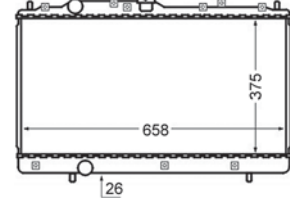

8MK 376 726-611
MITSUBISHI COLT V (CJ, CP), LANCER VI (CJ-CP)