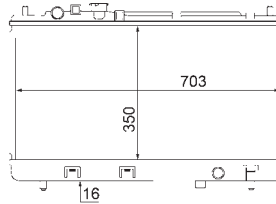

8MK 376 769-621
MAZDA PREMACY (CP)