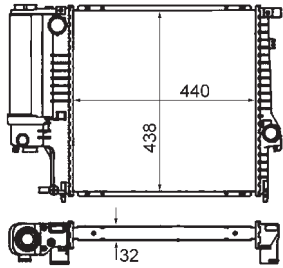

8MK 376 713-121

BMW 3 (E30), 3 (E36), 3 Compact (E36), 3 Convertible (E30), 3 Convertible (E36), 3 Coupe (E36), 3 Touring (E30), 3 Touring (E36), Z3 (E36)