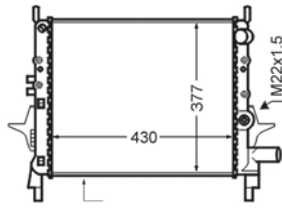

8MK 376 750-071
RENAULT TWINGO I (C06_)