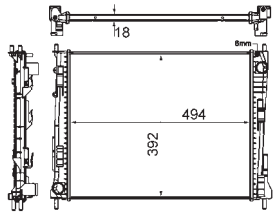

8MK 376 746-751
RENAULT TWINGO II (CN0_)