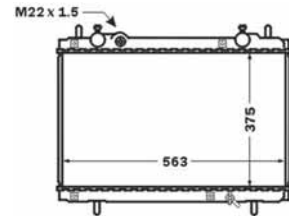

8MK 376 767-551

FIAT BRAVA (182), BRAVO I (182), MAREA (185),
MAREA Weekend (185)