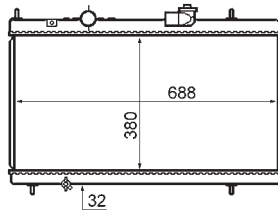

8MK 376 732-741

CITROËN C5 I (DC_), C5 I Break (DE_), C5 II (RC_), C8 (EA_, EB_) PEUGEOT 607 (9D, 9U), 807 (E)