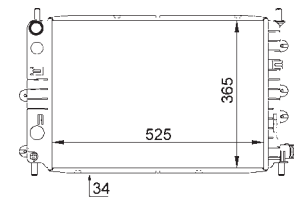

8MK 376 755-311

FORD ESCORT '91 Express (AVL), ESCORT '95 Box
(AVL), ESCORT V (GAL), ESCORT V Estate (GAL,
AVL), ESCORT VI (GAL), ESCORT VI Estate (GAL),
ESCORT VI Saloon (GAL), ESCORT VII (GAL, AAL,
ABL), ESCORT VII Estate (GAL, ANL), ESCORT VII
Saloon (GAL, AFL), ORION III (GAL)