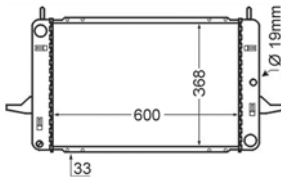

8MK 376 714-121
FORD SIERRA (GBG, GB4), SIERRA Estate (BNG),
SIERRA Hatchback (GBC, GBG)