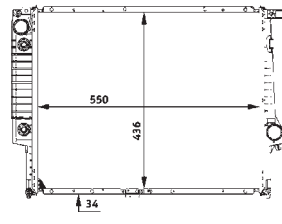

8MK 376 713-091

BMW 3 (E36), 3 Convertible (E36), 3 Coupe (E36), 3 Touring (E36), 5 (E34), 7 (E32)