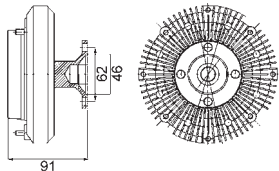

8MV 376 757-401

TOYOTA LAND CRUISER 80 (J8)