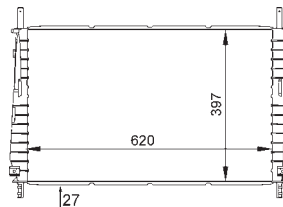

8MK 376 755-301

FORD MONDEO III (B5Y), MONDEO III Estate (BWY),
MONDEO III Saloon (B4Y)