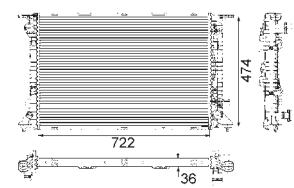

8MK 376 745-654

AUDI A4 (8K2, B8), A4 Allroad (8KH, B8), A4 Avant (8K5, B8), A5 (8T3), A5 Convertible (8F7), A5 Sportback (8TA), Q5 (8R), PORSCHE MACAN