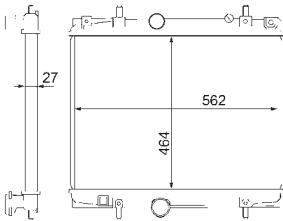

8MK 376 767-141

CITROËN C8 (EA_, EB_), JUMPY Box, JUMPY
PEUGEOT 807 (E), EXPERT Box (VF3A_, VF3U_,
VF3X_), EXPERT Tepee (VF3V_)