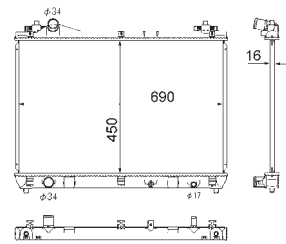

8MK 376 790-241
SUZUKI GRAND VITARA II (JT)