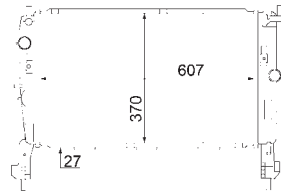

8MK 376 771-231
OPEL MERIVA VAUXHALL MERIVA Mk I (A)