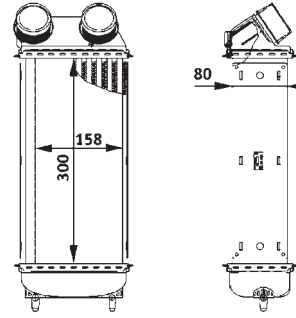

8ML 376 723-561

PEUGEOT 206 CC (2D), 206 Hatchback (2A/C), 206 SW (2E/K)