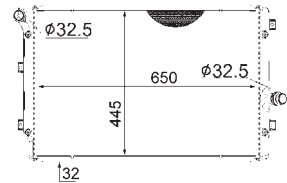

8MK 376 774-044

AUDI A3 (8P1), A3 Convertible (8P7), A3 Sportback (8PA), TT (8J3), TT Roadster (8J9)
SEAT ALTEA (5P1), ALTEA XL (5P5, 5P8), LEON (1P1), TOLEDO III (5P2)
SKODA OCTAVIA (1Z3), OCTAVIA Combi (1Z5), SUPERB (3T4), SUPERB Estate (3T5), YETI (5L)
VW BEETLE (5C1), BEETLE Convertible (5C7), CADDY III Box (2KA, 2KH, 2CA, 2CH), CADDY III Estate (2KB, 2KJ, 2CB, 2CJ), EOS (1F7, 1F8), GOLF PLUS (5M1, 521), GOLF V (1K1), GOLF V Variant (1K5), GOLF VI (5K1), GOLF VI Variant (AJ5), JETTA III (1K2), JETTA IV (162, 163), PASSAT (362), PASSAT (3C2), PASSAT CC (357), PASSAT Variant (365), PASSAT Variant (3C5), SCIROCCO (137, 138), TOURAN (1T1, 1T2), TOURAN (1T3)