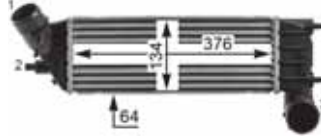

8ML 376 700-711

CITROËN C8 (EA, EB, EC)
FIAT ULYSSE (179AX)
LANCIA PHEDRA (179)
PEUGEOT 807 (E)