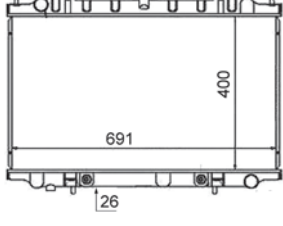

8MK 376 724-691
NISSAN MAXIMA QX (A32), MAXIMA QX (A33),
MAXIMA Station Wagon