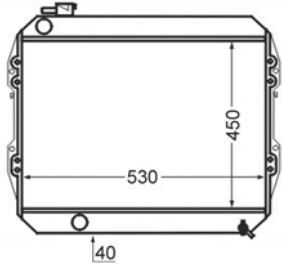

8MK 376 726-651
TOYOTA HILUX II Pickup (RN6, RN5, LN6, YN6, YN5, LN5)
VW TARO