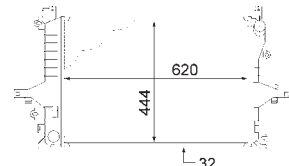

8MK 376 774-221

VOLVO C70 I Convertible, C70 I Coupe, S60 I, S80 I (TS, XY), V70 II (SW)