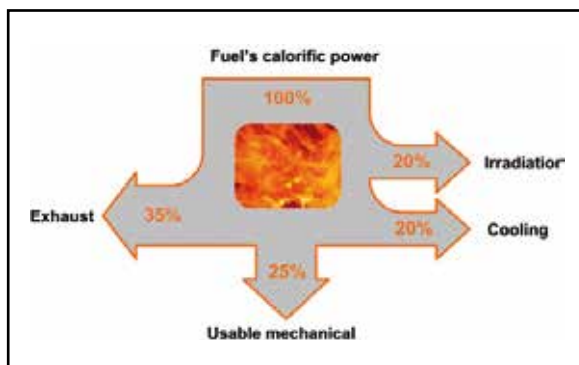

1.2 Internal combustion engine efficiency