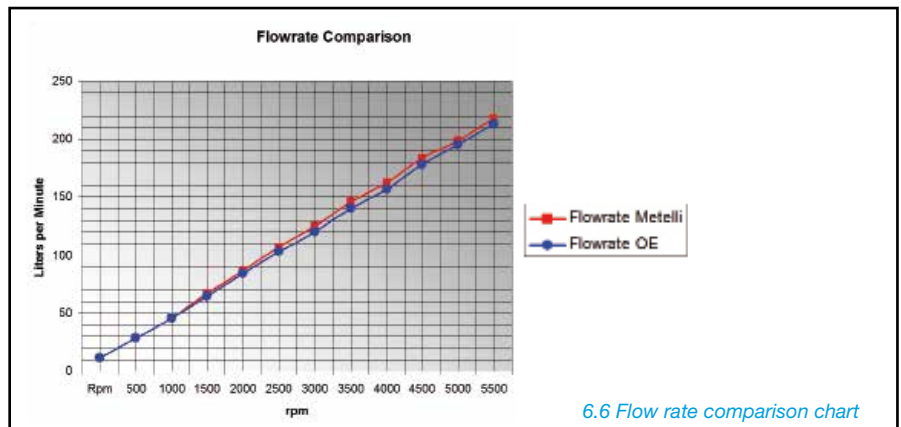

6.5 Pressure Comparison Chart

6.6 Flow rate comparison chart