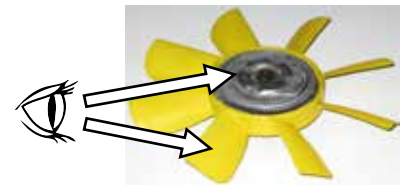

16. The hose clamps that have been removed should be checked and if necessary replaced with new clamps.