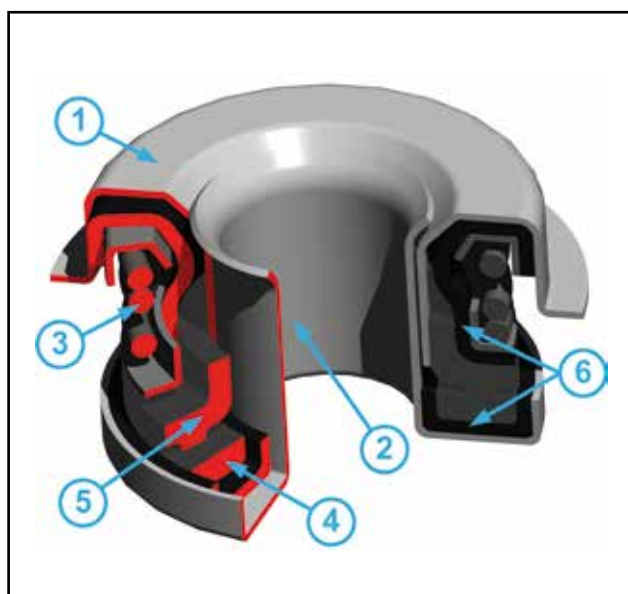

8.4 Section of a typical mechanical seal

1. Stationary part
2. Rotating part
3. Helical spring
4. Slip ring
5. Counterface
6. Bellows