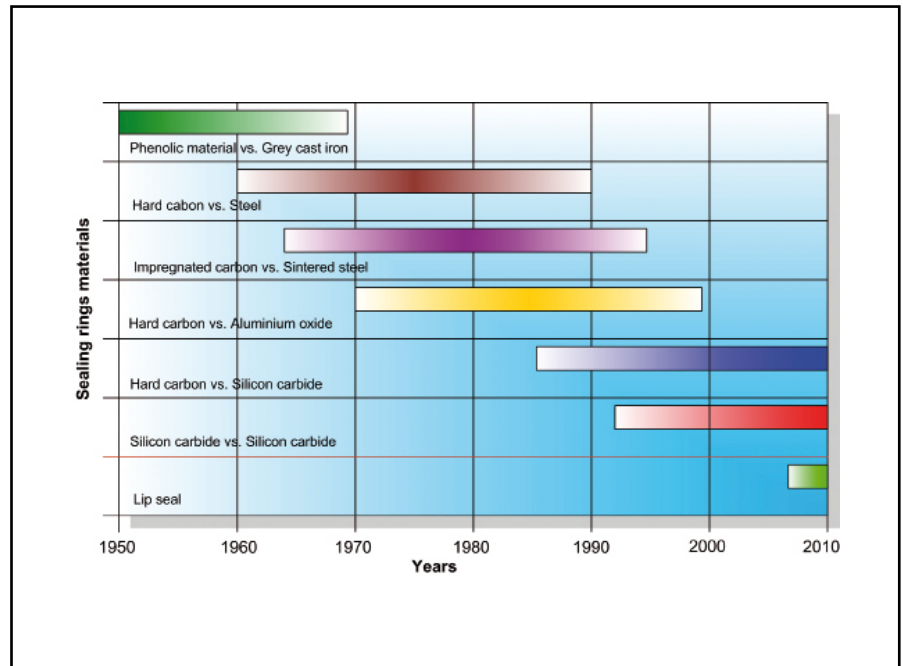

8.6 History of the materials of the rings used in mechanical seals

Hubs and pulleys

The pulleys, which receive the mechanical power from the belt or in rare cases from the chain, are the components which actually keep the bearing shaft and consequently the impeller, in rotation.

The hubs perform the same function, they are used when, for design reasons, the overall dimensions of the pulley are greater than the area in which there are fixing holes of the water pump in its seat; from

the functional point of view they are considerable on a par.

Mounted by interference on the upper part of the bearing shaft, they must be properly secured to withstand the stresses that come from the engine belt (image 8.7).

The external geometry of the pulleys is according to strict tolerances; only this way is it possible to guarantee the perfect coupling between the pulley and belt; this results in a vibration and noise-free operation and a belt life in line with the highest standards.