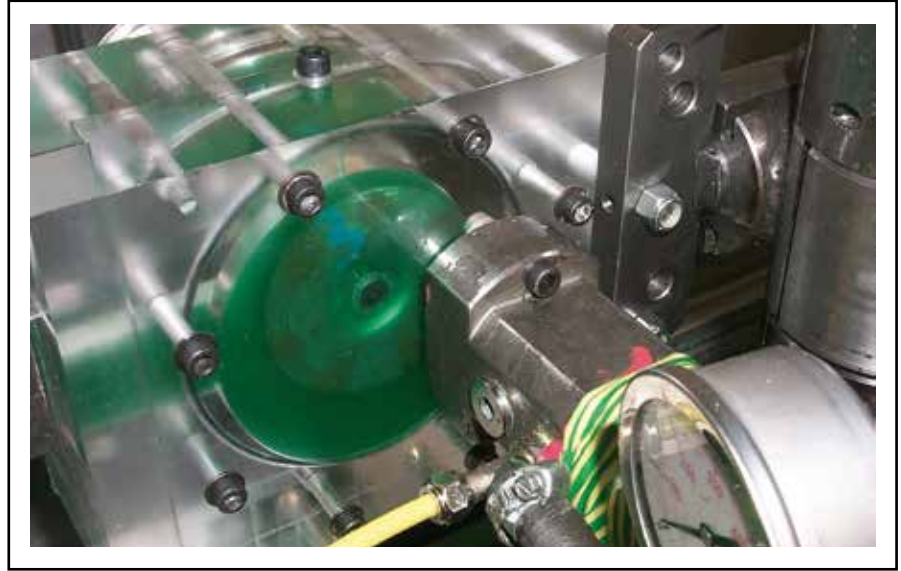

6.4 Transparent test tool

success of the entire design process. This assures us of the actual achievement of the hydraulic performance of our products in every possible condition of use (image 6.5).

The ability to validate and properly test the products is essential.

Thanks to our long corporate history, we have the in-house capability to perform an extensive set of tests at every level in order to fully characterize the hydraulic performance (and not only) of our products (image 6.6).