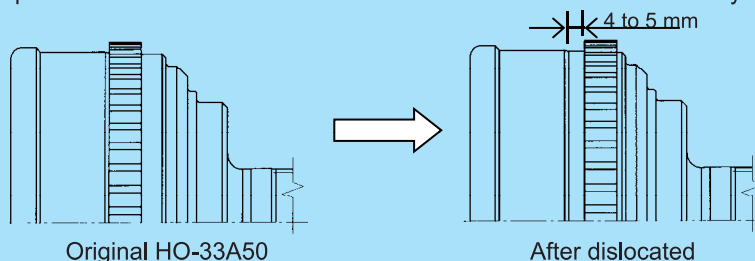

1. There is more than two type of Joint. In case note the number of teeth at shaft spline is correct.
   - TOYOTA COROLLA / SPRINTER (E10 type) etc.,
     TO-09 or TO-10. There is difference number of teeth at shaft spline.
   - MAZDA FAMILIA / LASER / LANTIS (BH / CB type) etc.,
     MA-24 or MA-26. There is difference number of teeth at shaft spline and diameter of inside ABS sensor.
   - HONDA LEGEND (KA type) etc.,
     HO-32 or HO-22. There is difference number of teeth at shaft spline.

1. ABS sensor have to be dislocated.
   - HONDA ODYSSEY HO-33 / HO-33A50
   - There are 2 position of ABS sensor. In case no response from ABS sensor, confirm the position of ABS sensor and dislocate the sensor 4 to 5 mm toward tyre same as original joint.