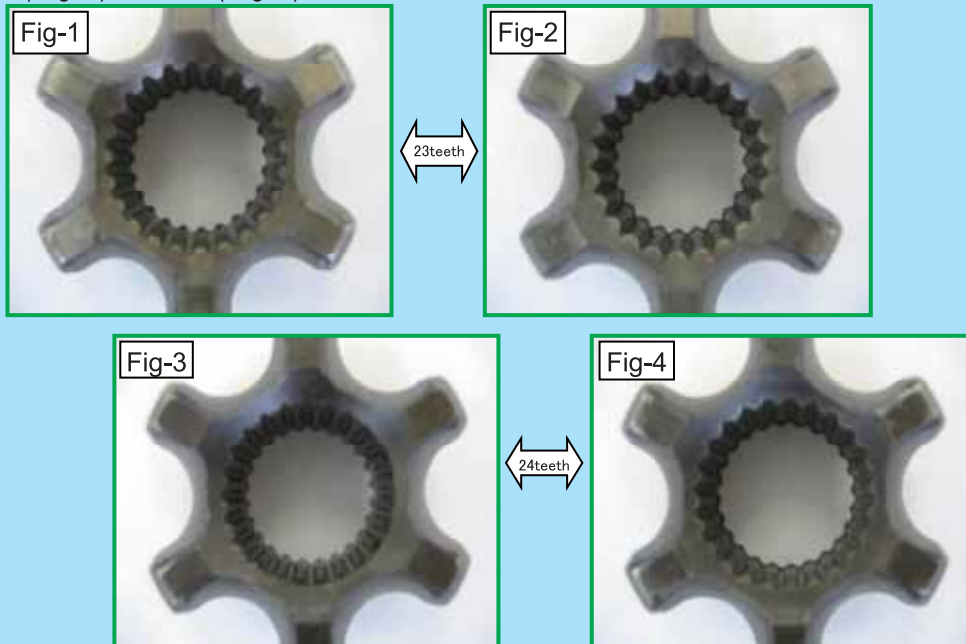

EXPRESSION

Particular notice of Each Maker

1. There is differences of the shape of teeth even number of them at the drive shaft spline (A) is same.
   - MAZDA CAPELLA / CAPELLA CARGO / TELSTER (GD / GV type) etc.,
     MA-05 (Fig-1) or MA-07 (Fig-2).
   - MITSUBISHI GALANT / ETERNA (E5# type) etc.,
     MI-03 (Fig-1) or MI-10 (Fig-2).
   - NISSAN PRAIRIE etc.,
     NI-09 (Fig-1) or NI-19 (Fig-2).
   - TOYOTA CAMRY / VISTA etc.,
     TO-09 (Fig-3) or TO-32 (Fig-4).