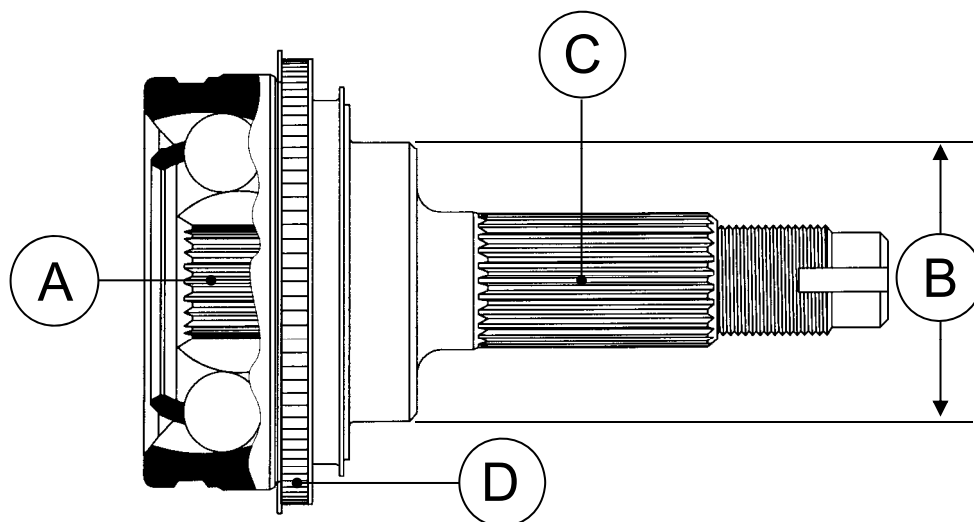

C.V.Joint 部位名称

A : ドライブシャフトスプラインの歯数
B : オイルシール部の径(mm)

C : ハブスプラインの歯数
D : ABSセンサー取付け部の径(mm)