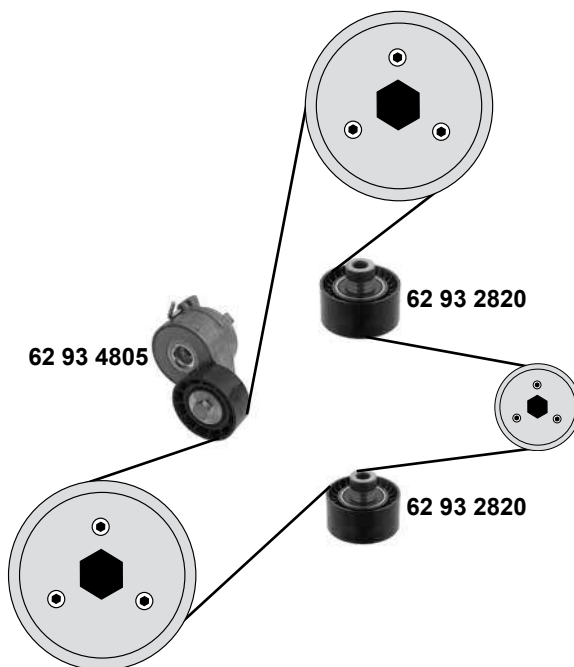

Ref. - No.

62 91 9511	0829.88	Spannrolle / tension roller		ØA 60 B29
62 91 9513	0830.48	Umlenkrolle / deflection pulley		ØA 60 B30
62 92 1865	0816.E7	Zahnriemen / timing belt		Z 144 B25,4
62 92 1867	0831.T3	Rep. Satz Zahnriemen / rep. kit timing belt		
62 93 2820	5751.E6	Umlenkrolle / deflection pulley		ØA 60 B30
62 93 4805	5751.F3	Riemenspanner / belt tensioner	(ex.) AC	ØA60 B25