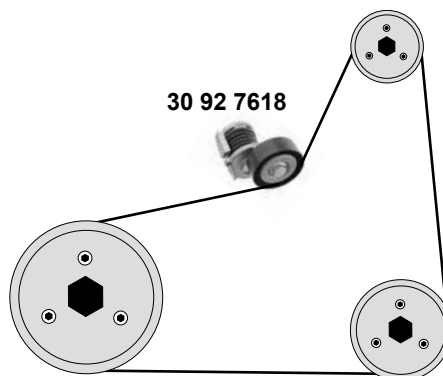

2,0 TDI (CBBB/CBDB/CFGB/CFHB/CFHC)

Sharan (7M)

(96→10)