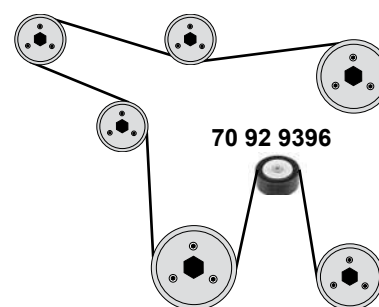

(1) (ex.) tropische Länder / (ex.) tropical Countries

(2) (mot.) 2,4 JTD (147kW)

Ref. - No.

40 94 0898	51820520
70 03 0029	55238027
70 03 0031	71736493
70 92 8306	55183528
70 92 8321	55183528 S2
70 92 9396	51758383

Riemenspanner / belt tensioner
Spannrolle / tension roller
Umlenkrolle / deflection pulley
Zahnriemen / timing belt
Rep. Satz Zahnriemen / rep. kit timing belt
Umlenkrolle / deflection pulley

(1)
(mot.) 2,0D (120kW)
(2) (147kW)
(2)
(2)
→10

ØA 65 x 26
ØA 64 B40
ØA 53 B29
Z199 B24
Z199