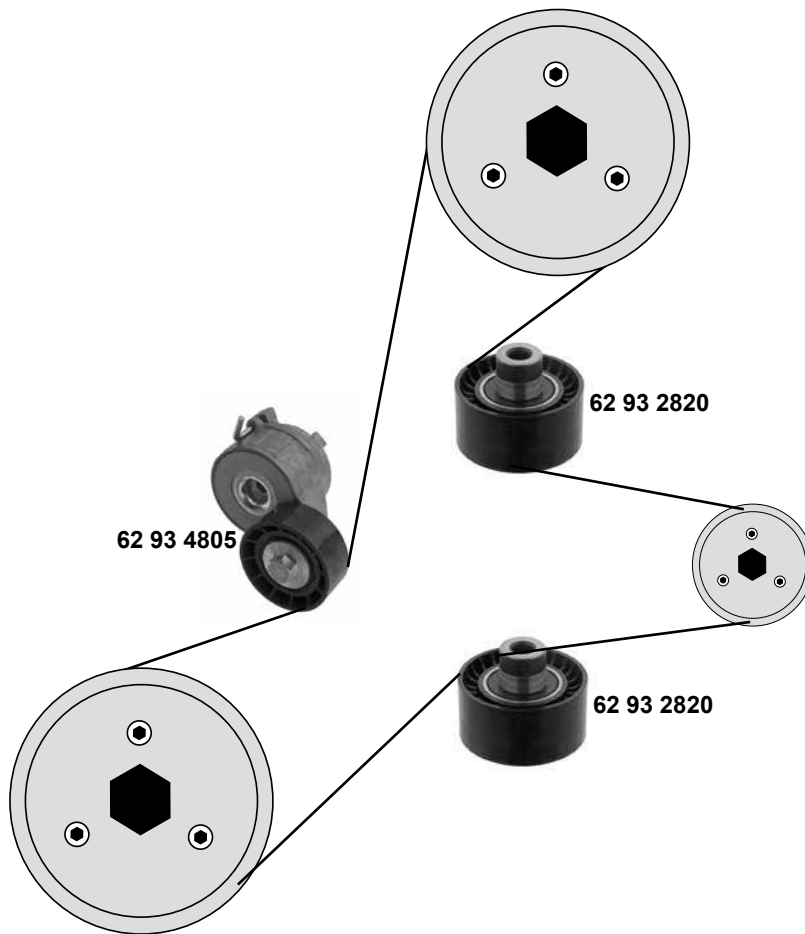

1,6 HDi
(DV6UTED4 / DV6DU M / DV6UC)

(1) (mot.) DV6UTED4

Ref. - No.

62 93 2820 5751.E6
62 93 4805 5751.F3

Umlenkrolle / deflection pulley
Riemenstapner / belt tensioner

(1)

ØA 60 B30
ØA 60 B25