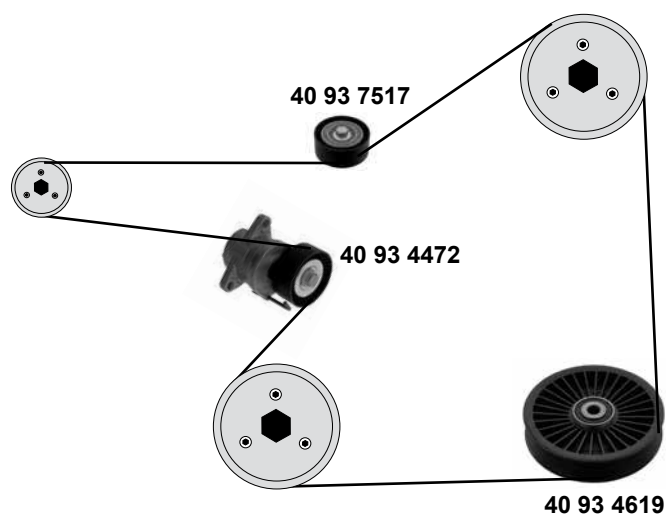

2,0 CDTI

(A 2,0 DTH/DTC/DT/DTL/DTJ/DTR)