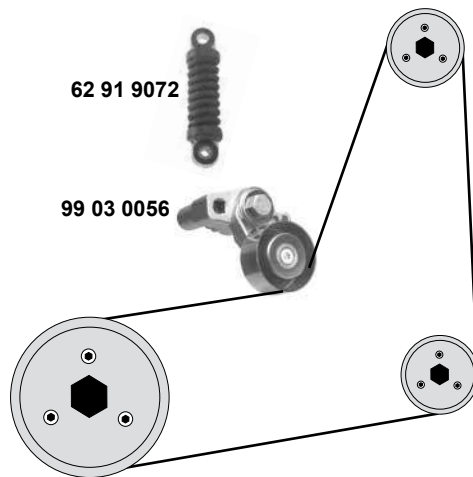

1,6 HDI

(DV6ATED4 / DV6B / DV6DTED M / DV6ETED M)

(1) (mot.) DV6ATED4

Ref. - No.

60 03 0042	5751.57
62 91 9072	5751.81
62 91 9119	5751.55
70 03 0052	5751.56
99 03 0041	5751.29
99 03 0056	5751.30

Spannrolle / tension roller
Riemenspanner / belt tensioner
Spannrolle / tension roller
Spannrolle / tension roller
Umlenkrolle / deflection pulley
Spannrolle / tension roller

(1) ex.) AC
(1) AC + servo
(1)
(1) (ex.) AC
(1) AC + servo
(1) AC + servo

ØA 50 B26
ØA 70 B25
ØA 50 B26
ØA 70 ØI 10/16
ØA 60 B26,5