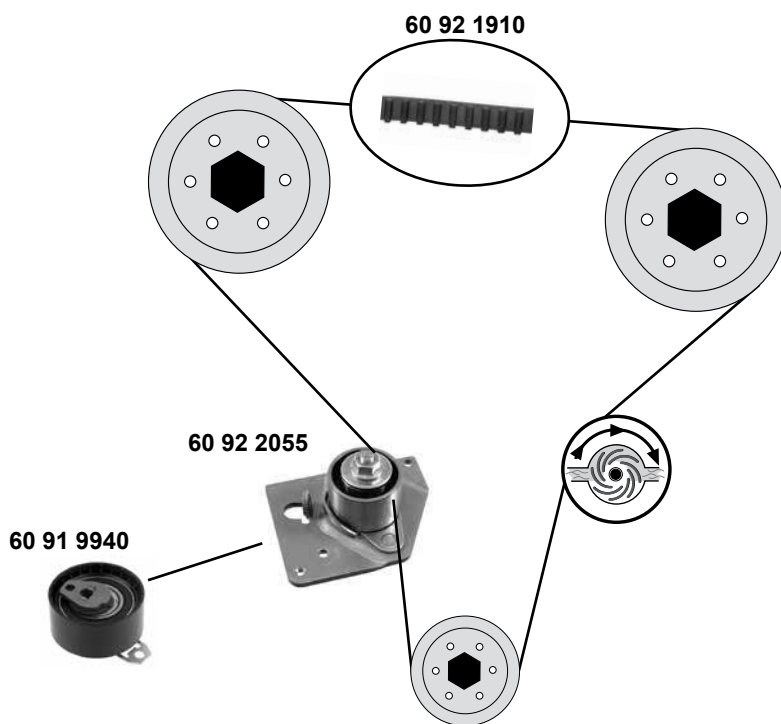

1,9 DTI
(F9Q-772, -774)