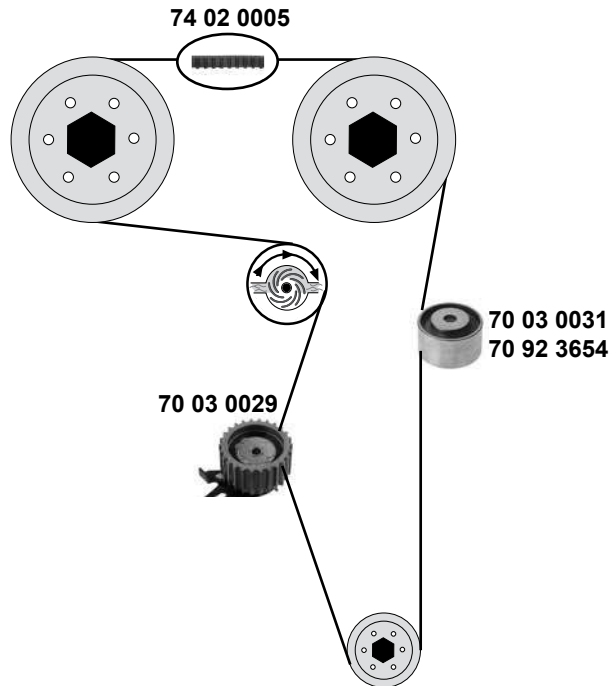

1,9 D

Rep. Satz / rep. kit

SWAG 70 92 3655

- (1) →11 Palio Ext. Eur. Restt (178/BX) →15/05/03 (mot.)→3646771 / →12 Siena Ext. Eur. Rest (178) →15/05/03 (mot.)→3646771
- (2) Palio Ext. Eur. Restt (mot.) 1,9 D 59kW
- (3) Palio Ext. Eur. Rest (178BX) →11 / Siena Ext. Eur. Rest (178)

SWAG GERMANY	Ref. - No.			
70 03 0029	55238027	Spannrolle / tension roller		ØA 64 B40
70 03 0031	71736493	Umlenkrolle / deflection pulley	(1)	ØA 53
70 92 3654	71771498	Umlenkrolle / deflection pulley	15/05/2003→	ØA 53 B23
70 92 3655	71736726	Rep. Satz Zahnriemen / rep. kit timing belt	(2) →08	
70 92 3778	46439454	Steuerkette / timing chain		120 E
70 92 8458	55197785	Kettenspanner / chain tensioner		
74 02 0005	71731639	Zahnriemen / timing belt	(2) →08	Z 190 B 24
99 13 1622	55221385 S1	Rep. Satz Steuerkette / rep. kit timing chain	(3)	120 E