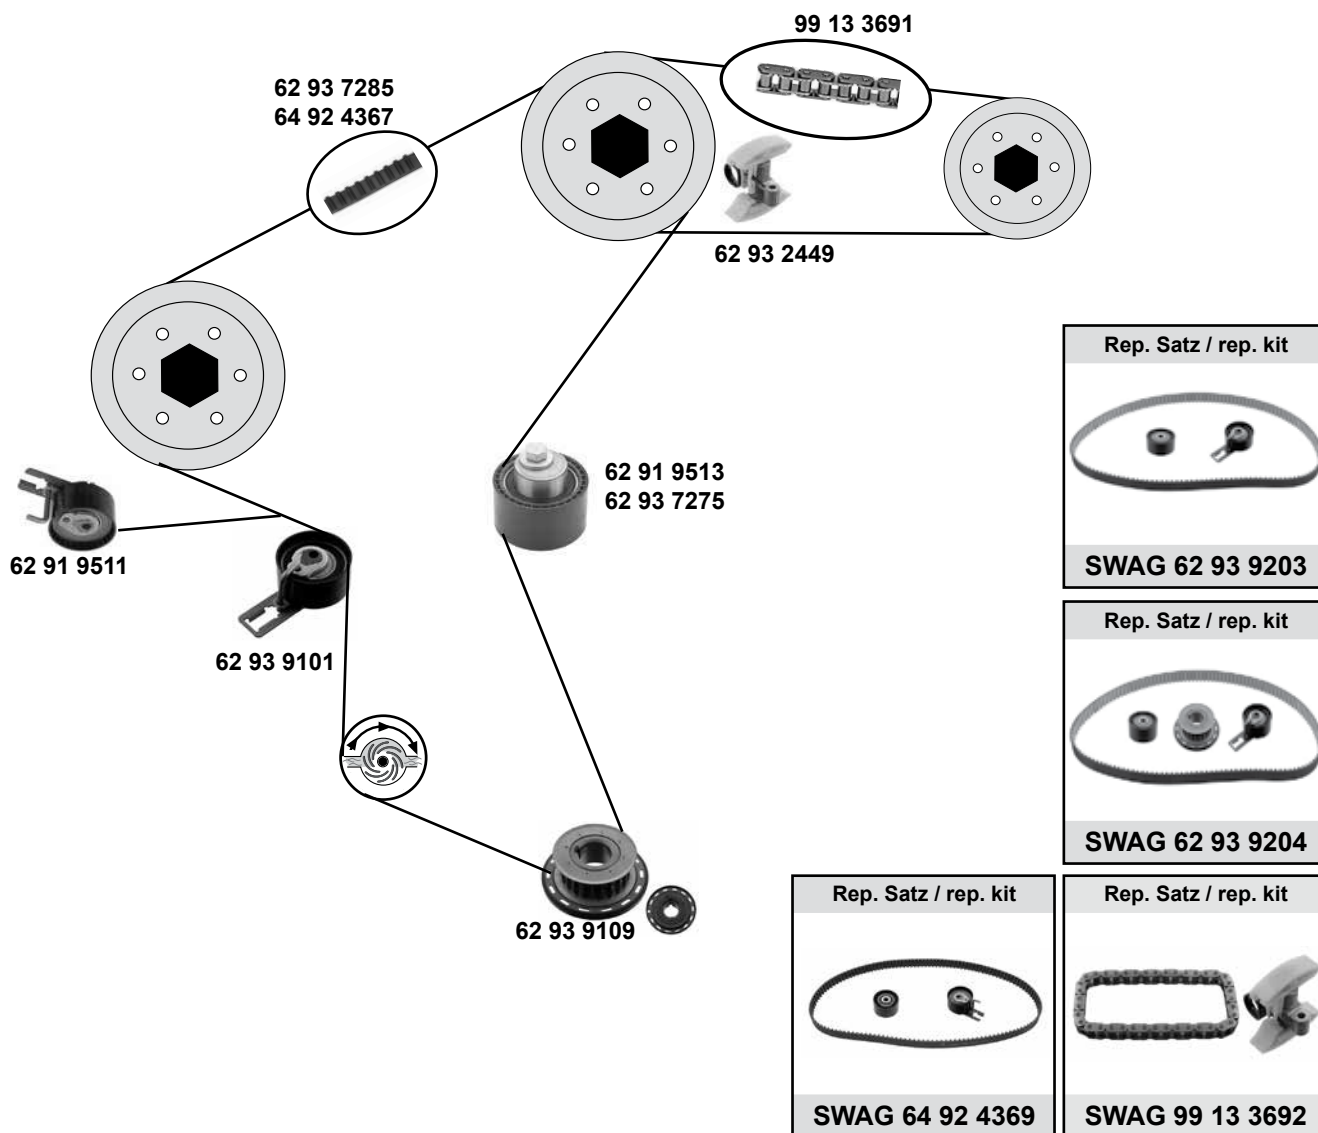

1,6 HDI

(DV6ATED4 / DV6B / DV6DTED M / DV6ETED M)

(1) (mot.) DV6DTED M, DV6ETED M / 02→

(2) (mot.) DV6ATED4 / DV6B 02→

(3) (mot.) DV6DTED M, DV6ETED M

Ref. - No.

Ref. - No.	Description	Quantity	Part Number
62 91 9511	Spannrolle / tension roller	(2)	ØA 60 B29
62 91 9513	Umlenkrolle / deflection pulley	(2)	ØA 60 B30
62 93 2449	Kettenspanner / chain tensioner	(2)	
62 93 7275	Umlenkrolle / deflection pulley	(3) 02→	ØA 61 B30
62 93 7285	Zahnriemen / timing belt	(1)	Z141 B25,4
62 93 9101	Spannrolle / tension roller	(3) 02→	ØA 60 B29
62 93 9109	Zahnrad / gear	(3) 02→	
62 93 9203	Rep. Satz Zahnriemen / rep. kit timing belt	(3) 02→	
62 93 9204	Rep. Satz Zahnriemen / rep. kit timing belt	(3) 02→	
64 92 4367	Zahnriemen / timing belt	(2)	Z137 B25
64 92 4369	Rep. Satz Zahnriemen / rep. kit timing belt	(2)	Z137 B25
99 13 3691	Steuerkette / timing chain	(2)	E 40
99 13 3692	Rep. Satz Steuerkette / rep kit timing chain	(2)	E 40