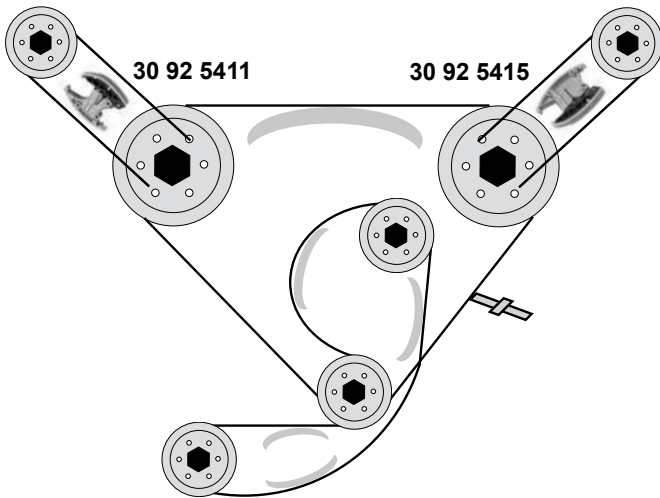

2,7/3,0 TDI

(CAMA/CAMB/CGKA/CGKB/CAPA/CCWA/CCWB)

2,7/3,0 TDI

(CGKA/CGKB/CAMA/CAMB/CCWA/CCWB)