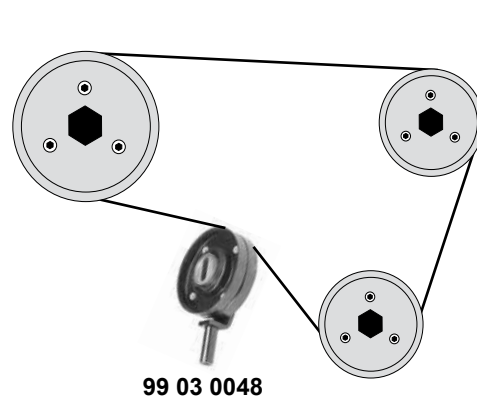

Zahnriemen / timing belt
Rep. Satz Zahnriemen / rep. kit timing belt
Spannrolle / tension roller
Umlenkrolle / deflection pulley
Spannrolle / tension roller

Z 136 B25,4
ØA 60 B34
ØA 60 B34
ØA 85 B26

Ref. - No.