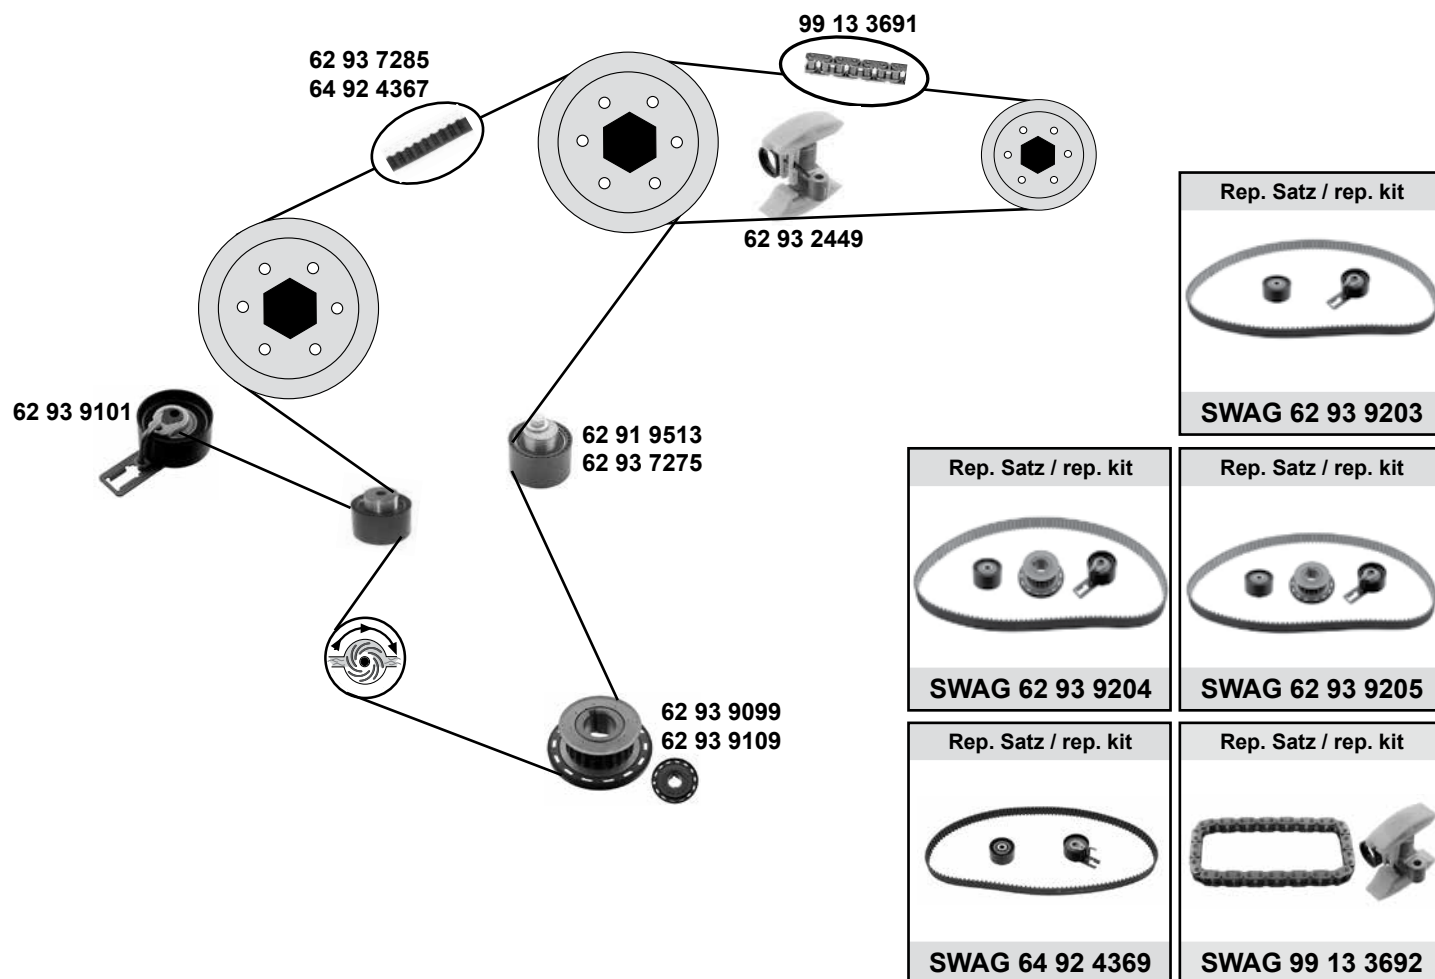

1,6 HDi

(DV6UTED4 / DV6DU/M / DV6UC / DV6TED4)

(1) (mot.) DV6DU M, DV6UC

(3) (mot.) DV6DUM, DV6UC

(5) (mot.) DV6DUM

(2) (mot.) DV6UTED4

(4) (mot.) DV6UC

(6) (mot.) DV6UC O 12720 →

Ref. - No.

Ref. - No.	Description	Quantity	Dimensions
62 91 9511	Spannrolle / tension roller	(2)	ØA 60 B29
62 91 9513	Umlenkrolle / deflection pulley	(2)	ØA 60 B30
62 93 2449	Kettenspanner / chain tensioner	(2) DV6TED4	
62 93 7275	Umlenkrolle / deflection pulley	(3)	ØA 61 B30
62 93 7285	Zahnriemen / timing belt	(1)	Z 141 B25,4
62 93 9099	Zahnrad / gear	(2) / (4) → O 12719	
62 93 9101	Spannrolle / tension roller	(3)	ØA 60 B29
62 93 9109	Zahnrad / gear	(5) (6)	
62 93 9203	Rep. Satz Zahnriemen / rep. kit timing belt	(3)	
62 93 9204	Rep. Satz Zahnriemen / rep. kit timing belt	(5) (6)	
62 93 9205	Rep. Satz Zahnriemen / rep. kit timing belt	(4) → O 12719	
64 92 4367	Zahnriemen / timing belt	(2)	Z137 B25
64 92 4369	Rep. Satz Zahnriemen / rep. kit timing belt	(2)	Z137 B25
99 13 3691	Steuerkette / timing chain	(2) endlos / endless	40 E
99 13 3692	Rep. Satz Steuerkette / rep kit timing chain	(2)