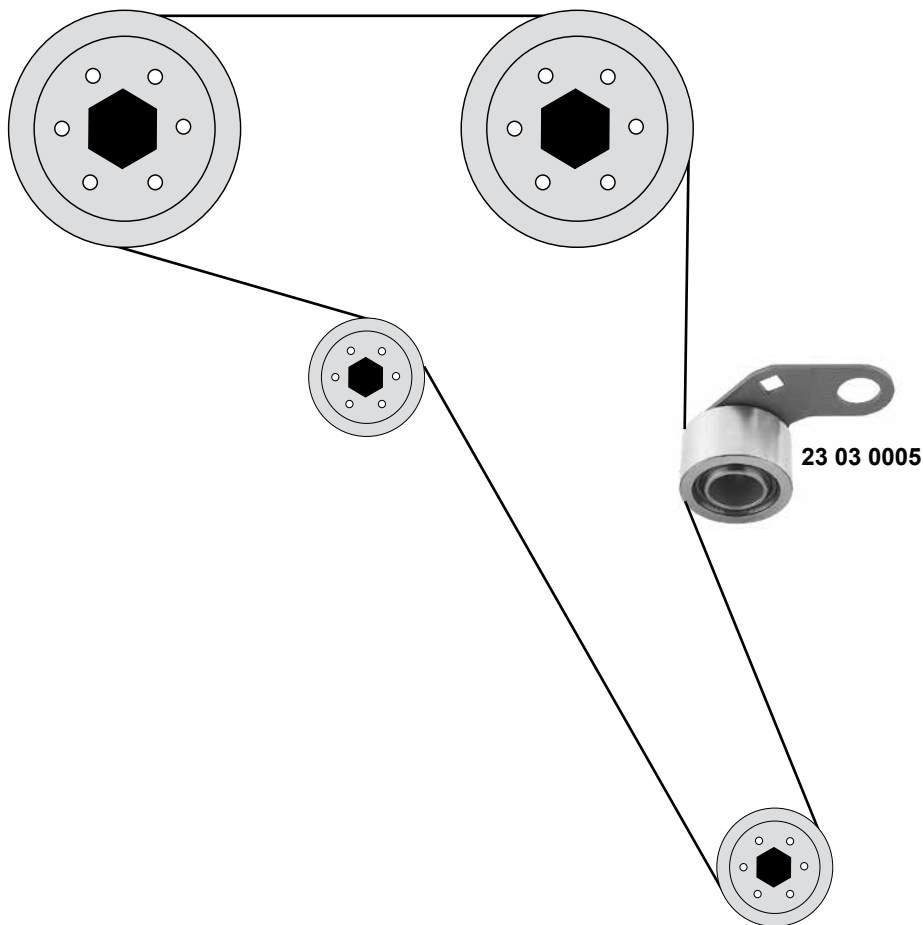

LAND ROVER Defender / Discovery

(95→)

2,5 TDI

Ref. - No.

23 03 0005 LHP 100680

Spannrolle / tension roller

ØA 73 ØI 30 B37