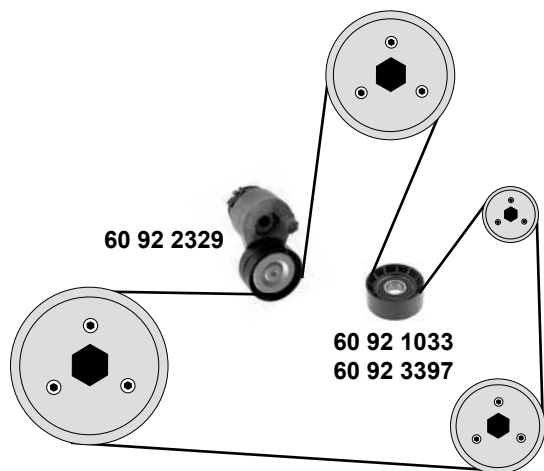

1,9 DTI
(F9Q-772, -774)

AC

60 91 9940	09109416	Spannrolle / tension roller		ØA65,4 B32
60 92 1033	93160256	Umlenkrolle / deflection pulley	→ (ch.) C029793	ØA60,2 ØI 17B25,5
60 92 1910	93161479	Zahnriemen / timing belt		Z 132 B26
60 92 2055	91160164	Spannrolle / tension roller		ØA60 B30,8
60 92 2056	93161478	Rep. Satz Zahnriemen / rep. kit timing belt		Z 132 B26
60 92 2329	93160746	Riemenspanner / belt tensioner		ØA 65 B30
60 92 3397	93161273	Umlenkrolle / deflection pulley	(ch.) C029794 →	17x60x31
60 93 2581	09109567	Riemenspanner / belt tensioner		ØA 65 B26