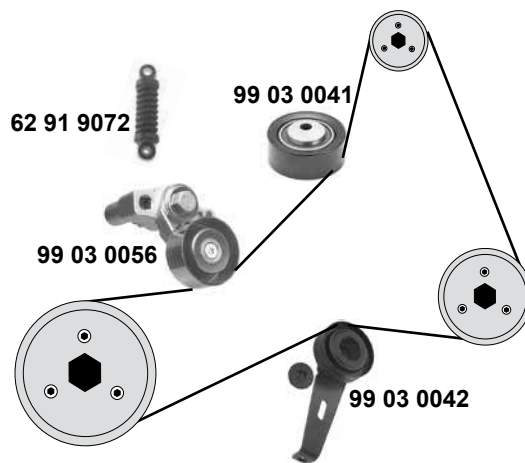

2,1 D

SWAG GERMANY	Ref. - No.			
62 91 9072	9405751819	Schwingungsdämpfer / vibration damper	servo AC	
99 02 0032	71739918	Zahnriemen / timing belt		Z 149 B25,4
99 02 0048	9400831529	Rep. Satz Zahnriemen / rep. kit timing belt		Z 149 B25,27
99 03 0006	9400830379	Umlenkrolle / deflection pulley		ØA 60 ØI 10 H 34
99 03 0012	9400818199	Spannrolle / tension roller		ØA 57 H 3
99 03 0041	9618888580	Spannrolle / tension roller		ØA 70 B27/29
99 03 0042	9627860780	Spannrolle / tension roller		ØA 85 H 26
99 03 0056	9623001280	Spannrolle / tension roller		ØA 60 B26,5