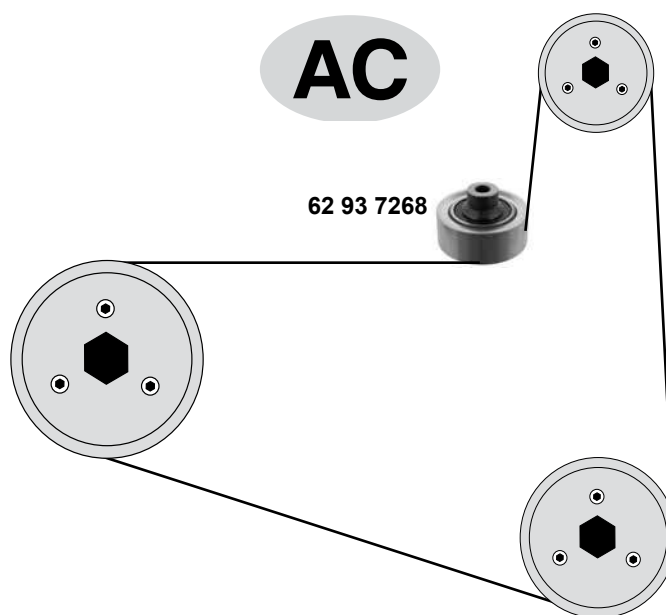

1,4 HDi / 1,6 HDi
(DV4TD/DV6TED4)

(1) → 09 (mot.) DV6TED4 → O 11073

(2) (mot.) DV6TED4 → O 11073

Ref. - No.

62 92 2369 5751.86
62 93 2820 5751.E6
62 93 7268 5751.E5

Riemenspanner / belt tensioner
Umlenkrolle / deflection pulley
Umlenkrolle / deflection pulley

→09
(2)
(1)

ØA 65 B25,5
ØA 60 B30
ØA 70 B27