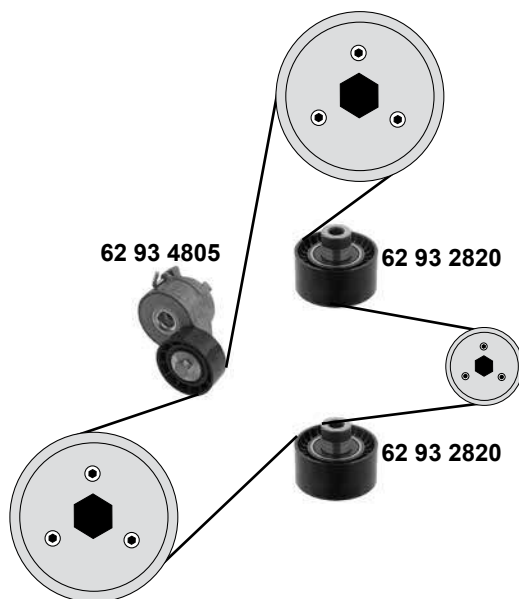

1,6 HDI

(DV6B / DV6ATED4 / DV6ETED M / DV6DTED M)

- (1) (mot.) DV6B O 10571 → / (mot.) DV6ATED / O 11773UZ,1211077,10571FL/FV →
- (2) (mot.) DV6ETEDM , DV6DTEDM (mot.) DV6B O 10571 → / (mot.) DV6ATED O 12110→ / (mot.) DV6ATED O 10571→ oder 11773→
- (3) (mot.) DV6B /DV6ATED4

Ref. - No.

Ref. - No.	Part Description	Quantity	Dimensions
62 92 2779	Riemenspanner / belt tensioner	(3) 02→ / →O 10570	ØA55 B25
62 93 2820	Umlenkrolle / deflection pulley	(2) 02→	ØA60 B30
62 93 4805	Riemenspanner / belt tensioner	(1)	ØA60 B25