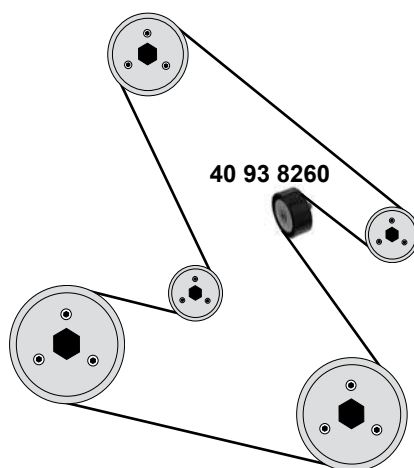

2,0
(LLW)

Ref. - No.

40 93 8260 96440417
40 93 8275 96941103

Spannrolle / tension roller
Spannrolle / tension roller

ØA 60 B27