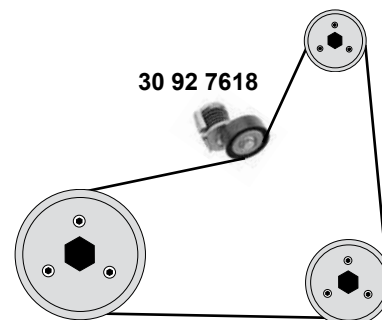

1,6 / 2,0 TDI
(CAYB/CAYC/CLCA/CFHC/CFJA)

Touareg (7L)
(03 → 10)
3,0 TDI
(BKS/BUN/CASA/CASB/CASC/CATA)