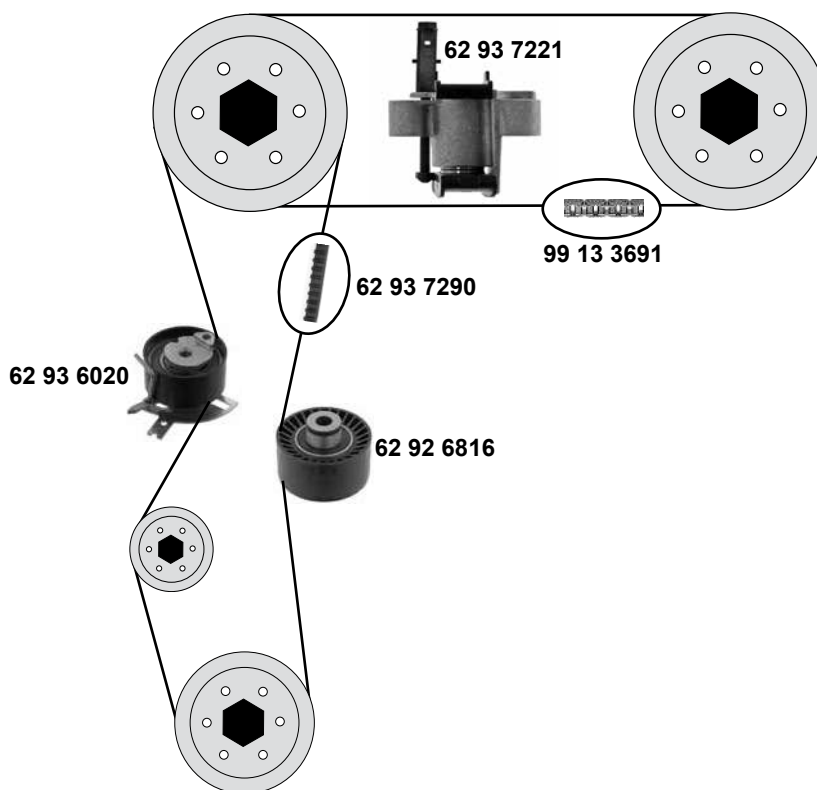

2,0 D / 2,2 D

Rep. Satz / rep. kit

SWAG 62 93 7620