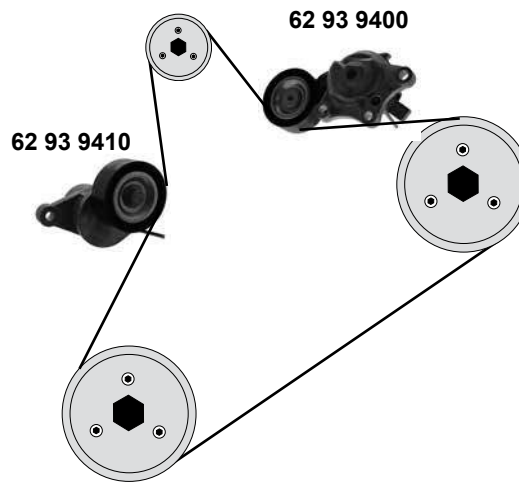

(ex.) **AC**

- (1) (mot.) DV6C AC + Start-Stop
- (2) (mot.) DV6TED4 / (mot.) DV6C (ex.) Start-Stop
- (3) (mot.) DV6TED4/servo

Ref. - No.

Ref. - No.			
62 92 2369	5751.86	Riemenspanner / belt tensioner	(2)
62 93 2820	5751.E6	Spannrolle / tension roller	(3)
62 93 4805	5751.F3	Riemenspanner / belt tensioner	man.
62 93 9400	5751.K4	Riemenspanner / belt tensioner	(1)
62 93 9410	98 018 752 80	Riemenspanner / belt tensioner	(1)