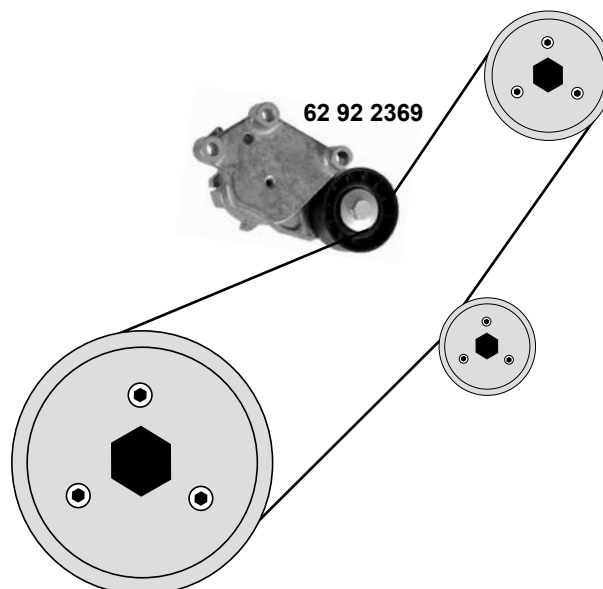

(1)	CIII C3 Picasso	(mot.) DV6C (mot.) DV6DTED / DV4C AC + Start Stop (mot.) DV6DTED AC + Start Stop
(2)	CIII C3 Picasso	(mot.) DV6ATED4 / DV4TD / DV6DTED / DV6C / DV4C / (ex.) Start + Stop (mot.) DV6ETED / DV6ETED M / DV6DTED M (mot.) DV6ATED4 / DV6TED4 / (mot.) DV6DTED / DV6C (ex.) Start + Stop