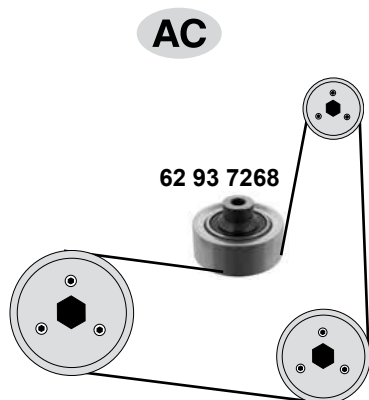

1,4 D / 1,6 D

(DV4TD/DV4TED4/DV6TED4/DV6ATED4/DV6C/DV6DTED)

	(1)	C1	05 →	(mot.) DV4TD
		C2	03 →10	(mot.) DV4TD → O10535 / (mot.) DV6TED4
		C3	05 →	(mot.) DV4TD → O10677 / (mot.) DV4TED4
		C3 Pluriel	03 →10	(mot.) DV4TD → O10555
	(2)	C2	03 →10	(mot.) DV4TD → O 10536 - 11073
		C3 I	→05	(mot.) DV4TD → O 10678 - 11992
		C3 Pluriel	03→07	(mot.) DV4TD → O 10556 - 11073
	(3)	C2	→ 10	(mot.) DV4TD O 10427 → O 11073
		C3	→ 05	(mot.) DV4TD O 10678 →
		C3 Pluriel	03 →10	(mot.) DV4TD O 10556 → O11073
	(4)	C2	03→	(mot.) DV4TD
		C3	02→	(mot.) DV4TD / (mot.) DV4TED4

62 92 2349	5751.90	Umlenkrolle / deflection pulley	(4)	
62 92 2369	5751.86	Riemenspanner / belt tensioner	(1)	ØA 65 B25,5
62 92 2779	5751.89	Spannrolle / tension roller	→ 05 DV6ATED4	ØA 55 B25
62 93 2820	5751.E6	Spannrolle / tension roller	(3)	ØA 60 B30
62 93 7268	5751.E5	Umlenkrolle / deflection pulley	(2)	ØA 70 B27