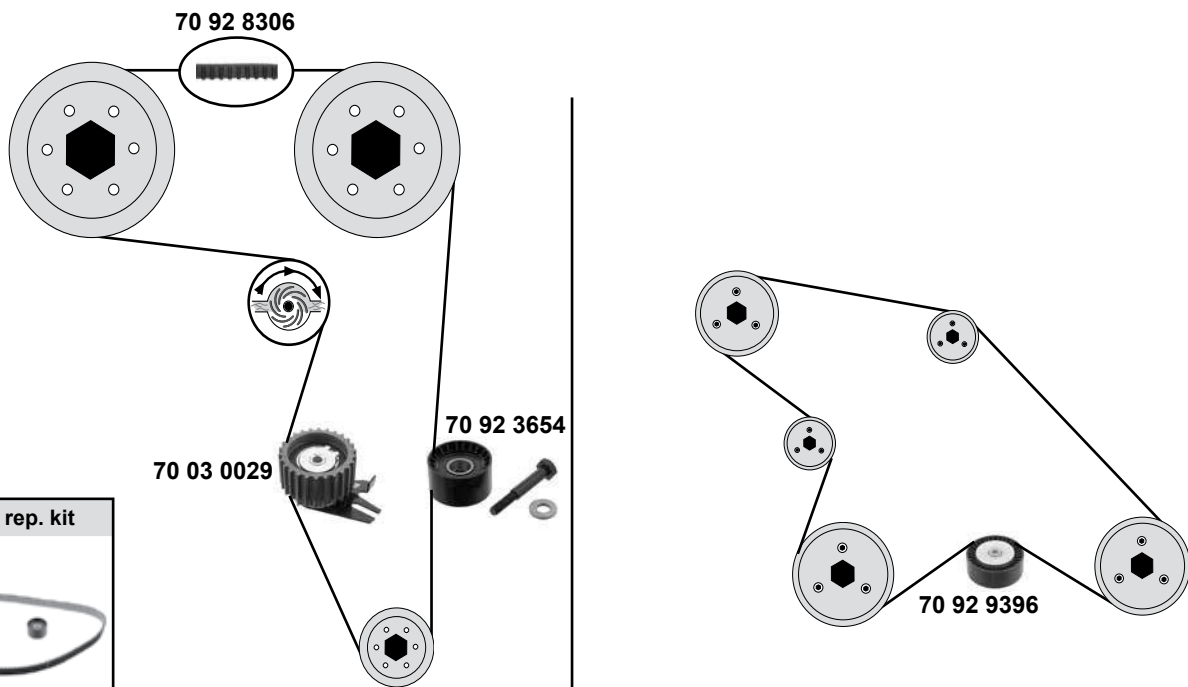

1,6 D /2,0 D

Rep. Satz / rep. kit

SWAG 70 92 8305

SWAG GERMANY	Ref. - No.			
70 03 0029	55238027	Spannrolle / tension roller		ØA 65 H 30
70 92 3654	71771498	Umlenkrolle / deflection pulley		ØA 53 B29
70 92 3778	55221385	Steuerkette / timing chain		120 E
70 92 8305	55183528 S1	Rep. Satz Zahnriemen / rep. kit timing belt	2,0 D Multijet	
70 92 8306	55183528	Zahnriemen / timing belt	2,0 D Multijet	Z 199 B24
70 92 8458	55197785	Kettenspanner / chain tensioner		
70 92 9396	51758383	Umlenkrolle / deflection pulley	AC	ØA70 B26
99 13 1622	55221385 S1	Rep. Satz Steuerkette / rep. kit timing chain		120 E