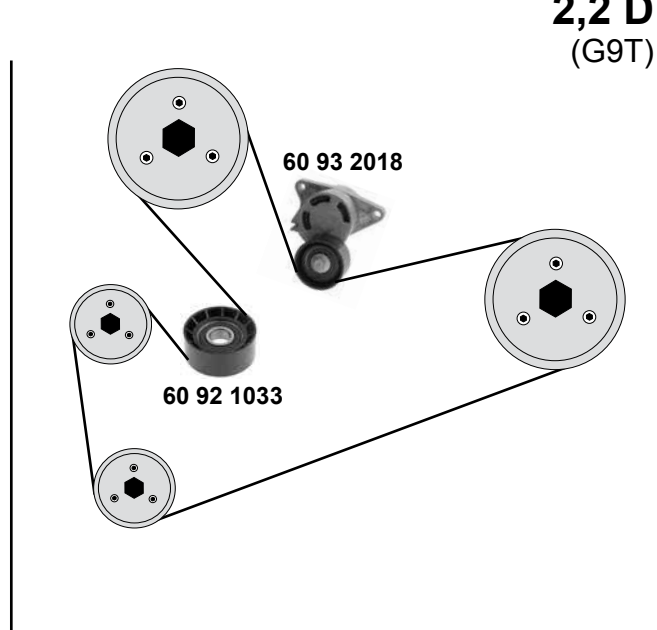

2,2 D
(G9T)

Clio 1
(85→98)
1,9 D
(F8Q)