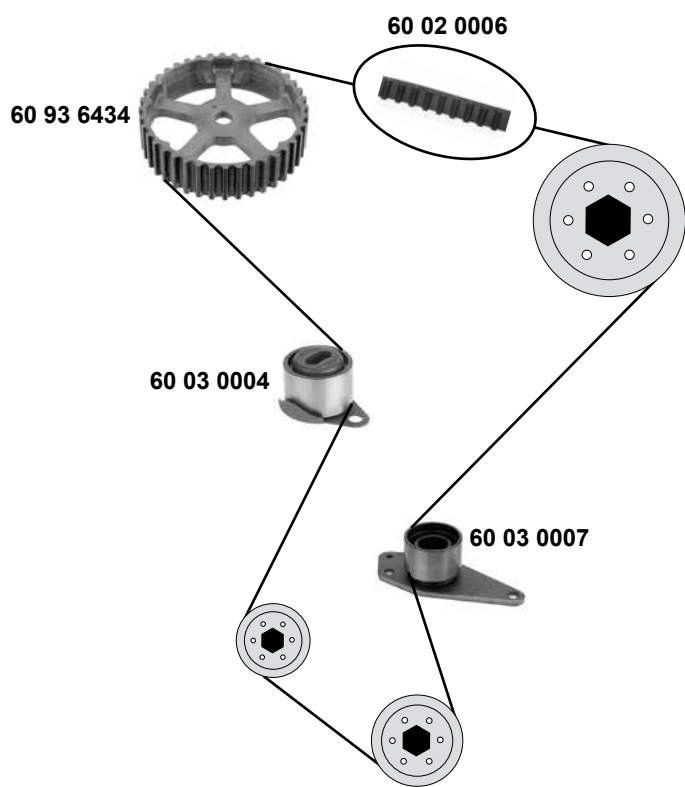

SWAG	Ref. - No.			
60 02 0006	77 01 063 979	Zahnriemen / timing belt		Z 151 B25,4
60 02 0018	77 01 469 774	Rep. Satz Zahnriemen / rep. kit timing belt		ØA 75,2 B32
60 03 0004	77 00 726 440	Spannrolle / tension roller		ØA50 B31
60 03 0007	82 00 469 376	Umlenkrolle / deflection pulley		ØA50 B30,5
60 92 1025	82 00 004 593	Umlenkrolle / deflection pulley		ØA70 B32
60 92 1029	82 00 127 467	Spannrolle / tension roller		ØA 60,2 Ø1 17 B5,5
60 92 1033	82 00 104 754	Umlenkrolle / deflection pulley		Z 89 B25
60 92 3043	82 00 127 627	Zahnriemen / timing belt		
60 92 3045	77 01 473 849	Rep. Satz Zahnriemen / rep. kit timing belt		
60 93 2018	82 00 761 529	Riemenspanner / belt tensioner	(mot.) 710/712	ØA60
60 93 6434	77 00 866 844	Nockenwellenrad / camshaft timing gear	90→