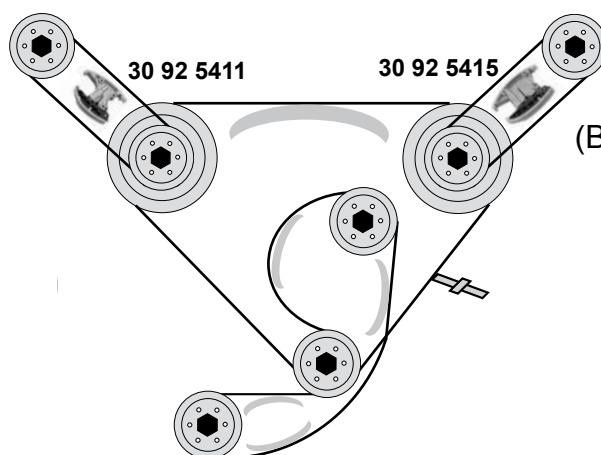

1,6 / 2,0 TDI
(CAYB/CAYC/CLCA/CFHC/CFJA)

Touareg (7L)
(03 → 10)
3,0 TDI
(BKS/BUN/CASA/CASB/CASC/CATA)