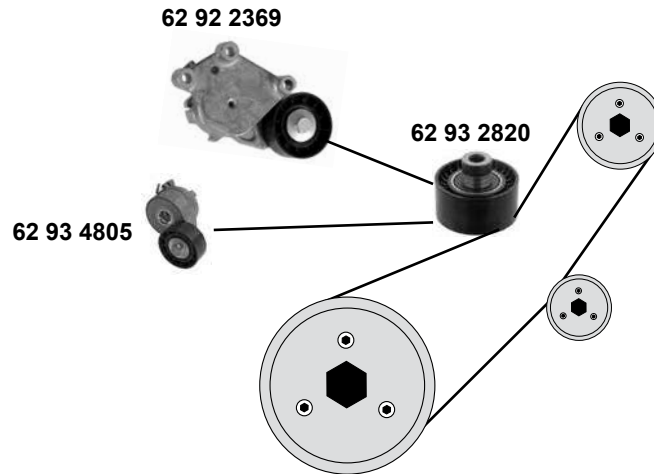

(ex.) **AC**

- (1) (mot.) DV6C AC + Start-Stop
- (2) (mot.) DV6TED4 / (mot.) DV6C (ex.) Start-Stop
- (3) (mot.) DV6TED4/servo

Ref. - No.

Ref. - No.			
62 92 2369	5751.86	Riemenspanner / belt tensioner	(2)
62 93 2820	5751.E6	Spannrolle / tension roller	(3)
62 93 4805	5751.F3	Riemenspanner / belt tensioner	man.
62 93 9400	5751.K4	Riemenspanner / belt tensioner	(1)
62 93 9410	98 018 752 80	Riemenspanner / belt tensioner	(1)