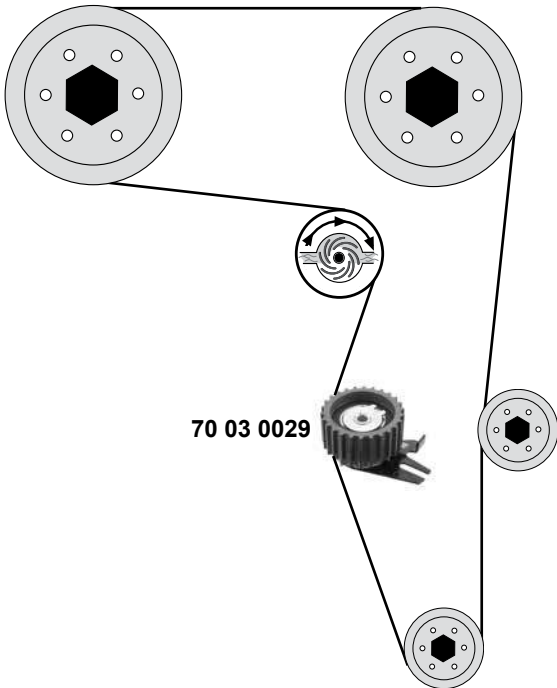

1,6 D (85kW,88kW)

SWAG GERMANY	Ref. - No.			
70 03 0029	55238027	Spannrolle / tension roller	1,6 D 88kW	ØA 65 Z26
70 92 9396	51758383	Umlenkrolle / deflection pulley		ØA 70 B26
70 93 1622	55221385 S1	Rep. Satz Steuerkette / rep. kit timing chain