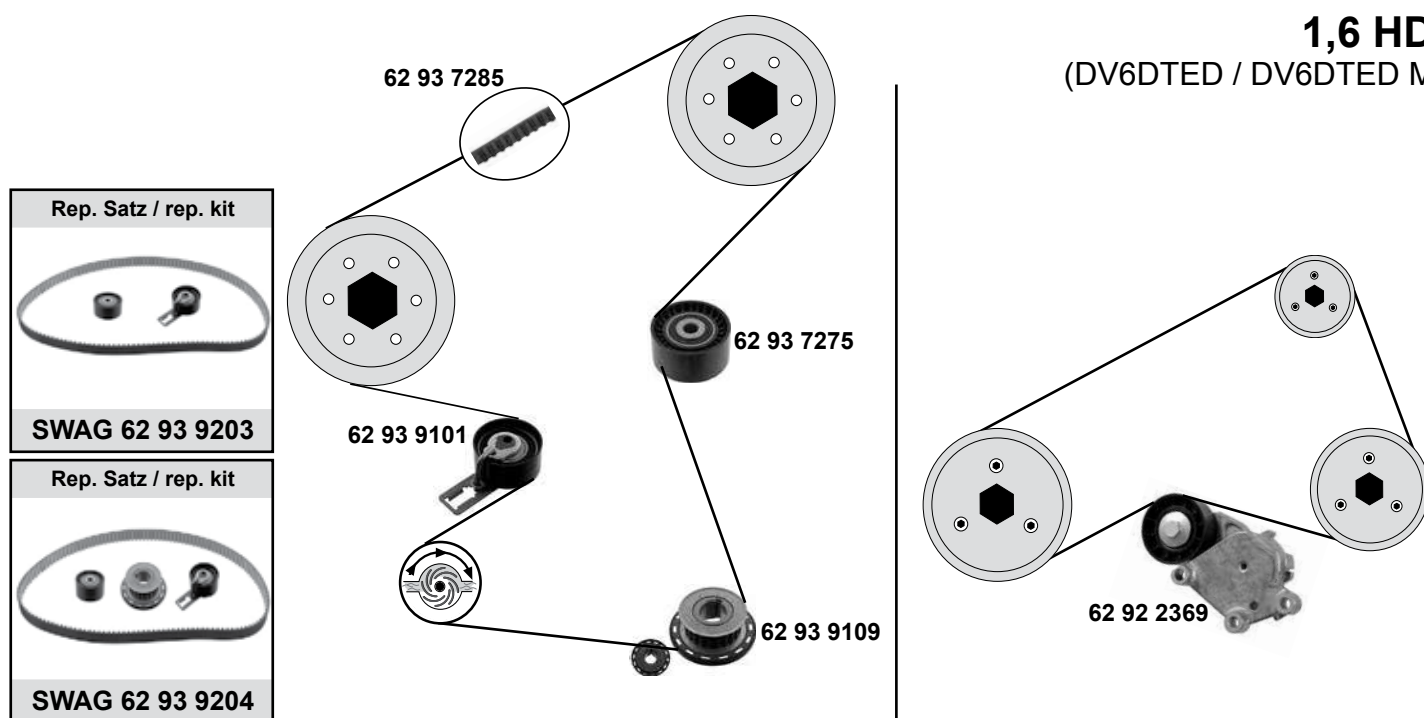

1,4/1,6 HDi

(DV4C/DV6C/DV6DTED/DV6ETED M/DV6DTED M)

301

(12→)

1,6 HDi

(DV6DTED / DV6DTED M)

(1) (mot.) DV4C/DV6ETED M/DV6DTED M (ex.) Start - Stopp

(2) (mot.) DV4C/DV6C/DV6DTED + Start Stop