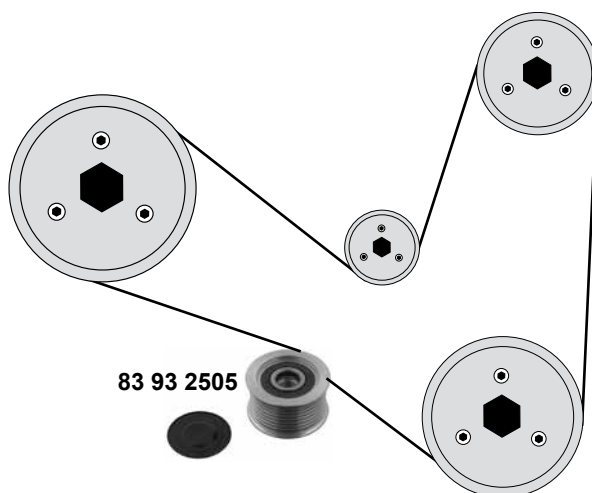

83 92 6982	RF5C-12-730	Umlenkrolle / deflection pulley		ØA 58 H 33
83 92 7004	RF5C-12-700	Spannrolle / tension roller		ØA 58 H 33
83 92 7263	RF5C-12-205A	Zahnriemen / timing belt		Z 153 B 30
83 92 7266	RF7J-12-205 S1	Rep.Satz Zahnriemen / rep.kit timing belt		Z 153 B 30
83 93 2505	RF5C-18-330A	Riemenscheibe / belt pulley		ØA 65 ØI 17 B39
83 93 4610	RF2A-12-770B	Riemenspanner / belt tensioner	Hydraulisch / hydraulic	ØA 31