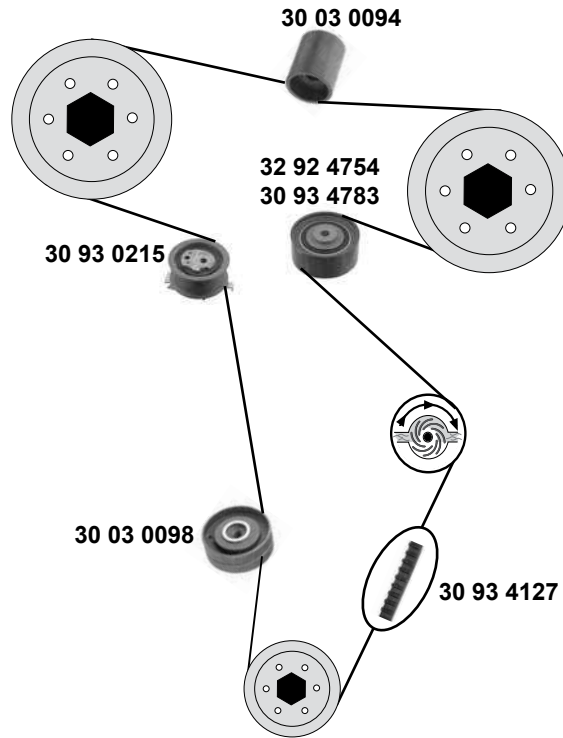

2,0 TDI (AKE / AYM / BFC / BAU / BDH / BCZ / BDG)