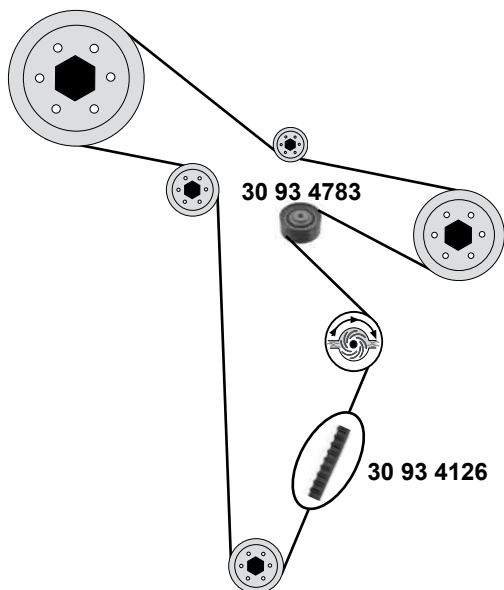

1,6 / 2,0 TDI
(CAYB/CAYC/CLCA/CFHC/CFJA)

Touareg (7L)
(03 → 10)
3,0 TDI
(BKS/BUN/CASA/CASB/CASC/CATA)