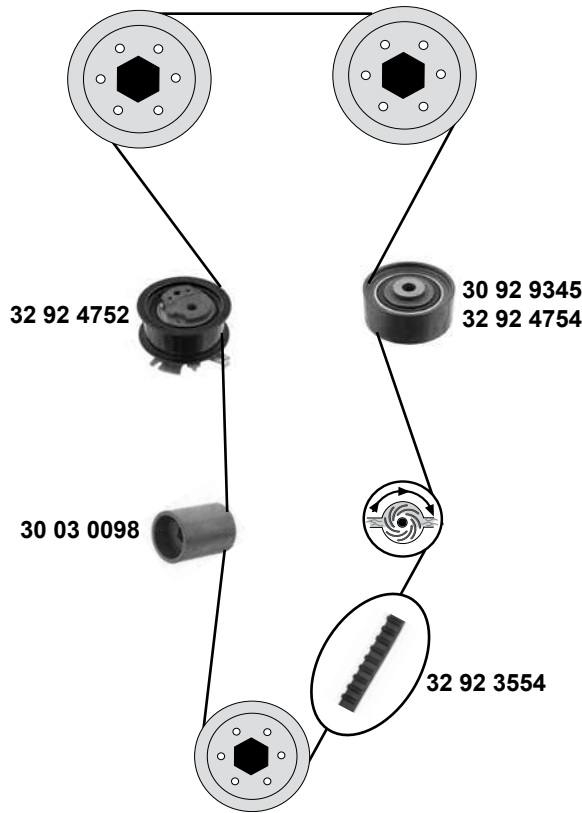

2,0 TDI

(BKD/AZV/BMN/BUY/BMM/CBAA/CBAB/CBBB/CFFA/CFFB/CFGB/CLJA)