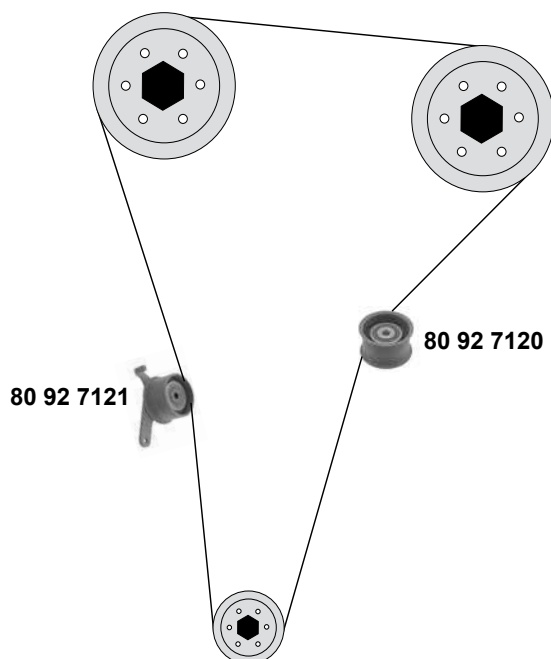

MITSUBISHI

Galant III→VI (E14A/E34A/E57A/EA6A/EA6W)

(84→02)

1,8 D 8V / 1,8 TD 8V