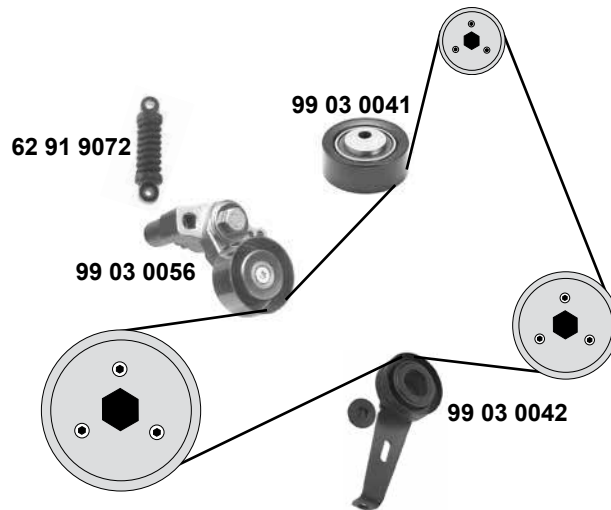

2,1 HDi

(XUD11BTE)

SWAG GERMANY	Ref. - No.			
62 91 9072	5751.81	Riemenspanner / belt tensioner	AC + servo	
99 02 0032	0816.54	Zahnriemen / timing belt		Z 149 B25,4
99 02 0048	0816.54 S	Rep. Satz Zahnriemen / rep. kit timing belt		Z 149 B25,27
99 03 0006	0830.37	Umlenkrolle / deflection pulley		ØA 60 ØI 10 B34
99 03 0012	0818.19	Spannrolle / tension roller		ØA 57 B31
99 03 0041	5751.29	Spannrolle / tension roller	AC	ØA 70 B27/29
99 03 0042	5751.38	Spannrolle / tension roller	(EX.) AC	ØA 85 B26
99 03 0056	5751.30	Spannrolle / tension roller	AC	ØA 60 B26,5