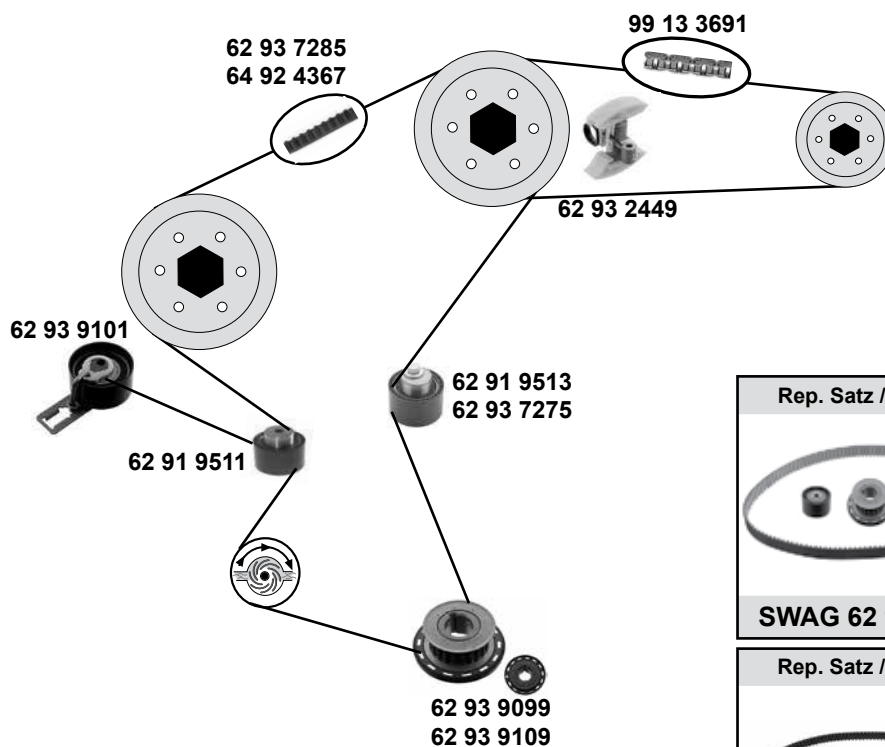

1,6 HDI

(DV6AUTED4/DV6BUTED4/DV6TED4BU/DV6C/DV6B/DV6DTED/DV6ETED4)

Rep. Satz / rep. kit

SWAG 62 93 9203

Rep. Satz / rep. kit

SWAG 62 93 9204

Rep. Satz / rep. kit

SWAG 62 93 9205

Rep. Satz / rep. kit

SWAG 64 92 4369

Rep. Satz / rep. kit

SWAG 99 13 3692

- (1) (mot.) DV6C, DV6DTED M, DV6ETED4, DV6DTED, DV6ETED M
- (2) (mot.) DV6AUTED4/DV6BUTED4/DV6TED4BU
- (3) (mot.) DV6DTED M, DV6ETED4, DV6DTED, DV6ETED M / DV6C → O 12719
- (4) (mot.) DV6DTED M, DV6ETED4, DV6DTED, DV6ETED M O 12720 → / (mot.) DV6C
- (5) (mot.) DV6DTED M, DV6ETED4, DV6DTED, DV6ETED M / DV6C O 12720 →
- (6) (mot.) DV6AUTED4/DV6BUTED4/DV6TED4BU / DV6TED4 / DV6ATED4 / DV6B

Ref. - No.

Ref. - No.	Description	Quantity	Part Number
62 91 9511	Spannrolle / tension roller	(2)	ØA 60 B29
62 91 9513	Umlenkrolle / deflection pulley	(2)	ØA 60 B30
62 93 7275	Umlenkrolle / deflection pulley	(1)	ØA 61 B30
62 93 7285	Zahnriemen / timing belt	(1)	Z 141 B25,4
62 93 9099	Zahnrad / gear	(3) (6)	
62 93 9101	Spannrolle / tension roller	(1)	ØA 60 B29
62 93 9109	Zahnrad / gear	(4)	
62 93 9203	Rep. Satz Zahnriemen / rep. kit timing belt	(1)	
62 93 9204	Rep. Satz Zahnriemen / rep. kit timing belt	(5)	
62 93 9205	Rep. Satz Zahnriemen / rep. kit timing belt	(3)	
62 93 2449	Kettenspanner / chain tensioner	(2)	
64 92 4367	Zahnriemen / timing belt	(2)	Z137 B25
64 92 4369	Rep. Satz Zahnriemen / rep. kit timing belt	(2)	Z137 B25
99 13 3691	Steuerkette / timing chain	(2) endlos / endless	E 40
99 13 3692	Rep. Satz Steuerkette / rep kit timing chain	(2) endlos / endless	E 40