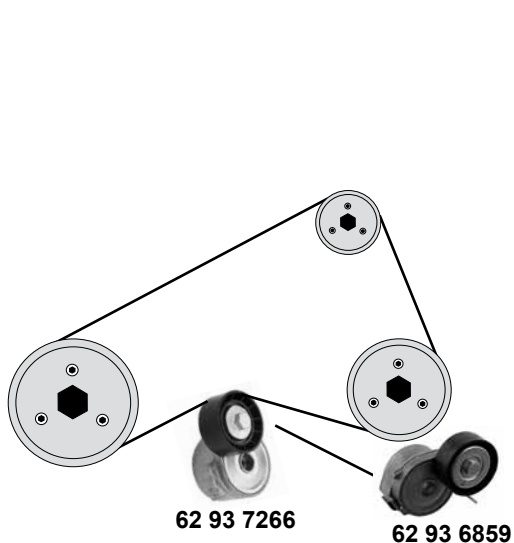

2,0 HDi / 2,2 HDi
(DW10BTED4/DW10UTED4/DW10CTED4/DW10CB/DW12BTED4)

(1) DW12TED4 → O 10010 / DW10ATED/DW10TD
(3) (mot.) DW12BTED4

(2) (mot.) DW10BTED4/DW10UTED4
(4) (mot.) DW10CTED4/DW10CB

Ref. - No.

Riemenspanner / belt tensioner
Riemenspanner / belt tensioner
Riemenspanner / belt tensioner
Riemenspanner / belt tensioner
Spannrolle / tension roller

62 91 9119 5751.55
62 93 6859 5751.G0
62 93 7266 5751.A7
62 93 9390 5751.H8
99 03 0041 5751.29

(3) ØA 70 B25
(2) ØA 65 B25
(4) ØA 70 B25
(1) servo AC ØA 65 B25
ØA 70 ØI 10/16