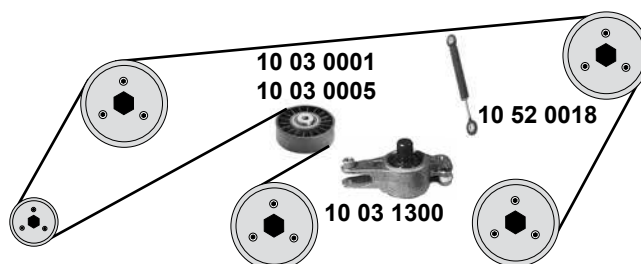

Rep. Satz / rep. kit

SWAG 99 90 8486

(1) Nietverschluß / riveted link / bouchon de rivet / rivetti / cierre de roblón

Ref. - No.

SWAG Ref. - No.	Part Name	Notes	Dimensions
10 03 0001	Spannrolle / tension roller	servo man.	ØA75 B26 / 31,5 ØA 80 B25 / 31
10 03 0005	Spannrolle / tension roller		
10 03 1300	Hebel / lever		
10 04 1400	Nockenwellenrad / camshaft gear		Z 38
10 05 0009	Kurbelwellenzahnrad / crankshaft gear		Z 18
10 09 0031	Gleitschiene / sliding rail		
10 09 0032	Gleitschiene / sliding rail		
10 10 1700	Kettenspanner / chain tensioner		
10 52 0018	Schwingungsdämpfer / vibration damper		55 N - 90 N
10 93 6592	Rep. Satz Steuerkette / rep. kit timing chain	(1)	D 126 E D 557 / 126 N
99 11 0174	Steuerkette / timing chain		
99 11 0175	Steuerkette / timing chain		
99 11 0169	Kettenglied / chain link		
99 13 0302	Rep. Satz Steuerkette / rep. kit timing chain		
99 90 8486	Rep. Satz Hebel / rep. kit lever