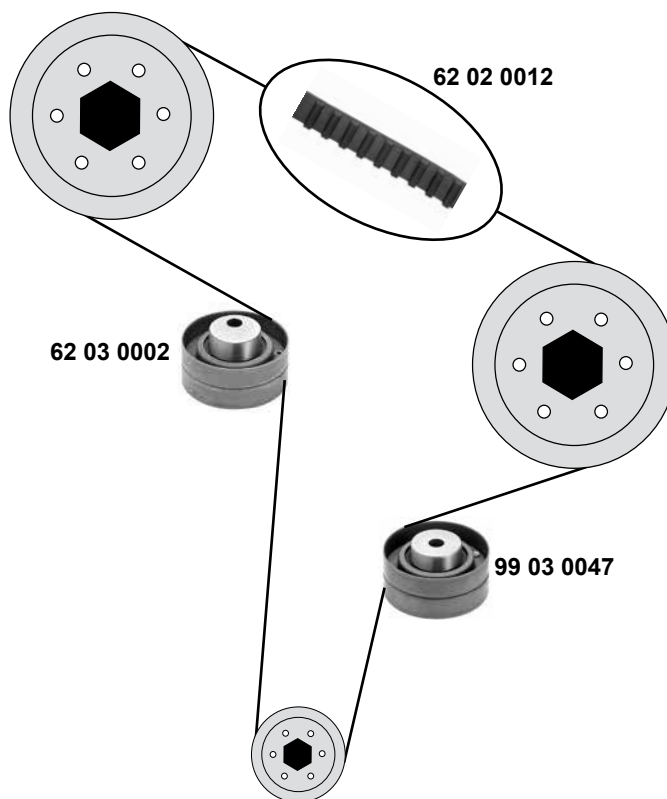

Zahnriemen / timing belt
Rep. Satz Zahnriemen / rep. kit timing belt
Spannrolle / tension roller
Umlenkrolle / deflection pulley
Spannrolle / tension roller

Z 136 B25,4
ØA 60 B34
ØA 60 B34
ØA 85 B26

Ref. - No.