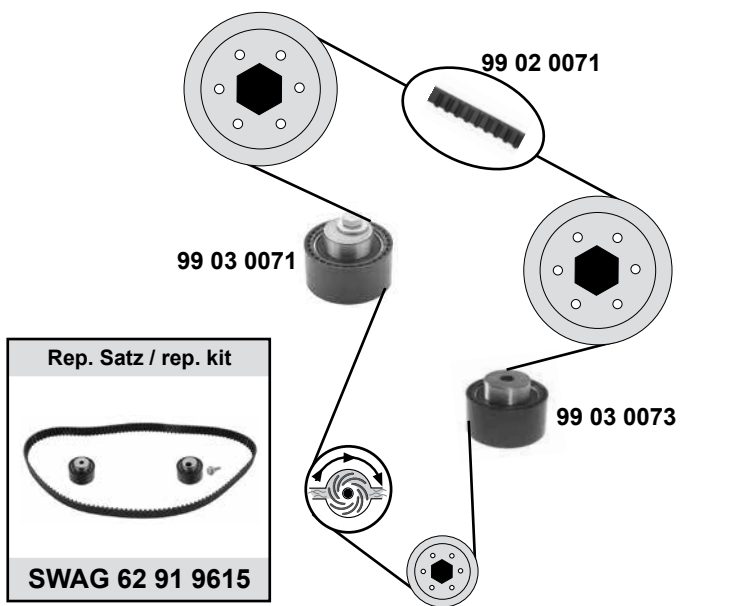

1,9 HDi
(DW8)

- (1) (ex.) variable servo
- (2) servo (ex.) O 08400 →
- (3) (ex.) AC servo → O 08399
- (4) Berlingo I 07/96 → 11/02 DW8 servo AC O 07910-11950→ / DW8B servo AC O 08729-11950→
- (5) Berlingo II 12/02 → 03/08 DW8B AC

Ref. - No.

Ref. - No.	Description	Notes	Dimensions
99 03 0041	Umlenkrolle / deflection pulley	AC + servo	ØA 70 ØI 10/16
60 03 0042	Spannrolle / tension roller	(ex.) AC	ØA 50 B26
99 03 0056	Spannrolle / tension roller	AC + servo	ØA 60 B26,5
99 03 0059	Spannrolle / tension roller	man.	ØA 85 B26
70 03 0052	Spannrolle / tension roller	(ex.) AC	ØA 50 B26
99 03 0071	Spannrolle / tension roller		ØA 60 ØI 13
99 03 0073	Umlenkrolle / deflection pulley		ØA 60 ØI 10
99 02 0071	Zahnriemen / timing belt		Z 140 B25,4
62 91 9072	Riemenspanner / belt tensioner	AC + servo	
62 91 9214	Umlenkrolle / deflection pulley	servo (1) (ex.) AC	ØA 37 ØI 10 B27
62 91 9482	Spannrolle / tension roller	(2)	ØA 60
62 91 9615	Rep. Satz Zahnriemen / rep. kit timing belt	(1) (2)	Z 140 B25,4
62 03 0015	Umlenkrolle / deflection pulley	(3)	ØA 59,8 B25
62 03 0013	Spannrolle / tension roller	(4) (5)	ØA 60 ØI 8 B26,5
62 93 7270	Riemenspanner / belt tensioner		ØA 60 B25