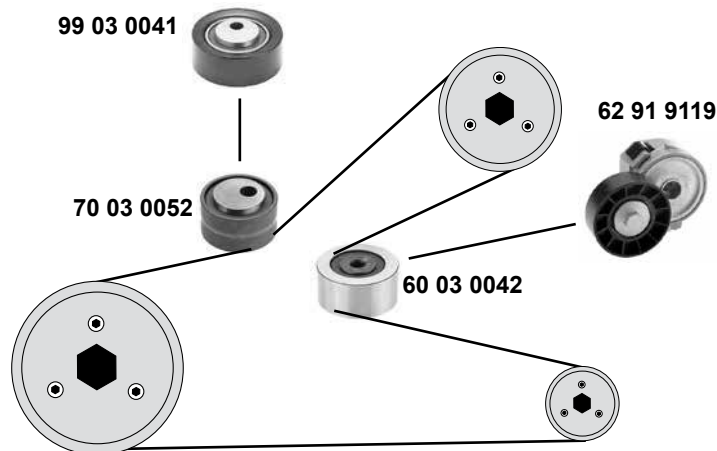

(1) (mot.) DW10ATED4

SWAG GERMANY	Ref. - No.			
60 03 0042	5751.57	Spannrolle / tension roller	(ex.) AC	ØA 50 B26
62 02 0024	0816.A6	Zahnriemen / timing belt	(mot.) DW10ATED	Z 146 B25,4
62 91 9119	5751.55	Spannrolle / tension roller	(1)	ØA 70 B25
62 91 9623	0831.83	Rep. Satz Zahnriemen / rep. kit timing belt	(1)	Z141 B25,4
62 92 1865	0816.E7	Zahnriemen / timing belt	(1)	Z 144 B25,4
62 92 7390	0831.74	Rep. Satz Zahnriemen / rep. kit timing belt	(1)	Z144 B25,4
62 93 7211	0849.22	Kettenspanner / chain tensioner	(1)	
62 93 7224	0829.94	Gleitschiene / sliding rail	(1)	
62 93 7230	0849.23	Rep. Satz Steuerkette / rep kit timing chain	(1)	
70 03 0052	5751.56	Spannrolle / tension roller	(ex.) AC	ØA 50 B26
99 02 0072	0816.A9	Zahnriemen / timing belt	(1)	Z 141 B25,4
99 03 0041	5751.29	Umlenkrolle / deflection pulley	AC + servo	ØA 70 ØI 10/16
99 03 0071	0829.59	Spannrolle / tension roller		ØA 60 ØI 13 B30
99 03 0073	0830.28	Umlenkrolle / deflection pulley		ØA 60 ØI 10 B30
99 13 3691	0816.F6	Steuerkette / timing chain	(1) endlos /endless	E 40