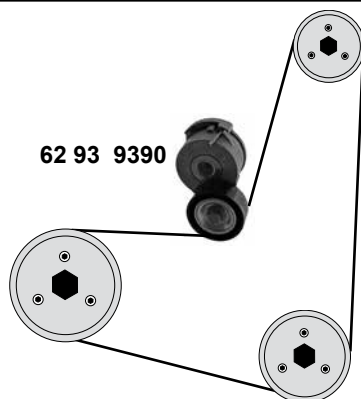

(1) (mot.) DW10CTED4 AC (ex.) Hybrid / (mot.) DW10CB AC

Ref. - No.

Ref. - No.	Description	Notes	Dimensions
62 92 6816	Umlenkrolle / deflection pulley		ØA 60 B30
62 93 7211	Kettenspanner / chain tensioner		
62 93 7224	Gleitschiene / sliding rail		
62 93 7230	Rep. Satz Steuerkette / rep kit timing chain		
62 93 7290	Zahnriemen / timing belt		Z116 B24,5
62 93 7353	Spannrolle / tension roller		ØA 60 B29
62 93 7460	Rep. Satz Zahnriemen / rep. kit timing belt		
62 93 9390	Riemenspanner / belt tensioner	(1)	ØA 65 B30
99 13 3691	Steuerkette / timing chain	endlos /endless	E 40