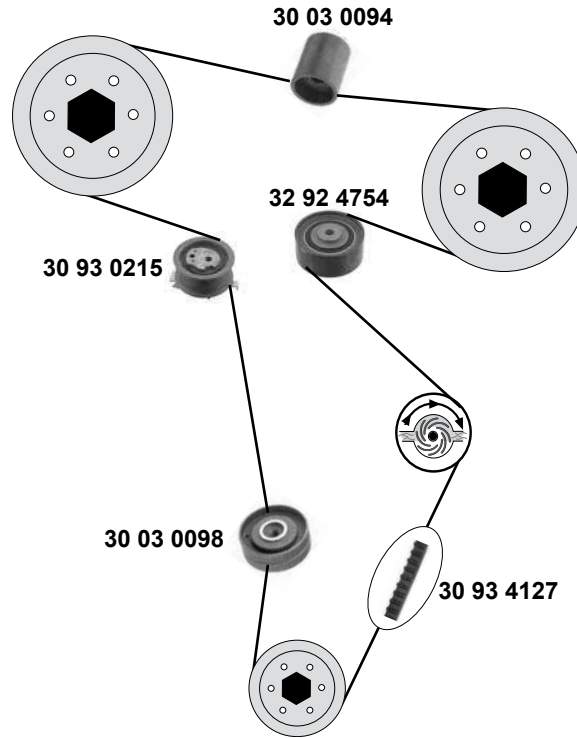

2,0 TDI (CBAA/CBAB/CBBB)

1,9 / 2,0 TDI (BKC/BXE/BLS/BMM/CBAA/CBAB/CBBB)