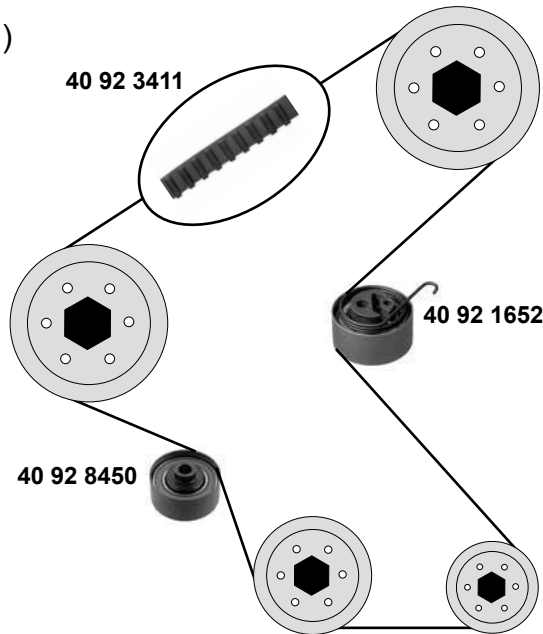

1,7 CDTI

(A 1,7 DT / DTC / DTS / DTI)

SWAG	Ref. - No.			
40 92 1652	97249945	Spannrolle / tension roller	(ex.) A1,7DTI	ØA 65 B28,5
40 92 3411	97212727	Zahnriemen / timing belt	(ex.) A1,7DTI	Z 131 B25
40 92 7365	55574238	Riemenspanner / belt tensioner		
40 92 8450	97376296	Umlenkrolle / deflection pulley		ØA 65 B28,5
40 92 8451	93196791 SK	Rep. Satz Zahnriemen / rep. kit timing belt	(ex.) A1,7DTI	Z 131 B25
70 92 3778	93177407	Steuerkette / timing chain		120 E
70 92 8458	93190427	Kettenspanner / chain tensioner		
99 13 1622	93191273 SK	Rep. Satz Steuerkette / rep. kit timing chain		120 E