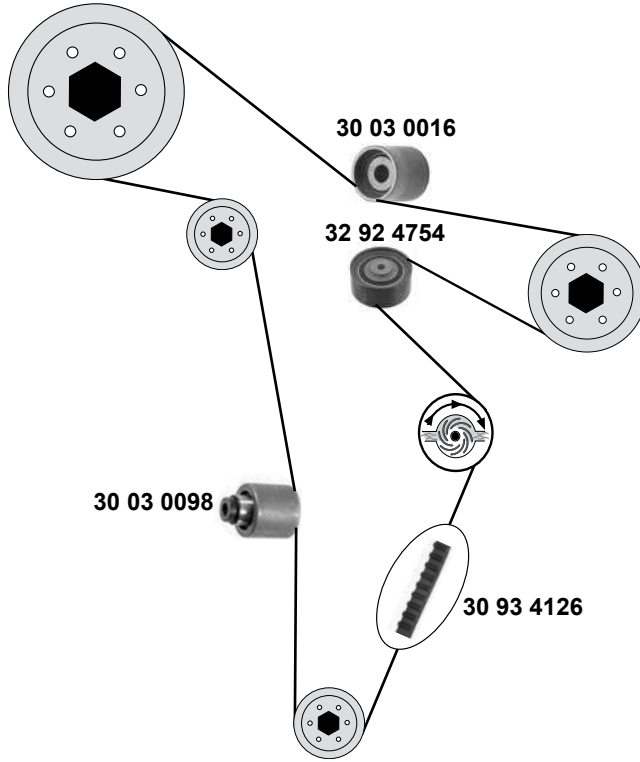

2,0 TDI (CFFA/CFFB/CFGB)

2,0 TDI (CFFA/CFFB/CFGB/CFFE)