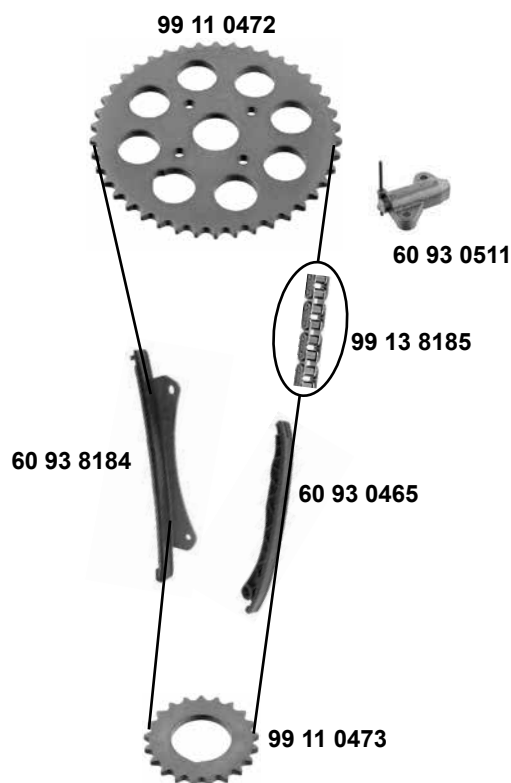

2,3 CDTI

(M9T)

Rep. Satz / rep. kit

SWAG 60 93 7999