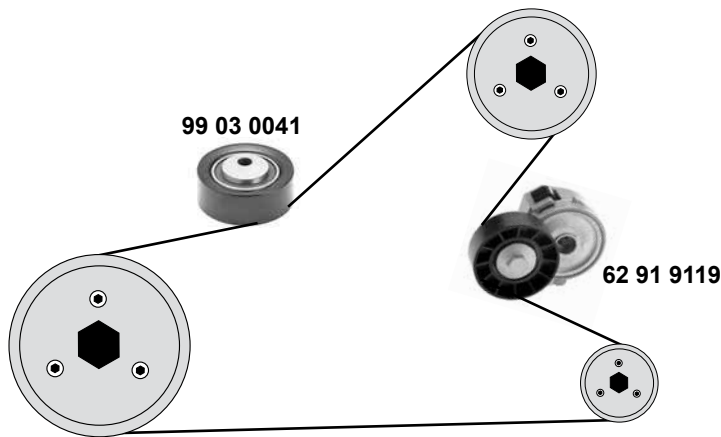

2,0 D / 2,2 D
(DW10TD / DW10ATED / DW10ATED4 / DW12TED4)