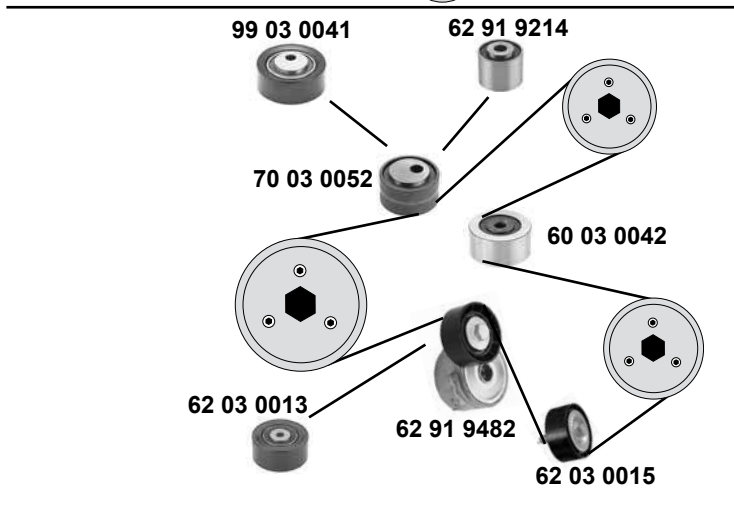

1,9 HDi
(DW8)

- (1) (ex.) variable servo
- (2) servo (ex.) O 08400 →
- (3) (ex.) AC servo → O 08399
- (4) Berlingo I 07/96 → 11/02 DW8 servo AC O 07910-11950→ / DW8B servo AC O 08729-11950→
- (5) Berlingo II 12/02 → 03/08 DW8B AC

Ref. - No.

Ref. - No.	Description	Notes	Dimensions
99 03 0041	Umlenkrolle / deflection pulley	AC + servo	ØA 70 ØI 10/16
60 03 0042	Spannrolle / tension roller	(ex.) AC	ØA 50 B26
99 03 0056	Spannrolle / tension roller	AC + servo	ØA 60 B26,5
99 03 0059	Spannrolle / tension roller	man.	ØA 85 B26
70 03 0052	Spannrolle / tension roller	(ex.) AC	ØA 50 B26
99 03 0071	Spannrolle / tension roller		ØA 60 ØI 13
99 03 0073	Umlenkrolle / deflection pulley		ØA 60 ØI 10
99 02 0071	Zahnriemen / timing belt		Z 140 B25,4
62 91 9072	Riemenspanner / belt tensioner	AC + servo	
62 91 9214	Umlenkrolle / deflection pulley	servo (1) (ex.) AC	ØA 37 ØI 10 B27
62 91 9482	Spannrolle / tension roller	(2)	ØA 60
62 91 9615	Rep. Satz Zahnriemen / rep. kit timing belt	(1) (2)	Z 140 B25,4
62 03 0015	Umlenkrolle / deflection pulley	(3)	ØA 59,8 B25
62 03 0013	Spannrolle / tension roller	(4) (5)	ØA 60 ØI 8 B26,5
62 93 7270	Riemenspanner / belt tensioner		ØA 60 B25