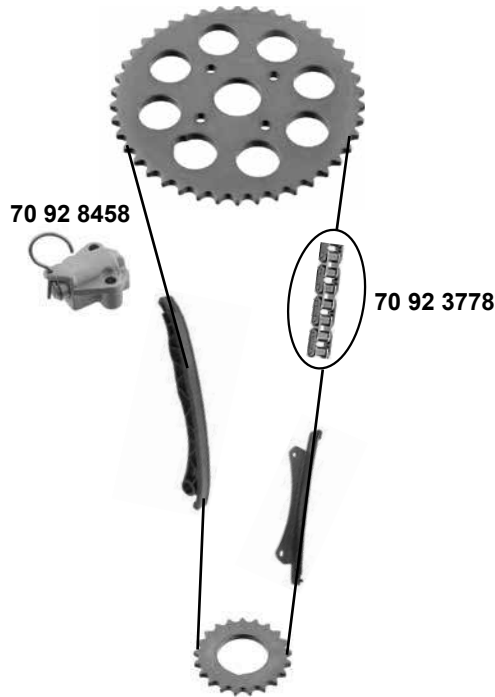

1,3 D

Rep. Satz / rep. kit

SWAG 99 13 1622