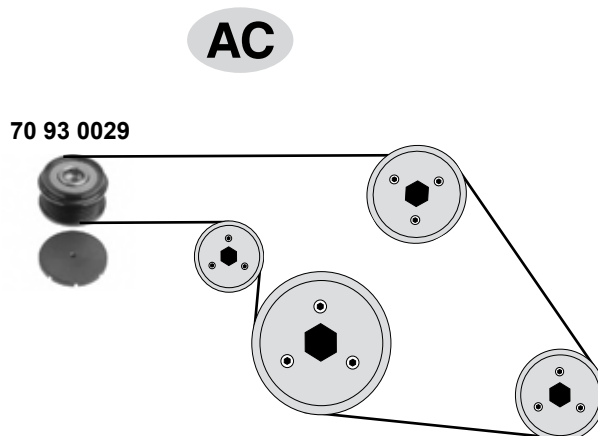

(1) für Generator / for Alternator: 75A / 90A / 105A

Ref. - No.

70 92 3778	46439454	Steuerkette / timing chain	(1)	120 E
70 92 7480	51821652	Spannrolle / tension roller		ØA 65 H 25,5
70 92 8458	55197785	Kettenspanner / chain tensioner		
70 93 0029	55197785	Riemenscheibe / belt pulley		ØA 59 ØI17 B38,1
99 13 1622	55221385 S1	Rep. Satz Steuerkette / rep. kit timing chain		120 E