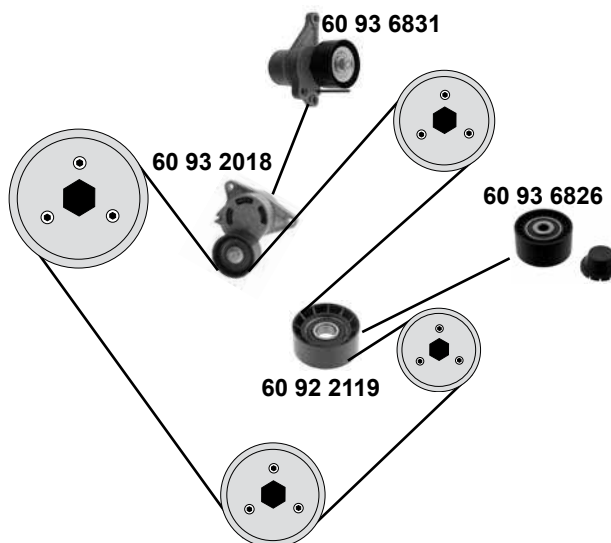

2,0 CDTI

(M9R-780,-782,-784,-786,-788,-630,-692)

SWAG	Ref. - No.			
60 92 2119	4414 654	Umlenkrolle / deflection pulley		ØA 60 ØI12 B31
60 93 0464	-----	Gleitschiene / sliding rail	M9R-780,-782,-784	
60 93 0465	-----	Gleitschiene / sliding rail	M9R-780,-782,-784	
60 93 0511	4449 126	Kettenspanner / chain tensioner		
60 93 2018	4431 739	Riemenspanner / belt tensioner		ØA 60
99 11 0472	-----	Nockenwellenrad / camshaft timing gear	M9R-780,-782,-784	
99 11 0473	-----	Kurbelwellenzahnrad / crankshaft gear	M9R-780,-782,-784	
99 13 0499	-----	Steuerkette / timing chain	M9R-780,-782,-784	112 E
99 13 0639	4431 205 SK	Rep. Satz Steuerkette / rep. kit timing chain		112 E