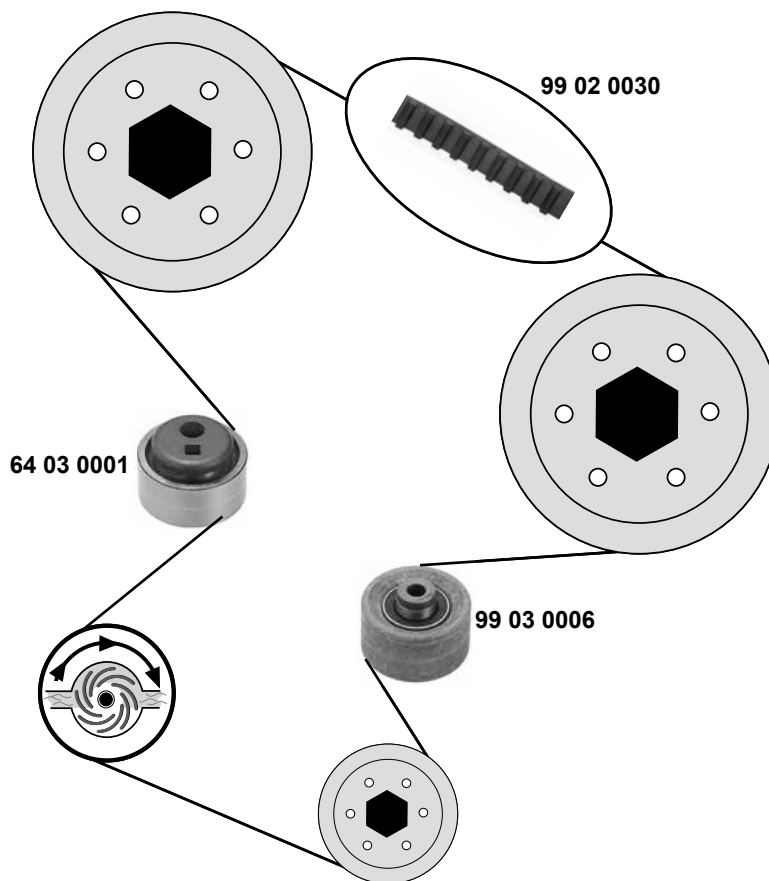

Ref. - No.

62 02 0008	0816.64 S
64 03 0001	0829.30
99 02 0030	0816.64
99 03 0006	0830.37

Rep. Satz Zahnriemen / rep. kit timing belt
Spannrolle / tension roller
Zahnriemen / timing belt
Umlenkrolle / deflection pulley

Z 143 B25,4
ØA 59 ØI 13 B28
Z 143 B25,4
ØA 60 ØI 10 B34