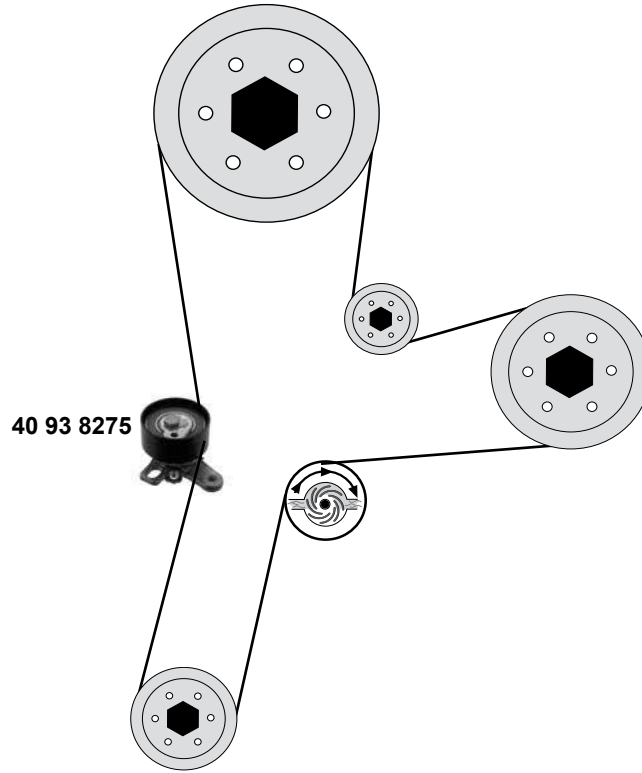

CHEVROLET Lacetti + Nubira + Optra (J200)

(06→12)

2,0
(LMN)

Ref. - No.

40 93 8260 96440417
40 93 8275 96941103

Spannrolle / tension roller
Spannrolle / tension roller

08→

ØA 60 B27