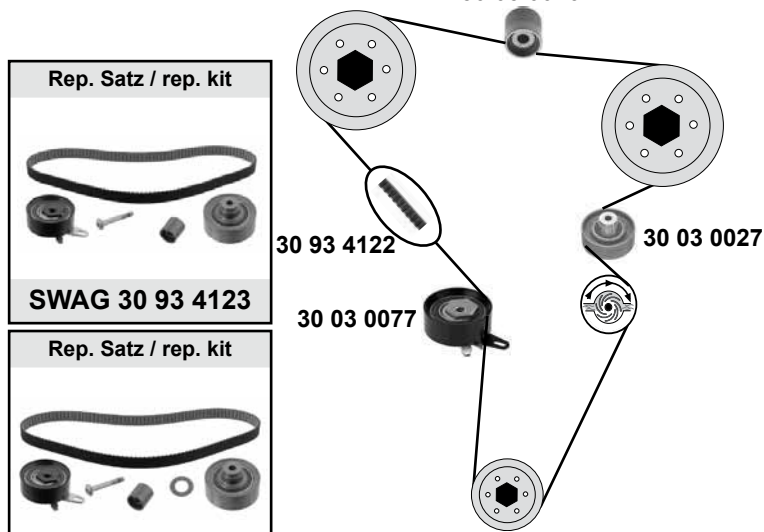

VOLKSWAGEN Crafter (2E)

(06→)

2,0 TDI

(CKTB/CKTC/CKUB/CKUC)

2,5 TDI

(BJJ/BJK/BJL/BJM/CEBA/CEBB/CECA/CECB)

- (1) (ex.) BJJ/BJK/BJL/BJM
- (2) (ex.) CEBA/CEBB/CECA/CECB
- (3) Crafter 35/50 (2E/F) / (2F) (mot.) BJJ / BJK / BJL / BJM / CEBA / CEBB / CECA / CECB
Crafter 30/50 (2EF) (mot.) BJJ / BJK / BJL / BJM / CEBA / CEBB / CECA / CECB