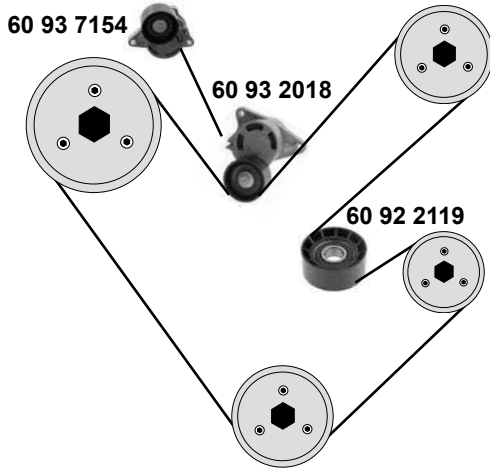

2,5 D(G9U-750) **AC**

(G9U-632,650,720,724,730,750,754) **AC** / (ex. **AC**)

2,5 D

(S8U-772)