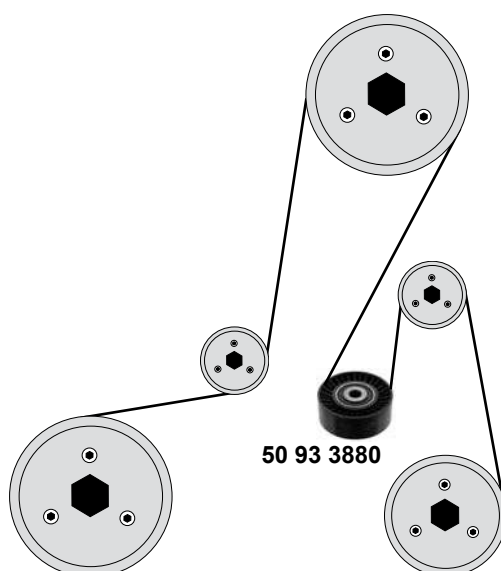

Rep. Satz / rep. kit

SWAG 62 93 7620