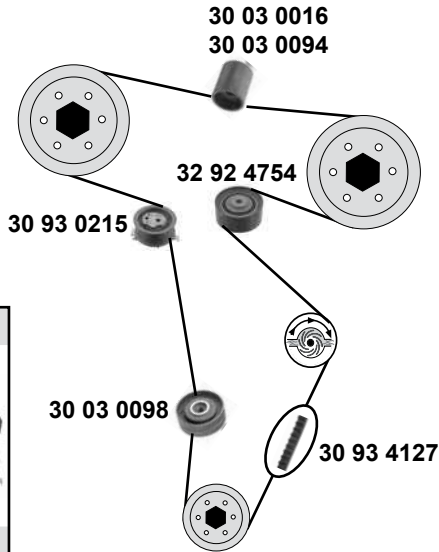

2,0 TDI

(CAHA/CAHB/CAGA/CAGB/CMEA/CGLC/CGLD/CJCA/CJCB/CJCD/CMFA/CMTB)