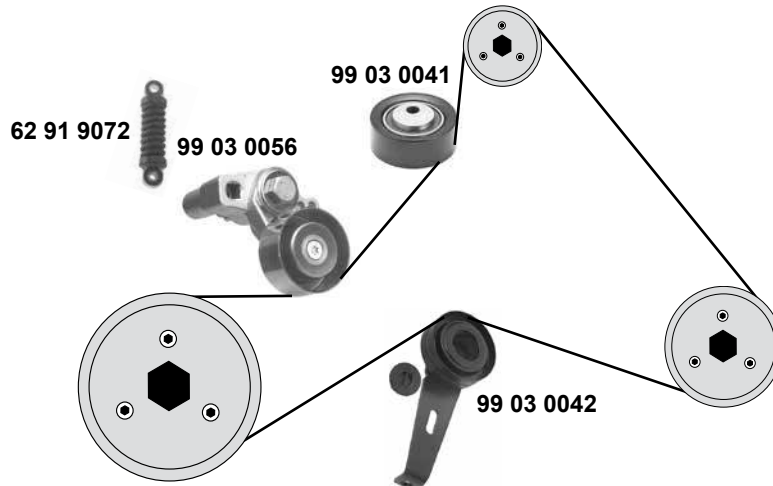

FIAT

Ulysse I (220)

(94→02)

1,9 D

SWAG GERMANY	Ref. - No.			
62 02 0004	71739919	Zahnriemen / timing belt		Z 136 B25,4
62 91 9072	9405751819	Schwingungsdämpfer / vibration damper	servo AC	Z 136 B25,51
99 02 0055	9400831279	Rep. Satz Zahnriemen / rep. kit timing belt		ØA 60 B34
99 03 0031	9617188680	Spannrolle / tension roller		ØA 60 B34
99 03 0032	9615923380	Umlenkrolle / deflection pulley		ØA 70 B27/29
99 03 0041	9618888580	Spannrolle / tension roller		ØA 85 B26
99 03 0042	9627860780	Spannrolle / tension roller	(ex.) AC	ØA 60 B26,5
99 03 0056	9623001280	Spannrolle / tension roller