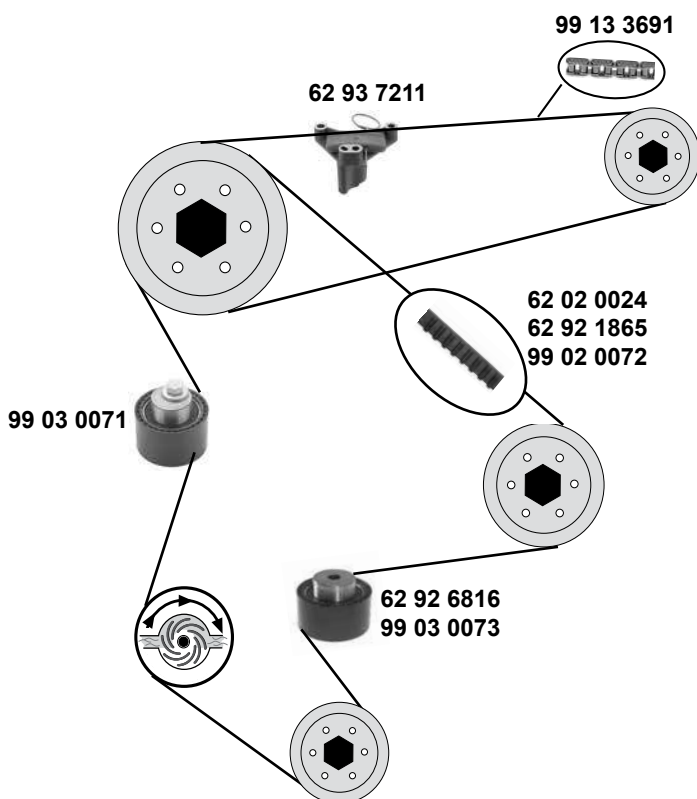

(1) (mot.) DW10ATED4

SWAG GERMANY	Ref. - No.			
60 03 0042	5751.57	Spannrolle / tension roller	(ex.) AC	ØA 50 B26
62 02 0024	0816.A6	Zahnriemen / timing belt	(mot.) DW10ATED	Z 146 B25,4
62 91 9119	5751.55	Spannrolle / tension roller	(1)	ØA 70 B25
62 91 9623	0831.83	Rep. Satz Zahnriemen / rep. kit timing belt	(1)	Z141 B25,4
62 92 1865	0816.E7	Zahnriemen / timing belt	(1)	Z 144 B25,4
62 92 7390	0831.74	Rep. Satz Zahnriemen / rep. kit timing belt	(1)	Z144 B25,4
62 93 7211	0849.22	Kettenspanner / chain tensioner	(1)	
62 93 7224	0829.94	Gleitschiene / sliding rail	(1)	
62 93 7230	0849.23	Rep. Satz Steuerkette / rep kit timing chain	(1)	
70 03 0052	5751.56	Spannrolle / tension roller	(ex.) AC	ØA 50 B26
99 02 0072	0816.A9	Zahnriemen / timing belt	(1)	Z 141 B25,4
99 03 0041	5751.29	Umlenkrolle / deflection pulley	AC + servo	ØA 70 ØI 10/16
99 03 0071	0829.59	Spannrolle / tension roller		ØA 60 ØI 13 B30
99 03 0073	0830.28	Umlenkrolle / deflection pulley		ØA 60 ØI 10 B30
99 13 3691	0816.F6	Steuerkette / timing chain	(1) endlos /endless	E 40