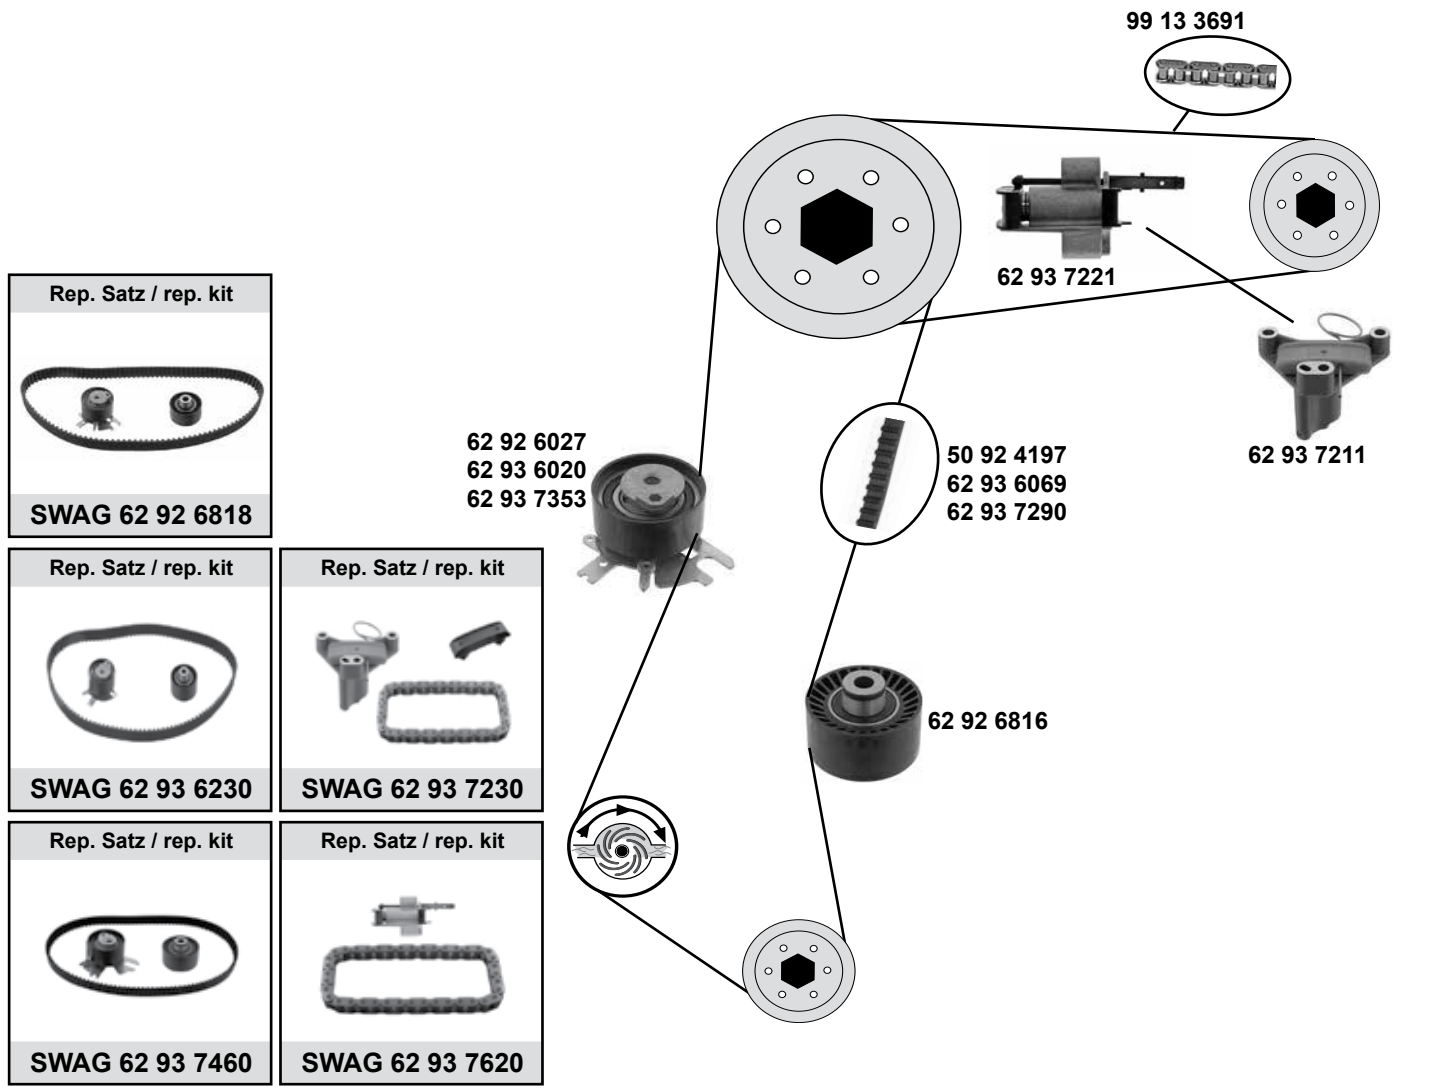

2,0 HDi / 2,2 HDi

(DW10BTED4/DW10UTED4/DW10CB/DW10CTED4/DW12BTED4)

	(1) (mot.) DW10BTED4/DW10UTED4	(2) (mot.) DW10CB/DW10CTED4
	(3) (mot.) DW12BTED4	(4) mit / with PF = Partikelfilter / particle filter
	(5) (ex.) (mot.) DW10CB endlos / endless	(6) (ex.) (mot.) DW12BTED4

SWAG	Ref. - No.			
50 92 4197	0816.G3	Zahnriemen / timing belt	(mot.) 1,4 HDI	Z 116 B25
62 92 6027	0829.A4	Spannrolle / tension roller	(1)	ØA 60 B29
62 92 6816	0830.51	Umlenkrolle / deflection pulley	(1) (3)	ØA 60,2 H30,2
62 92 6818	0831.92	Rep. Satz Zahnriemen / rep. kit timing belt	(1)	Z 116 B25
62 93 6020	0829.F5	Spannrolle / tension roller	(3) (4)	ØA 60 B29
62 93 6069	0816.J5	Zahnriemen / timing belt	(3)	Z 118
62 93 6230	0831.V5	Rep. Satz Zahnriemen / rep. kit timing belt	(3)	
62 93 7211	0849.22	Kettenspanner / chain tensioner	(6)	
62 93 7221	0849.30	Kettenspanner / chain tensioner	(3)	
62 93 7230	0849.23	Rep. Satz Steuerkette / rep. kit timing chain	(ex.) DW12BTED4	
62 93 7290	0816.K8	Zahnriemen / timing belt	(2)	ØA 60 B29
62 93 7353	0829.G6	Spannrolle / tension roller	(2)	
62 93 7460	0831.W1	Rep. Satz Zahnriemen / rep. kit timing belt	(2)	
62 93 7620	0816.F6 S1	Rep. Satz Steuerkette / rep. kit timing chain	(3)	
99 13 3691	0816.F6	Steuerkette / timing chain	(5)	E 40