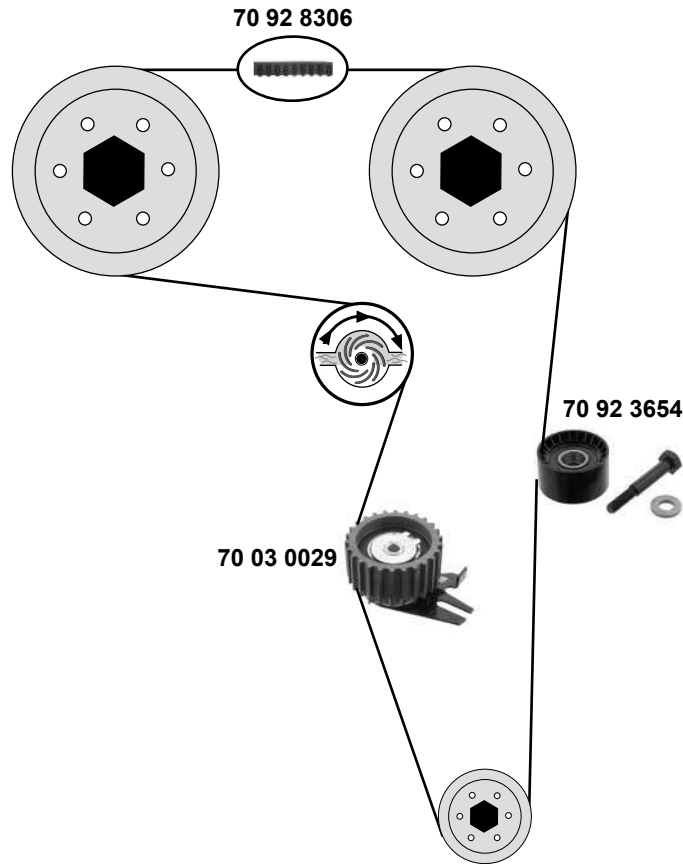

2,0 D

Ref. - No.

70 03 0029	55238027
70 92 3654	71771498
70 92 8306	55183528
70 92 9396	51758383

Spannrolle / tension roller
Umlenkrolle / deflection pulley
Zahnriemen / timing belt
Umlenkrolle / deflection pulley

Multijet

ØA 64 Z26
ØA 53 B29
Z 199 B24
ØA 70 B26