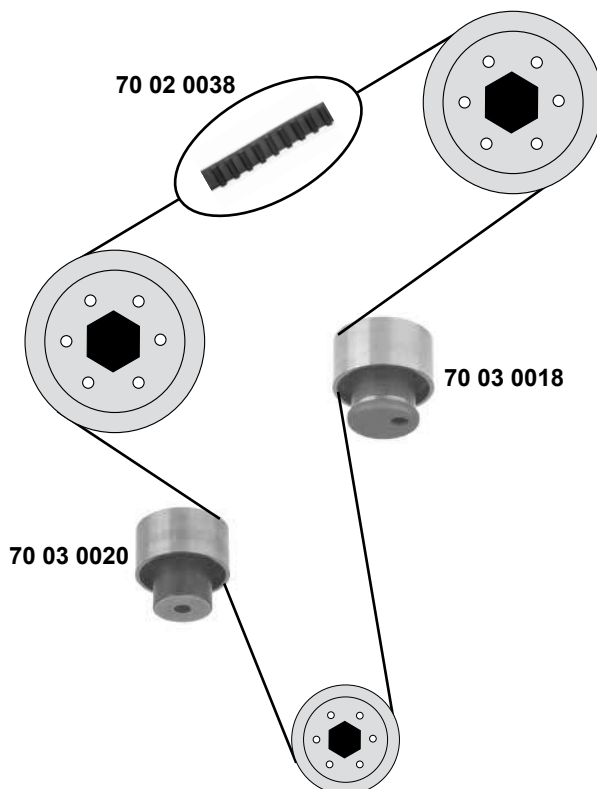

Ref. - No.

70 02 0038	7613823	Zahnriemen / timing belt		Z 173
70 03 0018	7596877	Spannrolle / tension roller		ØA 61 H 30/55
70 03 0020	7596876	Umlenkrolle / deflection pulley		ØA 61 H 30/57
70 03 0029	55238027	Spannrolle / tension roller		ØA 65 H 30
70 92 3654	71771498	Umlenkrolle / deflection pulley		ØA 53 B29
70 92 8306	55183528	Zahnriemen / timing belt	2,0 D Multijet	Z 199 B24