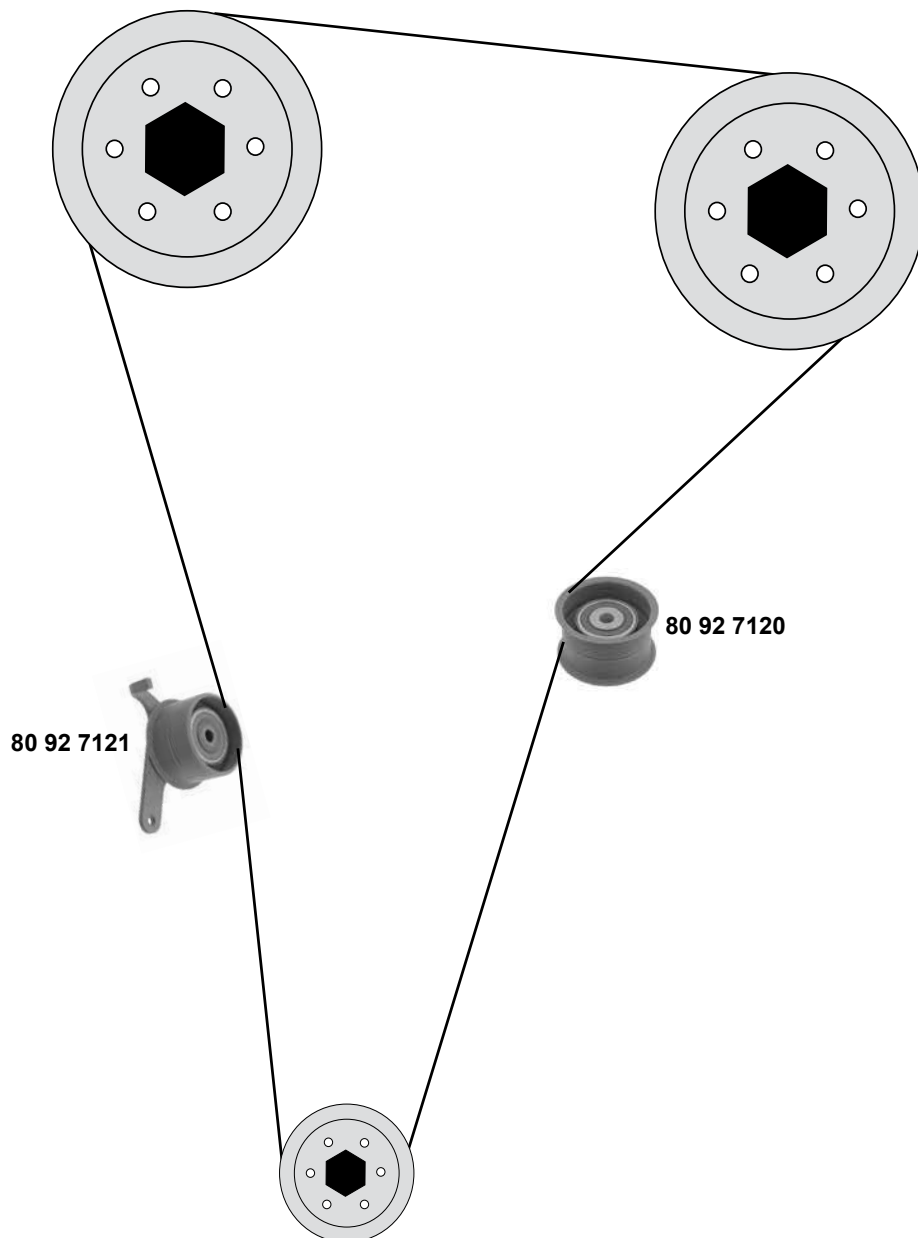

(1) C14V 09/85 → 06/92 C56A 04/88 → 05/92

Ref. - No.

80 92 7120 MD012587
 80 92 7121 MD064641

Umlenkrolle / deflection pulley
 Spannrolle / tension roller

(1)
 (1)

ØA 60 B38,5
 ØA 60 B37

MITSUBISHI

Lancer V (CB8A/CB8W)