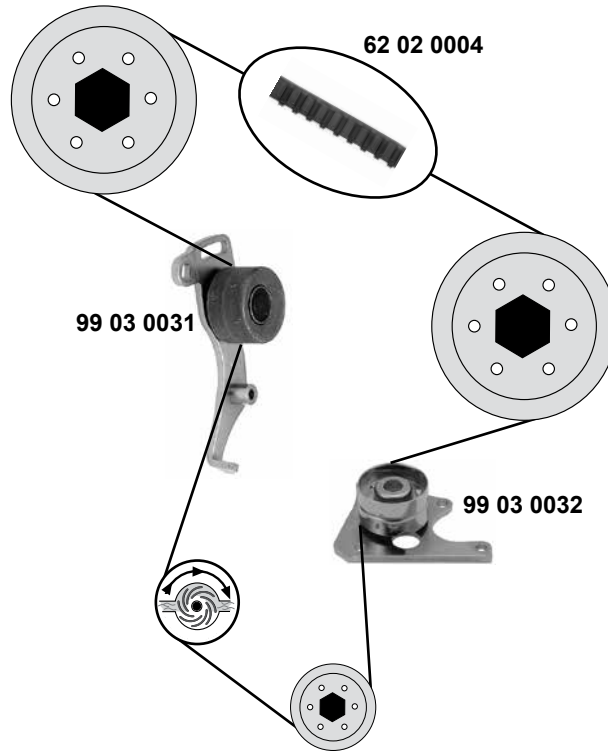

FIAT

Ulysse I (220)

(94→02)

1,9 D

SWAG GERMANY	Ref. - No.			
62 02 0004	71739919	Zahnriemen / timing belt		Z 136 B25,4
62 91 9072	9405751819	Schwingungsdämpfer / vibration damper	servo AC	Z 136 B25,51
99 02 0055	9400831279	Rep. Satz Zahnriemen / rep. kit timing belt		ØA 60 B34
99 03 0031	9617188680	Spannrolle / tension roller		ØA 60 B34
99 03 0032	9615923380	Umlenkrolle / deflection pulley		ØA 70 B27/29
99 03 0041	9618888580	Spannrolle / tension roller		ØA 85 B26
99 03 0042	9627860780	Spannrolle / tension roller	(ex.) AC	ØA 60 B26,5
99 03 0056	9623001280	Spannrolle / tension roller