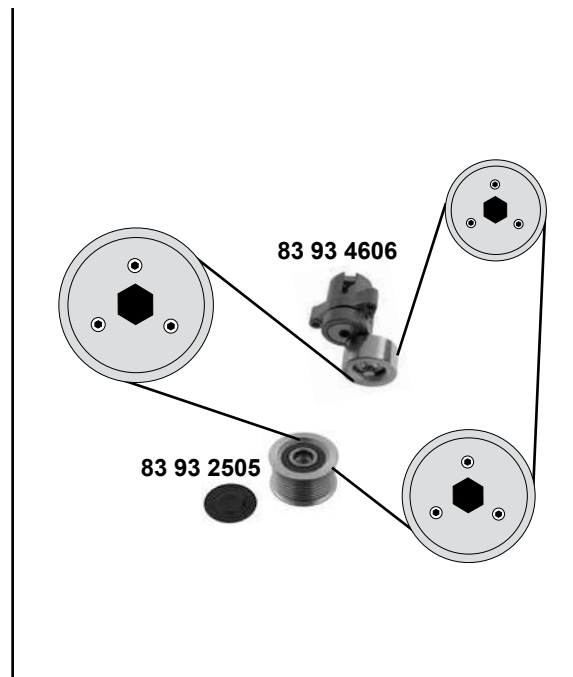

2,0 DI

Rep. Satz / rep. kit

SWAG 83 92 7266

Rep. Satz / rep. kit

SWAG 83 93 1726

Mazda 6 (GH)

(08/07→)