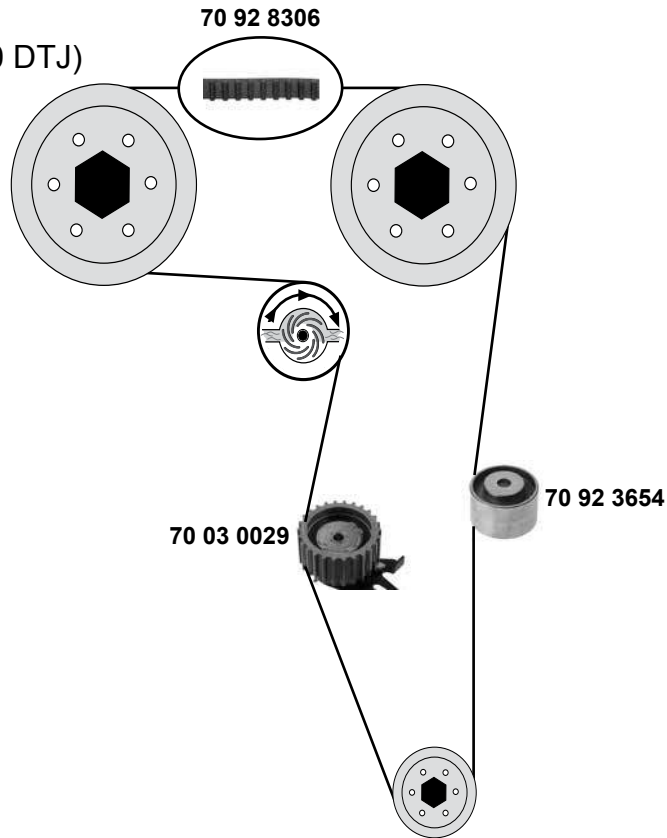

2,0 CDTI

(A 2,0 DTH/ Y 2,0 DTJ / Z 2,0 DTJ)

2,0 CDTI

(A 2,0 DTH / A2,0DTR / Y 2,0 DTJ / Z 2,0 DTJ)