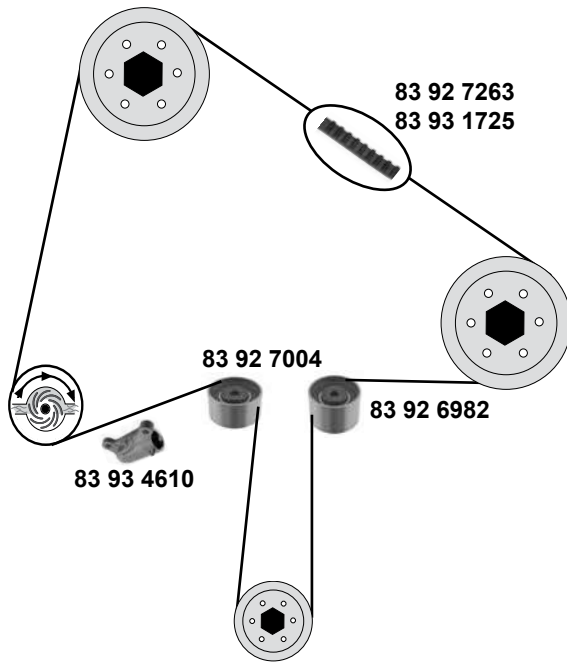

2,0 DI

Rep. Satz / rep. kit

SWAG 83 92 7266

Rep. Satz / rep. kit

SWAG 83 93 1726

Mazda 6 (GH)

(08/07→)