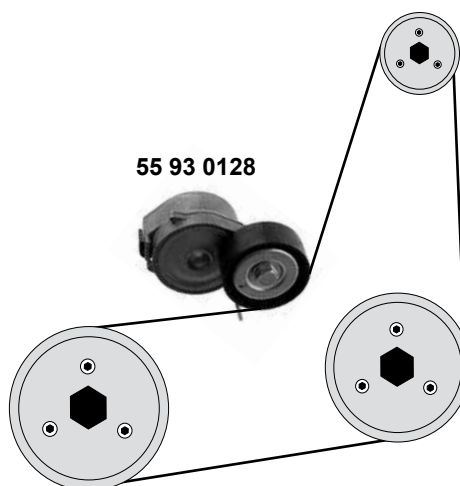

(1) (mot.) 2,2 D 125kW

Ref. - No.

Ref. - No.				
55 93 0128	9653197280	Riemenspanner / belt tensioner	(mot.) 2,2 D	ØA 65 B25
62 92 6816	9400830509	Umlenkrolle / deflection pulley	(mot.) 2,2 D	ØA 60,2 B30,2
62 93 6020	9683273480	Spannrolle / tension roller	(mot.) 2,2 D	ØA 60 B29
62 93 7221	9654113880	Kettenspanner / chain tensioner	(1)	
62 93 7290	9464640380	Zahnriemen / timing belt	(mot.) 2,0 D	Z 116 B25,4
62 93 7620	9464474289 S1	Rep. Satz Steuerkette / rep. kit timing chain	(1)	40 E
99 13 3691	9464474289	Steuerkette simplex / timing chain simplex	(1)	40 E