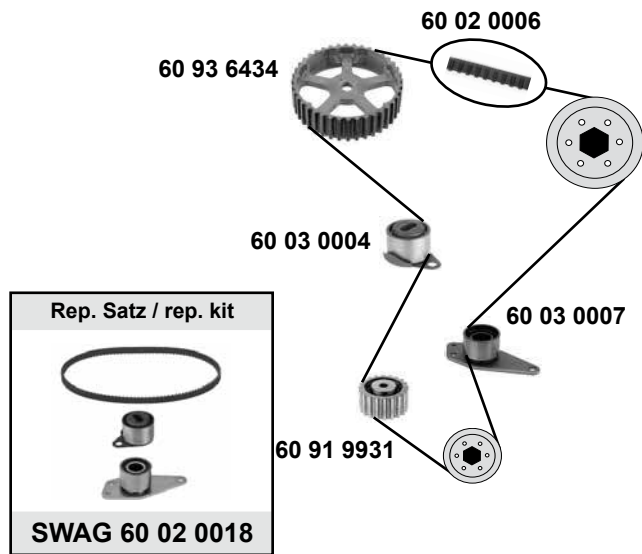

RENAULT Clio 2

(98→05)

1,5 D (K9K-700,702,704,710)

1,5 D (K9K-700,702,704,710)

(ex.) AC

1,5 D (K9K-700,702,704,706,710,712)

1,9 D (F8Q)

1,9 D (F9Q-780,782)

SWAG GERMANY	Ref. - No.			
60 02 0006	77 01 063 979	Zahnriemen / timing belt		Z 151 B25,4
60 02 0018	77 01 469 774	Rep. Satz Zahnriemen / rep. kit timing belt		Z 151 B25,27
60 03 0004	77 00 726 440	Spannrolle / tension roller		ØA50 B31
60 03 0007	82 00 469 376	Umlenkrolle / deflection pulley		ØA50 B30,5
60 03 0055	82 00 102 941	Spannrolle / tension roller		ØA 60 B32
60 91 9853	82 00 537 033	Zahnriemen / timing belt		Z 123 B27
60 91 9931	82 00 420 964	Umlenkrolle / deflection pulley		ØA60,6 B32,5
60 91 9940	82 00 079 341	Spannrolle / tension roller		ØA65,4 B30,5
60 92 1031	77 00 116 054	Umlenkrolle / deflection pulley		ØA65 B30,8
60 92 1270	77 01 477 028	Rep. Satz Zahnriemen / rep. kit timing belt		Z 123 B27
60 92 2281	82 00 328 372	Riemenspanner / belt tensioner		ØA 65,4
60 92 6458	82 00 113 636	Generatorfreilauf / alternator overrun pulley	Valeo	ØA 76,4 B38
60 92 7319	82 00 548 227	Nockenwellenrad / camshaft timing gear		Z 40 ØA 120 Ø113
60 92 7329	82 00 542 746	Zahnriemen / timing belt		Z 153 B26
60 92 7353	77 01 477 026 S1	Rep. Satz Zahnriemen / rep. kit timing belt		Z 153 B26
60 92 9388	77 01 477 049	Rep. Satz Zahnriemen / rep. kit timing belt		Z 153 B26
60 93 0159	82 00 608 550	Riemenspanner / belt tensioner	01/05→05/05	ØA 65
60 93 6434	77 00 866 844	Nockenwellenrad / camshaft timing gear