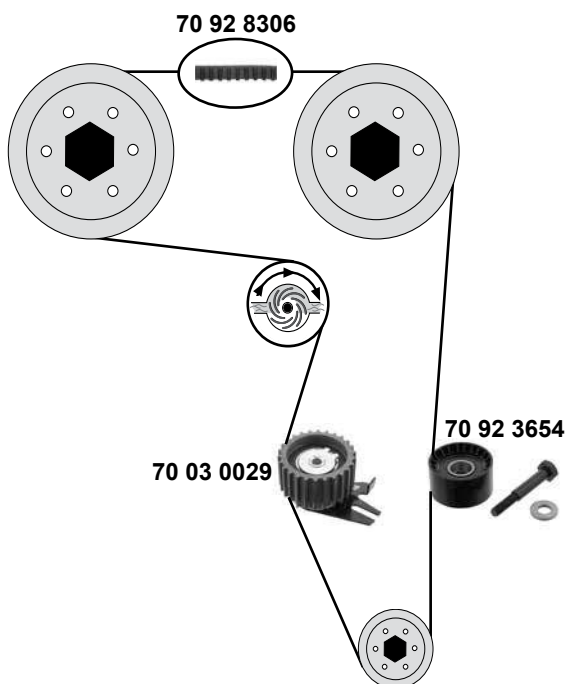

2,0 D

Ducato (280)
(82→92)
1,9 D