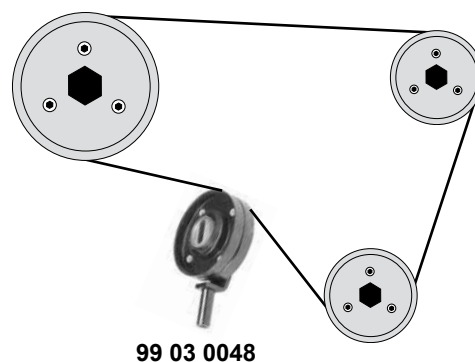

Ref. - No.

99 03 0047	0830.12	Umlenkrolle / deflection pulley
62 03 0002	0818.20	Spannrolle / tension roller
99 03 0049	1281.34	Spannrolle / tension roller
99 03 0051	4007.E4	Spannrolle / tension roller
99 03 0048	6453.R8	Spannrolle / tension roller
62 02 0012	0816.68	Zahnriemen / timing belt
62 02 0013	0816.64 S	Rep. Satz Zahnriemen / rep. kit timing belt

ØA 70,5 B32 / 37
ØA 70,5 B32 / 40
ØA 80 B26
ØA 93,5 B26
ØA 93,5 B26
Z 141 B28
Z 141 B28