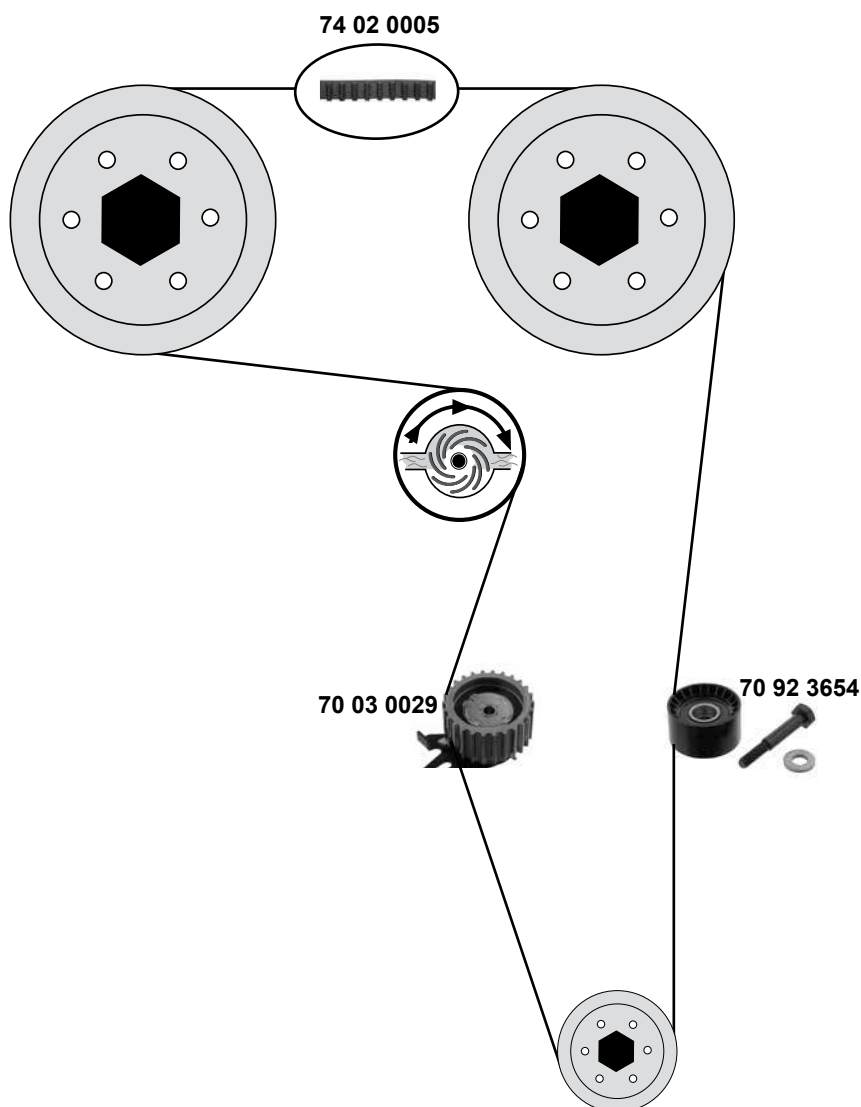

(1) Palio (BM) 178 DX →11 1,9 D 46kW/48kW / Palio / Siena (BM) 178 1,9 D 15/5/2003→

(2) Palio Weekend (BM) 178 DX →02 / Palio Ext. Eur. Rest (178BX) →11 / Siena Ext. Eur. Rest (178)