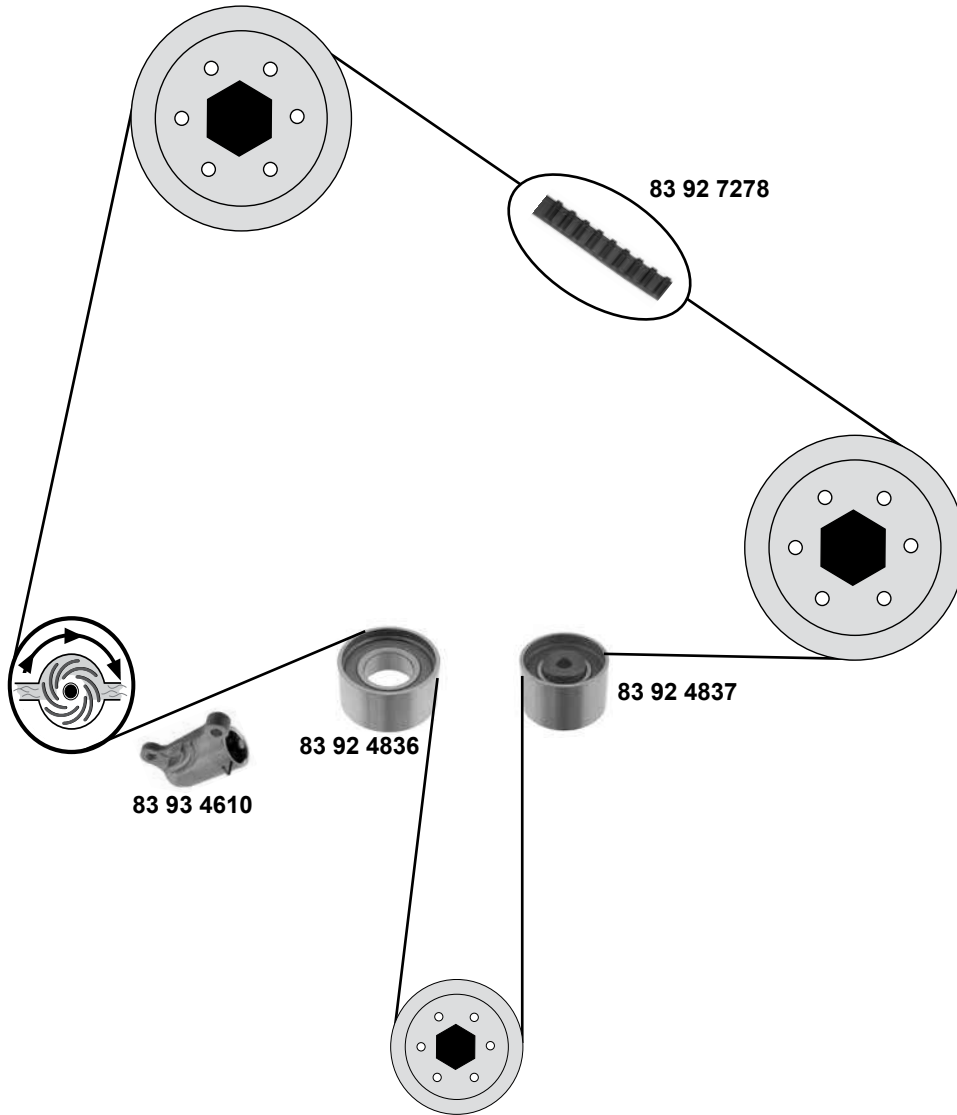

2,0 TD

	Ref. - No.			
83 92 4836	RF2A-12-700	Spannrolle / tension roller		ØA 58 H 30
83 92 4837	RF2A-12-730	Umlenkrolle / deflection pulley		ØA 58 H 30
83 92 7278	RF2A-12-205B	Zahnriemen / timing belt		Z 153 B27
83 92 7279	RF2A-12-205B S1	Rep.Satz Zahnriemen / rep.kit timing belt		Z 153 B27
83 93 4610	RF2A-12-770B	Riemenspanner / belt tensioner	Hydraulisch / hydraulic	ØA 31