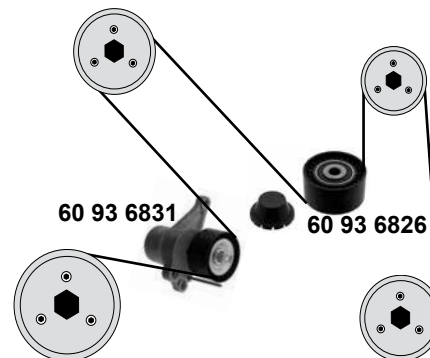

2,0 DCI (M9R)

Rep. Satz / rep. kit

SWAG 99 13 0639

3,0 DCI (P9X-701,715)