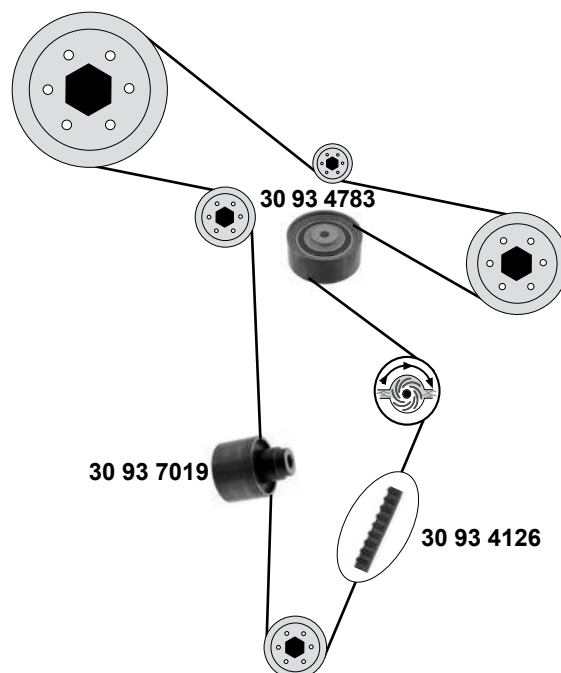

1,6 / 2,0 TDI
(CAYE/CAYD/CFHE/CFHF/CFHC/CLCA)