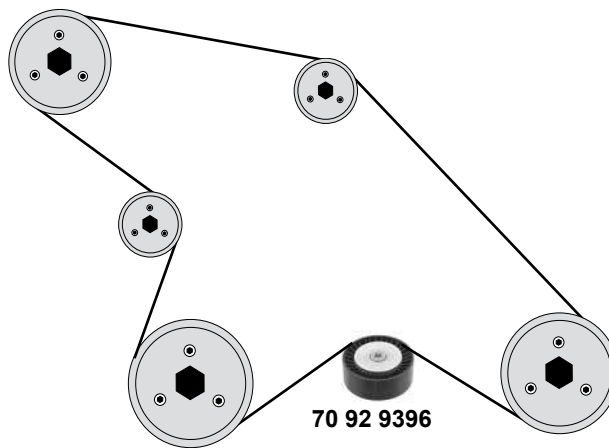

2,0 D

Ref. - No.

70 03 0029	55238027
70 92 3654	71771498
70 92 8306	55183528
70 92 9396	51758383

Spannrolle / tension roller
Umlenkrolle / deflection pulley
Zahnriemen / timing belt
Umlenkrolle / deflection pulley

Multijet

ØA 64 Z26
ØA 53 B29
Z 199 B24
ØA 70 B26