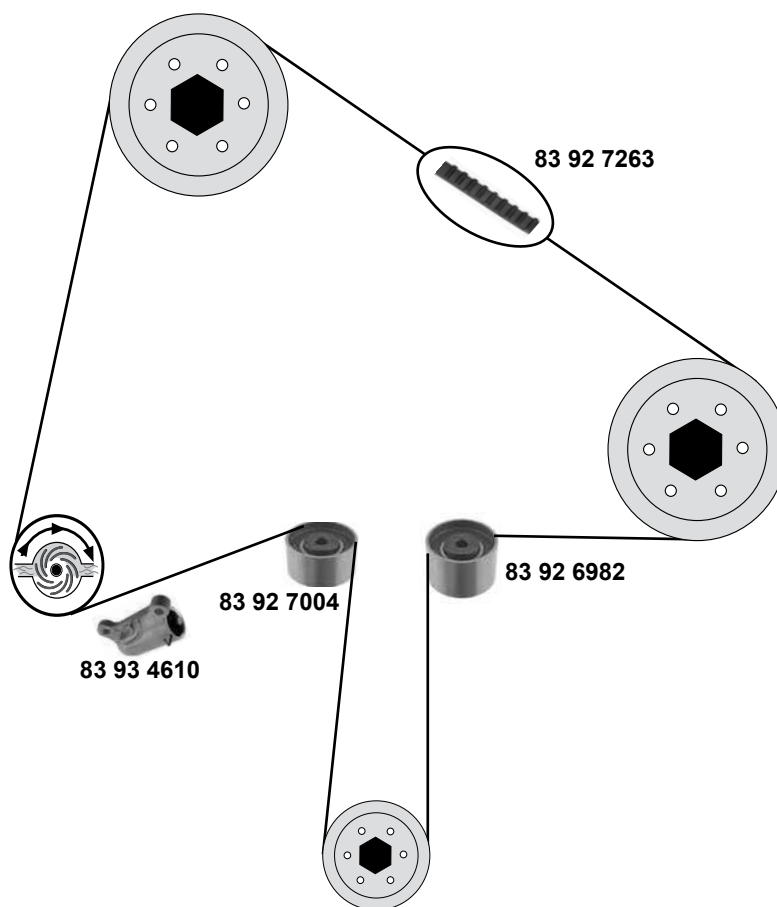

83 92 6982	RF5C-12-730	Umlenkrolle / deflection pulley		ØA 58 H 33
83 92 7004	RF5C-12-700	Spannrolle / tension roller		ØA 58 H 33
83 92 7263	RF5C-12-205A	Zahnriemen / timing belt		Z 153 B 30
83 92 7266	RF7J-12-205 S1	Rep.Satz Zahnriemen / rep.kit timing belt		Z 153 B 30
83 93 2505	RF5C-18-330A	Riemenscheibe / belt pulley		ØA 65 ØI 17 B39
83 93 4610	RF2A-12-770B	Riemenspanner / belt tensioner	Hydraulisch / hydraulic	ØA 31