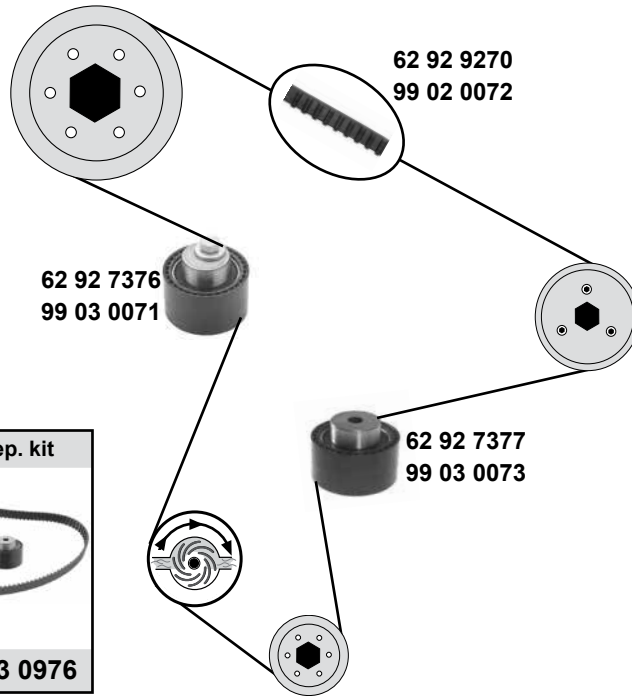

2,0 / 2,2 HDi (DW10TD / DW12TED)

(1) (mot.) DW12TED 06.04.2004 → **(2) (mot.) DW12TED → 05.04.2004**

SWAG GERMANY	Ref. - No.			
60 03 0042	5751.96	Spannrolle / tension roller	(ex.) AC	ØA 50 B26
62 91 9119	5751.55	Riemenspanner / belt tensioner	(mot.) DW10TD	ØA 70 B25
62 91 9391	5751.92	Umlenkrolle / deflection pulley		ØA 60
62 91 9482	5751.74	Spannrolle / tension roller	(mot.) DW10TD	
62 91 9623	0831.82	Rep. Satz Zahnriemen / rep. kit timing belt	(1)	ØA62 ØI13,3 B30
62 92 7376	0829.C3	Spannrolle / tension roller	(1)	ØA62 B 30
62 92 7377	0829.C4	Spannrolle / tension roller		Z 143 B25,5
62 92 9270	0816.G1	Zahnriemen / timing belt	(1)	
62 92 9271	0831.K8	Rep. Satz Zahnriemen / rep. kit timing belt	(2)	
62 93 0976	0831.K8 S1	Rep. Satz Zahnriemen / rep. kit timing belt	(ex.) AC	ØA 50 B26
70 03 0052	5751.56	Spannrolle / tension roller		ØA 60 ØI 13
99 03 0071	0829.59	Spannrolle / tension roller	(mot.) DW10TD	Z 141 B25,4
99 02 0072	0816.A9	Zahnriemen / timing belt		ØA 60 ØI 10
99 03 0073	0830.28	Umlenkrolle / deflection pulley