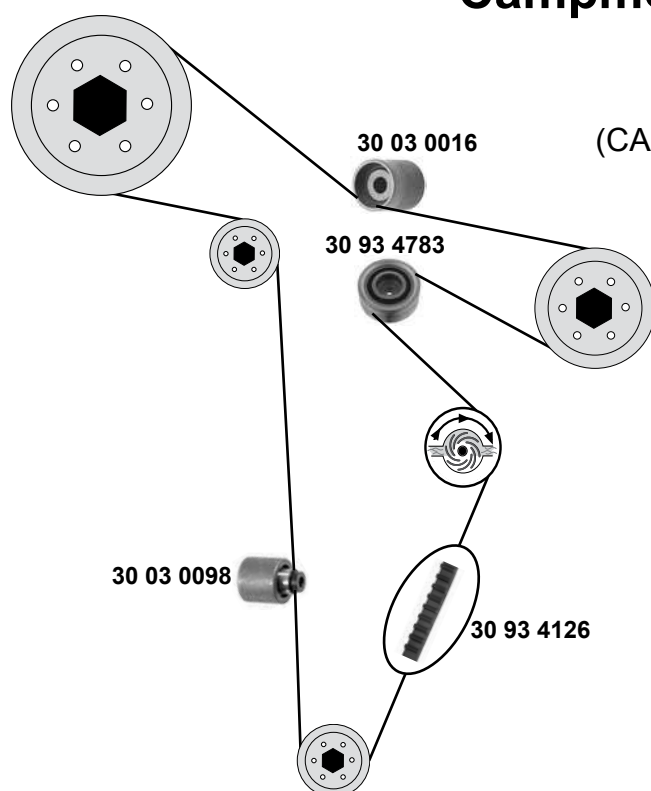

Campmobil (Typ2/Transp./LT)
(11→)

2,0 TDI
(CAAB/CAAC/CCHB/CCHA/CFCA)