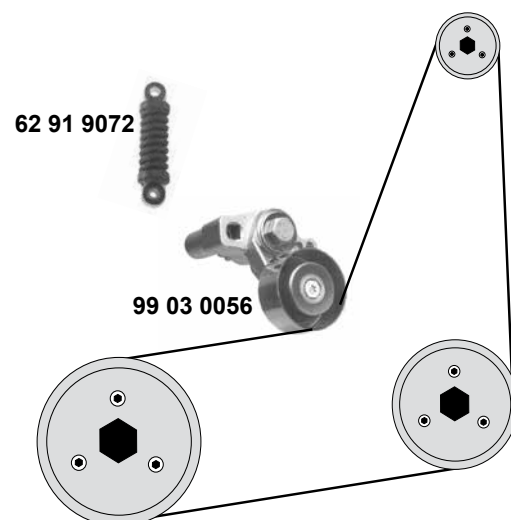

(1) (mot.) DV6TED4 / (ex.) AC

(2) (mot.) DV6TED4 / servo AC

(3) (mot.) DV6TED4 / DV6B → O 10570

(4) (mot.) DV6ETED, DV6DTEDM / (mot.) DV6B O 10571→

(5) (mot.) DV6ATED4 O 12110→

(6) (mot.) DV6ATED4 O 10571 oder O 11773

(7) (mot.) DV6ATED4 / DV6B → O 10570

Ref. - No.

60 03 0042	5751.96	Spannrolle / tension roller	(1)	ØA 50 B26
62 91 9072	5751.81	Schwingungsdämpfer / vibration damper	(2)	
62 91 9119	5751.55	Riemenspanner / belt tensioner	(mot.) DV6TED4	ØA 70 B25
62 92 2349	5751.90	Umlenkrolle / deflection pulley	(7)	
62 92 2779	5751.89	Riemenspanner / belt tensioner	(3)	ØA55 B25
62 93 2820	5751.E6	Umlenkrolle / deflection pulley	(4) (5) (6)	ØA60 B30
70 03 0052	5751.56	Spannrolle / tension roller	(1)	ØA 50 B26
99 03 0041	5751.29	Spannrolle / tension roller	(2)	ØA70 ØI 10/16
99 03 0056	5751.30	Spannrolle / tension roller	(2)	ØA 60 B26,5