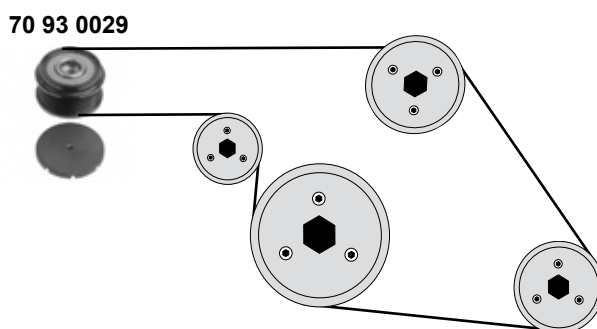

AC

(1) für Generator / for Alternator: 90A (02→)

SWAG GERMANY	Ref. - No.			
70 92 3778	55221385	Steuerkette / timing chain		120 E
70 92 8458	55197785	Kettenspanner / chain tensioner	(1)	
70 93 0029	77362721	Riemenscheibe / belt pulley	(1)	ØA 59 ØI17 B38,1
99 13 1622	5522 1385 S1	Rep. Satz Steuerkette / rep. kit timing chain	(1)	120 E