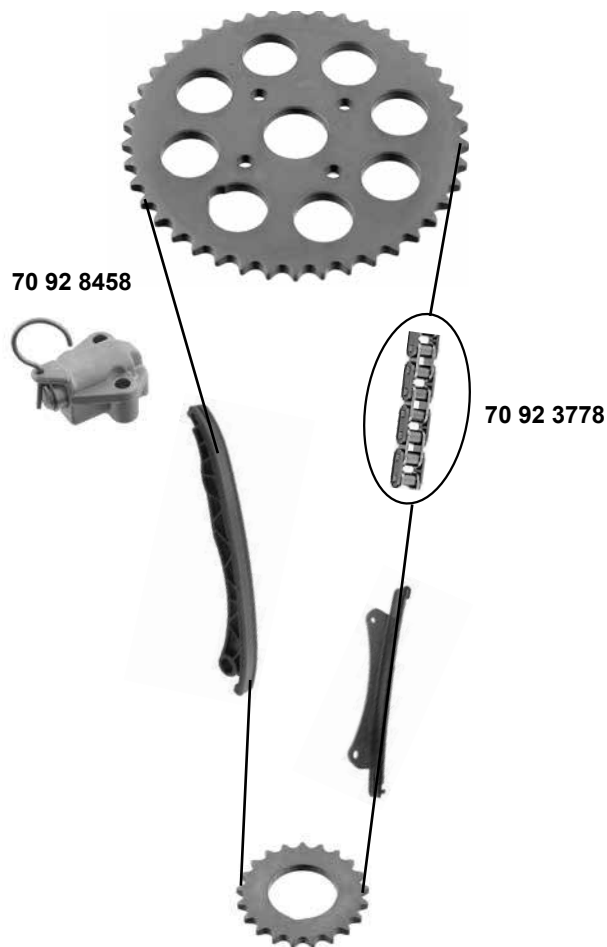

Ref. - No.

Ref. - No.	Description	Quantity	Dimensions
70 03 0029	Spannrolle / tension roller	(2)	ØA 64 B40 Z26
70 03 0031	Umlenkrolle / deflection pulley	(4)	ØA 53
70 14 0001	Riemenscheibe Generator / belt pulley alternator	(1)	ØA 61
70 92 3654	Umlenkrolle / deflection pulley	(3)	ØA 53 H 29
70 92 3655	Rep. Satz Zahnriemen / rep. kit timing belt	(5)	Z 190
70 92 7247	Umlenkrolle / deflection pulley		ØA 80 H 25
74 02 0005	Zahnriemen / timing belt		Z 190 B24