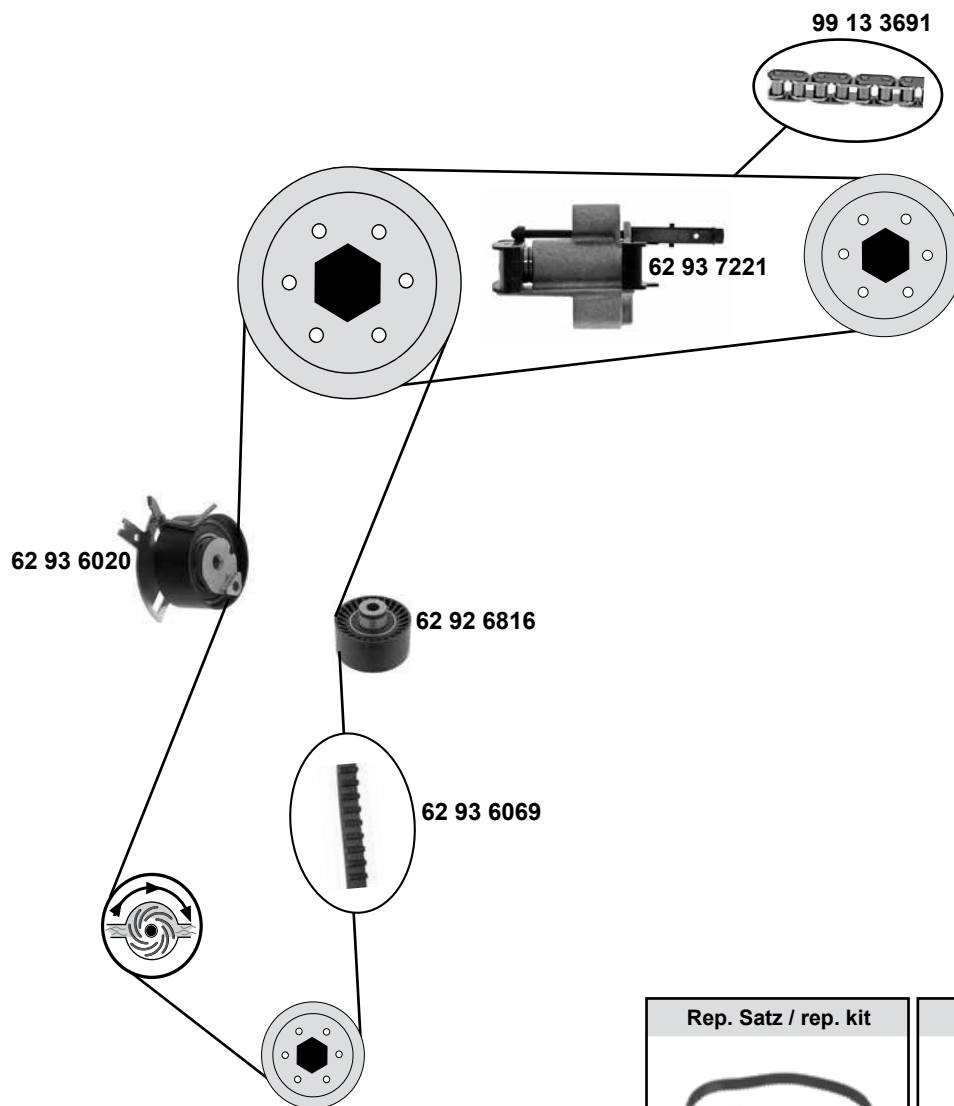

- (1) (mot.) DW12BTED4 mit
- (2) (mot.) DW12ME5 mit
- (3) (mot.) DW12METED4 / (mot.) DW12ME5

Ref. - No.

62 92 6816	0830.51	Umlenkrolle / deflection pulley	(ex.) DW12BTED4	ØA 60 B30
62 93 6020	0829.F5	Spannrolle / tension roller	(1) (2)	ØA 60 B29
62 93 6069	0816.J5	Zahnriemen / timing belt	(ex.) DW12BTED4	Z 118
62 93 6230	0831.V5	Rep. Satz Zahnriemen / rep. kit timing belt	(mot.) DW12BTED4	
62 93 7221	0849.30	Kettenspanner / chain tensioner		
62 93 7230	0849.23	Rep. Satz Steuerkette / rep. kit timing chain		
99 13 3691	0816.F6	Steuerkette / timing chain	(3) endlos / endless	40 E