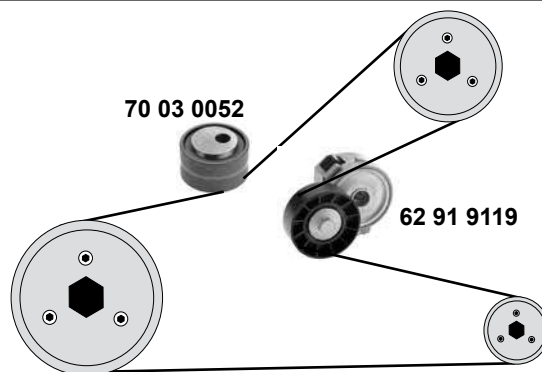

2,0 D

(DW10ATED / DW10ATED4)

(1) (mot.) 2,0 D alle / all

(2) (mot.) 2,0 JTD 16V

Ref. - No.

Part No.	Description	Notes	Dimensions
62 91 9119	Riemenspanner / belt tensioner	(1)	
62 91 9623	Rep. Satz Zahnriemen / rep. kit timing belt	DW10ATED	Z 141 B25,4
62 92 1865	Zahnriemen / timing belt	DW10ATED4	Z 144 B25,4
62 92 7390	Rep. Satz Zahnriemen / rep. kit timing belt	DW10ATED4	Z 144 B25,4
62 93 7221	Kettenspanner / chain tensioner	(2)	
62 93 7224	Gleitschiene / sliding rail	(2)	
62 93 7230	Rep. Satz Steuerkette / rep. kit timing chain	(2)	
70 03 0052	Spannrolle / tension roller	(ex.) AC	ØA 50 H 26
99 02 0072	Zahnriemen / timing belt	DW10ATED	Z 141 B25,4
99 03 0071	Spannrolle / tension roller		ØA 60 H 30/40
99 03 0073	Umlenkrolle / deflection pulley		ØA 60 H 30/40
99 13 3691	Steuerkette simplex / timing chain simplex	(2) endlos / endless	E 40