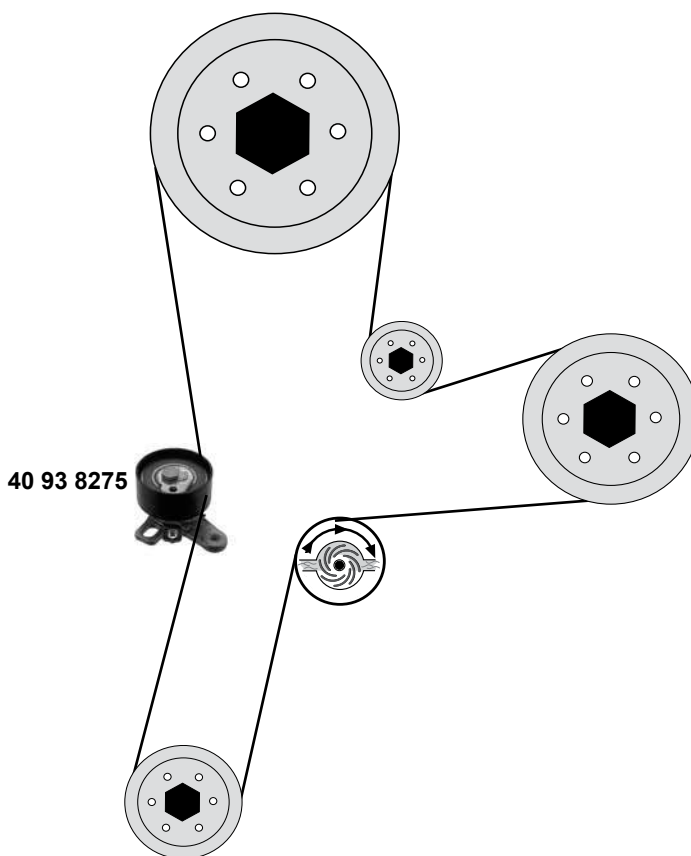

2,0
(LLW)

Ref. - No.

40 93 8260 96440417
40 93 8275 96941103

Spannrolle / tension roller
Spannrolle / tension roller

ØA 60 B27