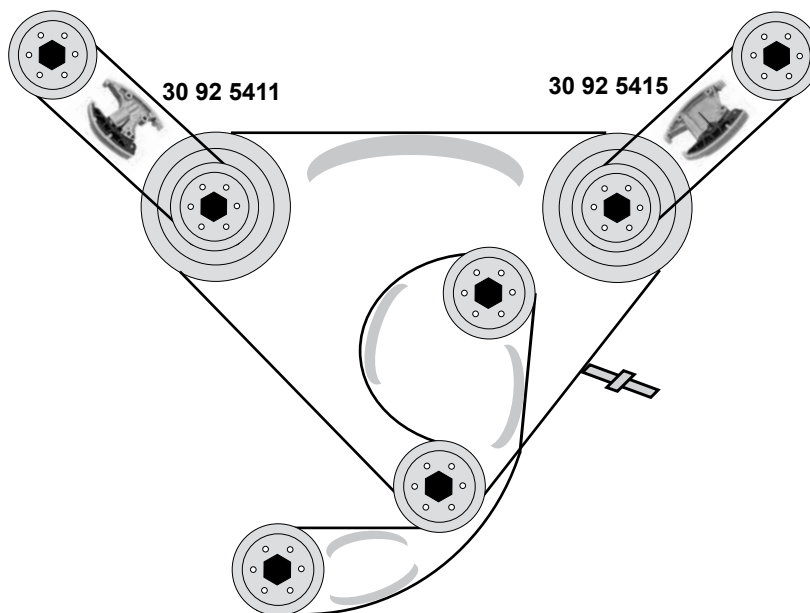

2,7 / 3,0 D TDI
(BMK/BNG/BPP/BSG/ASB/CANA/CANB/CANC/CDYA/CDYB/CDYC/CAND)

2,7 / 3,0 D TDI
(BMK/BNG/BPP/BSG/ASB)