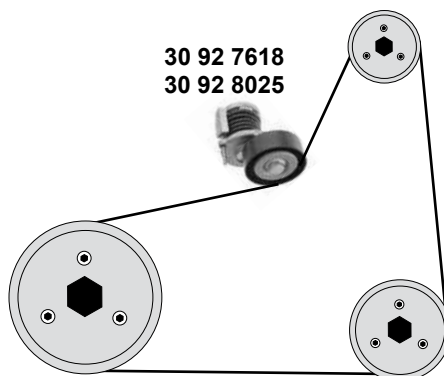

(1) (mot.) CBAB / 09 → 11

(2) (mot.) CFFA / CFFB / 10 →

Ref. - No.

Ref. - No.	Description	Quantity	Part Number
30 03 0094	Umlenkrolle / deflection pulley	(1)	ØA 28 B 34
30 03 0098	Umlenkrolle / deflection pulley	(1)	ØA 40 B 35
30 92 7618	Riemenspanner / belt tensioner	(mot.)	CBAB ØA 70 B24
30 92 8025	Riemenspanner / belt tensioner	(mot.)	BMM ØA 90 B24,6
30 93 0215	Spannrolle / tension roller	(1)	ØA 68,5 ØI 8,5 B 35
30 93 4127	Zahnriemen / timing belt	(1)	Z 160
30 93 4128	Rep. Satz Zahnriemen / rep. kit timing belt	(1)	Z 160
30 93 4783	Umlenkrolle / deflection pulley	(2)	
32 92 4754	Umlenkrolle / deflection pulley	(1)	ØA 80 ØI 10 B 34