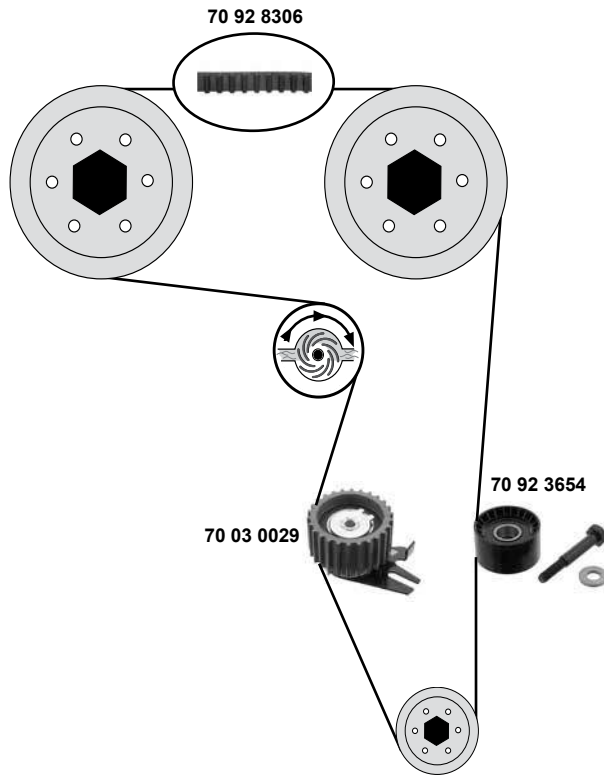

2,0 JTD

SWAG GERMANY	Ref. - No.			
70 03 0029	55238027	Spannrolle / tension roller		ØA 65 Z26
70 92 3654	71771498	Umlenkrolle / deflection pulley		ØA 53 B29
70 92 8305	55183528 S1	Rep. Satz Zahnriemen / rep. kit timing belt		
70 92 8306	55183528	Zahnriemen / timing belt		Z199 B24
70 92 9396	51758383	Umlenkrolle / deflection pulley		ØA70 B26