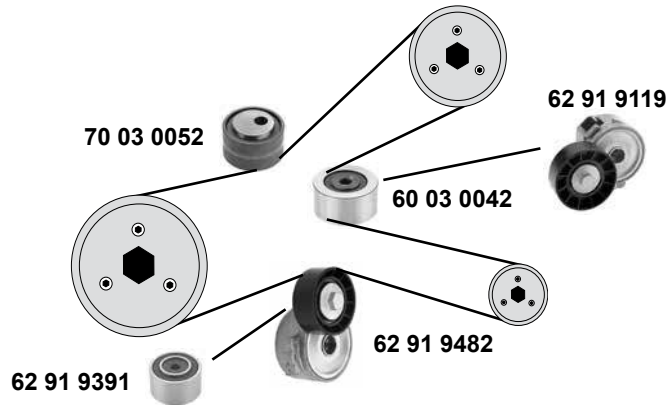

AC

Z 136 B25,4
Z 136 B25,51
ØA 60 B34
ØA 60 B34
ØA 85 B26

CITROËN

Jumper I+II

(94→06)

2,0 HDi (DW10TD)

2,2 HDi (DW12UTED)

- (1) 94 → 02 (mot.) DW10TD (ex.) AC / 02 → (mot.) DW10TD/DW12TED
- (2) 02 → 05.04.2004 / (mot.) DW12TED
- (3) 06.04.2004 → / (mot.) DW12TED