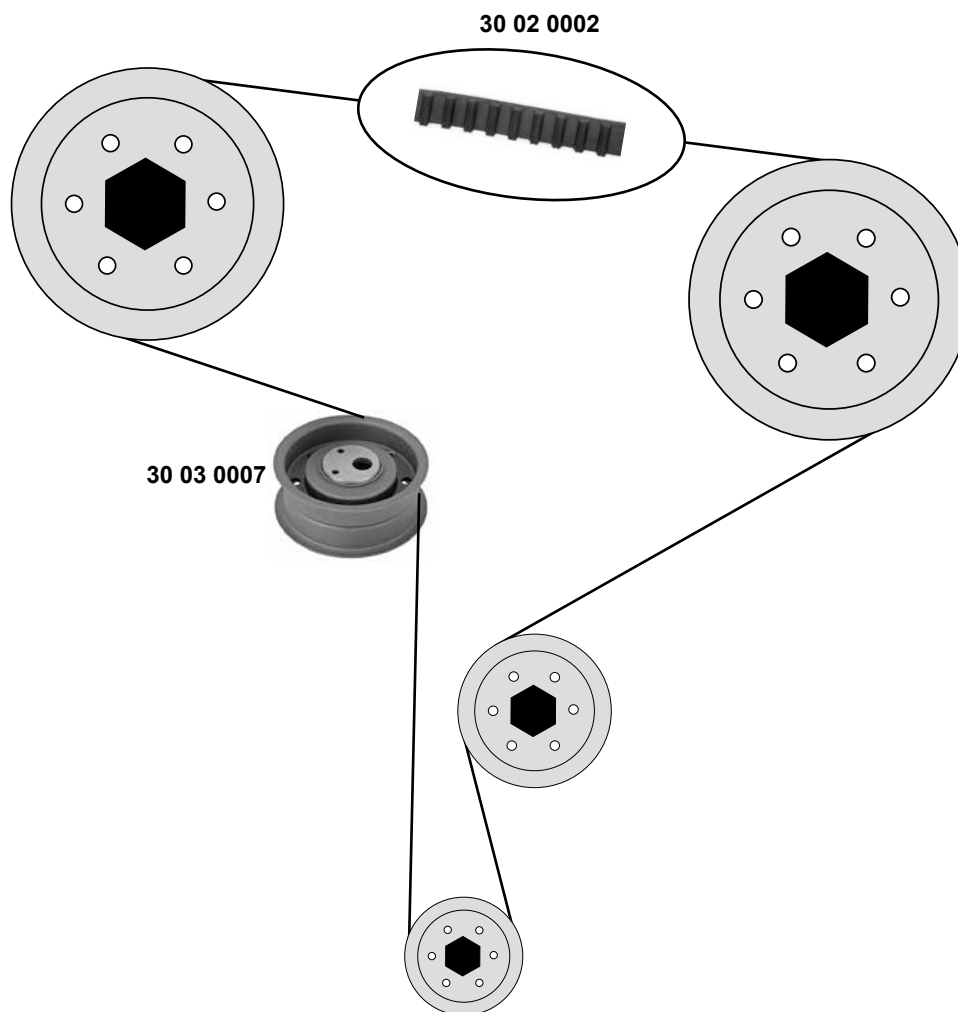

Rep. Satz / rep. kit

SWAG 99 02 0063