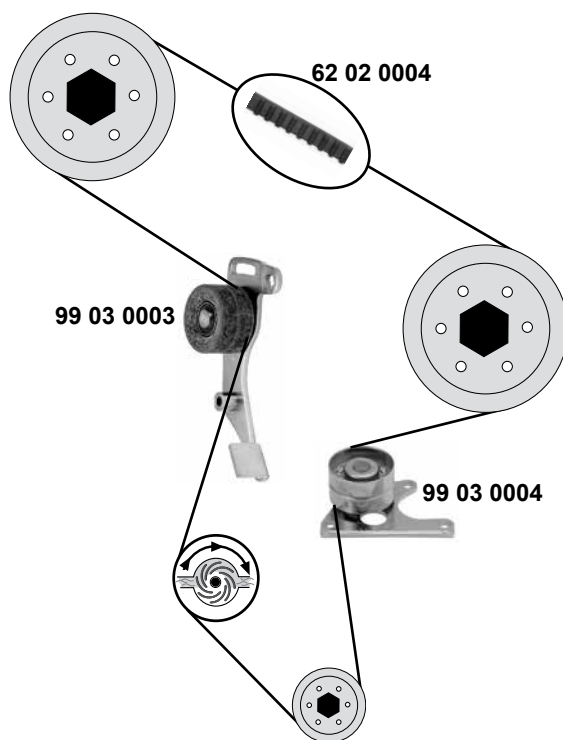

62 02 0002	0816.33	Zahnriemen / timing belt	Z 118 B31,8
62 02 0004	0816.98	Zahnriemen / timing belt	Z 136 B25,4
62 02 0018	0831.09	Rep. Satz Zahnriemen / rep. kit timing belt	
70 03 0005	0829.17	Spannrolle / tension roller	ØA 57 B24
99 03 0004	0830.02	Umlenkrolle / deflection pulley	ØA 60 B34
99 03 0003	0829.11	Spannrolle / tension roller	ØA 60 B34
99 03 0007	0818.22	Spannrolle / tension roller	ØA 67,5 B35,5