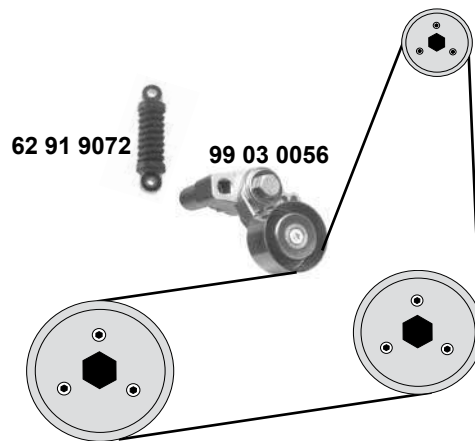

2,0 HDi

(DW10ATED / DW10BTED)

	Ref. - No.			
60 03 0042	5751.57	Spannrolle / tension roller	(ex.) AC	ØA 50 B26
62 91 9072	5751.81	Riemenspanner / belt tensioner	AC + servo	ØA 70 B25
62 91 9119	5751.55	Spannrolle / tension roller		ØA 50 B26
70 03 0052	5751.56	Spannrolle / tension roller	(ex.) AC	ØA 70 ØI 10/16
99 03 0041	5751.29	Umlenkrolle / deflection pulley	AC + servo	ØA 60 B26,5
99 03 0056	5751.30	Spannrolle / tension roller	AC + servo	