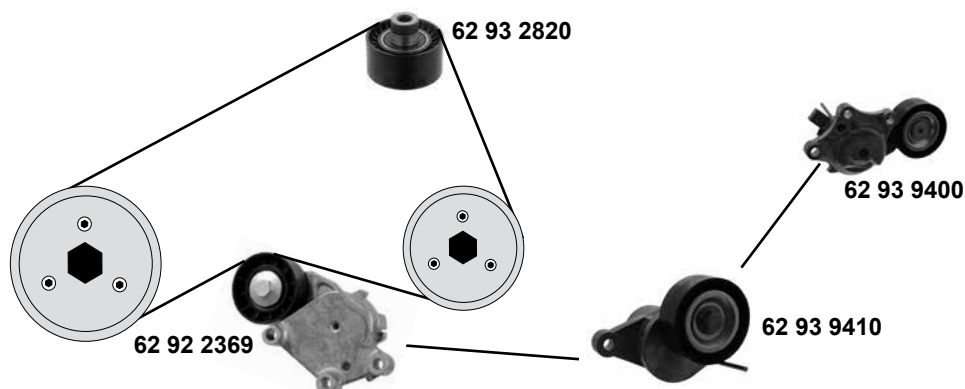

1,6 HDi

(DV6C/DV6TED4/DV6ETED4/DV6DTED/DV6DTED M/DV6ETED M/DV6BUTED4/DV6AUTED4)

RCZ

(10→)

2,0 HDi

(DW10CTED4)