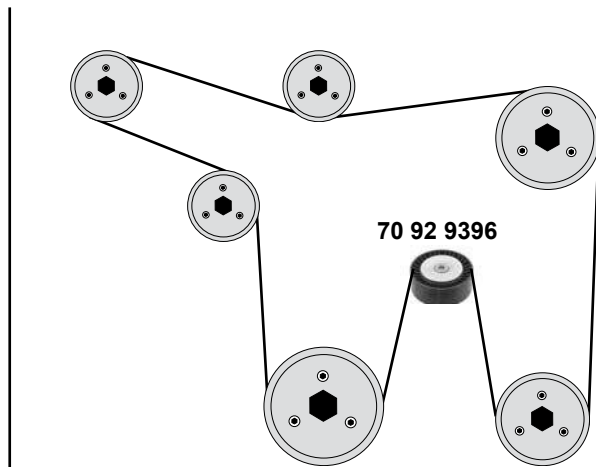

1,6 D (85kW,88kW)

SWAG GERMANY	Ref. - No.			
70 03 0029	55238027	Spannrolle / tension roller	1,6 D 88kW	ØA 65 Z26
70 92 9396	51758383	Umlenkrolle / deflection pulley		ØA 70 B26
70 93 1622	55221385 S1	Rep. Satz Steuerkette / rep. kit timing chain