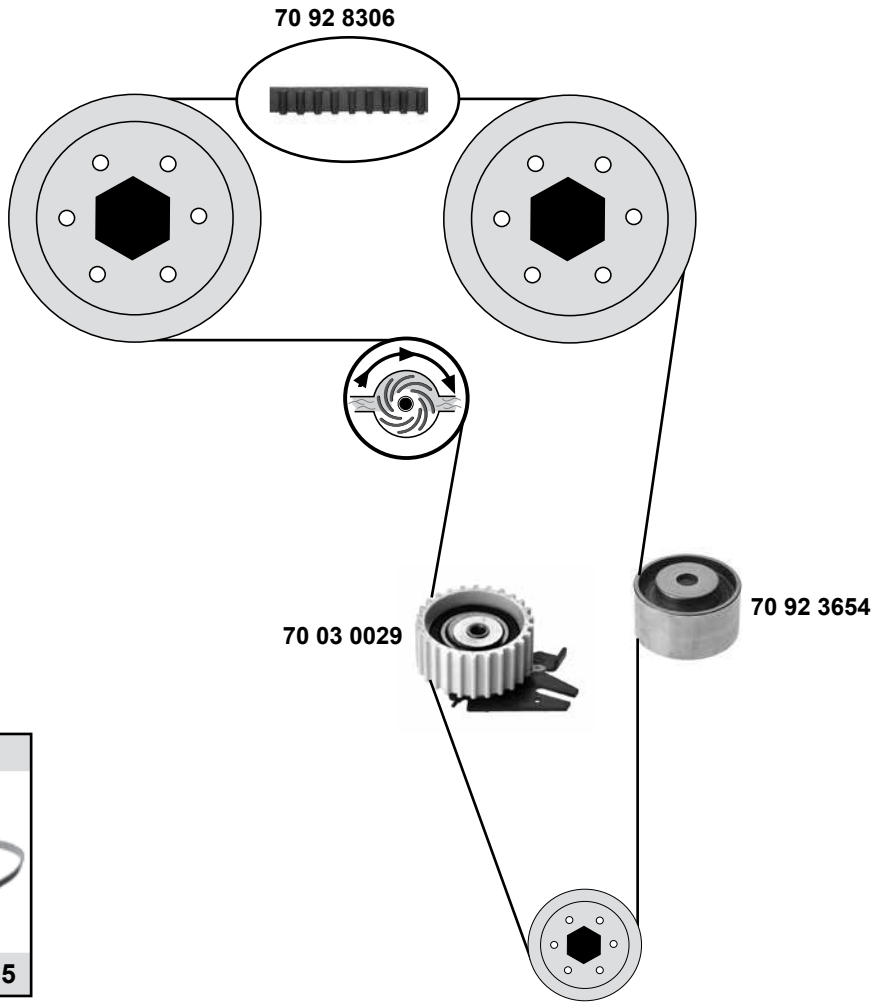

2,0
(A 2,0 DTR / A 20 DTL / A 20 DT / Y 20 DTJ / Z 20 DTJ / A 20 DTH)