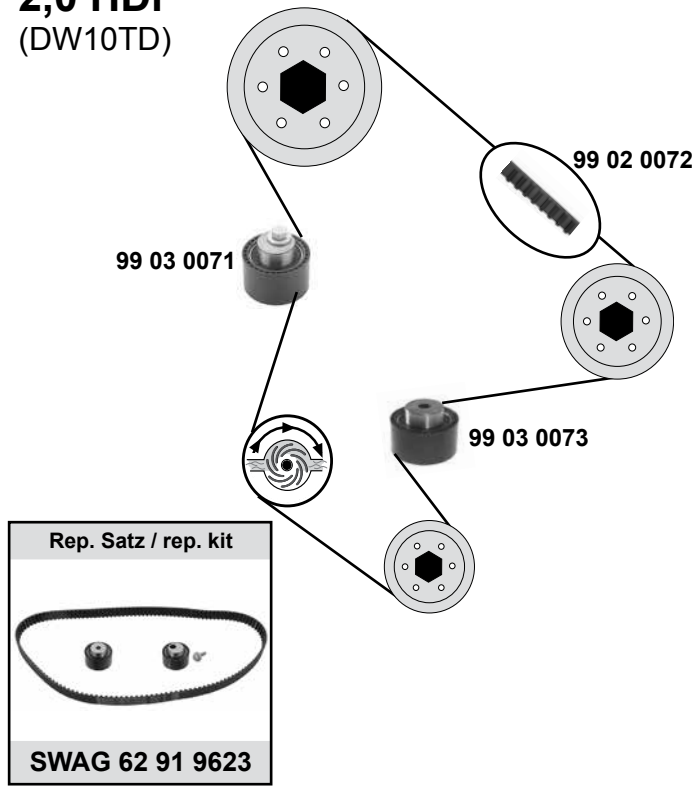

AC

Z 136 B25,4
Z 136 B25,51
ØA 60 B34
ØA 60 B34
ØA 85 B26

CITROËN

Jumper I+II

(94→06)

2,0 HDi (DW10TD)

2,2 HDi (DW12UTED)

- (1) 94 → 02 (mot.) DW10TD (ex.) AC / 02 → (mot.) DW10TD/DW12TED
- (2) 02 → 05.04.2004 / (mot.) DW12TED
- (3) 06.04.2004 → / (mot.) DW12TED