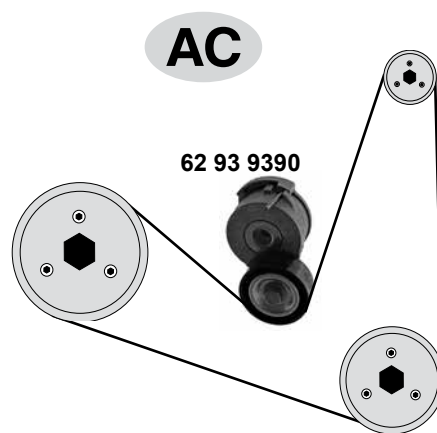

2,0 HDi / 2,2 HDi
(DW10BTED4/DW10UTED4/DW10CTED4/DW10CB/DW12BTED4)

(1) DW12TED4 → O 10010 / DW10ATED/DW10TD
(3) (mot.) DW12BTED4

(2) (mot.) DW10BTED4/DW10UTED4
(4) (mot.) DW10CTED4/DW10CB

Ref. - No.

Riemenspanner / belt tensioner
Riemenspanner / belt tensioner
Riemenspanner / belt tensioner
Riemenspanner / belt tensioner
Spannrolle / tension roller

62 91 9119 5751.55
62 93 6859 5751.G0
62 93 7266 5751.A7
62 93 9390 5751.H8
99 03 0041 5751.29

(3) ØA 70 B25
(2) ØA 65 B25
(4) ØA 70 B25
(1) servo AC ØA 65 B25
ØA 70 ØI 10/16