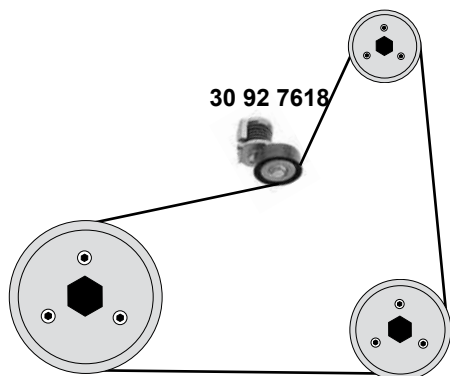

1,2 / 1,6 / 2,0TDI
(CBZA/CBZB/BSF/CAYD/CAYE/CHGA/
CFHC/CFHE/CFHF/CLCA/BSX)