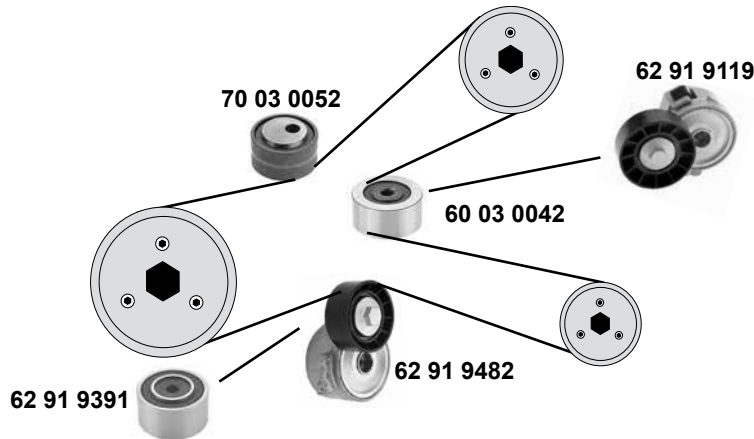

2,0 / 2,2 HDi (DW10TD / DW12TED)

(1) (mot.) DW12TED 06.04.2004 → **(2) (mot.) DW12TED → 05.04.2004**

SWAG GERMANY	Ref. - No.			
60 03 0042	5751.96	Spannrolle / tension roller	(ex.) AC	ØA 50 B26
62 91 9119	5751.55	Riemenspanner / belt tensioner	(mot.) DW10TD	ØA 70 B25
62 91 9391	5751.92	Umlenkrolle / deflection pulley		ØA 60
62 91 9482	5751.74	Spannrolle / tension roller	(mot.) DW10TD	
62 91 9623	0831.82	Rep. Satz Zahnriemen / rep. kit timing belt	(1)	ØA62 ØI13,3 B30
62 92 7376	0829.C3	Spannrolle / tension roller	(1)	ØA62 B 30
62 92 7377	0829.C4	Spannrolle / tension roller		Z 143 B25,5
62 92 9270	0816.G1	Zahnriemen / timing belt	(1)	
62 92 9271	0831.K8	Rep. Satz Zahnriemen / rep. kit timing belt	(2)	
62 93 0976	0831.K8 S1	Rep. Satz Zahnriemen / rep. kit timing belt	(ex.) AC	ØA 50 B26
70 03 0052	5751.56	Spannrolle / tension roller		ØA 60 ØI 13
99 03 0071	0829.59	Spannrolle / tension roller	(mot.) DW10TD	Z 141 B25,4
99 02 0072	0816.A9	Zahnriemen / timing belt		ØA 60 ØI 10
99 03 0073	0830.28	Umlenkrolle / deflection pulley