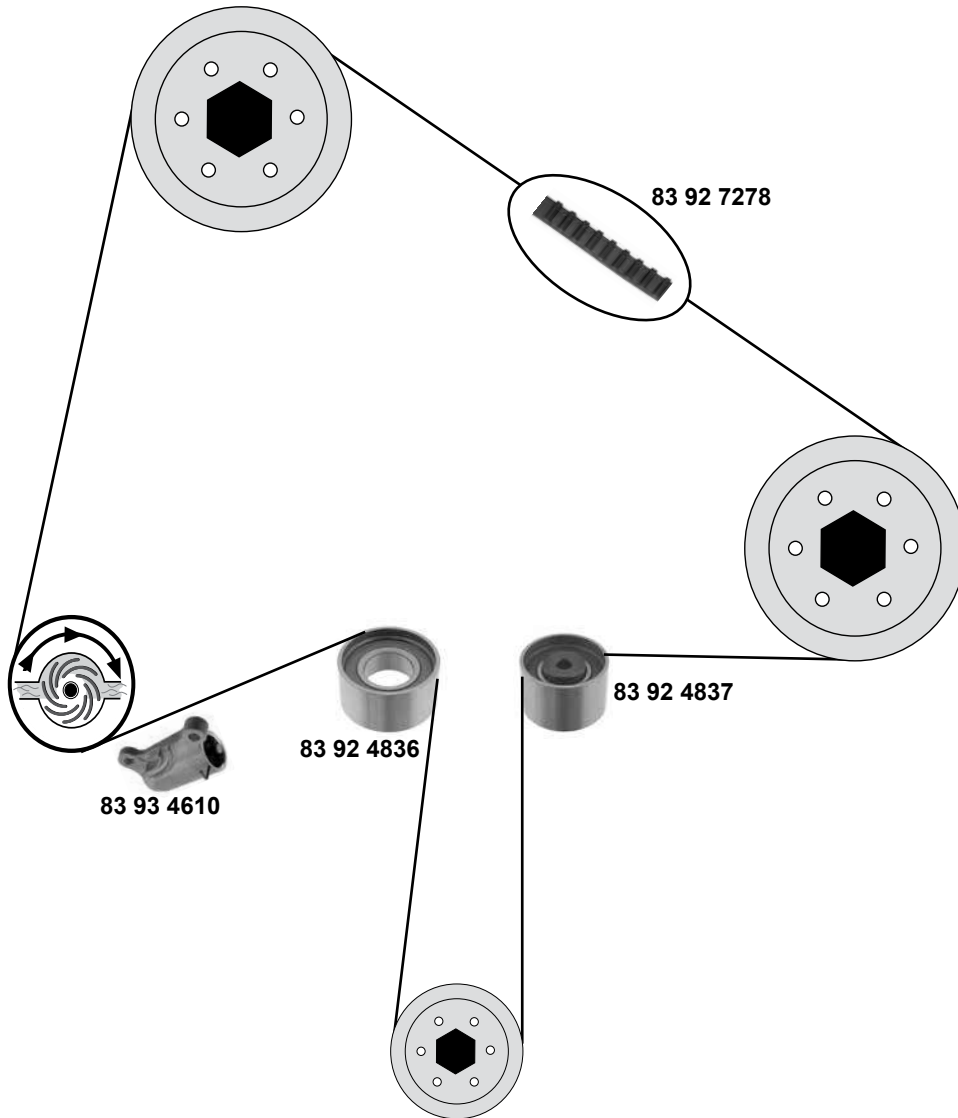

2,0 TD

	Ref. - No.			
83 92 4836	RF2A-12-700	Spannrolle / tension roller		ØA 58 H 30
83 92 4837	RF2A-12-730	Umlenkrolle / deflection pulley		ØA 58 H 30
83 92 7278	RF2A-12-205B	Zahnriemen / timing belt		Z 153 B27
83 92 7279	RF2A-12-205B S1	Rep.Satz Zahnriemen / rep.kit timing belt		Z 153 B27
83 93 4610	RF2A-12-770B	Riemenspanner / belt tensioner	04/98 → 10/02	ØA 31