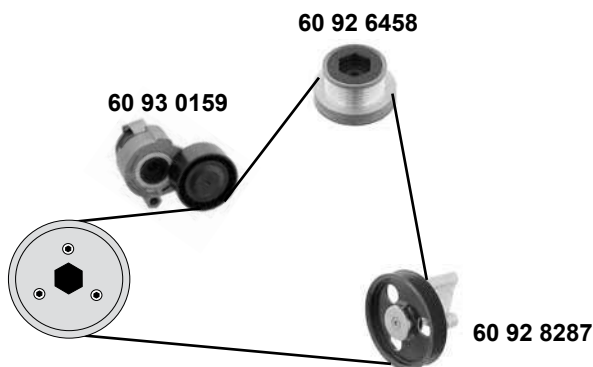

(1) (mot.) K9K -750,752,766,768,772 05 →
(mot.) K4J-780 / 05 → nur / only **AC**
(mot.) K4M- 800,801,804 / 05 → nur / only **AC**

Ref. - No.

60 03 0055	82 00 102 941	Spannrolle / tension roller	Bosch (ex.) AC (1)	ØA 60 H32
60 91 9853	28 00 039 519	Zahnriemen / timing belt		Z 123 B27
60 92 1270	77 01 477 028	Rep. Satz Zahnriemen / rep. kit timing belt		Z 123 B27
60 92 6458	82 00 113 636	Generatorfreilauf / alternator overrun pulley		ØA 76,4 B38
60 92 8287	82 00 641 468	Umlenkrolle / deflection pulley		ØA 131,5
60 93 0159	82 00 608 550	Riemenspanner / belt tensioner		ØA 65
60 93 6438	77 01 478 037	Nockenwellenrad / camshaft timing gear