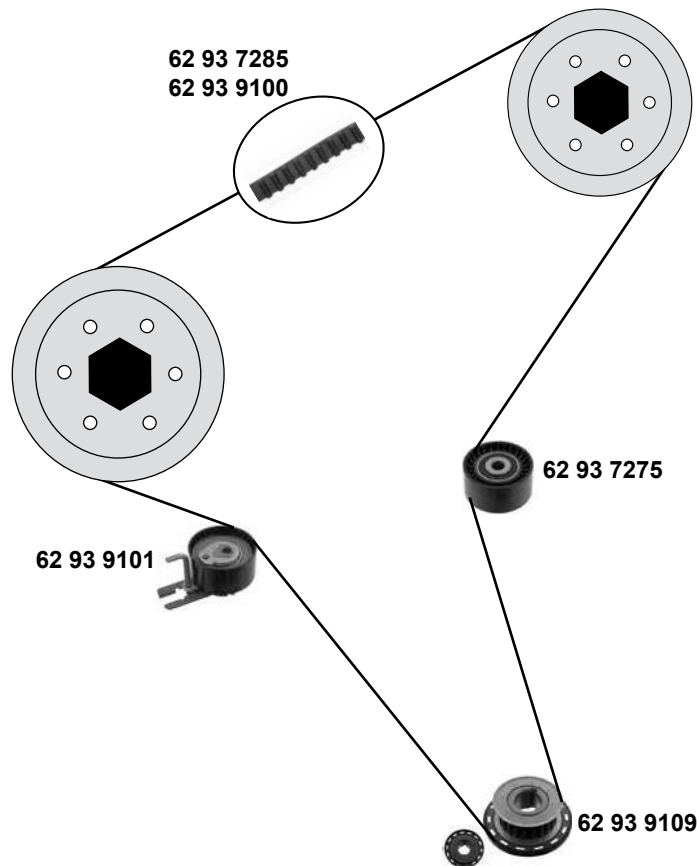

1,4 / 1,6 HDi (DV4C / DV6C / DV6DTE)

Rep. Satz / rep. kit SWAG 62 93 9200	Rep. Satz / rep. kit SWAG 62 93 9201
Rep. Satz / rep. kit SWAG 62 93 9203	Rep. Satz / rep. kit SWAG 62 93 9204

- (1) (mot.) DV4C (ex.) Start - Stop
- (2) (ex.) (mot.) DV4C / + Start - Stop

Ref. - No.

Ref. - No.				
62 92 2369	5751.86	Riemenspanner / belt tensioner	(1)	ØA 65 B25,5 ØA 60 B30
62 93 7275	0830.75	Umlenkrolle / deflection pulley		
62 93 9100	0816.L0	Zahnriemen / timing belt	(ex.) (mot.) DV4C	
62 93 9100	0816.L1	Zahnriemen / timing belt	(mot.) DV4C	Z 139 B25,4
62 93 9101	0829.F8	Spannrolle / tension roller	(mot.) DV4C	ØA 60 B29
62 93 9109	96 772 672 80	Zahnrad / gear		
62 93 9200	16 087 476 80	Rep. Satz Zahnriemen / rep. kit timing belt	(mot.) DV4C	
62 93 9201	16 087 476 80 S1	Rep. Satz Zahnriemen / rep. kit timing belt	(mot.) DV4C	
62 93 9203	16 087 474 80	Rep. Satz Zahnriemen / rep. kit timing belt	(ex.) (mot.) DV4C	
62 93 9204	16 087 474 80 S1	Rep. Satz Zahnriemen / rep. kit timing belt	(ex.) (mot.) DV4C	
62 93 9400	5751.K4	Riemenspanner / belt tensioner	(2)	ØA 65 B25
62 93 9410	98 018 752 80	Riemenspanner / belt tensioner	(2)	ØA 65 B25