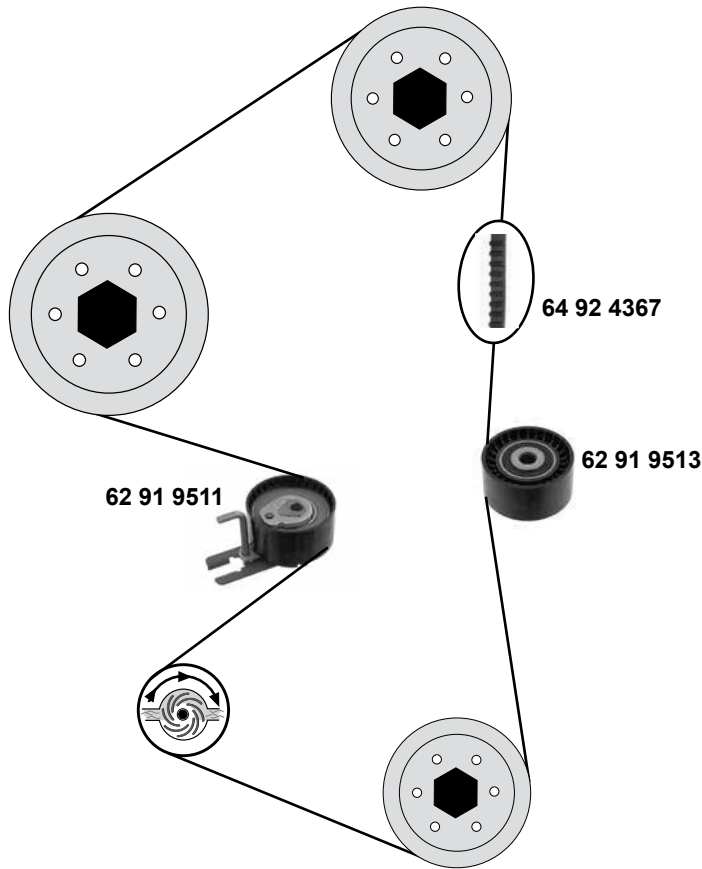

1,6 D
(66kW)