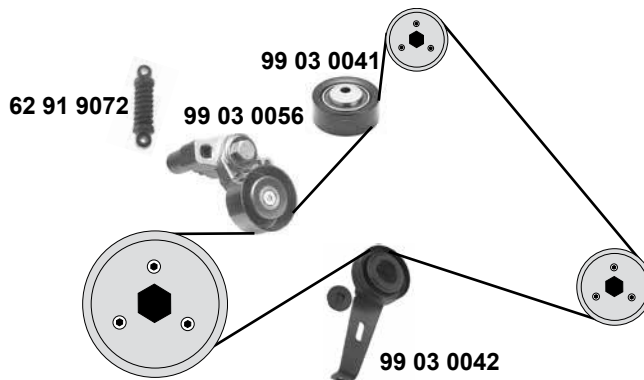

1,9 HDi

(XUD9TE)

SWAG GERMANY	Ref. - No.			
62 02 0004	0816.98	Zahnriemen / timing belt		Z 136 B25,4
62 91 9072	5751.81	Riemenspanner / belt tensioner	AC + servo	Z 136 B25,51
99 02 0055	0831.27	Rep. Satz Zahnriemen / rep. kit timing belt		Z 136 B25,51
99 03 0031	0829.33	Spannrolle / tension roller		ØA 60 B34
99 03 0032	0830.13	Umlenkrolle / deflection pulley		ØA 60 B34
99 03 0041	5751.29	Spannrolle / tension roller		ØA 70 B27/29
99 03 0042	5751.38	Spannrolle / tension roller	(ex.) AC	ØA 85 B26
99 03 0056	5751.30	Spannrolle / tension roller	AC	ØA 60 B26,5