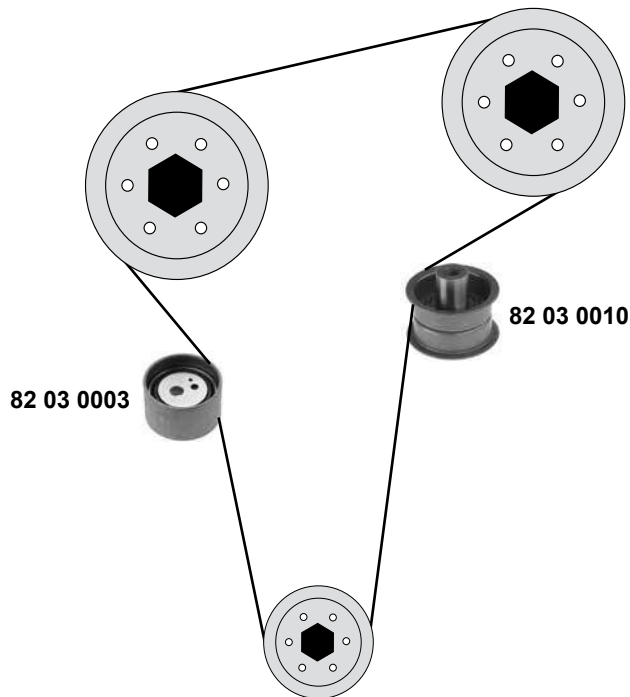

2,3 D

(LD23)

Ref. - No.

82 03 0003	13070-05E10
82 03 0010	13074-05E00

Spannrolle / tension roller
Spannrolle / tension roller

ØA 60 H57