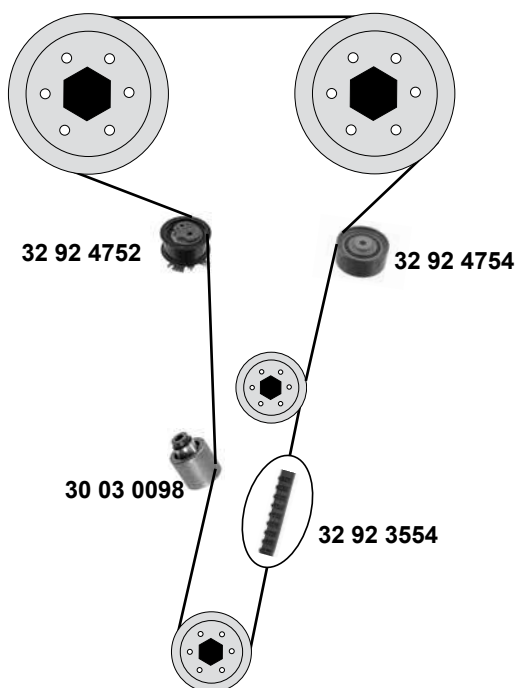

Grandis (NA8W)

(05→)

Ref. - No.

30 03 0098	MN980104	Umlenkrolle / deflection pulley		
32 92 3554	MN980100	Zahnriemen / timing belt		
32 92 4752	MN980101	Spannrolle / tension roller		
32 92 4754	MN980107	Umlenkrolle / deflection pulley		
32 92 4756	MN980100 S1	Rep. Satz Zahnriemen / rep.kit timing belt		
80 92 7120	MD012587	Umlenkrolle / deflection pulley	06/84 →	ØA 60 B38,5
80 92 7121	MD064641	Spannrolle / tension roller	06/84 →10/92	ØA 60 B37