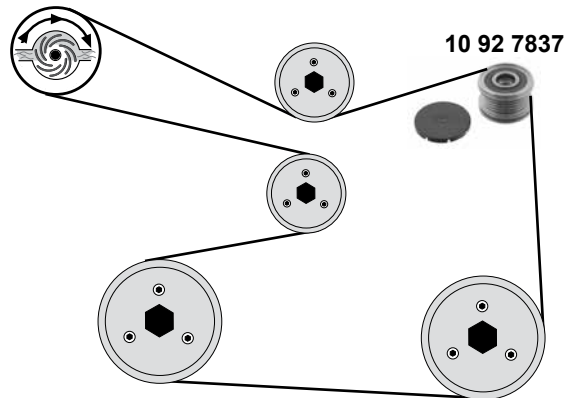

1,5 D

(1) C14A 09/86 → 04/88 C54A 04/88 → 05/92

Ref. - No.

10 92 7837 MN960267
80 92 7120 MD012587
80 92 7121 MD064641

Riemenscheibe Generator / belt pully alternator
Umlenkrolle / deflection pulley
Spannrolle / tension roller