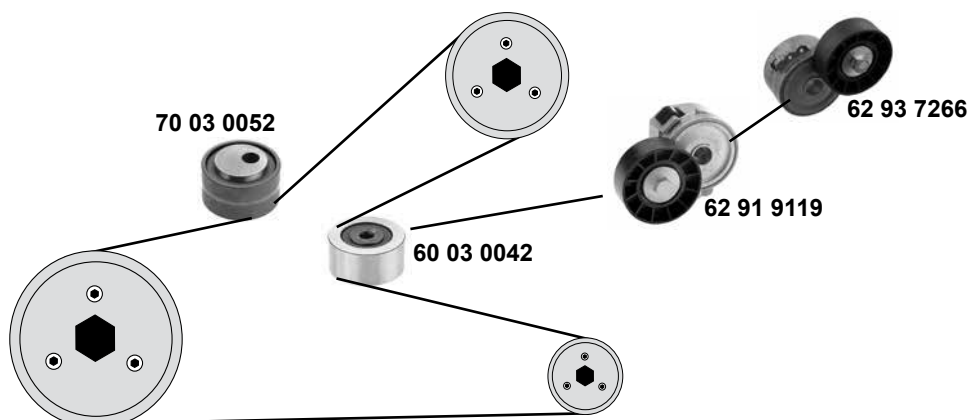

2,0 D / 2,2 D

Ulysse II Nuovo (179)
(01→10)

2,0 D Multijet
(88 / 100 kW)