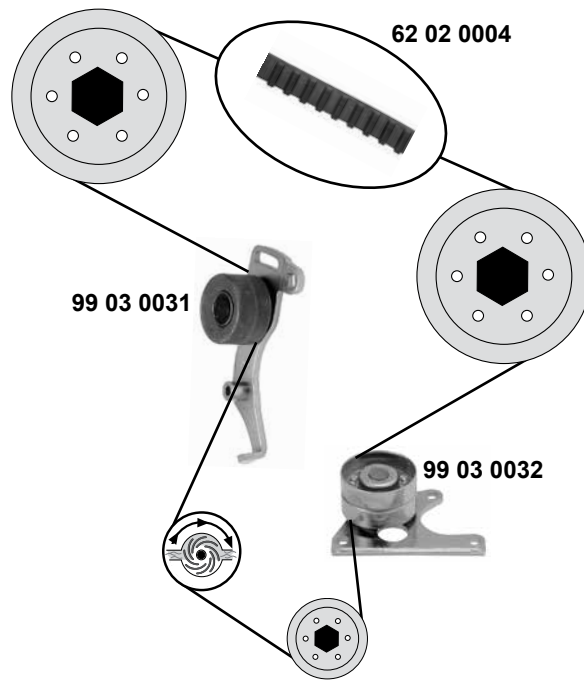

1,8 D / 1,9 D
(XUD7 / XUD9)