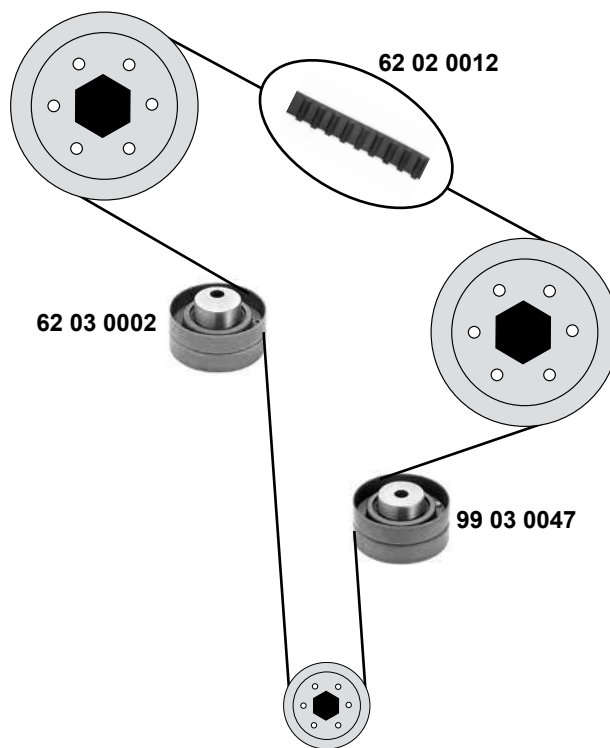

Ref. - No.

99 03 0047	0830.12	Umlenkrolle / deflection pulley
62 03 0002	0818.20	Spannrolle / tension roller
99 03 0049	1281.34	Spannrolle / tension roller
99 03 0051	4007.E4	Spannrolle / tension roller
99 03 0048	6453.R8	Spannrolle / tension roller
62 02 0012	0816.68	Zahnriemen / timing belt
62 02 0013	0816.64 S	Rep. Satz Zahnriemen / rep. kit timing belt

ØA 70,5 B32 / 37
ØA 70,5 B32 / 40
ØA 80 B26
ØA 93,5 B26
ØA 93,5 B26
Z 141 B28
Z 141 B28