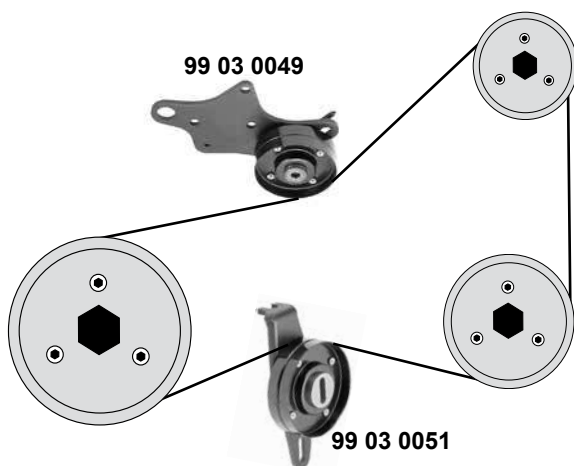

Zahnriemen / timing belt
Rep. Satz Zahnriemen / rep. kit timing belt
Spannrolle / tension roller
Umlenkrolle / deflection pulley
Spannrolle / tension roller

Z 136 B25,4
ØA 60 B34
ØA 60 B34
ØA 85 B26

Ref. - No.