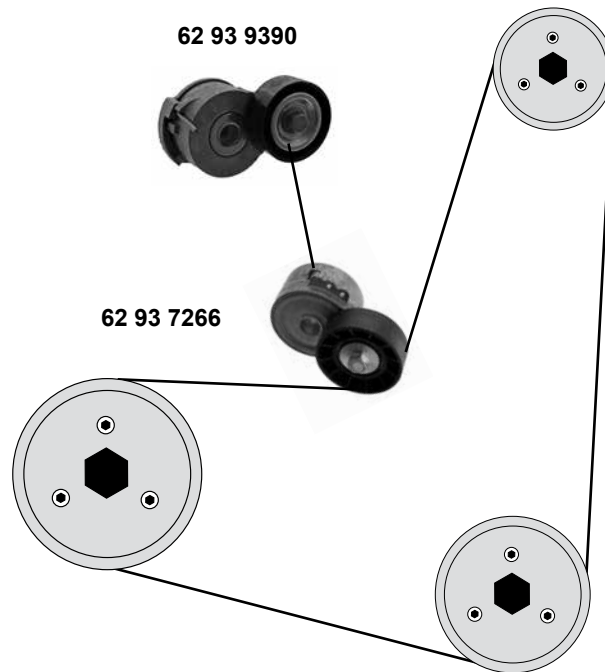

2,0 HDi

DW10BTED4, DW10CTED4, DW10UTED4, DW10CD, DW10CE

(1) (mot.) DW10CTED4 AC / (mot.) DW10CD / DW10CE

(2) (mot.) DW10BTED4 / DW10UTED4

Ref. - No.

Riemenspanner / belt tensioner
Riemenspanner / belt tensioner

(2)
(1)

ØA 70 B25
ØA 65 B25

62 93 7266 5751.A7
62 93 9390 5751.H8