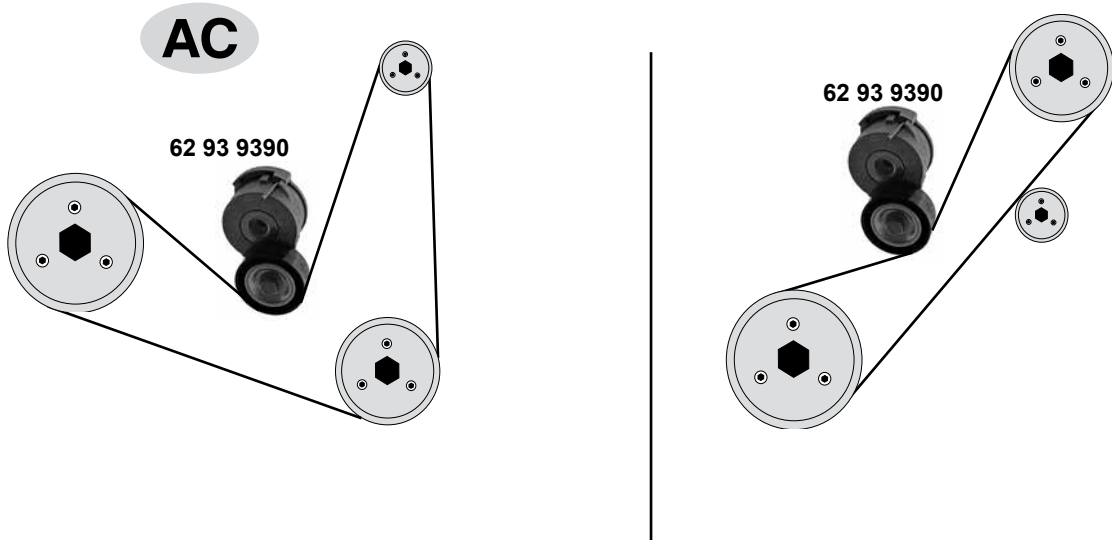

2,0 HDi (DW10CB / DW10CTED4)

- (1) 3008
- (2) 5008 (mot.) DW10CB
- (3) 3008 / 5008 (mot.) DW10CTED4
- (4) 3008 (mot.) DW10CTED4 (ex.) Hybrid / (mot.) DW10CB AC + Start Stop
- (5) 5008 (mot.) DW10CTED / (mot.) DW10CB AC (ex.) Start Stop

SWAG GERMANY	Ref. - No.			
62 92 6816	0830.51	Umlenkrolle / deflection pulley		ØA 60 B30
62 93 7211	0849.22	Kettenspanner / chain tensioner	endlos / endless	
62 93 7230	0849.23	Rep. Satz Steuerkette / rep. kit timing chain		
62 93 7290	0816.K8	Zahnriemen / timing belt		
62 93 7353	0829.G6	Spannrolle / tension roller		ØA 60 B29
62 93 7460	0831.W1	Rep. Satz Zahnriemen / rep. kit timing belt	(1) (2)	
62 93 9390	5751.H8	Riemenspanner / belt tensioner	(4) (5)	ØA 65 B25
99 13 3691	0816.F6	Steuerkette / timing chain	(3) endlos / endless	40 E