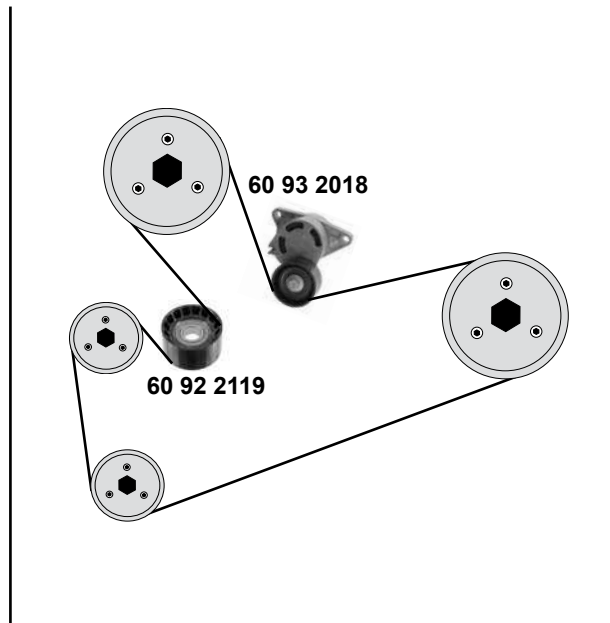

RENAULT Espace 4

(02→)

1,9 D

(F9Q-680,820)

2,2 D

(G9T-942,742,743,645)

(1) (mot.) G9T-942,742,743

(2) (mot.) F9Q-680,820