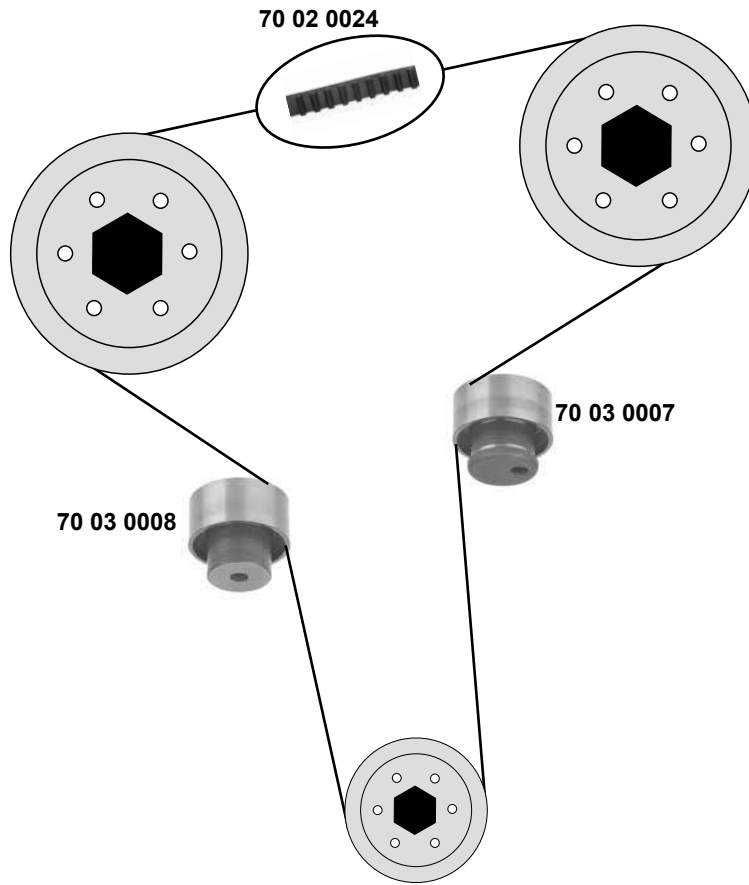

1,7 D

(1) Palio : 97 → 02 (ex.) AC / 02 → AC

Ref. - No.

70 02 0024	71771437
70 03 0007	46740727
70 03 0008	46740726
70 03 0021	46424716
70 93 6441	46439454

Zahnriemen / timing belt
Spannrolle / tension roller
Umlenkrolle / deflection pulley
Spannrolle / tension roller
Umlenkrolle / deflection pulley

(1)

Z 168 B22
ØA 61 H 33/51
ØA 61 H 30/51
ØA 80 H 24
ØA 80 B17