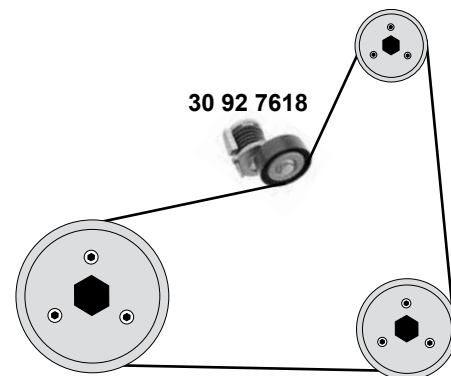

Tiguan (5N)

(08→)

2,0 TDI

(CBAA/CBAB/CBBA/CBBB/
CFFD/CFFA/CLJA/CFFB/CFGB)