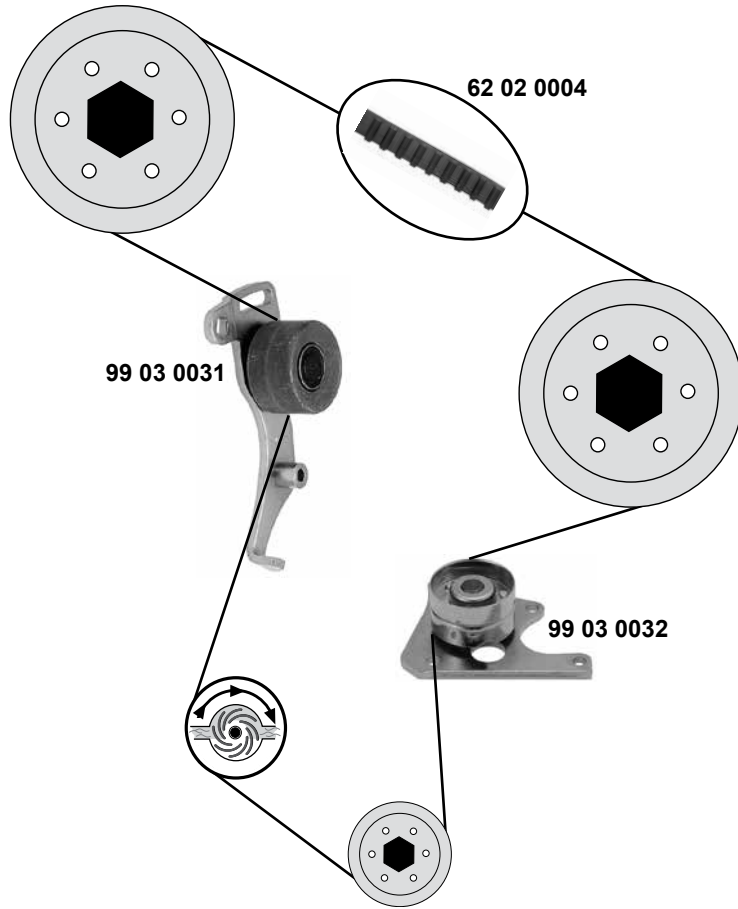

1,9 D

(XUD→)