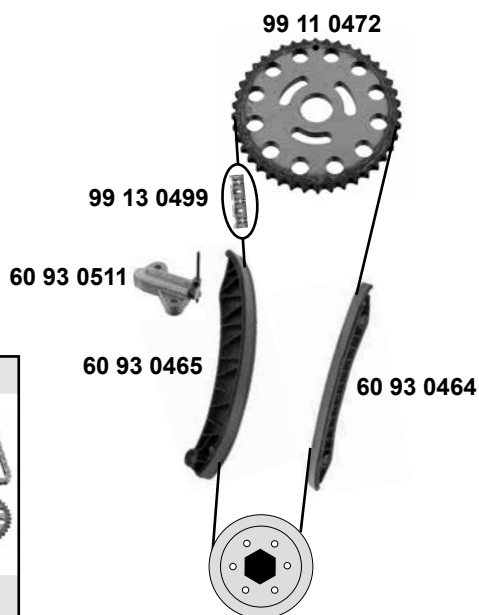

2,0 DCI (M9R)

Rep. Satz / rep. kit

SWAG 99 13 0639

3,0 DCI (P9X-701,715)