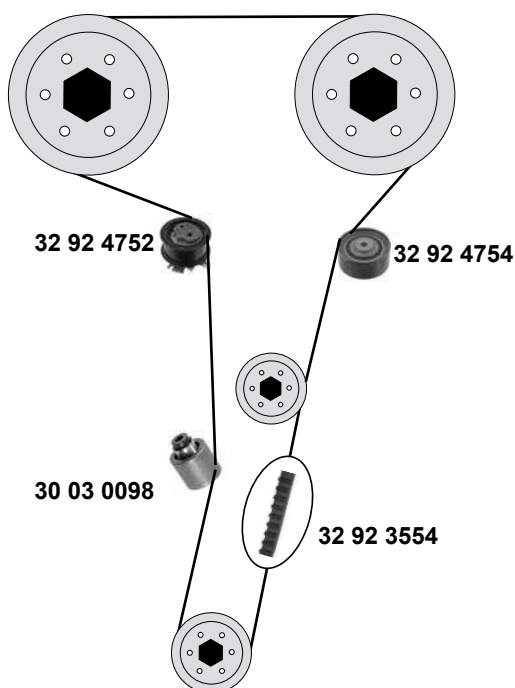

Ref. - No.

30 03 0098	MN980104	Umlenkrolle / deflection pulley		
32 92 3554	MN980100	Zahnriemen / timing belt		
32 92 4752	MN980101	Spannrolle / tension roller		
32 92 4754	MN980107	Umlenkrolle / deflection pulley		
32 92 4756	MN980100 S1	Rep. Satz Zahnriemen / rep. kit timing belt		
62 92 6816	MN982127	Umlenkrolle / deflection pulley		ØA 60 B30
62 93 6020	MN982126	Spannrolle / tension roller		ØA 60 B29
62 93 6069	MN982125	Zahnriemen / timing belt		Z 118 B25,4
62 93 6230	MN982128	Rep. Satz Zahnriemen / rep. kit timing belt		Z 118 B25,4
62 93 7221	MN982130	Kettenspanner / chain tensioner	07 →	
62 93 7620	MN982129 S1	Rep. Satz Steuerkette / rep. kit timing chain		
99 13 3691	MN982129	Steuerkette / timing chain		E 40