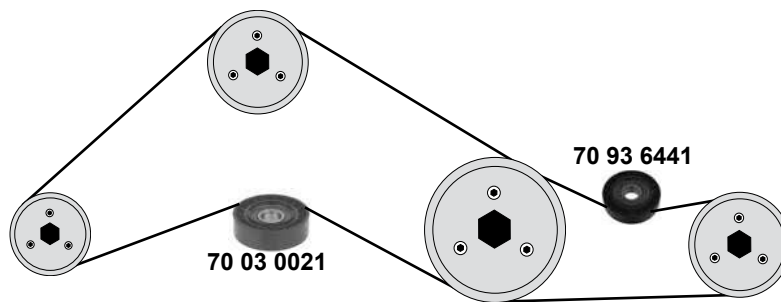

1,7 D

(1) Palio : 97 → 02 (ex.) AC / 02 → AC

Ref. - No.

70 02 0024	71771437
70 03 0007	46740727
70 03 0008	46740726
70 03 0021	46424716
70 93 6441	46439454

Zahnriemen / timing belt
Spannrolle / tension roller
Umlenkrolle / deflection pulley
Spannrolle / tension roller
Umlenkrolle / deflection pulley

(1)

Z 168 B22
ØA 61 H 33/51
ØA 61 H 30/51
ØA 80 H 24
ØA 80 B17