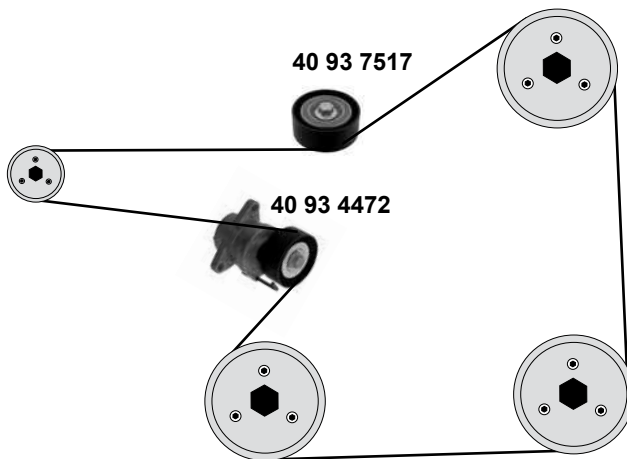

2,0 CDTI (A 2,0 DTH)

SWAG GERMANY	Ref. - No.			
40 93 4472	55562864	Riemenspanner / belt tensioner		ØA 70 x 2,6
40 93 7517	55562865	Umlenkrolle / deflection pulley		ØA 65
70 03 0029	55566028	Spannrolle / tension roller		ØA 64 B40
70 92 3654	93178807	Umlenkrolle / deflection pulley		
70 92 8305	95507810 SK	Rep. Satz Zahnriemen / rep. kit timing belt		
70 92 8306	93178812	Zahnriemen / timing belt		Z 199 B24