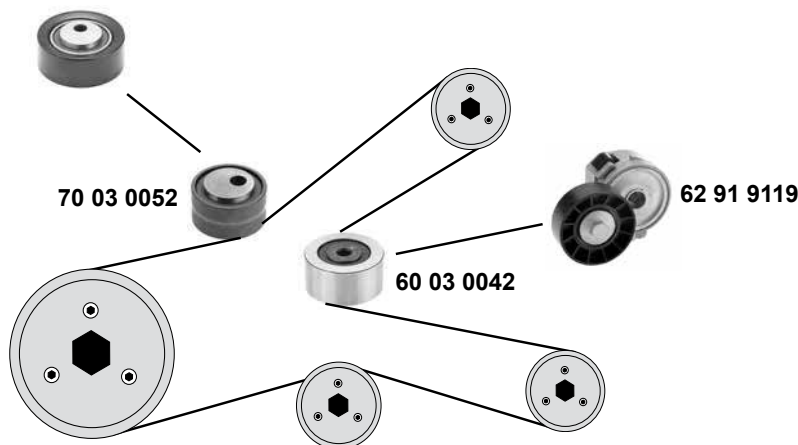

1,6 HDi

(DV6TED4/DV6DTED M/DV6ETED M/DV6DTED/DV6ETED/DV6ATED4/DV6B)

99 03 0041

AC