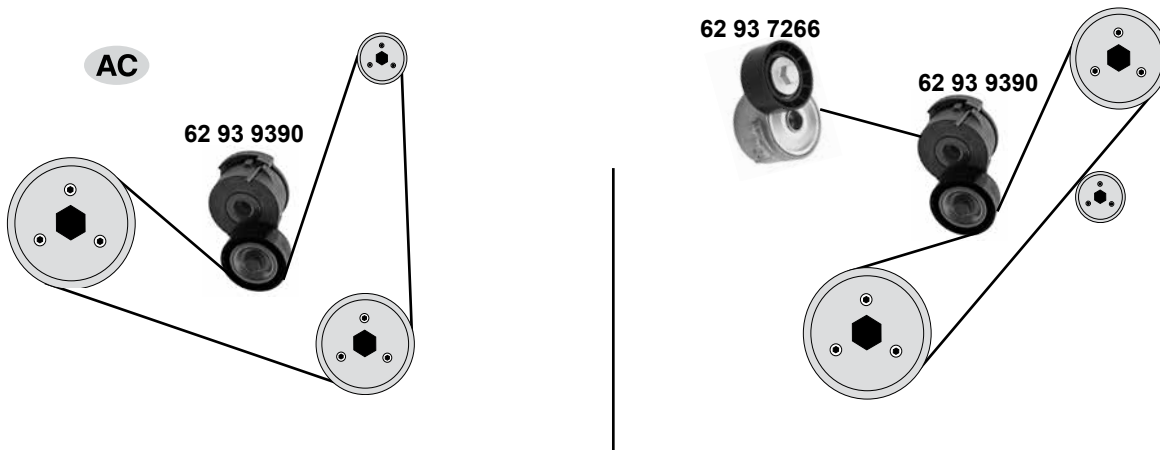

(1) (mot.) DW10BTED4/DW10UTED4	(2) (mot.) DW10CTED4/DW10CD/DW10CE
	(3) (mot.) DW10BTED4/DW10UTED4 / DW10CTED4	(4) (mot.) DW10CTED4 AC / DW10CD/DW10CE

	Ref. - No.			
50 92 4197	0816.G3	Zahnriemen / timing belt	(1)	Z 116 B25
62 92 6027	0829.A4	Spannrolle / tension roller	(1)	ØA 60 B29
62 92 6816	0830.51	Umlenkrolle / deflection pulley	(1)	ØA 60 H30
62 92 6818	0831.92	Rep. Satz Zahnriemen / rep. kit timing belt	(1)	Z 116 B25
62 93 7211	0849.22	Kettenspanner / chain tensioner		
62 93 7230	0849.23	Rep. Satz Steuerkette / rep. kit timing chain		
62 93 7266	5751.A7	Riemenspanner / belt tensioner	(1)	ØA 70 B25
62 93 7353	0829.G6	Spannrolle / tension roller	(2)	ØA 60 B29
62 93 7460	0831.W1	Rep. Satz Zahnriemen / rep. kit timing belt	(2)	
62 93 9390	5751.H8	Riemenspanner / belt tensioner	(4)	ØA 65 B25
99 13 3691	0816.F6	Steuerkette / timing chain	(3)	endlos/endless E 40