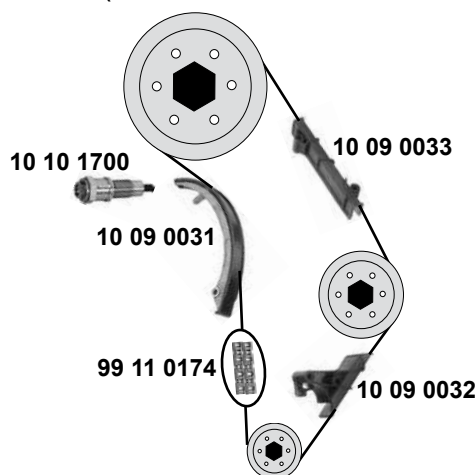

(207 D / 208 D / 307 D / 308 D / 209 D / 210 D / 309 D / 310 D)

(OM 601.501-507,550-557,600-610,616,617,800-803,940
OM 602.940)

Rep. Satz / rep. kit

SWAG 99 13 0302

(1) Nietverschluß / riveted link / bouchon de rivet / rivetti / cierre de roblón

Ref. - No.

Ref. - No.	Part Description	Notes	Dimensions
10 01 0933	615 050 09 16 Gleitschiene / sliding rail		
10 04 0001	121 052 03 01 Nockenwellenrad / camshaft gear		
10 05 0001	615 052 02 03 Kurbelwellenzahnrad / crankshaft gear		Z 20 ØI 36
10 09 0011	615 052 11 16 Gleitschiene / sliding rail		
10 09 0012	615 052 10 16 Gleitschiene / sliding rail		
10 09 0031	601 050 08 16 Gleitschiene / sliding rail		
10 09 0032	601 052 05 16 Gleitschiene / sliding rail		
10 09 0033	601 052 03 16 Gleitschiene / sliding rail		
10 09 1300	615 050 14 16 Gleitschiene / sliding rail		
10 10 1000	615 050 08 11 Kettenspanner / chain tensioner		
10 10 1700	601 050 07 11 Kettenspanner / chain tensioner		
99 11 0174	003 997 55 94 Steuerkette / timing chain	(1)	D 126 E
99 11 0182	003 997 62 94 Steuerkette / timing chain		D 557 / 136 N
99 13 0302	601 050 07 11 S1 Rep. Satz Steuerkette / rep. kit timing chain		
99 13 0324	615 050 08 11 S1 Rep. Satz Steuerkette / rep. kit timing chain		
99 91 0934	615 050 09 16 S Rep. Satz Gleitschiene / rep. kit timing chain