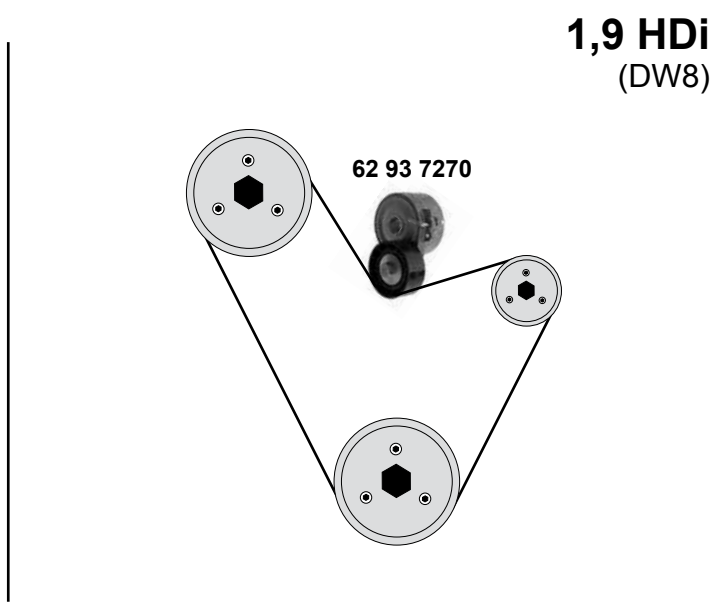

1,9 HDi
(DW8)

- (1) (ex.) variable servo
- (2) servo (ex.) O 08400 →
- (3) (ex.) AC servo → O 08399
- (4) Berlingo I 07/96 → 11/02 DW8 servo AC O 07910-11950→ / DW8B servo AC O 08729-11950→
- (5) Berlingo II 12/02 → 03/08 DW8B AC

Ref. - No.

Ref. - No.	Description	Notes	Dimensions
99 03 0041	Umlenkrolle / deflection pulley	AC + servo	ØA 70 ØI 10/16
60 03 0042	Spannrolle / tension roller	(ex.) AC	ØA 50 B26
99 03 0056	Spannrolle / tension roller	AC + servo	ØA 60 B26,5
99 03 0059	Spannrolle / tension roller	man.	ØA 85 B26
70 03 0052	Spannrolle / tension roller	(ex.) AC	ØA 50 B26
99 03 0071	Spannrolle / tension roller		ØA 60 ØI 13
99 03 0073	Umlenkrolle / deflection pulley		ØA 60 ØI 10
99 02 0071	Zahnriemen / timing belt		Z 140 B25,4
62 91 9072	Riemenspanner / belt tensioner	AC + servo	
62 91 9214	Umlenkrolle / deflection pulley	servo (1) (ex.) AC	ØA 37 ØI 10 B27
62 91 9482	Spannrolle / tension roller	(2)	ØA 60
62 91 9615	Rep. Satz Zahnriemen / rep. kit timing belt	(1) (2)	Z 140 B25,4
62 03 0015	Umlenkrolle / deflection pulley	(3)	ØA 59,8 B25
62 03 0013	Spannrolle / tension roller	(4) (5)	ØA 60 ØI 8 B26,5
62 93 7270	Riemenspanner / belt tensioner		ØA 60 B25