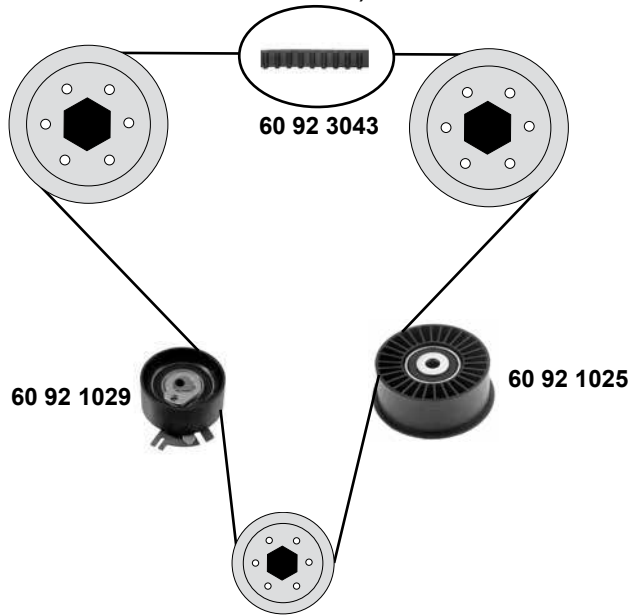

2,2 D / 2,5 D

(G9U-632,650,720,724,750,754 / G9T-720,722,750)

2,2 D

(G9T-720,722,750) **AC**