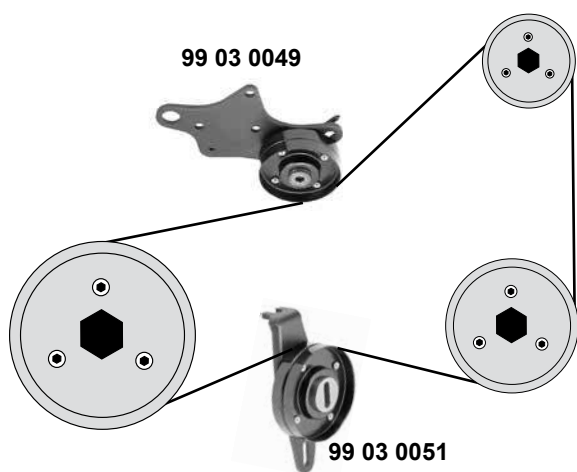

Ref. - No.

99 03 0047	0830.12	Umlenkrolle / deflection pulley
62 03 0002	0818.20	Spannrolle / tension roller
99 03 0049	1281.34	Spannrolle / tension roller
99 03 0051	4007.E4	Spannrolle / tension roller
99 03 0048	6453.R8	Spannrolle / tension roller
62 02 0012	0816.68	Zahnriemen / timing belt
62 02 0013	0816.64 S	Rep. Satz Zahnriemen / rep. kit timing belt

ØA 70,5 B32 / 37
ØA 70,5 B32 / 40
ØA 80 B26
ØA 93,5 B26
ØA 93,5 B26
Z 141 B28
Z 141 B28