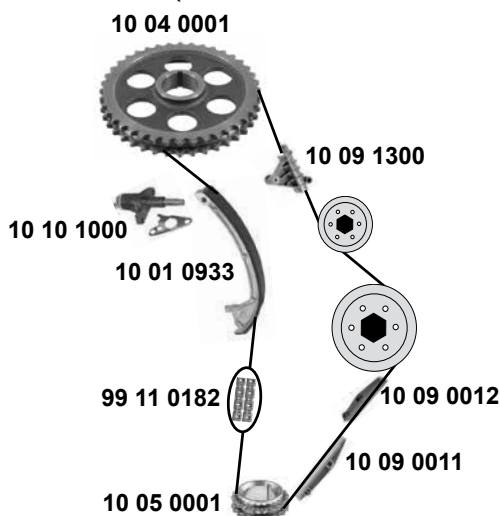

207 D / 208 D / 307 D / 308 D / 209 D / 210 D / 309 D / 310 D

(OM 615.944 / OM 616.917,934,937,939 / OM 617.913)

Rep. Satz / rep. kit

SWAG 99 13 0324

Rep. Satz / rep. kit

SWAG 99 91 0934