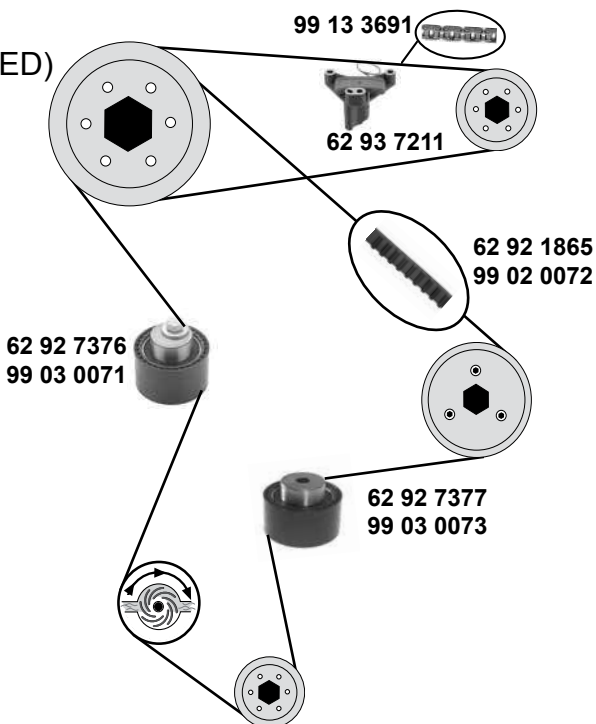

2,0 HDi

(DW10ATED / DW10ATED4 / DW10BTED)