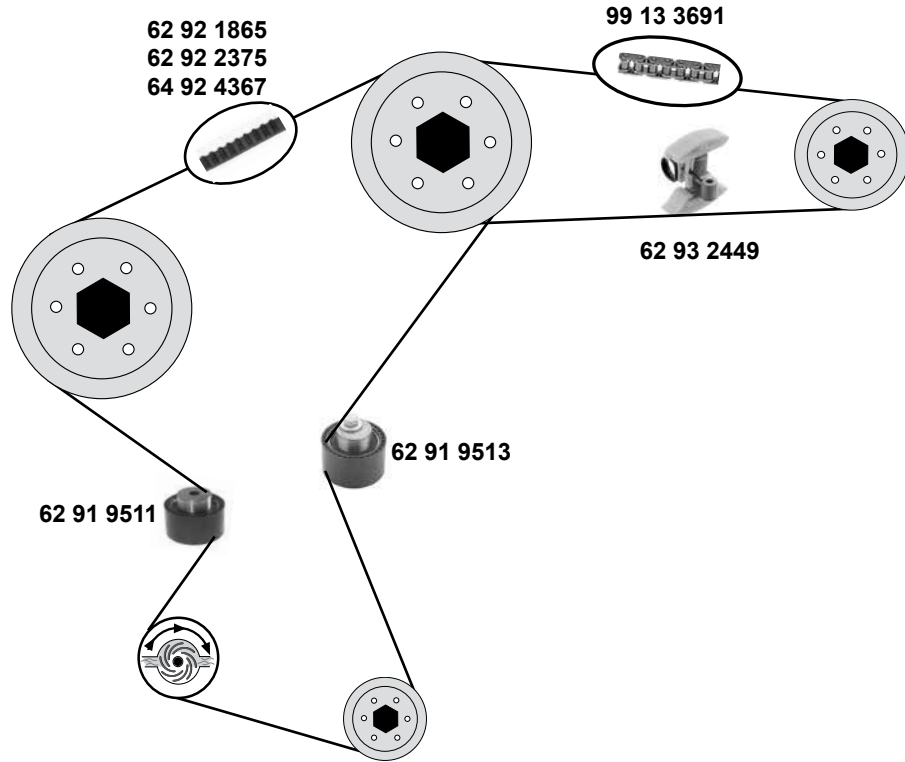

1,4 HDi / 1,6HDi

(DV4TD / DV4TED4 / DV6ATED / DV6TED4)

Rep. Satz / rep. kit

SWAG 62 92 1867

Rep. Satz / rep. kit

SWAG 64 92 4369

Rep. Satz / rep. kit

SWAG 99 13 3692

	(1)	C1	05→	(mot.) DV4TD
		C2	03→10	(mot.) DV6TED4 / DV4TD
		C3	→05	(mot.) DV4TD / DV6ATED4 / DV4TED4
		C3 Pluriel	03→10	(mot.) DV4TD
	(2)	C1	05→	(mot.) DV4TD
		C2	03→ 10	(mot.) DV4TD
		C3	→05	(mot.) DV4TD
		C3 Pluriel	03→10	(mot.) DV4TD
	(3)	C3	→05	(mot.) DV4TED4
	(4)	C2	03→10	(mot.) DV6TED4
		C3 I	→10	(mot.) DV4TED4 / DV6ATED4 / DV6TED4
	(5)	C2	03→	(mot.) DV6TED4
		C3	→09	(mot.) DV6TED4 / DV6ATED4

	Ref. - No.			
62 91 9511	0829.88	Spannrolle / tension roller	(1)	ØA 60 B29
62 91 9513	0830.48	Umlenkrolle / deflection pulley	(1)	ØA 60 B30
62 92 1865	0816.E7	Zahnriemen / timing belt	(2)	Z 144 B25,4
62 92 1867	0831.T3	Rep. Satz Zahnriemen / rep. kit timing belt	(2)	
62 92 2375	0816.F7	Zahnriemen / timing belt	(3)	Z 135 B25,4
62 93 2449	0816.J1 SK	Kettenspanner / chain tensioner	(4)	
64 92 4367	0816.G7	Zahnriemen / timing belt	(5)	Z 137
64 92 4369	0831.V4	Rep. Satz Zahnriemen / rep. kit timing belt	(5)	
99 13 3691	0816.F6	Steuerkette / timing chain	(4) endlos/endless	E 40
99 13 3692	0816.J1	Rep. Satz Steuerkette / rep kit timing chain	(4) endlos/endless	E 40