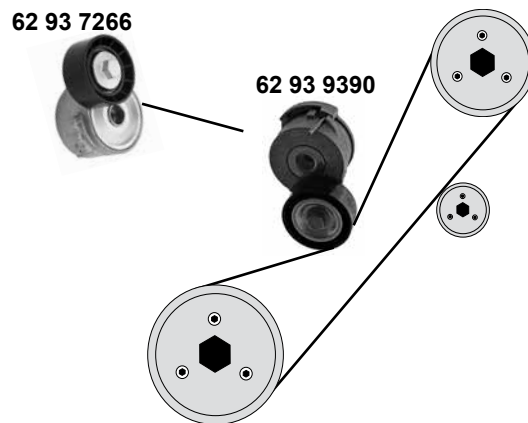

2,0 / 2,2 HDi
(DW10CB / DW10CTED4 / DW12TED4)

308 II
(13→)
2,0 HDi
(DW10FD)