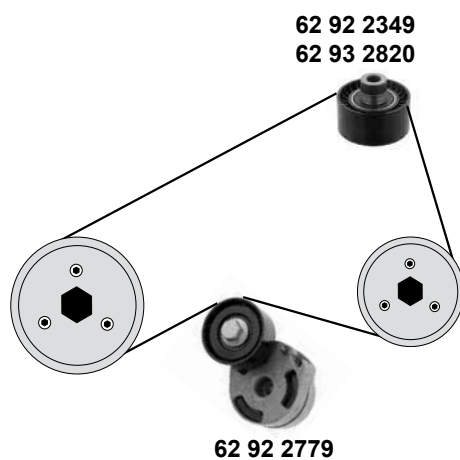

(1) (mot.) DV6TED4 / (ex.) AC

(2) (mot.) DV6TED4 / servo AC

(3) (mot.) DV6TED4 / DV6B → O 10570

(4) (mot.) DV6ETED, DV6DTEDM / (mot.) DV6B O 10571→

(5) (mot.) DV6ATED4 O 12110→

(6) (mot.) DV6ATED4 O 10571 oder O 11773

(7) (mot.) DV6ATED4 / DV6B → O 10570

Ref. - No.

60 03 0042	5751.96	Spannrolle / tension roller	(1)	ØA 50 B26
62 91 9072	5751.81	Schwingungsdämpfer / vibration damper	(2)	
62 91 9119	5751.55	Riemenspanner / belt tensioner	(mot.) DV6TED4	ØA 70 B25
62 92 2349	5751.90	Umlenkrolle / deflection pulley	(7)	
62 92 2779	5751.89	Riemenspanner / belt tensioner	(3)	ØA55 B25
62 93 2820	5751.E6	Umlenkrolle / deflection pulley	(4) (5) (6)	ØA60 B30
70 03 0052	5751.56	Spannrolle / tension roller	(1)	ØA 50 B26
99 03 0041	5751.29	Spannrolle / tension roller	(2)	ØA70 ØI 10/16
99 03 0056	5751.30	Spannrolle / tension roller	(2)	ØA 60 B26,5