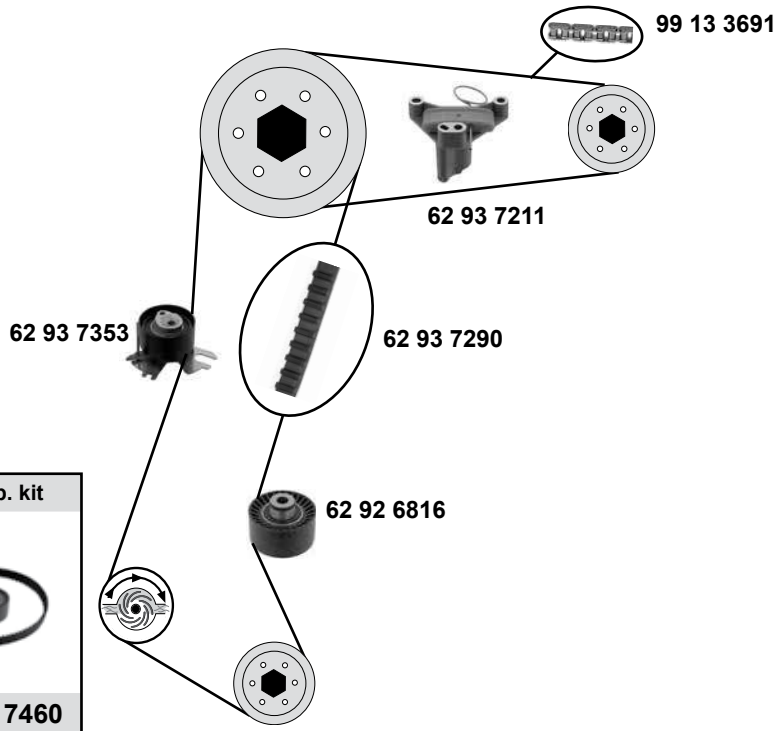

2,0 HDi (DW10CB / DW10CTED4)

- (1) 3008
- (2) 5008 (mot.) DW10CB
- (3) 3008 / 5008 (mot.) DW10CTED4
- (4) 3008 (mot.) DW10CTED4 (ex.) Hybrid / (mot.) DW10CB AC + Start Stop
- (5) 5008 (mot.) DW10CTED / (mot.) DW10CB AC (ex.) Start Stop

SWAG GERMANY	Ref. - No.			
62 92 6816	0830.51	Umlenkrolle / deflection pulley		ØA 60 B30
62 93 7211	0849.22	Kettenspanner / chain tensioner	endlos / endless	
62 93 7230	0849.23	Rep. Satz Steuerkette / rep. kit timing chain		
62 93 7290	0816.K8	Zahnriemen / timing belt		
62 93 7353	0829.G6	Spannrolle / tension roller		ØA 60 B29
62 93 7460	0831.W1	Rep. Satz Zahnriemen / rep. kit timing belt	(1) (2)	
62 93 9390	5751.H8	Riemenspanner / belt tensioner	(4) (5)	ØA 65 B25
99 13 3691	0816.F6	Steuerkette / timing chain	(3) endlos / endless	40 E