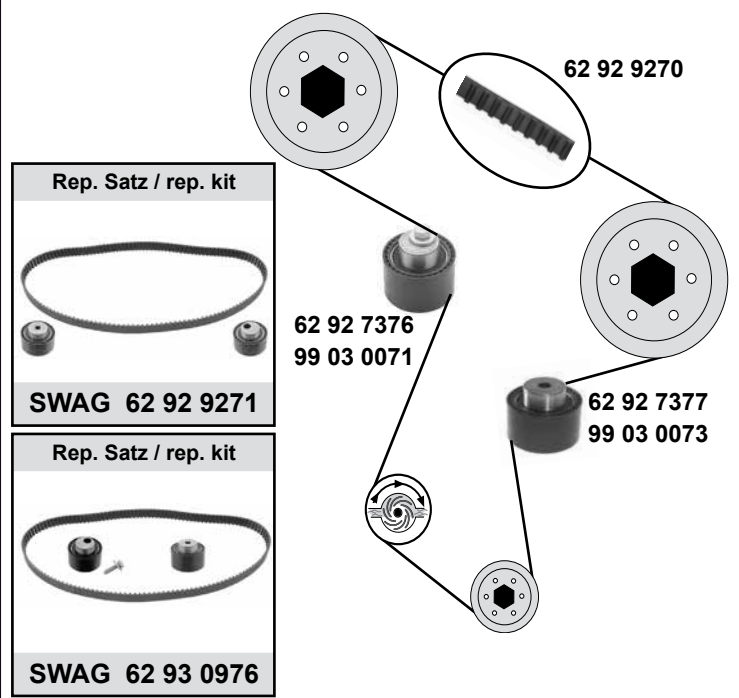

AC

Z 136 B25,4
Z 136 B25,51
ØA 60 B34
ØA 60 B34
ØA 85 B26

CITROËN

Jumper I+II

(94→06)

2,0 HDi (DW10TD)

2,2 HDi (DW12UTED)

- (1) 94 → 02 (mot.) DW10TD (ex.) AC / 02 → (mot.) DW10TD/DW12TED
- (2) 02 → 05.04.2004 / (mot.) DW12TED
- (3) 06.04.2004 → / (mot.) DW12TED