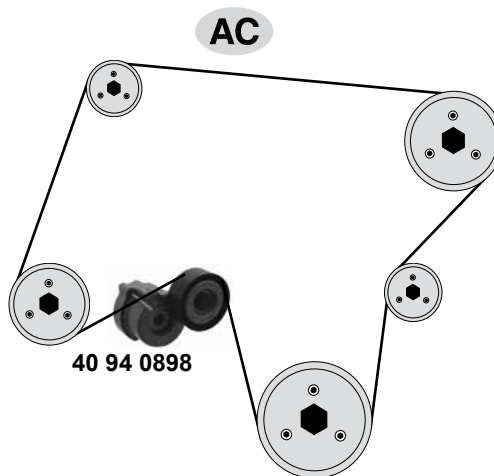

1,6 D(88kW)

Spider Nuovo (939)

(06→10)

2,0 D (120kW,125kW) / 2,4 D (147kW,154kW)