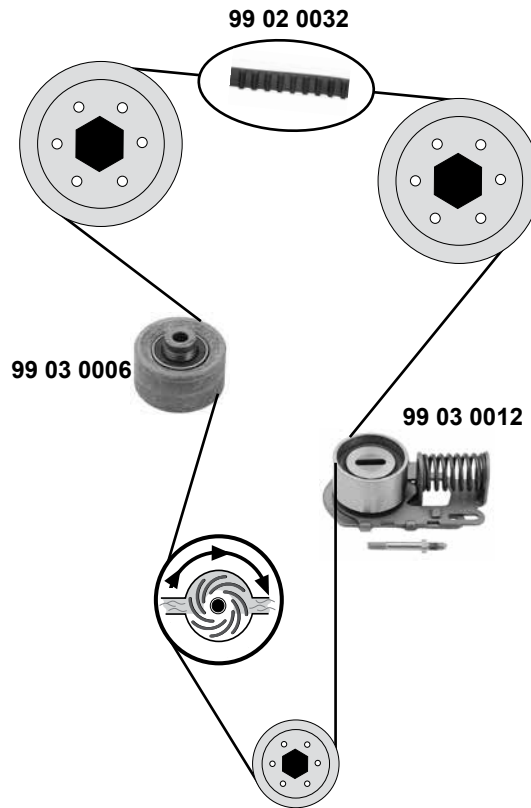

2,1 D

SWAG GERMANY	Ref. - No.			
62 91 9072	9405751819	Schwingungsdämpfer / vibration damper	servo AC	
99 02 0032	71739918	Zahnriemen / timing belt		Z 149 B25,4
99 02 0048	9400831529	Rep. Satz Zahnriemen / rep. kit timing belt		Z 149 B25,27
99 03 0006	9400830379	Umlenkrolle / deflection pulley		ØA 60 ØI 10 H 34
99 03 0012	9400818199	Spannrolle / tension roller		ØA 57 H 3
99 03 0041	9618888580	Spannrolle / tension roller		ØA 70 B27/29
99 03 0042	9627860780	Spannrolle / tension roller		ØA 85 H 26
99 03 0056	9623001280	Spannrolle / tension roller		ØA 60 B26,5