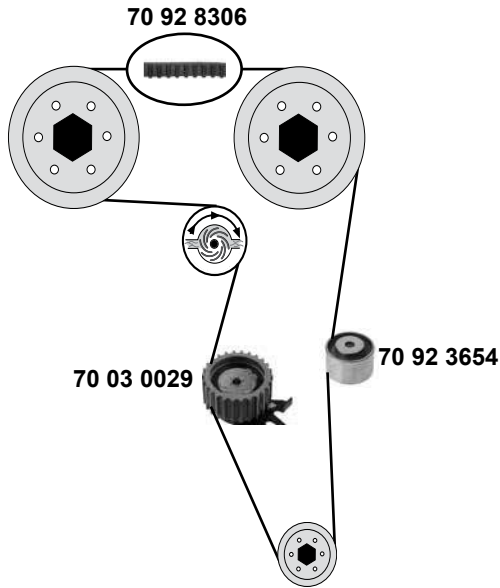

2,0 CDTI

(A 2,0 DTC/DTJ/DTH/DTR/DTL/DT)

2,0 CDTI

(A 2,0 DTH/DTC/DT/DTL/DTJ/DTR)