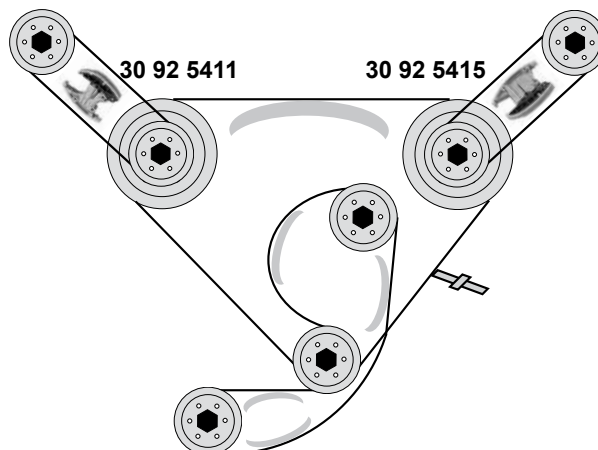

2,7 TDI / 3,0 TDi

(CAMA/CAMB/CGKA/CGKB/CCWA/CCWB/CCLA/BKN/ASB/BPP/BSG/CAPA)