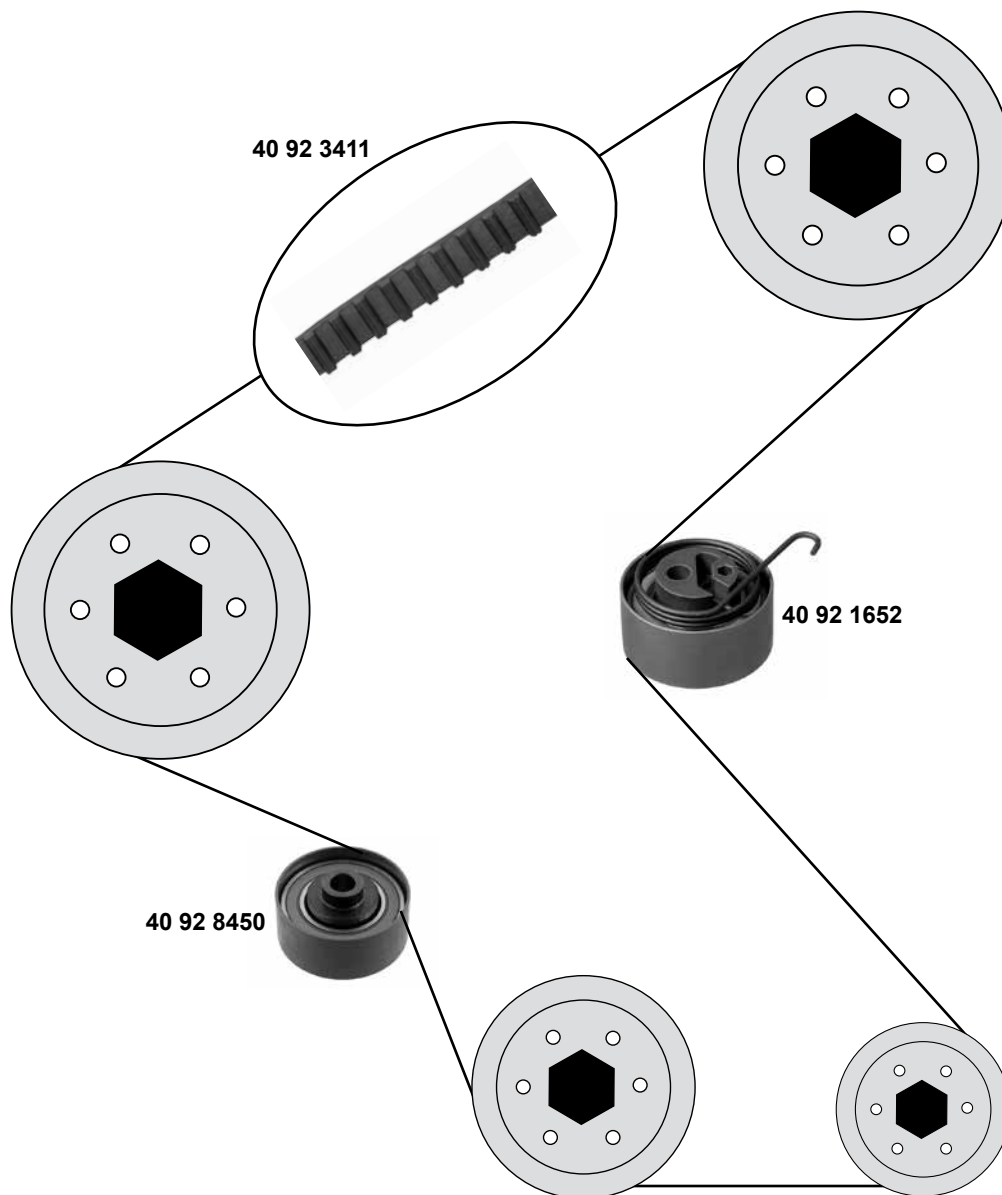

Ref. - No.

40 92 1652	97249945	Spannrolle / tension roller
40 92 3411	93192782	Zahnriemen / timing belt
40 92 8450	97376296	Umlenkrolle / deflection pulley
40 92 8451	93196791 SK	Rep. Satz Zahnriemen / rep. kit timing belt