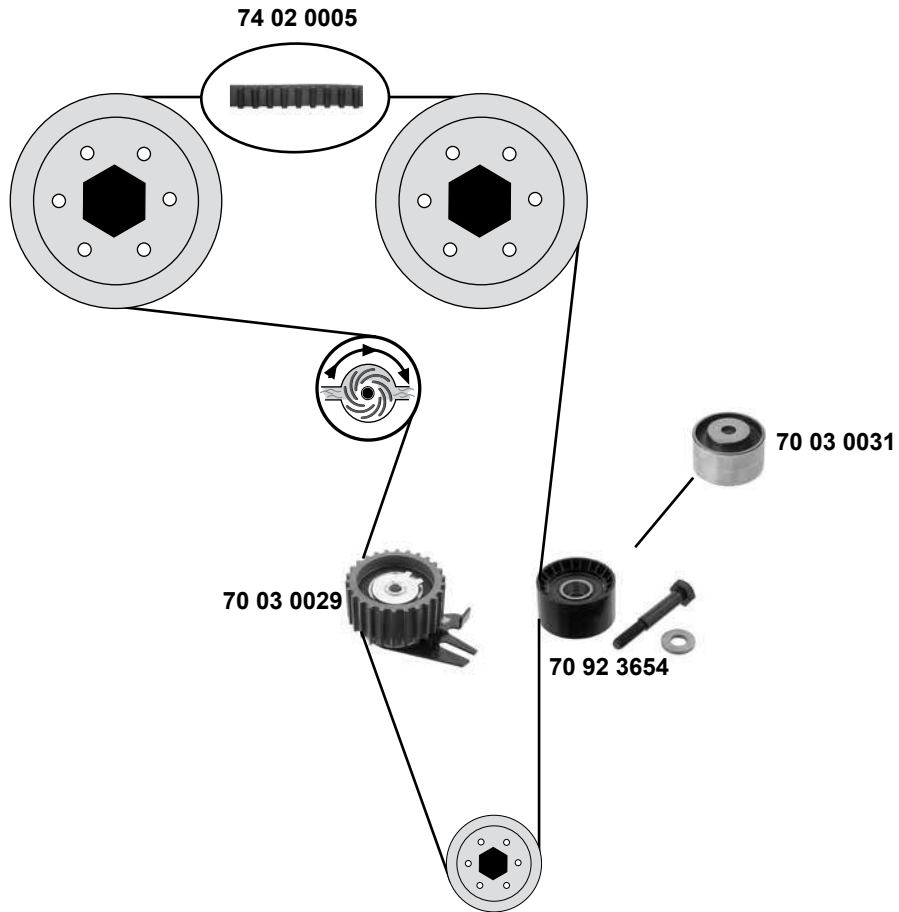

1,9 D

(1) für Generator / for Alternator: 4654 4329 / 4655 4408	(2) (mot.) 1,9 D
(3) (mot.) 1,9 JTD 15/5/2003→ (ex.) 85kW / 1,9 JTD 85kW	(4) (mot.) 1,9 D → 15/05/2003 (mot.) →3646771
(5) (mot.) 1,9 D 81kW / 85kW / 88kW	

Ref. - No.

Ref. - No.	Description	Quantity	Dimensions
70 03 0029	Spannrolle / tension roller	(2)	ØA 64 B40 Z26
70 03 0031	Umlenkrolle / deflection pulley	(4)	ØA 53
70 14 0001	Riemenscheibe Generator / belt pulley alternator	(1)	ØA 61
70 92 3654	Umlenkrolle / deflection pulley	(3)	ØA 53 H 29
70 92 3655	Rep. Satz Zahnriemen / rep. kit timing belt	(5)	Z 190
70 92 7247	Umlenkrolle / deflection pulley		ØA 80 H 25
74 02 0005	Zahnriemen / timing belt		Z 190 B24