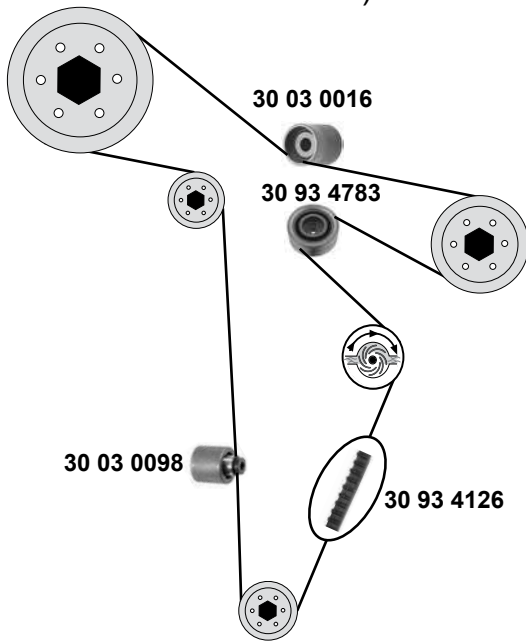

2,0 TDI

(CDCA/CNEA/CSHA/CNFA/CDBA)

2,0 TDI

(CBDA/CDCA/CNEA/CNFA/CSHA)