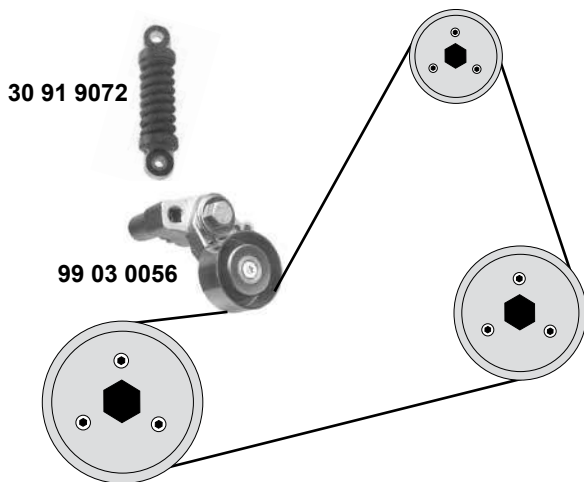

1,8 D / 1,9 D
(XUD7 / XUD9)