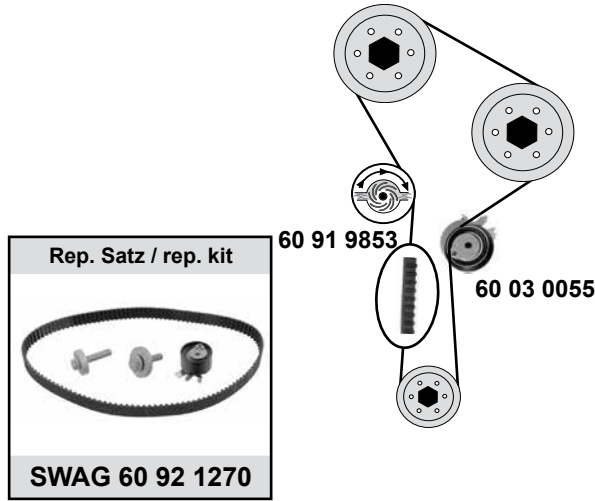

1,5 D (K9K-700,702,704,710)