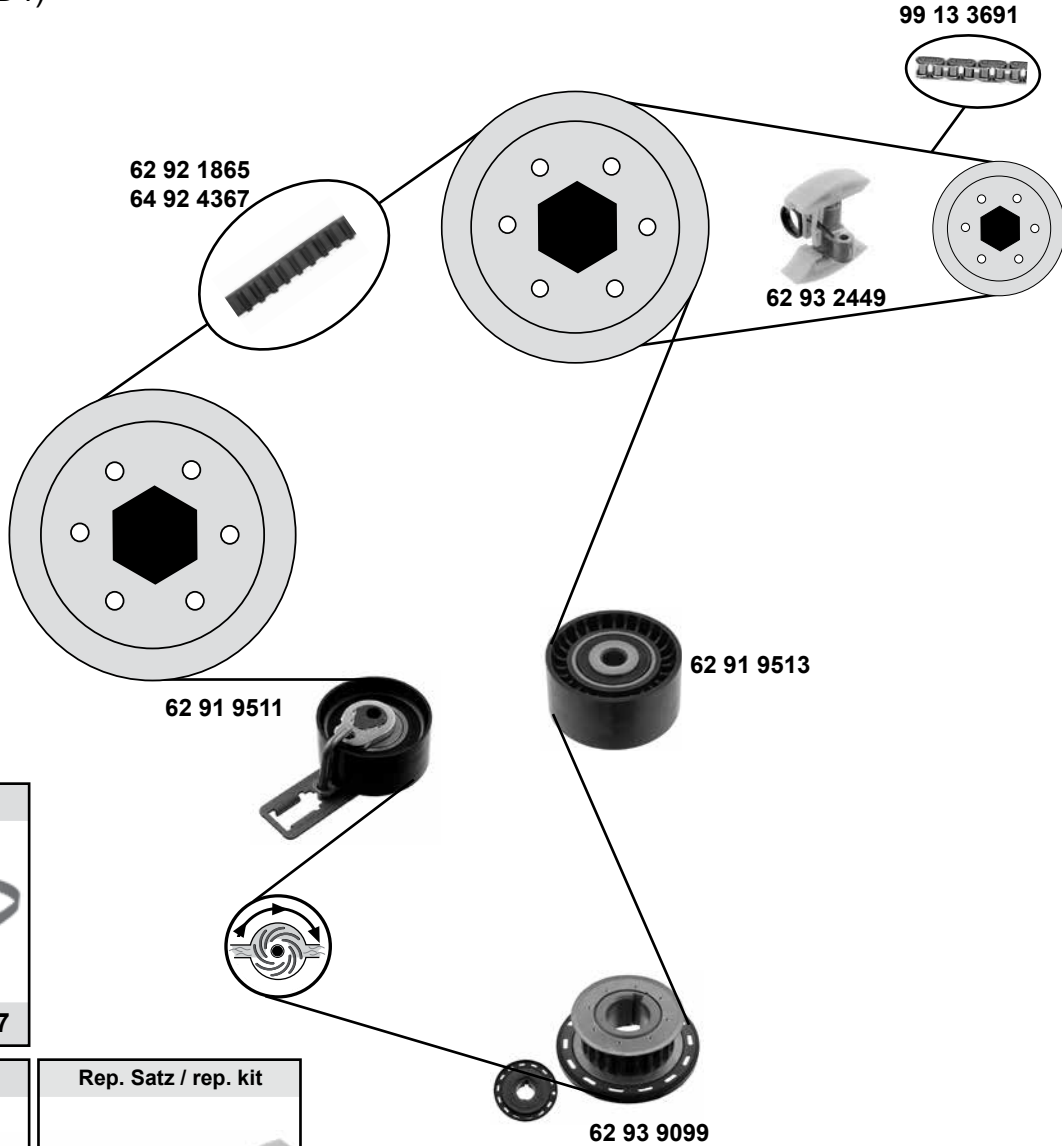

(3) ØA 70 B25
(2) ØA 65 B25
(4) ØA 70 B25
(1) servo AC ØA 65 B25
ØA 70 ØI 10/16

PEUGEOT 1007

(05→09)

1,4 HDi / 1,6 HDi
(DV4TD/DV6TED4)

- (1) (mot.) 1,4 HDI
- (2) endlos / endless

Ref. - No.

Ref. - No.	Description	Notes	Dimensions
62 91 9511	Spannrolle / tension roller		ØA 60 B29
62 91 9513	Umlenkrolle / deflection pulley		ØA 60 B30
62 92 1865	Zahnriemen / timing belt	(mot.) DV4TD	Z 144 B25,4
62 92 1867	Rep. Satz Zahnriemen / rep. kit timing belt	(1)	Z 145 B25,4
62 93 2449	Kettenspanner / chain tensioner	(mot.) DV6TED4	
62 93 9099	Zahnrad / gear		
64 92 4367	Zahnriemen / timing belt	(mot.) DV6TED4	
64 92 4369	Rep. Satz Zahnriemen / rep. kit timing belt	(mot.) DV6TED4	
99 13 3691	Steuerkette / timing chain	(2) (mot.) DV6TED4	40 E
99 13 3692	Rep. Satz Steuerkette / rep. kit timing chain	(mot.) DV6TED4	