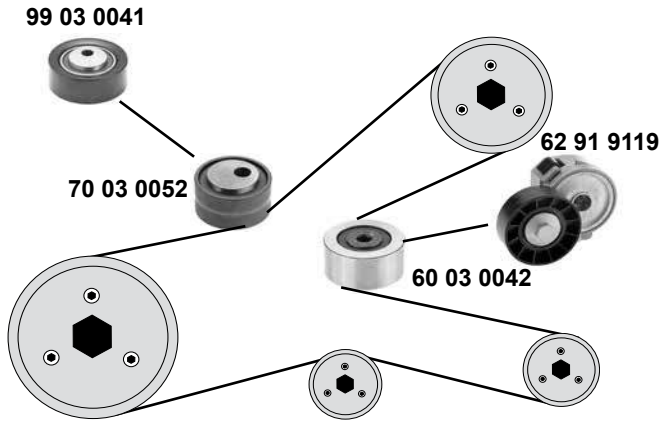

2,0 HDi

(DW10ATED / DW10BTED)

	Ref. - No.			
60 03 0042	5751.57	Spannrolle / tension roller	(ex.) AC	ØA 50 B26
62 91 9072	5751.81	Riemenspanner / belt tensioner	AC + servo	ØA 70 B25
62 91 9119	5751.55	Spannrolle / tension roller		ØA 50 B26
70 03 0052	5751.56	Spannrolle / tension roller	(ex.) AC	ØA 70 ØI 10/16
99 03 0041	5751.29	Umlenkrolle / deflection pulley	AC + servo	ØA 60 B26,5
99 03 0056	5751.30	Spannrolle / tension roller	AC + servo	