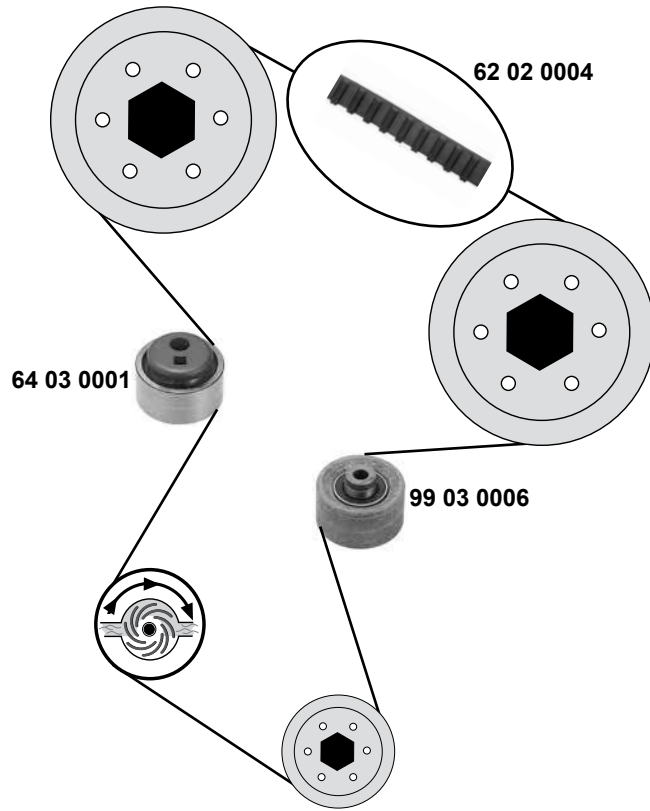

Ref. - No.			
62 02 0004	0816.98	Zahnriemen / timing belt		Z 136 B25,4
62 02 0015	0831.R3	Rep. Satz Zahnriemen / rep. kit timing belt		Z 136 B25,4
64 03 0001	0829.30	Spannrolle / tension roller		ØA 59 ØI 13 B28
99 03 0006	0830.37	Umlenkrolle / deflection pulley		ØA 60 ØI 10 B34
99 03 0036	5751.27	Spannrolle / tension roller	servo man.	ØA 69 B24,5
99 03 0037	5751.26	Spannrolle / tension roller		ØA 69 B24,5