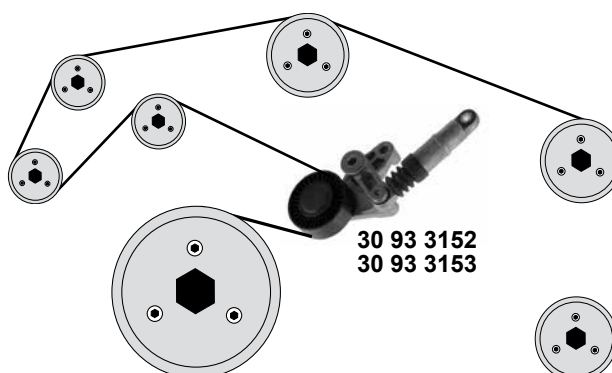

2,7 TDI / 3,0 TDi

(CCWA /CAMA/CAMB/CGKA/CGKB/CAPA/CCWB/CCLA BKN/ASB/BPP/BSG/CAPA)