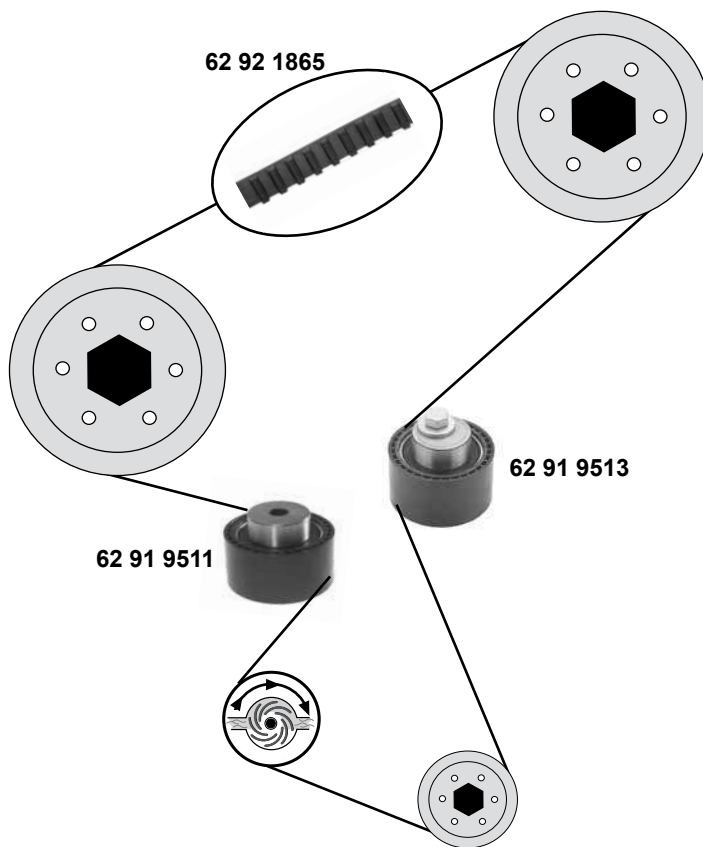

Ref. - No.

62 91 9511	0829.88	Spannrolle / tension roller		ØA 60 B29
62 91 9513	0830.48	Umlenkrolle / deflection pulley		ØA 60 B30
62 92 1865	0816.E7	Zahnriemen / timing belt		Z 144 B25,4
62 92 1867	0831.T3	Rep. Satz Zahnriemen / rep. kit timing belt		
62 93 2820	5751.E6	Umlenkrolle / deflection pulley		ØA 60 B30
62 93 4805	5751.F3	Riemenspanner / belt tensioner	(ex.) AC	ØA60 B25