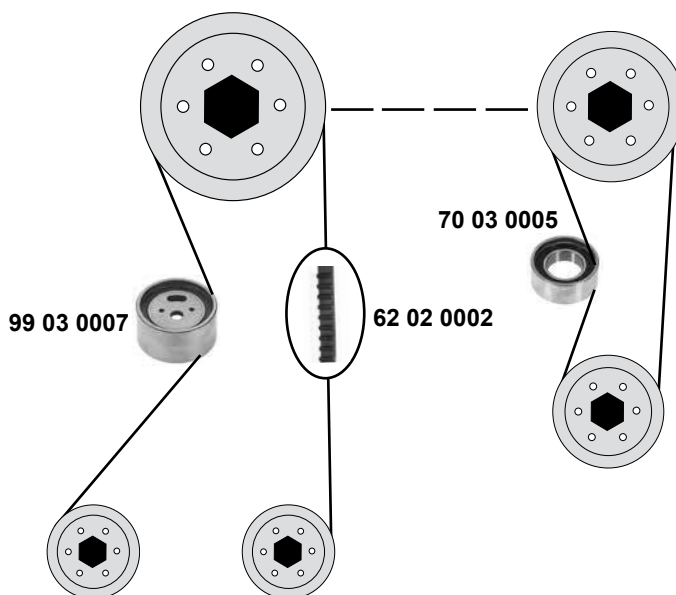

62 02 0002	0816.33	Zahnriemen / timing belt	Z 118 B31,8
62 02 0004	0816.98	Zahnriemen / timing belt	Z 136 B25,4
62 02 0018	0831.09	Rep. Satz Zahnriemen / rep. kit timing belt	
70 03 0005	0829.17	Spannrolle / tension roller	ØA 57 B24
99 03 0004	0830.02	Umlenkrolle / deflection pulley	ØA 60 B34
99 03 0003	0829.11	Spannrolle / tension roller	ØA 60 B34
99 03 0007	0818.22	Spannrolle / tension roller	ØA 67,5 B35,5