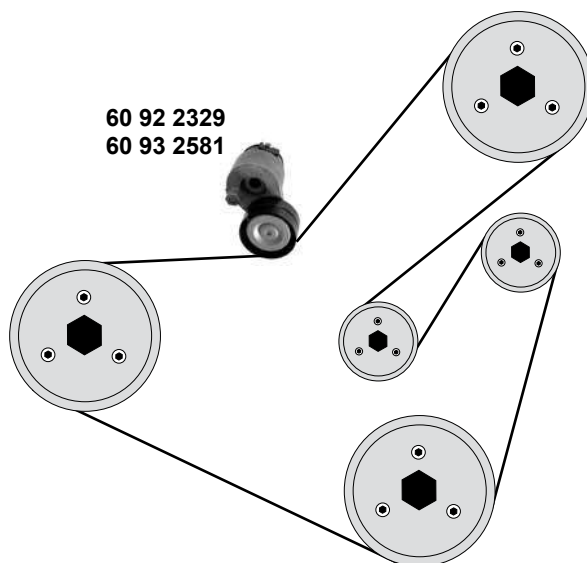

1,9 D
(DA5A)