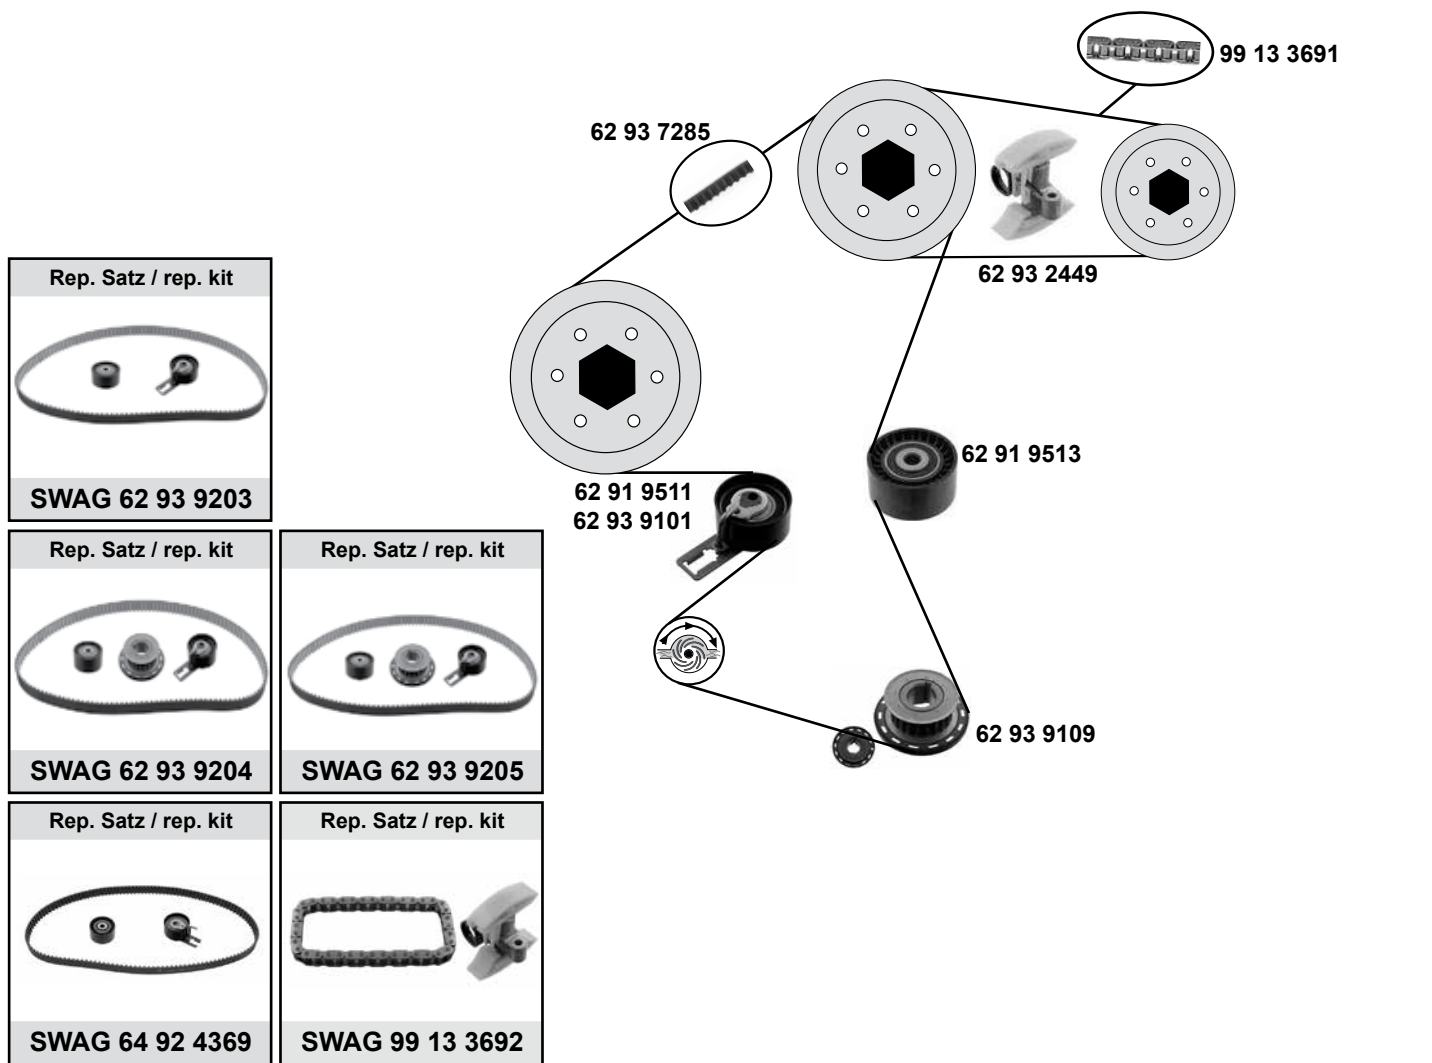

PEUGEOT Partner Tepee III

(08→)

1,6 HDi

(DV6C/DV6TED4/DV6ETED4/DV6ETED M/DV6DTED/DV6DTEDM/DV6ATED4/DV6B/DV6ETED M)

- (1) (mot.) DV6C/DV6ETED4/DV6ETED M/DV6DTED/DV6DTED M
- (2) (mot.) DV6TED4/DV6ATED4/DV6B
- (3) (mot.) DV6DTED/DV6ETED4/DV6C/DV6DTED M/DV6ETED M
- (4) (mot.) DV6ATED/DV6B
- (5) endlos/ endless