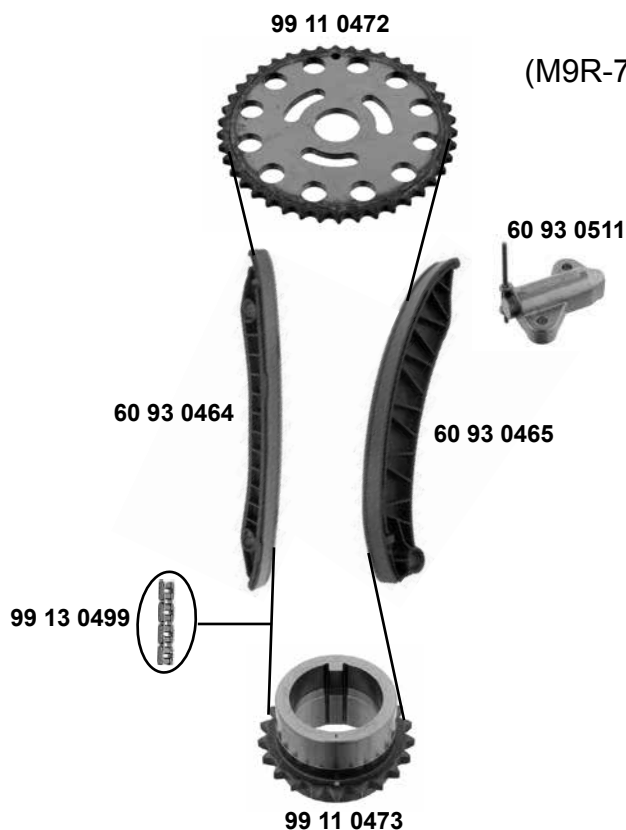

2,0 CDTI

(M9R-780,-782,-784,-786,-788,-630,-692)

SWAG	Ref. - No.			
60 92 2119	4414 654	Umlenkrolle / deflection pulley		ØA 60 ØI12 B31
60 93 0464	-----	Gleitschiene / sliding rail	M9R-780,-782,-784	
60 93 0465	-----	Gleitschiene / sliding rail	M9R-780,-782,-784	
60 93 0511	4449 126	Kettenspanner / chain tensioner		
60 93 2018	4431 739	Riemenspanner / belt tensioner		ØA 60
99 11 0472	-----	Nockenwellenrad / camshaft timing gear	M9R-780,-782,-784	
99 11 0473	-----	Kurbelwellenzahnrad / crankshaft gear	M9R-780,-782,-784	
99 13 0499	-----	Steuerkette / timing chain	M9R-780,-782,-784	112 E
99 13 0639	4431 205 SK	Rep. Satz Steuerkette / rep. kit timing chain		112 E