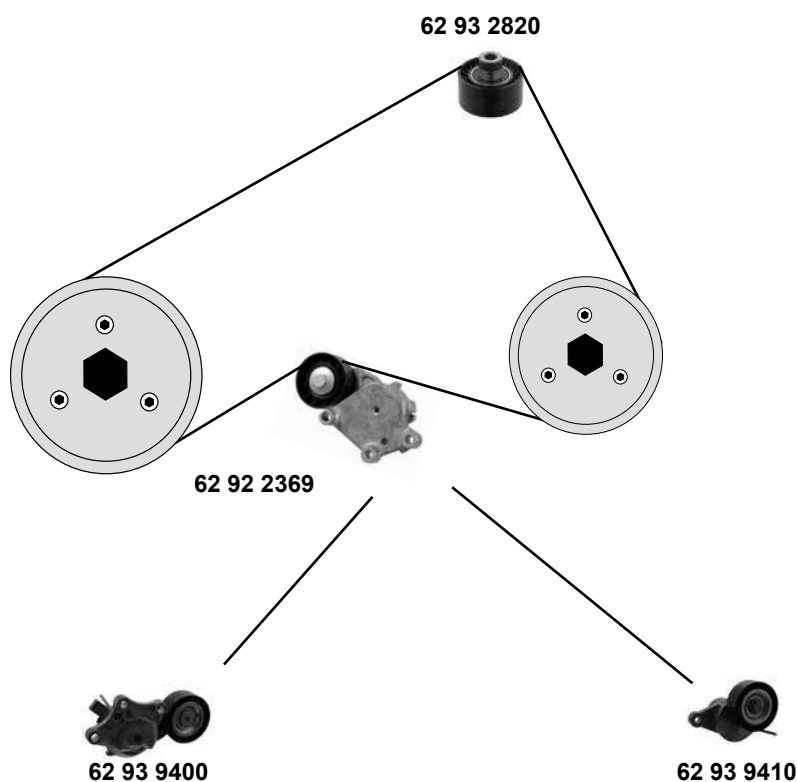

1,6 HDi

(DV6B / DV6ATED / DV6TED4BU / DV6ETED4 / DV6DTED M / DV6C / DV6ETED M / DV6DTED)

(1) (ex.) DV6DTED / DV6B / DV6ATED

(2) (mot.) DV6DTED + Start - Stopp

(3) (mot.) DV6B / DV6ATED

Ref. - No.

SWAG	Ref. - No.			
62 92 2369	5751.86	Riemenspanner / belt tensioner	(1)	ØA 65 B25,5
62 93 2820	5751.E6	Umlenkrolle / deflection pulley	(3)	ØA60 B30
62 93 9400	5751.K4	Riemenspanner / belt tensioner	(2)	ØA 65 B25
62 93 9410	98 018 752 80	Riemenspanner / belt tensioner	(2)	ØA 65 B25