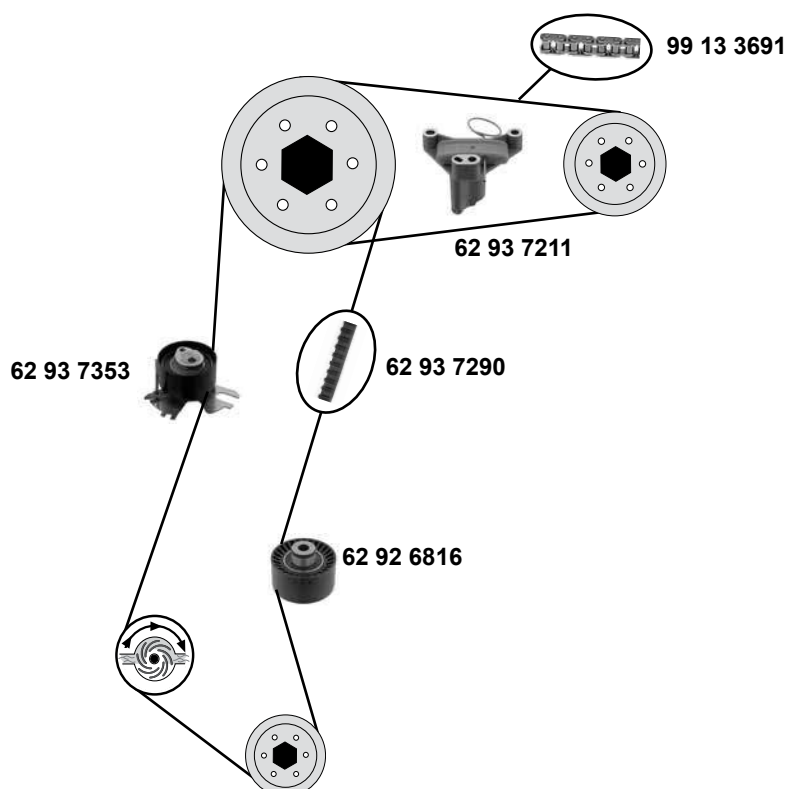

Rep. Satz / rep. kit

SWAG 62 93 7230

Rep. Satz / rep. kit

SWAG 62 93 7460

- (1) DV6ETED4 / DV6ETED M / DV6DTED / DV6DTED M / DV6C (ex.) Start - Stopp
  (2) DV6DTED
  (3) DV6BUTED4 / DV6AUTED4

Ref. - No.

Ref. - No.				
62 92 2369	5751.86	Riemenspanner / belt tensioner	(1) (2)	
62 92 6816	0830.51	Umlenkrolle / deflection pulley		ØA60 B30
62 93 2820	5751.E6	Umlenkrolle / deflection pulley	(3)	ØA60 B30
62 93 7211	0849.22	Kettenspanner / chain tensioner		
62 93 7230	0849.23	Rep. Satz Steuerkette / rep. kit timing chain		
62 93 7290	0816.K8	Zahnriemen / timing belt		
62 93 7353	0829.G6	Spannrolle / tension roller		ØA 60 B29
62 93 7460	0831.W1	Rep. Satz Zahnriemen / rep. kit timing belt		
62 93 9400	5751.K4	Riemenspanner / belt tensioner	(2) + Start Stop	ØA 65 B25
62 93 9410	98 018 752 80	Riemenspanner / belt tensioner	(2) + Start Stop	ØA 65 B25
99 13 3691	0816.F6	Steuerkette / timing chain	endlos / endless	E 40