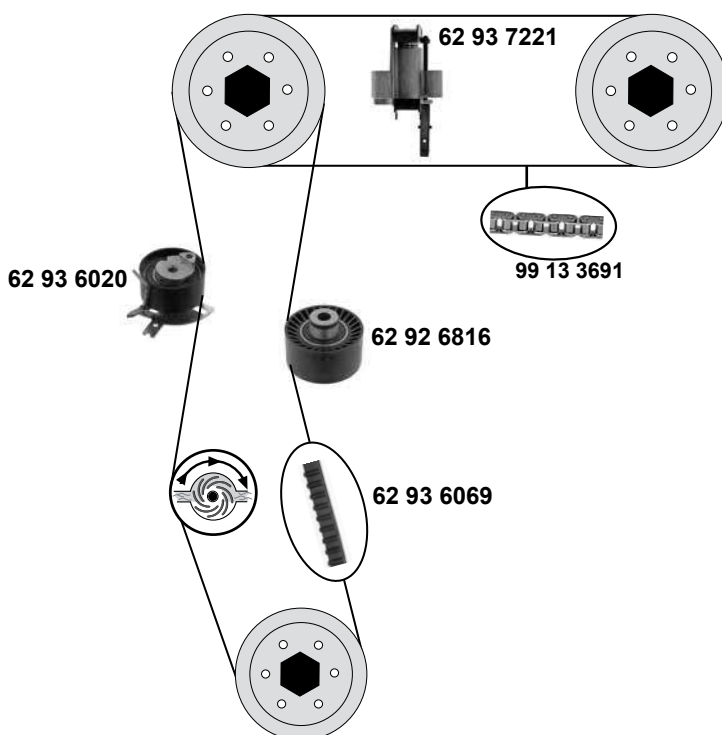

2,2 D

Outlander II (CW8W) (07→) 2,0 DiD