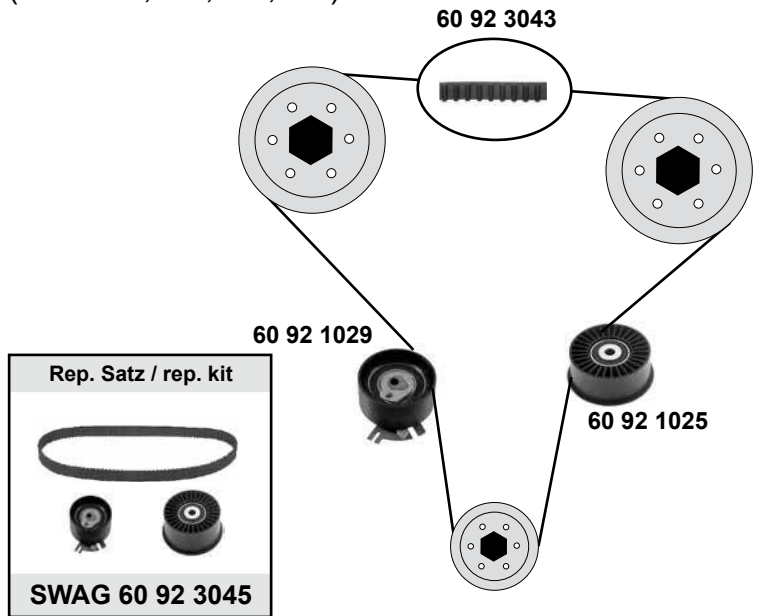

RENAULT Espace 4

(02→)

1,9 D

(F9Q-680,820)

2,2 D

(G9T-942,742,743,645)

(1) (mot.) G9T-942,742,743

(2) (mot.) F9Q-680,820