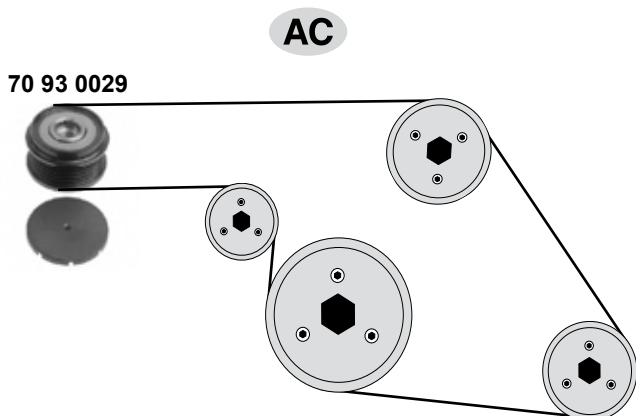

1,3 D

1,7 D

1,9 D