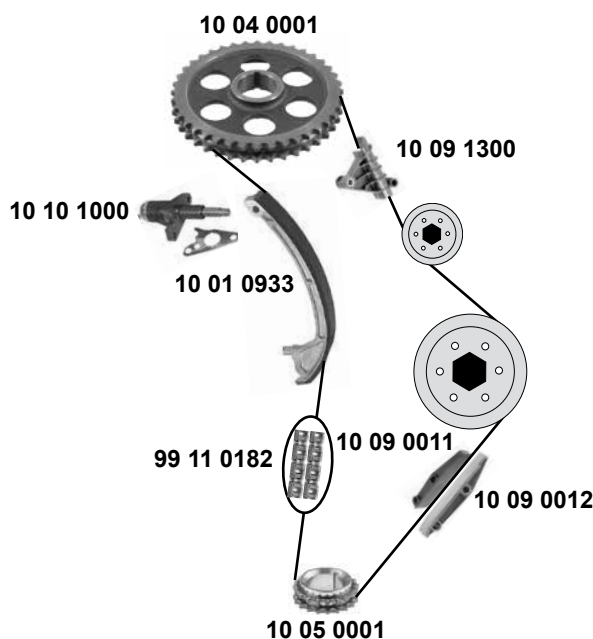

240 D 3.0 / 300 D USA
(OM 616.910,916 / 617.910)

Rep. Satz / rep. kit

SWAG 99 13 0324

Rep. Satz / rep. kit

SWAG 99 91 0934