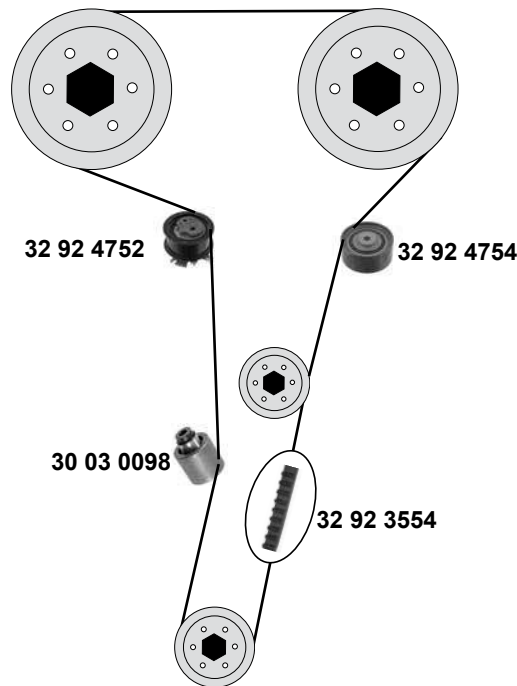

Lancer VII (CX8A/CY8A)

(08→)

2,0 DiD

SWAG GERMANY	Ref. - No.			
30 03 0098	MN980104	Umlenkrolle / deflection pulley		
32 92 3554	MN980100	Zahnriemen / timing belt		
32 92 4752	MN980101	Spannrolle / tension roller		
32 92 4754	MN980107	Umlenkrolle / deflection pulley		
32 92 4756	MN980100 S1	Rep. Satz Zahnriemen / rep.kit timing belt		
80 92 7120	MD012587	Umlenkrolle / deflection pulley		ØA 60 B38,5
80 92 7395	MR984778	Zahnriemen / timing belt		Z 65