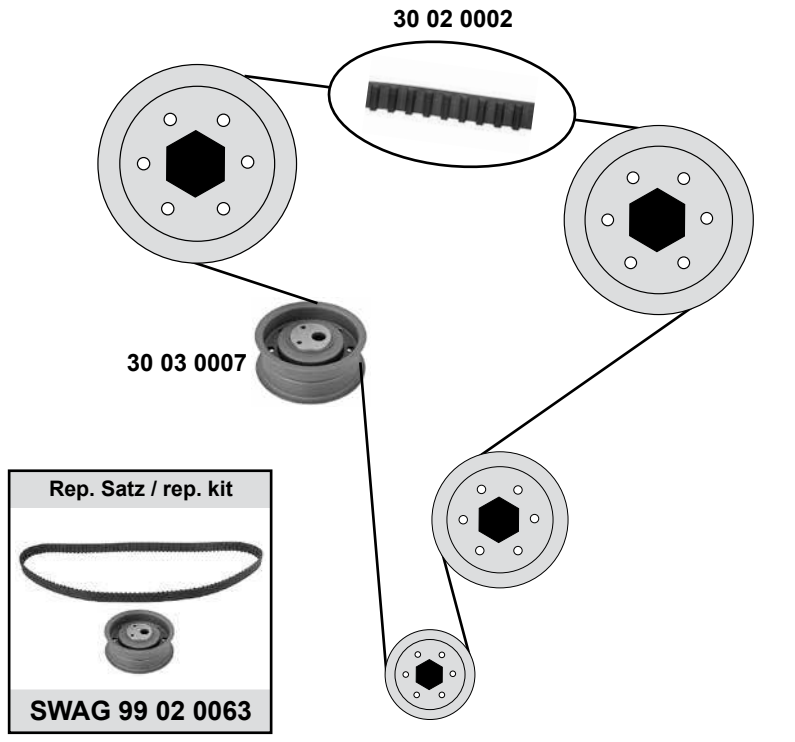

1,6 D / 1,6 TD

(JK / RA / SB)