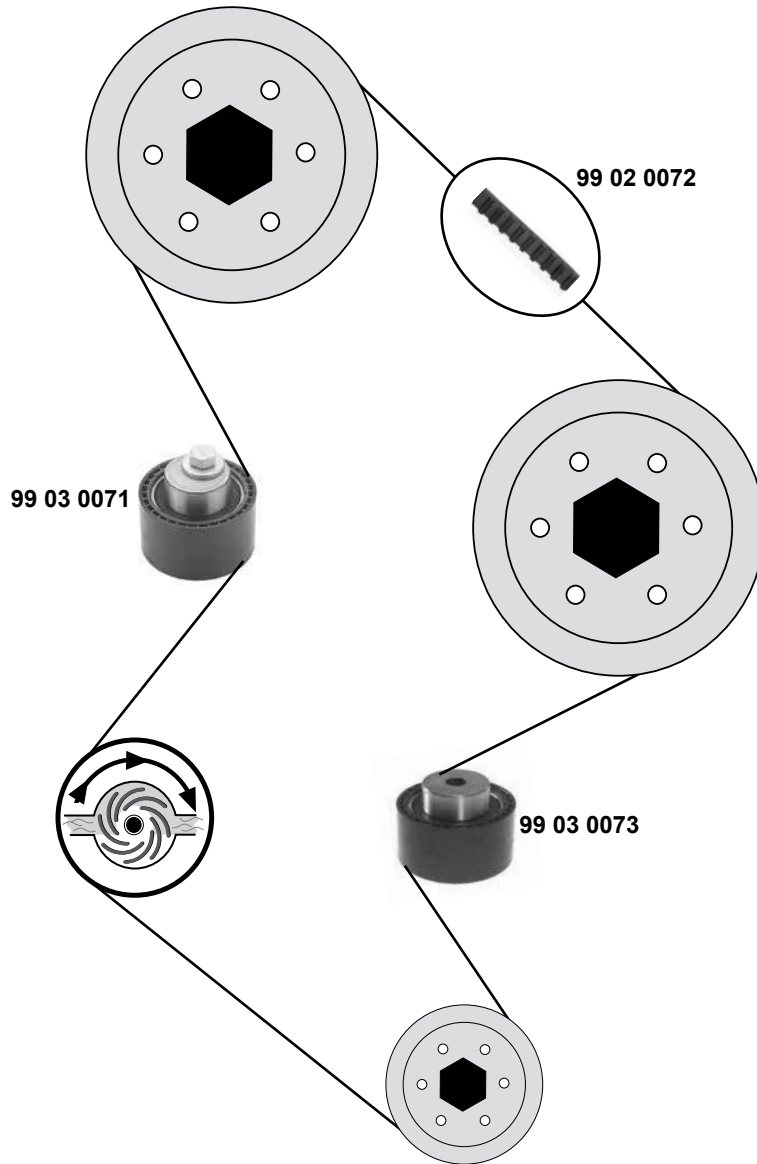

2,0 HDi

(DW10ATED / DW10TD)

SWAG GERMANY	Ref. - No.			
62 91 9623	0831.82	Rep. Satz Zahnriemen / rep. kit timing belt		
99 02 0072	0816.A9	Zahnriemen / timing belt		Z 141 B25,4
99 03 0071	0829.59	Spannrolle / tension roller		ØA 60 ØI 13 B42
99 03 0073	0830.63	Umlenkrolle / deflection pulley		ØA 60 ØI 10 B42,2