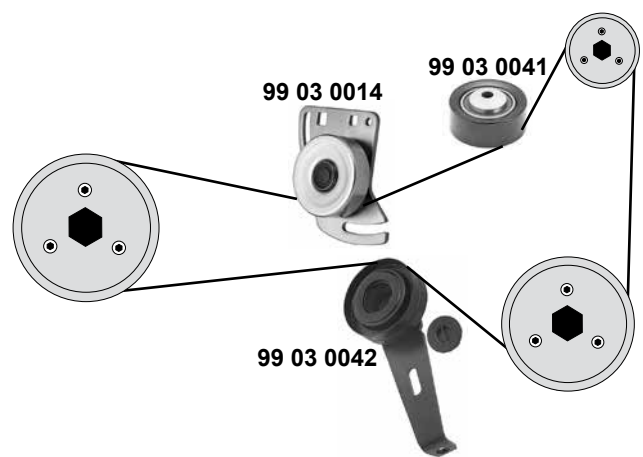

1,8 D / 1,9 D
(XUD7 / XUD9)