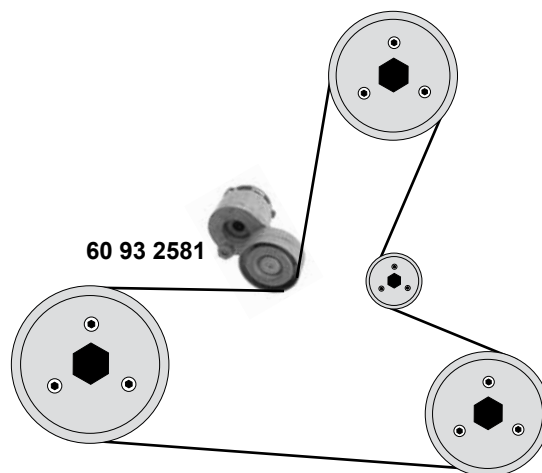

1,9 DTI
(F9Q-772, -774)

AC

60 91 9940	09109416	Spannrolle / tension roller		ØA65,4 B32
60 92 1033	93160256	Umlenkrolle / deflection pulley	→ (ch.) C029793	ØA60,2 ØI 17B25,5
60 92 1910	93161479	Zahnriemen / timing belt		Z 132 B26
60 92 2055	91160164	Spannrolle / tension roller		ØA60 B30,8
60 92 2056	93161478	Rep. Satz Zahnriemen / rep. kit timing belt		Z 132 B26
60 92 2329	93160746	Riemenspanner / belt tensioner		ØA 65 B30
60 92 3397	93161273	Umlenkrolle / deflection pulley	(ch.) C029794 →	17x60x31
60 93 2581	09109567	Riemenspanner / belt tensioner		ØA 65 B26