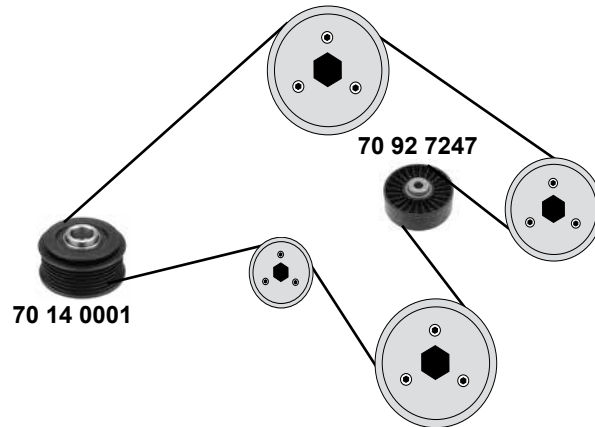

1,9 D

(1) für Generator / for Alternator: 4654 4329 / 4655 4408	(2) (mot.) 1,9 D
(3) (mot.) 1,9 JTD 15/5/2003→ (ex.) 85kW / 1,9 JTD 85kW	(4) (mot.) 1,9 D → 15/05/2003 (mot.) →3646771
(5) (mot.) 1,9 D 81kW / 85kW / 88kW	

Ref. - No.

Ref. - No.	Description	Quantity	Dimensions
70 03 0029	Spannrolle / tension roller	(2)	ØA 64 B40 Z26
70 03 0031	Umlenkrolle / deflection pulley	(4)	ØA 53
70 14 0001	Riemenscheibe Generator / belt pulley alternator	(1)	ØA 61
70 92 3654	Umlenkrolle / deflection pulley	(3)	ØA 53 H 29
70 92 3655	Rep. Satz Zahnriemen / rep. kit timing belt	(5)	Z 190
70 92 7247	Umlenkrolle / deflection pulley		ØA 80 H 25
74 02 0005	Zahnriemen / timing belt		Z 190 B24