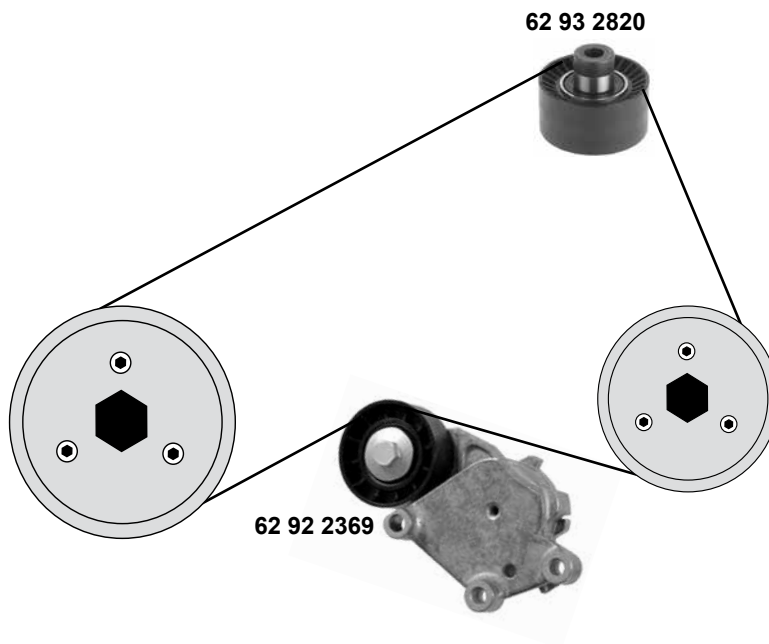

1,4 HDi / 1,6 HDi
(DV4TD/DV6TED4)

(1) → 09 (mot.) DV6TED4 → O 11073

(2) (mot.) DV6TED4 → O 11073

Ref. - No.

62 92 2369 5751.86
62 93 2820 5751.E6
62 93 7268 5751.E5

Riemenspanner / belt tensioner
Umlenkrolle / deflection pulley
Umlenkrolle / deflection pulley

→09
(2)
(1)

ØA 65 B25,5
ØA 60 B30
ØA 70 B27