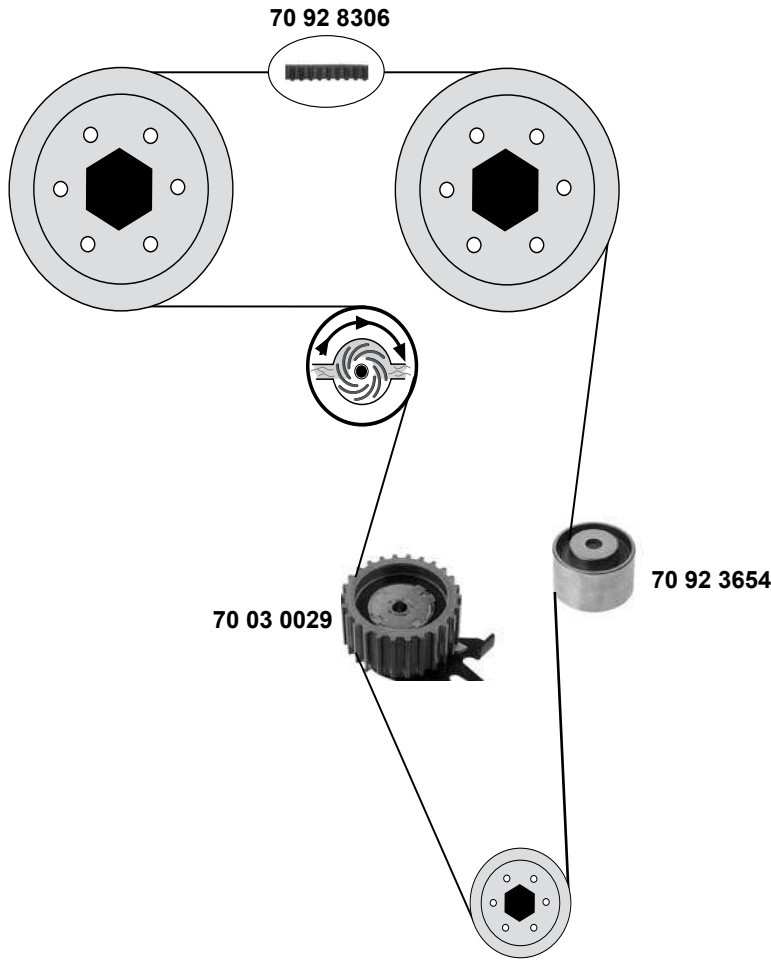

2,0 CDTI (A 2,0 DTH)

SWAG GERMANY	Ref. - No.			
40 93 4472	55562864	Riemenspanner / belt tensioner		ØA 70 x 2,6
40 93 7517	55562865	Umlenkrolle / deflection pulley		ØA 65
70 03 0029	55566028	Spannrolle / tension roller		ØA 64 B40
70 92 3654	93178807	Umlenkrolle / deflection pulley		
70 92 8305	95507810 SK	Rep. Satz Zahnriemen / rep. kit timing belt		
70 92 8306	93178812	Zahnriemen / timing belt		Z 199 B24