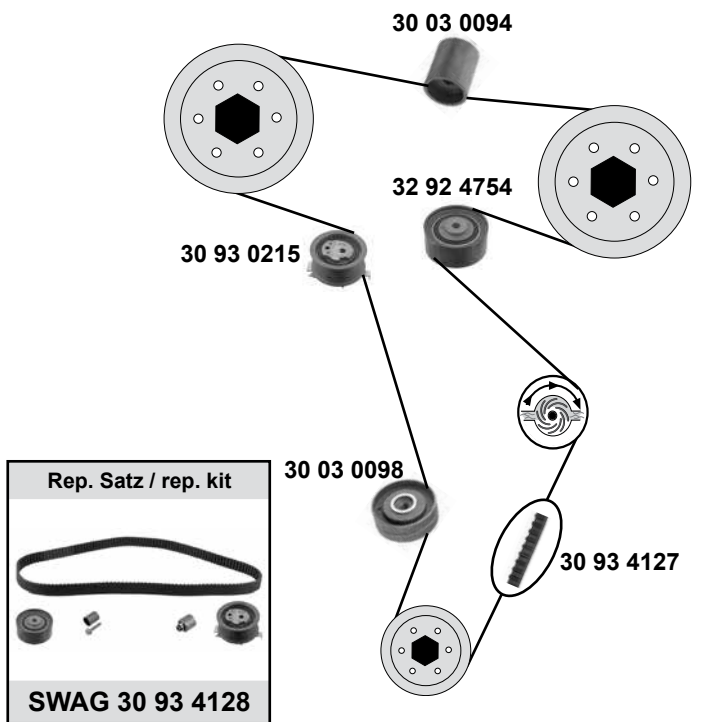

AUDI
Q5 (8R)
(08→)

2,0 TDI
(CAHA / CAHB / CAGA / CAGB)