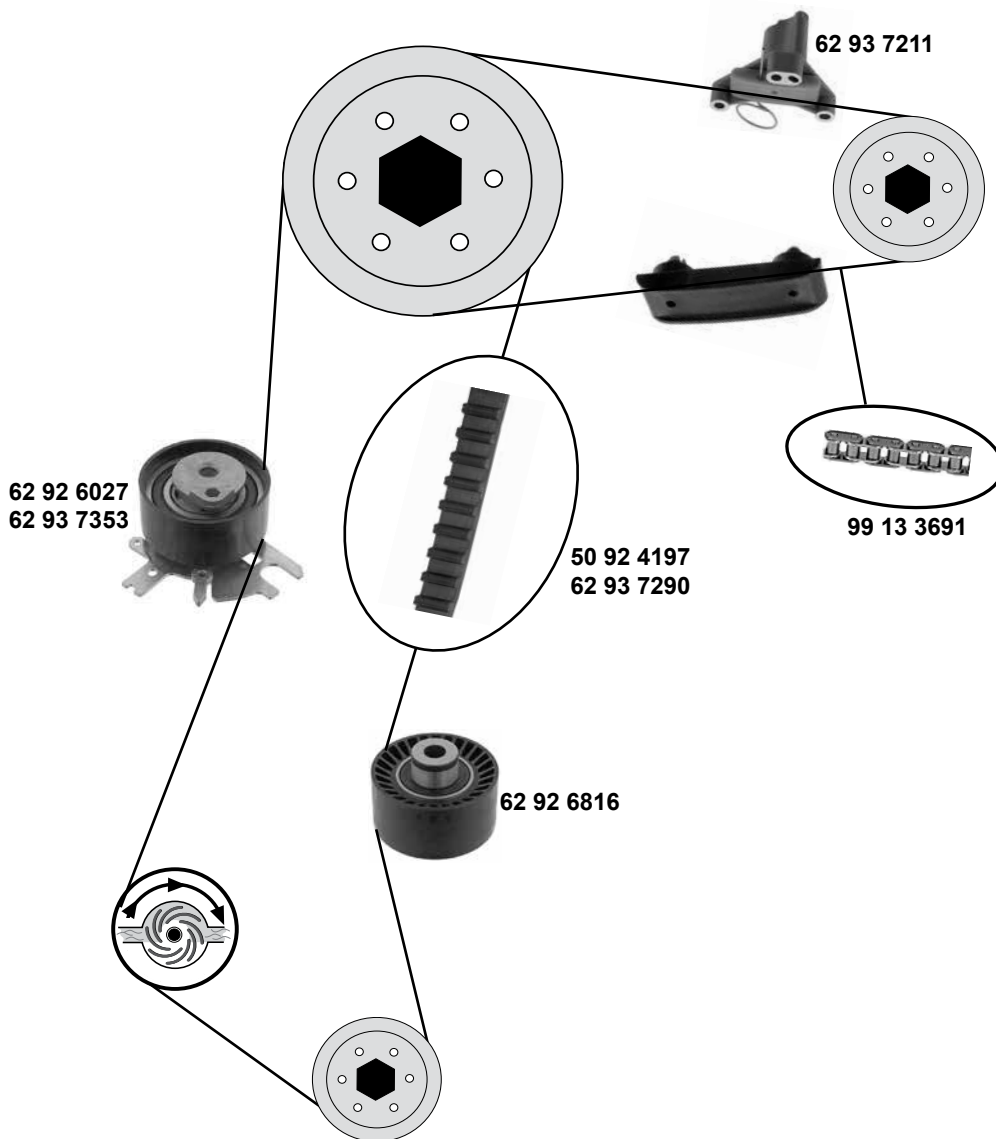

2,0 HDi

DW10BTED4, DW10CTED4, DW10UTED4, DW10CD, DW10CE

(1) (mot.) DW10CTED4 / DW10CD / DW10CE

(2) (mot.) DW10BTED4 / DW10UTED4

Ref. - No.

Ref. - No.	Description	Quantity	Part No.
50 92 4197	Zahnriemen / timing belt	(2)	Z 116 B25
62 92 6027	Spannrolle / tension roller	(2)	ØA 60 B29
62 92 6816	Umlenkrolle / deflection pulley	(2)	
62 92 6818	Rep. Satz Zahnriemen / rep. kit timing belt	(2)	Z 116 B25
62 93 7211	Kettenspanner / chain tensioner		
62 93 7230	Rep. Satz Steuerkette / rep kit timing chain		
62 93 7290	Zahnriemen / timing belt	(1)	Z 116 B24,5
62 93 7353	Spannrolle / tension roller	(1)	ØA 60 B29
62 93 7460	Rep. Satz Zahnriemen / rep. kit timing belt	(1)	
99 13 3691	Steuerkette / timing chain	endlos/endless	40 E