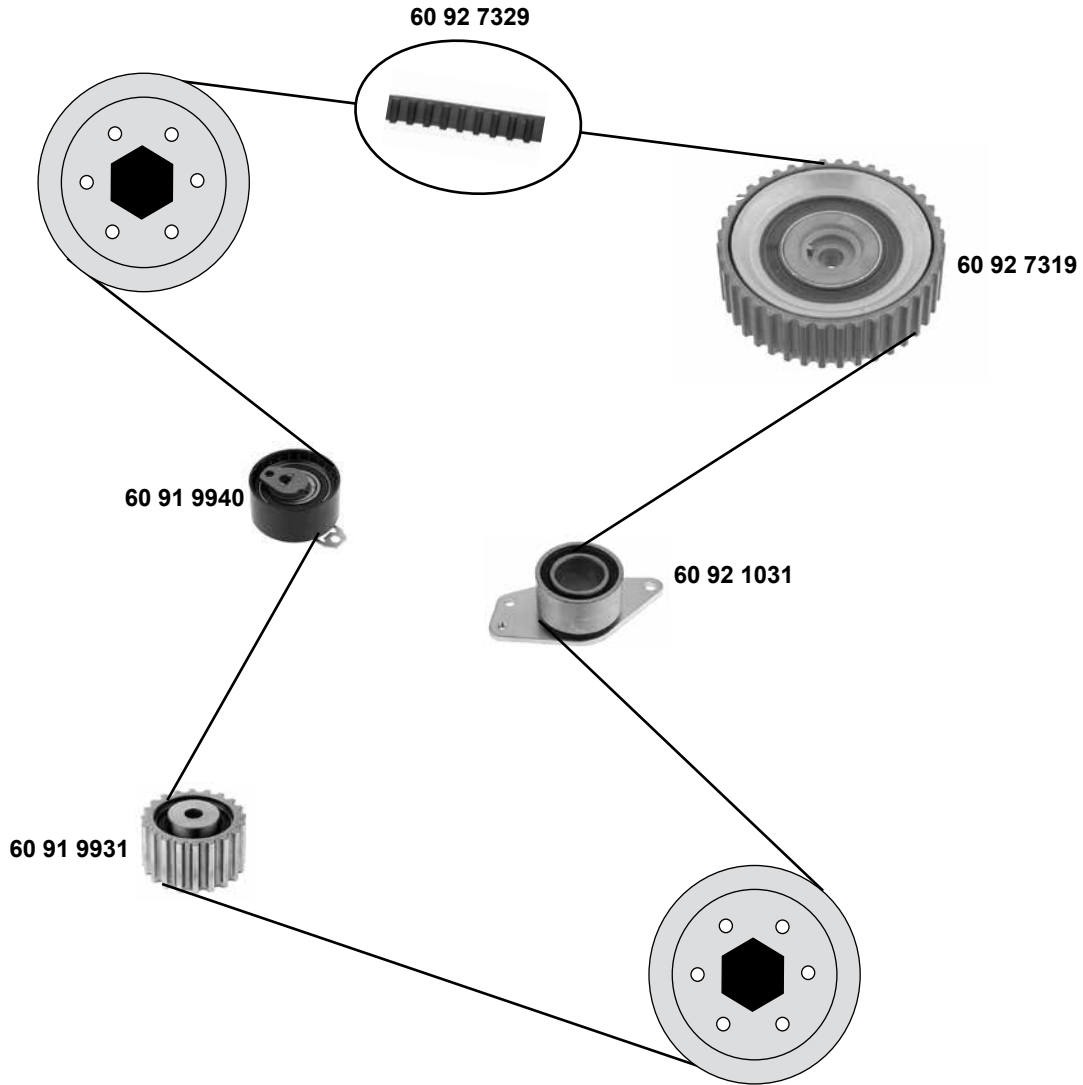

1,9 DTI

(F9Q-770)

SWAG GERMANY	Ref. - No.			
60 91 9931	09110639	Umlenkrolle / deflection pulley		ØA 60,1 H 32,5
60 91 9940	09109416	Spannrolle / tension roller		ØA 65,4 H 30,5
60 92 1031	09110632	Umlenkrolle / deflection pulley		ØA 65 Ø130,8 H 32,5
60 92 7319	-----	Nockenwellenrad / camshaft timing gear		ØA 120 H30 Z 40
60 92 7329	-----	Zahnriemen / timing belt		Z 153 B26
60 92 7353	09112309	Rep. Satz Zahnriemen / rep. kit timing belt		Z 153 B26