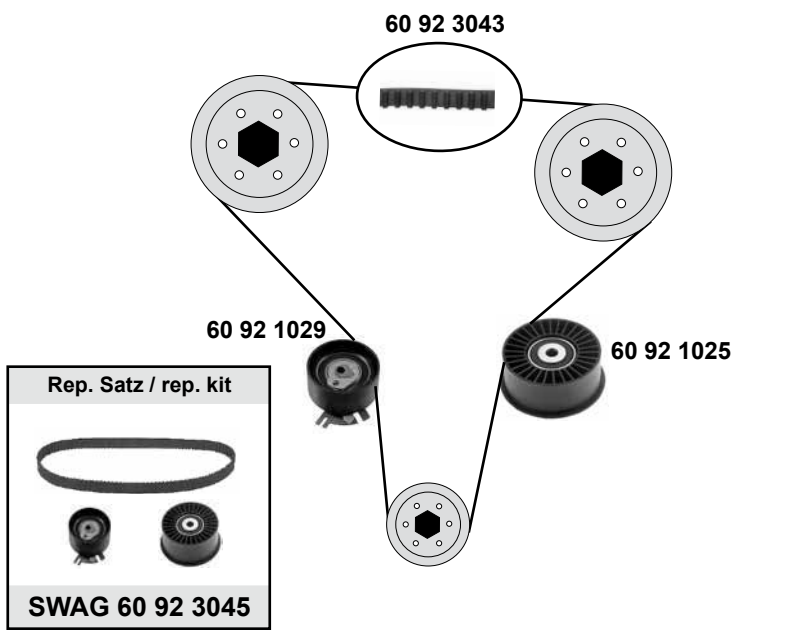

2,2 D
(G9T)

Clio 1
(85→98)
1,9 D
(F8Q)