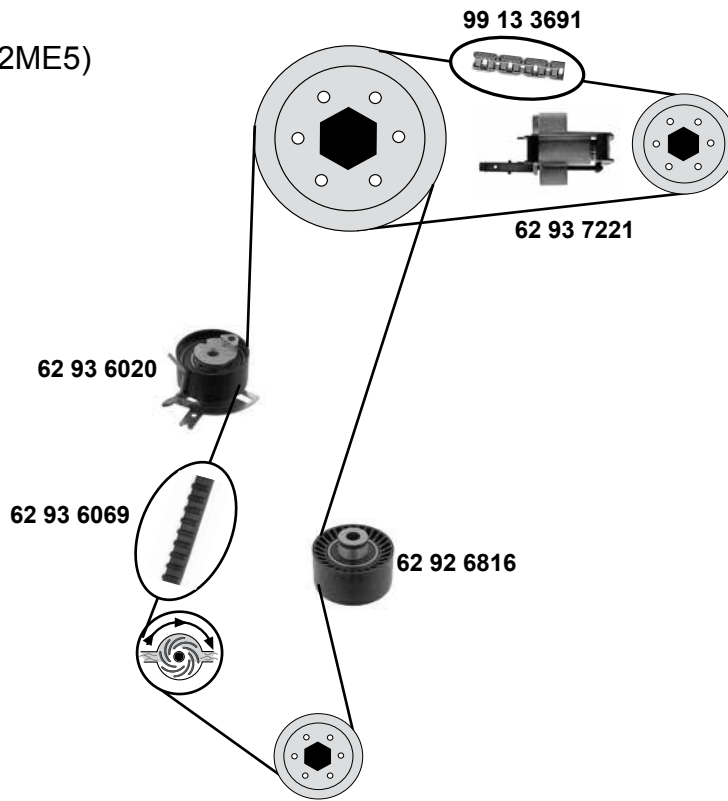

2,2 HDi (DW12METED4 / DW12ME5)

(1) (mot.) DW12BTED4
(mot.) DW12ME5

Ref. - No.

62 92 6816	0830.51	Umlenkrolle / deflection pulley	→13	ØA60 ØI 10 B30
62 93 6020	0829.F5	Spannrolle / tension roller	(1)	ØA 60 B29
62 93 6069	0816.J5	Zahnriemen / timing belt		Z118 B25,4
62 93 6230	0831.V5	Rep. Satz Zahnriemen / rep. kit timing belt		
62 93 6859	5751.G0	Riemenspanner / belt tensioner		ØA65 B25,5
62 93 6867	5751.G1	Umlenkrolle / deflection pulley		ØA70 B26
62 93 7221	0849.30	Kettenspanner / chain tensioner		
62 93 7620	0816.F6 S1	Rep. Satz Steuerkette / rep kit timing chain		
99 13 3691	0816.F6	Steuerkette / timing chain	endlos / endless	E 40