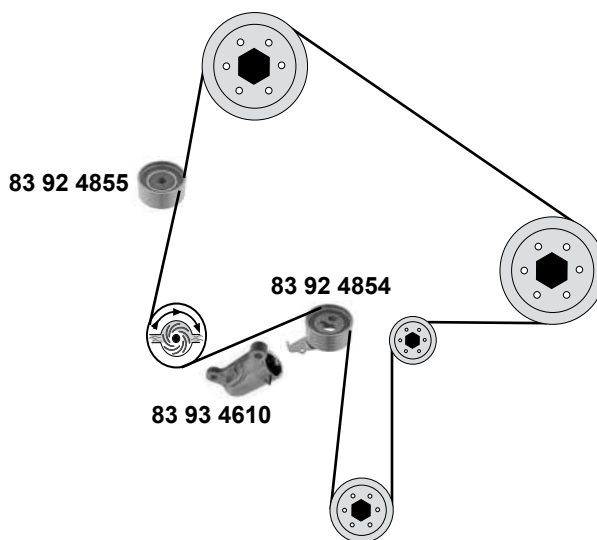

- (1) (mod.) BA 96 → 98 (mod.) BJ 98 →
- (2) (mod.) BJ 98 → 04 Hydraulisch / hydraulic

Ref. - No.

Ref. - No.	Description	Quantity	Dimensions
83 92 4836	Spannrolle / tension roller		ØA 58 B 30
83 92 4837	Umlenkrolle / deflection pulley		ØA 58 B 30
83 92 4854	Spannrolle / tension roller	(1)	ØA 58 H 27
83 92 4855	Umlenkrolle / deflection pulley	(1)	ØA 58 H 27
83 92 7278	Zahnriemen / timing belt		Z 153 B 27
83 92 7279	Rep.Satz Zahnriemen / rep.kit timing belt		Z 153
83 93 4610	Riemenspanner / belt tensioner	(2)	ØA 31