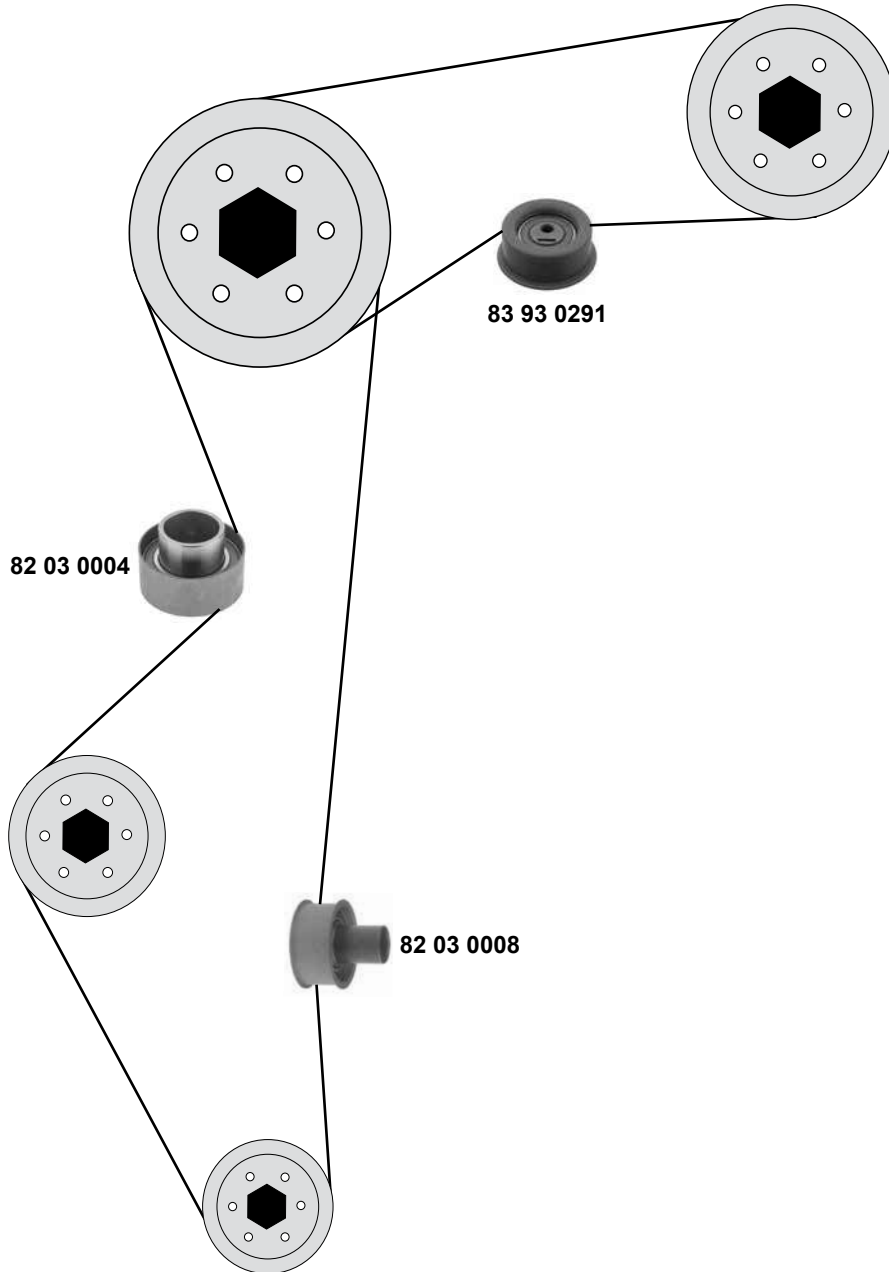

1,7 D

(CD17)

SWAG	Ref. - No.			
82 03 0004	13070-16A03	Spannrolle / tension roller		ØA 65 H 29 / 43
82 03 0008	13077-54A02	Umlenkrolle / deflection pulley		ØA 60 H 60,5
83 93 0291	13070-16A10	Spannrolle / tension roller		ØA 60 H26