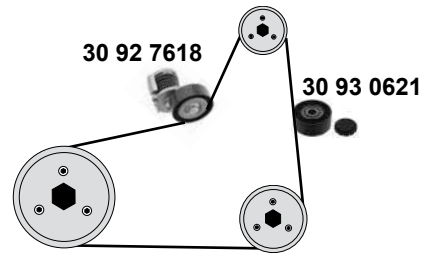

2,0 TDI

(CAHA/CAHB/CAGA/CAGB/CMEA/CGLC/CGLD/CJCA/CJCB/CJCD/CMFA/CMTB)