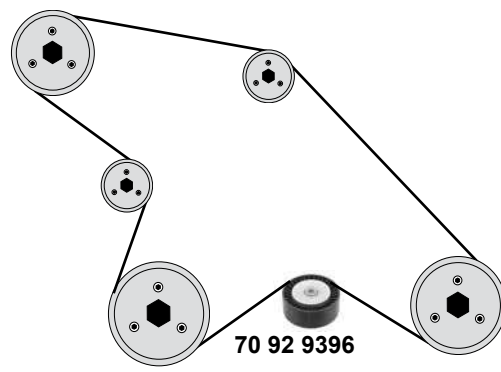

2,0 JTD

SWAG GERMANY	Ref. - No.			
70 03 0029	55238027	Spannrolle / tension roller		ØA 65 Z26
70 92 3654	71771498	Umlenkrolle / deflection pulley		ØA 53 B29
70 92 8305	55183528 S1	Rep. Satz Zahnriemen / rep. kit timing belt		
70 92 8306	55183528	Zahnriemen / timing belt		Z199 B24
70 92 9396	51758383	Umlenkrolle / deflection pulley		ØA70 B26