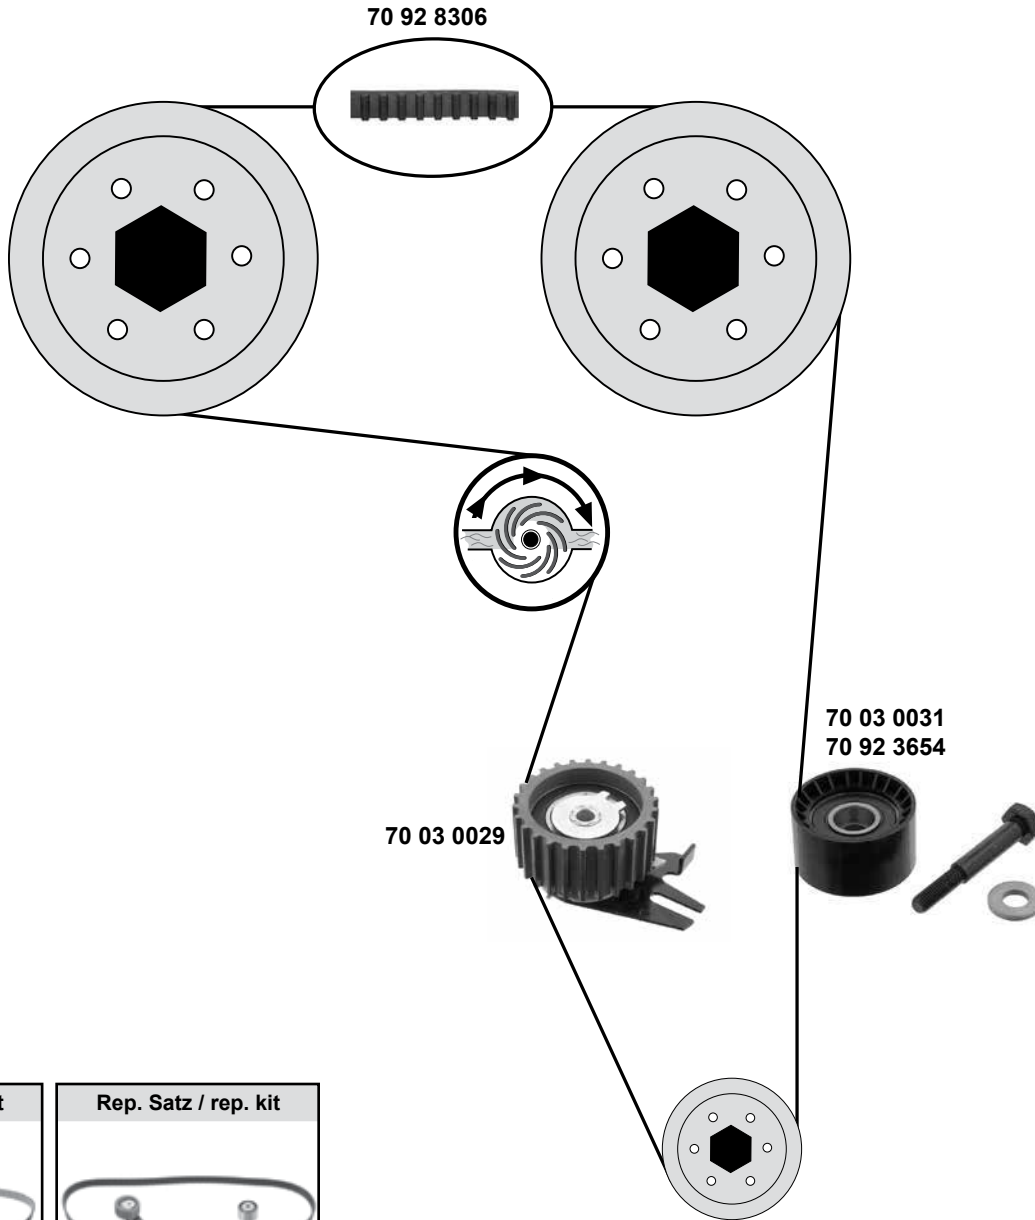

- (1) (mot.) 2,0 JTDM 120kW
- (2) (mot.) 2,0 JTDM 120kW / 2,4 JTDM 147kW,154kW

	Ref. - No.			
70 03 0029	55238027	Spannrolle / tension roller		ØA 65 B30 Z26
70 03 0031	71736493	Umlenkrolle / deflection pulley	2,4 D	ØA53 B29
70 92 3654	55187100	Umlenkrolle / deflection pulley	(1) 08→	ØI 10 B29
70 92 8305	55183528 S1	Rep. Satz Zahnriemen / rep. kit timing belt	(1) 08→	
70 92 8306	55183528	Zahnriemen / timing belt	(2)	Z199 B24
70 92 8321	55183528 S2	Rep. Satz Zahnriemen / rep. kit timing belt	(ex.) 125kW