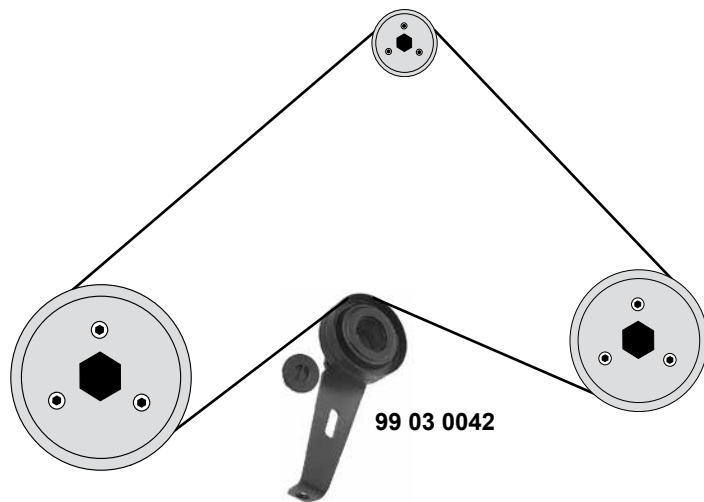

1,9 D

(XUD→)