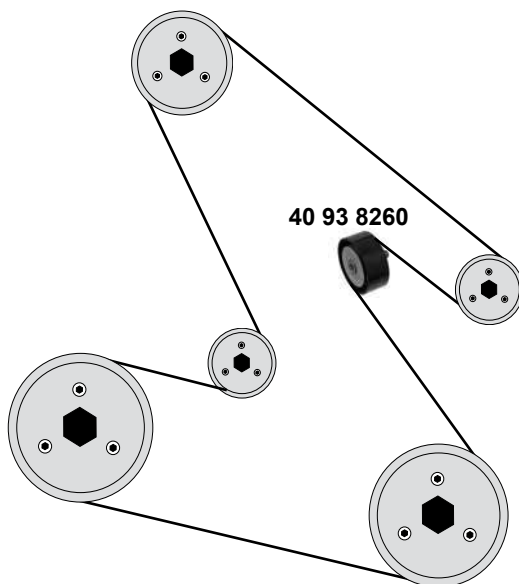

Ref. - No.

40 92 7365	55574238
40 93 8260	96440417
40 93 8275	96941103

Riemenspanner / belt tensioner
Spannrolle / tension roller
Spannrolle / tension roller

ØA 60 B27

2,0
 (LLW)

Cruze Notchback(J300)
 (06→12)
2,0
 (LLW)