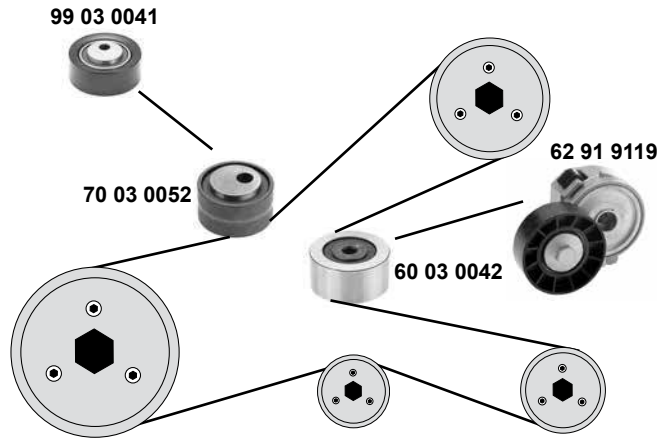

1,6 HDI

(DV6ATED4 / DV6B / DV6DTED M / DV6ETED M)

(1) (mot.) DV6ATED4

Ref. - No.

60 03 0042	5751.57
62 91 9072	5751.81
62 91 9119	5751.55
70 03 0052	5751.56
99 03 0041	5751.29
99 03 0056	5751.30

Spannrolle / tension roller
Riemenspanner / belt tensioner
Spannrolle / tension roller
Spannrolle / tension roller
Umlenkrolle / deflection pulley
Spannrolle / tension roller

(1) ex.) AC
(1) AC + servo
(1)
(1) (ex.) AC
(1) AC + servo
(1) AC + servo

ØA 50 B26
ØA 70 B25
ØA 50 B26
ØA 70 ØI 10/16
ØA 60 B26,5