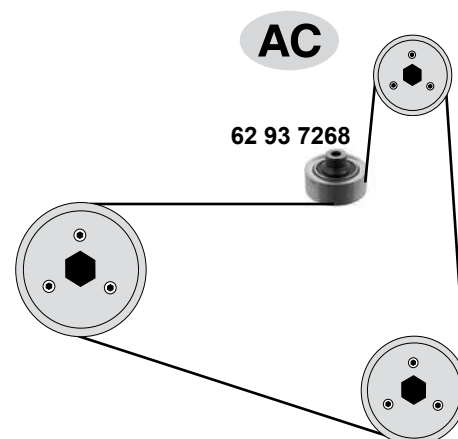

1,4 / 1,6 HDi

(DV6ATED4, DV6TED4, DV4TD)

2,0 HDi

(DW10TD / DW10ATED)