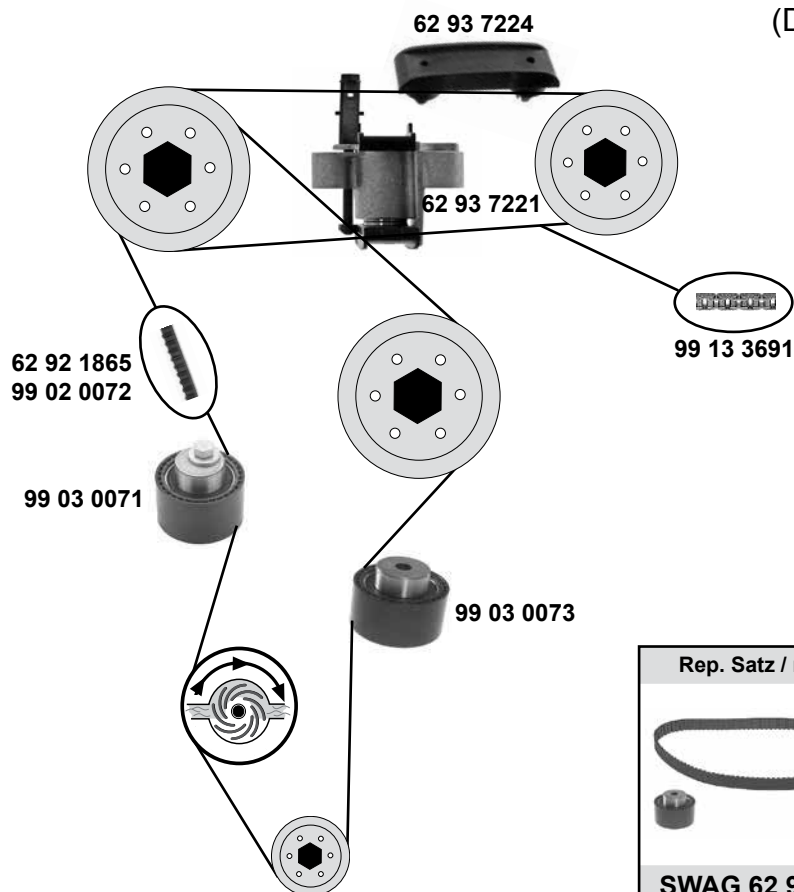

2,0 D

(DW10ATED / DW10ATED4)

(1) (mot.) 2,0 D alle / all

(2) (mot.) 2,0 JTD 16V

Ref. - No.

Part No.	Description	Notes	Dimensions
62 91 9119	Riemenspanner / belt tensioner	(1)	
62 91 9623	Rep. Satz Zahnriemen / rep. kit timing belt	DW10ATED	Z 141 B25,4
62 92 1865	Zahnriemen / timing belt	DW10ATED4	Z 144 B25,4
62 92 7390	Rep. Satz Zahnriemen / rep. kit timing belt	DW10ATED4	Z 144 B25,4
62 93 7221	Kettenspanner / chain tensioner	(2)	
62 93 7224	Gleitschiene / sliding rail	(2)	
62 93 7230	Rep. Satz Steuerkette / rep. kit timing chain	(2)	
70 03 0052	Spannrolle / tension roller	(ex.) AC	ØA 50 H 26
99 02 0072	Zahnriemen / timing belt	DW10ATED	Z 141 B25,4
99 03 0071	Spannrolle / tension roller		ØA 60 H 30/40
99 03 0073	Umlenkrolle / deflection pulley		ØA 60 H 30/40
99 13 3691	Steuerkette simplex / timing chain simplex	(2) endlos / endless	E 40