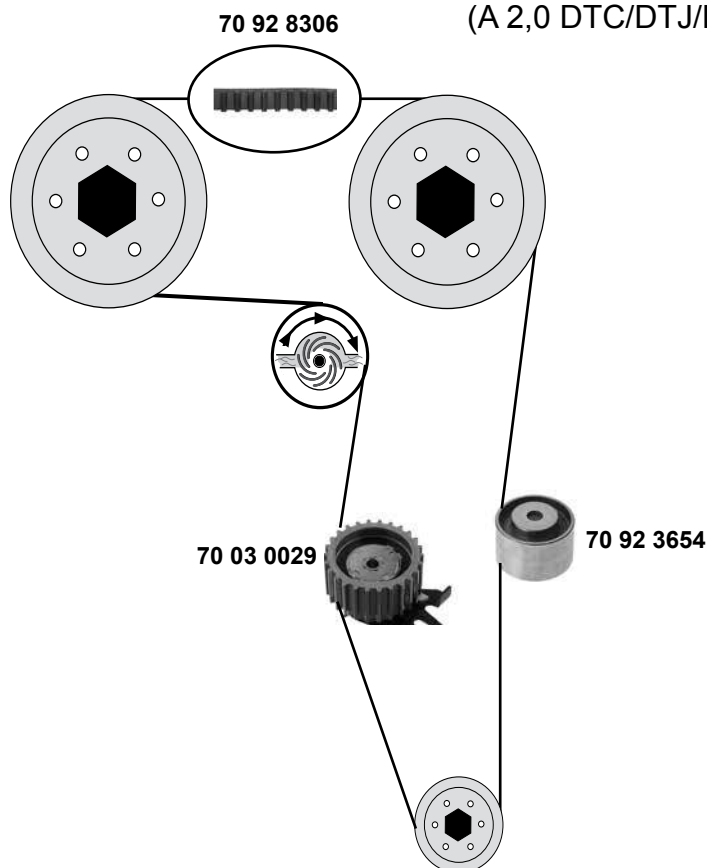

2,0 CDTI

(A 2,0 DTC/DTJ/DTH/DTR/DTL/DT)