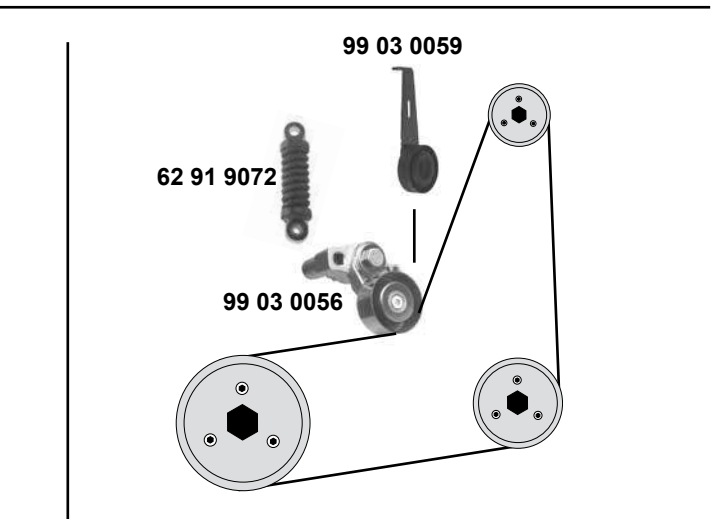

1,9 HDi
(DW8)

- (1) (ex.) variable servo
- (2) servo (ex.) O 08400 →
- (3) (ex.) AC servo → O 08399
- (4) Berlingo I 07/96 → 11/02 DW8 servo AC O 07910-11950→ / DW8B servo AC O 08729-11950→
- (5) Berlingo II 12/02 → 03/08 DW8B AC

Ref. - No.

Ref. - No.	Description	Notes	Dimensions
99 03 0041	Umlenkrolle / deflection pulley	AC + servo	ØA 70 ØI 10/16
60 03 0042	Spannrolle / tension roller	(ex.) AC	ØA 50 B26
99 03 0056	Spannrolle / tension roller	AC + servo	ØA 60 B26,5
99 03 0059	Spannrolle / tension roller	man.	ØA 85 B26
70 03 0052	Spannrolle / tension roller	(ex.) AC	ØA 50 B26
99 03 0071	Spannrolle / tension roller		ØA 60 ØI 13
99 03 0073	Umlenkrolle / deflection pulley		ØA 60 ØI 10
99 02 0071	Zahnriemen / timing belt		Z 140 B25,4
62 91 9072	Riemenspanner / belt tensioner	AC + servo	
62 91 9214	Umlenkrolle / deflection pulley	servo (1) (ex.) AC	ØA 37 ØI 10 B27
62 91 9482	Spannrolle / tension roller	(2)	ØA 60
62 91 9615	Rep. Satz Zahnriemen / rep. kit timing belt	(1) (2)	Z 140 B25,4
62 03 0015	Umlenkrolle / deflection pulley	(3)	ØA 59,8 B25
62 03 0013	Spannrolle / tension roller	(4) (5)	ØA 60 ØI 8 B26,5
62 93 7270	Riemenspanner / belt tensioner		ØA 60 B25