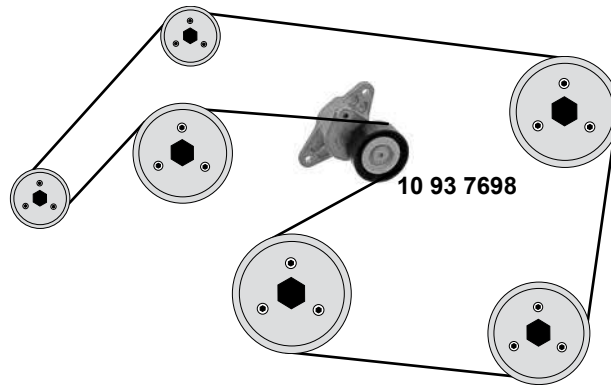

Rep. Satz / rep. kit

SWAG 10 93 7699

(1) (mot.) 960/961/962/963

Ref. - No.

Ref. - No.	Description	Quantity	Notes
10 09 0140	Gleitschiene / sliding rail	(mot.) 628.961	
10 92 4277	Gleitschiene oben links / sliding rail upper left	(1)	
10 92 4278	Gleitschiene unten rechts / sliding rail lower right	(1)	
10 92 4279	Gleitschiene unten links / sliding rail lower left	(1)	
10 92 4280	Gleitschiene oben rechts / sliding rail upper right	(1)	
10 92 6750	Kettenspanner / chain tensioner		
10 93 7698	Riemenspanner / belt tensioner		ØA 70 B28
10 93 7699	Rep.Satz Umlenkrolle / rep. kit deflection pulley		ØA 62
99 13 0319	Rep. Satz Steuerkette / rep. kit timing chain		
99 13 0498	Steuerkette / timing chain	(mot.) 629.910