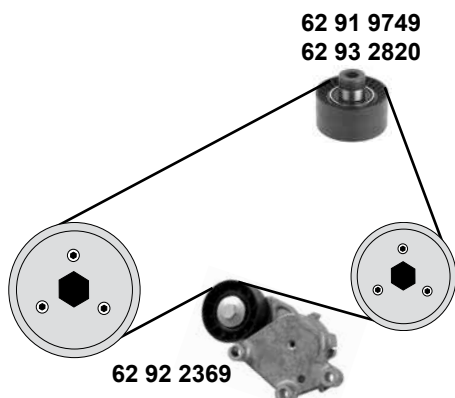

1,4 / 1,6 HDi

(DV6ATED4, DV6TED4, DV4TD)

2,0 HDi

(DW10TD / DW10ATED)