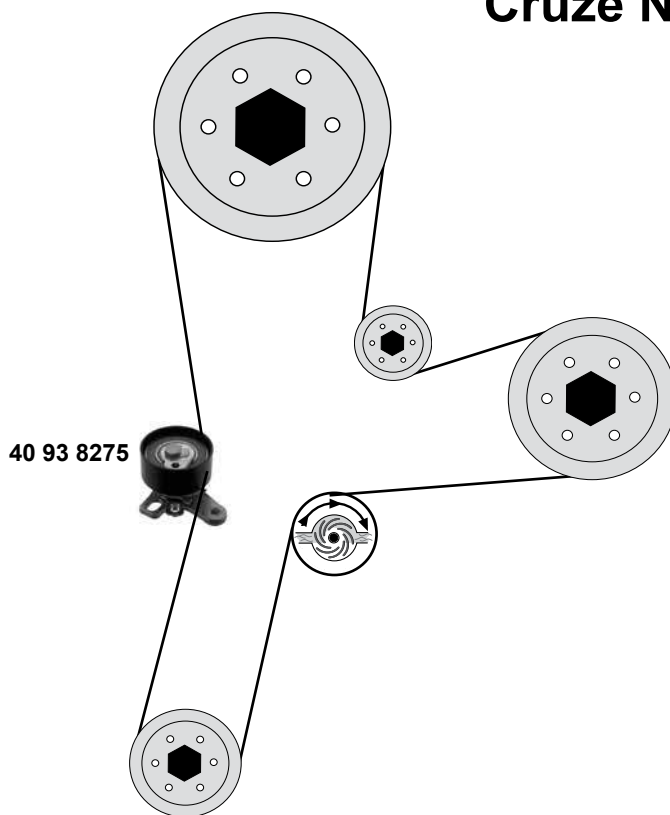

Ref. - No.

40 92 7365	55574238
40 93 8260	96440417
40 93 8275	96941103

Riemenspanner / belt tensioner
Spannrolle / tension roller
Spannrolle / tension roller

ØA 60 B27

2,0
 (LLW)

Cruze Notchback(J300)
 (06→12)
2,0
 (LLW)