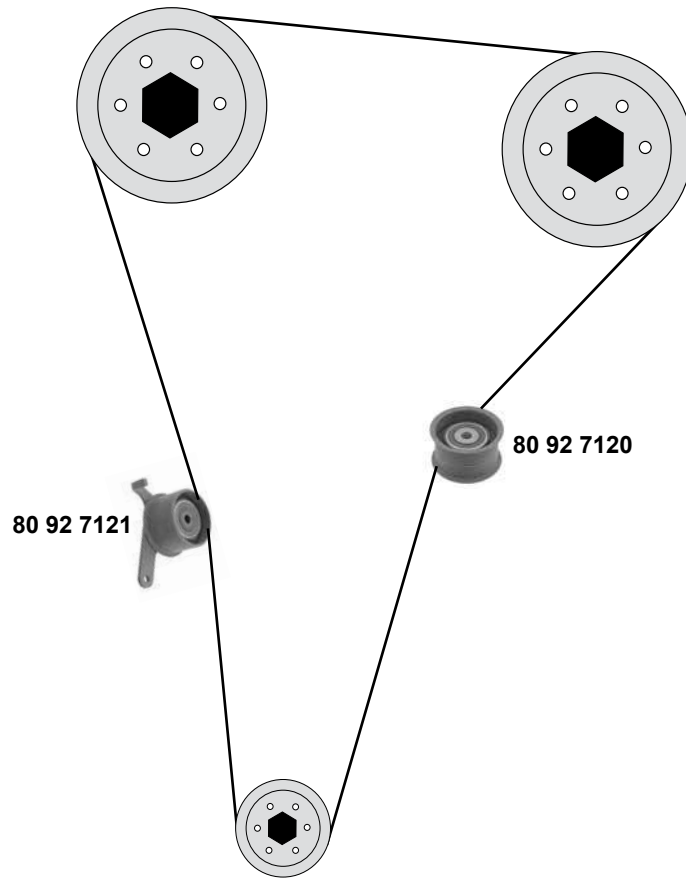

MITSUBISHI

Colt II / III (C14A/C54A)

(84→92)

1,8 D 8V

Colt VI

(04→)

1,5 D

(1) C14A 09/86 → 04/88 C54A 04/88 → 05/92

Ref. - No.

10 92 7837 MN960267
80 92 7120 MD012587
80 92 7121 MD064641

Riemenscheibe Generator / belt pully alternator
Umlenkrolle / deflection pulley
Spannrolle / tension roller

(1)
(1)

ØA 50 B38
ØA 60 B38,5
ØA 60 B37