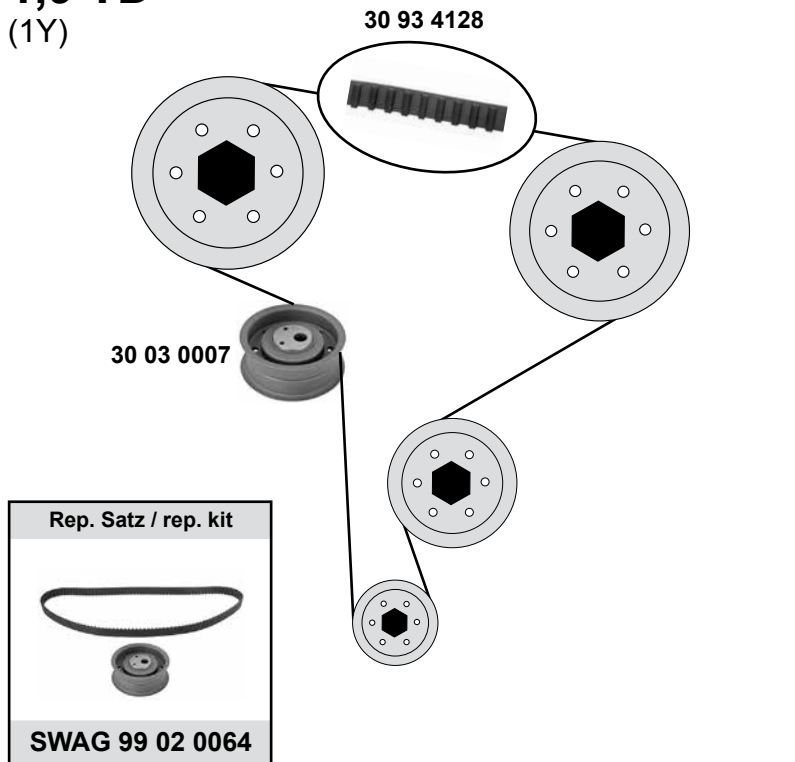

1,9 TD

(1Y)

SWAG GERMANY	Ref. - No.			
99 02 0063	068 109 119 E S1	Rep. Satz Zahnriemen / rep. kit timing belt	AC	Z 135
99 02 0064	028 109 119 P S	Rep. Satz Zahnriemen / rep. kit timing belt		Z 137
30 02 0002	068 109 119 E	Zahnriemen / timing belt		Z 135 B25
30 03 0004	068 260 940	Umlenkrolle / deflection pulley		ØA 46 ØI 15 B13
30 03 0007	068 109 243 F	Spannrolle / tension roller		ØA 72 ØI 10 B33
30 93 4128	028 109 119 P	Zahnriemen / timing belt		Z 137 B25,4