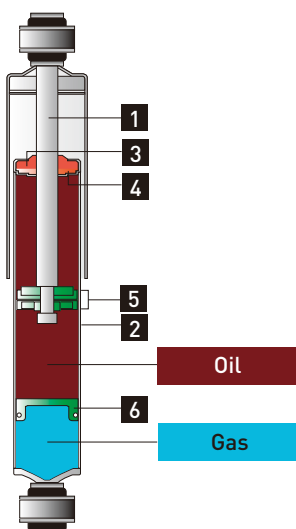

- 1 >>> Piston Rod
- 2 >>> Cylinder
- 3 >>> Seal (Oil Seal)
- 4 >>> Rubber Cushion
- 5 >>> Piston Valve Unit
- 6 >>> Floating Diving Piston