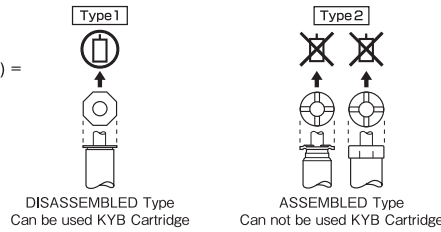

◆ In preparation ▼ While stocks last DAIHATSU

YEAR	MODEL	R • L	FRONT				R • L	REAR			
			K Y B No.		O. E. M. No.	K Y B No.		O. E. M. No.			
			OIL	GAS		OIL			GAS		
●HIJET											
	PERODUA RUSA				4851087Z06	4852087Z05	443149	343213 553116	○ ○	4853087Z03	

Note :
(Front)
O.E.M. NO. with Mark ★1) =

Must be identified if Disassembled type or Assembled type before order according to above drawings.

◆ In preparation ▼ While stocks last DAIHATSU

YEAR	MODEL	R • L	FRONT				R • L	REAR			
			K Y B No.		O. E. M. No.	K Y B No.		O. E. M. No.			
			OIL	GAS		OIL			GAS		
●HILINE											
62~68	F100, 108						443151	343339 553096	○ T	41216431	
62~68	F100V						443357	343375 553095	○ T	41236431	
62~70	F110, 118		443242		⊥ ⊕	42516331	443151	343339 553096	○ T	42516431	
64~70	V200		444025	344063 553058	○ ○	42216331 56156331					
70/10~77/08	DV20		444025	344063	○ ○	5103633100					

●MATERIA/COO

06/10~	ALL	R		338015	⊕	48510B1090 48510B1091 48510B1092 48510B1100 48510B1101 48510B1102 48510B1112 48510B1122		343406	⊕ ⊕	48531B1110 48531B1111 48531B1112 48531B1113 48531B1120 48531B1121 48531B1122 48531B1123	
		L		338016	⊕	48520B1010 48520B1011 48520B1012 48520B1020 48520B1021 48520B1022 48520B1032 48520B1042					

●MOVE

95/08~	L601	R		333248	⊕	4851087281 4851087282 4851087289 4851087290 4851087298		442034	342021	⊕ ⊕	4853187285 4853187286 4853187292 4853187294	
		L		333249	⊕	4852087281 4852087282 4852087289 4852087290 4852087298						

●ROCKY/WILD CAT/FOUR TRACK

84/04~93/04	F70, F75			343186 553113	⊥ ○	4851087606 4851087608 4851087680 4851087682 4851187680 9996301256257		343186 553113	⊥ ○	4853087607 4853087609 4853087612 4853087680 4853087682 4853187607 9996302256257	
84/08~93/04	F77, F87(Pick Up)			343186 553113	⊥ ○	4851087606 4851087608 4851087680 4851087682 4851187680	443151	343339 553096	○ T	4853087605	
93/05~	F73, F78			344257 554089	⊥ ⊕	4851087625		344258 554090	⊥ ⊕	4853087616 4853087627	

●SIRION/STORIA

98/01~00	M100(1.0, 2WD) chassis No.→M100 - 538945	R		332104	⊕	4851097202 4851097231 4851097240 4851097241 4851097249		442038	342022	⊕ ⊕	4853197201 4853197202 4853197205 4853197206 4853197226	
		L		332105	⊕	4852097202 4852097231 4852097240 4852097241 4852097249						
98/01~00	M100(1.0, 2WD) chassis No.→M100 - 538945	R		332104	⊕	4851097202 4851097231 4851097240 4851097241 4851097249		342022		⊕ ⊕	4853197227 4853197231 4853197236 4853197238	
		L		332105	⊕	4852097202 4852097231 4852097240 4852097241 4852097249						
00~	M100(1.0, 2WD) chassis NoM100 - 538946→ M101 (1.3, 2WD)	R		332110	⊕	4851097422 4851097424 4851097428		342022		⊕ ⊕	4853197235 4853197403 4853197409 4853197410	
		L		332111	⊕	4852097422 4852097424 4852097428						

⊥ Upper stem
⊕ Eying with crosspin

T Lower stem
⊗ Special mounting

○ Eying
□ Cartridge

⊕ Eying with steel bushing
⊕ Sealed strut

DAIHATSU