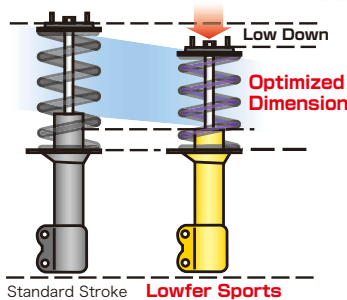

Lower Sports Suspension Kit system.

For Vehicles with lowered suspensions

Use shock absorbers specifically designed for cars with lowered springs!

Comfortable ride with Lower suspension.

Comfortable ride with Lower suspension. Installing a lowering spring results in a lower ride height than with a standard spring. But installing a short-stroke shock absorber means the stroke will be nearly the same as the original shock absorber.