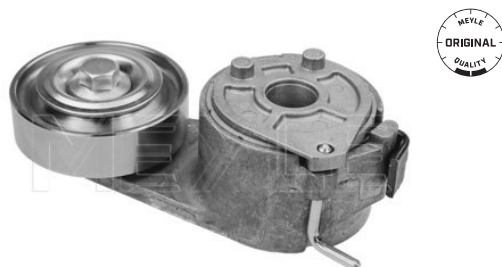

Application info

 EuroStar [01/93-02/02]
 EuroTech MP [01/92-12/96]

Stralis [02/02--]

Belt tensioner
234 000 0005 | MBT0039
Notes

 Belt Pulley Ø [mm] 65
 Height [mm] 18.5

References

 500328913 504153873
 504029278