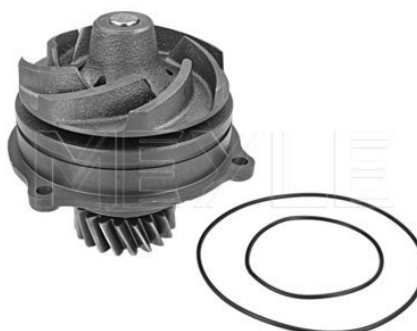

EuroStar [01/93-02/02]
EuroTech MP [01/92-12/96]

EuroTech MT [01/92-08/98]
EuroTrakker [01/93-11/04]

Water pump

233 045 5447 | MWP0541

Notes

Weight [kg] 3.9 with seal
Number of Teeth 19

References

3501 8585 9944 5447
0 9847 9675 0 9944 5447
9847 9675 5 0035 0785