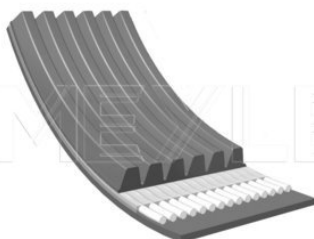

050 006 0915 | MRB0329

V-ribbed belt

Notes

Number of Ribs	6
Length [mm]	915

References

99366-K0910