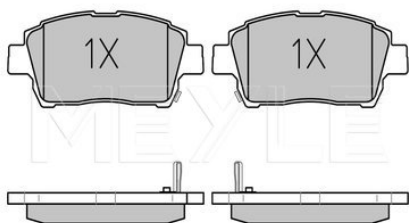

025 235 1017 | MBP0366

Brake pad set

Notes

Thickness [mm] 16.5
Height [mm] 51.6
Width [mm] 116.4
Number of wear indicators [per axle] 2
with acoustic wear warning
with anti-squeak plate
Front Axle

References

04465-0W050 04465-52010
04465-0W080 04465-52011
04465-12581 04465-52021
04465-13020 04465-52022
04465-13050 04465-52060
04465-17100 04465-52120
04465-17101 04465-74020
04465-17140

Application info

Celica [ZZT23] [08/99-09/05]
Corolla [E12] [03/01-07/07]
iQ [01/09--]
MR 2 [W3] [10/99-06/07]

Prius I [05/00-01/04]
Prius II [08/03-03/09]
Yaris I [04/99-09/05]
Yaris II [08/05--]