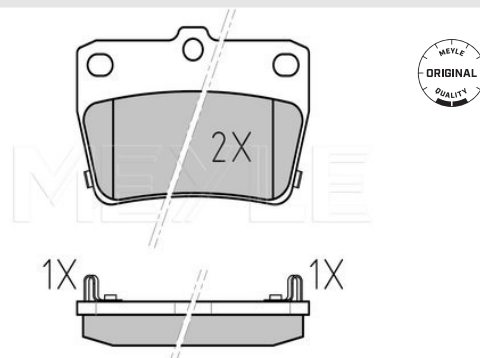

**Brake pad set**
**025 236 5614/W | MBP0411**
**Notes**

Thickness [mm]	14
Height [mm]	54.1
Width [mm]	78.5
Number of wear indicators [per axle]	2
Brake System	Akebono with anti-squeak plate Rear Axle

**References**