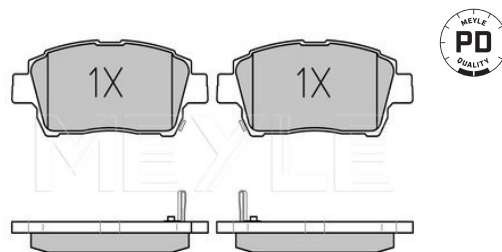

Brake pad set

025 235 1017/PD | MBP0366PD

Notes

Thickness [mm]	with acoustic wear warning
Height [mm]	16.5
Width [mm]	51.6
Number of wear indicators [per axle]	116.4
	2
	with anti-squeak plate
	Front Axle