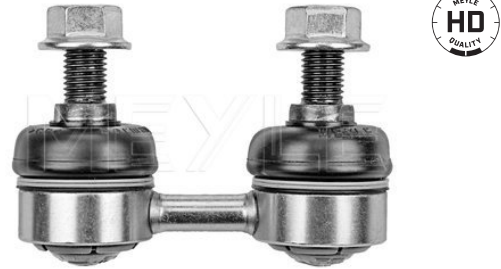

Stabilizer link

30-16 060 0031 | MSL0251

Application info

4 Runner III [11/95-11/02]

Land Cruiser [J9] [04/95-07/02]

Stabilizer link

30-16 060 0026/HD | MSL0248HD

Notes

Thread Measurement 2
Thread Measurement 1
Length [mm]

Reinforced Version

References

48820-42010

with spanner attachment
Coupling Rod
M12X1,5
M12X1,5
63
Front Axle Right
Front Axle Left