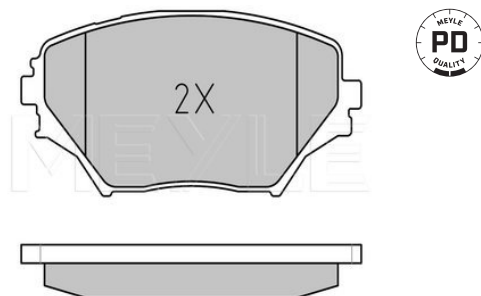

Brake pad set

025 235 8517/PD | MBP0391PD

Notes

Thickness [mm] 17.4
Height [mm] 60.4
Width [mm] 123
excl. wear warning contact
with anti-squeak plate
Front Axle

References

04465-42070   04465-42110
04465-42071   04465-42130
04465-42080

Application info

RAV 4 II [06/00-11/05]

Brake pad set

025 243 3717 | MBP0575

Notes

Thickness [mm] 17.5
Height [mm] 56.8
Width [mm] 146.4
Brake System Advics
with anti-squeak plate
Front Axle