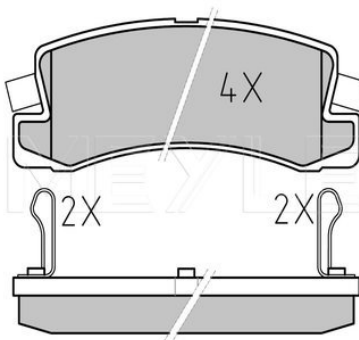

025 200 7615/W | MBP0004

Brake pad set

Notes

Thickness [mm]
Height [mm]
Width [mm]
Number of wear indicators [per axle]
Brake System

with acoustic wear warning
15.5
42.5
107.6
4
Akebono
with anti-squeak plate
Rear Axle

References

04466-12031	04492-12041
04466-12040	04492-12042
04466-12070	04492-12050
04466-12110	04492-12051
04466-12120	04492-12052
04466-YZZC5	04492-12060
04492-12040	04492-12090

Application info

Avensis (T22) (09/97-02/03)
Camry (V10) (01/83-09/97)
Camry (V20) (08/96-11/01)
Celica (T20) (11/93-11/99)

Corolla (E10) (05/92-04/97)
Corolla (E11) (04/97-06/02)
Corolla (E9) (05/87-06/93)