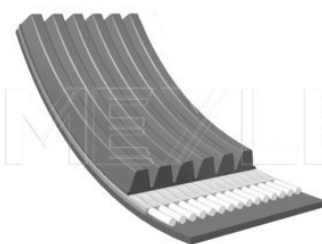

V-ribbed belt

050 006 0800 | MRB0310

Notes

Number of Ribs 6
Length [mm] 800

References

90916-WX001

Application info

Aygo [07/05-08/10]

V-ribbed belt

050 005 0880 | MRB0196

Notes

Number of Ribs 5
Length [mm] 880