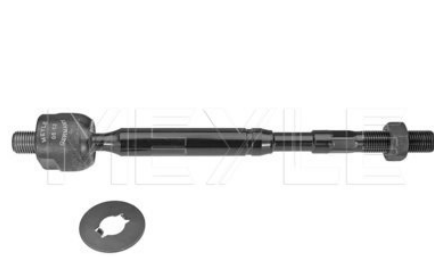

Axial rod

30-16 031 0059 | MAR0179

Notes

Thread Measurement 2
Thread Measurement 1
Length [mm]

M14x1,5
M14x1,5
240
Front Axle Right
Front Axle Left

References

45503-00080

45503-52070

Application info

Yaris II (08/05--)

Axial rod

30-16 031 0065 | MAR0180

Notes

Thread Measurement 2
Thread Measurement 1
Length [mm]

M23x1,5
M28x1,5
233
Front Axle Right
Front Axle Left

References

45503-60030

Application info

Land Cruiser (J20) (08/07--)

Tie rod end

30-16 020 0014 | MTE0279

Notes

Thread Measurement 2
Thread Measurement 1
Length [mm]

M15x1,5
M12x1,25
186
Front Axle Right

References

45046-02080

45046-09570

45046-19405

45046-19415