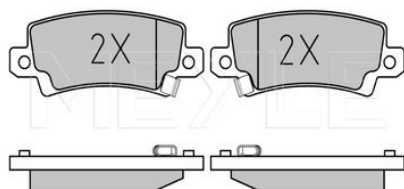

025 238 1616/PD | MBP1589PD

Brake pad set

Notes

Thickness [mm]	with acoustic wear warning
Height [mm]	15.7
Width [mm]	37.8
Number of wear indicators [per axle]	95.5
Brake System	2
	TRW
	with anti-squeak plate
	Rear Axle

References

04466-02020	04466-02160
04466-02070	04466-YZZ09

Application info

Corolla [E12] [03/01-07/07]