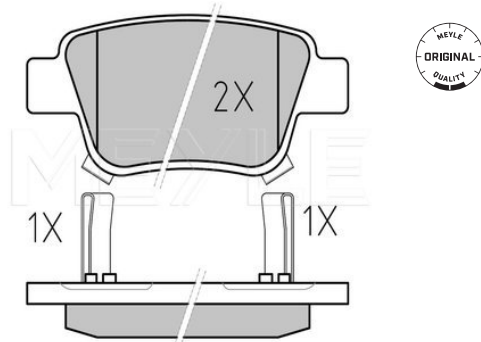

Brake pad set

025 236 2016/W | MBP0407

Notes

Thickness [mm]	with acoustic wear warning
Height [mm]	16.3
Width [mm]	46
Number of wear indicators [per axle]	102.04
Brake System	2
	Bosch
	with anti-squeak plate
	Rear Axle

References

04466-05010	04466-05020