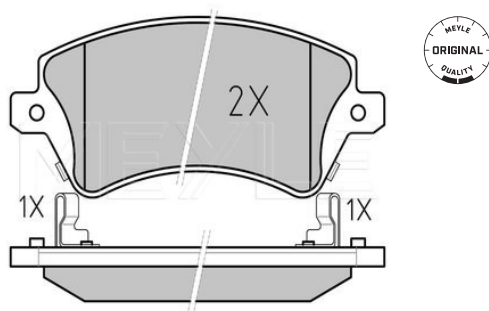

Notes

	with acoustic wear warning
Thickness [mm]	17.7
Height [mm]	57.1
Width [mm]	131.4
Number of wear indicators [per axle]	2
Brake System	TRW
	with anti-squeak plate
	Front Axle