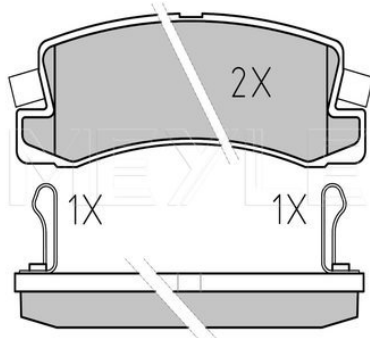

025 216 7915/W | MBP0181

Brake pad set

Application info

4 Runner II [08/87-03/96]
4 Runner III [11/95-11/02]
Hilux V Pick-up [LN_, KZN1_, VZN1_] [09/88-01/99]

Land Cruiser [J7] [11/84-06/06]
Land Cruiser [J8] [01/90-01/98]
Land Cruiser [J9] [04/95-07/02]

025 218 3315/W | MBP0202

Brake pad set

Notes

Thickness [mm]
Height [mm]
Width [mm]
Number of wear indicators [per axle]
Brake System

with acoustic wear warning
15
42.5
107.6
2
Akebono
with anti-squeak plate
Rear Axle

References

04466-20020	04492-20090
04466-20100	04492-32070
04466-32010	04492-32080
04466-32020	04492-33010
04466-32050	04492-33030
04466-33040	04492-33031
04466-33050	

Application info

Avensis [T22] [09/97-02/03]
Camry [V10] [01/83-09/97]

Camry [V20] [08/96-11/01]
Celica [T20] [11/93-11/99]

025 256 1019 | MBP1725

Brake pad set

Notes

Thickness [mm]
Height [mm]
Width [mm]
Number of wear indicators [per axle]
Brake System

with acoustic wear warning
18.7
53.2
151.1
2
AKEBONO
with anti-squeak plate
Front Axle

Application info

Camry [XV40] [01/06-09/11]