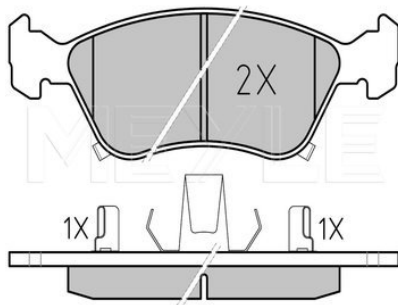

025 219 7617/W | MBP0239

Brake pad set

Notes

Thickness [mm]	with acoustic wear warning
Height [mm]	17.5
Width [mm]	54.5
Number of wear indicators [per axle]	156.2
Number of wear indicators [per axle]	2
Brake System	ATE
	with anti-squeak plate
	Front Axle

References

04465-05020	04465-05042
04465-05030	04465-05060
04465-05040	04465-05110

Application info

Avensis [T22] [09/97-02/03]