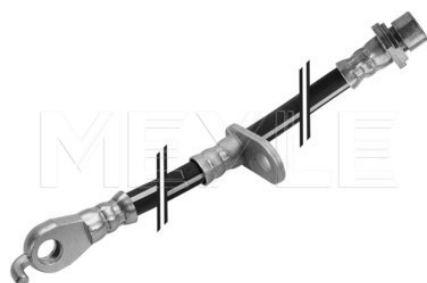

#### Application info

RAV 4 II [06/00-11/05]

30-14 525 0011 | MBH0301

Brake hose

Notes

Inner thread [mm]	M10x1
Connector type	Banjo fitting
Length [mm]	560
Required quantity	1
	Right
	Front Axle

References

90947-02C31	90947-02D76
-------------	-------------