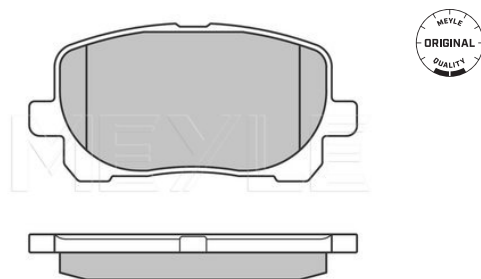

References

04465-02080   04465-44090
04465-44060   04465-44100

Application info

Avensis Verso [08/01-11/09]