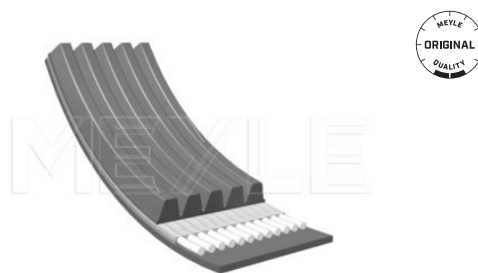

V-ribbed belt

050 005 1110 | MRB0233

Notes

Number of Ribs 5
Length [mm] 1110

References

90916-02207	99365-51110
90916-02344	99365-71110
90916-02345	9936591110
99365-01110	99385-91110
99365-21110	99385C1110
99365-2111083	99385D1110

Application info

Avensis [T22] [09/97-02/03]
Avensis [T25] [04/03-11/08]
Camry [V10] [01/83-09/97]
Camry [V2] [10/86-06/91]
Camry [V20] [08/96-11/01]
Carina [T15] [08/83-05/88]
Carina [T17] [12/87-06/92]

Carina [T19] [04/92-09/97]
Corolla [E10] [05/92-04/97]
Corolla [E11] [04/97-06/02]
Corolla [E12] [03/01-07/07]
Corolla [E9] [05/87-06/93]
Corolla Verso [03/04-03/09]
Picnic [05/96-01/03]

V-ribbed belt

050 005 1120 | MRB0235

Notes

Number of Ribs 5
Length [mm] 1120

References

9091602207	9936531120
9091602395	99365-51120
9091602396	9936571120
9091602422	9936581120
9936501120	9936591120