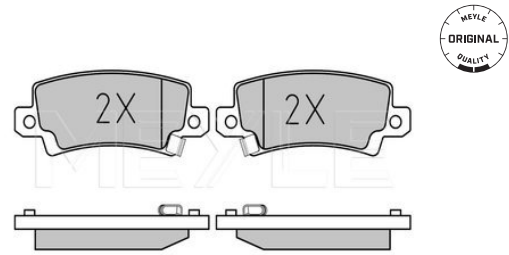

Brake pad set

025 238 1616/W | MBP0453

Notes

	with acoustic wear warning
Thickness [mm]	15.7
Height [mm]	37.8
Width [mm]	95.5
Number of wear indicators [per axle]	2
Brake System	TRW with anti-squeak plate Rear Axle

References

04466-02020	04466-02160
04466-02070	04466-YZZ09

Application info

Corolla [E12] [03/01-07/07]

Brake pad set

025 246 6415/W | MBP0649

Notes

	with accessories with acoustic wear warning
Thickness [mm]	15
Height [mm]	45.7
Width [mm]	102.4
Number of wear indicators [per axle]	2
Brake System	Bosch with anti-squeak plate Rear Axle