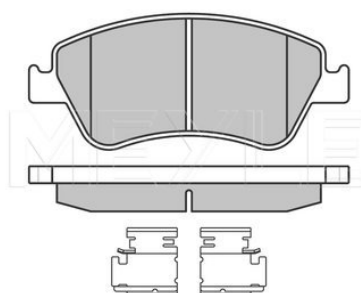

025 241 2219/W | MBP0526

Brake pad set

Notes

Thickness [mm]
Height 2 [mm]
Height 1 [mm]
Width [mm]
Number of wear indicators [per axle]
Brake System

with acoustic wear warning
19.2
61.4
57.9
136.8
2
Bosch
with anti-squeak plate
Front Axle

References

04465-02160
04465-02170
04465-02200

04465-02210
04465-02270

Application info

Auris I [10/06-04/13]

Corolla [E14, E15] [09/06--]