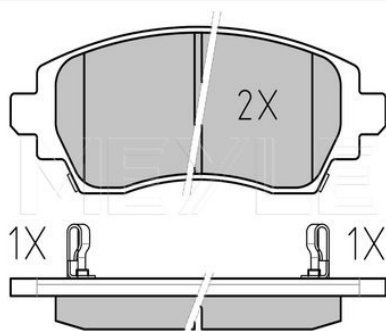

025 230 8818/W | MBP0258

Brake pad set

Notes

Thickness [mm]	with acoustic wear warning
	18
Height [mm]	52.4
Width [mm]	131.5
Number of wear indicators [per axle]	2
Brake System	Akebono
	with anti-squeak plate
	Front Axle

References

04465-02030   04465-YZZBE
04465-02140

Application info

Corolla [E11] (04/97-06/02)