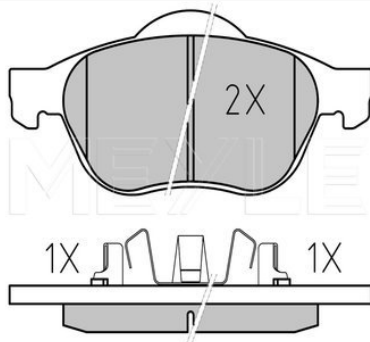

025 239 9617/W | MBP0498

Brake pad set

Notes

Thickness [mm]	with acoustic wear warning
Height 2 [mm]	17.5
Height 1 [mm]	68.6
Width 2 [mm]	71.1
Width 1 [mm]	156.3
Number of wear indicators [per axle]	155.1
Number of wear indicators [per axle]	2
Brake System	ATE
	with anti-squeak plate
	Front Axle

References

04465-05050	04465-05080
04465-05070	04465-05090

Application info

Avensis [T22] [09/97-02/03]