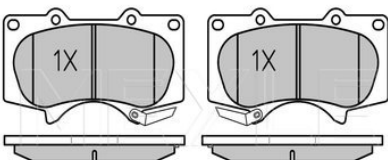

025 240 2417/PD | MBP1592PD

Brake pad set

Notes

Thickness [mm]
Height [mm]
Width [mm]
Number of wear indicators [per axle]
Brake System

with acoustic wear warning
17
77.1
134.6
2
Sumitomo
with anti-squeak plate
Front Axle

References

04465-0K090
04465-35250
04465-35290

04465-60210
04465-60270