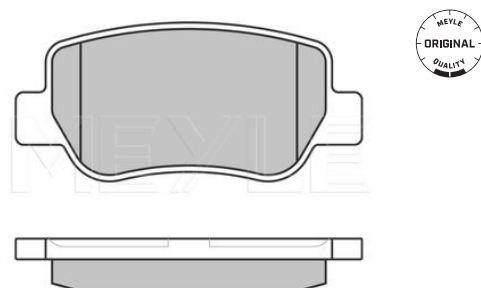

References

04466-05040	04466-05041