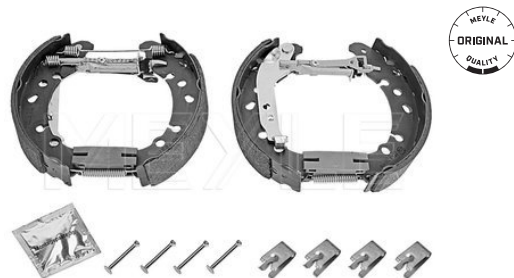

**Brake shoe kit**

**30-14 533 0025/K | MBS0281**

**Notes**

Diameter [mm]  
Width [mm]  
Brake System

without wheel brake cylinder  
with lever  
with spring  
Pre-assembled  
203  
39  
Lockhead  
Rear Axle