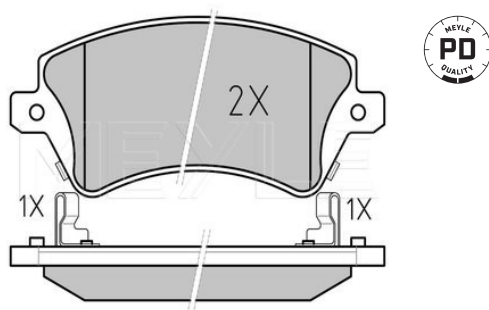

Brake pad set

025 237 6617/PD | MBP0804PD

Notes

Quality	with acoustic wear warning
Thickness [mm]	PREMIUM
Height [mm]	17.7
Width [mm]	57.1
Number of wear indicators [per axle]	131.4
Brake System	2
	TRW
	with anti-squeak plate
	Front Axle