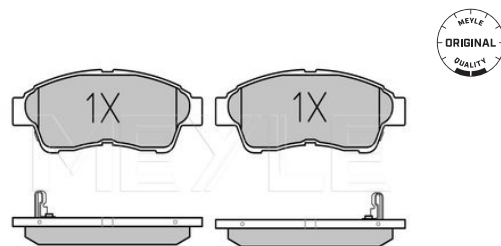

Application info

Celica [ZZT23] [08/99-09/05]

Corolla [E12] [03/01-07/07]

**Brake pad set**
**025 216 0117/W | MBP0160**
**Notes**

Thickness [mm]	with acoustic wear warning 17.6
Height [mm]	52.8
Width [mm]	133.2
Number of wear indicators [per axle]	2
Brake System	Akebono with anti-squeak plate Front Axle