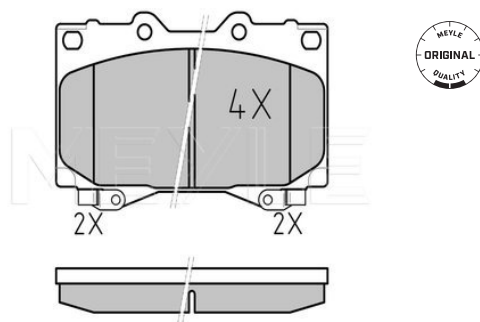

Brake pad set

025 208 7015 | MBP0042

Application info

Camry (V10) [01/83-09/97]
Camry (V2) [10/86-06/91]
Carina (T15) [08/83-05/88]
Carina (T17) [12/87-06/92]
Celica (ST16) [04/86-08/89]
Celica (T16) [08/85-08/89]
Celica (T18) [10/89-11/93]
Corolla (E10) [05/92-04/97]

Corolla (E11) [04/97-06/02]
Corolla (E8) [05/83-06/89]
Corolla (E9) [05/87-06/93]
MR 2 (W1) [11/84-06/90]
Paseo [08/95-04/00]
Starlet (EP91) [04/96-03/99]
Starlet (P8) [12/89-03/96]
Tercel II, III [03/79-01/88]

Brake pad set

025 235 2415/W | MBP0372

Notes

Thickness [mm]
Height [mm]
Width [mm]
Number of wear indicators [per axle]
Brake System

with acoustic wear warning
17.3
78
119.6
4
Sumitomo
with anti-squeak plate
Front Axle

References

04465-60120	04465-60220
04465-60150	04465-60230
04465-60151	04465-60240
04465-60160	04465-60250
04465-60170	04465-YZZCM
04465-60190	

Application info

Land Cruiser (J10) [01/98-07/08]

Land Cruiser (J15) [01/10--]

Brake pad set

025 216 8017 | MBP1645

Notes

Thickness [mm]
Height [mm]
Width [mm]
Number of wear indicators [per axle]
Brake System

with acoustic wear warning
17
68
119.2
2
SUMITOMO
with anti-squeak plate
Front Axle

References

0446504030	044650K060
0446504050	044650K070
0446504060	044650K140
044650J140	04465YZZQ5
044650K020