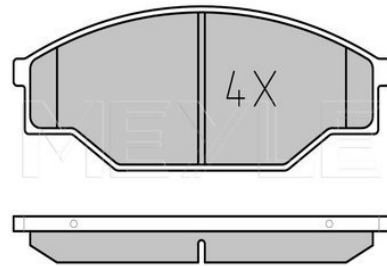

Brake pad set

025 211 5815 | MBP0086

Notes

	not prepared for wear indicator
Thickness [mm]	15.6
Height [mm]	55.5
Width [mm]	140
Brake System	Akebono with anti-squeak plate Front Axle