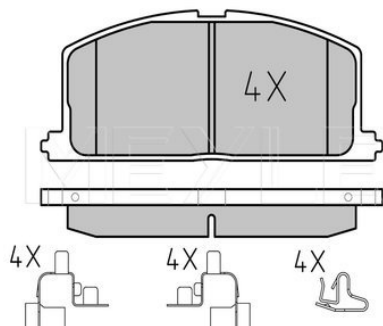

**Application info**

Land Cruiser [J20] [08/07--]

025 208 7015 | MBP0042

Brake pad set

Notes

Thickness [mm]	15
Height [mm]	47.4
Width [mm]	119.6
Number of wear indicators [per axle]	4
Brake System	Akebono with anti-squeak plate Front Axle