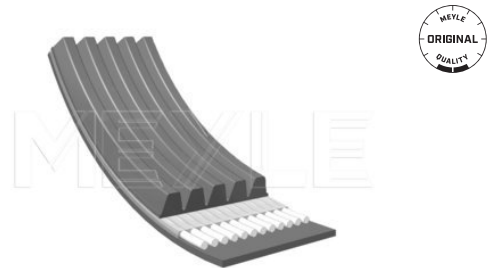

References

99365-00930 99365-A0930
99365-50920 99365-C0930
99365-50930