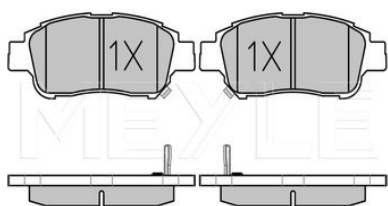

025 233 4816/W | MBP0327

Brake pad set

Notes

Thickness [mm]
Height [mm]
Width [mm]
Number of wear indicators [per axle]
Brake System

with acoustic wear warning
16.5
46.9
112.4
2
Akebono
with anti-squeak plate
Front Axle

References

04465-52040
04465-52070
04465-52130

04465-52140
04465-59010
04465-59020

Application info

Yaris I [04/99-09/05]

Yaris II [08/05--]