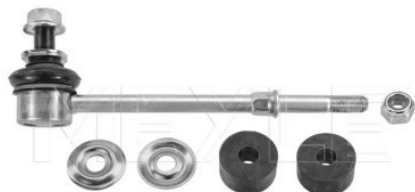

30-16 060 0031 | MSL0251

Stabilizer link

Notes

Thread Measurement 2
Thread Measurement 1
Length [mm]

Coupling Rod
M10x1,25
M12x1,25
192
Front Axle Right
Front Axle Left

References

48820-34020
48820-35030

48820-AD010