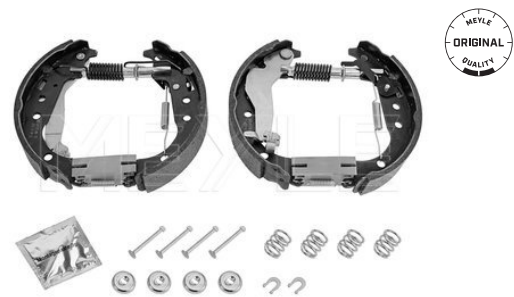

References

04495-52020
04495-52040

04495-59020

Application info

Yaris I [04/99-09/05]

Brake shoe kit

30-14 533 0018 | MBS0086

Notes

Diameter [mm] 228.6
Width [mm] 40
Rear Axle