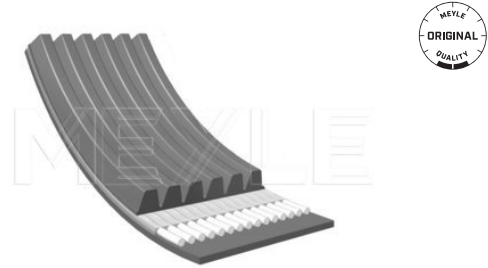

V-ribbed belt

050 006 1240 | MRB0385

Notes

Number of Ribs 6
Length [mm] 1240

References

90916-02650

Application info

Auris I [10/06-04/13]

V-ribbed belt

050 006 0925 | MRB0330

Notes

Number of Ribs 6
Length [mm] 925