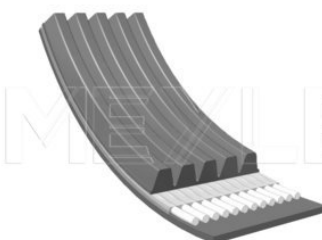

### V-ribbed belt

**050 005 0880 | MRB0196**

**Notes**

Number of Ribs 5  
Length [mm] 880

**References**

90916-02186 99365-20880  
91850-08804 99365-50880  
99365-00880 99365-70880

**Application info**

Corolla [E10] [05/92-04/97]  
Corolla [E11] [04/97-06/02]