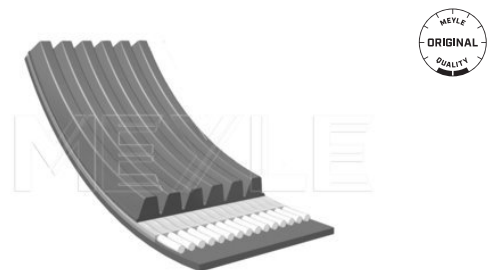

References

90916-02664 90916-W2033
90916-W2018 99366-K1230

Application info

Auris I (10/06-04/13)
Auris II (10/12--)
Avensis (T27) (02/09--)
Prius III (04/09--)

RAV 4 III (11/05--)
RAV 4 IV (12/12--)
Verso (AUR2, ZGR2) (04/09--)

V-ribbed belt

050 006 0880 | MRB0323

Notes

Number of Ribs 6
Length [mm] 880