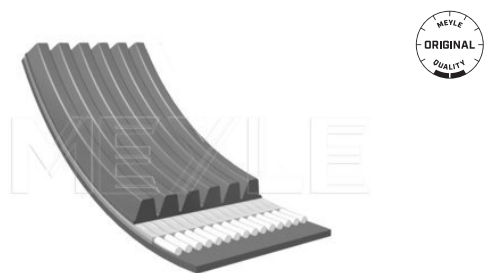

**Application info**

Auris I [10/06-04/13]  
Corolla [E12] [03/01-07/07]

Yaris II [08/05--]

**V-ribbed belt**

**050 006 1120 | MRB0363**

**Notes**

Number of Ribs 6  
Length [mm] 1120

**Application info**