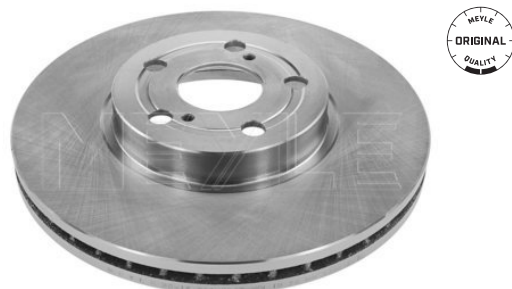

Brake disc

30-15 521 0069 | MBD0532

Notes

Wheel Bolt Bore Ø [mm]	14.5
	Vented
Centering Diameter [mm]	55
Minimum thickness [mm]	24
Outer diameter [mm]	277
Height [mm]	49.5
Bolt Hole Circle Ø [mm]	100
Brake Disc Thickness [mm]	26
Required quantity	2
Number of Holes	5
	Front Axle

References

43512-05040

Application info

Avensis (T25) (04/03-11/08)

Brake disc

30-15 521 0068 | MBD0531

Notes

Wheel Bolt Bore Ø [mm]	14.5
	Vented
Centering Diameter [mm]	55
Minimum thickness [mm]	24
Outer diameter [mm]	295
Height [mm]	49.2
Bolt Hole Circle Ø [mm]	100
Brake Disc Thickness [mm]	26
Required quantity	2
Number of Holes	5
	Front Axle