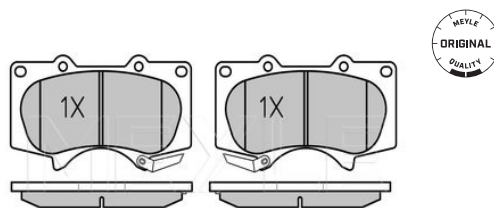

Brake pad set

025 240 2417/PD | MBP1592PD

Application info

Hilux [KUN] [02/05-09/06]

Land Cruiser [J12] [09/02-02/10]

Brake pad set

025 240 2417/W | MBP0505

Notes

Thickness [mm]	with acoustic wear warning
Height [mm]	17
Width [mm]	77.1
Number of wear indicators [per axle]	134.6
Brake System	2
	Sumitomo
	with anti-squeak plate
	Front Axle