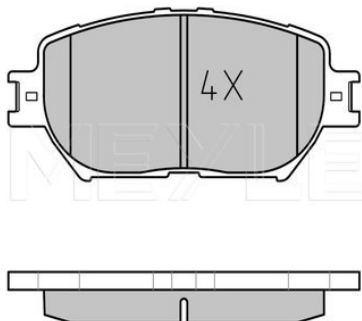

025 239 2817 | MBP0478

Brake pad set

Notes

Thickness [mm] 17
Height [mm] 58.3
Width [mm] 131.6
Brake System Akebono
with anti-squeak plate
Front Axle

References

04465-33240 04465-33340
04465-33250 04465-44140
04465-33260

Application info

Camry [V30] [08/01-11/06]