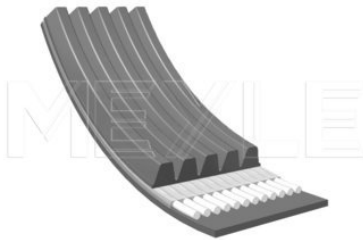

050 005 1195 | MRB0247

V-ribbed belt

Notes

Number of Ribs 5
Length [mm] 1195

References

90916-02203	99365-51210
99365-21210	

Application info

Corolla [E10] [05/92-04/97]
Corolla [E11] [04/97-06/02]
Corolla [E12] [03/01-07/07]

RAV 4 II [06/00-11/05]
Yaris I [04/99-09/05]