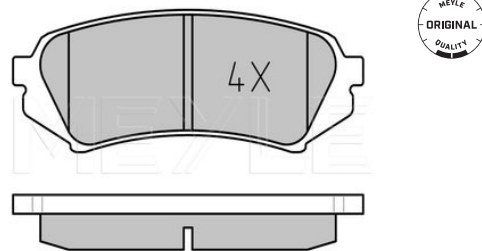

Brake pad set

025 235 3917 | MBP0376

Notes

not prepared for wear indicator

Thickness [mm] 17.5
Height [mm] 45.1
Width [mm] 123.1
Brake System Sumitomo
with anti-squeak plate
Rear Axle

References

04466-60030   04466-60110
04466-60070

Application info

Land Cruiser (J10) [01/98-07/08]

Brake pad set

025 246 5317 | MBP0647

Notes

not prepared for wear indicator

Thickness [mm] 17.9
Height [mm] 44.6
Width [mm] 116.3
Brake System Advics
with anti-squeak plate
Rear Axle