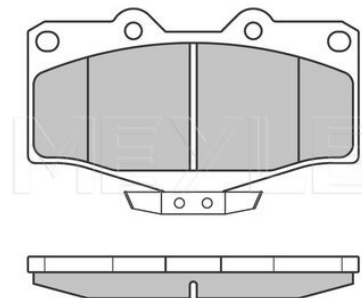

Notes

	with acoustic wear warning
Thickness [mm]	15
Height 2 [mm]	73.5
Height 1 [mm]	64.5
Width [mm]	119.2
Number of wear indicators [per axle]	4
Brake System	Sumitomo with anti-squeak plate Front Axle