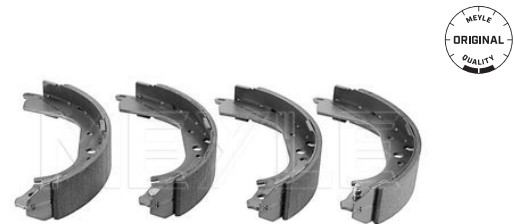

References

04495-26050	04497-26070
04495-26051	04497-26071
04495-26060	04497-26090
04495-26061	47620-26070
04495-26100	47630-26020
04495-34010	47630-26040
04495-35150	47640-26020
04495-35151	47640-26040
04495-35230