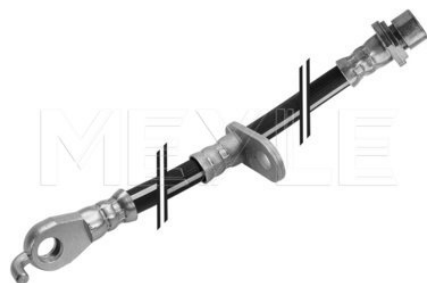

30-14 525 0010 | MBH0300

Brake hose

Notes

Inner thread [mm]	M10x1
Connector type	Banjo fitting
Length [mm]	560
Required quantity	1
	Left
	Front Axle

References

90947-02C32	90947-02D77

Counterpart

30-14 525 0011 | MBH0301

Application info

Yaris I [04/99-09/05]

Yaris II [08/05--]