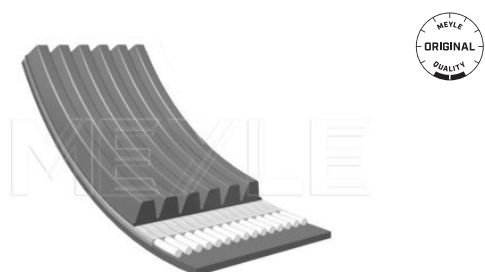

Carina [T15] [08/83-05/88]

**V-ribbed belt**

**050 006 1735 | MRB0457**

**Notes**

Number of Ribs 6  
Length [mm] 1735

**References**

9008091199 90916W2004  
9091602559

**Application info**