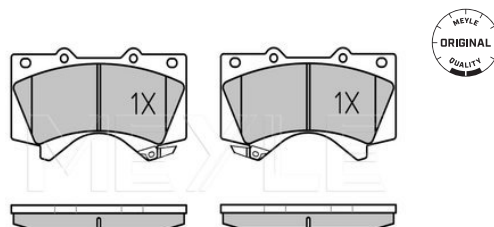

Notes

Thickness [mm]	with acoustic wear warning
Height [mm]	18.5
Width [mm]	83.3
Number of wear indicators [per axle]	143.7
Brake System	2
	Advics
	with anti-squeak plate
	Front Axle