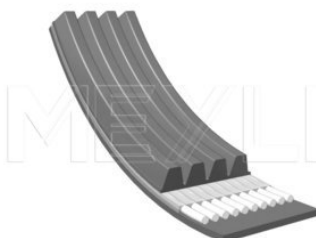

050 004 0920 | MRB0104

V-ribbed belt

Notes

Number of Ribs 4
Length [mm] 920

References

90916-02221 99364-00920
90916-02348 99364-20920
90916-02499 99364-90920