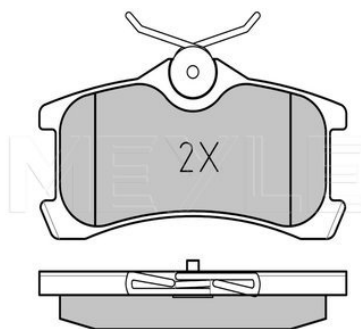

025 216 8017 | MBP1645

Brake pad set

Application info

Hilux [KUN] [02/05-09/06]

025 240 1314/W | MBP0503

Brake pad set

Notes

Thickness [mm]	with acoustic wear warning
Height [mm]	14.9
Width [mm]	46
Number of wear indicators [per axle]	87
Brake System	2
	TRW
	with anti-squeak plate
	Rear Axle

References

04466-02010	04466-20130
04466-02060	

Application info

Avensis [T22] [09/97-02/03]