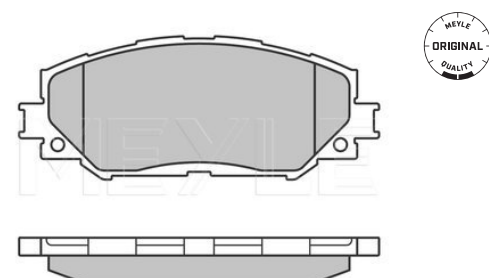

Notes

	not prepared for wear indicator
Thickness [mm]	17.5
Height [mm]	55.7
Width [mm]	140
Brake System	Akebono
	with anti-squeak plate
	Front Axle