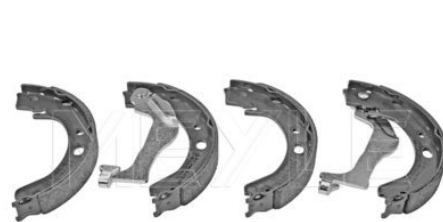

References

04495-02180

Application info

Corolla [E11] (04/97-06/02)

Corolla [E12] (03/01-07/07)

2