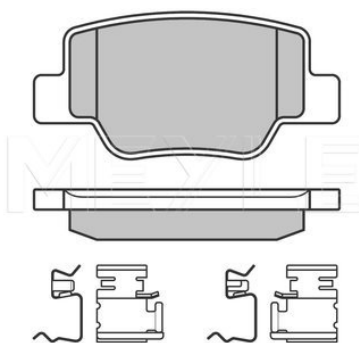

025 245 7415/W | MBP0631

Brake pad set

Application info

Yaris II (08/05--)

Yaris III (12/10--)

025 249 2616/W | MBP0680

Brake pad set

Notes

Thickness/Strength 2 [mm]
Thickness/Strength 1 [mm]
Height [mm]
Width [mm]
Number of wear indicators [per axle]
Brake System

with acoustic wear warning
16.9
16.5
48.9
101.8
2
Bosch
with bracket
with anti-squeak plate
Rear Axle

References

04466-0F010

Application info

Verso (AUR2, ZGR2) (04/09--)