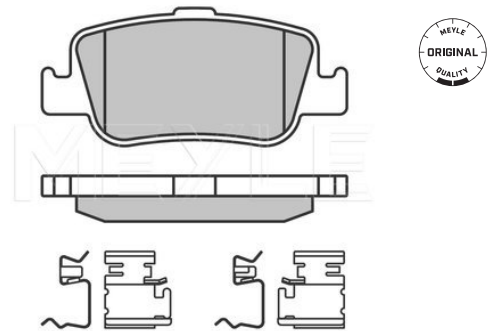

References

04466-02180	04466-02182
04466-02181	

Application info

Auris I [10/06-04/13]
Auris II [10/12--]

Corolla [E14, E15] [09/06--]
Corolla [E170] [06/13--]

2