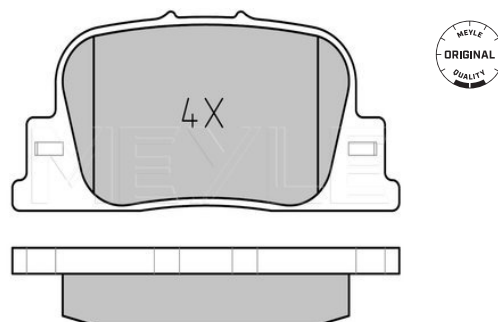

Notes

Thickness [mm]	15
Height [mm]	38.6
Width [mm]	83
Brake System	Akebono with anti-squeak plate Rear Axle