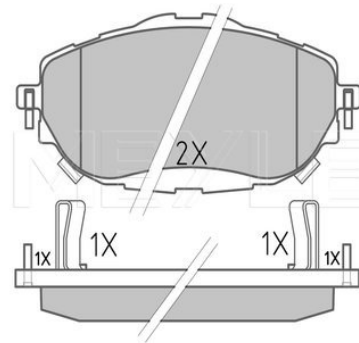

References

04465-02390

Application info

Auris II [10/12--]
Corolla [E14, E15] [09/06--]

Corolla [E170] [06/13--]