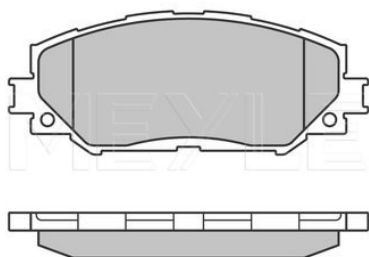

025 243 3617 | MBP0574

Brake pad set

Application info

Auris I [10/06-04/13]
Corolla [E12] [03/01-07/07]
Corolla [E14, E15] [09/06--]
Corolla [E170] [06/13--]

RAV 4 III [11/05--]
Urban Cruiser [NCP11] [07/07--]
Verso S [NCP12, NSP12] [11/10--]
Yaris III [12/10--]

025 243 3617/PD | MBP0574PD

Brake pad set

Notes

Thickness [mm]
Height [mm]
Width [mm]
Brake System

not prepared for wear indicator
17.5
55.7
140
Akebono
with anti-squeak plate
Front Axle

References

04465-02220
04465-12610

04465-42160

Application info

Auris I [10/06-04/13]
Corolla [E12] [03/01-07/07]
Corolla [E14, E15] [09/06--]
Corolla [E170] [06/13--]

RAV 4 III [11/05--]
Urban Cruiser [NCP11] [07/07--]
Verso S [NCP12, NSP12] [11/10--]
Yaris III [12/10--]