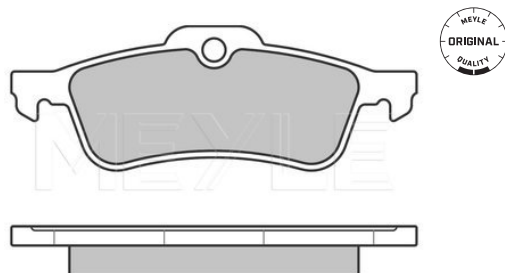

References

04466-00010