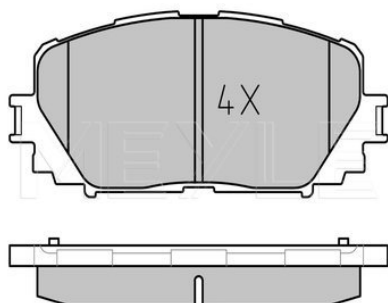

025 247 0817 | MBP0658

Brake pad set

Notes

Thickness [mm]
Height [mm]
Width [mm]
Brake System

not prepared for wear indicator
17.6
54.3
122.7
Advics
with anti-squeak plate
Front Axle

References

04465-52240
04465-52270

04465-52310

Application info

Yaris II [08/05--]

Yaris III [12/10--]