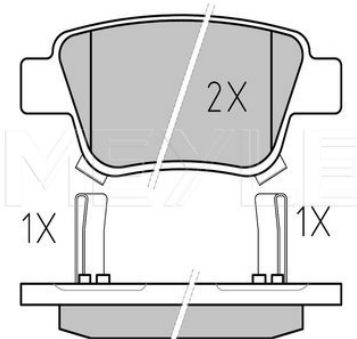

025 236 2016/PD | MBP1586PD

Brake pad set

Notes

Thickness [mm]	16.3
Height [mm]	46
Width [mm]	102.04
Number of wear indicators [per axle]	2
Brake System	Bosch with anti-squeak plate Rear Axle

References

04466-05010	04466-05020

Application info

Avensis [T25] [04/03-11/08]

Corolla Verso [03/04-03/09]