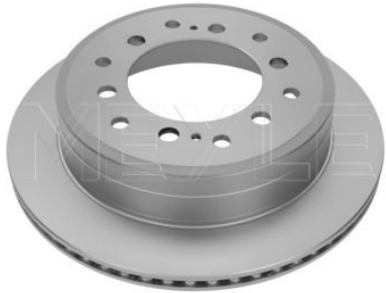

**References**

42431-52150

**Application info**

Urban Cruiser [NCP11] [07/07--]

**30-15 523 0109/PD | MBD1876PD**

**Brake disc**

**Notes**

Wheel Bolt Bore Ø [mm]	14.5
	Zink flake coated
	Vented
Centering Diameter [mm]	106
Minimum thickness [mm]	16
Outer diameter [mm]	312
Height [mm]	68
Bolt Hole Circle Ø [mm]	139.7
Brake Disc Thickness [mm]	18
Required quantity	2
Number of Holes	6
	Rear Axle