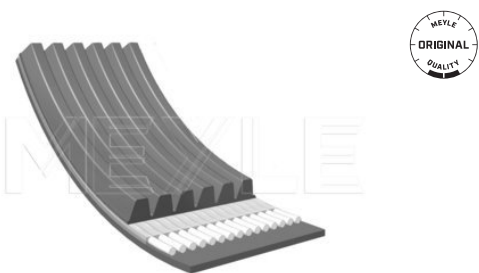

### V-ribbed belt

**050 006 0884 | MRB0324**

**Notes**

Number of Ribs 6  
Length [mm] 884

**References**

90366-00870

**Application info**

Land Cruiser [J12] [09/02-02/10]