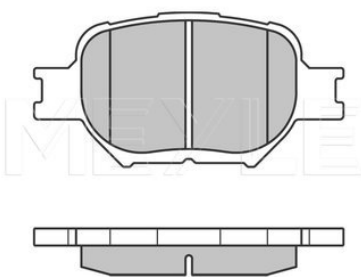

025 235 2617 | MBP0373

Brake pad set

Notes

Thickness [mm] 17.5
Height [mm] 58.6
Width [mm] 118
Brake System Akebono
with anti-squeak plate
Front Axle

References

04465-13030 04465-2B010
04465-20500 04465-2B030
04465-20540 04465-2B040
04465-20570

Application info

Celica [ZZT23] [08/99-09/05]

Corolla [E12] [03/01-07/07]