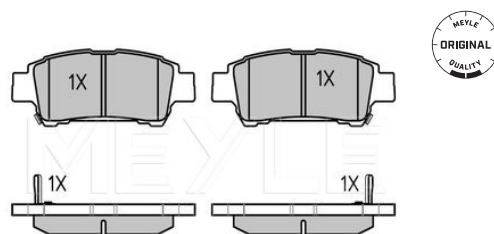

Brake pad set

025 236 4616/W | MBP0409

Notes

Thickness [mm]	16.5
Height [mm]	43
Width [mm]	112.5
Number of wear indicators [per axle]	2
Brake System	Akebono with anti-squeak plate Rear Axle