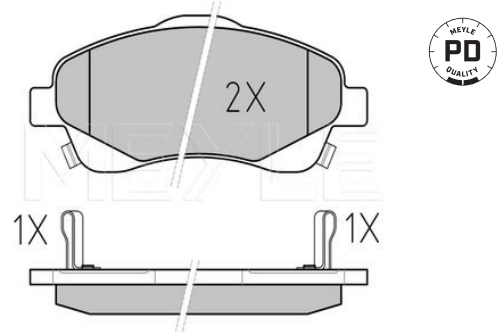

Brake pad set

025 237 6819/PD | MBP1588PD

Notes

Thickness [mm]	with acoustic wear warning
Height [mm]	18.6
Width [mm]	63.1
Number of wear indicators [per axle]	150.9
Brake System	2
	Bosch
	with anti-squeak plate
	Front Axle

References

04465-05130	04465-05170
04465-05131	04465-05210
04465-05140	04465-05220
04465-05150	04465-05221