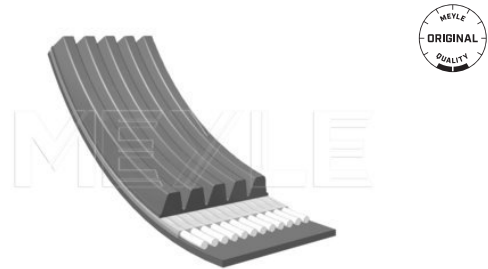

V-ribbed belt

050 005 0825 | MRB0187

Application info

Celica (TA4, TA6) (08/77-12/85)
Corolla (E8) (05/83-06/89)

Corolla (E9) (05/87-06/93)
MR 2 (W1) (11/84-06/90)

V-ribbed belt

050 005 0830 | MRB0188

Notes

Number of Ribs 5
Length [mm] 830

References

99365-00830 99365-50830