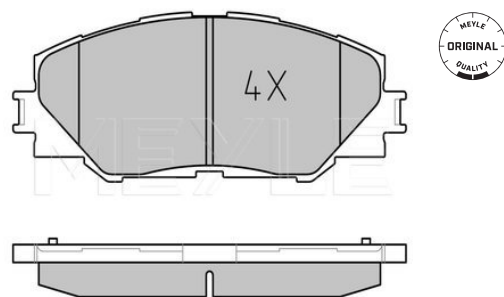

References

04465-42140   04465-42150

Application info

Auris I [10/06-04/13]

RAV 4 III [11/05--]

Brake pad set

025 238 3617 | MBP0456

Notes

Thickness [mm] 17
Height [mm] 59.6
Width [mm] 123.1
Brake System Akebono
with anti-squeak plate
Front Axle