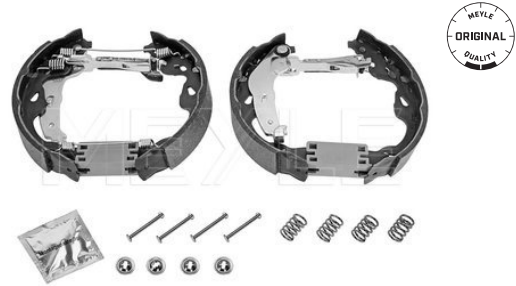

Brake shoe kit

11-14 533 0018 | MBS0013

Application info

Aygo (07/05-08/10)
Aygo II (05/14--)

Yaris I (04/99-09/05)

Brake shoe kit

11-14 533 0018/K | MBS0266

Notes

Diameter [mm]
Width [mm]
Brake System

without wheel brake cylinder
with spring
with lever
Pre-assembled
200
32
Bosch
Rear Axle

References

04495-00020
04495-0H010

53200-62J01
53200-62J02

Application info

Aygo (07/05-08/10)
Aygo II (05/14--)

Yaris I (04/99-09/05)

Brake shoe set, parking brake

30-14 533 0015 | MPB0027

Notes

Diameter [mm]
Width [mm]

without spring
with lever
180
22
Rear Axle