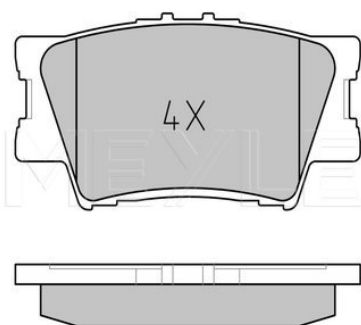

025 236 5614/W | MBP0411

Brake pad set

Application info

RAV 4 II [06/00-11/05]

025 243 3815 | MBP0576

Brake pad set

Notes

Thickness [mm]
Height [mm]
Width [mm]
Brake System

not prepared for wear indicator
excl. wear warning contact
15.5
49.2
96.6
Akebono
with anti-squeak plate
Rear Axle

References

04466-33160
04466-42060

04466-YZZE8

Application info

Camry [XV40] [01/06-09/11]
RAV 4 III [11/05--]

RAV 4 IV [12/12--]