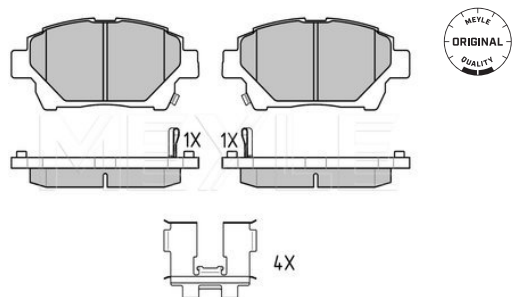

Notes

Thickness [mm] 16.5
Height 2 [mm] 54.5
Height 1 [mm] 51.6
Width [mm] 116.3
Number of wear indicators [per axle] 2
Brake System Akebono
with anti-squeak plate
Front Axle