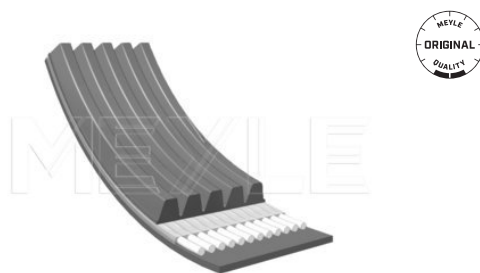

V-ribbed belt

050 005 1030 | MRB0221

Notes

Number of Ribs 5
Length [mm] 1030

Application info

Avensis [T22] [09/97-02/03]

Carina [T19] [04/92-09/97]

V-ribbed belt

050 005 1050 | MRB0225

Notes

Number of Ribs 5
Length [mm] 1050