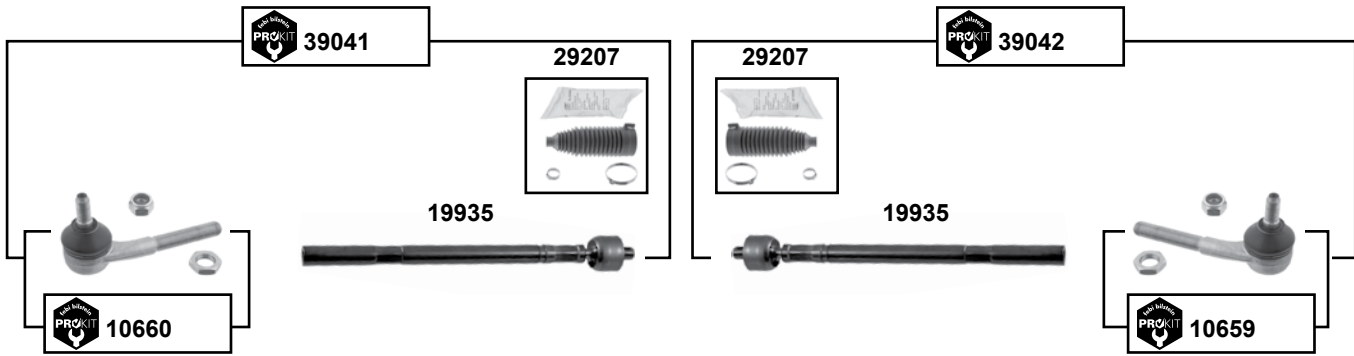

C4 I

(2004 → 2009)

Vorderachse / Front axle