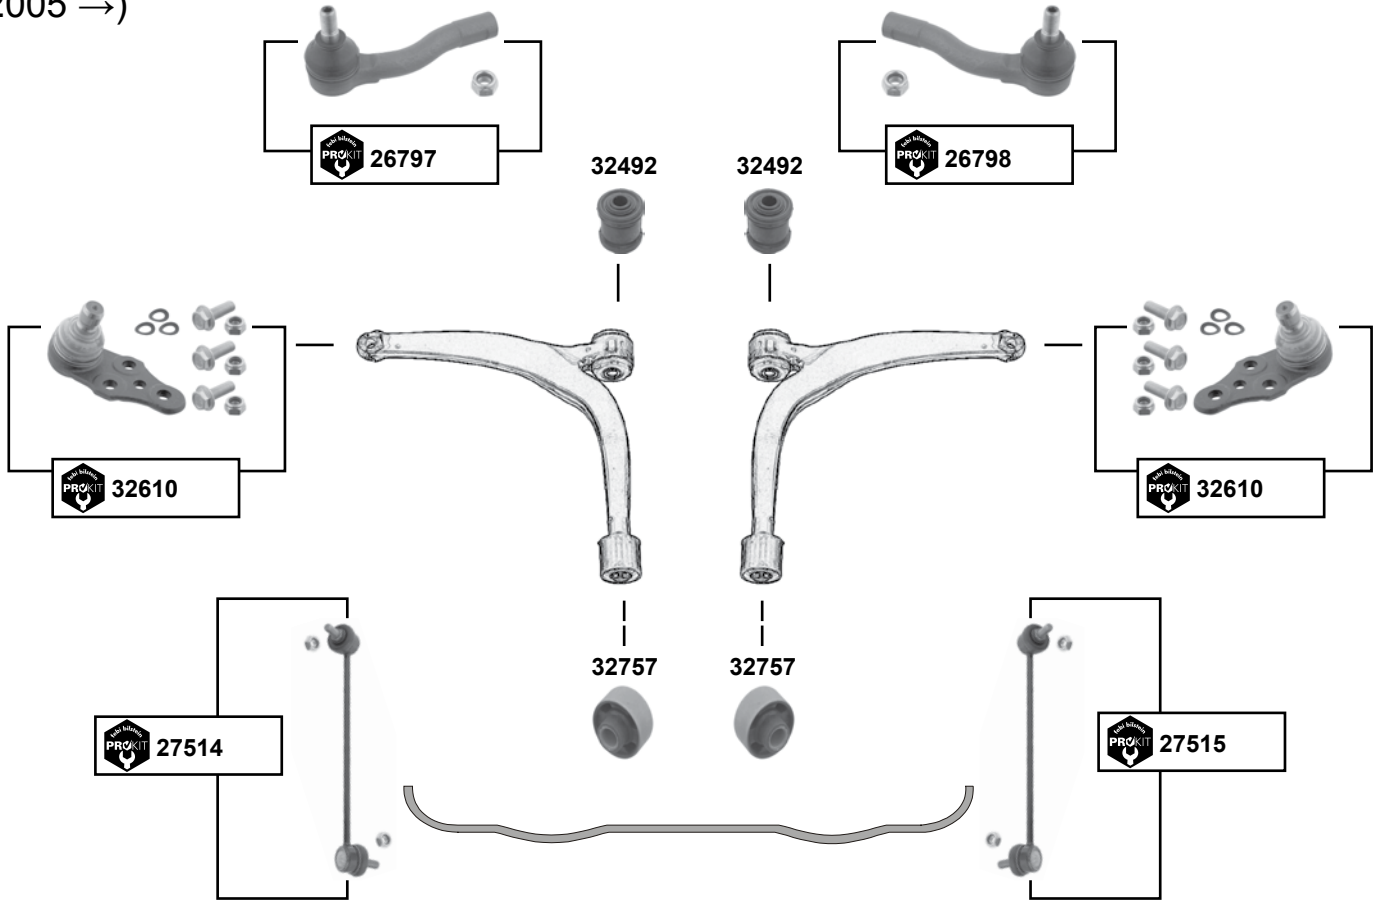

Lacetti

(2005 →)

Vorderachse / Front axle

Leganza

(1997 → 2004)