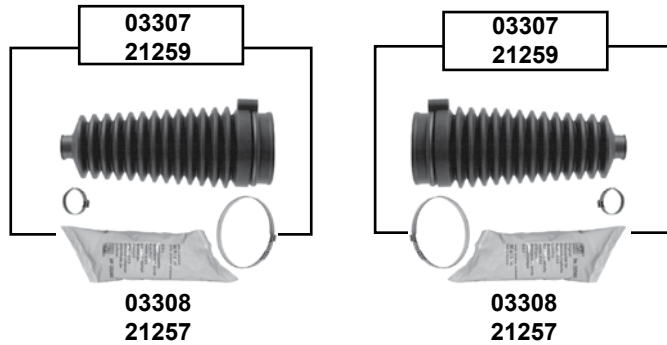

KA 97

(09/96 → 08/08)

Vorderachse / Front axle

18539