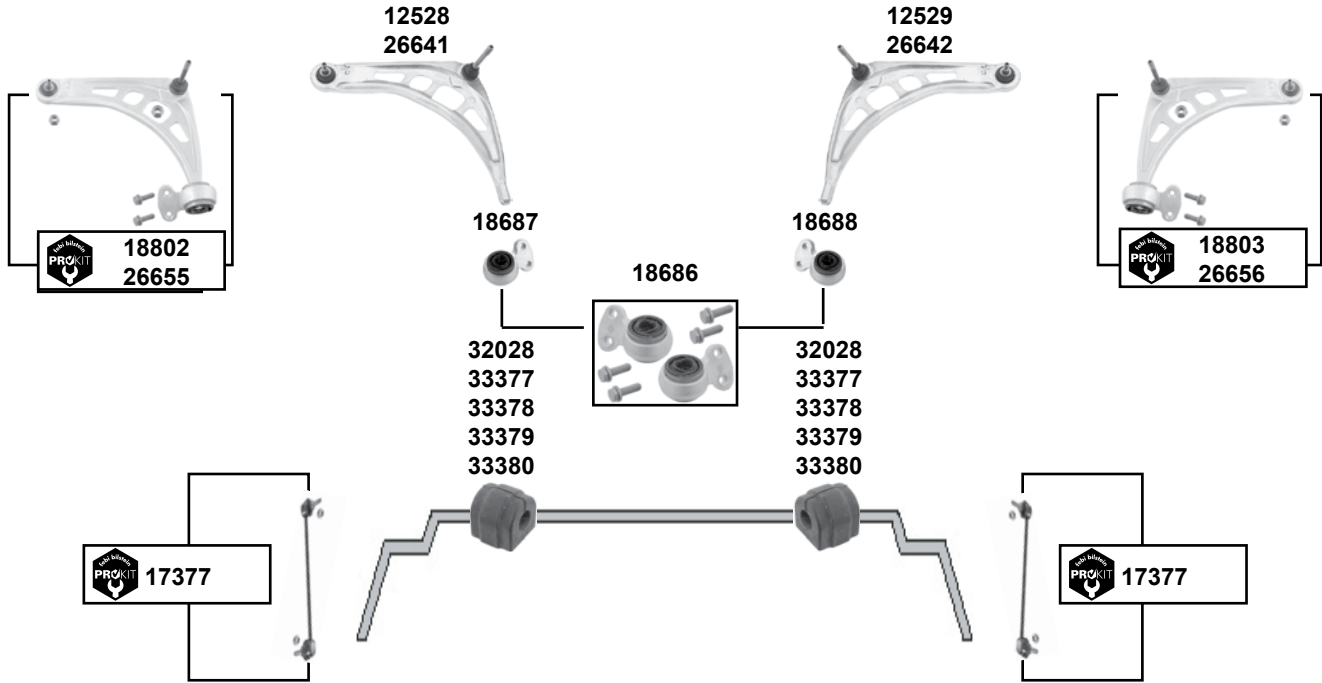

3'er (E46)

(1997 → 2005)

316 i → 330 i

(ex.) 325 xi / 330 xd / 330 xi

Vorderachse / Front axle