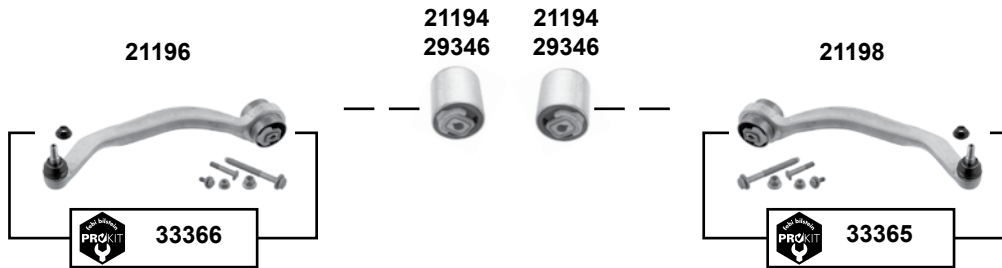

A4 / Quattro (8H) (2002 → 2009)

unten / lower

39754
39758

Vorderachse / Front axle