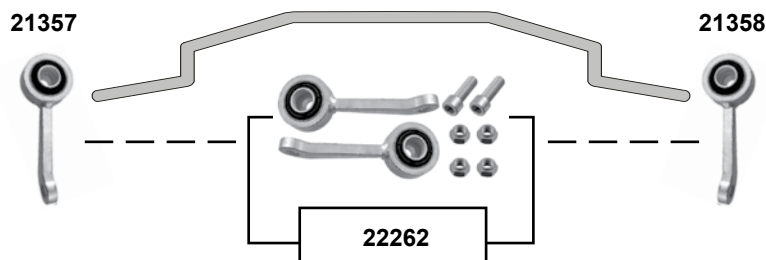

CLS (BM 219) (2004 → 2010)

Vorderachse / Front axle