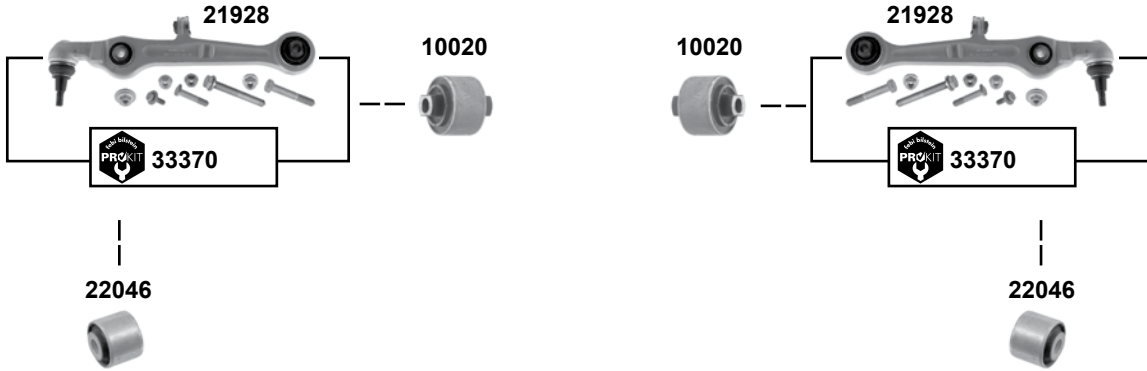

A4 / Quattro (8H) (2002 → 2009)

unten / lower

39754
39758

Vorderachse / Front axle