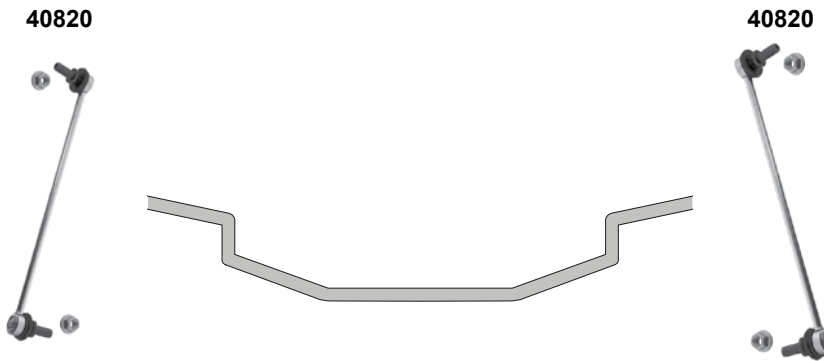

A-Klasse (BM 176)

(2012 →)

Vorderachse / Front axle

(1) (ch.) → J 052121, (ch.) → V 000000

(2) A 160 CDI, A 220 CDI
A 180/CDI, A 200/CDI, A 220 CDI, A 250 (ch.) J 052122 → , (ch.) V 000001 →
A 250 4 Matic, A 45 AMG/4 Matic (ch.) V 000001→

Ref. - No.

Part No.	Ref. - No.	Description	Quantity	Dimensions
40820	246 320 06 89 S1	Verbindungsstange / stabilizer link		M12 x 1,5
40966	246 333 01 00	Querlenkerlager / control arm mount		Ø | 14 A 70
40967	246 333 02 00	Querlenkerlager / control arm mount		Ø | 14 A 70
40971	246 333 01 14	Querlenkerlager / control arm mount		Ø | 20 A 60
43698	246 330 98 00	Montagesatz für Querlenker / mounting kit for control arm	(1)	
43699	246 330 99 00	Montagesatz für Querlenker / mounting kit for control arm	(2)	
44170	246 333 01 14 S2	Querlenkerlagersatz / control arm mounting kit	(1)