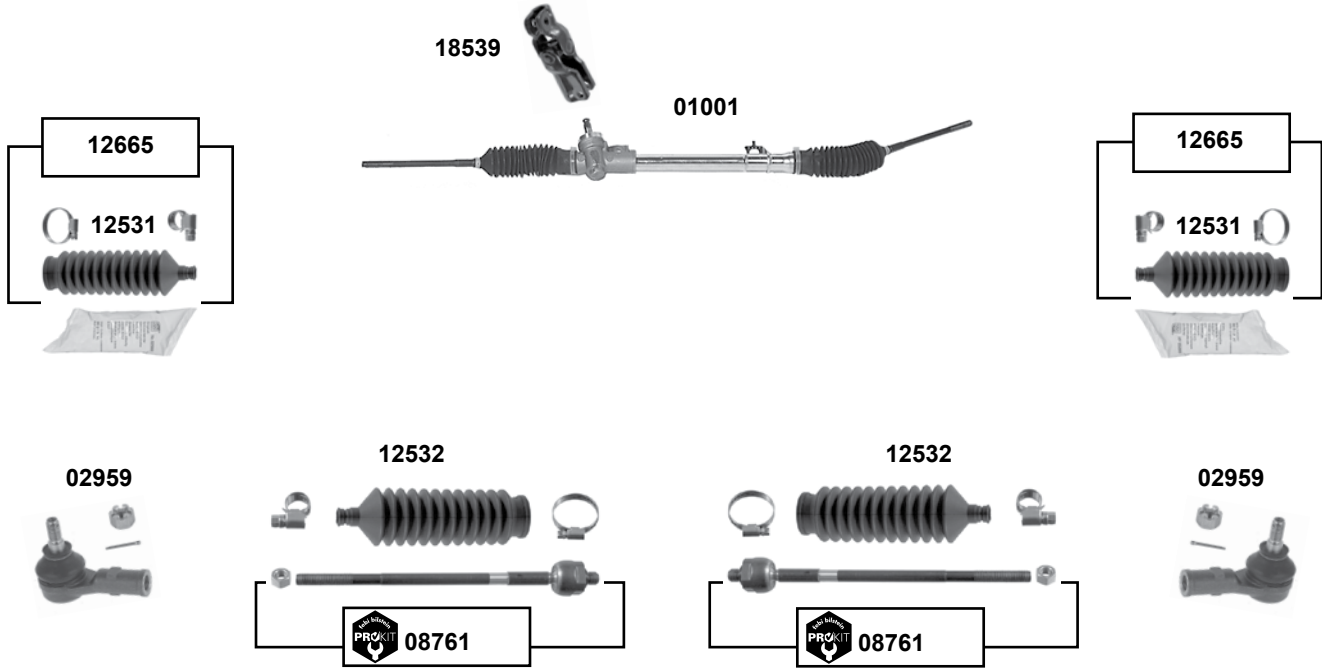

Fiesta 89

(01/89 → 01/94)

(ex.) RS Turbo / XR2 i

1.1 → 1.6 16V alle / all
1.8 16V / 1.8D → 03/92

Vorderachse / Front axle

1.8 16V / 1.8D 03/92 →