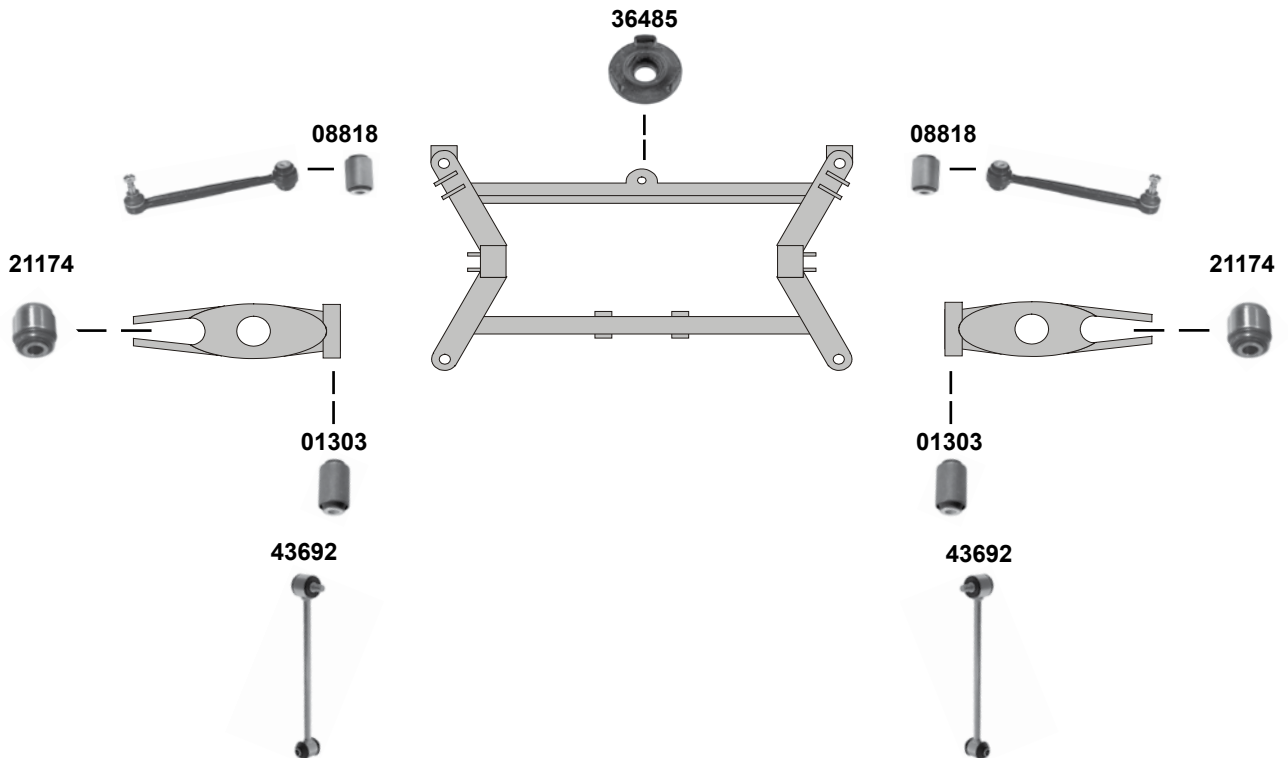

unten / lower

Hinterachse / Rear axle

(1) wahlweise / optional 221 352 01 27

(2) wahlweise / optional 124 352 43 65

Ref. - No.

01303	202 352 01 65
08818	201 352 88 65
12399	129 351 21 42
21174	204 352 00 27
36485	210 351 18 42
36486	210 351 19 42
43692	172 320 00 89

Querlenkerlager / control arm mount	
Querlenkerlager / control arm mount	(2)
Achsgehäuselager / axle house mounting	
Gelenk für Radlagergehäuse / joint for wheel bearing housing	(1)
Differentiallagerung / differential assembly mount	
Differentiallagerung / differential assembly mount	
Verbindungsstange / stabilizer link	

12x33x58
Ø A 65
Ø A 65