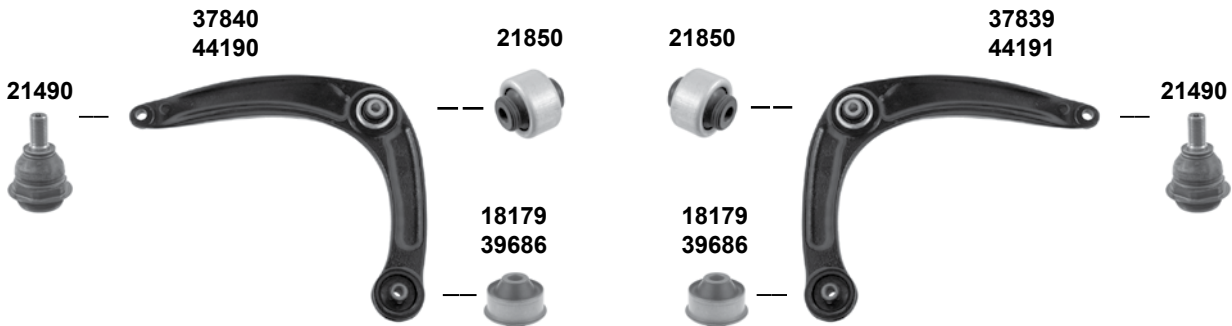

passend für / to fit

CITROËN

Car
Division

C4 II (B7) (2009 →)

Vorderachse / Front axle

C4 II (B7)
(2009 →)

- (1) (mot.) EP6C, DV6C / (mot.) DW10CETD (ex.) 19 Zoll / inch
- (2) (mot.) EP6CDTX / (mot.) DW10CETD4 19 Zoll / inch
- (3) (mot.) DW, EW, EP6CDT MD, EP6CDT M O 13244 →
- (4) Coupe: (mot.) EP6C, DV6C / (mot.) DW10CETD (ex.) 19 Zoll / inch
C4 II (B7) : alle / all