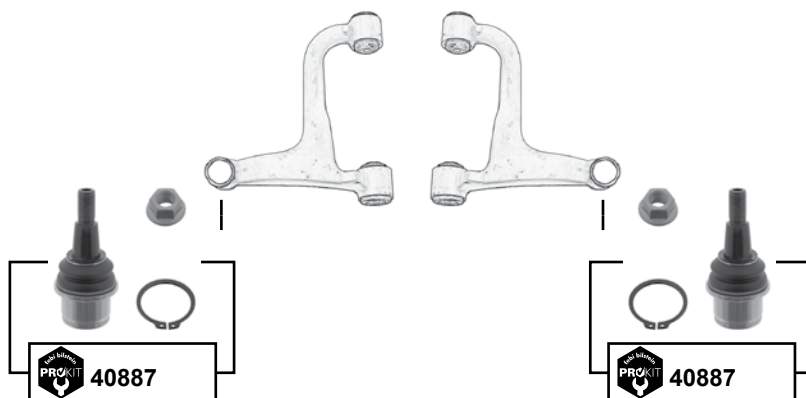

passend für / to fit

LAND ROVER

Car
Division

Discovery III (2004 → 2009)

oben / upper

unten / lower

Ref. - No.

40887 RBK500280
44687 RBK500170

ProKit Traggenlenk / ball joint
ProKit Traggenlenk / ball joint

M16 x 2
M 12 x 1,75