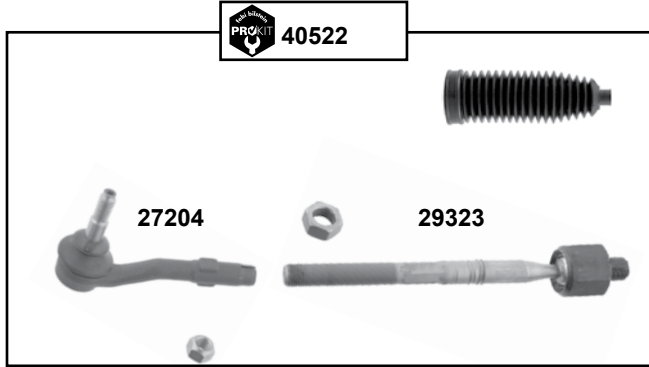

7'er (E65/E66) (2001 → 2008)

Vorderachse / Front axle