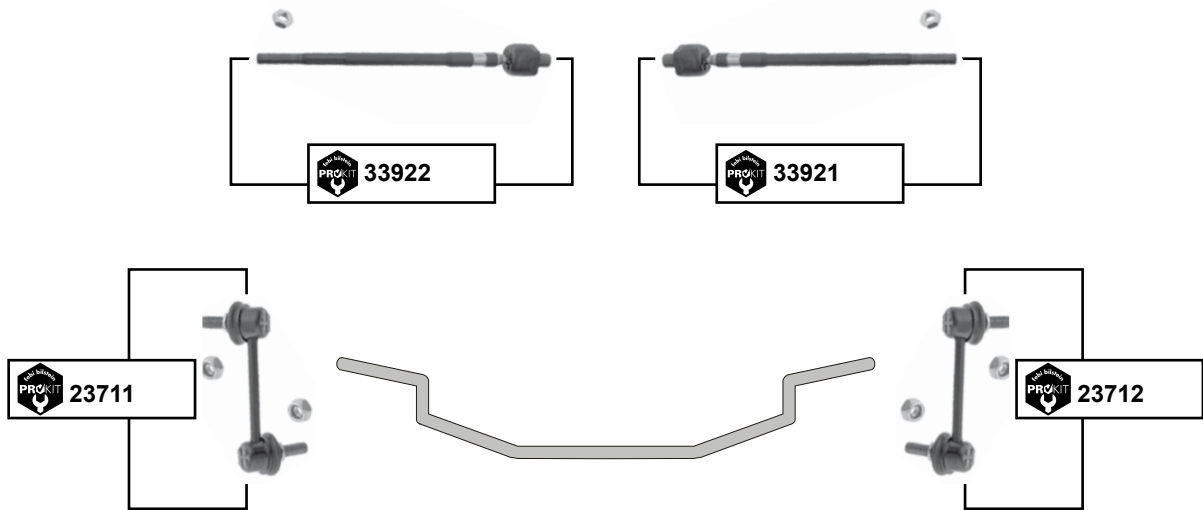

MX-5 (NB)
(1998 → 2005)

Vorderachse / Front axle

MX-5 (NC)
(2005 → 2008)