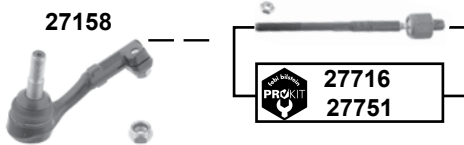

3'er (E92/LCI) (2005 → 2013) (ex.) Xi / Xd (4WD)M3

Vorderachse / Front axle