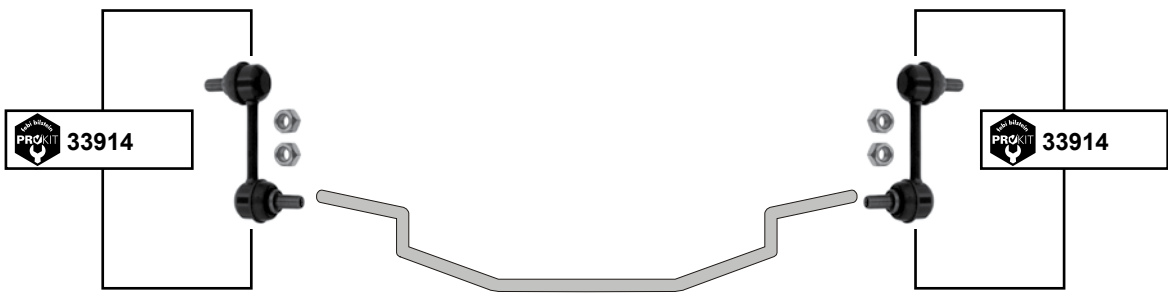

RX-8 (SE)
(2003 → 2008)

Hinterachse / Rear axle