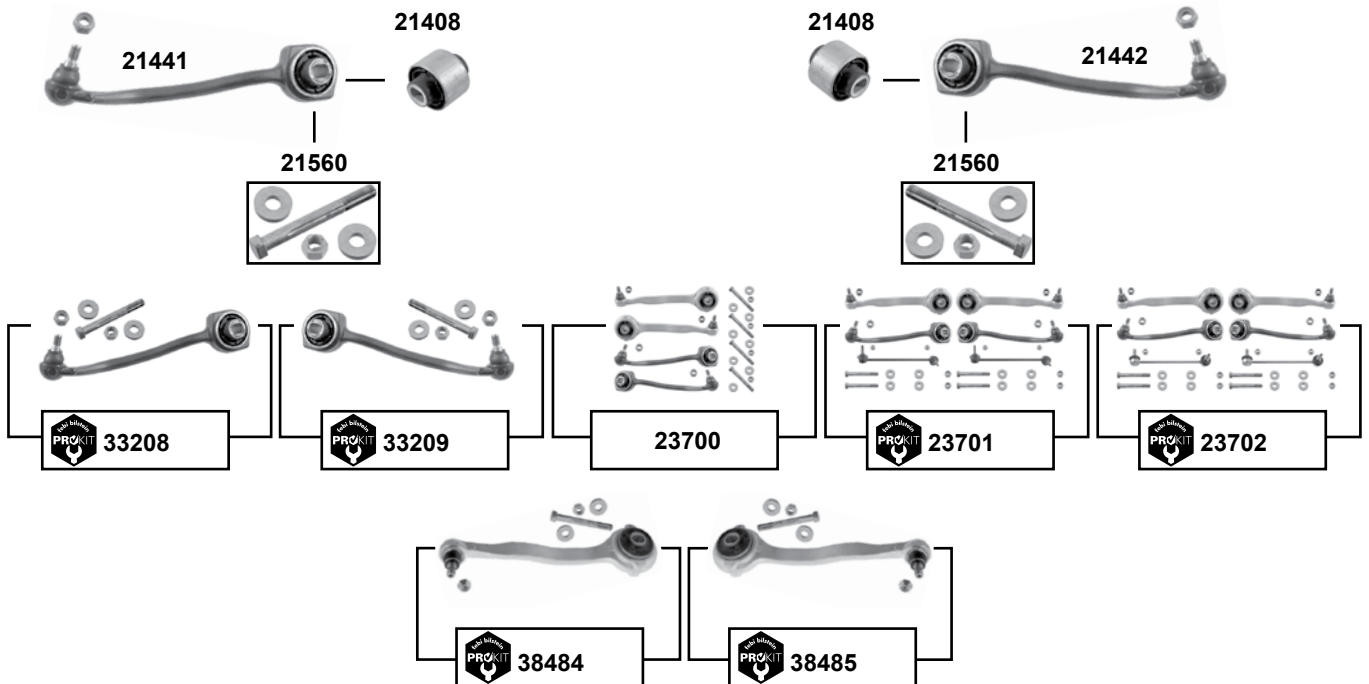

CLC (BM 203) (2008 →)

Vorderachse / Front axle