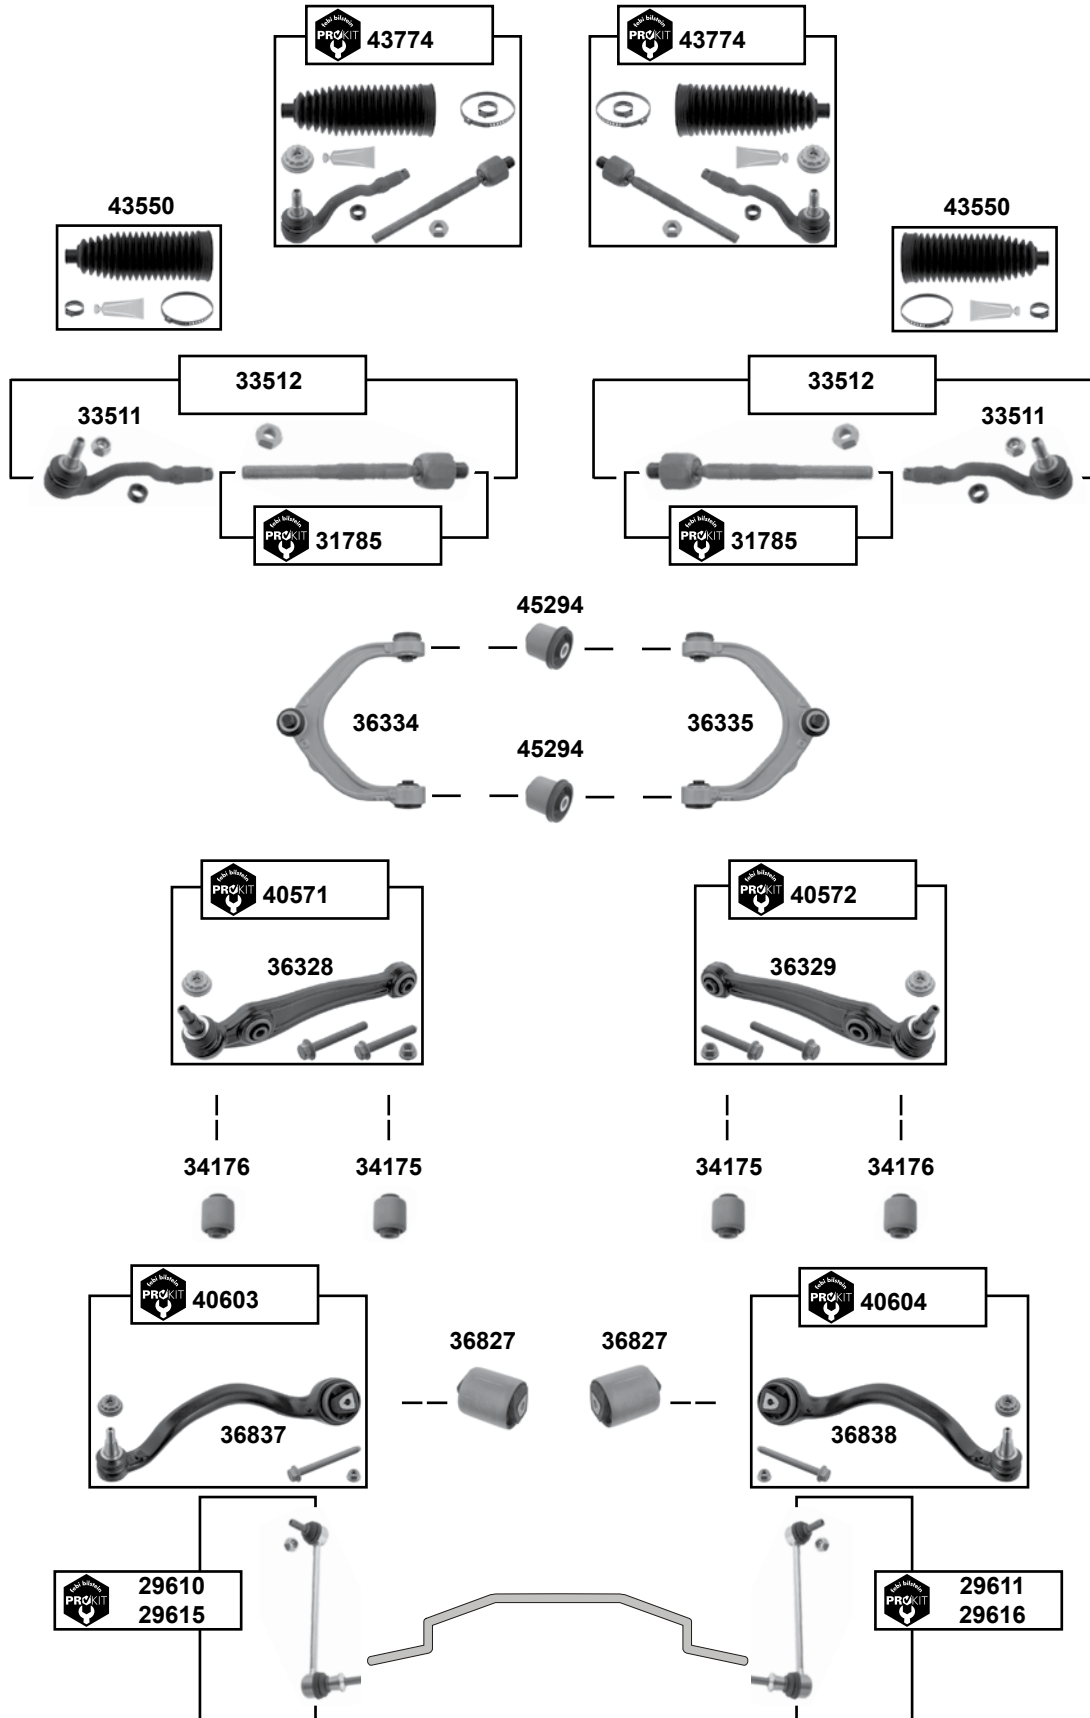

X5 II (E70/E70LCI) (2007 → 2013)

Vorderachse / Front axle