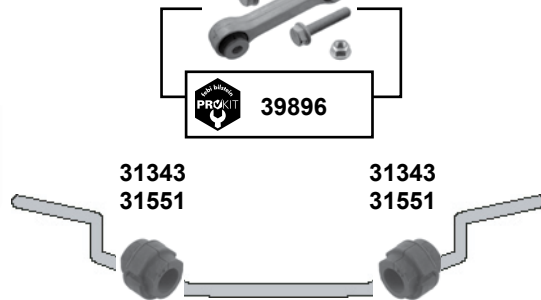

A7 Sportback (4G) (2010 →)

Vorderachse / Front axle