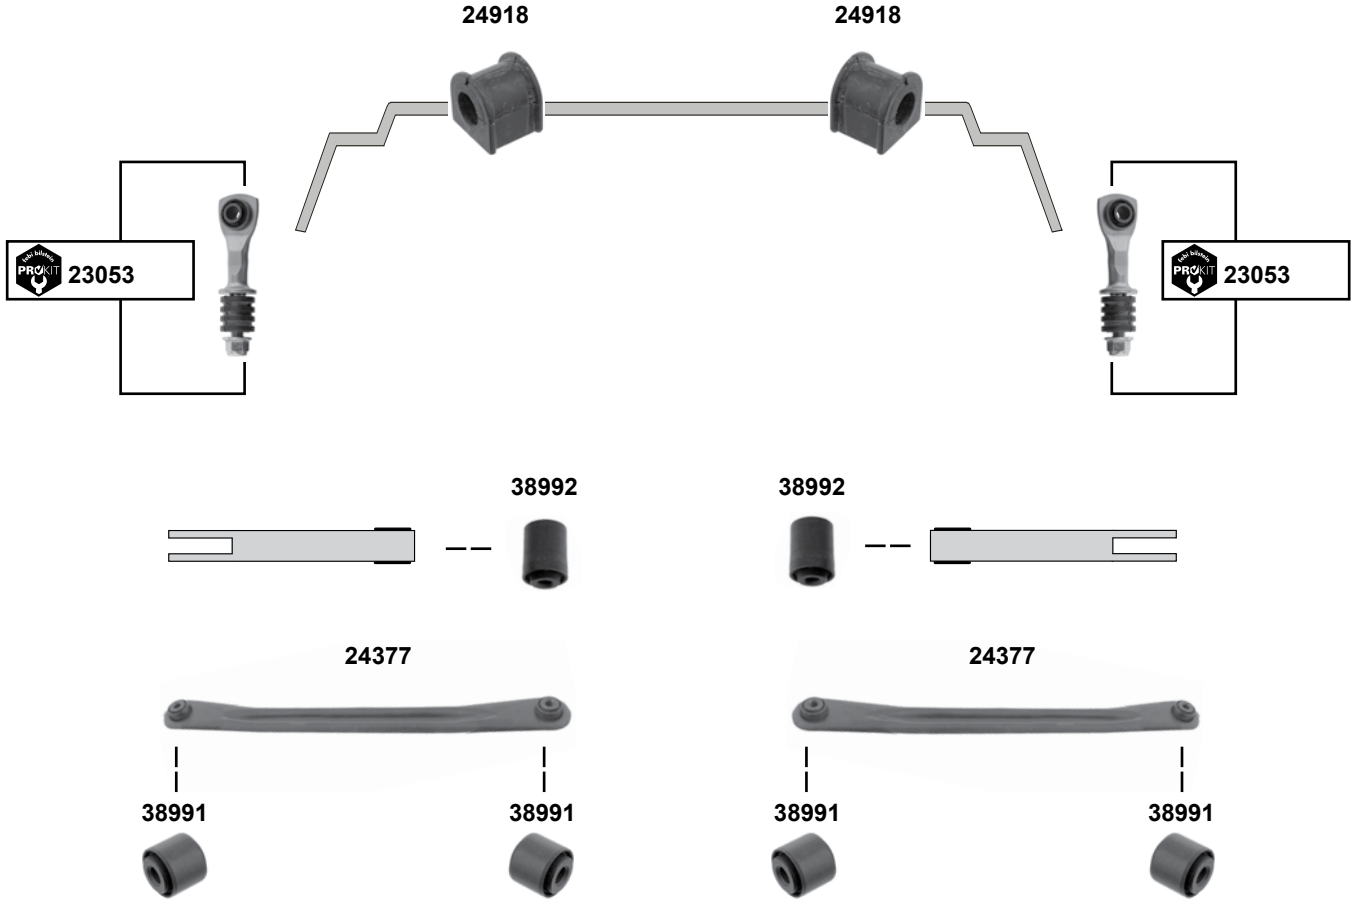

Cougar 99

(08/98 → 01/01)

Escort 95

(01/95 → 09/01)

4 WD