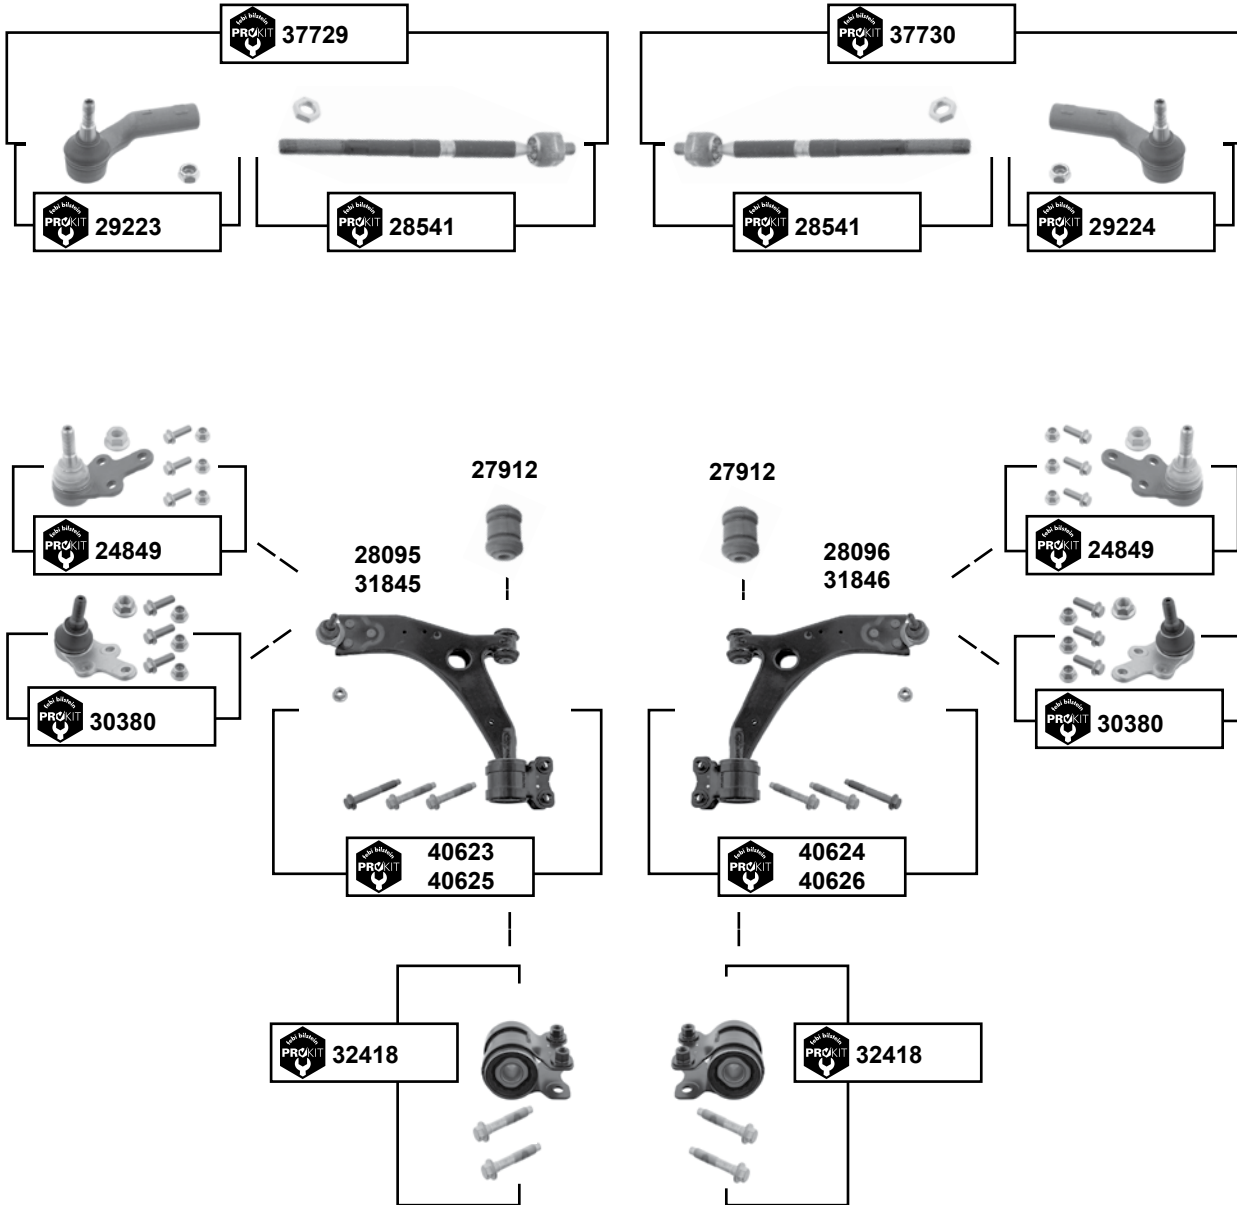

passend für / to fit

FORD

**Car
Division**

Focus 04

(07/04 → 11/07)

(ex.) ST/RS

Vorderachse / Front axle