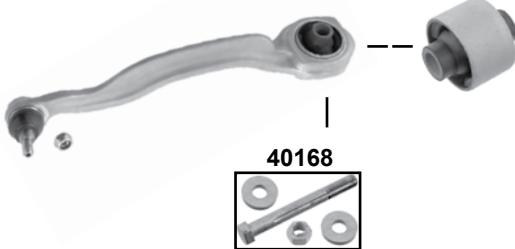

32231

29279

32232

30194

29347
31299