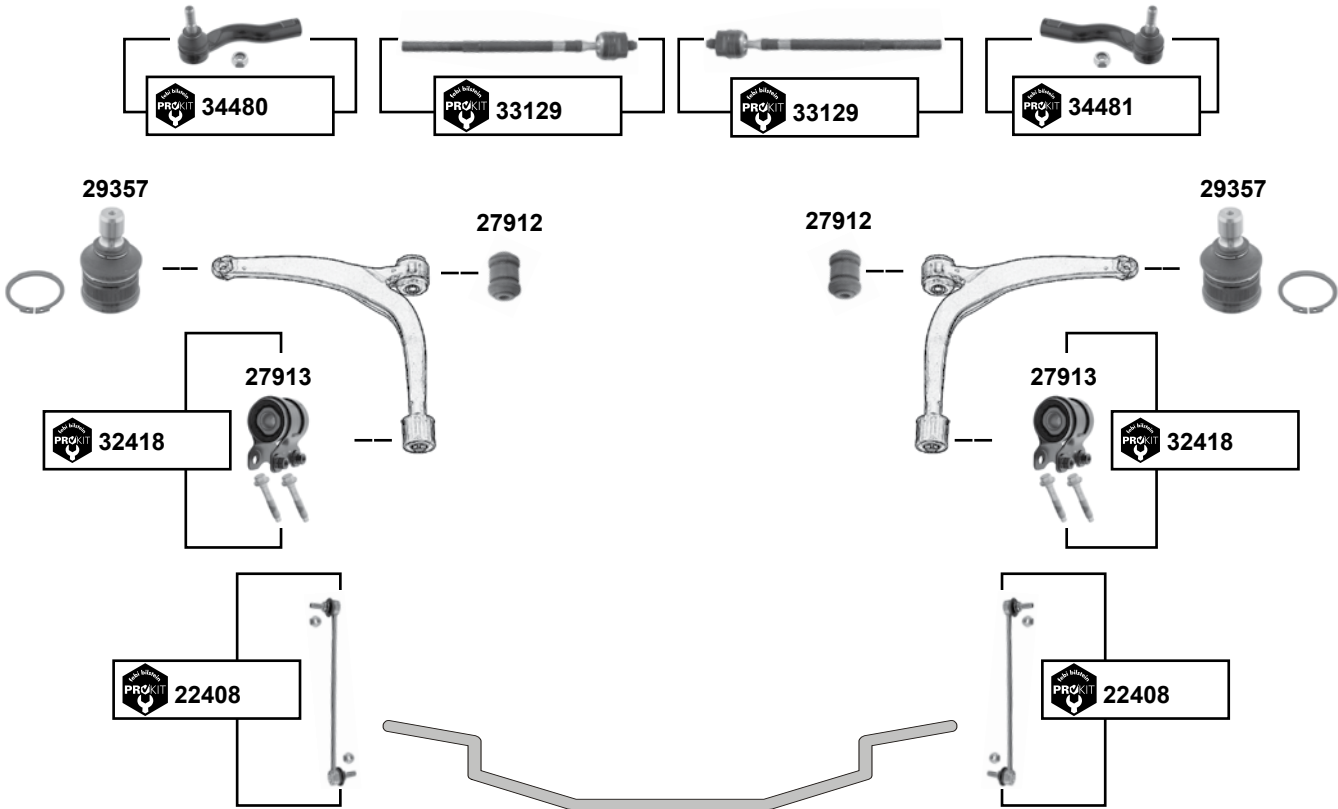

5 (CR)
(2005 → 2010)

Vorderachse / Front axle