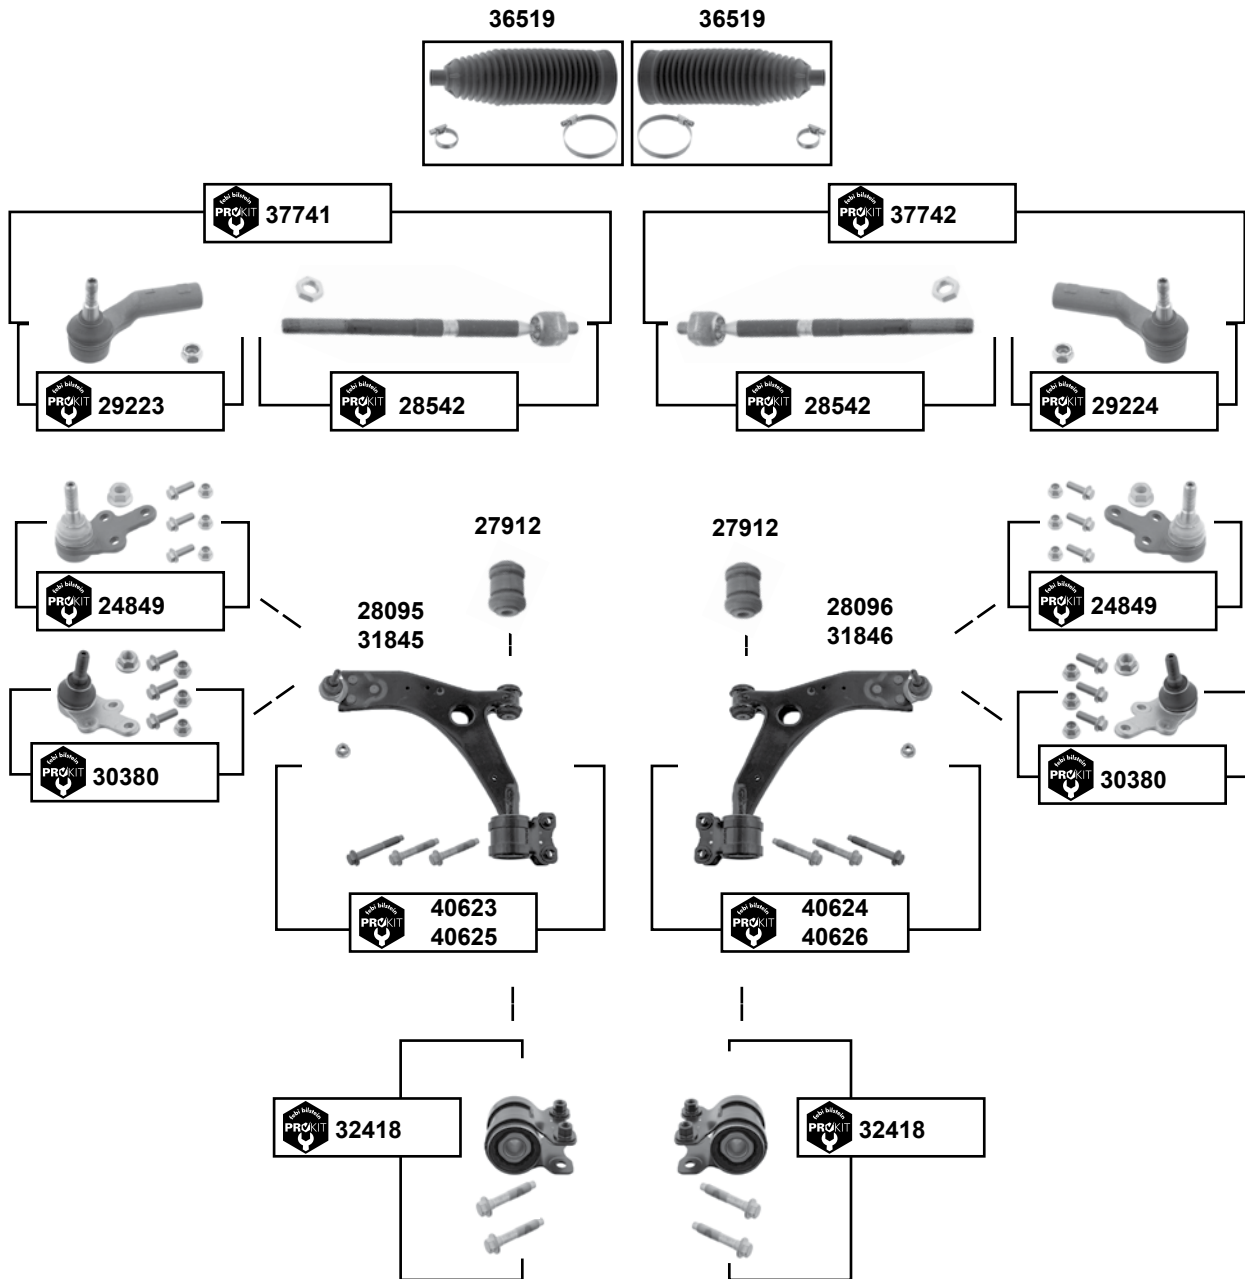

Focus C-Max 03

(06/03 → 02/07)

Vorderachse / Front axle