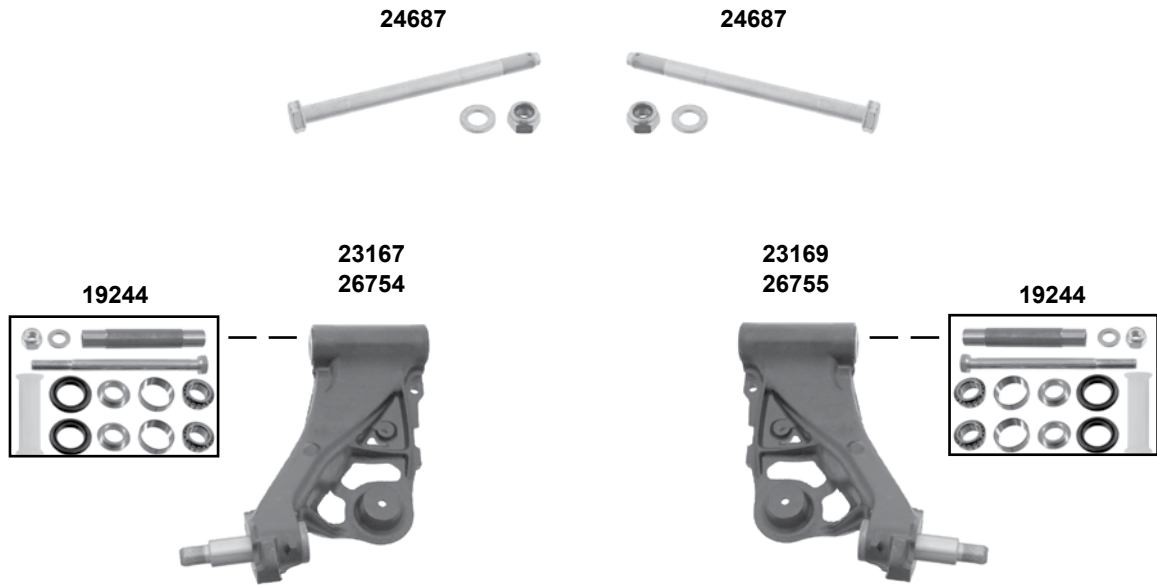

Ref. - No.

30160 46519897
30161 46519893

Querlenker rechts / control arm right
Querlenker links / control arm left

(1) (2)
(1) (2)

Punto I (176)
(1993 → 1999)

Seicento (187)
(1998 → 2010)

Hinterachse / Rear axle