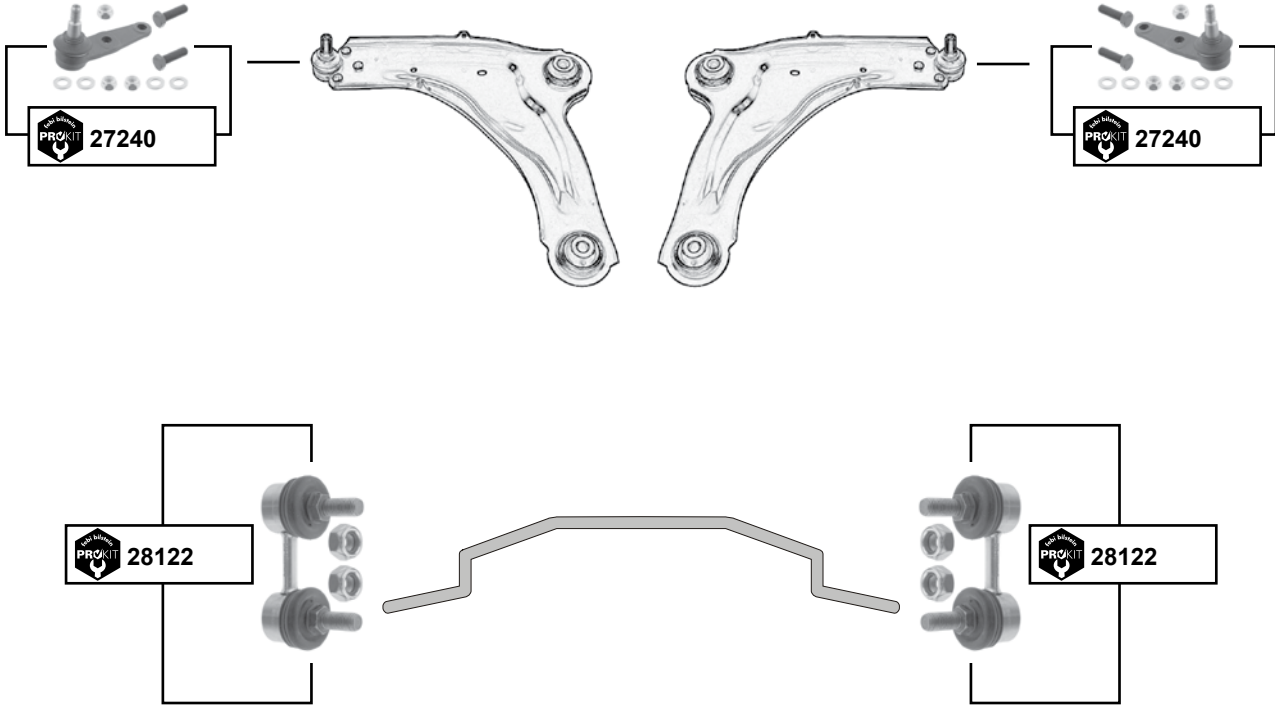

passend für / to fit

HYUNDAI

Car Division

Lantra

(1990 → 1995)

Vorderachse / Front axle

Lantra II

(1995 → 2002)