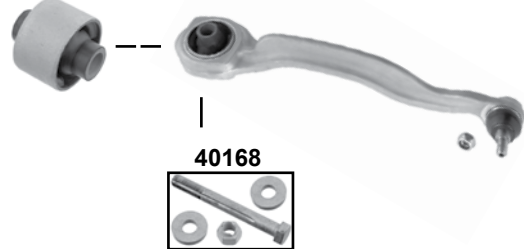

28269

28269

(1) (ex.) 4-matic / (ch.) → A 029883

Ref. - No.

Ref. - No.	Description	Notes	Dimensions
28269	Querlenkerlager / control arm mount	(ex.) 4-matic	
29279	Montagesatz für Querlenker / mounting kit for control arm	4-matic / AMG	M10 x 1,5
29347	Querlenkerlager / control arm mount	4-matic	
29513	ProKit Axialgelenk / axial joint	(ex.) 4-matic	L 261
30194	Querlenker unten links / control arm lower left	(ex.) 4-matic	
30195	Querlenker unten rechts / control arm lower right	(ex.) 4-matic	
31299	Querlenkerlager / control arm mount	(1)	Ø A 80
31524	Axialgelenk / axial joint	4-matic	L 261
32231	Querlenker oben links / control arm upper left		
32232	Querlenker oben rechts / control arm upper right		
38631	ProKit Spurstangenendstück / tie rod end		M14 x 1,5
38632	ProKit Spurstange / tie rod		
40168	Montagesatz für Querlenker / mounting kit for control arm		M14 x 1,5