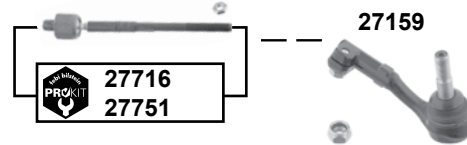

3'er (E92/LCI) (2005 → 2013) (ex.) Xi / Xd (4WD)M3

Vorderachse / Front axle