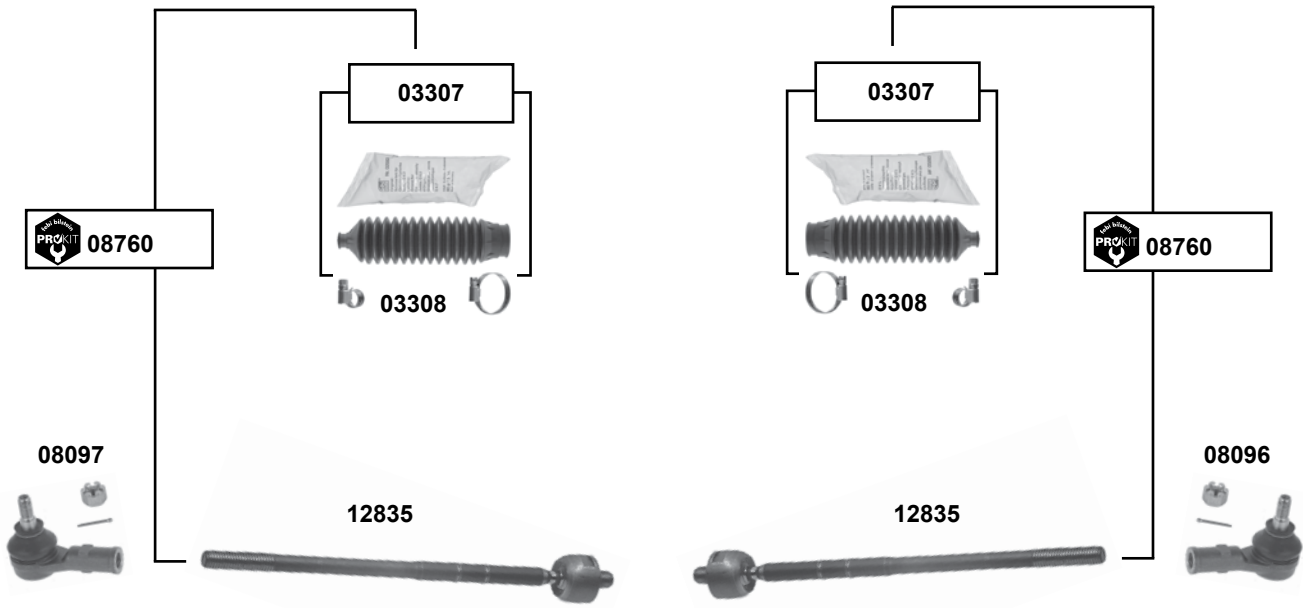

Escort 91 / Escort 95

(08/90 → 02/99)

(ex.) 2.0 Cosworth

Vorderachse / Front axle

man.

servo TRW