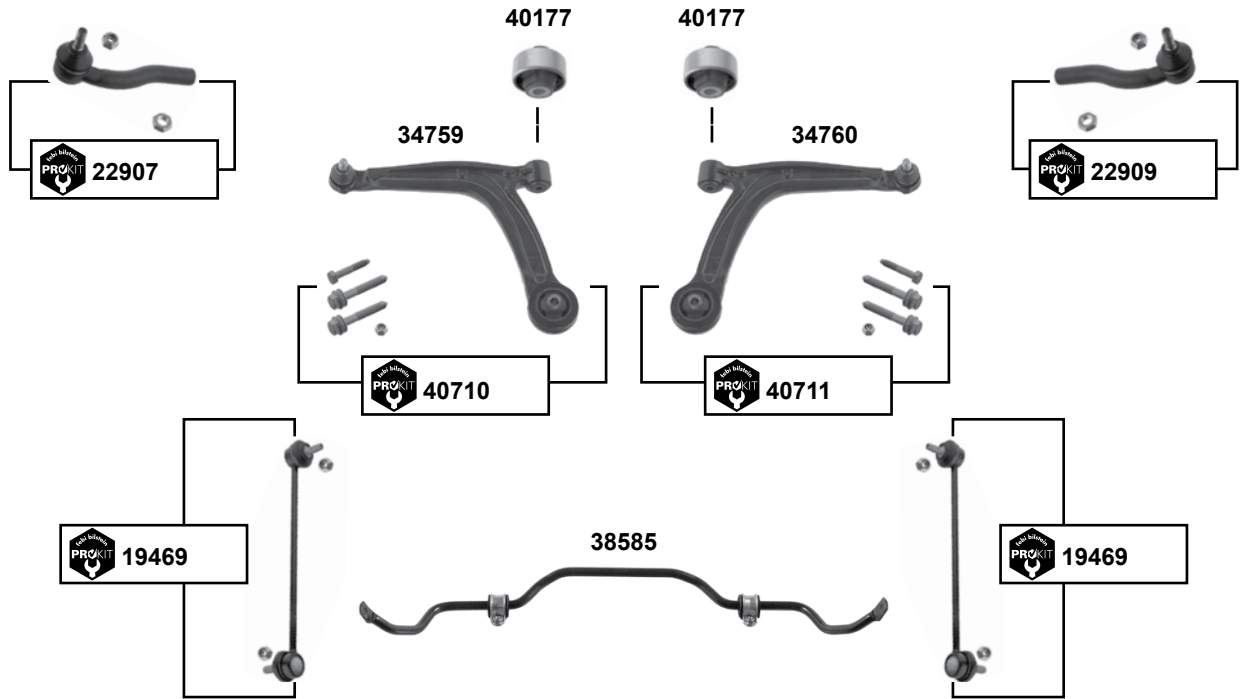

500 Nuova / Abarth (312) (2007 → 2012)

Vorderachse / Front axle

500 MY (2012 →)