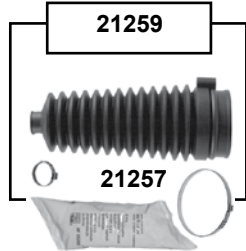

Focus 98

(08/98 → 06/04)

(ex.) ST/RS

Vorderachse / Front axle