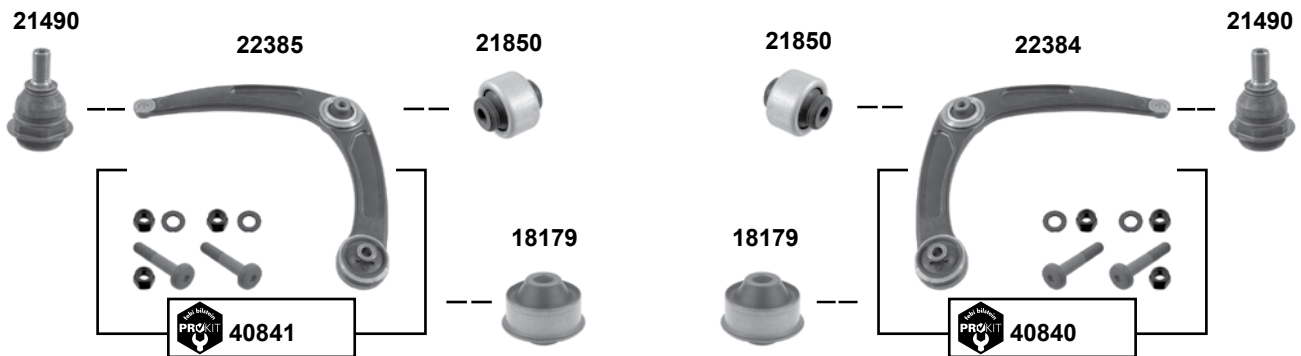

C4 I

(2004 → 2009)

Vorderachse / Front axle