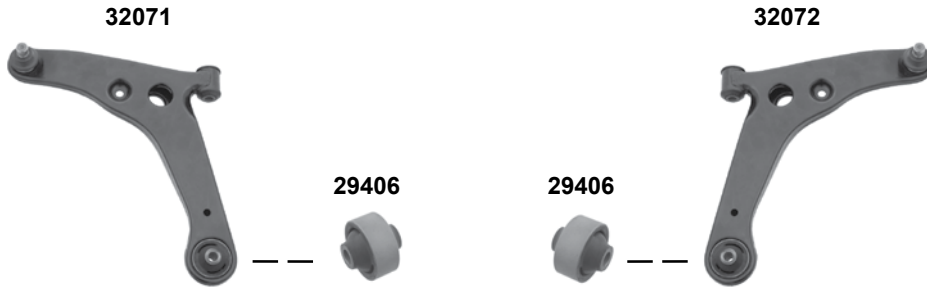

passend für / to fit

MITSUBISHI

Car
Division

Lancer VII (2003 → 2008)

Vorderachse / Front axle

	Ref. - No.			
29406	MR403441	Querlenkerlager / control arm mount	(ex.) 2,0 EVO (CT9A)	Ø A 60
31520	4422A056	ProKit Spurstange / tie rod	(ex.) 2,0 EVO (CT9A)	L 265
31556	MR954887	ProKit Verbindungsstange / stabilizer link	(ex.) 2,0 EVO (CT9A)	L 136
32071	MR403419	Querlenker / control arm	(ex.) 2,0 EVO (CT9A)	
32072	MR403420	Querlenker / control arm	(ex.) 2,0 EVO (CT9A)