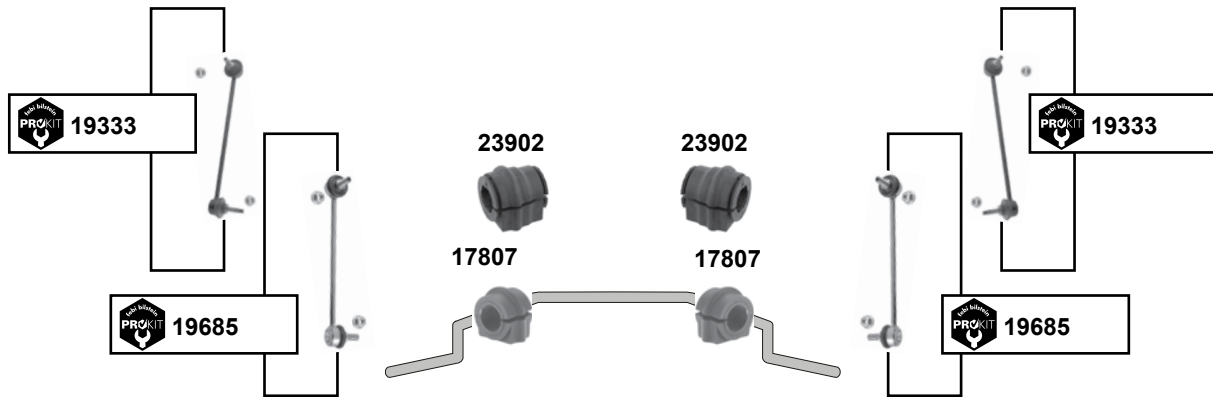

CLC (BM 203)
(2008 →)

Vorderachse / Front axle

	Ref. - No.			
17807	203 323 20 85	Stabilisatorlager / stabilizer mount	OLD	Ø | 20
19333	203 320 28 89	ProKit Verbindungsstange / stabilizer link	(ex.) Sport	M10 x 1,5
19685	203 320 29 89 S1	ProKit Verbindungsstange / stabilizer link	Sport	M12 x 1,5
21219	203 333 10 14	Zugstrebenlager / tension rod mount		Ø A 70 B 80
21408	203 333 09 14	Querlenkerlager / control arm mount		Ø A 70 B 80
21439	203 330 39 11 S1	Querlenker / control arm		
21440	203 330 40 11 S1	Querlenker / control arm		
21441	204 330 19 11	Querlenker / control arm		
21442	204 330 20 11	Querlenker / control arm		
21560	000 330 00 18	Rep. Satz Exzenterbolzen / rep. kit eccentric bolt		M14 x 1,5
22614	203 330 20 03	ProKit Spurstangenendstück / tie rod end		M14 x 1,5
22615	203 330 19 03	ProKit Spurstangenendstück / tie rod end		M14 x 1,5
22620	230 338 00 15	Spurstange / tie rod		L 219,5
23700	203 330 39 11 S1	Querlenkersatz / control arm kit	(ex.) AMG	
23701	203 330 39 11 S2	ProKit Querlenker / control arm	(ex.) Sport /AMG	
23702	203 330 39 11 S3	ProKit Querlenker / control arm	Sport / (ex.) AMG	
23902	203 323 21 85	Stabilisatorlager / stabilizer mount	NEW	
29540	203 333 05 14	Lenkgetriebelager / steering gear mount		Ø | 12,2
29657	203 463 02 96	Rep. Satz Lenkmanschette / rep. kit steering boot	(ch.) → A 826739	
30065	203 330 98 03	ProKit Spurstange rechts / tie rod right		
30066	203 330 99 03	ProKit Spurstange links / tie rod left		
33208	204 330 19 11 S1	ProKit Querlenker / control arm	(ex.) 4matic	
33209	204 330 20 11 S1	ProKit Querlenker / control arm	(ex.) 4matic	
33475	204 463 02 96 S1	Rep. Satz Lenkmanschette / rep. kit steering boot	(ch.) A 826740 →	L 222
38484	203 330 39 11 S4	ProKit Querlenker / control arm		
38485	203 330 40 11 S2	ProKit Querlenker / control arm