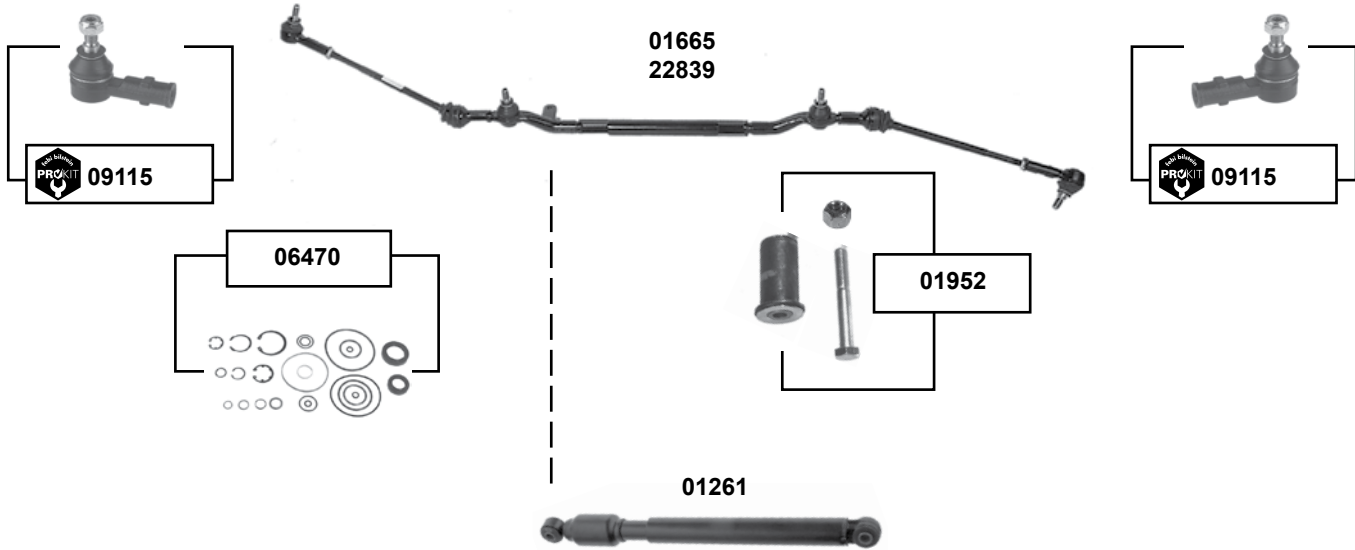

CLK (BM 208)
(1997 → 2002)

Vorderachse / Front axle

	(1)	CLK 200 / CLK 200 Cabrio CLK 200 Komp. / CLK 200 Komp. Cabrio CLK 230 Komp. / CLK 230 Komp. Cabrio	
	(2)	CLK 320 / Cabrio CLK 430 / Cabrio CLK 55 AMG	

	Ref. - No.			
01261	124 463 04 32	Lenkungsdämpfer / steering-damper		
01665	202 460 04 05	Lenkstange / drag link	(1)	
01952	202 460 03 19	Rep. Satz Lenkhebel / rep. kit steering arm		
06470	124 460 01 61	Dichtungssatz Servolenkung / gasket set power steering		
09115	001 330 77 35	ProKit Spurstangenendstück / tie rod end		
22839	202 460 05 05	Lenkstange / drag link	(2)	M12 x 1,5 L 1336