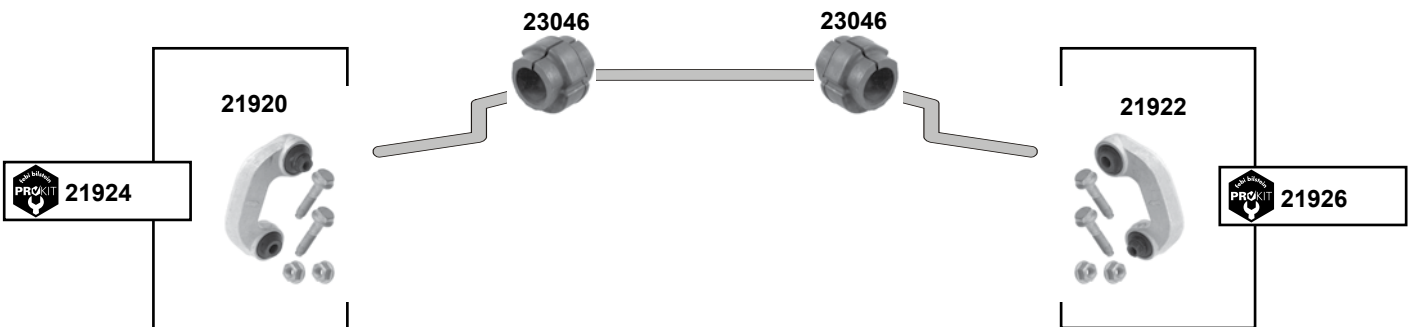

A4 / Quattro (8H) (2002 → 2009)

unten / lower

39754
39758

Vorderachse / Front axle