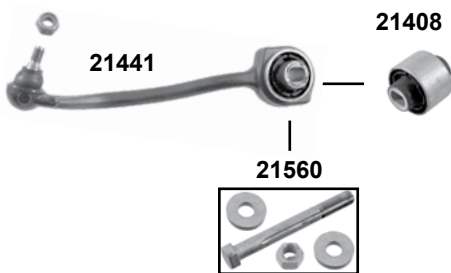

hinten / rear