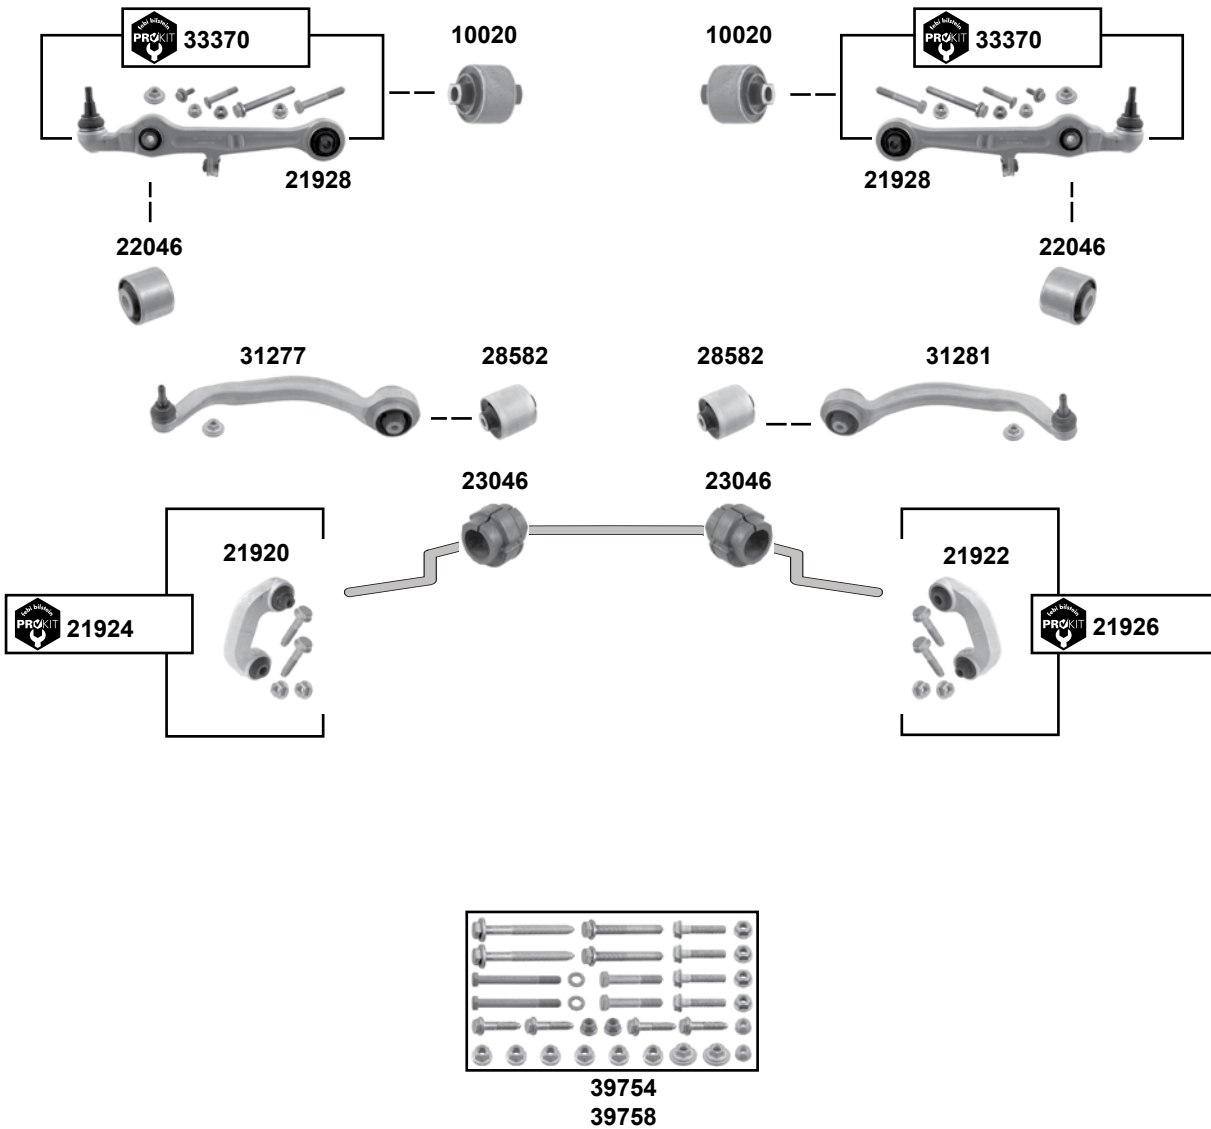

A4 / Quattro (8E) (2004 → 2008)

unten / lower

Vorderachse / Front axle