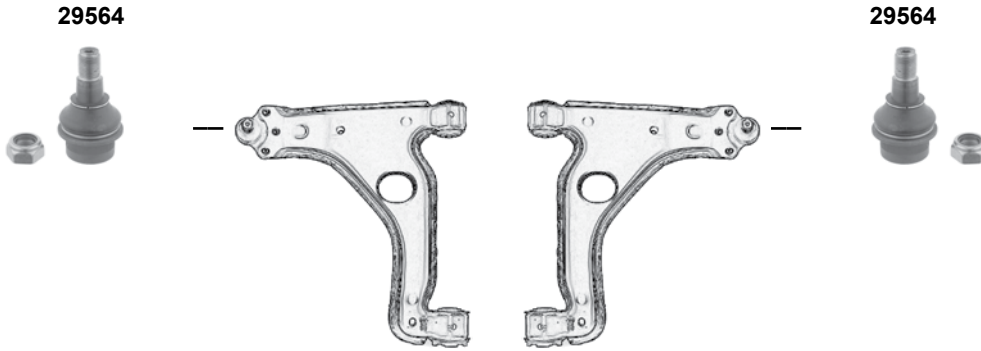

passend für / to fit

CHRYSLER

**Car
Division**

Sebring (2006 →)

Voyager IV (RG) (1999 → 2008)

Vorderachse / Front axle

Ref. - No.

29564
34383