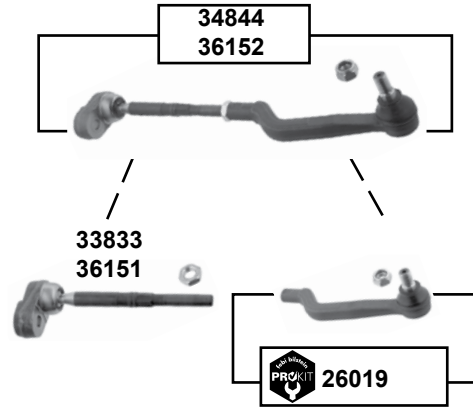

passend für / to fit

MERCEDES-BENZ

Car
Division

A-Klasse (BM 169)

(2004 →)

Vorderachse / Front axle