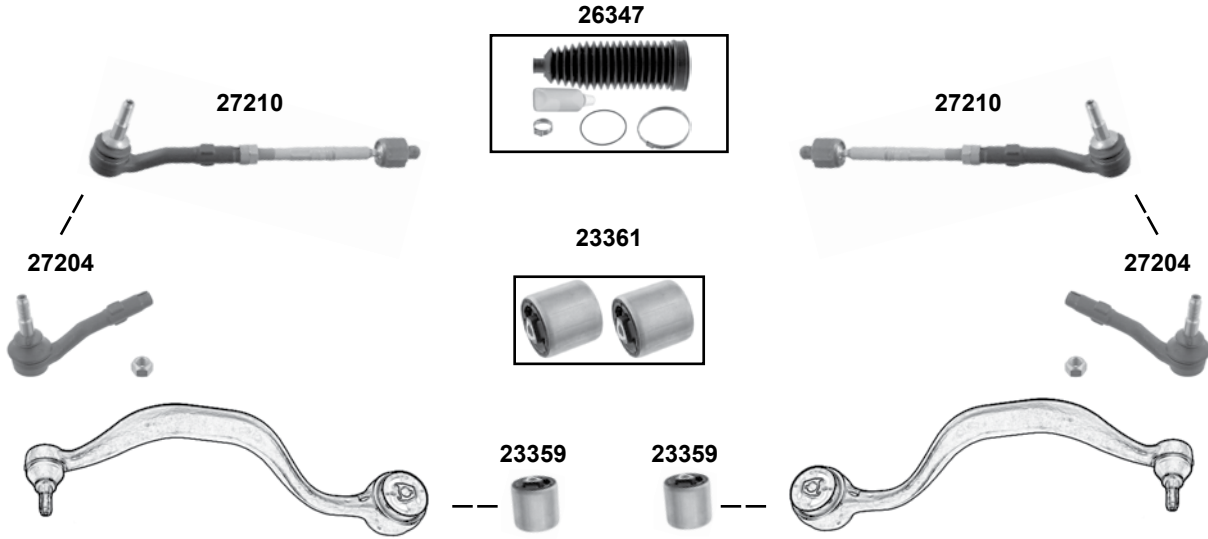

6'er (E63/E63LCI/E64/64LCI) (2003 → 2011)

Vorderachse / Front axle