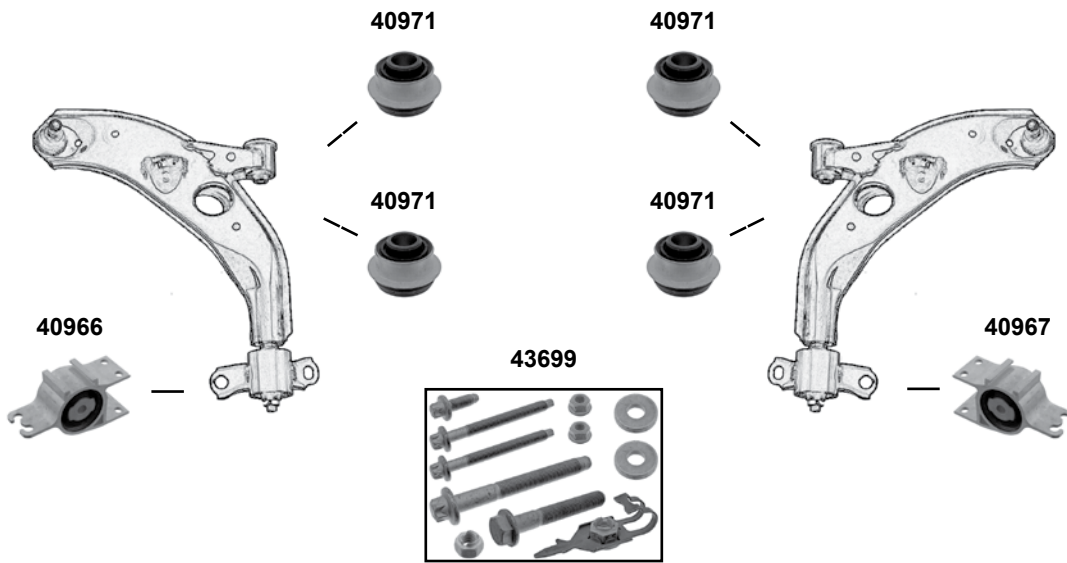

CLA (BM 117)
(2013 →)

Ref. - No.

40820	246 320 06 89 S1	Verbindungsstange / stabilizer link	
40966	246 333 01 00	Querlenkerlager / control arm mount	M12 x 1,5
40967	246 333 02 00	Querlenkerlager / control arm mount	Ø | 14 A 70
40971	246 333 01 14	Querlenkerlager / control arm mount	Ø | 14 A 70
43699	246 330 99 00	Montagesatz für Querlenker / mounting kit for control arm	Ø | 20 A 60