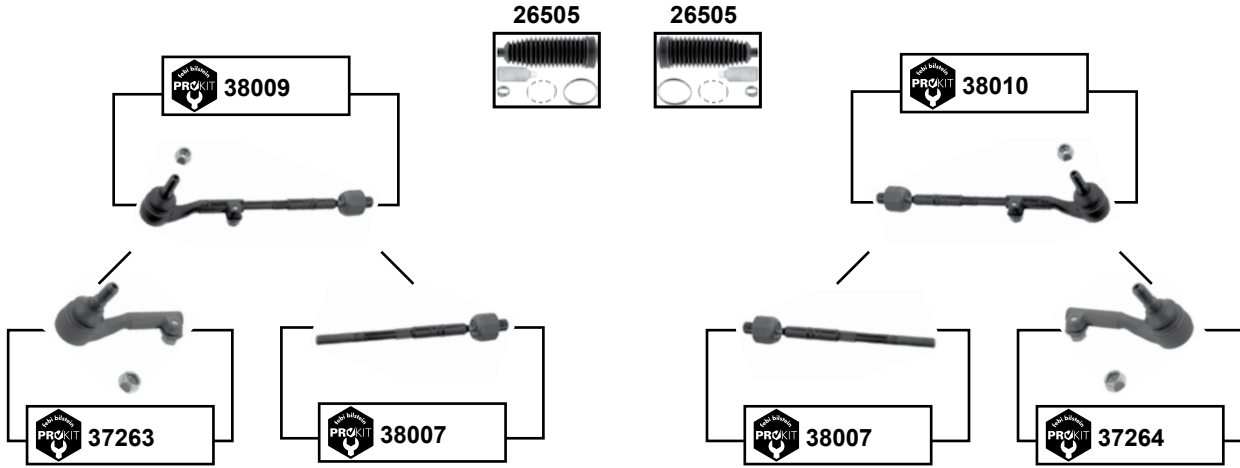

3'er (E90/LCI/E91/LCI/E92/LCI) (2005 → 2013) Xi / Xd (4WD)

Vorderachse / Front axle