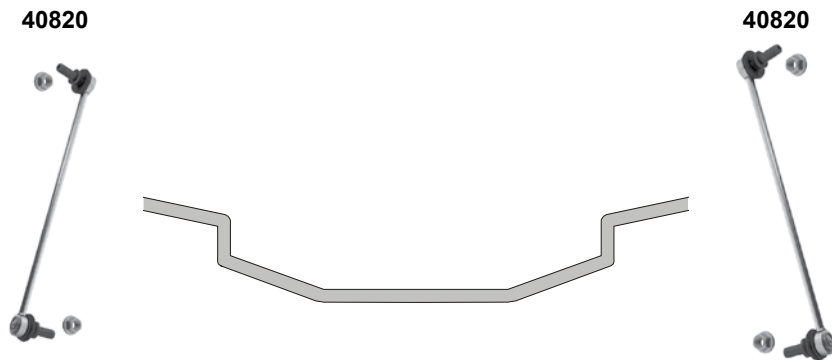

B-Klasse (BM 242 / 246)
(2011 →)

(1) (ch.) → J 139475, (ch.) → N 042253

(2) BM 242: B 200
BM 246: B 180/CDI, B 200/CDI, B 220 CDI, B 250 (ch.) J 139476 → , (ch.) N 042254 →
BM 246: B180 CDI, B 220 4 Matic, B 160 CDI

Ref. - No.

40820	246 320 06 89 S1	Verbindungsstange / stabilizer link		M12 x 1,5
40966	246 333 01 00	Querlenkerlager / control arm mount		Ø I 14 A 70
40967	246 333 02 00	Querlenkerlager / control arm mount		Ø I 14 A 70
40971	246 333 01 14	Querlenkerlager / control arm mount		Ø I 20 A 60
43698	246 330 98 00	Montagesatz für Querlenker / mounting kit for control arm	(1) BM 246	
43699	246 330 99 00	Montagesatz für Querlenker / mounting kit for control arm	(2)	
44170	246 333 01 14 S2	Querlenkerlagersatz / control arm mounting kit	(1) BM 246