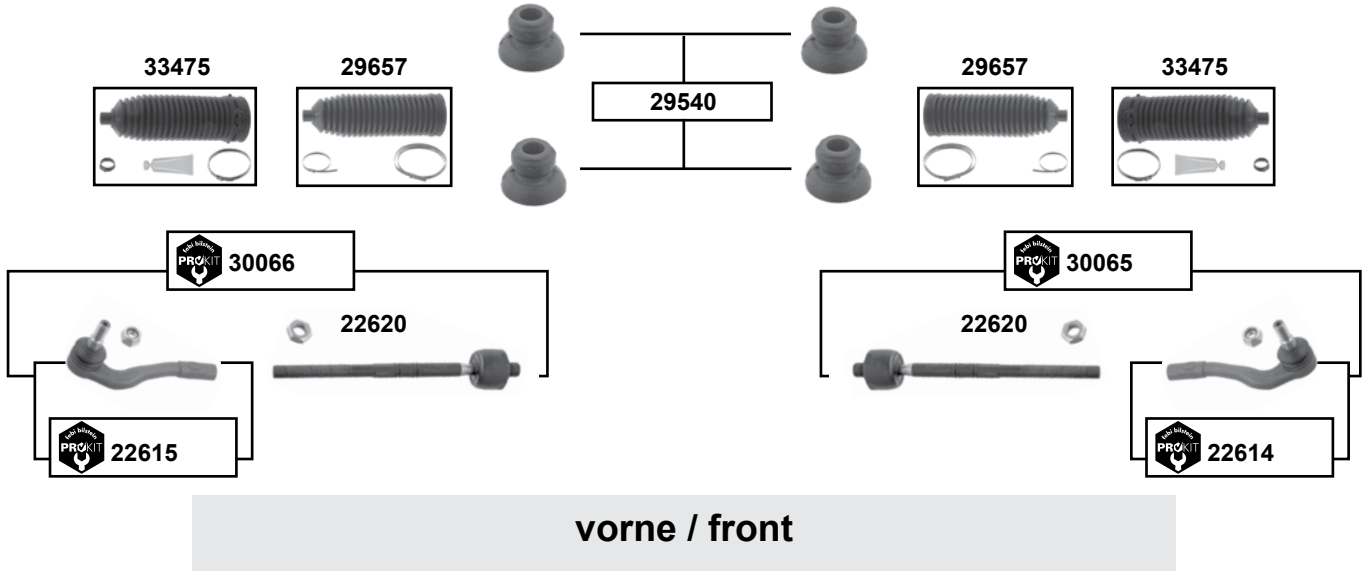

CLC (BM 203) (2008 →)

Vorderachse / Front axle