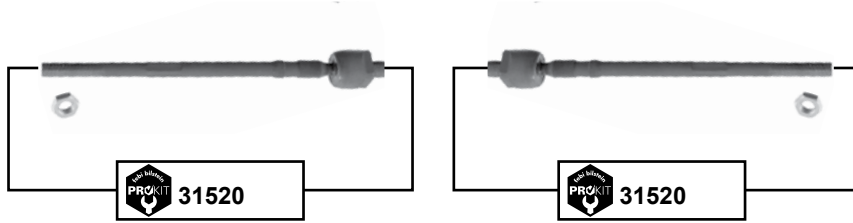

passend für / to fit

MITSUBISHI

Car
Division

Lancer VII (2003 → 2008)

Vorderachse / Front axle

	Ref. - No.			
29406	MR403441	Querlenkerlager / control arm mount	(ex.) 2,0 EVO (CT9A)	Ø A 60
31520	4422A056	ProKit Spurstange / tie rod	(ex.) 2,0 EVO (CT9A)	L 265
31556	MR954887	ProKit Verbindungsstange / stabilizer link	(ex.) 2,0 EVO (CT9A)	L 136
32071	MR403419	Querlenker / control arm	(ex.) 2,0 EVO (CT9A)	
32072	MR403420	Querlenker / control arm	(ex.) 2,0 EVO (CT9A)