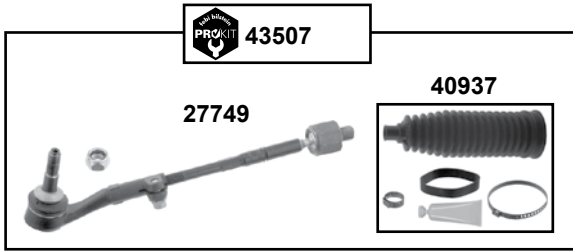

3'er (E90/LCI/E91/LCI) (2005 → 2013) (ex.) 4WD

Vorderachse / Front axle