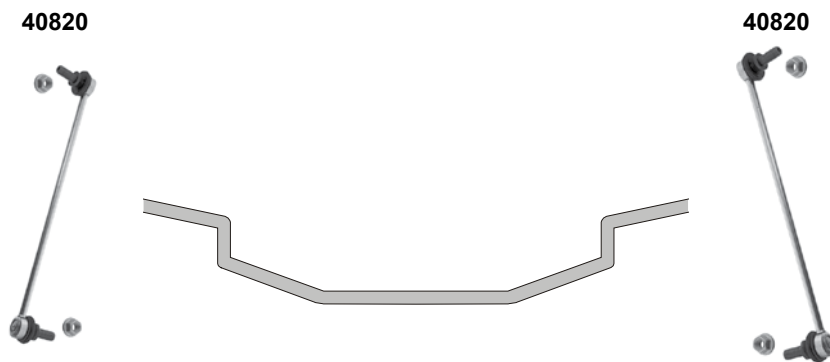

CLA (BM 117)
(2013 →)

Ref. - No.

40820	246 320 06 89 S1	Verbindungsstange / stabilizer link	
40966	246 333 01 00	Querlenkerlager / control arm mount	M12 x 1,5
40967	246 333 02 00	Querlenkerlager / control arm mount	Ø | 14 A 70
40971	246 333 01 14	Querlenkerlager / control arm mount	Ø | 14 A 70
43699	246 330 99 00	Montagesatz für Querlenker / mounting kit for control arm	Ø | 20 A 60