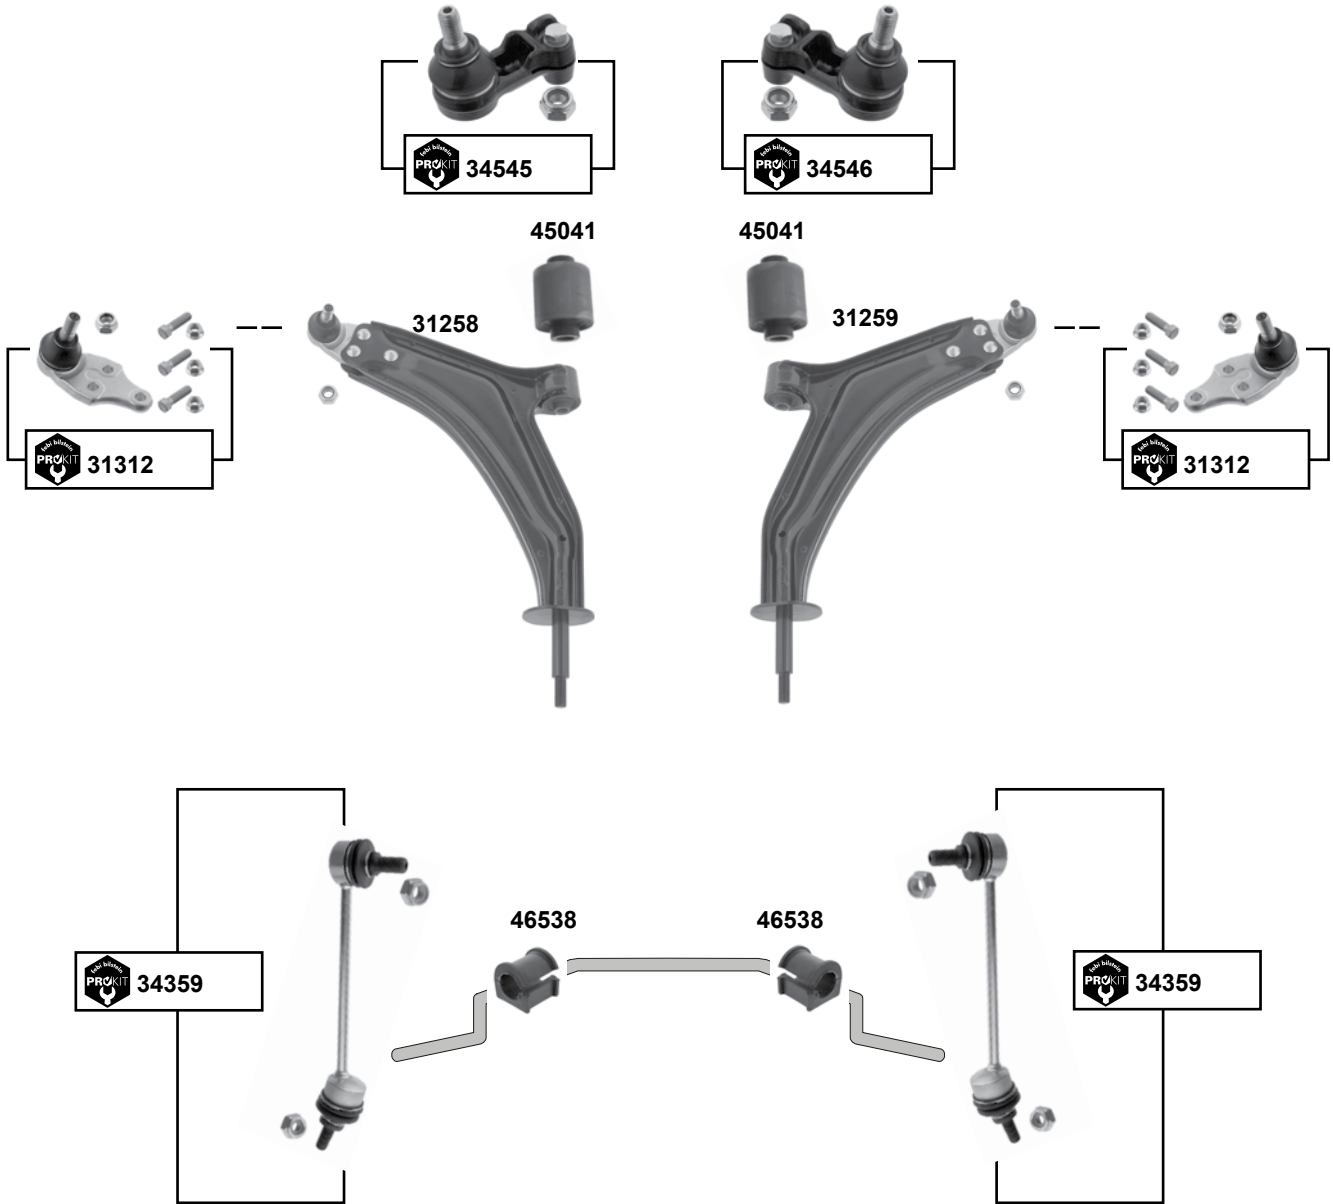

Freelander I (1996 → 2006)

Vorderachse / Front axle

(1) Alle / all (V) 1A000001 →

	Ref. - No.			
31258	RBJ 500690	Querlenker / control arm	(1)	M14 x 1,5
31259	RBJ 500680	Querlenker / control arm		M14 x 1,5
31312	RBJ 500690 S1	ProKit Traggelenk / ball joint		M14 x 1,5
34359	RBM 100172	ProKit Verbindungsstange / stabilizer link		L 203
34545	QJB 100230	ProKit Spurstangenendstück / tie rod end		L 70,5
34546	QJB 100220	ProKit Spurstangenendstück / tie rod end		L 70,5
45041	RBX101790	Querlenkerlager / control arm mount		Ø A 45,5
46538	RBX000010	Stabilisatorlager / stabilizer mount		Ø I 20,5