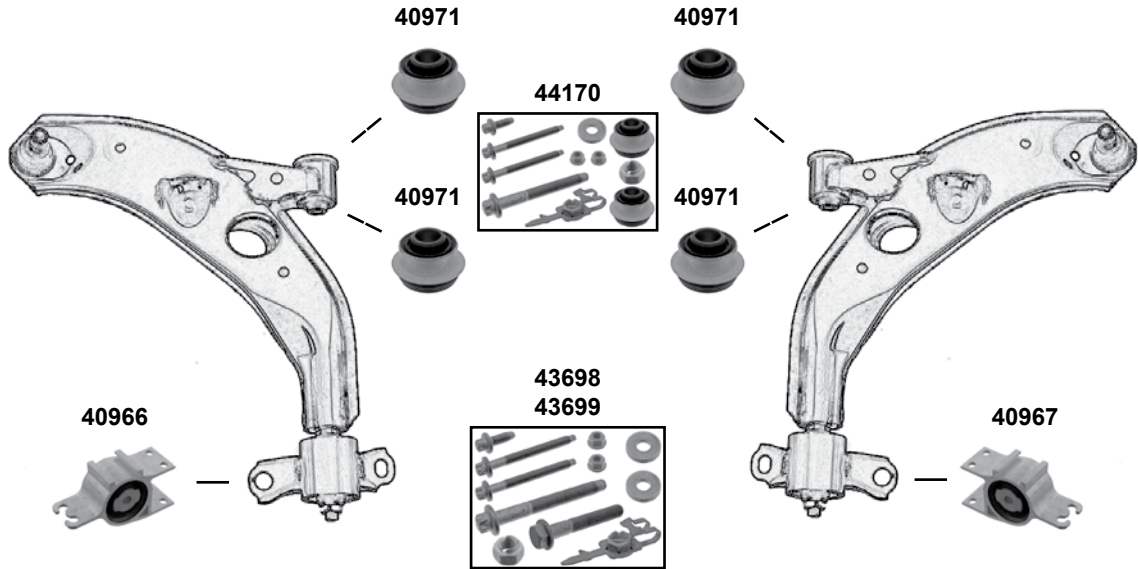

B-Klasse (BM 242 / 246)
(2011 →)

(1) (ch.) → J 139475, (ch.) → N 042253

(2) BM 242: B 200
BM 246: B 180/CDI, B 200/CDI, B 220 CDI, B 250 (ch.) J 139476 → , (ch.) N 042254 →
BM 246: B180 CDI, B 220 4 Matic, B 160 CDI

Ref. - No.

40820	246 320 06 89 S1	Verbindungsstange / stabilizer link		M12 x 1,5
40966	246 333 01 00	Querlenkerlager / control arm mount		Ø I 14 A 70
40967	246 333 02 00	Querlenkerlager / control arm mount		Ø I 14 A 70
40971	246 333 01 14	Querlenkerlager / control arm mount		Ø I 20 A 60
43698	246 330 98 00	Montagesatz für Querlenker / mounting kit for control arm	(1) BM 246	
43699	246 330 99 00	Montagesatz für Querlenker / mounting kit for control arm	(2)	
44170	246 333 01 14 S2	Querlenkerlagersatz / control arm mounting kit	(1) BM 246