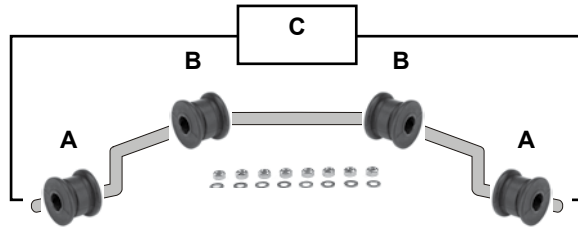

unten / lower

Vorderachse / Front axle