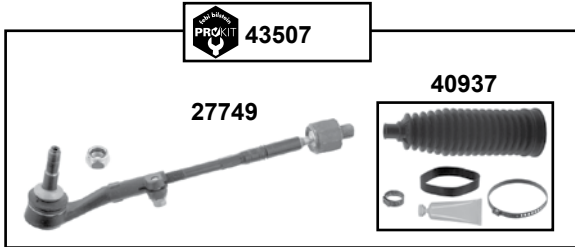

3'er (E92/LCI) (2005 → 2013) (ex.) Xi / Xd (4WD)M3

Vorderachse / Front axle