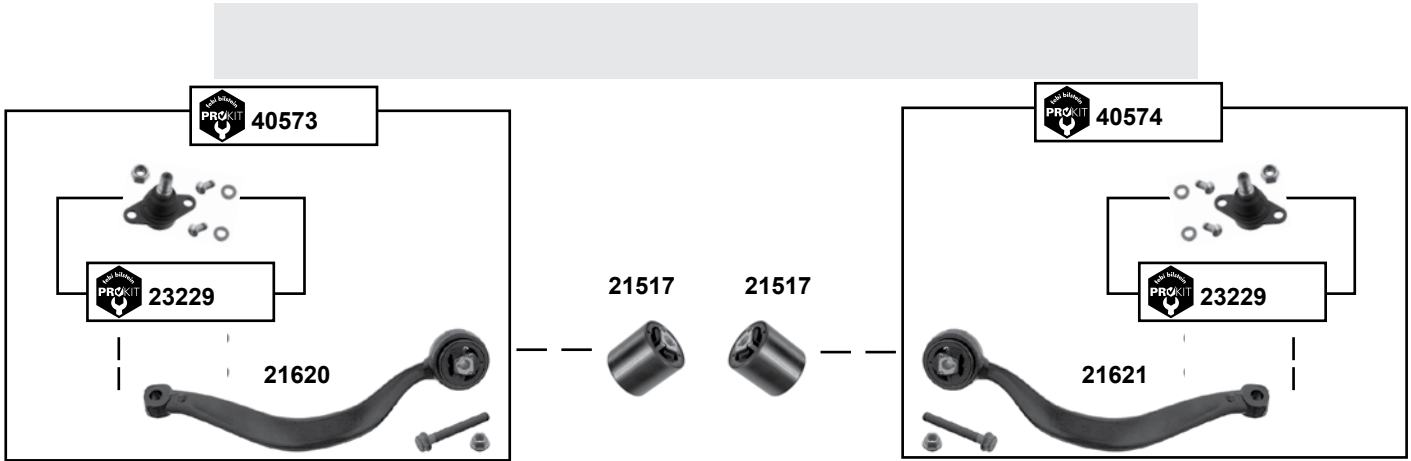

X5 I (E53) (2000 → 2006)

Vorderachse / Front axle