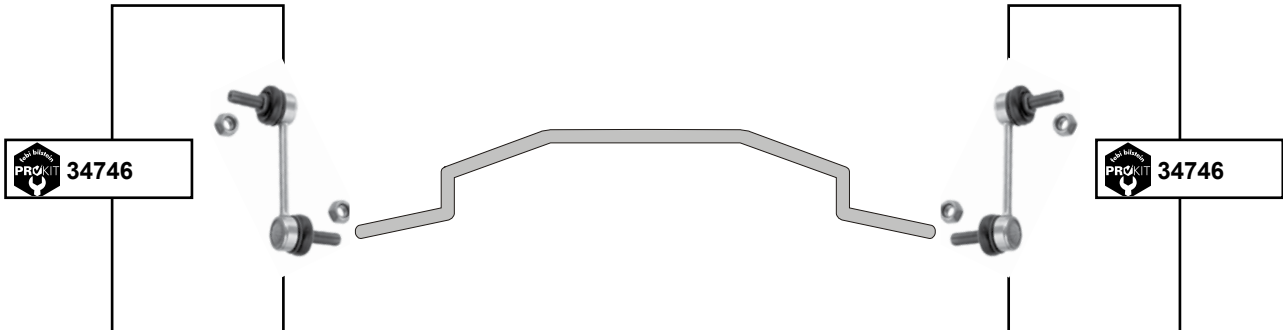

Range Rover Sport

(2010 →)

Hinterachse / Rear axle

Ref. - No.

34746 RGD 000312
44795 LR 032644
45148 RHF500100

ProKit Verbindungsstange / stabilizer link
Achsschenkellager / steering knuckle bearing
Achsschenkellager / steering knuckle bearing

→ 12

L 116
ØA 54
ØA 47,3