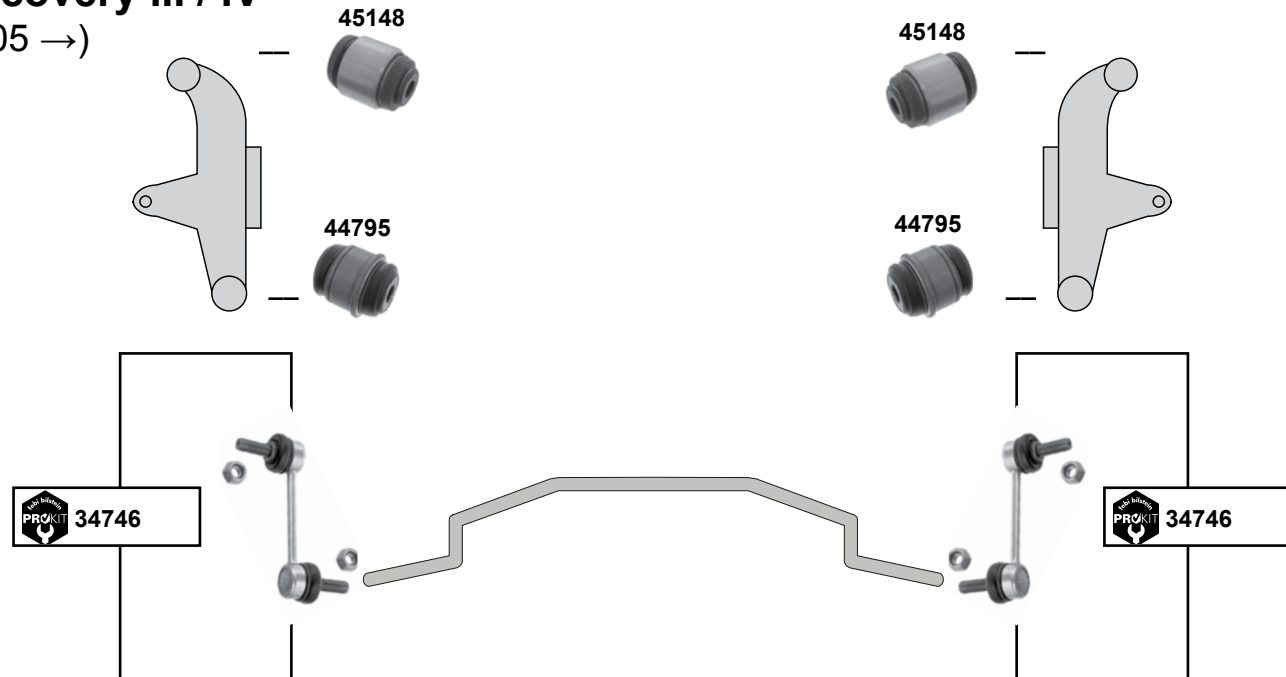

Discovery III / IV (2005 →)

Hinterachse / Rear axle

- (1) Für Fahrzeuge mit Schraubenfedern / for vehicles with coil suspension
- (2) Für Fahrzeuge mit Luftfederung / for vehicles with air suspension

Ref. - No.

28467	RGD 100682	ProKit Verbindungsstange / stabilizer link		L 157,8
34746	RGD 000312	ProKit Verbindungsstange / stabilizer link		L 116
34761	RBX101710	Querlenkerlager / control arm mount		ØA 47,3
40033	RBX101700	Stabilisatorlager / stabilizer mount	(1)	Ø I 29
40034	RBX101710	Stabilisatorlager / stabilizer mount	(2)	Ø I 19
44795	LR 032644	Achsschenkellager / steering knuckle bearing		ØA 54
45148	RHF500100	Achsschenkellager / steering knuckle bearing		ØA 47,3