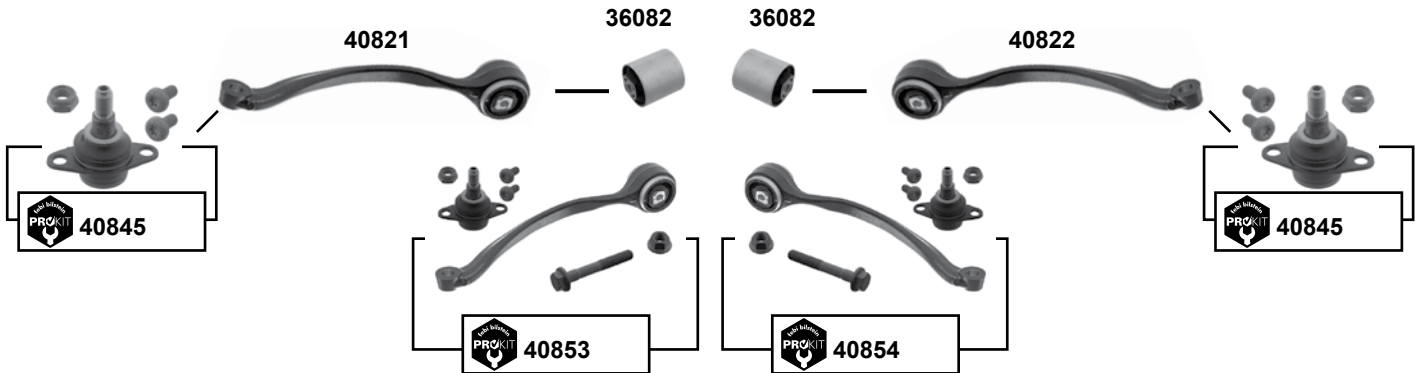

3'er (E90/LCI/E91/LCI/E92/LCI) (2005 → 2013) Xi / Xd (4WD)

Vorderachse / Front axle