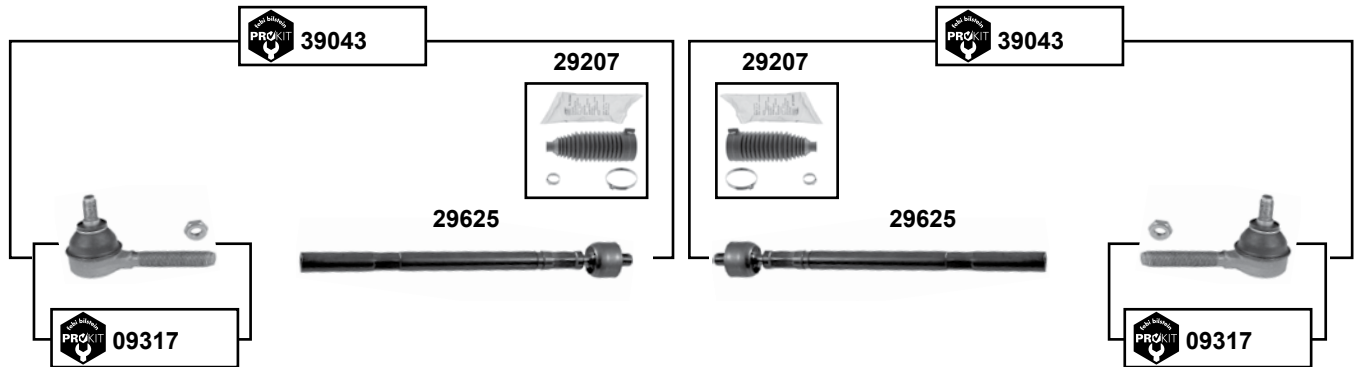

C4 I

(2004 → 2009)

Vorderachse / Front axle