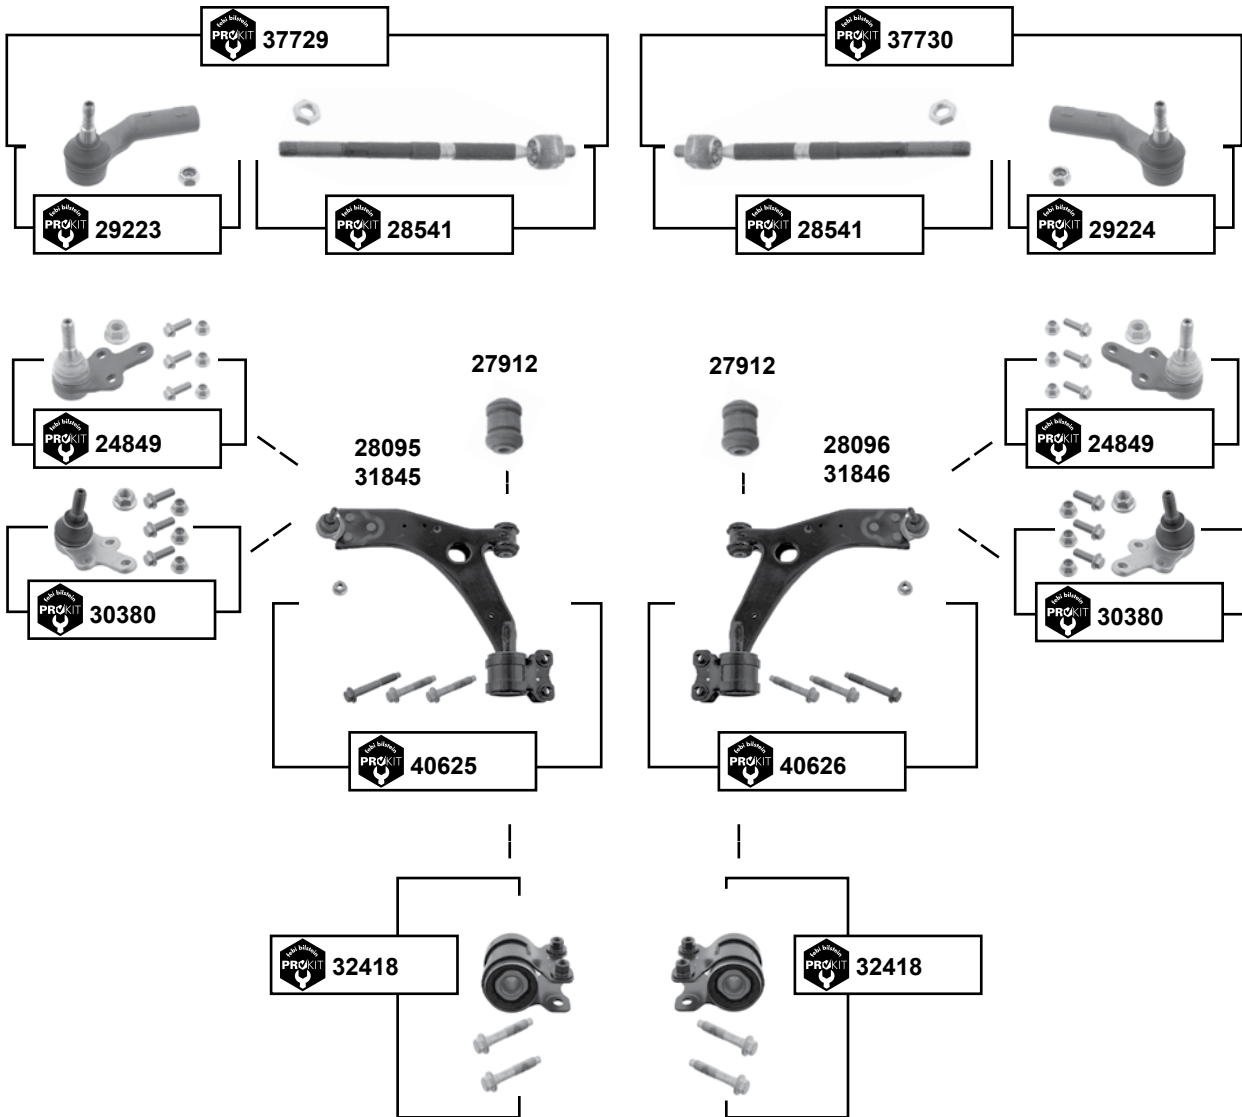

Focus 08

(12/07 → 12/10)

(ex.) ST/RS

Vorderachse / Front axle