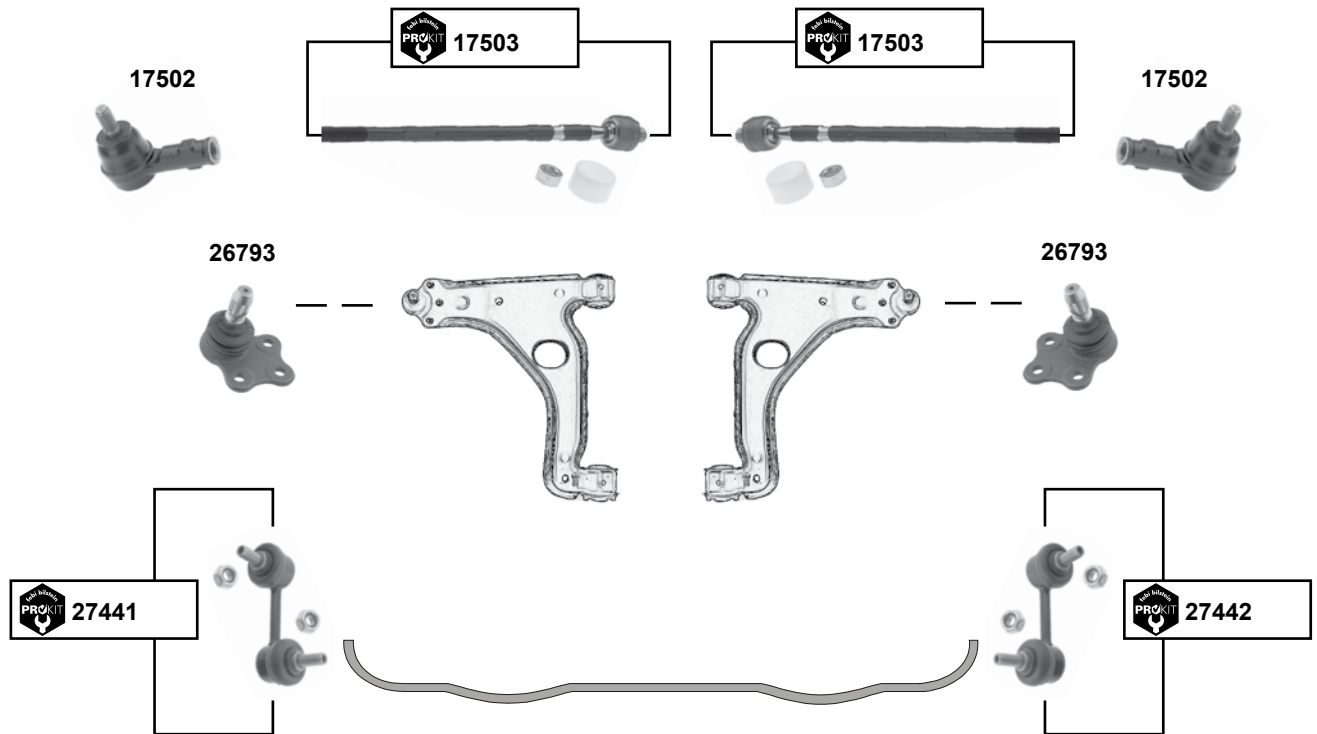

Leganza (1997 → 2004)

Vorderachse / Front axle

Matiz (1998 → 2004)