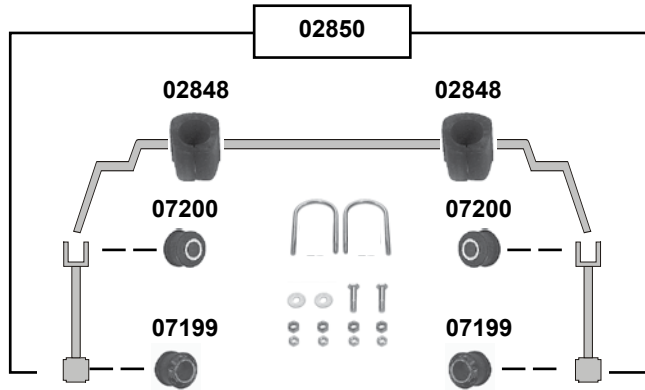

407D → 410D (BM 611) (1982 → 1995)

(axle) 730.405

Ref. - No.

02848	602 326 08 82	Rep. Satz Stabilisatorlager / rep. kit stabilizer mount		
02850	601 320 04 11	Stabilisatorlager / stabilizer mount		
02881	000 321 00 50	Blattfederlager / leaf spring bush		Ø | 32
03652	611 330 00 19	Achsschenkelbolzensatz / king pin set	(axle) → A 280963	12x32/38x70
07199	602 321 02 50	Stabilisatorlager / stabilizer mount		23x132
07200	601 321 03 50	Stabilisatorlager / stabilizer mount		16x26x26
10204	611 330 03 19	Rep. Satz Achsschenkelbolzen / rep. kit king pin	(axle) A 280964 →	12x26x26
10205	611 330 04 19	Rep. Satz Achsschenkelbolzen / rep. kit king pin	(axle) A 280964 →	23x132

Vorderachse / Front axle