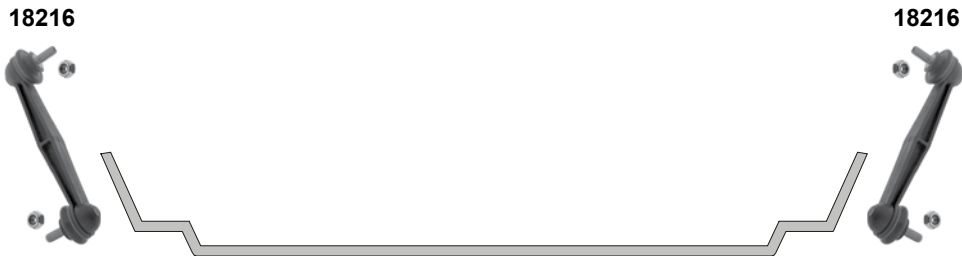

L 116
L 116
Ø A 47

passend für / to fit

ALFA ROMEO

Car
Division

Giulietta (940)

(2010 →)

GT

(2003 → 2010)