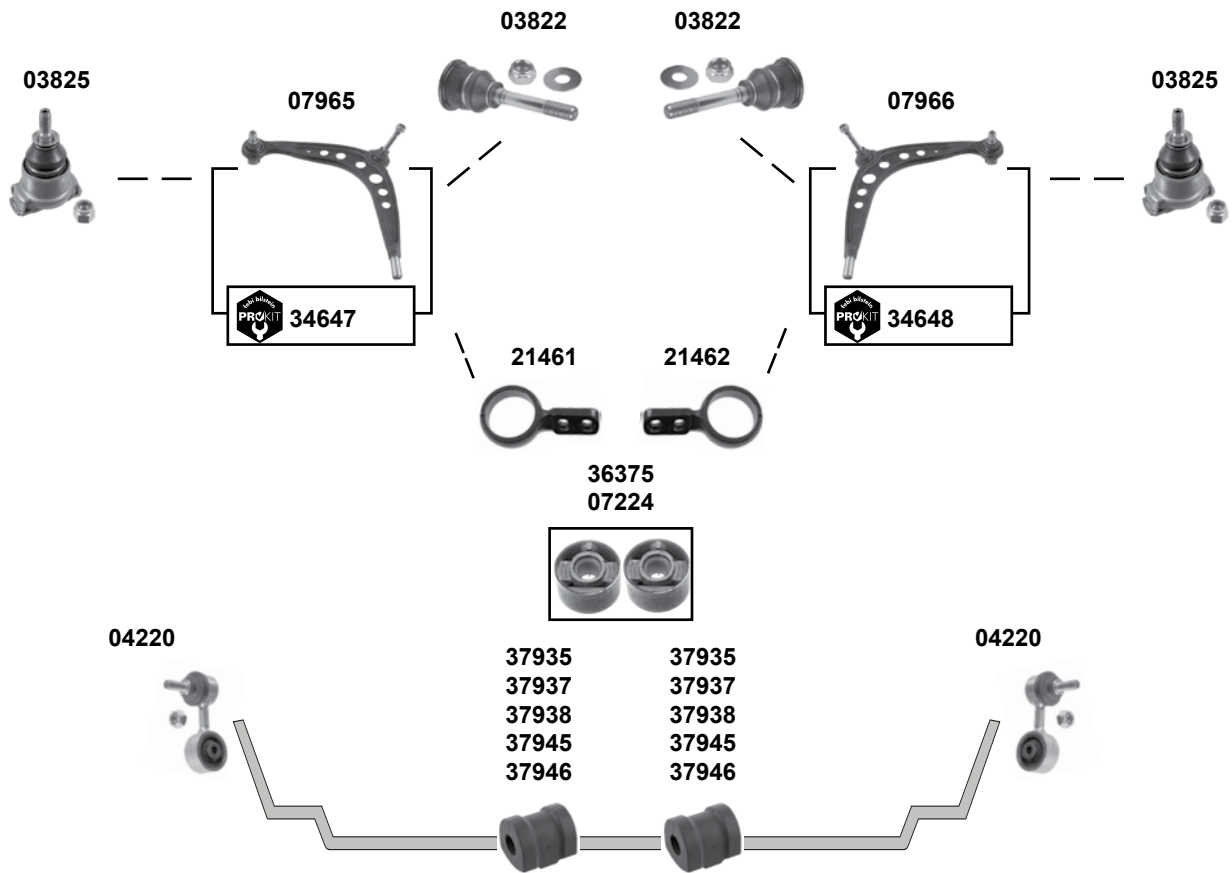

Z3 / Z3 Coupé (1994 → 2003)

Vorderachse / Front axle

Rep. Sätze / rep. kits