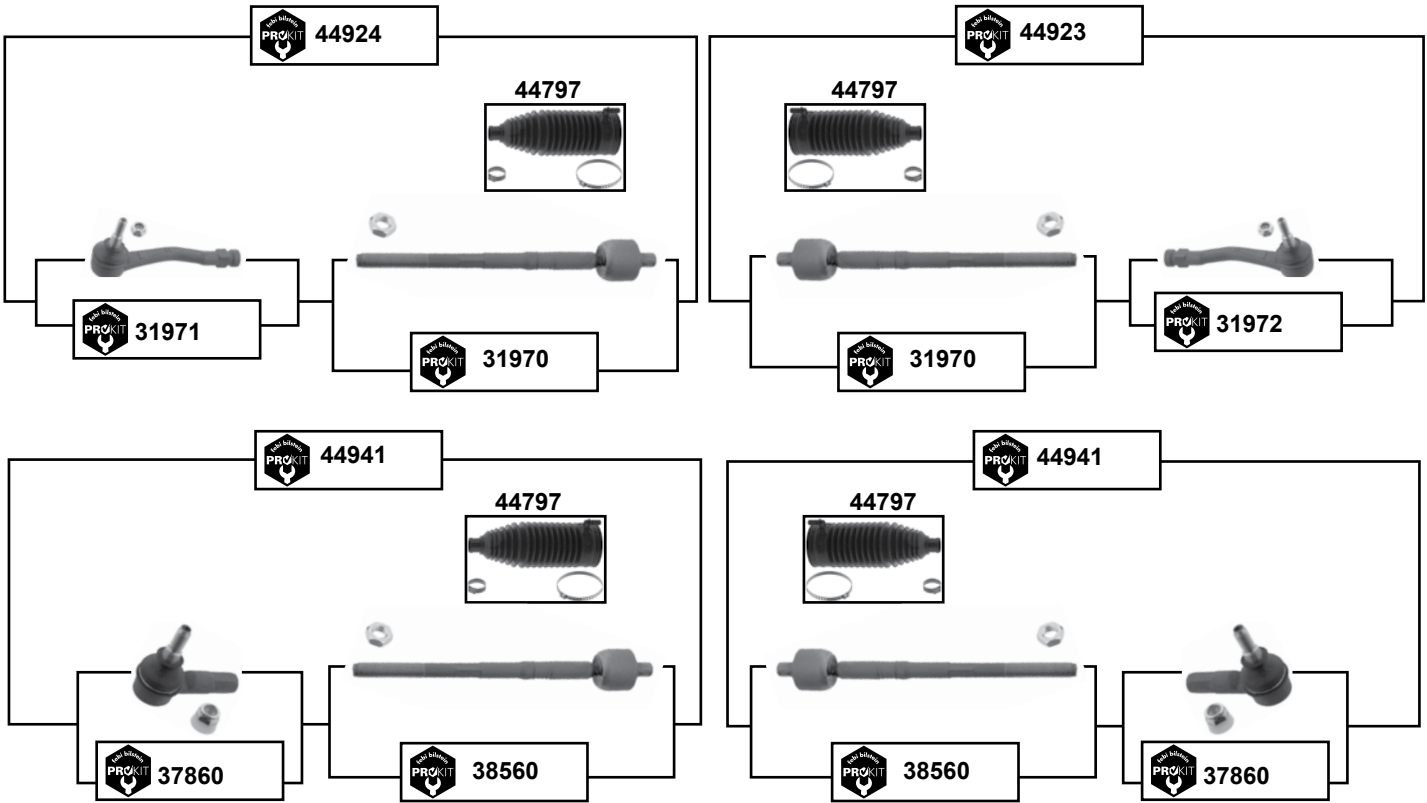

passend für / to fit

CITROËN

Car
Division

C4 II (B7) (2009 →)

Vorderachse / Front axle