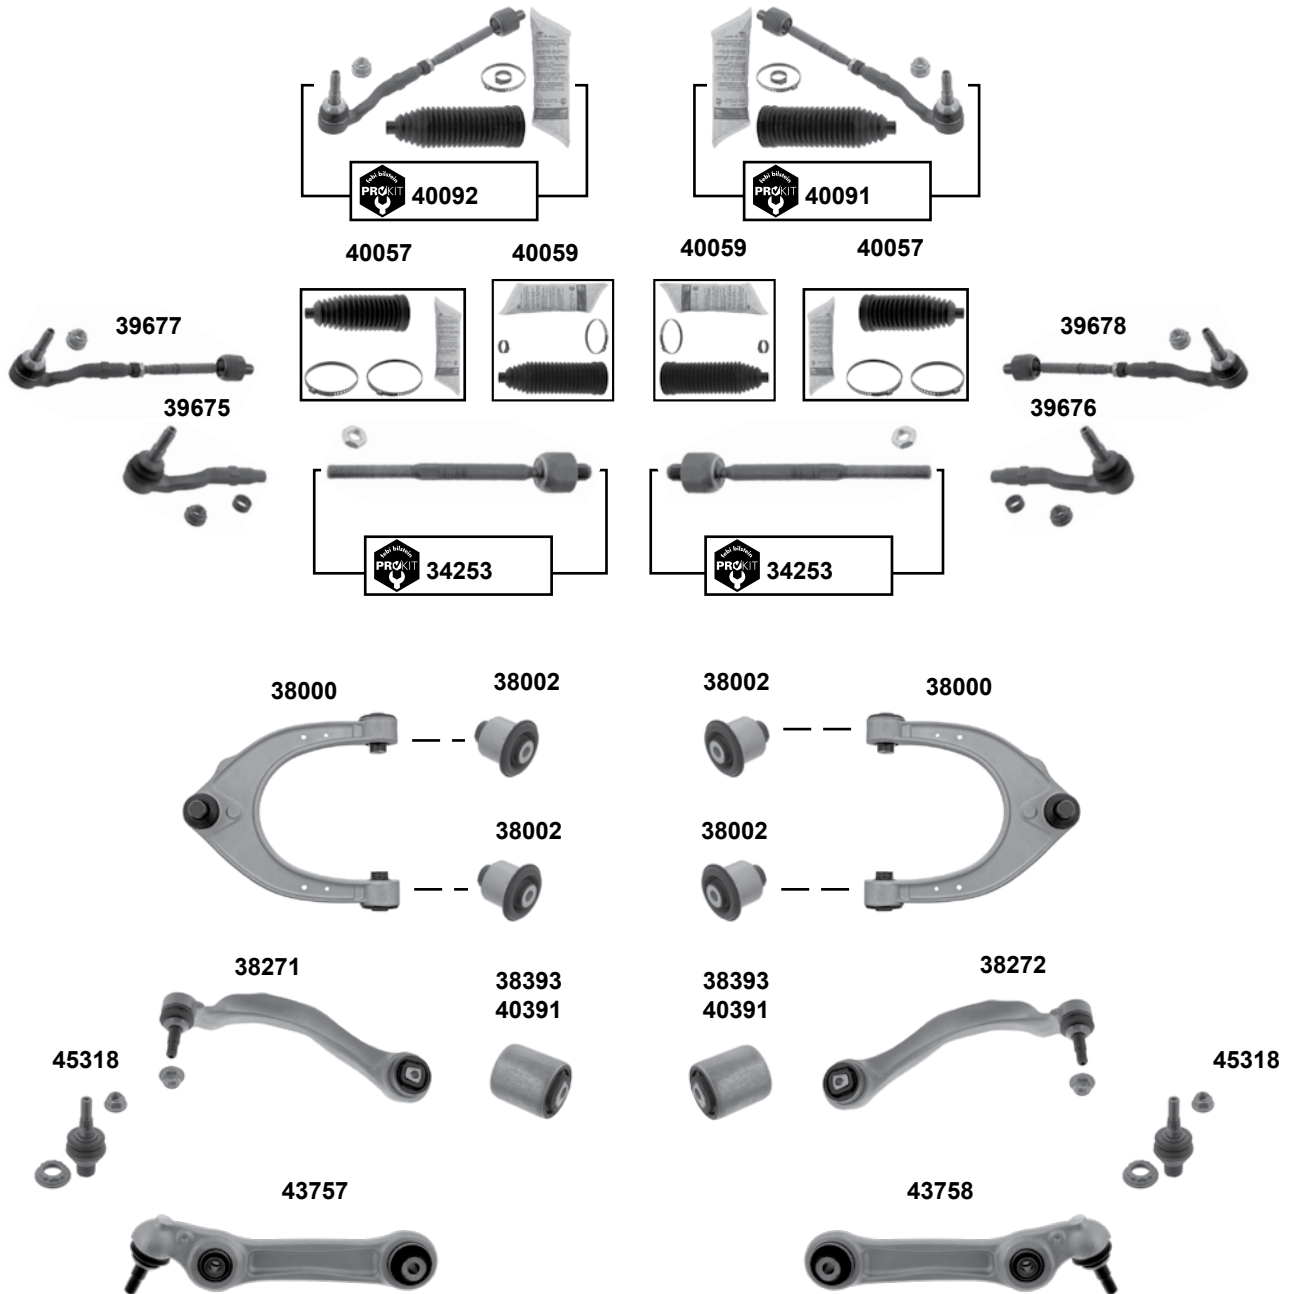

7'er (F01/F01LCI/F02/F02LCI/F04) (2008 → 2015)

Vorderachse / Front axle