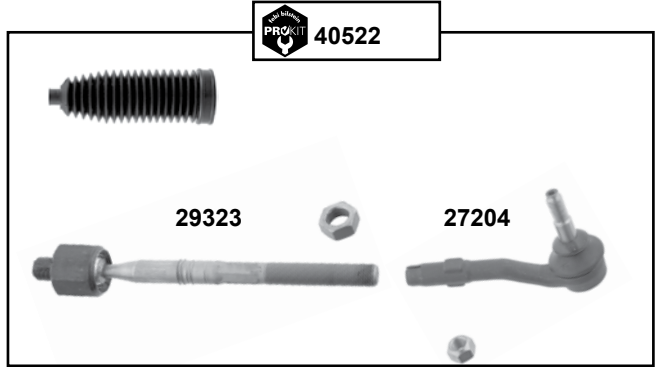

7'er (E65/E66) (2001 → 2008)

Vorderachse / Front axle