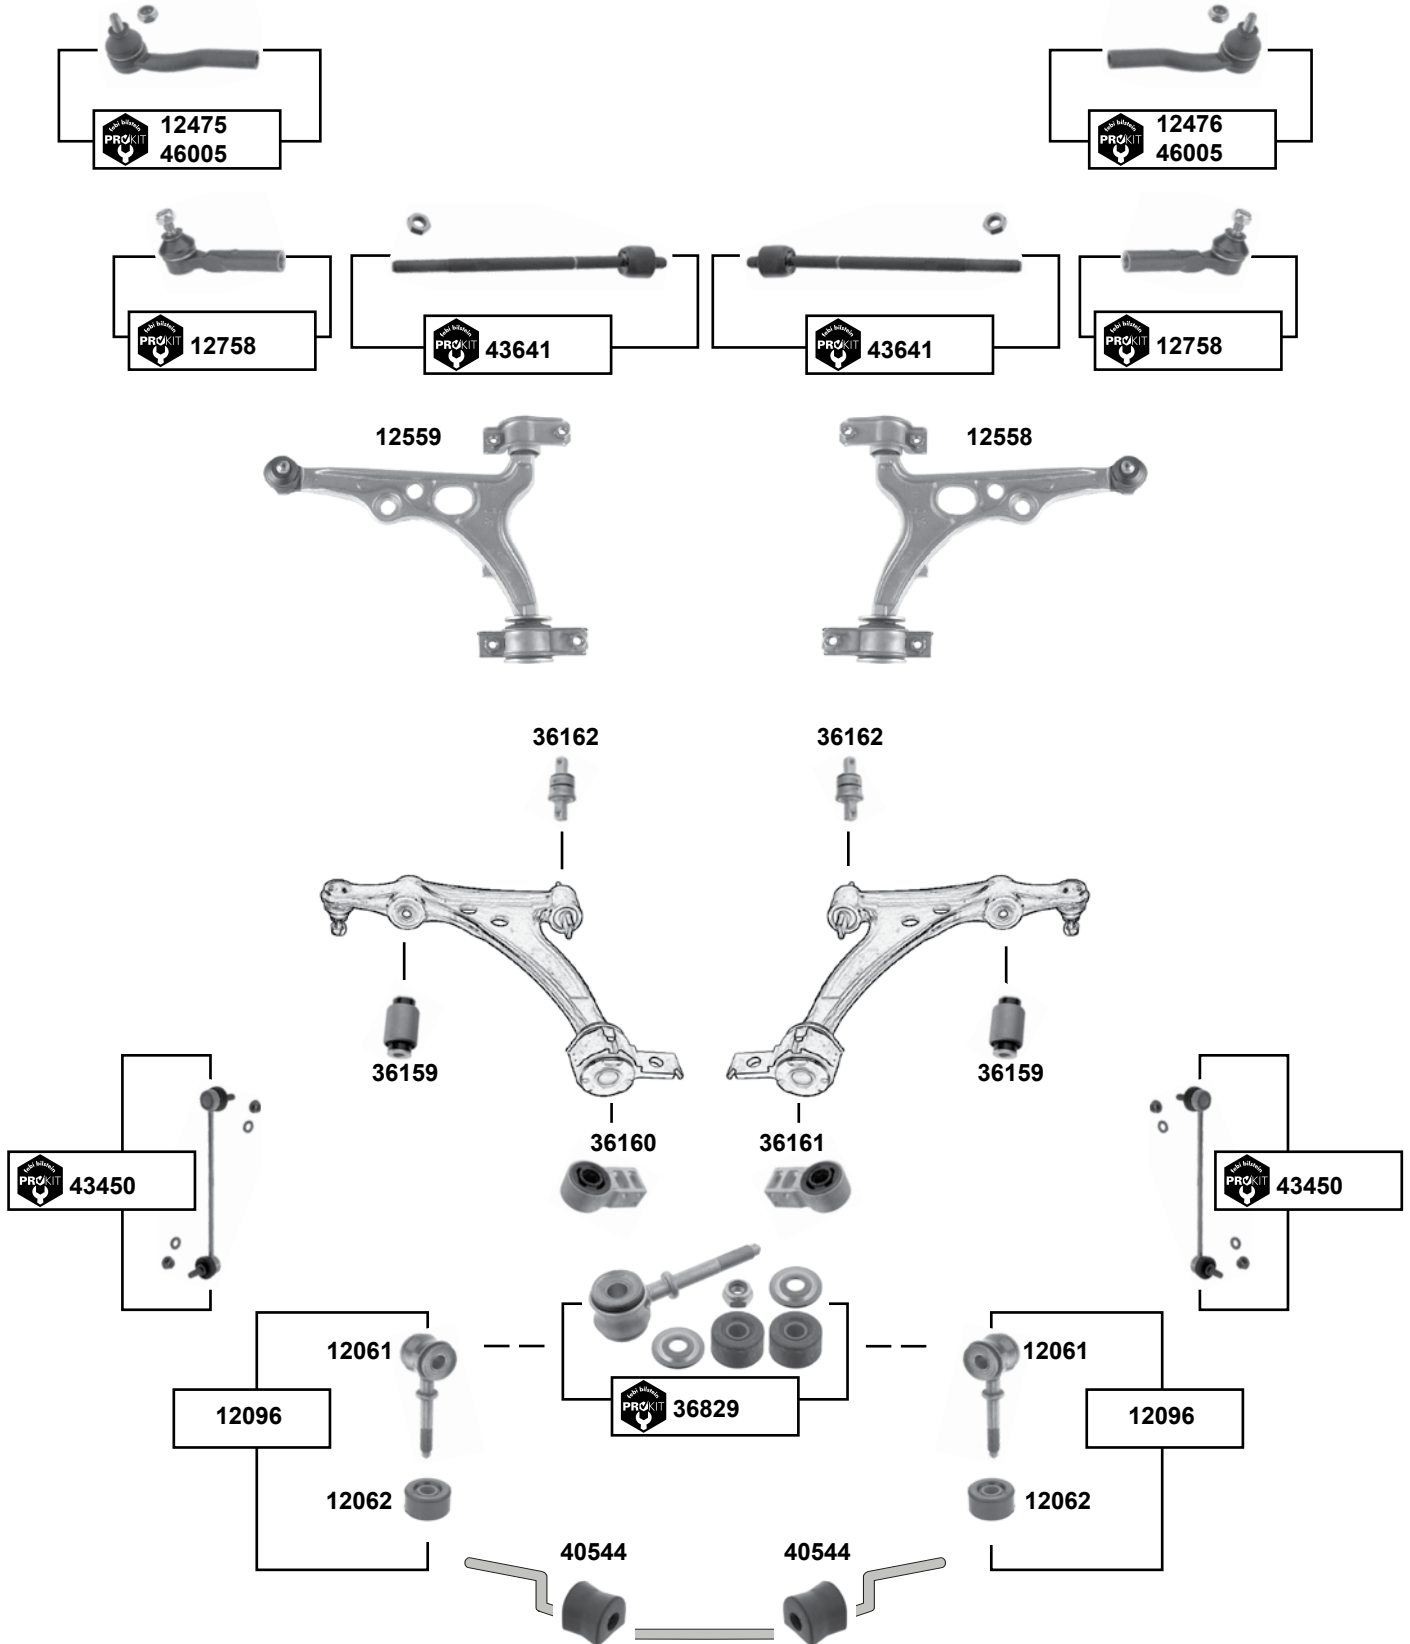

passend für / to fit

ALFA ROMEO

Car
Division

GTV / Spider (916)

(1995 →)

Vorderachse / Front axle