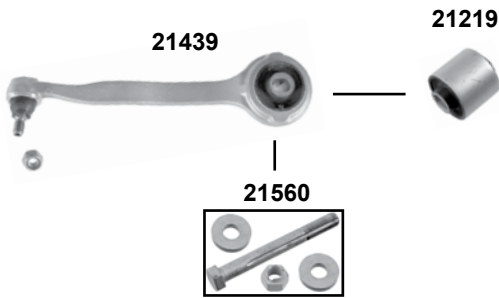

vorne / front