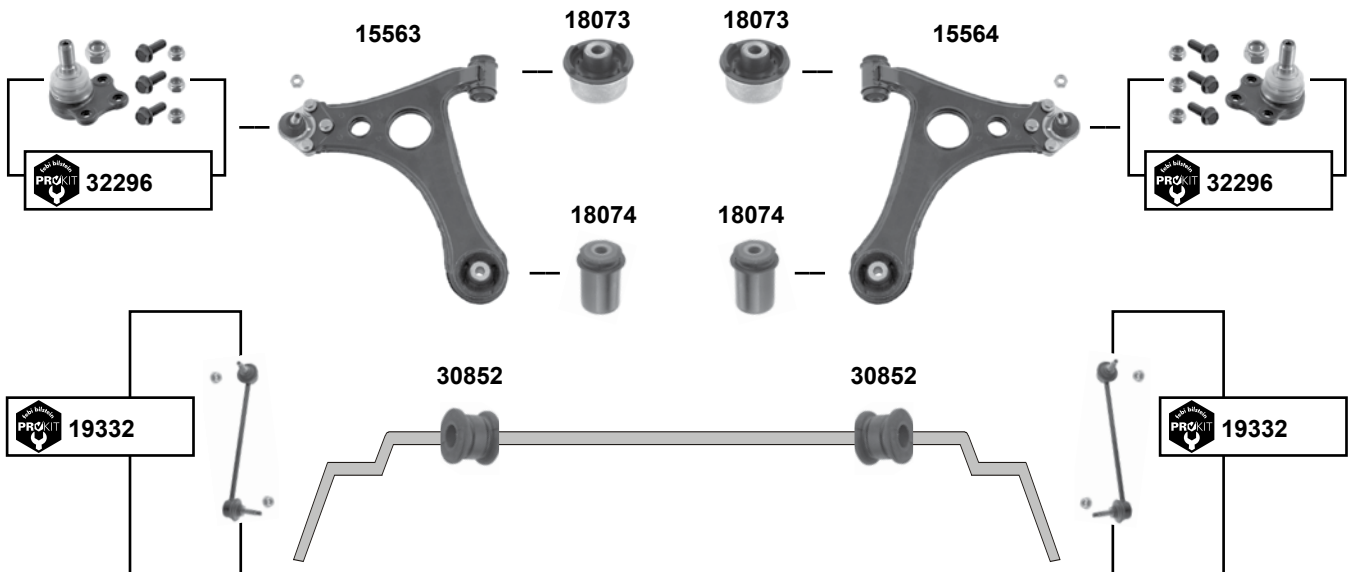

A-Klasse (BM 168) (1997 → 2005)

Vorderachse / Front axle

	Ref. - No.			
12565	168 330 15 35	Spurstangenendstück / tie rod end		M12 x 1,5
12566	168 330 16 35	Spurstangenendstück / tie rod end		M12 x 1,5
15563	168 330 23 07	Querlenker / control arm		
15564	168 330 24 07	Querlenker / control arm		
18073	168 333 06 14	Querlenkerlager / control arm mount		
18074	168 333 07 14	Querlenkerlager / control arm mount		
19332	168 320 11 89	ProKit Verbindungsstange / stabilizer link		
23221	168 330 13 35	Spurstange / tie rod		
30852	168 323 03 85	Stabilisatorlager / stabilizer mount		
32296	168 333 02 27 S1	ProKit Tragelenk / ball joint		M12 x 1,5
33108	168 330 99 07 S1	ProKit Querlenker / control arm		
33109	168 330 98 35	ProKit Spurstange links / tie rod left		
33110	168 330 99 35 S1	ProKit Spurstange rechts / tie rod right