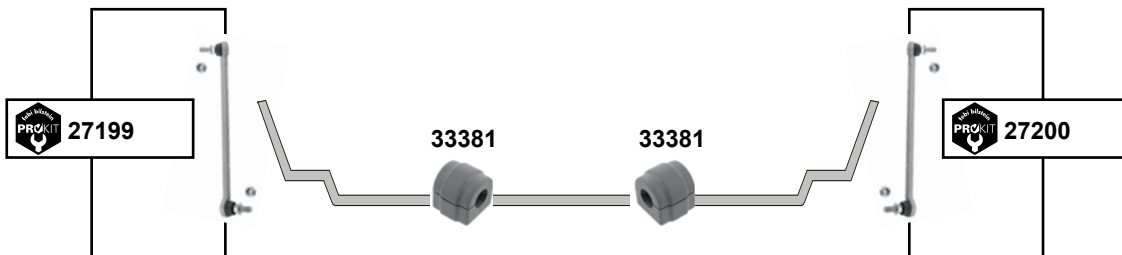

3'er (E92/LCI) (2005 → 2013) (ex.) Xi / Xd (4WD)M3

Vorderachse / Front axle