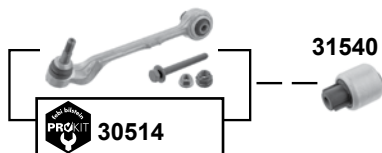

3'er Cabriolet (E93/E93 LCI) (2007 → 2014)

Vorderachse / Front axle