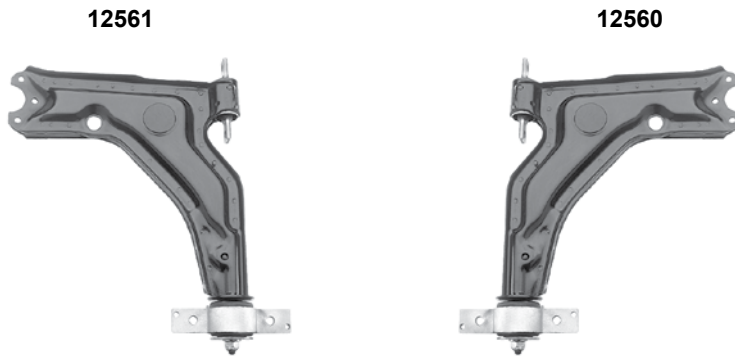

passend für / to fit

LANCIA

**Car
Division**

Thema/SW (834)

(1984 → 1994)

Vorderachse / Front axle

- (1) Thema (834) 88 → 92 (ex.) (mot.) 3,0 V6
- (2) Thema (834) (mot.) 2,0 (83/85/86/104/108/110/112/130/133kW) / 2,5 (ex.) 74kW / 2,85 (ex.) 110kW / 3,0 Thema SW (834) 87 → 94 2,0 110kW / 2,5 / 3,0
- (3) (mot.) 2,0B / 2,5D / 2,8B / 3,0B alle / all // 02/92 →

febi bilstein	Ref. - No.			
12556	82387676	ProKit Spurstangenendstück / tie rod end	88 →	
12560	82480038	Querlenker / control arm	(3)	
12561	82480039	Querlenker / control arm	(3)	
40544	82412746	Stabilisatorlager / stabilizer mount	(1)	Ø I 18 B 45
43644	9940260	ProKit Spurstange / tie rod	(2) servo.	L 268