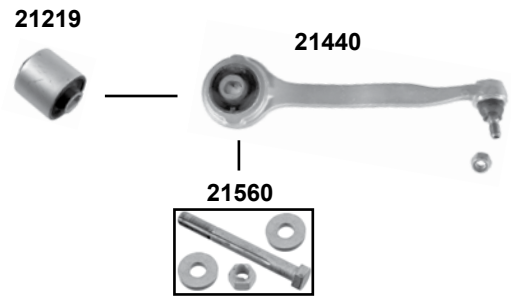

vorne / front