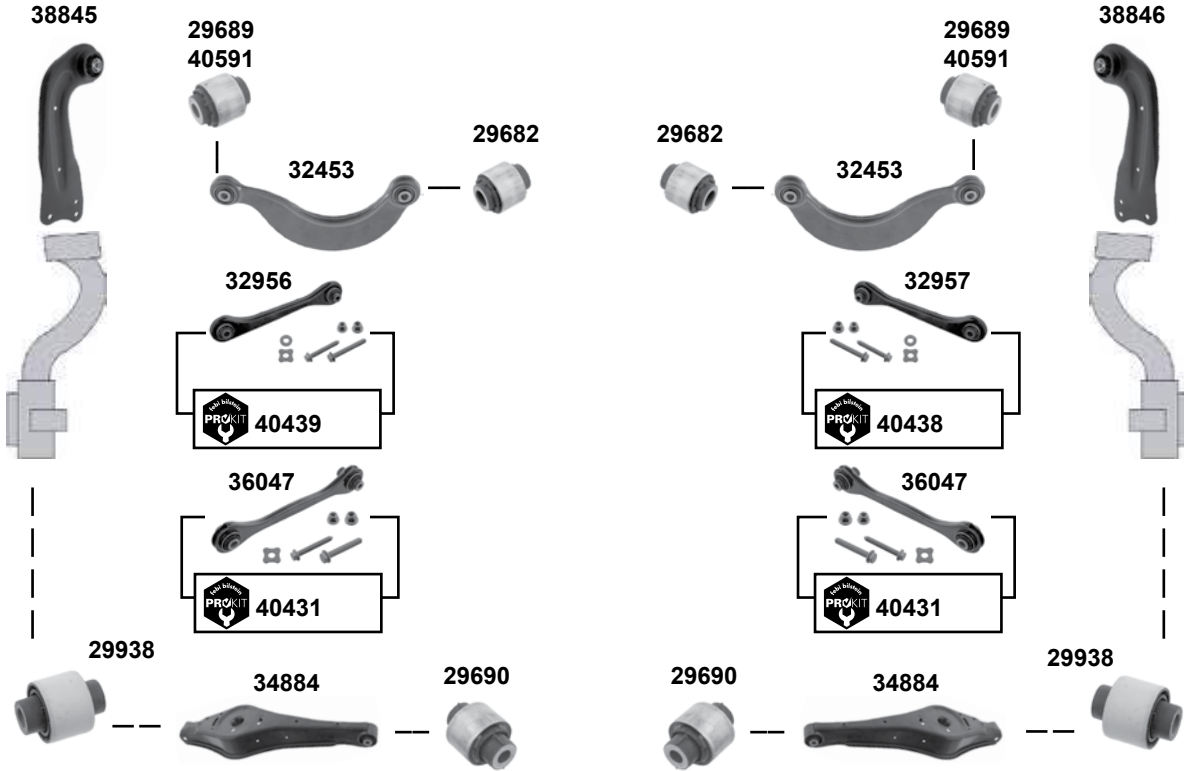

A3 (8P) (2004 →)

Hinterachse / Rear axle