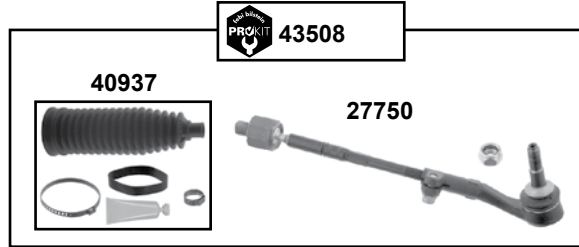

3'er Cabriolet (E93/E93 LCI) (2007 → 2014)

Vorderachse / Front axle