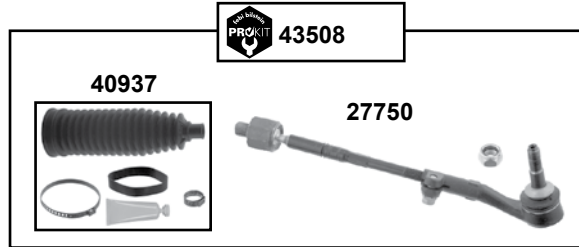

3'er (E92/LCI) (2005 → 2013) (ex.) Xi / Xd (4WD)M3

Vorderachse / Front axle