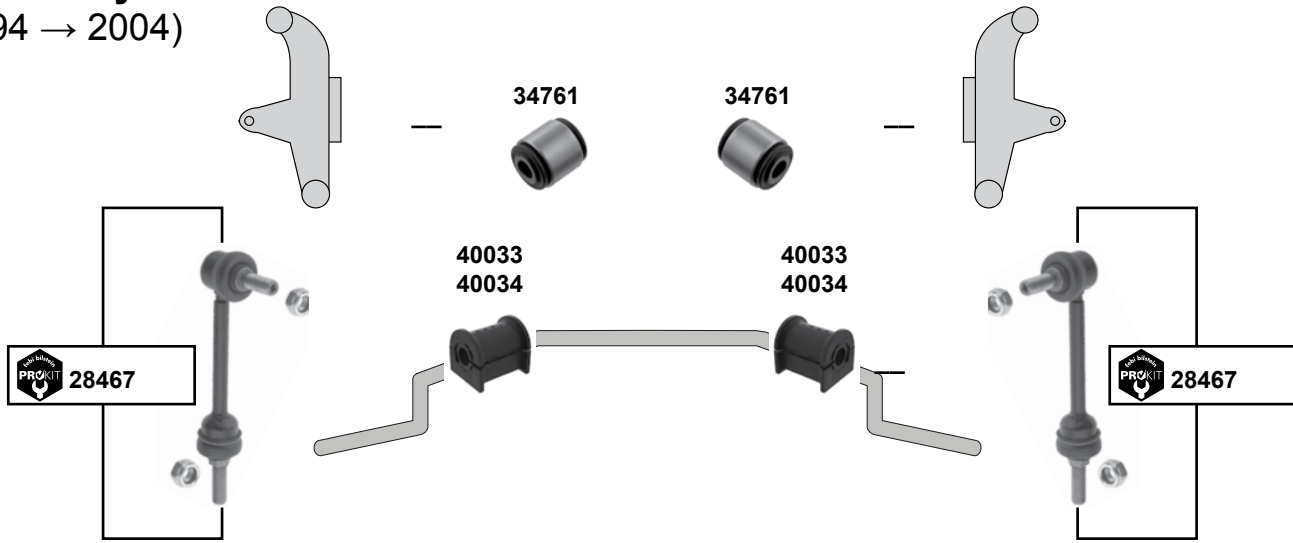

Discovery II (1994 → 2004)