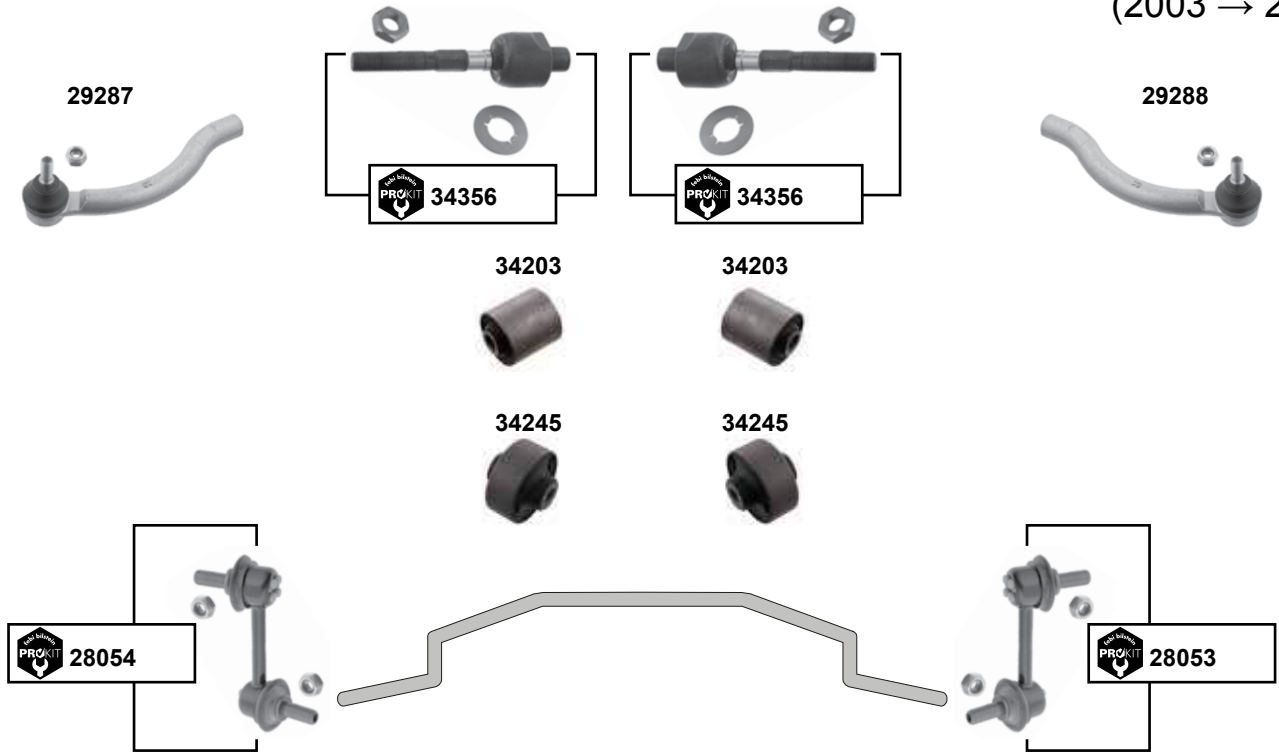

Accord VIII
(2003 → 2008)

Vorderachse / Front axle