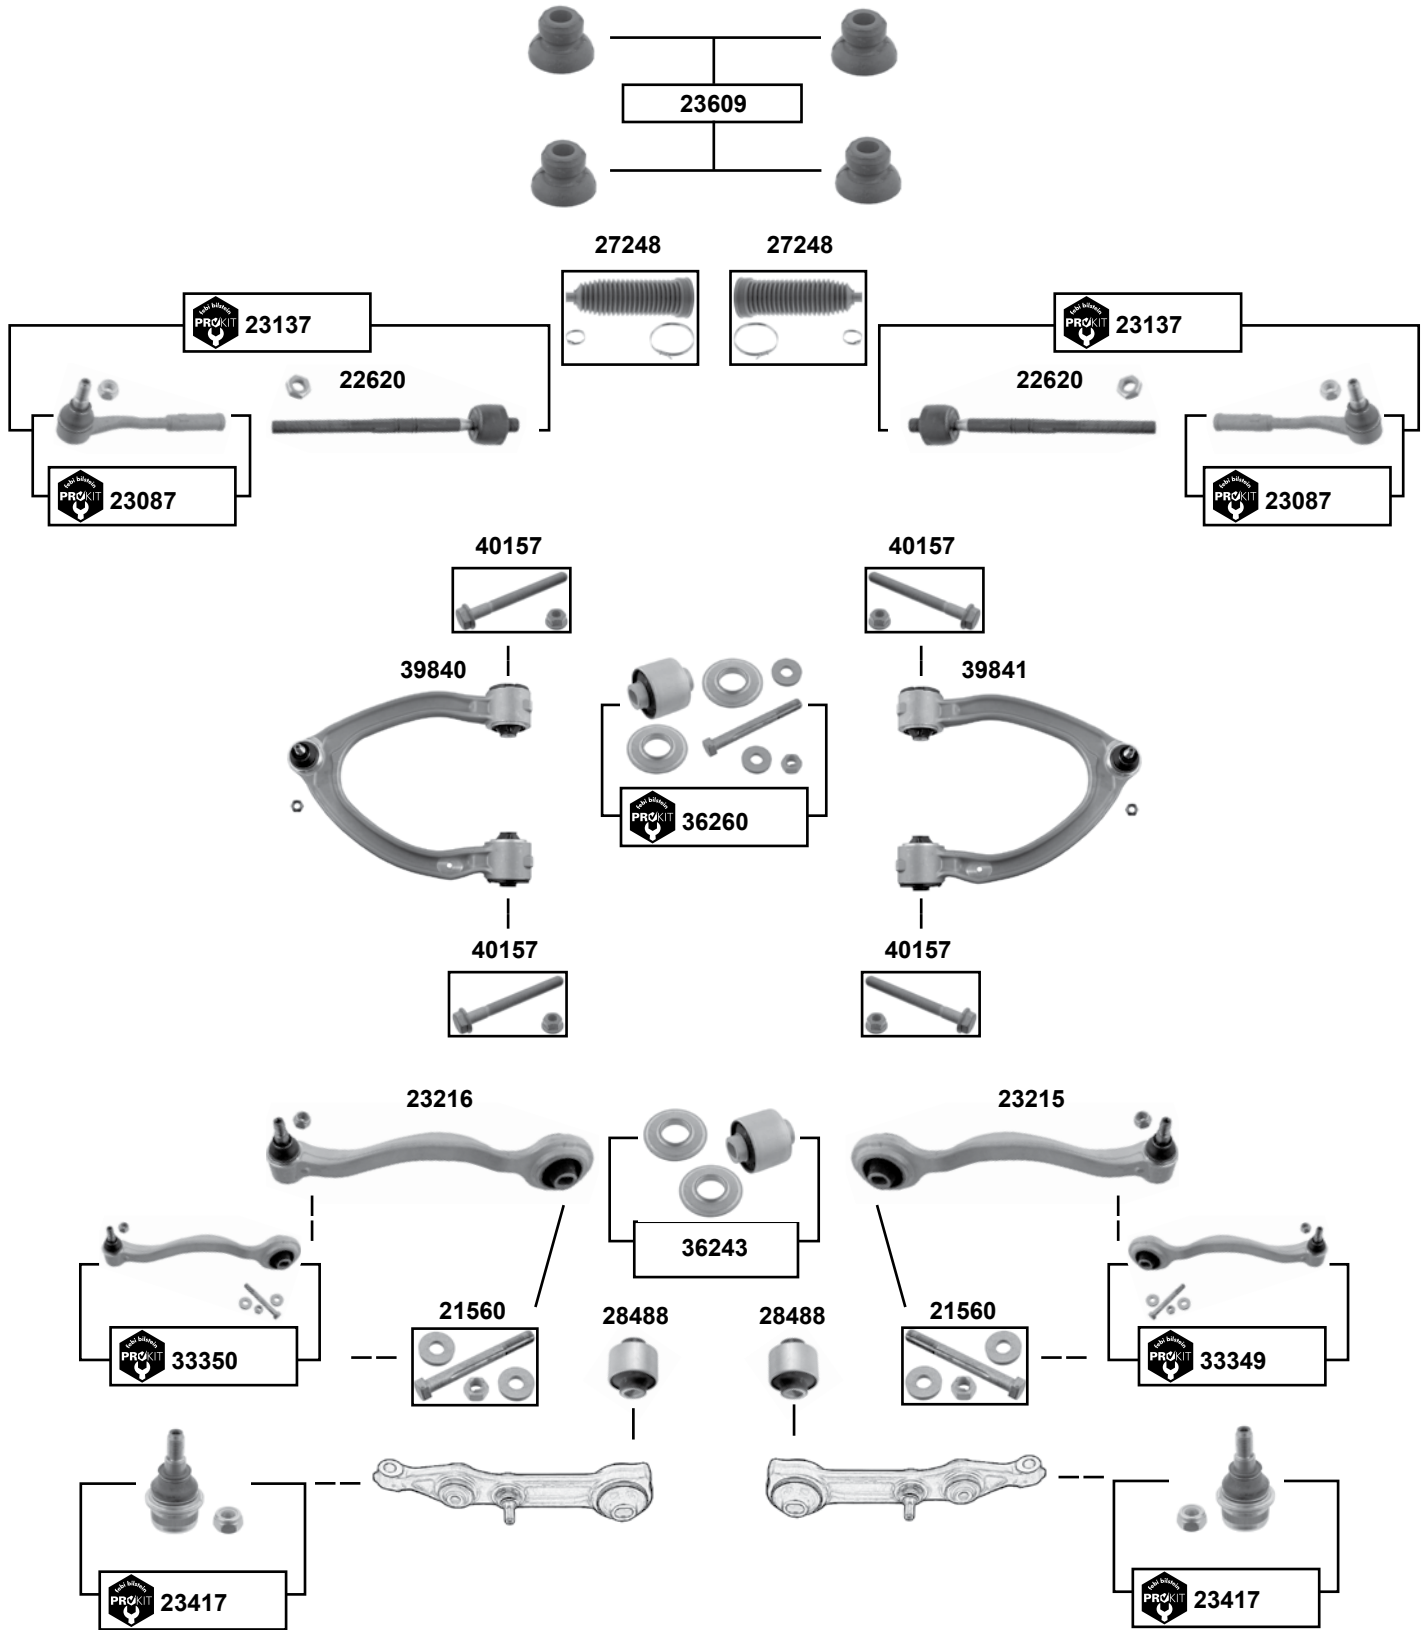

passend für / to fit

MERCEDES-BENZ

Car Division

CL (BM 215) (1999 → 2005)

Vorderachse / Front axle