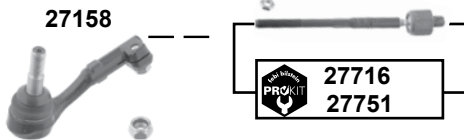

3'er Cabriolet (E93/E93 LCI) (2007 → 2014)

Vorderachse / Front axle