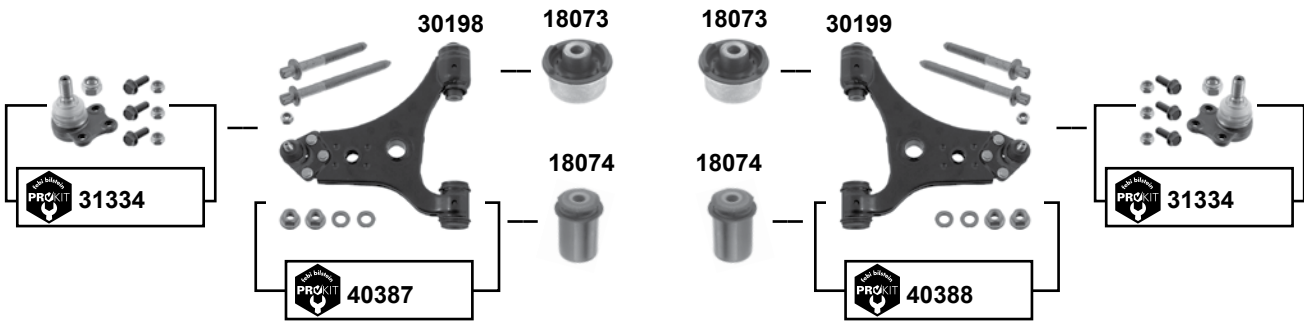

passend für / to fit

MERCEDES-BENZ

Car
Division

A-Klasse (BM 169)

(2004 →)

Vorderachse / Front axle