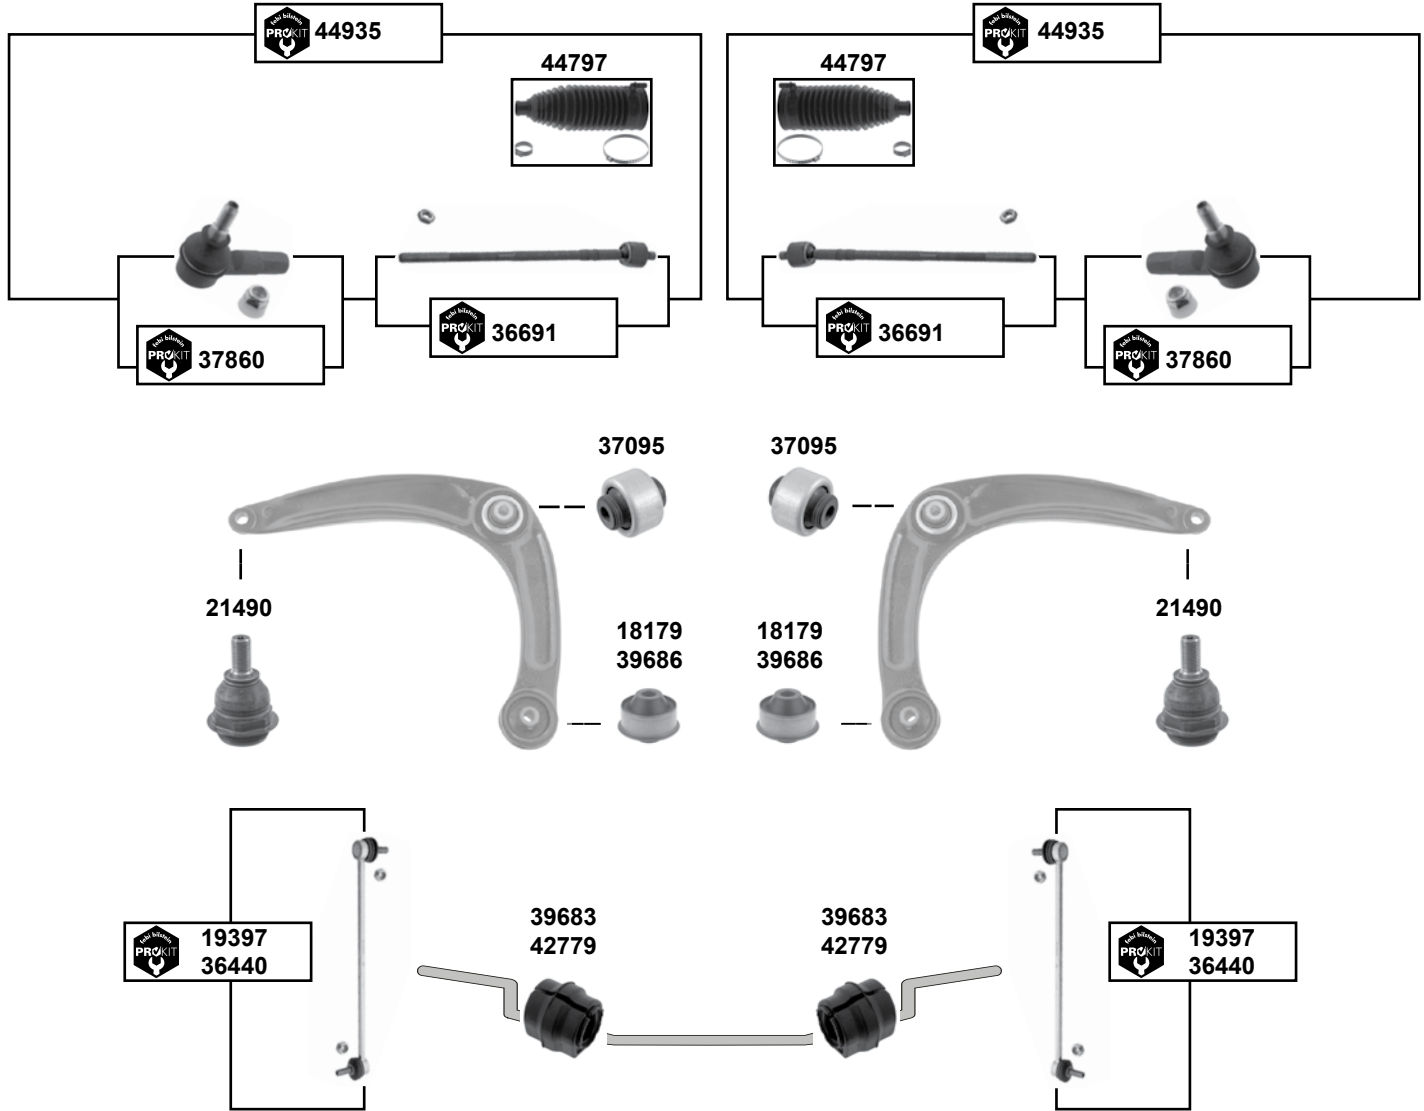

DS5 (2011 →)

Vorderachse / Front axle

- (1) Achsschenkel Ø 83 mm / knuckle assembly 83 mm
- (2) (mot.) DV6C, DV6F, EP6CDT, EP6FDT O 13175 →
- (3) Alle mit Radlager Ø 83mm / all with wheel bearing Ø 83mm

	Ref. - No.			
18179	3523.92	Querlenkerlager / control arm mount		Ø A 55
19397	98 049 474 80	ProKit Verbindungsstange / stabilizer link		L 335
21490	3640.73	Traggelenk / ball joint		
36440	98 049 474 80	ProKit Verbindungsstange / stabilizer link		L 335
36691	3812.F7	ProKit Axialgelenk / axial joint		L 385
37095	3523.CW	Querlenkerlager / control arm mount		Ø A 55,5
37860	3817.73	ProKit Spurstangenendstück / tie rod end	(1)	M14 x 1,5
39683	5094.F2	Stabilisatorlager / stabilizer mount		Ø I 23,5
39686	3523.80	Querlenkerlager / control arm mount	(2)	Ø I 14,3 A 55,5
42779	5094.E4	Stabilisatorlager / stabilizer mount		Ø I 25
44797	4066.82	Rep. Satz Lenkmanschette / rep. kit steering boot		L187,4
44935	3812.F7 S1	ProKit Spurstange / tie rod	(3)