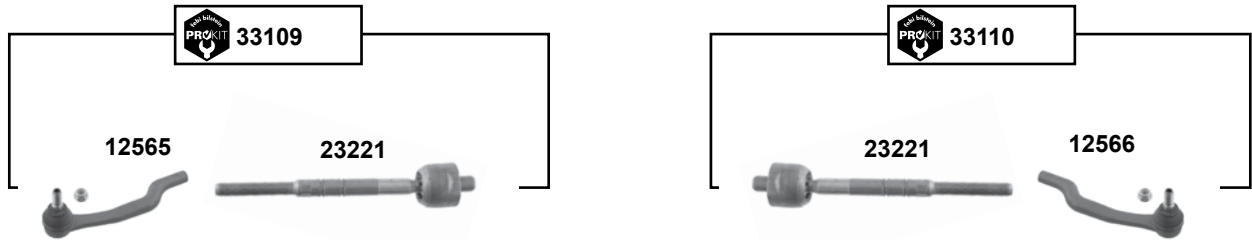

A-Klasse (BM 168) (1997 → 2005)

Vorderachse / Front axle

	Ref. - No.			
12565	168 330 15 35	Spurstangenendstück / tie rod end		M12 x 1,5
12566	168 330 16 35	Spurstangenendstück / tie rod end		M12 x 1,5
15563	168 330 23 07	Querlenker / control arm		
15564	168 330 24 07	Querlenker / control arm		
18073	168 333 06 14	Querlenkerlager / control arm mount		
18074	168 333 07 14	Querlenkerlager / control arm mount		
19332	168 320 11 89	ProKit Verbindungsstange / stabilizer link		
23221	168 330 13 35	Spurstange / tie rod		
30852	168 323 03 85	Stabilisatorlager / stabilizer mount		
32296	168 333 02 27 S1	ProKit Tragelenk / ball joint		M12 x 1,5
33108	168 330 99 07 S1	ProKit Querlenker / control arm		
33109	168 330 98 35	ProKit Spurstange links / tie rod left		
33110	168 330 99 35 S1	ProKit Spurstange rechts / tie rod right