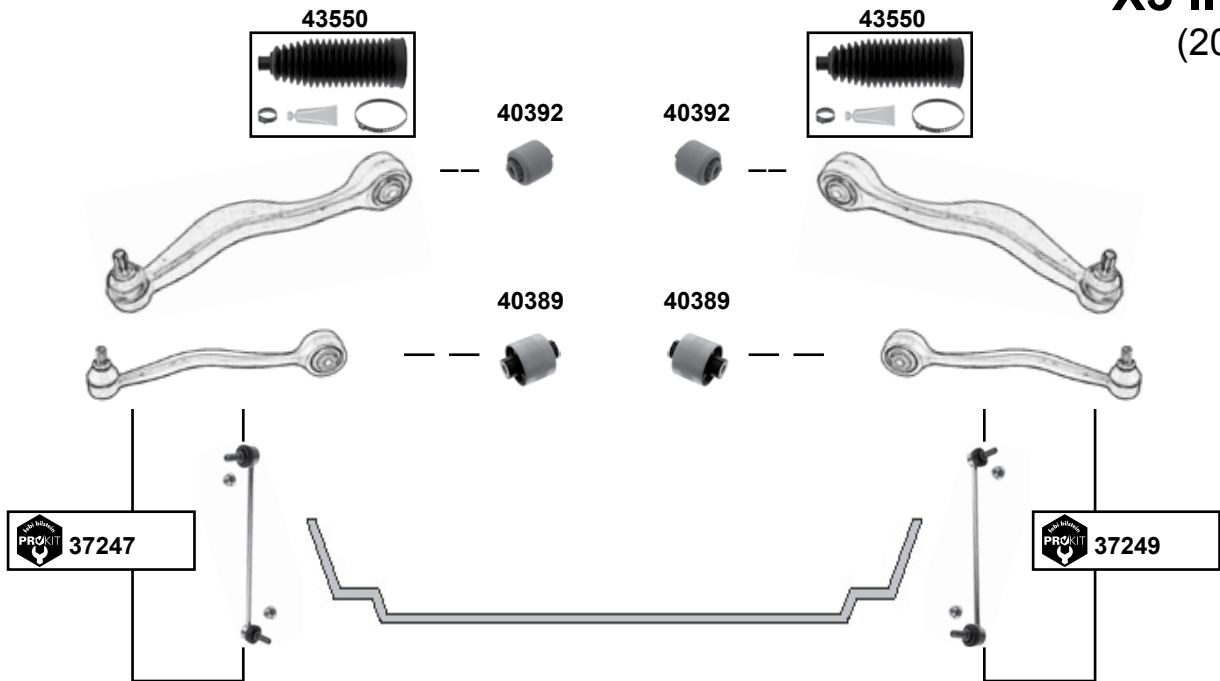

X3 II (F25)
(2010 →)

Vorderachse / Front axle