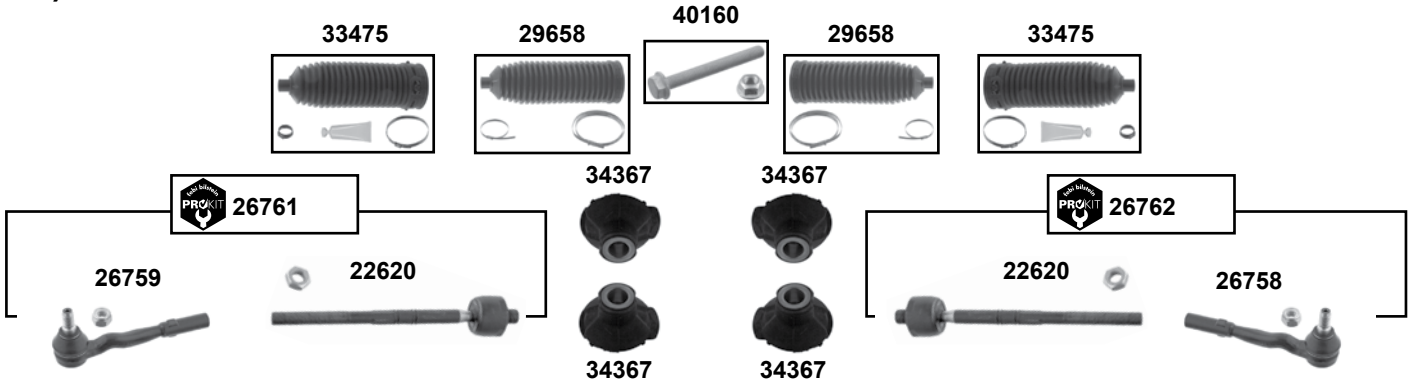

passend für / to fit

MERCEDES-BENZ

Car Division

E-Klasse (BM 211)

(2002 → 2009)

(ex.) 4-matic

Vorderachse / Front axle