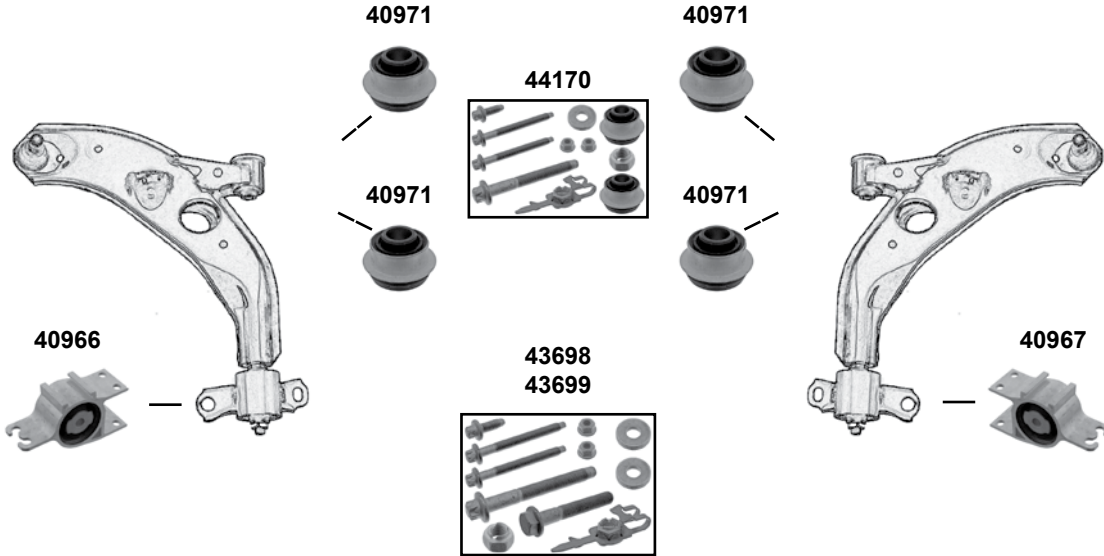

A-Klasse (BM 176)

(2012 →)

Vorderachse / Front axle

(1) (ch.) → J 052121, (ch.) → V 000000

(2) A 160 CDI, A 220 CDI
A 180/CDI, A 200/CDI, A 220 CDI, A 250 (ch.) J 052122 → , (ch.) V 000001 →
A 250 4 Matic, A 45 AMG/4 Matic (ch.) V 000001→

Ref. - No.

Part No.	Ref. - No.	Description	Quantity	Dimensions
40820	246 320 06 89 S1	Verbindungsstange / stabilizer link		M12 x 1,5
40966	246 333 01 00	Querlenkerlager / control arm mount		Ø | 14 A 70
40967	246 333 02 00	Querlenkerlager / control arm mount		Ø | 14 A 70
40971	246 333 01 14	Querlenkerlager / control arm mount		Ø | 20 A 60
43698	246 330 98 00	Montagesatz für Querlenker / mounting kit for control arm	(1)	
43699	246 330 99 00	Montagesatz für Querlenker / mounting kit for control arm	(2)	
44170	246 333 01 14 S2	Querlenkerlagersatz / control arm mounting kit	(1)