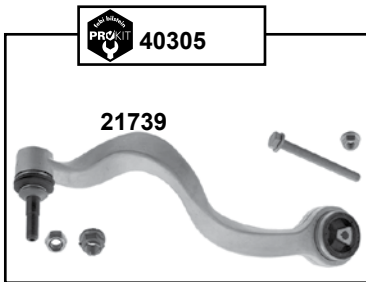

7'er (E65/E66) (2001 → 2008)

Vorderachse / Front axle