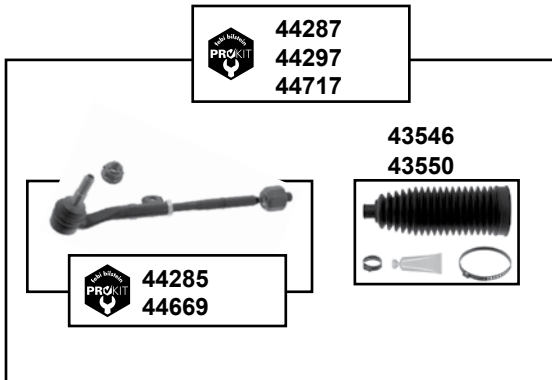

3'er (F30/F31/F34) (2012 →)

Vorderachse / Front axle