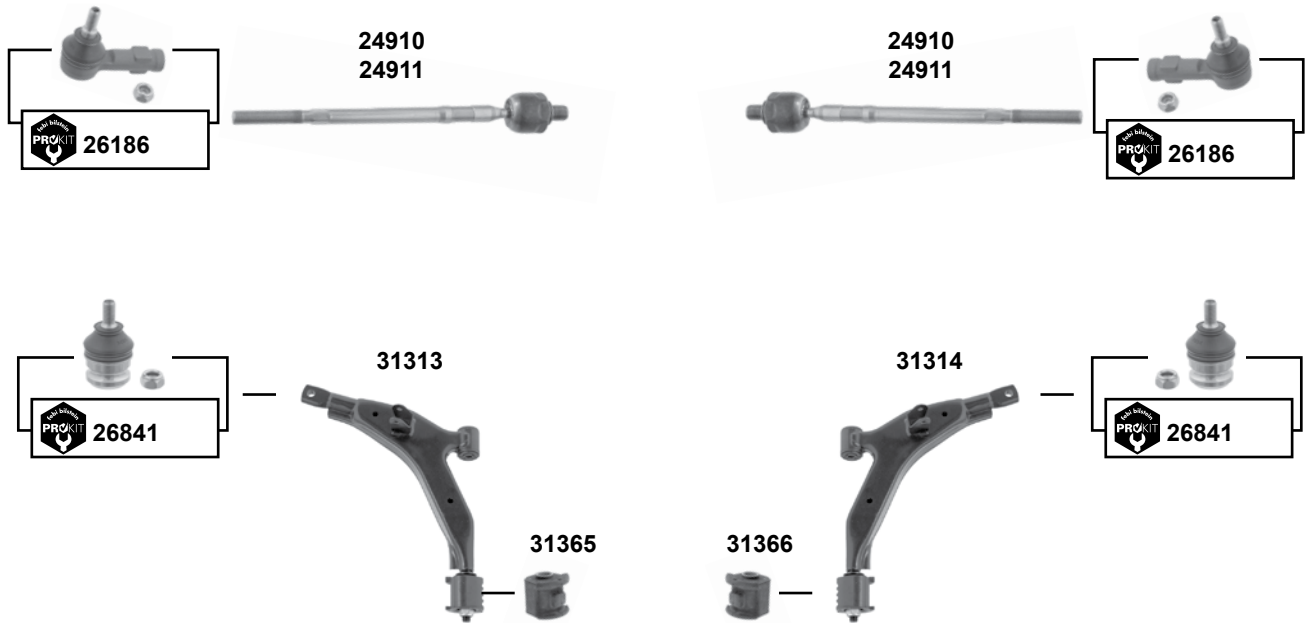

Santro
(2003 → 2005)

Vorderachse / Front axle