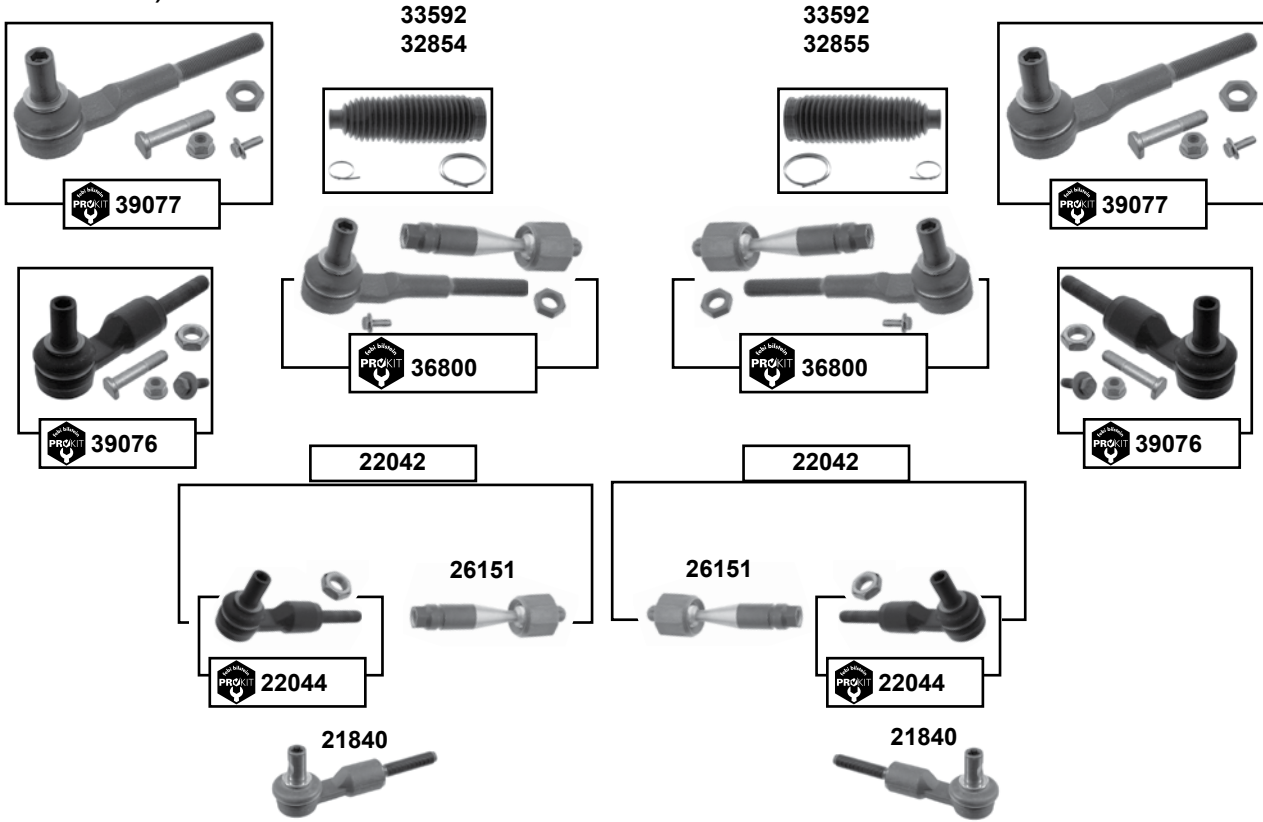

A4 / Quattro (8H)

(2002 → 2009)

Vorderachse / Front axle