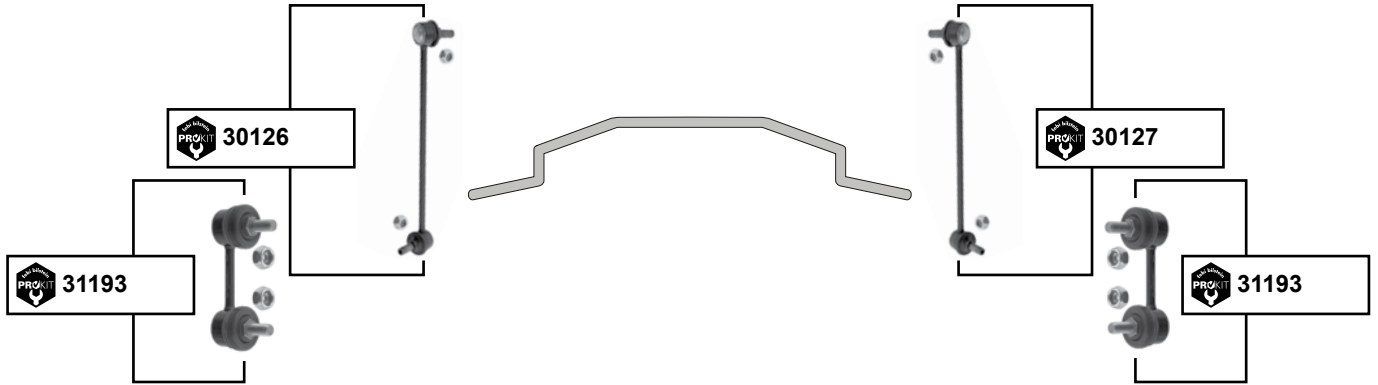

Mentor (1997 → 2004)

Vorderachse / Front axle