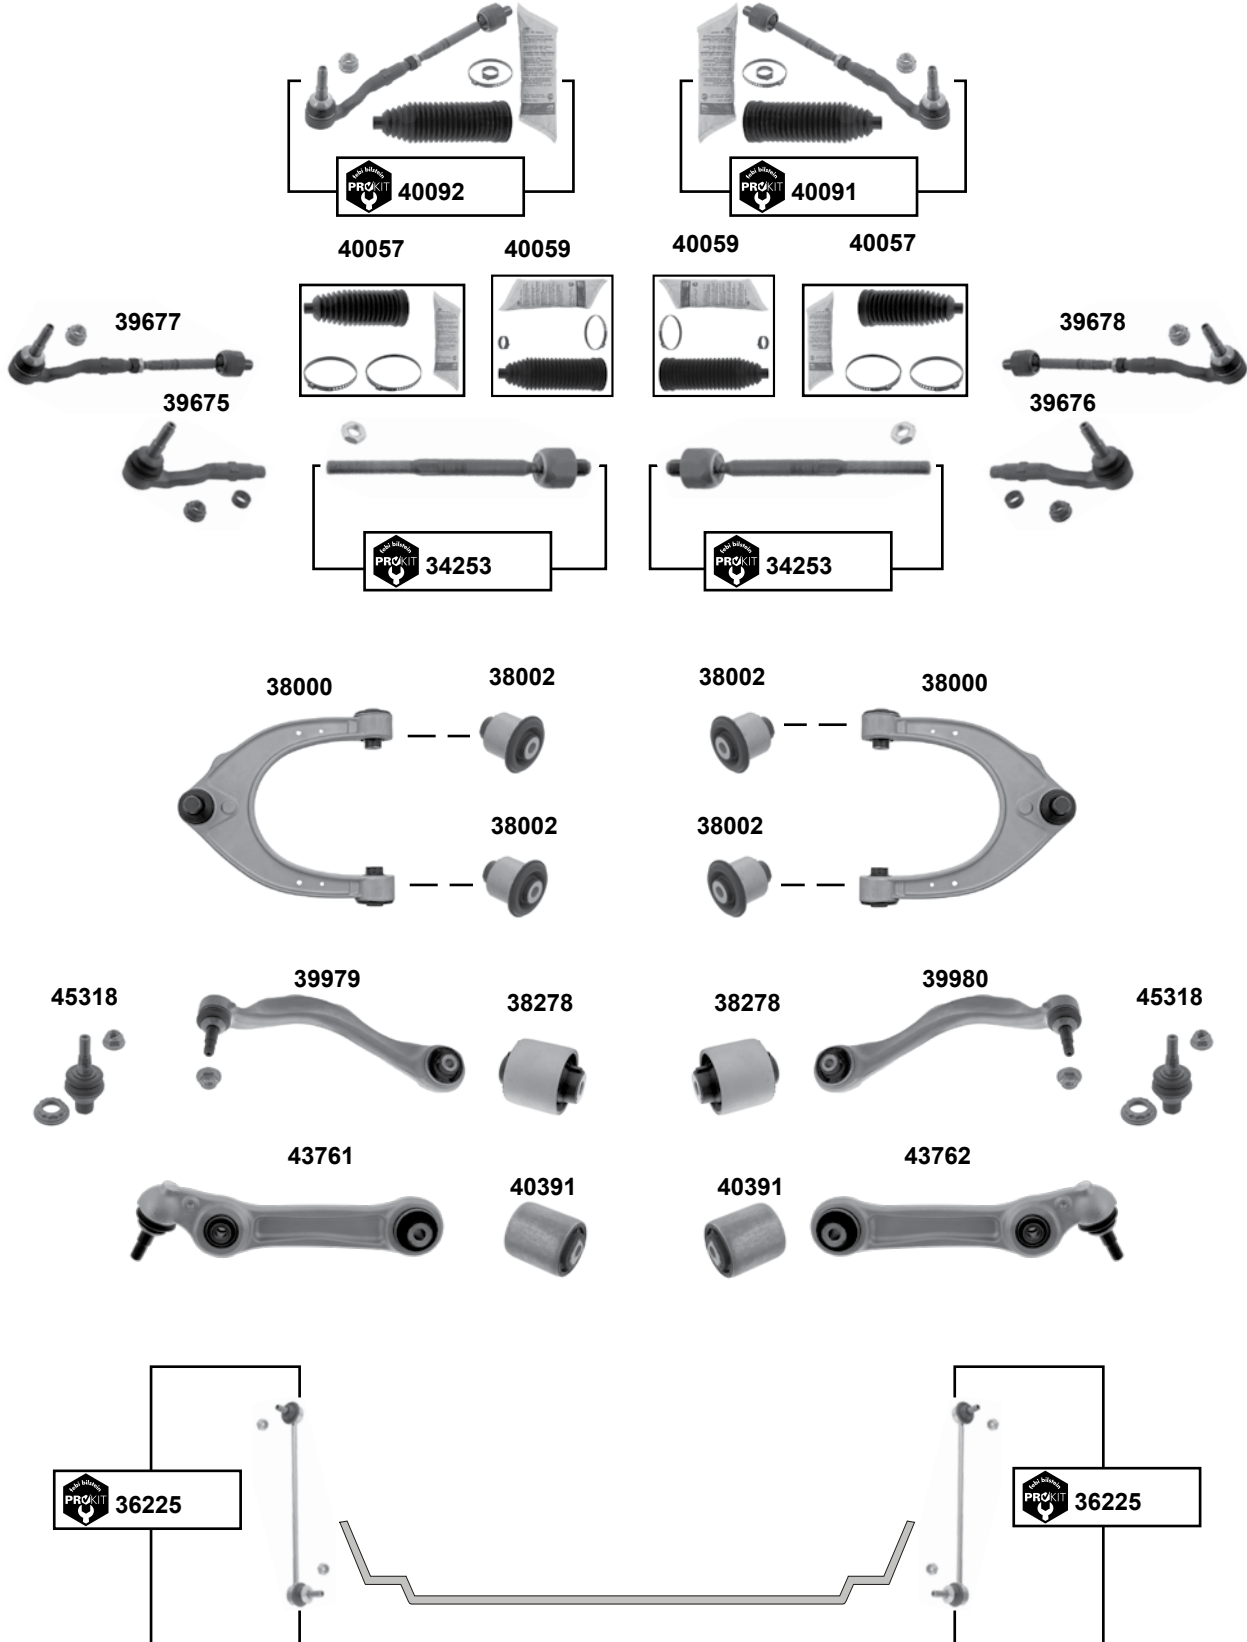

5'er (F10/LCI/F11/LCI/F18) (2010 →)

Vorderachse / Front axle