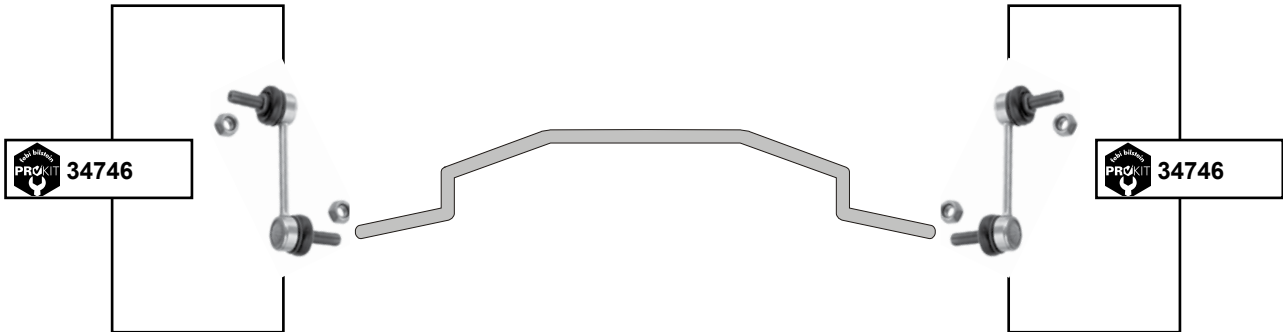

(ex.) Sport

L 120
L 229
ØA 45,1
ØA 54

passend für / to fit

LAND ROVER

Car
Division

Range Rover Sport

(2005 → 2009)

Range Rover Sport