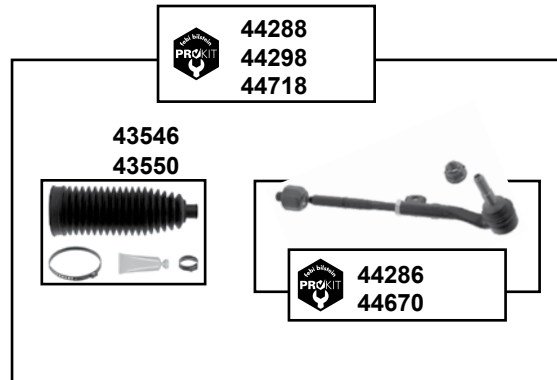

3'er (F30/F31/F34) (2012 →)

Vorderachse / Front axle