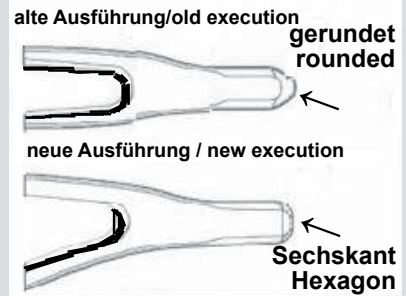

When replacing a compl.ete mount please do also think of the other side - this has to be replaced as well (use febi 18686). A rubber mounting installed before may not be used anymore as the rubberized interior is destroyed by the dry pulling off. Control Arms Form A have to be replaced, do not mix.!