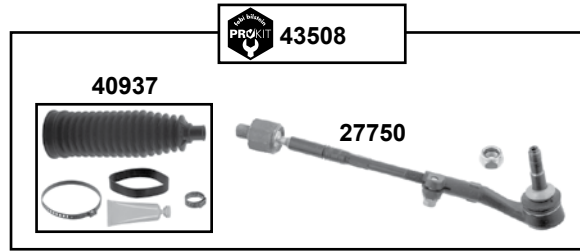

3'er (E90/LCI/E91/LCI) (2005 → 2013) (ex.) 4WD

Vorderachse / Front axle