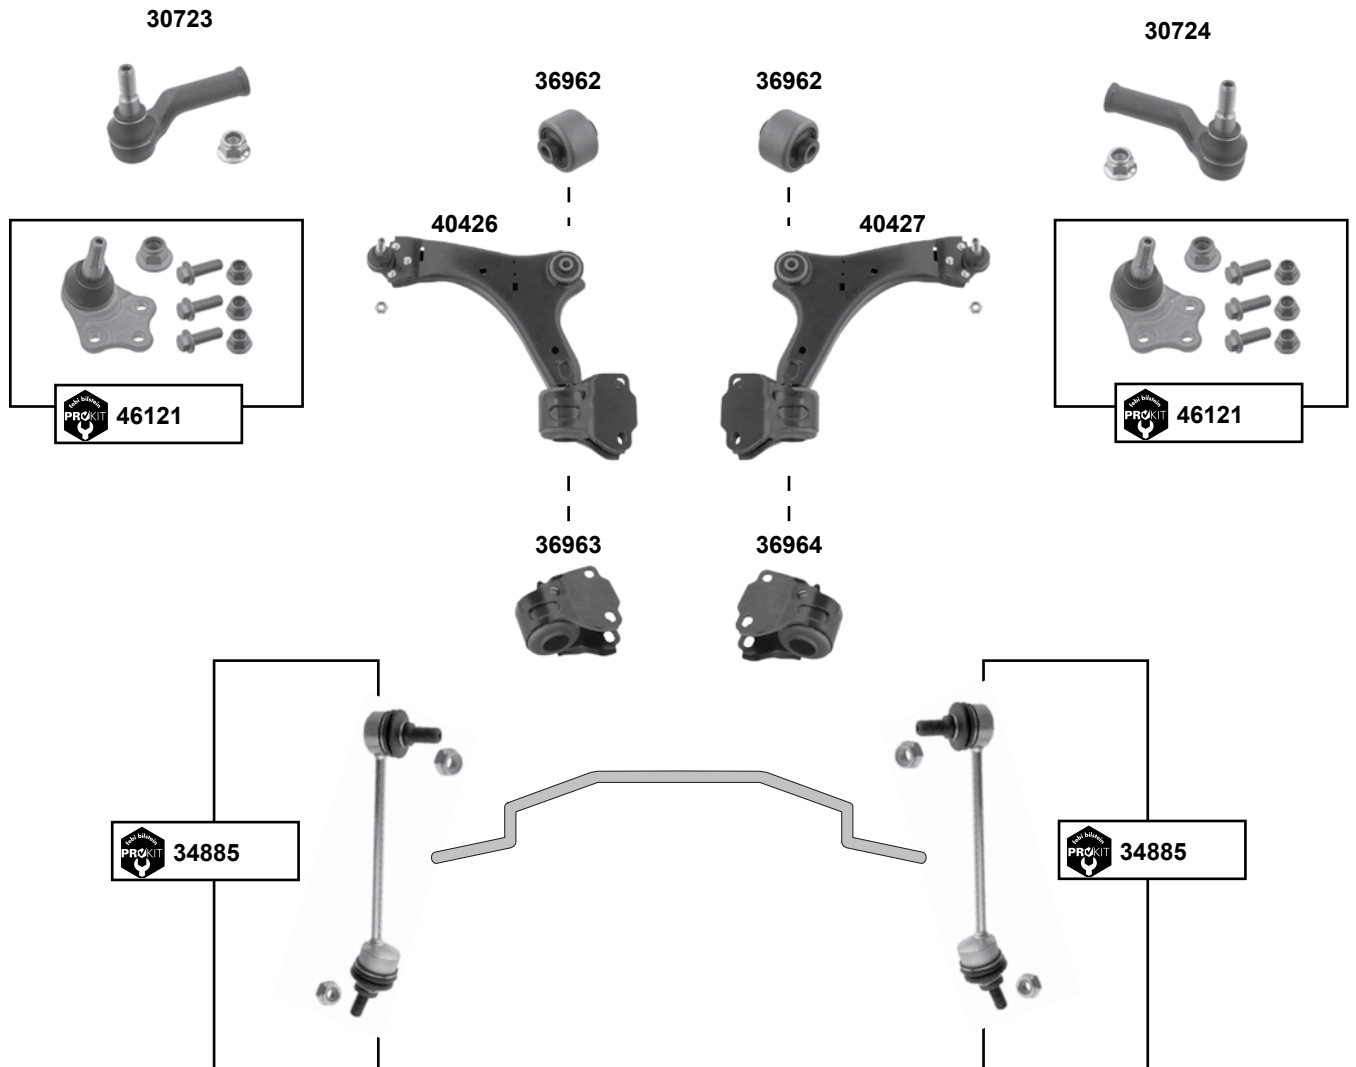

Freelander II (LR2) (2006 →)

Vorderachse / Front axle

(1) alle/all (ex.) 2.0 Benziner Motor / 2.0 gasoline engine

Ref. - No.

Ref. - No.	Description	Quantity	Dimensions
30723	Spurstangenendstück / tie rod end		M18 x 1,5
30724	Spurstangenendstück / tie rod end		M18 x 1,5
34885	ProKit Verbindungsstange / stabilizer link		L 347,5
36962	Querlenkerlager / control arm mount	(1)	Ø A 60
36963	Querlenkerlager / control arm mount	(1)	
36964	Querlenkerlager / control arm mount	(1)	
40426	Querlenker / control arm		
40427	Querlenker / control arm		
46121	ProKit Traggelenk / ball joint		

→ 14