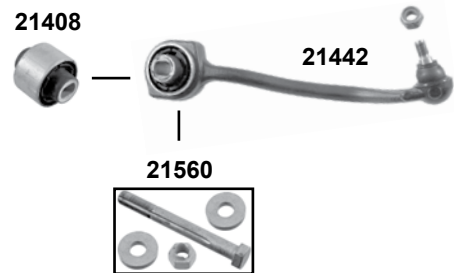

hinten / rear