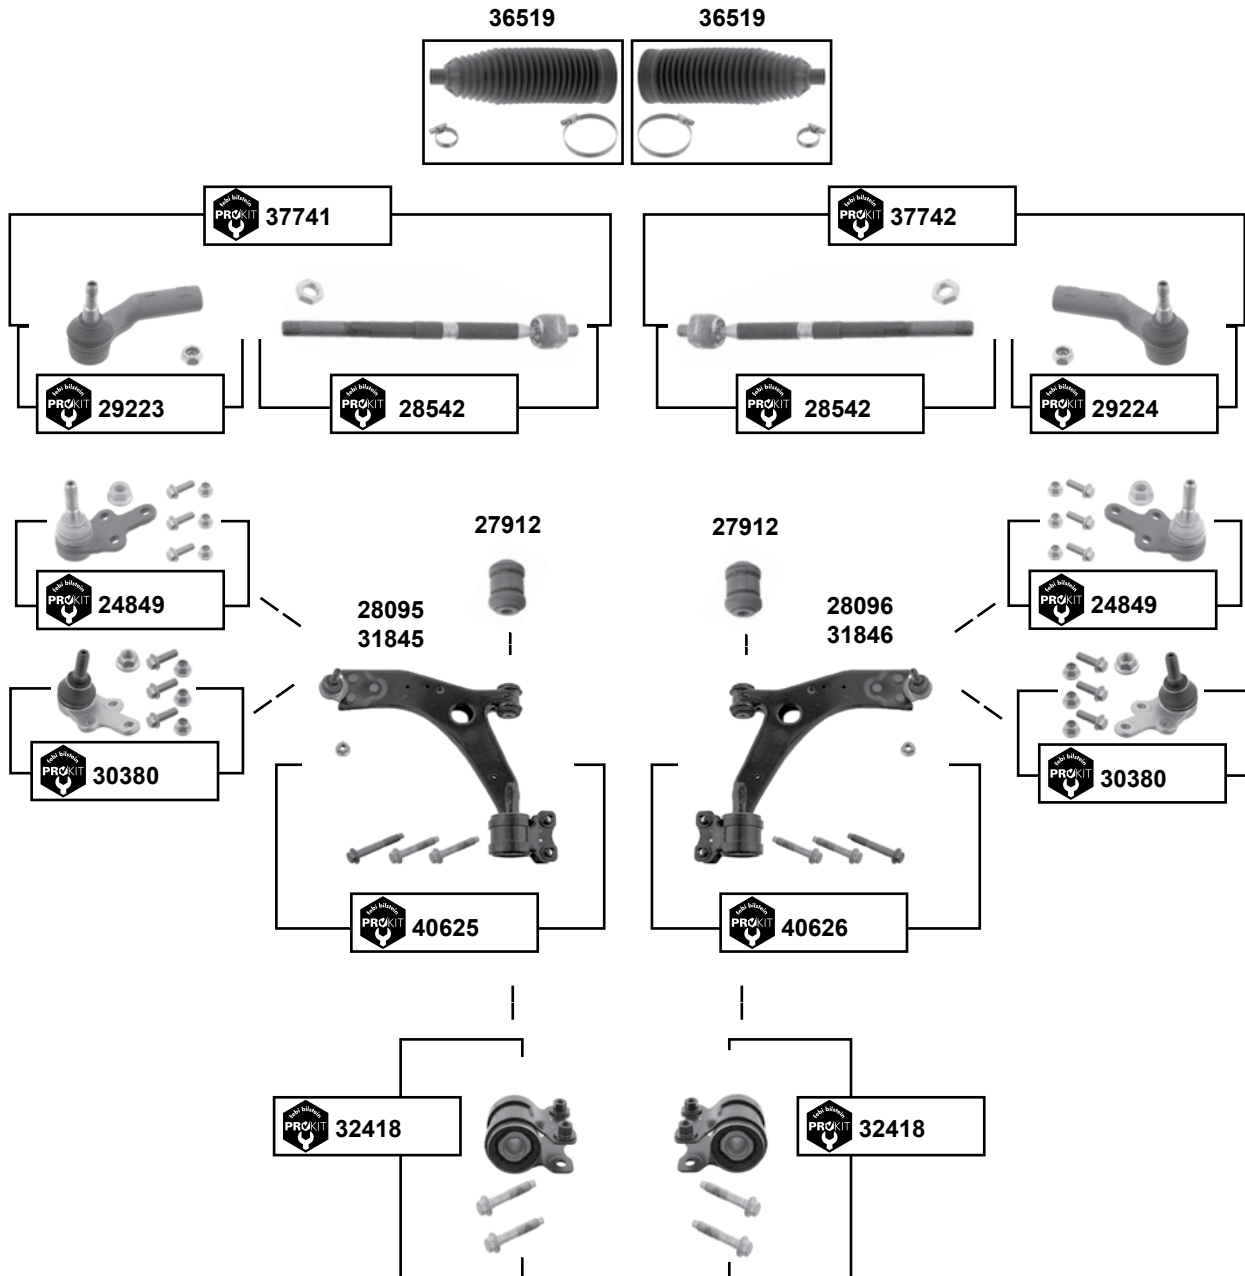

Focus C-Max 07 (03/07 → 07/10)

Vorderachse / Front axle