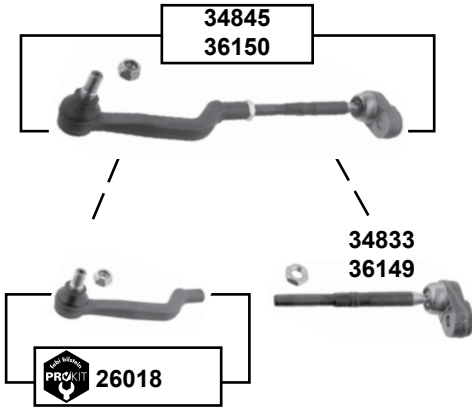

passend für / to fit

MERCEDES-BENZ

Car
Division

A-Klasse (BM 169)

(2004 →)

Vorderachse / Front axle