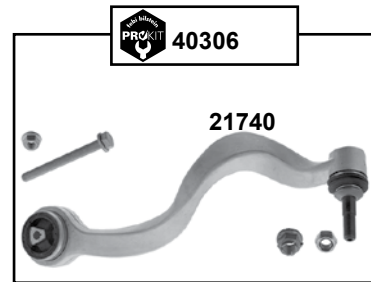

7'er (E65/E66) (2001 → 2008)

Vorderachse / Front axle