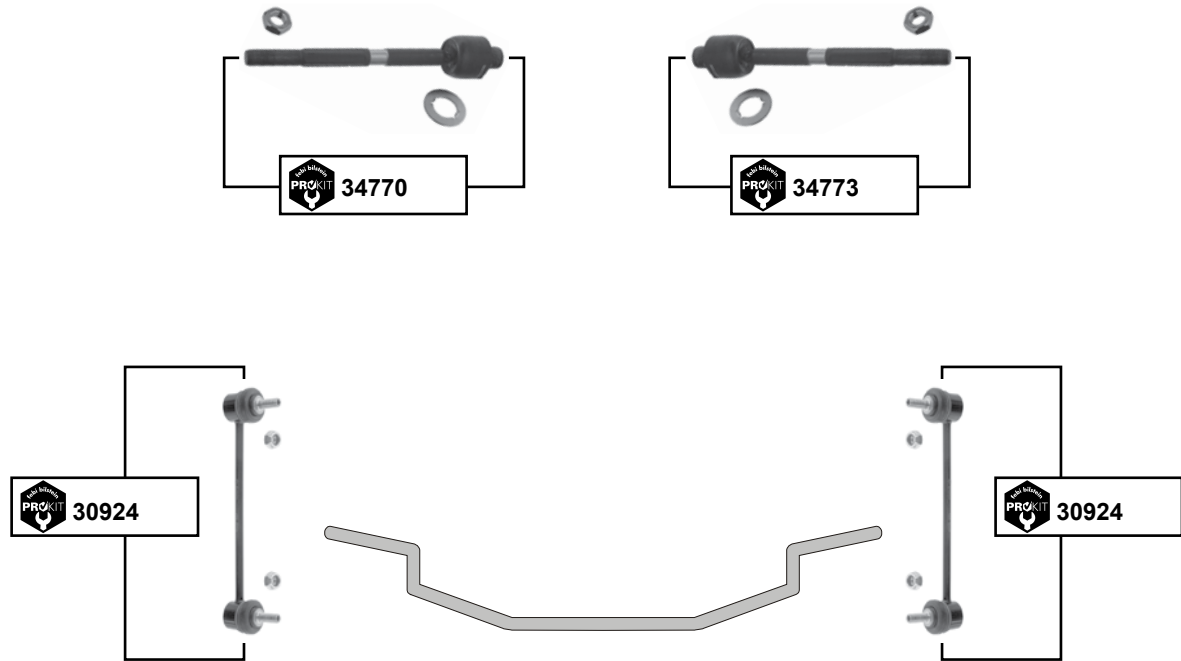

Civic VII (FD)
(2005 →)

Vorderachse / Front axle