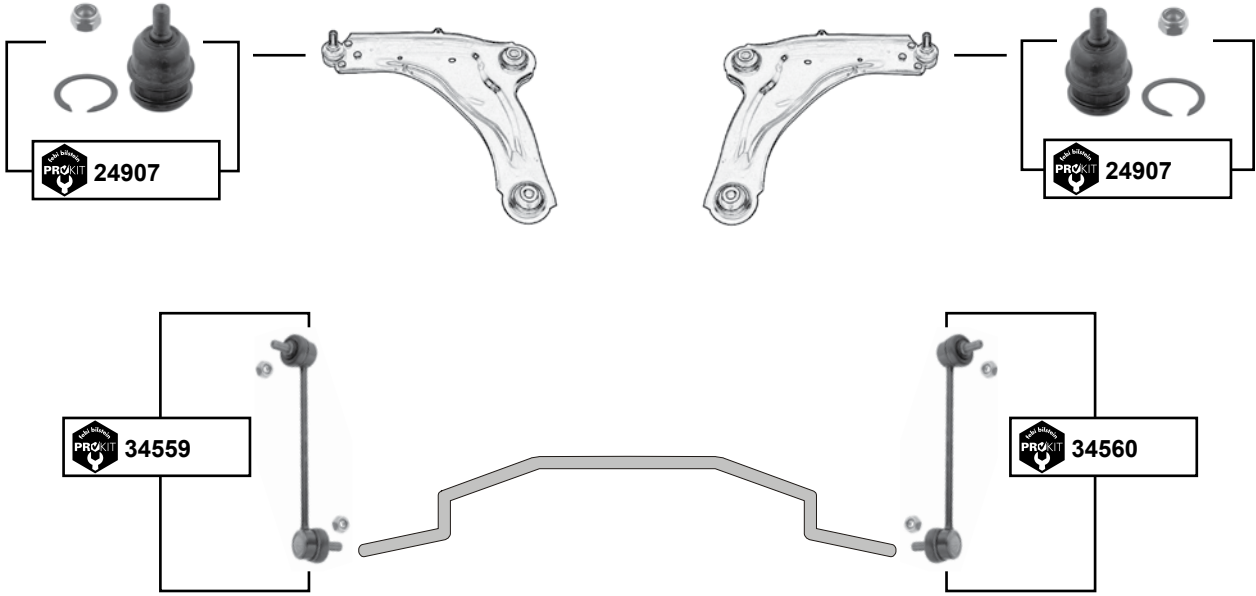

passend für / to fit

HYUNDAI

Car
Division

i-20

(10/08 →)

Vorderachse / Front axle

iX20

(09/10 →)