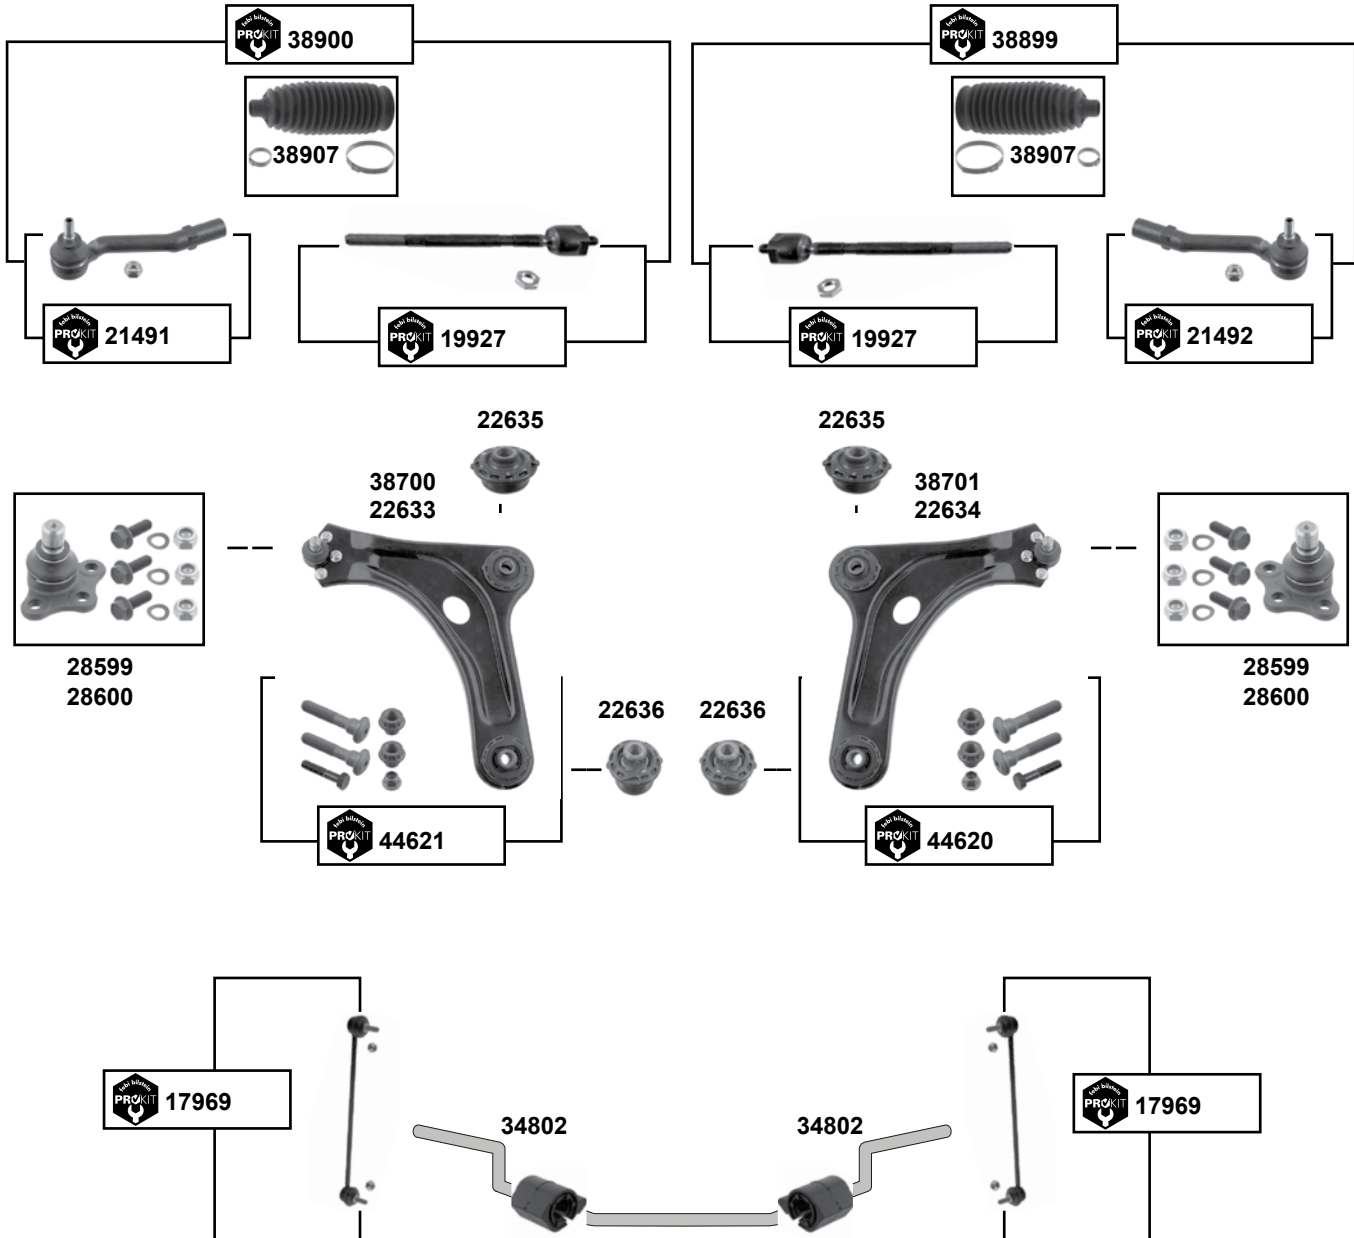

C2

(2003 → 2010)

Vorderachse / Front axle