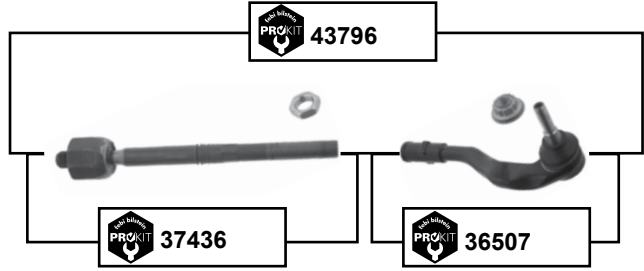

A7 Sportback (4G) (2010 →)

Vorderachse / Front axle