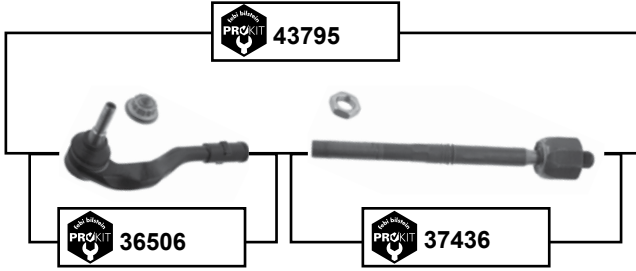

A7 Sportback (4G) (2010 →)

Vorderachse / Front axle