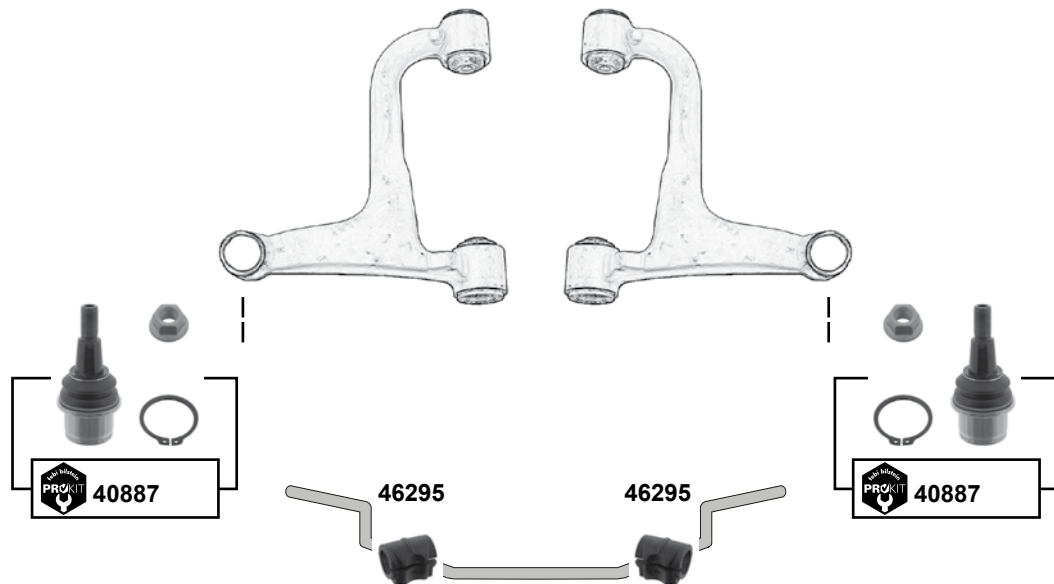

ProKit Traggenlenk / ball joint
ProKit Traggenlenk / ball joint

M16 x 2
M 12 x 1,75

Discovery IV (2010 →)

(1) (ch.) (V)AA000001 →

Ref. - No.

Part No.	Ref. - No.	Description	Notes	Dimensions
39738	LR010672	ProKit Spurstangenendstück / tie rod end	(1)	M14 x 2
40581	QFK 500010	ProKit Axialgelenk / axial joint	RHD / LHD	L 395
40582	QFK 500020	ProKit Axialgelenk / axial joint	RHD / LHD	L 390
40887	RBK500280	ProKit Traggelenk / ball joint		M16 x 2
44687	RBK500170	ProKit Traggelenk / ball joint		M 12 x 1,75
46295	LR 018346	Stabilisatorlager / stabilizer mount		Ø1 28,5