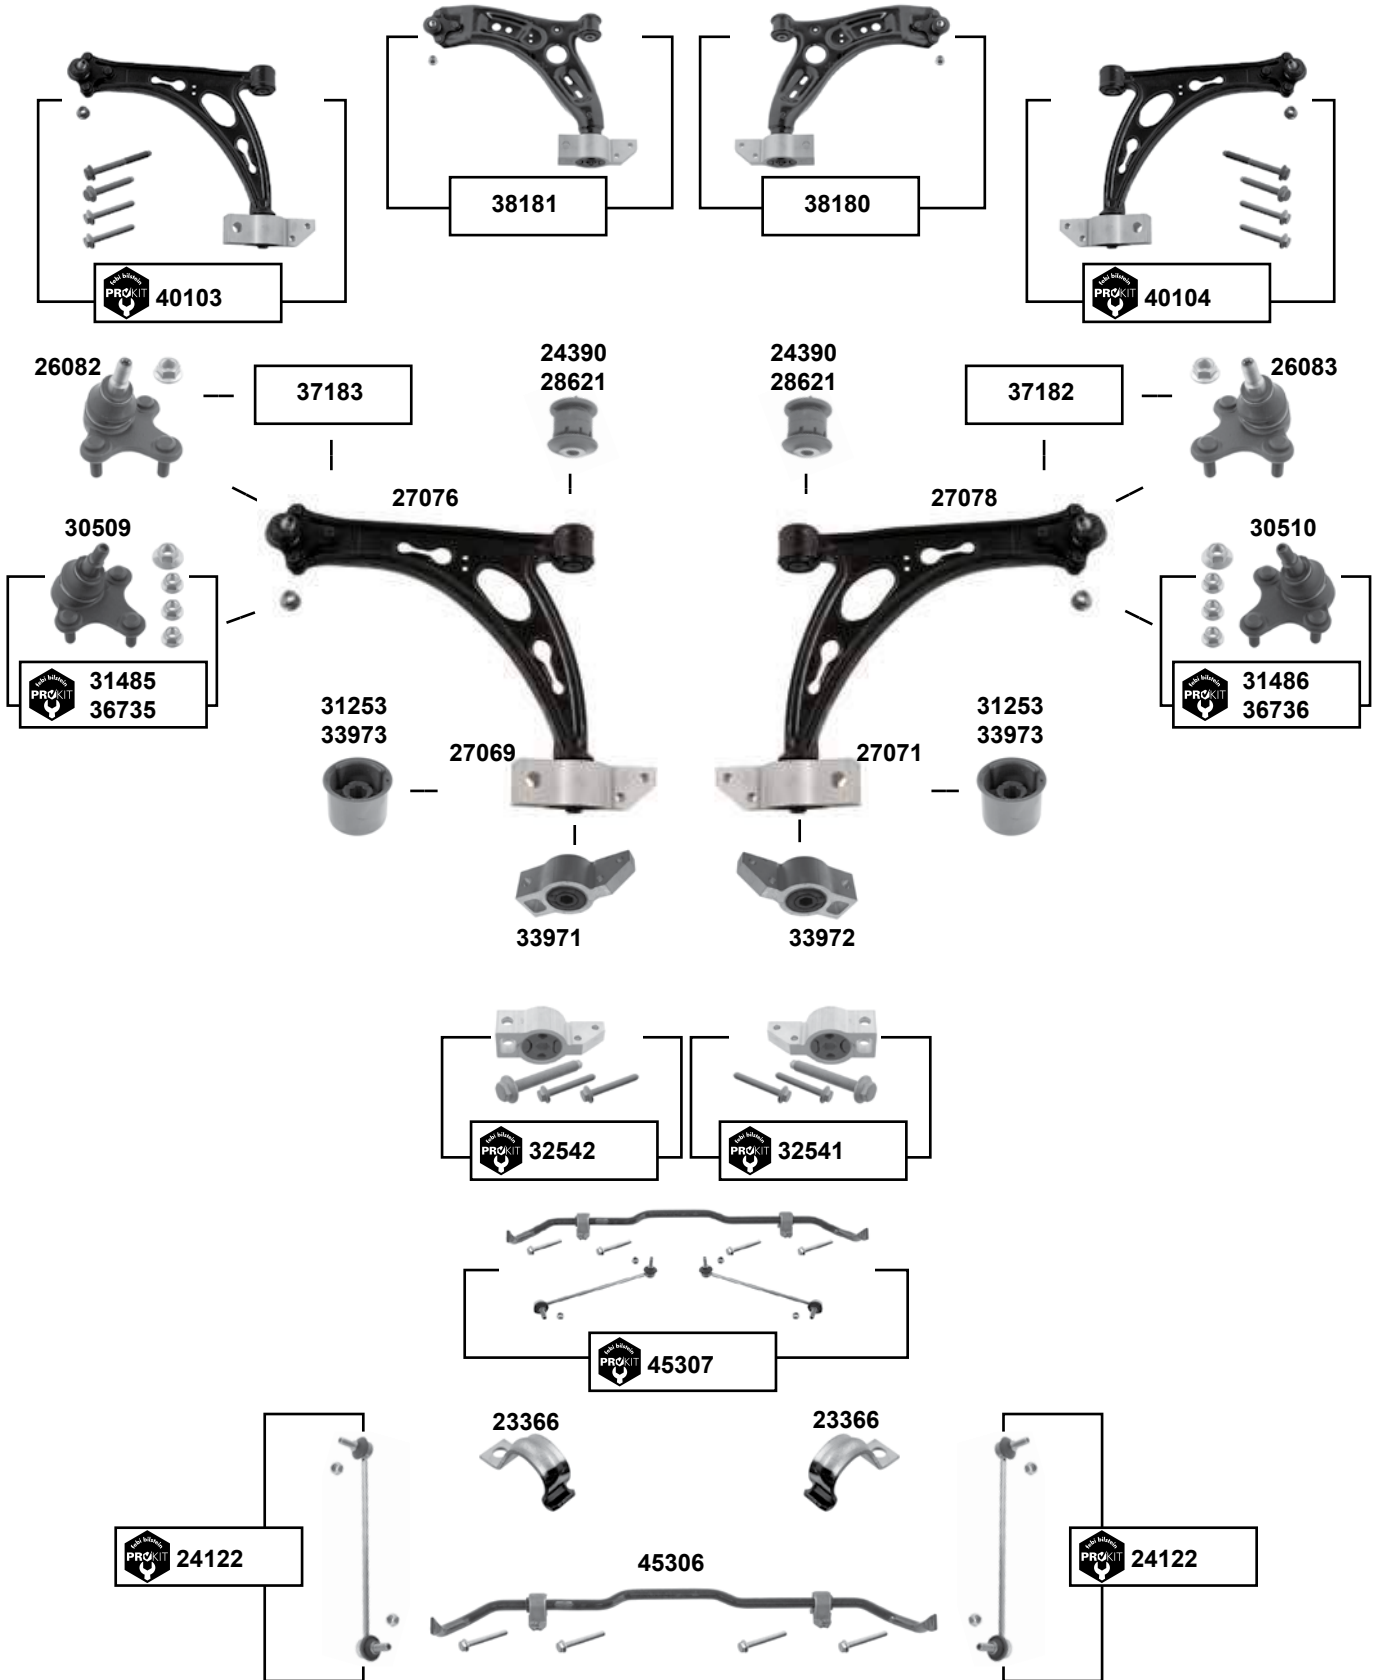

A3 (8P) (2004 → 2012)

Vorderachse / Front axle