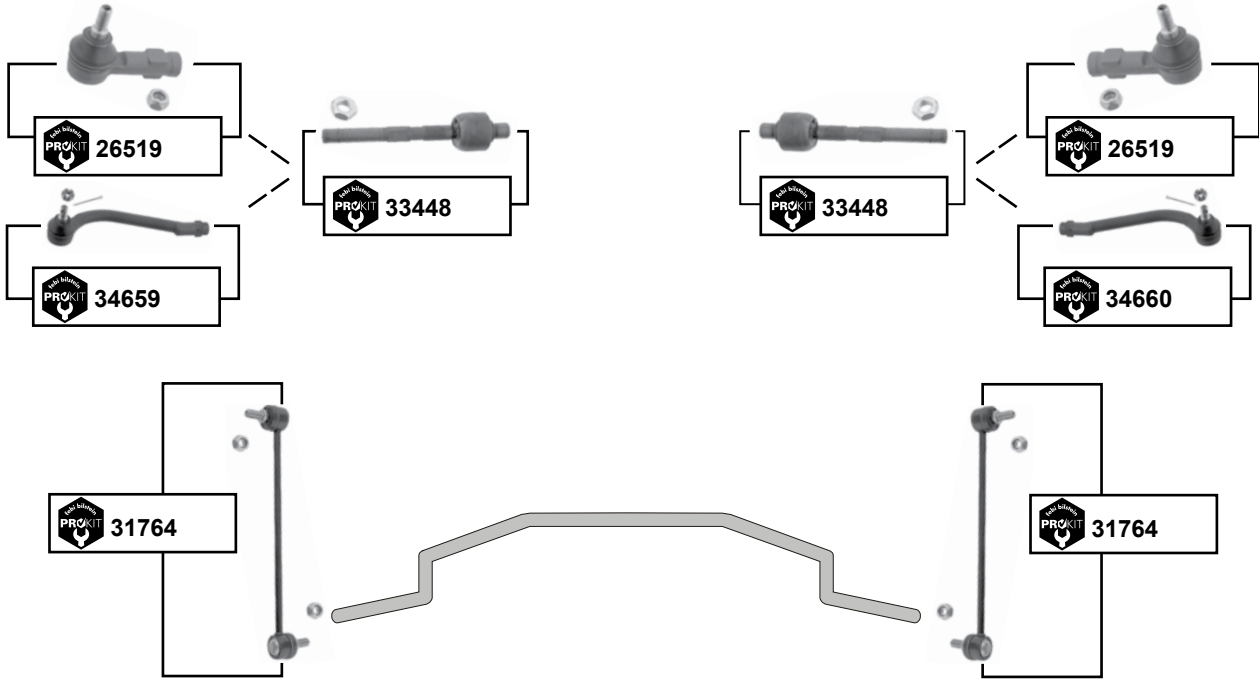

Elantra

(2000 →)

Vorderachse / Front axle

Excel

(1989 → 1995)