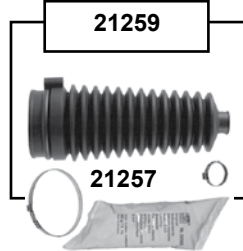

Focus 98

(08/98 → 06/04)

(ex.) ST/RS

Vorderachse / Front axle