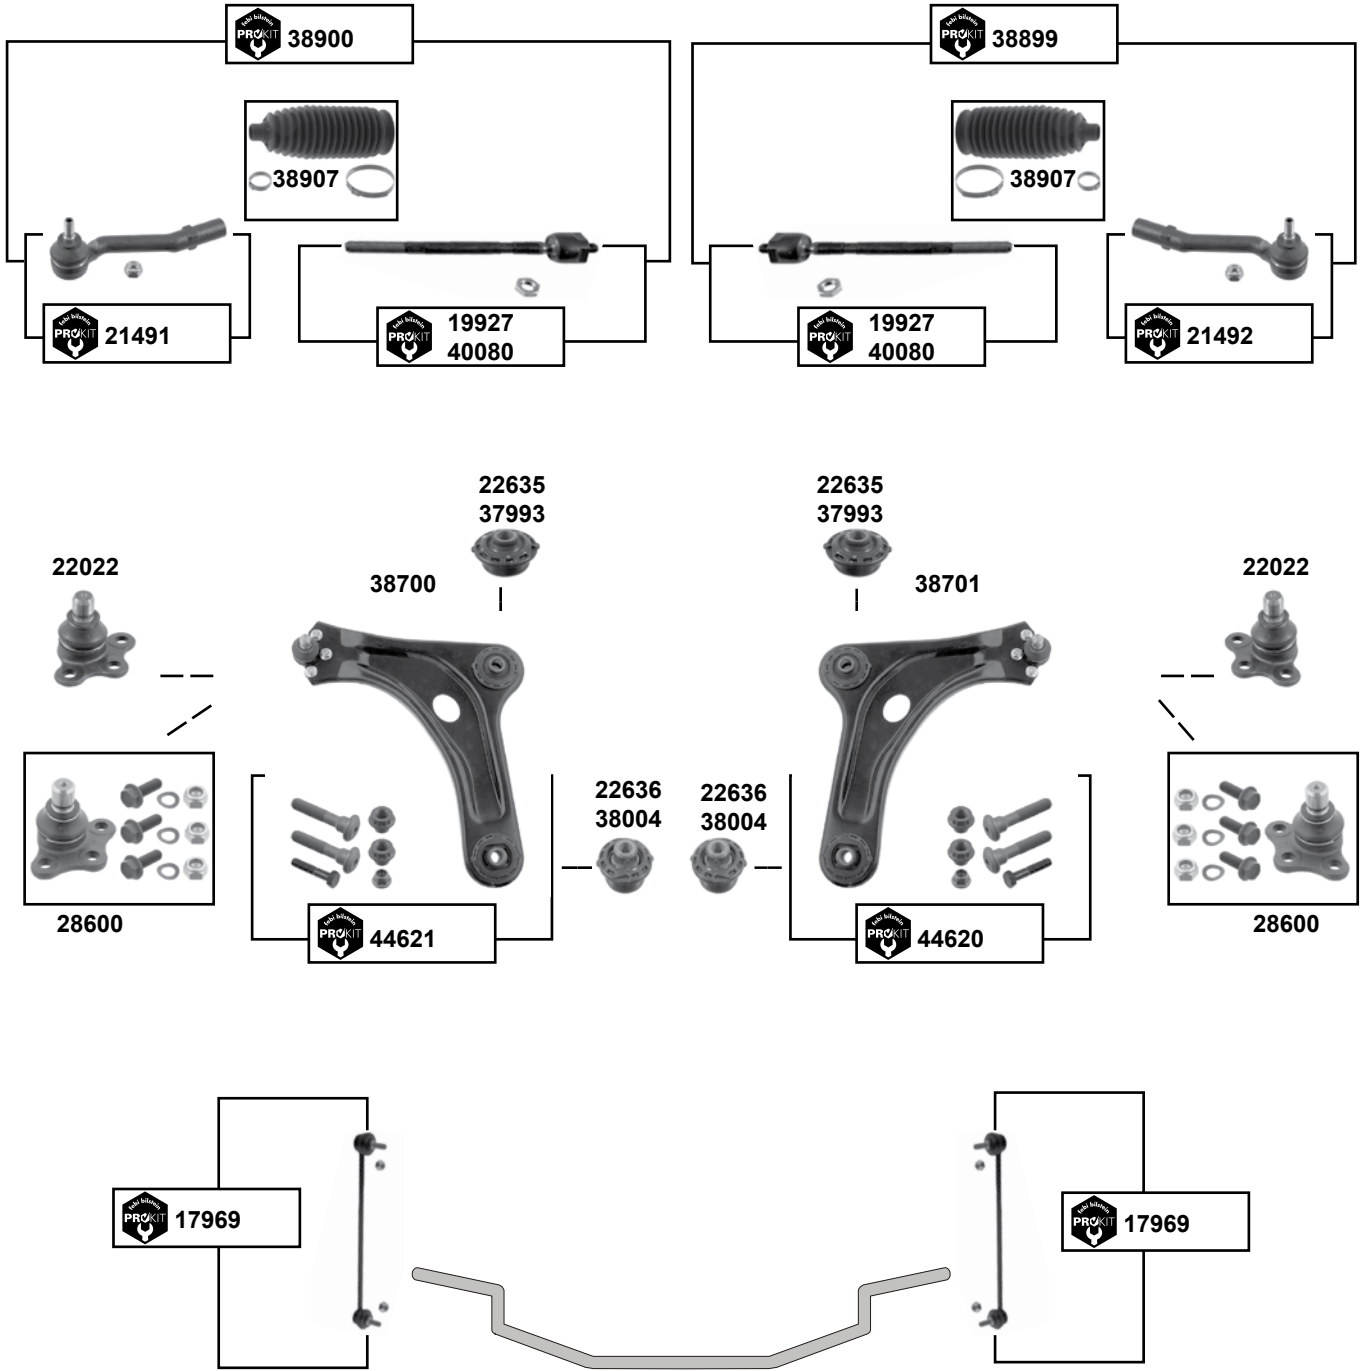

C3 II (2005 → 2009)

Vorderachse / Front axle