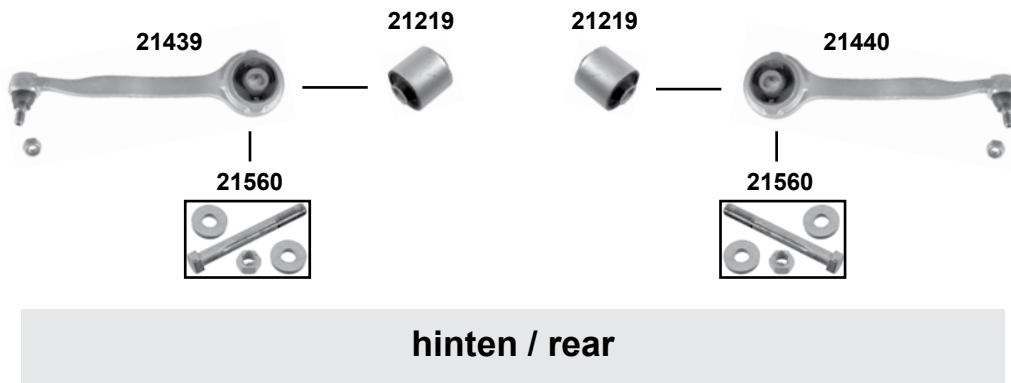

CLC (BM 203) (2008 →)

Vorderachse / Front axle