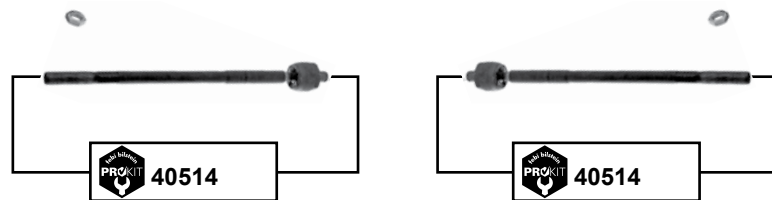

Tourneo Custom 13

(09/12 →)

Vorderachse / Front axle