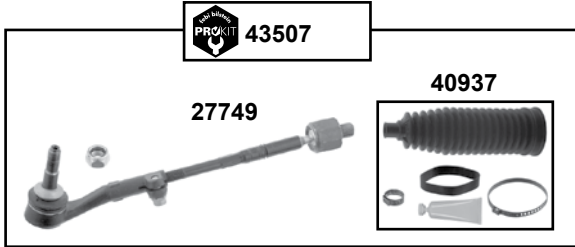

3'er Cabriolet (E93/E93 LCI) (2007 → 2014)

Vorderachse / Front axle