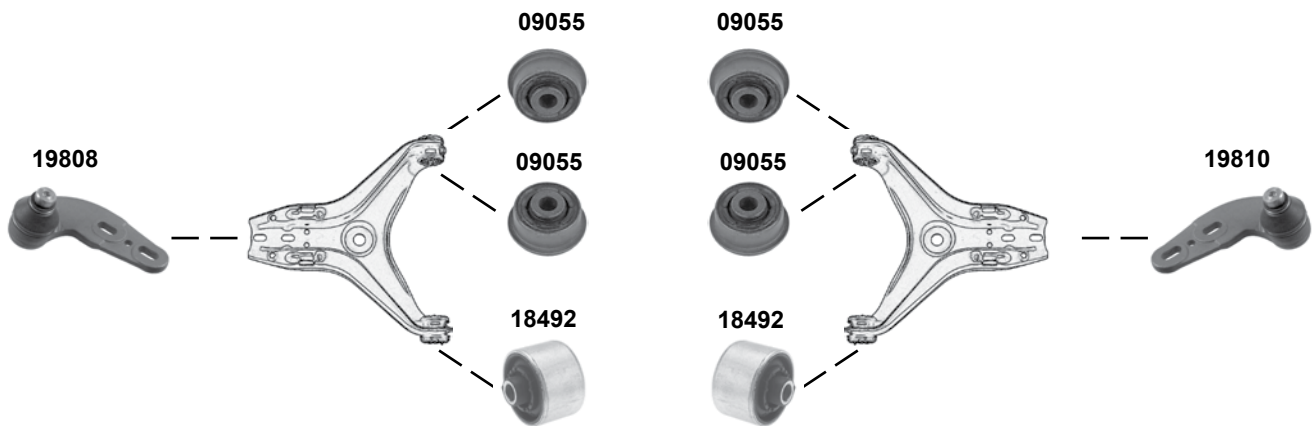

80 Quattro / 80 Avant Quattro (1992 → 1996)

Hinterachse / Rear axle

	Ref. - No.			
07558	857 407 181	Querlenkerlager / control arm mount	(ex.) 2.3 20V (7A) OLD	10x37,5x44
09055	8A0 511 247 B	Querlenkerlager / control arm mount		12x44x25
14081	8A0 407 181	Querlenkerlager / control arm mount	(ex.) 2.3 20V (7A) NEW	10x37x44
18492	4D0 511 523 C	Querlenkerlager / control arm mount		58x12x58
19808	893 505 365 C	Traggelenk / ball joint		
19810	893 505 366 C	Traggelenk / ball joint