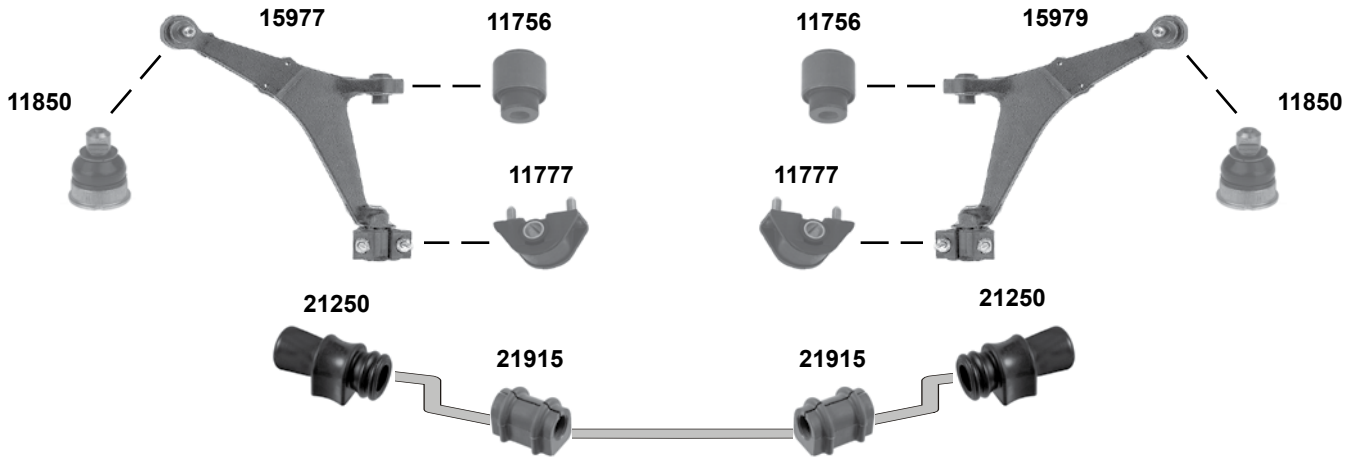

Saxo
(1996 → 2004)

→ 55 kW (75 PS) (ex.) Sport

→ 55 kW (75 PS) Sport
65 kW (88 PS) → alle/all