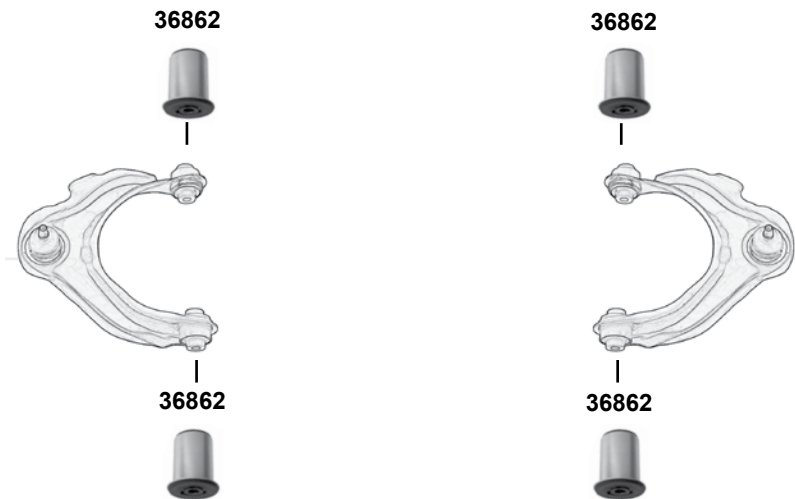

Ref. - No.

30160 46519897
30161 46519893

Querlenker rechts / control arm right
Querlenker links / control arm left

(1) (2)
(1) (2)

Punto I (176)
(1993 → 1999)

Seicento (187)
(1998 → 2010)

Hinterachse / Rear axle