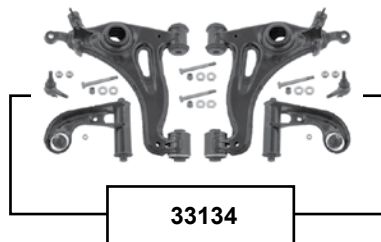

unten / lower

Vorderachse / Front axle