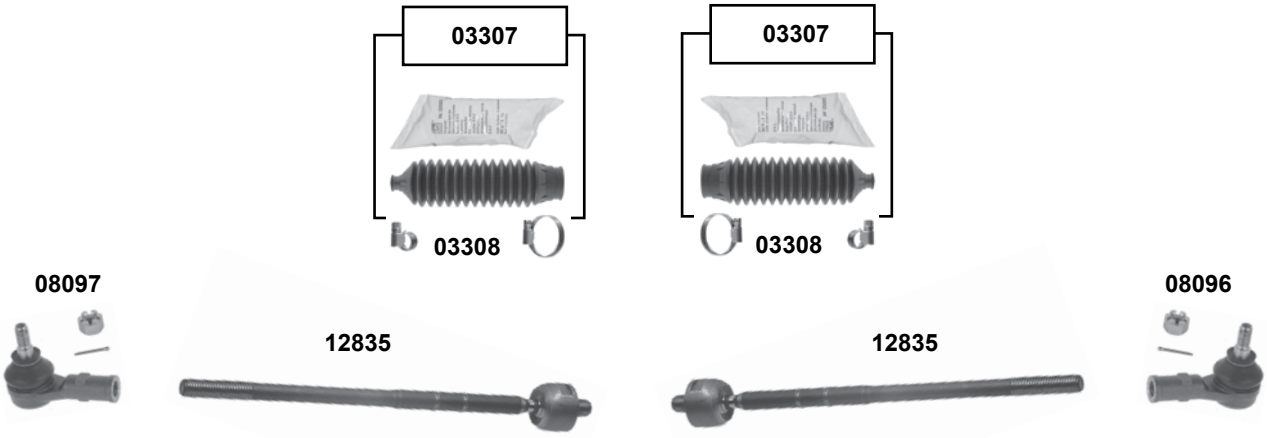

Orion 91

(08/90 → 02/99)

Vorderachse / Front axle

man.