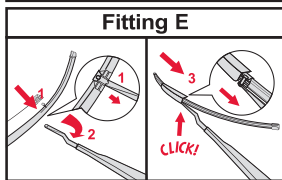

## Гибридные щетки стеклоочистителя Hybrid Blades

<p><b>How to detach the old blade</b></p>   <p><b>How to attach the new blade</b></p>   	<p><b>Place the wiper arm over the picture to determine the size</b></p>  <p>7 mm</p> <p>9x3=&gt;No need to change clip (Go to "How to install blade")</p>  <p>11 mm</p> <p>9x4=&gt;Change to attached adaptor (Go to "How to change clip")</p>	<p><b>How to change the clip</b></p>       	<p><b>How to install the blade</b></p>    
--	---	--	--