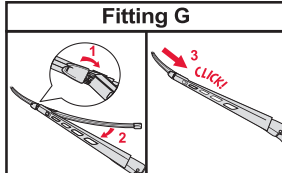

## Гибридные щетки стеклоочистителя Hybrid Blades

<p><b>How to detach the old blade</b></p>   <p><b>How to attach the new blade</b></p>   	<p><b>Place the wiper arm over the picture to determine the size</b></p>  <p>7 mm</p> <p>9x3=&gt;No need to change clip (Go to "How to install blade")</p>  <p>11 mm</p> <p>9x4=&gt;Change to attached adaptor (Go to "How to change clip")</p>	<p><b>How to change the clip</b></p>       	<p><b>How to install the blade</b></p>    
--	---	--	--