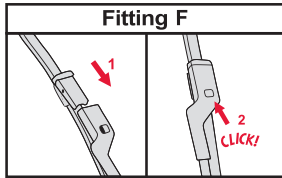

## Гибридные щетки стеклоочистителя Hybrid Blades

<p><b>How to detach the old blade</b></p>   <p><b>How to attach the new blade</b></p>   	<p><b>Place the wiper arm over the picture to determine the size</b></p>  <p>7 mm</p> <p>9x3=&gt;No need to change clip (Go to "How to install blade")</p>  <p>11 mm</p> <p>9x4=&gt;Change to attached adaptor (Go to "How to change clip")</p>	<p><b>How to change the clip</b></p>       	<p><b>How to install the blade</b></p>    
--	---	--	--