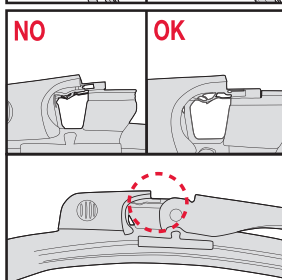

## Гибридные щетки стеклоочистителя Hybrid Blades

<p><b>How to detach the old blade</b></p>   <p><b>How to attach the new blade</b></p>   	<p><b>Place the wiper arm over the picture to determine the size</b></p>  <p>7 mm</p> <p>9x3=&gt;No need to change clip (Go to "How to install blade")</p>  <p>11 mm</p> <p>9x4=&gt;Change to attached adaptor (Go to "How to change clip")</p>	<p><b>How to change the clip</b></p>       	<p><b>How to install the blade</b></p>    
--	---	--	--