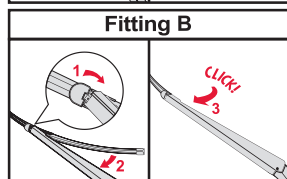

## Гибридные щетки стеклоочистителя Hybrid Blades

<p><b>How to detach the old blade</b></p>   <p><b>How to attach the new blade</b></p>   	<p><b>Place the wiper arm over the picture to determine the size</b></p>  <p>7 mm</p> <p>9x3=&gt;No need to change clip (Go to "How to install blade")</p>  <p>11 mm</p> <p>9x4=&gt;Change to attached adaptor (Go to "How to change clip")</p>	<p><b>How to change the clip</b></p>       	<p><b>How to install the blade</b></p>    
--	---	--	--