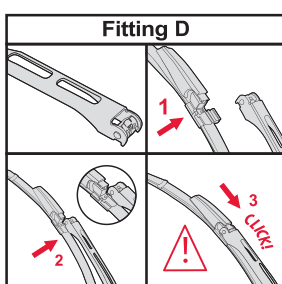

## Гибридные щетки стеклоочистителя Hybrid Blades

<p><b>How to detach the old blade</b></p>   <p><b>How to attach the new blade</b></p>   	<p><b>Place the wiper arm over the picture to determine the size</b></p>  <p>7 mm</p> <p>9x3=&gt;No need to change clip (Go to "How to install blade")</p>  <p>11 mm</p> <p>9x4=&gt;Change to attached adaptor (Go to "How to change clip")</p>	<p><b>How to change the clip</b></p>       	<p><b>How to install the blade</b></p>    
--	---	--	--