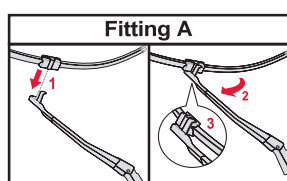

## Гибридные щетки стеклоочистителя Hybrid Blades

<p><b>How to detach the old blade</b></p>   <p><b>How to attach the new blade</b></p>   	<p><b>Place the wiper arm over the picture to determine the size</b></p>  <p>7 mm</p> <p>9x3=&gt;No need to change clip (Go to "How to install blade")</p>  <p>11 mm</p> <p>9x4=&gt;Change to attached adaptor (Go to "How to change clip")</p>	<p><b>How to change the clip</b></p>       	<p><b>How to install the blade</b></p>    
--	---	--	--