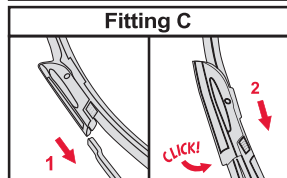

## Гибридные щетки стеклоочистителя Hybrid Blades

<p><b>How to detach the old blade</b></p>   <p><b>How to attach the new blade</b></p>   	<p><b>Place the wiper arm over the picture to determine the size</b></p>  <p>7 mm</p> <p>9x3=&gt;No need to change clip (Go to "How to install blade")</p>  <p>11 mm</p> <p>9x4=&gt;Change to attached adaptor (Go to "How to change clip")</p>	<p><b>How to change the clip</b></p>       	<p><b>How to install the blade</b></p>    
--	---	--	--