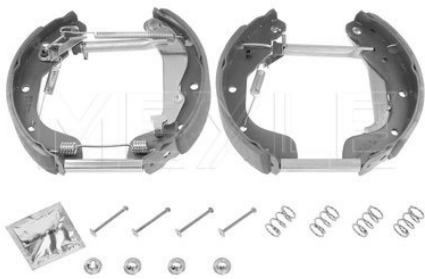

without spring
with lever
200
36.3
Rear Axle

References

93740251
93740252

S4520007
S4520008

Application info

Kalos [09/02-04/05]

29-14 533 0026/K | MBS0075

Brake shoe kit