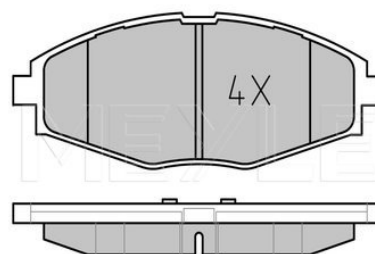

Notes

not prepared for wear indicator

Quality PREMIUM

Thickness [mm] 16.4
Height [mm] 48.2
Width [mm] 127
Brake System Akebono with anti-squeak plate
Front Axle