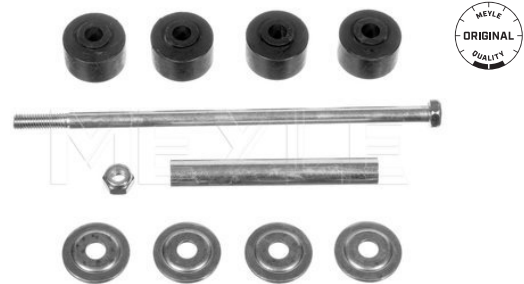

Repair kit, stabilizer link

616 060 0011 | MCX0323

Notes

Coupling Rod
Front Axle Right
Front Axle Left

References

1603150

Application info

Espero [10/91-09/99]
Lanos [05/97-06/99]

Nexia [02/95-08/97]

Stabilizer link

38-16 060 0000 | MSL0468

Notes

Thread Measurement 2
Thread Measurement 1
Length [mm]

Coupling Rod
M10x1,25
M10x1,25
185
Front Axle Right
Front Axle Left