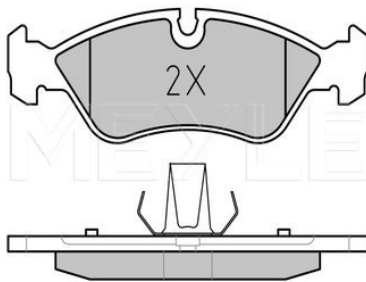

025 218 6217 | MBP0209

Brake pad set

Notes

Thickness [mm]
Height [mm]
Width [mm]
Brake System

prepared for wear indicator
17.6
52.2
156.3
ATE
with anti-squeak plate
Front Axle

References

11046152
11046952012

96281939

Application info

Espero [10/91-09/99]

Nexia [02/95-08/97]