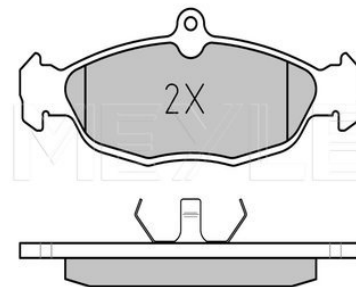

Lanos [05/97-06/99]

Nexia [02/95-08/97]

Brake pad set

025 205 4716/PD | MBP0021PD

Notes

	prepared for wear indicator
Quality	PREMIUM
Thickness [mm]	16.7
Height 2 [mm]	48.2
Height 1 [mm]	57.9
Width [mm]	140.1
Brake System	ATE
	with anti-squeak plate
	Front Axle