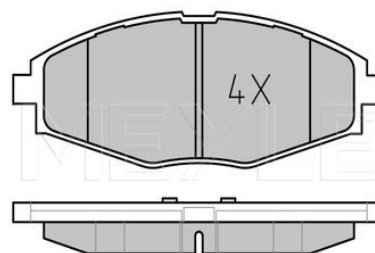

Brake pad set

025 232 4117 | MBP0299

Notes

not prepared for wear indicator

Thickness [mm] 16.4
Height [mm] 48.2
Width [mm] 127
Brake System Akebono with anti-squeak plate
Front Axle