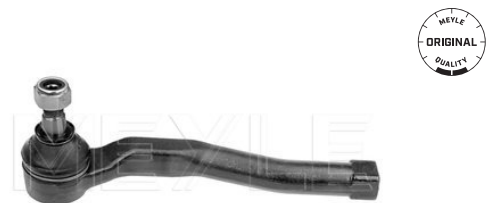

Counterpart

29-16 020 0007 | MTE0271

Application info

Kalos [09/02-04/05]