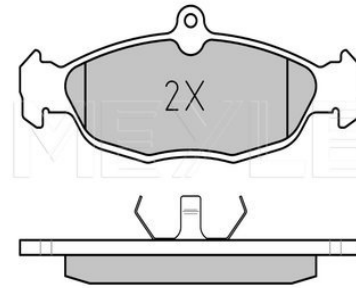

Notes

	prepared for wear indicator
Thickness [mm]	16.7
Height 2 [mm]	48.2
Height 1 [mm]	57.9
Width [mm]	140.1
Brake System	ATE
	with anti-squeak plate
	Front Axle