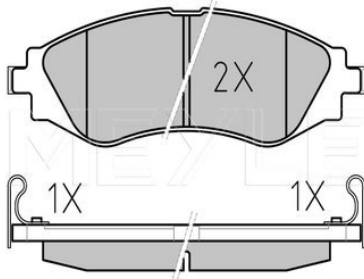

025 205 4716/PD | MBP0021PD

Brake pad set

Application info

Lanos [05/97-06/99]

Nexia [02/95-08/97]

025 232 3417/W | MBP0296

Brake pad set

Notes

Thickness [mm]	with acoustic wear warning
Height [mm]	16.9
Width [mm]	51.4
Number of wear indicators [per axle]	143.2
Brake System	2
	Akebono
	with anti-squeak plate
	Front Axle

References

96245178	96391891
96253367	96405129
96253382	96446742
96281937	96495227
96349060	S4510019

Application info

Evanda / Magnus [07/99-12/04]
Lacetti [04/97-12/04]
Lanos [05/97-06/99]
Leganza [06/97-04/04]

Nubira [KLAJ] [04/97-07/03]
Nubira [KLAN] [07/03-12/04]
Rezzo [09/00-12/04]