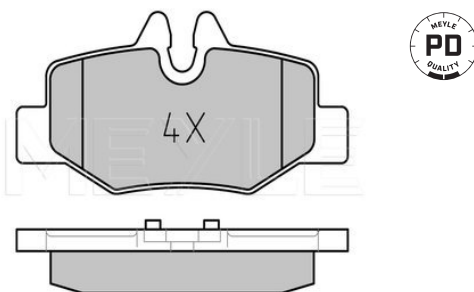

References

003 420 81 20	000 421 62 10
006 420 44 20	001 421 10 10