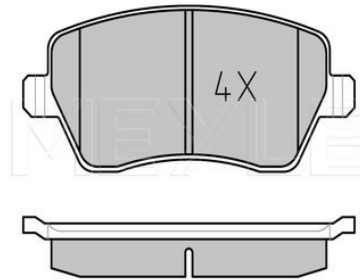

Brake pad set

025 239 7317/PD | MBP0489PD

Notes

Quality
Thickness [mm]
Height [mm]
Width [mm]
Brake System

excl. wear warning contact
PREMIUM
17.3
52.6
116.5
TRW
with screws
with anti-squeak plate
Front Axle