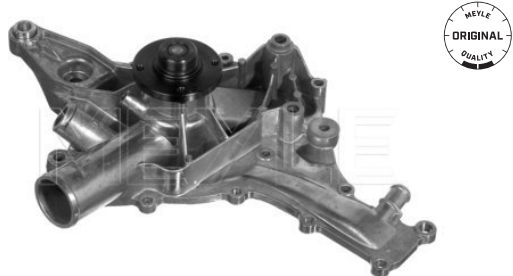

013 026 0005 | MWP0004

Notes

Quality

with pipe socket
with seal
Sealed with SiC/SiC

References

112 200 02 01
112 200 04 01

112 200 11 01
112 200 14 01

013 026 0005 | MWP0004