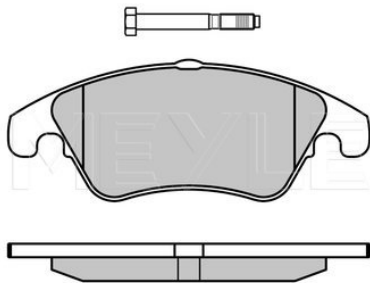

025 243 1019/PD | MBP0566PD

Brake pad set

Notes

Quality PREMIUM
Thickness [mm] 19.4
Height 2 [mm] 80.3
Height 1 [mm] 73.3
Width [mm] 188
Brake System TRW
with anti-squeak plate
Front Axle

References

005 420 10 20 006 420 28 20
005 420 13 20 007 420 58 20
005 420 16 20 007 420 75 20

Application info

BM 172 (SLK) [02/11--]
BM 204 (C-Class) [01/07--]
BM 207 (E-Class) [01/09--]
BM 212 (E-Class) [01/09-08/11]
BM 218 (CLS) [10/12--]
BM 218 (CLS) [01/11--]