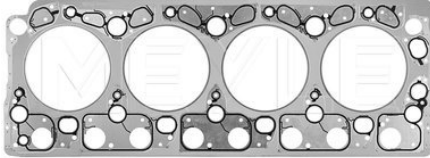

034 001 0069 | MMX1544

Cylinder head gasket

References

904 016 11 20

904 016 13 20

Application info

T2 [Vario] [09/96--]

T2 [Vario] [09/96--]