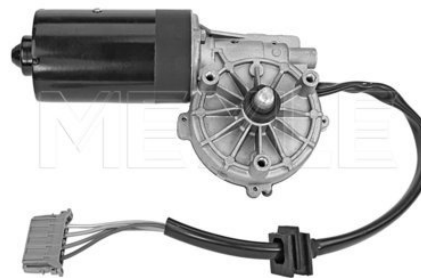

BM 124 [E-Class] [06/92-03/98]

Wiper motor

014 899 0039 | MEX0133

Notes

Number of Poles	4
Voltage [V]	12
	for left-hand drive vehicles
Required quantity	1
	Front

References

202 820 04 08

Application info