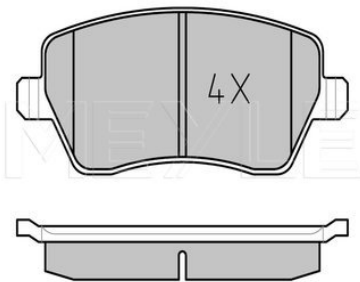

025 239 7317 | MBP0489

Brake pad set

Notes

Thickness [mm]
Height [mm]
Width [mm]
Brake System

excl. wear warning contact
17.3
52.6
118.5
TRW
with anti-squeak plate
Front Axle

References

415 421 05 10

Application info

BM 415 [Citan] [11/12--]

BM 415 [Citan] [11/12--]