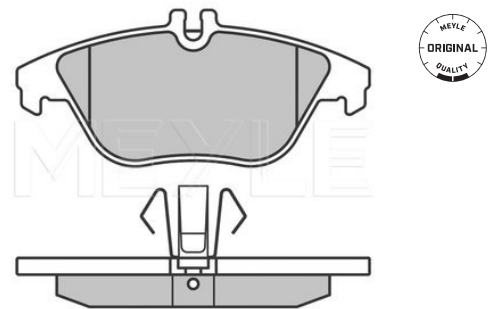

References

005 420 07 20   006 420 13 20
005 420 43 20   006 420 61 20
005 420 49 20   007 420 85 20
005 420 81 20

Application info

BM 204 [C-Class] [01/07--]
BM 204 [GLK-Class] [06/08-04/11]

BM 207 [E-Class] [01/09--]