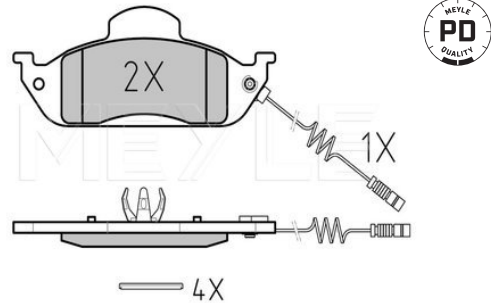

Notes

Quality	incl. wear warning contact
Thickness [mm]	PREMIUM
Height 2 [mm]	16.3
Height 1 [mm]	58.9
Height 1 [mm]	77.2
Width [mm]	187.9
Number of wear indicators [per axle]	1
Brake System	Kelsey-Hayes with anti-squeak plate Front Axle