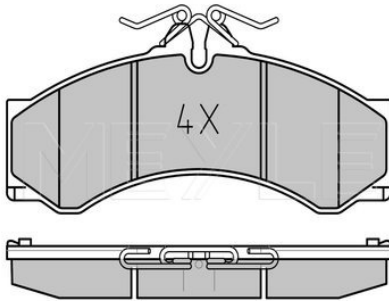

BM 638 [V-Class / Vito] [02/96-07/03]
BM 901 / 902 [Sprinter I] [01/95-05/06]
BM 903 [Sprinter I] [01/95-05/06]
BM 904 [Sprinter I] [02/96-05/06]

025 290 7620 | MBP0709

Brake pad set

Notes

Thickness [mm]
Height [mm]
Width [mm]
Brake System