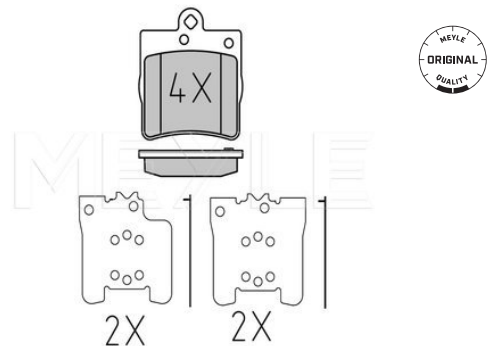

References

002 420 71 20	004 420 17 20
002 420 74 20	004 420 91 20
003 420 27 20