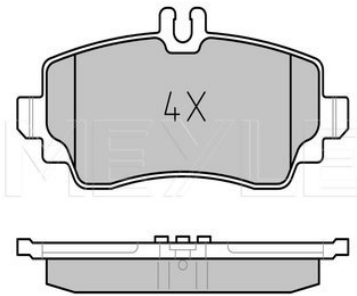

025 230 7016 | MBP0251

Brake pad set

Notes

Thickness [mm]	16.4
Height [mm]	57.3
Width [mm]	116.5
Brake System	TRW with anti-squeak plate Front Axle

References

168 420 00 20	168 420 12 20
168 420 01 20	168 420 13 20
168 420 07 20	168 420 14 20
168 420 08 20	168 420 15 20
168 420 11 20	

Application info

BM 168 [A-Class] [07/97-08/04]