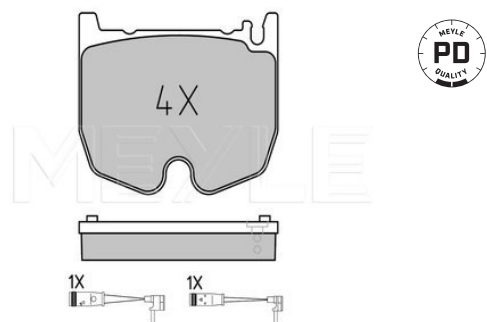

Quality	incl. wear warning contact
Thickness [mm]	PREMIUM
Height [mm]	17.5
Width [mm]	78.6
Brake System	97.7
	BREMBO
	with anti-squeak plate
	Front Axle

References

003 420 71 20	004 420 46 20
004 420 45 20	199 421 00 10