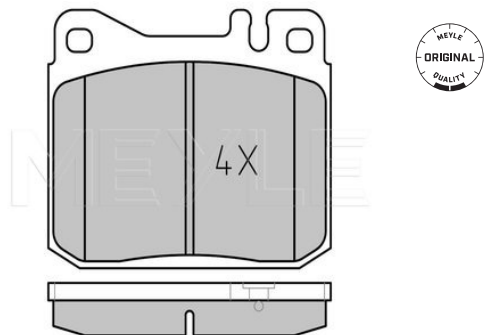

References

000 420 63 20	000 586 80 42
000 420 64 20	001 586 18 42
000 420 65 20	001 586 32 42
000 420 68 20	001 586 33 42
001 420 78 20	001 586 36 42
000 586 75 42	001 586 82 42