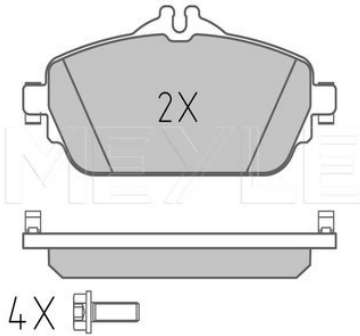

References

006 420 50 20	008 420 33 20
---------------	---------------

Application info

BM 231 [SL] [01/12--]

025 220 3219 | MBP1688

Brake pad set

Notes

Thickness [mm]
Height 2 [mm]
Height 1 [mm]
Width [mm]