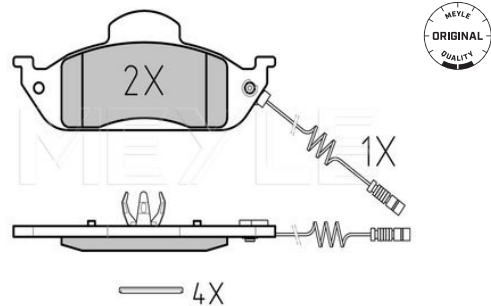

Notes

Thickness [mm]	incl. wear warning contact
Height 2 [mm]	16.3
Height 1 [mm]	58.9
Height 1 [mm]	77.2
Width [mm]	187.9
Number of wear indicators [per axle]	1
Brake System	Kelsey-Hayes with anti-squeak plate Front Axle