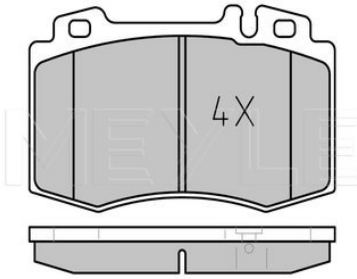

025 248 6720 | MBP0672

Brake pad set

Application info

BM 204 [GLK-Class] [06/08-04/11]

BM 207 [E-Class] [01/09--]

025 237 4517 | MBP0438

Brake pad set

Notes

Thickness [mm]
Height [mm]
Width [mm]
Brake System

prepared for wear indicator
16.6
71.5
117.7
Brembo
with anti-squeak plate
Front Axle

References

003 420 58 20
004 420 05 20
004 420 90 20

006 420 12 20
006 420 32 20

Application info

BM 171 [SLK] [03/04-02/11]
BM 203 [C-Class] [05/00-06/11]
BM 209 [CLK] [06/02-03/10]
BM 211 [E-Class] [03/02-07/09]

BM 219 [CLS] [10/04-12/10]
BM 220 [S-Class] [10/98-08/05]
BM 230 [SL] [10/01-01/12]