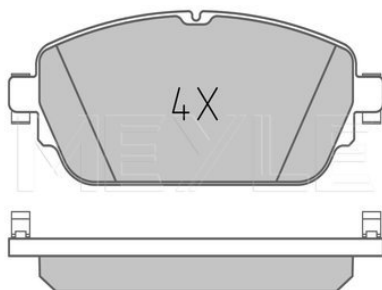

025 220 3119 | MBP1687

Brake pad set

Notes

Quality
Thickness [mm]
Height 2 [mm]
Height 1 [mm]
Width [mm]
Brake System

prepared for wear indicator
PREMIUM
19.3
69.8
59.8
144
TRW
with anti-squeak plate
Front Axle

References

008 420 37 20

Application info

BM 205 [C-Class] [12/13--]