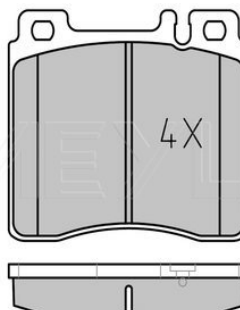

025 213 0318 | MBP0107

Brake pad set

Notes

Thickness [mm]
Height [mm]
Width [mm]
Brake System

prepared for wear indicator
18.5
84.5
99.4
ATE
with anti-squeak plate
Front Axle

References

002 420 04 20
002 420 12 20

002 420 26 20
005 420 05 20

Application info

BM 140 [S-Class] [02/91-02/99]