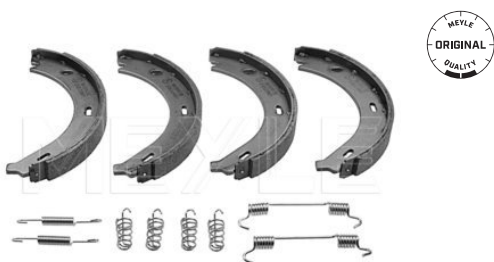

Parts list

014 042 0602 | MPB0008

Brake shoe set, parking brake