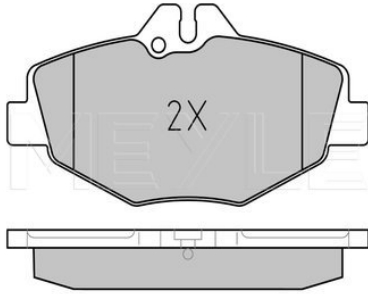

025 292 1720 | MBP0727

Brake pad set

Application info

BM 906 (Sprinter II) [06/06--]

BM 906 (Sprinter II) [06/06--]

025 237 4320 | MBP0436

Brake pad set

Notes

Thickness [mm]
Height [mm]
Width [mm]
Brake System

prepared for wear indicator
20.4
67.7
135
Bosch
with anti-squeak plate
Front Axle

References

003 420 65 20
003 420 99 20

004 420 79 20
004 420 87 20

Application info

BM 211 (E-Class) [03/02-07/09]