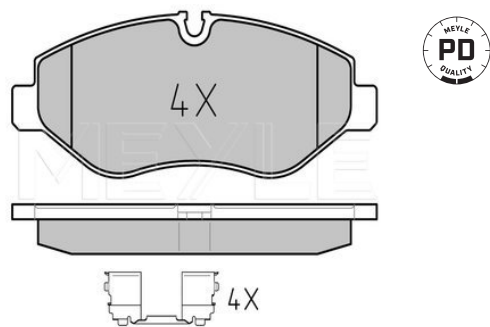

References

004 420 67 20   005 420 52 20
004 420 83 20   005 420 70 20
005 420 21 20   006 420 84 20

Application info

BM 639 [Vito / Viano] [09/03-07/08]
BM 906 [Sprinter II] [06/06--]

BM 639 [Vito / Viano] [09/03--]
BM 906 [Sprinter II] [06/06--]

Brake pad set

025 252 1917 | MBP1699

Notes

Thickness [mm] 17
Height [mm] 92
Width [mm] 139
with anti-squeak plate
Front Axle

References

006 420 05 20   007 420 69 20
007 420 05 20   007 420 99 20