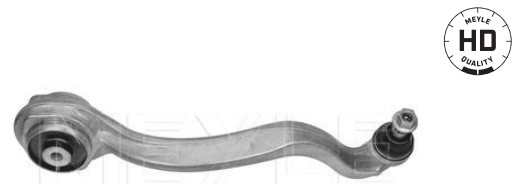

Counterpart

016 050 0027/HD | MCA0024HD

Application info

BM 212 [E-Class] (01/09-08/11)