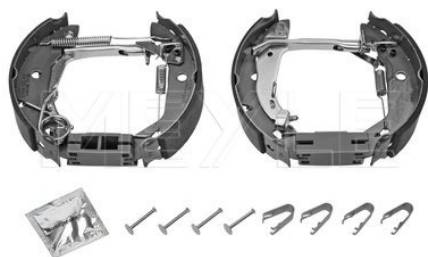

014 533 0016/K | MBS0004

Brake shoe kit

Notes

	without wheel brake cylinder
	Pre-assembled
Diameter [mm]	180
Width [mm]	42
	Rear Axle

References

168 420 00 20
168 420 02 20

168 420 03 20
168 420 06 20

Application info

BM 168 (A-Class) (07/97-08/04)