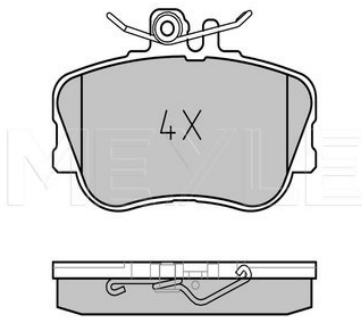

025 211 5317/PD | MBP0084PD

Brake pad set

Application info

BM 124 (12/84-07/93)
BM 124 (E-Class) (06/92-03/98)
BM 129 (SL) (03/89-12/01)
BM 201 (10/82-08/93)

BM 202 (C-Class) (03/93-03/01)
BM 208 (CLK) (06/97-07/02)
BM 210 (E-Class) (06/95-03/03)

025 214 3920 | MBP0130

Brake pad set

Notes

Thickness [mm]
Height [mm]
Width [mm]
Brake System

prepared for wear indicator
20
74.6
110
TRW
with anti-squeak plate
Front Axle

References

002 420 21 20
002 420 22 20

005 420 03 20
005 420 46 20

Application info

BM 202 (C-Class) (03/93-03/01)