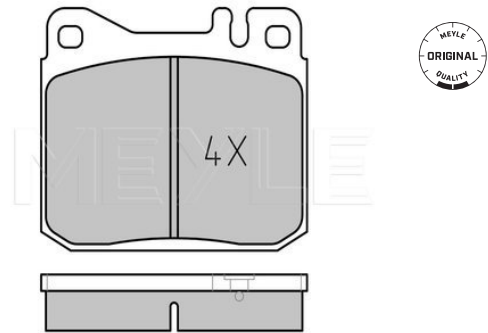

Notes

Thickness [mm]
Height [mm]
Width [mm]
Brake System

prepared for wear indicator
17.5
73.8
89.7
ATE
with anti-squeak plate
Front Axle