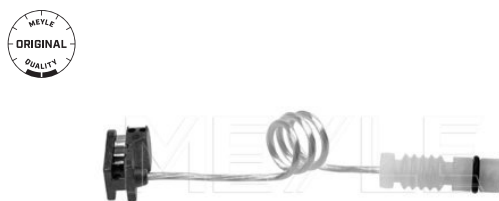

014 527 0001 | MWS0010

Wear sensor

Notes

Warning Contact Length [mm]
Brake System
Required quantity

Disc Brake
189
ATE
2
Front Axle

References

901 540 02 17

901 540 03 17