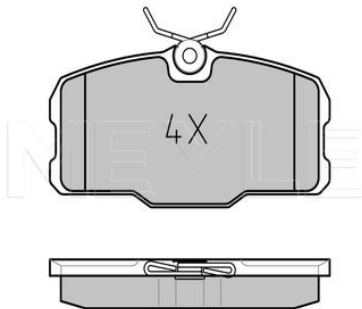

025 207 5118 | MBP0034

Brake pad set

Notes

Thickness [mm]
Height [mm]
Width [mm]
Brake System

excl. wear warning contact
18.5
59.7
115
TRW
with anti-squeak plate
Front Axle

References

000 420 46 20
000 420 47 20
001 420 00 20

001 420 46 20
001 420 80 20

Application info

BM 126 (S-Class) (10/79-06/91)