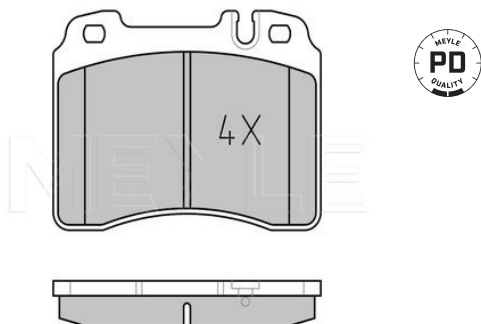

Brake pad set
025 211 5317/PD | MBP0084PD
Notes

prepared for wear indicator
 PREMIUM

Quality
 Thickness [mm] 17.5
 Height [mm] 73.5
 Width [mm] 99.8
 Brake System ATE
 with anti-squeak plate
 Front Axle