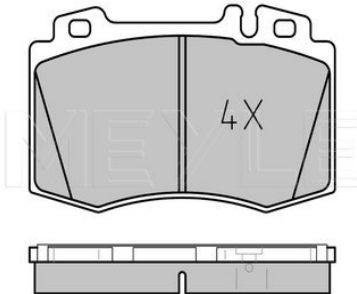

025 232 7117/PD | MBP0305PD

Brake pad set

Notes

Quality
Thickness [mm]
Height [mm]
Width [mm]
Brake System

prepared for wear indicator
PREMIUM
16.6
71.5
117.7
Brembo
with anti-squeak plate
Front Axle

References

003 420 05 20	163 420 06 20
003 420 08 20	163 420 08 20
003 420 18 20	163 420 10 20
003 420 42 20	221 420 07 20
004 420 04 20	

Application info

BM 129 (SL) [03/89-12/01]
BM 163 (M-Class) [02/98-06/05]
BM 203 (C-Class) [05/00-06/11]
BM 215 (S-Class) [03/99-03/06]

BM 220 (S-Class) [10/98-08/05]
BM 221 (S-Class) [10/05-06/09]
BM 230 (SL) [10/01-01/12]