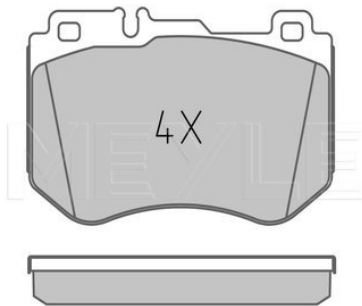

025 259 9719 | MBP1693

Brake pad set

Notes

Thickness [mm]
Height [mm]
Width [mm]

prepared for wear indicator
18.5
81.8
129.3
with anti-squeak plate
Front Axle

References

008 420 17 20

Application info

BM 205 [C-Class] [12/13--]