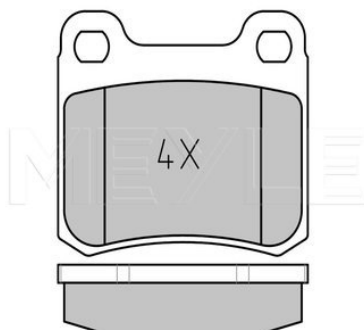

025 206 8715 | MBP0033

Brake pad set

Notes

Thickness [mm]	15.5
Height [mm]	54.3
Width [mm]	61.6
Brake System	ATE
	with anti-squeak plate
	Rear Axle

References

000 420 98 20