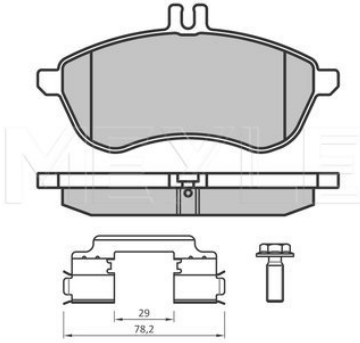

025 243 0620/K2 | MBP0565

Brake pad set

Notes

Thickness [mm]
Height [mm]
Width [mm]
Brake System

with accessories
excl. wear warning contact
prepared for wear indicator
20.3
71.5
146
TRW
with brake caliper screws
with anti-squeak plate
Front Axle

References

005 420 09 20
005 420 12 20

007 420 56 20

Application info

BM 204 [C-Class] [01/07--]
BM 207 [E-Class] [01/09--]

BM 212 [E-Class] [01/09-08/11]