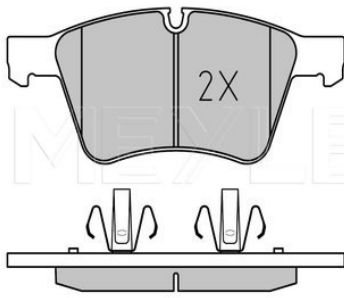

025 231 5716/PD | MBP0275PD

Brake pad set

Application info

BM 163 [M-Class] [02/98-06/05]

025 241 5120 | MBP0535

Brake pad set

Notes

Thickness [mm]
Height [mm]
Width 2 [mm]
Width 1 [mm]
Brake System

prepared for wear indicator
20.1
80.3
192.9
193.2
ATE
with anti-squeak plate
Front Axle

References

164 420 13 20

Application info

BM 164 [GL-Class] [09/06-05/09]
BM 164 [M-Class] [07/05-09/09]

BM 251 [R-Class] [01/06--]