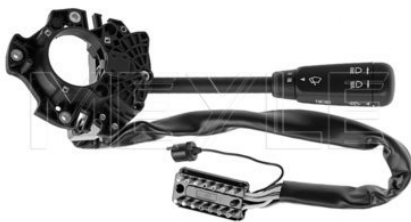

014 850 0001 | MSW0009

Column switch

Notes

Number of Poles
Voltage [V]

Black
with wipe interval function
with wipe-wash function
with light dimmer function
with indicator function
15
12
for right-hand drive vehicles
for vehicles without control-
lable wiper intervals

References

124 540 11 45

Application info

BM 124 [12/84-07/93]

BM 124 [E-Class] [06/92-03/98]