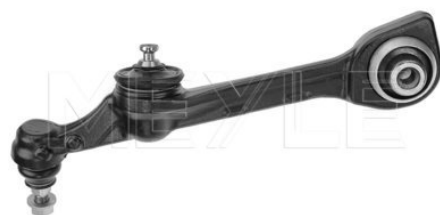

016 050 0068 | MCA0050

Control arm

Notes

for vehicles without elec-
tronic suspension control
Cast Steel
with rubber mounting
with ball joint
Control Arm
Lower
Rear
Front Axle Left

References

221 330 67 07

221 330 81 07

Parts list

014 610 0007 | MCB0028

Control arm bushing

Counterpart

016 050 0069 | MCA0051

Application info

BM 221 (S-Class) [10/05-06/09]

7