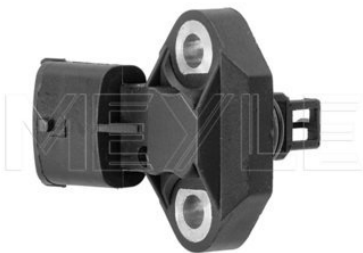

014 899 0050 | MEX0138

Sensor, boost pressure

Notes

Operating voltage [V]	Piezoelectric Sensor
Number of Poles	12.4
	4
	without cable

References

004 153 18 28

Application info

T2 [Vario] [09/96--]

T2 [Vario] [09/96--]