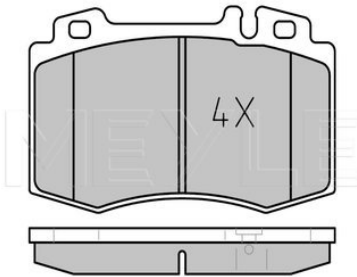

025 237 4517/PD | MBP0438PD

Brake pad set

Notes

Quality
Thickness [mm]
Height [mm]
Width [mm]
Brake System

prepared for wear indicator
PREMIUM
16.6
71.5
117.7
Brembo
with anti-squeak plate
Front Axle

References

003 420 58 20
004 420 05 20
004 420 90 20

006 420 12 20
006 420 32 20

Application info

BM 171 [SLK] [03/04-02/11]
BM 203 [C-Class] [05/00-06/11]
BM 209 [CLK] [06/02-03/10]
BM 211 [E-Class] [03/02-07/09]

BM 219 [CLS] [10/04-12/10]
BM 220 [S-Class] [10/98-08/05]
BM 230 [SL] [10/01-01/12]