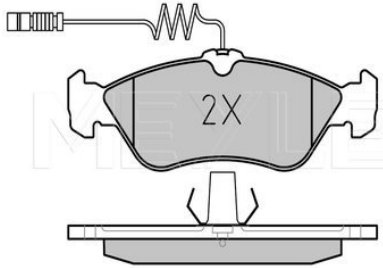

025 215 9218 | MBP0159

Brake pad set

Notes

Thickness [mm]
Height [mm]
Width [mm]
Warning Contact Length [mm]
Brake System

incl. wear warning contact
18
55.3
156.5
210
ATE
with anti-squeak plate
Rear Axle

References

002 420 40 20
002 420 60 20

004 420 18 20
004 420 27 20

Application info

BM 460 [G-Class] [03/79-07/93]
BM 461 [G-Class] [02/90--]
BM 463 [G-Class] [09/89-12/97]
BM 901 / 902 [Sprinter I] [01/95-05/06]
BM 903 [Sprinter I] [02/95-05/06]

BM 904 [Sprinter I] [02/96-05/06]
BM 901 / 902 [Sprinter I] [01/95-05/06]
BM 903 [Sprinter I] [01/95-05/06]
BM 904 [Sprinter I] [02/96-05/06]