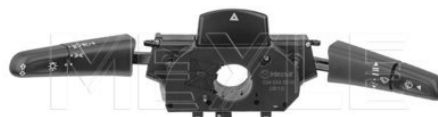

Notes

Black
with hazard light system
function
without rear wiper function
with wipe interval function
with wipe-wash function
without park light function
with light dimmer function
with indicator function

Plastic

Number of Poles 22
Voltage [V] 12
for left-hand drive vehicles
for vehicles without control-
lable wiper intervals