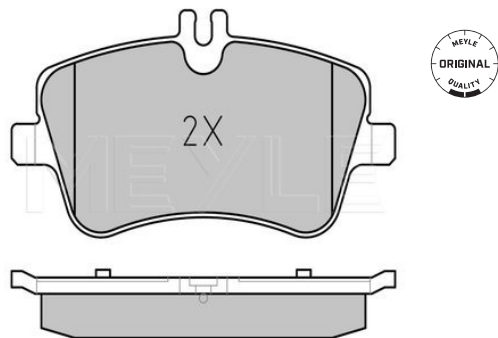

Brake pad set

025 231 4419 | MBP0272

Notes

Thickness [mm]	prepared for wear indicator
Height 2 [mm]	19.3
Height 1 [mm]	62
Width [mm]	70
Brake System	131.1
	TRW
	with anti-squeak plate
	Front Axle