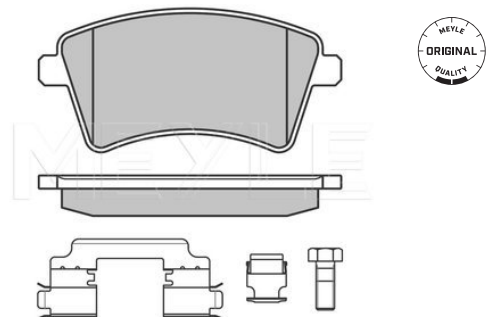

References

415 421 03 10	415 430 00 22
415 421 06 10