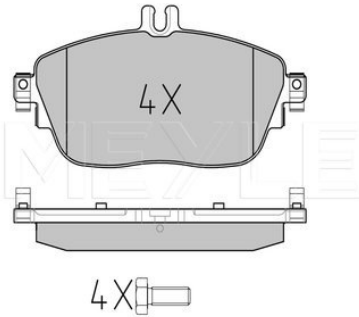

025 248 6919 | MBP0673

Brake pad set

Notes

Thickness [mm]
Height [mm]
Width [mm]
Brake System

prepared for wear indicator
19.1
71
144
TRW
with anti-squeak plate
Front Axle

References

006 420 46 20
006 420 85 20

008 420 06 20

Application info

BM 117 [CLA] [01/13--]
BM 176 [A-Class] [06/12--]

BM 246 [B-Class] [11/11--]
BM GLA-Class [X156] [12/13--]