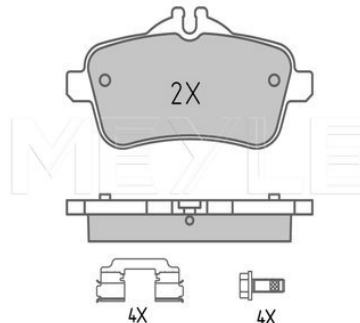

Quality
 Thickness [mm]
 Height 2 [mm]
 Height 1 [mm]
 Width [mm]
 Brake System

with accessories
 prepared for wear indicator
 PREMIUM
 18.2
 50.2
 60
 116.2
 TRW
 with anti-squeak plate
 Rear Axle

References