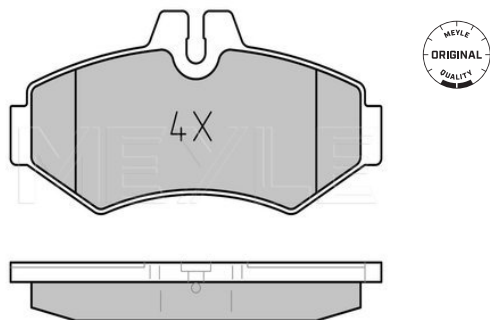

Brake pad set

025 230 2118 | MBP0246

Notes

Thickness [mm]	18.5
Height [mm]	62
Width [mm]	125.7
Brake System	Bosch with anti-squeak plate Rear Axle