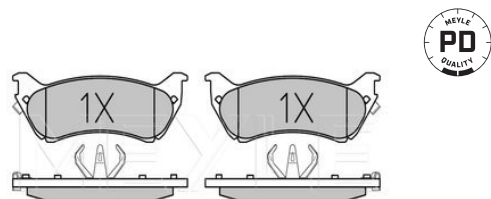

Notes

Quality	with acoustic wear warning
Thickness [mm]	PREMIUM
Height [mm]	16.4
Width [mm]	50
Width [mm]	140
Brake System	Kelsey-Hayes with anti-squeak plate Rear Axle