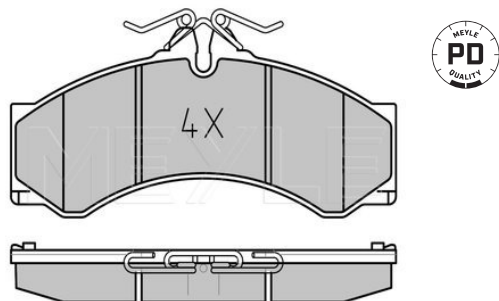

Brake pad set

025 290 7620/PD | MBP0709PD

Notes

Quality
Thickness [mm]
Height [mm]
Width [mm]
Warning Contact Length [mm]
Brake System

incl. wear warning contact
PREMIUM
20
73
164.5
2
Perrot/Bosch
with anti-squeak plate