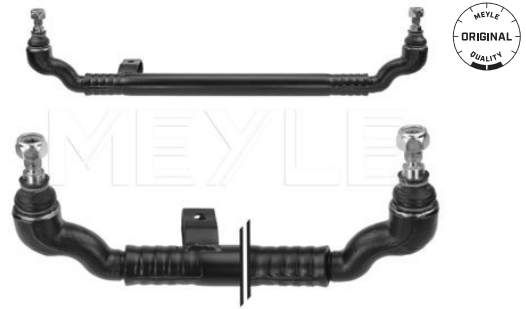

Drag link

016 040 6066 | MDL0008

Application info

BM 126 (S-Class) [10/79-06/91]

Drag link

016 040 0129 | MDL0002

Notes

Thread Measurement 2
Thread Measurement 1
Length [mm]

Guide Rod
M12x1,5
M12x1,5
520
Centre

References

129 460 04 05