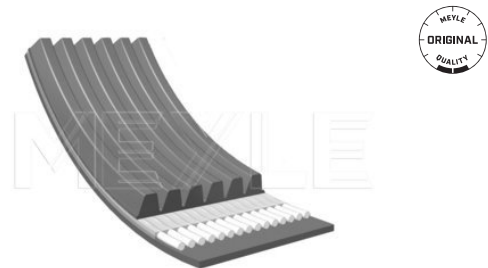

References

001 993 34 96 011 997 52 92
011 997 19 92 012 997 52 92