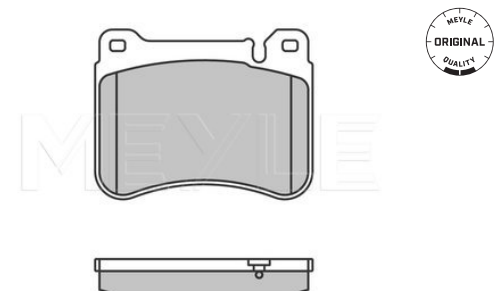

Notes

Thickness [mm]	16.5	prepared for wear indicator
Height [mm]	79.3	
Width [mm]	101.7	
Brake System	Brembo	with anti-squeak plate
		Front Axle