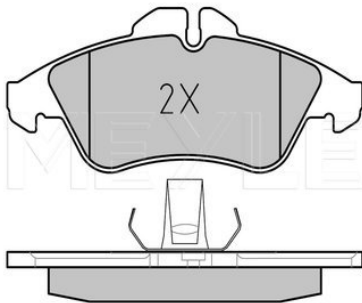

025 215 7620 | MBP0158

Brake pad set

Application info

BM 638 [V-Class / Vito] [02/96-07/03]
BM 901 / 902 [Sprinter I] [01/95-05/06]
BM 903 [Sprinter I] [02/95-05/06]
BM 904 [Sprinter I] [02/96-05/06]

BM 638 [V-Class / Vito] [02/96-07/03]
BM 901 / 902 [Sprinter I] [01/95-05/06]
BM 903 [Sprinter I] [01/95-05/06]
BM 904 [Sprinter I] [02/96-05/06]

025 215 7620/PD | MBP0158PD

Brake pad set

Notes

Quality
Thickness [mm]
Height [mm]
Width [mm]
Brake System

prepared for wear indicator
PREMIUM
20.3
65
156.4
ATE
with anti-squeak plate
Front Axle

References

002 420 39 20

Application info

BM 638 [V-Class / Vito] [02/96-07/03]
BM 901 / 902 [Sprinter I] [01/95-05/06]
BM 903 [Sprinter I] [02/95-05/06]
BM 904 [Sprinter I] [02/96-05/06]

BM 638 [V-Class / Vito] [02/96-07/03]
BM 901 / 902 [Sprinter I] [01/95-05/06]
BM 903 [Sprinter I] [01/95-05/06]
BM 904 [Sprinter I] [02/96-05/06]