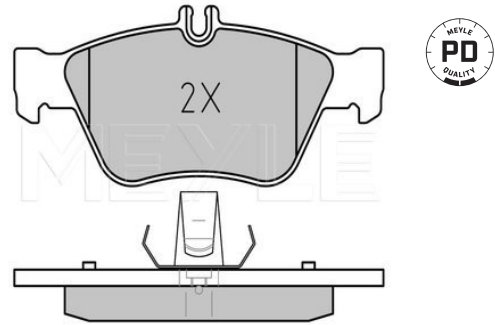

Notes

Quality
Thickness [mm]
Height 2 [mm]
Height 1 [mm]
Width 2 [mm]
Width 1 [mm]
Brake System

prepared for wear indicator
PREMIUM
19.6
60.15
66.25
151.3
150
ATE
with anti-squeak plate
Front Axle

References