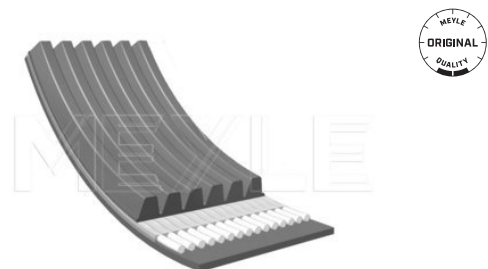

V-ribbed belt

050 006 2100 | MRB0516

Notes

Number of Ribs	6
Length [mm]	2100

References

008 997 09 92	011 997 15 92
008 997 36 92	011 997 20 92

050 006 2100 | MRB0516

V-ribbed belt