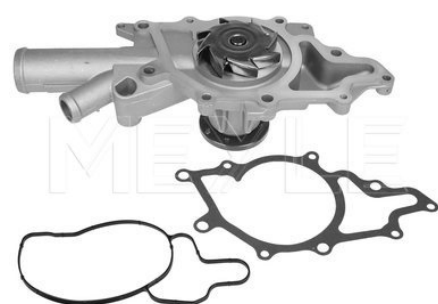

013 220 0012 | MWP0045

Water pump

Notes

Quality

with seal
Sealed with SiC/SiC

References

646 200 10 01

646 200 16 01

Application info

BM 639 [Vito / Viano] [09/03-07/08]
BM 906 [Sprinter II] [06/06--]

BM 639 [Vito / Viano] [09/03--]
BM 906 [Sprinter II] [06/06--]