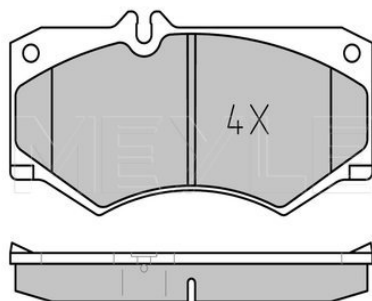

025 207 8418/PD | MBP0037PD

Brake pad set

Notes

Quality PREMIUM
Thickness [mm] 18
Height [mm] 75.1
Width [mm] 148.9
Brake System Perrot
with anti-squeak plate
Front Axle

References

001 420 14 20	601 420 87 20
003 420 07 20	005 450 98 20
004 420 14 20	601 586 00 42
005 420 98 20	601 586 00 45
460 420 00 20	

Application info

BM 460 [G-Class] [03/79-07/93]
BM 461 [G-Class] [02/90--]
BM 463 [G-Class] [09/89-12/97]
BM 601 / 602 [01/77-02/96]
BM 631 [02/88-04/96]
T1/TN [07/81-06/95]

T2/LN1 [04/86-12/94]
BM 601 / 602 [01/77-02/96]
BM 631 [02/88-02/96]
T1/TN [07/81-06/95]
T2/LN1 [04/86-12/94]