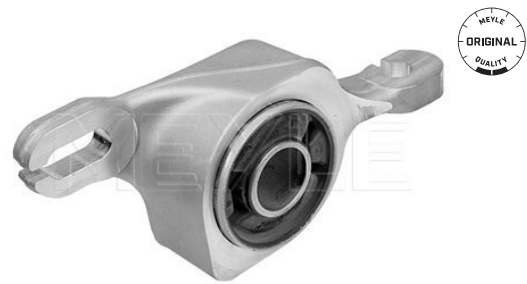

Counterpart

014 610 0031 | MCM0148

Application info

BM 164 [GL-Class] [09/06-05/09]

BM 164 [M-Class] [07/05-09/09]

Mount, control arm

014 610 0037 | MCM0171

Notes

Lower
Front Axle Left

References

251 330 07 43

Parts list

014 610 0024 | MCB0460	Control arm bushing

Counterpart

014 610 0038 | MCM0172

7