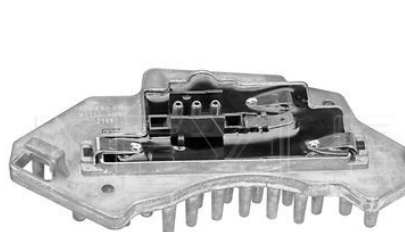

References

210 820 61 10	210 821 29 51
210 821 15 51	210 821 46 51

Application info

BM 210 (E-Class) [06/95-03/03]

4