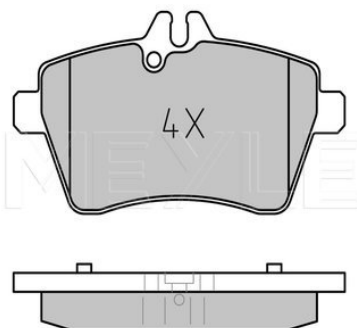

025 240 7719 | MBP0518

Brake pad set

Notes

Thickness [mm]	18.7
Height [mm]	64
Width [mm]	116.64
Brake System	TRW with anti-squeak plate Front Axle

References

169 420 02 20	169 420 10 20
169 420 03 20	169 420 13 20
169 420 07 20	169 420 18 20
169 420 09 20