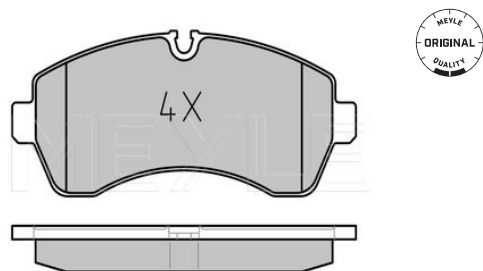

Brake pad set

025 292 0020 | MBP0726

Notes

Thickness [mm] 20.7
Height [mm] 73.4
Width [mm] 169.2
Brake System Brembo
with anti-squeak plate
Front Axle

References

004 420 68 20   005 420 53 20
004 420 82 20