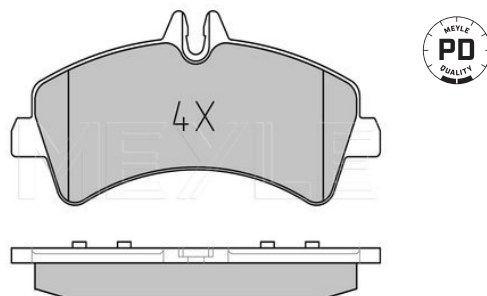

References

004 420 81 20	006 420 22 20
005 420 74 20	006 420 45 20