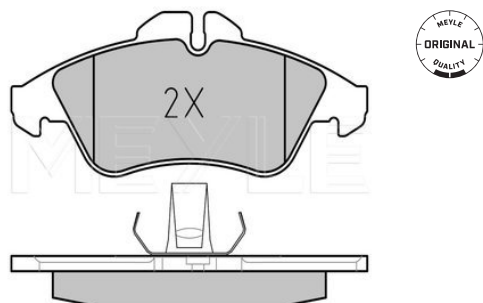

References

002 420 39 20