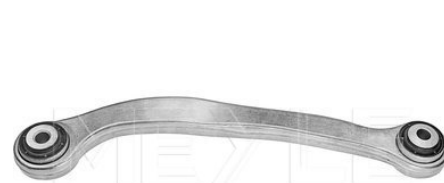

Rod/strut, suspension

016 035 0011 | MSR0010

Notes

Length [mm]

Camber Link
Aluminium
325
with rubber mounting
Upper
Rear
Rear Axle Right

References

230 350 28 06

Parts list

016 035 0023 | MAM0014

Mount, axle rod

016 035 0024 | MAM0015

Mount, axle rod

Counterpart

016 035 0010 | MSR0009

Application info

BM 211 [E-Class] [03/02-07/09]

BM 230 [SL] [10/01-01/12]

BM 219 [CLS] [10/04-12/10]

Rod/strut, suspension

016 035 0012 | MSR0011

Notes

Length [mm]

Pull Rod
Aluminium
261
with rubber mounting
Upper
Front
Rear Axle Left

References

230 350 35 06

Parts list

014 035 0085 | MAM0005

Mount, axle rod