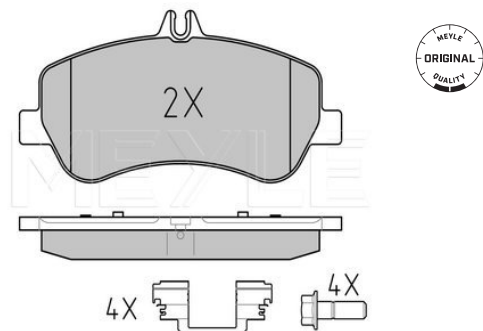

References

005 420 48 20   005 420 92 20
005 420 63 20