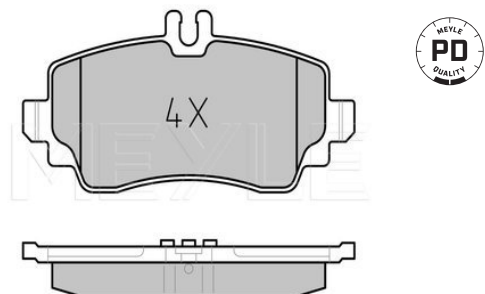

References

414 420 02 20

Application info

BM 414 [Vaneo] [02/02-07/05]

2