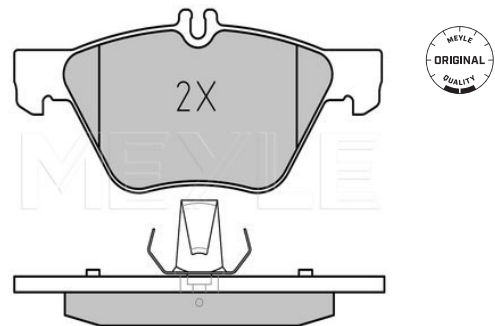

Notes

Thickness [mm]
Height 2 [mm]
Height 1 [mm]
Width 2 [mm]
Width 1 [mm]
Brake System

prepared for wear indicator
19.9
63.6
69.5
156.4
155.1
ATE
with anti-squeak plate
Front Axle