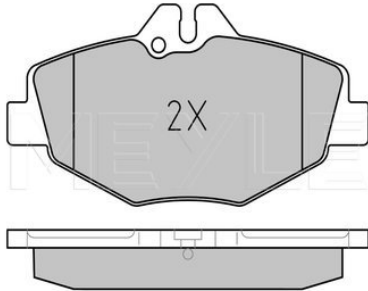

025 237 4320-1/PD | MBP0800PD

Brake pad set

Notes

Quality
Thickness [mm]
Height [mm]
Width [mm]
Number of wear indicators [per axle]
Brake System

incl. wear warning contact
PREMIUM
20.4
67.7
135
2
Bosch
with anti-squeak plate
Front Axle

References

003 420 65 20
003 420 99 20

004 420 79 20
004 420 87 20

Application info

BM 211 (E-Class) [03/02-07/09]