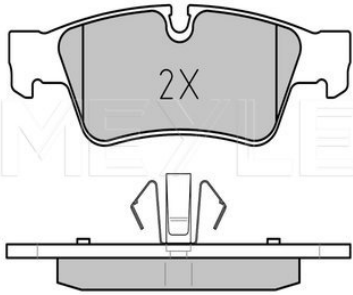

025 239 4516 | MBP0482

Brake pad set

Application info

BM 171 (SLK) [03/04-02/11]
BM 203 (C-Class) [05/00-06/11]

BM 209 (CLK) [06/02-03/10]

025 239 2318 | MBP0476

Brake pad set

Notes

Thickness [mm]
Height 2 [mm]
Height 1 [mm]
Width 2 [mm]
Width 1 [mm]
Brake System

prepared for wear indicator
17.5
59.4
51.7
141.4
140.2
ATE
with anti-squeak plate
Rear Axle

References

004 420 52 20
164 420 15 20

164 420 19 20

Application info

BM 164 (GL-Class) [09/06-05/09]
BM 164 (M-Class) [07/05-09/09]

BM 251 (R-Class) [01/06--]
BM 463 (G-Class) [09/89-12/97]