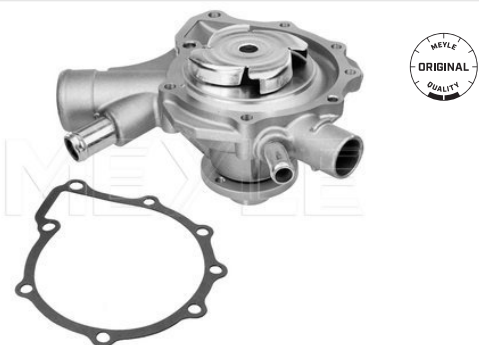

References

111 200 43 01