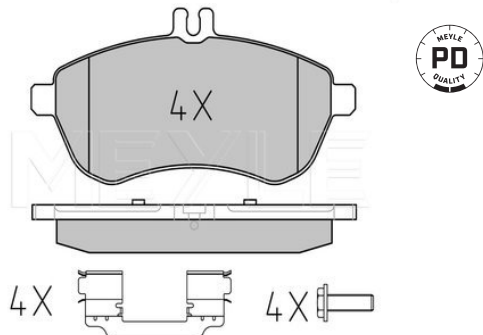

Brake pad set

025 243 0620-1/PD | MBP0821PD

Notes

Quality
Thickness [mm]
Height [mm]
Width [mm]
Brake System

with accessories
excl. wear warning contact
prepared for wear indicator
PREMIUM
20.3
71.5
146
TRW
with anti-squeak plate
with brake caliper screws
Front Axle

References

005 420 08 20   006 420 71 20
005 420 15 20   007 420 92 20

Application info

BM 172 [SLK] [02/11--]
BM 204 [C-Class] [01/07--]

BM 207 [E-Class] [01/09--]
BM 212 [E-Class] [01/09-08/11]

Brake pad set

025 243 0620/K1 | MBP0564

Notes

Thickness [mm]
Height [mm]
Width [mm]
Brake System

with accessories
excl. wear warning contact
prepared for wear indicator
20.3
71.5
146
TRW
with brake caliper screws
with anti-squeak plate
Front Axle