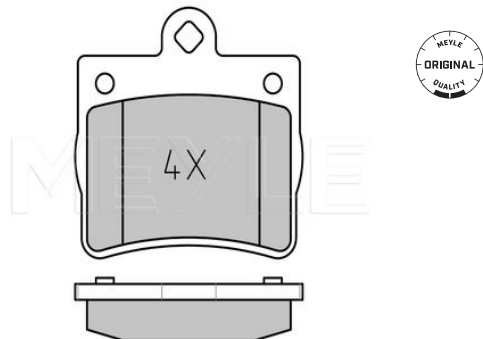

Notes

Thickness [mm]
Height [mm]
Width [mm]
Brake System

excl. wear warning contact
15.8
63.2
63.6
ATE
with anti-squeak plate
Rear Axle