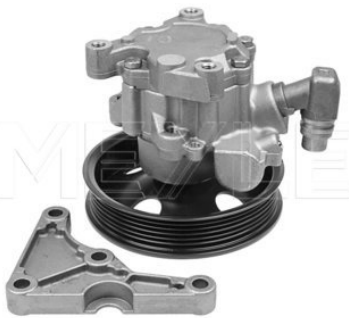

014 631 0005 | MHP0006

Hydraulic pump, P/S

Notes

Operating Pressure [bar]

Hydraulic
Aluminium
120

References

002 466 12 01

002 466 24 01

Application info

BM 129 (SL) [03/89-12/01]

BM 170 (SLK) [09/96-04/04]

BM 202 [C-Class] [03/93-03/01]

BM 208 (CLK) [06/97-07/02]

BM 210 [E-Class] [06/95-03/03]