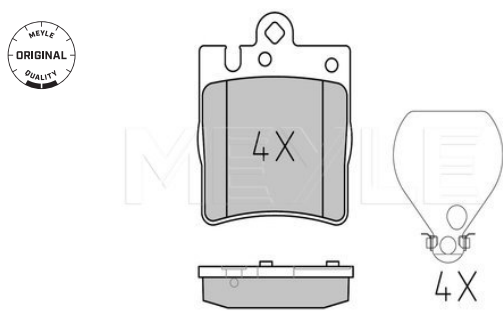

BM 208 (CLK) [06/97-07/02]
 BM 209 (CLK) [06/02-03/10]
 BM 210 (E-Class) [06/95-03/03]

025 218 9915 | MBP0220

Brake pad set

Notes

Thickness [mm]
 Height [mm]
 Width [mm]
 Brake System

prepared for wear indicator
 15.7
 78.2
 63.5
 ATE
 with anti-squeak plate
 Rear Axle