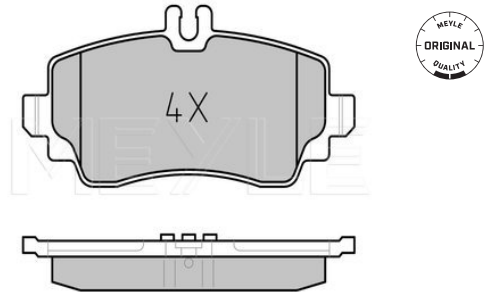

Brake pad set

025 240 7719 | MBP0518

Application info

BM 169 [A-Class] [09/04-06/12]

BM 245 [B-Class] [03/05-11/11]

Brake pad set

025 239 0319 | MBP0468

Notes

Thickness [mm]
Height [mm]
Width [mm]
Brake System

excl. wear warning contact
19.2
57.3
116.5
TRW
with anti-squeak plate
Front Axle

References

414 420 02 20

Application info

BM 414 [Vaneo] [02/02-07/05]

Brake pad set

025 239 0319/PD | MBP0468PD

Notes

Quality
Thickness [mm]
Height [mm]
Width [mm]
Brake System

excl. wear warning contact
PREMIUM
19.2
57.3
116.5
TRW
with screws
with anti-squeak plate
Front Axle