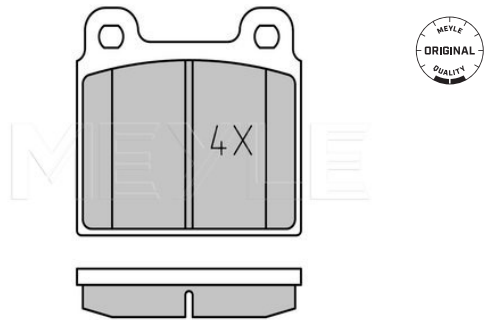

References

000 420 67 20	001 420 77 20