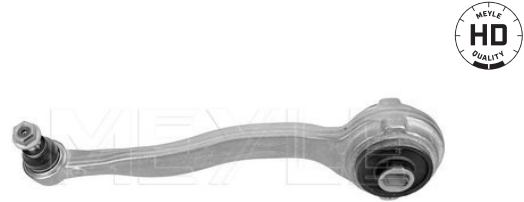

Control arm

016 050 0031/HD | MCA0028HD

Notes

Aluminium
with rubber mounting
Control Arm
Front
Lower
Front Axle Left

Reinforced Version

References

203 330 01 11	203 330 39 11
203 330 16 11	204 330 33 11
203 330 35 11	204 330 43 11

Parts list

014 033 0115/HD | MCB0016HD   Control arm bushing

Counterpart

016 050 0032/HD | MCA0029HD

Application info

BM 171 (SLK) [03/04-02/11]
BM 172 (SIC) [01/16--]
BM 172 (SLK) [02/11--]
BM 203 (C-Class) [05/00-06/11]

BM 204 (C-Class) [01/07--]
BM 207 (E-Class) [01/09--]
BM 209 (CLK) [06/02-03/10]
BM 212 (E-Class) [01/09-08/11]

Control arm

016 050 0101 | MCA1059

Notes

Aluminium
with rubber mounting
Control Arm
Front Axle Left
Front
Lower

References

203 330 01 11	203 330 39 11
203 330 16 11	204 330 33 11
203 330 35 11	204 330 43 11