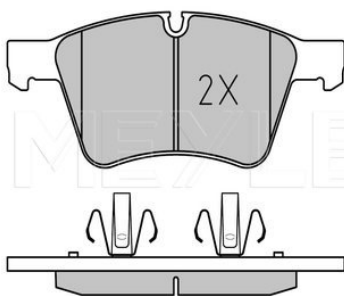

025 241 5120/PD | MBP0535PD

Brake pad set

Notes

Quality
Thickness [mm]
Height [mm]
Width 2 [mm]
Width 1 [mm]
Brake System

prepared for wear indicator
PREMIUM
20.1
80.3
192.9
193.2
ATE
with anti-squeak plate
Front Axle

References

164 420 13 20

Application info

BM 164 [GL-Class] [09/06-05/09]
BM 164 [M-Class] [07/05-09/09]

BM 251 [R-Class] [01/06--]