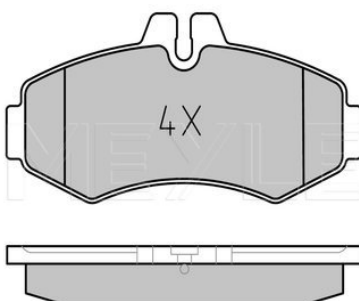

025 230 2220 | MBP0247

Brake pad set

Notes

Thickness [mm]
Height [mm]
Width [mm]
Brake System

prepared for wear indicator
20.7
64.5
134.4
Bosch
with anti-squeak plate
Front Axle

References

003 420 01 20

000 421 41 10

Application info

BM 638 [V-Class / Vito] [02/96-07/03]

BM 638 [V-Class / Vito] [02/96-07/03]