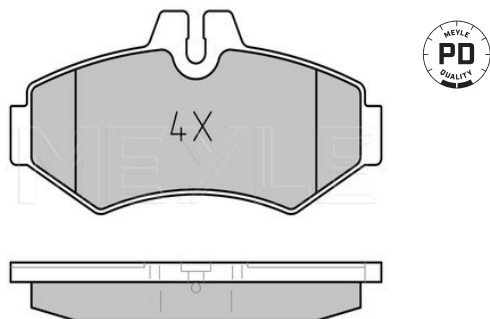

Notes

Quality	prepared for wear indicator PREMIUM
Thickness [mm]	18.5
Height [mm]	62
Width [mm]	125.7
Brake System	Bosch with anti-squeak plate Rear Axle