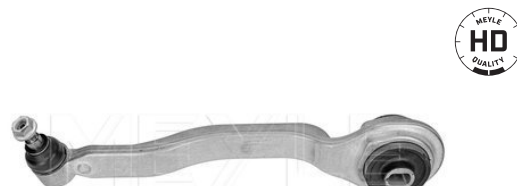

Counterpart

016 050 0033/HD | MCA0030HD

Application info

BM 211 (E-Class) [03/02-07/09]
BM 219 (CLS) [10/04-12/10]

BM 230 (SL) [10/01-01/12]