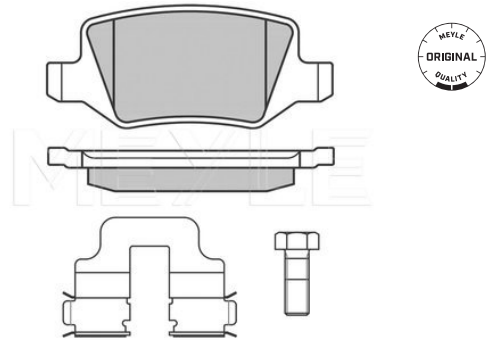

Brake pad set

025 231 3814 | MBP0270

Notes

	not prepared for wear indicator
Thickness [mm]	14.6
Height [mm]	41.3
Width [mm]	95.7
Brake System	TRW with bracket with anti-squeak plate Rear Axle

References

168 420 04 20	169 420 14 20
169 420 04 20	169 420 17 20
169 420 11 20	414 420 01 20

Application info

BM 168 [A-Class] [07/97-08/04]
BM 169 [A-Class] [09/04-06/12]

BM 245 [B-Class] [03/05-11/11]
BM 414 [Vaneo] [02/02-07/05]

Brake pad set

025 231 3814/PD | MBP0270PD

Notes

	not prepared for wear indicator
Quality	PREMIUM
Thickness [mm]	14.6
Height [mm]	41.3
Width [mm]	95.7
Brake System	TRW with bracket with anti-squeak plate Rear Axle