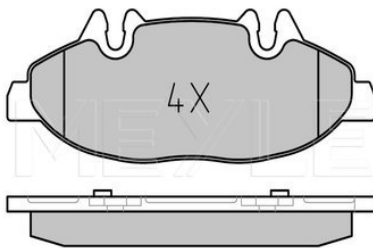

025 240 0720/PD | MBP0500PD

Brake pad set

Notes

Quality
Thickness [mm]
Height [mm]
Width [mm]
Brake System

with accessories
incl. wear warning contact
PREMIUM
20.2
61.8
164.9
Bosch
with screws
with anti-squeak plate
Front Axle

References

003 420 79 10
003 420 78 20
006 420 43 20

000 421 61 10
001 421 09 10

Application info

BM 639 (Vito / Viano) [09/03-07/08]

BM 639 (Vito / Viano) [09/03--]