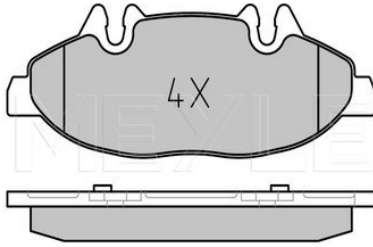

006 420 40 20 007 420 82 20
 006 420 41 20

025 252 1618/PD | MBP1615PD

Brake pad set

Application info

BM 166 (GLE) [03/15--]

BM 166 (M-Class) [06/11--]

025 240 0720 | MBP0500

Brake pad set