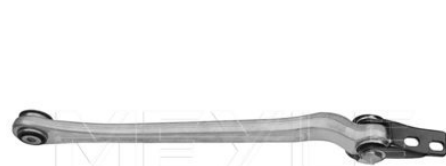

Counterpart

016 030 0011 | MSR0001

Application info

BM 211 [E-Class] [03/02-07/09]
BM 219 [CLS] [10/04-12/10]

BM 230 [SL] [10/01-01/12]

Rod/strut, suspension

016 035 0052 | MSR0034

Notes