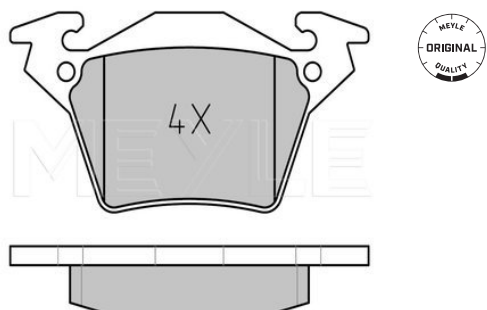

Brake pad set

025 230 2017 | MBP0245

Notes

Thickness [mm]	excl. wear warning contact
Height [mm]	17.9
Width [mm]	52.8
Brake System	105
	Bosch
	with anti-squeak plate
	Rear Axle

References

003 420 02 20	000 421 42 10