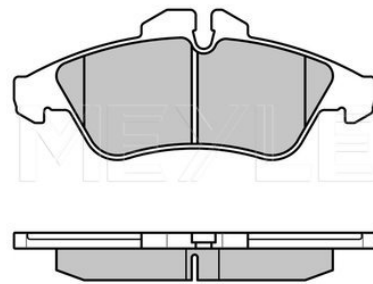

Brake pad set

025 220 3119/PD | MBP1687PD

Notes

Quality	prepared for wear indicator
Thickness [mm]	PREMIUM
Height 2 [mm]	19.3
Height 1 [mm]	69.8
Width [mm]	59.8
Brake System	144
	TRW
	with anti-squeak plate
	Front Axle

References

008 420 37 20

Application info

BM 205 [C-Class] [12/13--]

Brake pad set

025 239 9020 | MBP0497

Notes

Thickness [mm]	prepared for wear indicator
Height [mm]	20.5
Width [mm]	64.9
Brake System	156.1
	ATE
	with anti-squeak plate
	Front Axle