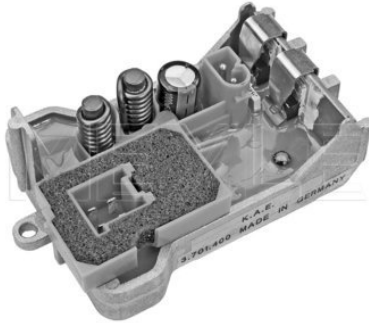

014 880 0002 | MEX0084

Control unit, heating/ventilation

Notes

Temperature range from [°C]	-40
Temperature range to [°C]	80
Operating voltage [V]	12
Number of Poles	2
Number of Poles	4
	for vehicles with air conditioning

References

220 821 09 51	230 821 64 51
230 821 02 51	203 821 40 58
230 821 63 51	

Application info

BM 171 (SLK) [03/04-02/11]
BM 203 (C-Class) [05/00-06/11]
BM 209 (CLK) [06/02-03/10]
BM 211 (E-Class) [03/02-07/09]

BM 215 (S-Class) [03/99-03/06]
BM 220 (S-Class) [10/98-08/05]
BM 230 (SL) [10/01-01/12]
BM 463 (G-Class) [09/89-12/97]