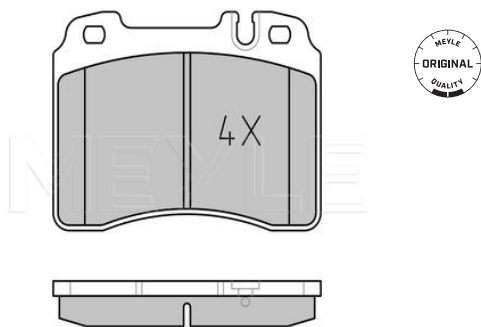

Notes

prepared for wear indicator

Thickness [mm] 17.5
Height [mm] 73.5
Width [mm] 99.8
Brake System ATE
with anti-squeak plate
Front Axle