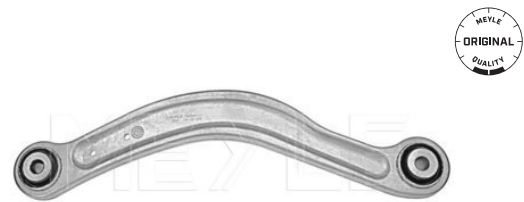

Counterpart

016 035 0005 | MSR0007

Application info

BM 204 [C-Class] [01/07--]
BM 204 [GLK-Class] [06/08-04/11]
BM 205 [C-Class] [12/13--]

BM 207 [E-Class] [01/09--]
BM 212 [E-Class] [01/09-08/11]
BM 218 [CLS] [01/11--]

7