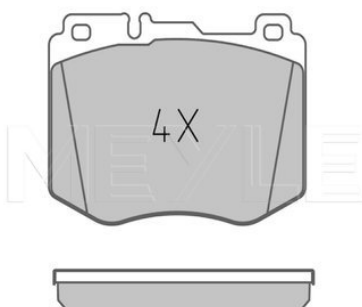

025 220 4718 | MBP1689

Brake pad set

Notes

Thickness [mm]
Height [mm]
Width [mm]
Brake System

prepared for wear indicator
18.4
92.7
127.6
BREMBO
with anti-squeak plate
Front Axle

References

008 420 18 20

008 420 19 20

Application info

BM 205 [C-Class] [12/13--]

BM 253 [GLC] [06/15--]