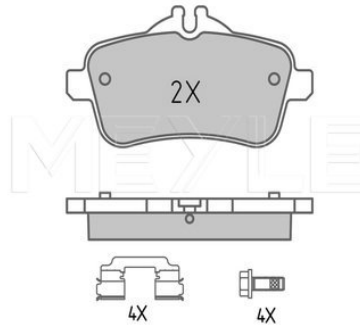

BM 166 (GL) (07/12--)
 BM 166 (GLE) (03/15--)

BM 166 (M-Class) (06/11--)

Brake pad set

025 252 1618 | MBP1615

Notes

Thickness [mm]
 Height 2 [mm]
 Height 1 [mm]
 Width [mm]
 Brake System

with accessories
 prepared for wear indicator
 18.2
 50.2
 60
 116.2
 TRW
 with anti-squeak plate
 Rear Axle