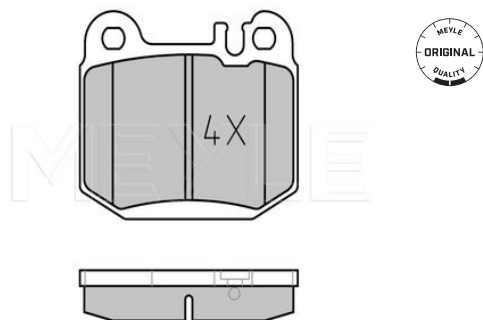

References

163 420 07 20   163 420 11 20
163 420 09 20