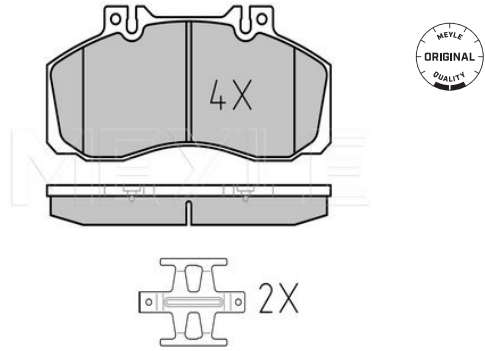

Brake pad set

025 298 3521 | MBP0733

Notes

Thickness [mm]
Height [mm]
Width [mm]
Brake System

prepared for wear indicator
22
85.6
174.5
Perrot
with anti-squeak plate
Front Axle

References

001 420 15 20	669 420 00 20
002 420 57 20	669 420 01 20
002 420 62 20	669 420 15 20
003 420 15 20	670 420 28 20