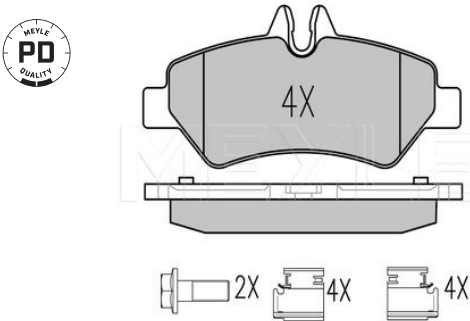

025 291 9019/PD | MBP0724PD

Brake pad set

Notes

Quality
Thickness [mm]
Height [mm]
Width [mm]
Brake System

prepared for wear indicator
PREMIUM
19
63.1
137
Bosch
with anti-squeak plate
Rear Axle

References

004 420 69 20

008 420 51 20

Application info

BM 906 [Sprinter II] [06/06--]

BM 906 [Sprinter II] [06/06--]