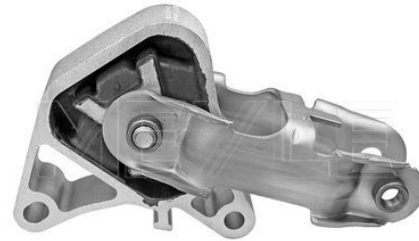

Engine mount

014 024 0138 | MEM0792

Notes

Rubber-metal Bearing
Upper Right
Rear

References

246 240 08 09

Application info

BM 176 [A-Class] [06/12--]

BM 246 [B-Class] [11/11--]

Engine mount

014 024 0137 | MEM0712

Notes

Rubber-metal Bearing
Lower Right
Rear