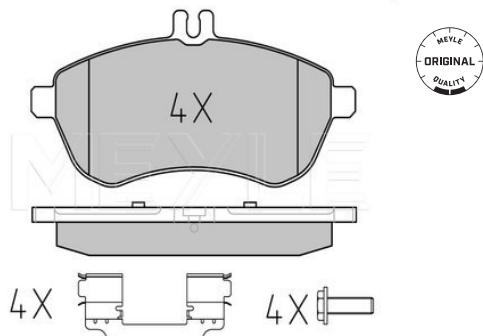

References

005 420 08 20   006 420 71 20
005 420 15 20   007 420 92 20

Application info

BM 172 [SLK] [02/11--]
BM 204 [C-Class] [01/07--]

BM 207 [E-Class] [01/09--]
BM 212 [E-Class] [01/09-08/11]

2