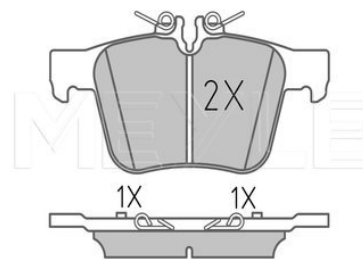

Brake pad set

025 250 7119 | MBP1696

Application info

BM 222 [S-Class] (05/13--)

BM 231 [SL] (01/12--)

Brake pad set

025 250 7119/PD | MBP1696PD

Notes

Quality	prepared for wear indicator
Thickness [mm]	PREMIUM
Height 2 [mm]	18
Height 1 [mm]	54.5
Height [mm]	65
Width [mm]	65
	116
	with anti-squeak plate
	Rear Axle

References

006 420 72 20	008 420 08 20
006 420 92 20	008 420 22 20
007 420 28 20	008 420 34 20

Application info

BM 222 [S-Class] (05/13--)

BM 231 [SL] (01/12--)

Brake pad set

025 253 5416 | MBP1692

Notes

Thickness [mm]	prepared for wear indicator
Height 2 [mm]	15.4
Height 1 [mm]	56.1
Width [mm]	62
Brake System	122.4
	ATE
	with anti-squeak plate
	Rear Axle

References

008 420 13 20	008 420 14 20

Application info

BM 205 [C-Class] (12/13--)

2