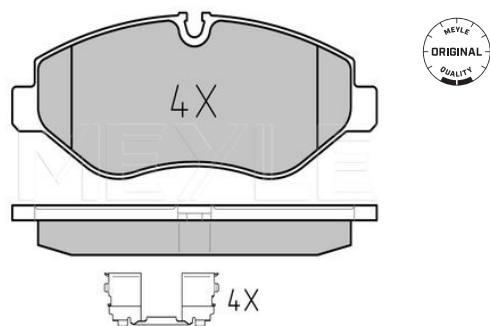

Brake pad set

025 291 9220 | MBP0725

Notes

Thickness [mm] 20.7
Height [mm] 67
Width [mm] 163.15
Brake System Brembo
with anti-squeak plate
Front Axle

References

004 420 67 20   005 420 52 20
004 420 83 20   005 420 70 20
005 420 21 20   006 420 84 20

Application info

BM 639 [Vito / Viano] [09/03-07/08]
BM 906 [Sprinter II] [06/06--]

BM 639 [Vito / Viano] [09/03--]
BM 906 [Sprinter II] [06/06--]

Brake pad set

025 291 9220/PD | MBP0725PD

Notes

Quality PREMIUM
Thickness [mm] 20.7
Height [mm] 67
Width [mm] 163.15
Brake System Brembo
with anti-squeak plate
Front Axle