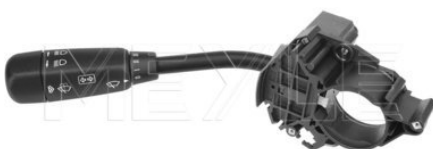

014 850 0006 | MSW0012

Column switch

Notes

Number of Poles
Voltage [V]

Black
with wash function
with wipe interval function
with wipe-wash function
with indicator function
with light dimmer function
8
12

References

168 545 01 10