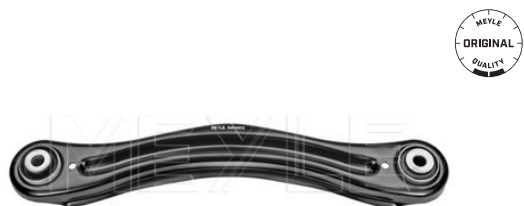

016 035 0030 | MSR0119

016 035 0029 | MSR0118

Rod/strut, suspension

Application info

BM 164 [GL-Class] [09/06-05/09]
BM 164 [M-Class] [07/05-09/09]

BM 251 [R-Class] [01/06--]

016 035 0028 | MSR0117

Rod/strut, suspension