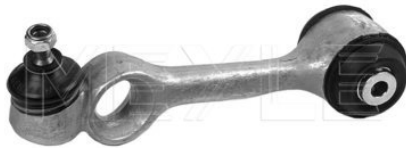

016 050 6069 | MCA0063

Control arm

Notes

Thread Size
Length [mm]

Aluminium
M10x1
315
with rubber mounting
Control Arm
Upper
Front Axle Right

References

126 330 07 07

Counterpart

016 050 6068 | MCA0062

Application info

BM 126 (S-Class) (10/79-06/91)