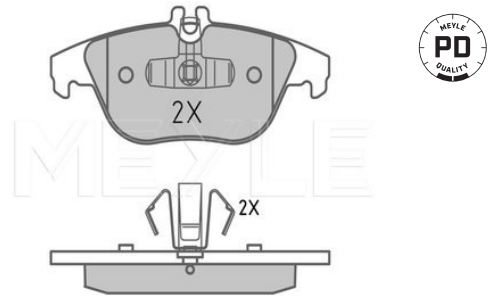

Brake pad set

025 242 5418/PD | MBP1600PD

Notes

Quality
Thickness [mm]
Height 2 [mm]
Height 1 [mm]
Width [mm]
Brake System

prepared for wear indicator
PREMIUM
17.9
52.2
54.3
122.7
ATE
with anti-squeak plate
Rear Axle

References

005 420 49 20   007 420 61 20
005 420 51 20   007 420 62 20

2

Application info

BM 204 [C-Class] [01/07--]
BM 204 [GLK-Class] [06/08-04/11]

BM 207 [E-Class] [01/09--]

Brake pad set

025 242 5317 | MBP0548

Notes

Thickness [mm]
Height 2 [mm]
Height 1 [mm]
Width [mm]
Brake System

prepared for wear indicator
17.9
52.2
54.3
122.5
ATE
with anti-squeak plate
Rear Axle