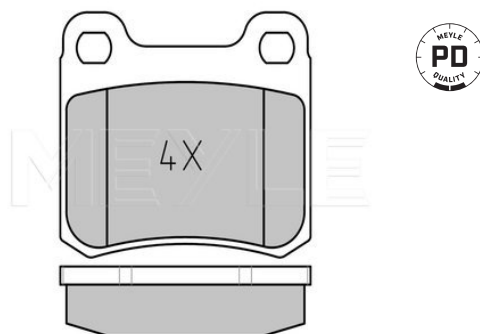

Brake pad set

025 206 8715 | MBP0033

Application info

BM 124 [12/84-07/93]
BM 124 [E-Class] [06/92-03/98]

BM 201 [10/82-08/93]
BM 202 [C-Class] [03/93-03/01]

Brake pad set

025 206 8715/PD | MBP0033PD

Notes

Quality
Thickness [mm]
Height [mm]
Width [mm]
Brake System

excl. wear warning contact
PREMIUM
15.5
54.3
61.6
ATE
with anti-squeak plate
Rear Axle

References

000 420 98 20

Application info

BM 124 [12/84-07/93]
BM 124 [E-Class] [06/92-03/98]

BM 201 [10/82-08/93]
BM 202 [C-Class] [03/93-03/01]

Brake pad set

025 209 4119 | MBP0053

Notes

Thickness [mm]
Height [mm]
Width [mm]
Brake System

prepared for wear indicator
19
59.2
108.2
TRW
with anti-squeak plate
Front Axle