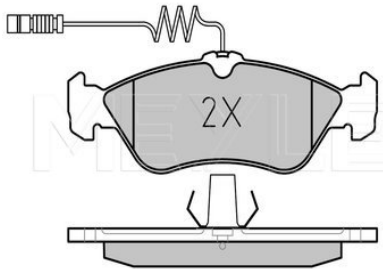

BM 904 [Sprinter I] [02/96-05/06]
BM 901 / 902 [Sprinter I] [01/95-05/06]
BM 903 [Sprinter I] [01/95-05/06]
BM 904 [Sprinter I] [02/96-05/06]

025 215 9218/PD | MBP0159PD

Brake pad set

Notes

Quality
Thickness [mm]
Height [mm]
Width [mm]
Warning Contact Length [mm]
Brake System