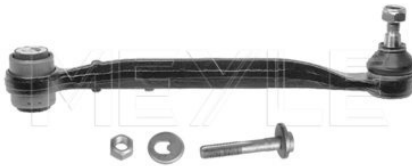

163 350 04 53
163 350 06 53

Counterpart

016 035 0052 | MSR0034

Application info

BM 163 [M-Class] [02/98-06/05]

016 035 0022 | MSR0017

Rod/strut, suspension

Notes