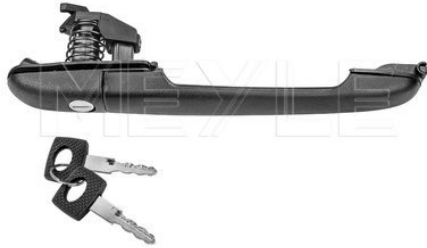

202 720 02 16

210 720 01 16

Application info

BM 202 [C-Class] [03/93-03/01]

BM 210 [E-Class] [06/95-03/03]

100 760 0002 | MIX0326

Door handle

Notes