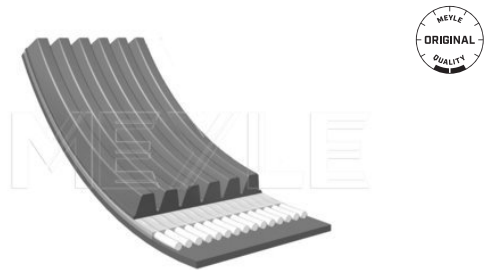

BM 215 [S-Class] [03/99-03/06]
BM 230 [SL] [10/01-01/12]

V-ribbed belt

050 006 1760 | MRB0462

Notes

Number of Ribs 6
Length [mm] 1760

References

011 997 36 92

Application info