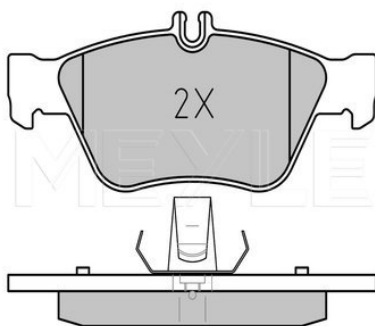

025 216 6419 | MBP0177

Brake pad set

Notes

Thickness [mm]
Height 2 [mm]
Height 1 [mm]
Width 2 [mm]
Width 1 [mm]
Brake System

prepared for wear indicator
19.6
60.15
66.25
151.3
150
ATE
with anti-squeak plate
Front Axle

References

002 420 44 20   004 420 02 20
002 420 96 20   005 420 47 20