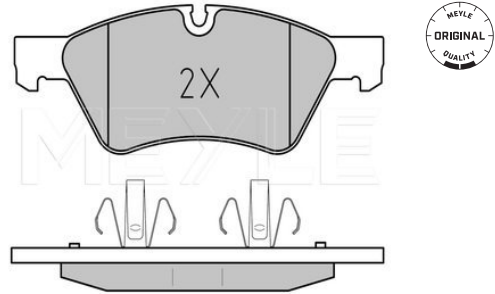

BM 904 [Sprinter I] [02/96-05/06]
BM 901 / 902 [Sprinter I] [01/95-05/06]
BM 903 [Sprinter I] [01/95-05/06]
BM 904 [Sprinter I] [02/96-05/06]

Brake pad set

025 239 2221 | MBP0475

Notes

Thickness/Strength 2 [mm]	20.3	prepared for wear indicator
Thickness/Strength 1 [mm]	20.9	
Height [mm]	70.3	
Width 2 [mm]	194.5	
Width 1 [mm]	193.2	
Brake System	ATE	with anti-squeak plate
		Front Axle