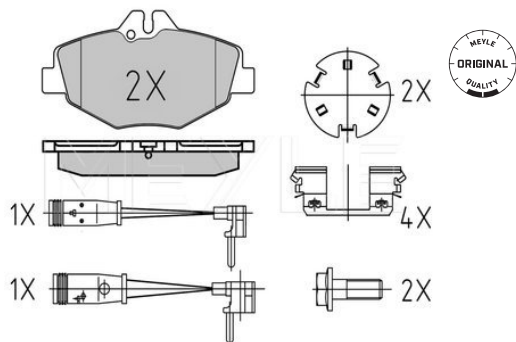

References

003 420 65 20 004 420 79 20
 003 420 99 20 004 420 87 20

Application info

BM 211 [E-Class] [03/02-07/09]

Brake pad set
025 211 5317 | MBP0084
Notes

prepared for wear indicator

Thickness [mm] 17.5
 Height [mm] 73.5
 Width [mm] 99.8
 Brake System ATE
 with anti-squeak plate
 Front Axle