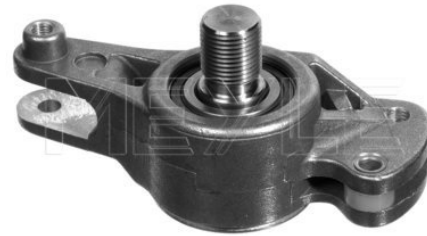

Tensioner, fan belt

014 020 0054 | MMX0092

Notes

with holder

References

601 200 17 73

Application info

BM 124 [12/84-07/93]
BM 124 [E-Class] [06/92-03/98]
BM 140 [S-Class] [02/91-02/99]
BM 201 [10/82-08/93]
BM 202 [C-Class] [03/93-03/01]
BM 460 [G-Class] [03/79-07/93]
BM 461 [G-Class] [02/90--]

BM 463 [G-Class] [09/89-12/97]
BM 601 / 602 [01/77-02/96]
T1/TN [07/81-06/95]
T2/LN1 [04/86-12/94]
BM 601 / 602 [01/77-02/96]
T1/TN [07/81-06/95]
T2/LN1 [04/86-12/94]

Tensioner, fan belt

014 020 0095 | MMX0102

Notes

Piece