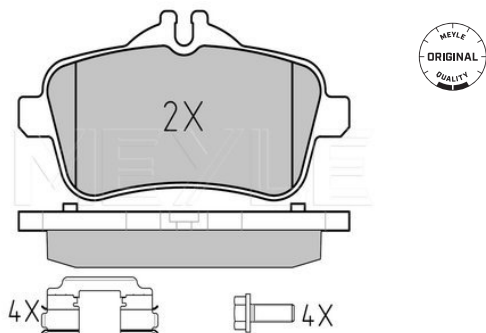

Brake pad set

025 252 1518 | MBP0847

Notes

Thickness [mm]
Height 2 [mm]
Height 1 [mm]
Width [mm]
Brake System

with accessories
prepared for wear indicator
18.2
50.2
60
116.2
TRW
with anti-squeak plate
Rear Axle

References

006 420 33 20
006 420 34 20
006 420 68 20

007 420 77 20
007 420 90 20

Application info

BM 166 (GL) (07/12--)
BM 166 (GLE) (03/15--)

BM 166 (M-Class) (06/11--)

Brake pad set

025 252 1518/PD | MBP0847PD

Notes

Quality
Thickness [mm]
Height 2 [mm]
Height 1 [mm]
Width [mm]
Brake System

with accessories
prepared for wear indicator
PREMIUM
18.2
50.2
60
116.2
TRW
with anti-squeak plate
Rear Axle