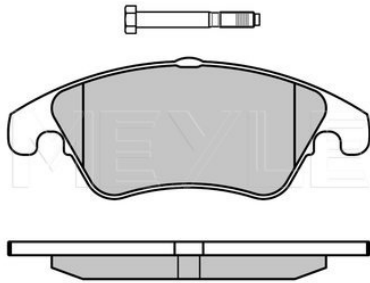

025 243 1019 | MBP0566

Brake pad set

Notes

Thickness [mm] 19.4
Height 2 [mm] 80.3
Height 1 [mm] 73.3
Width [mm] 188
Brake System TRW
with anti-squeak plate
Front Axle

References

005 420 10 20 006 420 28 20
005 420 13 20 007 420 58 20
005 420 16 20 007 420 75 20

Application info

BM 172 (SLK) [02/11--]
BM 204 (C-Class) [01/07--]
BM 207 (E-Class) [01/09--]
BM 212 (E-Class) [01/09-08/11]
BM 218 (CLS) [10/12--]
BM 218 (CLS) [01/11--]