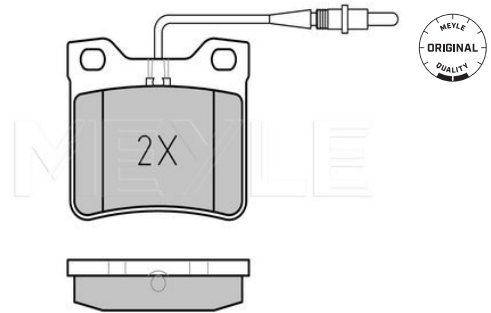

Brake pad set

025 219 0417/W | MBP0222

Notes

	incl. wear warning contact
Thickness [mm]	16.7
Height [mm]	57.4
Width [mm]	63.7
Number of wear indicators [per axle]	2
Brake System	ATE with anti-squeak plate Rear Axle

References

002 420 48 20	638 423 01 10
003 420 00 20