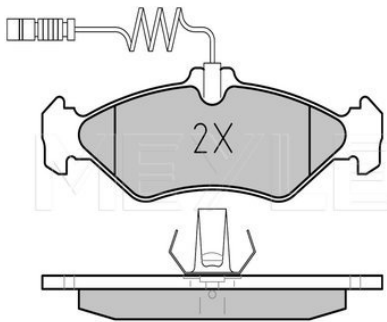

025 216 2117/PD | MBP0163PD

Brake pad set

Notes

Quality
Thickness [mm]
Height [mm]
Width [mm]
Brake System

with integrated wear sensor
PREMIUM
17
50
141.4
ATE
with anti-squeak plate
Rear Axle

References

002 420 38 20   002 420 69 20
002 420 56 20   003 420 64 20

Application info

BM 901 / 902 [Sprinter I] [01/95-05/06]
BM 903 [Sprinter I] [02/95-05/06]

BM 901 / 902 [Sprinter I] [01/95-05/06]
BM 903 [Sprinter I] [01/95-05/06]