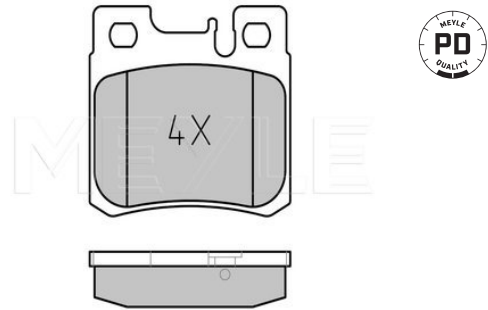

Brake pad set

025 211 9715/PD | MBP0091PD

Notes

Quality
Thickness [mm]
Height [mm]
Width [mm]
Brake System

prepared for wear indicator
Brake Caliper with 2 holding
pins
PREMIUM
15
58.2
61.7
ATE
with anti-squeak plate
Rear Axle