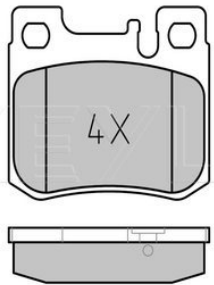

025 213 0115 | MBP0106

Brake pad set

Notes

Thickness [mm]
Height [mm]
Width [mm]
Brake System

prepared for wear indicator
15.5
53.8
61.8
ATE
with anti-squeak plate
Rear Axle

References

002 420 00 20
002 420 01 20

002 420 09 99

Application info

BM 124 [12/84-07/93]
BM 124 [E-Class] [06/92-03/98]

BM 202 [C-Class] [03/93-03/01]