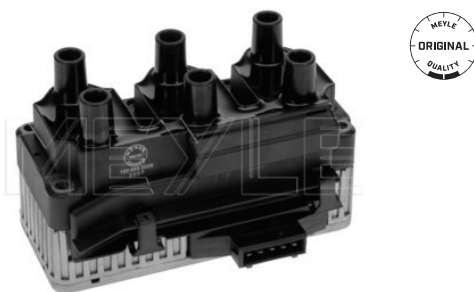

References

003 158 50 01