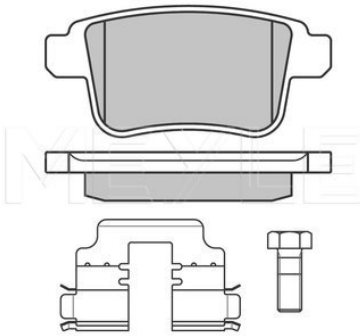

Brake pad set

Application info

BM 415 [Citan] [11/12--]

BM 415 [Citan] [11/12--]

025 246 9216 | MBP0652

Brake pad set

Notes

Thickness [mm]
Height [mm]
Width [mm]
Brake System