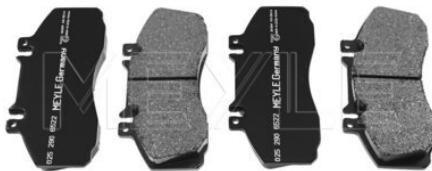

025 290 6522 | MBP0735

Brake pad set

Notes

Thickness [mm]
Height [mm]
Width [mm]
Brake System

without add-on material
excl. wear warning contact
prepared for wear indicator
22
85.5
175
Lucas B2x60
Front Axle

References

003 420 44 20

905 420 00 20

Application info

T2 (Vario) [09/96--]
T2/LN1 [04/86-12/94]

T2 (Vario) [09/96--]
T2/LN1 [04/86-12/94]