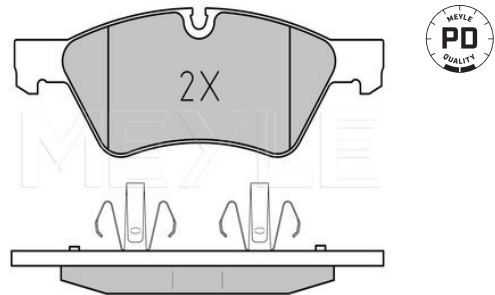

Brake pad set

025 239 2221/PD | MBP0475PD

Notes

Quality	prepared for wear indicator
Thickness/Strength 2 [mm]	PREMIUM
Thickness/Strength 1 [mm]	20.3
Height [mm]	20.9
Width 2 [mm]	70.3
Width 1 [mm]	194.5
Brake System	193.2
	ATE
	with anti-squeak plate
	Front Axle