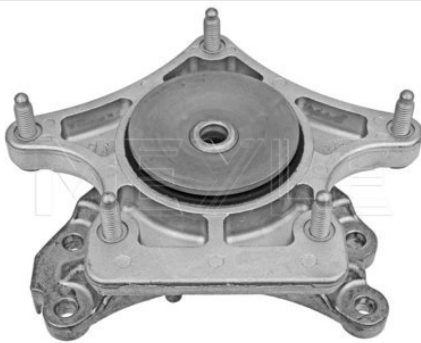

014 024 0141 | MTM0080

Mount, manual transmission

Notes

Hydro Bearing
Rear

References

204 240 06 18

221 240 05 18

Application info

BM 204 (C-Class) [01/07--]
BM 204 (GLK-Class) [06/08-04/11]
BM 212 (E-Class) [01/09-08/11]

BM 216 (S-Class) [05/06--]
BM 218 (CLS) [01/11--]
BM 221 (S-Class) [10/05-06/09]