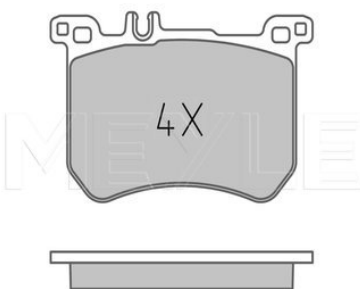

025 251 8317/PD | MBP1698PD

Brake pad set

Notes

Quality
Thickness [mm]
Height [mm]
Width [mm]

prepared for wear indicator
PREMIUM
17
88
135
with anti-squeak plate
Front Axle

References

006 420 49 20	007 420 40 20
006 420 97 20	008 420 01 20
007 420 32 20	008 420 35 20