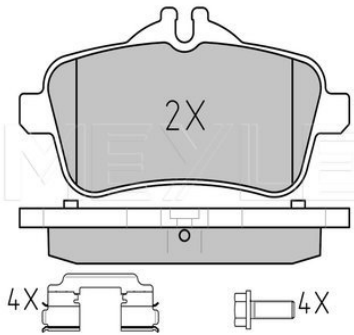

007 420 77 20
007 420 90 20

Application info

BM 166 (GL) (07/12--)
BM 166 (GLE) (03/15--)

BM 166 (M-Class) (06/11--)

Ø25 252 1516 | MBP0846

Brake pad set

Notes

Thickness [mm]
Height 2 [mm]
Height 1 [mm]
Brake System