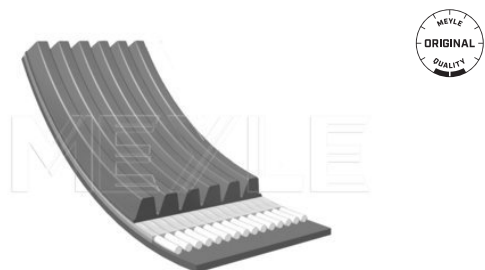

BM 414 [Vaneo] (02/02-07/05)

V-ribbed belt

050 006 2125 | MRB0519

Notes

Number of Ribs 6
Length [mm] 2125

References

002 333 55 36 013 997 41 92
003 993 85 96

Application info