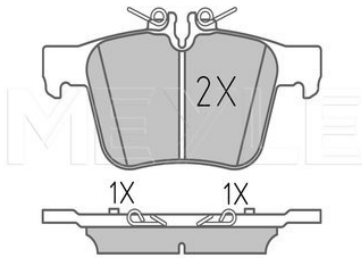

025 253 5416/PD | MBP1692PD

Brake pad set

Notes

Quality
Thickness [mm]
Height 2 [mm]
Height 1 [mm]
Width [mm]
Brake System

prepared for wear indicator
PREMIUM
15.4
56.1
62
122.4
ATE
with anti-squeak plate
Rear Axle

References

008 420 13 20

008 420 14 20

Application info

BM 205 [C-Class] [12/13--]