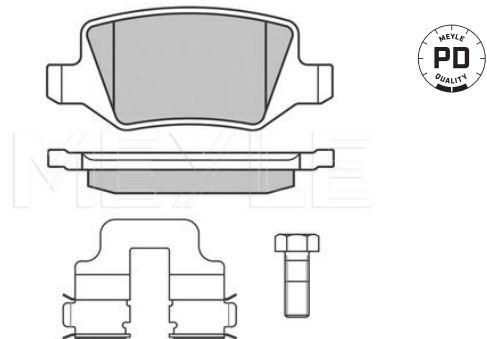

References

168 420 04 20	169 420 14 20
169 420 04 20	169 420 17 20
169 420 11 20	414 420 01 20

Application info

BM 168 [A-Class] [07/97-08/04]
BM 169 [A-Class] [09/04-06/12]

BM 245 [B-Class] [03/05-11/11]
BM 414 [Vaneo] [02/02-07/05]

2