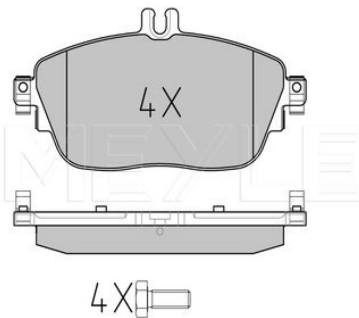

025 248 6919/PD | MBP0673PD

Brake pad set

Notes

Quality
Thickness [mm]
Height [mm]
Width [mm]
Brake System

prepared for wear indicator
PREMIUM
19.1
71.8
144
TRW
with anti-squeak plate
Front Axle

References

006 420 46 20
006 420 85 20

008 420 06 20

Application info

BM 117 [CLA] [01/13--]
BM 176 [A-Class] [06/12--]

BM 246 [B-Class] [11/11--]
BM GLA-Class [X156] [12/13--]

025 250 7119 | MBP1696

Brake pad set

Notes

Thickness [mm]
Height 2 [mm]
Height 1 [mm]
Height [mm]
Width [mm]

prepared for wear indicator
18
54.5
65
65
116
with anti-squeak plate
Rear Axle

References

006 420 72 20
006 420 92 20
007 420 28 20

008 420 08 20
008 420 22 20
008 420 34 20