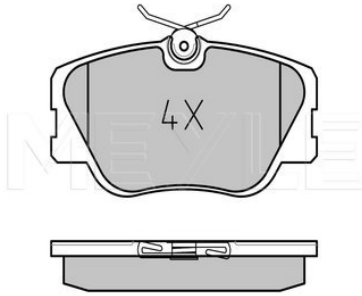

025 209 4119/PD | MBP0053PD

Brake pad set

Notes

Quality
Thickness [mm]
Height [mm]
Width [mm]
Brake System

prepared for wear indicator
PREMIUM
19
59.2
108.2
TRW
with anti-squeak plate
Front Axle

References

142 012 20 05
042 099 20 67
000 420 99 20

001 420 07 20
002 420 23 20
005 420 44 20

Application info

BM 124 (12/84-07/93)

BM 124 [E-Class] (06/92-03/98)