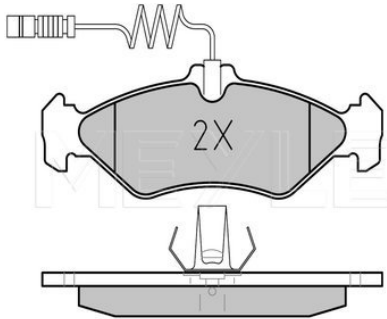

025 216 2117 | MBP0163

Brake pad set

Notes

Thickness [mm]
Height [mm]
Width [mm]
Brake System

with integrated wear sensor
17
50
141.4
ATE
with anti-squeak plate
Rear Axle

References

002 420 38 20   002 420 69 20
002 420 56 20   003 420 64 20

Application info

BM 901 / 902 [Sprinter I] [01/95-05/06]
BM 903 [Sprinter I] [02/95-05/06]

BM 901 / 902 [Sprinter I] [01/95-05/06]
BM 903 [Sprinter I] [01/95-05/06]