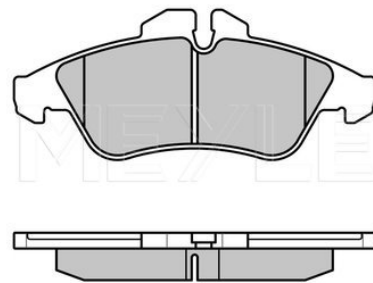

Notes

Quality	prepared for wear indicator
Thickness [mm]	PREMIUM
Height [mm]	20.5
Width [mm]	64.9
Brake System	156.1
	ATE
	with anti-squeak plate
	Front Axle

References

002 420 39 20
002 420 99 20

004 420 55 20
008 420 42 20