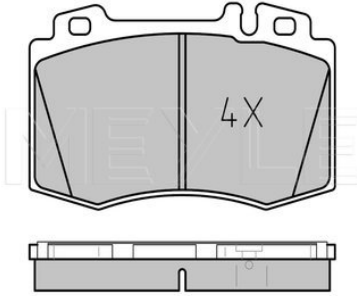

003 420 29 20
004 420 03 20

Application info

BM 170 (SLK) [09/96-04/04]
BM 208 (CLK) [06/97-07/02]

BM 210 (E-Class) [06/95-03/03]
BM 220 (S-Class) [10/98-08/05]

025 232 7117 | MBP0305

Brake pad set

Notes

Thickness [mm]
Height [mm]
Width [mm]
Brake System