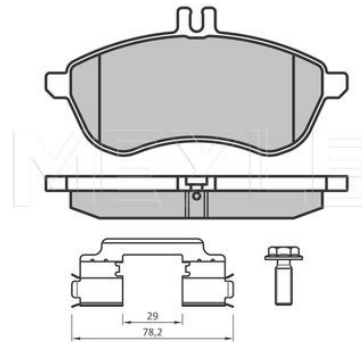

References

005 420 09 20	007 420 56 20
005 420 12 20	

Application info

BM 204 [C-Class] [01/07--]
BM 207 [E-Class] [01/09--]

BM 212 [E-Class] [01/09-08/11]