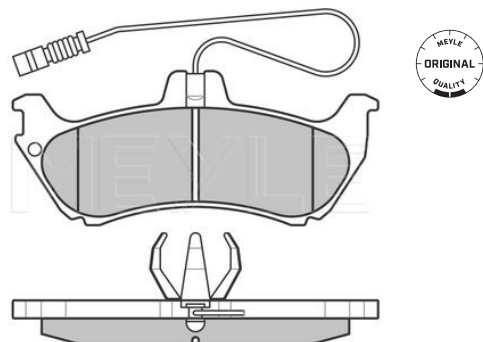

Brake pad set

025 231 9017/W | MBP0284

Notes

Thickness [mm]	incl. wear warning contact
Height 2 [mm]	16.6
Height 1 [mm]	50
Width [mm]	60.9
Number of wear indicators [per axle]	140
Brake System	1
	Kelsey-Hayes
	with anti-squeak plate
	Rear Axle

References

163 420 05 20