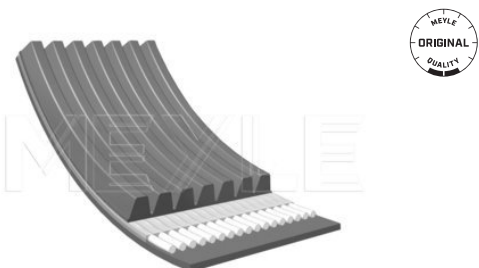

V-ribbed belt
050 007 2271 | MRB0632
Notes

 Number of Ribs 7
 Length [mm] 2271

References

014 997 77 92 015 997 03 92

5
+

050 007 2271 | MRB0632

V-ribbed belt

Application info