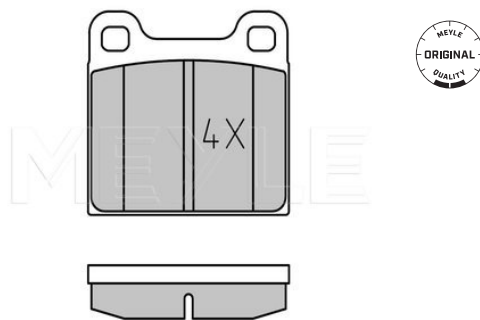

Brake pad set

025 206 8713 | MBP0032

Application info

BM 201 (10/82-08/93)

Brake pad set

025 210 3515 | MBP0067

Notes

Thickness [mm]
Height [mm]
Width [mm]
Brake System

excl. wear warning contact
15.5
56.4
61.8
ATE
with anti-squeak plate
Rear Axle

References

000 420 57 20	001 420 93 20
000 420 58 20	000 420 62 80
000 420 62 20	002 586 47 42
000 420 76 20	002 586 48 42
001 420 06 20	

Application info

BM 107 (SL) (05/71-12/89)
BM 116 (S-Class) (08/72-07/80)

BM 123 (01/76-12/85)
BM 126 (S-Class) (10/79-06/91)

Brake pad set

025 209 4119-1/PD | MBP0760PD

Notes

Quality
Thickness [mm]
Height [mm]
Width [mm]
Warning Contact Length [mm]
Brake System

incl. wear warning contact
PREMIUM
19.3
59.2
109.8
186
TRW
with anti-squeak plate
Front Axle