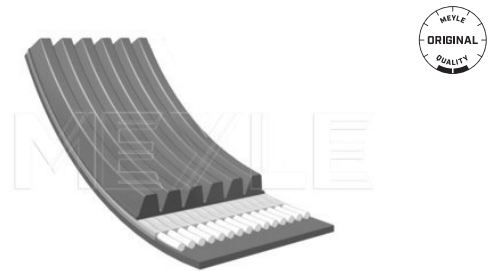

V-ribbed belt

050 006 2140 | MRB0521

Notes

Number of Ribs	6
Length [mm]	2140

References

010 997 06 92	010 997 86 92
010 997 79 92	011 997 17 92

Application info

BM 124 [12/84-07/93]
 BM 124 [E-Class] [06/92-03/98]
 BM 166 [M-Class] [06/11--]
 BM 202 [C-Class] [03/93-03/01]
 BM 208 [CLK] [06/97-07/02]
 BM 210 [E-Class] [06/95-03/03]
 BM 218 [CLS] [01/11--]