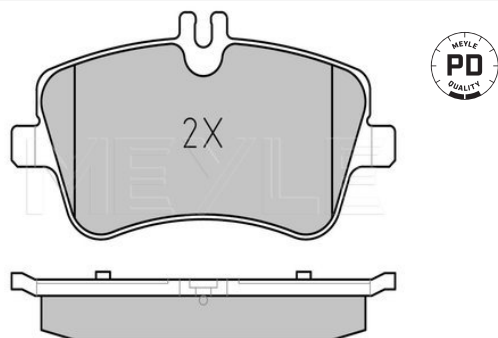

Notes

Quality	with accessories
Thickness [mm]	prepared for wear indicator
Height 2 [mm]	PREMIUM
Height 1 [mm]	19.3
Width [mm]	62
Brake System	70
	131.1
	TRW
	with screws
	with anti-squeak plate
	Front Axle