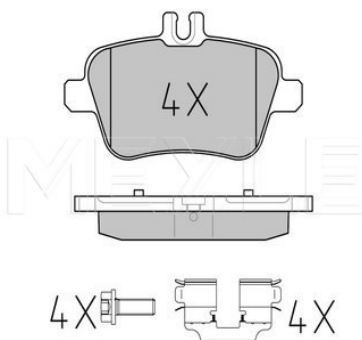

025 248 4818/PD | MBP0669PD

Brake pad set

Notes

Quality
Thickness [mm]
Height [mm]
Width [mm]
Brake System

with accessories
prepared for wear indicator
PREMIUM
18.3
59
106.2
TRW
with anti-squeak plate
Rear Axle

References

006 420 23 20
006 420 79 20
006 420 80 20
006 420 81 20
006 420 83 20

007 420 94 20
007 420 95 20
007 420 96 20
008 420 23 20

Application info

BM 117 (CLA) [01/13--]
BM 172 (SLK) [02/11--]
BM 176 (A-Class) [06/12--]

BM 246 (B-Class) [11/11--]
BM GLA-Class (X156) [12/13--]