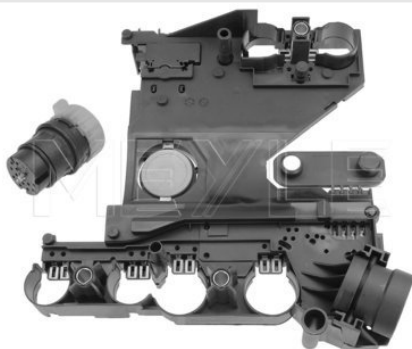

Mechatronics, automatic transm

Notes

Required quantity

Automatic Transmission,
5-speed
1
Lower
Transmission End

References

140 270 11 61

Parts list

014 930 0002 | MEX0142