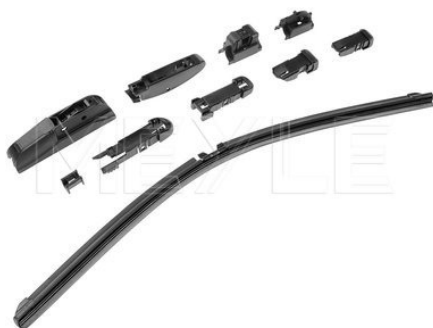

029 530 2100 | MBL0030

Wiper Blade

Notes

Observe service information
Length [in]
Length [mm]

Flat bar wiper blade
Flat wiper blade
21
530
Front