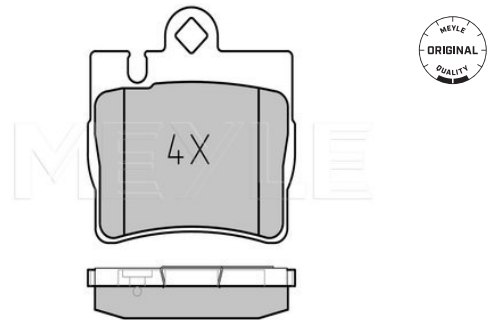

References

003 420 06 20	004 420 94 20
003 420 19 20