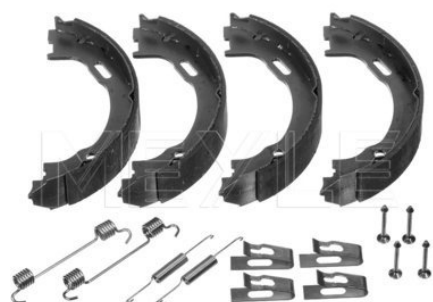

014 042 0802/S | MPB0011

Brake shoe set, parking brake

Notes

Diameter [mm]
Width [mm]

with spring
183
31
Rear Axle

References

163 420 02 20

Parts list

014 042 0802 | MPB0010

Brake shoe set, parking brake

Application info

BM 163 [M-Class] [02/98-06/05]