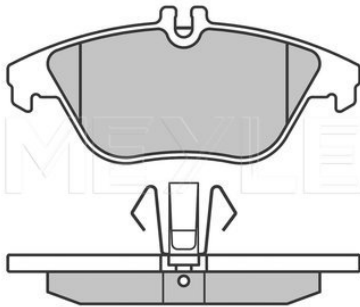

025 242 5317/PD | MBP0548PD

Brake pad set

Notes

Quality
Thickness [mm]
Height 2 [mm]
Height 1 [mm]
Width [mm]
Brake System

prepared for wear indicator
PREMIUM
17.9
52.2
54.3
122.5
ATE
with anti-squeak plate
Rear Axle