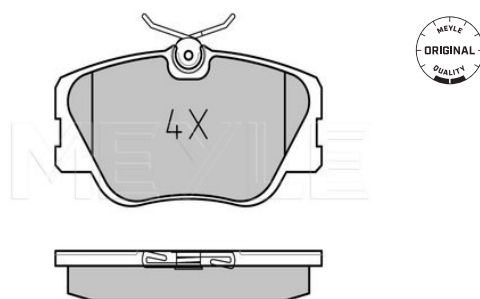

References

000 420 99 20

Application info

BM 124 [12/84-07/93]

BM 124 [E-Class] [06/92-03/98]