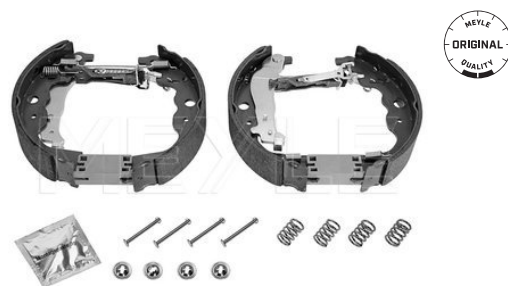

References

415 420 02 20

Application info

BM 415 [Citan] [11/12--]

BM 415 [Citan] [11/12--]

Brake shoe kit

014 042 0902 | MBS0002

Notes

Diameter [mm]
Width [mm]
Brake System

without spring
254
57
Lucas Girling
Rear Axle