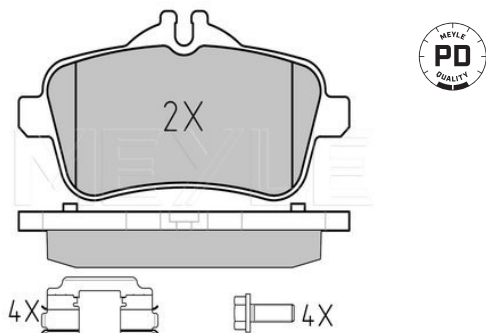

007 420 77 20
007 420 90 20

Application info

BM 166 (GL) (07/12--)
BM 166 (GLE) (03/15--)

BM 166 (M-Class) (06/11--)

Ø25 252 1516 | MBP0846

Brake pad set

Notes

Thickness [mm]
Height 2 [mm]
Height 1 [mm]
Brake System