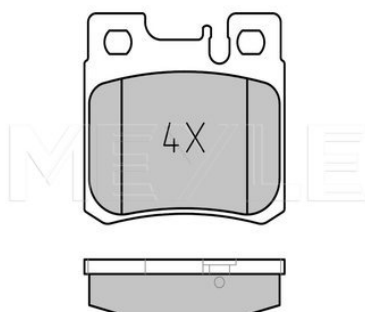

025 211 9715 | MBP0091

Brake pad set

Notes

Thickness [mm]
Height [mm]
Width [mm]
Brake System

prepared for wear indicator
Brake Caliper with 2 holding
pins
15
58.2
61.7
ATE
with anti-squeak plate
Rear Axle

References

001 420 02 20	001 420 95 20
001 420 13 20	005 420 17 20

Application info

BM 124 [12/84-07/93]
BM 124 [E-Class] [06/92-03/98]
BM 129 (SL) [03/89-12/01]
BM 170 (SLK) [09/96-04/04]

BM 201 [10/82-08/93]
BM 202 [C-Class] [03/93-03/01]
BM 210 [E-Class] [06/95-03/03]