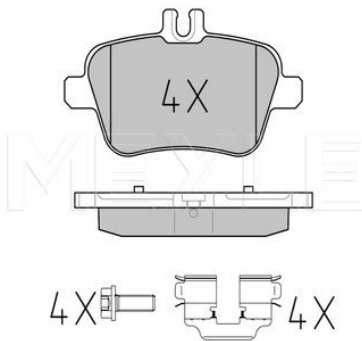

025 292 1720/PD | MBP0727PD

Brake pad set

Application info

BM 906 (Sprinter II) [06/06--]

BM 906 (Sprinter II) [06/06--]

025 248 4818 | MBP0669

Brake pad set

Notes

Thickness [mm]
Height [mm]
Width [mm]
Brake System

with accessories
prepared for wear indicator
18.2
59
106.2
TRW
with anti-squeak plate
Rear Axle

References

006 420 23 20
006 420 79 20
006 420 80 20
006 420 81 20
006 420 83 20

007 420 94 20
007 420 95 20
007 420 96 20
008 420 23 20

Application info

BM 117 (CLA) [01/13--]
BM 172 (SLK) [02/11--]
BM 176 (A-Class) [06/12--]

BM 246 (B-Class) [11/11--]
BM GLA-Class (X156) [12/13--]