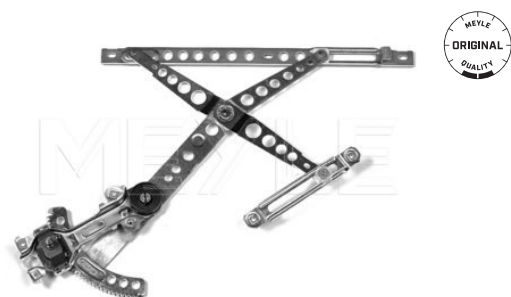

Counterpart

014 072 0033 | MWL0005

Application info

BM 123 [01/76-12/85]