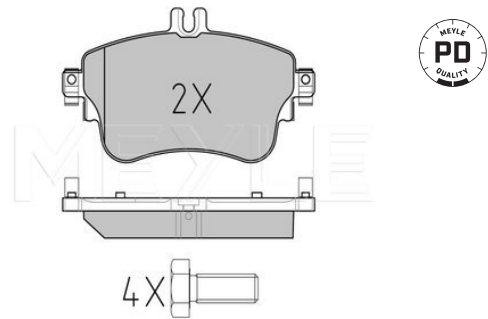

References

006 420 48 20

008 420 04 20

Application info

BM 176 [A-Class] (06/12--)

BM 246 [B-Class] (11/11--)