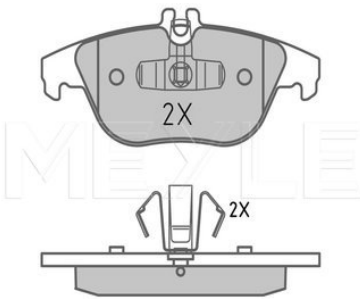

025 242 5418 | MBP1600

Brake pad set

Notes

Thickness [mm]
Height 2 [mm]
Height 1 [mm]
Width [mm]
Brake System

prepared for wear indicator
17.9
52.2
54.3
122.7
ATE
with anti-squeak plate
Rear Axle

References

005 420 49 20
005 420 51 20

007 420 61 20
007 420 62 20

Application info

BM 204 [C-Class] [01/07--]
BM 204 [GLK-Class] [06/08-04/11]

BM 207 [E-Class] [01/09--]