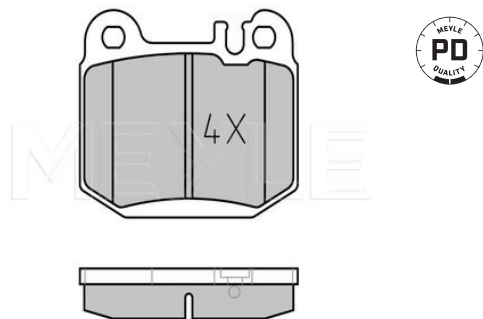

References

163 420 07 20   163 420 11 20
163 420 09 20