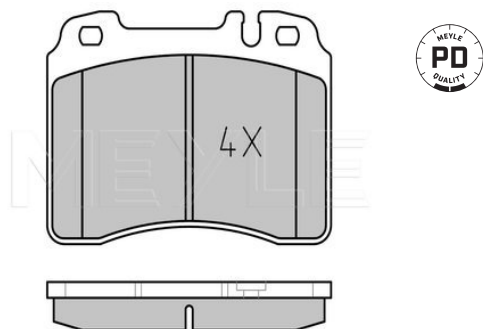

Quality	prepared for wear indicator
Thickness [mm]	PREMIUM
Height [mm]	16
Width [mm]	73.5
Brake System	99.8
	ATE
	with anti-squeak plate
	Front Axle

References

002 420 19 20	002 420 37 20
---------------	---------------