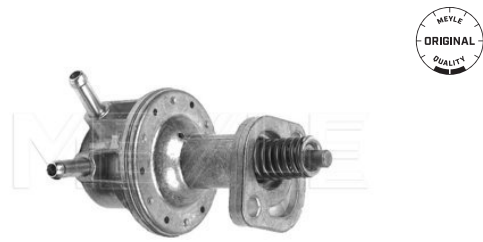

Fuel hose

100 099 0041 | MMX0333

Application info

BM 124 [12/84-07/93]
BM 124 [E-Class] [06/92-03/98]
BM 463 [G-Class] [09/89-12/97]

BM 901 / 902 [Sprinter I] [01/95-05/06]
BM 901 / 902 [Sprinter I] [01/95-05/06]

Fuel pump

014 009 0001 | MFP0001

Notes

without gasket / seal
Petrol
Mechanical
Number of Poles 2
without disc
Voltage [V] 12

References

115 090 00 50   115 090 01 50

Application info

BM 108 / 109 [01/66-08/72]
BM 110 [04/61-02/68]
BM 111 / 112 [08/59-12/71]
BM 114 [01/68-02/77]
BM 115 [01/68-01/77]
BM 116 [S-Class] [08/72-07/80]

BM 123 [01/76-12/85]
BM 126 [S-Class] [10/79-06/91]
BM 601 / 602 [01/77-02/96]
T2/L [01/68-12/88]
BM 601 / 602 [01/77-02/96]
T2/L [01/68-12/88]

Fuel pump

014 009 0001/S | MFP0002

Notes

with seal
Petrol
Mechanical
Number of Poles 2
with spacer disc
Voltage [V] 12

References

115 090 00 50   115 090 01 50