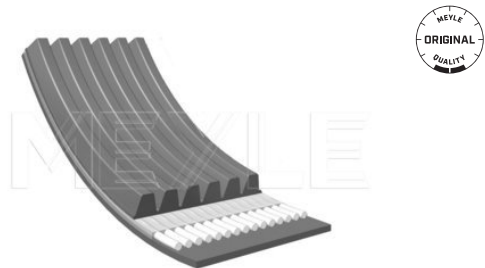

BM 202 [C-Class] [03/93-03/01]

BM 208 [CLK] [06/97-07/02]

V-ribbed belt

050 006 1863 | MRB0481

Notes

Number of Ribs 6
Length [mm] 1863

References

011 997 37 92