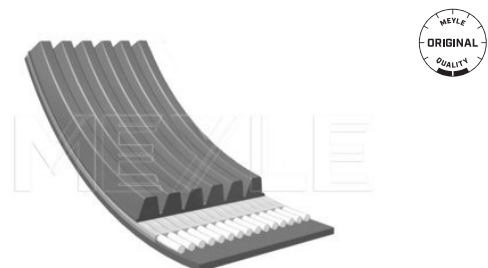

References

002 993 89 96 011 997 53 92
008 997 90 92