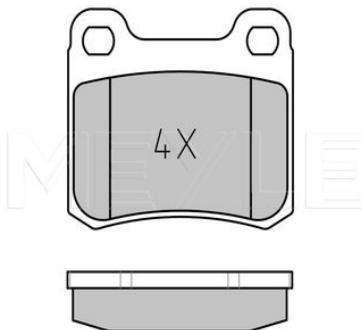

025 206 8713 | MBP0032

Brake pad set

Notes

Thickness [mm]
Height [mm]
Width [mm]
Brake System

excl. wear warning contact
13.5
54.3
61.6
ATE
with anti-squeak plate
Rear Axle

References

000 420 88 20
000 420 90 20

001 420 01 20
460 420 01 20