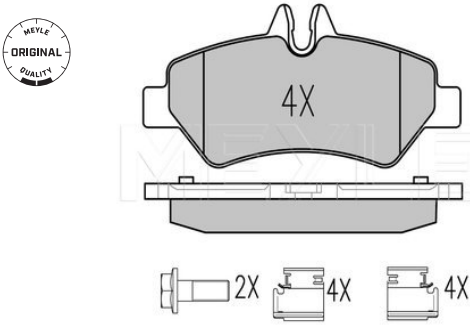

025 239 9020/PD | MBP0497PD

Brake pad set

Application info

BM 903 [Sprinter I] [02/95-05/06]
BM 909 [Sprinter] [09/13--]

BM 903 [Sprinter I] [01/95-05/06]

025 291 9019 | MBP0724

Brake pad set

Notes