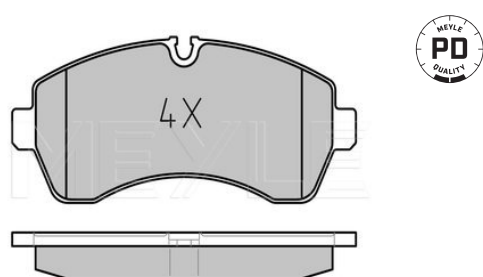

References

004 420 68 20   005 420 53 20
004 420 82 20