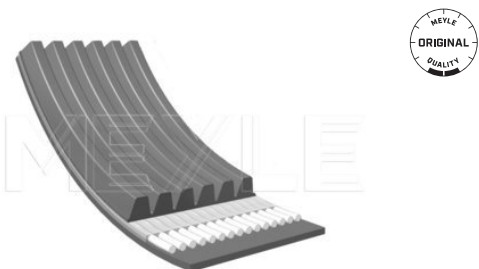

References

002 993 08 96 015 997 00 92
010 997 88 92