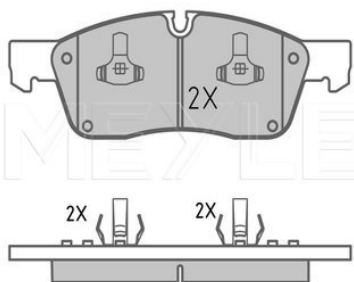

Ø25 251 9021 | MBP1614

Brake pad set

Notes

Thickness [mm]
Height [mm]
Width [mm]
Number of wear indicators [per axle]

with acoustic wear warning
19.1
64.1
193.1
2
with anti-squeak plate
Front Axle

References

006 420 38 20
006 420 39 20

007 420 80 20

Application info

BM 166 [GL] [07/12--]
BM 166 [GLE] [03/15--]

BM 166 [M-Class] [06/11--]