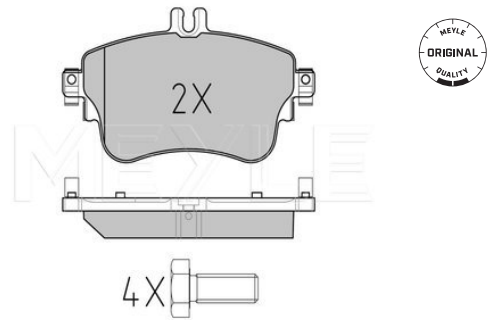

025 253 2619 | MBP0841

Notes

	prepared for wear indicator
	Disc Brake
Thickness [mm]	19
Height [mm]	71.5
Width [mm]	129
Brake System	TRW with anti-squeak plate Front Axle

References

006 420 48 20

008 420 04 20