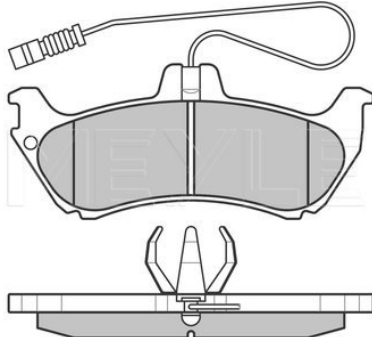

025 231 9017/PD | MBP0783PD

Brake pad set

Notes

Quality
Thickness [mm]
Height 2 [mm]
Height 1 [mm]
Width [mm]
Number of wear indicators [per axle]
Brake System

incl. wear warning contact
PREMIUM
16.6
50
60.9
140
1
Kelsey-Hayes
with anti-squeak plate
Rear Axle

References

163 420 05 20

Application info

BM 163 (M-Class) [02/98-06/05]