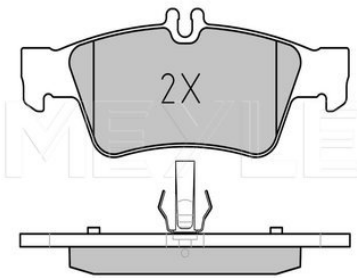

025 252 1917 | MBP1699

Brake pad set

Application info

BM 212 [E-Class] [01/09-08/11]
BM 216 [S-Class] [05/06--]
BM 218 [CLS] [10/12--]

BM 218 [CLS] [01/11--]
BM 221 [S-Class] [10/05-06/09]
BM 222 [S-Class] [05/13--]

025 252 1917/PD | MBP1699PD

Brake pad set

Notes

Quality
Thickness [mm]
Height [mm]
Width [mm]

prepared for wear indicator
PREMIUM
17
92
139
with anti-squeak plate
Front Axle

References

006 420 05 20   007 420 69 20
007 420 05 20   007 420 99 20

Application info

BM 212 [E-Class] [01/09-08/11]
BM 216 [S-Class] [05/06--]
BM 218 [CLS] [10/12--]

BM 218 [CLS] [01/11--]
BM 221 [S-Class] [10/05-06/09]
BM 222 [S-Class] [05/13--]

025 233 3416 | MBP0323

Brake pad set

Notes

Thickness [mm]
Height 2 [mm]
Height 1 [mm]
Width 2 [mm]
Width 1 [mm]
Brake System

prepared for wear indicator
16.7
59.4
57.2
140.2
141.2
ATE
with anti-squeak plate
Rear Axle

References

003 420 51 20   007 420 10 20
004 420 44 20   000 423 02 30

Application info

BM 211 [E-Class] [03/02-07/09]
BM 215 [S-Class] [03/99-03/06]
BM 216 [S-Class] [05/06--]
BM 219 [CLS] [10/04-12/10]

BM 220 [S-Class] [10/98-08/05]
BM 221 [S-Class] [10/05-06/09]
BM 230 [SL] [10/01-01/12]