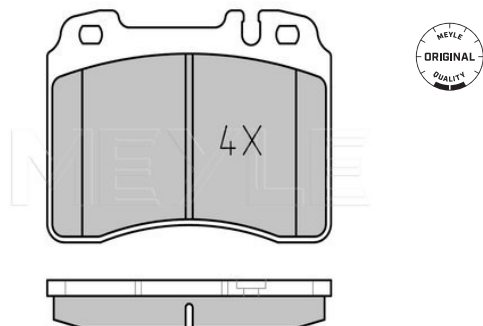

Brake pad set

025 211 5316 | MBP0083

Notes

Thickness [mm]	prepared for wear indicator
Height [mm]	16
Width [mm]	73.5
Brake System	99.8
	ATE
	with anti-squeak plate
	Front Axle

References

002 420 19 20	002 420 37 20