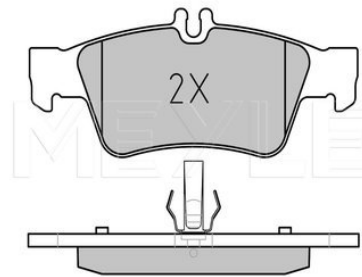

Brake pad set

025 233 3416/PD | MBP0323PD

Notes

Quality	prepared for wear indicator
Thickness [mm]	PREMIUM
Height 2 [mm]	16.7
Height 1 [mm]	59.4
Width 2 [mm]	57.2
Width 1 [mm]	140.2
Brake System	141.2
	ATE
	with anti-squeak plate
	Rear Axle

References

003 420 51 20	007 420 10 20
004 420 44 20	000 423 02 30

Application info

BM 211 [E-Class] [03/02-07/09]
BM 215 [S-Class] [03/99-03/06]
BM 216 [S-Class] [05/06--]
BM 219 [CLS] [10/04-12/10]

BM 220 [S-Class] [10/98-08/05]
BM 221 [S-Class] [10/05-06/09]
BM 230 [SL] [10/01-01/12]

Brake pad set

025 243 0620-2/PD | MBP0811PD

Notes

Quality	with accessories
Thickness [mm]	excl. wear warning contact
Height [mm]	prepared for wear indicator
Width [mm]	PREMIUM
Brake System	20.3
	71.5
	146
	TRW
	with brake caliper screws
	with anti-squeak plate
	Front Axle