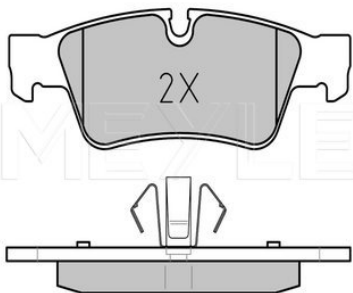

164 420 19 20

Application info

BM 164 (GL-Class) [09/06-05/09]
BM 164 (M-Class) [07/05-09/09]

BM 251 (R-Class) [01/06--]
BM 463 (G-Class) [09/89-12/97]

025 239 2318/PD | MBP0476PD

Brake pad set

Notes

Quality
Thickness [mm]
Height 2 [mm]
Height 1 [mm]
Width 2 [mm]
Width 1 [mm]
Brake System