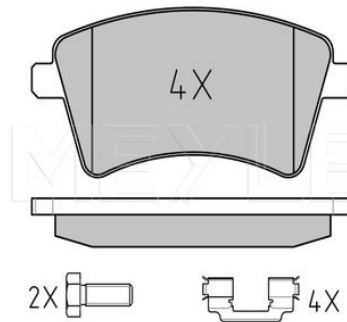

Notes

Quality
Thickness [mm]
Height [mm]
Width [mm]
Brake System

with accessories
not prepared for wear indicator
excl. wear warning contact
PREMIUM
18.5
62.3
130
TRW
with anti-squeak plate
Front Axle