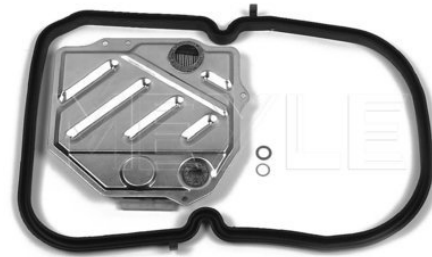

Hydraulic filter kit, A/T

014 027 2106 | MHK0007

Notes

Transmission Type	Kit with seal
Transmission Type	W5A 030
Transmission Type	722.5
Transmission Type	W4A 055
Transmission Type	W4A 040
Transmission Type	722.3
	Automatic Transmission, 5-speed
	Automatic Transmission, 4-speed
Manufacturer Restriction	MERCEDES-BENZ