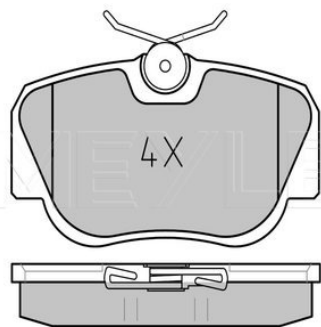

025 203 9215 | MBP0019

Brake pad set

Application info

BM 107 (SL) [05/71-12/89]
BM 116 (S-Class) [08/72-07/80]

BM 123 [01/76-12/85]

025 210 5517 | MBP0070

Brake pad set

Notes

Thickness [mm]
Height [mm]
Width [mm]
Brake System

prepared for wear indicator
17.9
53.2
94.7
TRW
with anti-squeak plate
Front Axle

References

000 420 81 20	001 420 81 20
000 420 89 20	001 420 96 20
000 420 91 20	002 420 02 20

Application info

BM 201 [10/82-08/93]