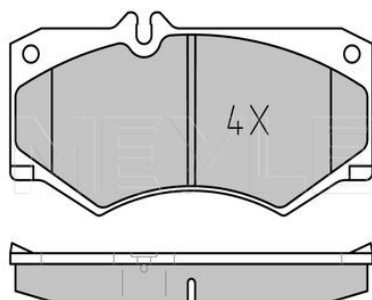

025 207 8418 | MBP0037

Brake pad set

Notes

Thickness [mm] 18
Height [mm] 75.1
Width [mm] 148.9
Brake System Perrot
with anti-squeak plate
Front Axle

References

001 420 14 20	601 420 87 20
003 420 07 20	005 450 98 20
004 420 14 20	601 586 00 42
005 420 98 20	601 586 00 45
460 420 00 20	

Application info

BM 460 [G-Class] [03/79-07/93]
BM 461 [G-Class] [02/90--]
BM 463 [G-Class] [09/89-12/97]
BM 601 / 602 [01/77-02/96]
BM 631 [02/88-04/96]
T1/TN [07/81-06/95]

T2/LN1 [04/86-12/94]
BM 601 / 602 [01/77-02/96]
BM 631 [02/88-02/96]
T1/TN [07/81-06/95]
T2/LN1 [04/86-12/94]