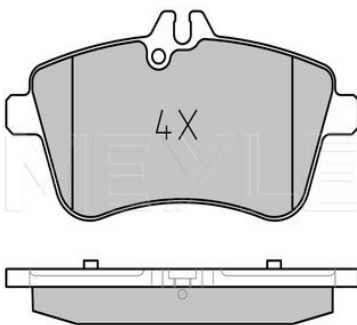

025 238 8120 | MBP0465

Brake pad set

Notes

Thickness [mm]	19.2
Height [mm]	70.2
Width [mm]	131.7
Brake System	TRW with anti-squeak plate Front Axle

References

169 420 01 20	169 420 12 20
169 420 08 20	

Application info

BM 169 [A-Class] [09/04-06/12]

BM 245 [B-Class] [03/05-11/11]