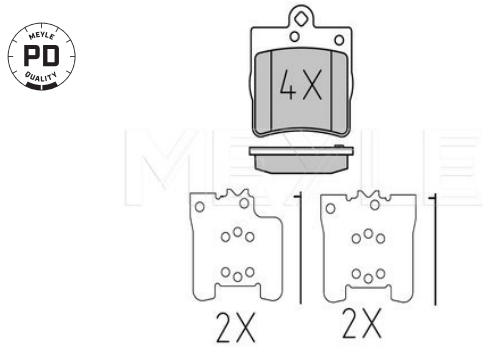

BM 208 (CLK) [06/97-07/02]
 BM 209 (CLK) [06/02-03/10]
 BM 210 (E-Class) [06/95-03/03]

025 219 1915/PD | MBP0225PD

Brake pad set

Notes

Quality
 Thickness [mm]
 Height [mm]
 Width [mm]
 Brake System

not prepared for wear indicator
 Brake Caliper with 1 holding pin
 PREMIUM
 15.3
 72.8
 63.7
 ATE
 with anti-squeak plate
 Rear Axle