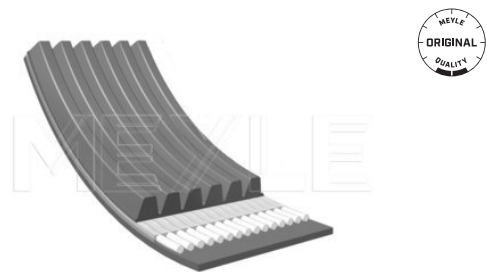

References

607 993 00 96

Application info

BM 117 [CLA] [01/13--]
BM 176 [A-Class] [06/12--]
BM 246 [B-Class] [11/11--]

BM 415 [Citan] [11/12--]
BM 415 [Citan] [11/12--]

V-ribbed belt

050 008 1172 | MRB0648

Notes

EPDM [ethylene propylene diene Monomer (M-class) rubber]
Width [mm] 28
Number of Ribs 8
Length [mm] 1172
One-sided