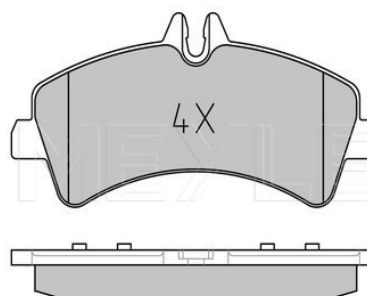

References

004 420 81 20	006 420 22 20
005 420 74 20	006 420 45 20