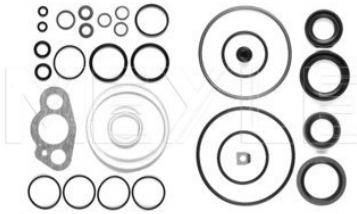

014 046 0003 | MSX0005

Gasket set, steering rack

References

109 460 02 61

Application info

BM 108 / 109 [01/66-08/72]
BM 110 [04/61-02/68]

BM 111 / 112 [08/59-12/71]