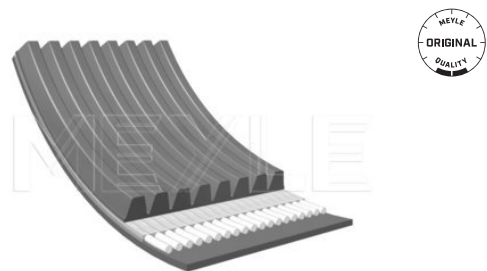

References

906 993 44 96 906 997 14 92

Application info

T2 [Vario] [09/96--]

T2 [Vario] [09/96--]