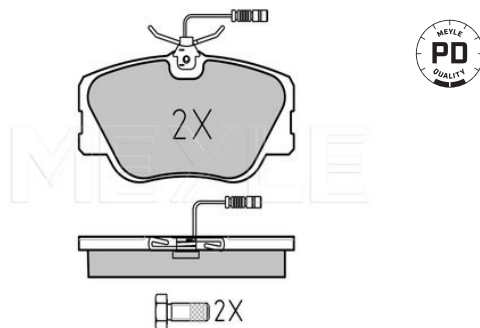

References

000 420 07 20	001 420 07 20

Application info

BM 124 (12/84-07/93)

BM 124 (E-Class) (06/92-03/98)