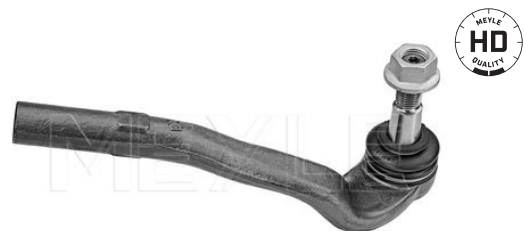

212 330 82 00

Counterpart

016 020 0023/HD | MTE0752HD

Application info

BM 212 [E-Class] [01/09-08/11]

016 020 0020/HD | MTE0015HD

Tie rod end

Notes