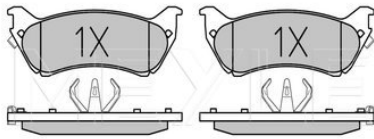

References

163 420 01 20	163 420 04 20
---------------	---------------

025 231 8917/PD | MBP0782PD

Brake pad set

Application info

BM 163 (M-Class) [02/98-06/05]

025 231 8917/W | MBP0283

Brake pad set