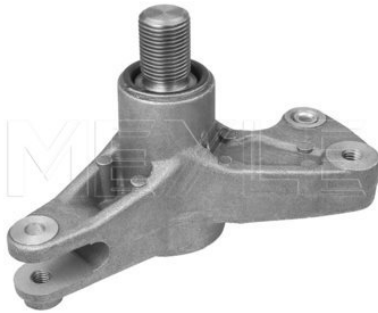

014 020 0095/S | MMX0103

Tensioner, fan belt

Notes

Kit

References

606 200 00 73

606 200 01 73

Parts list

014 020 0095 | MMX0102

Tensioner, fan belt

Application info

BM 124 [12/84-07/93]
BM 124 [E-Class] [06/92-03/98]
BM 140 [S-Class] [02/91-02/99]
BM 202 [C-Class] [03/93-03/01]
BM 210 [E-Class] [06/95-03/03]
BM 463 [G-Class] [09/89-12/97]
BM 638 [V-Class / Vito] [02/96-07/03]
BM 901 / 902 [Sprinter I] [01/95-05/06]

BM 903 [Sprinter I] [02/95-05/06]
BM 904 [Sprinter I] [02/96-05/06]
T2 [Vario] [09/96--]
BM 638 [V-Class / Vito] [02/96-07/03]
BM 901 / 902 [Sprinter I] [01/95-05/06]
BM 903 [Sprinter I] [01/95-05/06]
BM 904 [Sprinter I] [02/96-05/06]
T2 [Vario] [09/96--]