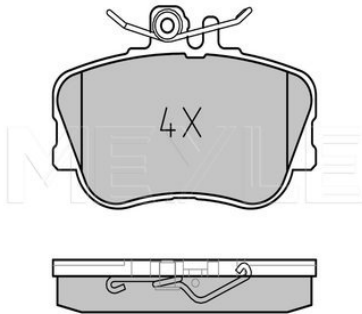

025 214 3920/PD | MBP0130PD

Brake pad set

Notes

Quality
Thickness [mm]
Height [mm]
Width [mm]
Brake System

prepared for wear indicator
PREMIUM
20
74.6
110
TRW
with anti-squeak plate
Front Axle

References

002 420 21 20
002 420 22 20

005 420 03 20
005 420 46 20

Application info

BM 202 (C-Class) (03/93-03/01)