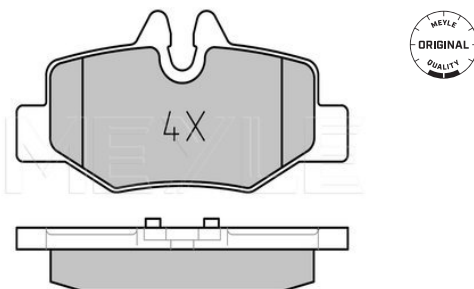

Brake pad set

025 240 0817 | MBP0501

Notes

Thickness [mm]	17.7
Height [mm]	50.3
Width [mm]	101.9
Brake System	Bosch with anti-squeak plate Rear Axle

References

003 420 81 20	000 421 62 10
006 420 44 20	001 421 10 10