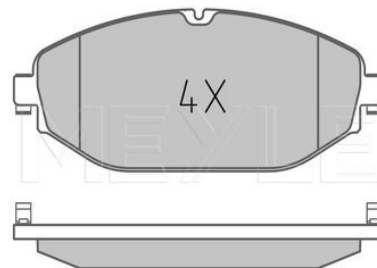

Notes

Thickness [mm]
Height 2 [mm]
Height 1 [mm]
Width [mm]
Brake System

prepared for wear indicator
18.5
78.2
69.1
175.1
TRW
with anti-squeak plate
Front Axle