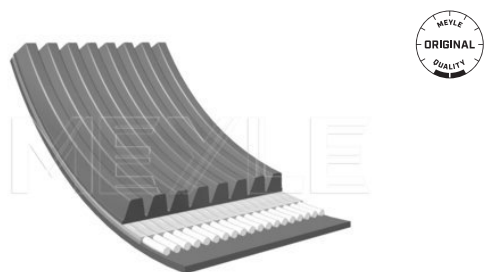

References

906 997 24 92

Application info

T2 (Vario) [09/96--]

T2 (Vario) [09/96--]

Clutch disc

037 250 1000 | MMX0270

Notes

Diameter [mm]

250