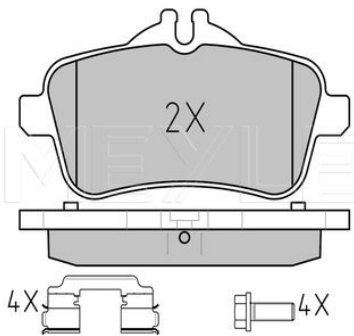

Ø25 252 1516/PD | MBP0846PD

Brake pad set

Notes

Quality
Thickness [mm]
Height 2 [mm]
Height 1 [mm]
Brake System

prepared for wear indicator
PREMIUM
15
60
50.2
TRW
with anti-squeak plate
Rear Axle

References

006 420 35 20

006 420 63 20

Application info

BM 166 [GL] [07/12--]

BM 166 [M-Class] [06/11--]