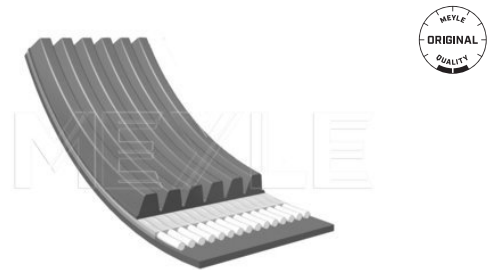

V-ribbed belt

050 006 2210 | MRB0531

Notes

Number of Ribs 6
Length [mm] 2210

References

002 993 32 96 011 997 49 92
002 993 54 96

Application info

BM 172 [SLK] [02/11--]
BM 639 [Vito / Viano] [09/03-07/08]
BM 901 / 902 [Sprinter I] [01/95-05/06]
BM 903 [Sprinter I] [02/95-05/06]
BM 904 [Sprinter I] [02/96-05/06]
BM 906 [Sprinter II] [06/06--]