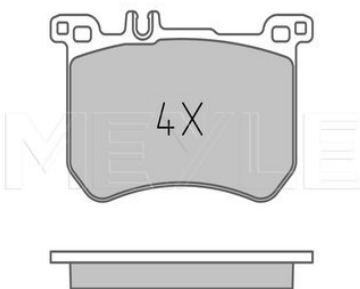

025 251 8317 | MBP1698

Brake pad set

Notes

Thickness [mm]
Height [mm]
Width [mm]

prepared for wear indicator
17
88
135
with anti-squeak plate
Front Axle

References

006 420 49 20	007 420 40 20
006 420 97 20	008 420 01 20
007 420 32 20	008 420 35 20

Application info

BM 222 [S-Class] [05/13--]

BM 231 [SL] [01/12--]