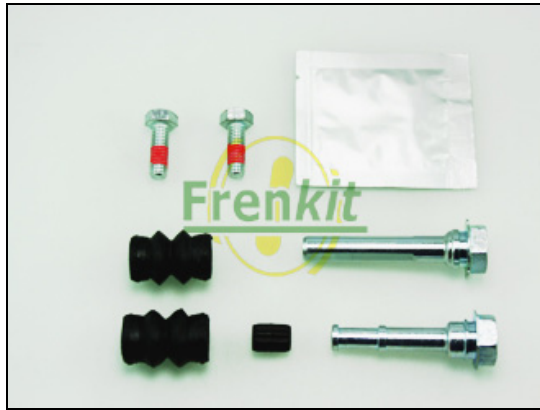

Mando

HYUNDAI GETZ, LANTRA, COUPE, PONY, ACCENT

810019

Mando

HYUNDAI, KIA, CHEVROLET, OPEL

810020

Nih

HONDA FR-V, STREAM