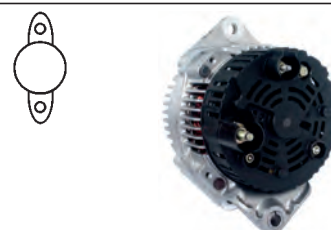

112681 Alternator 14 V, 80 Amp
Replacing: A13VI72, 2541678C, 2541678B, 2541678
Servicing: Citroen, Fiat
Grooves 6, Total length 190.00, Pulley SP, Fan IF
A: 52.00 B: 27.00 C: 69.00 mm