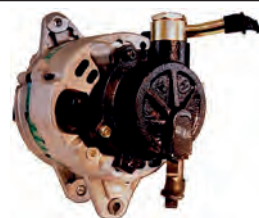

111929 Alternator 14 V, 65 Amp
Replacing: M36934, BM51267AR, AD165321Q, AD165321, AD165320Q, AD165320, AD165202, AC165531, A000A0063
Servicing: Hyundai
Grooves 1, Total length 221.00, Pulley P, Fan EF
A: 44.50 B: 13.15 C: 54.50 mm