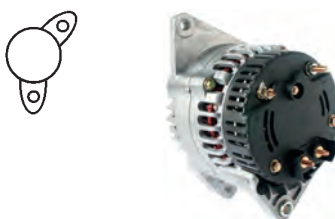

112679 Alternator 14 V, 110 Amp
Replacing: A13VI57, A13VI210, A13VI167, A13VI164, A13VI153, 2541982C, 2541982A, 2541982, 2541906B, 2541906A
Servicing: Renault, Volvo
Terminal W, Grooves 6, Total length 190.00, Pulley SP, Fan IF
A: 46.50 B: 27.70 C: 66.30 mm