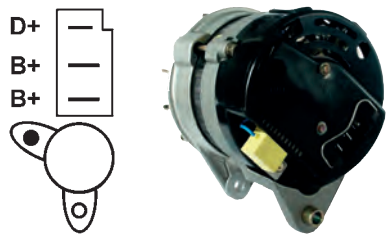

110178 Alternator 14 V, 36 Amp
Manufacturer: Lucas
Replacing: 516011
Servicing: Austin, Bedford, Case, Ford, Jensen, Land Rover, Lotus, Massey Ferguson, MG, Morris, New Holland, Plymouth, Rover
Total length 164.00, Pulley w/o, Fan EF
B: 10.00 C: 87.00 mm