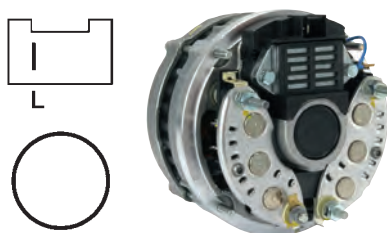

**112548** Alternator 14 V, 60 Amp  
 Manufacturer: Valeo  
 Replacing: A13N271  
 Servicing: KHD  
 Terminal W, Total length 174.00, Pulley w/o, Fan w/o

**112557** Alternator 14 V, 120 Amp  
 Replacing: A13VI152, A13VI151, A13VI118, 2541880C, 2541880B, 2541880, 2541879B, 2541879A, 2541879, 2541809A  
 Servicing: Renault, Volvo  
 Grooves 6, Total length 180.00, Pulley SP, Fan IF  
 A: 47.80 B: 21.00 C: 55.50 mm