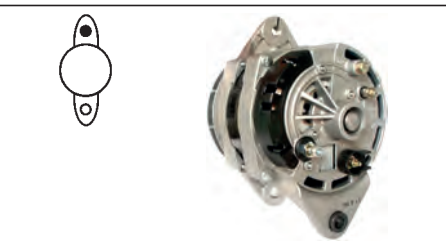

**112657** Alternator 28 V, 60 Amp  
 Replacing: 219072  
 Servicing: Various Industrial applications  
 Grooves 8, Total length 206.00,  
 Pulley SP, Fan EF  
 One wire hookup(self-exciting) type.  
 A: 42.75 B: 14.85 C: 101.00 mm