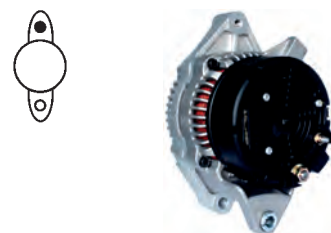

112689[#] Alternator 14 V, 55 Amp
Replacing: SG6S010, 2542350A, 2542350
Servicing: Opel, Vauxhall
Grooves 1, Total length 176.00, Pulley P, Fan IF
A: 53.00 B: 34.00 C: 59.00 mm