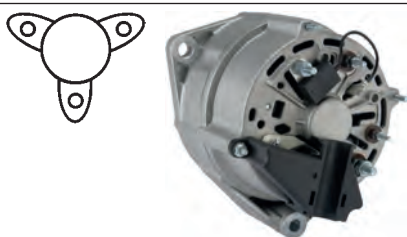

112561 Alternator 28 V, 80 Amp
Replacing: AAN3119, AAN3111, 11.209.442, 11.209.421
Servicing: Mercedes-Benz
Terminal W, Total length 188.00,
Pulley w/o, Fan EF
B: 80.00 mm

B+ D+ W

112698 Alternator 14 V, 100 Amp
Replacing: AAK5580, 11.203.433
Servicing: Ford
Terminal W, Grooves 6,
Total length 178.00, Pulley SP, Fan IF
A: 33.00 B: 14.10 C: 83.30 mm

L +

112744 Alternator 14 V, 60 Amp
Replacing: AAK3591, 11.201.532
Servicing: Renault, Volvo
Grooves 5, Total length 162.50,
Pulley SP, Fan EF
A: 45.00 B: 27.00 C: 66.00 mm

L

112654 Alternator 14 V, 90 Amp
Manufacturer: Marelli
Replacing: AAK5597, 11.209.429
Servicing: Ford
Total length 213.00, Pulley w/o, Fan IF
B: 17.25 C: 62.60 mm

B+ D+ W

112718 Alternator 14 V, 100 Amp
Replacing: AAK5326, 11.203.042
Servicing: Ford, New Holland
Terminal W, Grooves 6,
Total length 189.00, Pulley SP, Fan IF
A: 32.00 B: 14.00 C: 83.80 mm

112747 Alternator 28 V, 55 Amp
Replacing: AAK5734, AAK3318, 11.203.655, 11.201.903
Servicing: Deutz-Fahr, Ford, Iveco, KHD
Terminal W, Total length 177.00,
Pulley w/o, Fan EF
B: 56.00 mm

112679 Alternator 14 V, 110 Amp
Replacing: AAN5139, AAK5521, 11.203.227, 11.203.129
Servicing: Renault, Volvo
Terminal W, Grooves 6,
Total length 190.00, Pulley SP, Fan IF
A: 46.50 B: 27.70 C: 66.30 mm

112720 Alternator 14 V, 100 Amp
Replacing: AAK5722, 11.209.439
Servicing: Opel, Vauxhall
Grooves 1, Total length 173.00, Pulley P,
Fan IF
A: 53.50 B: 33.40 C: 57.00 mm

L

112754 Alternator 14 V, 70 Amp
Replacing: AAK4542, 11.201.679
Servicing: Citroen, Peugeot
Grooves 1, Total length 172.50, Pulley P,
Fan EF
A: 95.00 B: 56.00 mm

112688 Alternator 14 V, 95 Amp
Replacing: AAK5186, 11.201.963
Servicing: Alfa Romeo, Citroen, Fiat, Lancia, Peugeot
Grooves 6, Total length 175.00,
Pulley SP, Fan IF
A: 92.50 B: 55.80 mm

112736 Alternator 14 V, 65 Amp
Replacing: AAK1378, 11.201.570
Servicing: Deutz-Fahr, Fahr, Iveco
Terminal W, Grooves 1,
Total length 166.00, Pulley P, Fan EF
A: 76.50 B: 56.10 mm

112757 Alternator 28 V, 55 Amp
Replacing: AAN3115, 11.209.435
Servicing: Scania, Volvo
Terminal W, Total length 185.00,
Pulley w/o, Fan EF
Bosch 0 120 469 963 = Insulated, HC-CARGO
112757 is not insulated.
B: 27.50 C: 68.00 mm