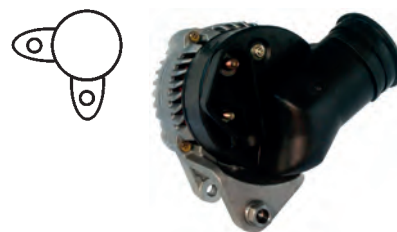

112687 Alternator 14 V, 80 Amp
Replacing: A13VI54, 2541494A, 2541494
Servicing: BMW
Grooves 6, Total length 236.00, Pulley SP, Fan IF
A: 69.00 B: 28.00 C: 76.50 mm