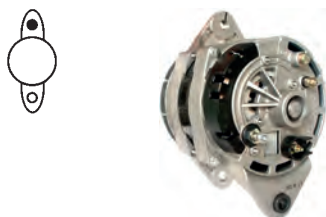

112657 Alternator 28 V, 60 Amp
Replacing: 390086, 21EA00040
Servicing: Various Industrial applications
Grooves 8, Total length 206.00, Pulley SP, Fan EF
One wire hookup(self-exciting) type.
A: 42.75 B: 14.85 C: 101.00 mm