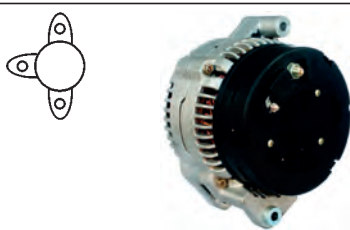

**112548** Alternator 14 V, 60 Amp  
 Manufacturer: Valeo  
 Replacing: A13N271  
 Servicing: KHD  
 Terminal W, Total length 174.00, Pulley w/o, Fan w/o

**112557** Alternator 14 V, 120 Amp  
 Replacing: A13VI152, A13VI151, A13VI118, 2541880C, 2541880B, 2541880, 2541879B, 2541879A, 2541879, 2541809A  
 Servicing: Renault, Volvo  
 Grooves 6, Total length 180.00, Pulley SP, Fan IF  
 A: 47.80 B: 21.00 C: 55.50 mm