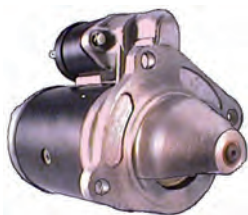

110440 Starter 12 V, 2.1 kW
Replacing: NSB511, NSB409, 27468B, 27468A, 27468, 27446A, 27446, 26925198D, 26925198A, 26321F, 26321D, 26321B
Servicing: Land Rover
B+ M8, Total length 309.00, Drive type Steel, Gear type DD, Mount. holes 3 (0)
A: 91.90 B: 19.00 mm