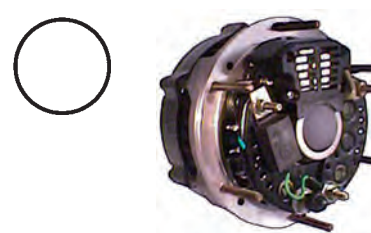

111226 Alternator 14 V, 55 Amp
Replacing: AAK2305, 11.201.853
Servicing: Hatz
Total length 162.50, Pulley w/o, Fan w/o mm