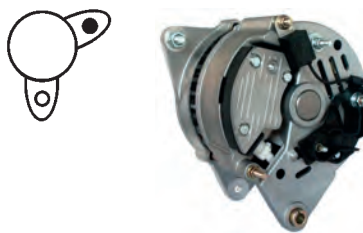

111176 Alternator 14 V, 75 Amp
Replacing: AAK4564, AAK3122, AAK1339, 11.201.890, 11.201.824
Servicing: Ford, Land Rover, LDV, Rover
Terminal W, Total length 166.50,
Pulley w/o, Fan w/o
As HC-CARGO 114795, but w/o pulley.
B: 11.25 C: 81.65 mm