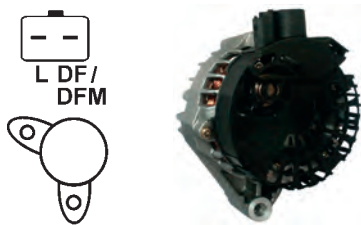

**112548** Alternator 14 V, 60 Amp  
 Manufacturer: Valeo  
 Replacing: A13N271  
 Servicing: KHD  
 Terminal W, Total length 174.00, Pulley w/o, Fan w/o

**112557** Alternator 14 V, 120 Amp  
 Replacing: A13VI152, A13VI151, A13VI118, 2541880C, 2541880B, 2541880, 2541879B, 2541879A, 2541879, 2541809A  
 Servicing: Renault, Volvo  
 Grooves 6, Total length 180.00, Pulley SP, Fan IF  
 A: 47.80 B: 21.00 C: 55.50 mm