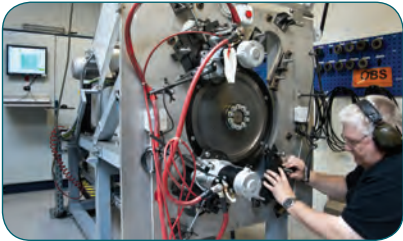

Comparison/endurance test: Starter