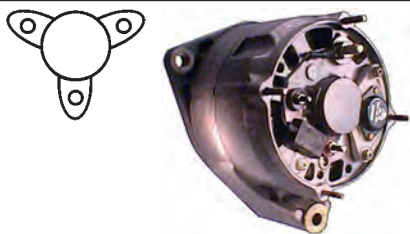

111141 Alternator 14 V, 55 Amp
Replacing: AAK4549, AAK1301, AAK1130, 11.201.685, 11.201.102, 11.201.097
Servicing: MAN, Mercedes-Benz
Terminal W, Total length 167.70,
Pulley w/o, Fan w/o
B: 80.00 mm