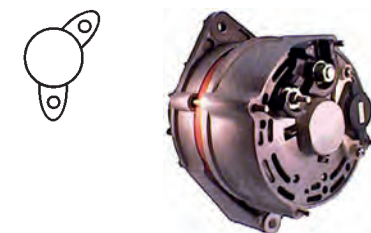

111287 Alternator 14 V, 70 Amp
Replacing: AAK3588, AAK3510, AAK1179, AAK1178, 11.201.611, 11.201.529, 11.201.211, 11.201.210
Servicing: VW
Terminal W, Grooves 1,
Total length 190.00, Pulley P, Fan EF
A: 109.50 B: 56.00 mm