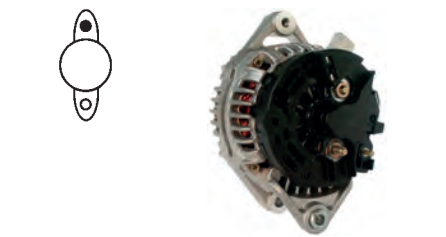

112720 Alternator 14 V, 100 Amp
Replacing: 922, 3493273, 273, 10480273
Servicing: Opel, Vauxhall
Grooves 1, Total length 173.00, Pulley P,
Fan IF
A: 53.50 B: 33.40 C: 57.00 mm