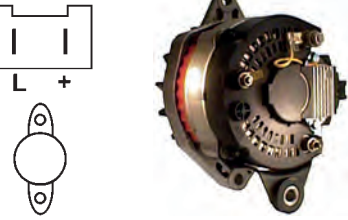

111171 Alternator 14 V, 70 Amp
Replacing: A14N62, A14N53, A13N62,
A13N228, A13N226, A13N171, 2541160,
2541156
Servicing: Renault
Terminal W, Grooves 1,
Total length 157.50, Pulley P, Fan EF
A: 49.65 B: 27.00 C: 66.50 mm