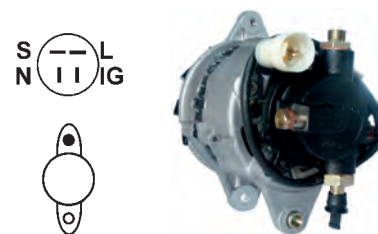

111186 Alternator 14 V, 70 Amp
Replacing: AAK3161, AAK3142, 11.209.403, 11.209.402, 11.209.003
Servicing: Opel, Vauxhall
Grooves 1, Total length 215.00, Pulley P, Fan IF
A: 42.00 B: 13.00 C: 78.20 mm