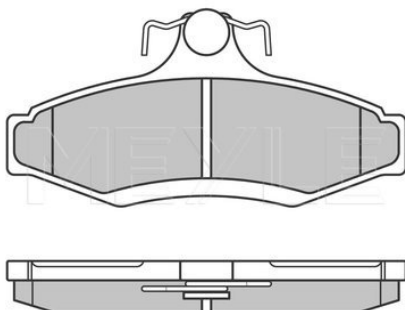

025 232 3714 | MBP0297

Brake pad set

Notes

Thickness [mm]
Height [mm]
Width [mm]
Brake System

not prepared for wear indicator
14.5
54.9
114
TRW
with anti-squeak plate
Rear Axle

References

96391892

AW346513