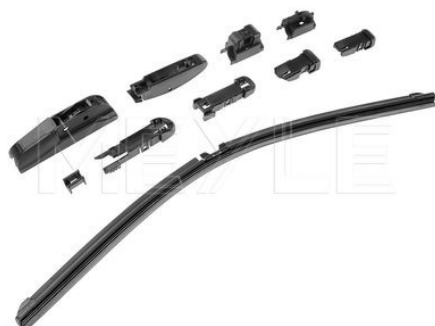

Wiper Blade

Notes

Length [in]
Length [mm]

Bracket wiper blade
Beam wiper blade
16
400
Rear

Application info

Zafira [F75] [07/00-06/05]

029 450 1800 | MBL0027

Wiper Blade