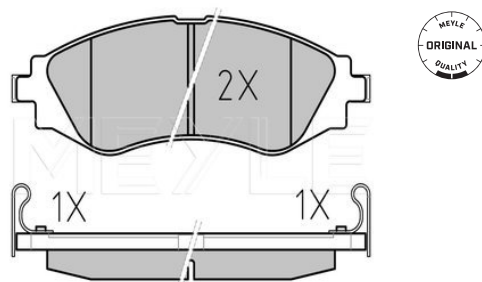

Application info

Epica (09/03-12/06)	Nubira (01/05--)
Evanda (03/05--)	Rezzo (03/05--)
Lacetti (03/05-03/13)