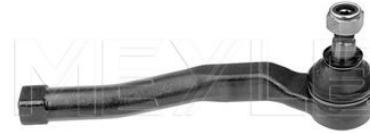

Application info

Aveo I [05/05-12/07]
Aveo II [03/11--]

Kalos [03/05-05/08]

Tie rod end

29-16 020 0000 | MTE0268

Notes

Thread Measurement 2	M12x1,5
Thread Measurement 1	M12x1,25
Length [mm]	72
	Front Axle Right
	Front Axle Left