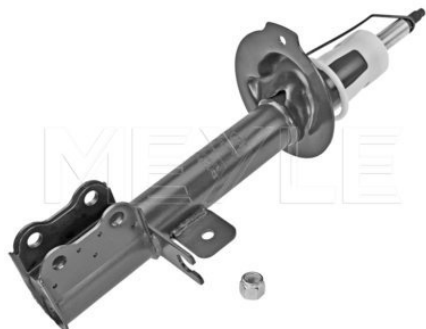

29-26 723 0000 | MSA0222

Shock absorber

Notes

Suspension Strut
Gas Pressure
Twin-Tube
Rear Axle Left

References

96407821

Counterpart

29-26 723 0000 | MSA0223

Application info

Lacetti [03/05-03/13]

Nubira [01/05--]