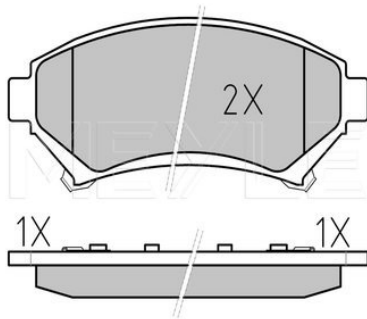

025 233 5818/W | MBP0329

Brake pad set

Notes

Thickness [mm]	with acoustic wear warning
Height [mm]	17.7
Width [mm]	61.6
Number of wear indicators [per axle]	147.6
	2
	with anti-squeak plate
	Front Axle

References

1605947	18045380
18029827	18045381
18029828	18048030
18042214	88909661
18042442	88964119

Application info

Trans Sport II [08/96-09/05]