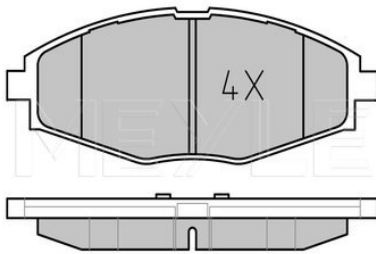

025 232 4117/PD | MBP0299PD

Brake pad set

Notes

Quality
Thickness [mm]
Height [mm]
Width [mm]
Brake System

not prepared for wear indicator
PREMIUM
16.4
48.2
127
Akebono
with anti-squeak plate
Front Axle

References

96288629
96316582

96446176

Application info

Matiz [03/05--]

Spark / Matiz [09/00-12/04]