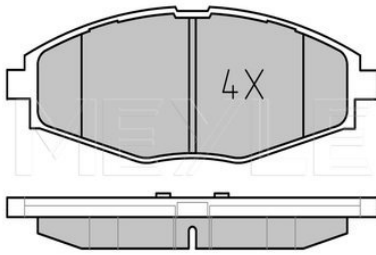

025 232 4117 | MBP0299

Brake pad set

Notes

Thickness [mm]
Height [mm]
Width [mm]
Brake System

not prepared for wear indicator
16.4
48.2
127
Akebono
with anti-squeak plate
Front Axle

References

96288629
96316582

96446176

Application info

Matiz [03/05--]

Spark / Matiz [09/00-12/04]