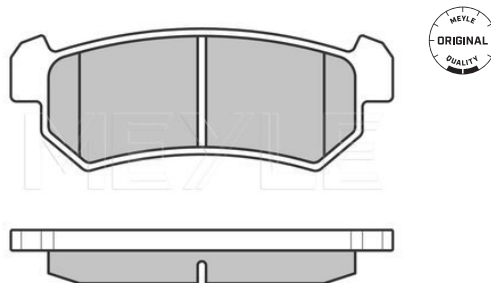

Brake pad set

025 232 3714 | MBP0297

Application info

Nubira [01/05--]

Brake pad set

025 240 7114 | MBP0514

Notes

Thickness [mm]
Height [mm]
Width [mm]
Brake System

excl. wear warning contact
14.6
38.9
104.6
Sumitomo
with anti-squeak plate
Rear Axle

References

96405131

Application info

Lacetti [03/05-03/13]

Nubira [01/05--]

Brake pad set

025 248 6417/W | MBP0671

Notes

Thickness [mm]
Height [mm]
Width [mm]
Number of wear indicators [per axle]
Brake System

with acoustic wear warning
17
56.5
144
2
Sumitomo
with anti-squeak plate
Front Axle