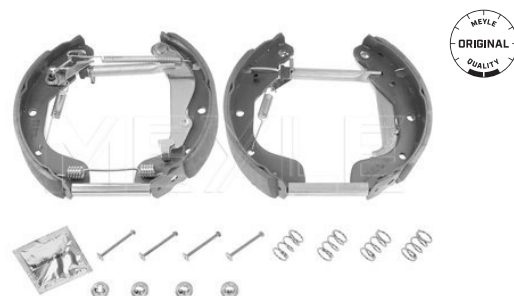

Notes

	without wheel brake cylinder with accessories with lever Pre-assembled
Diameter [mm]	200
Width [mm]	36.3
	Rear Axle