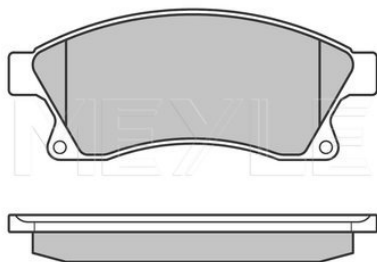

025 250 3118/PD | MBP0818PD

Brake pad set

Notes

Quality
Thickness [mm]
Height [mm]
Width [mm]
Number of wear indicators [per axle]
Brake System

with acoustic wear warning
PREMIUM
18.8
60.3
148
2
Bosch
with anti-squeak plate
Front Axle

References

13301207
13374966
13412272

Application info

Aveo II [03/11--]
Cruze [J300, J305] [07/00-09/08]

Cruze [J308] [08/12--]