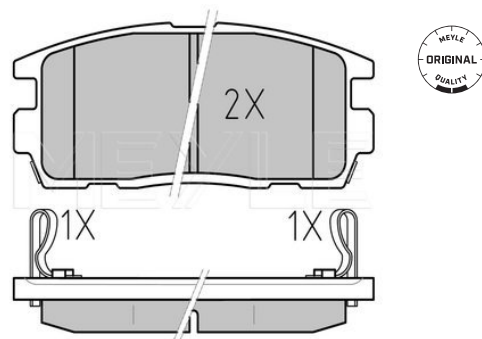

Brake pad set

025 257 2218 | MBP1743

Application info

Aveo II (03/11--)
+

Brake pad set

025 244 9815/W | MBP0610

Notes

	with acoustic wear warning
Thickness [mm]	15.4
Height [mm]	46
Width [mm]	110.4
Number of wear indicators [per axle]	2
Brake System	Mando with anti-squeak plate Rear Axle

References

95459513	96626076

Application info

Captiva I (06/06--)
2

Brake pad set

025 232 3417/W | MBP0296

Notes

	with acoustic wear warning
Thickness [mm]	16.9
Height [mm]	51.4
Width [mm]	143.2
Number of wear indicators [per axle]	2
Brake System	Akebono with anti-squeak plate Front Axle

References

96245178	96391891
96253367	96405129
96253382	96446742
96281937	96495227
96349060	S4510019