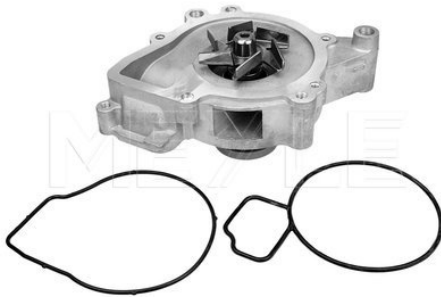

613 600 0004 | MWP0457

Water pump

Notes

with seal

References

12624936

Application info

Captiva I [06/06--]