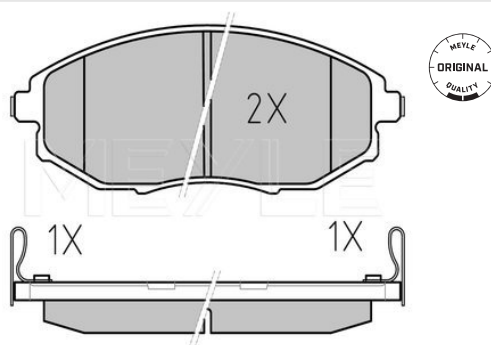

References

96475027

Application info

Epica [09/03-12/06]