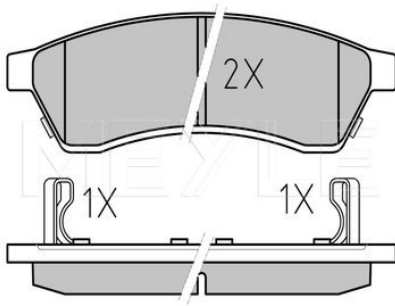

025 247 4414/W | MBP0663

Brake pad set

Notes

Thickness [mm]
Height [mm]
Width [mm]
Number of wear indicators [per axle]

with acoustic wear warning
14.7
39
121.1
2
with anti-squeak plate
Rear Axle

References

96475028

Application info

Epica [09/03-12/06]