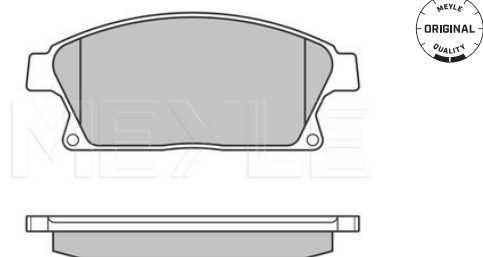

Brake pad set

025 250 3418/W | MBP0687

Notes

Thickness [mm]	with acoustic wear warning
Height [mm]	18.2
Width [mm]	61.2
Number of wear indicators [per axle]	148.1
Brake System	2
	Bosch
	with anti-squeak plate
	Front Axle

References

13301234	22799077
13412810	

Application info

Cruze [J300, J305] [07/00-09/08]
Cruze [J308] [08/12--]
Orlando [J309] [02/11--]

Trax [12/12--]
Volt [11/11--]

Brake pad set

025 250 9616/W | MBP0691

Notes

Thickness [mm]	with accessories
Height [mm]	with acoustic wear warning
Width [mm]	16.1
Brake System	42.7
	116.6
	ATE
	with anti-squeak plate
	Rear Axle