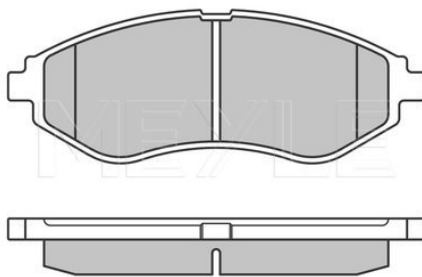

References

96475028

Application info

Epica [09/03-12/06]

025 239 7417 | MBP0490

Brake pad set

Notes

Thickness [mm]
Height [mm]
Width [mm]
Brake System