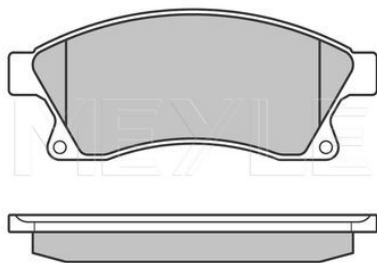

References

13301207
13374966
13412272

Application info

Aveo II [03/11--]
Cruze [J300, J305] [07/00-09/08]

Cruze [J308] [08/12--]

025 250 3118/W | MBP0686

Brake pad set

Notes