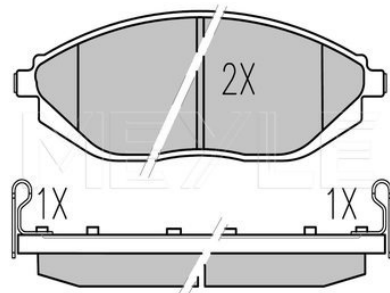

025 252 6817/W | MBP0699

Brake pad set

Notes

Thickness [mm]
Height [mm]
Width [mm]
Number of wear indicators [per axle]
Brake System

with acoustic wear warning
17.9
48.8
133
2
Akebono
with anti-squeak plate
Front Axle

References

96682858

Application info

Spark [M300] [03/10--]