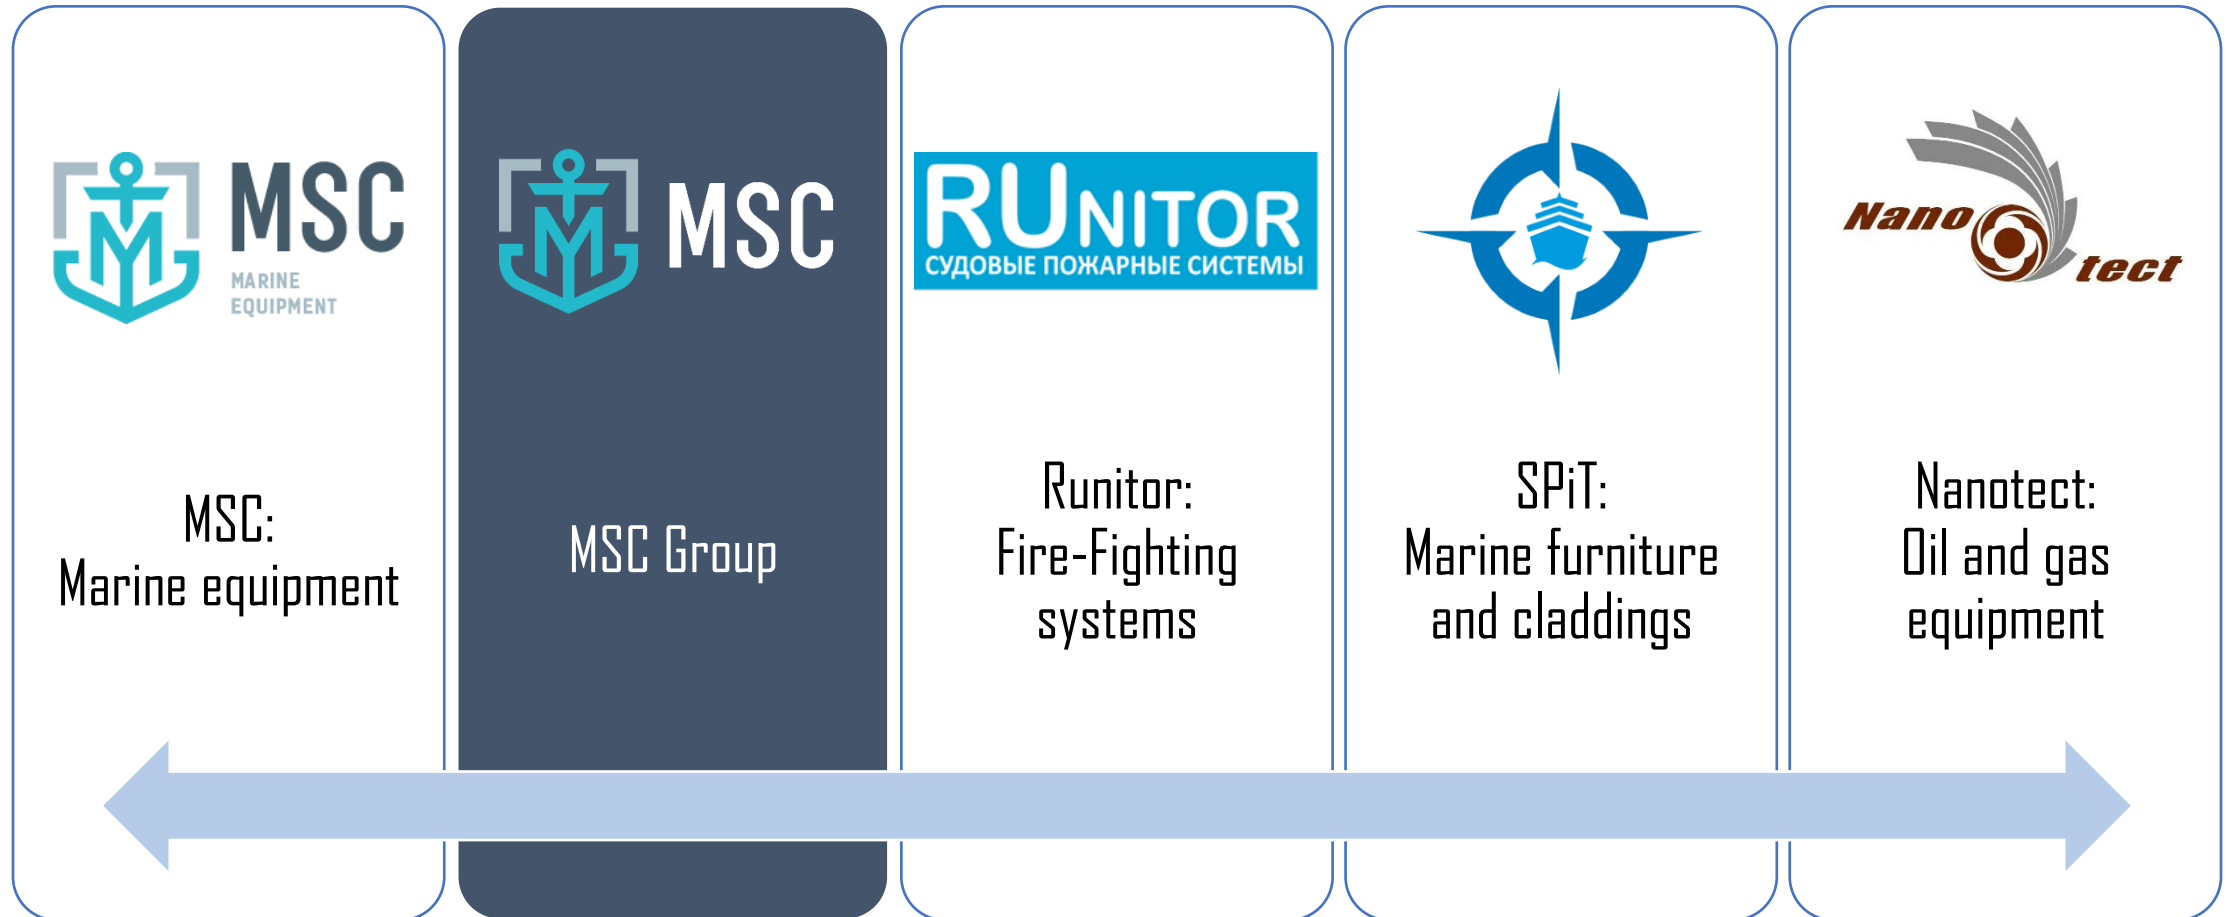

# MSC Group: History and Horizons

Just few facts about our company:

- Founded in 2007, more than 11 years in shipbuilding;
- 7 long-term partners from the EU;
- 14 long-term partners in Russia;
- 200+ custom-made projects in 2017;
- Annual profit rise by 200% in 2017.

# MSC Group: Corporate Structure

# Development Plan

We are preparing the plan for expansion and modernization of our production line based on LATRES Escalators Factory:

- Size of production facilities will be doubled
- Outdated machinery will be replaced
- Technologically advanced equipment for marine and oil sectors
- Production of escalators will be kept and modernized
- Export of our production for international markets