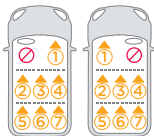

Joie™

i-Level™

child restraint

check my fit in your car

car seat-to-vehicle fit guide

Fahrzeugkompatibilitätsliste

Liste des véhicules compatibles

GB Vehicle Fitting Information