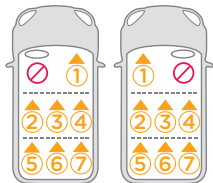

JoieTM
signature

spin 360TM
child restraint

**check my fit
in your car**

car seat-to-vehicle fit guide
Fahrzeugkompatibilitätsliste
Liste des véhicules compatibles

GB Vehicle Fitting Information

The child restraint is classified for "Semi-Universal" or ISOFIX child restraint system use. It is approved to Regulation No. 44, 04 series of amendments for general use in vehicles fitted with ISOFIX anchorages systems. It is suitable to fix into seat positions in most cars. The numbers on the diagram below correspond with the vehicle fitting positions listed in the following pages.