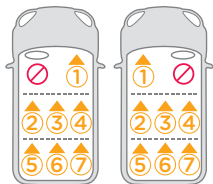

Joie™

every stage™ fx
child restraint

check my fit
in your car

car seat-to-vehicle fit guide
Fahrzeugkompatibilitätsliste
Liste des véhicules compatibles

GB Vehicle Fitting Information

Suitable for: Child weighing 0 - 36kg (approximately 0 – 12 years)