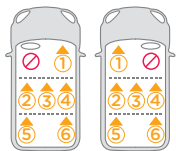

Joie™

i-Anchor® Advance i-Gemm™

child restraint
attachment to i-Base Advance

check my fit in your car

car seat-to-vehicle fit guide

GB Vehicle Fitting Information

This child restraint with base is approved to Regulation ECE R129/00. It is suitable to fix into seat positions in most cars. The numbers on the diagram below correspond with the vehicle fitting positions listed in the following pages.

Seat positions in other cars may also be suitable to accept the child restraint. If in doubt, consult either the child restraint manufacturer or the retailer.

ALWAYS give priority to the rear seats of your vehicle.