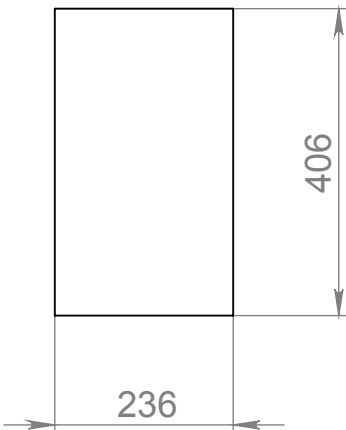

A-A (1 : 10)

REAR LOADED HORN FOR SONIDO
145 AND 145A FULLRANGE
LOUDSPEAKER

Sizes of details:

- | | | |
|-----|-------------|------------------|
| 1. | 200x845 mm | front wall 1pc |
| 2. | 200x1150 mm | rear wall 1pc |
| 3. | 406x1150 mm | side wall 2 pcs |
| 4. | 406x236 mm | top.bottom 2 pcs |
| 5. | 200x44 mm | detail 5 1pc |
| 6. | 200x271 mm | detail 6 1pc |
| 7. | 200x158 mm | detail 7 1pc |
| 8. | 200x385 mm | detail 8 1pc |
| 9. | 200x745 mm | detail 9 1pc |
| 10. | 200x106 mm | detail 10 1pc |
| 11. | 200x220 mm | detail 11 1pc |
| 12. | 200x95 mm | detail 12 2pcs |

material thickness 18 mm

МАСШТАБ 1 : 10