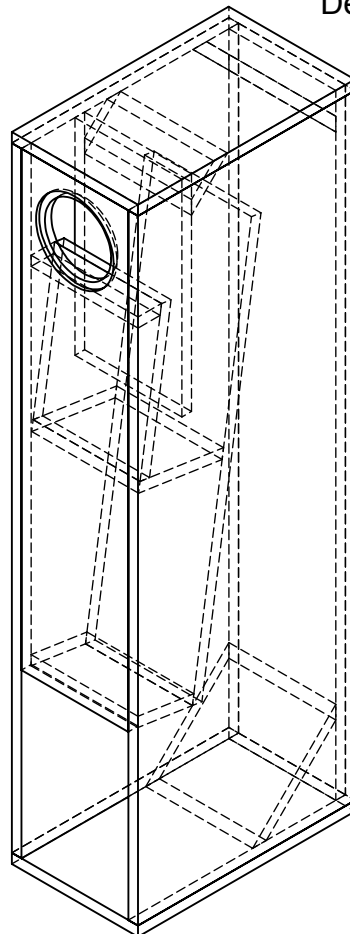

A-A (1 : 10)

REAR LOADED HORN FOR SONIDO
145 AND 145A FULLRANGE
LOUDSPEAKER

Sizes of details:

- | | | |
|-----|-------------|------------------|
| 1. | 200x845 mm | front wall 1pc |
| 2. | 200x1150 mm | rear wall 1pc |
| 3. | 406x1150 mm | side wall 2 pcs |
| 4. | 406x236 mm | top.bottom 2 pcs |
| 5. | 200x44 mm | detail 5 1pc |
| 6. | 200x271 mm | detail 6 1pc |
| 7. | 200x158 mm | detail 7 1pc |
| 8. | 200x385 mm | detail 8 1pc |
| 9. | 200x745 mm | detail 9 1pc |
| 10. | 200x106 mm | detail 10 1pc |
| 11. | 200x220 mm | detail 11 1pc |
| 12. | 200x95 mm | detail 12 2pcs |

material thickness 18 mm

МАСШТАБ 1 : 10