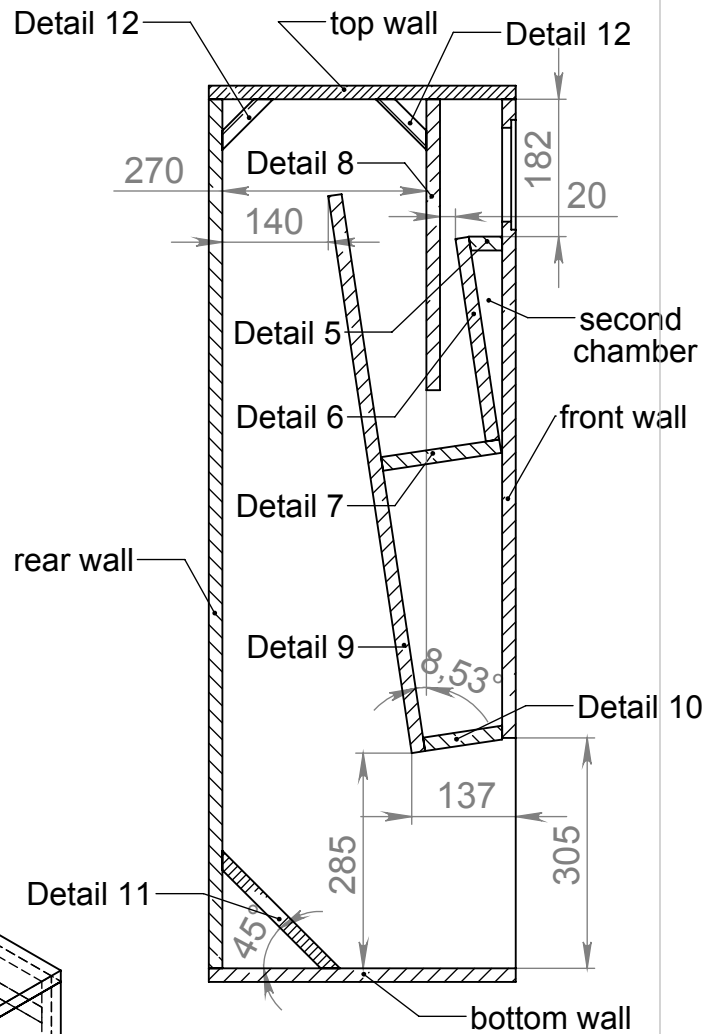

A-A (1 : 10)

REAR LOADED HORN FOR SONIDO
145 AND 145A FULLRANGE
LOUDSPEAKER

Sizes of details:

- | | | |
|-----|-------------|------------------|
| 1. | 200x845 mm | front wall 1pc |
| 2. | 200x1150 mm | rear wall 1pc |
| 3. | 406x1150 mm | side wall 2 pcs |
| 4. | 406x236 mm | top.bottom 2 pcs |
| 5. | 200x44 mm | detail 5 1pc |
| 6. | 200x271 mm | detail 6 1pc |
| 7. | 200x158 mm | detail 7 1pc |
| 8. | 200x385 mm | detail 8 1pc |
| 9. | 200x745 mm | detail 9 1pc |
| 10. | 200x106 mm | detail 10 1pc |
| 11. | 200x220 mm | detail 11 1pc |
| 12. | 200x95 mm | detail 12 2pcs |

material thickness 18 mm

МАСШТАБ 1 : 10