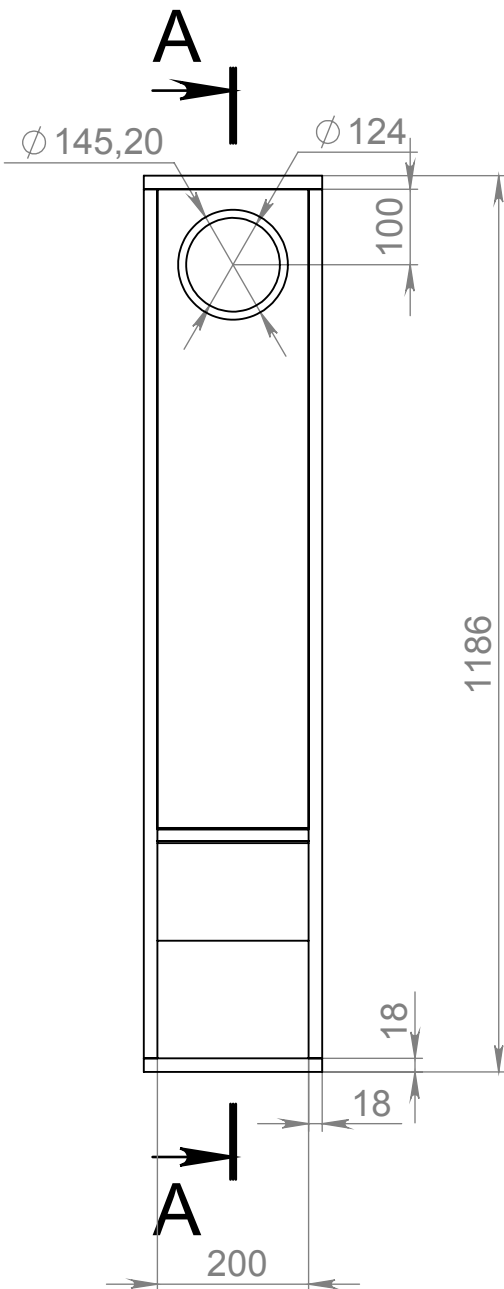

A-A (1 : 10)

REAR LOADED HORN FOR SONIDO
145 AND 145A FULLRANGE
LOUDSPEAKER

Sizes of details:

- | | | |
|-----|-------------|------------------|
| 1. | 200x845 mm | front wall 1pc |
| 2. | 200x1150 mm | rear wall 1pc |
| 3. | 406x1150 mm | side wall 2 pcs |
| 4. | 406x236 mm | top.bottom 2 pcs |
| 5. | 200x44 mm | detail 5 1pc |
| 6. | 200x271 mm | detail 6 1pc |
| 7. | 200x158 mm | detail 7 1pc |
| 8. | 200x385 mm | detail 8 1pc |
| 9. | 200x745 mm | detail 9 1pc |
| 10. | 200x106 mm | detail 10 1pc |
| 11. | 200x220 mm | detail 11 1pc |
| 12. | 200x95 mm | detail 12 2pcs |

material thickness 18 mm

МАСШТАБ 1 : 10