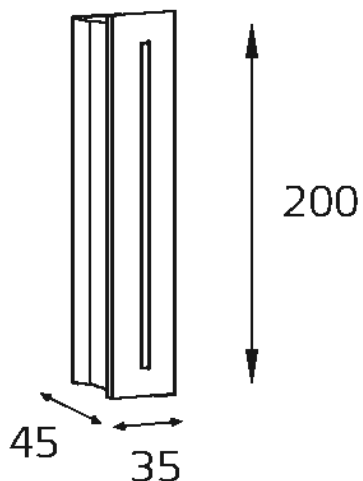

модель: **IT03-1420**

Спецификация:

Категория:	Светильник встраиваемый
Напряжение:	220-240V
Источник света:	LED Osram 220V 1x3W,IP20
Блок питания:	В комплекте
Диммирование:	Нет
Цветовая температура:	3000K
Световой поток/Угол рассеивания:	5Lm
Индекс цветопередачи:	>80RA
Материал корпуса:	Алюминий
Гарантия:	1 год