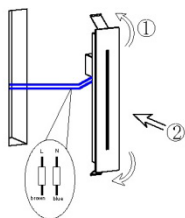

## Схема монтажа

FIG-1 Embedded installation

Mode	Installation base
DG1420NS	190*27.5*45.5MM
DG1430NS	290*27.5*45.5MM
DG1440NS	390*27.5*45.5MM

FIG-2

FIG-3

FIG-1 Recessed installation

Mode	Cut off
DG1420NS	185*25MM
DG1430NS	285*25MM
DG1440NS	385*25MM

FIG-2

FIG-3