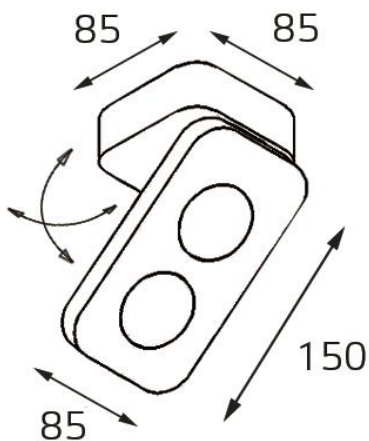

модель: **62AC21 white/black**

Спецификация:

Категория:	Светильник настенно-потолочный
Индекс влагозащитности:	IP 20
Напряжение:	220-240V
Источник света:	LED Lumileds 2x5W, драйвер в комплекте
Диммирование:	Нет
Цветовая температура:	3000K
Световой поток/Угол рассеивания:	980Lm/36°
Индекс цветопередачи:	>80RA
Материал корпуса:	Алюминий
Гарантия:	1 год