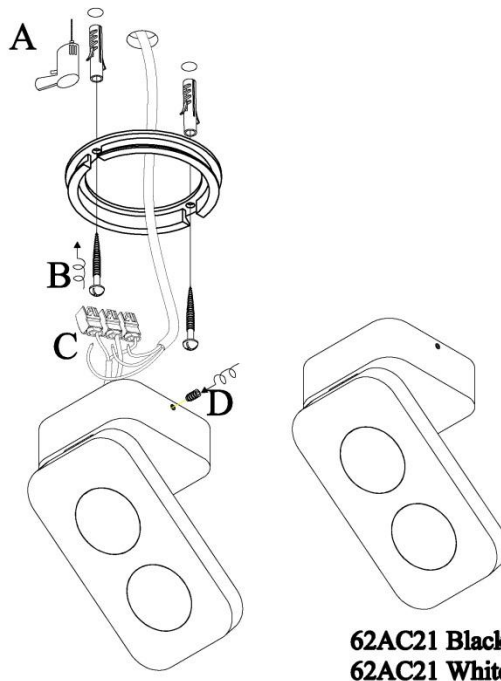

INSTALLATION INSTRUCTION

1. Before installing, make sure the power supply is switched off
2. Follow the steps as the figure for installation or replacement of bulb
  Step.
  - A. after holing, pull out the wires.
  - B. fix the mounting bracket to the ceiling with screws.
  - C. connect the wires to the terminal block.
  - D. fix the fixture to the mounting bracket with screws.
3. After finishing every step, tighten the screws, have the fixture fixed, and then connect the power supply.

CLEANING INSTRUCTION

1. Before cleaning, ensure that the power supply is switched off.
2. Use only a soft cloth to clean the lamp, dampened with mild cleanser if needed for resistant dirt.
3. Warning: do not use alcohol or other solvents.

CAUTION:

In case of any doubt, please contact the qualified electrician.

Гарантийные обязательства:

- Гарантия на изделие предоставляется в течение 1 года с даты продажи изделия.
- Бесплатная замена в случае неисправности в течение гарантийного срока производится при наличии документа, подтверждающего дату покупки, а также при соблюдении покупателем условий гарантийных обязательств.
- Гарантия считается недействительной, если изделие имеет следы вскрытия, или повреждений полученных при нарушении потребителем условий эксплуатации. А также, если не были учтены технические параметры изделия указанные в спецификации.

62AC21 Black
62AC21 White