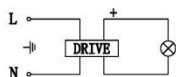

INPUT: 220-240V ~ 50/60Hz CLASS I Ⓢ	
LAMP-HOUSE: LED-2x5W (Max.)	
MATERIAL: ALUMINIUM	

INSTALLATION INSTRUCTION

1. Before installing, make sure the power supply is switched off
2. Follow the steps as the figure for installation or replacement of bulb
  Step.
  - A. after holing, pull out the wires.
  - B. fix the mounting bracket to the ceiling with screws.
  - C. connect the wires to the terminal block.
  - D. fix the fixture to the mounting bracket with screws.
3. After finishing every step, tighten the screws, have the fixture fixed, and then connect the power supply.

CLEANING INSTRUCTION

1. Before cleaning, ensure that the power supply is switched off.
2. Use only a soft cloth to clean the lamp, dampened with mild cleanser if needed for resistant dirt.
3. Warning: do not use alcohol or other solvents.

CAUTION:

In case of any doubt, please contact the qualified electrician.