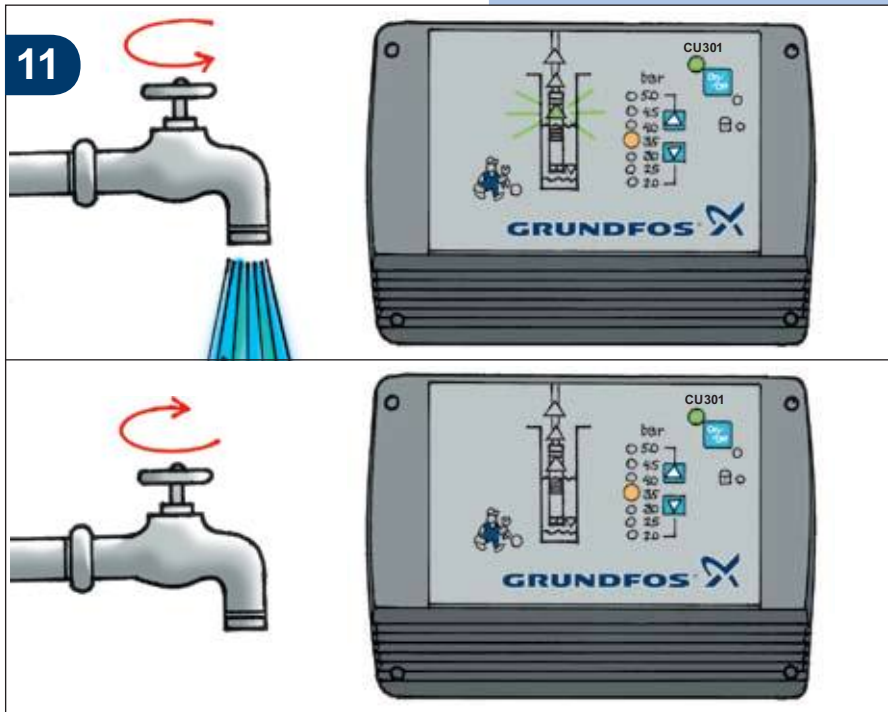

CU301

96438650 0306
Repl. 96438650 0103

99

8

Pressure (bar)	Color
p = 3.5	Orange
p = 3.2	Orange
p = 2.8	Orange
p = 2.5	Orange
p = 2.1	Orange
p = 1.8	Orange
p = 1.4	Orange
5.0	Orange
4.5	Orange
4.0	Orange
3.5	Orange
3.0	Orange
2.5	Orange
2.0	Orange