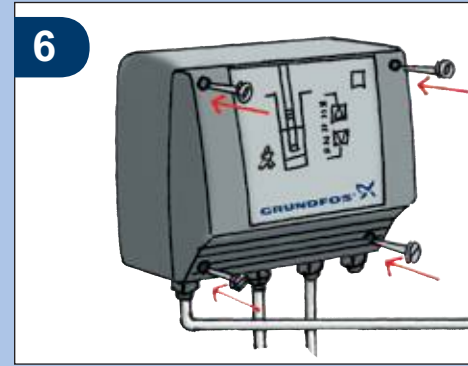

CU301

96438650 0306
Repl. 96438650 0103

99

8

Pressure (bar)	Color
p = 3.5	Orange
p = 3.2	Orange
p = 2.8	Orange
p = 2.5	Orange
p = 2.1	Orange
p = 1.8	Orange
p = 1.4	Orange
5.0	Orange
4.5	Orange
4.0	Orange
3.5	Orange
3.0	Orange
2.5	Orange
2.0	Orange