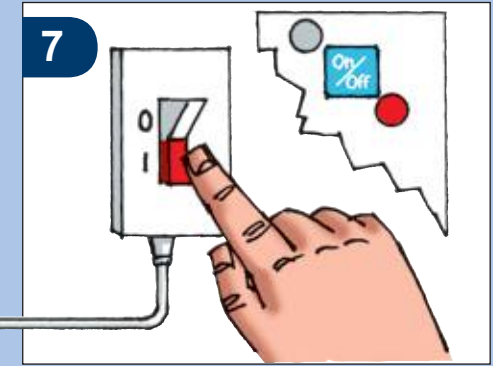

CU301

96438650 0306
Repl. 96438650 0103

99

8

Pressure (bar)	Color
p = 3.5	Orange
p = 3.2	Orange
p = 2.8	Orange
p = 2.5	Orange
p = 2.1	Orange
p = 1.8	Orange
p = 1.4	Orange
5.0	Orange
4.5	Orange
4.0	Orange
3.5	Orange
3.0	Orange
2.5	Orange
2.0	Orange