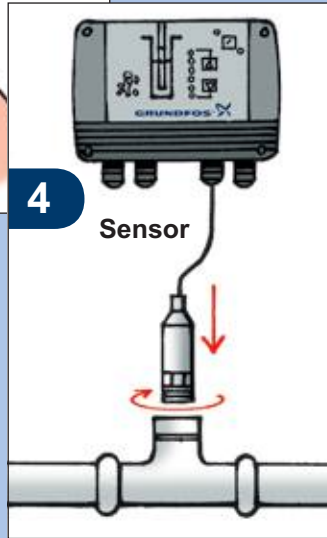

CU301

96438650 0306
Repl. 96438650 0103

99

8

Pressure (bar)	Color
p = 3.5	Orange
p = 3.2	Orange
p = 2.8	Orange
p = 2.5	Orange
p = 2.1	Orange
p = 1.8	Orange
p = 1.4	Orange
5.0	Orange
4.5	Orange
4.0	Orange
3.5	Orange
3.0	Orange
2.5	Orange
2.0	Orange