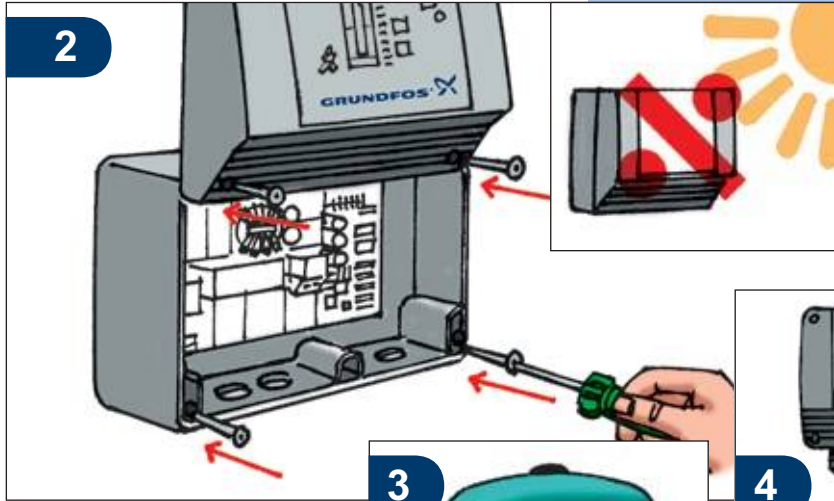

CU301

96438650 0306
Repl. 96438650 0103

99

8

Pressure (bar)	Color
p = 3.5	Orange
p = 3.2	Orange
p = 2.8	Orange
p = 2.5	Orange
p = 2.1	Orange
p = 1.8	Orange
p = 1.4	Orange
5.0	Orange
4.5	Orange
4.0	Orange
3.5	Orange
3.0	Orange
2.5	Orange
2.0	Orange