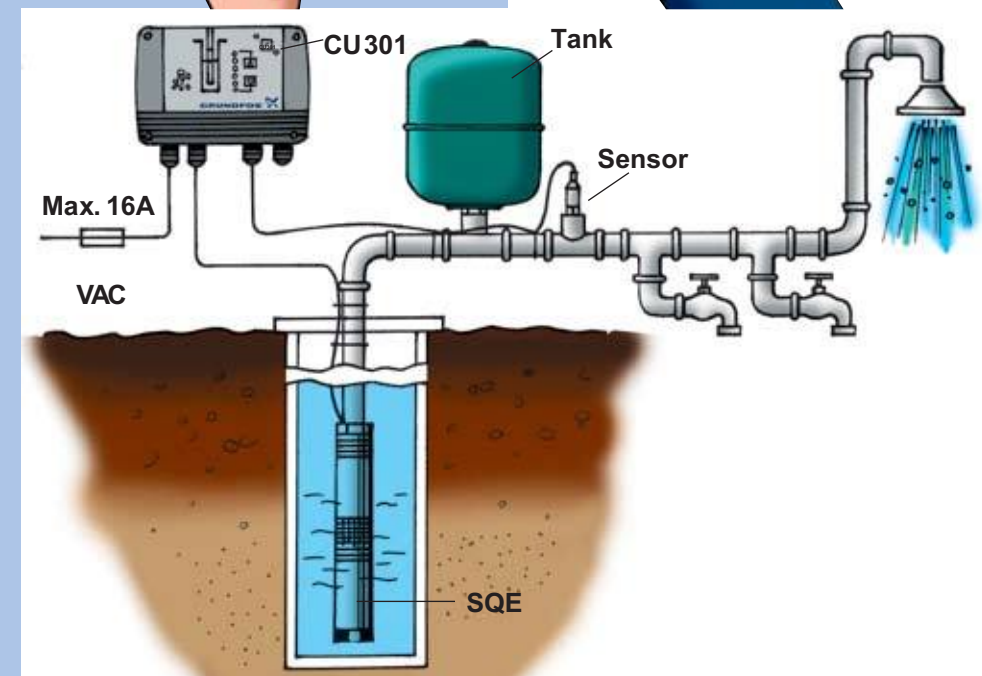

CU301

96438650 0306
Repl. 96438650 0103

99

8

Pressure (bar)	Color
p = 3.5	Orange
p = 3.2	Orange
p = 2.8	Orange
p = 2.5	Orange
p = 2.1	Orange
p = 1.8	Orange
p = 1.4	Orange
5.0	Orange
4.5	Orange
4.0	Orange
3.5	Orange
3.0	Orange
2.5	Orange
2.0	Orange