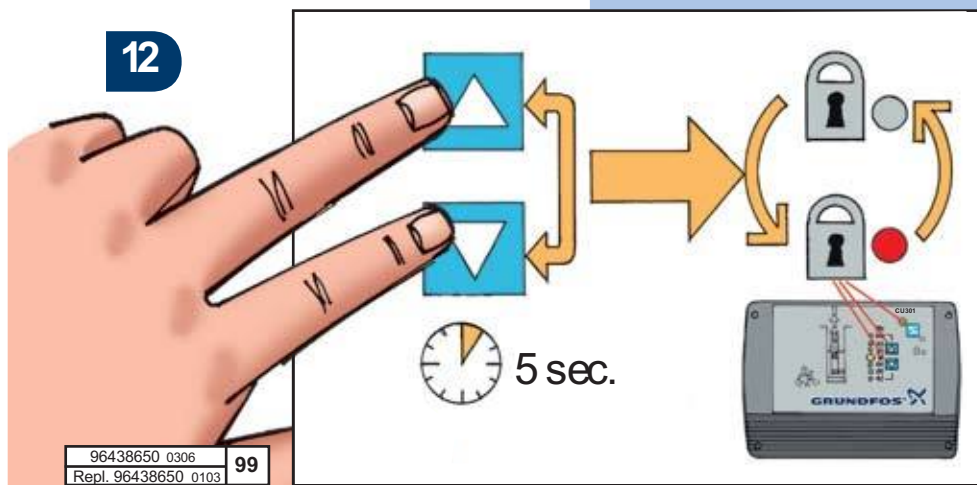

CU301

96438650 0306
Repl. 96438650 0103

99

8

Pressure (bar)	Color
p = 3.5	Orange
p = 3.2	Orange
p = 2.8	Orange
p = 2.5	Orange
p = 2.1	Orange
p = 1.8	Orange
p = 1.4	Orange
5.0	Orange
4.5	Orange
4.0	Orange
3.5	Orange
3.0	Orange
2.5	Orange
2.0	Orange